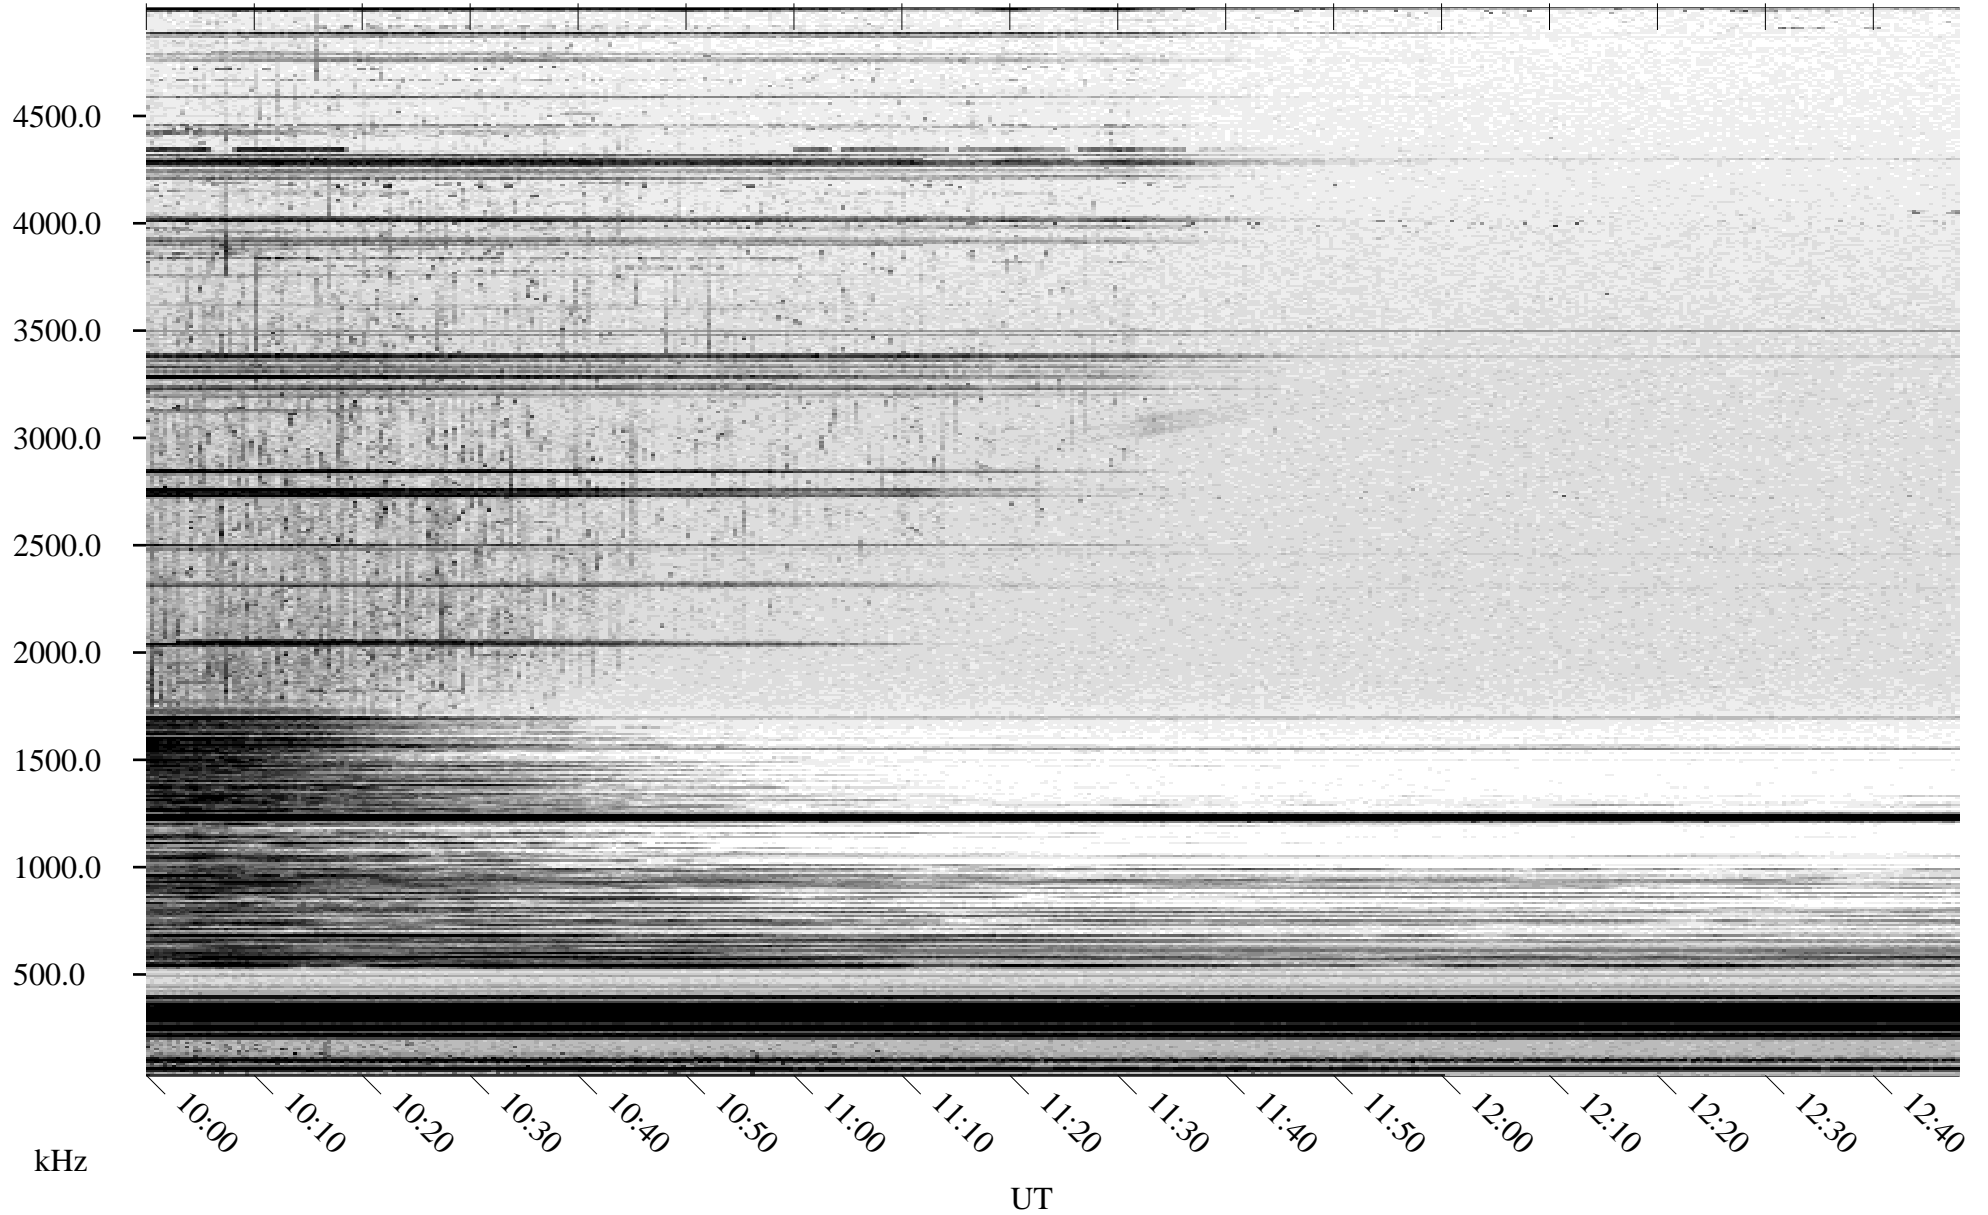

# 04/27/2004 Churchill, Manitoba

Linear Scale    Black = 161    White = 15

ch04117l.r00m max\_12

Page 5

# 04/27/2004 Churchill, Manitoba

Linear Scale    Black = 161    White = 15

ch041171.r00m max\_12

Page 6