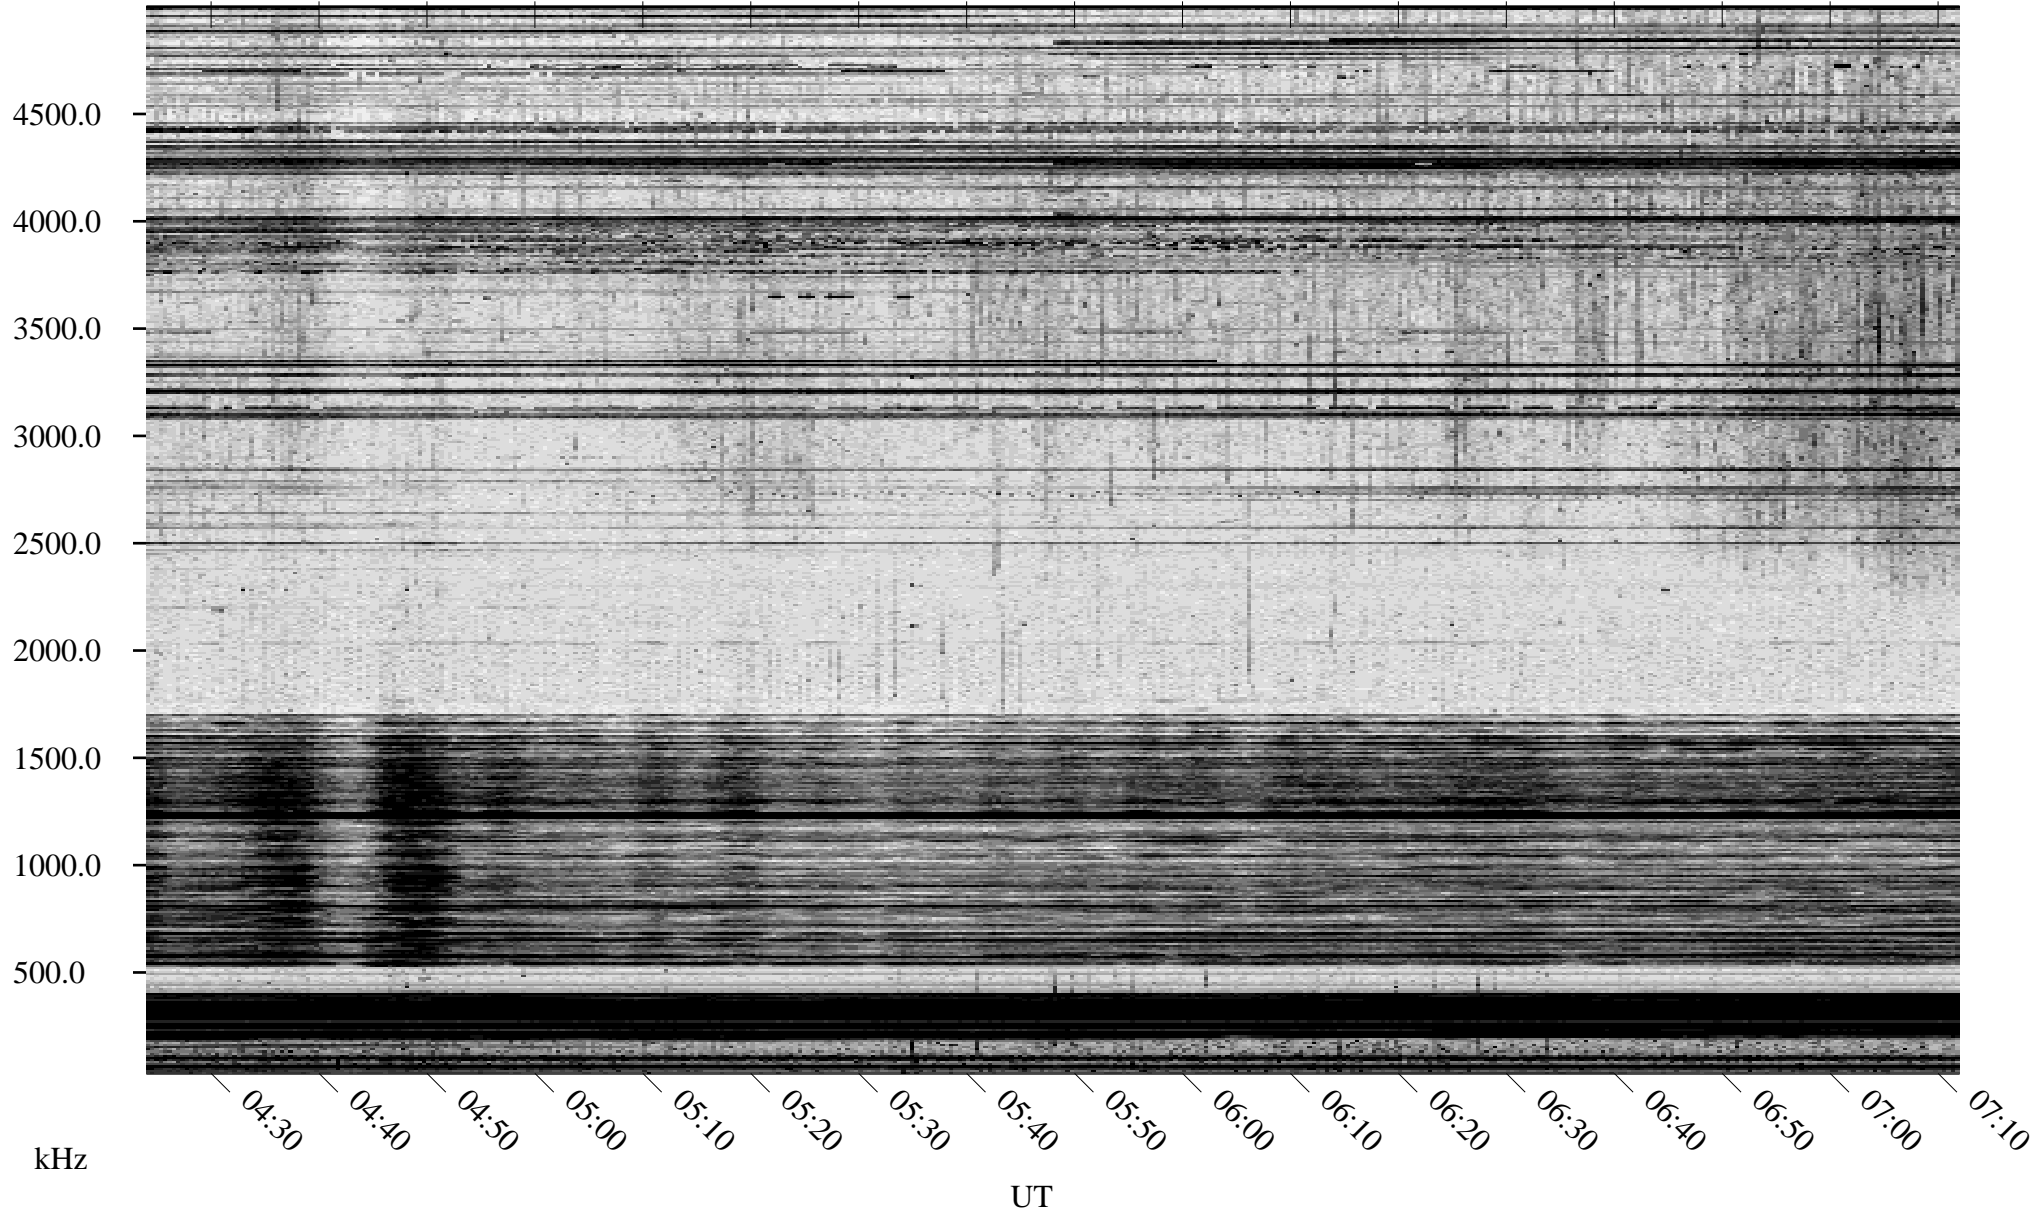

# 04/26/2004 Churchill, Manitoba

Linear Scale    Black = 161    White = 15

ch041171.r00m max\_12

Page 1

# 04/26/2004 Churchill, Manitoba

Linear Scale    Black = 161    White = 15

ch041171.r00m max\_12

Page 2

# 04/27/2004 Churchill, Manitoba

Linear Scale    Black = 161    White = 15

ch04117l.r00m max\_12

Page 3

# 04/27/2004 Churchill, Manitoba

Linear Scale    Black = 161    White = 15

ch04117l.r00m max\_12

Page 4