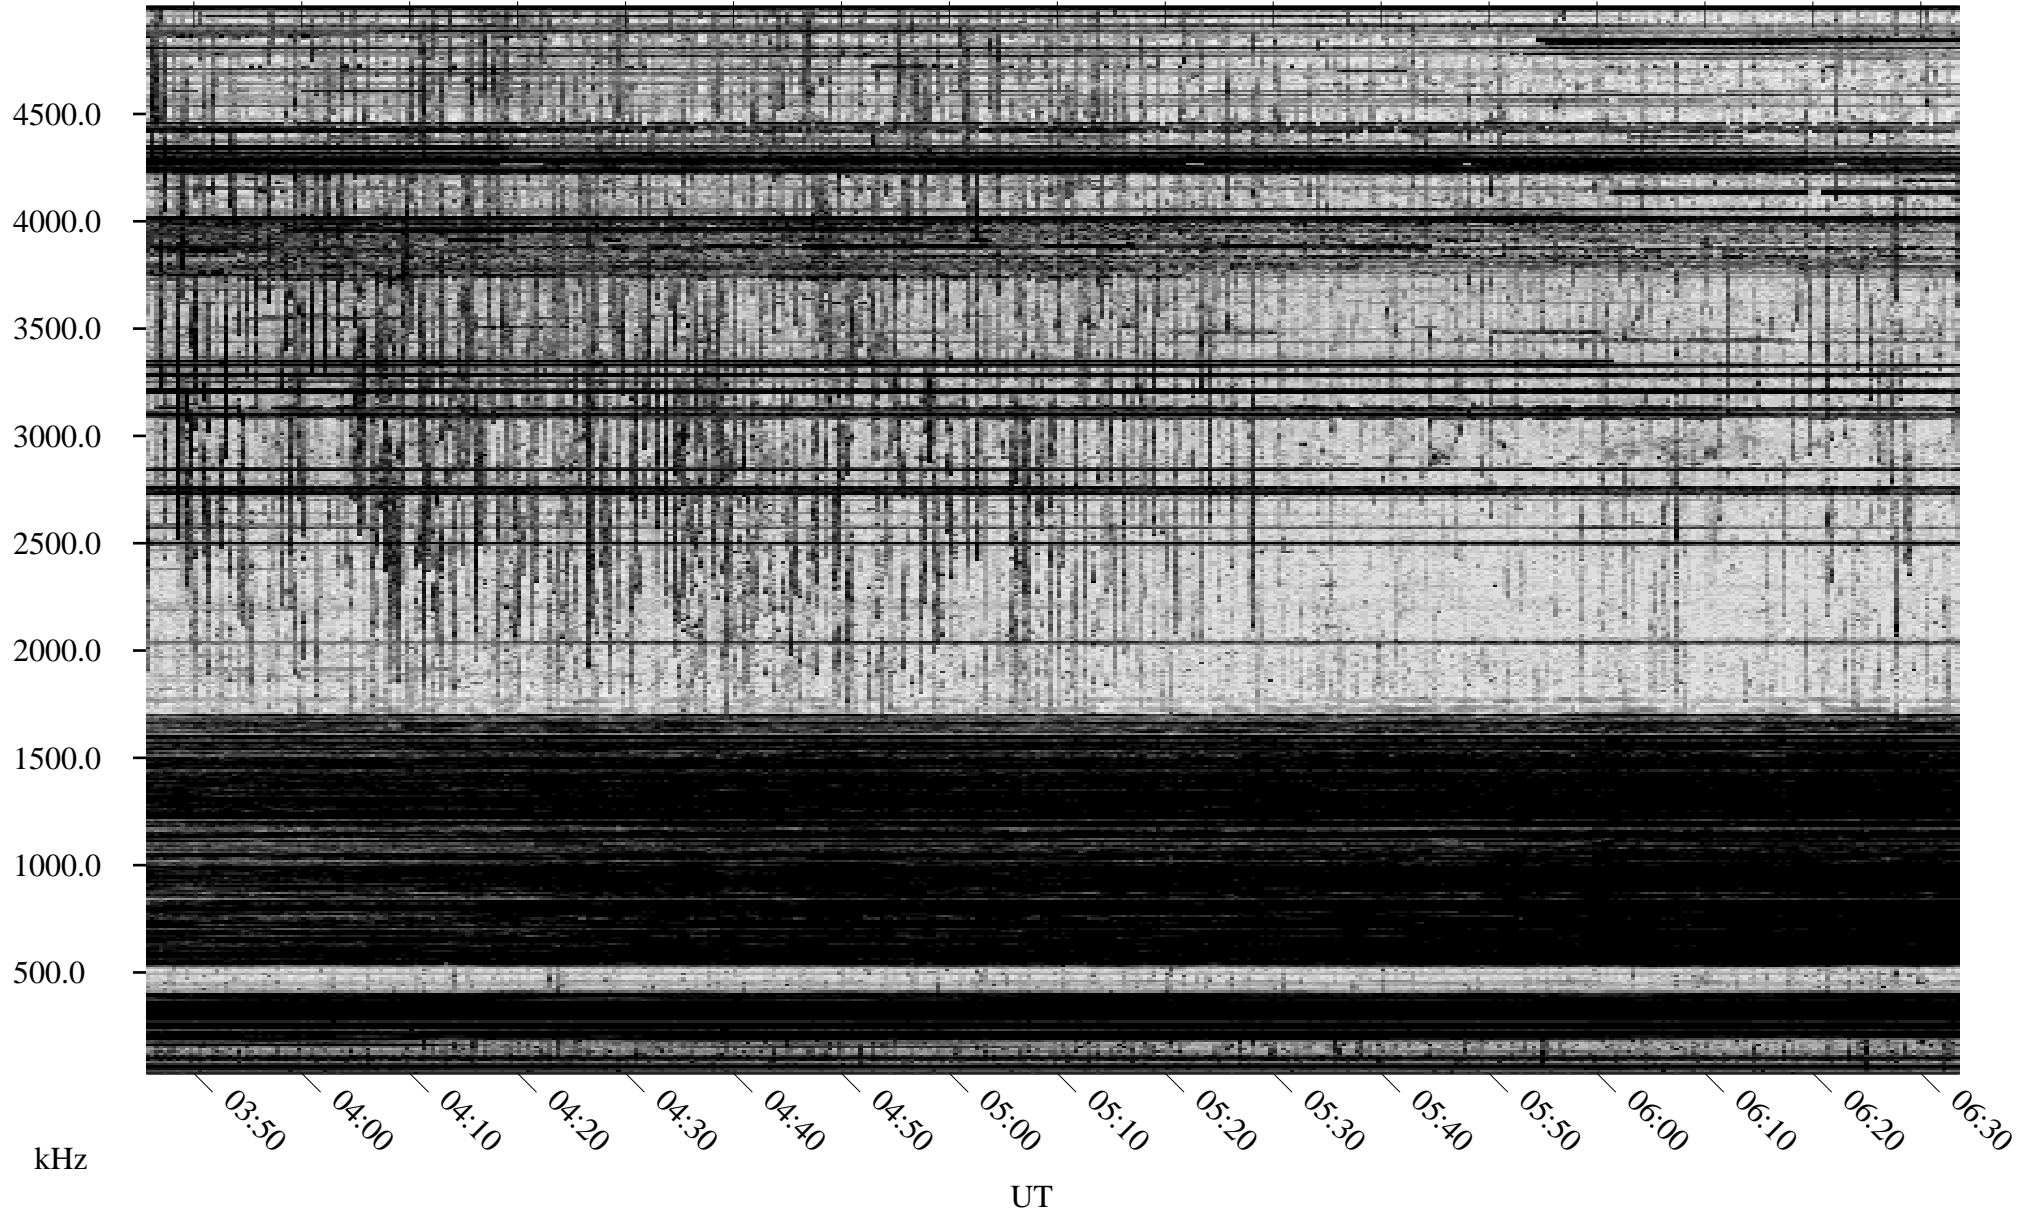

04/27/2004 Churchill, Manitoba

Linear Scale Black = 161 White = 15

ch04118l.r01m max_12

Page 1

04/28/2004 Churchill, Manitoba

Linear Scale Black = 161 White = 15

ch04118l.r01m max_12

Page 2

04/28/2004 Churchill, Manitoba

Linear Scale Black = 161 White = 15

ch04118l.r01m max_12

Page 3

04/28/2004 Churchill, Manitoba

Linear Scale Black = 161 White = 15

ch04118l.r01m max_12

Page 4

04/28/2004 Churchill, Manitoba

Linear Scale Black = 161 White = 15

ch04118l.r01m max_12

Page 5

04/28/2004 Churchill, Manitoba

Linear Scale Black = 161 White = 15

ch04118l.r01m max_12

Page 6

04/28/2004 Churchill, Manitoba

Linear Scale Black = 161 White = 15

ch04118l.r01m max_12

Page 7

04/28/2004 Churchill, Manitoba

Linear Scale

Black = 161

White = 15