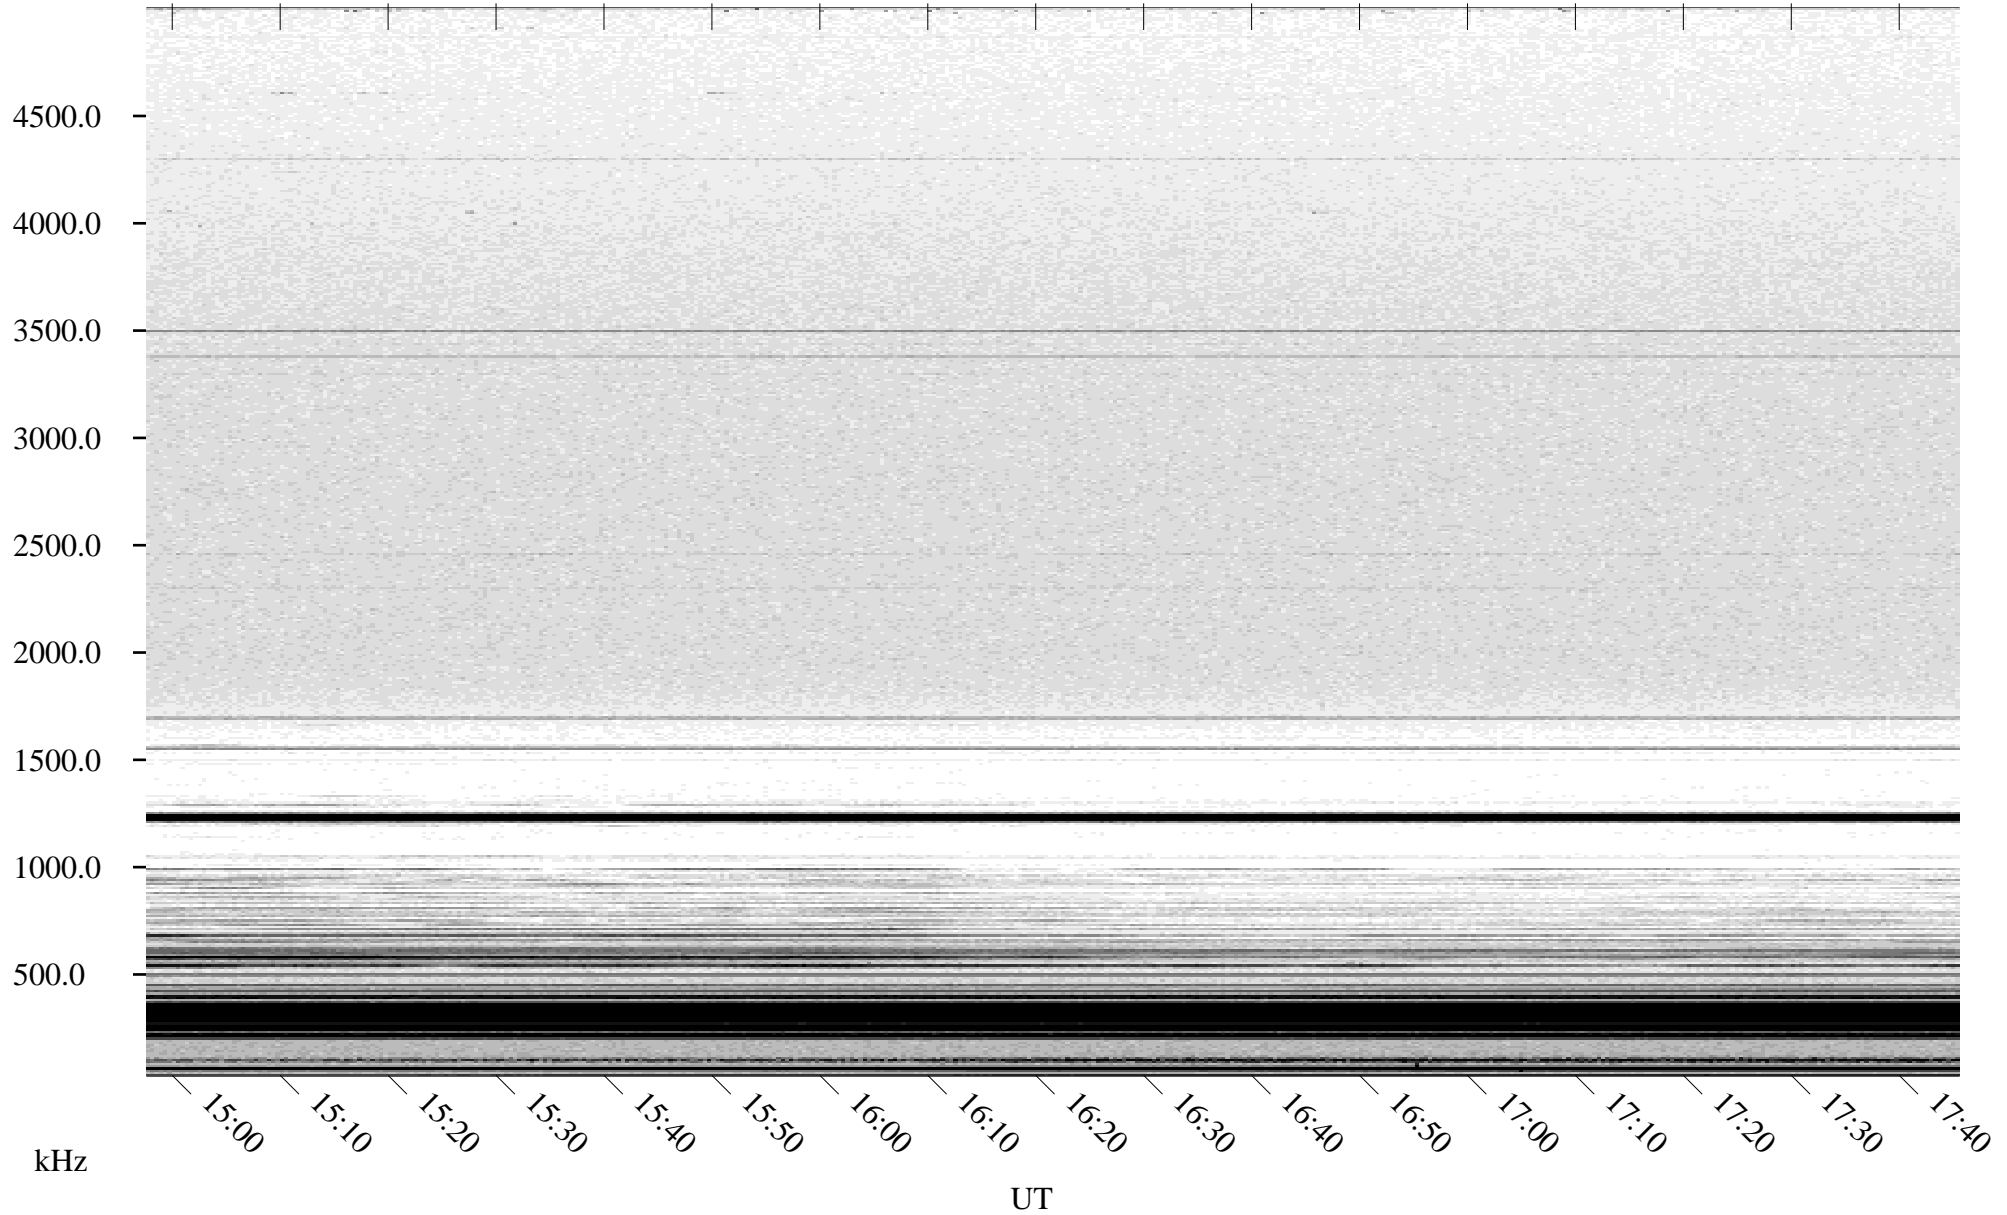

04/27/2004 Churchill, Manitoba

Linear Scale Black = 161 White = 15

ch04118l.r01m max_12

Page 1

04/28/2004 Churchill, Manitoba

Linear Scale Black = 161 White = 15

ch04118l.r01m max_12

Page 2

04/28/2004 Churchill, Manitoba

Linear Scale Black = 161 White = 15

ch04118l.r01m max_12

Page 3

04/28/2004 Churchill, Manitoba

Linear Scale Black = 161 White = 15

ch04118l.r01m max_12

Page 4

04/28/2004 Churchill, Manitoba

Linear Scale Black = 161 White = 15

ch04118l.r01m max_12

Page 5

04/28/2004 Churchill, Manitoba

Linear Scale Black = 161 White = 15

ch04118l.r01m max_12

Page 6

04/28/2004 Churchill, Manitoba

Linear Scale Black = 161 White = 15

ch04118l.r01m max_12

Page 7

04/28/2004 Churchill, Manitoba

Linear Scale

Black = 161

White = 15