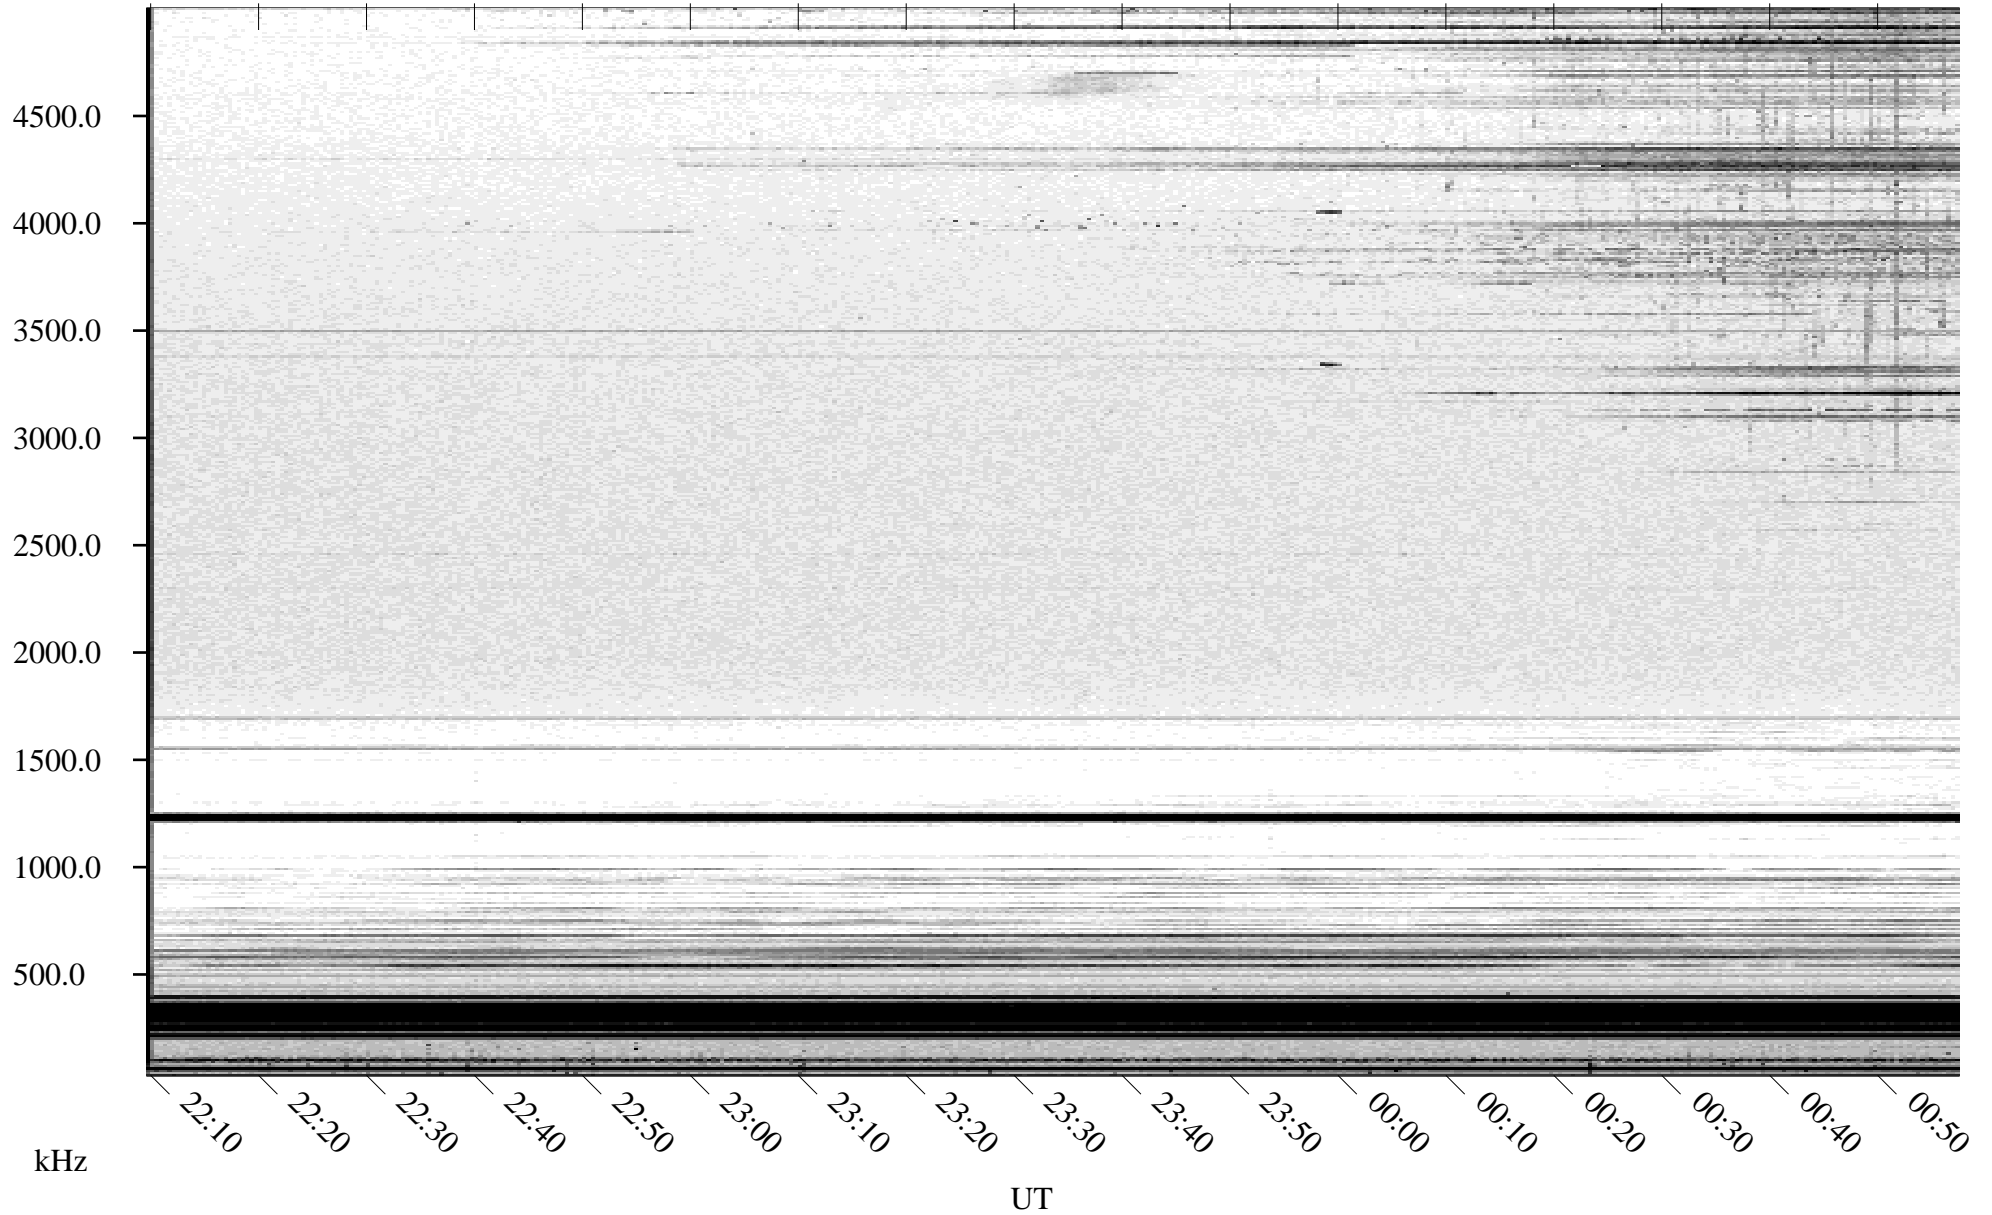

04/27/2004 Churchill, Manitoba

Linear Scale Black = 161 White = 15

ch04118l.r01m max_12

Page 1

04/28/2004 Churchill, Manitoba

Linear Scale Black = 161 White = 15

ch04118l.r01m max_12

Page 2

04/28/2004 Churchill, Manitoba

Linear Scale Black = 161 White = 15

ch04118l.r01m max_12

Page 3

04/28/2004 Churchill, Manitoba

Linear Scale Black = 161 White = 15

ch04118l.r01m max_12

Page 4

04/28/2004 Churchill, Manitoba

Linear Scale Black = 161 White = 15

ch04118l.r01m max_12

Page 5

04/28/2004 Churchill, Manitoba

Linear Scale Black = 161 White = 15

ch04118l.r01m max_12

Page 6

04/28/2004 Churchill, Manitoba

Linear Scale Black = 161 White = 15

ch04118l.r01m max_12

Page 7

04/28/2004 Churchill, Manitoba

Linear Scale

Black = 161

White = 15