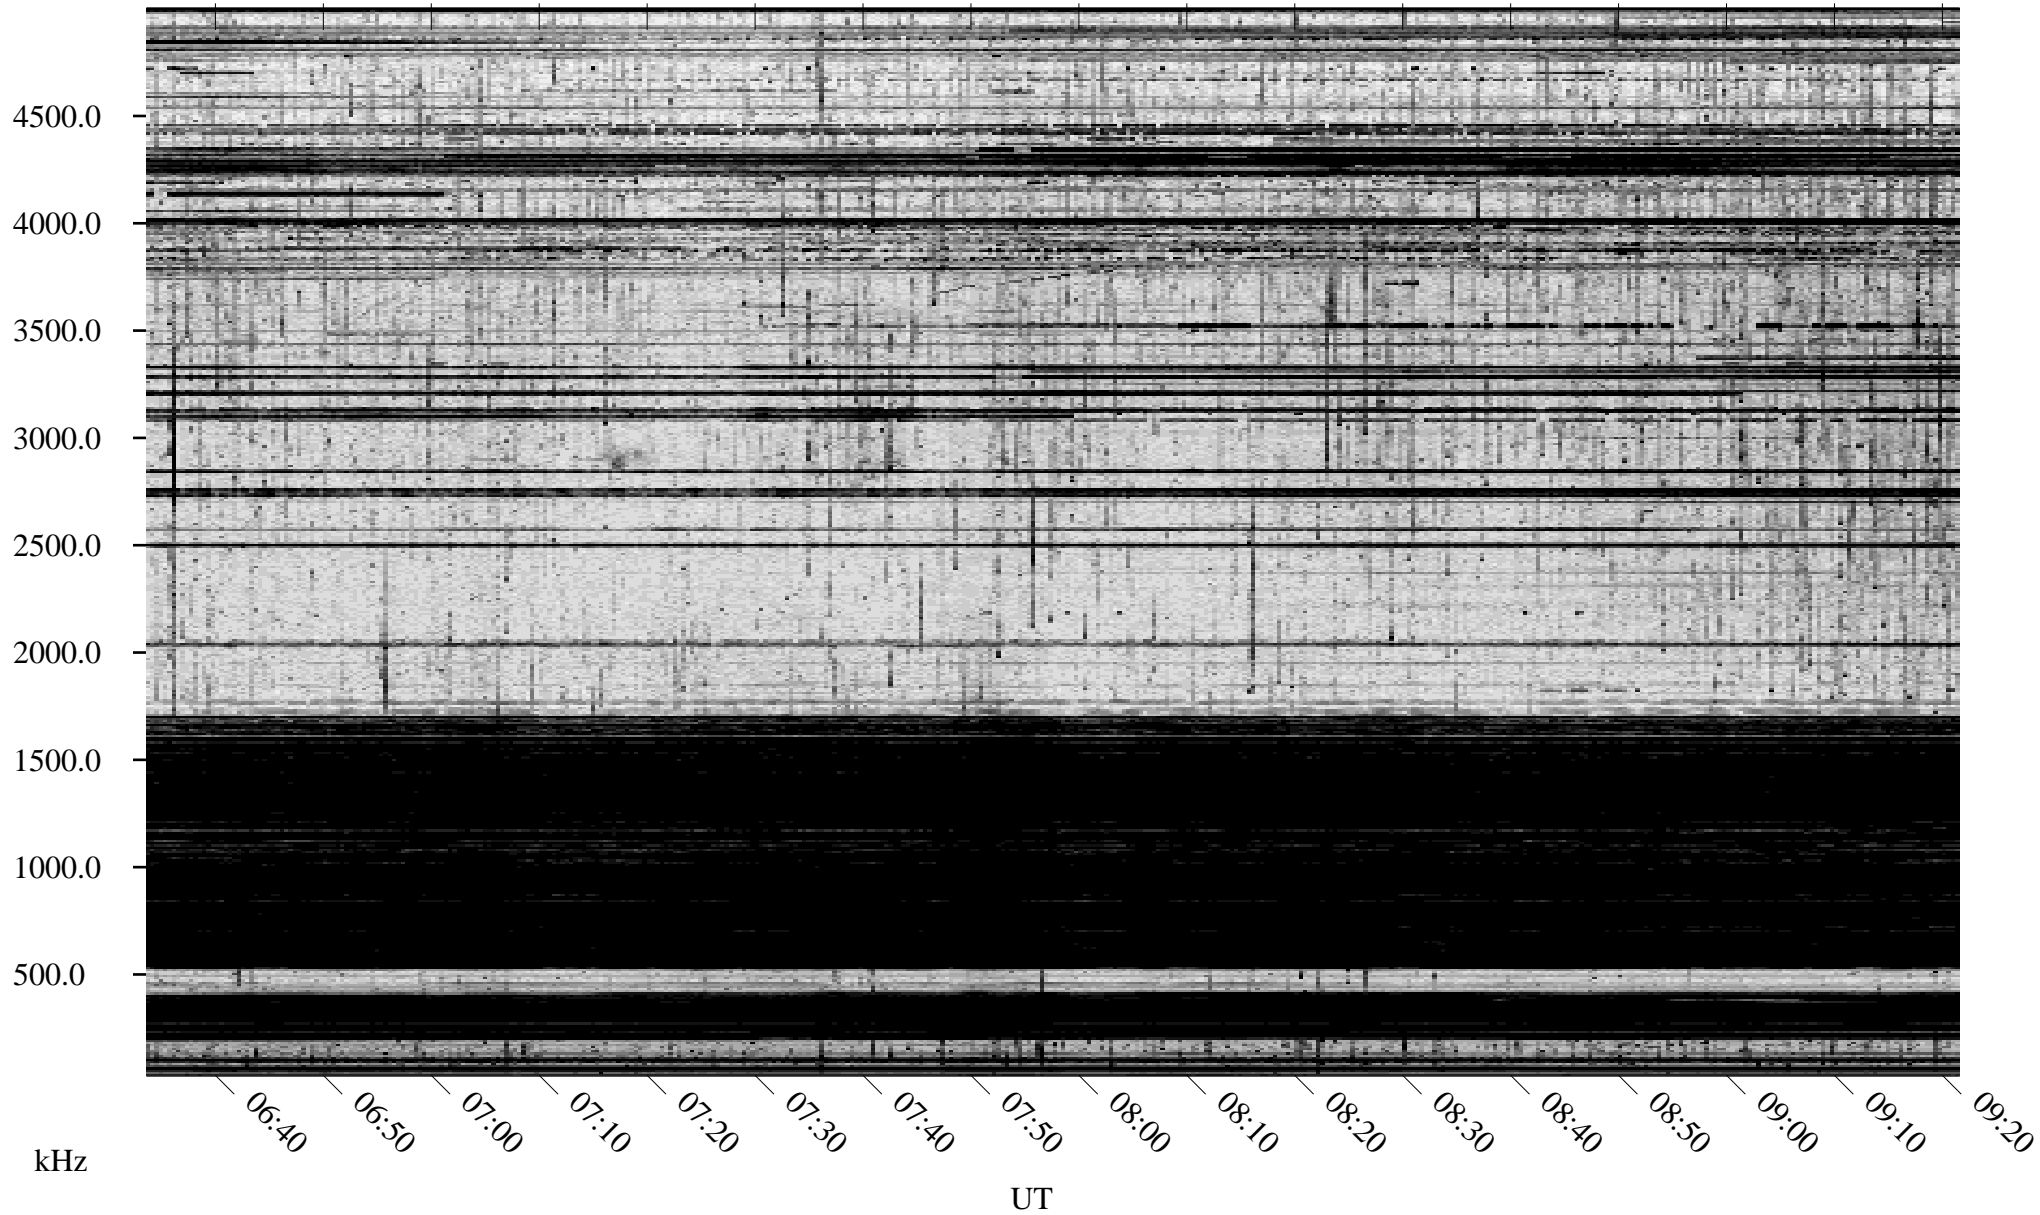

04/27/2004 Churchill, Manitoba

Linear Scale Black = 161 White = 15

ch04118l.r01m max_12

Page 1

04/28/2004 Churchill, Manitoba

Linear Scale Black = 161 White = 15

ch04118l.r01m max_12

Page 2

04/28/2004 Churchill, Manitoba

Linear Scale Black = 161 White = 15

ch04118l.r01m max_12

Page 3

04/28/2004 Churchill, Manitoba

Linear Scale Black = 161 White = 15

ch04118l.r01m max_12

Page 4

04/28/2004 Churchill, Manitoba

Linear Scale Black = 161 White = 15

ch04118l.r01m max_12

Page 5

04/28/2004 Churchill, Manitoba

Linear Scale Black = 161 White = 15

ch04118l.r01m max_12

Page 6

04/28/2004 Churchill, Manitoba

Linear Scale Black = 161 White = 15

ch04118l.r01m max_12

Page 7

04/28/2004 Churchill, Manitoba

Linear Scale

Black = 161

White = 15