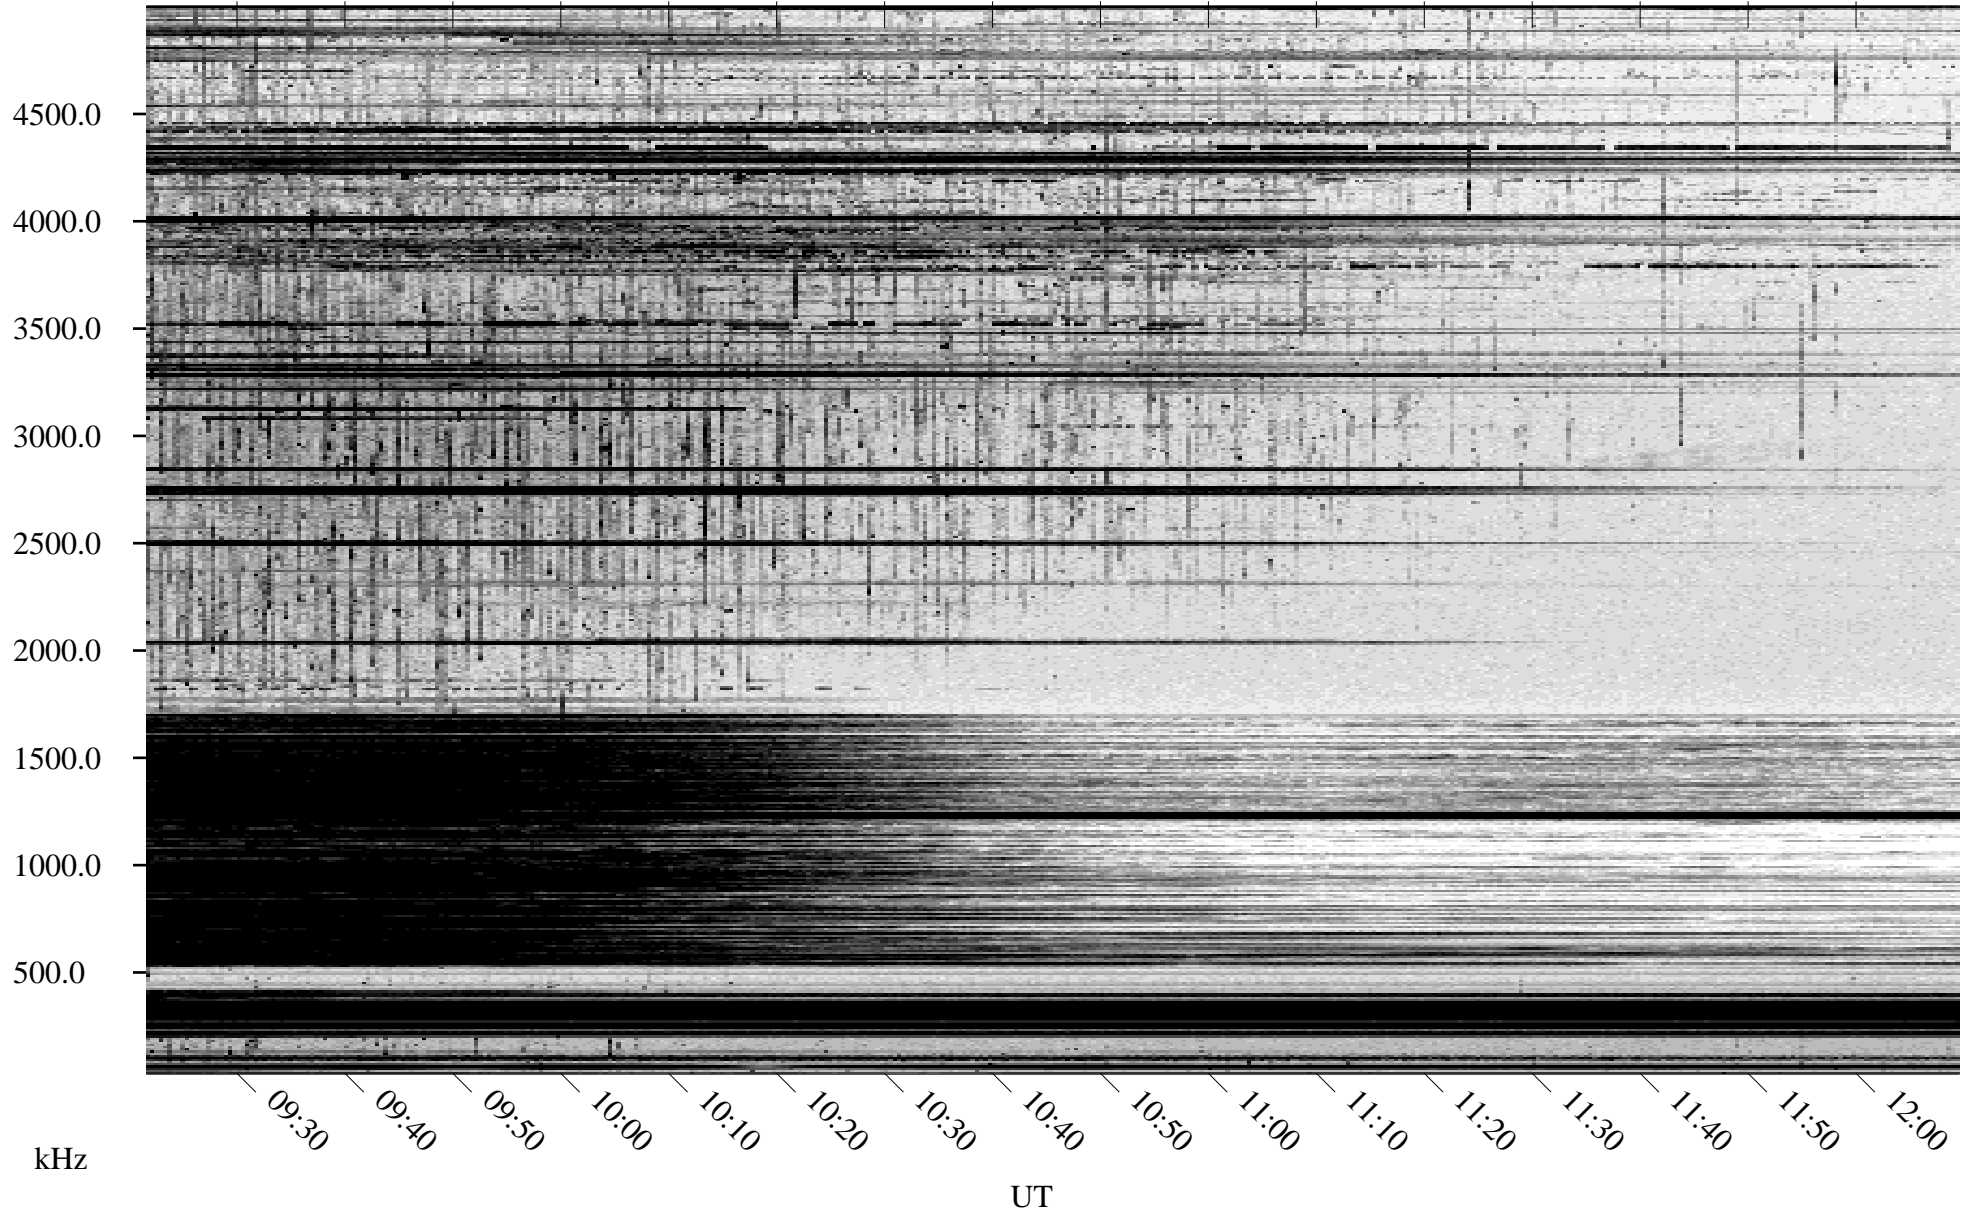

04/27/2004 Churchill, Manitoba

Linear Scale Black = 161 White = 15

ch04118l.r01m max_12

Page 1

04/28/2004 Churchill, Manitoba

Linear Scale Black = 161 White = 15

ch04118l.r01m max_12

Page 2

04/28/2004 Churchill, Manitoba

Linear Scale Black = 161 White = 15

ch04118l.r01m max_12

Page 3

04/28/2004 Churchill, Manitoba

Linear Scale Black = 161 White = 15

ch04118l.r01m max_12

Page 4

04/28/2004 Churchill, Manitoba

Linear Scale Black = 161 White = 15

ch04118l.r01m max_12

Page 5

04/28/2004 Churchill, Manitoba

Linear Scale Black = 161 White = 15

ch04118l.r01m max_12

Page 6

04/28/2004 Churchill, Manitoba

Linear Scale Black = 161 White = 15

ch04118l.r01m max_12

Page 7

04/28/2004 Churchill, Manitoba

Linear Scale

Black = 161

White = 15