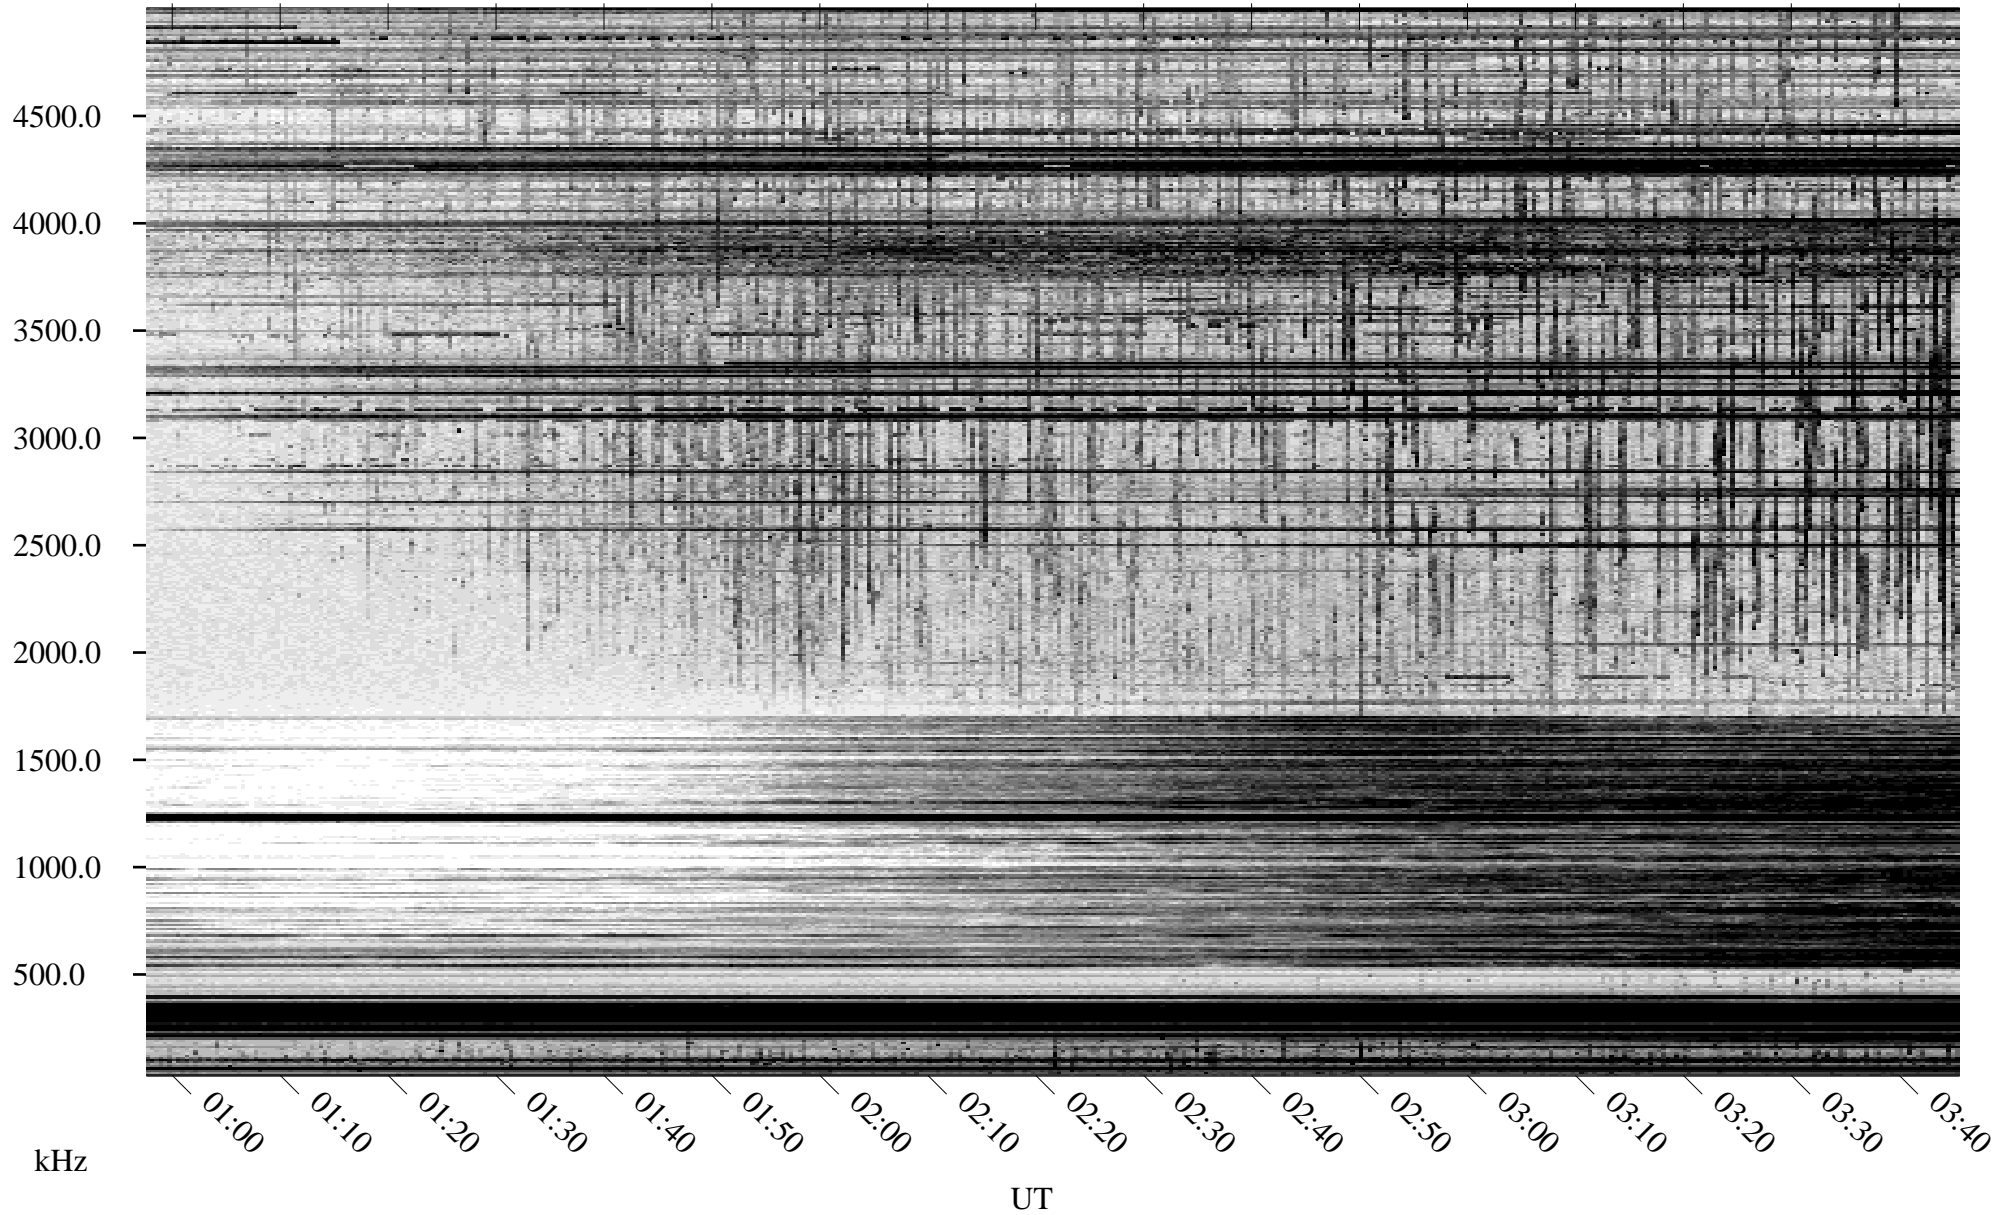

04/27/2004 Churchill, Manitoba

Linear Scale Black = 161 White = 15

ch04118l.r01m max_12

Page 1

04/28/2004 Churchill, Manitoba

Linear Scale Black = 161 White = 15

ch04118l.r01m max_12

Page 2

04/28/2004 Churchill, Manitoba

Linear Scale Black = 161 White = 15

ch04118l.r01m max_12

Page 3

04/28/2004 Churchill, Manitoba

Linear Scale Black = 161 White = 15

ch04118l.r01m max_12

Page 4

04/28/2004 Churchill, Manitoba

Linear Scale Black = 161 White = 15

ch04118l.r01m max_12

Page 5

04/28/2004 Churchill, Manitoba

Linear Scale Black = 161 White = 15

ch04118l.r01m max_12

Page 6

04/28/2004 Churchill, Manitoba

Linear Scale Black = 161 White = 15

ch04118l.r01m max_12

Page 7

04/28/2004 Churchill, Manitoba

Linear Scale

Black = 161

White = 15