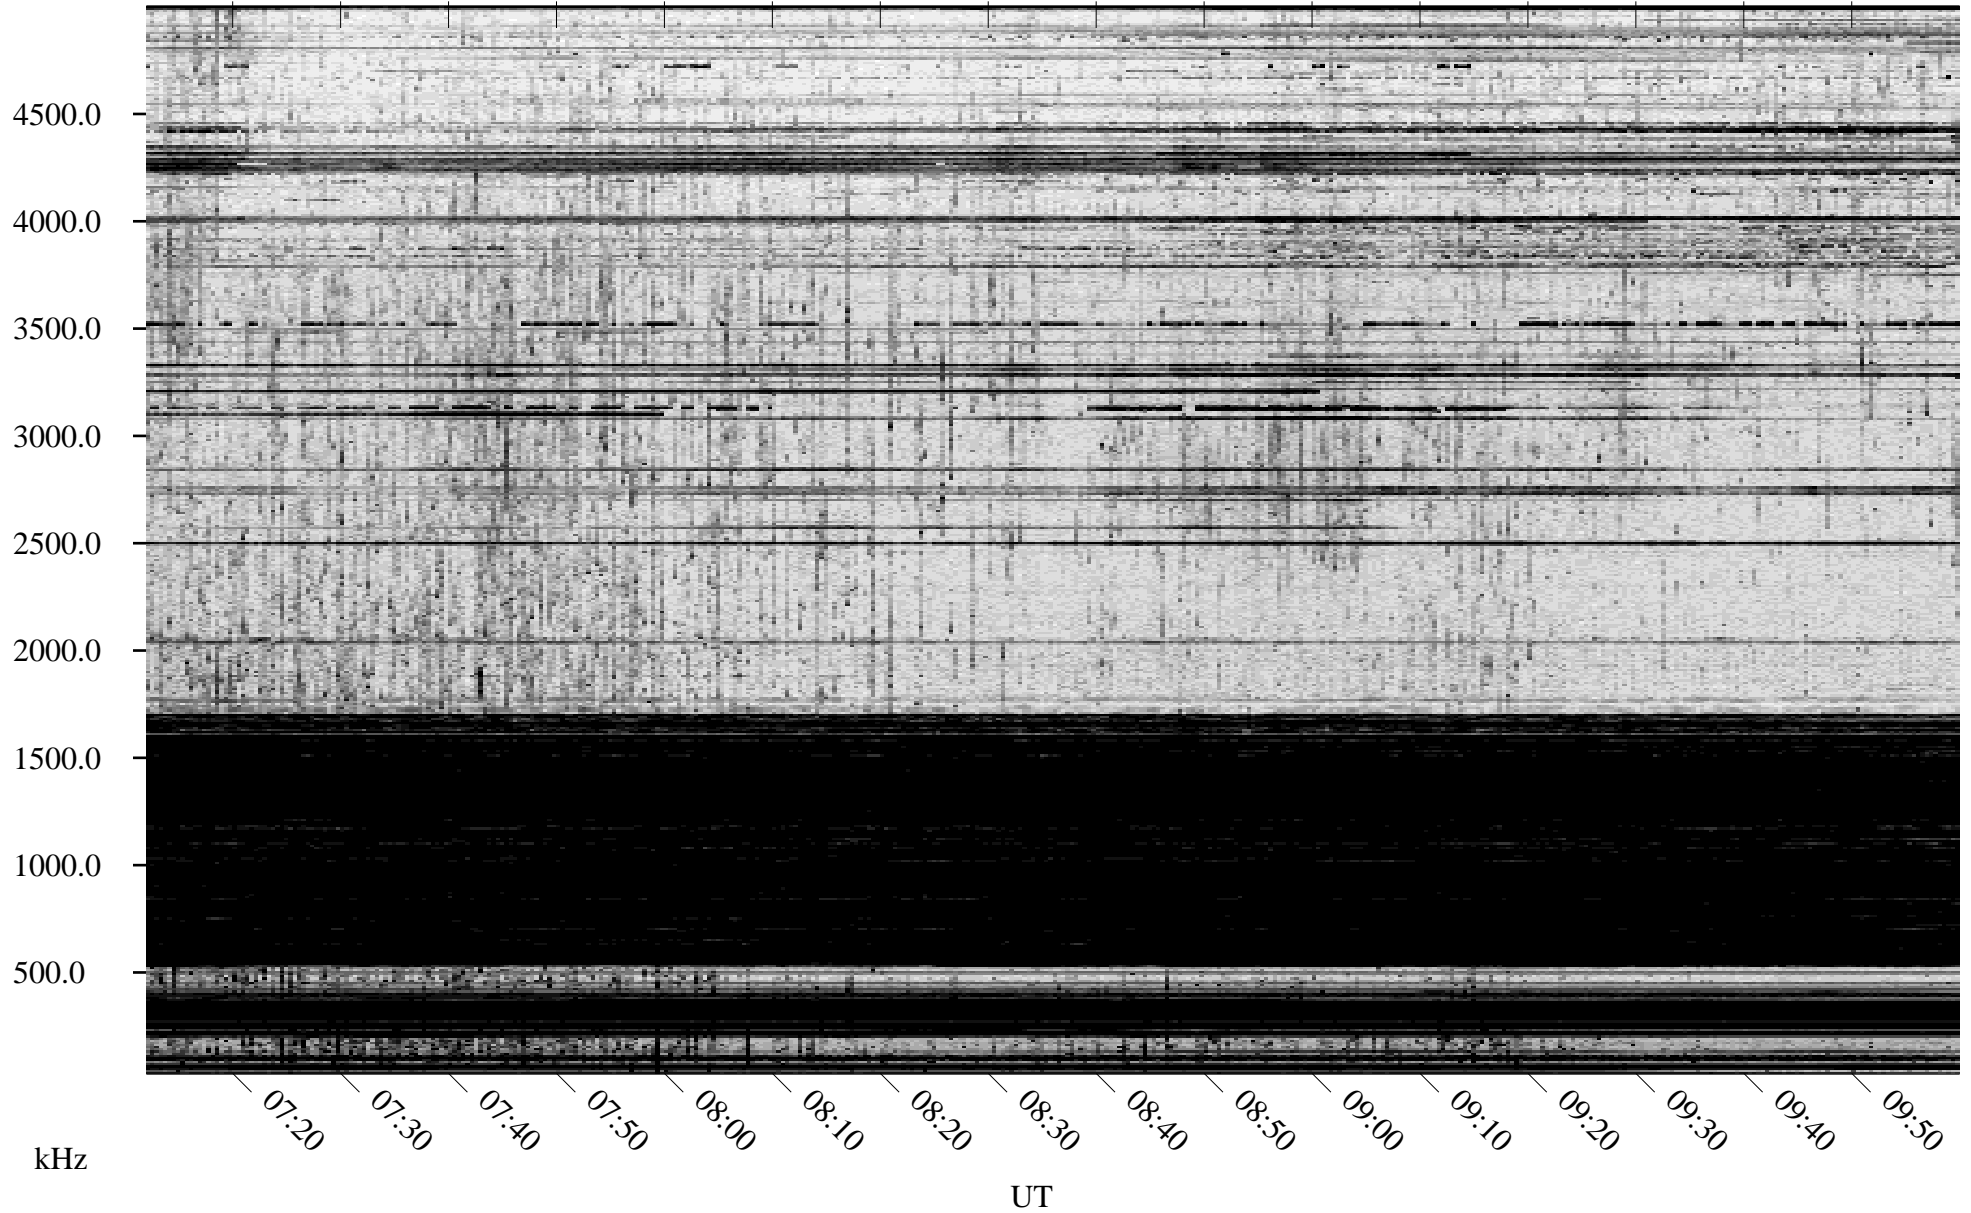

04/28/2004 Churchill, Manitoba

Linear Scale Black = 161 White = 15

ch04119l.r00m max_12

Page 1

04/28/2004 Churchill, Manitoba

Linear Scale Black = 161 White = 15

ch04119l.r00m max_12

Page 2

04/29/2004 Churchill, Manitoba

Linear Scale Black = 161 White = 15

ch04119l.r00m max_12

Page 3

04/29/2004 Churchill, Manitoba

Linear Scale Black = 161 White = 15

ch04119l.r00m max_12

Page 4

04/29/2004 Churchill, Manitoba

Linear Scale Black = 161 White = 15

ch04119l.r00m max_12

Page 5

04/29/2004 Churchill, Manitoba

Linear Scale Black = 161 White = 15

ch04119l.r00m max_12

Page 6

04/29/2004 Churchill, Manitoba

Linear Scale Black = 161 White = 15

ch04119l.r00m max_12

Page 7

04/29/2004 Churchill, Manitoba

Linear Scale Black = 161 White = 15

ch04119l.r00m max_12