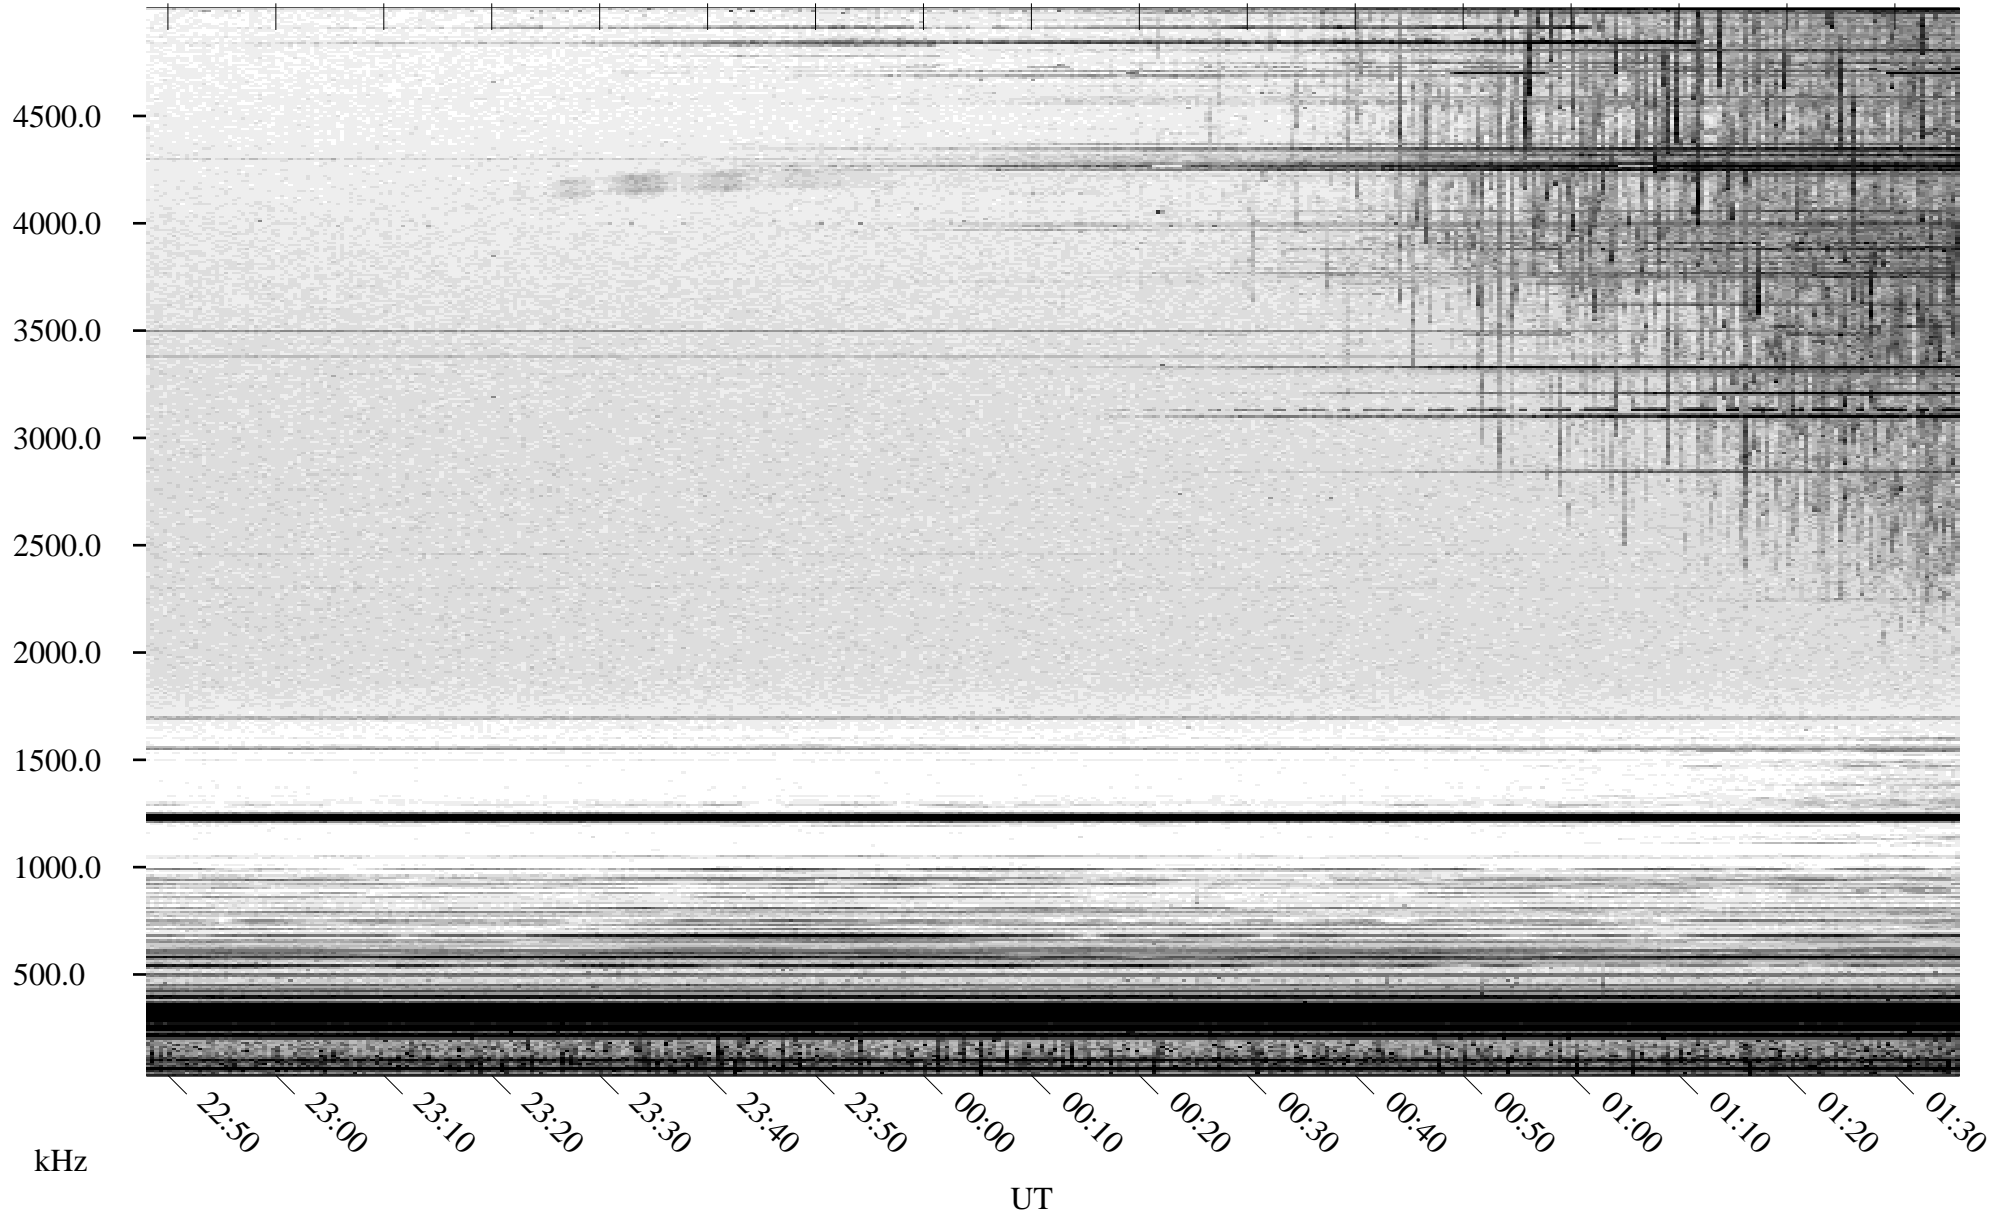

04/28/2004 Churchill, Manitoba

Linear Scale Black = 161 White = 15

ch04119l.r00m max_12

Page 1

04/28/2004 Churchill, Manitoba

Linear Scale Black = 161 White = 15

ch04119l.r00m max_12

Page 2

04/29/2004 Churchill, Manitoba

Linear Scale Black = 161 White = 15

ch04119l.r00m max_12

Page 3

04/29/2004 Churchill, Manitoba

Linear Scale Black = 161 White = 15

ch04119l.r00m max_12

Page 4

04/29/2004 Churchill, Manitoba

Linear Scale Black = 161 White = 15

ch04119l.r00m max_12

Page 5

04/29/2004 Churchill, Manitoba

Linear Scale Black = 161 White = 15

ch04119l.r00m max_12

Page 6

04/29/2004 Churchill, Manitoba

Linear Scale Black = 161 White = 15

ch04119l.r00m max_12

Page 7

04/29/2004 Churchill, Manitoba

Linear Scale Black = 161 White = 15

ch04119l.r00m max_12