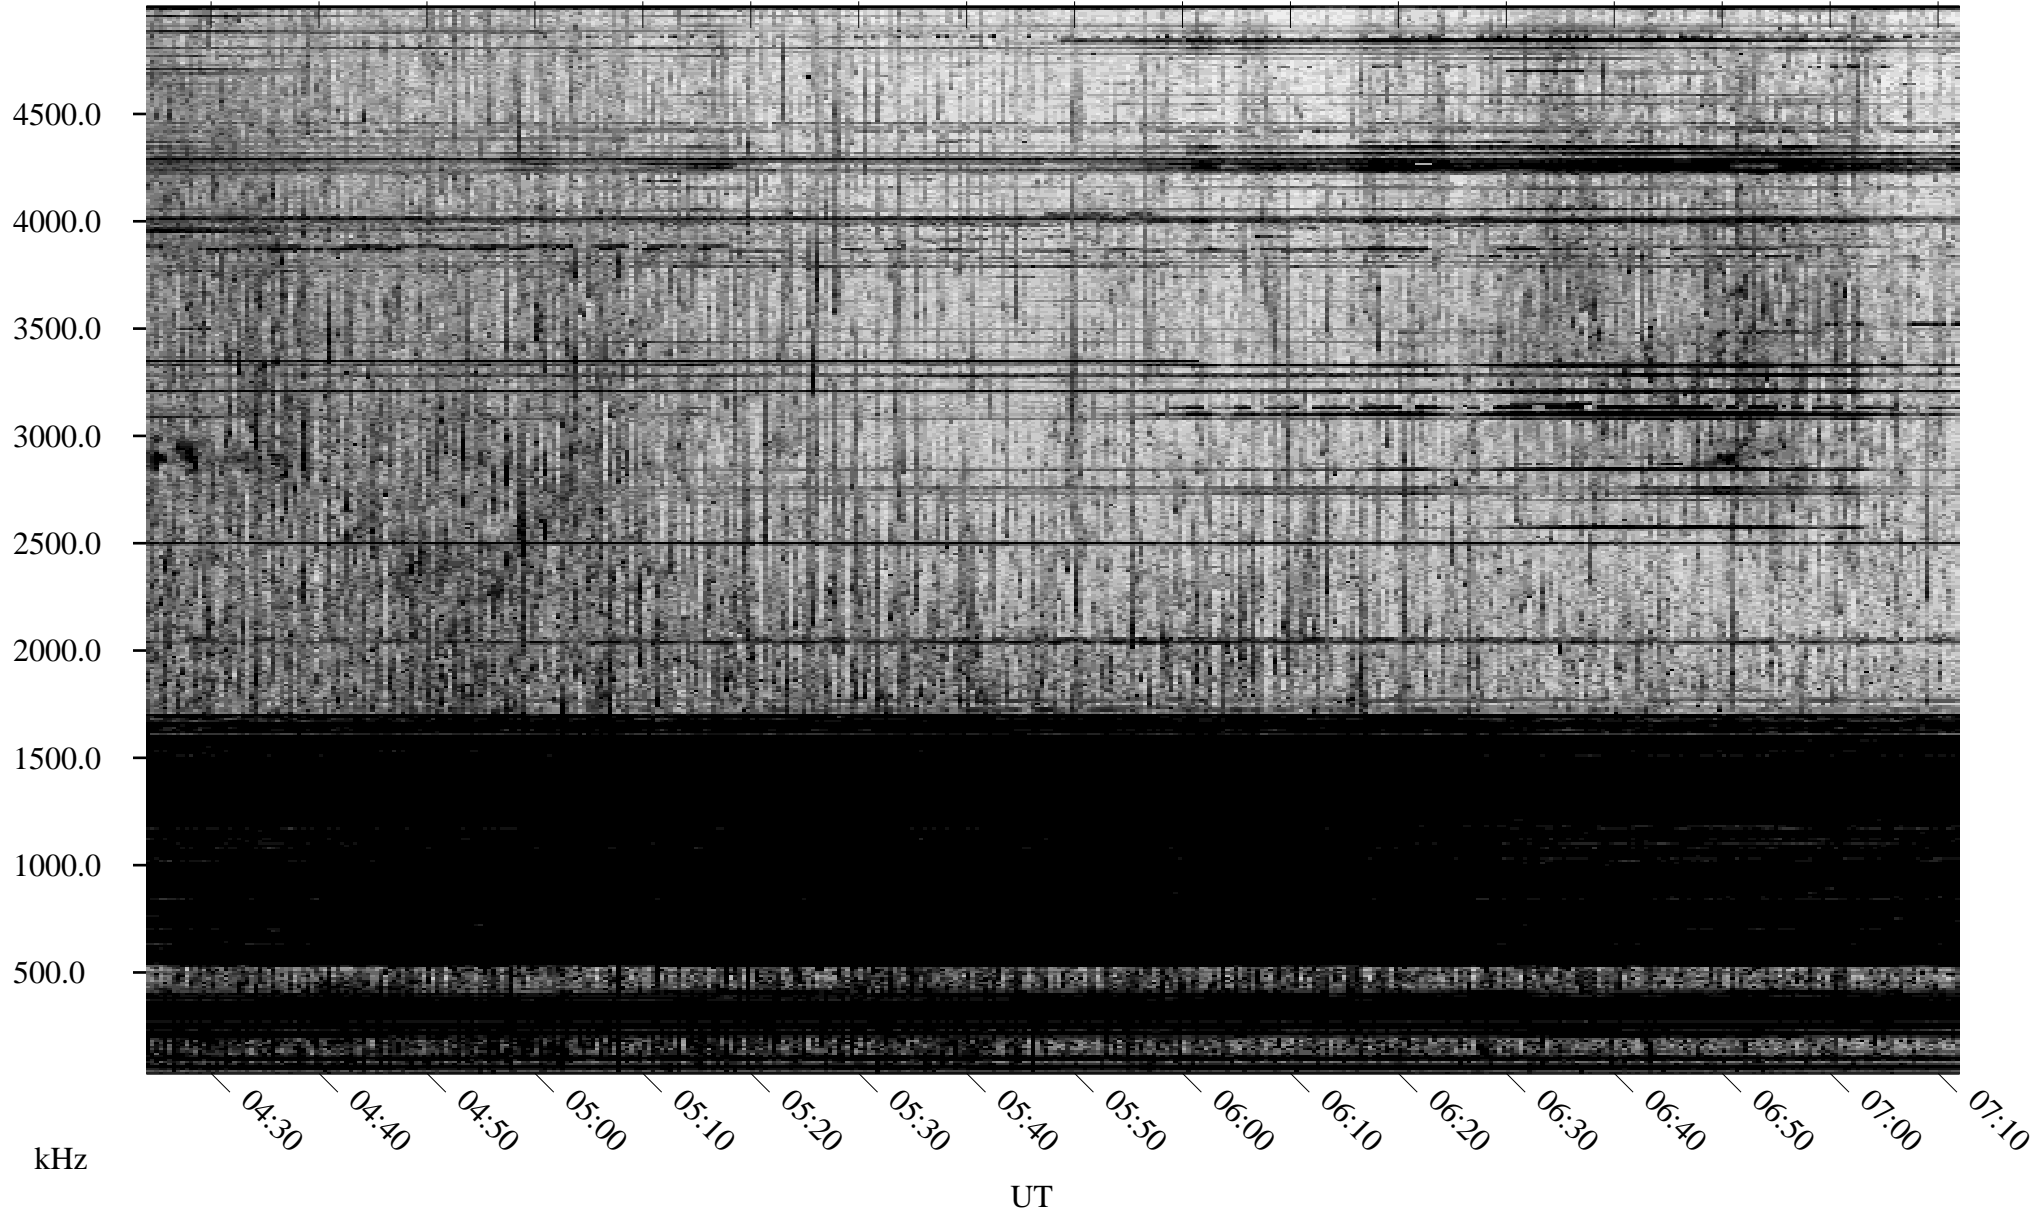

04/28/2004 Churchill, Manitoba

Linear Scale Black = 161 White = 15

ch04119l.r00m max_12

Page 1

04/28/2004 Churchill, Manitoba

Linear Scale Black = 161 White = 15

ch04119l.r00m max_12

Page 2

04/29/2004 Churchill, Manitoba

Linear Scale Black = 161 White = 15

ch04119l.r00m max_12

Page 3

04/29/2004 Churchill, Manitoba

Linear Scale Black = 161 White = 15

ch04119l.r00m max_12

Page 4

04/29/2004 Churchill, Manitoba

Linear Scale Black = 161 White = 15

ch04119l.r00m max_12

Page 5

04/29/2004 Churchill, Manitoba

Linear Scale Black = 161 White = 15

ch04119l.r00m max_12

Page 6

04/29/2004 Churchill, Manitoba

Linear Scale Black = 161 White = 15

ch04119l.r00m max_12

Page 7

04/29/2004 Churchill, Manitoba

Linear Scale Black = 161 White = 15

ch04119l.r00m max_12