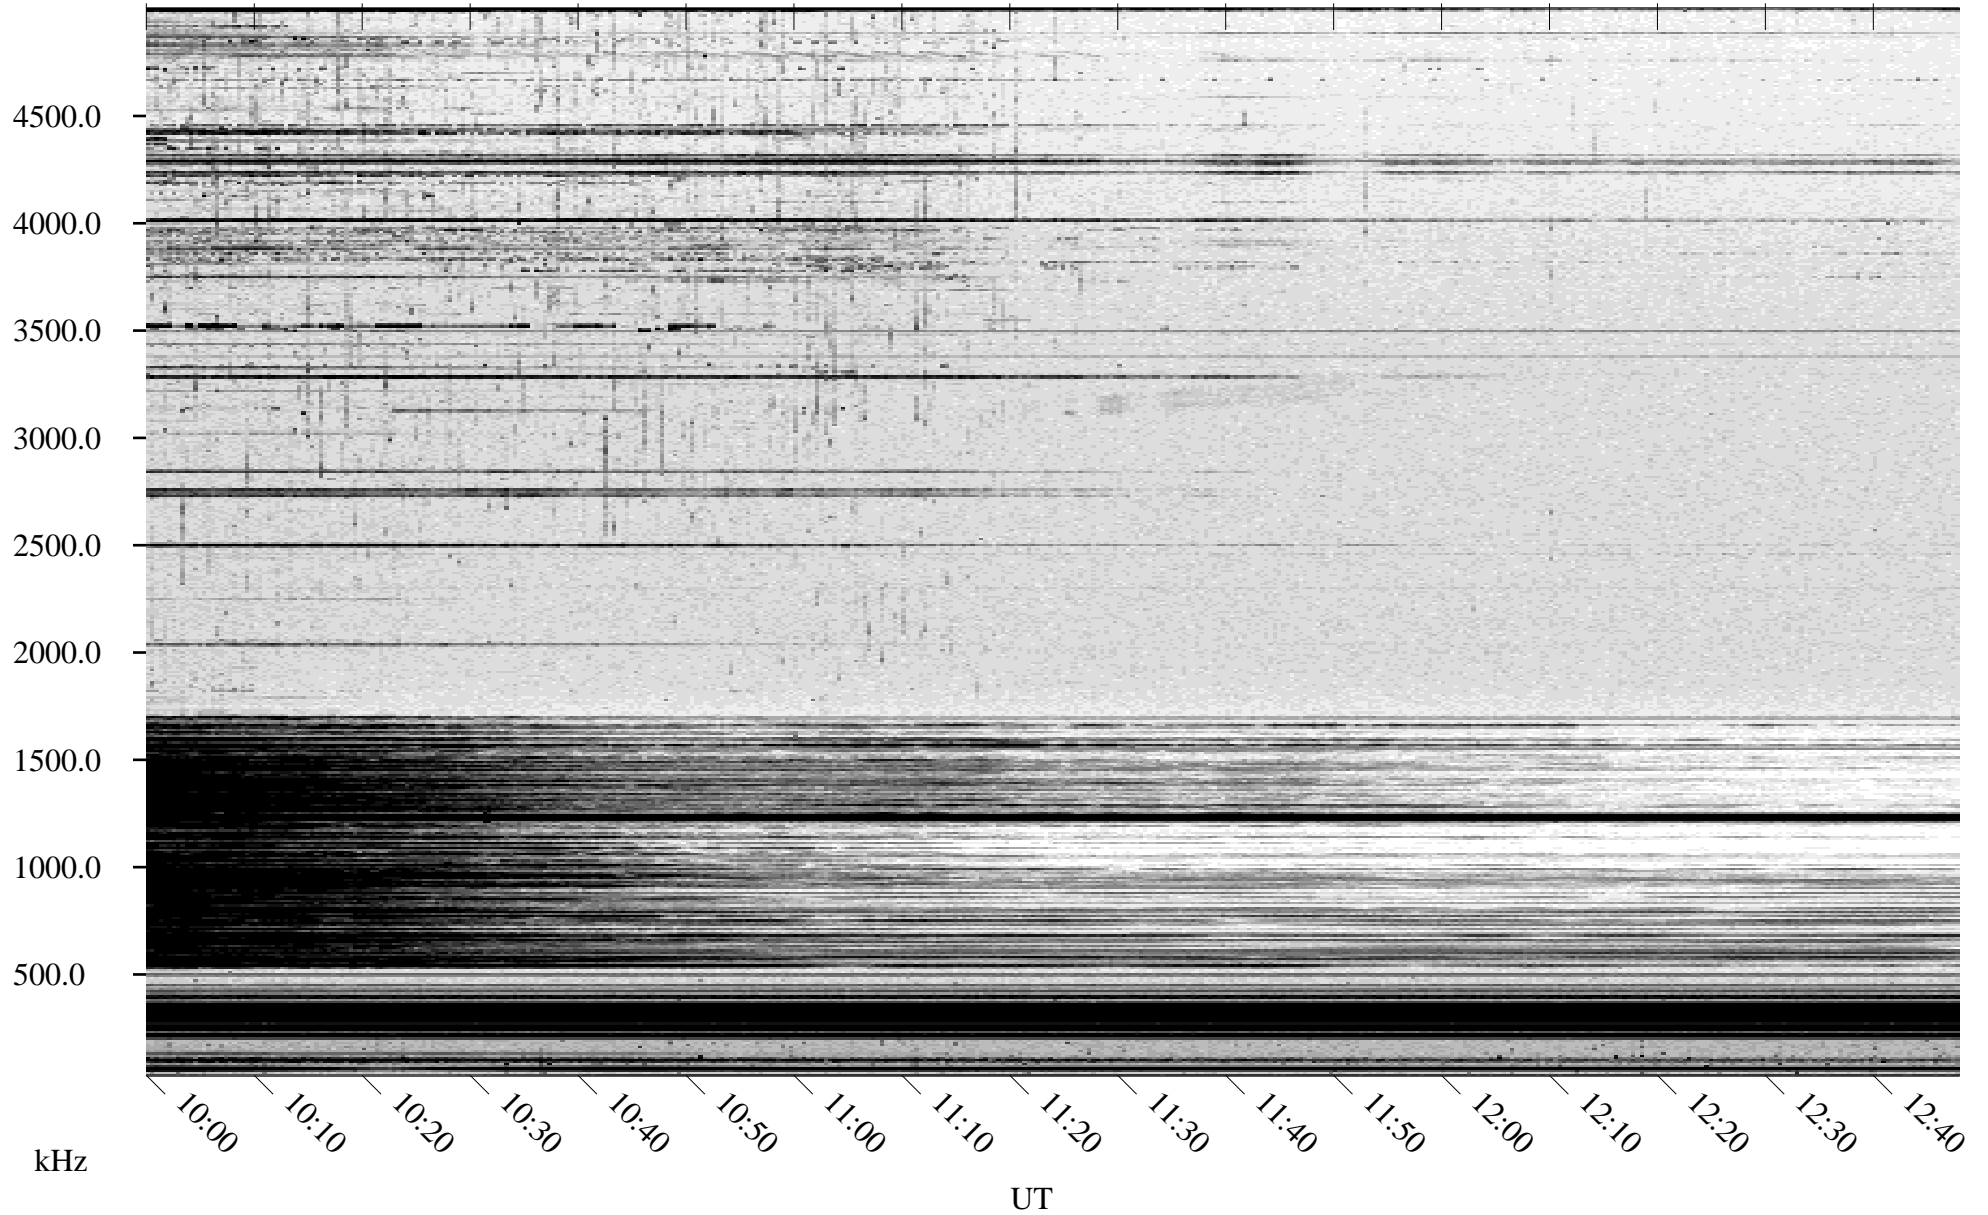

04/28/2004 Churchill, Manitoba

Linear Scale Black = 161 White = 15

ch04119l.r00m max_12

Page 1

04/28/2004 Churchill, Manitoba

Linear Scale Black = 161 White = 15

ch04119l.r00m max_12

Page 2

04/29/2004 Churchill, Manitoba

Linear Scale Black = 161 White = 15

ch04119l.r00m max_12

Page 3

04/29/2004 Churchill, Manitoba

Linear Scale Black = 161 White = 15

ch04119l.r00m max_12

Page 4

04/29/2004 Churchill, Manitoba

Linear Scale Black = 161 White = 15

ch04119l.r00m max_12

Page 5

04/29/2004 Churchill, Manitoba

Linear Scale Black = 161 White = 15

ch04119l.r00m max_12

Page 6

04/29/2004 Churchill, Manitoba

Linear Scale Black = 161 White = 15

ch04119l.r00m max_12

Page 7

04/29/2004 Churchill, Manitoba

Linear Scale Black = 161 White = 15

ch04119l.r00m max_12