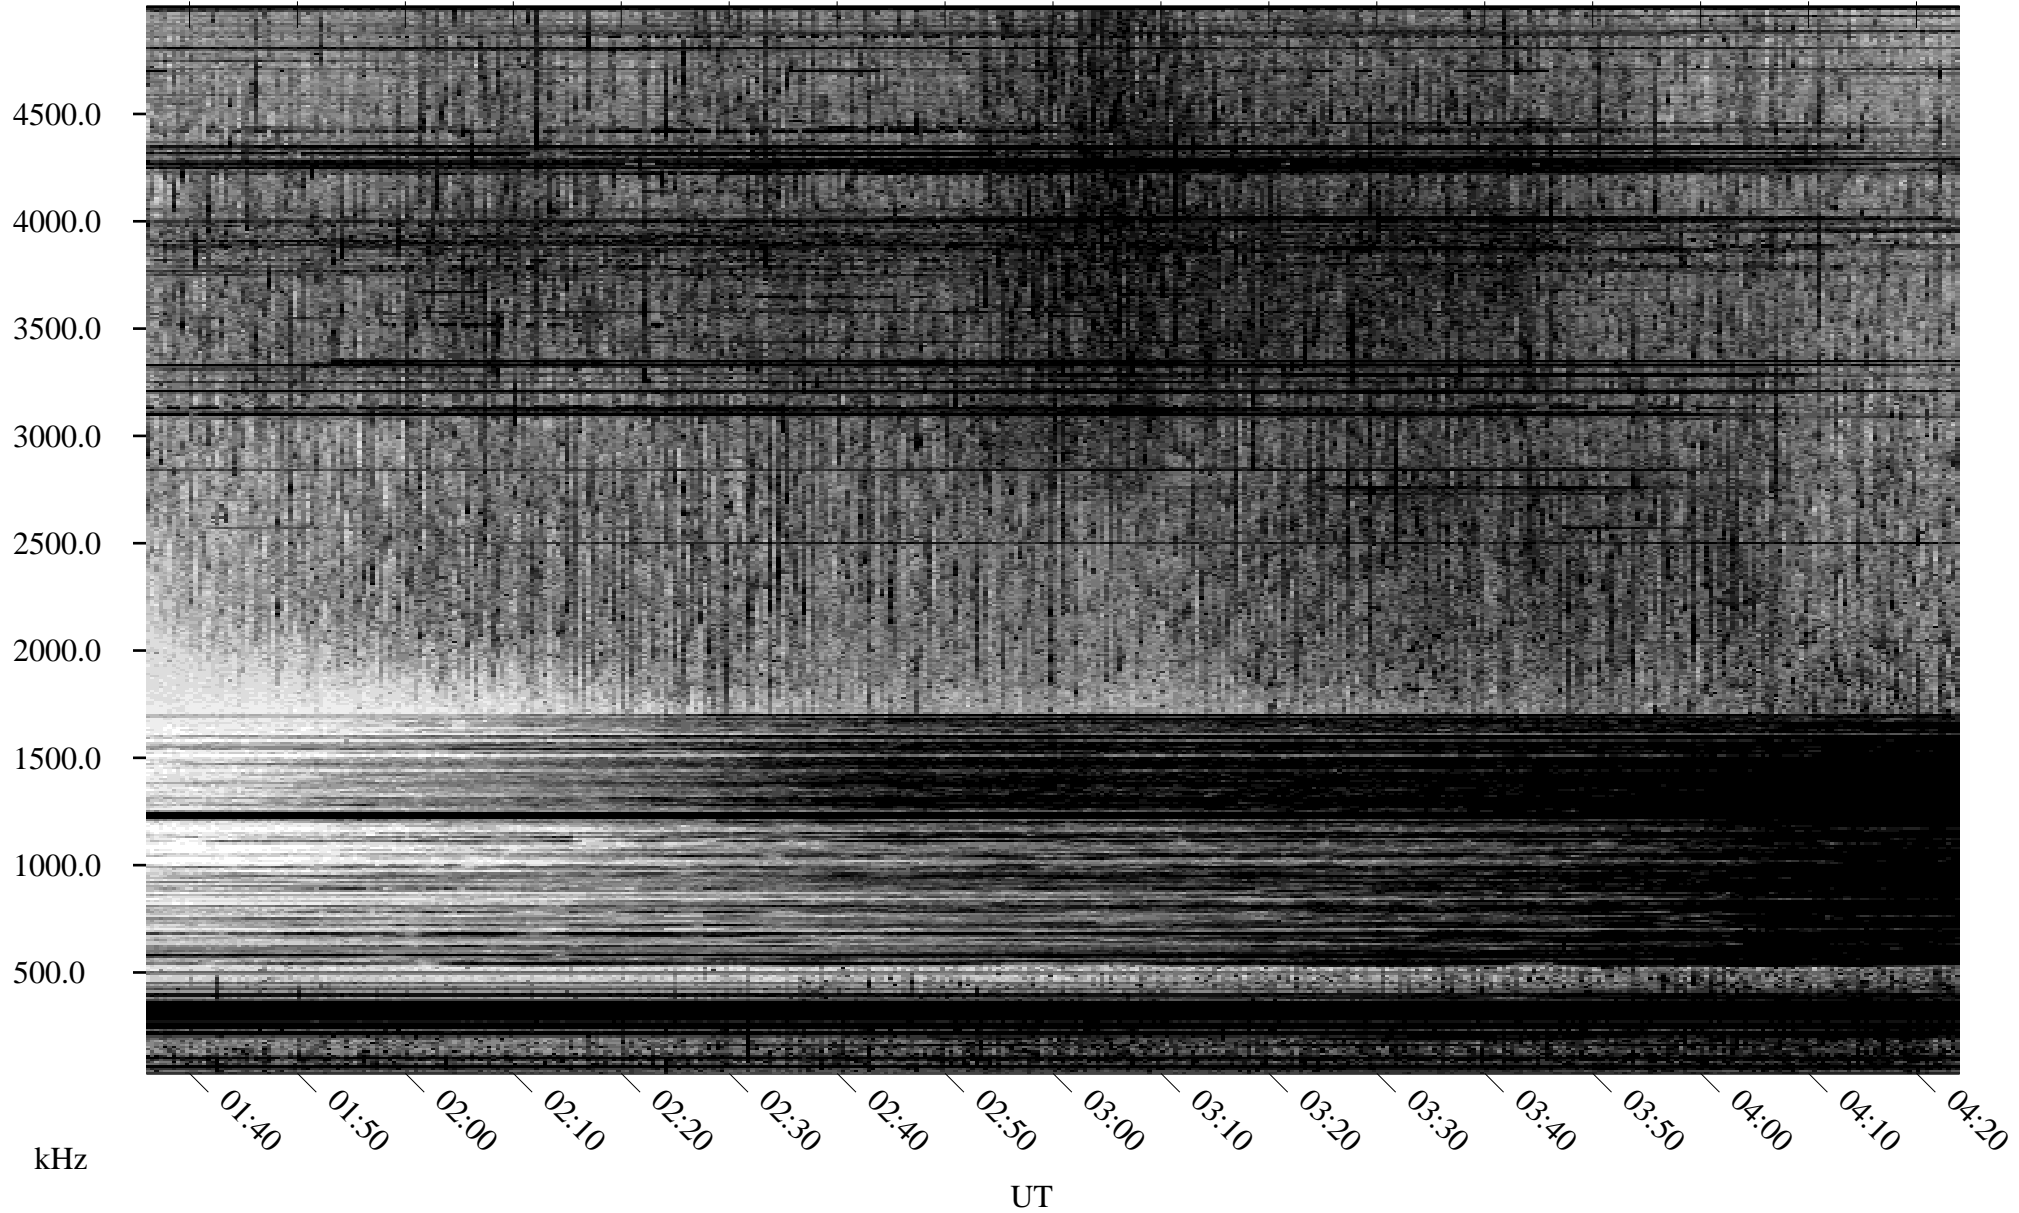

04/28/2004 Churchill, Manitoba

Linear Scale Black = 161 White = 15

ch04119l.r00m max_12

Page 1

04/28/2004 Churchill, Manitoba

Linear Scale Black = 161 White = 15

ch04119l.r00m max_12

Page 2

04/29/2004 Churchill, Manitoba

Linear Scale Black = 161 White = 15

ch04119l.r00m max_12

Page 3

04/29/2004 Churchill, Manitoba

Linear Scale Black = 161 White = 15

ch04119l.r00m max_12

Page 4

04/29/2004 Churchill, Manitoba

Linear Scale Black = 161 White = 15

ch04119l.r00m max_12

Page 5

04/29/2004 Churchill, Manitoba

Linear Scale Black = 161 White = 15

ch04119l.r00m max_12

Page 6

04/29/2004 Churchill, Manitoba

Linear Scale Black = 161 White = 15

ch04119l.r00m max_12

Page 7

04/29/2004 Churchill, Manitoba

Linear Scale Black = 161 White = 15

ch04119l.r00m max_12