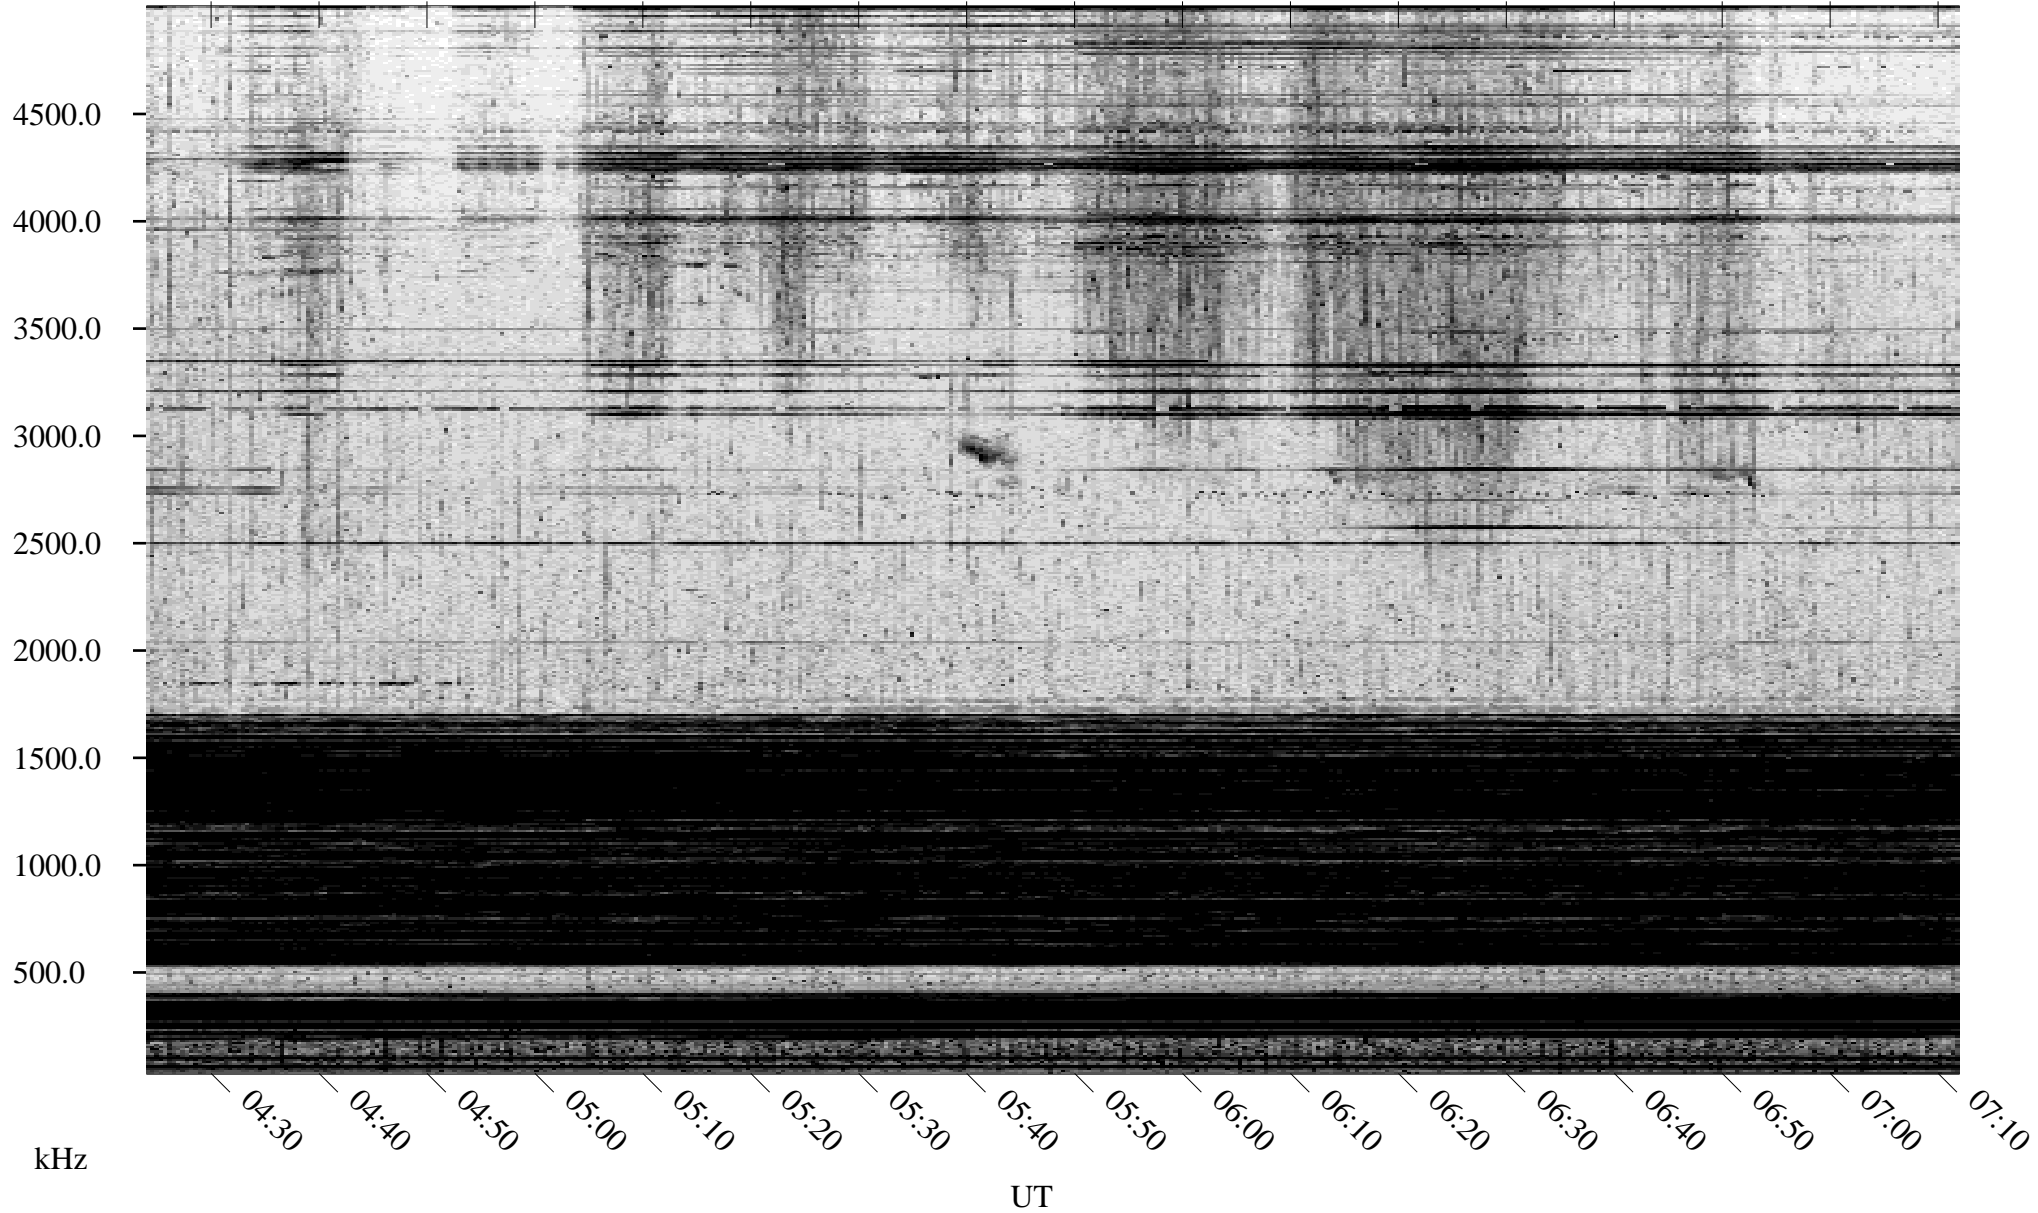

04/29/2004 Churchill, Manitoba

Linear Scale Black = 161 White = 15

ch04120l.r00m max_12

Page 1

04/29/2004 Churchill, Manitoba

Linear Scale Black = 161 White = 15

ch04120l.r00m max_12

Page 2

04/30/2004 Churchill, Manitoba

Linear Scale Black = 161 White = 15

ch04120l.r00m max_12

Page 3

04/30/2004 Churchill, Manitoba

Linear Scale Black = 161 White = 15

ch04120l.r00m max_12

Page 4

04/30/2004 Churchill, Manitoba

Linear Scale Black = 161 White = 15

ch04120l.r00m max_12

Page 5

04/30/2004 Churchill, Manitoba

Linear Scale Black = 161 White = 15

ch04120l.r00m max_12

Page 6

04/30/2004 Churchill, Manitoba

Linear Scale Black = 161 White = 15

ch04120l.r00m max_12

Page 7

04/30/2004 Churchill, Manitoba

Linear Scale Black = 161 White = 15

ch04120l.r00m max_12