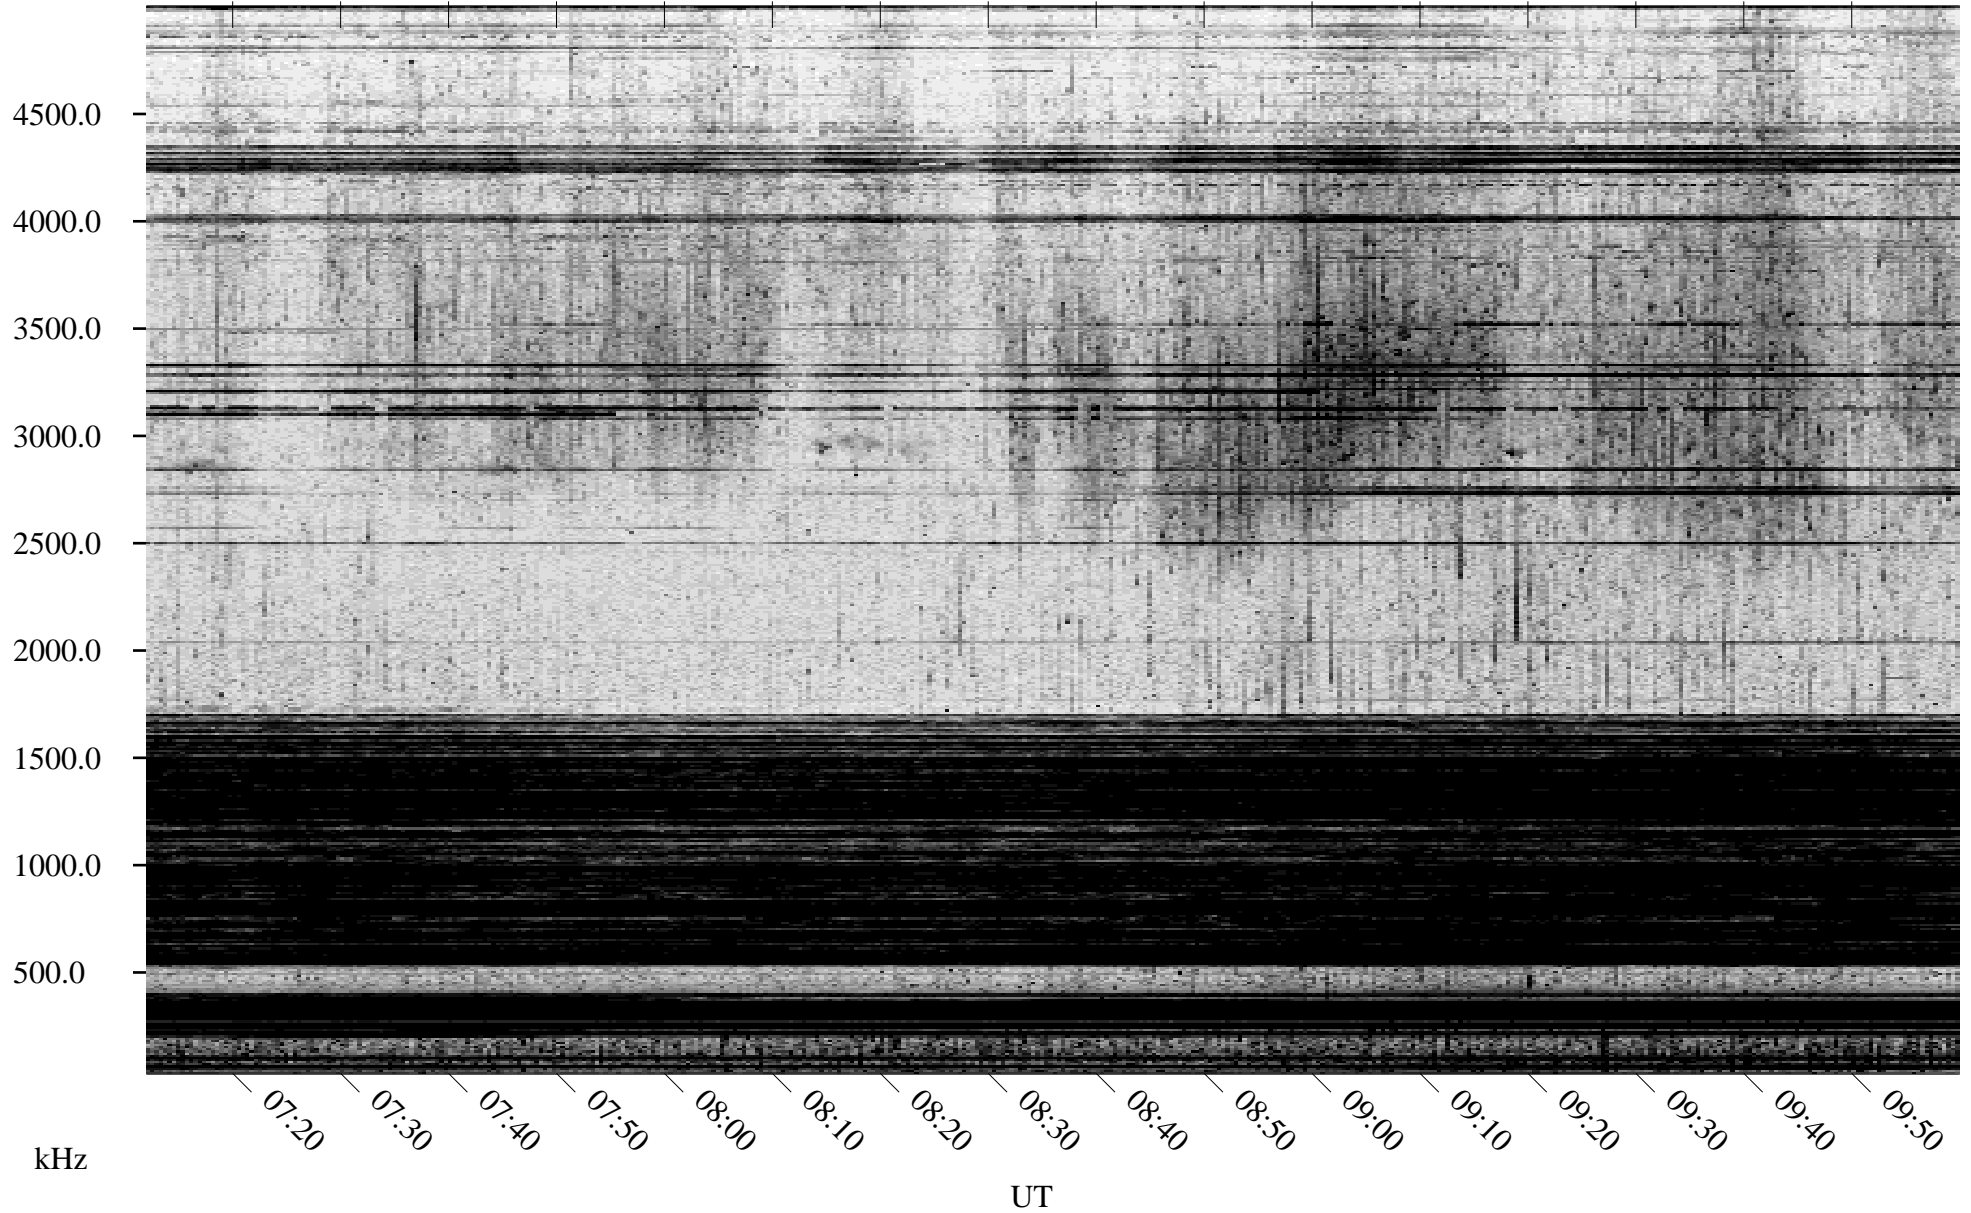

04/29/2004 Churchill, Manitoba

Linear Scale Black = 161 White = 15

ch04120l.r00m max_12

Page 1

04/29/2004 Churchill, Manitoba

Linear Scale Black = 161 White = 15

ch04120l.r00m max_12

Page 2

04/30/2004 Churchill, Manitoba

Linear Scale Black = 161 White = 15

ch04120l.r00m max_12

Page 3

04/30/2004 Churchill, Manitoba

Linear Scale Black = 161 White = 15

ch04120l.r00m max_12

Page 4

04/30/2004 Churchill, Manitoba

Linear Scale Black = 161 White = 15

ch04120l.r00m max_12

Page 5

04/30/2004 Churchill, Manitoba

Linear Scale Black = 161 White = 15

ch04120l.r00m max_12

Page 6

04/30/2004 Churchill, Manitoba

Linear Scale Black = 161 White = 15

ch04120l.r00m max_12

Page 7

04/30/2004 Churchill, Manitoba

Linear Scale Black = 161 White = 15

ch04120l.r00m max_12