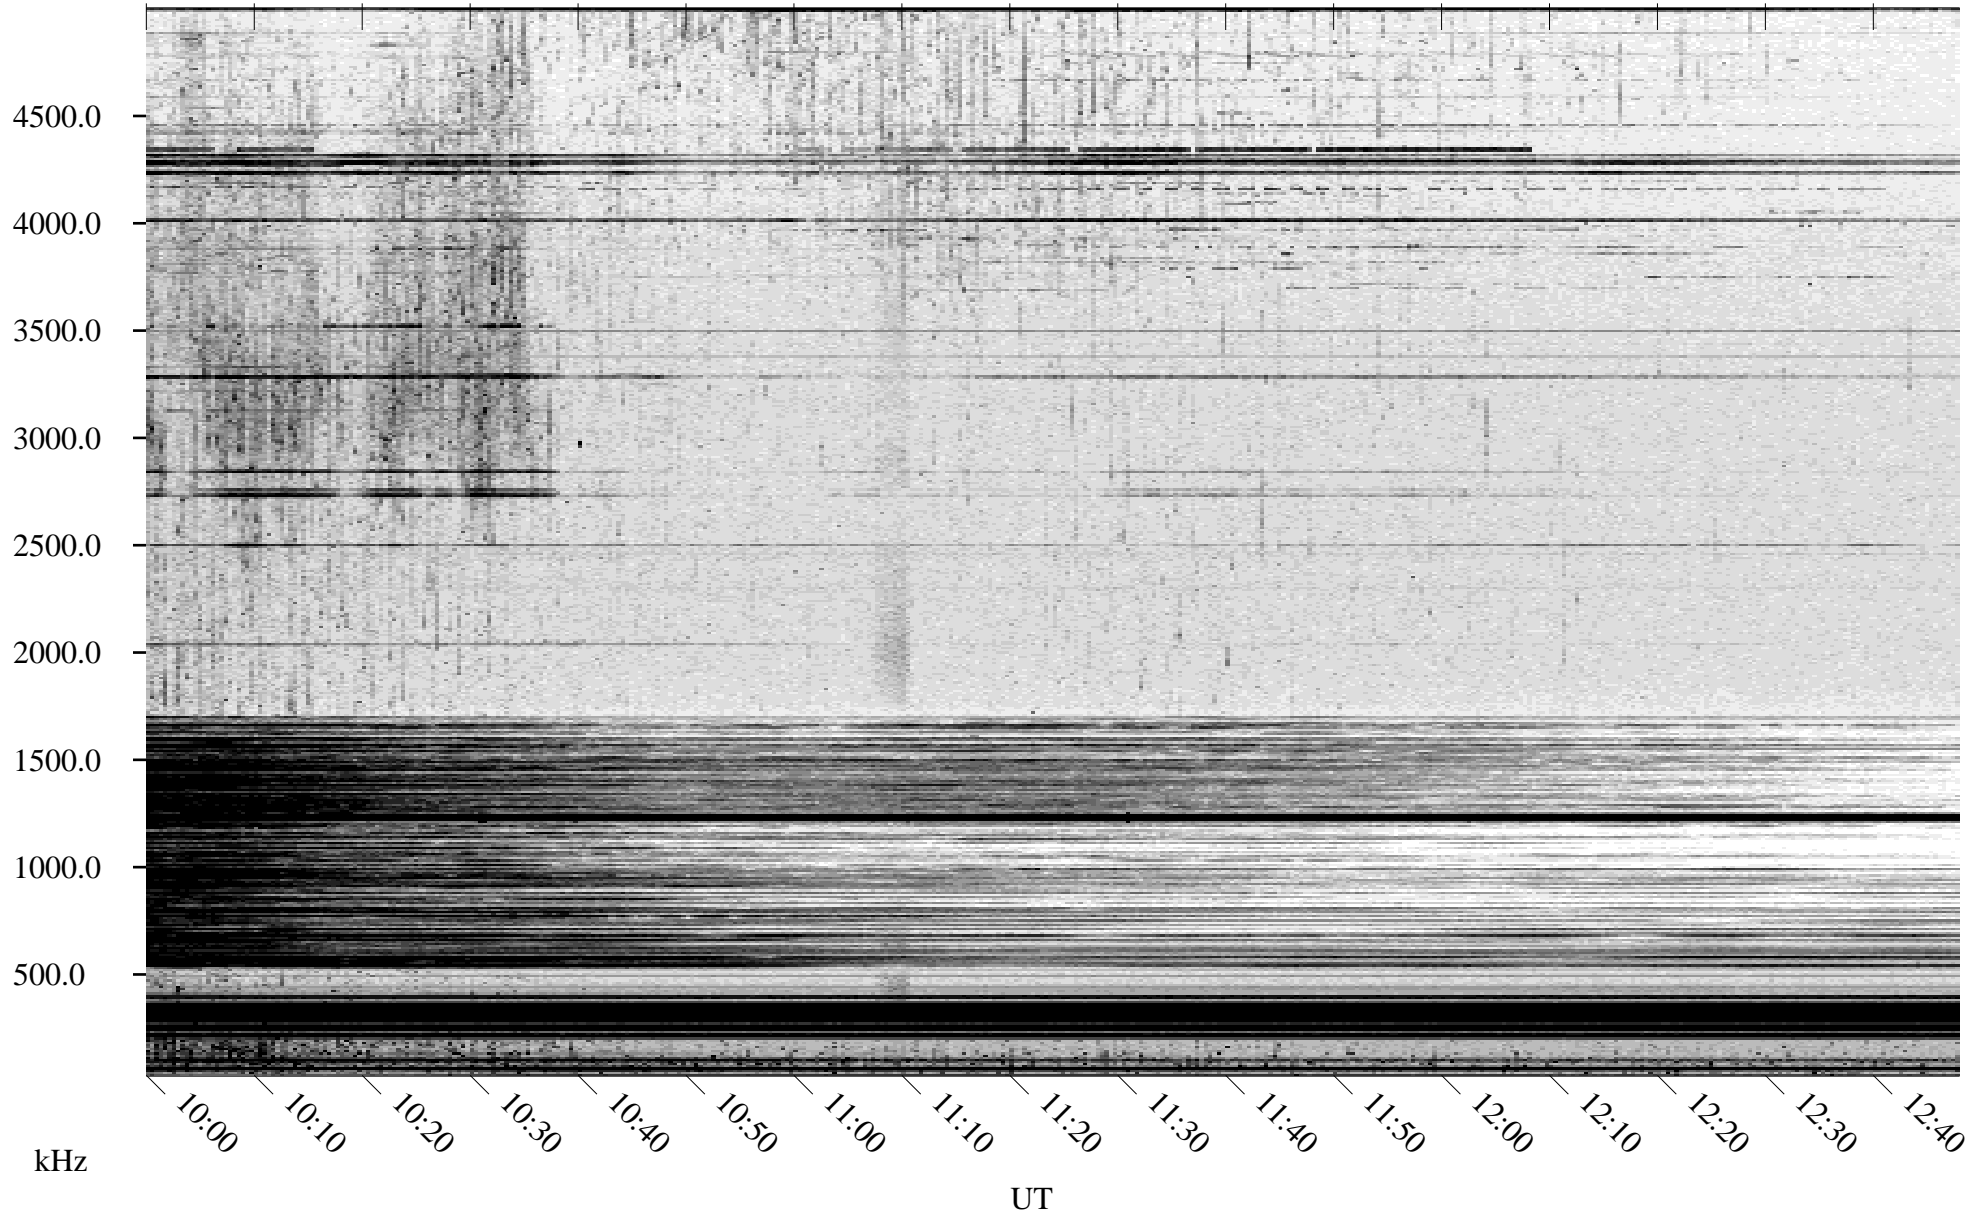

04/29/2004 Churchill, Manitoba

Linear Scale Black = 161 White = 15

ch04120l.r00m max_12

Page 1

04/29/2004 Churchill, Manitoba

Linear Scale Black = 161 White = 15

ch04120l.r00m max_12

Page 2

04/30/2004 Churchill, Manitoba

Linear Scale Black = 161 White = 15

ch04120l.r00m max_12

Page 3

04/30/2004 Churchill, Manitoba

Linear Scale Black = 161 White = 15

ch04120l.r00m max_12

Page 4

04/30/2004 Churchill, Manitoba

Linear Scale Black = 161 White = 15

ch04120l.r00m max_12

Page 5

04/30/2004 Churchill, Manitoba

Linear Scale Black = 161 White = 15

ch04120l.r00m max_12

Page 6

04/30/2004 Churchill, Manitoba

Linear Scale Black = 161 White = 15

ch04120l.r00m max_12

Page 7

04/30/2004 Churchill, Manitoba

Linear Scale Black = 161 White = 15

ch04120l.r00m max_12