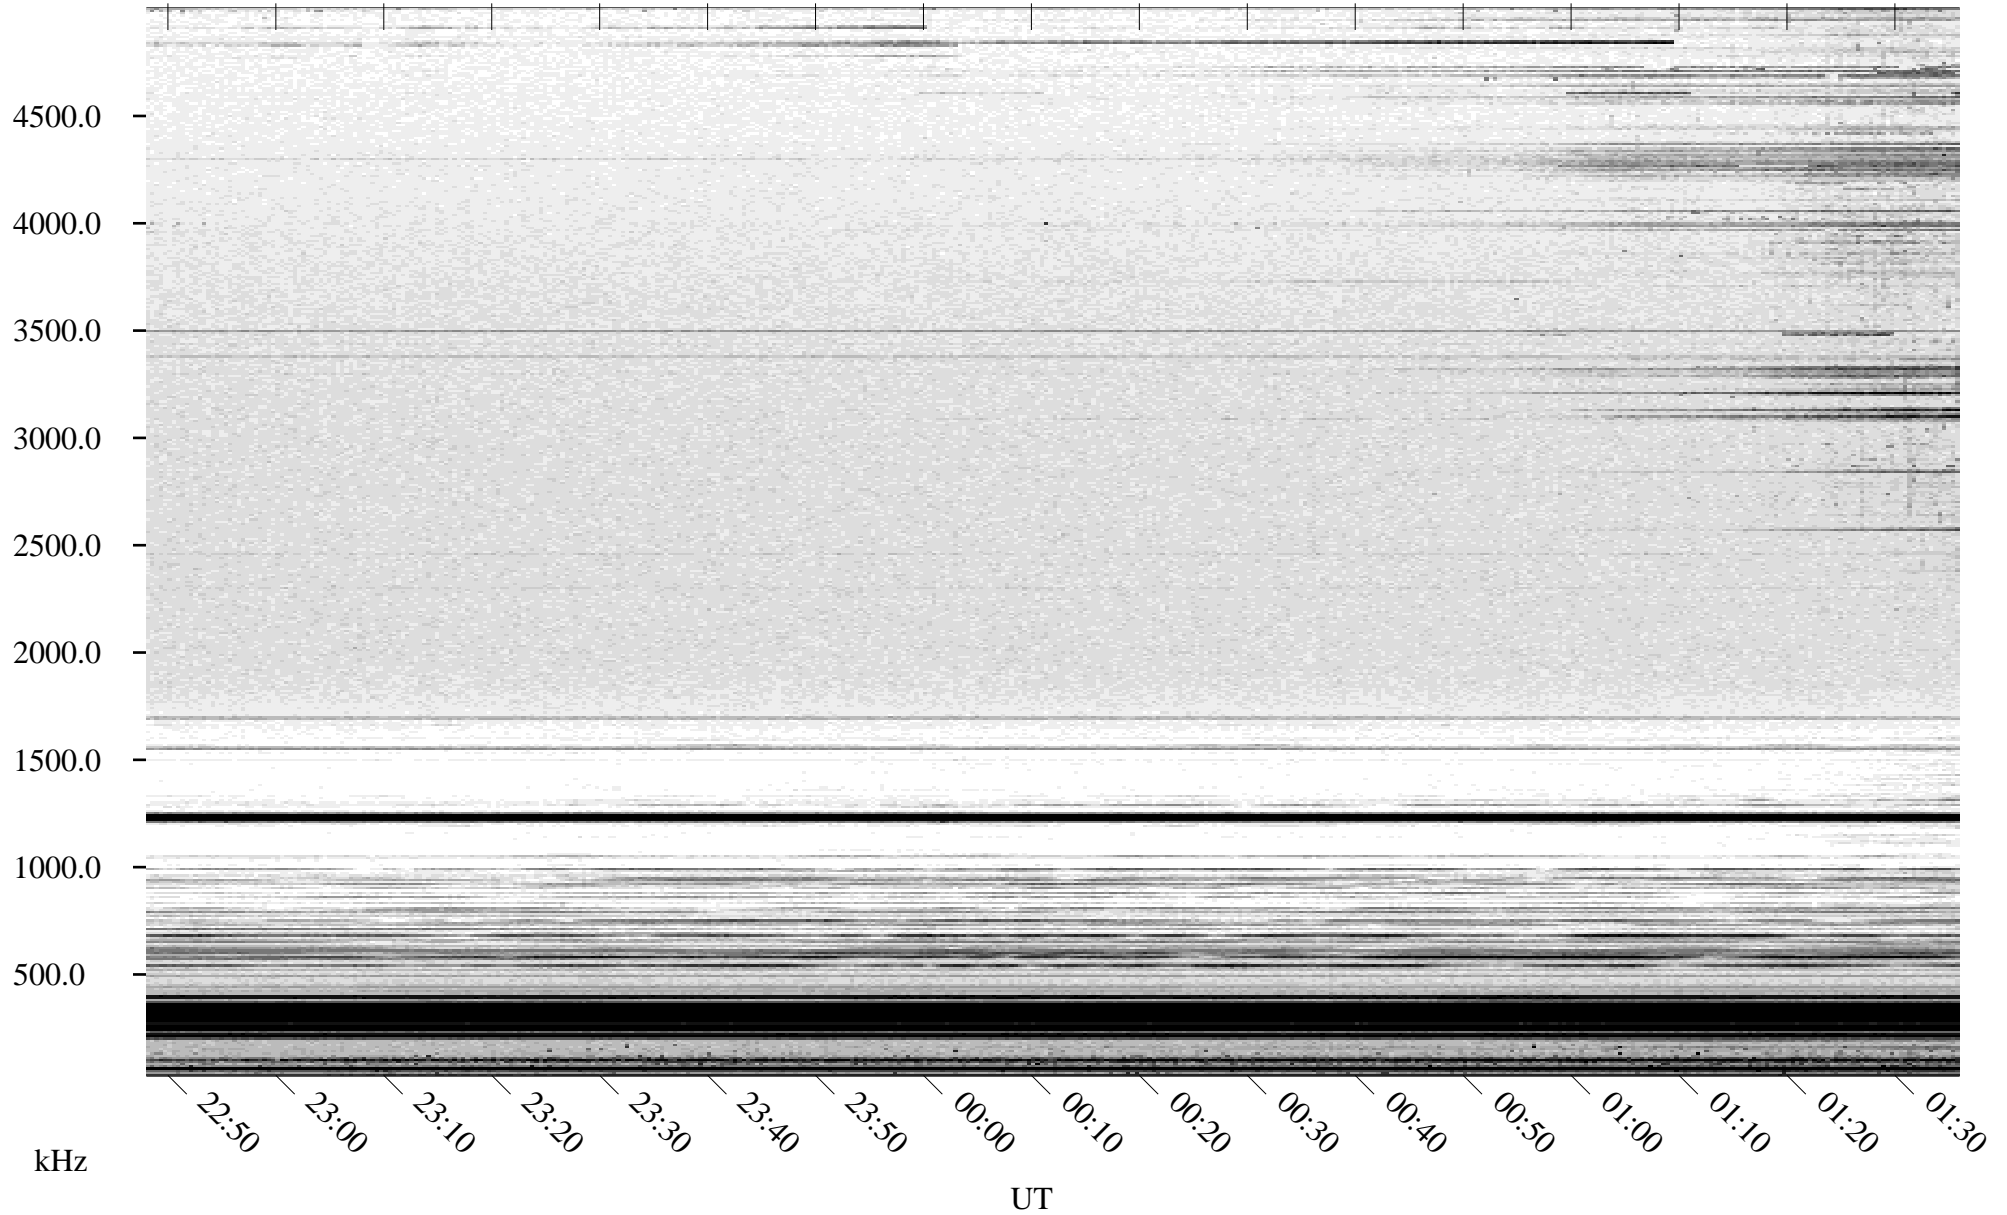

04/29/2004 Churchill, Manitoba

Linear Scale Black = 161 White = 15

ch04120l.r00m max_12

Page 1

04/29/2004 Churchill, Manitoba

Linear Scale Black = 161 White = 15

ch04120l.r00m max_12

Page 2

04/30/2004 Churchill, Manitoba

Linear Scale Black = 161 White = 15

ch04120l.r00m max_12

Page 3

04/30/2004 Churchill, Manitoba

Linear Scale Black = 161 White = 15

ch04120l.r00m max_12

Page 4

04/30/2004 Churchill, Manitoba

Linear Scale Black = 161 White = 15

ch04120l.r00m max_12

Page 5

04/30/2004 Churchill, Manitoba

Linear Scale Black = 161 White = 15

ch04120l.r00m max_12

Page 6

04/30/2004 Churchill, Manitoba

Linear Scale Black = 161 White = 15

ch04120l.r00m max_12

Page 7

04/30/2004 Churchill, Manitoba

Linear Scale Black = 161 White = 15

ch04120l.r00m max_12