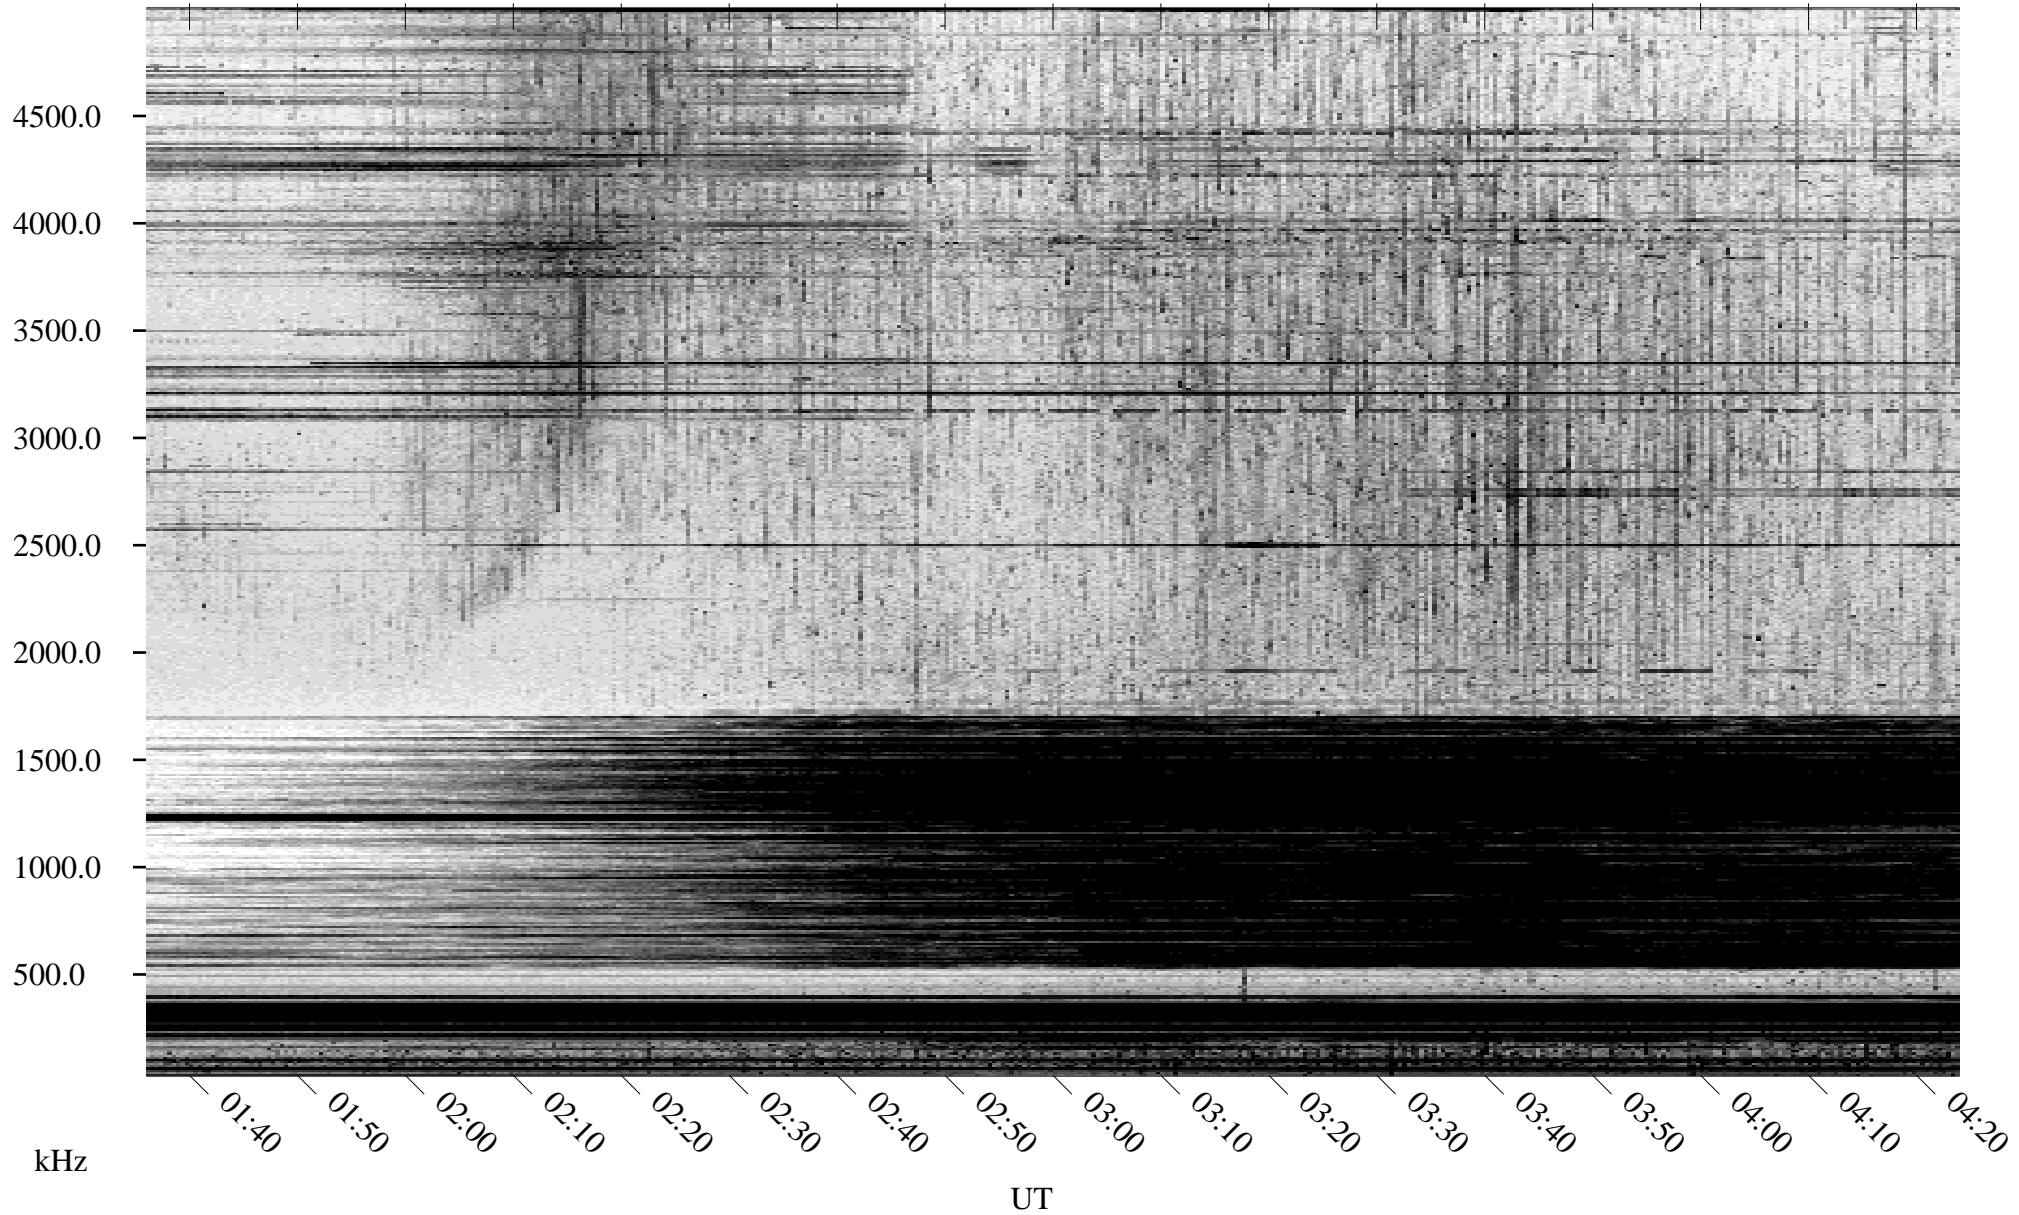

04/29/2004 Churchill, Manitoba

Linear Scale Black = 161 White = 15

ch04120l.r00m max_12

Page 1

04/29/2004 Churchill, Manitoba

Linear Scale Black = 161 White = 15

ch04120l.r00m max_12

Page 2

04/30/2004 Churchill, Manitoba

Linear Scale Black = 161 White = 15

ch04120l.r00m max_12

Page 3

04/30/2004 Churchill, Manitoba

Linear Scale Black = 161 White = 15

ch04120l.r00m max_12

Page 4

04/30/2004 Churchill, Manitoba

Linear Scale Black = 161 White = 15

ch04120l.r00m max_12

Page 5

04/30/2004 Churchill, Manitoba

Linear Scale Black = 161 White = 15

ch04120l.r00m max_12

Page 6

04/30/2004 Churchill, Manitoba

Linear Scale Black = 161 White = 15

ch04120l.r00m max_12

Page 7

04/30/2004 Churchill, Manitoba

Linear Scale Black = 161 White = 15

ch04120l.r00m max_12