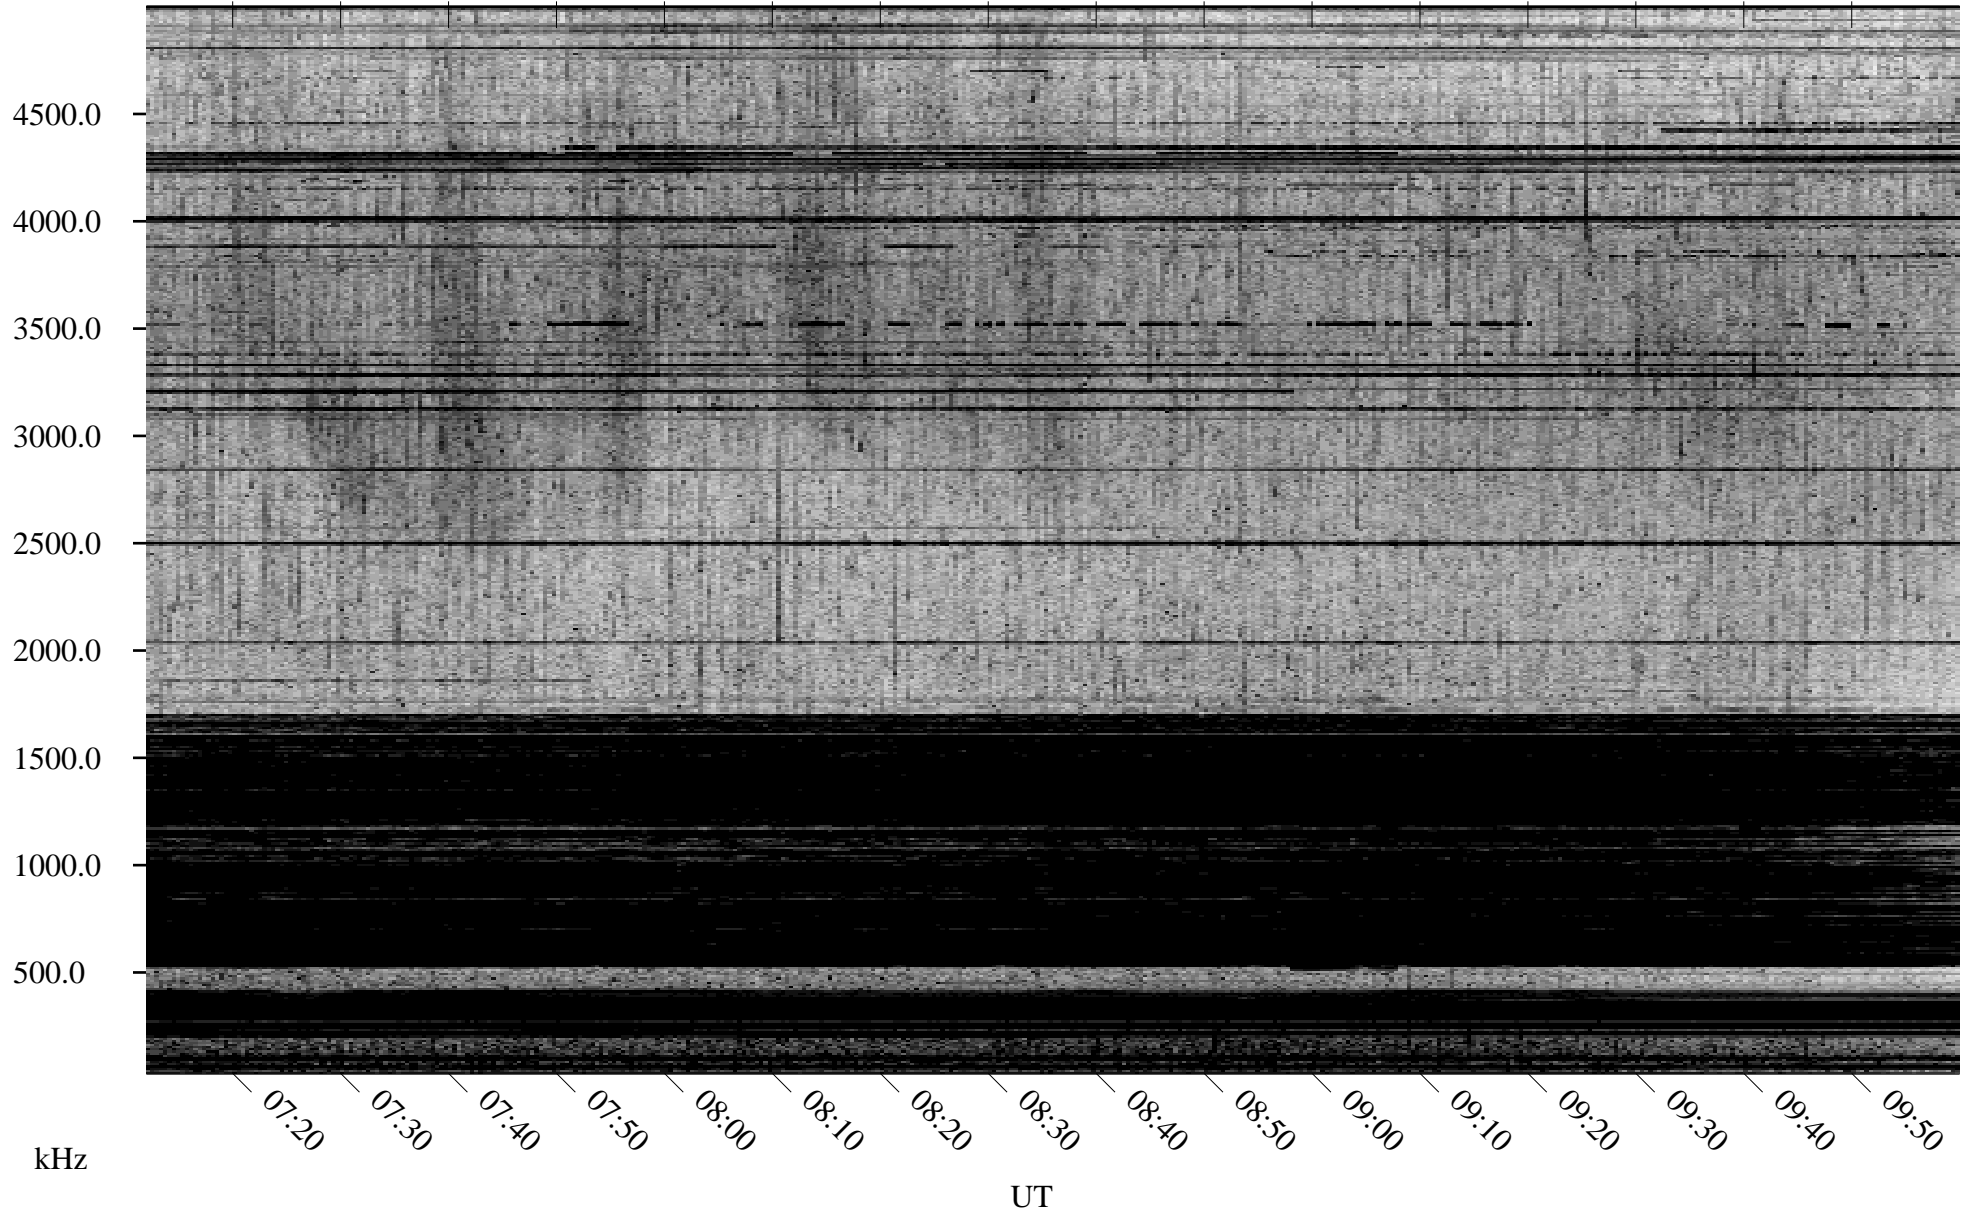

05/01/2004 Churchill, Manitoba

Linear Scale Black = 161 White = 15

ch04122l.r00m max_12

Page 1

05/01/2004 Churchill, Manitoba

Linear Scale Black = 161 White = 15

ch04122l.r00m max_12

Page 2

05/02/2004 Churchill, Manitoba

Linear Scale Black = 161 White = 15

ch04122l.r00m max_12

Page 3

05/02/2004 Churchill, Manitoba

Linear Scale Black = 161 White = 15

ch04122l.r00m max_12

Page 4

05/02/2004 Churchill, Manitoba

Linear Scale Black = 161 White = 15

ch04122l.r00m max_12

Page 5

05/02/2004 Churchill, Manitoba

Linear Scale Black = 161 White = 15

ch04122l.r00m max_12

Page 6

05/02/2004 Churchill, Manitoba

Linear Scale Black = 161 White = 15

ch041221.r00m max_12

Page 7

05/02/2004 Churchill, Manitoba

Linear Scale Black = 161 White = 15

ch04122l.r00m max_12