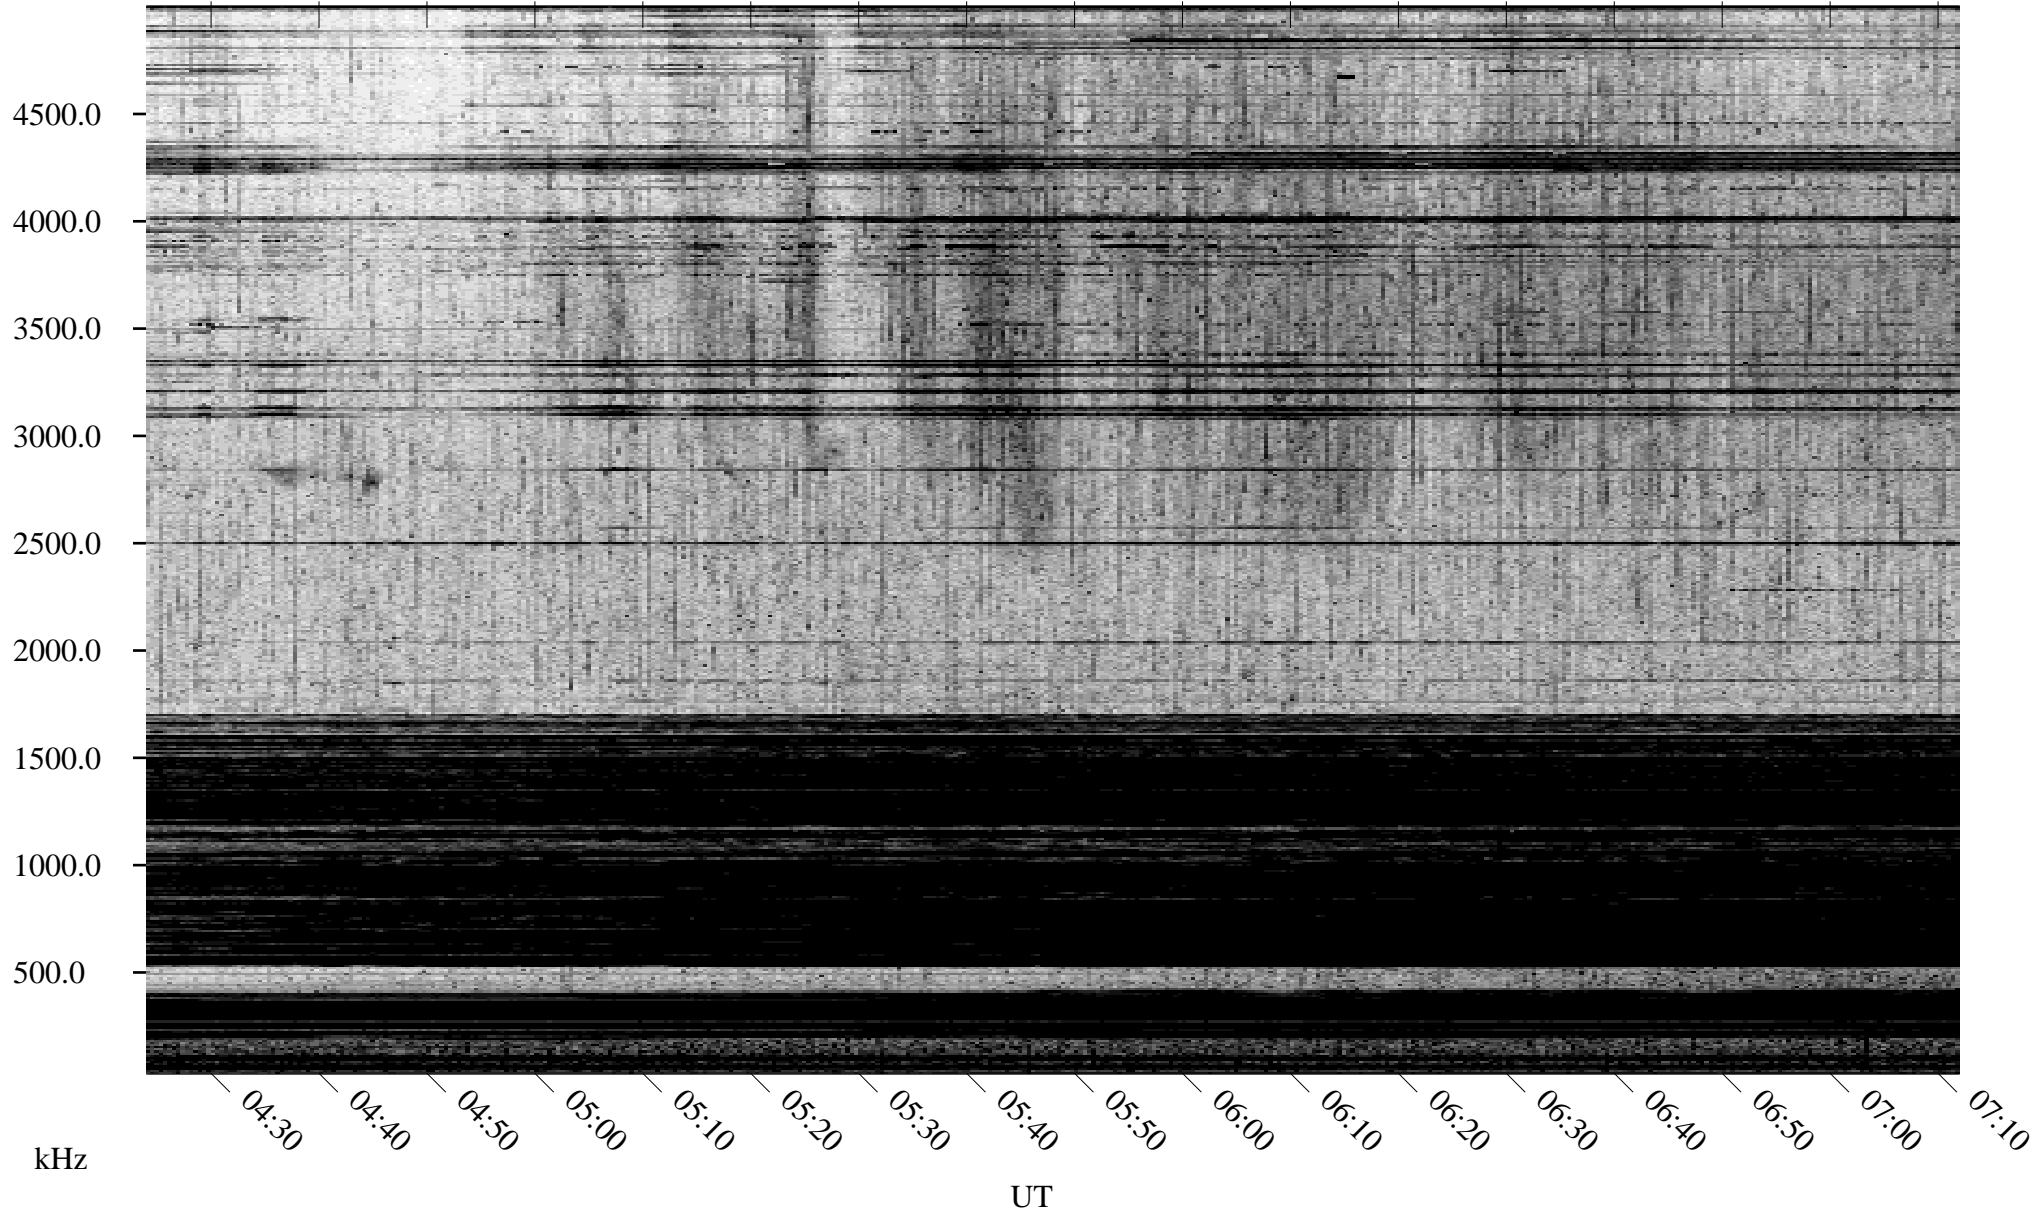

05/01/2004 Churchill, Manitoba

Linear Scale Black = 161 White = 15

ch04122l.r00m max_12

Page 1

05/01/2004 Churchill, Manitoba

Linear Scale Black = 161 White = 15

ch04122l.r00m max_12

Page 2

05/02/2004 Churchill, Manitoba

Linear Scale Black = 161 White = 15

ch04122l.r00m max_12

Page 3

05/02/2004 Churchill, Manitoba

Linear Scale Black = 161 White = 15

ch04122l.r00m max_12

Page 4

05/02/2004 Churchill, Manitoba

Linear Scale Black = 161 White = 15

ch04122l.r00m max_12

Page 5

05/02/2004 Churchill, Manitoba

Linear Scale Black = 161 White = 15

ch04122l.r00m max_12

Page 6

05/02/2004 Churchill, Manitoba

Linear Scale Black = 161 White = 15

ch041221.r00m max_12

Page 7

05/02/2004 Churchill, Manitoba

Linear Scale Black = 161 White = 15

ch04122l.r00m max_12