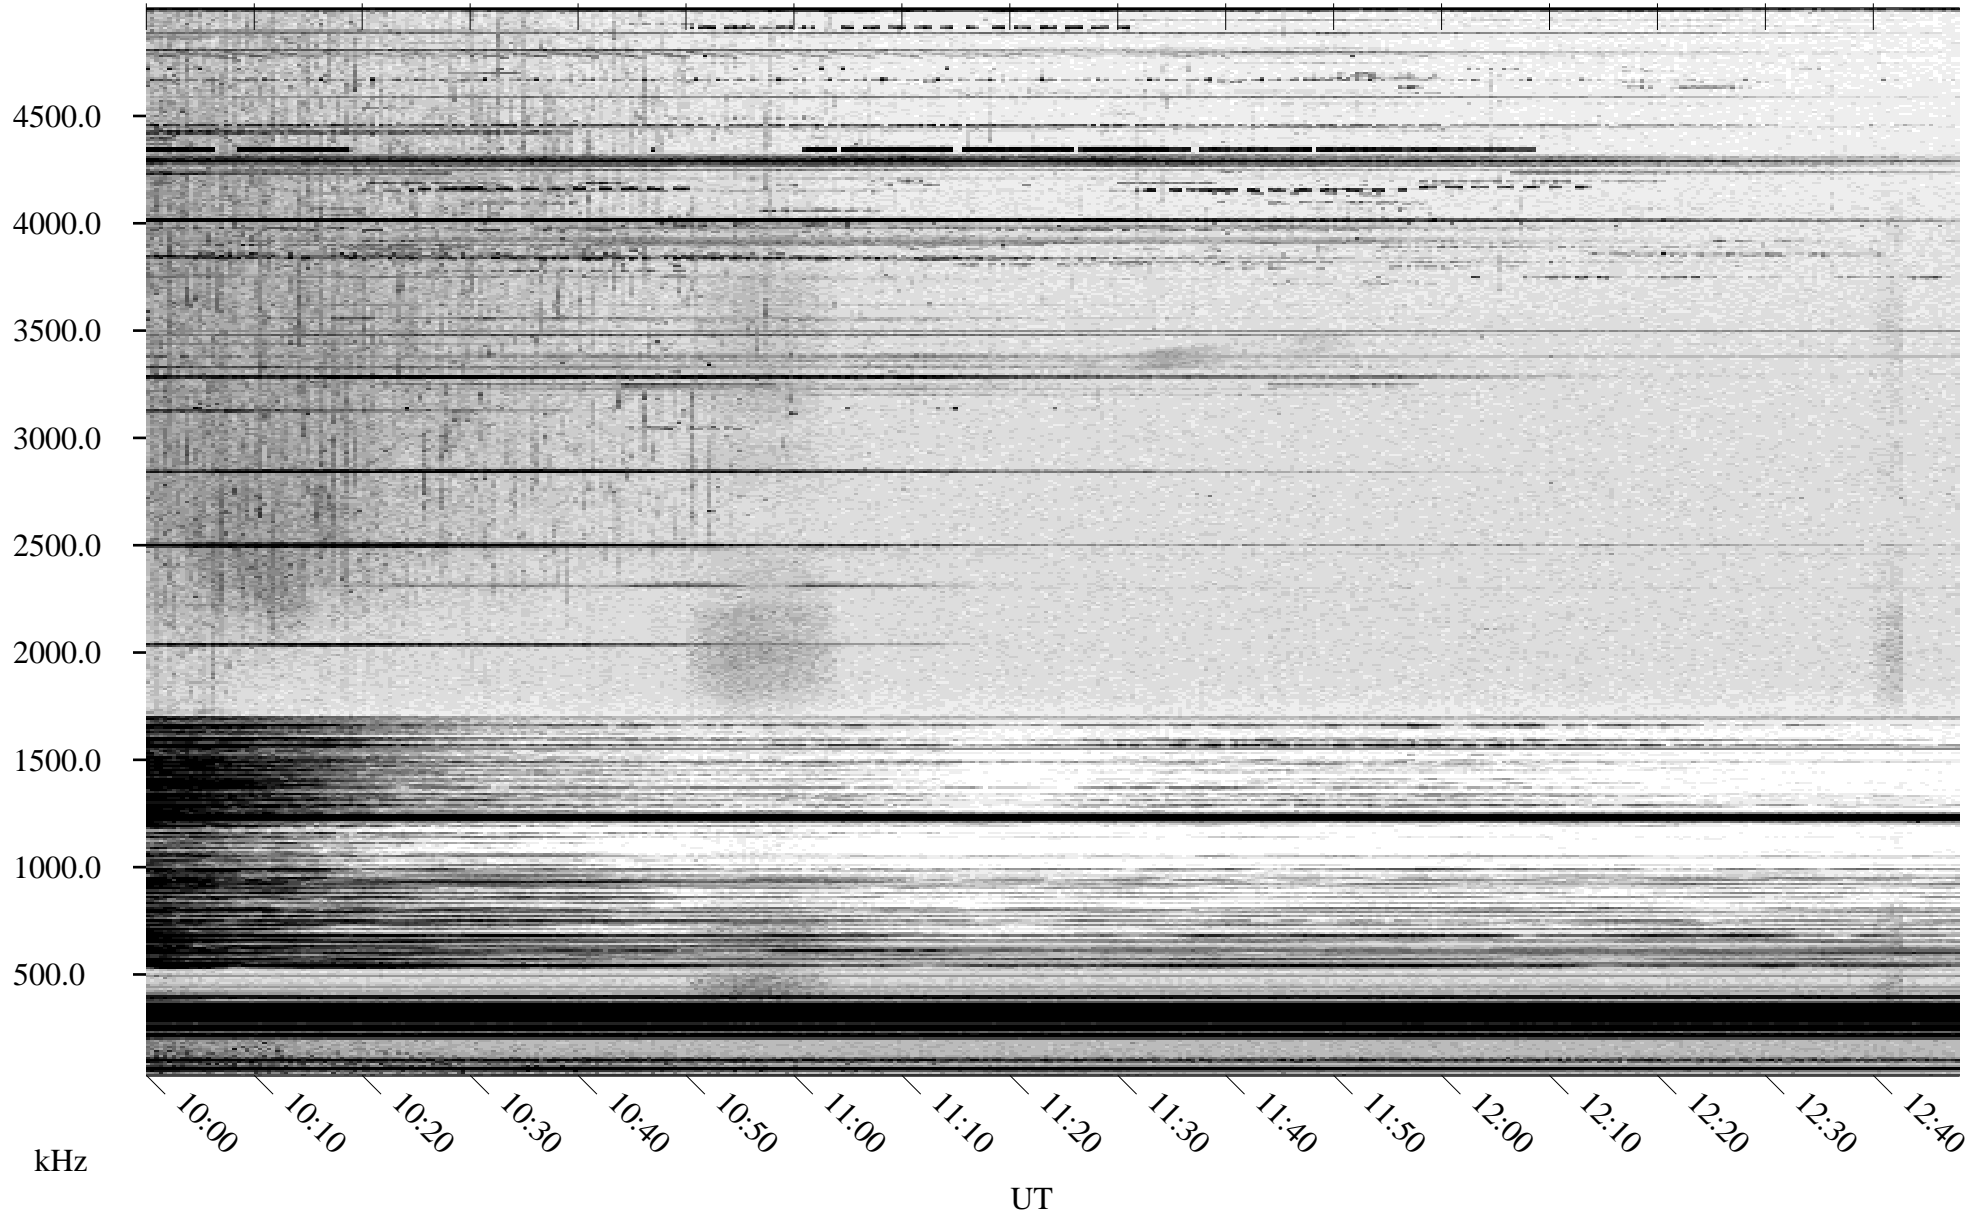

05/01/2004 Churchill, Manitoba

Linear Scale Black = 161 White = 15

ch04122l.r00m max_12

Page 1

05/01/2004 Churchill, Manitoba

Linear Scale Black = 161 White = 15

ch04122l.r00m max_12

Page 2

05/02/2004 Churchill, Manitoba

Linear Scale Black = 161 White = 15

ch04122l.r00m max_12

Page 3

05/02/2004 Churchill, Manitoba

Linear Scale Black = 161 White = 15

ch04122l.r00m max_12

Page 4

05/02/2004 Churchill, Manitoba

Linear Scale Black = 161 White = 15

ch04122l.r00m max_12

Page 5

05/02/2004 Churchill, Manitoba

Linear Scale Black = 161 White = 15

ch04122l.r00m max_12

Page 6

05/02/2004 Churchill, Manitoba

Linear Scale Black = 161 White = 15

ch041221.r00m max_12

Page 7

05/02/2004 Churchill, Manitoba

Linear Scale Black = 161 White = 15

ch04122l.r00m max_12