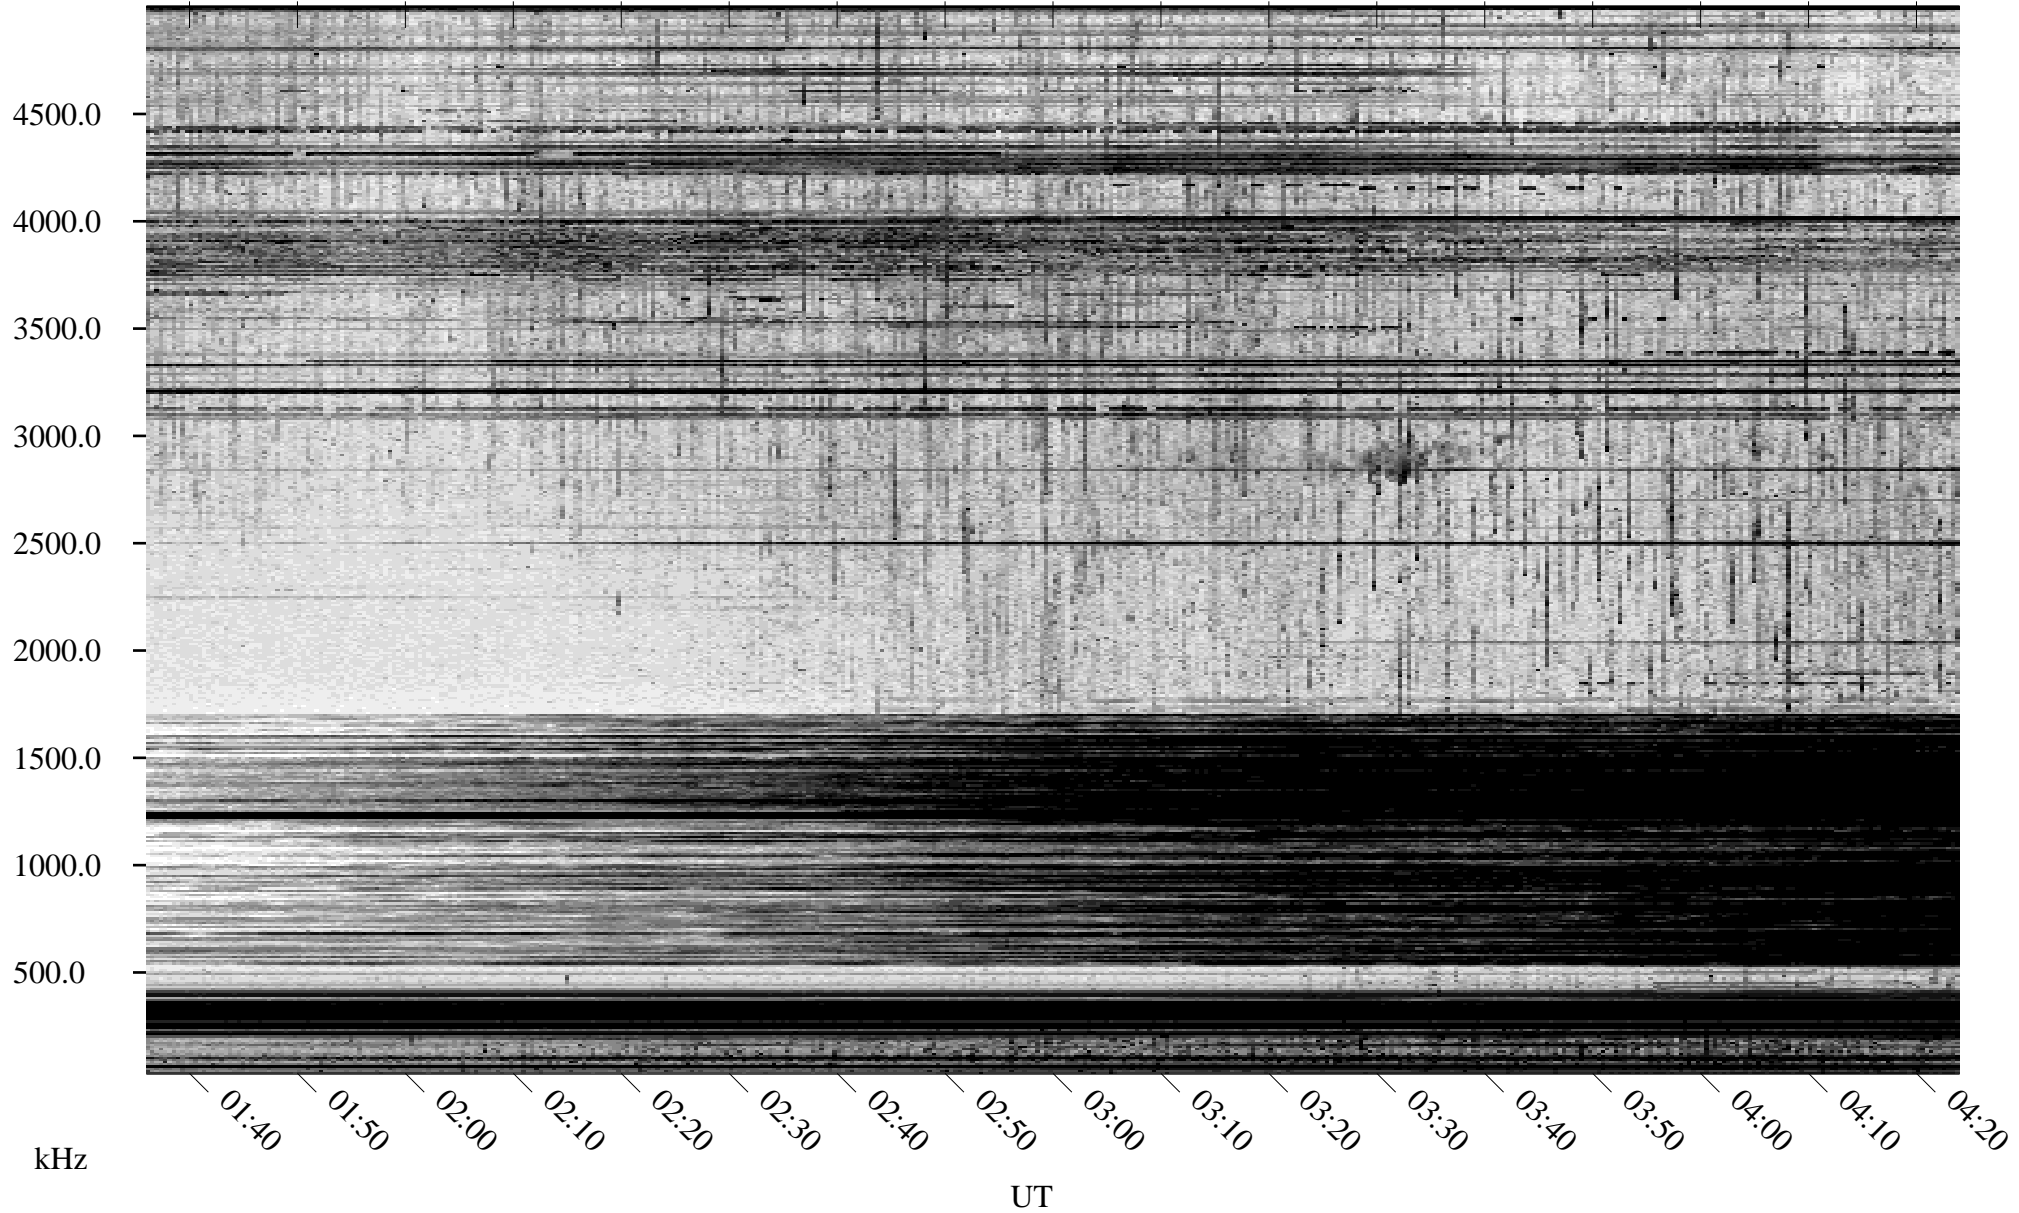

05/02/2004 Churchill, Manitoba

Linear Scale Black = 161 White = 15

ch041231.r00m max_12

Page 1

05/02/2004 Churchill, Manitoba

Linear Scale Black = 161 White = 15

ch041231.r00m max_12

Page 2

05/03/2004 Churchill, Manitoba

Linear Scale Black = 161 White = 15

ch04123l.r00m max_12

Page 3

05/03/2004 Churchill, Manitoba

Linear Scale Black = 161 White = 15

ch04123l.r00m max_12

Page 4

05/03/2004 Churchill, Manitoba

Linear Scale Black = 161 White = 15

ch04123l.r00m max_12

05/03/2004 Churchill, Manitoba

Linear Scale Black = 161 White = 15

ch04123l.r00m max_12

Page 6

05/03/2004 Churchill, Manitoba

Linear Scale Black = 161 White = 15

ch041231.r00m max_12

Page 7

05/03/2004 Churchill, Manitoba

Linear Scale

Black = 161

White = 15

ch04123l.r00m max_12