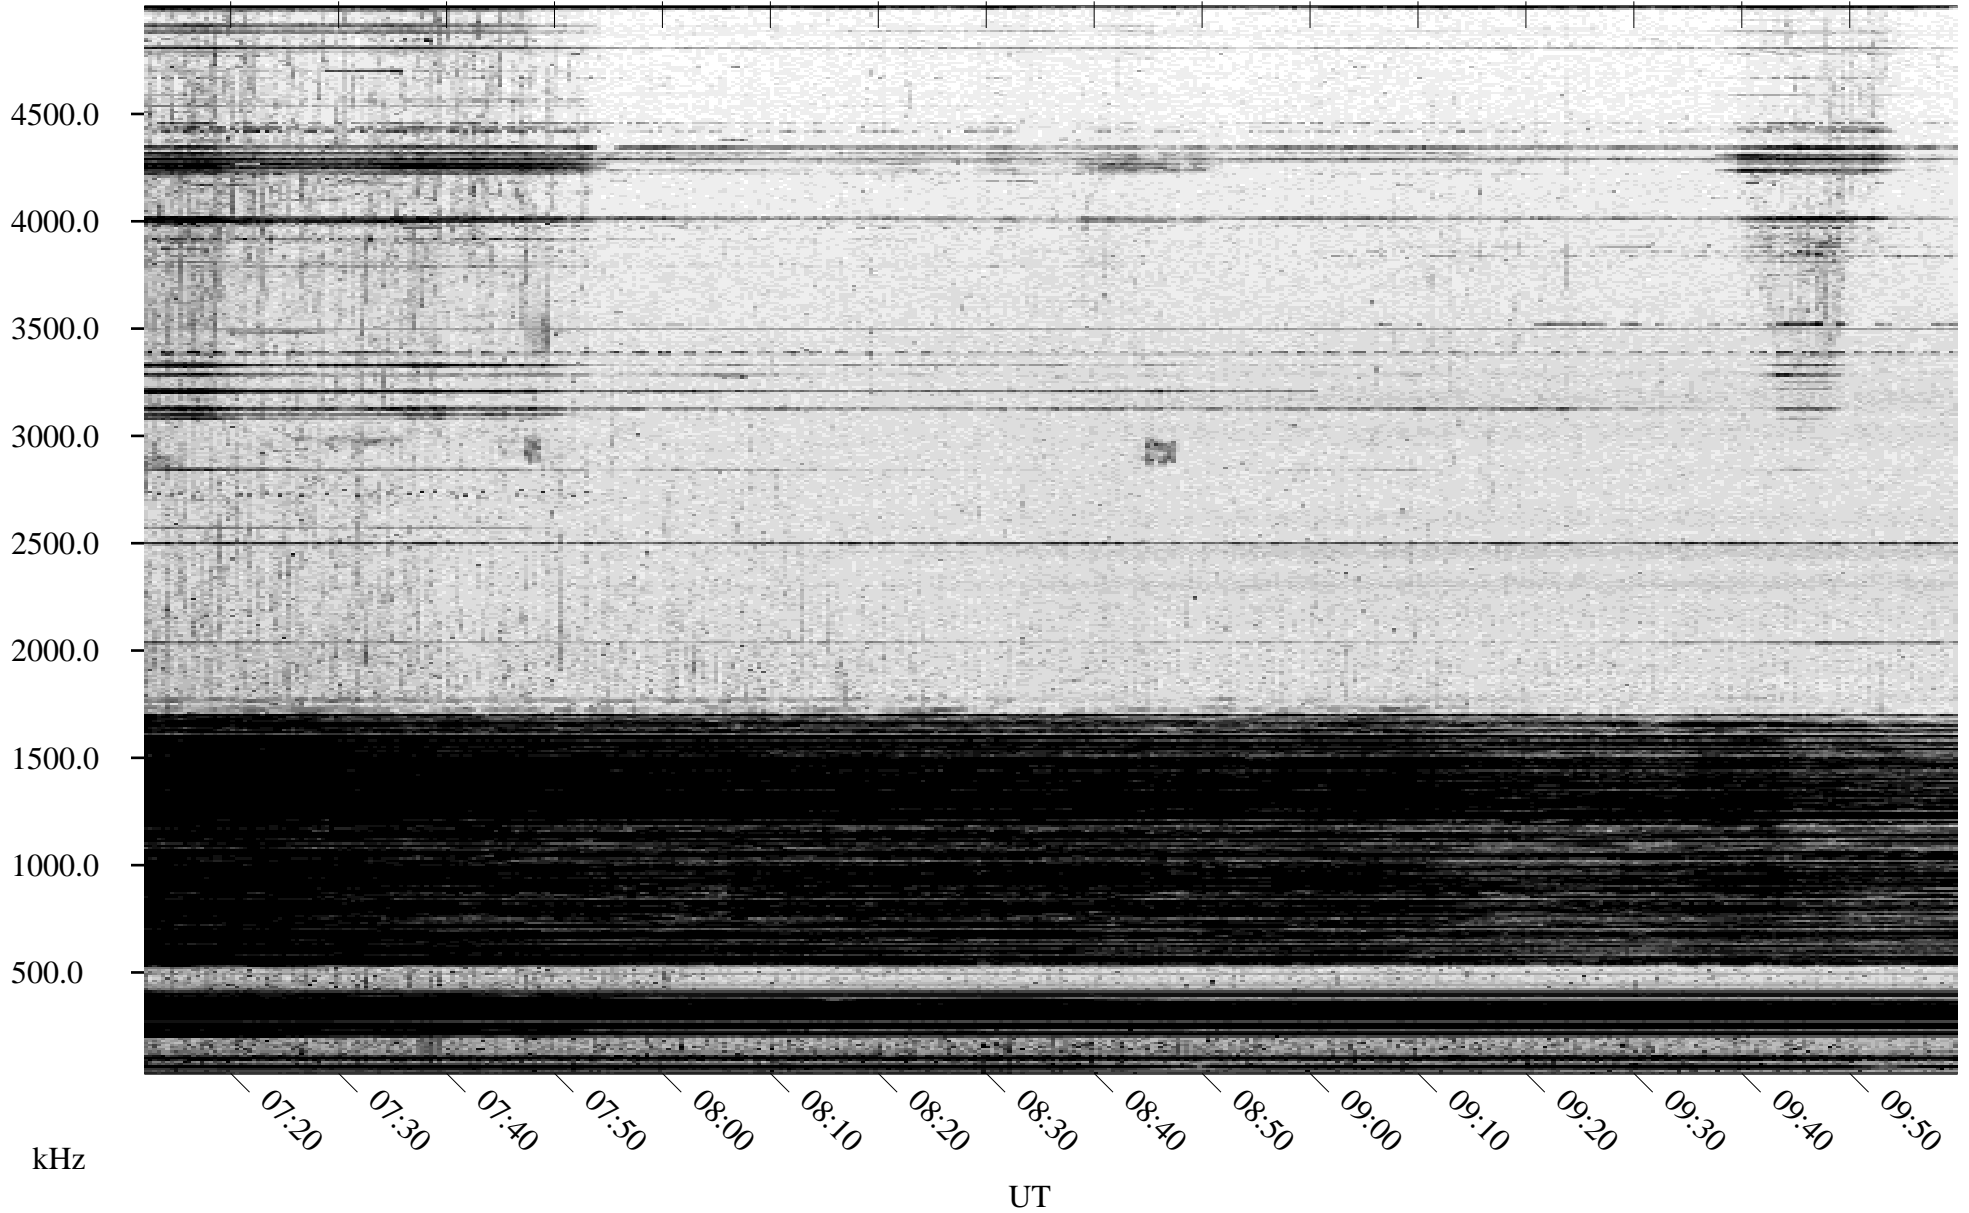

05/02/2004 Churchill, Manitoba

Linear Scale Black = 161 White = 15

ch041231.r00m max_12

Page 1

05/02/2004 Churchill, Manitoba

Linear Scale Black = 161 White = 15

ch041231.r00m max_12

Page 2

05/03/2004 Churchill, Manitoba

Linear Scale Black = 161 White = 15

ch04123l.r00m max_12

Page 3

05/03/2004 Churchill, Manitoba

Linear Scale Black = 161 White = 15

ch04123l.r00m max_12

Page 4

05/03/2004 Churchill, Manitoba

Linear Scale Black = 161 White = 15

ch04123l.r00m max_12

05/03/2004 Churchill, Manitoba

Linear Scale Black = 161 White = 15

ch04123l.r00m max_12

Page 6

05/03/2004 Churchill, Manitoba

Linear Scale Black = 161 White = 15

ch041231.r00m max_12

Page 7

05/03/2004 Churchill, Manitoba

Linear Scale

Black = 161

White = 15

ch04123l.r00m max_12