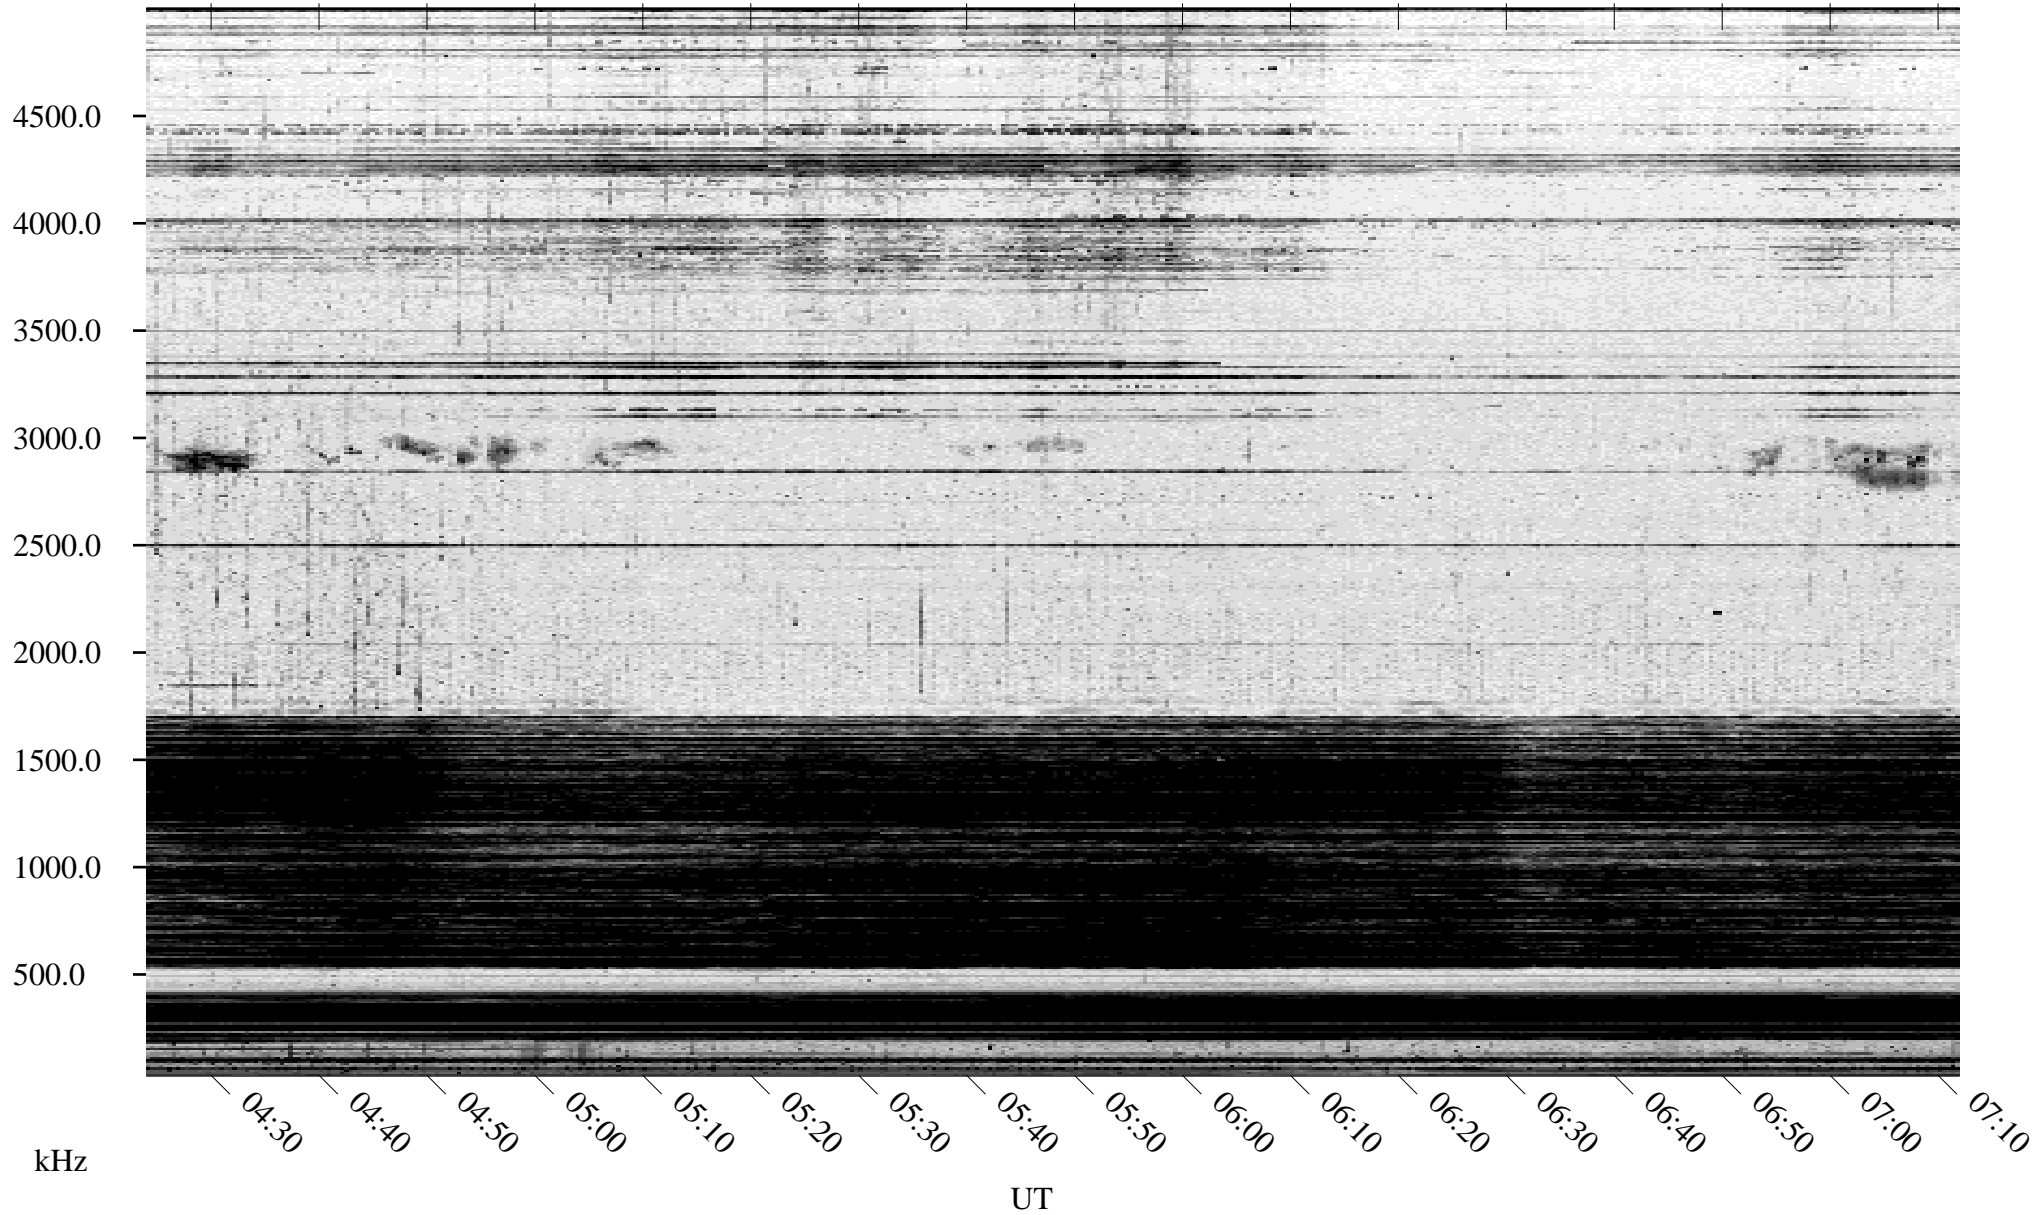

05/03/2004 Churchill, Manitoba

Linear Scale Black = 161 White = 15

ch04124l.r00m max_12

Page 1

05/03/2004 Churchill, Manitoba

Linear Scale Black = 161 White = 15

ch04124l.r00m max_12

Page 2

05/04/2004 Churchill, Manitoba

Linear Scale Black = 161 White = 15

ch04124l.r00m max_12

Page 3

05/04/2004 Churchill, Manitoba

Linear Scale Black = 161 White = 15

ch04124l.r00m max_12

Page 4

05/04/2004 Churchill, Manitoba

Linear Scale Black = 161 White = 15

ch04124l.r00m max_12

Page 5

05/04/2004 Churchill, Manitoba

Linear Scale Black = 161 White = 15

ch04124l.r00m max_12

Page 6

05/04/2004 Churchill, Manitoba

Linear Scale Black = 161 White = 15

ch04124l.r00m max_12

Page 7

05/04/2004 Churchill, Manitoba

Linear Scale Black = 161 White = 15

ch04124l.r00m max_12