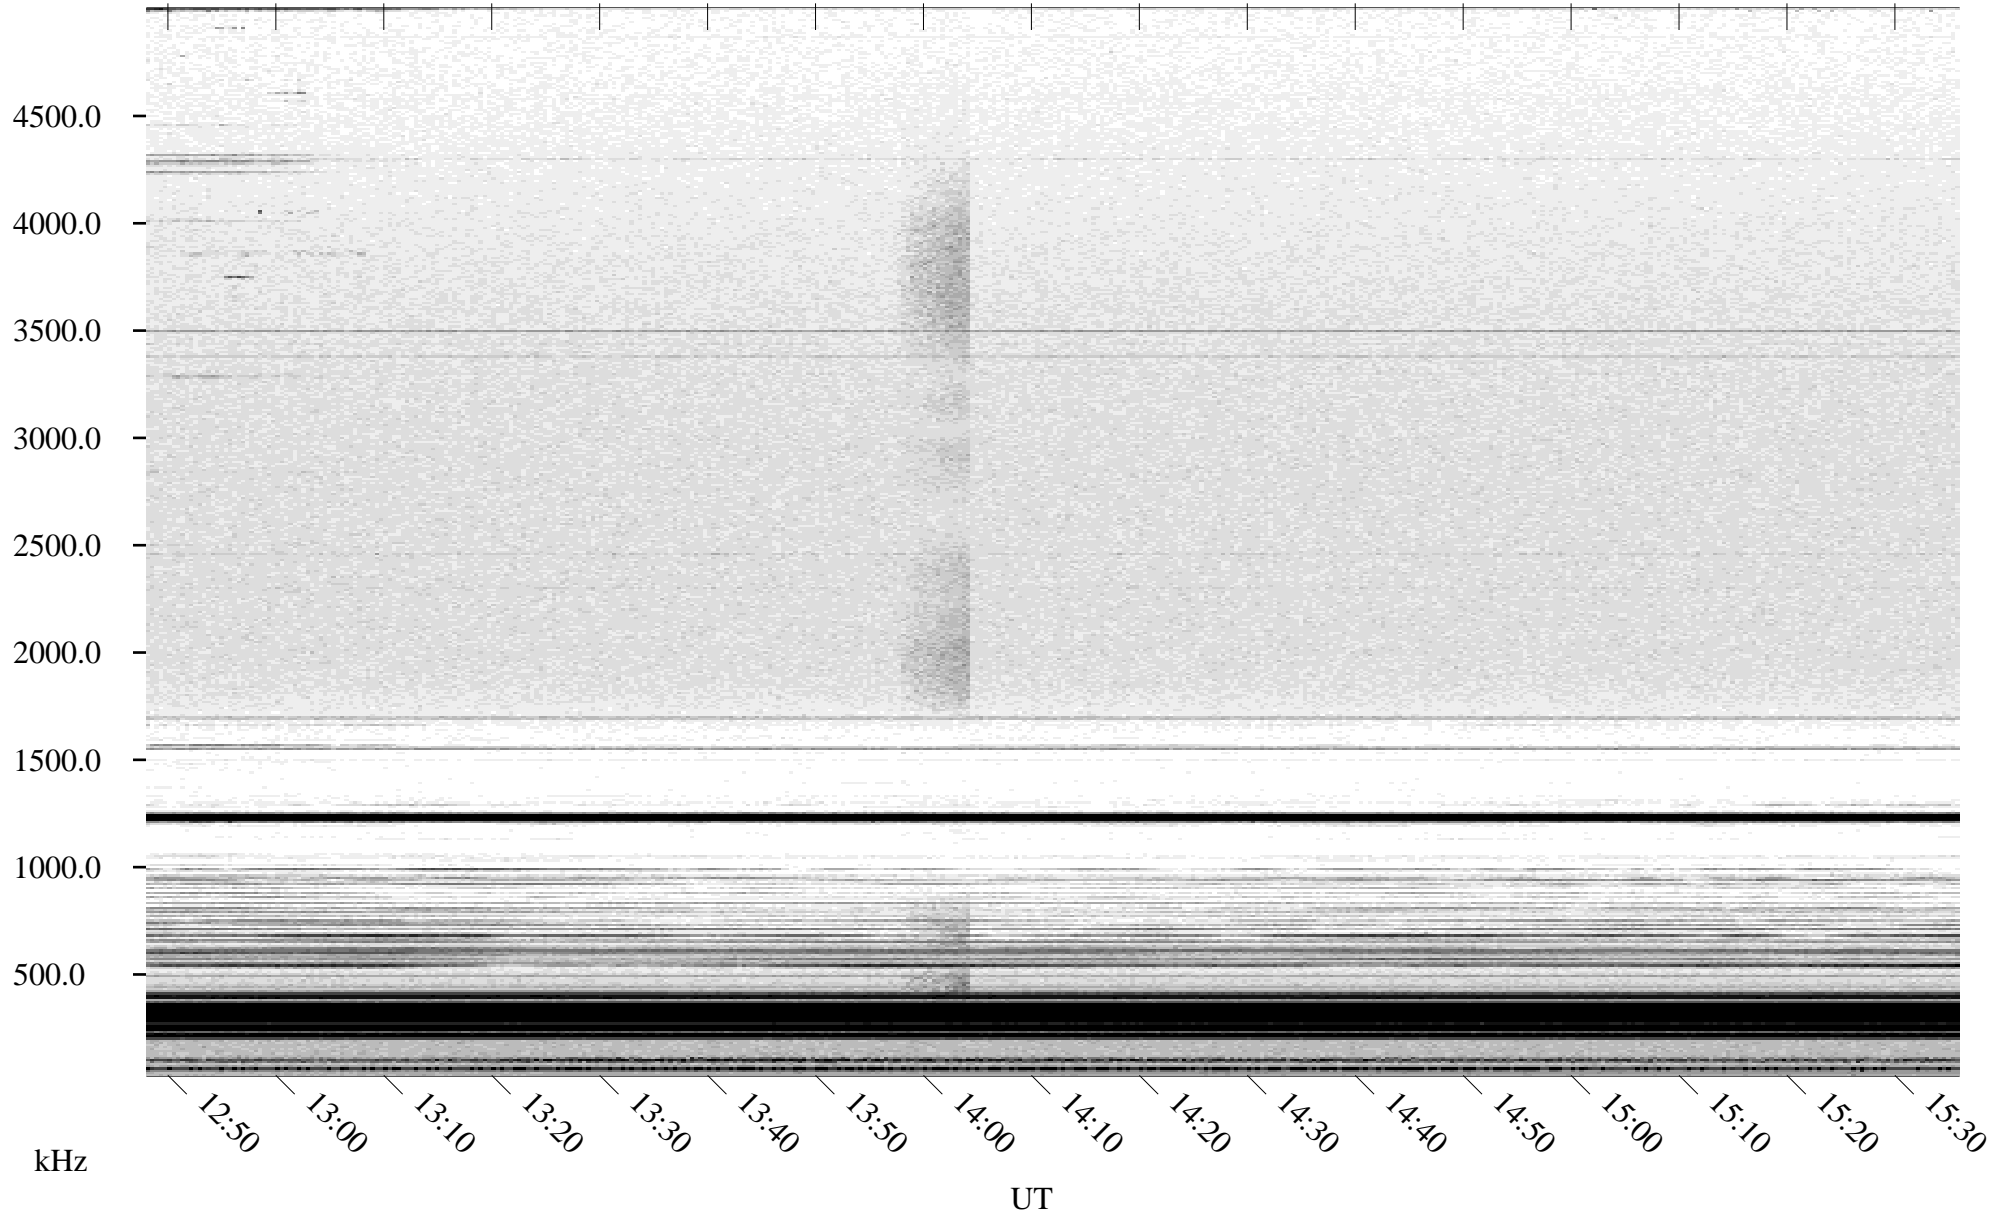

05/03/2004 Churchill, Manitoba

Linear Scale Black = 161 White = 15

ch04124l.r00m max_12

Page 1

05/03/2004 Churchill, Manitoba

Linear Scale Black = 161 White = 15

ch04124l.r00m max_12

Page 2

05/04/2004 Churchill, Manitoba

Linear Scale Black = 161 White = 15

ch04124l.r00m max_12

Page 3

05/04/2004 Churchill, Manitoba

Linear Scale Black = 161 White = 15

ch04124l.r00m max_12

Page 4

05/04/2004 Churchill, Manitoba

Linear Scale Black = 161 White = 15

ch04124l.r00m max_12

Page 5

05/04/2004 Churchill, Manitoba

Linear Scale Black = 161 White = 15

ch04124l.r00m max_12

Page 6

05/04/2004 Churchill, Manitoba

Linear Scale Black = 161 White = 15

ch04124l.r00m max_12

Page 7

05/04/2004 Churchill, Manitoba

Linear Scale Black = 161 White = 15

ch04124l.r00m max_12