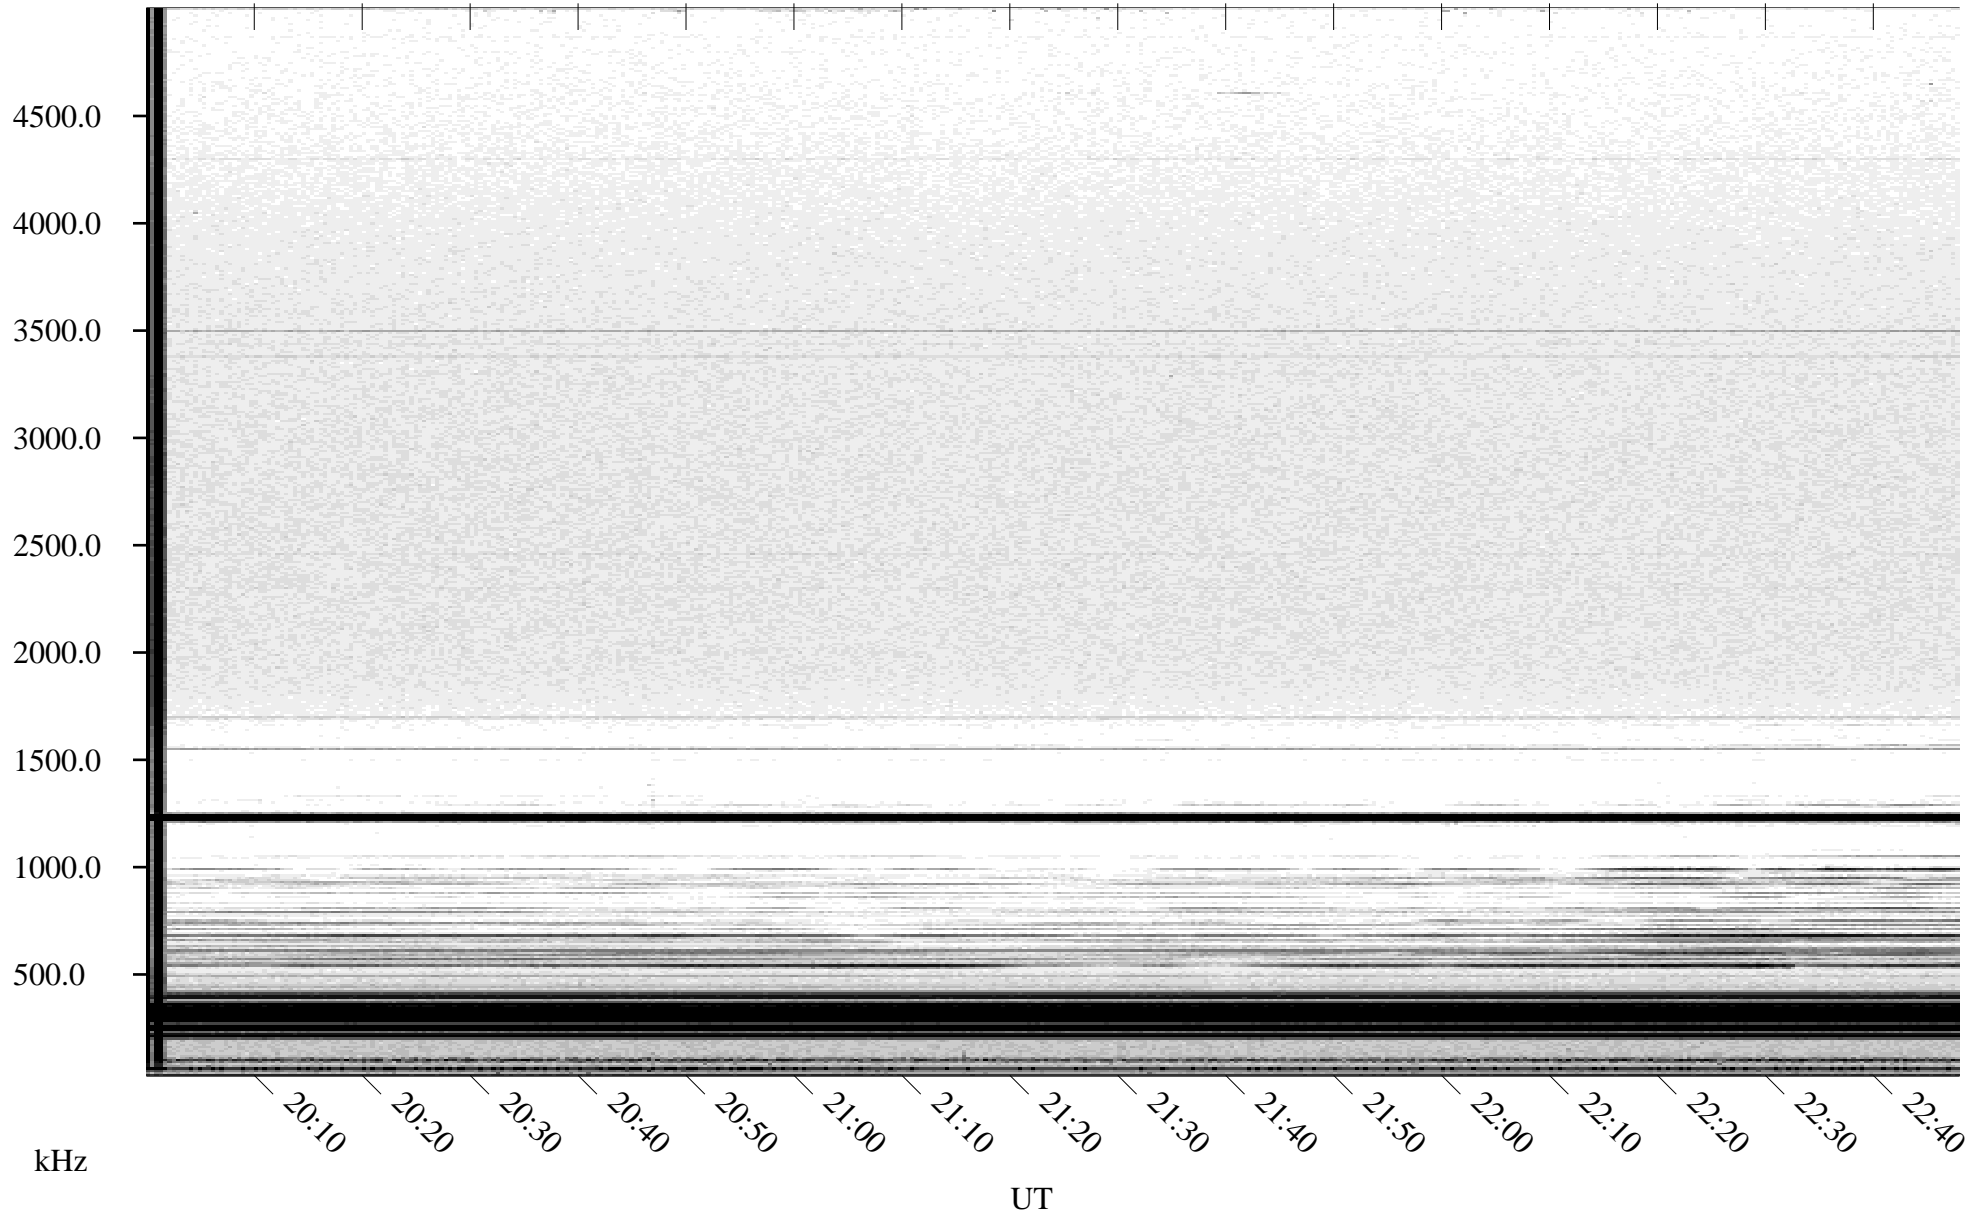

05/03/2004 Churchill, Manitoba

Linear Scale Black = 161 White = 15

ch04124l.r00m max_12

Page 1

05/03/2004 Churchill, Manitoba

Linear Scale Black = 161 White = 15

ch04124l.r00m max_12

Page 2

05/04/2004 Churchill, Manitoba

Linear Scale Black = 161 White = 15

ch04124l.r00m max_12

Page 3

05/04/2004 Churchill, Manitoba

Linear Scale Black = 161 White = 15

ch04124l.r00m max_12

Page 4

05/04/2004 Churchill, Manitoba

Linear Scale Black = 161 White = 15

ch04124l.r00m max_12

Page 5

05/04/2004 Churchill, Manitoba

Linear Scale Black = 161 White = 15

ch04124l.r00m max_12

Page 6

05/04/2004 Churchill, Manitoba

Linear Scale Black = 161 White = 15

ch04124l.r00m max_12

Page 7

05/04/2004 Churchill, Manitoba

Linear Scale Black = 161 White = 15

ch04124l.r00m max_12