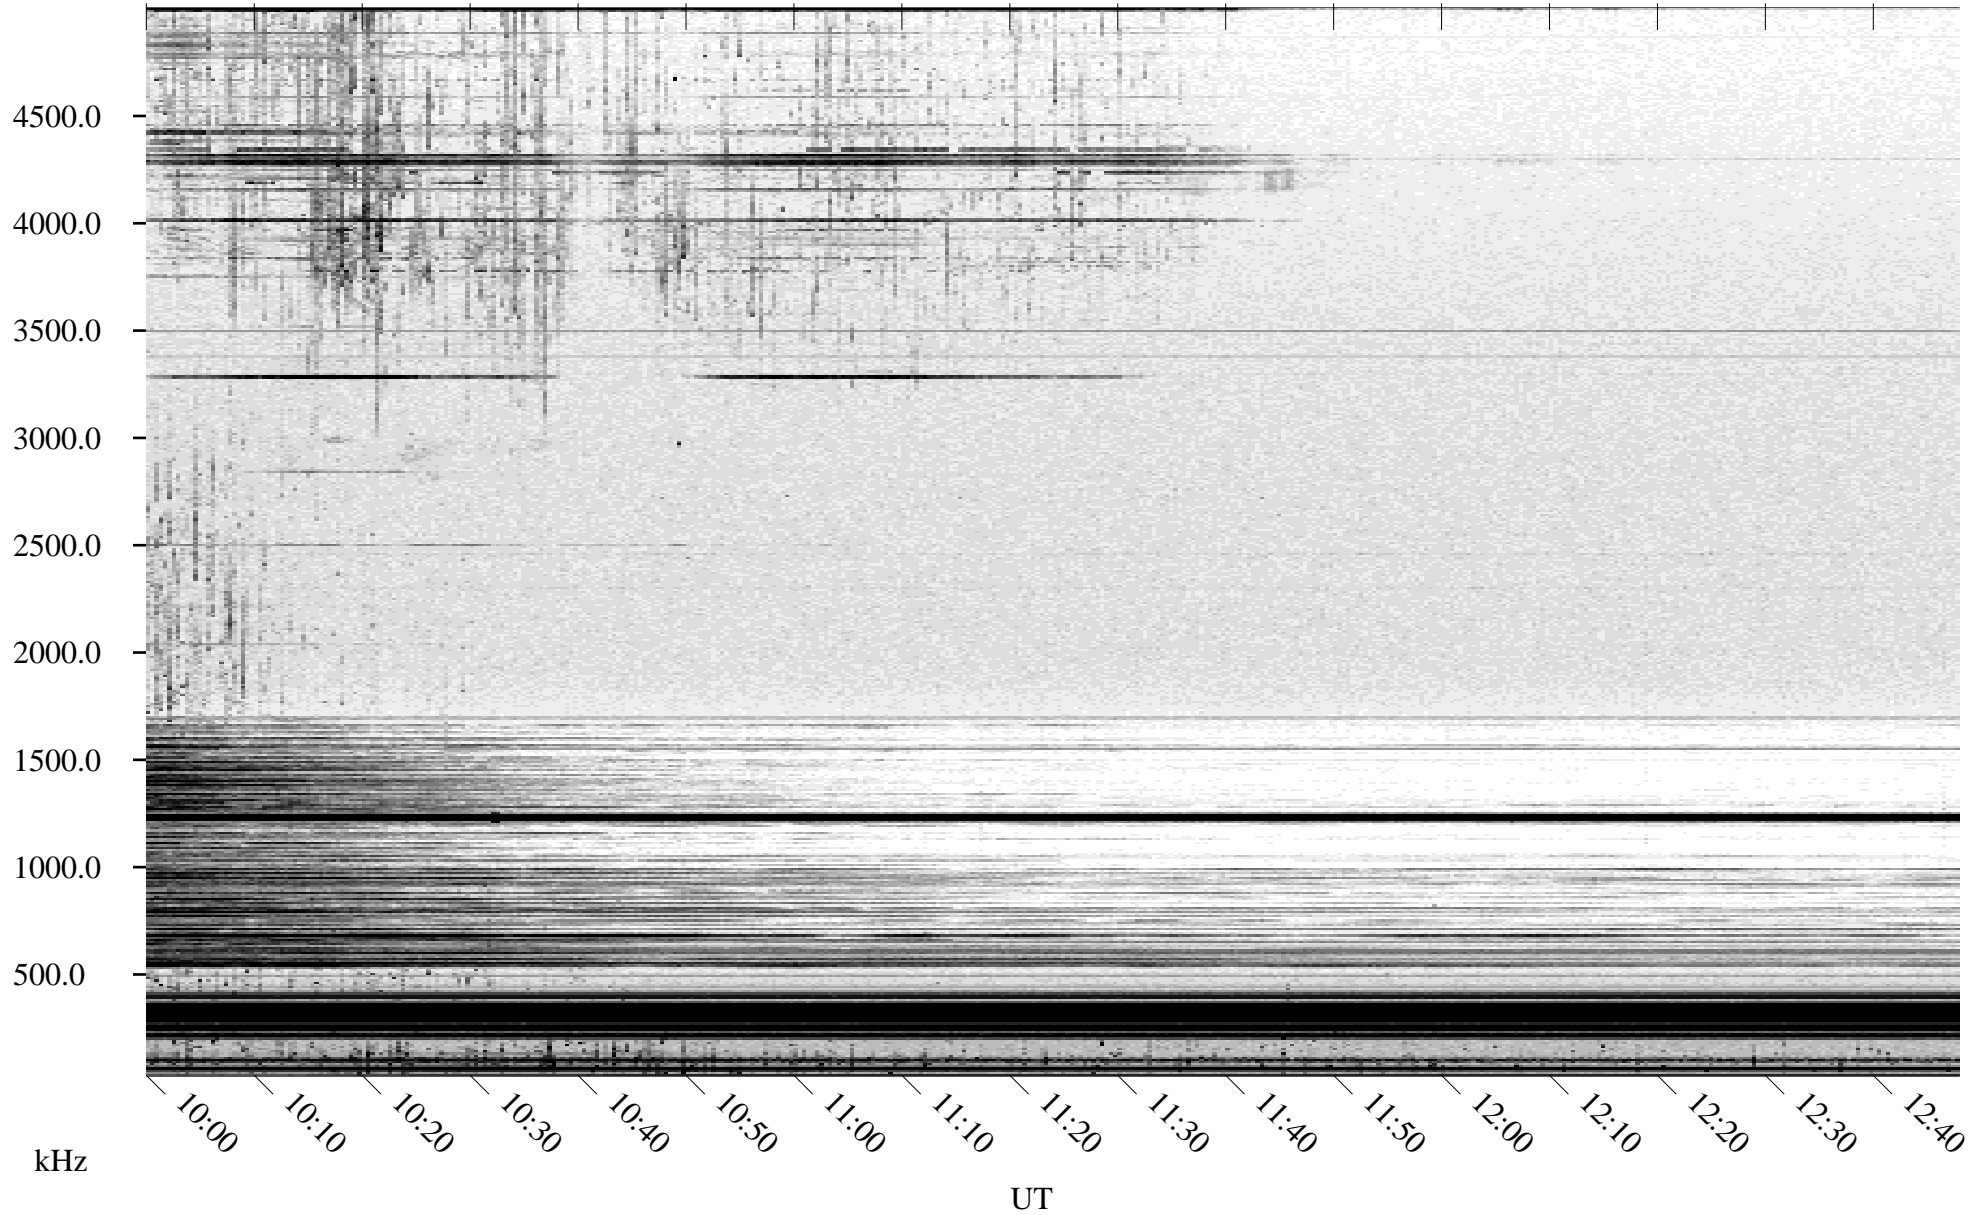

05/04/2004 Churchill, Manitoba

Linear Scale Black = 161 White = 15

ch041251.r00m max_12

Page 1

05/04/2004 Churchill, Manitoba

Linear Scale Black = 161 White = 15

ch041251.r00m max_12

Page 2

05/05/2004 Churchill, Manitoba

Linear Scale Black = 161 White = 15

ch041251.r00m max_12

Page 3

05/05/2004 Churchill, Manitoba

Linear Scale Black = 161 White = 15

ch041251.r00m max_12

Page 4

05/05/2004 Churchill, Manitoba

Linear Scale Black = 161 White = 15

ch04125l.r00m max_12

Page 5

05/05/2004 Churchill, Manitoba

Linear Scale Black = 161 White = 15

ch041251.r00m max_12

Page 6

05/05/2004 Churchill, Manitoba

Linear Scale

Black = 161

White = 15

ch041251.r00m max_12

Page 7

05/05/2004 Churchill, Manitoba

Linear Scale Black = 161 White = 15