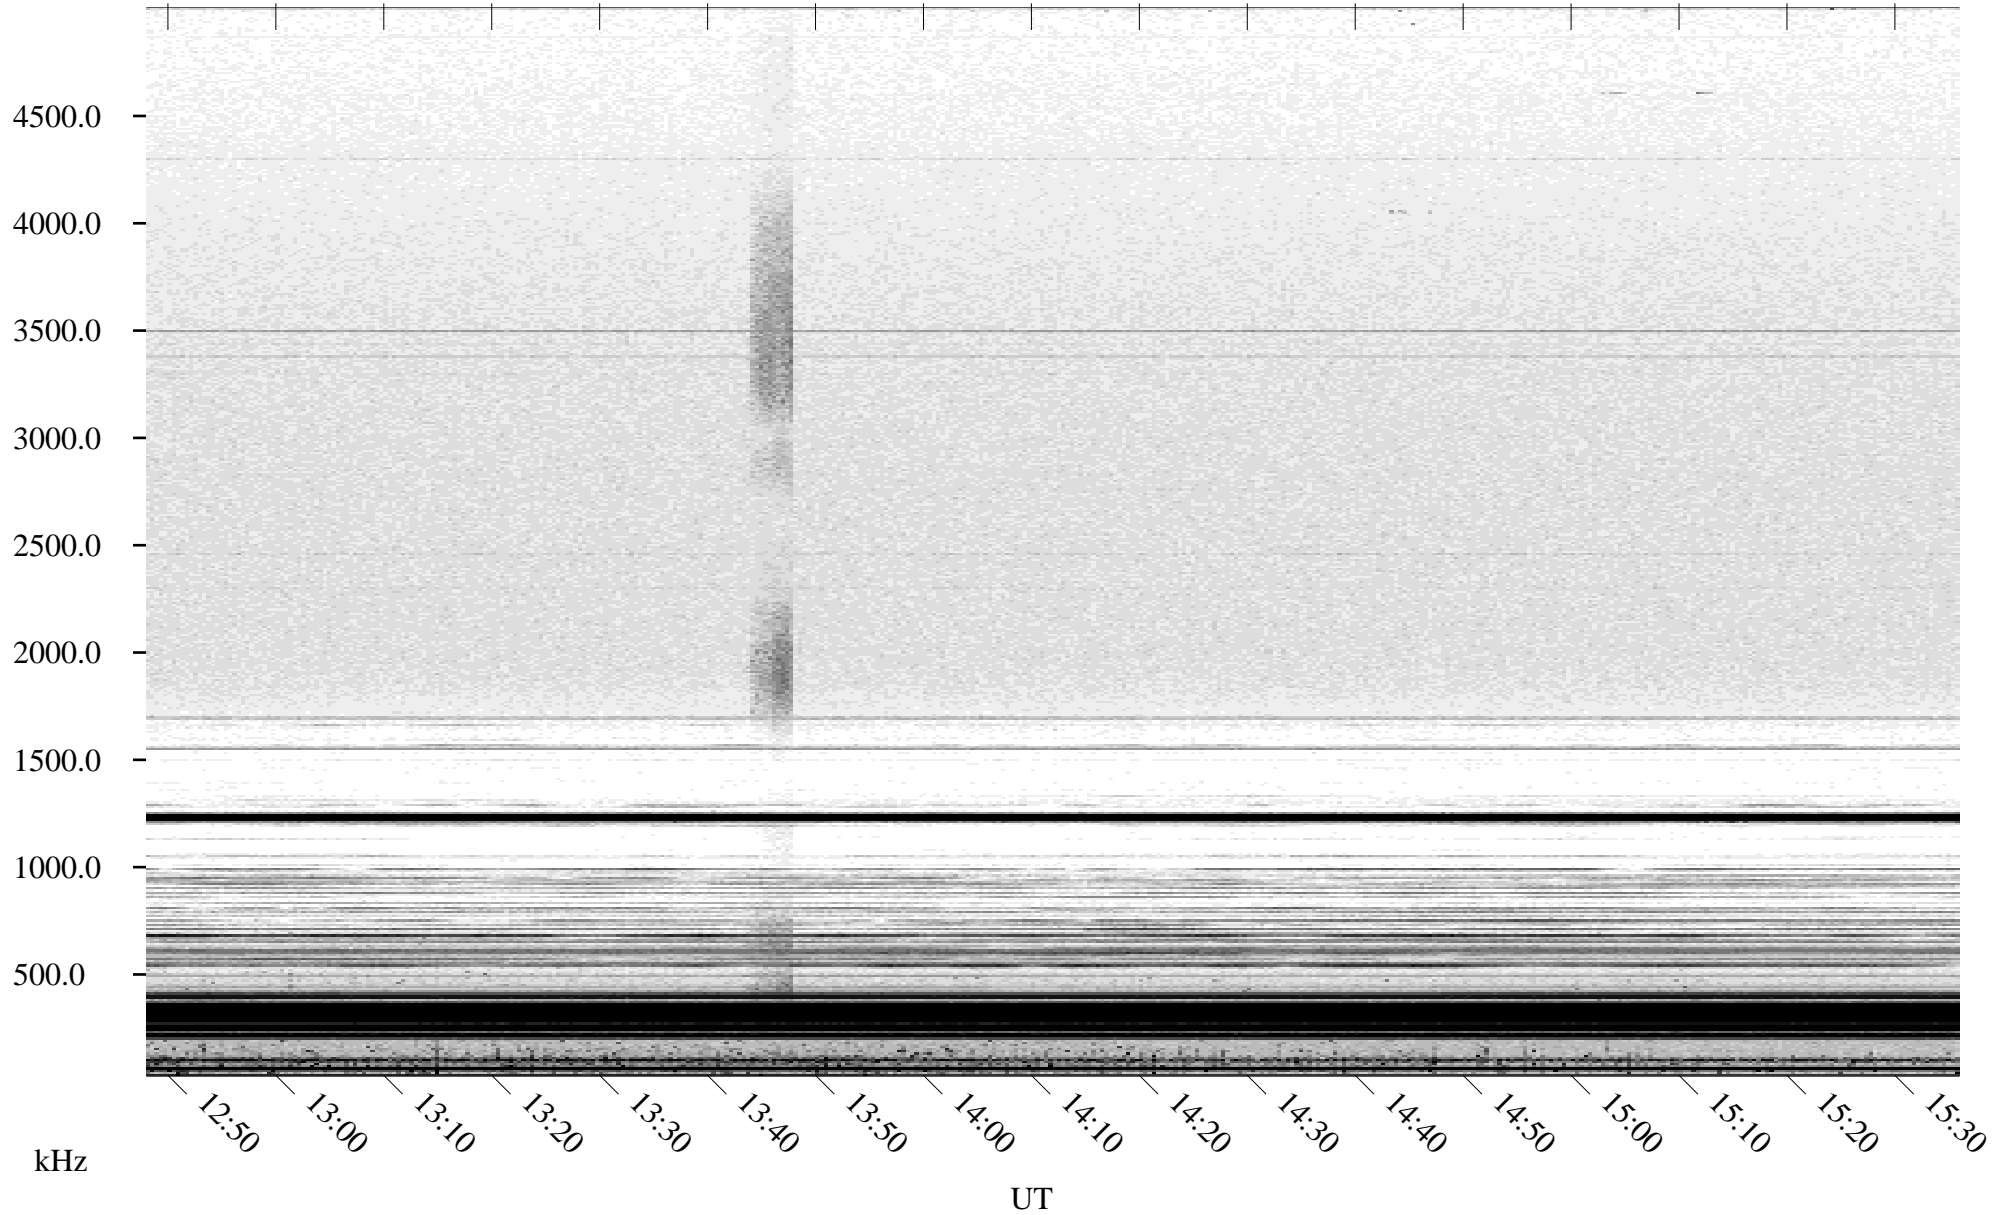

05/05/2004 Churchill, Manitoba

Linear Scale Black = 161 White = 15

ch04126l.r00m max_12

Page 1

05/05/2004 Churchill, Manitoba

Linear Scale Black = 161 White = 15

ch04126l.r00m max_12

Page 2

05/06/2004 Churchill, Manitoba

Linear Scale Black = 161 White = 15

ch04126l.r00m max_12

Page 3

05/06/2004 Churchill, Manitoba

Linear Scale Black = 161 White = 15

ch04126l.r00m max_12

Page 4

05/06/2004 Churchill, Manitoba

Linear Scale Black = 161 White = 15

ch04126l.r00m max_12

Page 5

05/06/2004 Churchill, Manitoba

Linear Scale Black = 161 White = 15

ch04126l.r00m max_12

Page 6

05/06/2004 Churchill, Manitoba

Linear Scale Black = 161 White = 15

ch04126l.r00m max_12

Page 7

05/06/2004 Churchill, Manitoba

Linear Scale Black = 161 White = 15

ch04126l.r00m max_12