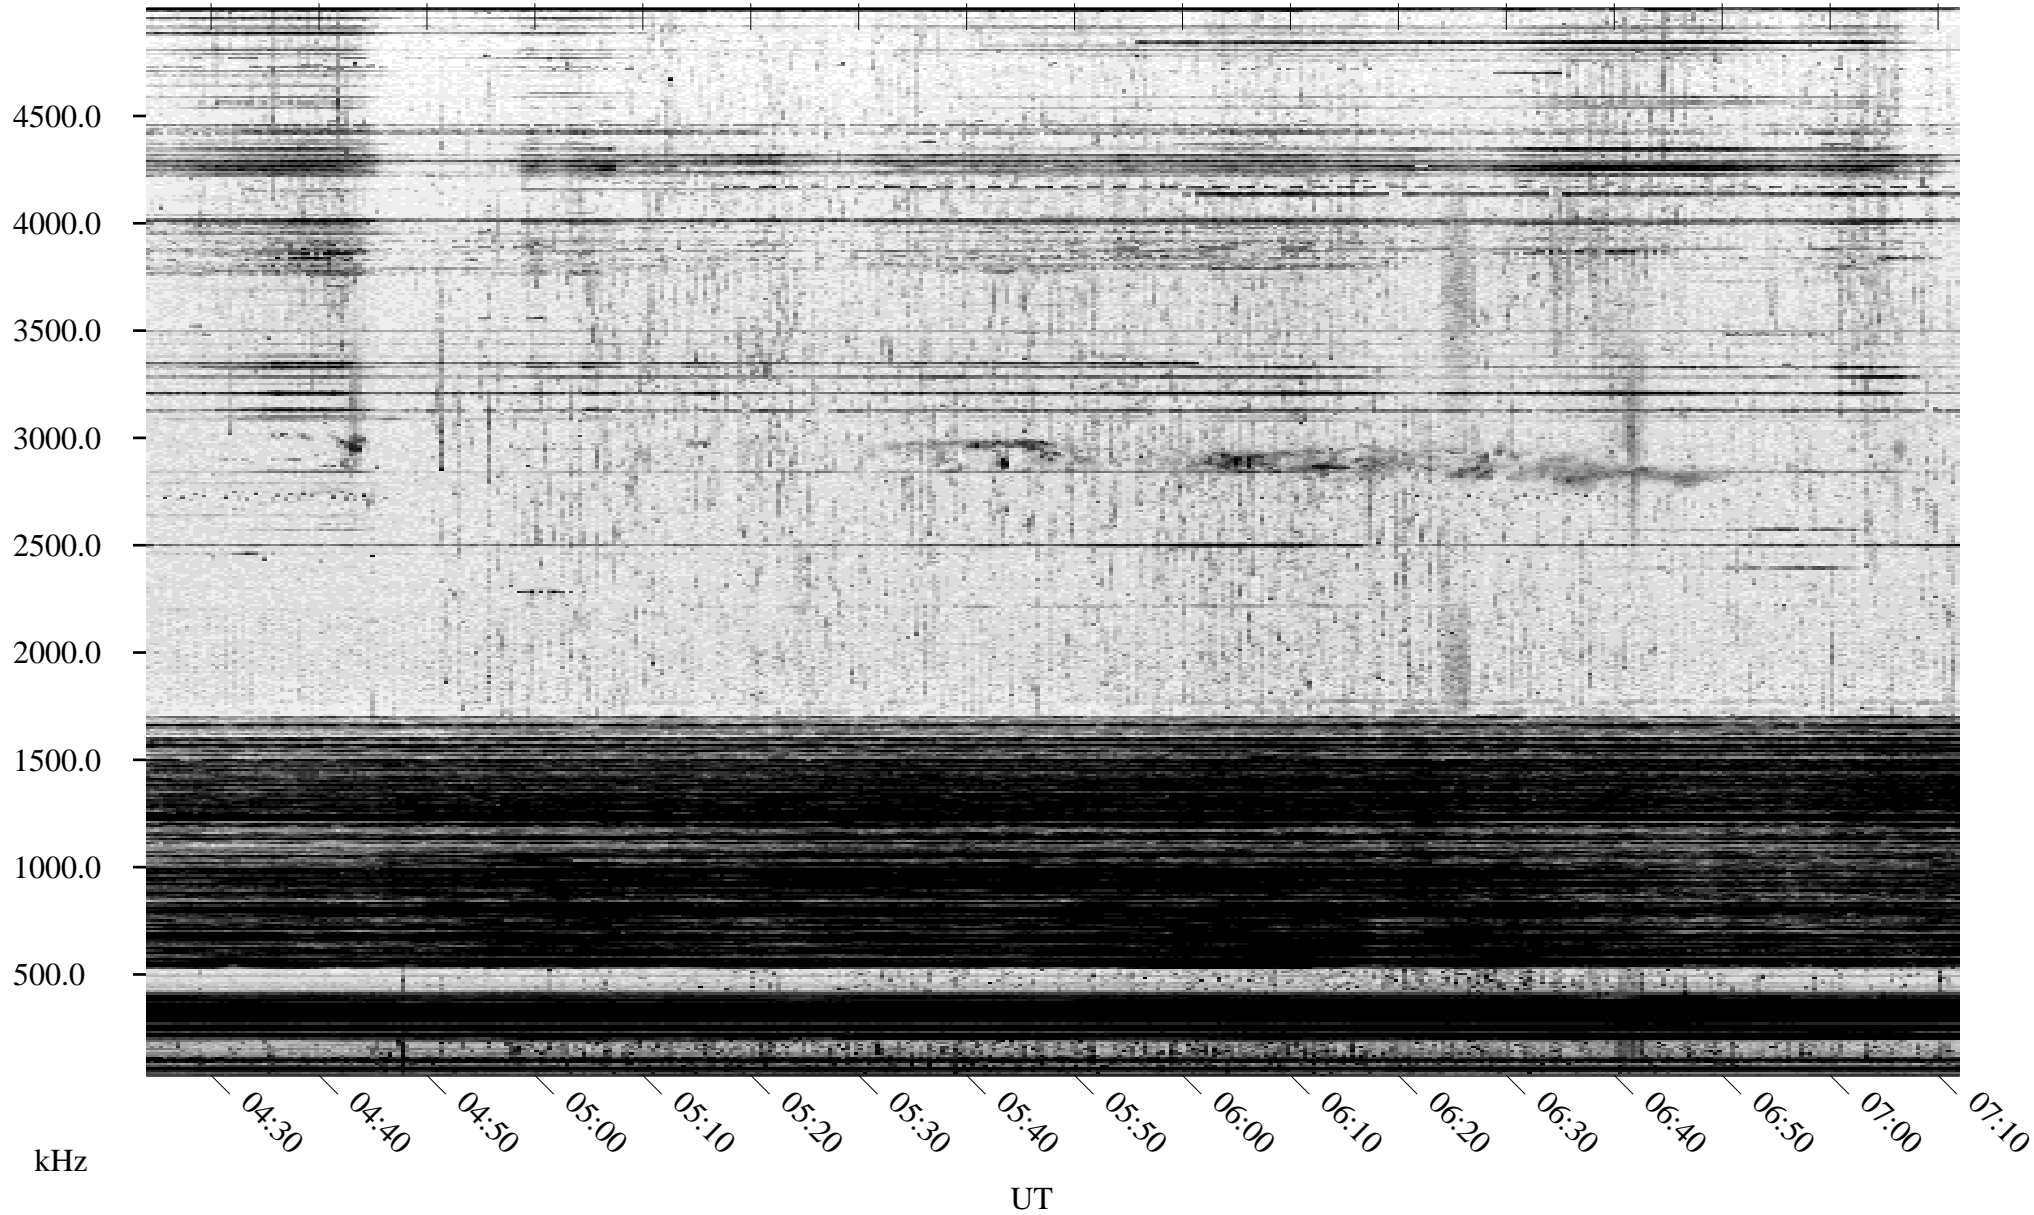

05/05/2004 Churchill, Manitoba

Linear Scale Black = 161 White = 15

ch04126l.r00m max_12

Page 1

05/05/2004 Churchill, Manitoba

Linear Scale Black = 161 White = 15

ch04126l.r00m max_12

Page 2

05/06/2004 Churchill, Manitoba

Linear Scale Black = 161 White = 15

ch04126l.r00m max_12

Page 3

05/06/2004 Churchill, Manitoba

Linear Scale Black = 161 White = 15

ch04126l.r00m max_12

Page 4

05/06/2004 Churchill, Manitoba

Linear Scale Black = 161 White = 15

ch04126l.r00m max_12

Page 5

05/06/2004 Churchill, Manitoba

Linear Scale Black = 161 White = 15

ch04126l.r00m max_12

Page 6

05/06/2004 Churchill, Manitoba

Linear Scale Black = 161 White = 15

ch04126l.r00m max_12

Page 7

05/06/2004 Churchill, Manitoba

Linear Scale Black = 161 White = 15

ch04126l.r00m max_12