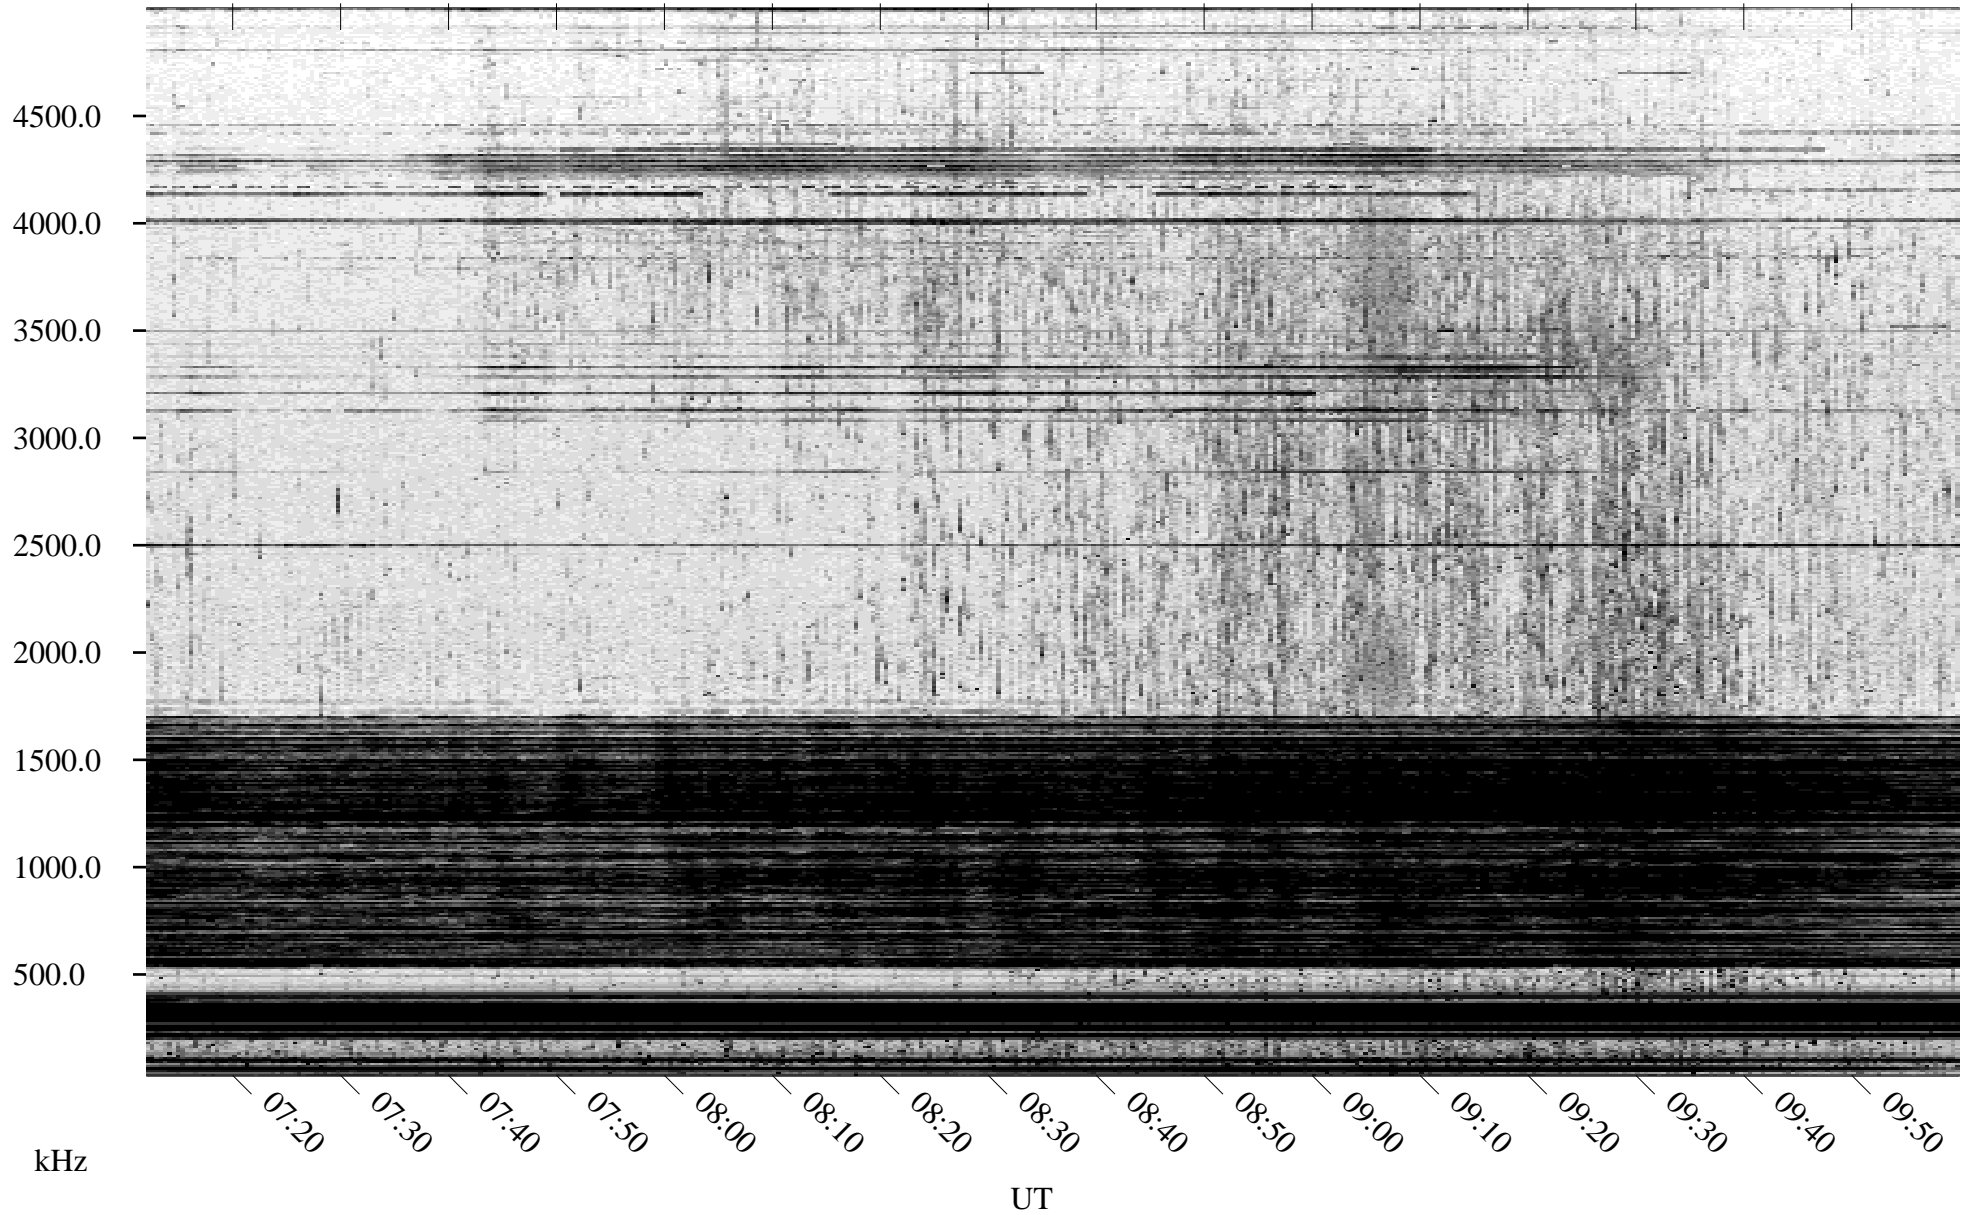

05/05/2004 Churchill, Manitoba

Linear Scale Black = 161 White = 15

ch04126l.r00m max_12

Page 1

05/05/2004 Churchill, Manitoba

Linear Scale Black = 161 White = 15

ch04126l.r00m max_12

Page 2

05/06/2004 Churchill, Manitoba

Linear Scale Black = 161 White = 15

ch04126l.r00m max_12

Page 3

05/06/2004 Churchill, Manitoba

Linear Scale Black = 161 White = 15

ch04126l.r00m max_12

Page 4

05/06/2004 Churchill, Manitoba

Linear Scale Black = 161 White = 15

ch04126l.r00m max_12

Page 5

05/06/2004 Churchill, Manitoba

Linear Scale Black = 161 White = 15

ch04126l.r00m max_12

Page 6

05/06/2004 Churchill, Manitoba

Linear Scale Black = 161 White = 15

ch04126l.r00m max_12

Page 7

05/06/2004 Churchill, Manitoba

Linear Scale Black = 161 White = 15

ch04126l.r00m max_12