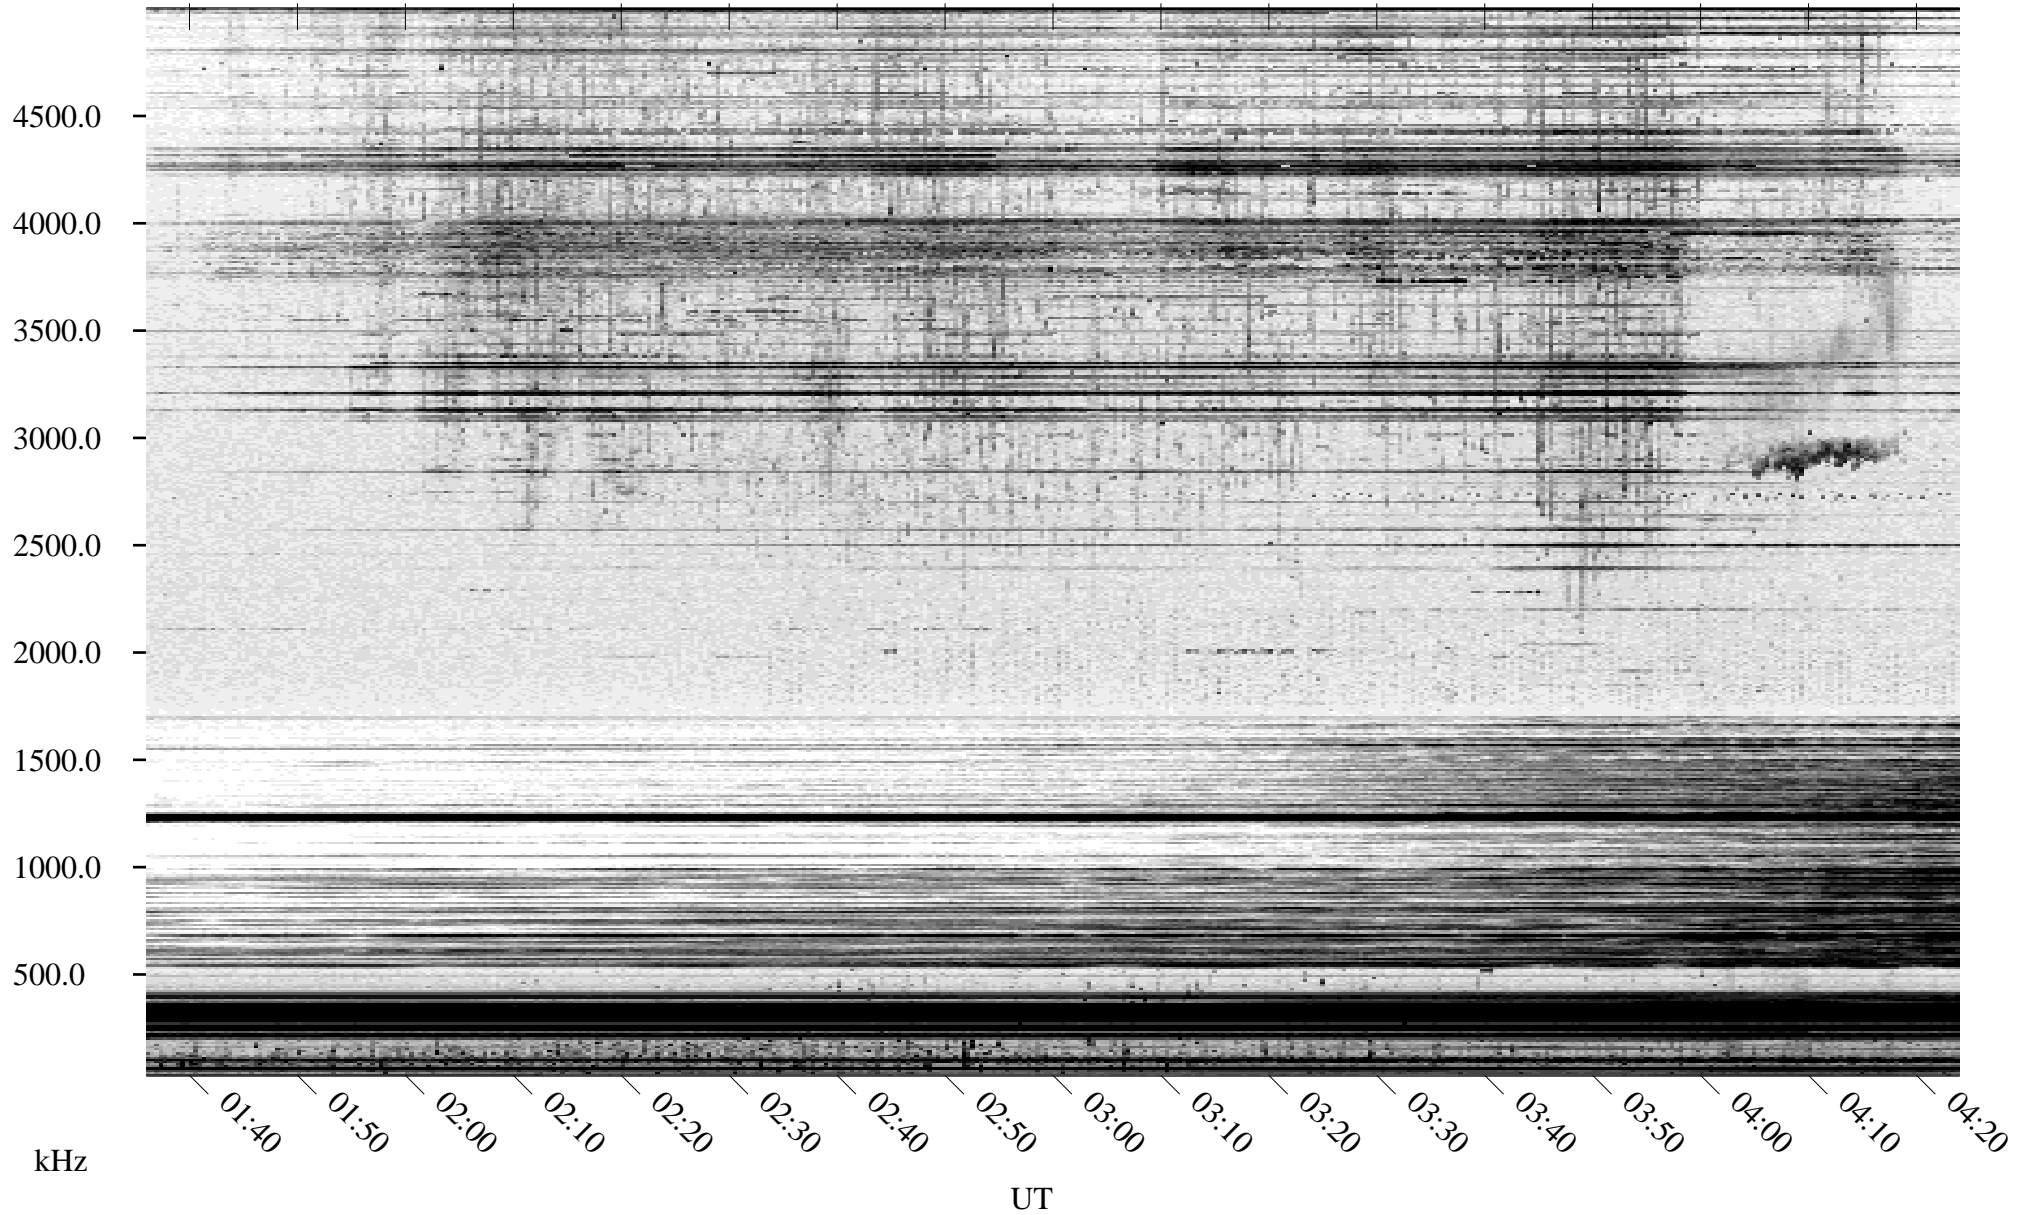

05/05/2004 Churchill, Manitoba

Linear Scale Black = 161 White = 15

ch04126l.r00m max_12

Page 1

05/05/2004 Churchill, Manitoba

Linear Scale Black = 161 White = 15

ch04126l.r00m max_12

Page 2

05/06/2004 Churchill, Manitoba

Linear Scale Black = 161 White = 15

ch04126l.r00m max_12

Page 3

05/06/2004 Churchill, Manitoba

Linear Scale Black = 161 White = 15

ch04126l.r00m max_12

Page 4

05/06/2004 Churchill, Manitoba

Linear Scale Black = 161 White = 15

ch04126l.r00m max_12

Page 5

05/06/2004 Churchill, Manitoba

Linear Scale Black = 161 White = 15

ch04126l.r00m max_12

Page 6

05/06/2004 Churchill, Manitoba

Linear Scale Black = 161 White = 15

ch04126l.r00m max_12

Page 7

05/06/2004 Churchill, Manitoba

Linear Scale Black = 161 White = 15

ch04126l.r00m max_12