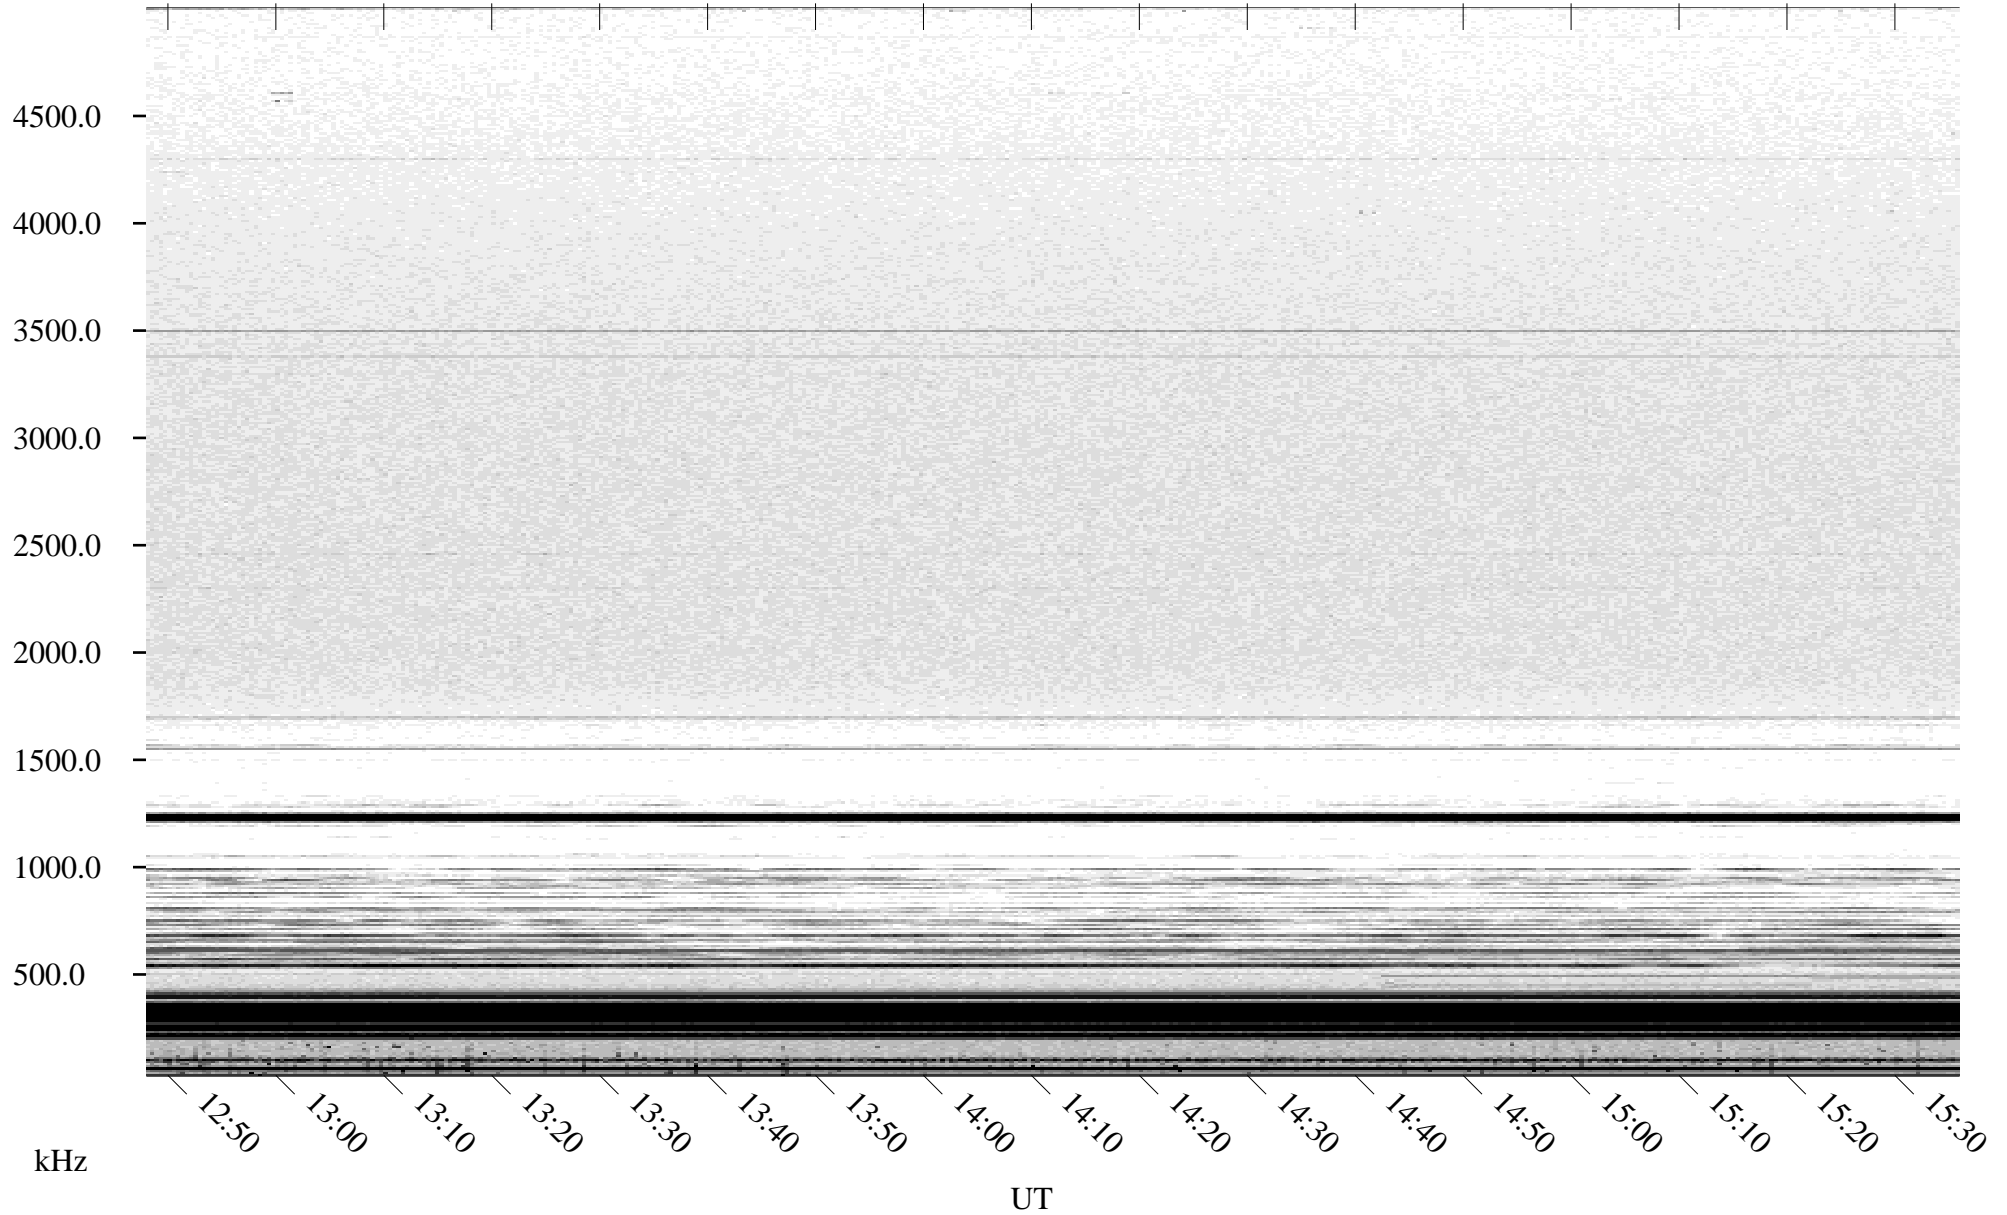

05/09/2004 Churchill, Manitoba

Linear Scale Black = 161 White = 15

ch04130l.r00m max_12

Page 1

05/09/2004 Churchill, Manitoba

Linear Scale Black = 161 White = 15

ch04130l.r00m max_12

Page 2

05/10/2004 Churchill, Manitoba

Linear Scale Black = 161 White = 15

ch04130l.r00m max_12

Page 3

05/10/2004 Churchill, Manitoba

Linear Scale Black = 161 White = 15

ch04130l.r00m max_12

Page 4

05/10/2004 Churchill, Manitoba

Linear Scale Black = 161 White = 15

ch04130l.r00m max_12

Page 5

05/10/2004 Churchill, Manitoba

Linear Scale Black = 161 White = 15

ch04130l.r00m max_12

Page 6

05/10/2004 Churchill, Manitoba

Linear Scale Black = 161 White = 15

ch04130l.r00m max_12

Page 7

05/10/2004 Churchill, Manitoba

Linear Scale Black = 161 White = 15

ch04130l.r00m max_12

Page 8