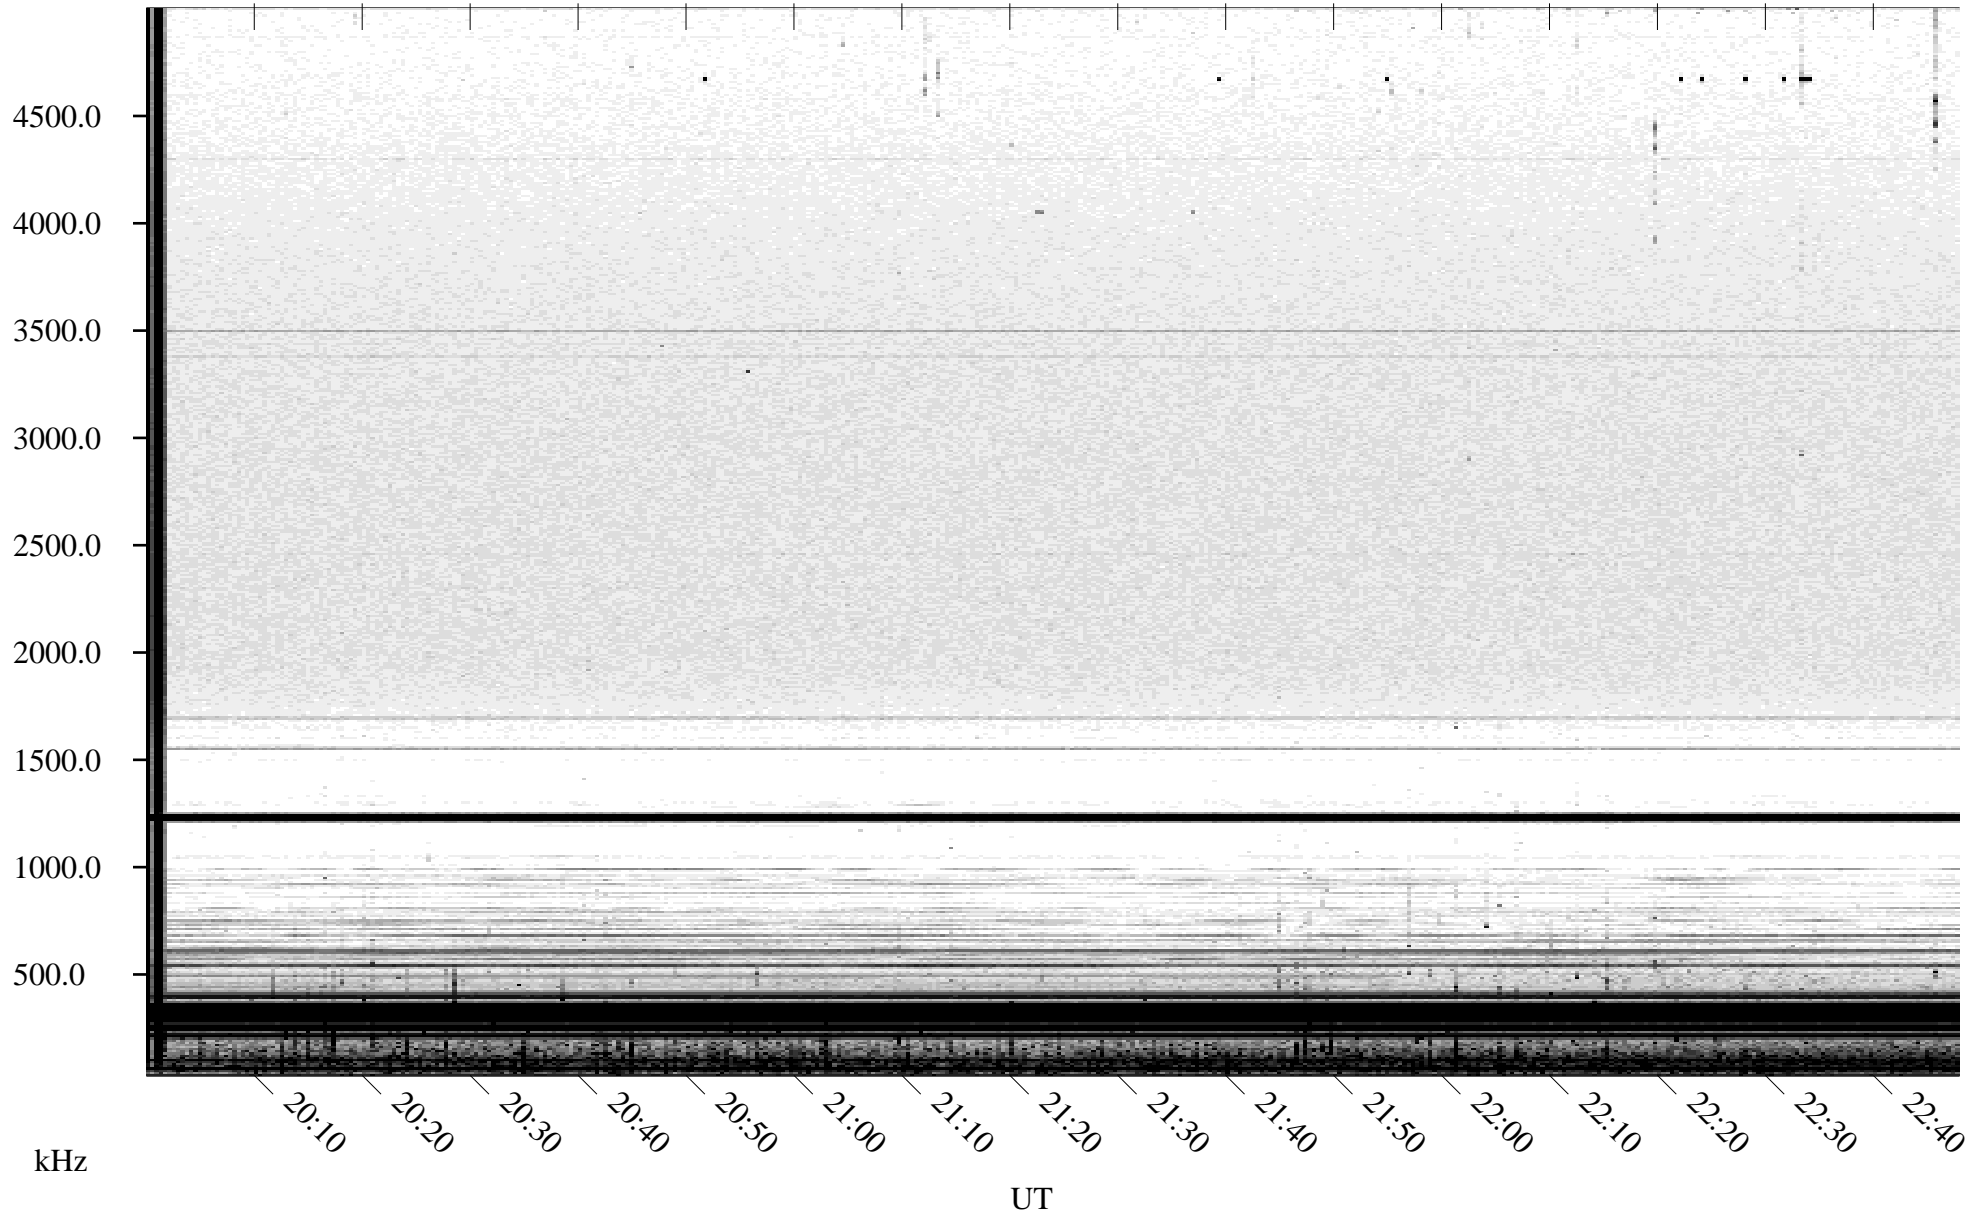

05/09/2004 Churchill, Manitoba

Linear Scale Black = 161 White = 15

ch04130l.r00m max_12

Page 1

05/09/2004 Churchill, Manitoba

Linear Scale Black = 161 White = 15

ch04130l.r00m max_12

Page 2

05/10/2004 Churchill, Manitoba

Linear Scale Black = 161 White = 15

ch04130l.r00m max_12

Page 3

05/10/2004 Churchill, Manitoba

Linear Scale Black = 161 White = 15

ch04130l.r00m max_12

Page 4

05/10/2004 Churchill, Manitoba

Linear Scale Black = 161 White = 15

ch04130l.r00m max_12

Page 5

05/10/2004 Churchill, Manitoba

Linear Scale Black = 161 White = 15

ch04130l.r00m max_12

Page 6

05/10/2004 Churchill, Manitoba

Linear Scale Black = 161 White = 15

ch04130l.r00m max_12

Page 7

05/10/2004 Churchill, Manitoba

Linear Scale Black = 161 White = 15

ch04130l.r00m max_12

Page 8