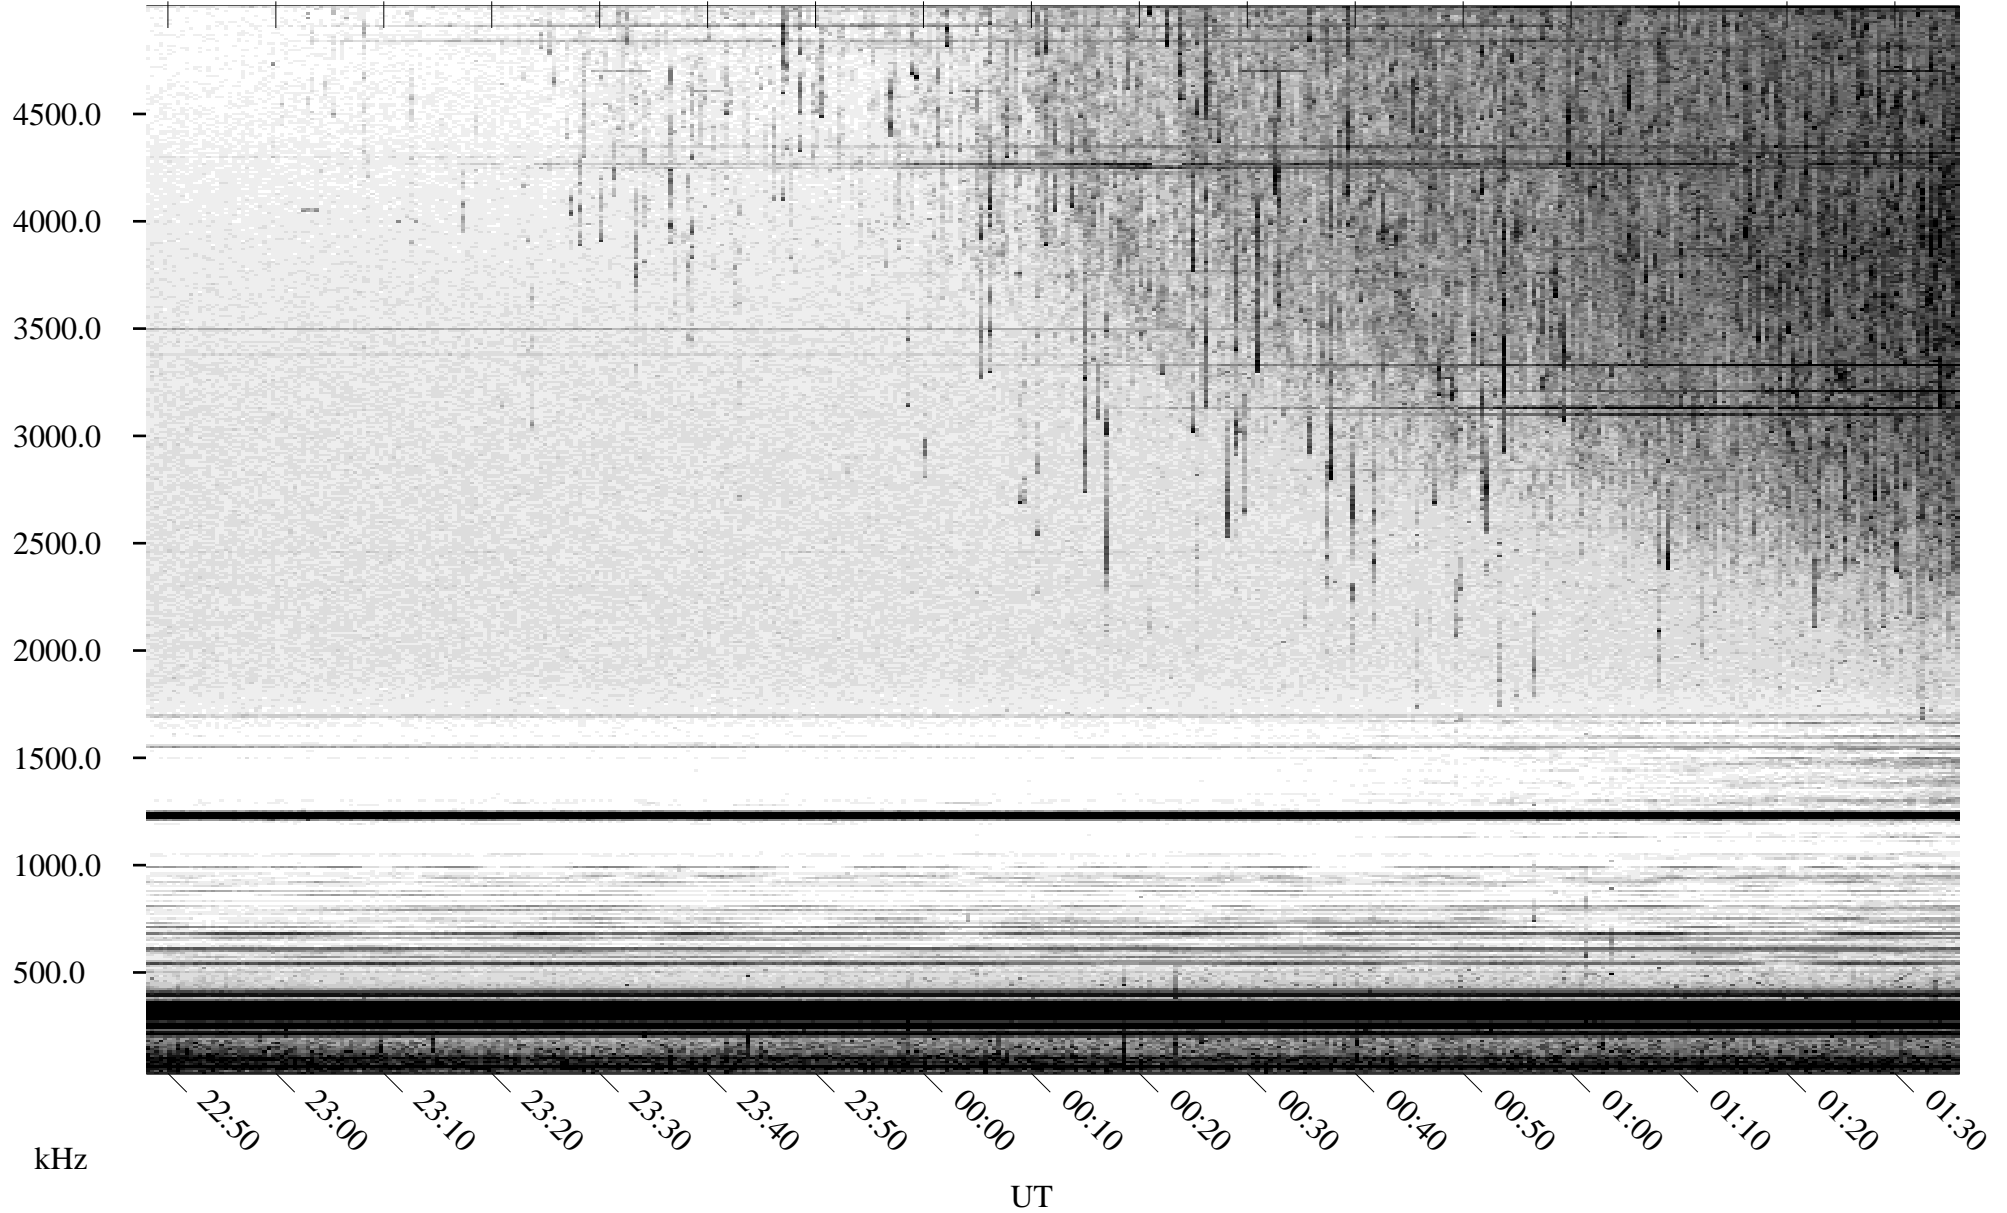

05/09/2004 Churchill, Manitoba

Linear Scale Black = 161 White = 15

ch04130l.r00m max_12

Page 1

05/09/2004 Churchill, Manitoba

Linear Scale Black = 161 White = 15

ch04130l.r00m max_12

Page 2

05/10/2004 Churchill, Manitoba

Linear Scale Black = 161 White = 15

ch04130l.r00m max_12

Page 3

05/10/2004 Churchill, Manitoba

Linear Scale Black = 161 White = 15

ch04130l.r00m max_12

Page 4

05/10/2004 Churchill, Manitoba

Linear Scale Black = 161 White = 15

ch04130l.r00m max_12

Page 5

05/10/2004 Churchill, Manitoba

Linear Scale Black = 161 White = 15

ch04130l.r00m max_12

Page 6

05/10/2004 Churchill, Manitoba

Linear Scale Black = 161 White = 15

ch04130l.r00m max_12

Page 7

05/10/2004 Churchill, Manitoba

Linear Scale Black = 161 White = 15

ch04130l.r00m max_12

Page 8