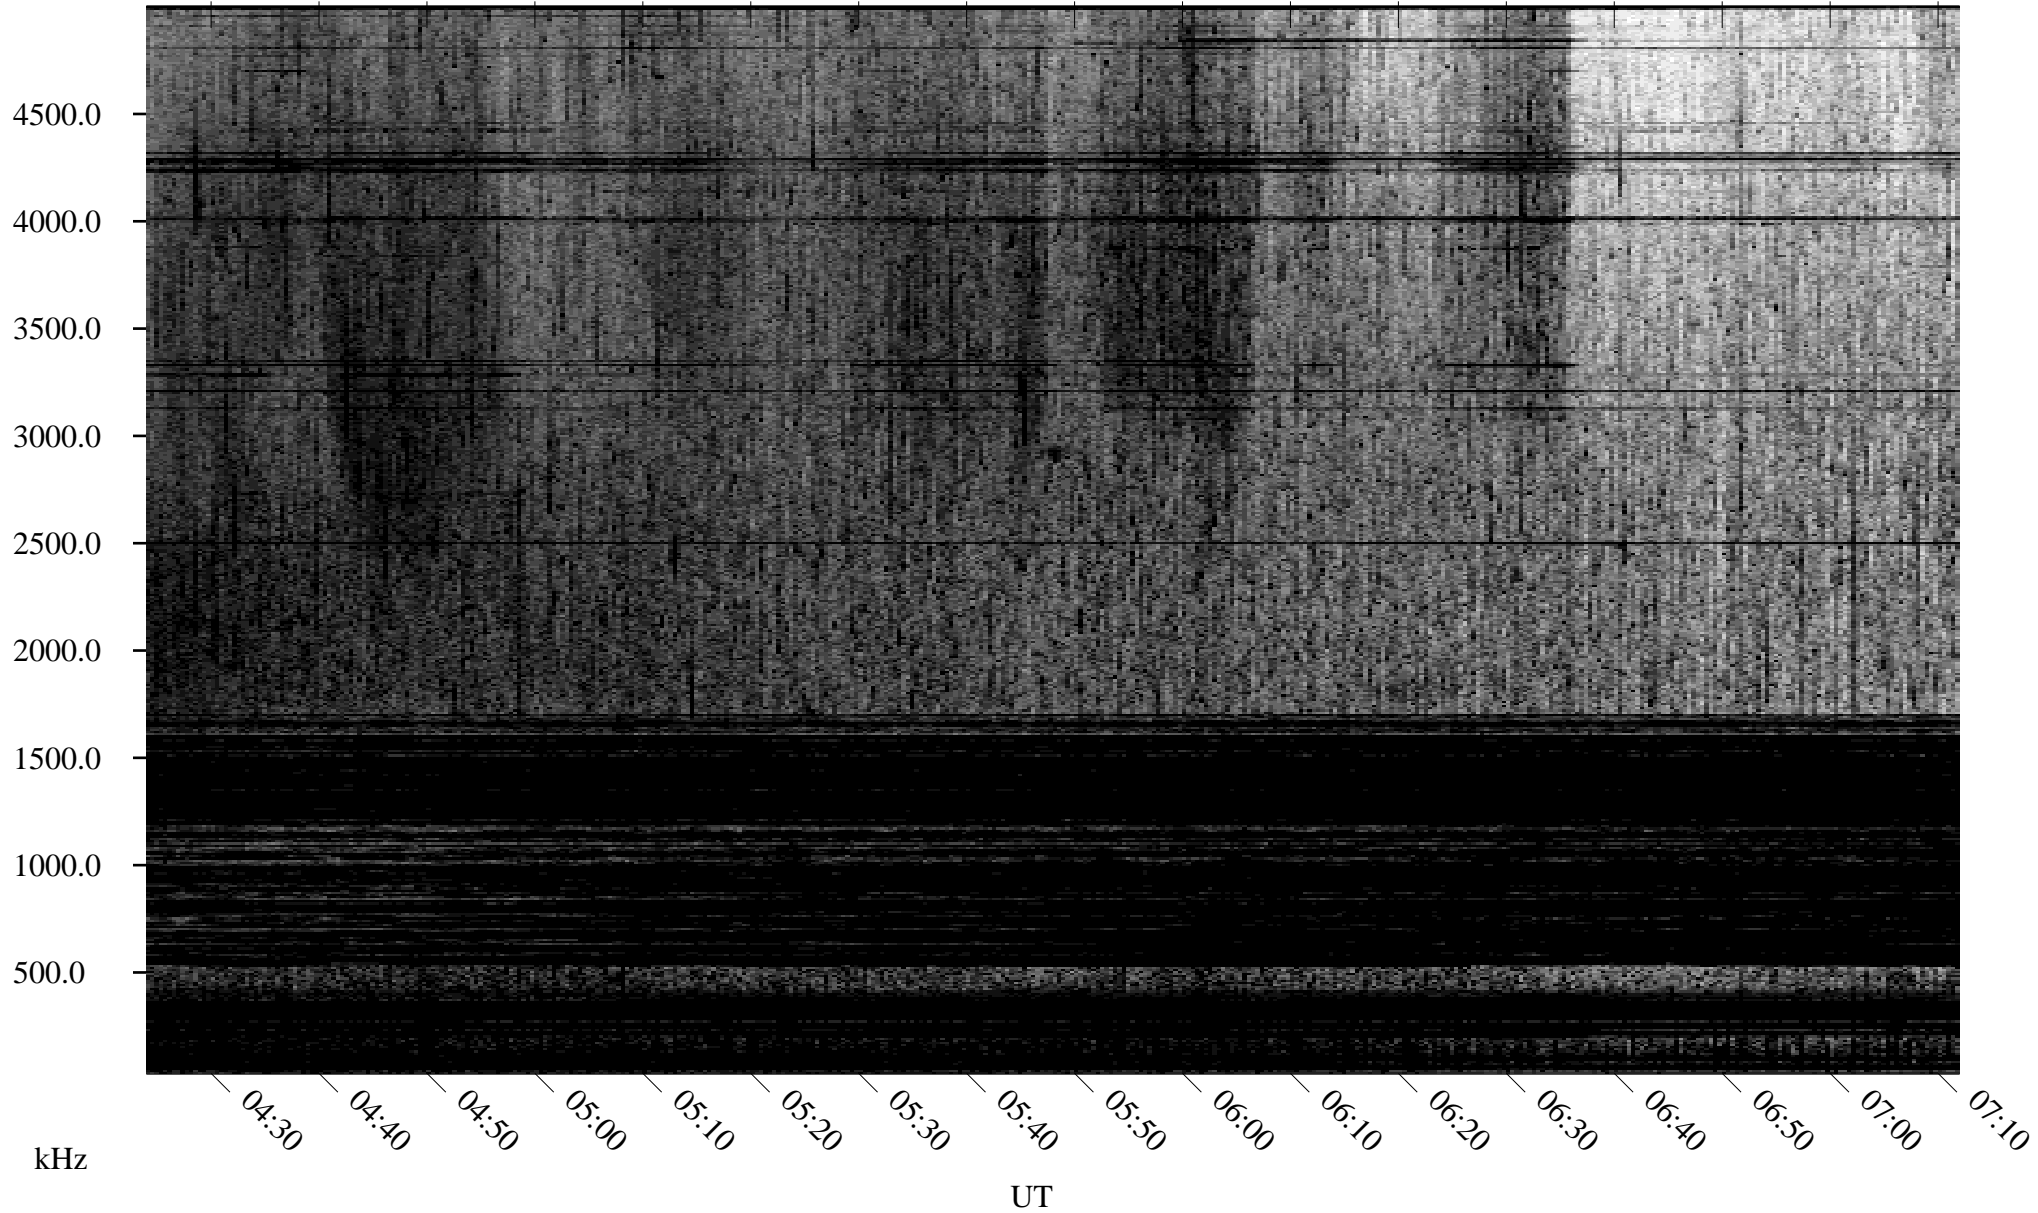

05/09/2004 Churchill, Manitoba

Linear Scale Black = 161 White = 15

ch04130l.r00m max_12

Page 1

05/09/2004 Churchill, Manitoba

Linear Scale Black = 161 White = 15

ch04130l.r00m max_12

Page 2

05/10/2004 Churchill, Manitoba

Linear Scale Black = 161 White = 15

ch04130l.r00m max_12

Page 3

05/10/2004 Churchill, Manitoba

Linear Scale Black = 161 White = 15

ch04130l.r00m max_12

Page 4

05/10/2004 Churchill, Manitoba

Linear Scale Black = 161 White = 15

ch04130l.r00m max_12

Page 5

05/10/2004 Churchill, Manitoba

Linear Scale Black = 161 White = 15

ch04130l.r00m max_12

Page 6

05/10/2004 Churchill, Manitoba

Linear Scale Black = 161 White = 15

ch04130l.r00m max_12

Page 7

05/10/2004 Churchill, Manitoba

Linear Scale Black = 161 White = 15

ch04130l.r00m max_12

Page 8