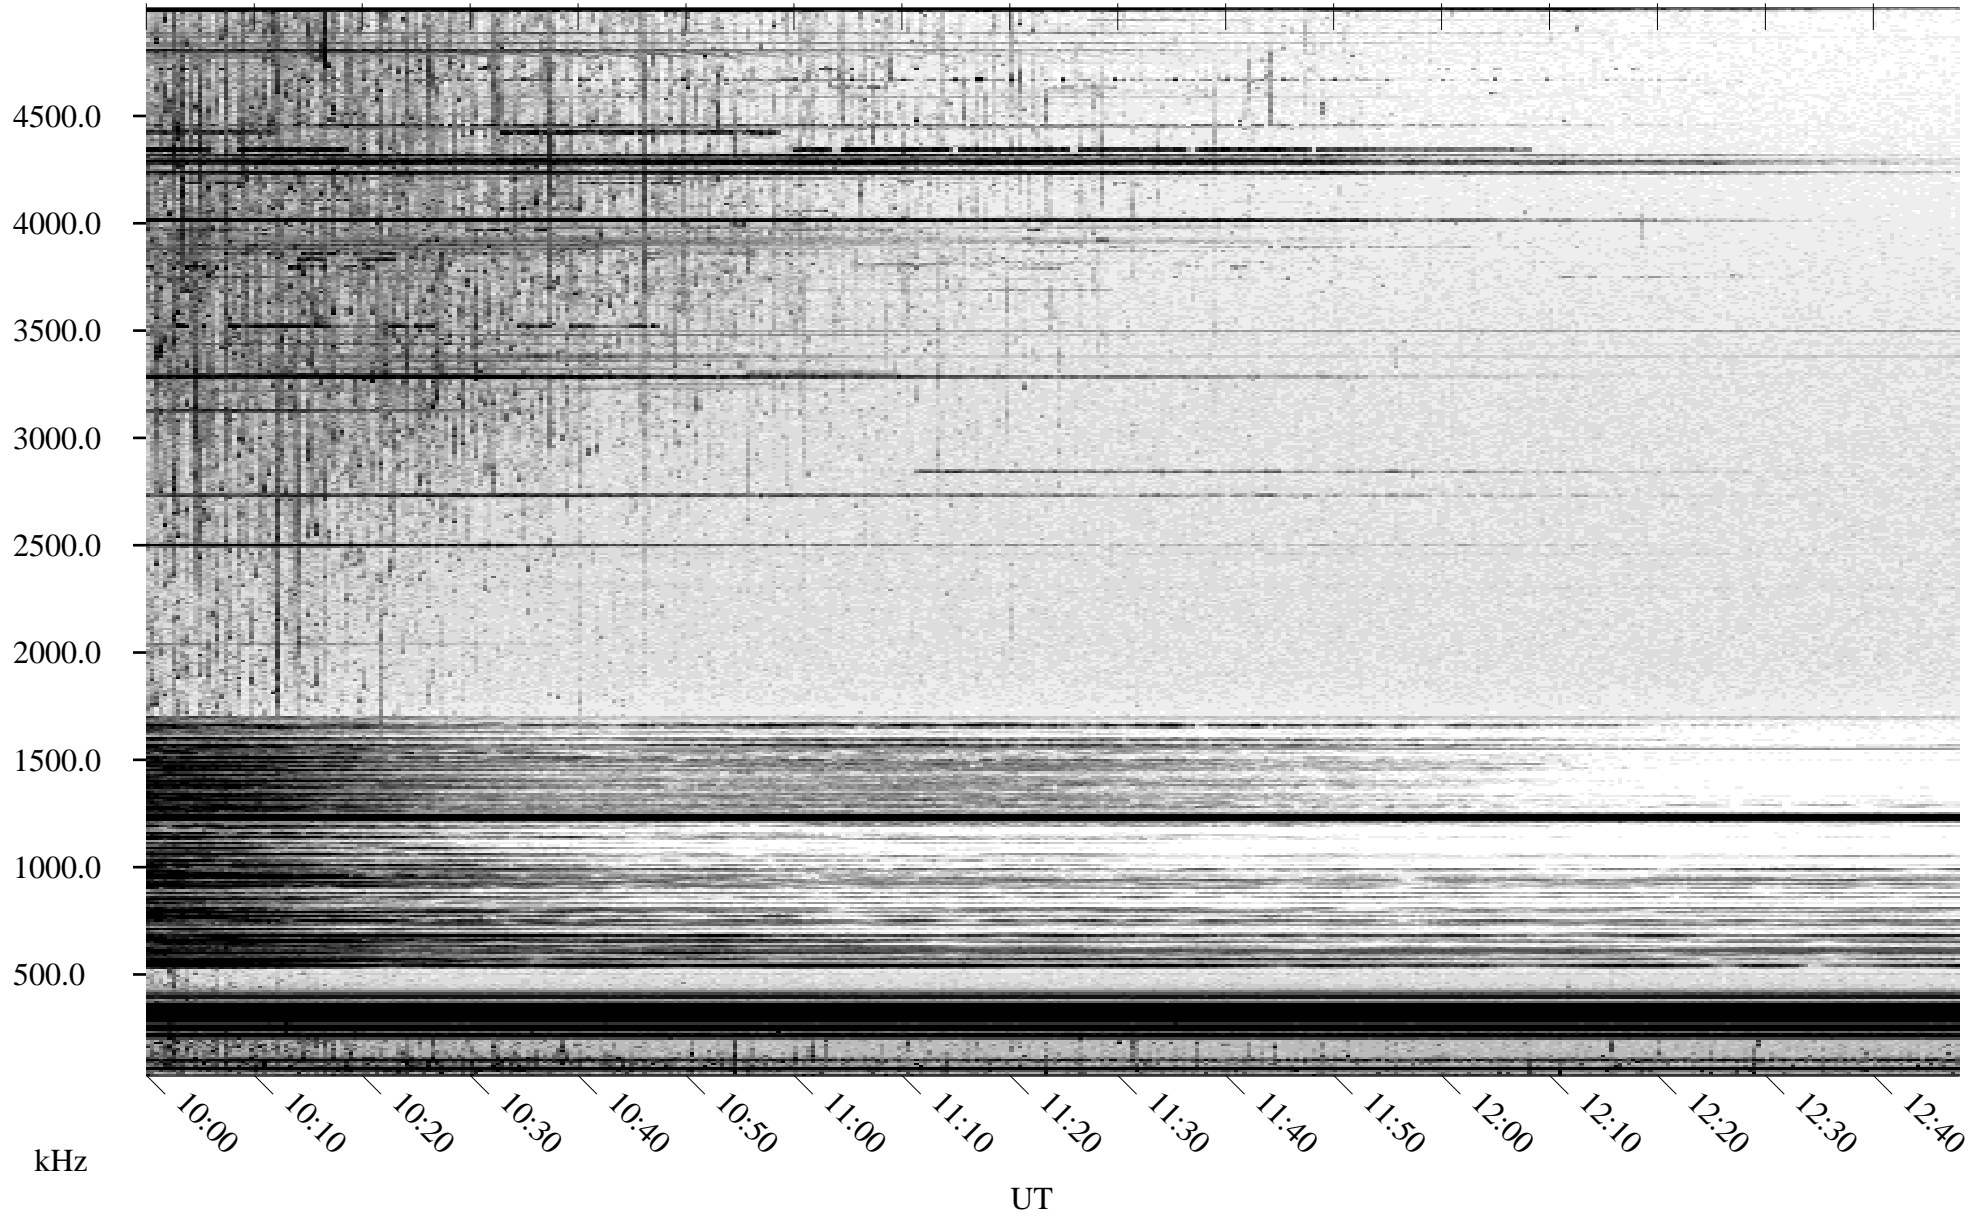

05/09/2004 Churchill, Manitoba

Linear Scale Black = 161 White = 15

ch04130l.r00m max_12

Page 1

05/09/2004 Churchill, Manitoba

Linear Scale Black = 161 White = 15

ch04130l.r00m max_12

Page 2

05/10/2004 Churchill, Manitoba

Linear Scale Black = 161 White = 15

ch04130l.r00m max_12

Page 3

05/10/2004 Churchill, Manitoba

Linear Scale Black = 161 White = 15

ch04130l.r00m max_12

Page 4

05/10/2004 Churchill, Manitoba

Linear Scale Black = 161 White = 15

ch04130l.r00m max_12

Page 5

05/10/2004 Churchill, Manitoba

Linear Scale Black = 161 White = 15

ch04130l.r00m max_12

Page 6

05/10/2004 Churchill, Manitoba

Linear Scale Black = 161 White = 15

ch04130l.r00m max_12

Page 7

05/10/2004 Churchill, Manitoba

Linear Scale Black = 161 White = 15

ch04130l.r00m max_12

Page 8