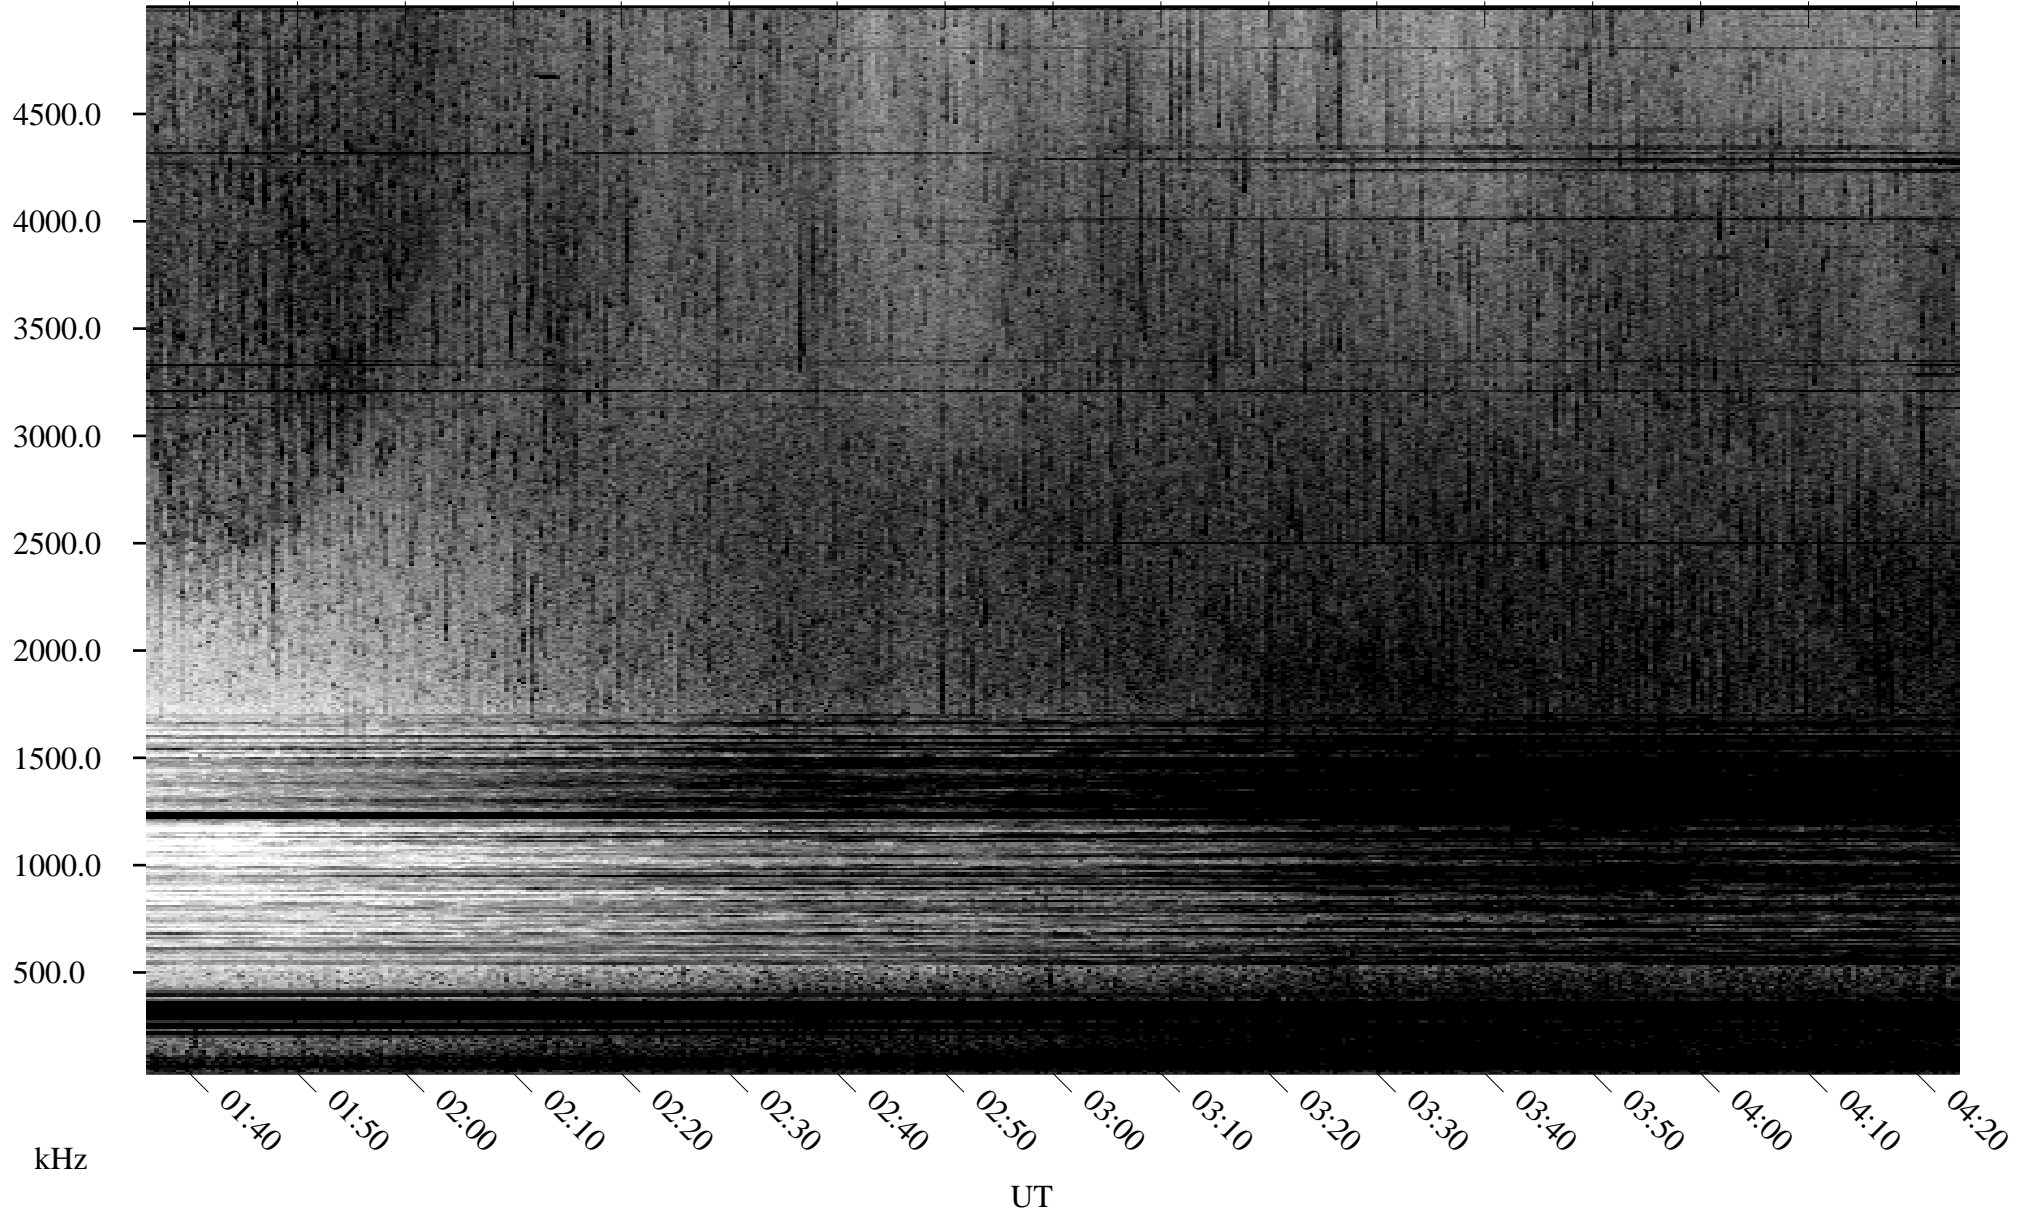

05/09/2004 Churchill, Manitoba

Linear Scale Black = 161 White = 15

ch04130l.r00m max_12

Page 1

05/09/2004 Churchill, Manitoba

Linear Scale Black = 161 White = 15

ch04130l.r00m max_12

Page 2

05/10/2004 Churchill, Manitoba

Linear Scale Black = 161 White = 15

ch04130l.r00m max_12

Page 3

05/10/2004 Churchill, Manitoba

Linear Scale Black = 161 White = 15

ch04130l.r00m max_12

Page 4

05/10/2004 Churchill, Manitoba

Linear Scale Black = 161 White = 15

ch04130l.r00m max_12

Page 5

05/10/2004 Churchill, Manitoba

Linear Scale Black = 161 White = 15

ch04130l.r00m max_12

Page 6

05/10/2004 Churchill, Manitoba

Linear Scale Black = 161 White = 15

ch04130l.r00m max_12

Page 7

05/10/2004 Churchill, Manitoba

Linear Scale Black = 161 White = 15

ch04130l.r00m max_12

Page 8