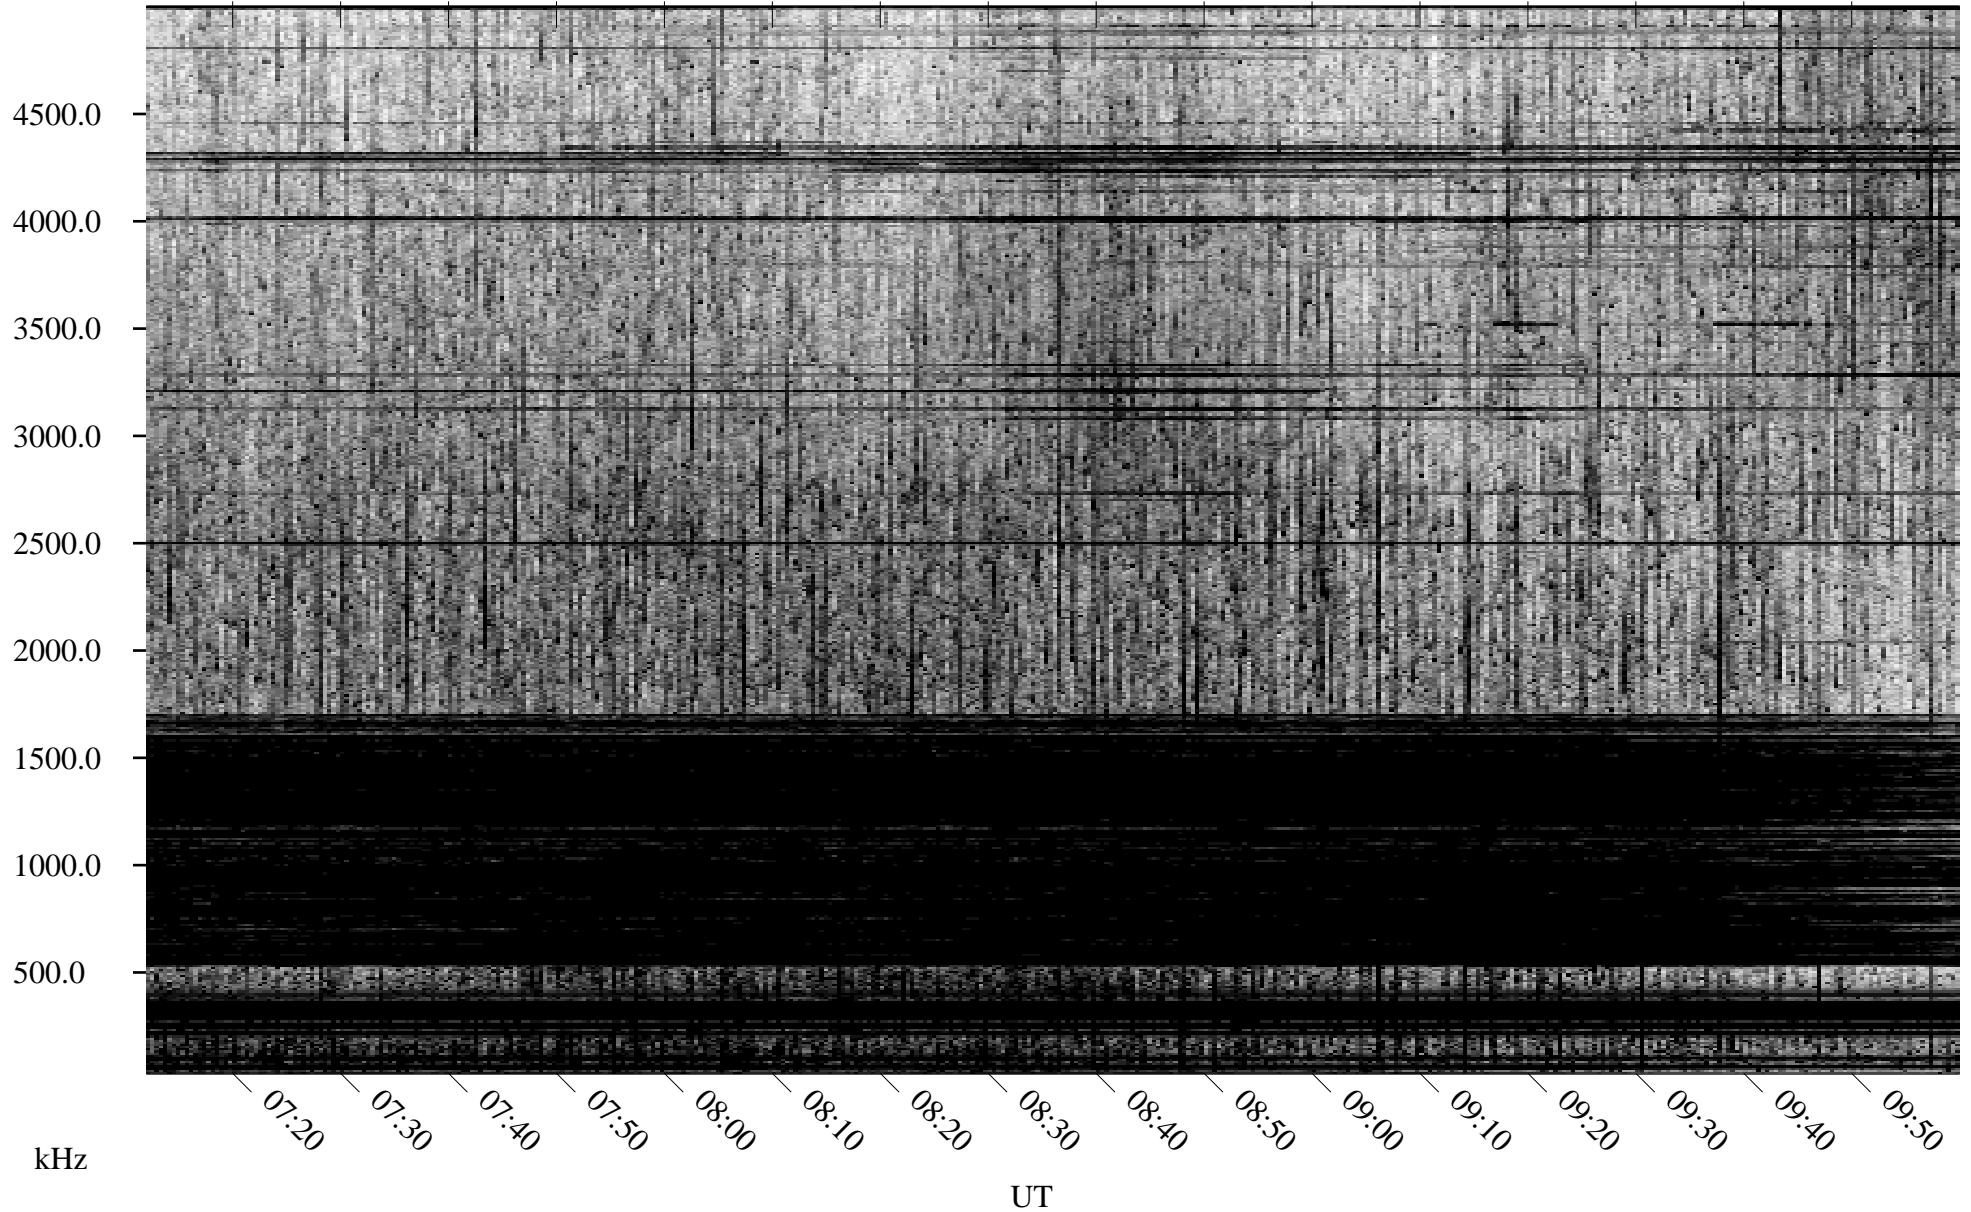

05/09/2004 Churchill, Manitoba

Linear Scale Black = 161 White = 15

ch04130l.r00m max_12

Page 1

05/09/2004 Churchill, Manitoba

Linear Scale Black = 161 White = 15

ch04130l.r00m max_12

Page 2

05/10/2004 Churchill, Manitoba

Linear Scale Black = 161 White = 15

ch04130l.r00m max_12

Page 3

05/10/2004 Churchill, Manitoba

Linear Scale Black = 161 White = 15

ch04130l.r00m max_12

Page 4

05/10/2004 Churchill, Manitoba

Linear Scale Black = 161 White = 15

ch04130l.r00m max_12

Page 5

05/10/2004 Churchill, Manitoba

Linear Scale Black = 161 White = 15

ch04130l.r00m max_12

Page 6

05/10/2004 Churchill, Manitoba

Linear Scale Black = 161 White = 15

ch04130l.r00m max_12

Page 7

05/10/2004 Churchill, Manitoba

Linear Scale Black = 161 White = 15

ch04130l.r00m max_12

Page 8