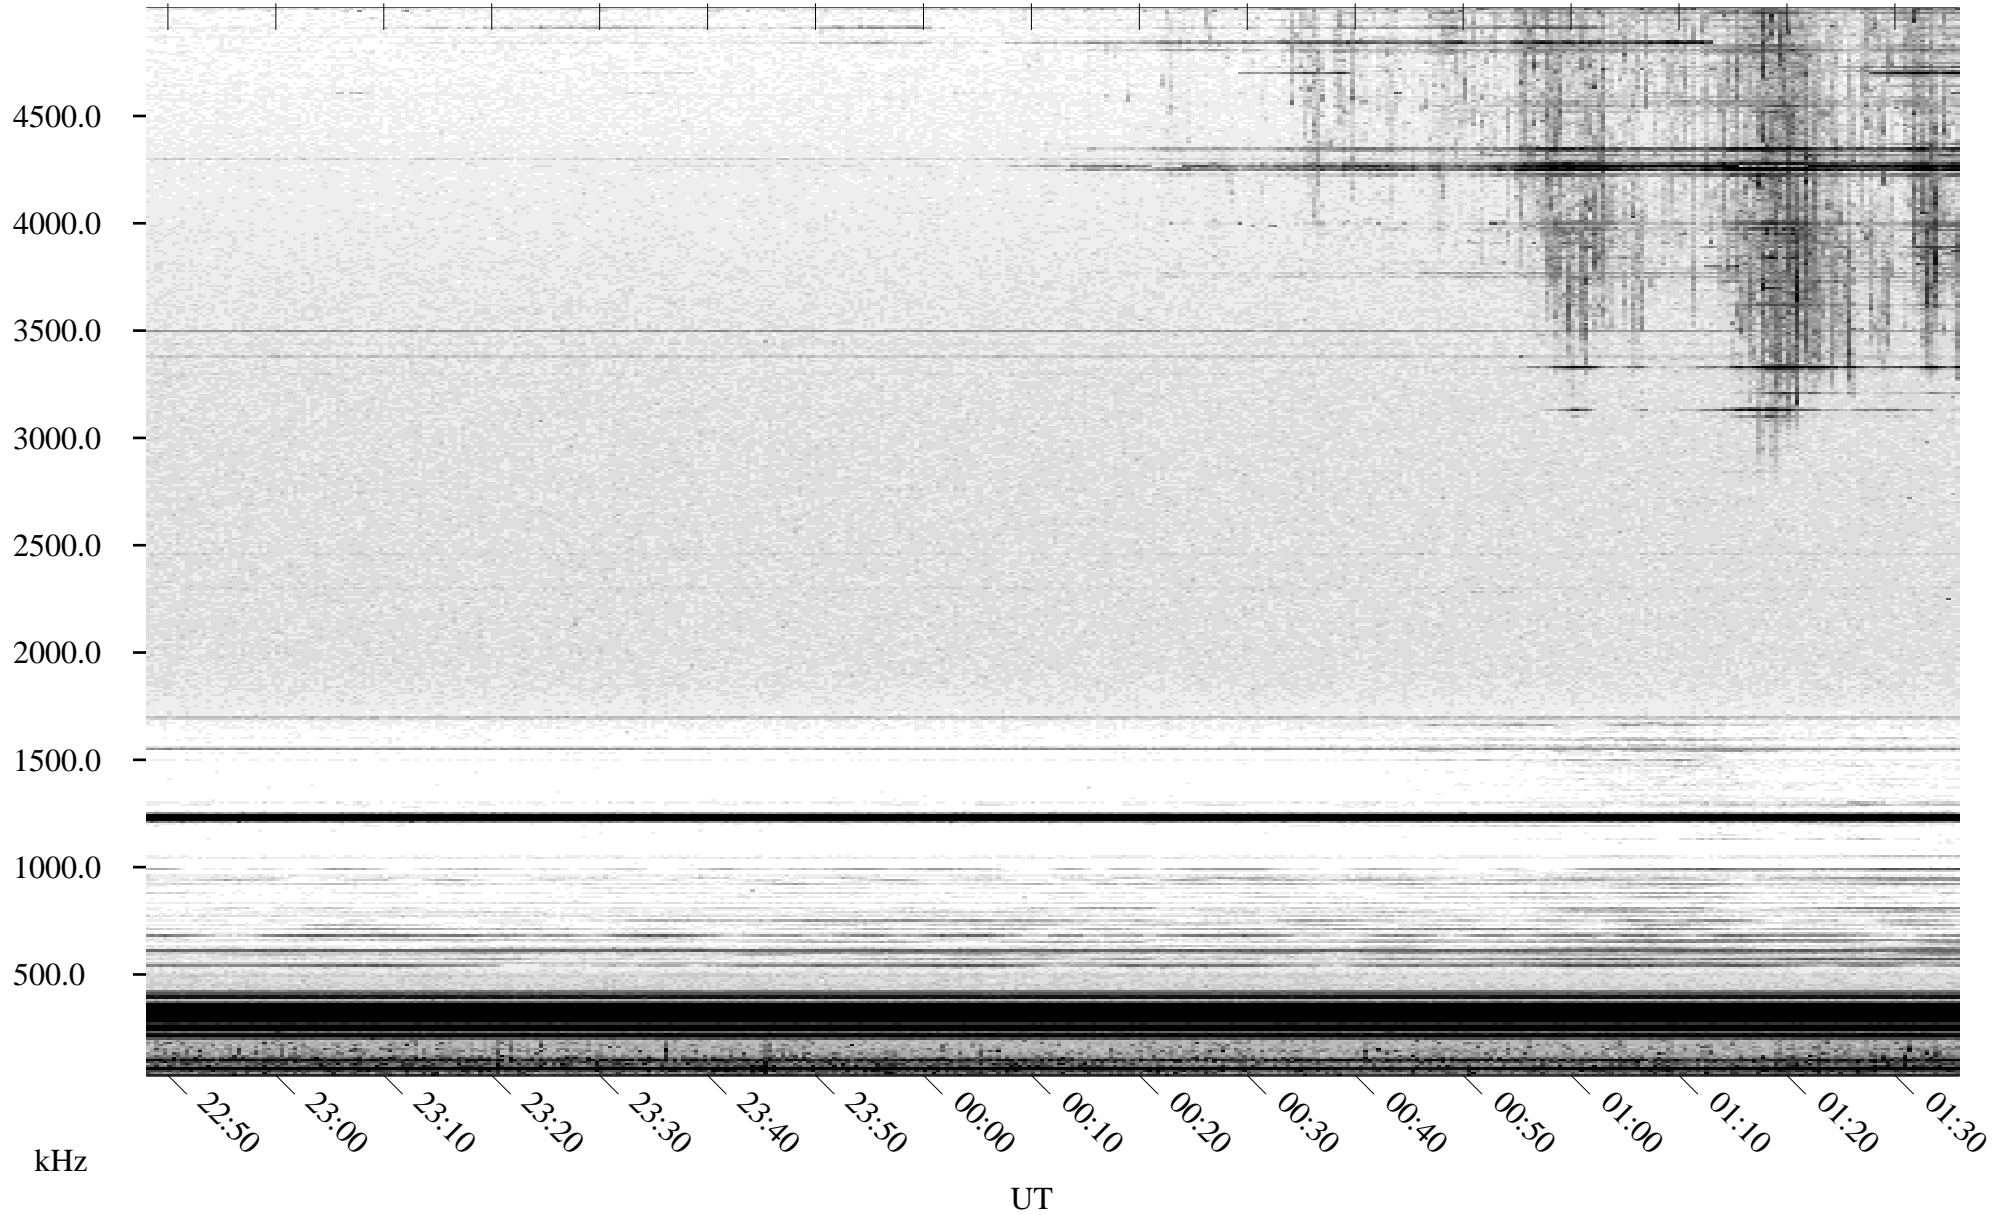

05/10/2004 Churchill, Manitoba

Linear Scale Black = 161 White = 15

ch041311.r00m max_12

Page 1

05/10/2004 Churchill, Manitoba

Linear Scale Black = 161 White = 15

ch041311.r00m max_12

Page 2

05/11/2004 Churchill, Manitoba

Linear Scale Black = 161 White = 15

ch041311.r00m max_12

Page 3

05/11/2004 Churchill, Manitoba

Linear Scale Black = 161 White = 15

ch041311.r00m max_12

Page 4

05/11/2004 Churchill, Manitoba

Linear Scale Black = 161 White = 15

ch041311.r00m max_12

Page 5

05/11/2004 Churchill, Manitoba

Linear Scale Black = 161 White = 15

ch041311.r00m max_12

Page 6

05/11/2004 Churchill, Manitoba

Linear Scale Black = 161 White = 15

ch041311.r00m max_12

Page 7

05/11/2004 Churchill, Manitoba

Linear Scale Black = 161 White = 15

ch041311.r00m max_12