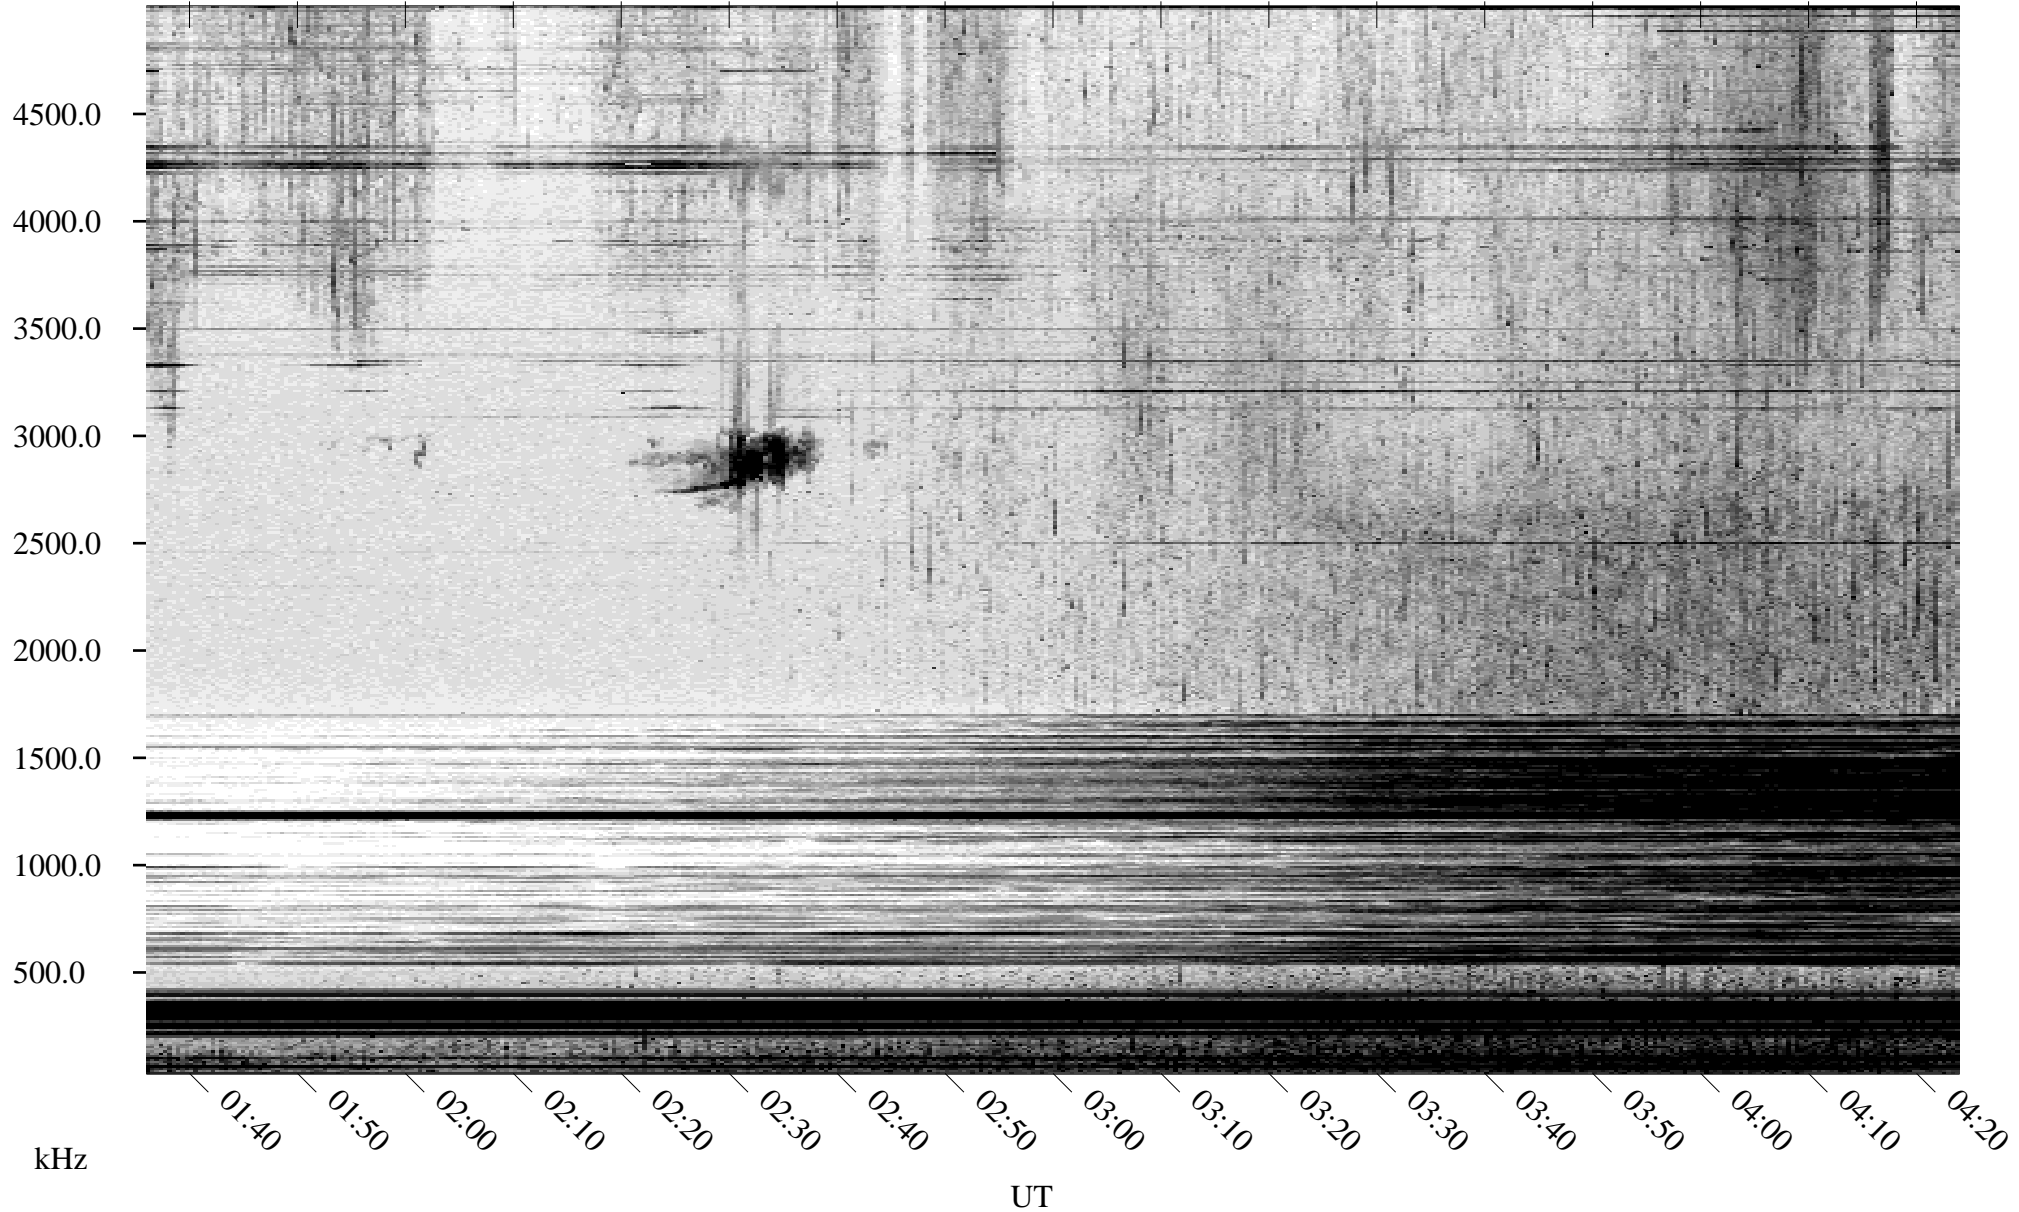

05/10/2004 Churchill, Manitoba

Linear Scale Black = 161 White = 15

ch041311.r00m max_12

Page 1

05/10/2004 Churchill, Manitoba

Linear Scale Black = 161 White = 15

ch041311.r00m max_12

Page 2

05/11/2004 Churchill, Manitoba

Linear Scale Black = 161 White = 15

ch041311.r00m max_12

Page 3

05/11/2004 Churchill, Manitoba

Linear Scale Black = 161 White = 15

ch041311.r00m max_12

Page 4

05/11/2004 Churchill, Manitoba

Linear Scale Black = 161 White = 15

ch041311.r00m max_12

Page 5

05/11/2004 Churchill, Manitoba

Linear Scale Black = 161 White = 15

ch041311.r00m max_12

Page 6

05/11/2004 Churchill, Manitoba

Linear Scale Black = 161 White = 15

ch041311.r00m max_12

Page 7

05/11/2004 Churchill, Manitoba

Linear Scale Black = 161 White = 15

ch041311.r00m max_12