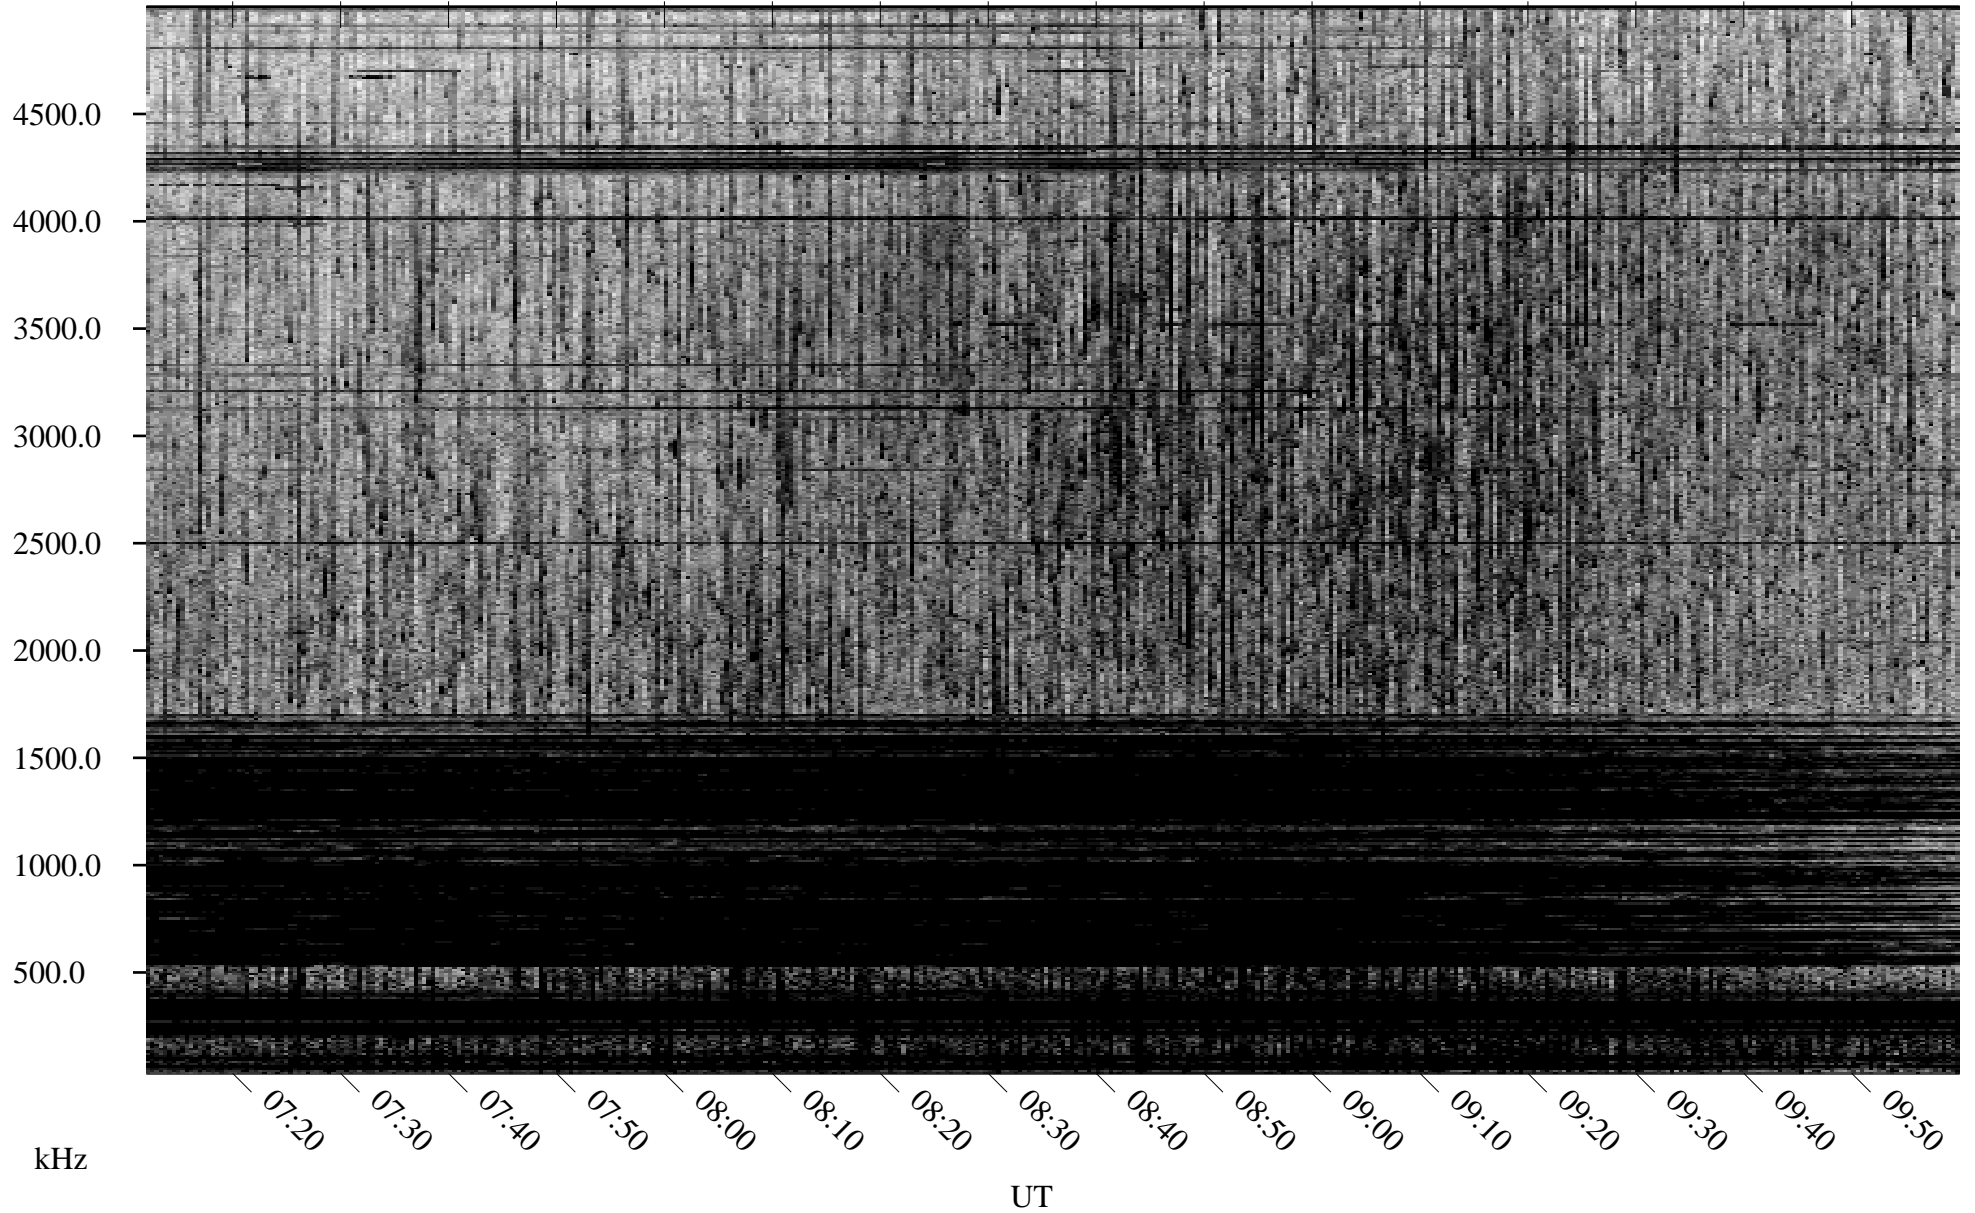

05/10/2004 Churchill, Manitoba

Linear Scale Black = 161 White = 15

ch041311.r00m max_12

Page 1

05/10/2004 Churchill, Manitoba

Linear Scale Black = 161 White = 15

ch041311.r00m max_12

Page 2

05/11/2004 Churchill, Manitoba

Linear Scale Black = 161 White = 15

ch041311.r00m max_12

Page 3

05/11/2004 Churchill, Manitoba

Linear Scale Black = 161 White = 15

ch041311.r00m max_12

Page 4

05/11/2004 Churchill, Manitoba

Linear Scale Black = 161 White = 15

ch041311.r00m max_12

Page 5

05/11/2004 Churchill, Manitoba

Linear Scale Black = 161 White = 15

ch041311.r00m max_12

Page 6

05/11/2004 Churchill, Manitoba

Linear Scale Black = 161 White = 15

ch041311.r00m max_12

Page 7

05/11/2004 Churchill, Manitoba

Linear Scale Black = 161 White = 15

ch041311.r00m max_12