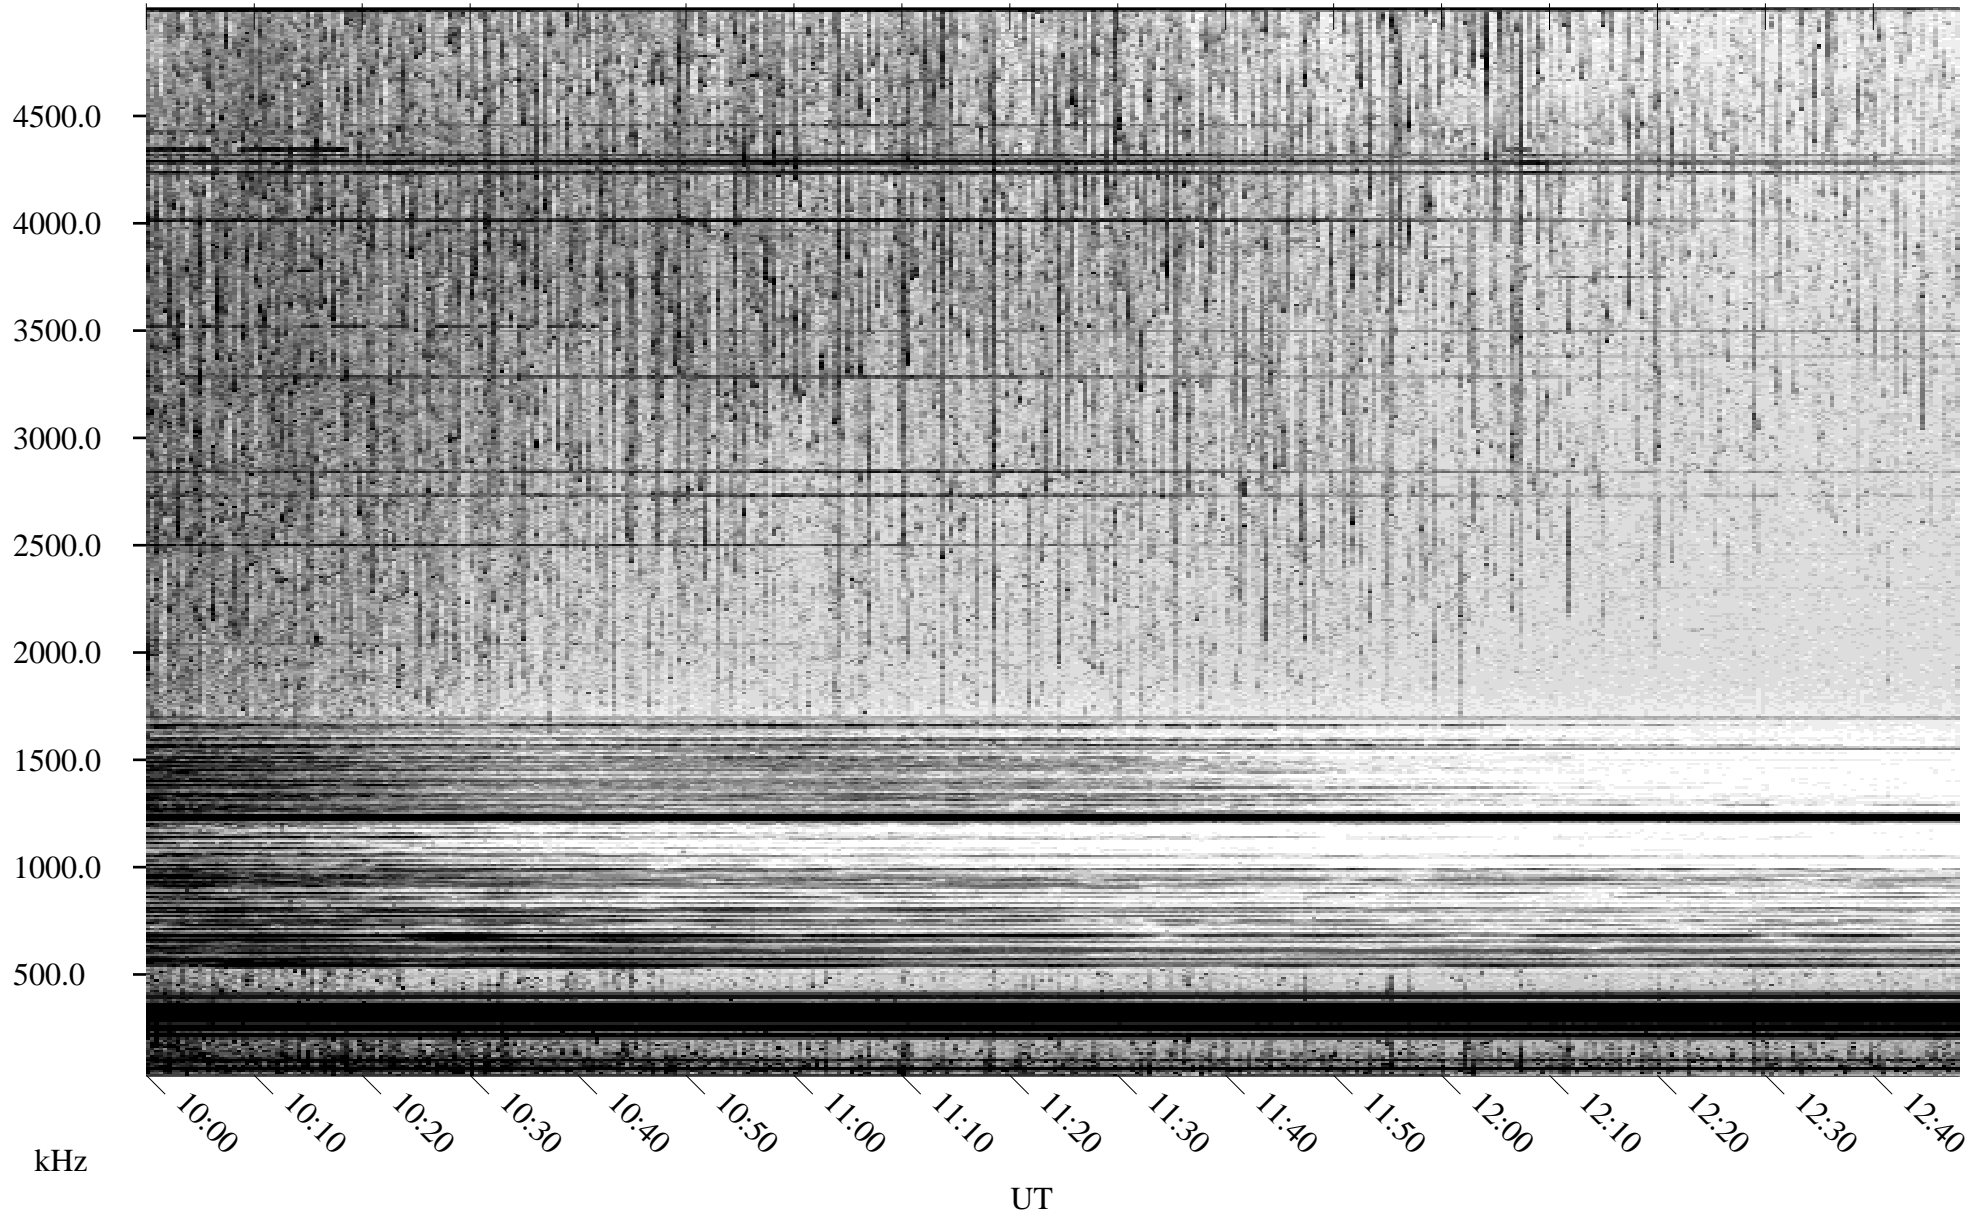

05/10/2004 Churchill, Manitoba

Linear Scale Black = 161 White = 15

ch041311.r00m max_12

Page 1

05/10/2004 Churchill, Manitoba

Linear Scale Black = 161 White = 15

ch041311.r00m max_12

Page 2

05/11/2004 Churchill, Manitoba

Linear Scale Black = 161 White = 15

ch041311.r00m max_12

Page 3

05/11/2004 Churchill, Manitoba

Linear Scale Black = 161 White = 15

ch041311.r00m max_12

Page 4

05/11/2004 Churchill, Manitoba

Linear Scale Black = 161 White = 15

ch041311.r00m max_12

Page 5

05/11/2004 Churchill, Manitoba

Linear Scale Black = 161 White = 15

ch041311.r00m max_12

Page 6

05/11/2004 Churchill, Manitoba

Linear Scale Black = 161 White = 15

ch041311.r00m max_12

Page 7

05/11/2004 Churchill, Manitoba

Linear Scale Black = 161 White = 15

ch041311.r00m max_12