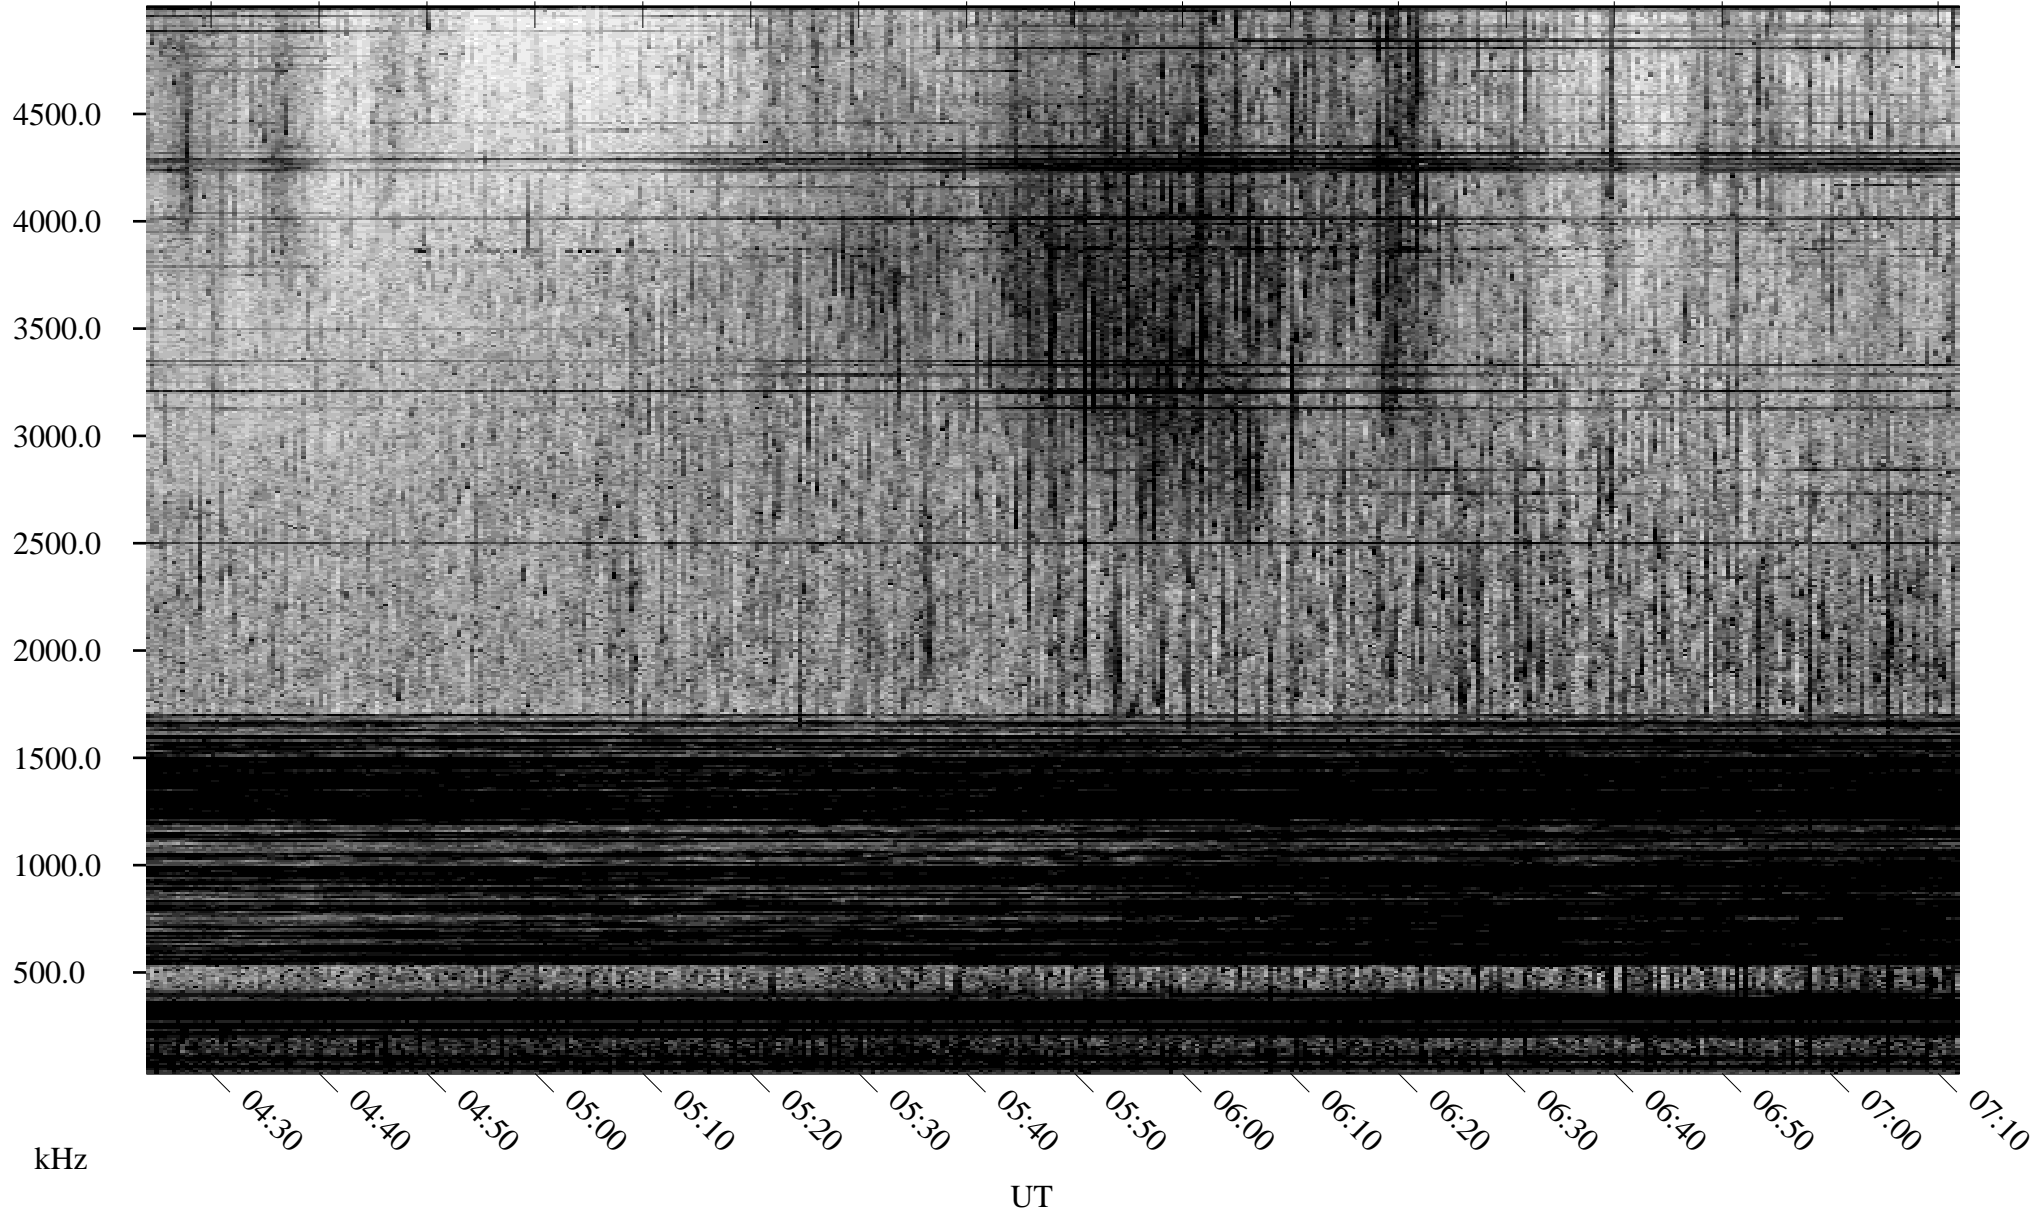

05/10/2004 Churchill, Manitoba

Linear Scale Black = 161 White = 15

ch041311.r00m max_12

Page 1

05/10/2004 Churchill, Manitoba

Linear Scale Black = 161 White = 15

ch041311.r00m max_12

Page 2

05/11/2004 Churchill, Manitoba

Linear Scale Black = 161 White = 15

ch041311.r00m max_12

Page 3

05/11/2004 Churchill, Manitoba

Linear Scale Black = 161 White = 15

ch041311.r00m max_12

Page 4

05/11/2004 Churchill, Manitoba

Linear Scale Black = 161 White = 15

ch041311.r00m max_12

Page 5

05/11/2004 Churchill, Manitoba

Linear Scale Black = 161 White = 15

ch041311.r00m max_12

Page 6

05/11/2004 Churchill, Manitoba

Linear Scale Black = 161 White = 15

ch041311.r00m max_12

Page 7

05/11/2004 Churchill, Manitoba

Linear Scale Black = 161 White = 15

ch041311.r00m max_12