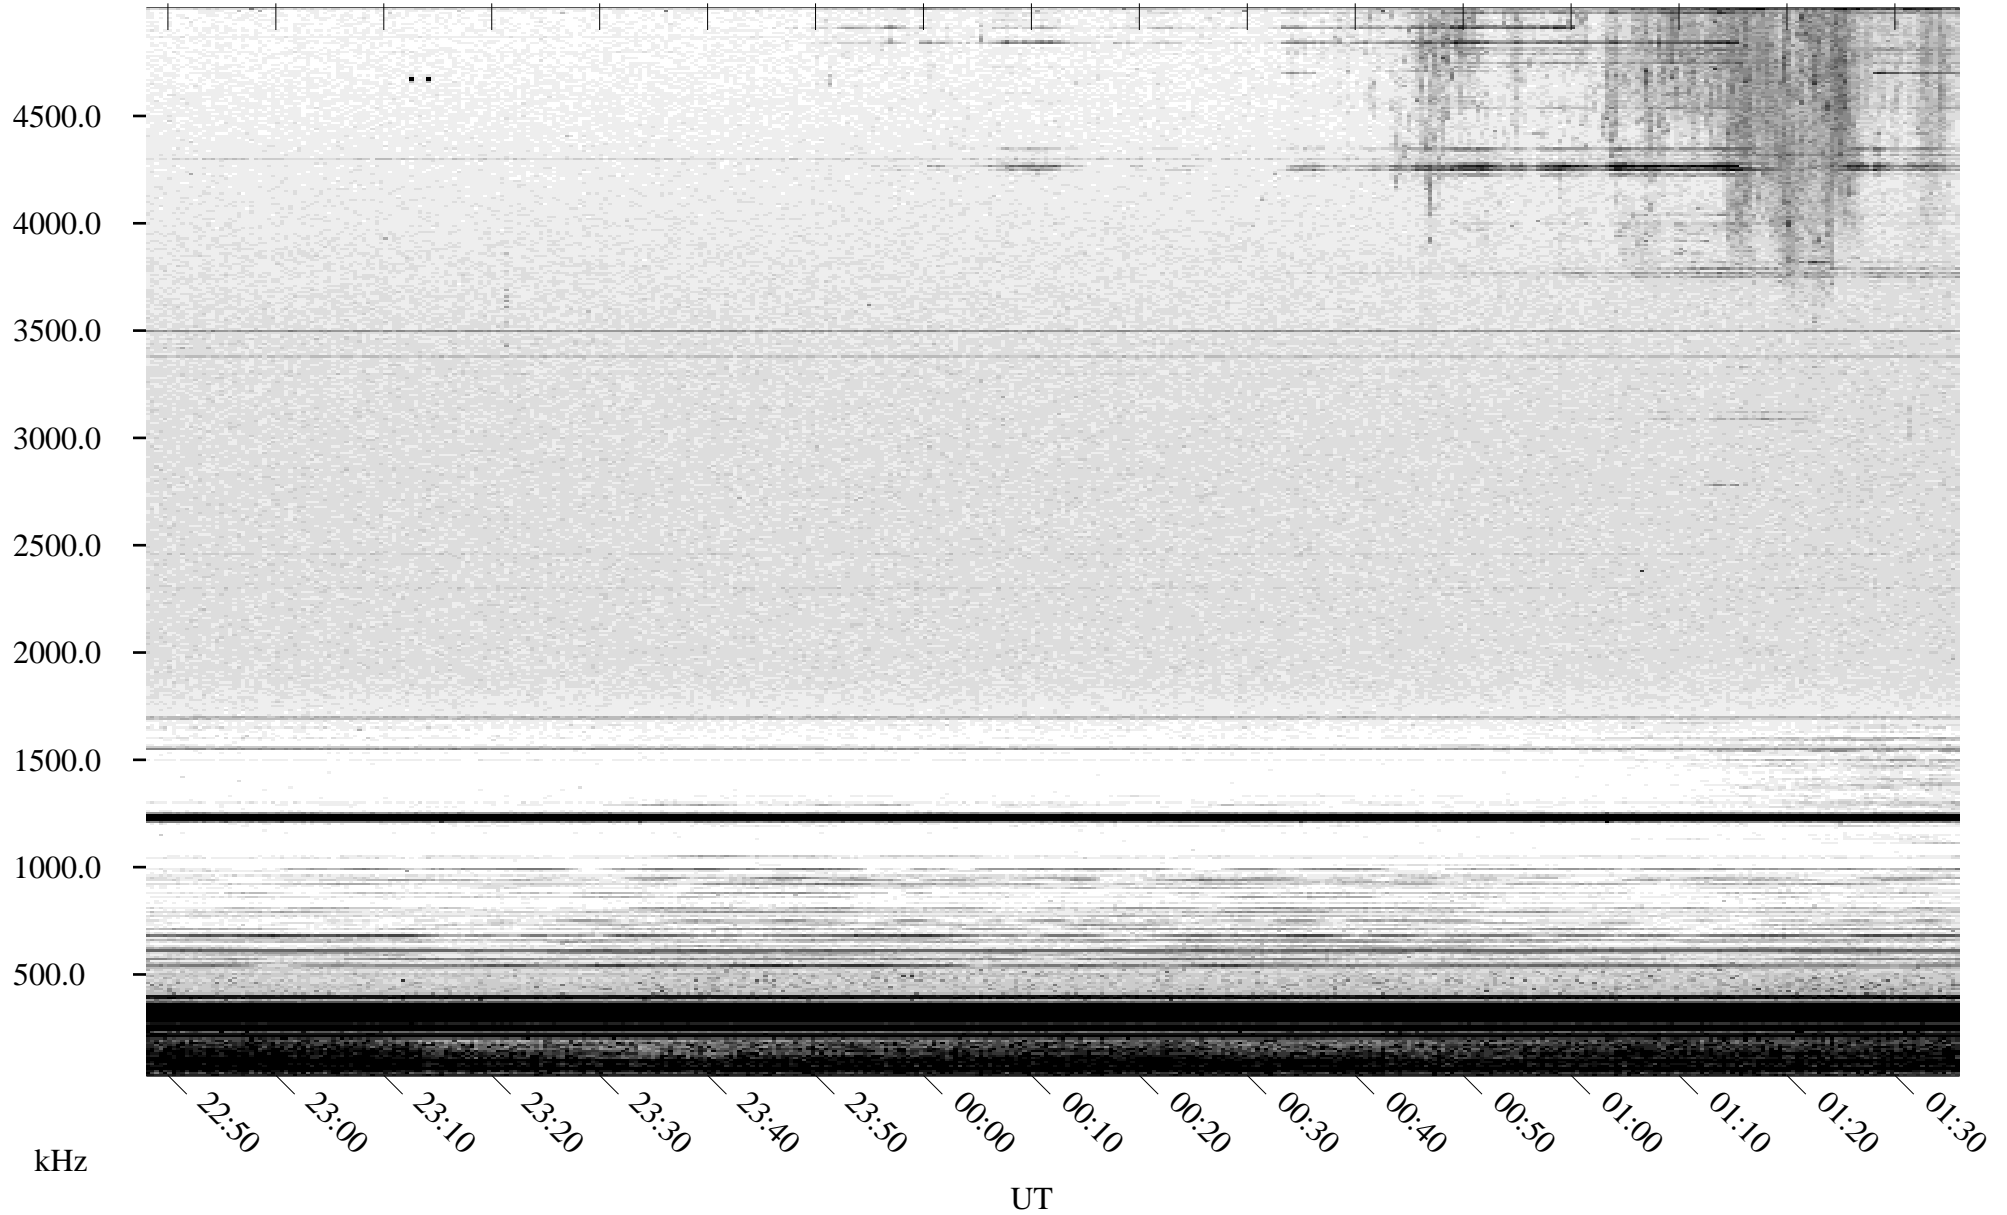

05/11/2004 Churchill, Manitoba

Linear Scale Black = 161 White = 15

ch04132l.r00m max_12

Page 1

05/11/2004 Churchill, Manitoba

Linear Scale Black = 161 White = 15

ch04132l.r00m max_12

Page 2

05/12/2004 Churchill, Manitoba

Linear Scale Black = 161 White = 15

ch04132l.r00m max_12

Page 3

05/12/2004 Churchill, Manitoba

Linear Scale Black = 161 White = 15

ch04132l.r00m max_12

Page 4

05/12/2004 Churchill, Manitoba

Linear Scale Black = 161 White = 15

ch04132l.r00m max_12

Page 5

05/12/2004 Churchill, Manitoba

Linear Scale Black = 161 White = 15

ch04132l.r00m max_12

Page 6

05/12/2004 Churchill, Manitoba

Linear Scale Black = 161 White = 15

ch04132l.r00m max_12

Page 7

05/12/2004 Churchill, Manitoba

Linear Scale Black = 161 White = 15

ch04132l.r00m max_12

Page 8