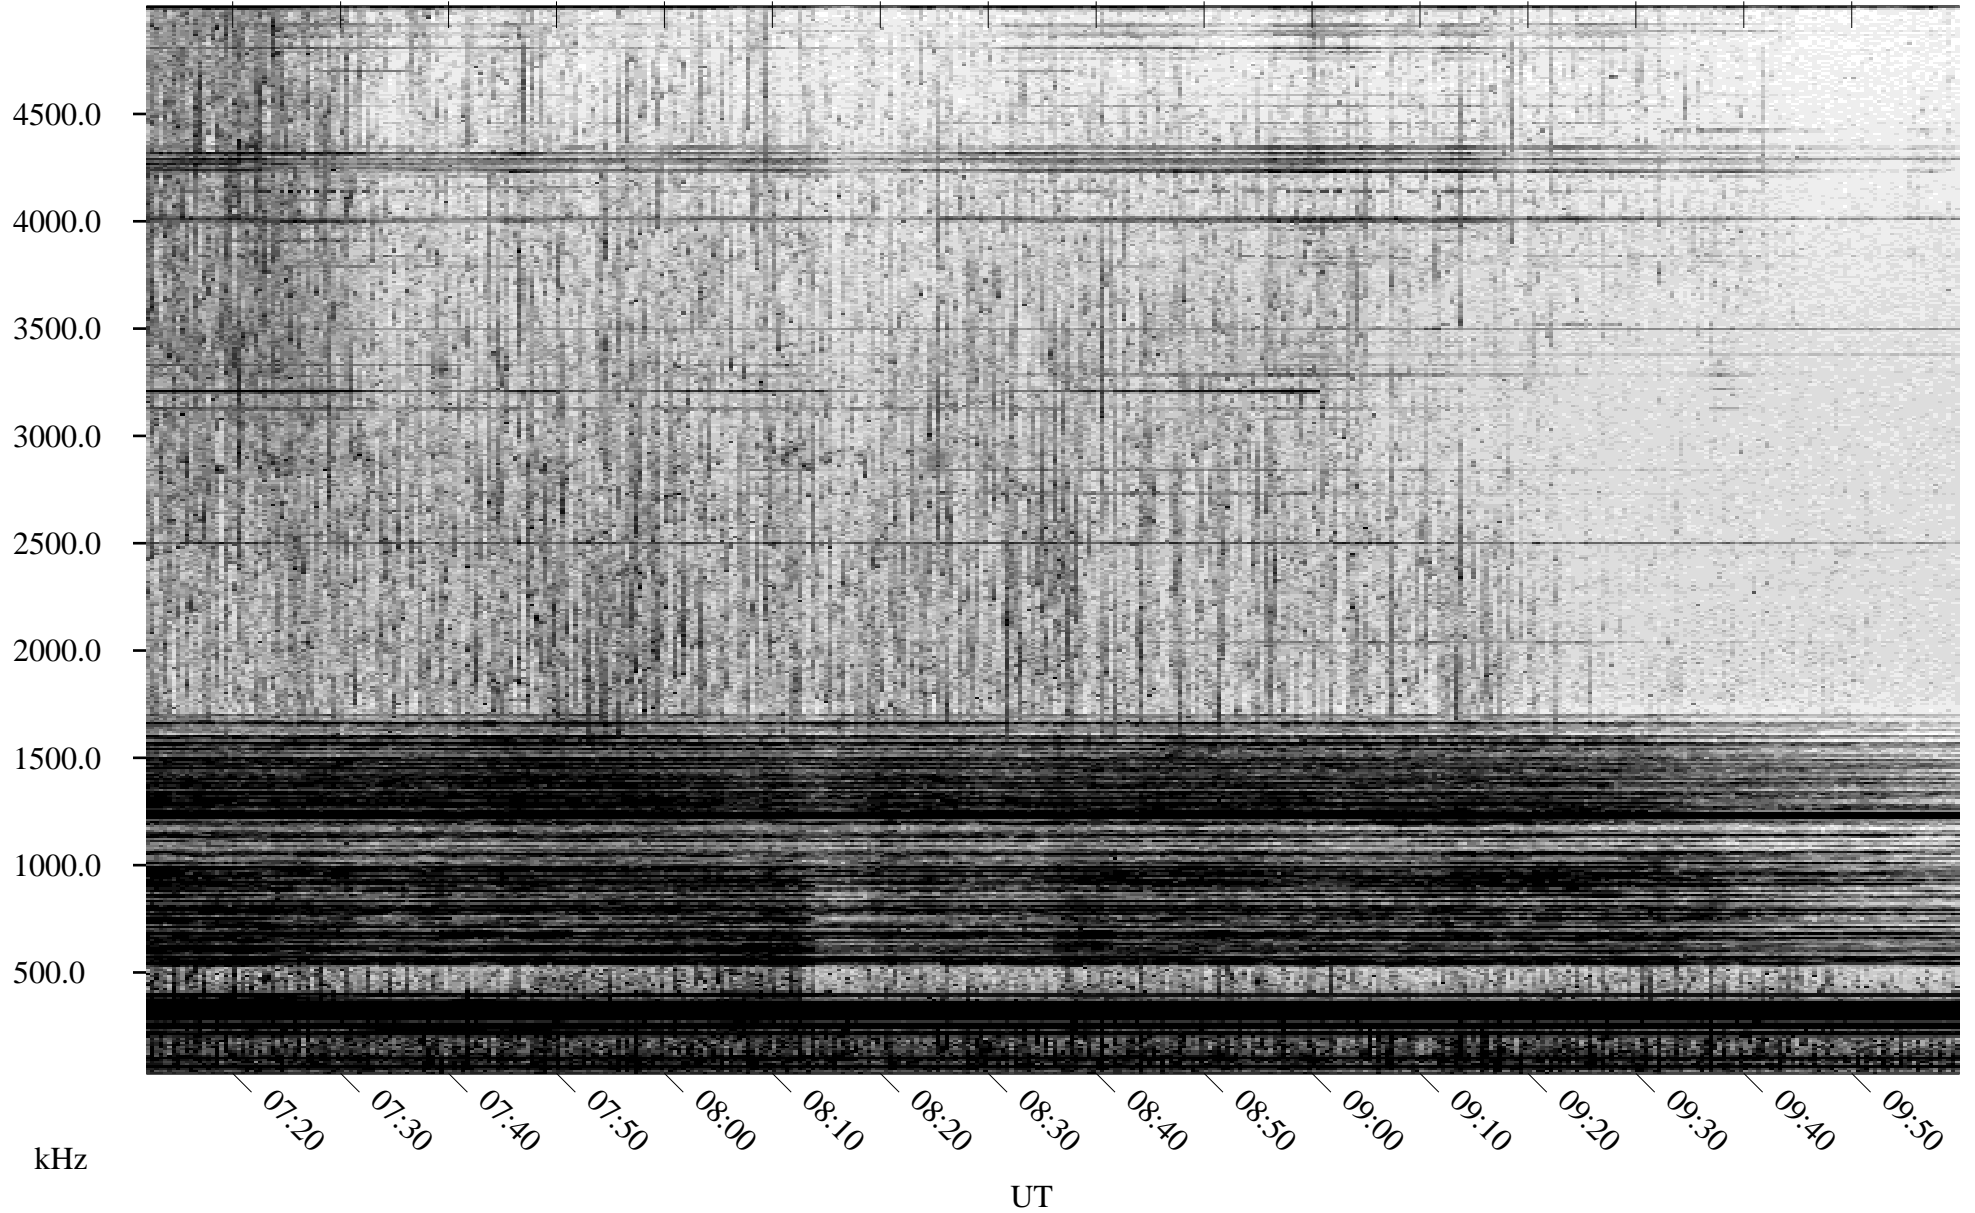

05/11/2004 Churchill, Manitoba

Linear Scale Black = 161 White = 15

ch04132l.r00m max_12

Page 1

05/11/2004 Churchill, Manitoba

Linear Scale Black = 161 White = 15

ch04132l.r00m max_12

Page 2

05/12/2004 Churchill, Manitoba

Linear Scale Black = 161 White = 15

ch04132l.r00m max_12

Page 3

05/12/2004 Churchill, Manitoba

Linear Scale Black = 161 White = 15

ch04132l.r00m max_12

Page 4

05/12/2004 Churchill, Manitoba

Linear Scale Black = 161 White = 15

ch04132l.r00m max_12

Page 5

05/12/2004 Churchill, Manitoba

Linear Scale Black = 161 White = 15

ch04132l.r00m max_12

Page 6

05/12/2004 Churchill, Manitoba

Linear Scale Black = 161 White = 15

ch04132l.r00m max_12

Page 7

05/12/2004 Churchill, Manitoba

Linear Scale Black = 161 White = 15

ch04132l.r00m max_12

Page 8