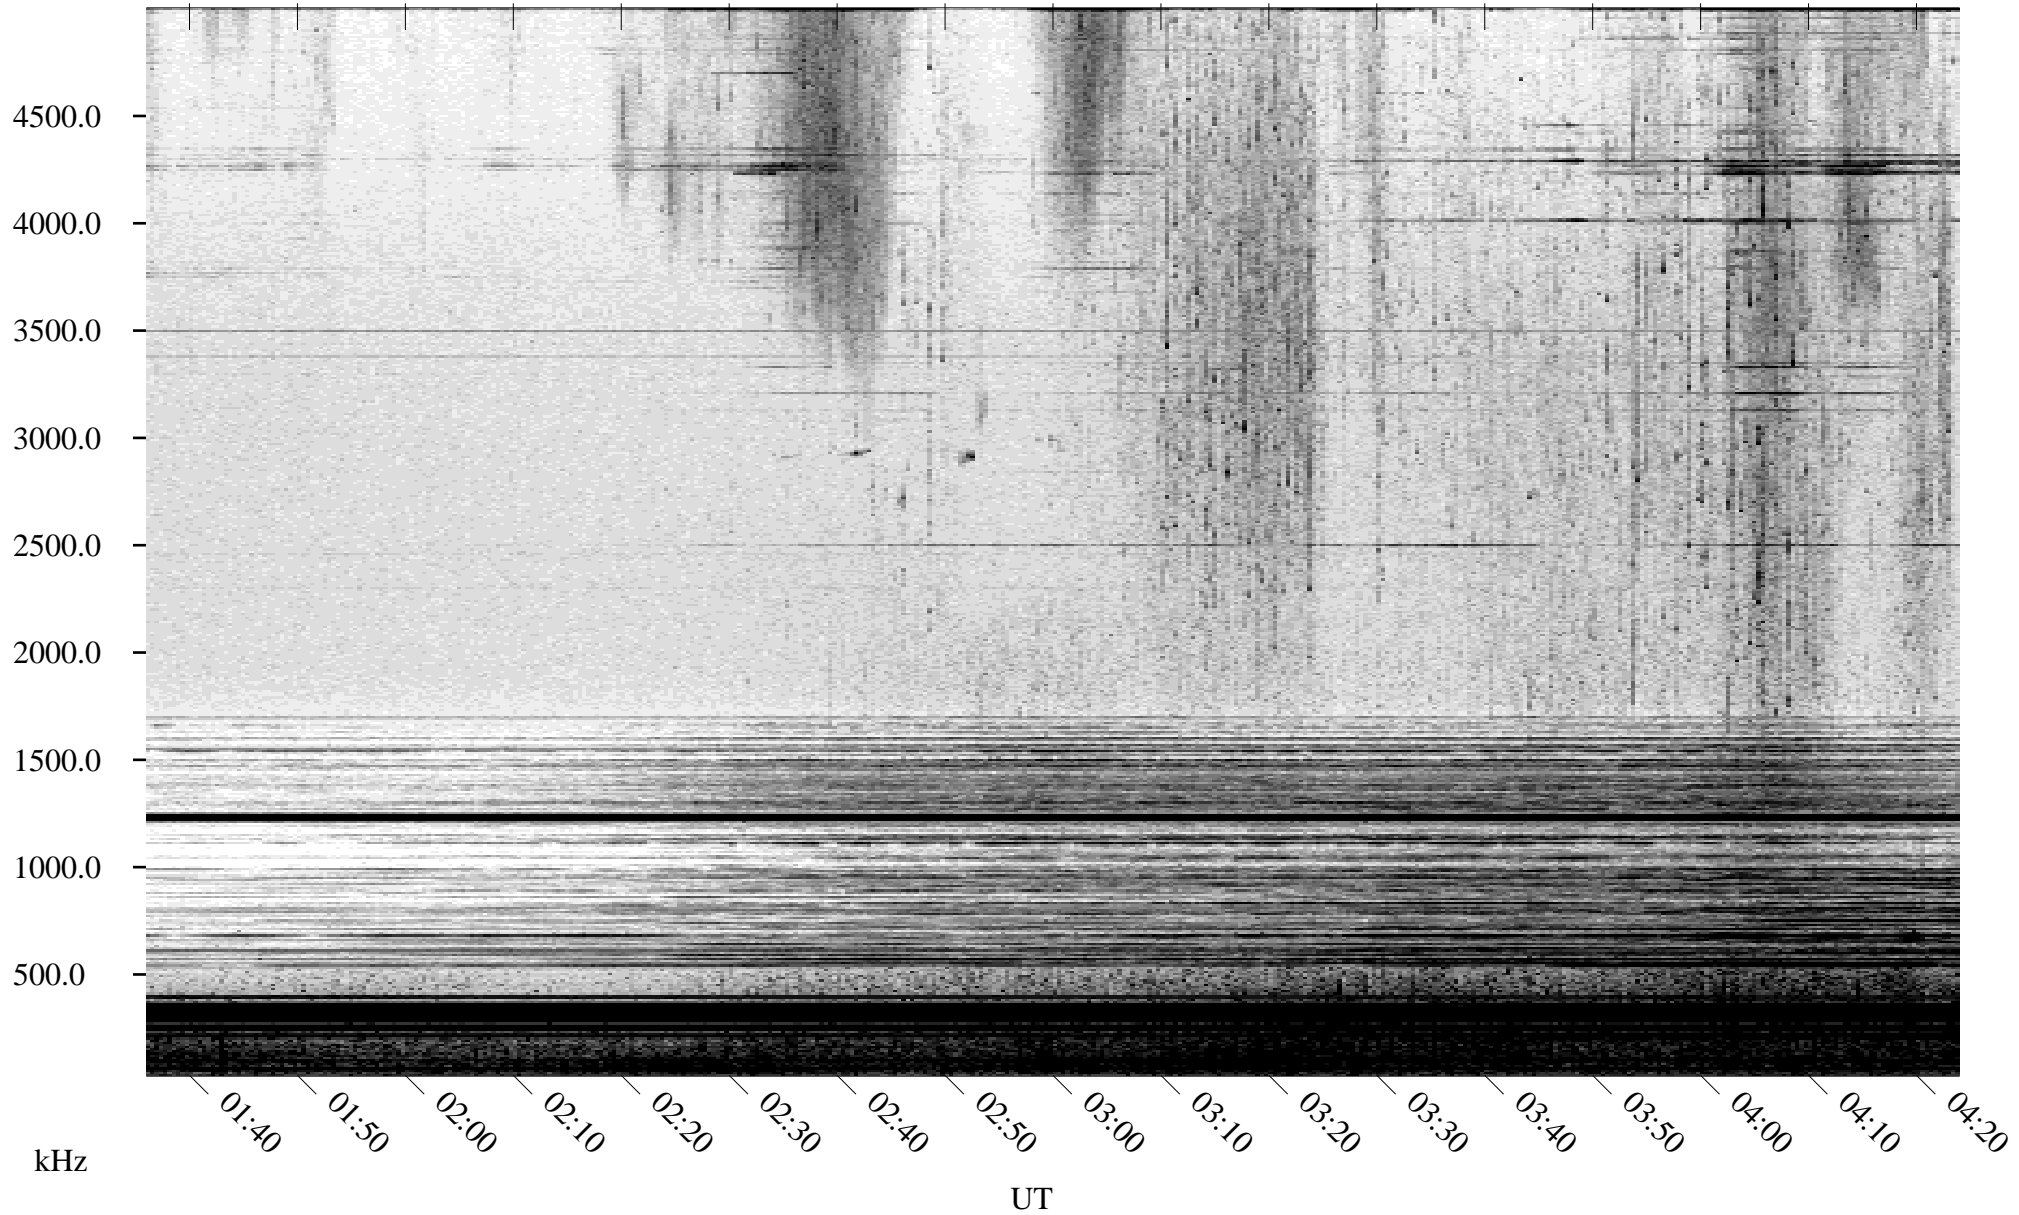

05/11/2004 Churchill, Manitoba

Linear Scale Black = 161 White = 15

ch04132l.r00m max_12

Page 1

05/11/2004 Churchill, Manitoba

Linear Scale Black = 161 White = 15

ch04132l.r00m max_12

Page 2

05/12/2004 Churchill, Manitoba

Linear Scale Black = 161 White = 15

ch04132l.r00m max_12

Page 3

05/12/2004 Churchill, Manitoba

Linear Scale Black = 161 White = 15

ch04132l.r00m max_12

Page 4

05/12/2004 Churchill, Manitoba

Linear Scale Black = 161 White = 15

ch04132l.r00m max_12

Page 5

05/12/2004 Churchill, Manitoba

Linear Scale Black = 161 White = 15

ch04132l.r00m max_12

Page 6

05/12/2004 Churchill, Manitoba

Linear Scale Black = 161 White = 15

ch04132l.r00m max_12

Page 7

05/12/2004 Churchill, Manitoba

Linear Scale Black = 161 White = 15

ch04132l.r00m max_12

Page 8