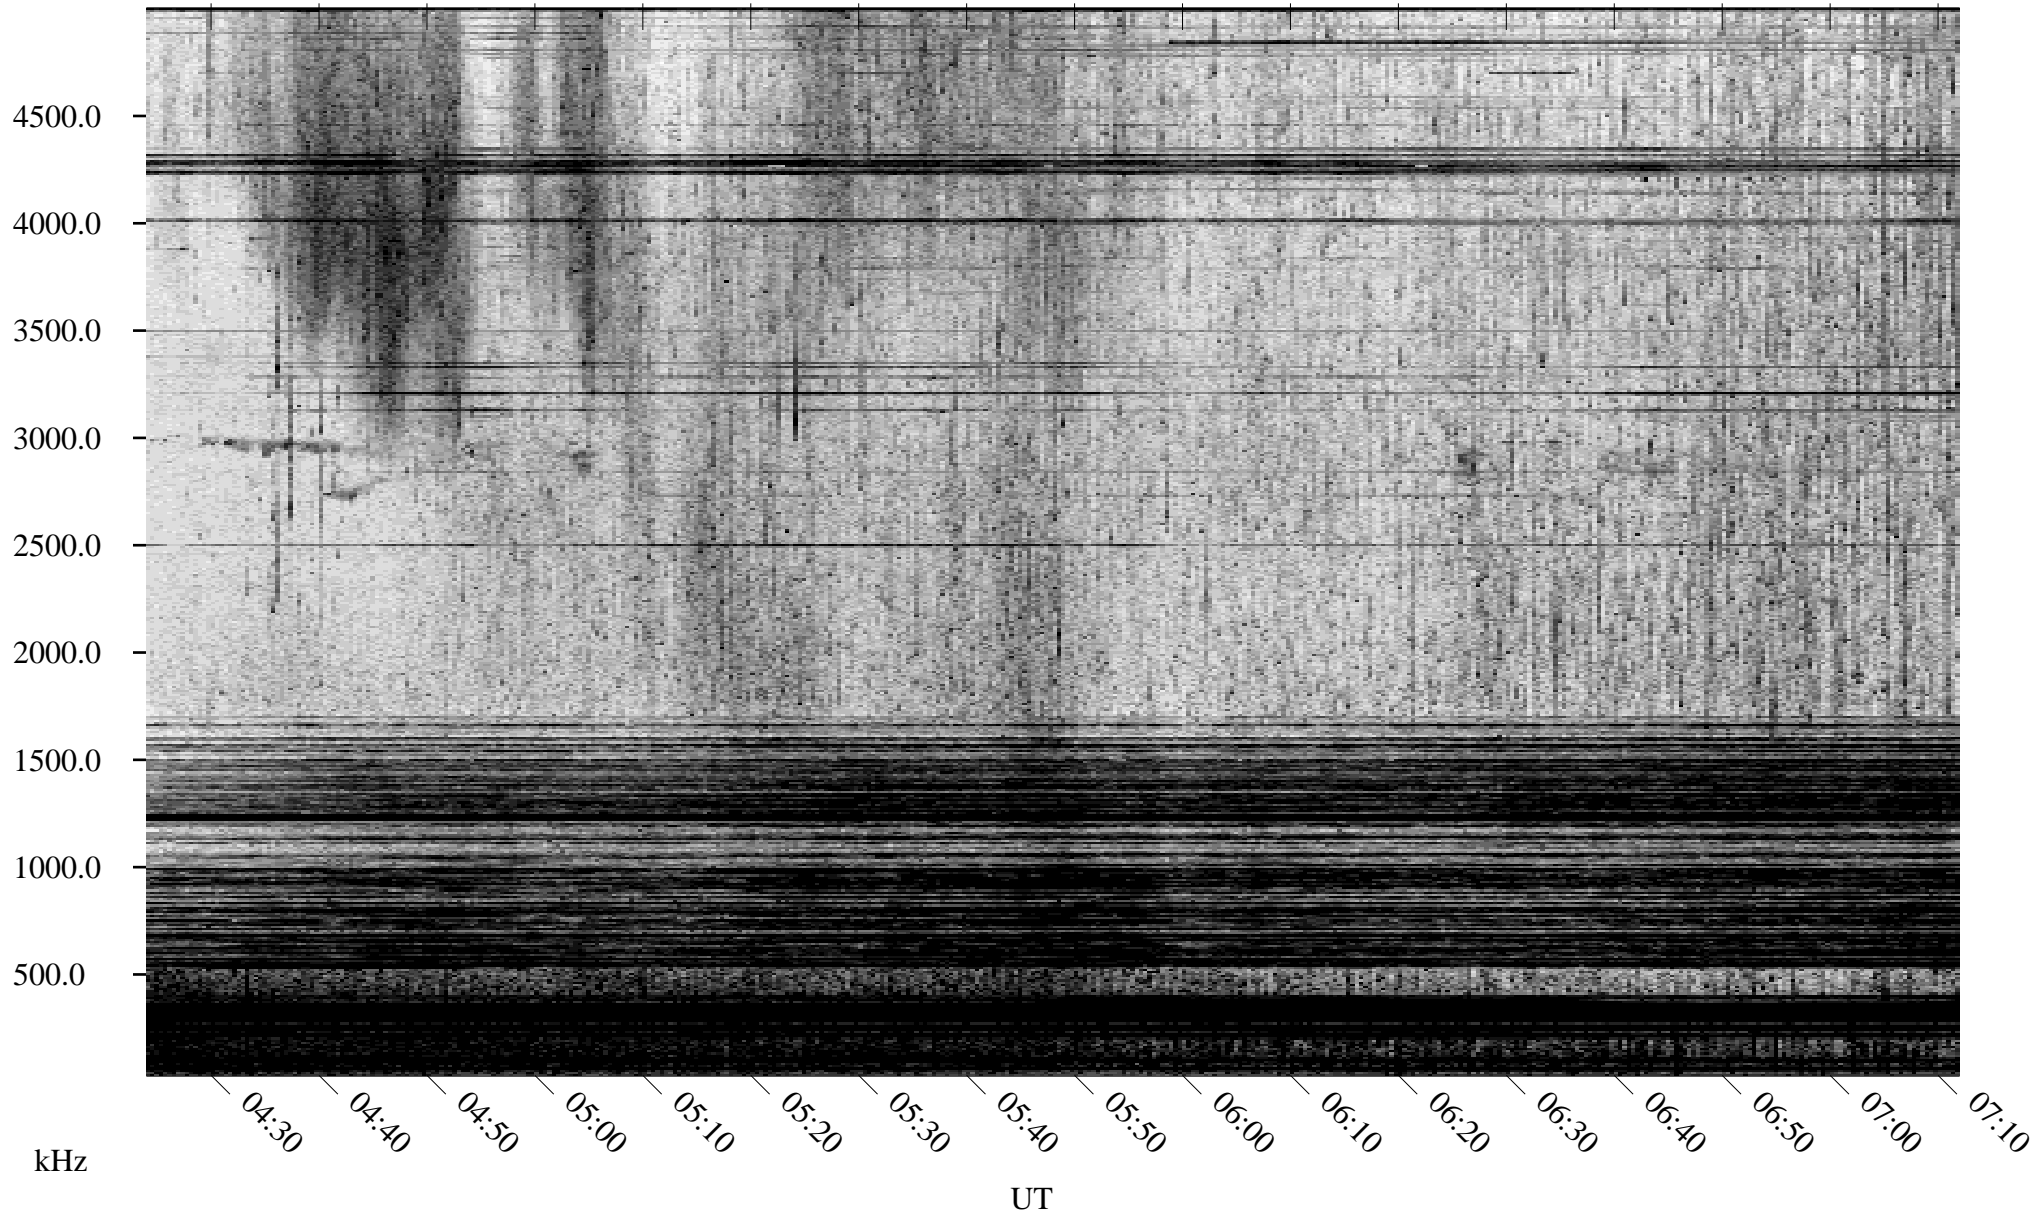

05/11/2004 Churchill, Manitoba

Linear Scale Black = 161 White = 15

ch04132l.r00m max_12

Page 1

05/11/2004 Churchill, Manitoba

Linear Scale Black = 161 White = 15

ch04132l.r00m max_12

Page 2

05/12/2004 Churchill, Manitoba

Linear Scale Black = 161 White = 15

ch04132l.r00m max_12

Page 3

05/12/2004 Churchill, Manitoba

Linear Scale Black = 161 White = 15

ch04132l.r00m max_12

Page 4

05/12/2004 Churchill, Manitoba

Linear Scale Black = 161 White = 15

ch04132l.r00m max_12

Page 5

05/12/2004 Churchill, Manitoba

Linear Scale Black = 161 White = 15

ch04132l.r00m max_12

Page 6

05/12/2004 Churchill, Manitoba

Linear Scale Black = 161 White = 15

ch04132l.r00m max_12

Page 7

05/12/2004 Churchill, Manitoba

Linear Scale Black = 161 White = 15

ch04132l.r00m max_12

Page 8