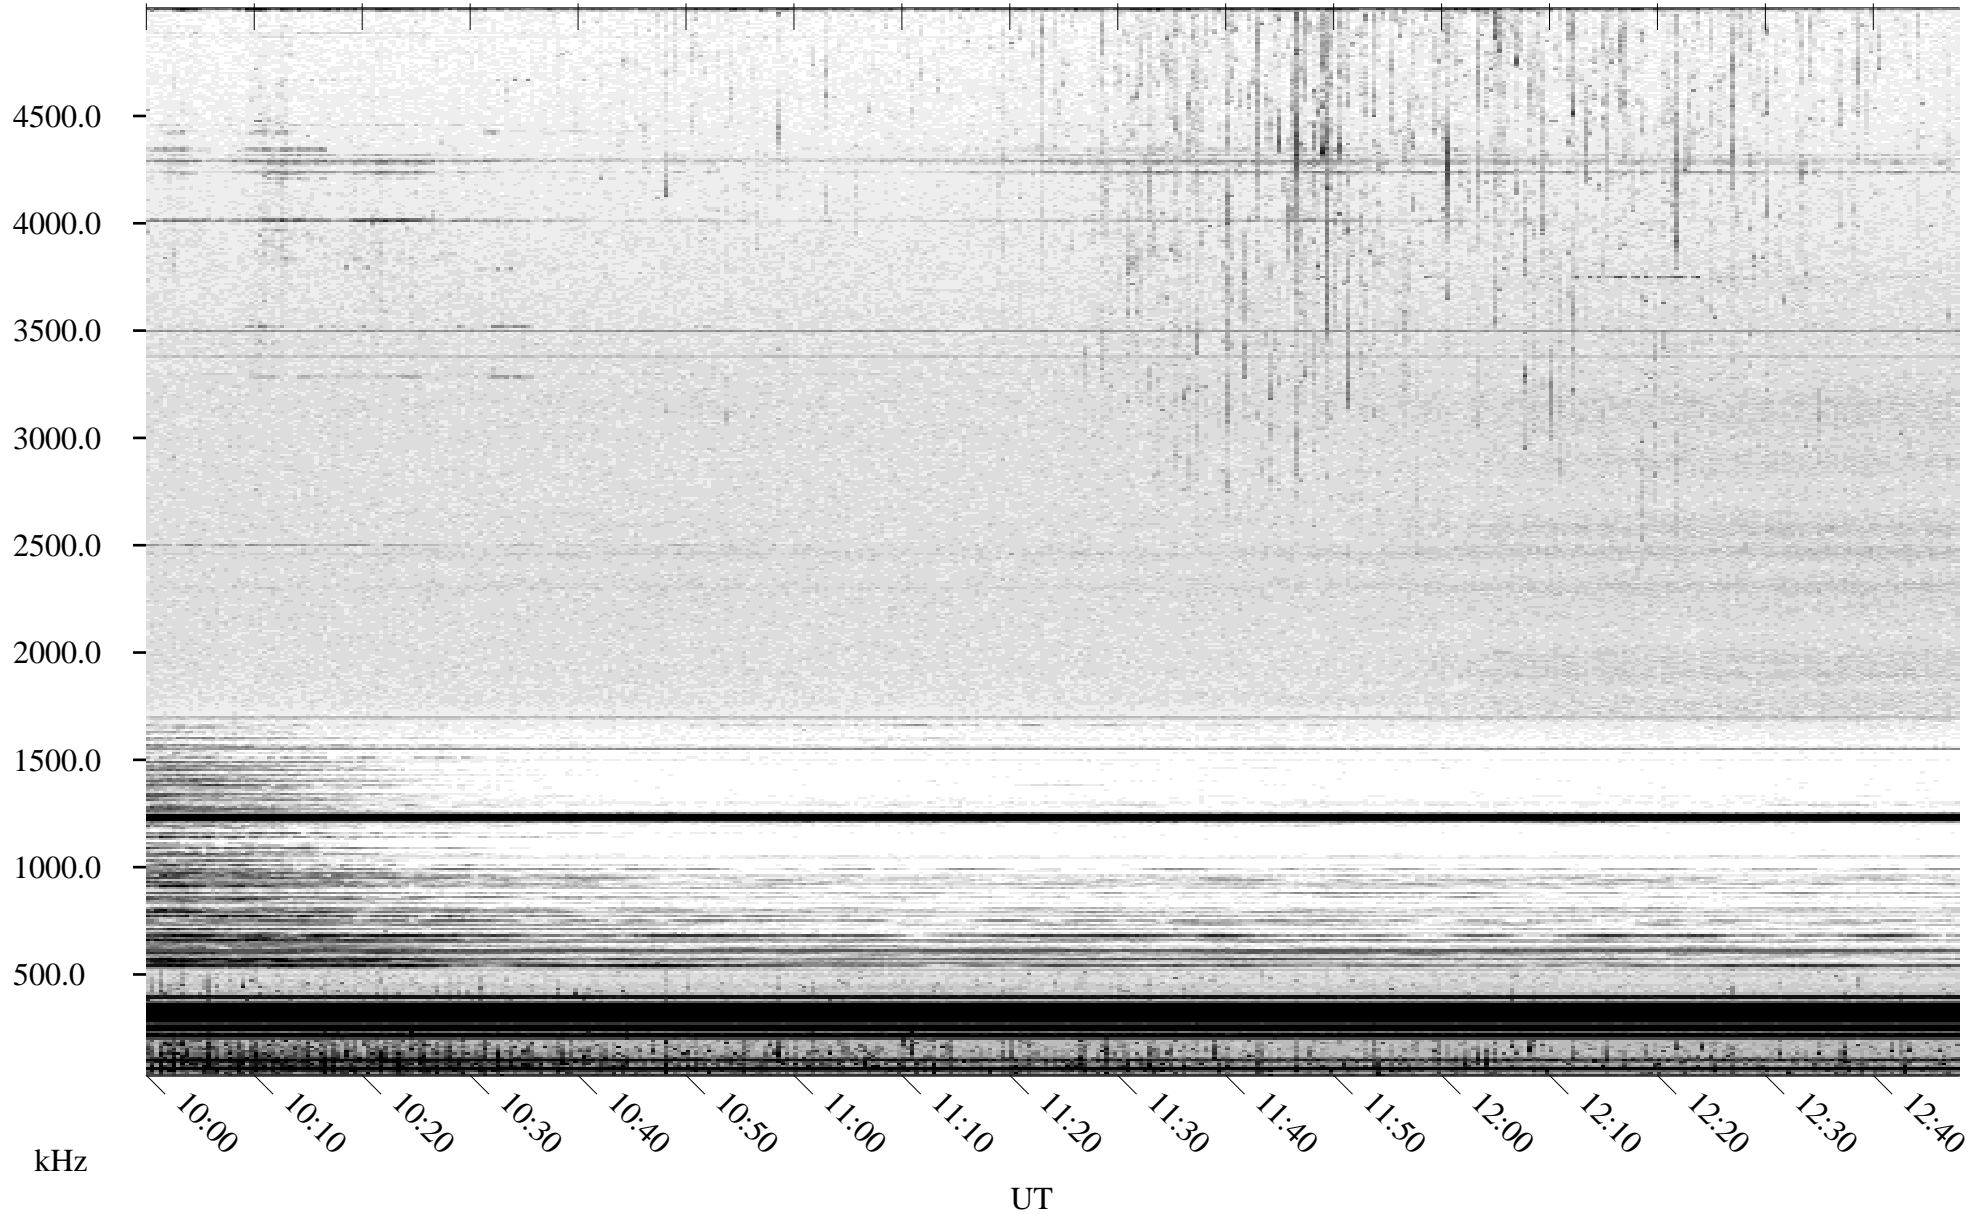

05/11/2004 Churchill, Manitoba

Linear Scale Black = 161 White = 15

ch04132l.r00m max_12

Page 1

05/11/2004 Churchill, Manitoba

Linear Scale Black = 161 White = 15

ch04132l.r00m max_12

Page 2

05/12/2004 Churchill, Manitoba

Linear Scale Black = 161 White = 15

ch04132l.r00m max_12

Page 3

05/12/2004 Churchill, Manitoba

Linear Scale Black = 161 White = 15

ch04132l.r00m max_12

Page 4

05/12/2004 Churchill, Manitoba

Linear Scale Black = 161 White = 15

ch04132l.r00m max_12

Page 5

05/12/2004 Churchill, Manitoba

Linear Scale Black = 161 White = 15

ch04132l.r00m max_12

Page 6

05/12/2004 Churchill, Manitoba

Linear Scale Black = 161 White = 15

ch04132l.r00m max_12

Page 7

05/12/2004 Churchill, Manitoba

Linear Scale Black = 161 White = 15

ch04132l.r00m max_12

Page 8