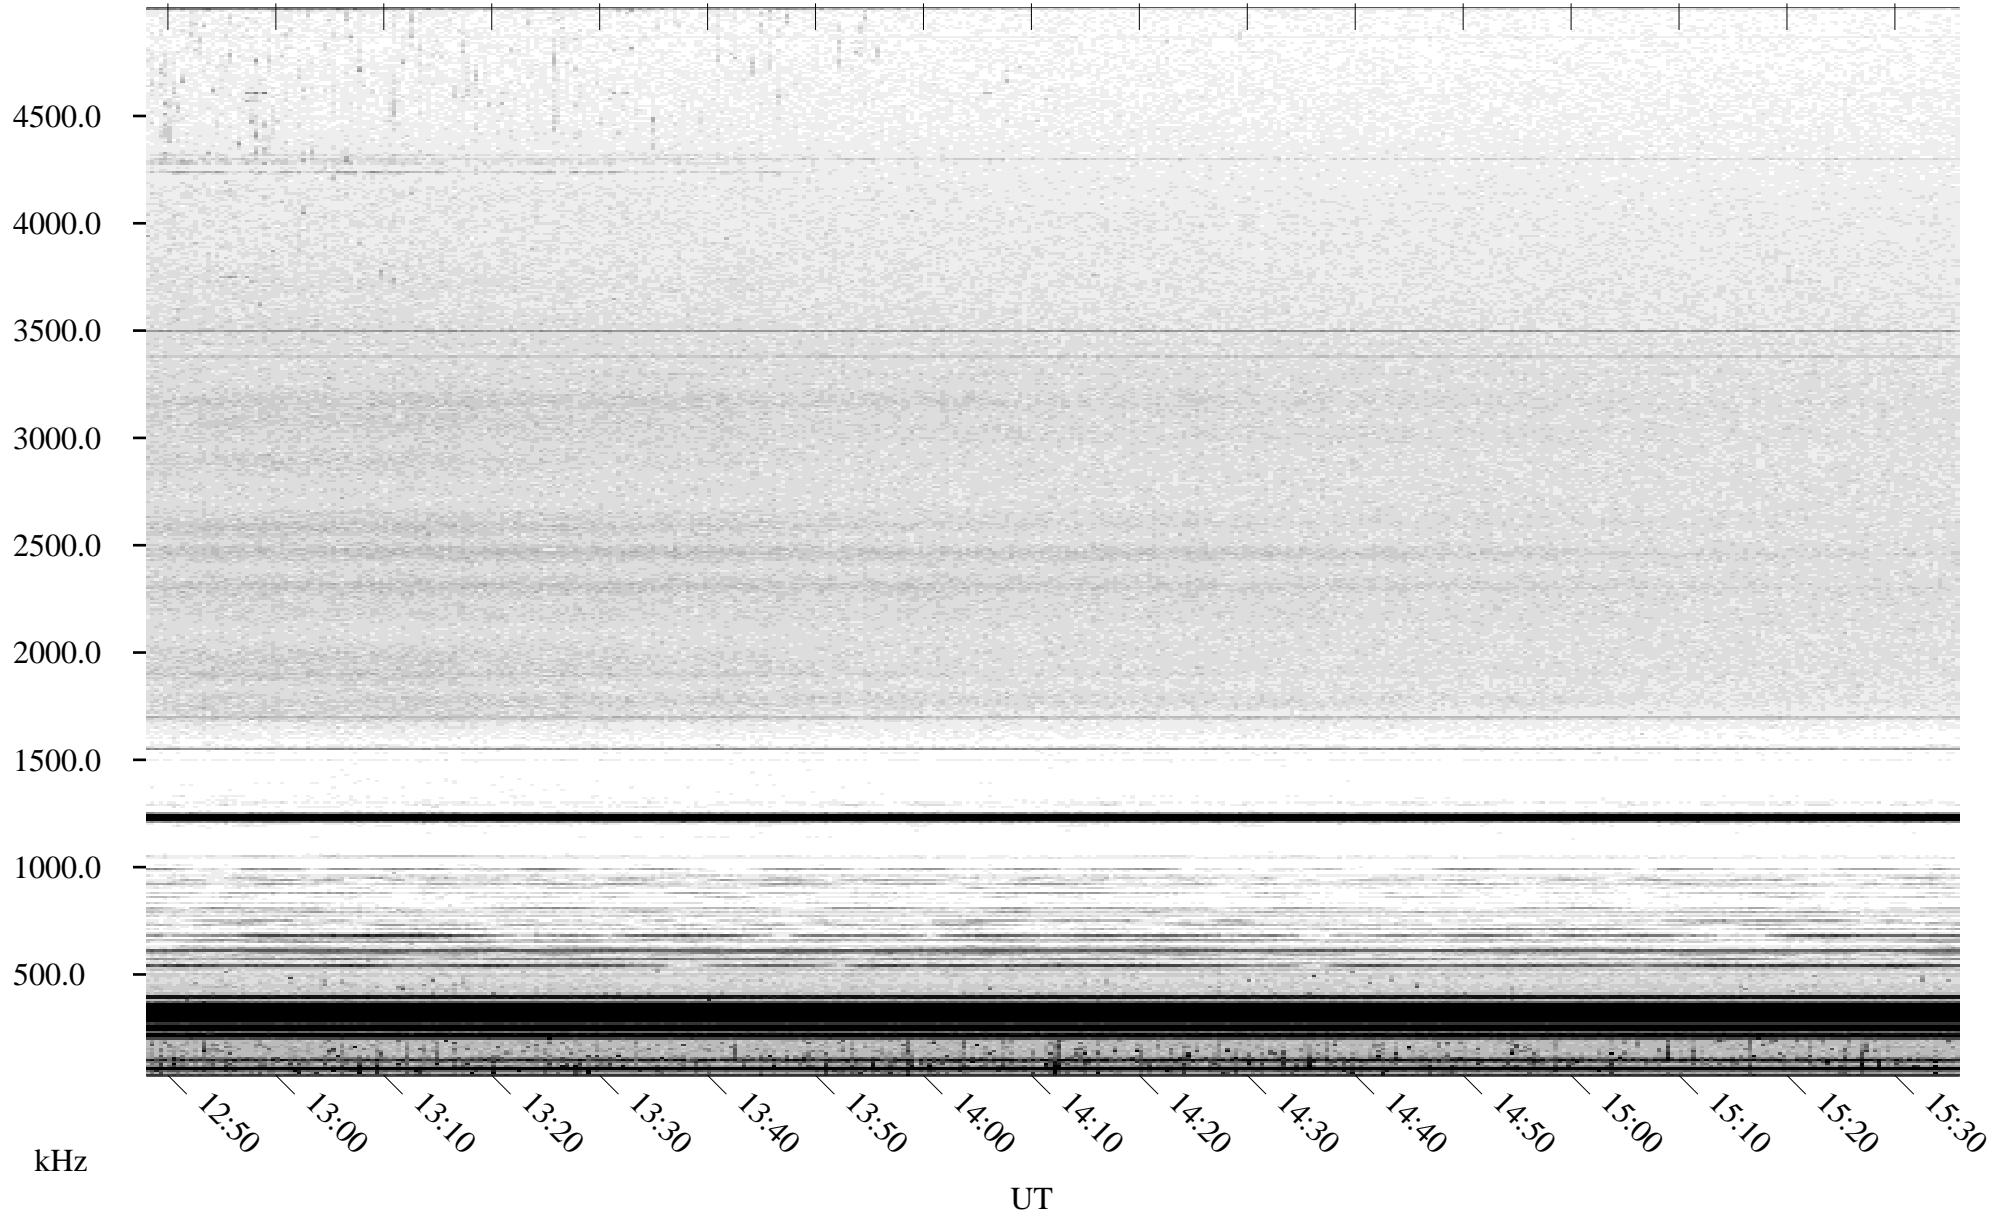

05/11/2004 Churchill, Manitoba

Linear Scale Black = 161 White = 15

ch04132l.r00m max_12

Page 1

05/11/2004 Churchill, Manitoba

Linear Scale Black = 161 White = 15

ch04132l.r00m max_12

Page 2

05/12/2004 Churchill, Manitoba

Linear Scale Black = 161 White = 15

ch04132l.r00m max_12

Page 3

05/12/2004 Churchill, Manitoba

Linear Scale Black = 161 White = 15

ch04132l.r00m max_12

Page 4

05/12/2004 Churchill, Manitoba

Linear Scale Black = 161 White = 15

ch04132l.r00m max_12

Page 5

05/12/2004 Churchill, Manitoba

Linear Scale Black = 161 White = 15

ch04132l.r00m max_12

Page 6

05/12/2004 Churchill, Manitoba

Linear Scale Black = 161 White = 15

ch04132l.r00m max_12

Page 7

05/12/2004 Churchill, Manitoba

Linear Scale Black = 161 White = 15

ch04132l.r00m max_12

Page 8