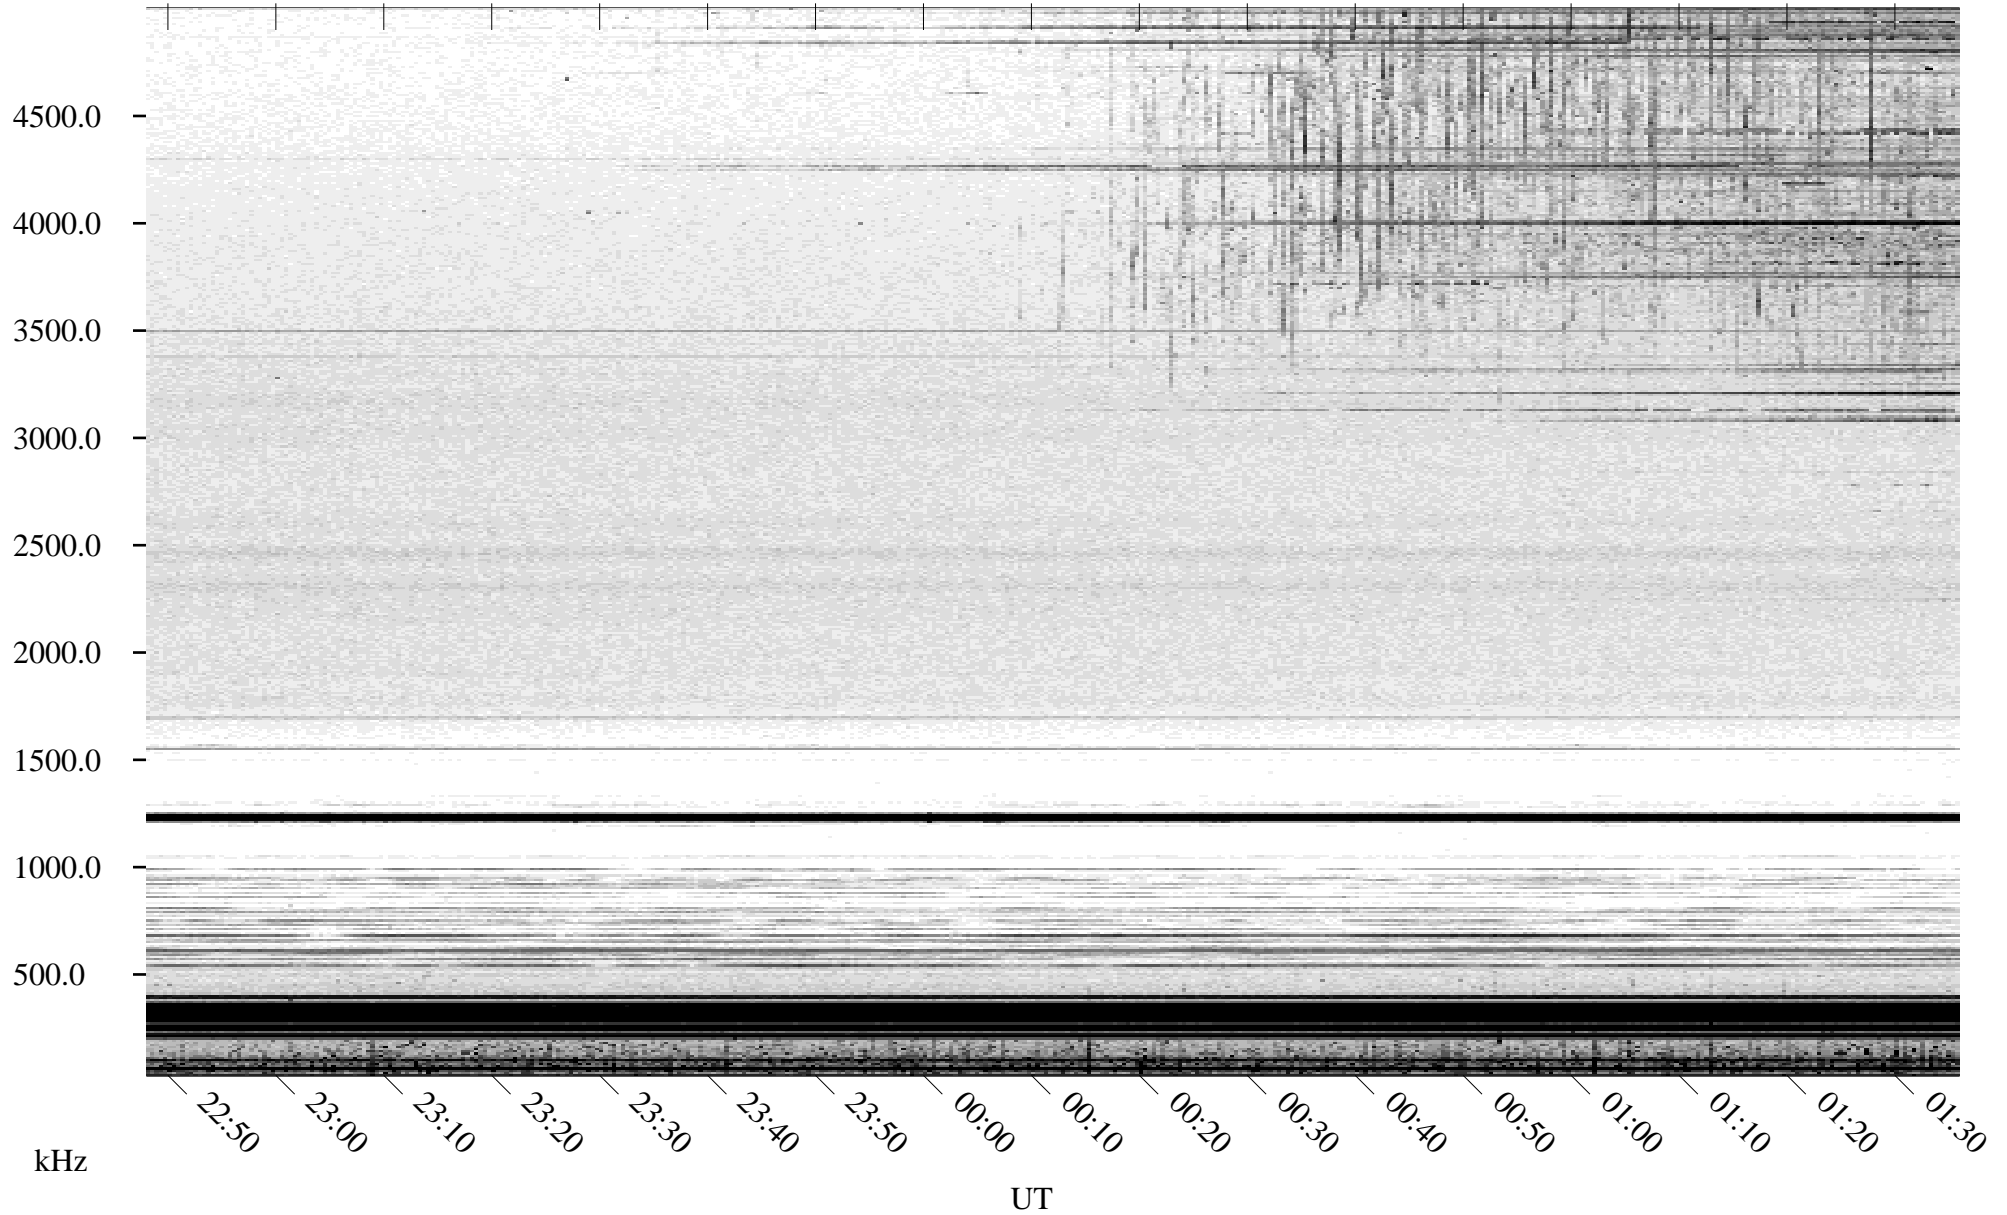

05/12/2004 Churchill, Manitoba

Linear Scale Black = 161 White = 15

ch04133l.r00m max_12

Page 1

05/12/2004 Churchill, Manitoba

Linear Scale Black = 161 White = 15

ch04133l.r00m max_12

Page 2

05/13/2004 Churchill, Manitoba

Linear Scale Black = 161 White = 15

ch04133l.r00m max_12

Page 3

05/13/2004 Churchill, Manitoba

Linear Scale Black = 161 White = 15

ch04133l.r00m max_12

Page 4

05/13/2004 Churchill, Manitoba

Linear Scale Black = 161 White = 15

ch04133l.r00m max_12

Page 5

05/13/2004 Churchill, Manitoba

Linear Scale Black = 161 White = 15

ch04133l.r00m max_12

Page 6

05/13/2004 Churchill, Manitoba

Linear Scale Black = 161 White = 15

ch04133l.r00m max_12

Page 7

05/13/2004 Churchill, Manitoba

Linear Scale Black = 161 White = 15

ch04133l.r00m max_12