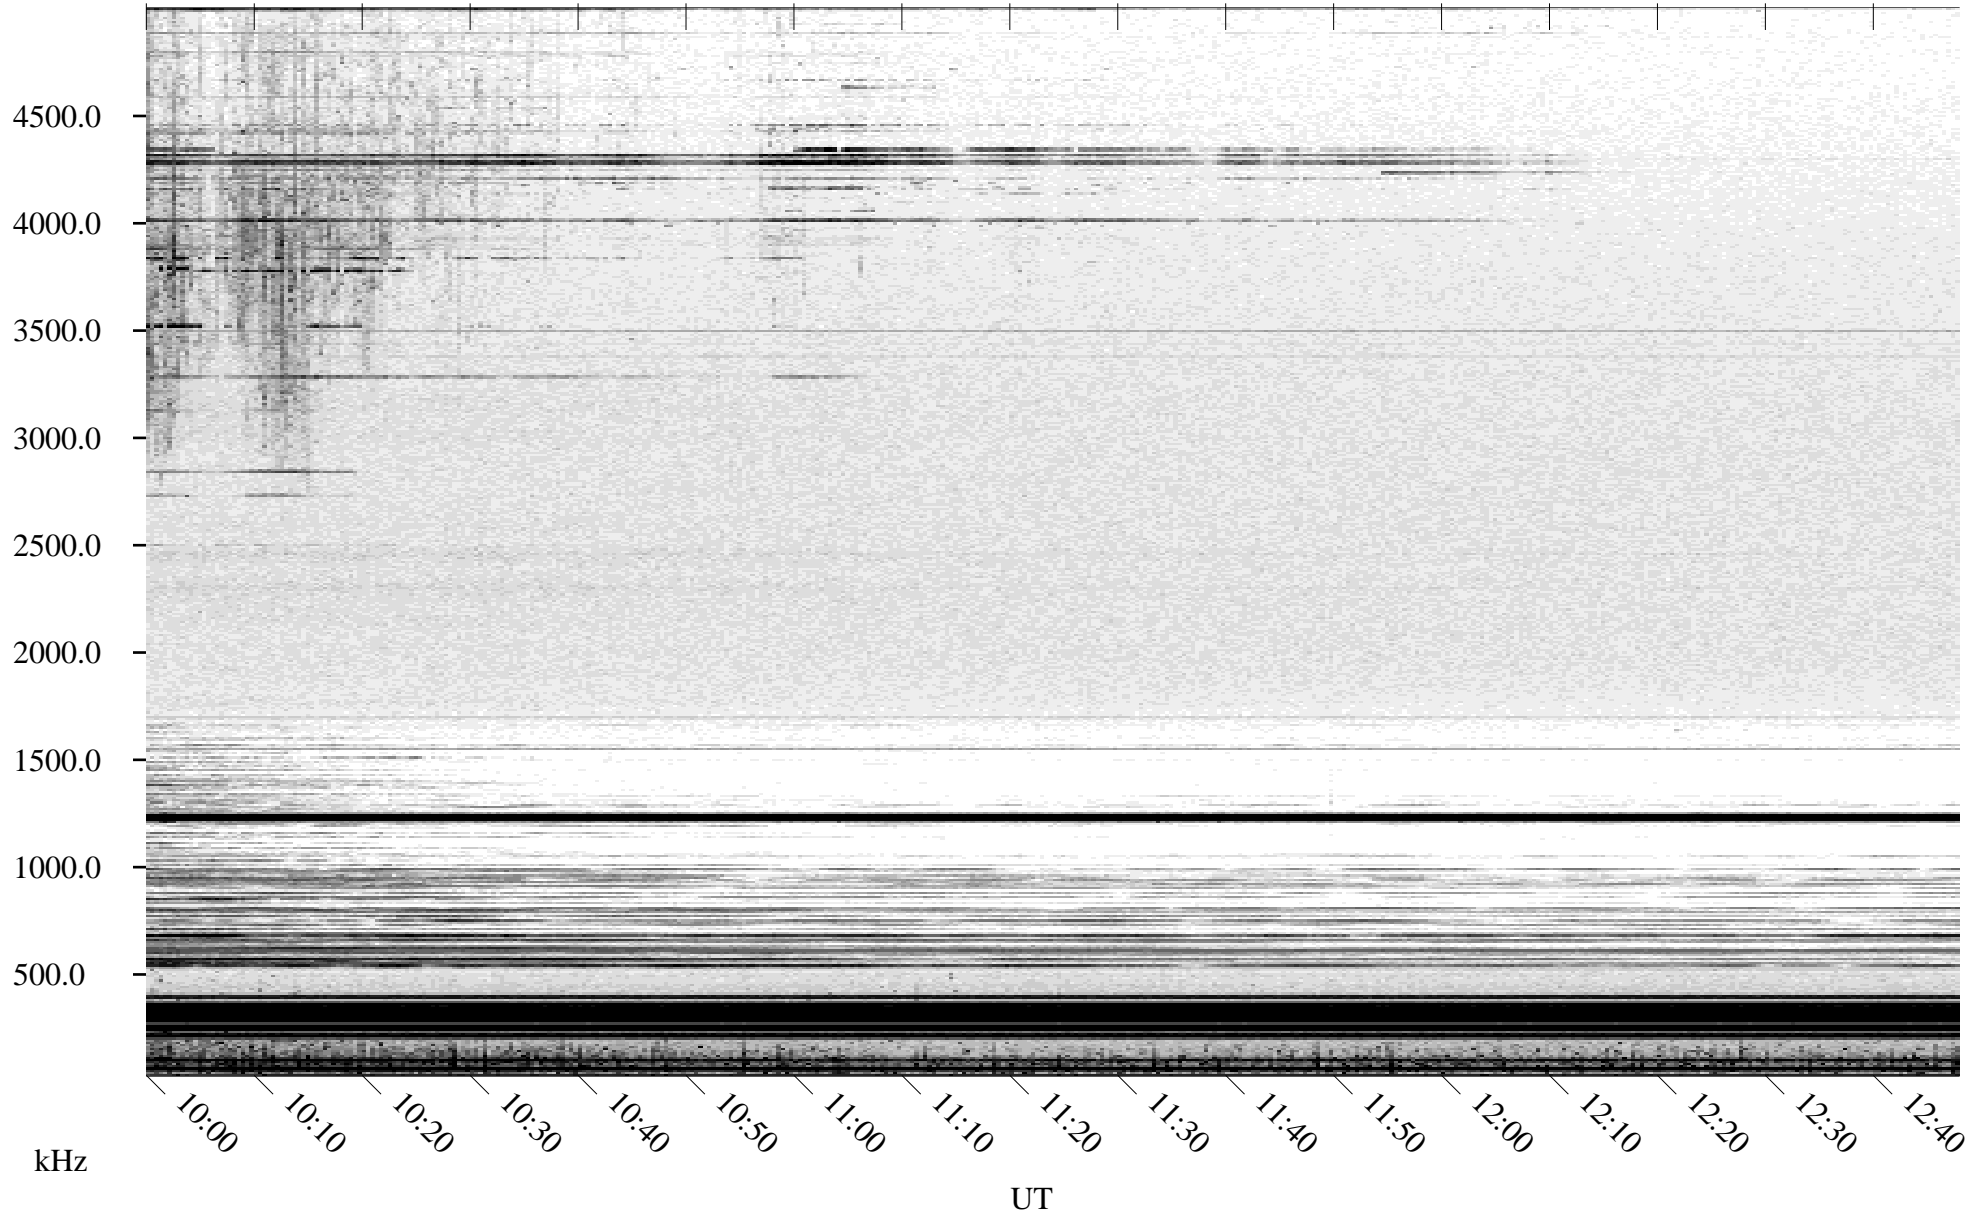

05/12/2004 Churchill, Manitoba

Linear Scale Black = 161 White = 15

ch04133l.r00m max_12

Page 1

05/12/2004 Churchill, Manitoba

Linear Scale Black = 161 White = 15

ch04133l.r00m max_12

Page 2

05/13/2004 Churchill, Manitoba

Linear Scale Black = 161 White = 15

ch04133l.r00m max_12

Page 3

05/13/2004 Churchill, Manitoba

Linear Scale Black = 161 White = 15

ch04133l.r00m max_12

Page 4

05/13/2004 Churchill, Manitoba

Linear Scale Black = 161 White = 15

ch04133l.r00m max_12

Page 5

05/13/2004 Churchill, Manitoba

Linear Scale Black = 161 White = 15

ch04133l.r00m max_12

Page 6

05/13/2004 Churchill, Manitoba

Linear Scale Black = 161 White = 15

ch04133l.r00m max_12

Page 7

05/13/2004 Churchill, Manitoba

Linear Scale Black = 161 White = 15

ch04133l.r00m max_12