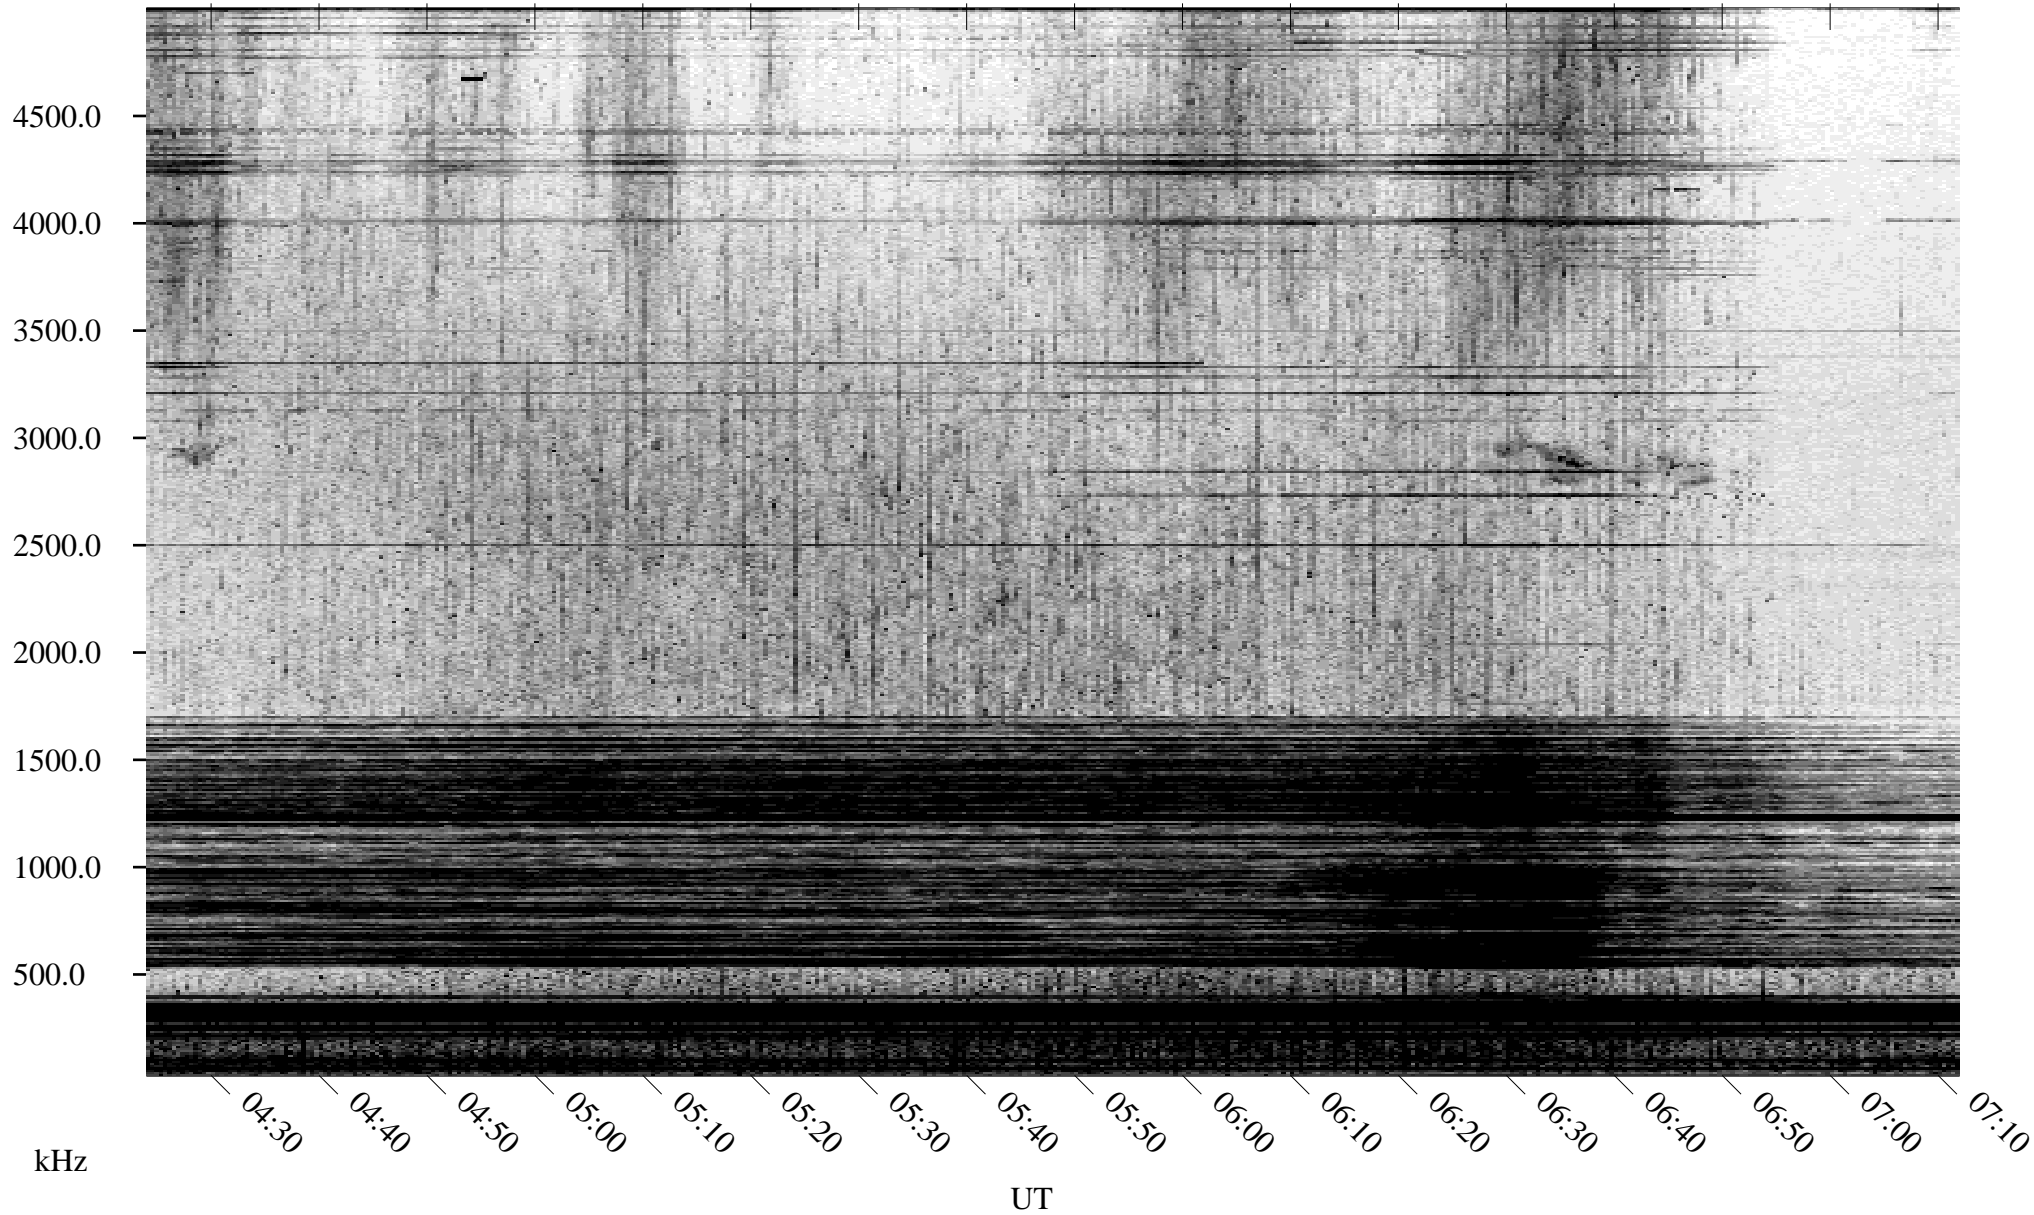

05/12/2004 Churchill, Manitoba

Linear Scale Black = 161 White = 15

ch04133l.r00m max_12

Page 1

05/12/2004 Churchill, Manitoba

Linear Scale Black = 161 White = 15

ch04133l.r00m max_12

Page 2

05/13/2004 Churchill, Manitoba

Linear Scale Black = 161 White = 15

ch04133l.r00m max_12

Page 3

05/13/2004 Churchill, Manitoba

Linear Scale Black = 161 White = 15

ch04133l.r00m max_12

Page 4

05/13/2004 Churchill, Manitoba

Linear Scale Black = 161 White = 15

ch04133l.r00m max_12

Page 5

05/13/2004 Churchill, Manitoba

Linear Scale Black = 161 White = 15

ch04133l.r00m max_12

Page 6

05/13/2004 Churchill, Manitoba

Linear Scale Black = 161 White = 15

ch04133l.r00m max_12

Page 7

05/13/2004 Churchill, Manitoba

Linear Scale Black = 161 White = 15

ch04133l.r00m max_12