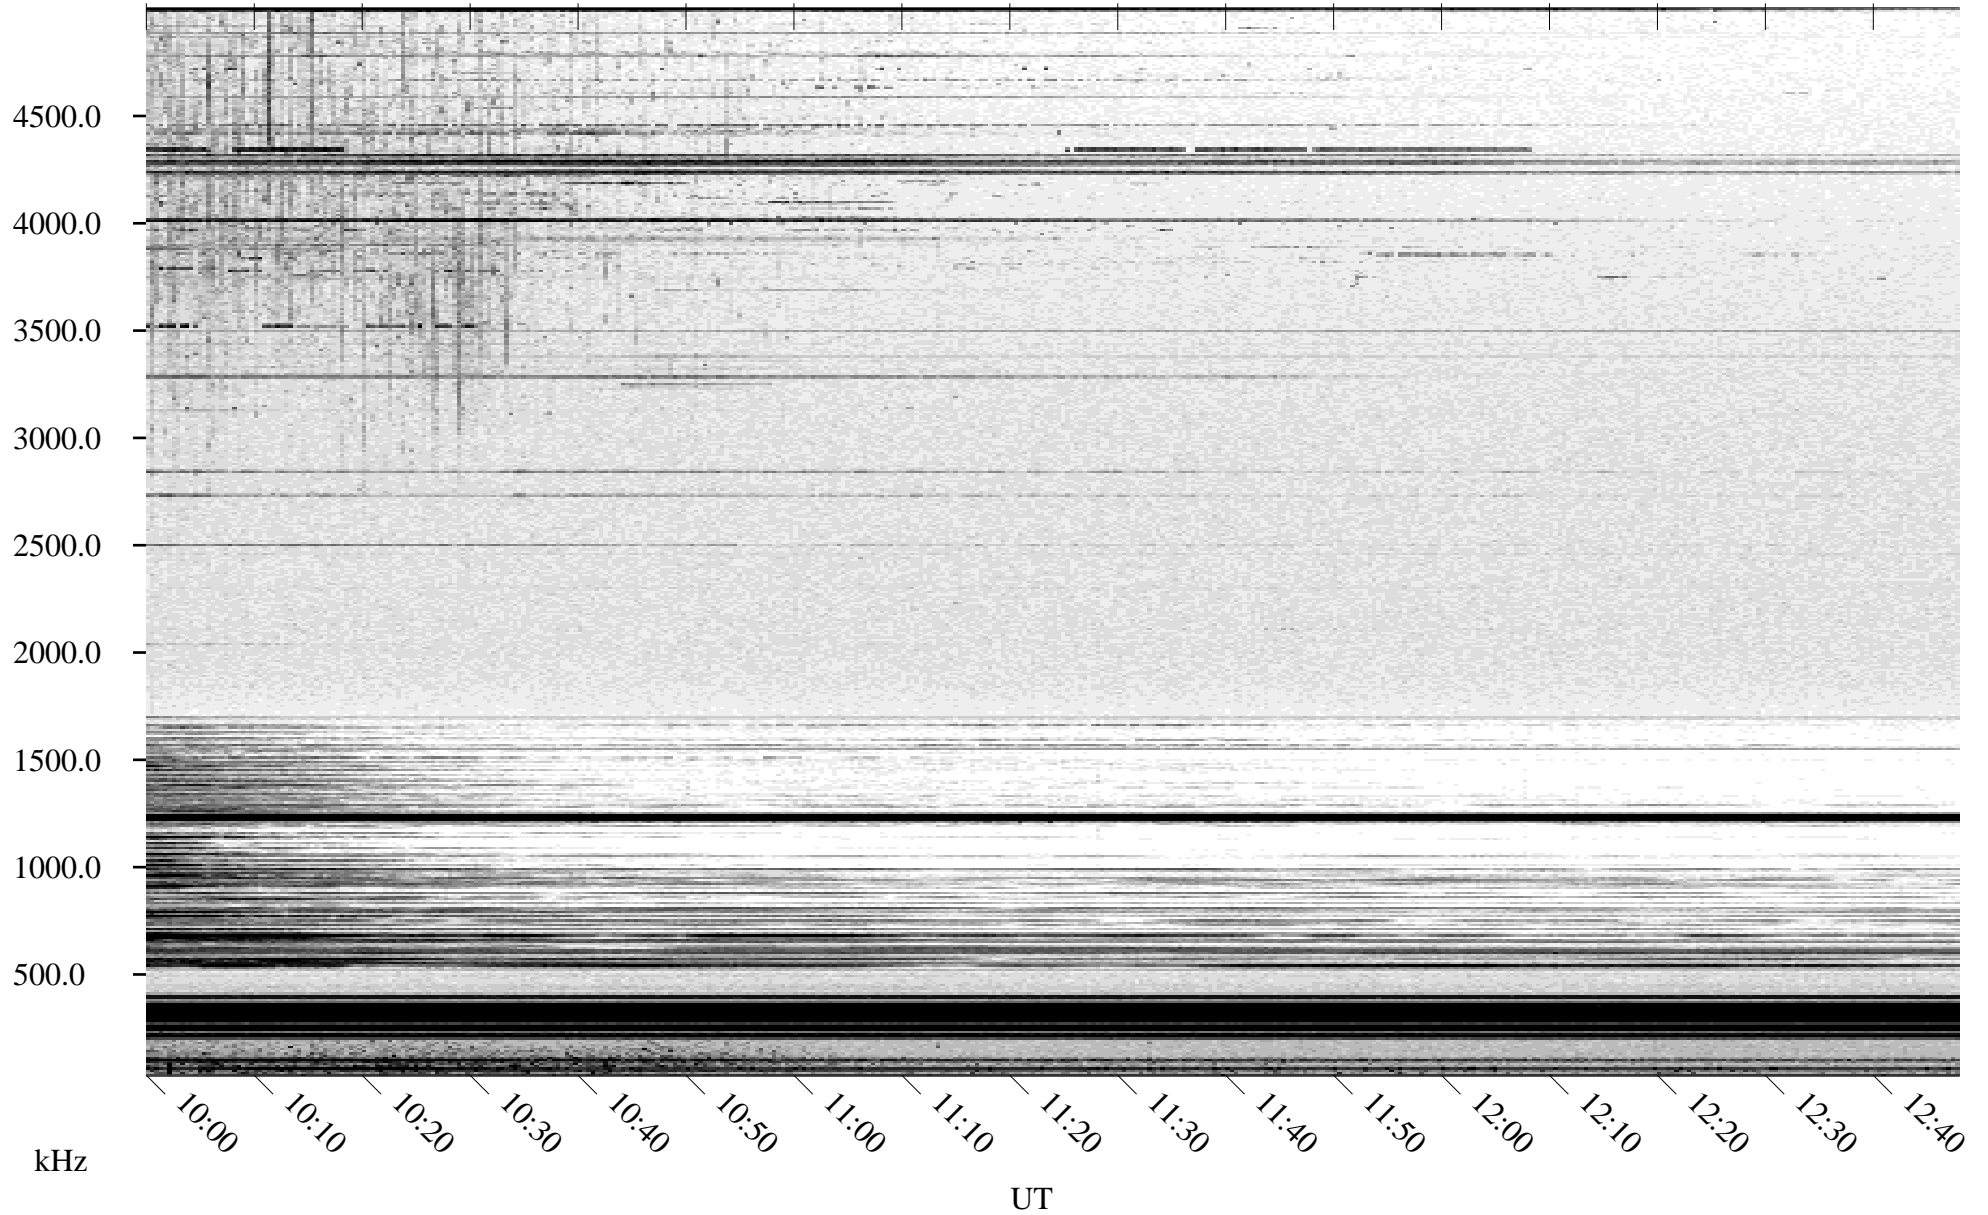

# 05/14/2004 Churchill, Manitoba

Linear Scale    Black = 161    White = 15

ch04134l.r00m max\_12

Page 4

# 05/14/2004 Churchill, Manitoba

Linear Scale    Black = 161    White = 15

ch04134l.r00m max\_12

Page 5

# 05/14/2004 Churchill, Manitoba

Linear Scale    Black = 161    White = 15

ch04134l.r00m max\_12

Page 6

# 05/14/2004 Churchill, Manitoba

Linear Scale    Black = 161    White = 15

ch04134l.r00m max\_12

Page 7