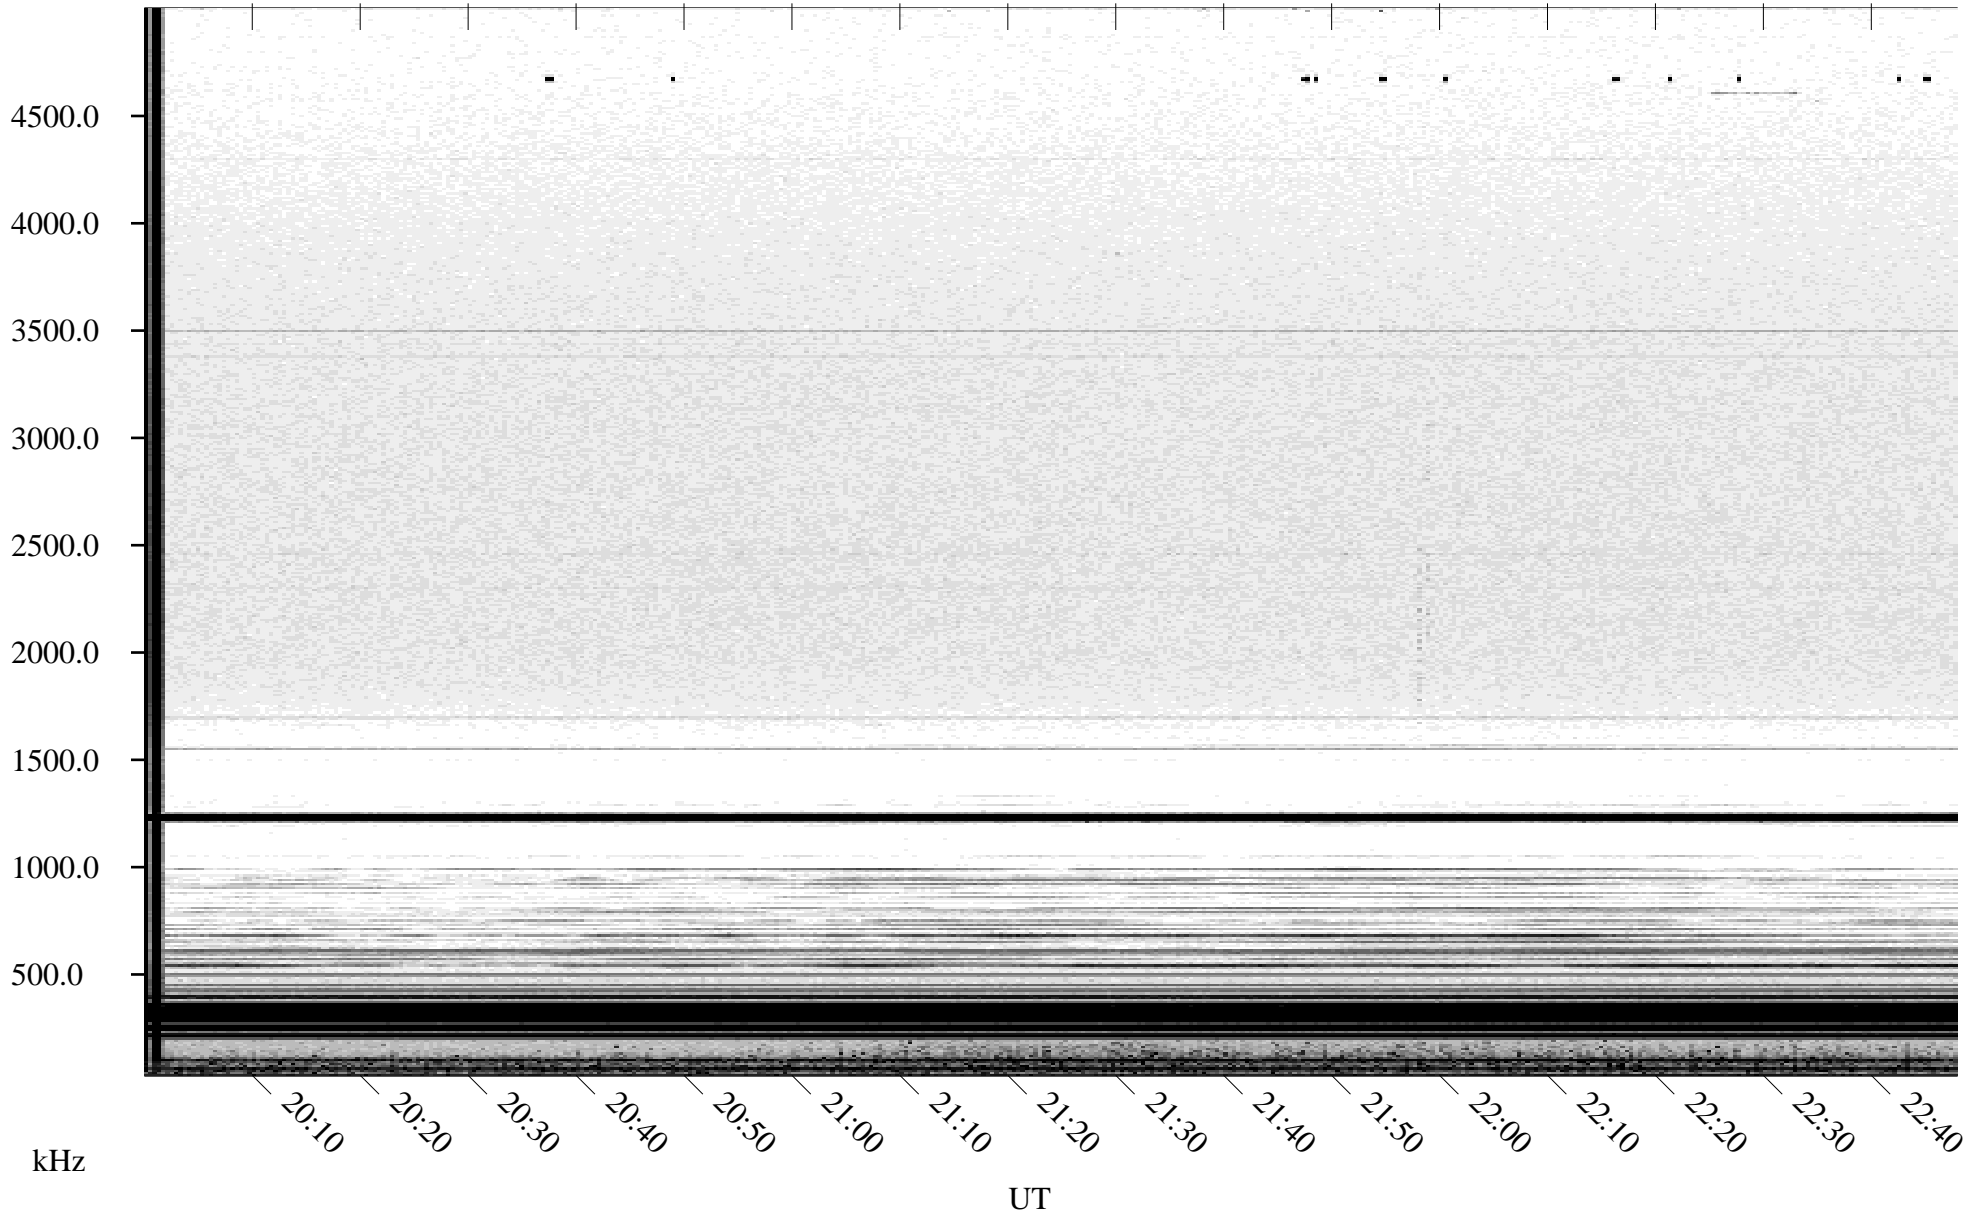

# 05/13/2004 Churchill, Manitoba

Linear Scale    Black = 161    White = 15

ch04134l.r00m max\_12

Page 1

# 05/13/2004 Churchill, Manitoba

Linear Scale    Black = 161    White = 15

ch04134l.r00m max\_12

Page 2

# 05/14/2004 Churchill, Manitoba

Linear Scale    Black = 161    White = 15

ch04134l.r00m max\_12

Page 3

# 05/14/2004 Churchill, Manitoba

Linear Scale    Black = 161    White = 15

ch04134l.r00m max\_12

Page 4