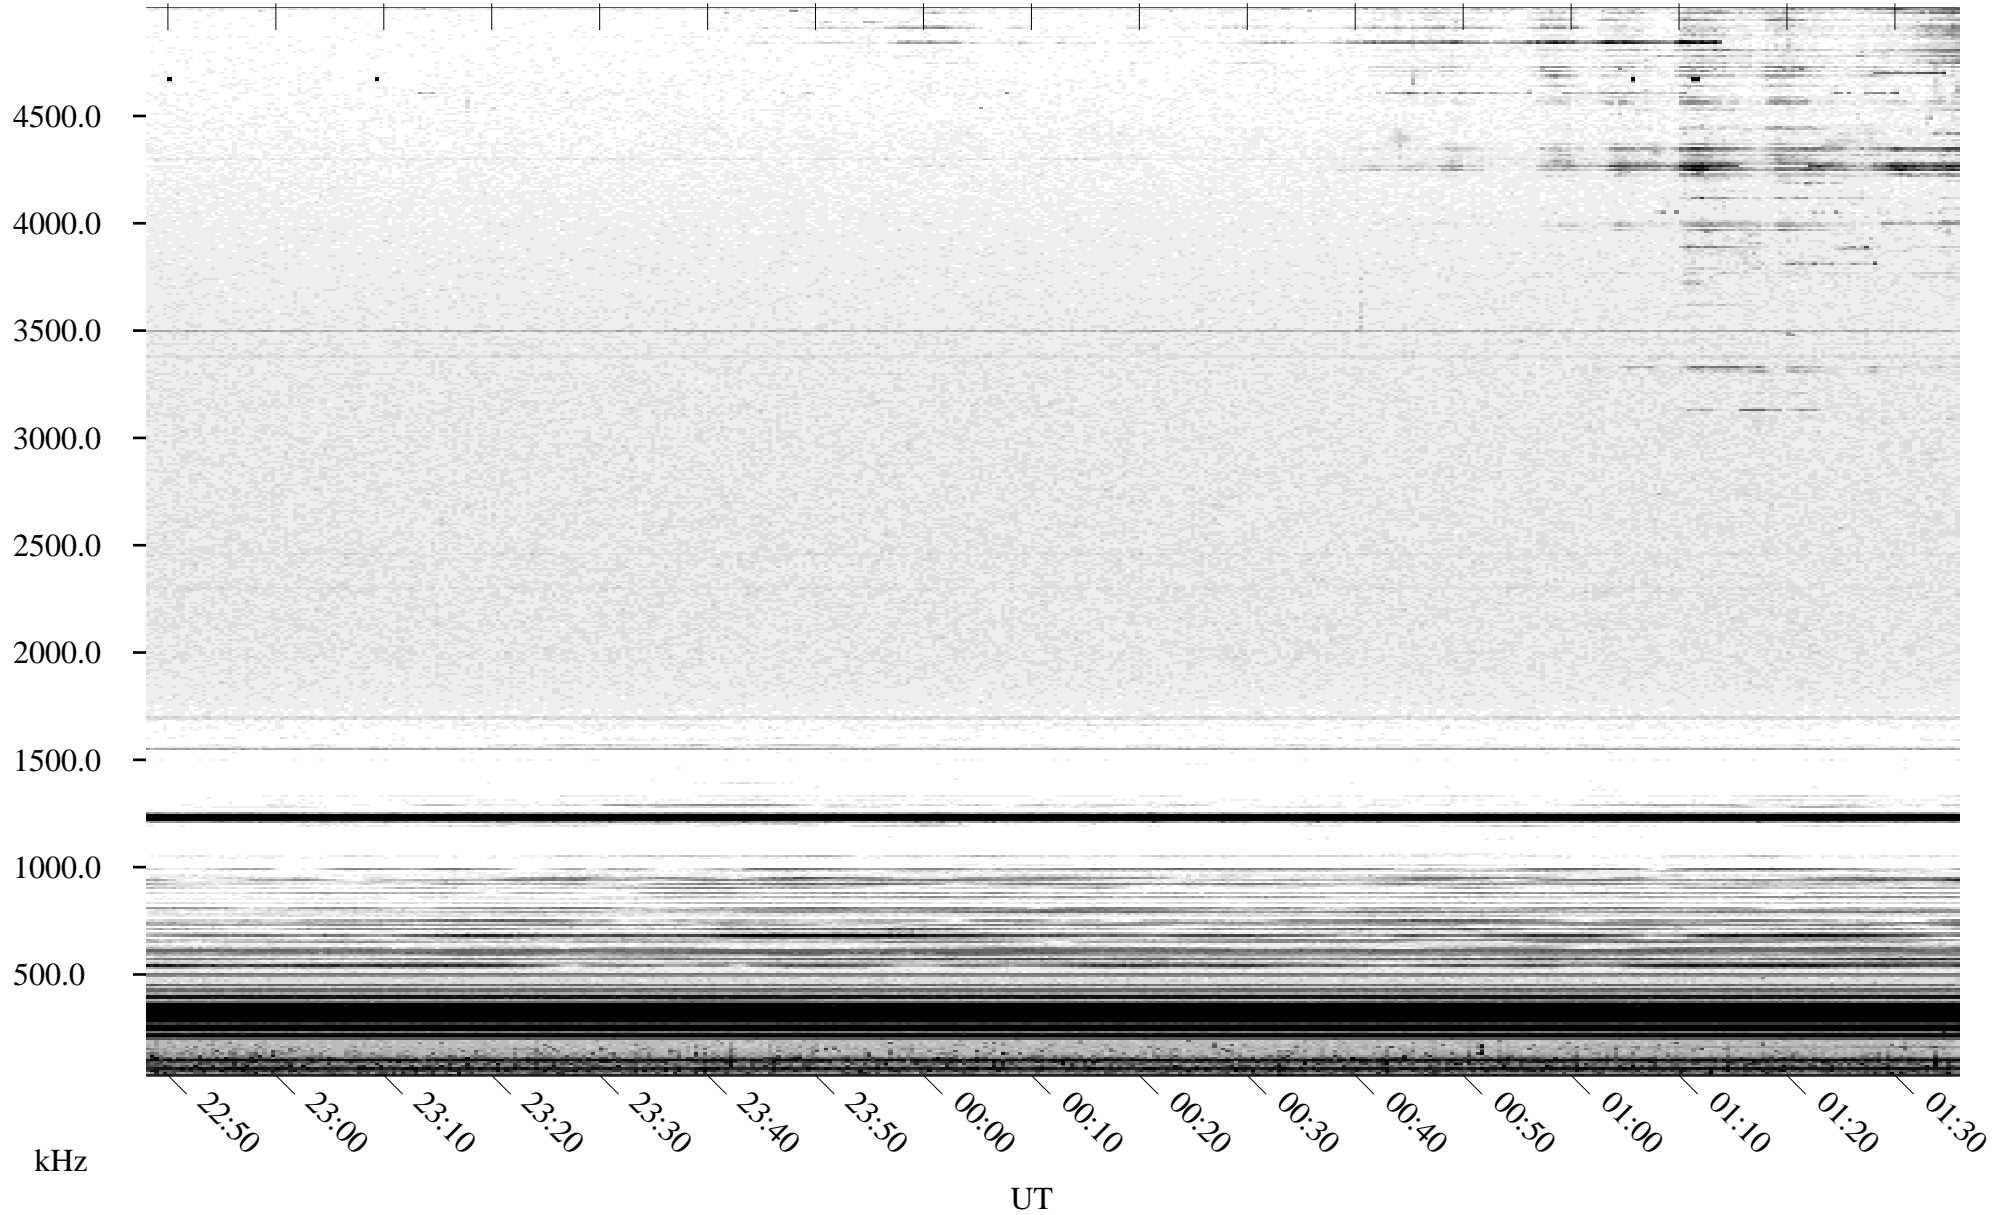

# 05/13/2004 Churchill, Manitoba

Linear Scale    Black = 161    White = 15

ch04134l.r00m max\_12

Page 1

# 05/13/2004 Churchill, Manitoba

Linear Scale    Black = 161    White = 15

ch04134l.r00m max\_12

Page 2

# 05/14/2004 Churchill, Manitoba

Linear Scale    Black = 161    White = 15

ch04134l.r00m max\_12

Page 3

# 05/14/2004 Churchill, Manitoba

Linear Scale    Black = 161    White = 15

ch04134l.r00m max\_12

Page 4