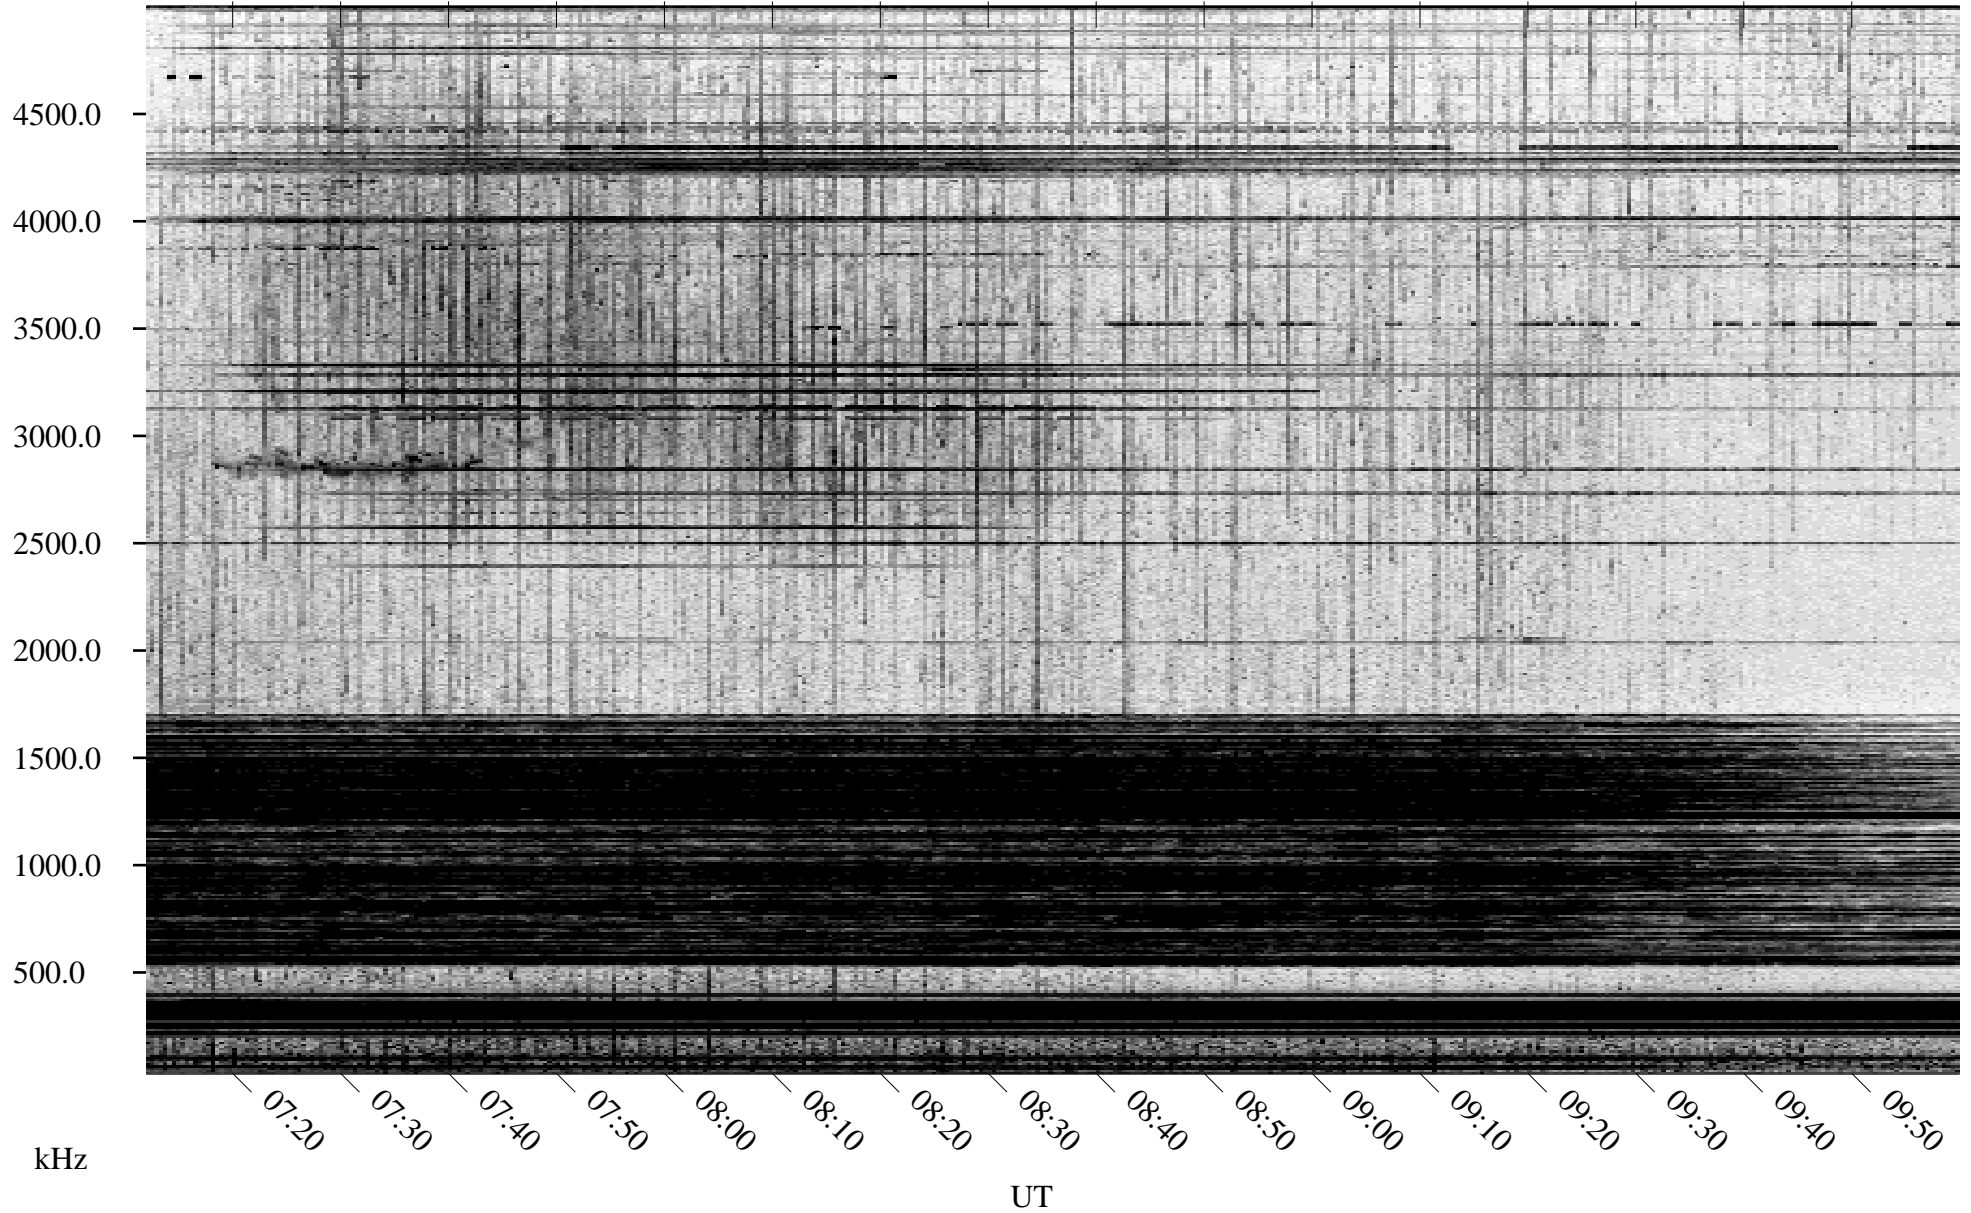

# 05/13/2004 Churchill, Manitoba

Linear Scale    Black = 161    White = 15

ch04134l.r00m max\_12

Page 1

# 05/14/2004 Churchill, Manitoba

Linear Scale    Black = 161    White = 15

ch04134l.r00m max\_12

Page 3

# 05/14/2004 Churchill, Manitoba

Linear Scale    Black = 161    White = 15

ch04134l.r00m max\_12

Page 4

# 05/14/2004 Churchill, Manitoba

Linear Scale    Black = 161    White = 15

ch04134l.r00m max\_12

Page 5