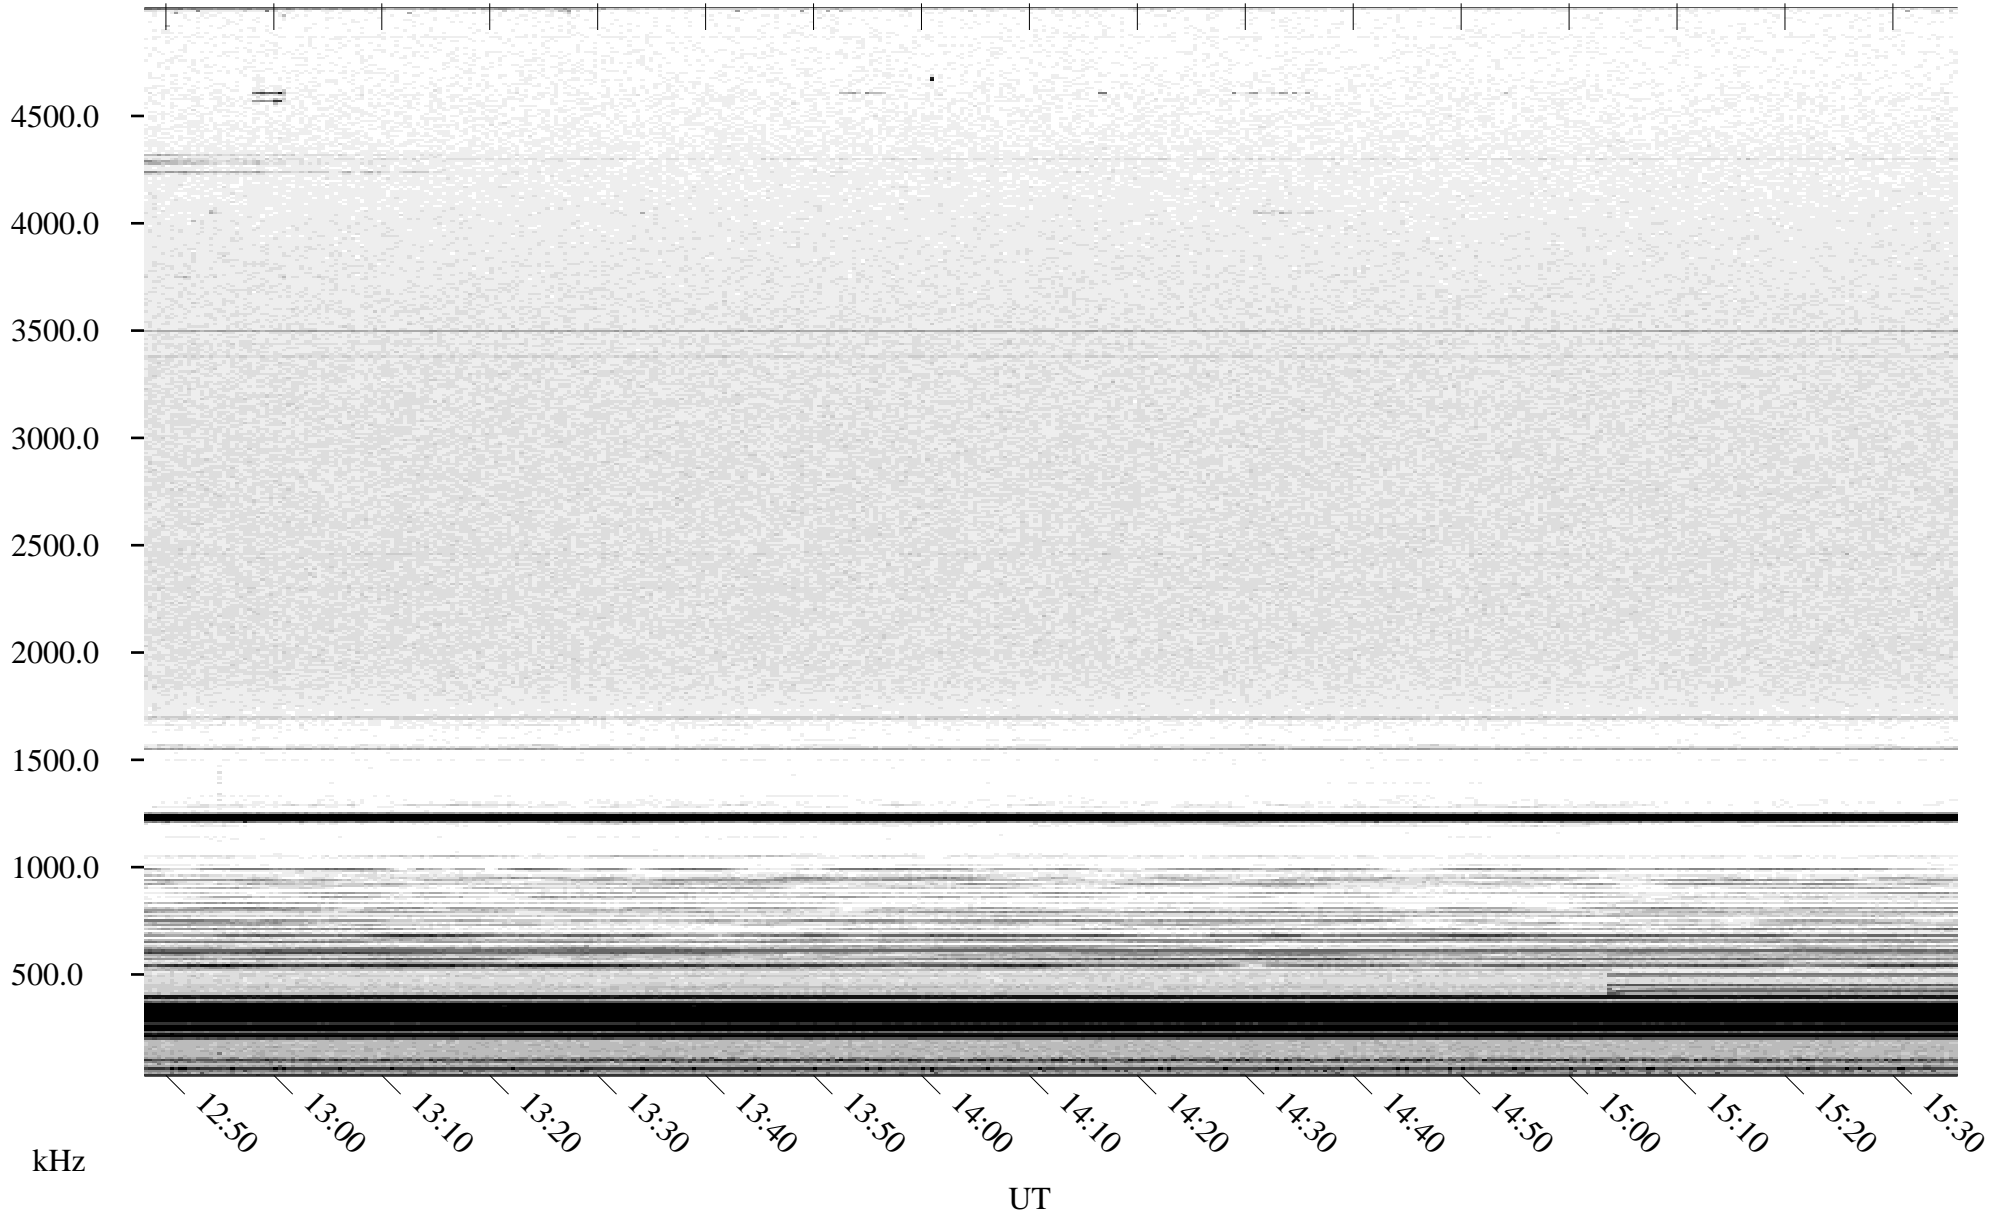

# 05/14/2004 Churchill, Manitoba

Linear Scale    Black = 161    White = 15

ch04134l.r00m max\_12

Page 6

# 05/14/2004 Churchill, Manitoba

Linear Scale    Black = 161    White = 15

ch04134l.r00m max\_12

Page 7

# 05/14/2004 Churchill, Manitoba

Linear Scale    Black = 161    White = 15

ch04134l.r00m max\_12