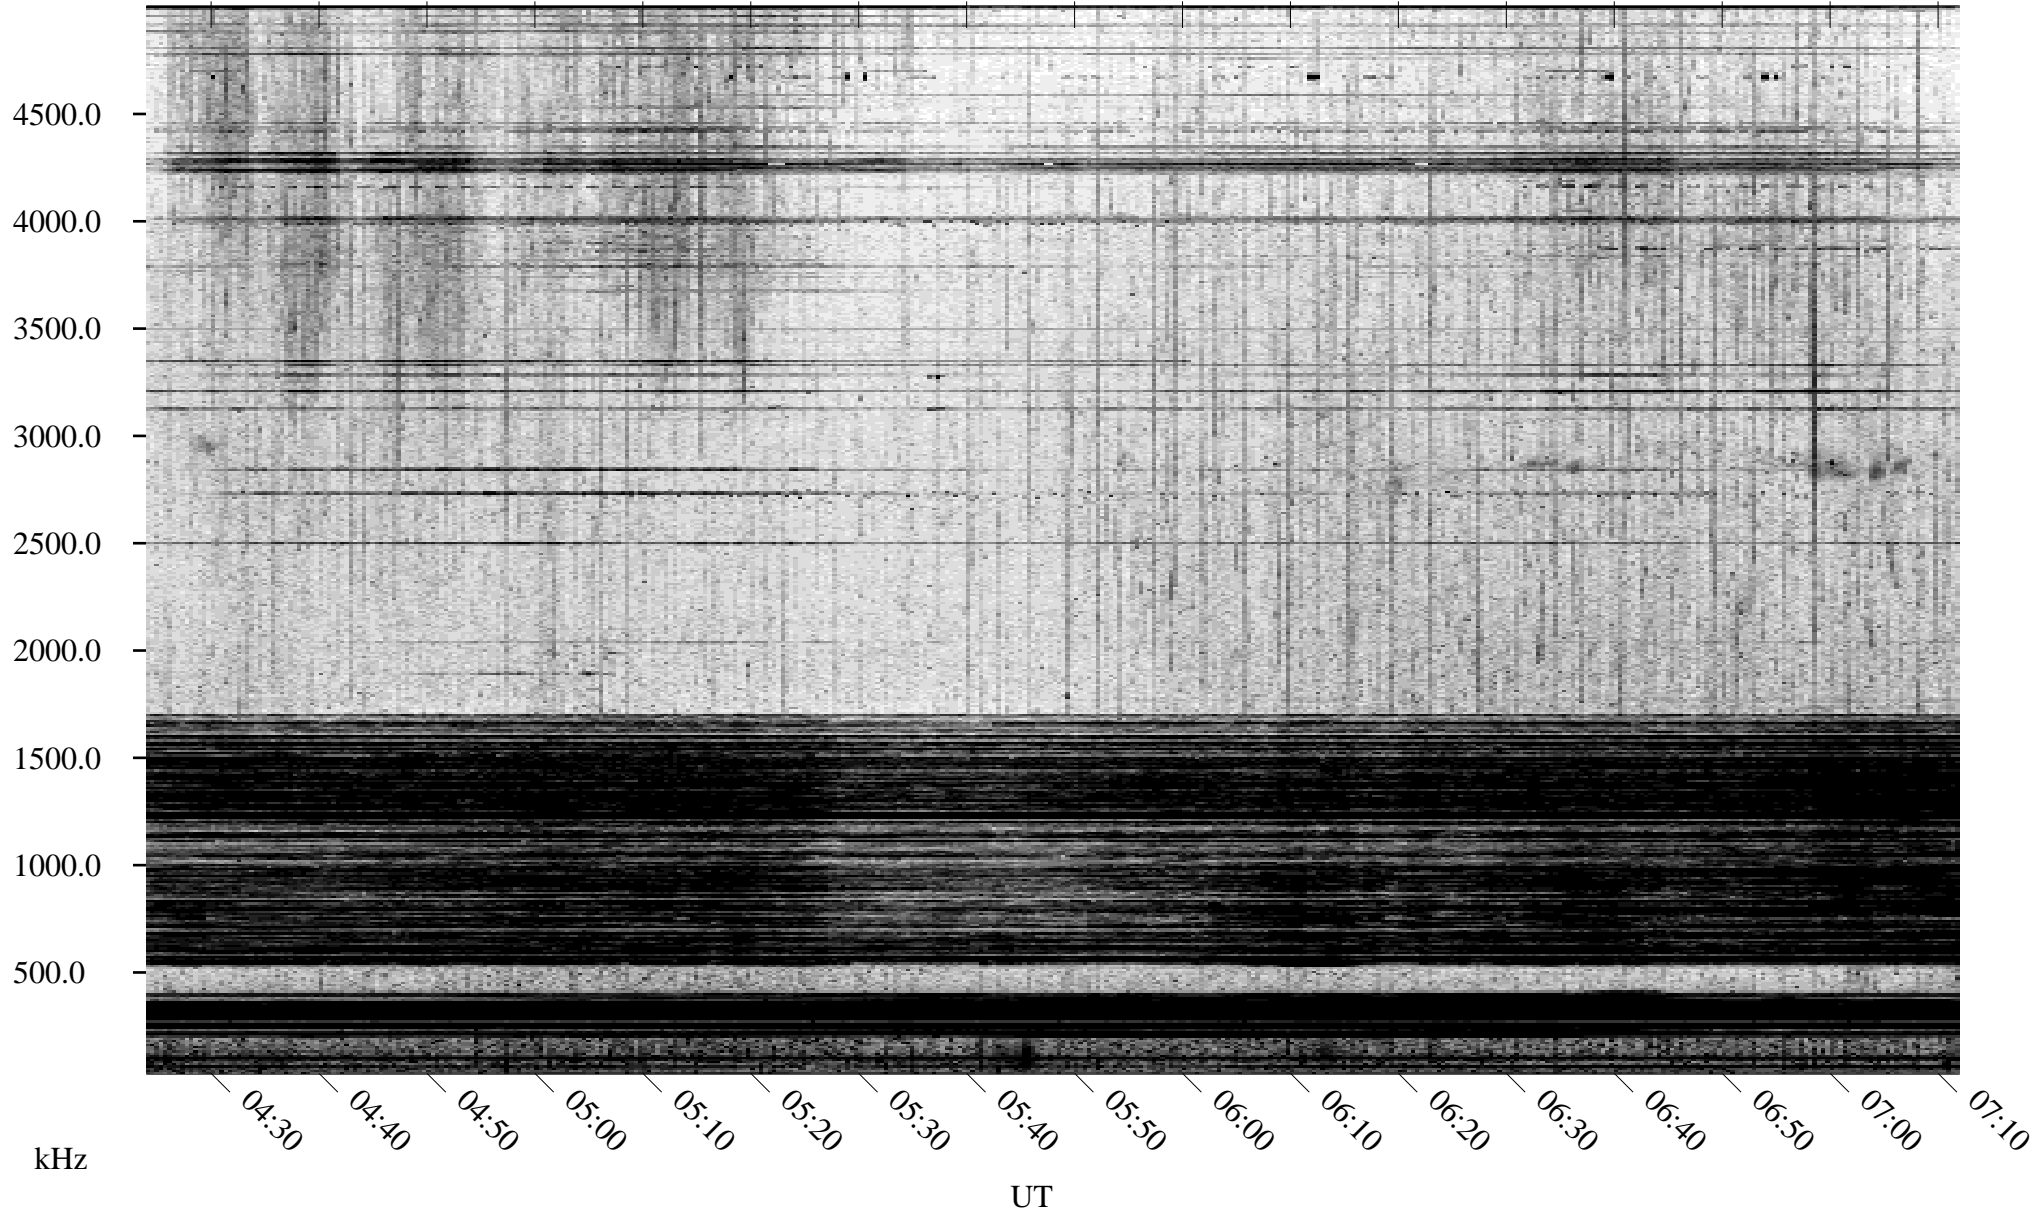

# 05/13/2004 Churchill, Manitoba

Linear Scale    Black = 161    White = 15

ch04134l.r00m max\_12

Page 1

# 05/13/2004 Churchill, Manitoba

Linear Scale    Black = 161    White = 15

ch04134l.r00m max\_12

Page 2

# 05/14/2004 Churchill, Manitoba

Linear Scale    Black = 161    White = 15

ch04134l.r00m max\_12

Page 3

# 05/14/2004 Churchill, Manitoba

Linear Scale    Black = 161    White = 15

ch04134l.r00m max\_12

Page 4