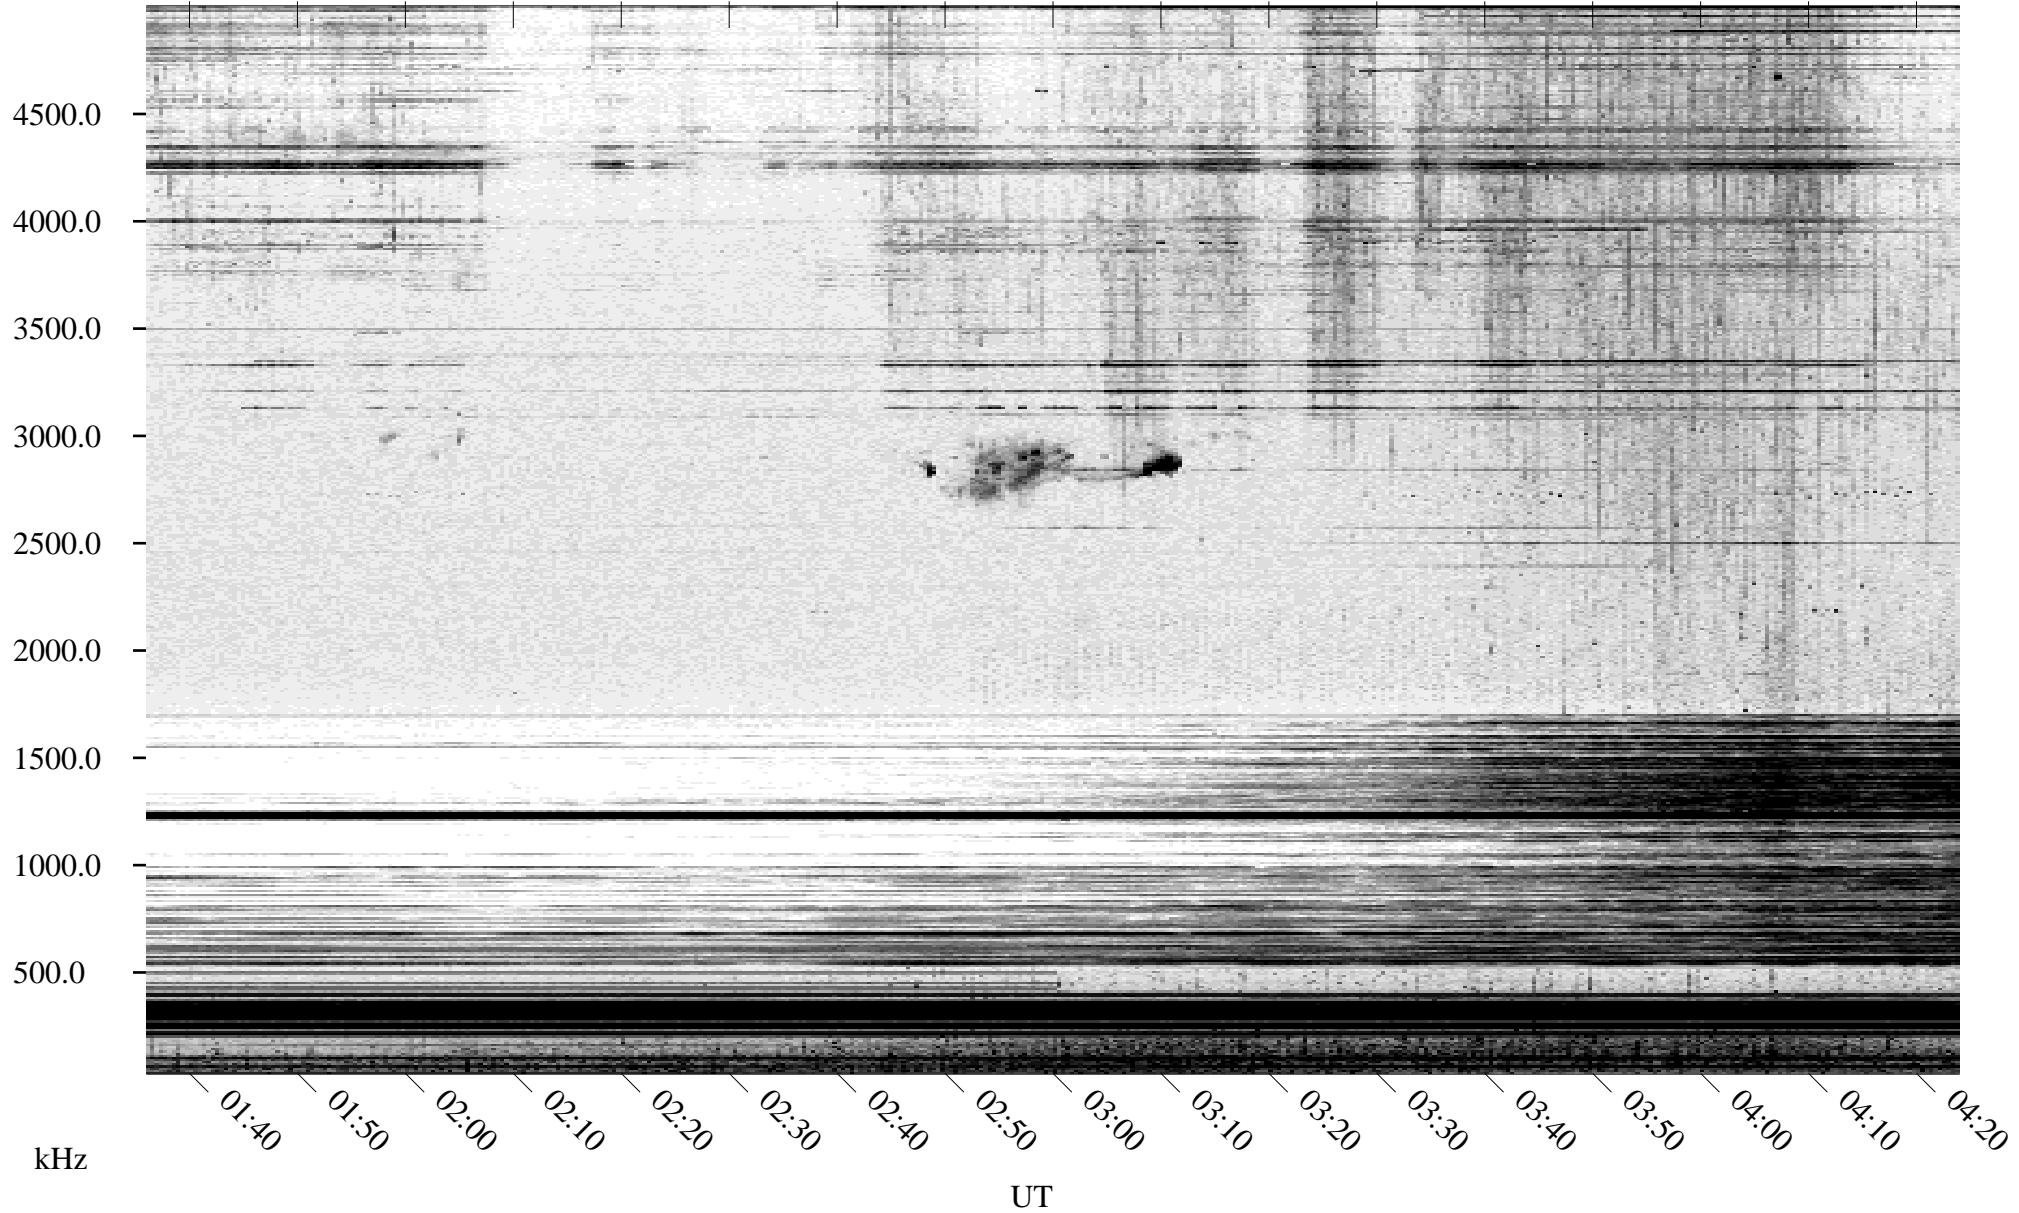

# 05/13/2004 Churchill, Manitoba

Linear Scale    Black = 161    White = 15

ch04134l.r00m max\_12

Page 1

# 05/13/2004 Churchill, Manitoba

Linear Scale    Black = 161    White = 15

ch04134l.r00m max\_12

Page 2

# 05/14/2004 Churchill, Manitoba

Linear Scale    Black = 161    White = 15

ch04134l.r00m max\_12

Page 3

# 05/14/2004 Churchill, Manitoba

Linear Scale    Black = 161    White = 15

ch04134l.r00m max\_12

Page 4