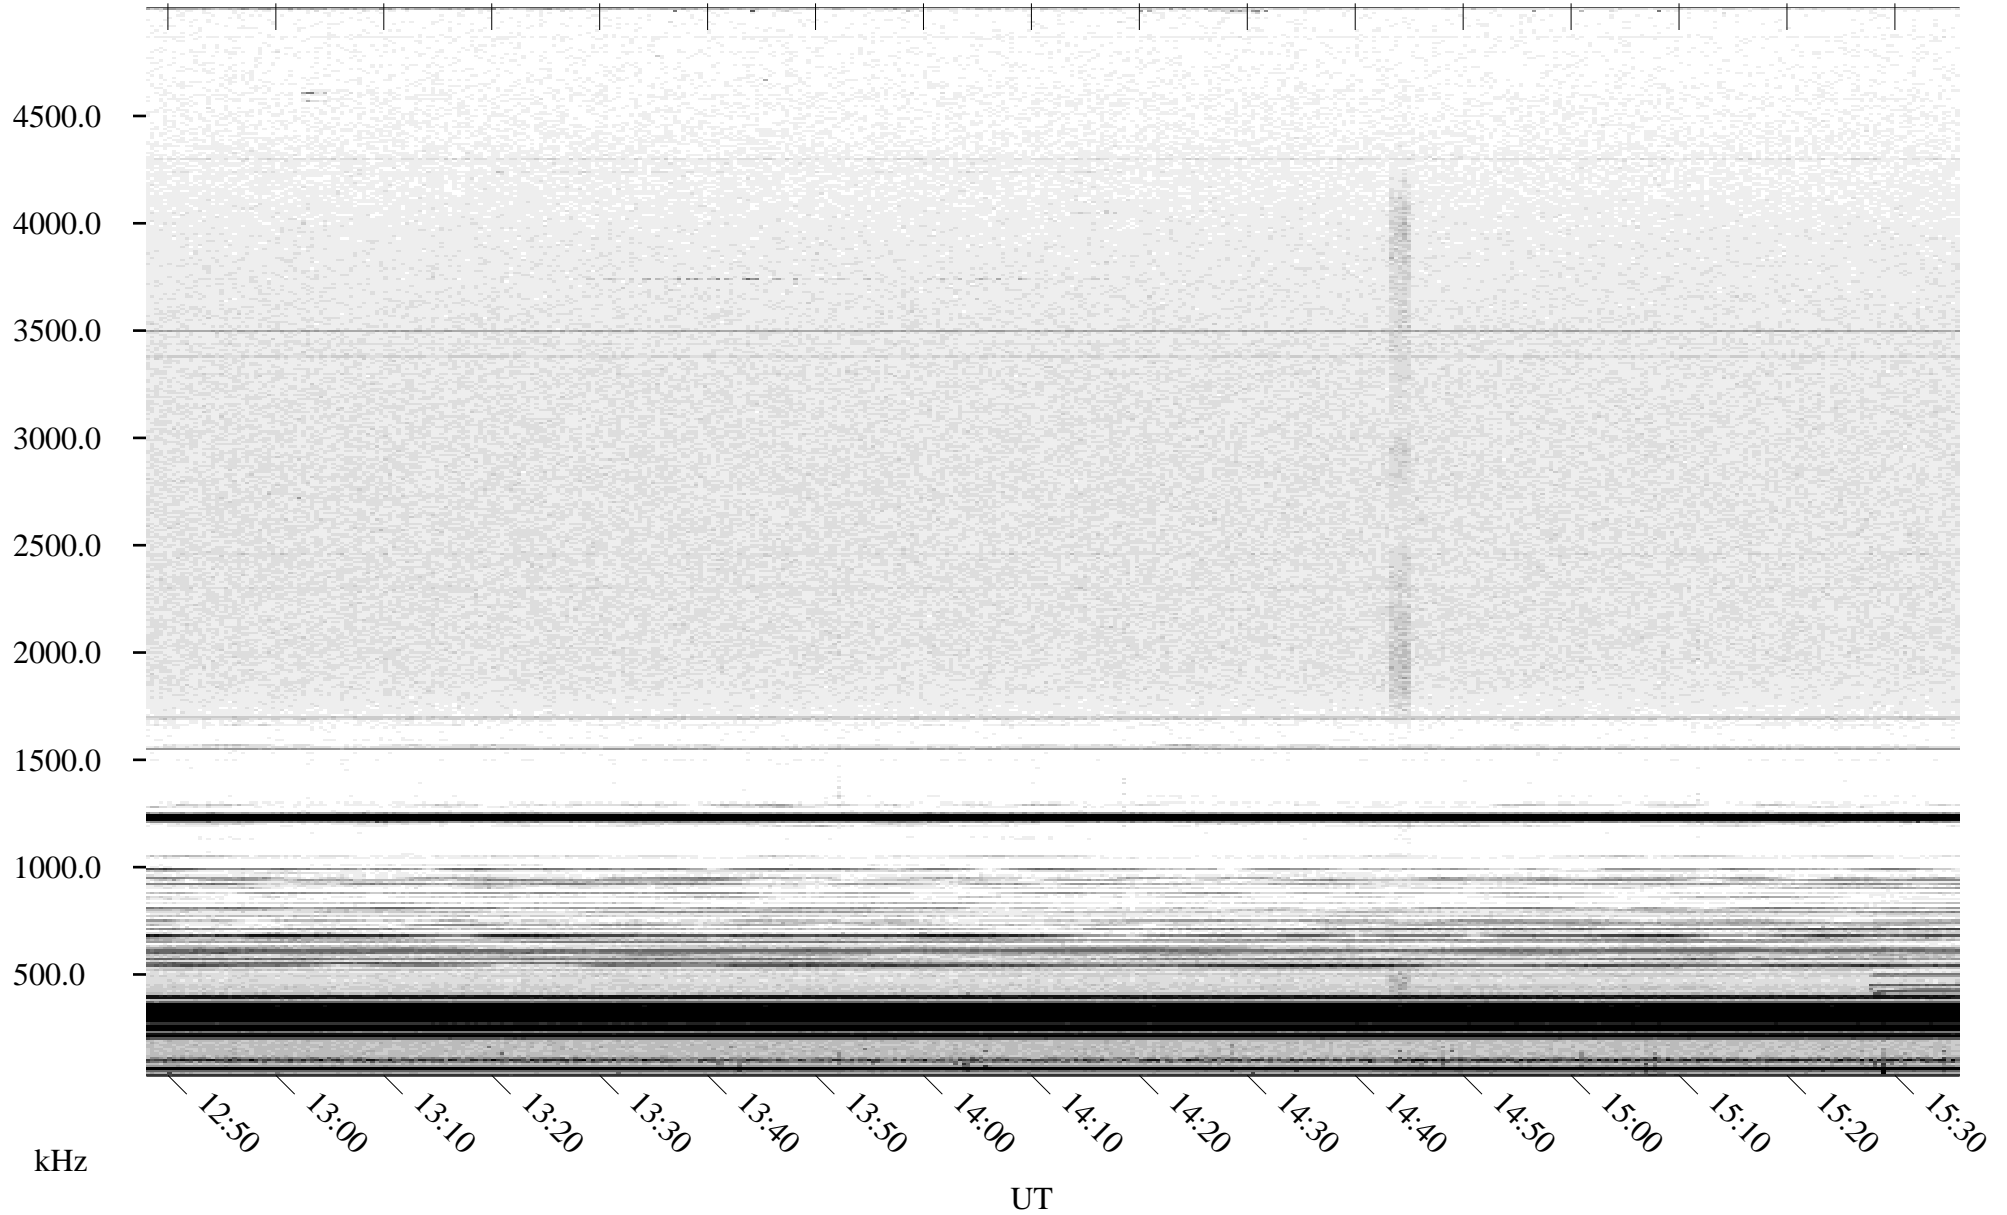

05/14/2004 Churchill, Manitoba

Linear Scale Black = 161 White = 15

ch04135l.r00m max_12

Page 1

05/14/2004 Churchill, Manitoba

Linear Scale Black = 161 White = 15

ch041351.r00m max_12

Page 2

05/15/2004 Churchill, Manitoba

Linear Scale Black = 161 White = 15

ch041351.r00m max_12

Page 3

05/15/2004 Churchill, Manitoba

Linear Scale Black = 161 White = 15

ch04135l.r00m max_12

Page 4

05/15/2004 Churchill, Manitoba

Linear Scale Black = 161 White = 15

ch04135l.r00m max_12

Page 5

05/15/2004 Churchill, Manitoba

Linear Scale Black = 161 White = 15

ch04135l.r00m max_12

Page 6

05/15/2004 Churchill, Manitoba

Linear Scale Black = 161 White = 15

ch04135l.r00m max_12

Page 7

05/15/2004 Churchill, Manitoba

Linear Scale Black = 161 White = 15

ch04135l.r00m max_12