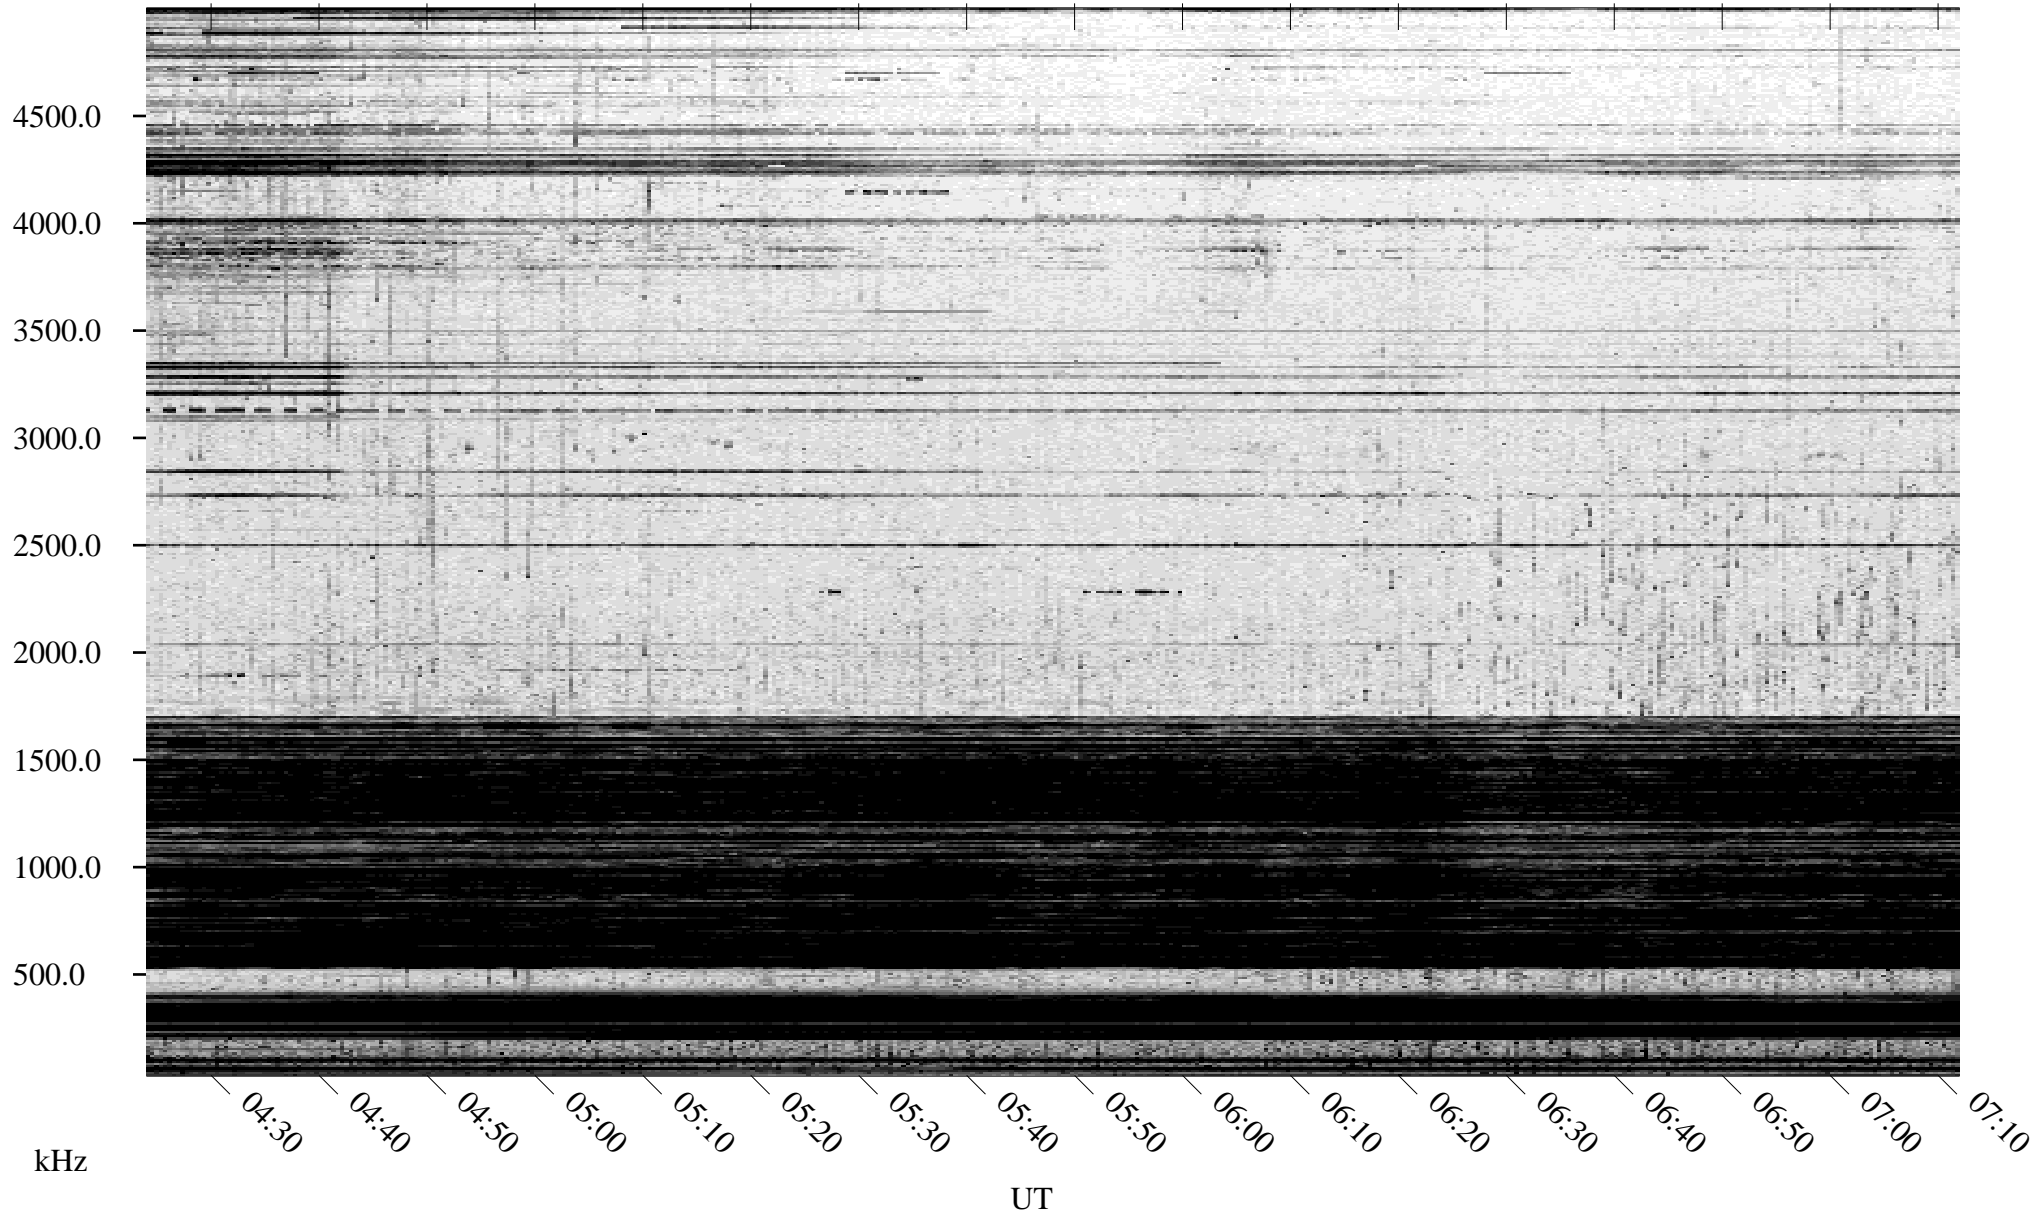

05/14/2004 Churchill, Manitoba

Linear Scale Black = 161 White = 15

ch04135l.r00m max_12

Page 1

05/14/2004 Churchill, Manitoba

Linear Scale Black = 161 White = 15

ch041351.r00m max_12

Page 2

05/15/2004 Churchill, Manitoba

Linear Scale Black = 161 White = 15

ch041351.r00m max_12

Page 3

05/15/2004 Churchill, Manitoba

Linear Scale Black = 161 White = 15

ch04135l.r00m max_12

Page 4

05/15/2004 Churchill, Manitoba

Linear Scale Black = 161 White = 15

ch04135l.r00m max_12

Page 5

05/15/2004 Churchill, Manitoba

Linear Scale Black = 161 White = 15

ch04135l.r00m max_12

Page 6

05/15/2004 Churchill, Manitoba

Linear Scale Black = 161 White = 15

ch04135l.r00m max_12

Page 7

05/15/2004 Churchill, Manitoba

Linear Scale Black = 161 White = 15

ch04135l.r00m max_12