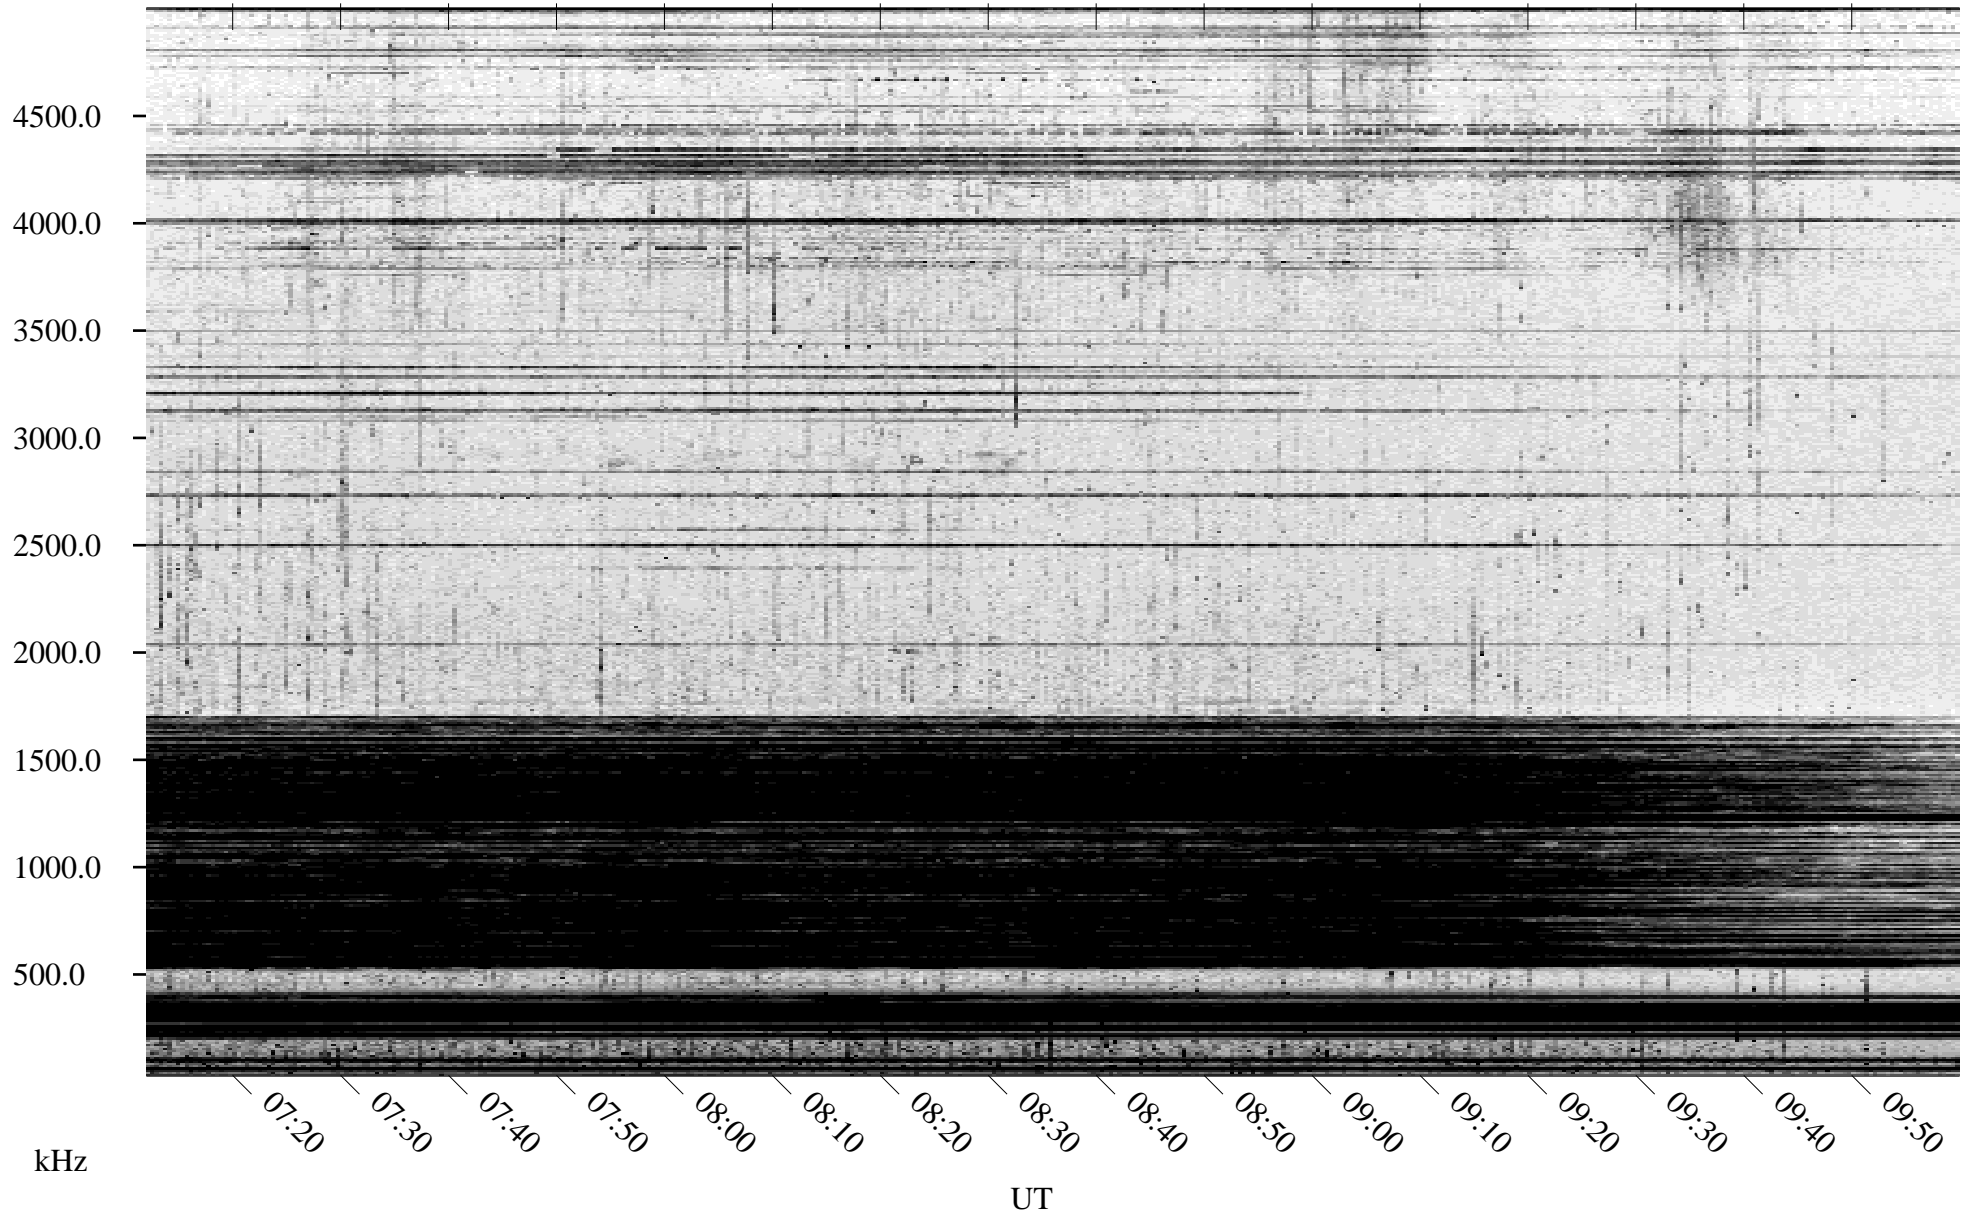

05/14/2004 Churchill, Manitoba

Linear Scale Black = 161 White = 15

ch04135l.r00m max_12

Page 1

05/14/2004 Churchill, Manitoba

Linear Scale Black = 161 White = 15

ch041351.r00m max_12

Page 2

05/15/2004 Churchill, Manitoba

Linear Scale Black = 161 White = 15

ch041351.r00m max_12

Page 3

05/15/2004 Churchill, Manitoba

Linear Scale Black = 161 White = 15

ch04135l.r00m max_12

Page 4

05/15/2004 Churchill, Manitoba

Linear Scale Black = 161 White = 15

ch04135l.r00m max_12

Page 5

05/15/2004 Churchill, Manitoba

Linear Scale Black = 161 White = 15

ch04135l.r00m max_12

Page 6

05/15/2004 Churchill, Manitoba

Linear Scale Black = 161 White = 15

ch04135l.r00m max_12

Page 7

05/15/2004 Churchill, Manitoba

Linear Scale Black = 161 White = 15

ch04135l.r00m max_12