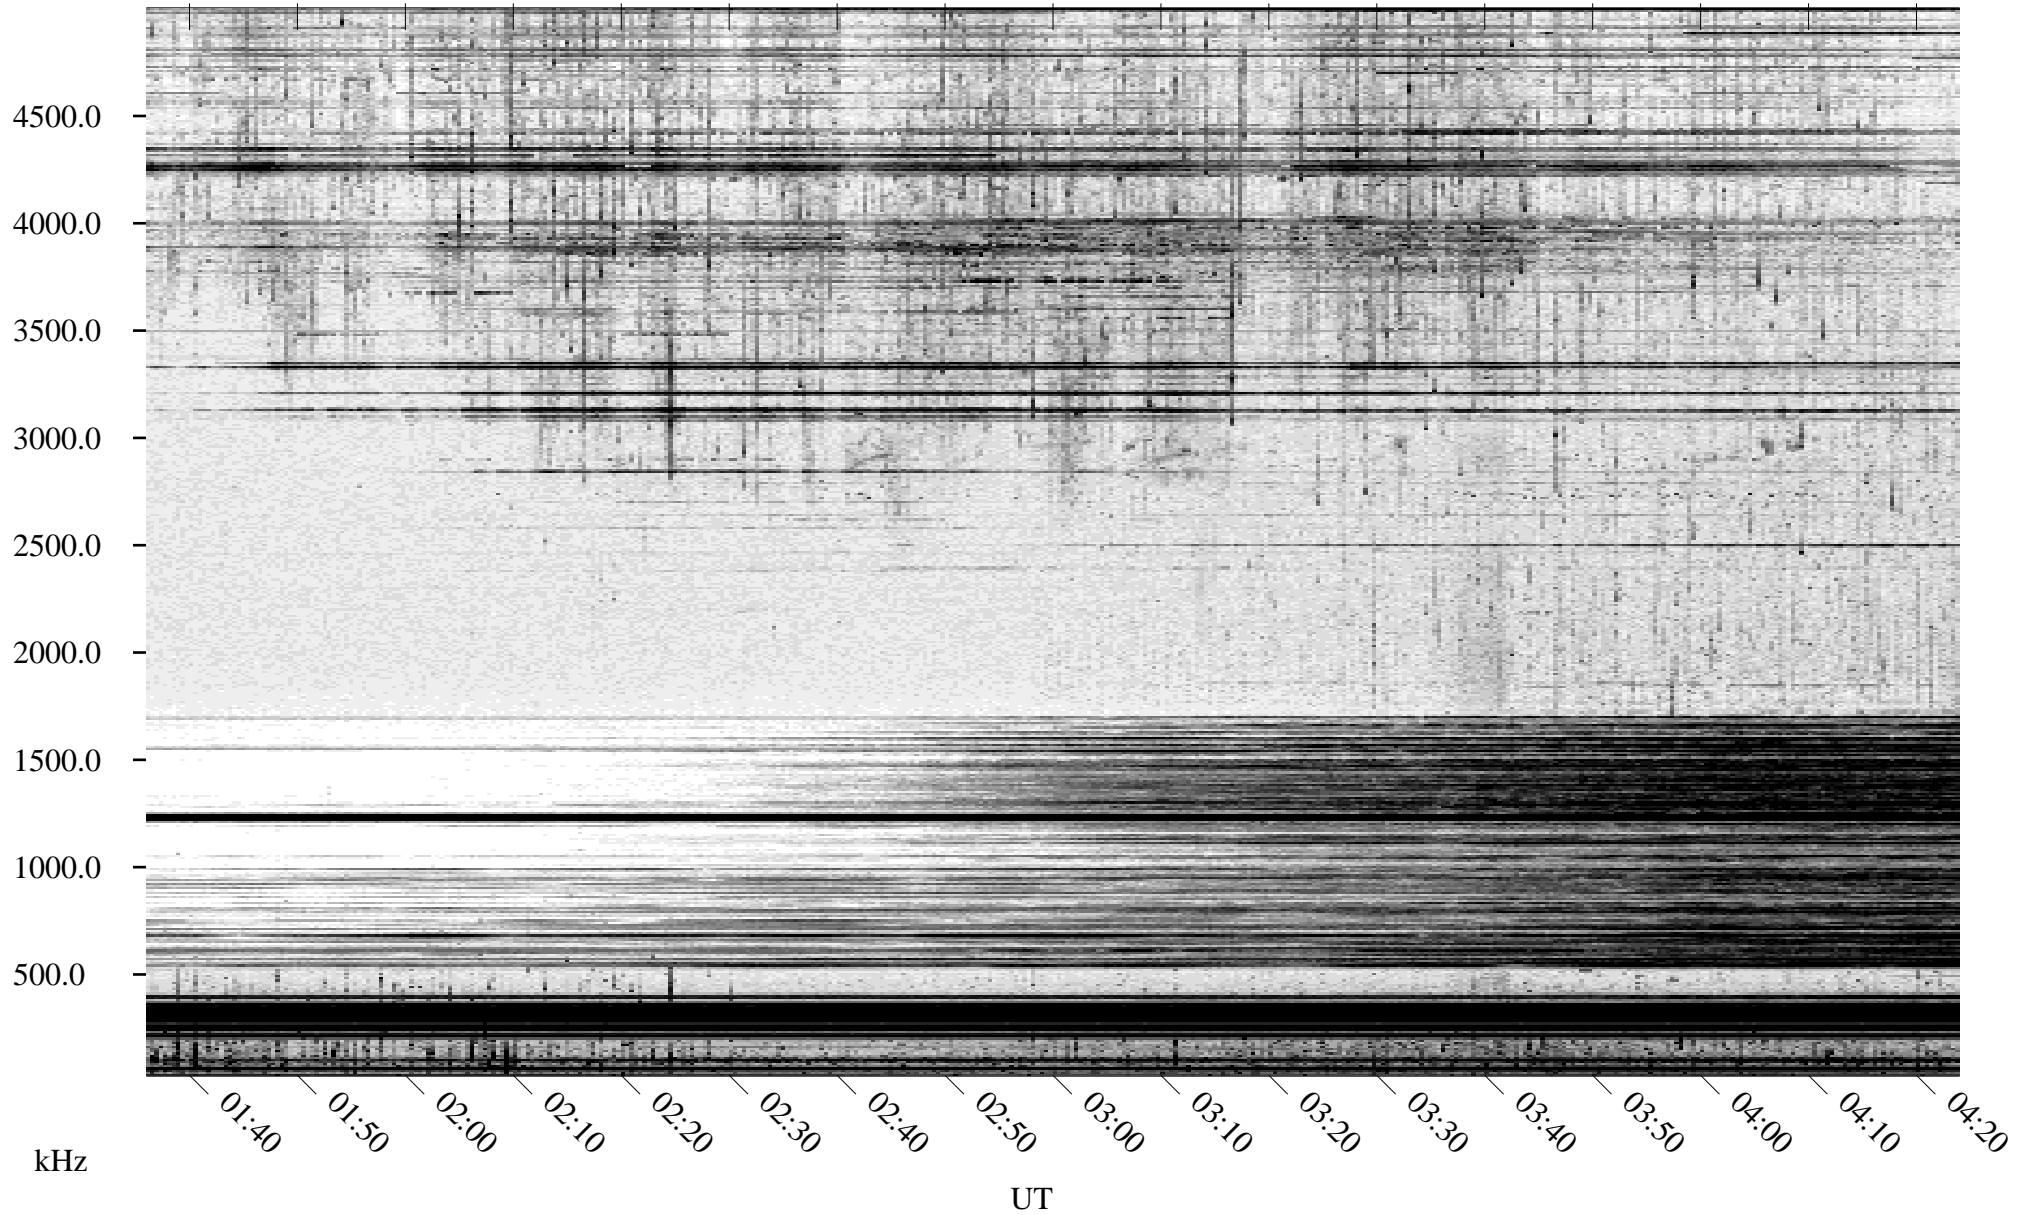

05/15/2004 Churchill, Manitoba

Linear Scale Black = 161 White = 15

ch04136l.r00m max_12

Page 1

05/15/2004 Churchill, Manitoba

Linear Scale Black = 161 White = 15

ch04136l.r00m max_12

Page 2

05/16/2004 Churchill, Manitoba

Linear Scale Black = 161 White = 15

ch04136l.r00m max_12

Page 3

05/16/2004 Churchill, Manitoba

Linear Scale Black = 161 White = 15

ch04136l.r00m max_12

Page 4

05/16/2004 Churchill, Manitoba

Linear Scale Black = 161 White = 15

ch04136l.r00m max_12

Page 5

05/16/2004 Churchill, Manitoba

Linear Scale Black = 161 White = 15

ch04136l.r00m max_12

Page 6

05/16/2004 Churchill, Manitoba

Linear Scale Black = 161 White = 15

ch04136l.r00m max_12

Page 7

05/16/2004 Churchill, Manitoba

Linear Scale Black = 161 White = 15

ch04136l.r00m max_12