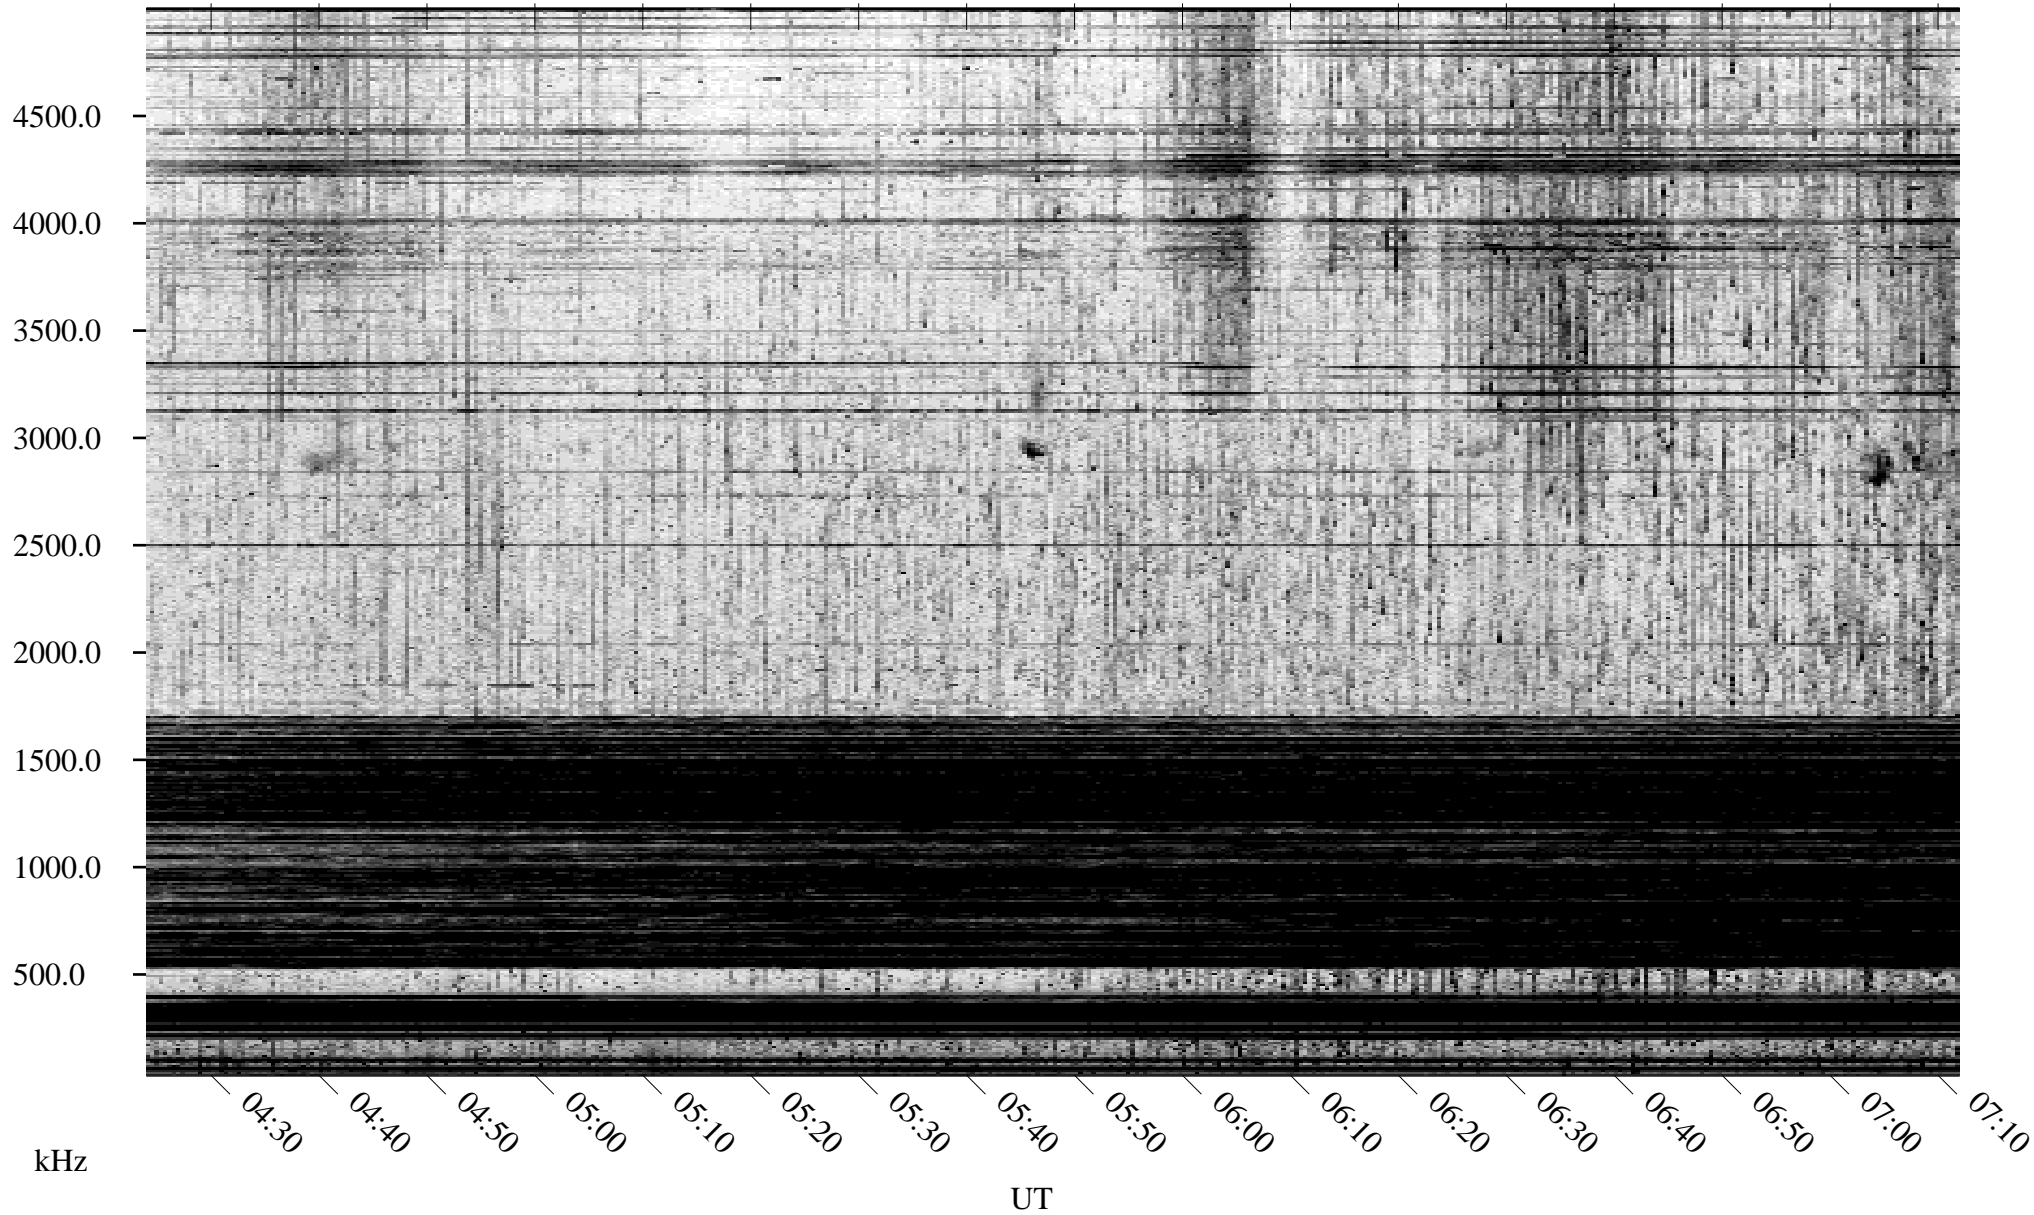

05/15/2004 Churchill, Manitoba

Linear Scale Black = 161 White = 15

ch04136l.r00m max_12

Page 1

05/15/2004 Churchill, Manitoba

Linear Scale Black = 161 White = 15

ch04136l.r00m max_12

Page 2

05/16/2004 Churchill, Manitoba

Linear Scale Black = 161 White = 15

ch04136l.r00m max_12

Page 3

05/16/2004 Churchill, Manitoba

Linear Scale Black = 161 White = 15

ch04136l.r00m max_12

Page 4

05/16/2004 Churchill, Manitoba

Linear Scale Black = 161 White = 15

ch04136l.r00m max_12

Page 5

05/16/2004 Churchill, Manitoba

Linear Scale Black = 161 White = 15

ch04136l.r00m max_12

Page 6

05/16/2004 Churchill, Manitoba

Linear Scale Black = 161 White = 15

ch04136l.r00m max_12

Page 7

05/16/2004 Churchill, Manitoba

Linear Scale Black = 161 White = 15

ch04136l.r00m max_12