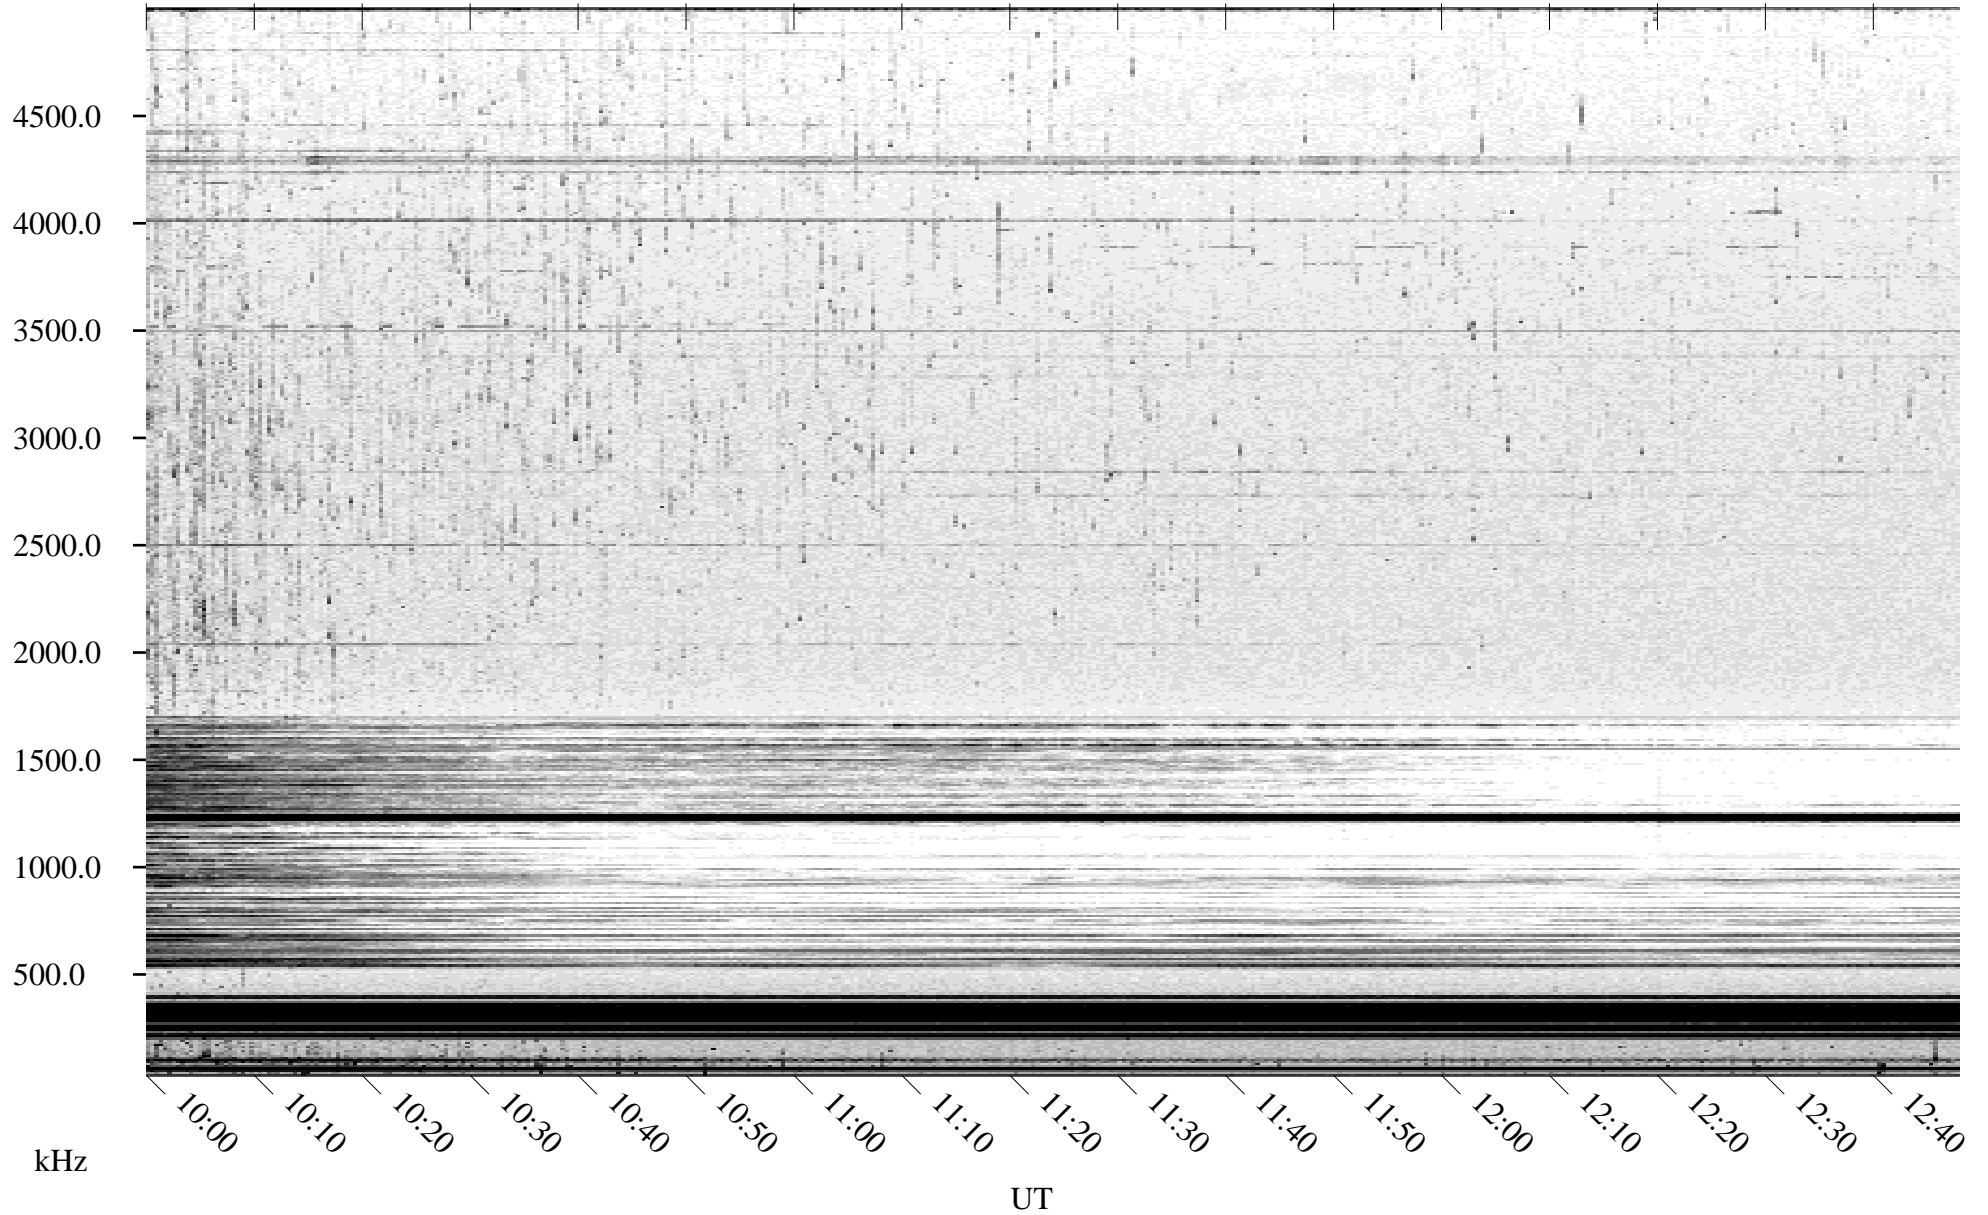

05/15/2004 Churchill, Manitoba

Linear Scale Black = 161 White = 15

ch04136l.r00m max_12

Page 1

05/15/2004 Churchill, Manitoba

Linear Scale Black = 161 White = 15

ch04136l.r00m max_12

Page 2

05/16/2004 Churchill, Manitoba

Linear Scale Black = 161 White = 15

ch04136l.r00m max_12

Page 3

05/16/2004 Churchill, Manitoba

Linear Scale Black = 161 White = 15

ch04136l.r00m max_12

Page 4

05/16/2004 Churchill, Manitoba

Linear Scale Black = 161 White = 15

ch04136l.r00m max_12

Page 5

05/16/2004 Churchill, Manitoba

Linear Scale Black = 161 White = 15

ch04136l.r00m max_12

Page 6

05/16/2004 Churchill, Manitoba

Linear Scale Black = 161 White = 15

ch04136l.r00m max_12

Page 7

05/16/2004 Churchill, Manitoba

Linear Scale Black = 161 White = 15

ch04136l.r00m max_12