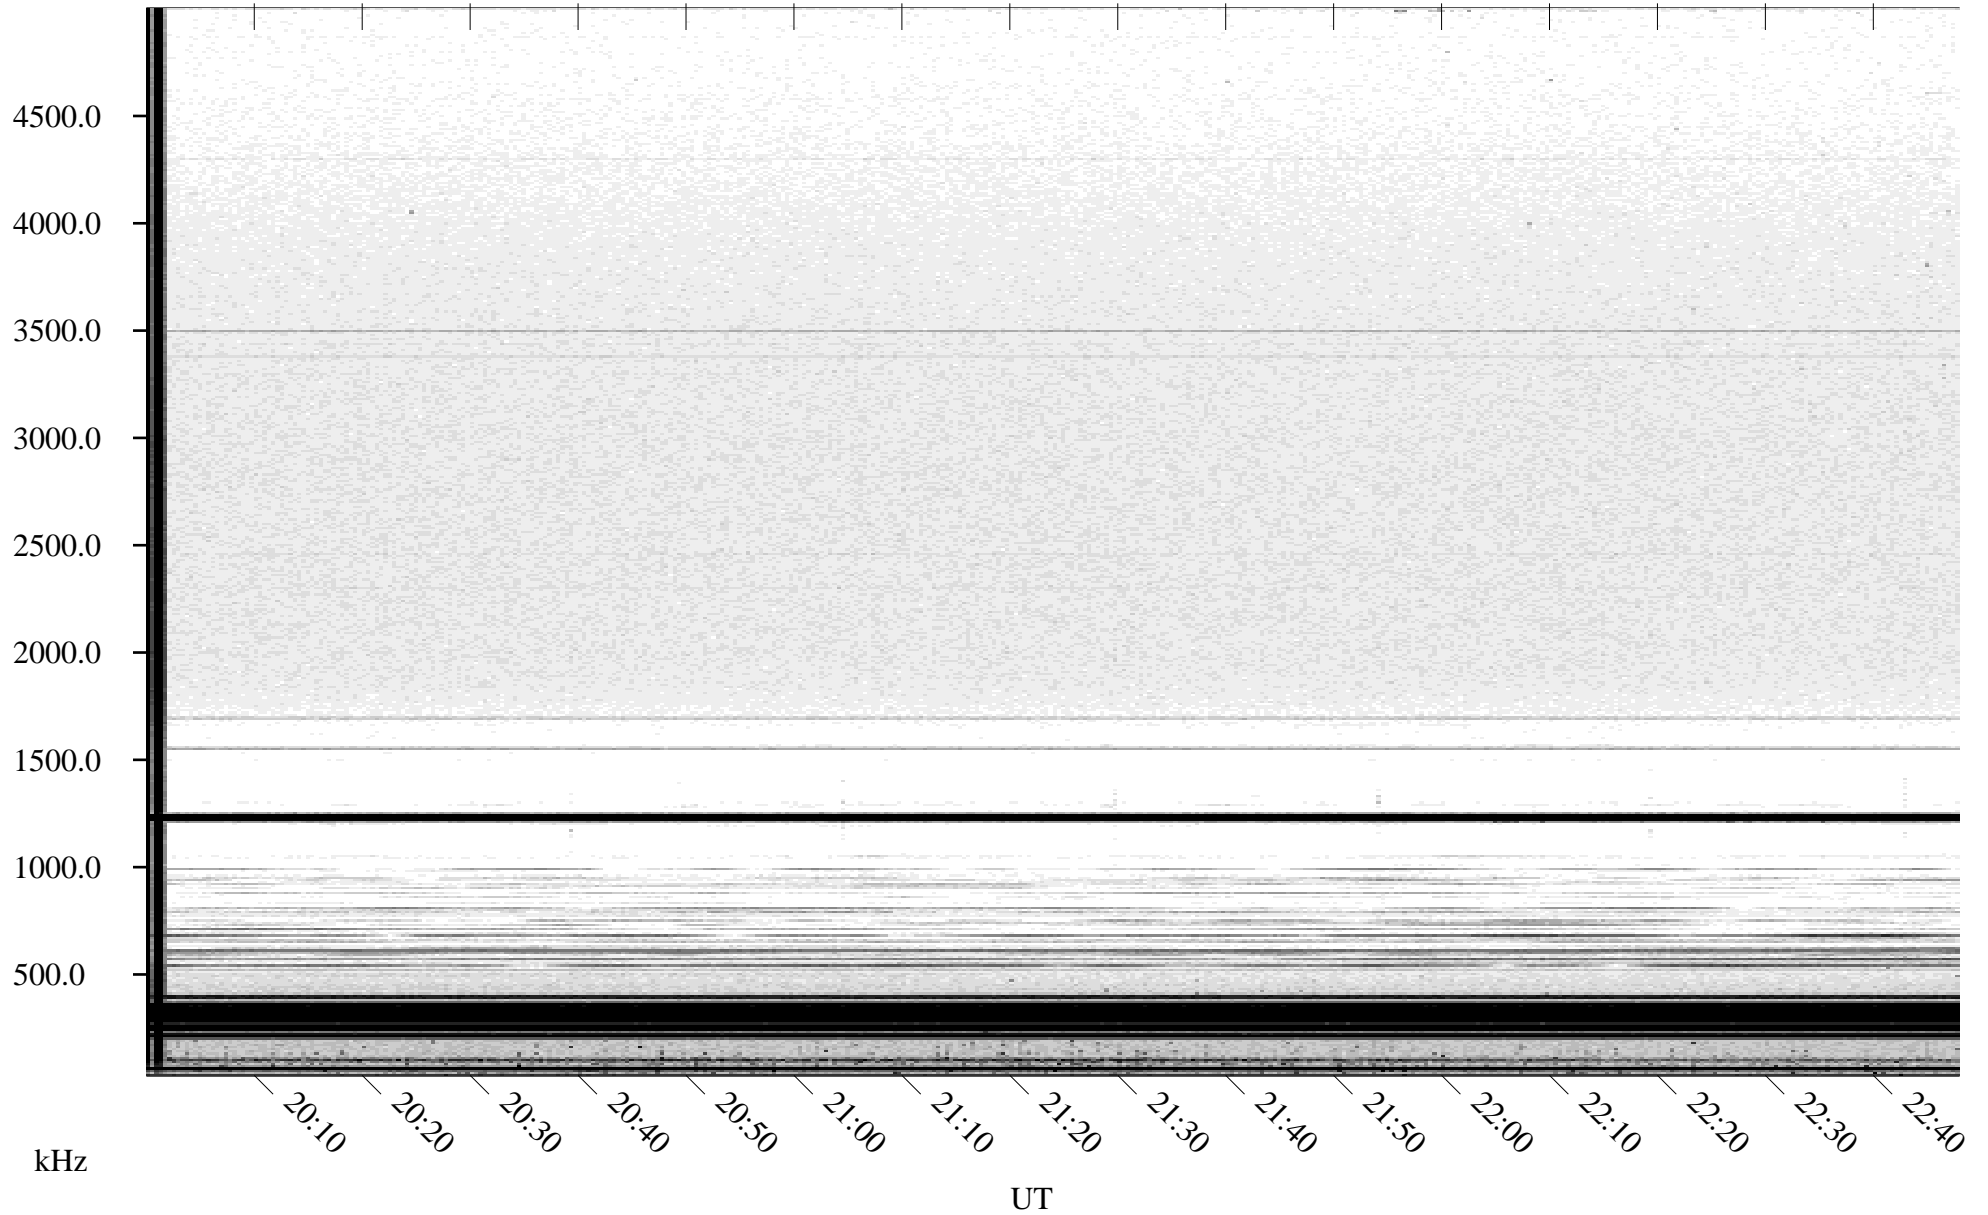

05/15/2004 Churchill, Manitoba

Linear Scale Black = 161 White = 15

ch04136l.r00m max_12

Page 1

05/15/2004 Churchill, Manitoba

Linear Scale Black = 161 White = 15

ch04136l.r00m max_12

Page 2

05/16/2004 Churchill, Manitoba

Linear Scale Black = 161 White = 15

ch04136l.r00m max_12

Page 3

05/16/2004 Churchill, Manitoba

Linear Scale Black = 161 White = 15

ch04136l.r00m max_12

Page 4

05/16/2004 Churchill, Manitoba

Linear Scale Black = 161 White = 15

ch04136l.r00m max_12

Page 5

05/16/2004 Churchill, Manitoba

Linear Scale Black = 161 White = 15

ch04136l.r00m max_12

Page 6

05/16/2004 Churchill, Manitoba

Linear Scale Black = 161 White = 15

ch04136l.r00m max_12

Page 7

05/16/2004 Churchill, Manitoba

Linear Scale Black = 161 White = 15

ch04136l.r00m max_12