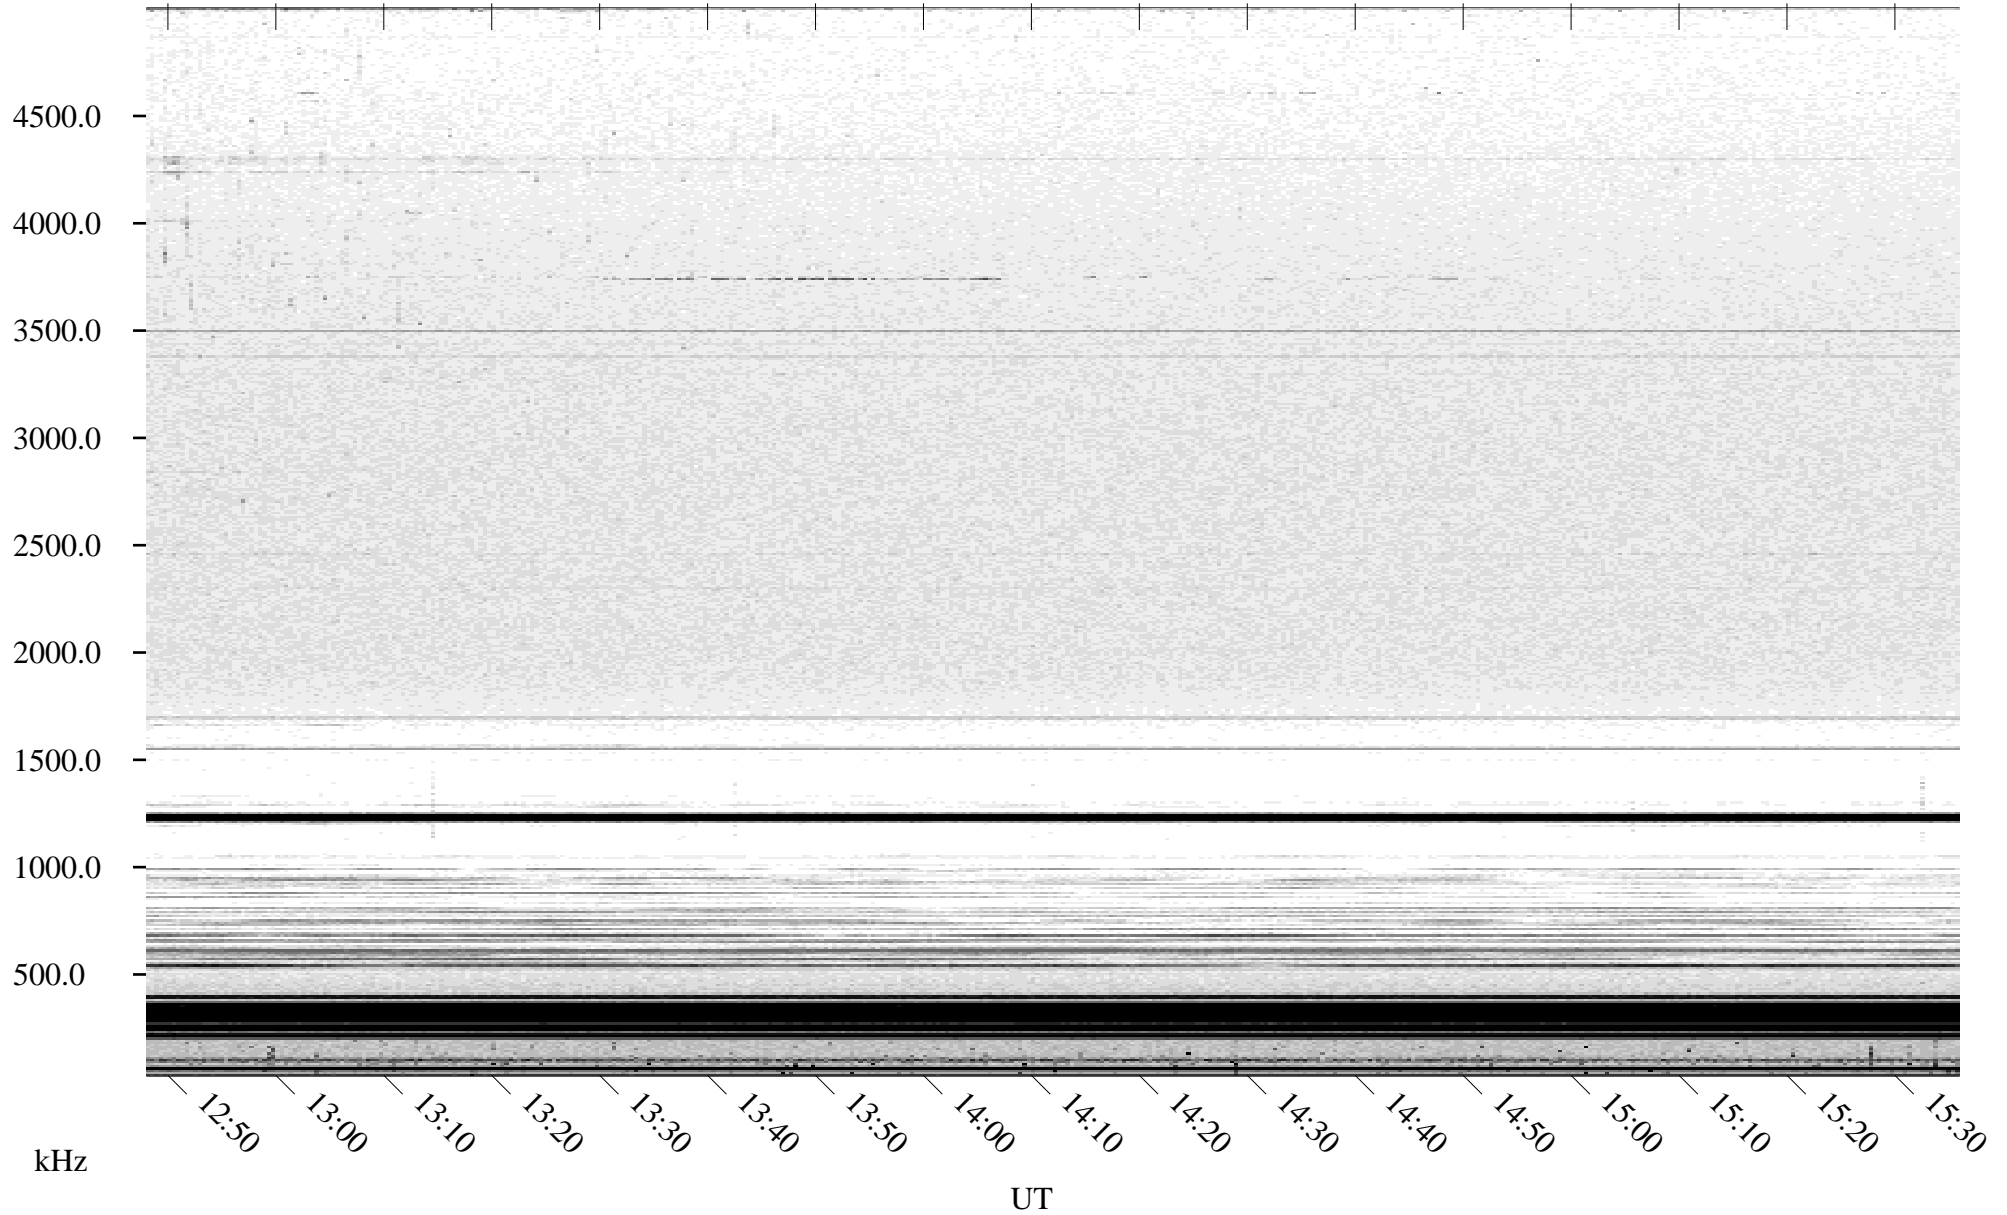

05/15/2004 Churchill, Manitoba

Linear Scale Black = 161 White = 15

ch04136l.r00m max_12

Page 1

05/15/2004 Churchill, Manitoba

Linear Scale Black = 161 White = 15

ch04136l.r00m max_12

Page 2

05/16/2004 Churchill, Manitoba

Linear Scale Black = 161 White = 15

ch04136l.r00m max_12

Page 3

05/16/2004 Churchill, Manitoba

Linear Scale Black = 161 White = 15

ch04136l.r00m max_12

Page 4

05/16/2004 Churchill, Manitoba

Linear Scale Black = 161 White = 15

ch04136l.r00m max_12

Page 5

05/16/2004 Churchill, Manitoba

Linear Scale Black = 161 White = 15

ch04136l.r00m max_12

Page 6

05/16/2004 Churchill, Manitoba

Linear Scale Black = 161 White = 15

ch04136l.r00m max_12

Page 7

05/16/2004 Churchill, Manitoba

Linear Scale Black = 161 White = 15

ch04136l.r00m max_12