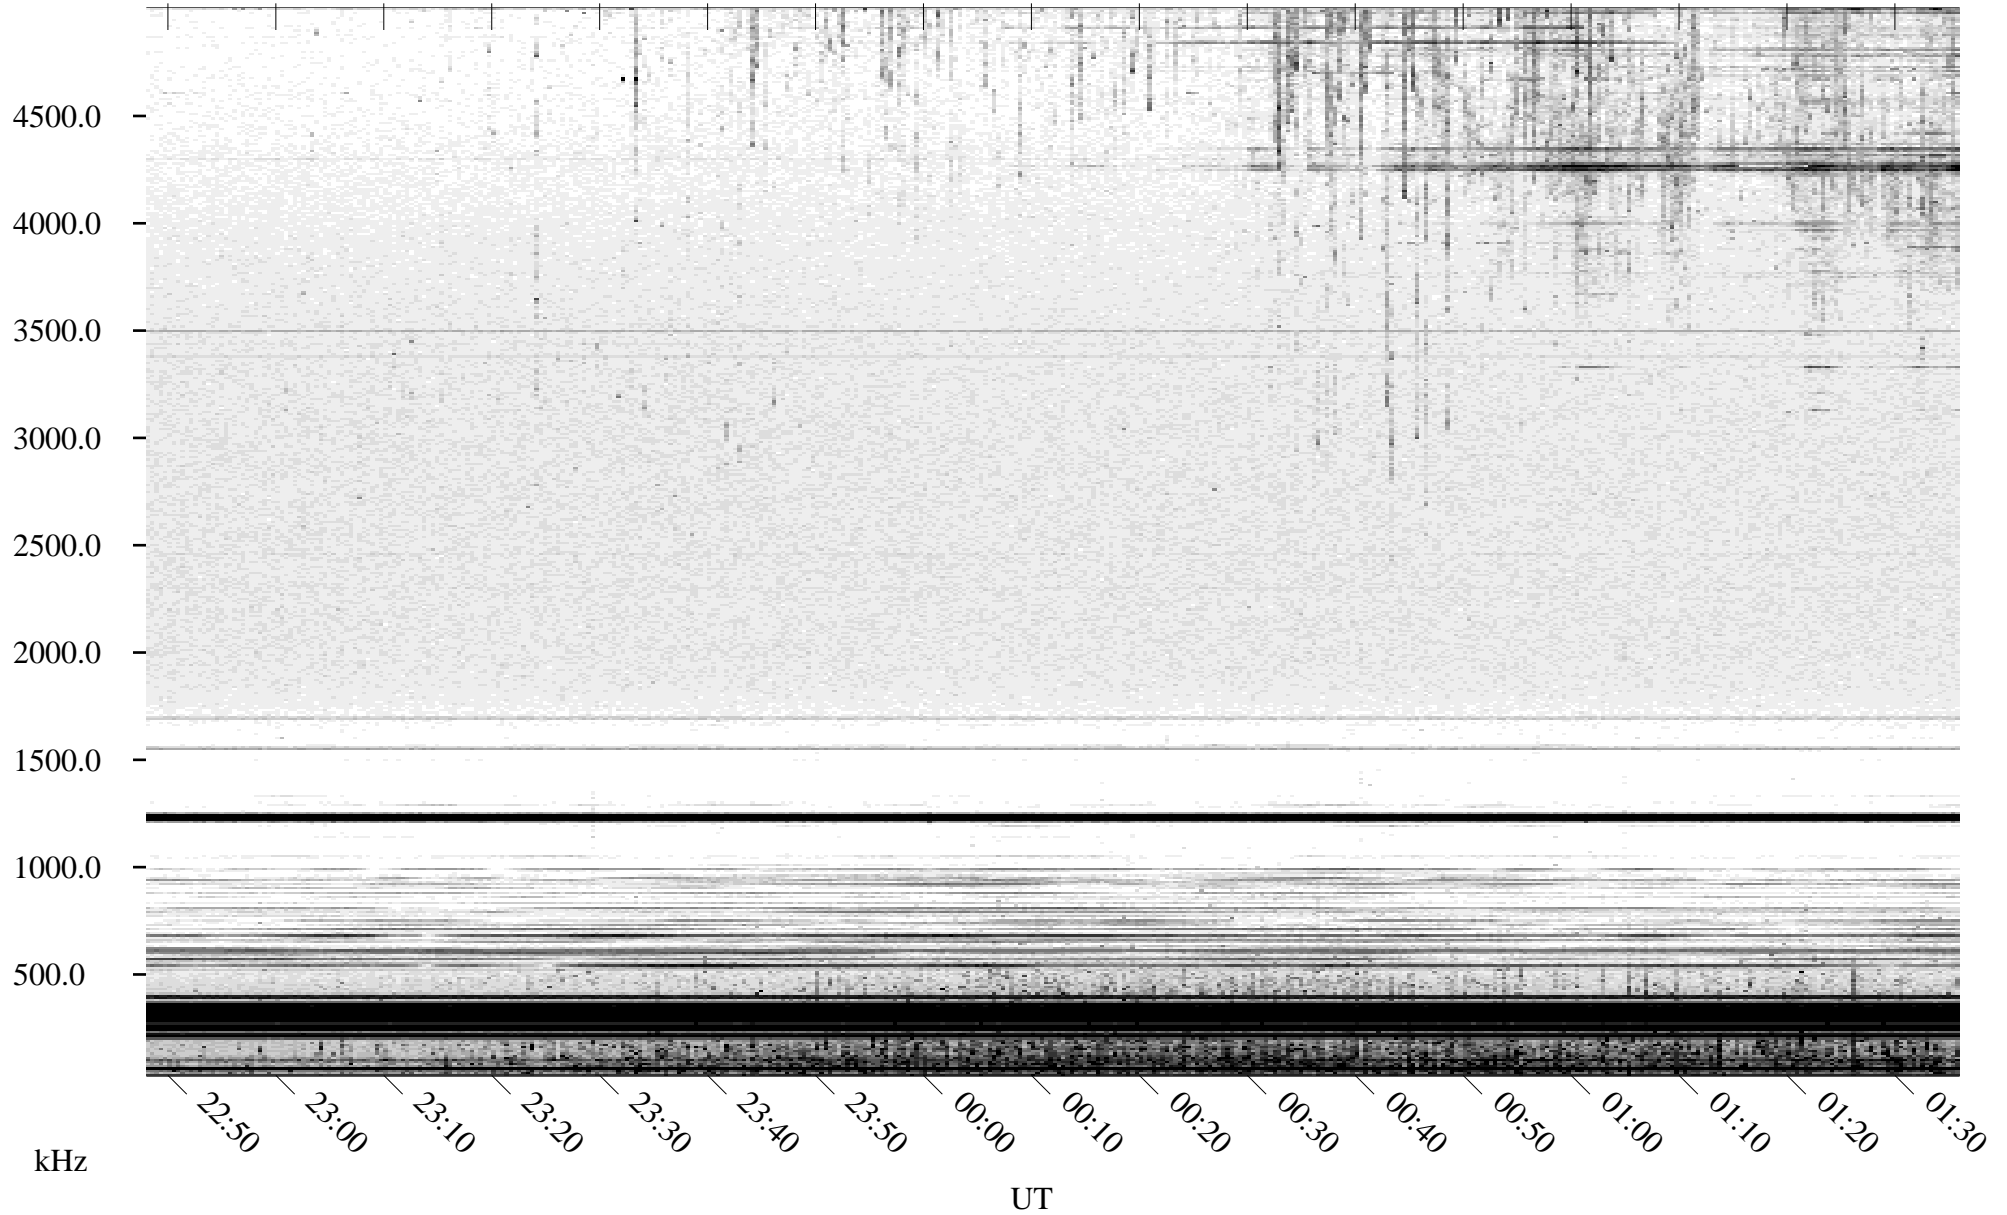

05/15/2004 Churchill, Manitoba

Linear Scale Black = 161 White = 15

ch04136l.r00m max_12

Page 1

05/15/2004 Churchill, Manitoba

Linear Scale Black = 161 White = 15

ch04136l.r00m max_12

Page 2

05/16/2004 Churchill, Manitoba

Linear Scale Black = 161 White = 15

ch04136l.r00m max_12

Page 3

05/16/2004 Churchill, Manitoba

Linear Scale Black = 161 White = 15

ch04136l.r00m max_12

Page 4

05/16/2004 Churchill, Manitoba

Linear Scale Black = 161 White = 15

ch04136l.r00m max_12

Page 5

05/16/2004 Churchill, Manitoba

Linear Scale Black = 161 White = 15

ch04136l.r00m max_12

Page 6

05/16/2004 Churchill, Manitoba

Linear Scale Black = 161 White = 15

ch04136l.r00m max_12

Page 7

05/16/2004 Churchill, Manitoba

Linear Scale Black = 161 White = 15

ch04136l.r00m max_12