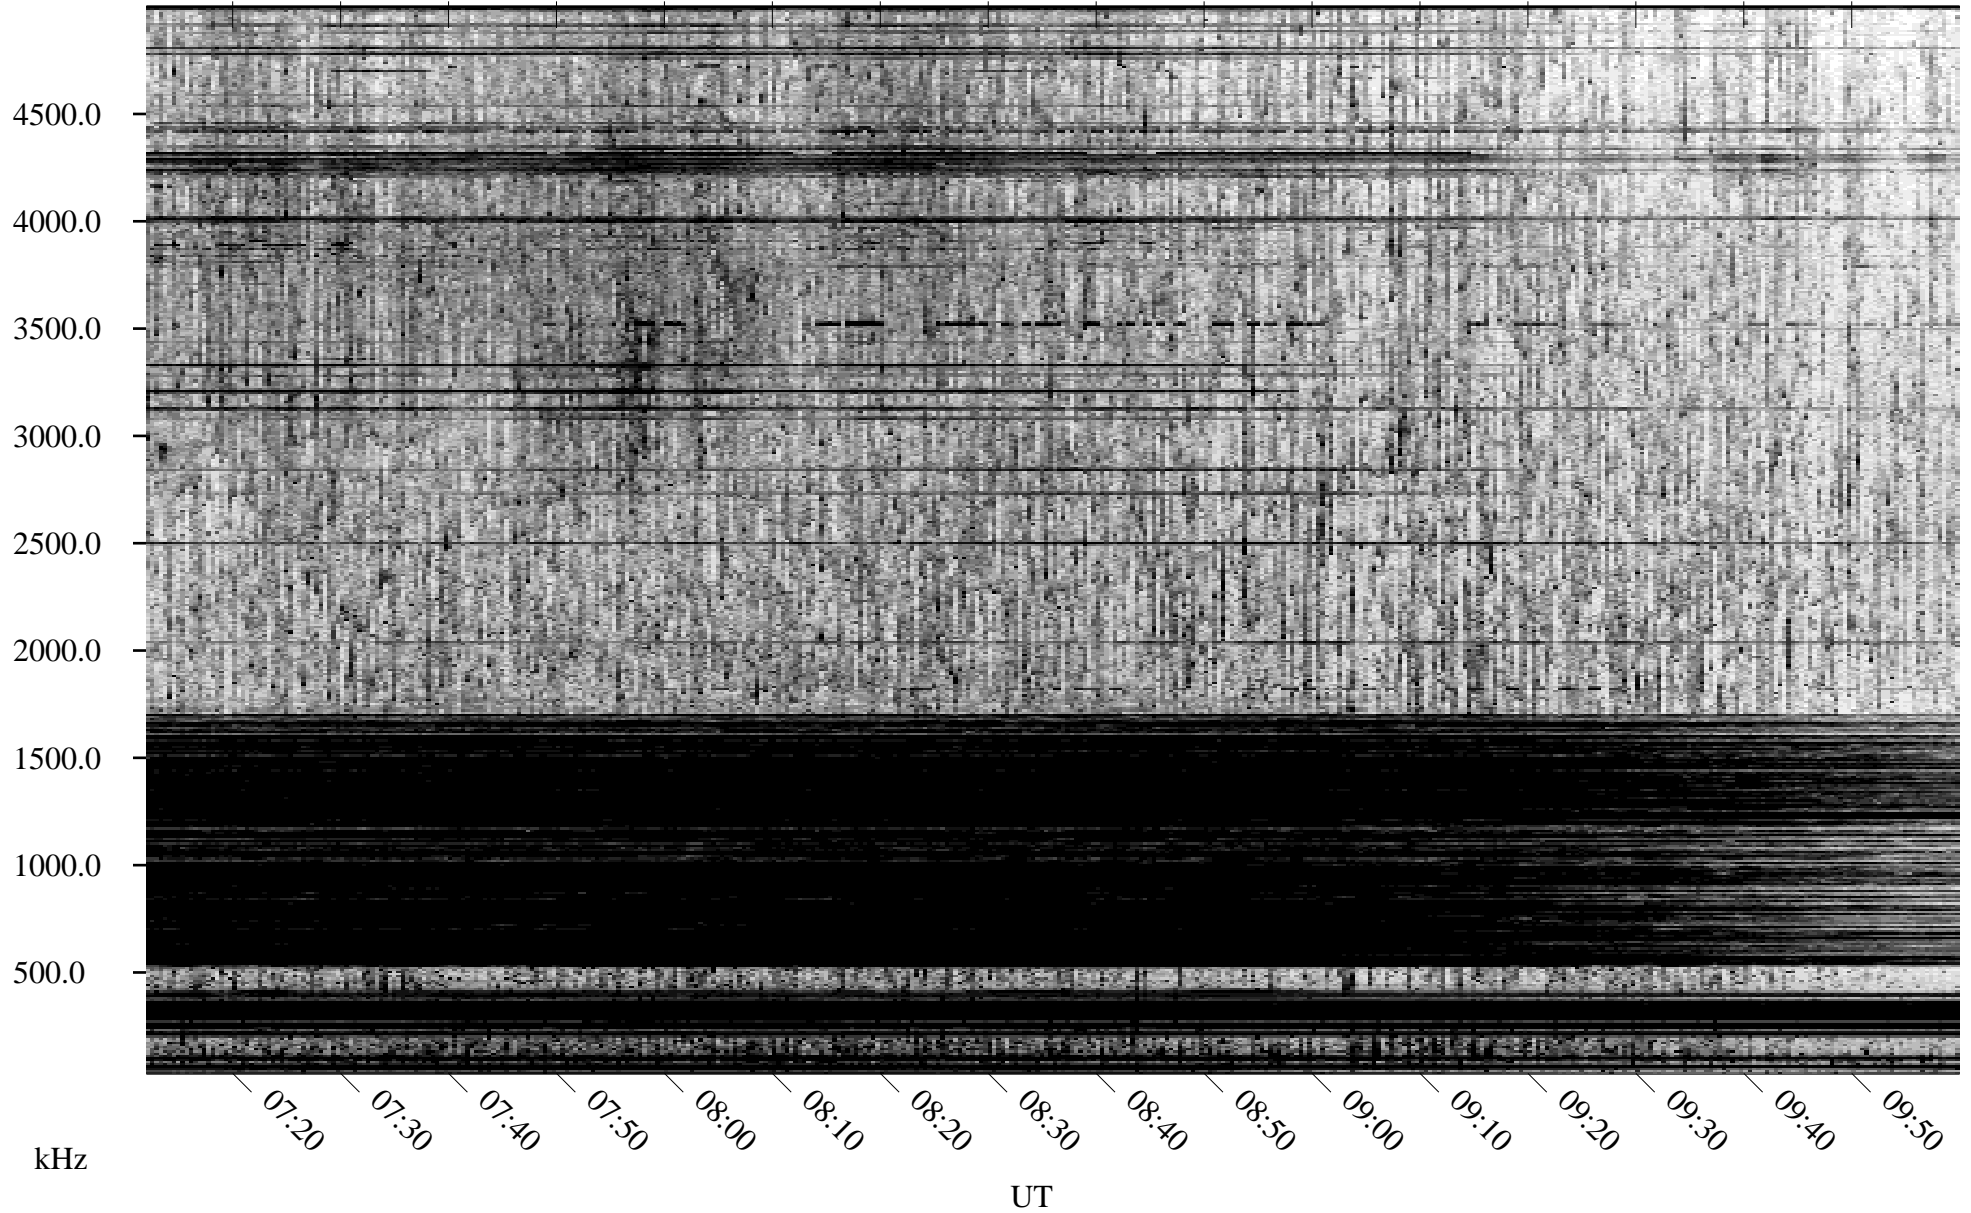

05/15/2004 Churchill, Manitoba

Linear Scale Black = 161 White = 15

ch04136l.r00m max_12

Page 1

05/15/2004 Churchill, Manitoba

Linear Scale Black = 161 White = 15

ch04136l.r00m max_12

Page 2

05/16/2004 Churchill, Manitoba

Linear Scale Black = 161 White = 15

ch04136l.r00m max_12

Page 3

05/16/2004 Churchill, Manitoba

Linear Scale Black = 161 White = 15

ch04136l.r00m max_12

Page 4

05/16/2004 Churchill, Manitoba

Linear Scale Black = 161 White = 15

ch04136l.r00m max_12

Page 5

05/16/2004 Churchill, Manitoba

Linear Scale Black = 161 White = 15

ch04136l.r00m max_12

Page 6

05/16/2004 Churchill, Manitoba

Linear Scale Black = 161 White = 15

ch04136l.r00m max_12

Page 7

05/16/2004 Churchill, Manitoba

Linear Scale Black = 161 White = 15

ch04136l.r00m max_12