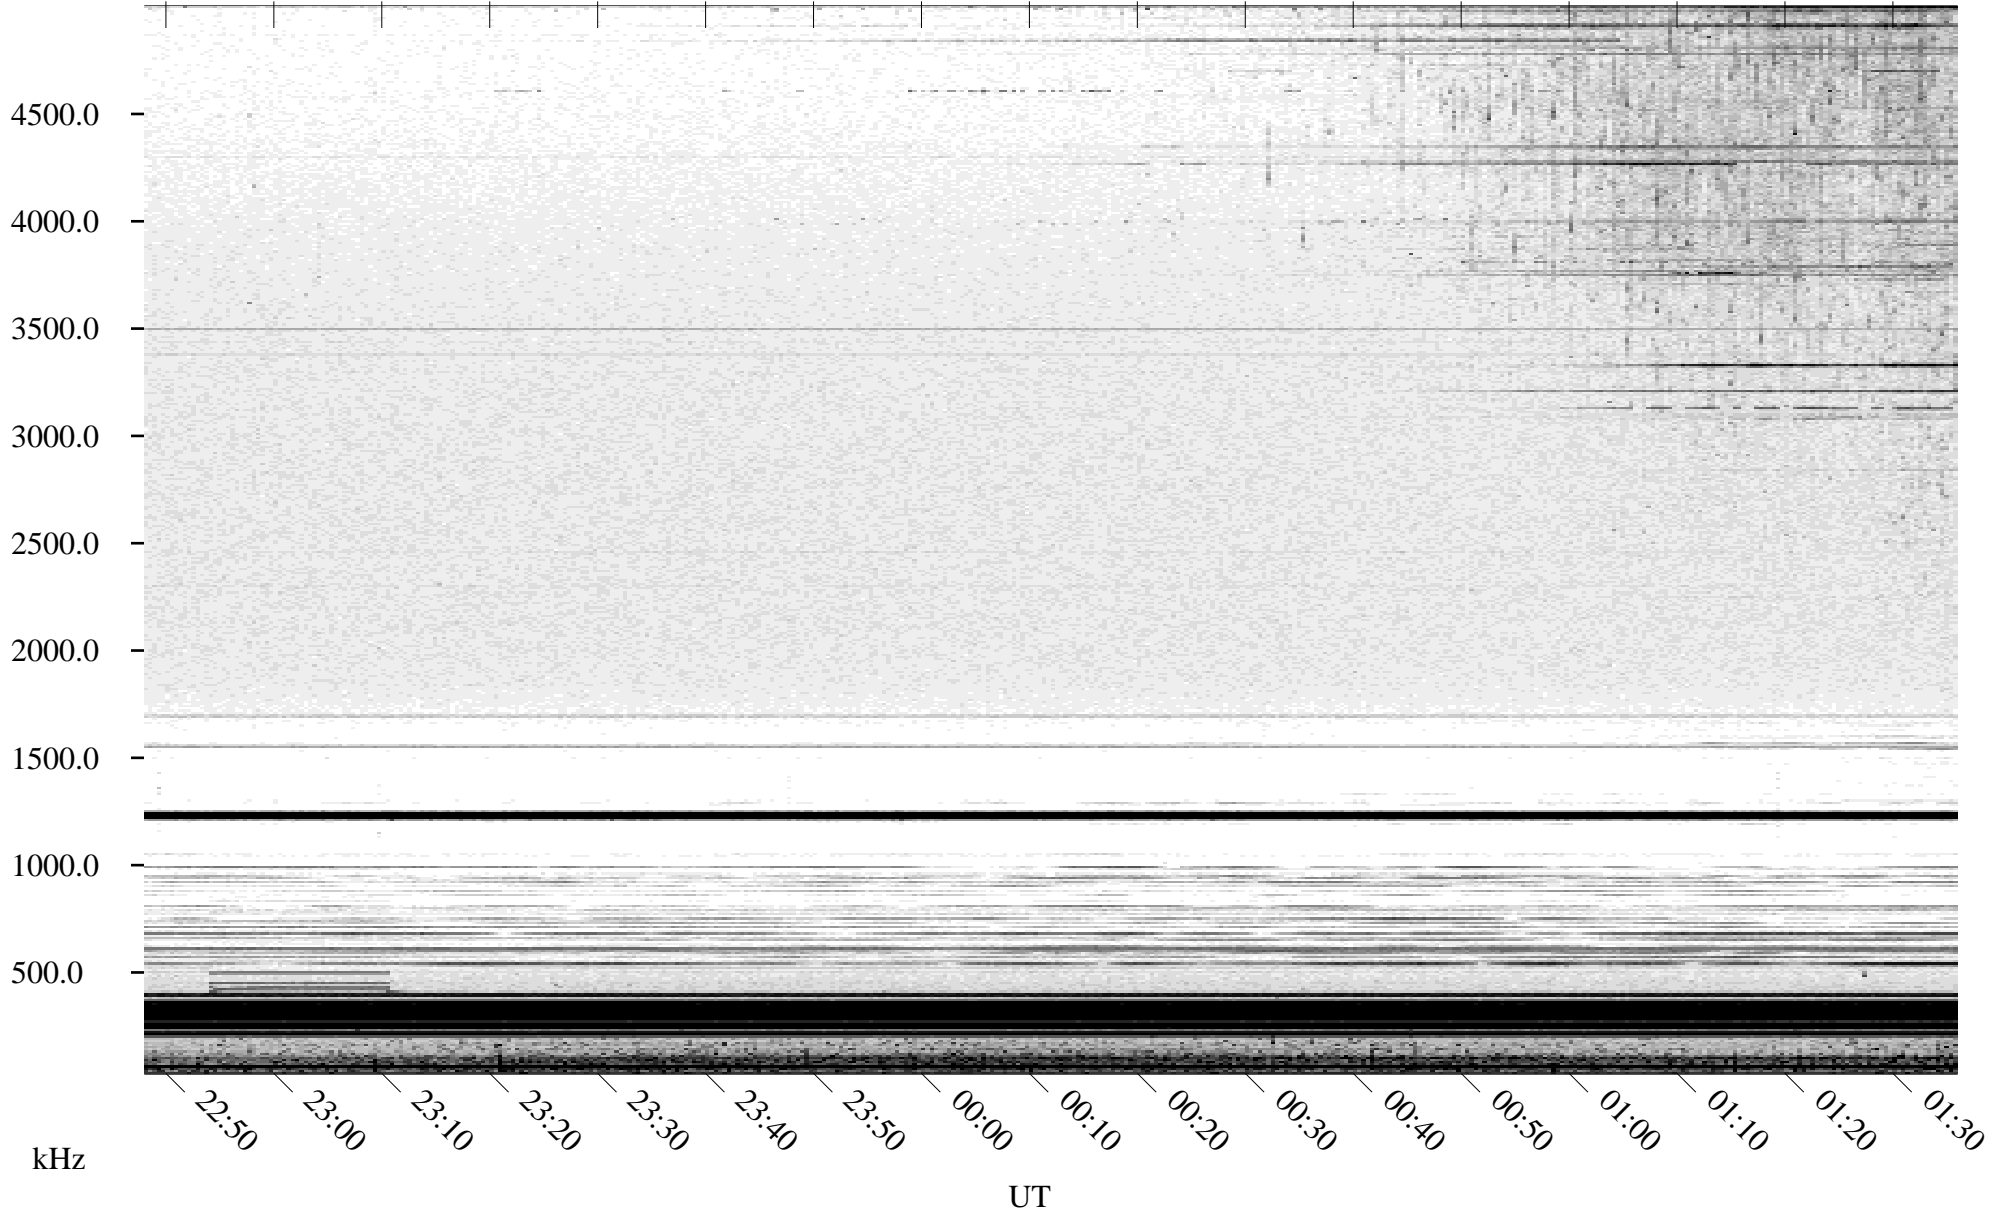

05/16/2004 Churchill, Manitoba

Linear Scale Black = 161 White = 15

ch04137l.r00m max_12

Page 1

05/16/2004 Churchill, Manitoba

Linear Scale Black = 161 White = 15

ch04137l.r00m max_12

Page 2

05/17/2004 Churchill, Manitoba

Linear Scale Black = 161 White = 15

ch04137l.r00m max_12

Page 4

05/17/2004 Churchill, Manitoba

Linear Scale Black = 161 White = 15

ch04137l.r00m max_12

Page 5

05/17/2004 Churchill, Manitoba

Linear Scale Black = 161 White = 15

ch04137l.r00m max_12

Page 6

05/17/2004 Churchill, Manitoba

Linear Scale Black = 161 White = 15

ch04137l.r00m max_12

Page 7

05/17/2004 Churchill, Manitoba

Linear Scale Black = 161 White = 15

ch04137l.r00m max_12

Page 8