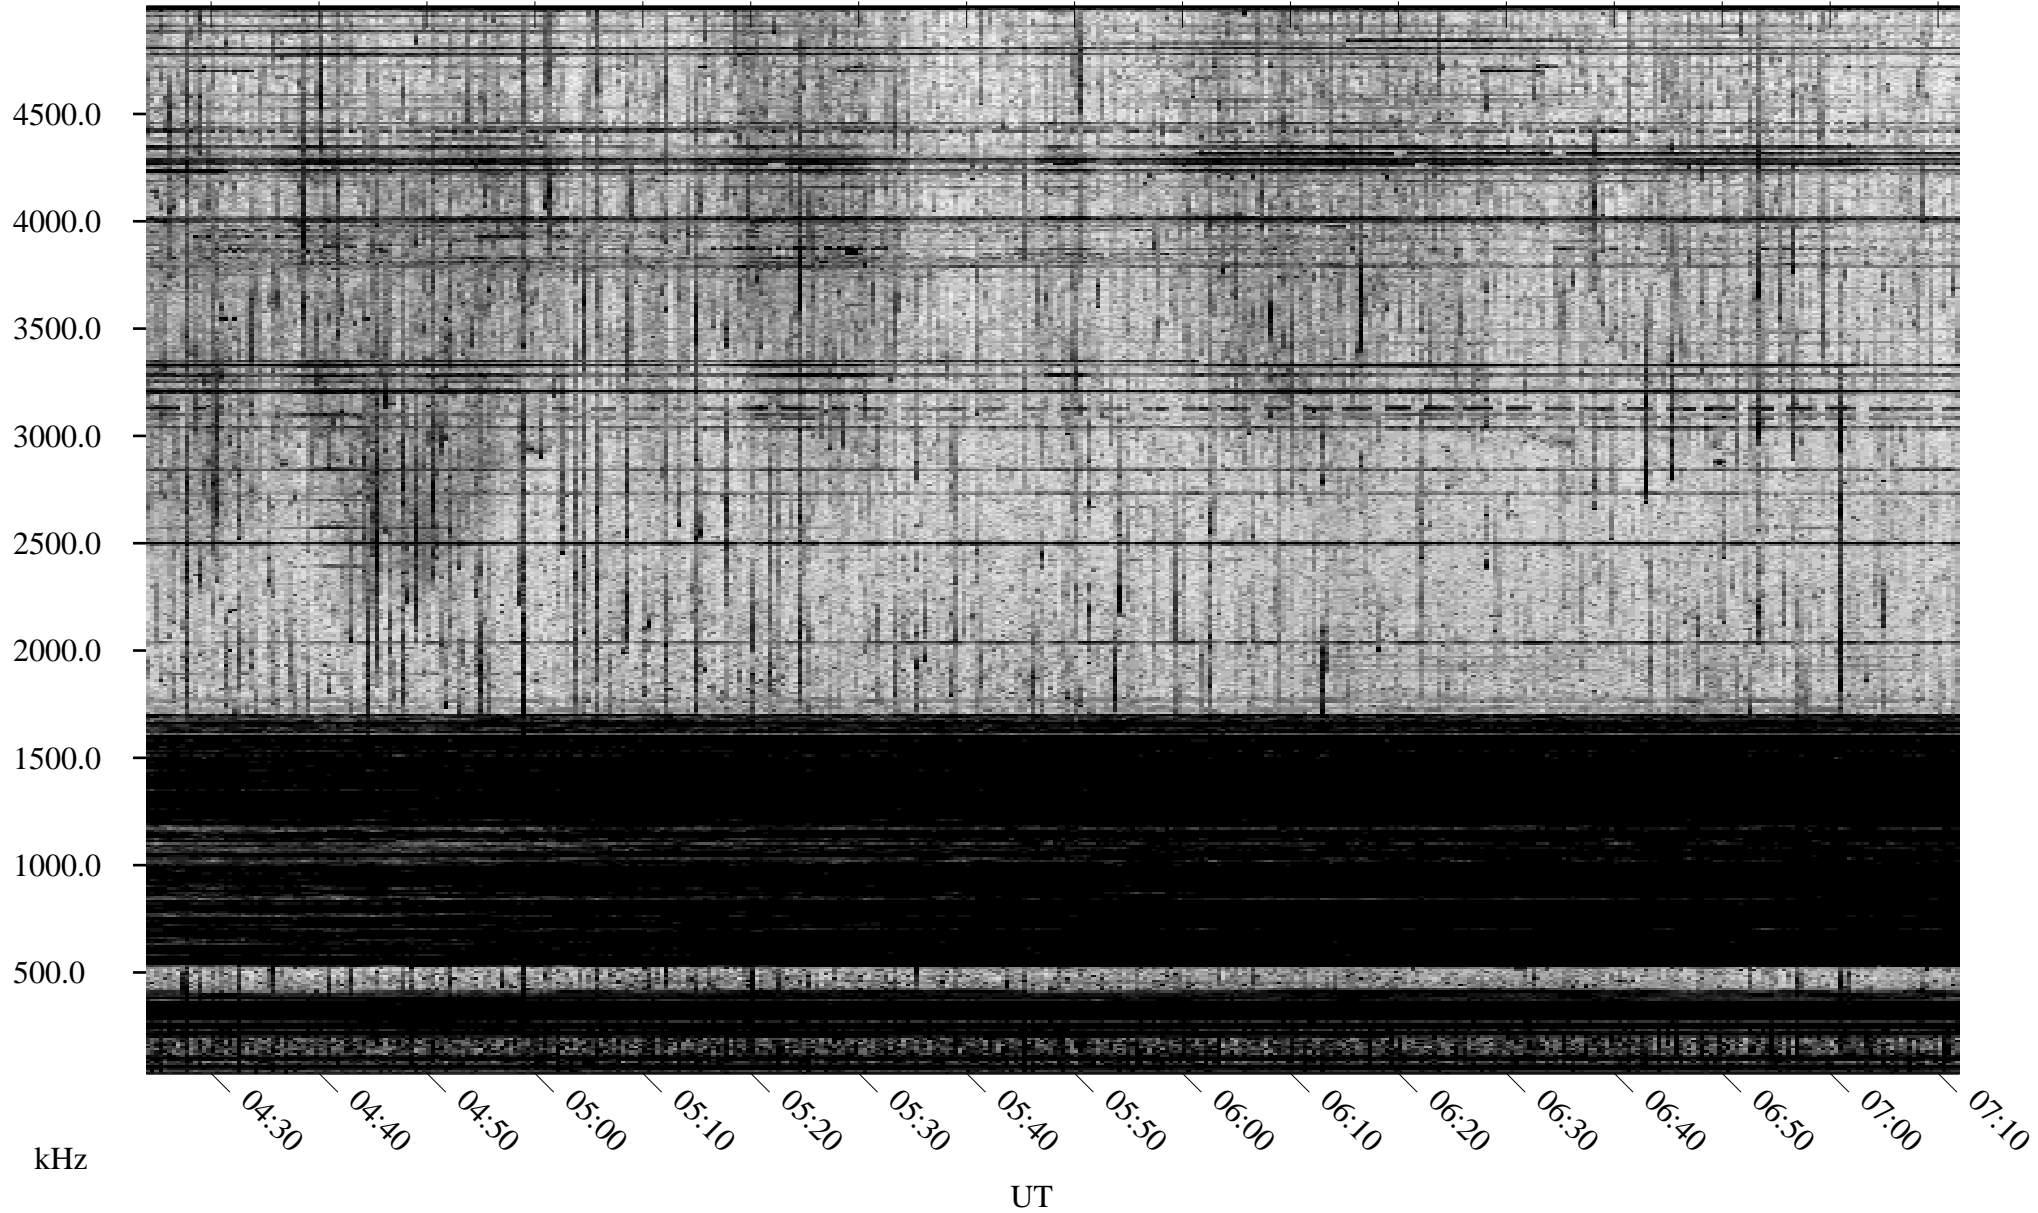

05/16/2004 Churchill, Manitoba

Linear Scale Black = 161 White = 15

ch04137l.r00m max_12

Page 1

05/16/2004 Churchill, Manitoba

Linear Scale Black = 161 White = 15

ch04137l.r00m max_12

Page 2

05/17/2004 Churchill, Manitoba

Linear Scale Black = 161 White = 15

ch04137l.r00m max_12

Page 4

05/17/2004 Churchill, Manitoba

Linear Scale Black = 161 White = 15

ch04137l.r00m max_12

Page 5

05/17/2004 Churchill, Manitoba

Linear Scale Black = 161 White = 15

ch04137l.r00m max_12

Page 6

05/17/2004 Churchill, Manitoba

Linear Scale Black = 161 White = 15

ch04137l.r00m max_12

Page 7

05/17/2004 Churchill, Manitoba

Linear Scale Black = 161 White = 15

ch04137l.r00m max_12

Page 8