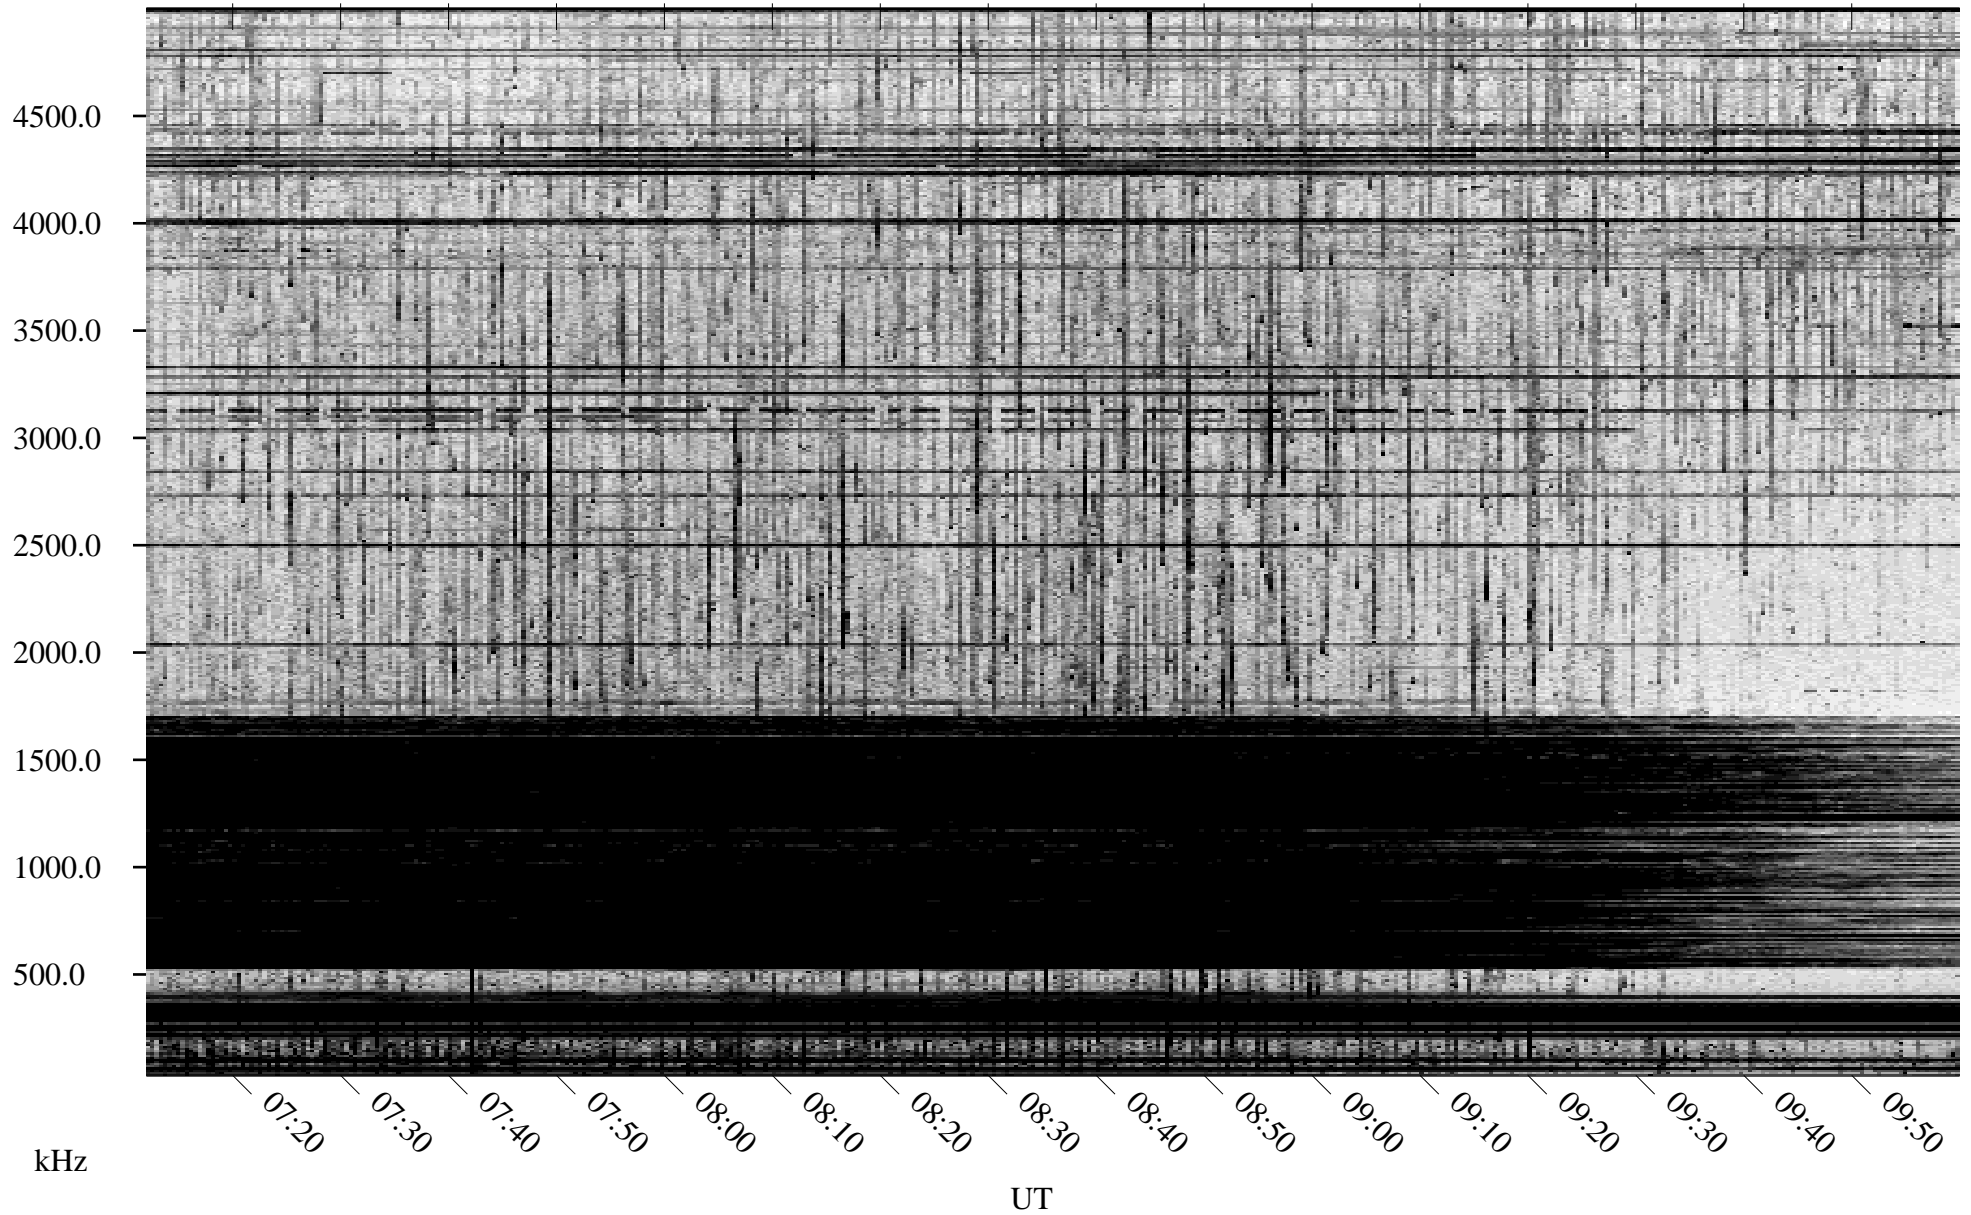

05/16/2004 Churchill, Manitoba

Linear Scale Black = 161 White = 15

ch04137l.r00m max_12

Page 1

05/16/2004 Churchill, Manitoba

Linear Scale Black = 161 White = 15

ch04137l.r00m max_12

Page 2

05/17/2004 Churchill, Manitoba

Linear Scale Black = 161 White = 15

ch04137l.r00m max_12

Page 4

05/17/2004 Churchill, Manitoba

Linear Scale Black = 161 White = 15

ch04137l.r00m max_12

Page 5

05/17/2004 Churchill, Manitoba

Linear Scale Black = 161 White = 15

ch04137l.r00m max_12

Page 6

05/17/2004 Churchill, Manitoba

Linear Scale Black = 161 White = 15

ch04137l.r00m max_12

Page 7

05/17/2004 Churchill, Manitoba

Linear Scale Black = 161 White = 15

ch04137l.r00m max_12

Page 8