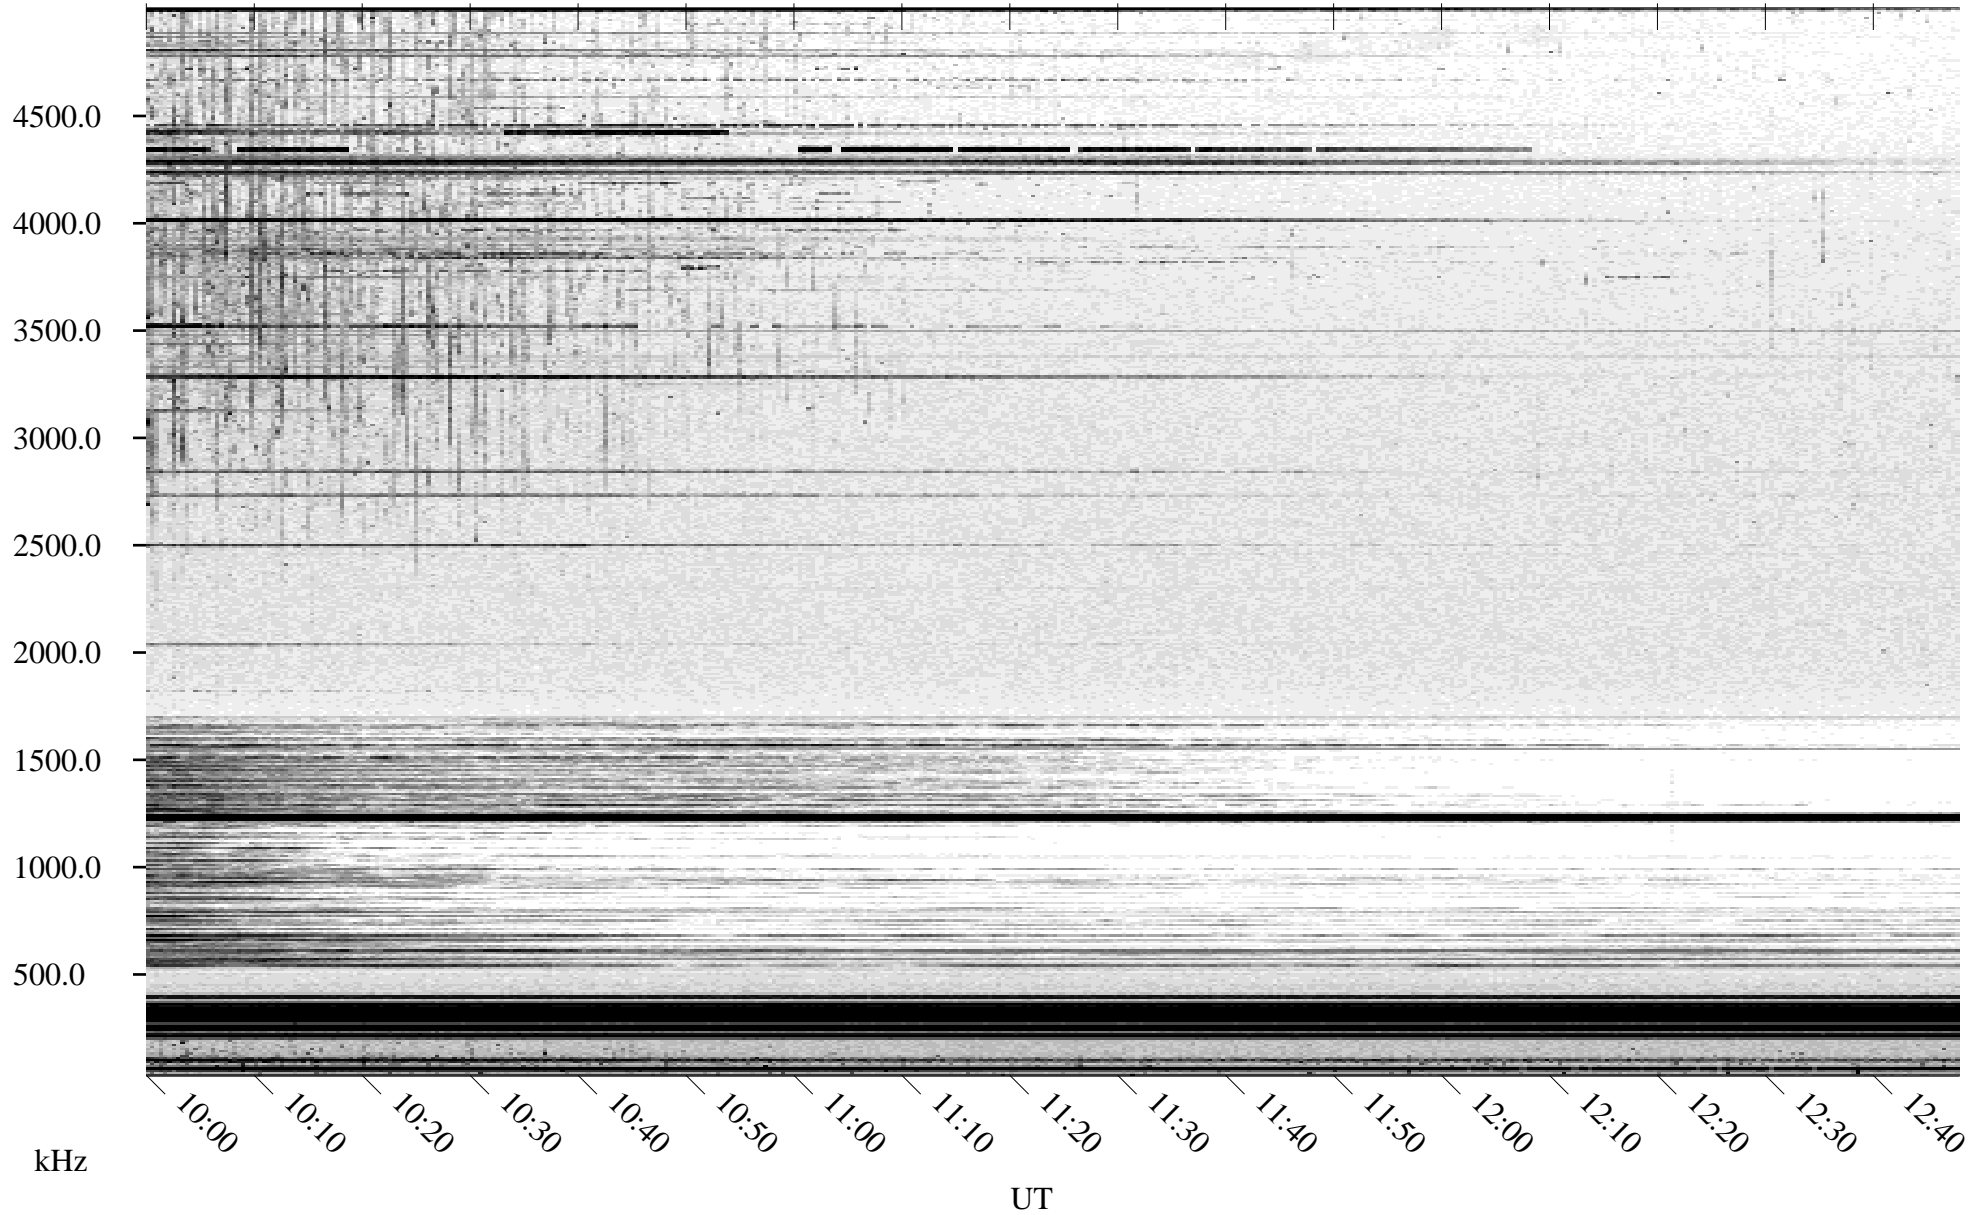

05/16/2004 Churchill, Manitoba

Linear Scale Black = 161 White = 15

ch04137l.r00m max_12

Page 1

05/16/2004 Churchill, Manitoba

Linear Scale Black = 161 White = 15

ch04137l.r00m max_12

Page 2

05/17/2004 Churchill, Manitoba

Linear Scale Black = 161 White = 15

ch04137l.r00m max_12

Page 4

05/17/2004 Churchill, Manitoba

Linear Scale Black = 161 White = 15

ch04137l.r00m max_12

Page 5

05/17/2004 Churchill, Manitoba

Linear Scale Black = 161 White = 15

ch04137l.r00m max_12

Page 6

05/17/2004 Churchill, Manitoba

Linear Scale Black = 161 White = 15

ch04137l.r00m max_12

Page 7

05/17/2004 Churchill, Manitoba

Linear Scale Black = 161 White = 15

ch04137l.r00m max_12

Page 8