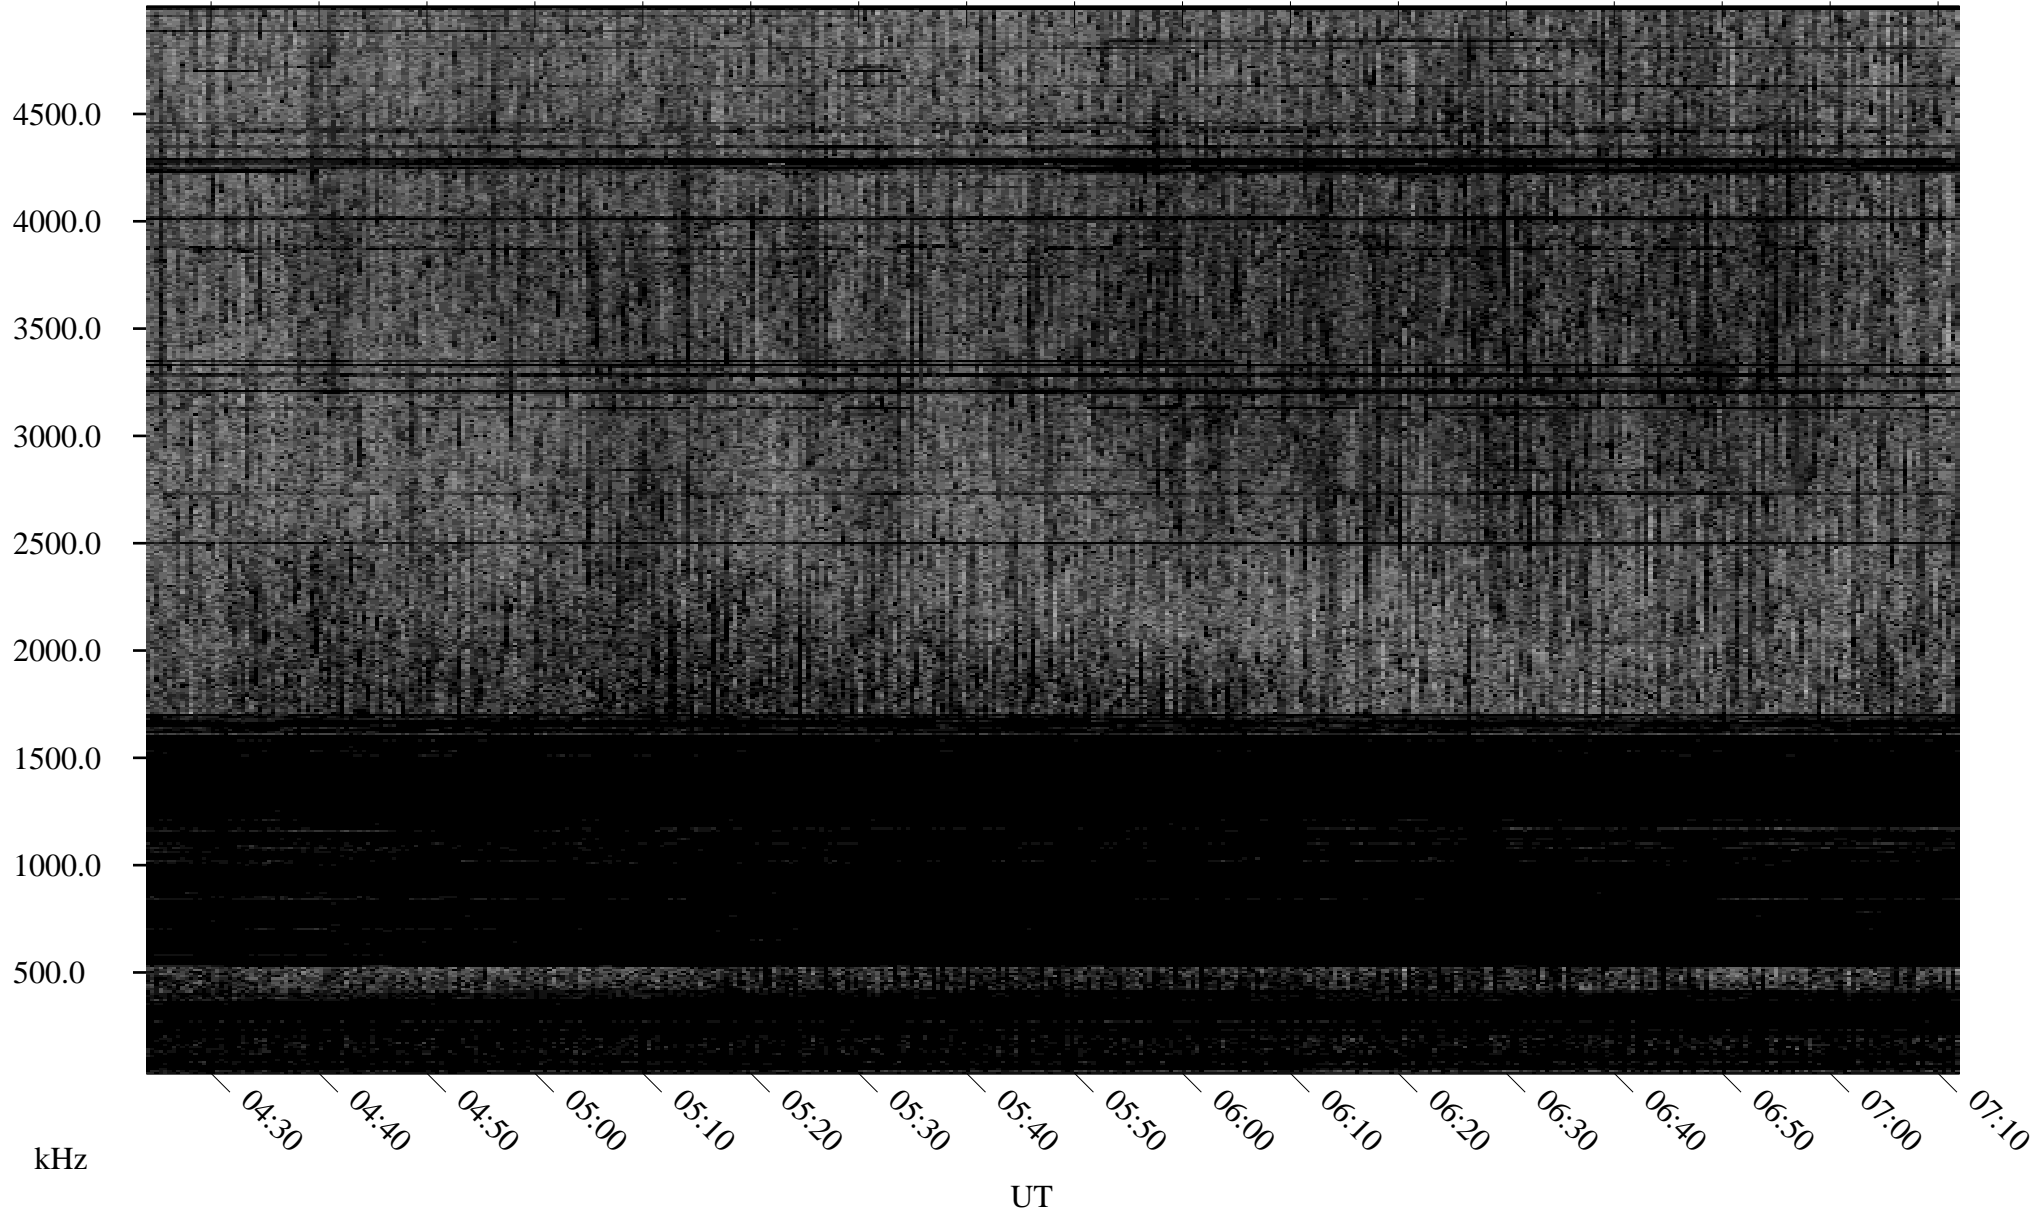

# 05/17/2004 Churchill, Manitoba

Linear Scale    Black = 161    White = 15

ch04138l.r00m max\_12

Page 1

# 05/17/2004 Churchill, Manitoba

Linear Scale    Black = 161    White = 15

ch04138l.r00m max\_12

Page 2

# 05/18/2004 Churchill, Manitoba

Linear Scale    Black = 161    White = 15

ch04138l.r00m max\_12

Page 3

# 05/18/2004 Churchill, Manitoba

Linear Scale    Black = 161    White = 15

ch04138l.r00m max\_12

Page 4