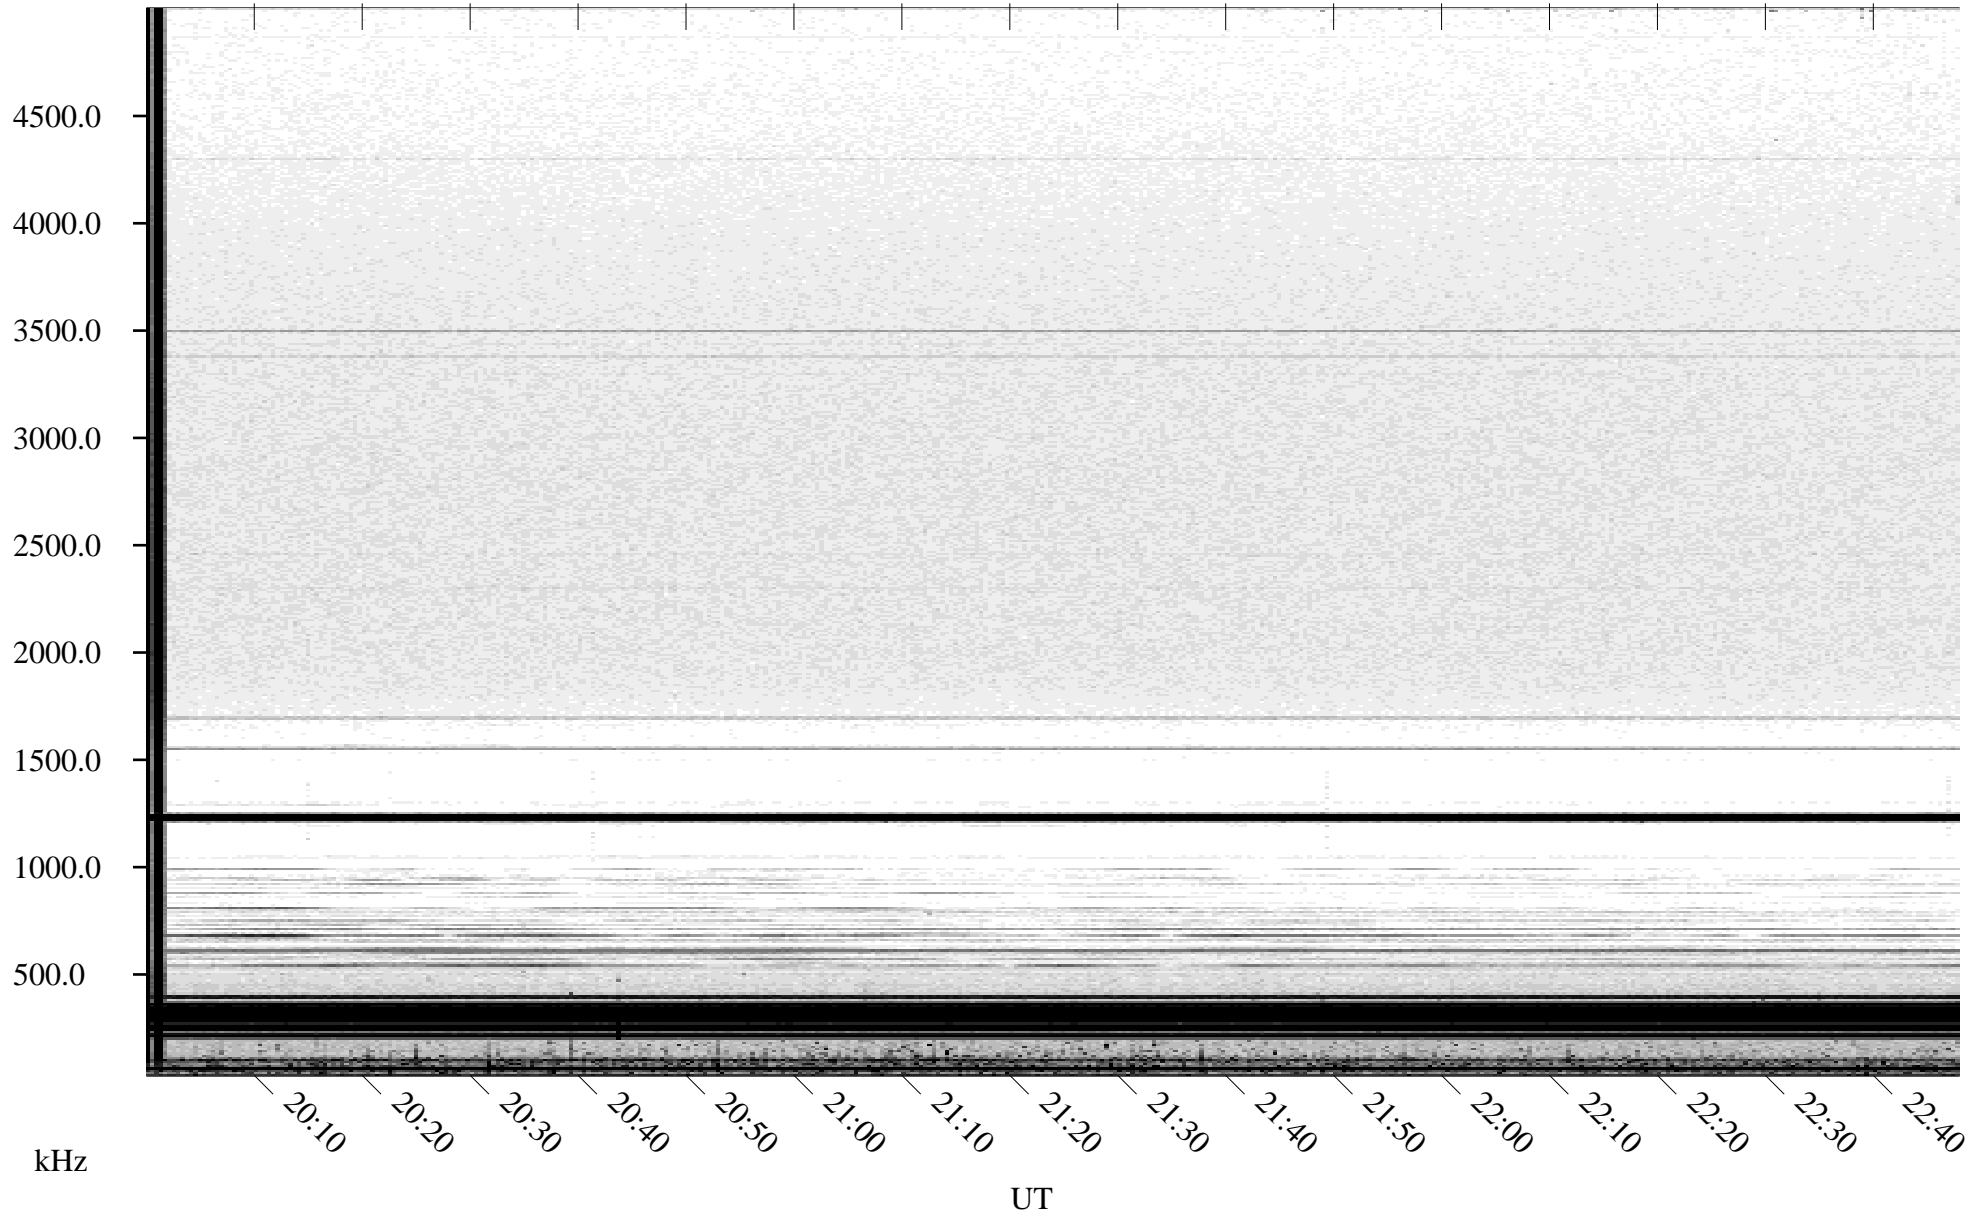

# 05/17/2004 Churchill, Manitoba

Linear Scale    Black = 161    White = 15

ch04138l.r00m max\_12

Page 1

# 05/17/2004 Churchill, Manitoba

Linear Scale    Black = 161    White = 15

ch04138l.r00m max\_12

Page 2

# 05/18/2004 Churchill, Manitoba

Linear Scale    Black = 161    White = 15

ch04138l.r00m max\_12

Page 3

# 05/18/2004 Churchill, Manitoba

Linear Scale    Black = 161    White = 15

ch04138l.r00m max\_12

Page 4