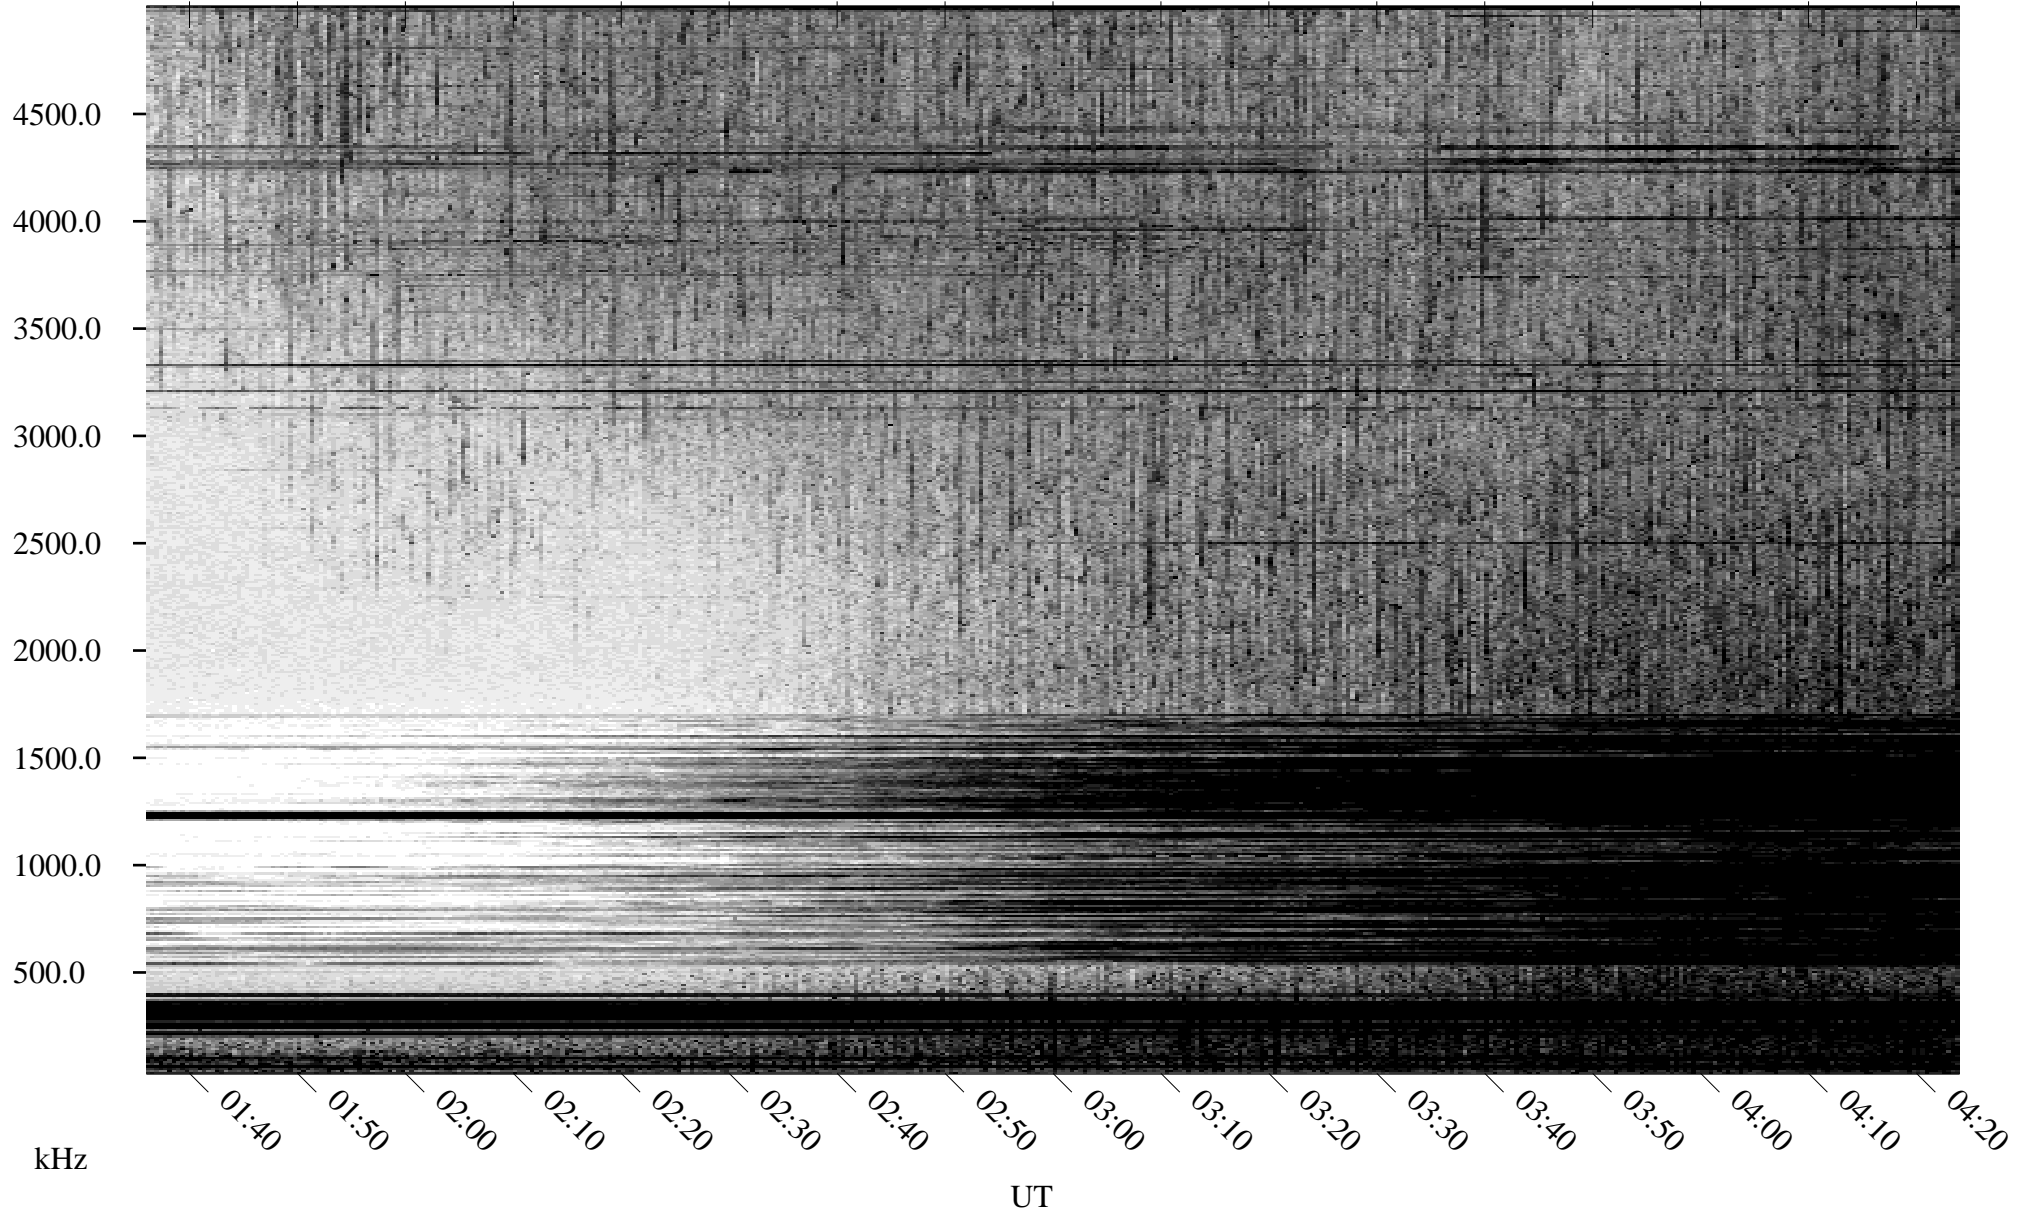

# 05/17/2004 Churchill, Manitoba

Linear Scale    Black = 161    White = 15

ch04138l.r00m max\_12

Page 1

# 05/17/2004 Churchill, Manitoba

Linear Scale    Black = 161    White = 15

ch04138l.r00m max\_12

Page 2

# 05/18/2004 Churchill, Manitoba

Linear Scale    Black = 161    White = 15

ch04138l.r00m max\_12

Page 3

# 05/18/2004 Churchill, Manitoba

Linear Scale    Black = 161    White = 15

ch04138l.r00m max\_12

Page 4