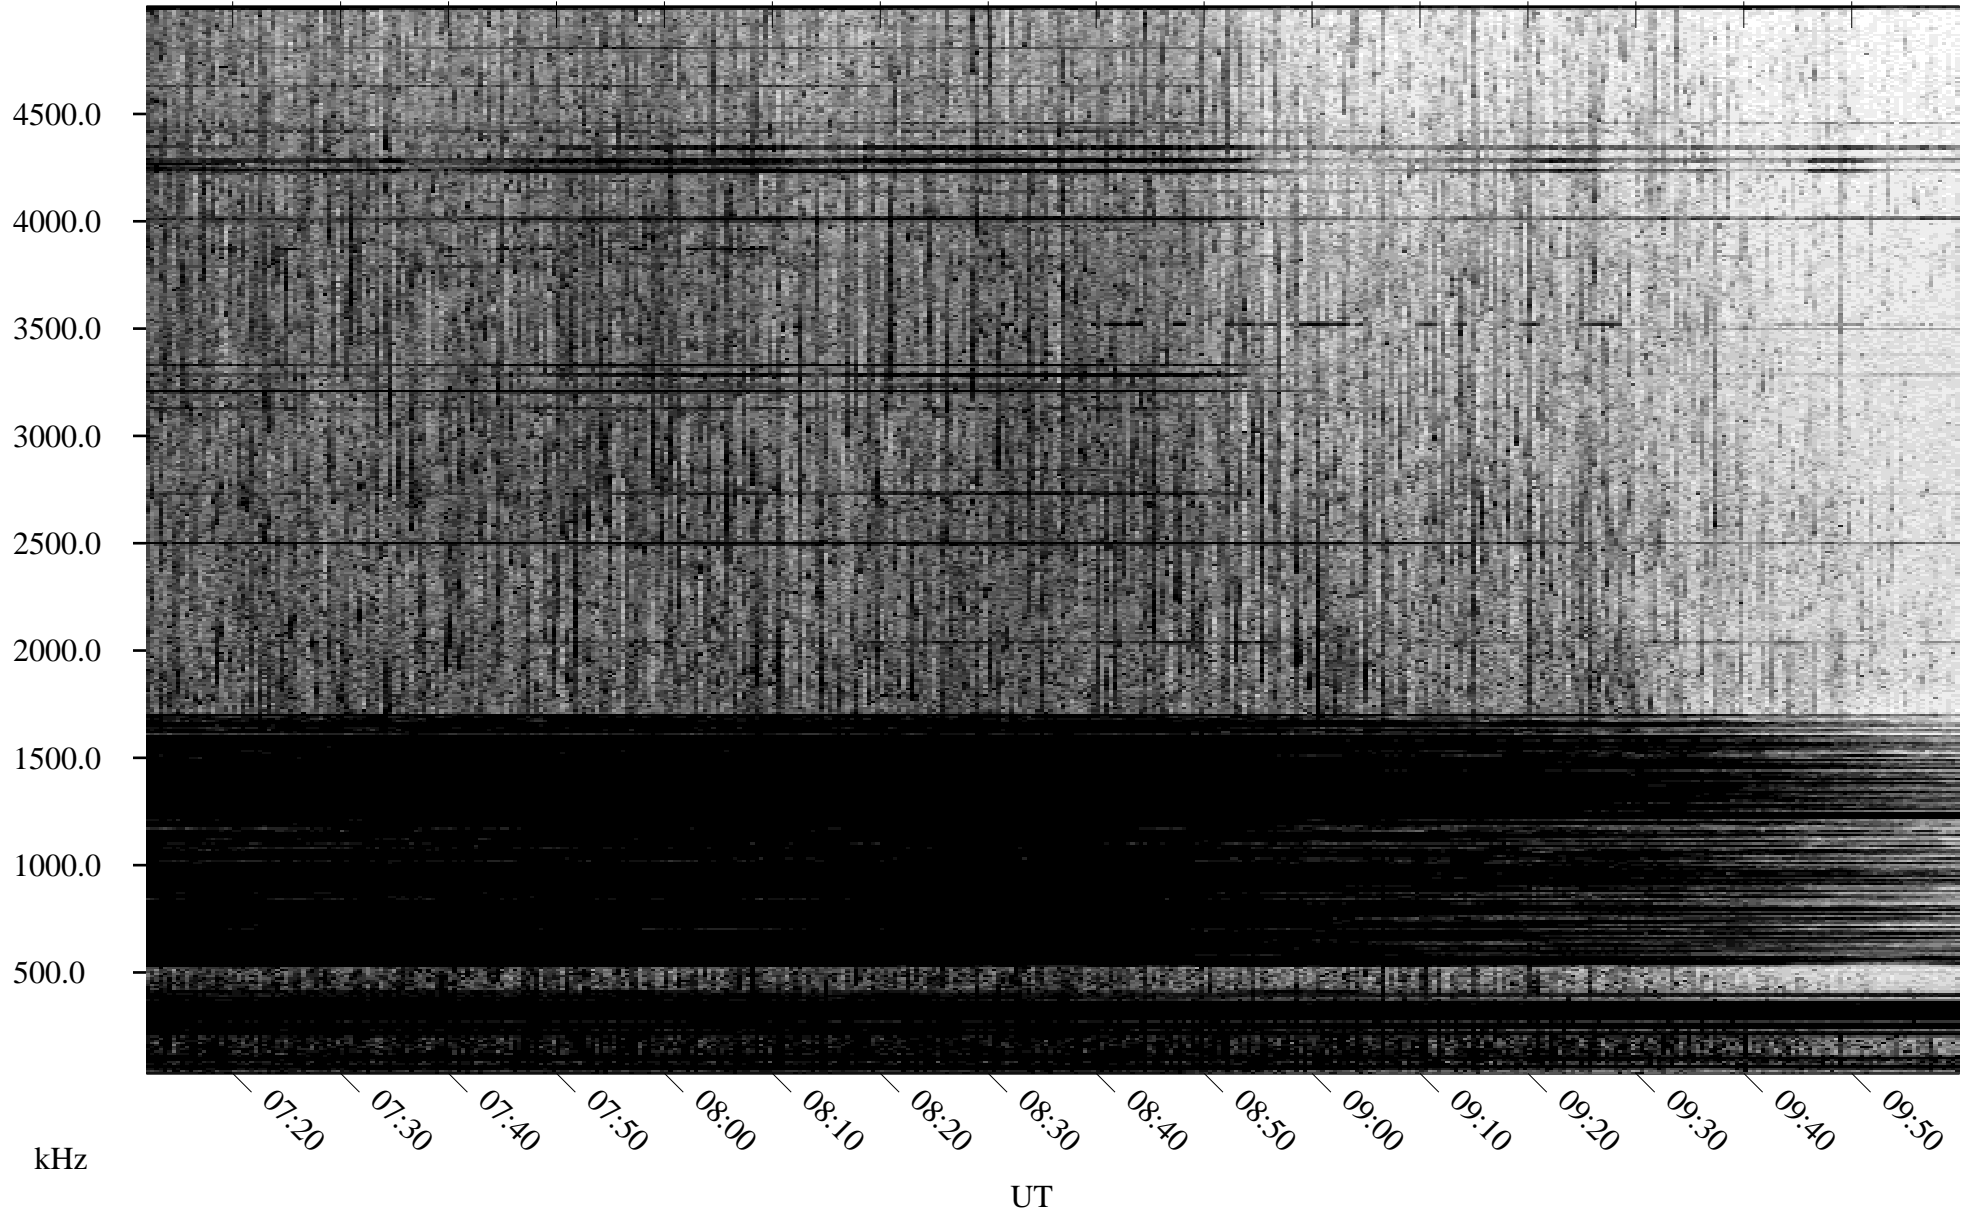

# 05/17/2004 Churchill, Manitoba

Linear Scale    Black = 161    White = 15

ch04138l.r00m max\_12

Page 1

# 05/18/2004 Churchill, Manitoba

Linear Scale    Black = 161    White = 15

ch04138l.r00m max\_12

Page 3

# 05/18/2004 Churchill, Manitoba

Linear Scale    Black = 161    White = 15

ch04138l.r00m max\_12

Page 4

# 05/18/2004 Churchill, Manitoba

Linear Scale    Black = 161    White = 15

ch04138l.r00m max\_12

Page 5