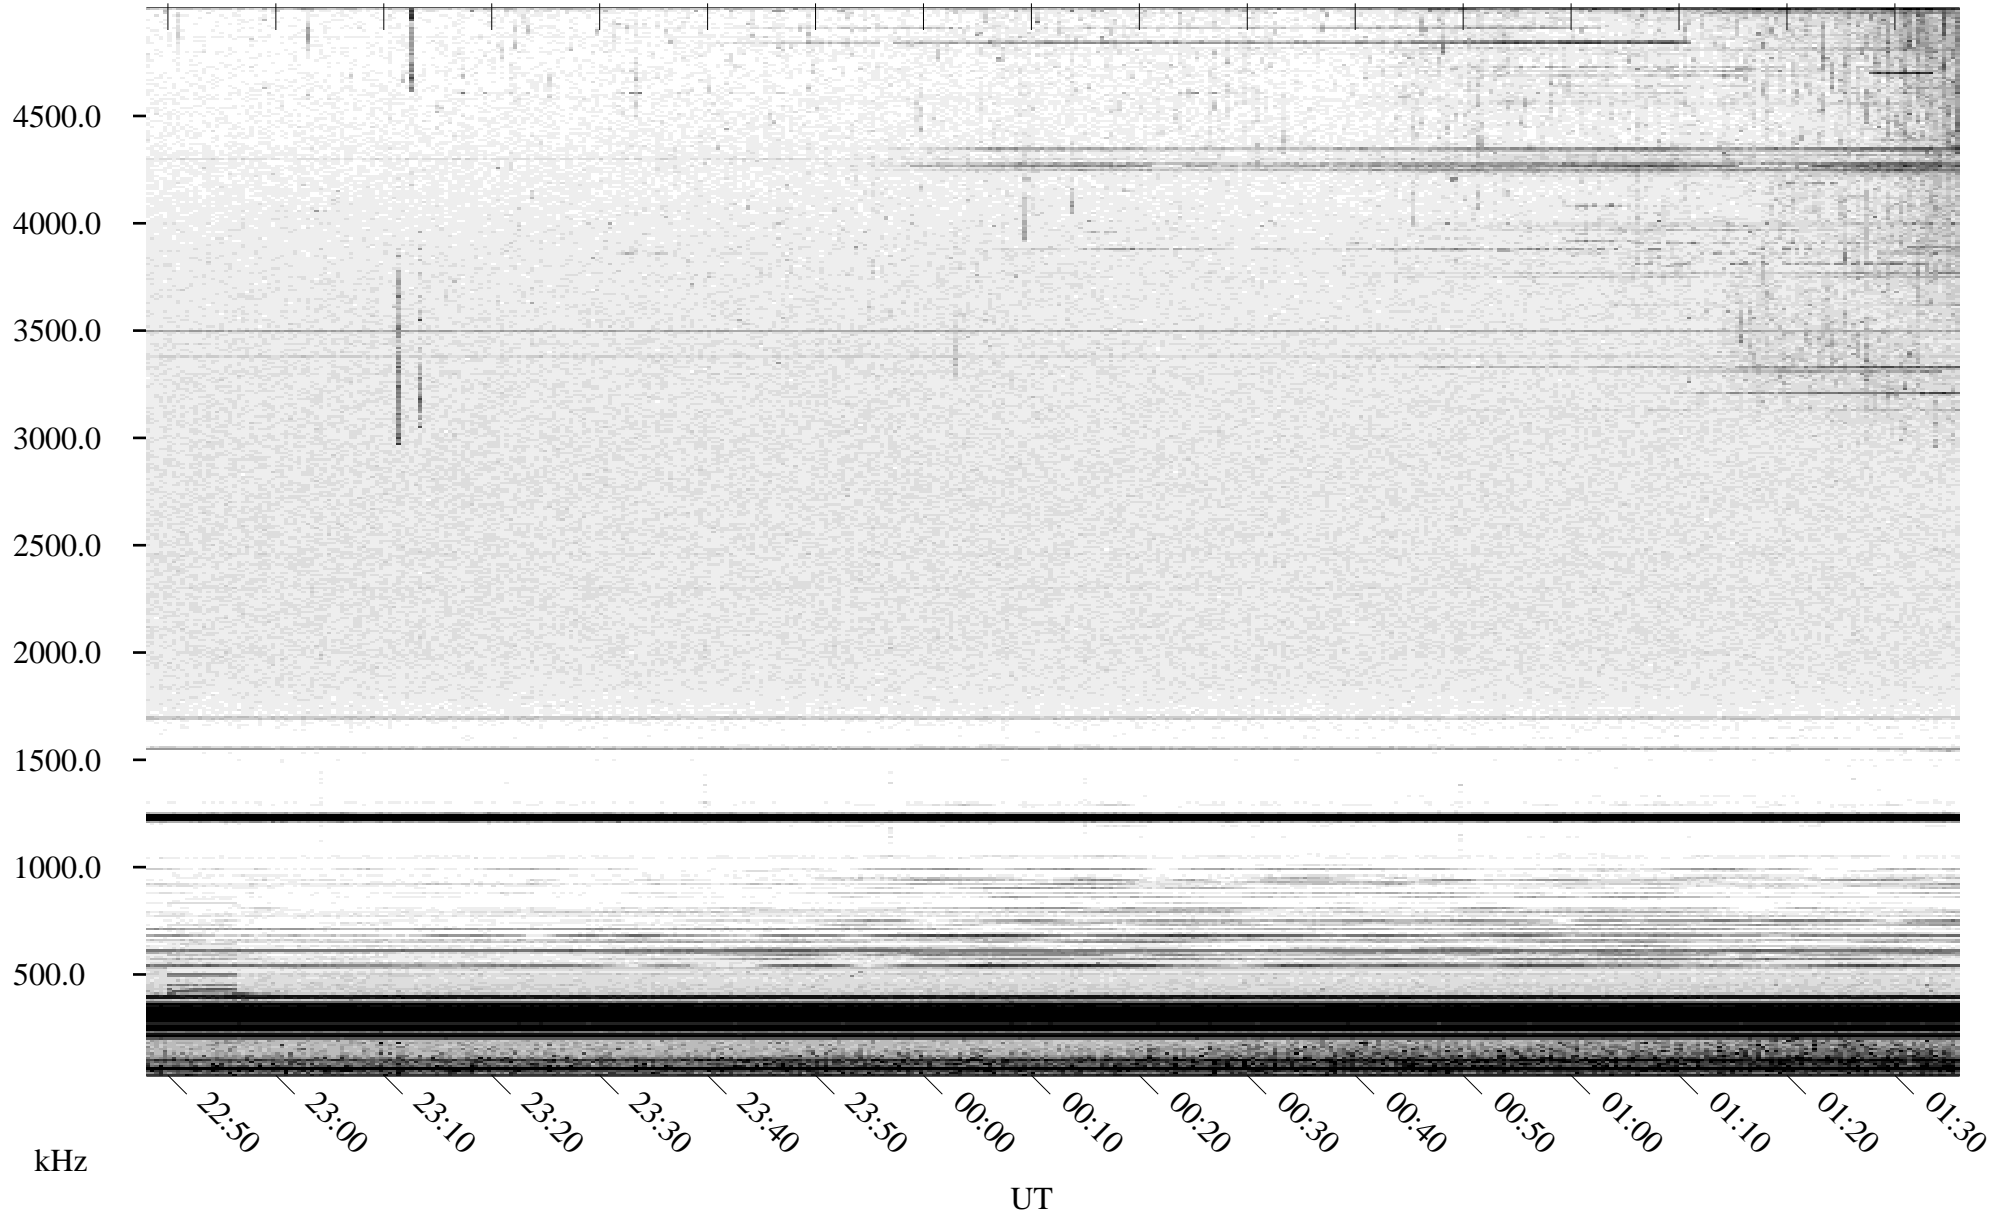

# 05/17/2004 Churchill, Manitoba

Linear Scale    Black = 161    White = 15

ch04138l.r00m max\_12

Page 1

# 05/17/2004 Churchill, Manitoba

Linear Scale    Black = 161    White = 15

ch04138l.r00m max\_12

Page 2

# 05/18/2004 Churchill, Manitoba

Linear Scale    Black = 161    White = 15

ch04138l.r00m max\_12

Page 3

# 05/18/2004 Churchill, Manitoba

Linear Scale    Black = 161    White = 15

ch04138l.r00m max\_12

Page 4