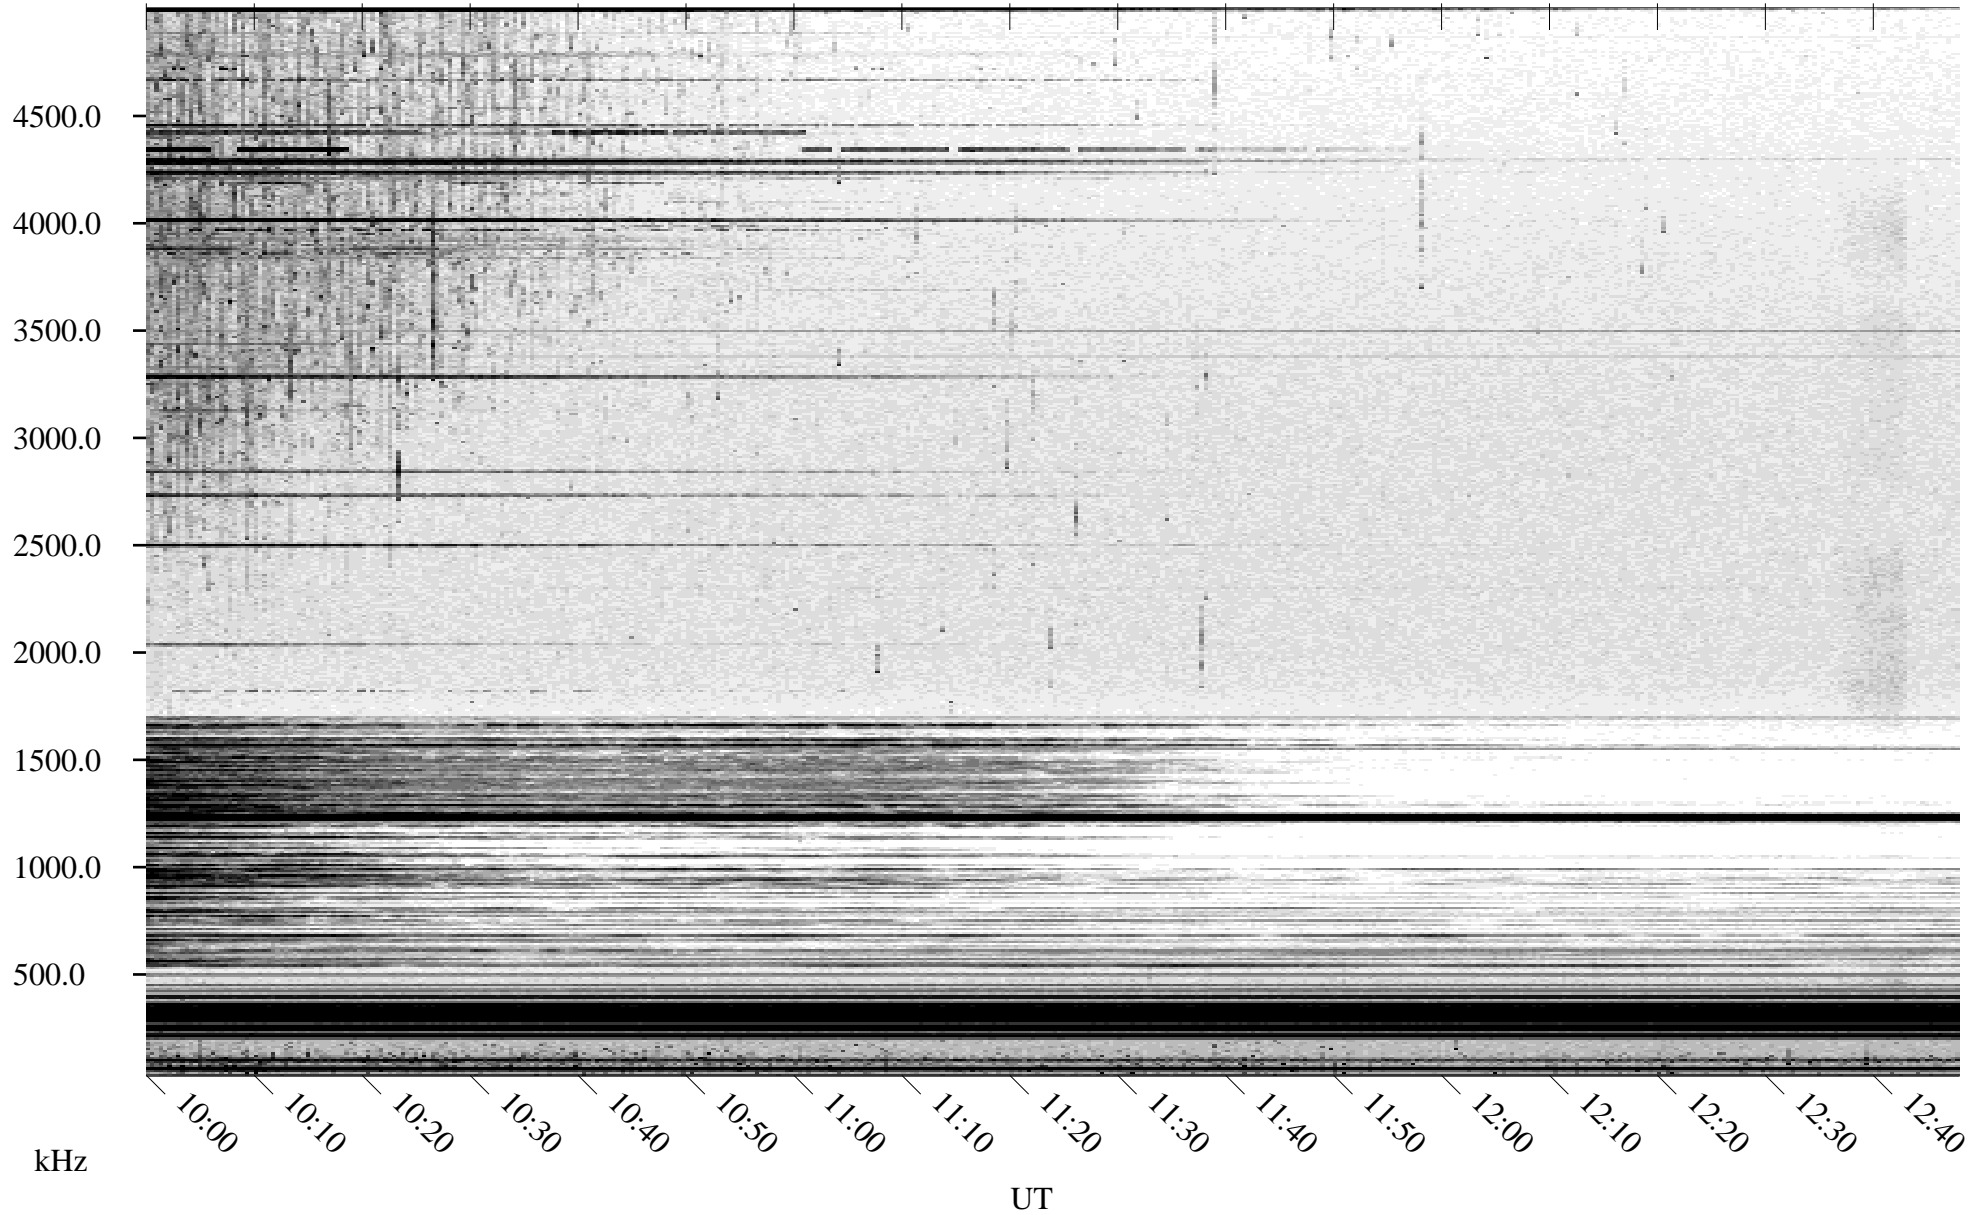

05/18/2004 Churchill, Manitoba

Linear Scale Black = 161 White = 15

ch04139l.r00m max_12

Page 1

05/18/2004 Churchill, Manitoba

Linear Scale Black = 161 White = 15

ch04139l.r00m max_12

Page 2

05/19/2004 Churchill, Manitoba

Linear Scale Black = 161 White = 15

ch04139l.r00m max_12

Page 3

05/19/2004 Churchill, Manitoba

Linear Scale Black = 161 White = 15

ch04139l.r00m max_12

Page 4

05/19/2004 Churchill, Manitoba

Linear Scale Black = 161 White = 15

ch04139l.r00m max_12

Page 5

05/19/2004 Churchill, Manitoba

Linear Scale Black = 161 White = 15

ch04139l.r00m max_12

Page 6

05/19/2004 Churchill, Manitoba

Linear Scale Black = 161 White = 15

ch04139l.r00m max_12

Page 7

05/19/2004 Churchill, Manitoba

Linear Scale Black = 161 White = 15

ch04139l.r00m max_12

Page 8