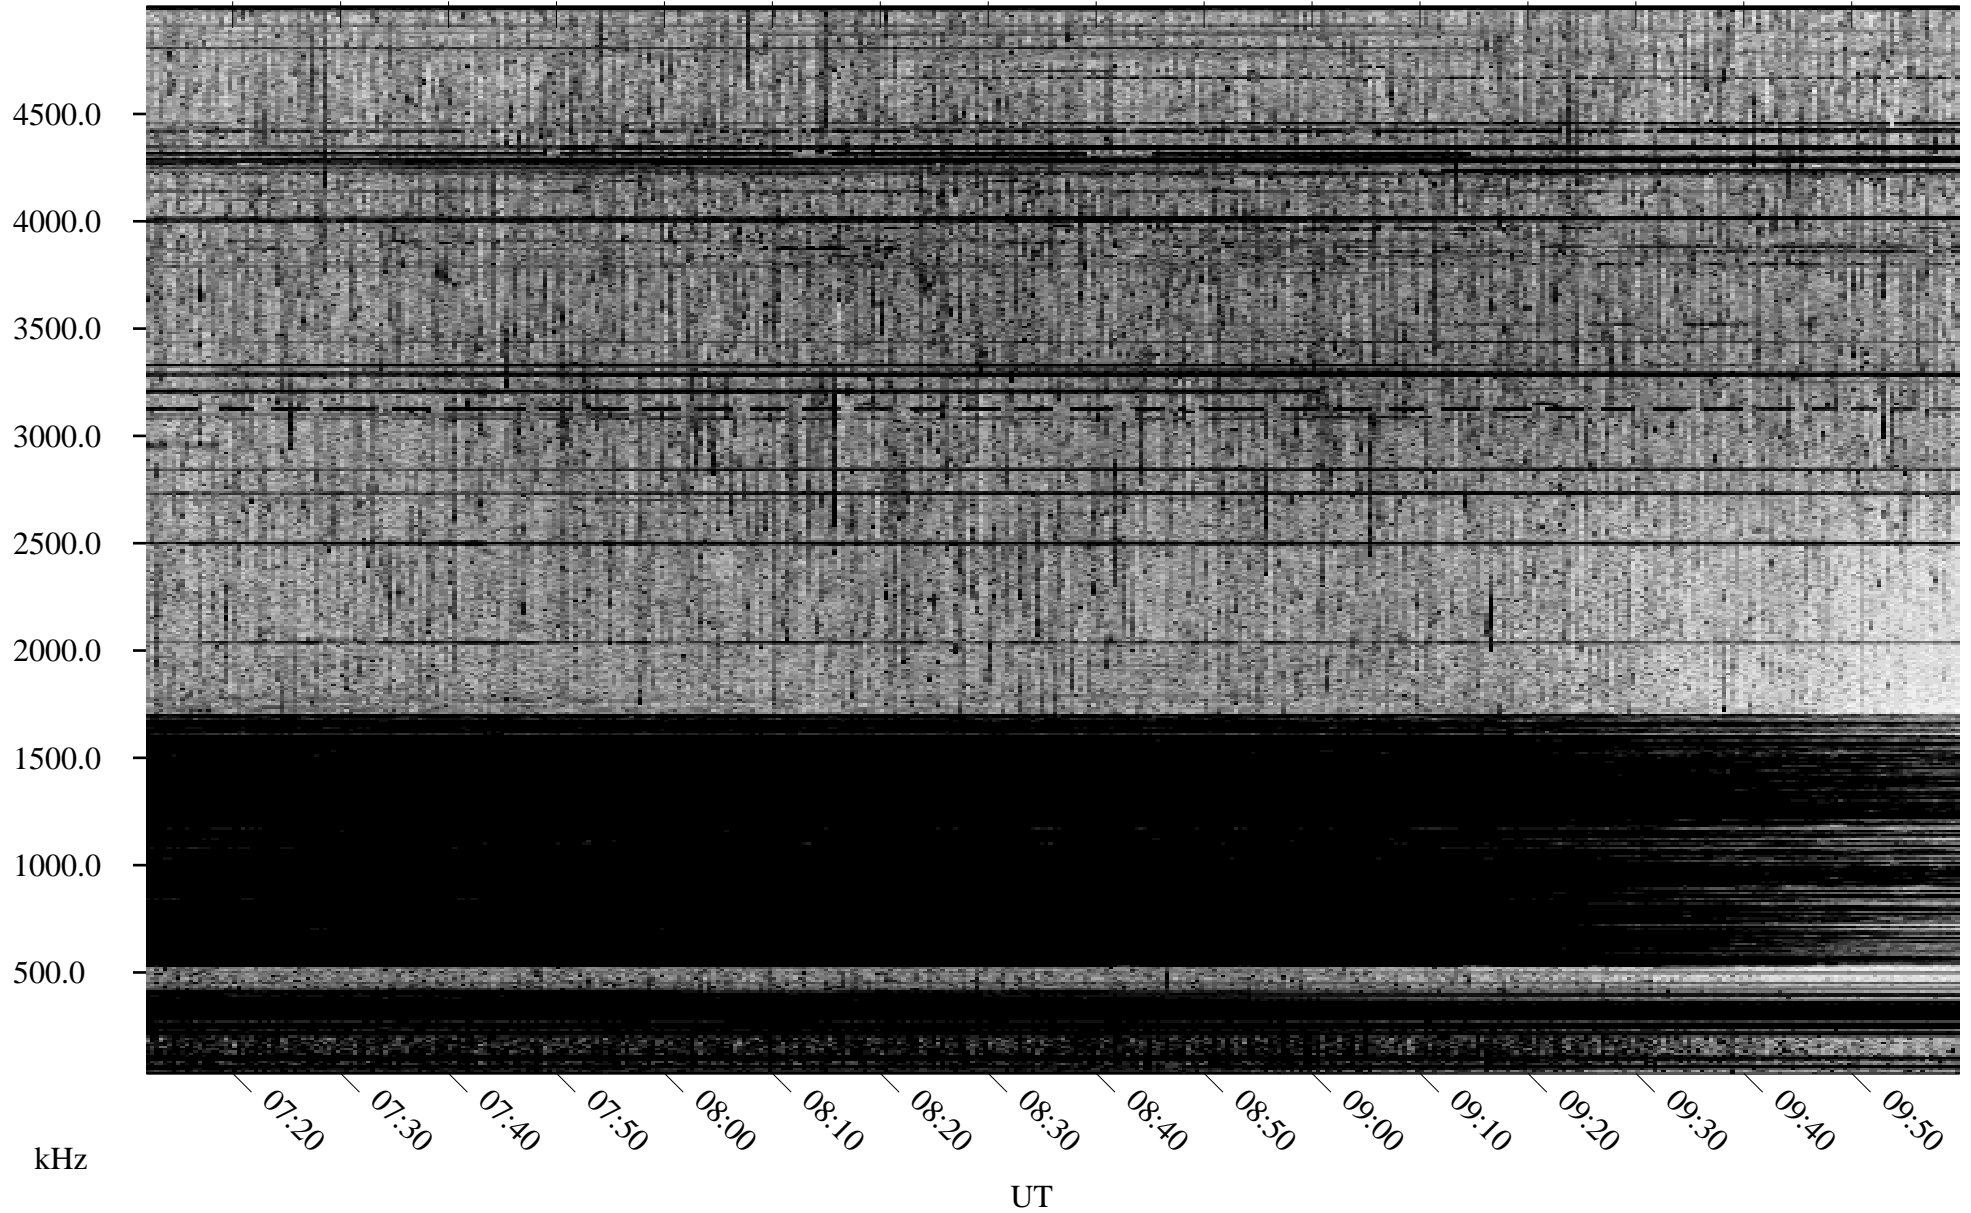

05/18/2004 Churchill, Manitoba

Linear Scale Black = 161 White = 15

ch04139l.r00m max_12

Page 1

05/18/2004 Churchill, Manitoba

Linear Scale Black = 161 White = 15

ch04139l.r00m max_12

Page 2

05/19/2004 Churchill, Manitoba

Linear Scale Black = 161 White = 15

ch04139l.r00m max_12

Page 3

05/19/2004 Churchill, Manitoba

Linear Scale Black = 161 White = 15

ch04139l.r00m max_12

Page 4

05/19/2004 Churchill, Manitoba

Linear Scale Black = 161 White = 15

ch04139l.r00m max_12

Page 5

05/19/2004 Churchill, Manitoba

Linear Scale Black = 161 White = 15

ch04139l.r00m max_12

Page 6

05/19/2004 Churchill, Manitoba

Linear Scale Black = 161 White = 15

ch04139l.r00m max_12

Page 7

05/19/2004 Churchill, Manitoba

Linear Scale Black = 161 White = 15

ch04139l.r00m max_12

Page 8