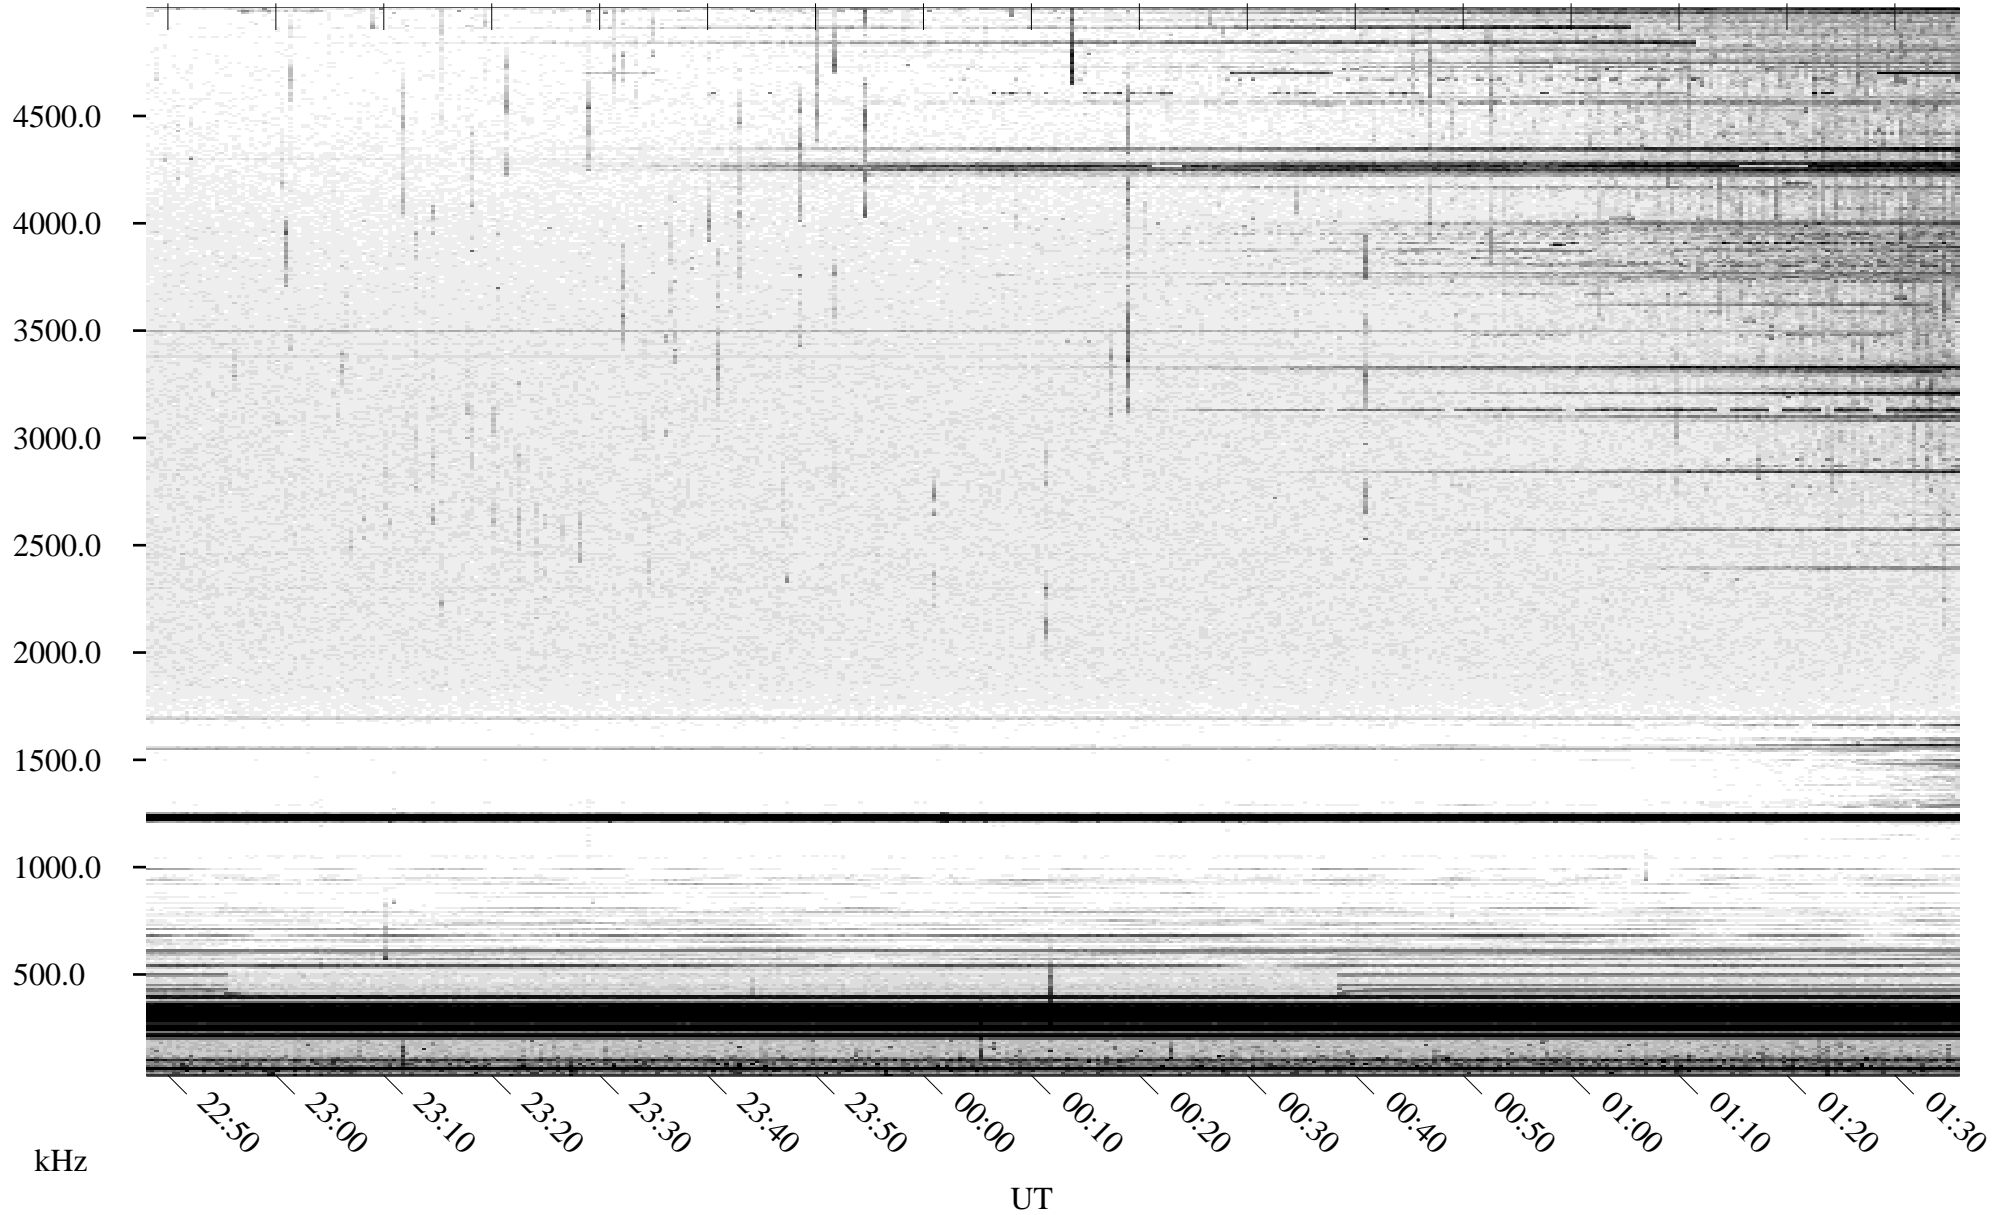

05/18/2004 Churchill, Manitoba

Linear Scale Black = 161 White = 15

ch04139l.r00m max_12

Page 1

05/18/2004 Churchill, Manitoba

Linear Scale Black = 161 White = 15

ch04139l.r00m max_12

Page 2

05/19/2004 Churchill, Manitoba

Linear Scale Black = 161 White = 15

ch04139l.r00m max_12

Page 3

05/19/2004 Churchill, Manitoba

Linear Scale Black = 161 White = 15

ch04139l.r00m max_12

Page 4

05/19/2004 Churchill, Manitoba

Linear Scale Black = 161 White = 15

ch04139l.r00m max_12

Page 5

05/19/2004 Churchill, Manitoba

Linear Scale Black = 161 White = 15

ch04139l.r00m max_12

Page 6

05/19/2004 Churchill, Manitoba

Linear Scale Black = 161 White = 15

ch04139l.r00m max_12

Page 7

05/19/2004 Churchill, Manitoba

Linear Scale Black = 161 White = 15

ch04139l.r00m max_12

Page 8