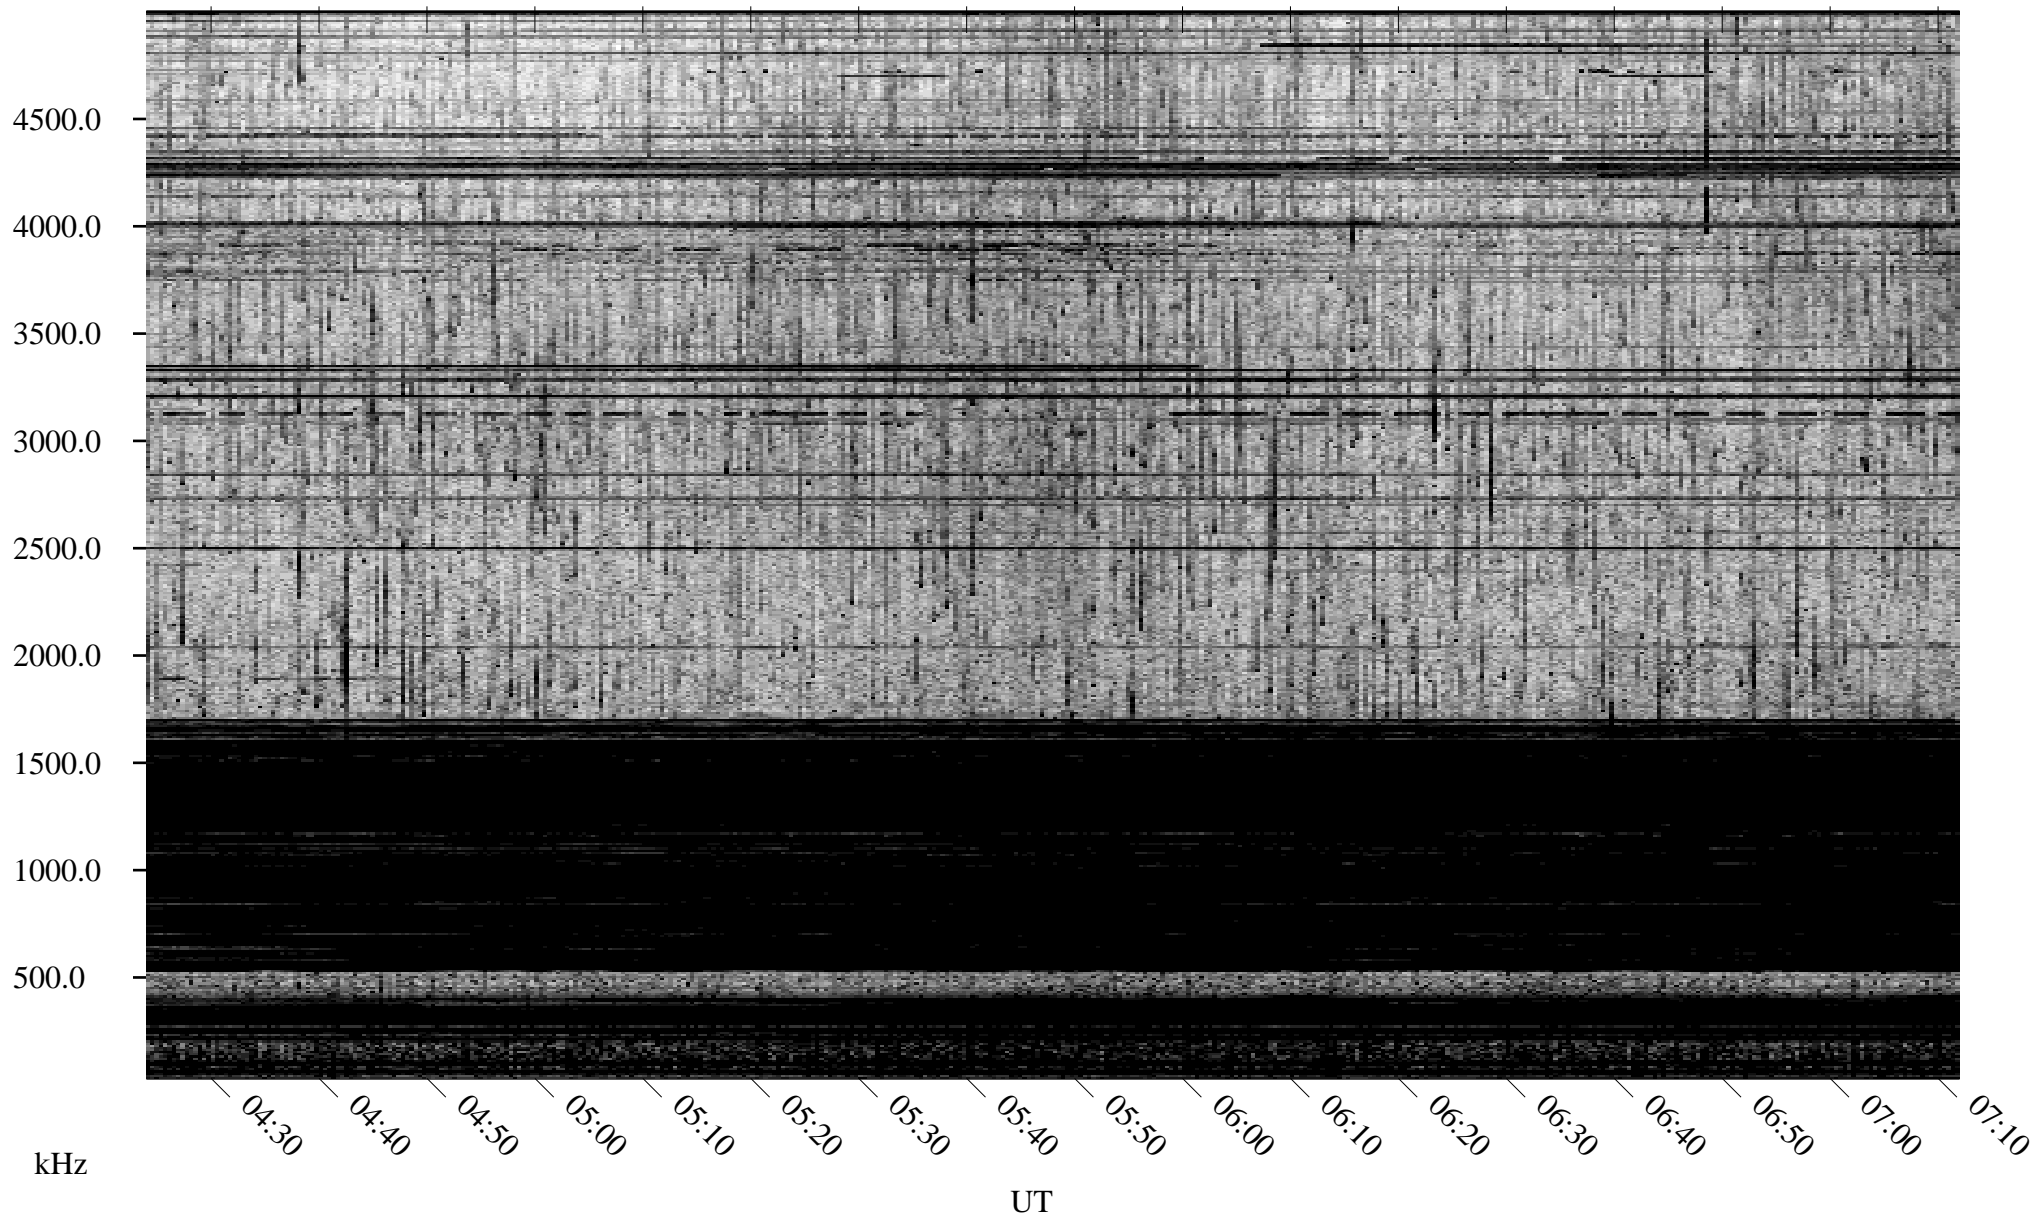

05/18/2004 Churchill, Manitoba

Linear Scale Black = 161 White = 15

ch04139l.r00m max_12

Page 1

05/18/2004 Churchill, Manitoba

Linear Scale Black = 161 White = 15

ch04139l.r00m max_12

Page 2

05/19/2004 Churchill, Manitoba

Linear Scale Black = 161 White = 15

ch04139l.r00m max_12

Page 3

05/19/2004 Churchill, Manitoba

Linear Scale Black = 161 White = 15

ch04139l.r00m max_12

Page 4

05/19/2004 Churchill, Manitoba

Linear Scale Black = 161 White = 15

ch04139l.r00m max_12

Page 5

05/19/2004 Churchill, Manitoba

Linear Scale Black = 161 White = 15

ch04139l.r00m max_12

Page 6

05/19/2004 Churchill, Manitoba

Linear Scale Black = 161 White = 15

ch04139l.r00m max_12

Page 7

05/19/2004 Churchill, Manitoba

Linear Scale Black = 161 White = 15

ch04139l.r00m max_12

Page 8