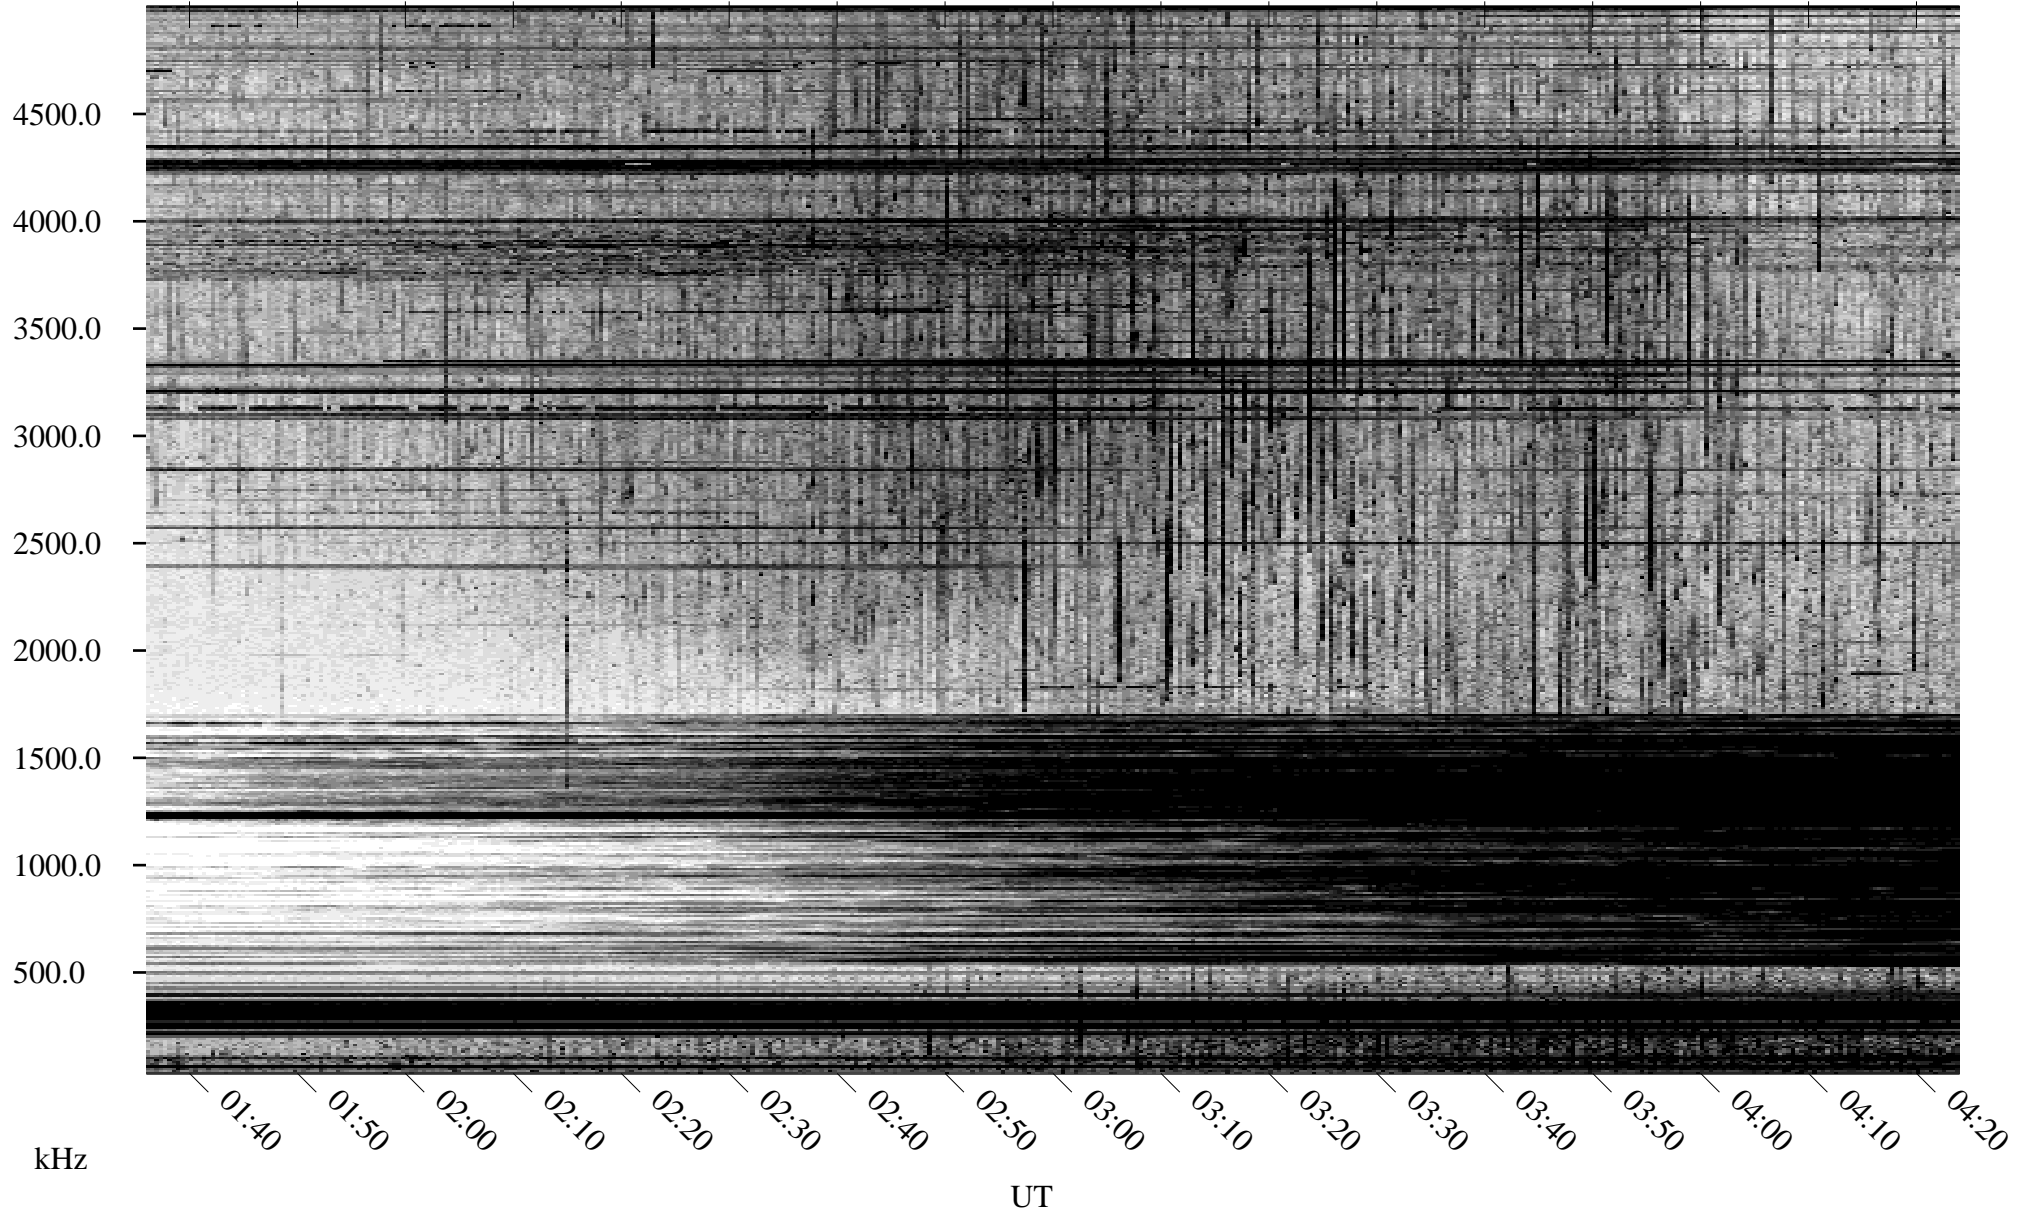

05/18/2004 Churchill, Manitoba

Linear Scale Black = 161 White = 15

ch04139l.r00m max_12

Page 1

05/18/2004 Churchill, Manitoba

Linear Scale Black = 161 White = 15

ch04139l.r00m max_12

Page 2

05/19/2004 Churchill, Manitoba

Linear Scale Black = 161 White = 15

ch04139l.r00m max_12

Page 3

05/19/2004 Churchill, Manitoba

Linear Scale Black = 161 White = 15

ch04139l.r00m max_12

Page 4

05/19/2004 Churchill, Manitoba

Linear Scale Black = 161 White = 15

ch04139l.r00m max_12

Page 5

05/19/2004 Churchill, Manitoba

Linear Scale Black = 161 White = 15

ch04139l.r00m max_12

Page 6

05/19/2004 Churchill, Manitoba

Linear Scale Black = 161 White = 15

ch04139l.r00m max_12

Page 7

05/19/2004 Churchill, Manitoba

Linear Scale Black = 161 White = 15

ch04139l.r00m max_12

Page 8