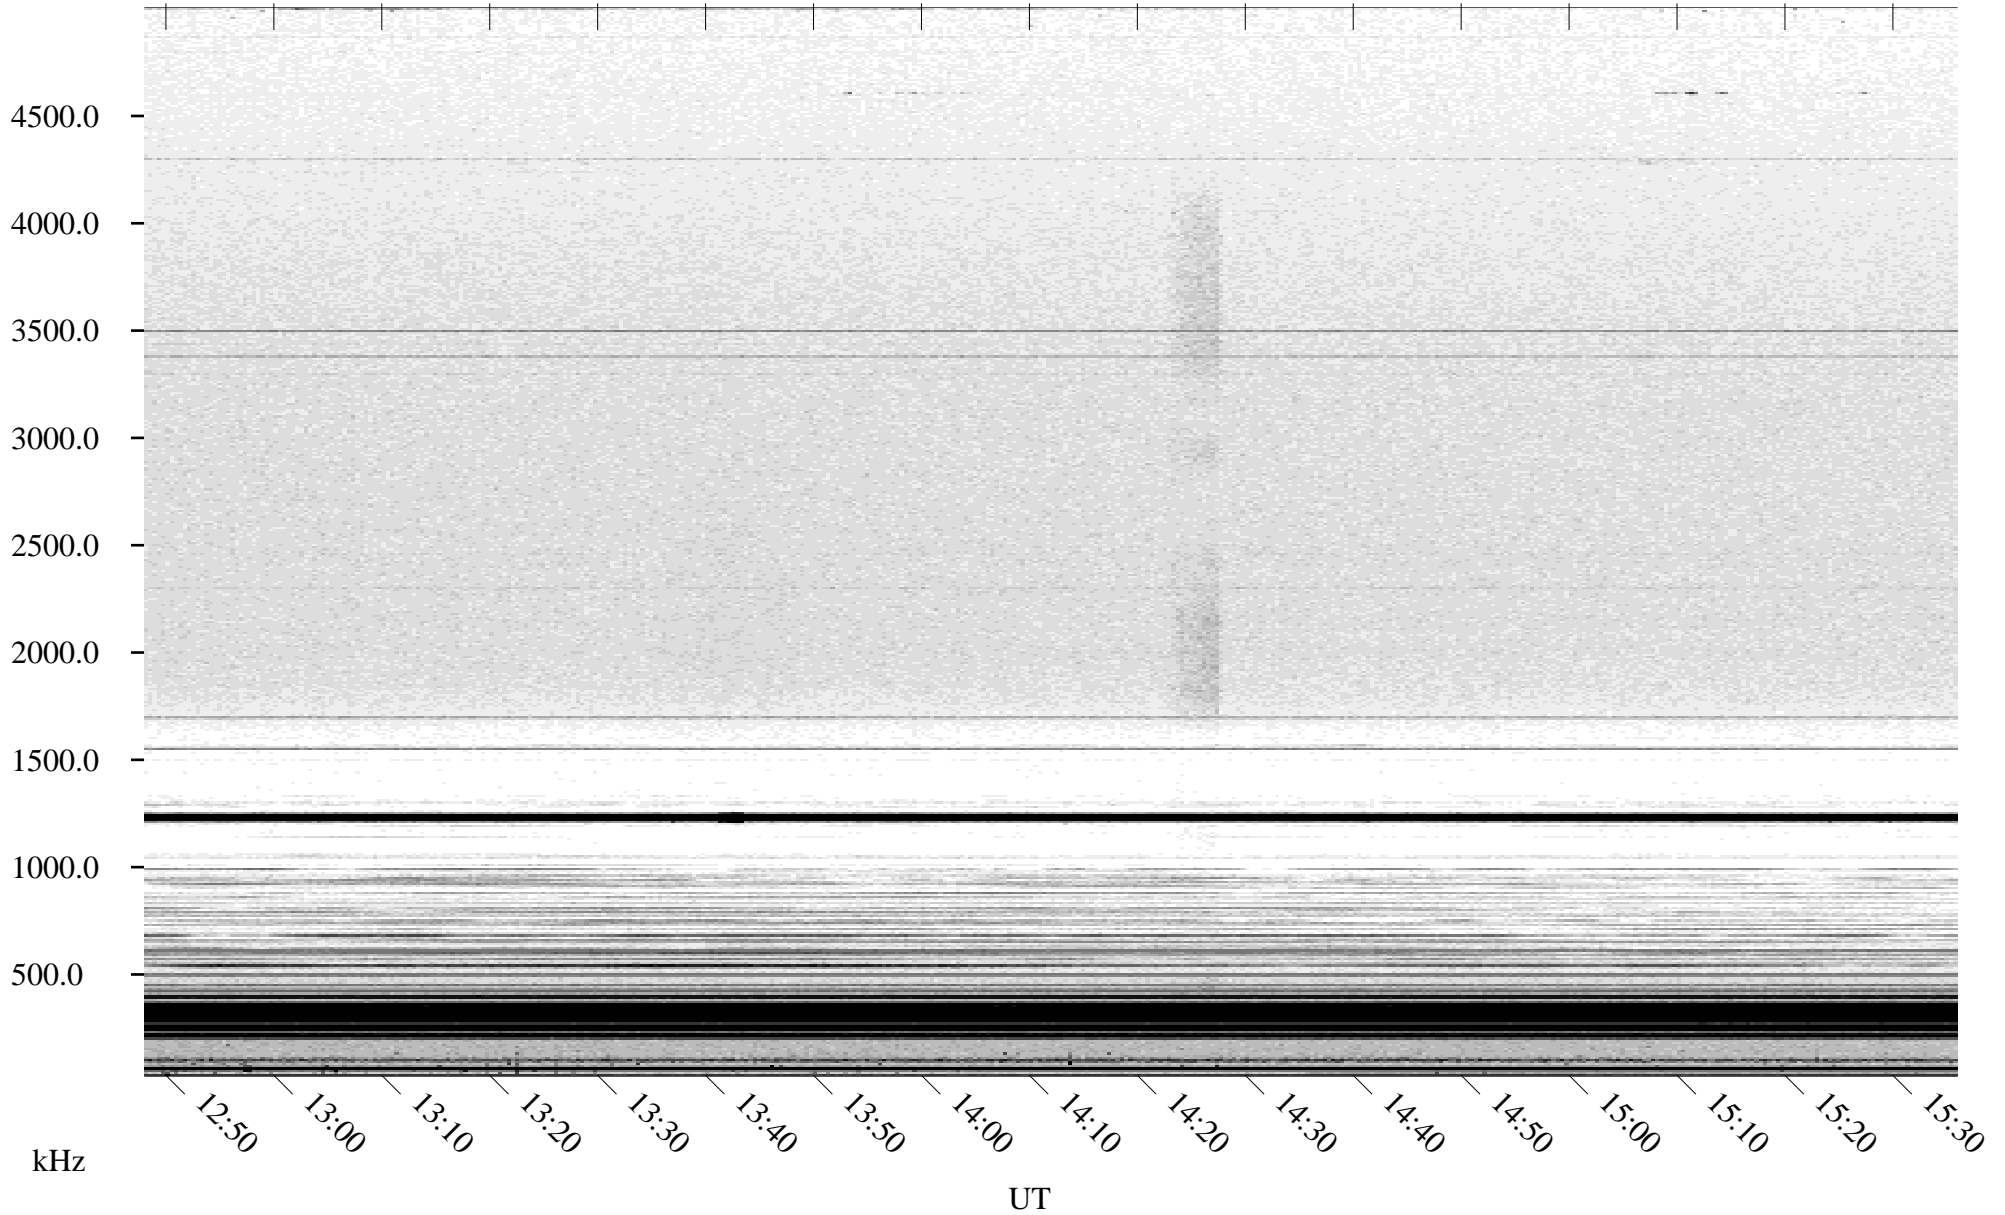

05/19/2004 Churchill, Manitoba

Linear Scale Black = 161 White = 15

ch04140l.r00m max_12

Page 1

05/19/2004 Churchill, Manitoba

Linear Scale Black = 161 White = 15

ch04140l.r00m max_12

Page 2

05/20/2004 Churchill, Manitoba

Linear Scale Black = 161 White = 15

ch04140l.r00m max_12

Page 3

05/20/2004 Churchill, Manitoba

Linear Scale Black = 161 White = 15

ch04140l.r00m max_12

Page 4

05/20/2004 Churchill, Manitoba

Linear Scale Black = 161 White = 15

ch04140l.r00m max_12

Page 5

05/20/2004 Churchill, Manitoba

Linear Scale Black = 161 White = 15

ch04140l.r00m max_12

Page 6

05/20/2004 Churchill, Manitoba

Linear Scale Black = 161 White = 15

ch04140l.r00m max_12

Page 7

05/20/2004 Churchill, Manitoba

Linear Scale Black = 161 White = 15

ch04140l.r00m max_12