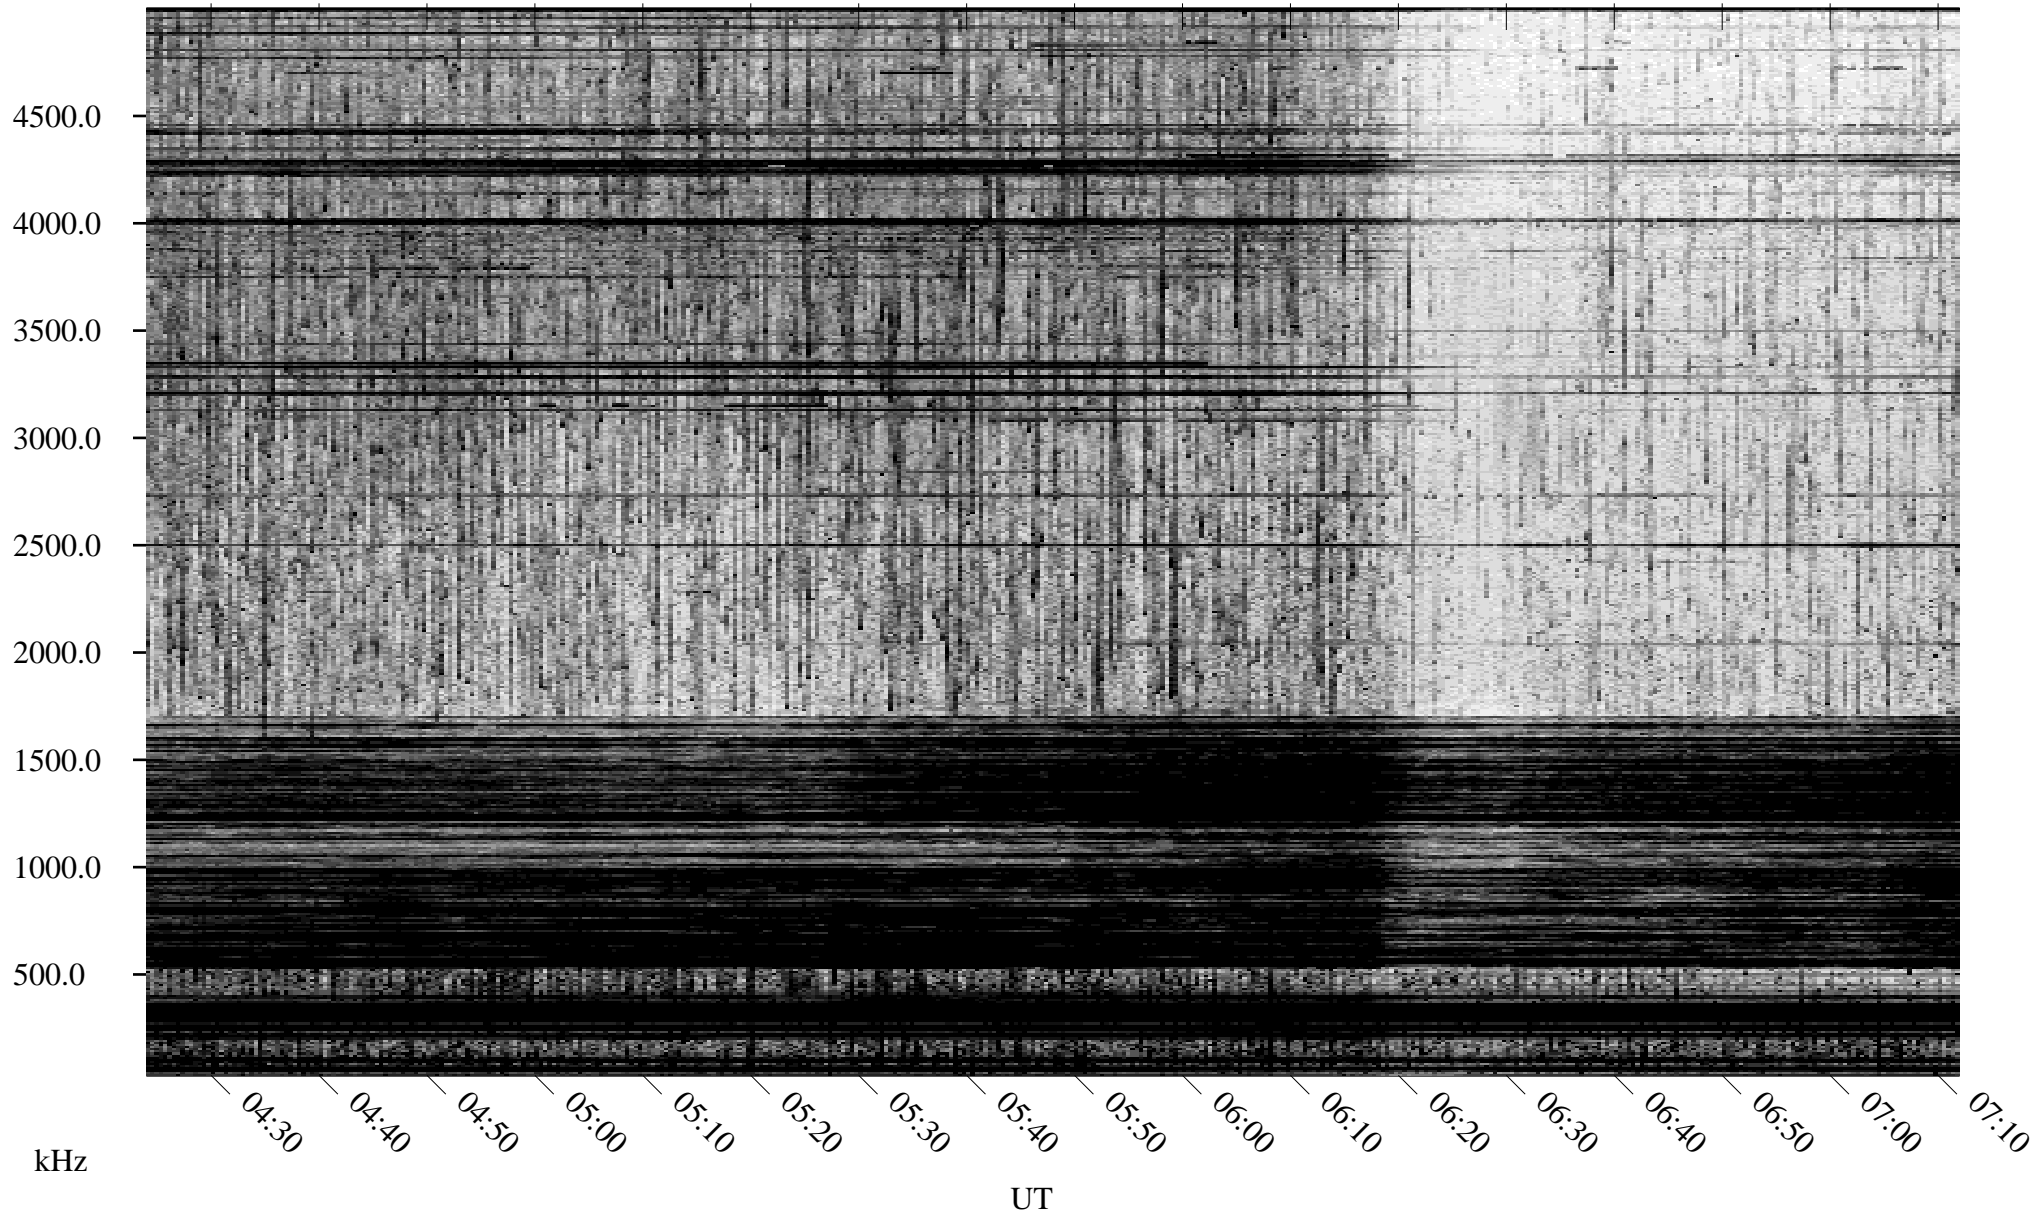

05/19/2004 Churchill, Manitoba

Linear Scale Black = 161 White = 15

ch04140l.r00m max_12

Page 1

05/19/2004 Churchill, Manitoba

Linear Scale Black = 161 White = 15

ch04140l.r00m max_12

Page 2

05/20/2004 Churchill, Manitoba

Linear Scale Black = 161 White = 15

ch04140l.r00m max_12

Page 3

05/20/2004 Churchill, Manitoba

Linear Scale Black = 161 White = 15

ch04140l.r00m max_12

Page 4

05/20/2004 Churchill, Manitoba

Linear Scale Black = 161 White = 15

ch04140l.r00m max_12

Page 5

05/20/2004 Churchill, Manitoba

Linear Scale Black = 161 White = 15

ch04140l.r00m max_12

Page 6

05/20/2004 Churchill, Manitoba

Linear Scale Black = 161 White = 15

ch04140l.r00m max_12

Page 7

05/20/2004 Churchill, Manitoba

Linear Scale Black = 161 White = 15

ch04140l.r00m max_12