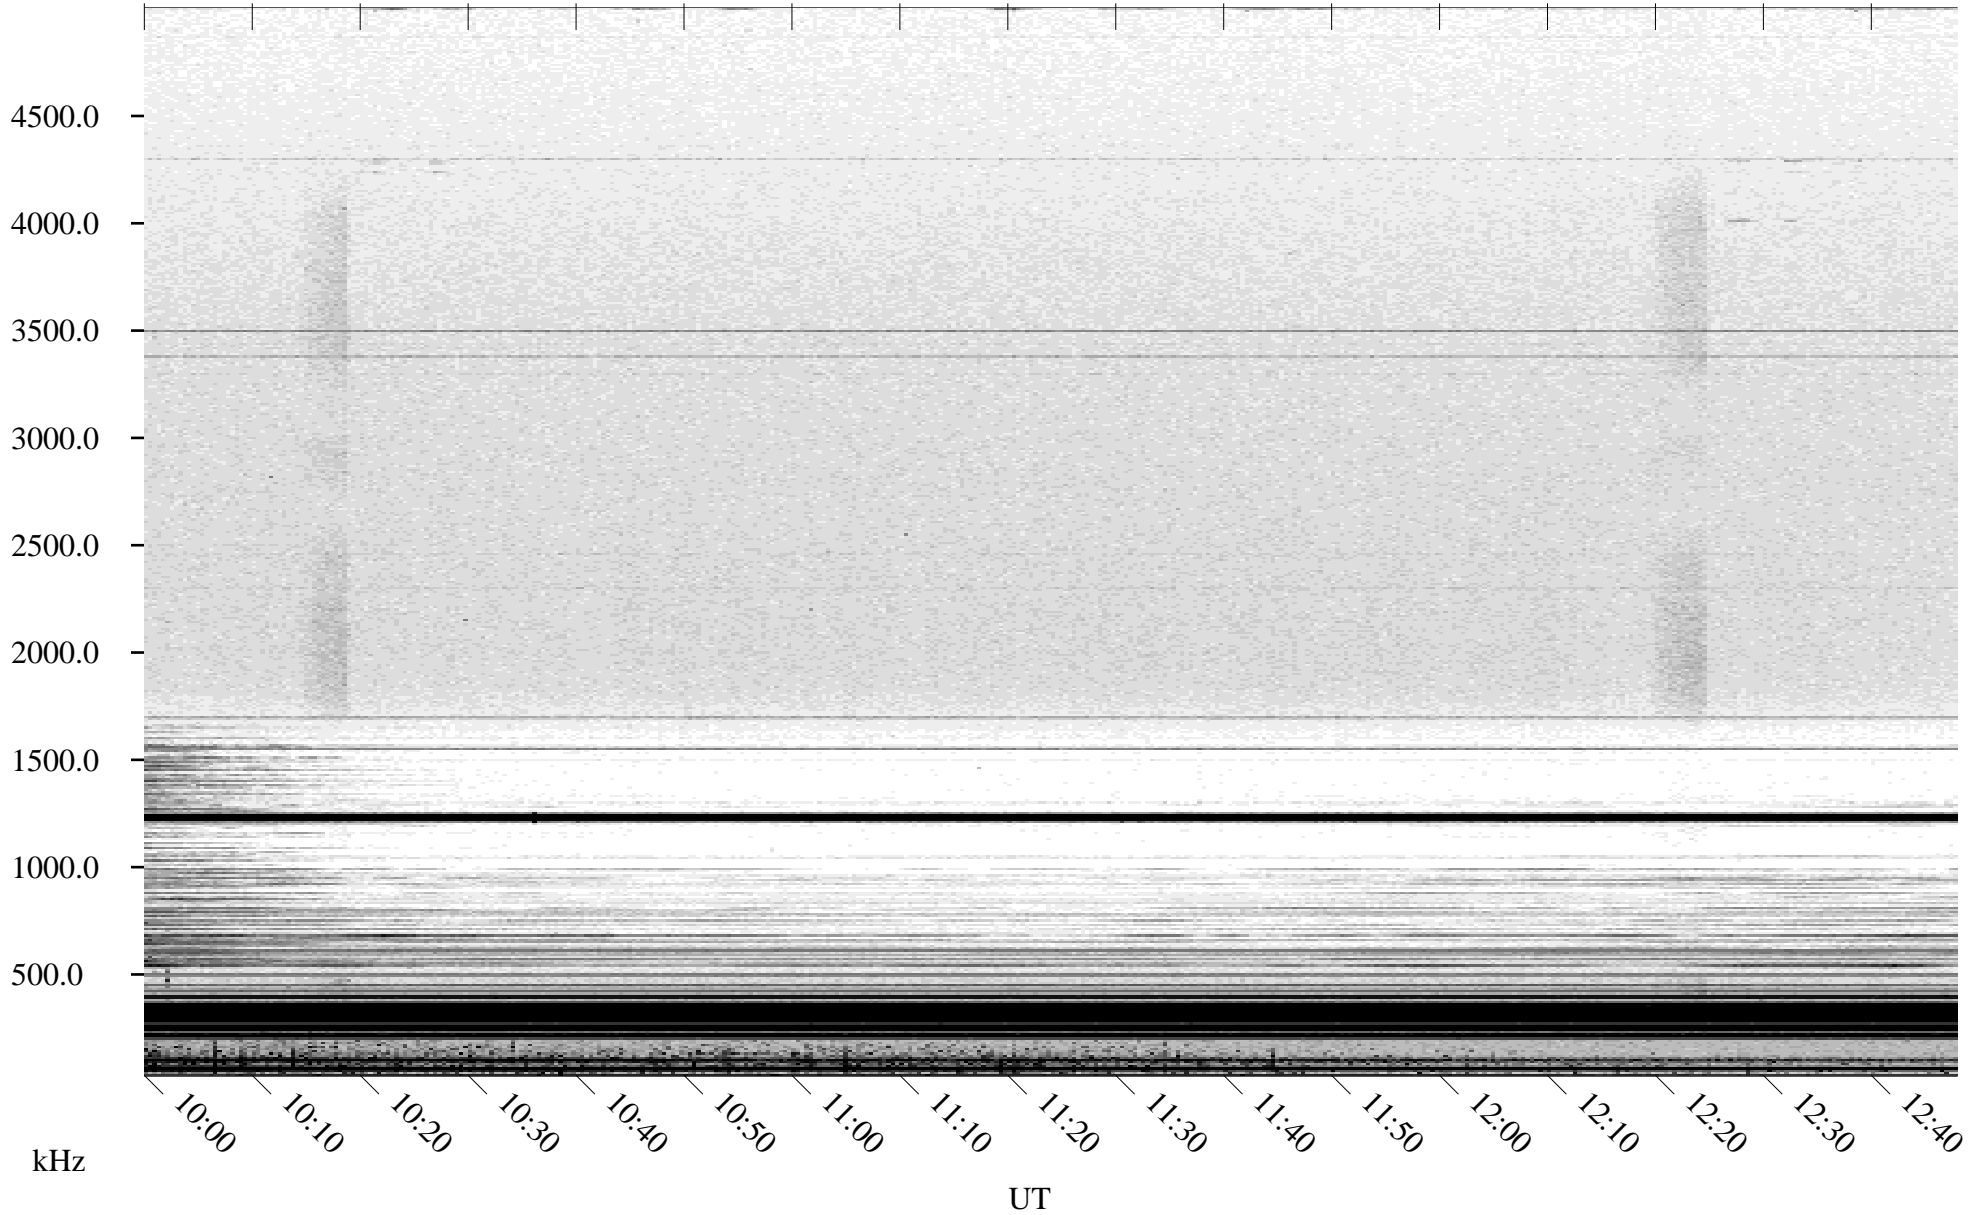

05/19/2004 Churchill, Manitoba

Linear Scale Black = 161 White = 15

ch04140l.r00m max_12

Page 1

05/19/2004 Churchill, Manitoba

Linear Scale Black = 161 White = 15

ch04140l.r00m max_12

Page 2

05/20/2004 Churchill, Manitoba

Linear Scale Black = 161 White = 15

ch04140l.r00m max_12

Page 3

05/20/2004 Churchill, Manitoba

Linear Scale Black = 161 White = 15

ch04140l.r00m max_12

Page 4

05/20/2004 Churchill, Manitoba

Linear Scale Black = 161 White = 15

ch04140l.r00m max_12

Page 5

05/20/2004 Churchill, Manitoba

Linear Scale Black = 161 White = 15

ch04140l.r00m max_12

Page 6

05/20/2004 Churchill, Manitoba

Linear Scale Black = 161 White = 15

ch04140l.r00m max_12

Page 7

05/20/2004 Churchill, Manitoba

Linear Scale Black = 161 White = 15

ch04140l.r00m max_12