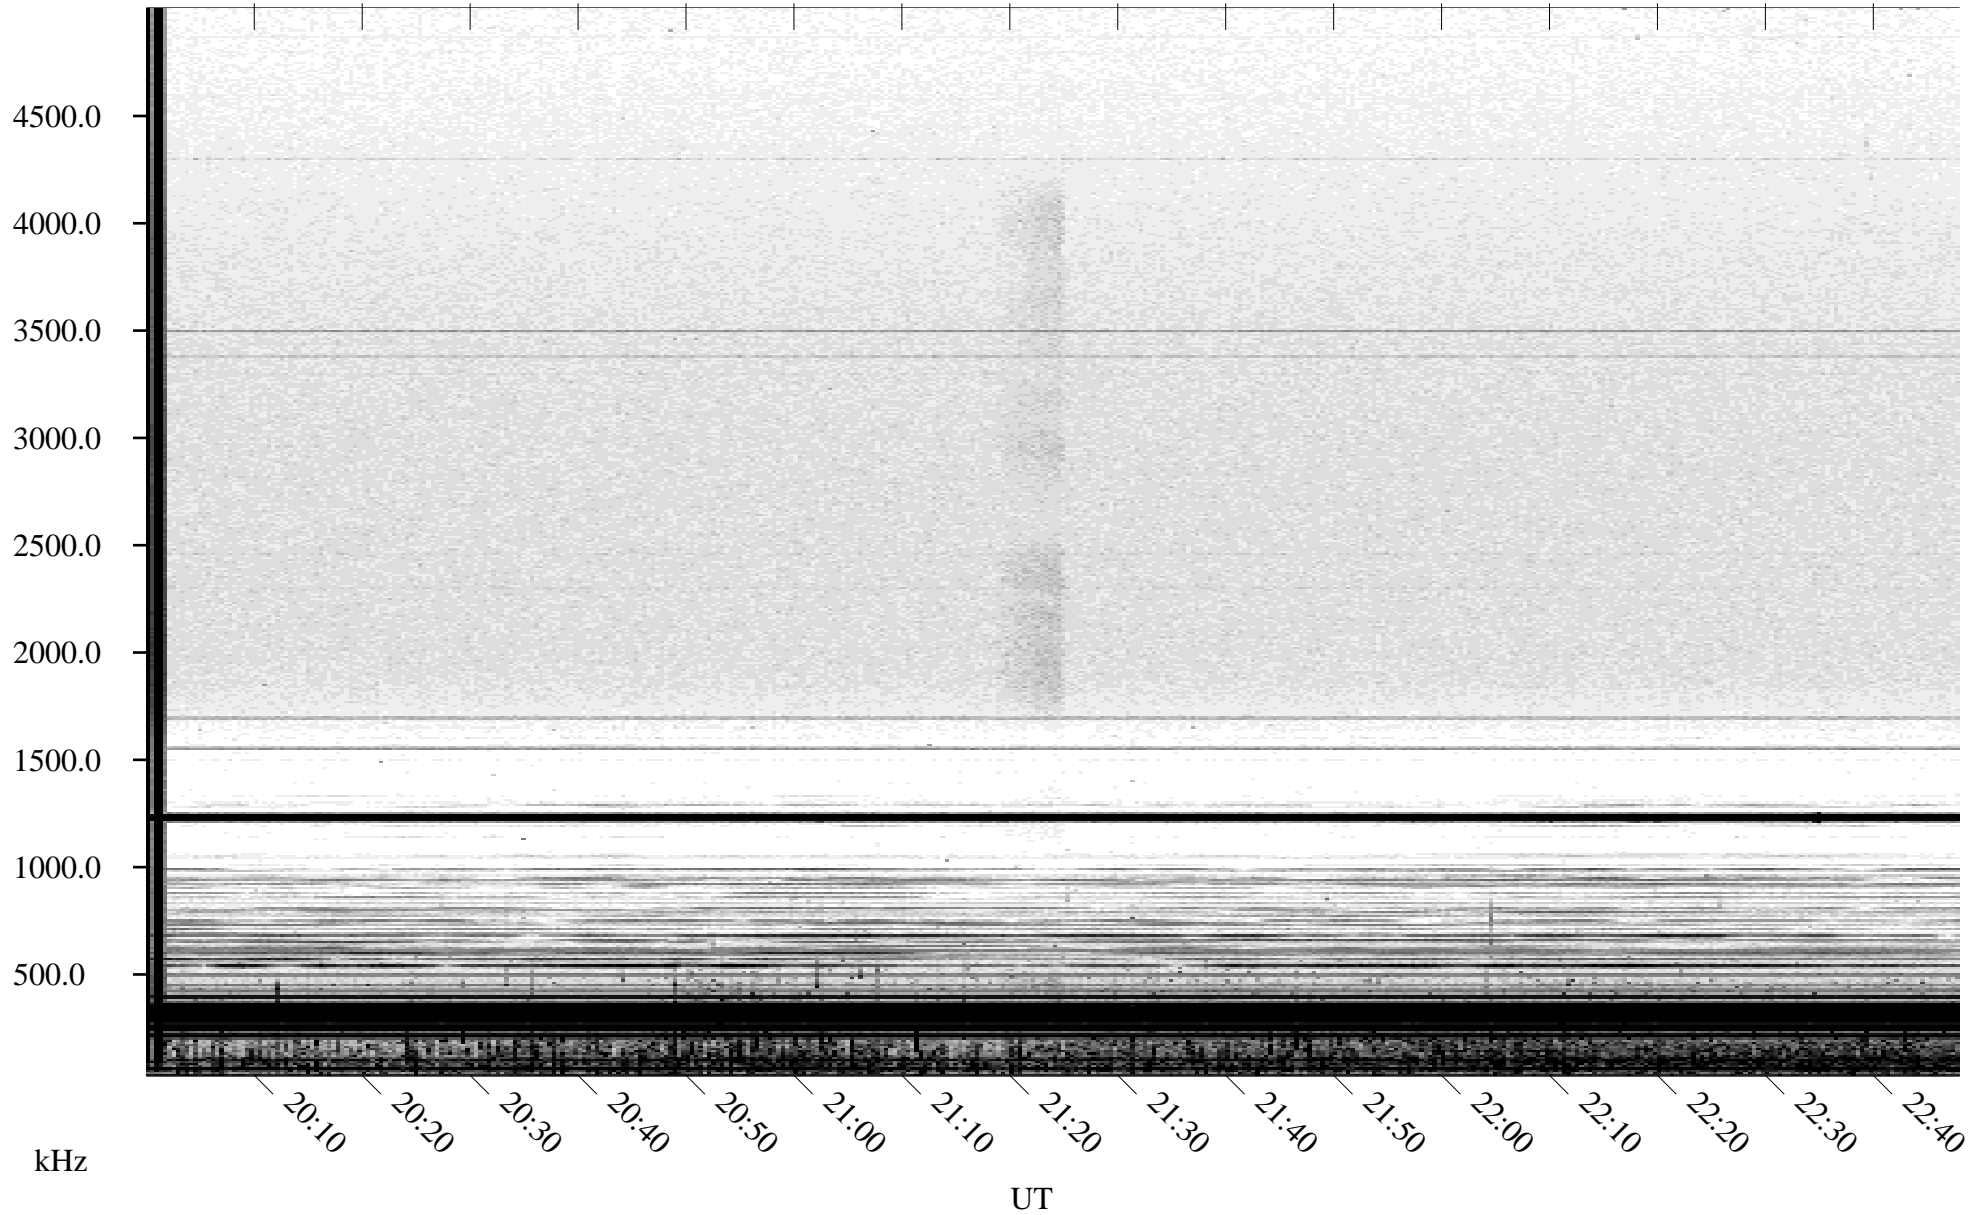

05/19/2004 Churchill, Manitoba

Linear Scale Black = 161 White = 15

ch04140l.r00m max_12

Page 1

05/19/2004 Churchill, Manitoba

Linear Scale Black = 161 White = 15

ch04140l.r00m max_12

Page 2

05/20/2004 Churchill, Manitoba

Linear Scale Black = 161 White = 15

ch04140l.r00m max_12

Page 3

05/20/2004 Churchill, Manitoba

Linear Scale Black = 161 White = 15

ch04140l.r00m max_12

Page 4

05/20/2004 Churchill, Manitoba

Linear Scale Black = 161 White = 15

ch04140l.r00m max_12

Page 5

05/20/2004 Churchill, Manitoba

Linear Scale Black = 161 White = 15

ch04140l.r00m max_12

Page 6

05/20/2004 Churchill, Manitoba

Linear Scale Black = 161 White = 15

ch04140l.r00m max_12

Page 7

05/20/2004 Churchill, Manitoba

Linear Scale Black = 161 White = 15

ch04140l.r00m max_12