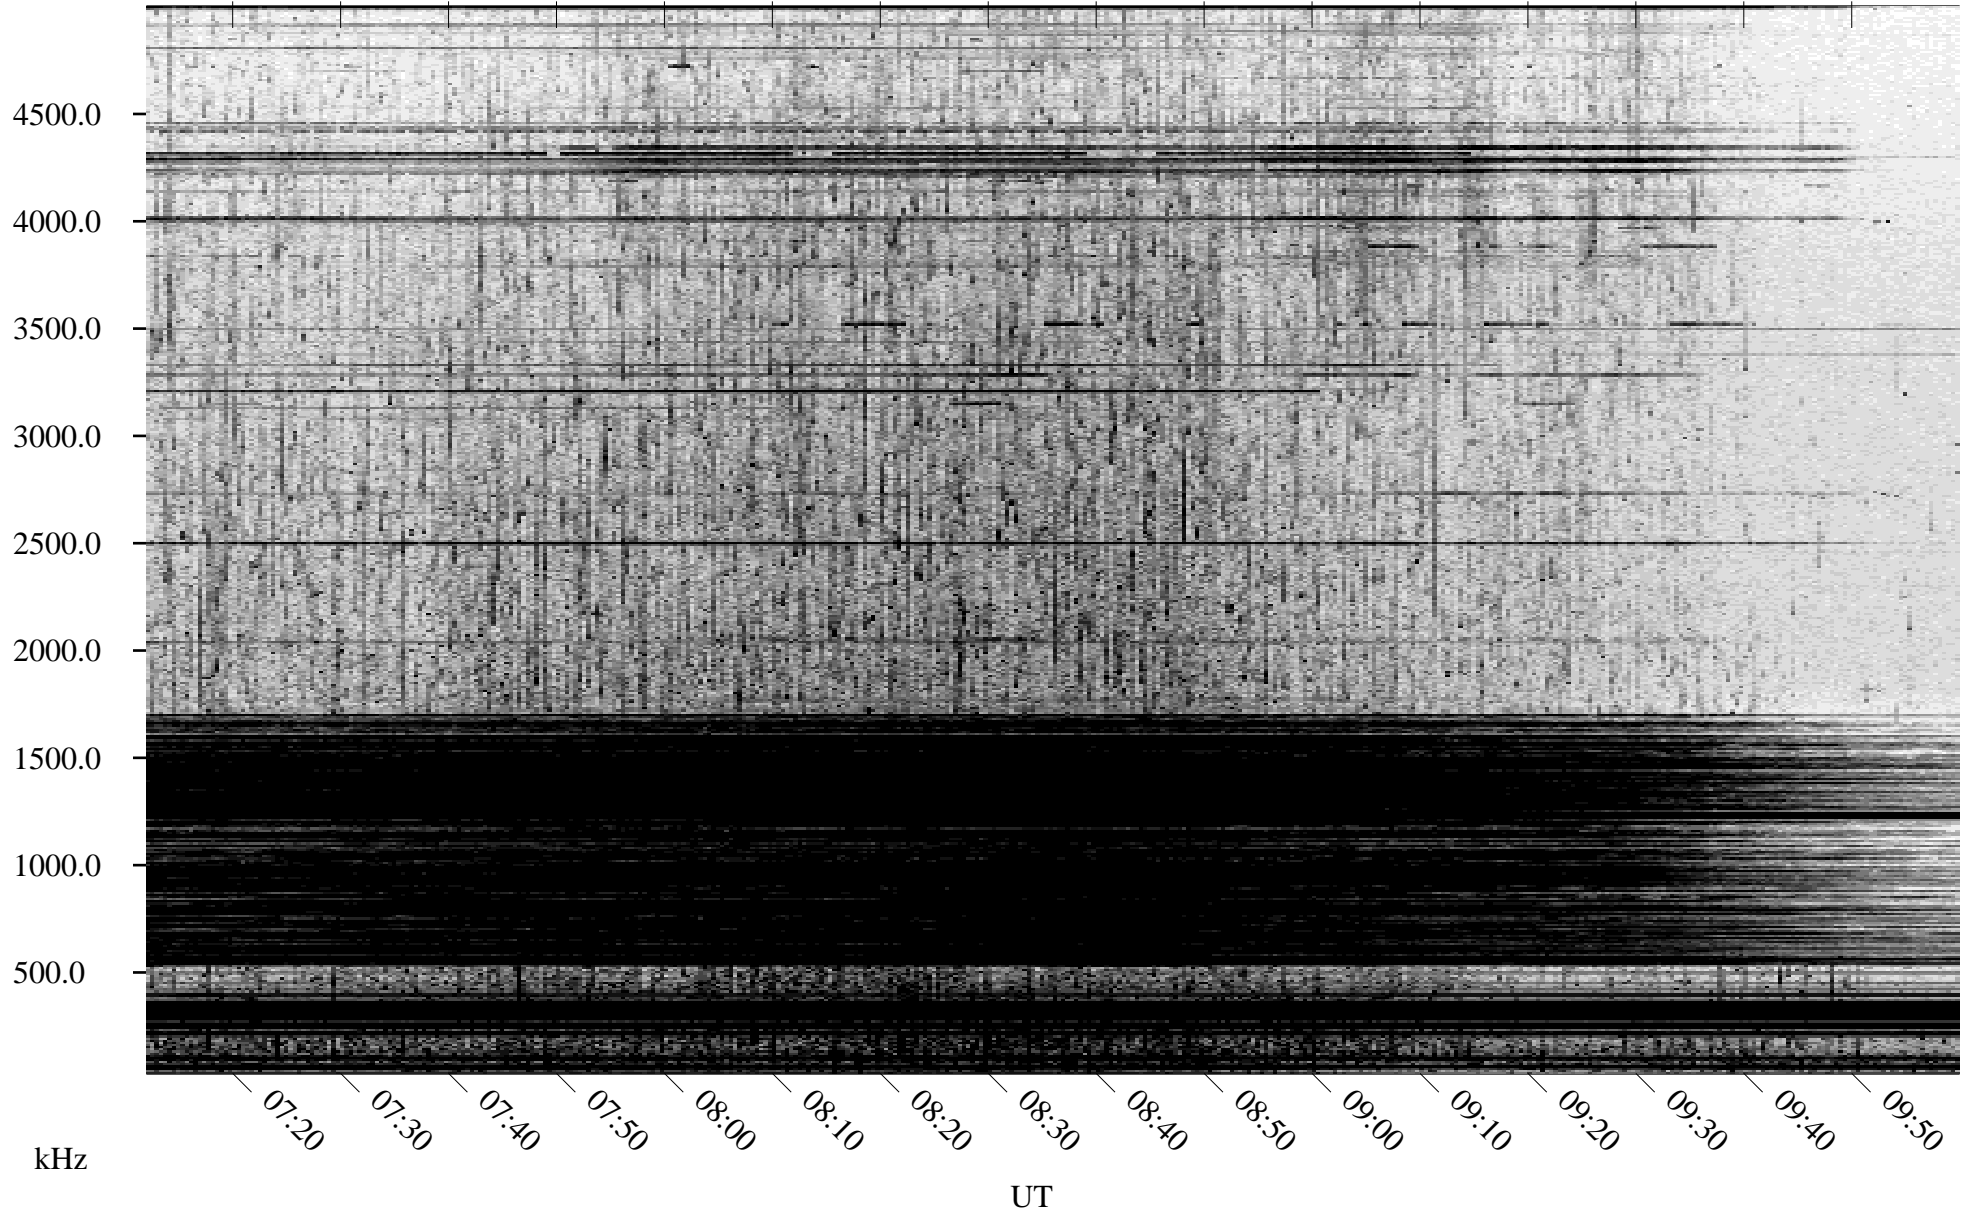

05/19/2004 Churchill, Manitoba

Linear Scale Black = 161 White = 15

ch04140l.r00m max_12

Page 1

05/19/2004 Churchill, Manitoba

Linear Scale Black = 161 White = 15

ch04140l.r00m max_12

Page 2

05/20/2004 Churchill, Manitoba

Linear Scale Black = 161 White = 15

ch04140l.r00m max_12

Page 3

05/20/2004 Churchill, Manitoba

Linear Scale Black = 161 White = 15

ch04140l.r00m max_12

Page 4

05/20/2004 Churchill, Manitoba

Linear Scale Black = 161 White = 15

ch04140l.r00m max_12

Page 5

05/20/2004 Churchill, Manitoba

Linear Scale Black = 161 White = 15

ch04140l.r00m max_12

Page 6

05/20/2004 Churchill, Manitoba

Linear Scale Black = 161 White = 15

ch04140l.r00m max_12

Page 7

05/20/2004 Churchill, Manitoba

Linear Scale Black = 161 White = 15

ch04140l.r00m max_12