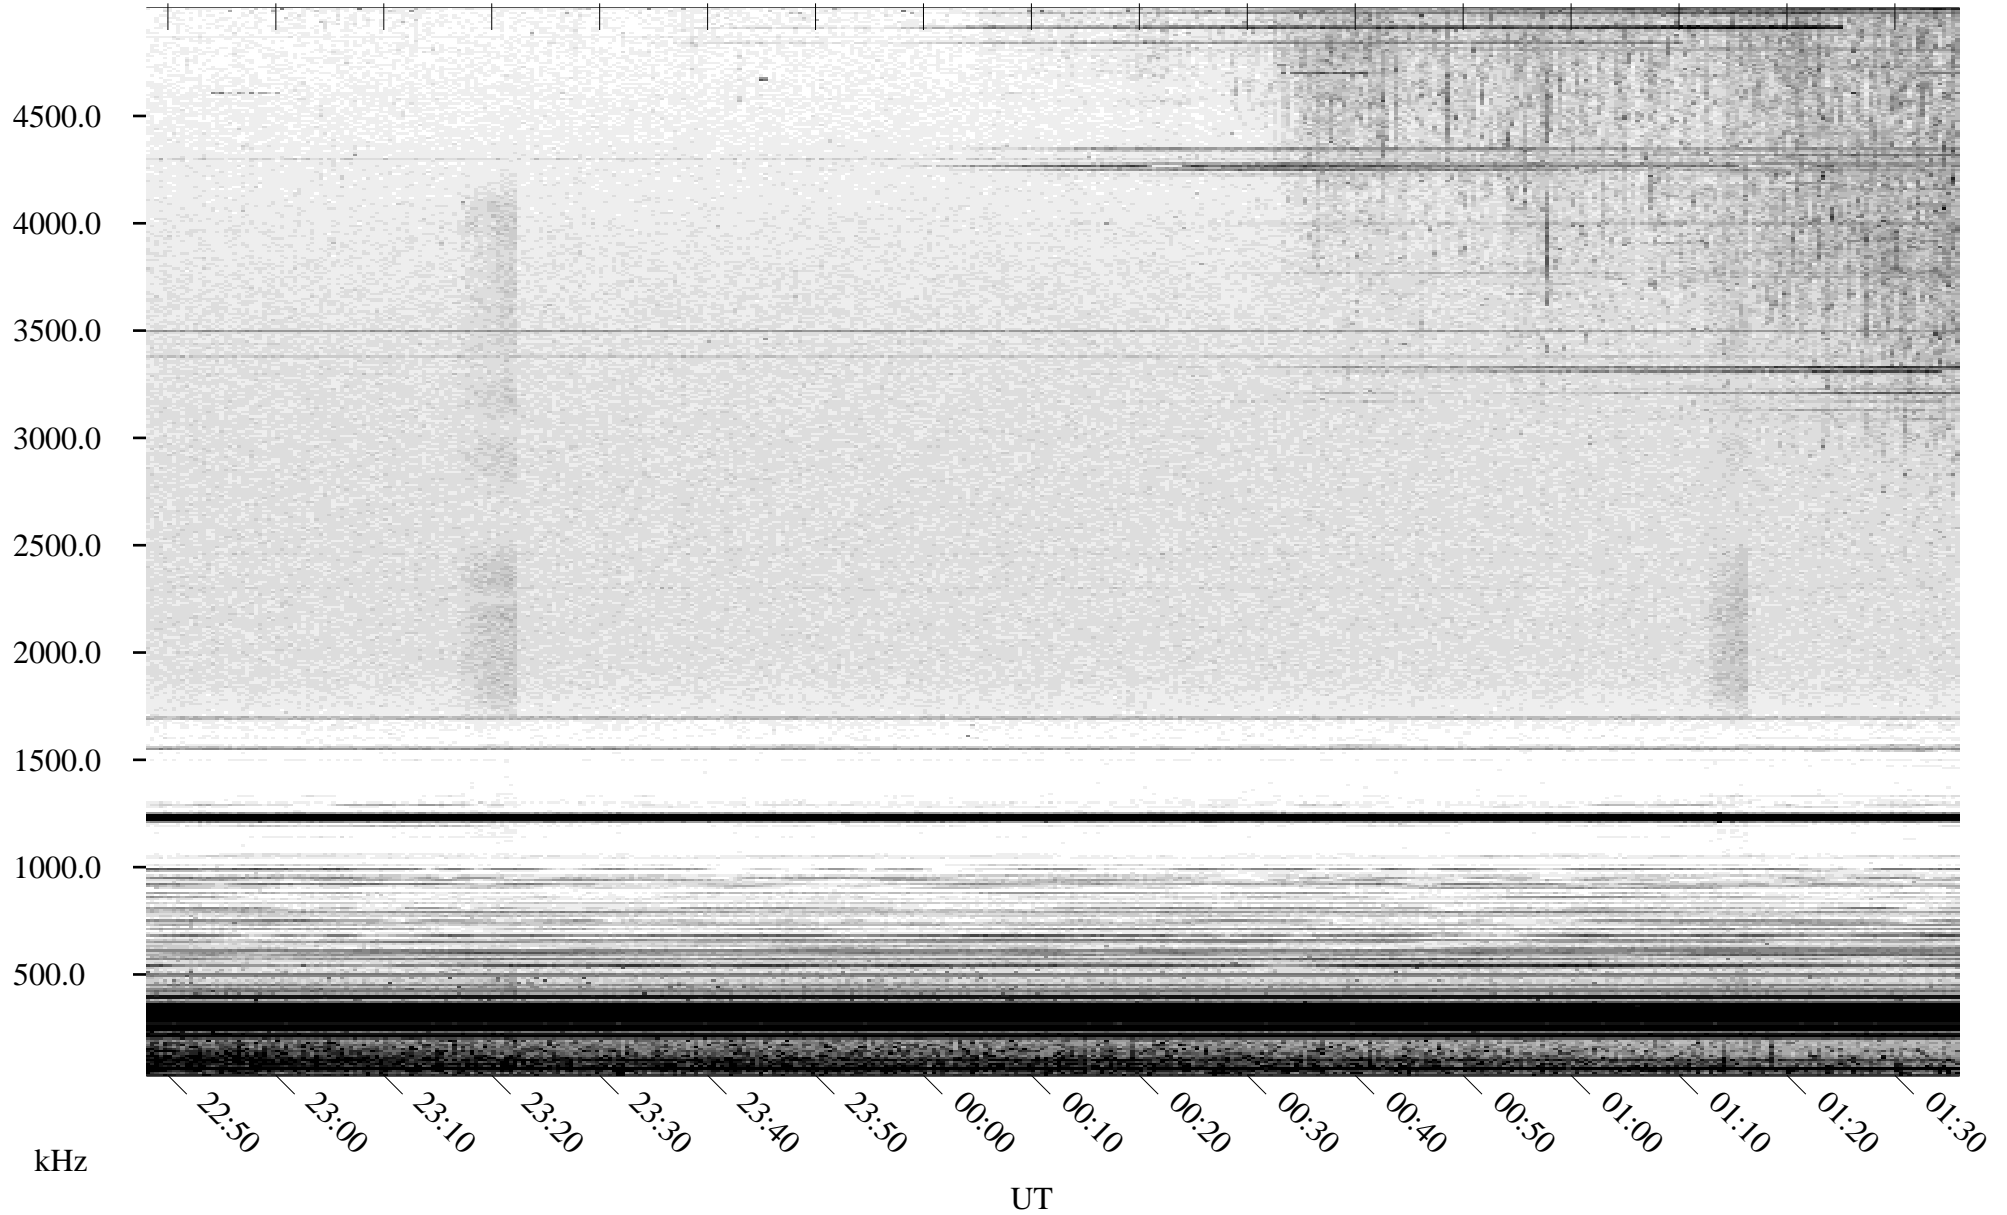

05/19/2004 Churchill, Manitoba

Linear Scale Black = 161 White = 15

ch04140l.r00m max_12

Page 1

05/19/2004 Churchill, Manitoba

Linear Scale Black = 161 White = 15

ch04140l.r00m max_12

Page 2

05/20/2004 Churchill, Manitoba

Linear Scale Black = 161 White = 15

ch04140l.r00m max_12

Page 3

05/20/2004 Churchill, Manitoba

Linear Scale Black = 161 White = 15

ch04140l.r00m max_12

Page 4

05/20/2004 Churchill, Manitoba

Linear Scale Black = 161 White = 15

ch04140l.r00m max_12

Page 5

05/20/2004 Churchill, Manitoba

Linear Scale Black = 161 White = 15

ch04140l.r00m max_12

Page 6

05/20/2004 Churchill, Manitoba

Linear Scale Black = 161 White = 15

ch04140l.r00m max_12

Page 7

05/20/2004 Churchill, Manitoba

Linear Scale Black = 161 White = 15

ch04140l.r00m max_12