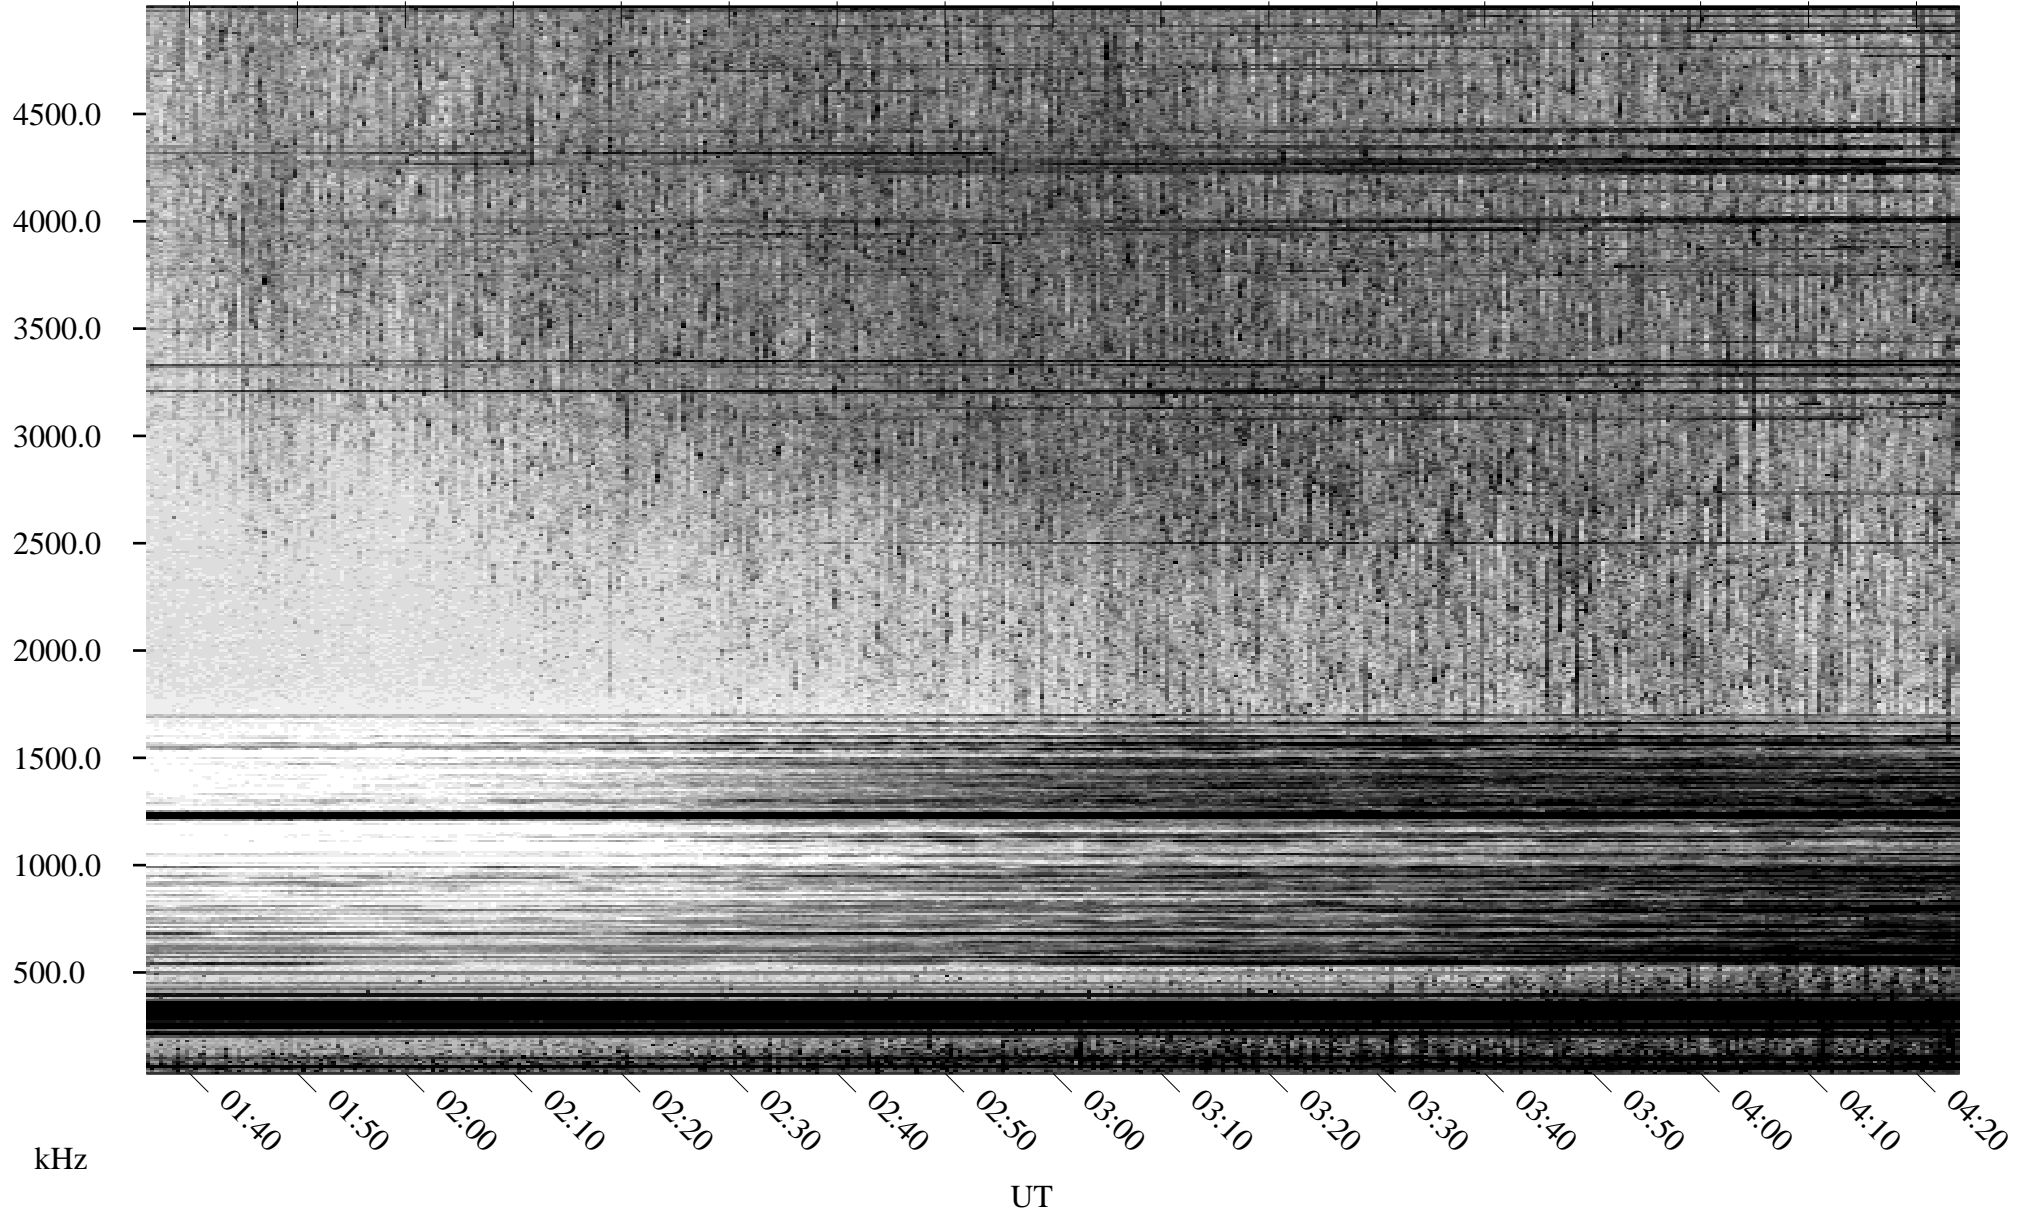

05/19/2004 Churchill, Manitoba

Linear Scale Black = 161 White = 15

ch04140l.r00m max_12

Page 1

05/19/2004 Churchill, Manitoba

Linear Scale Black = 161 White = 15

ch04140l.r00m max_12

Page 2

05/20/2004 Churchill, Manitoba

Linear Scale Black = 161 White = 15

ch04140l.r00m max_12

Page 3

05/20/2004 Churchill, Manitoba

Linear Scale Black = 161 White = 15

ch04140l.r00m max_12

Page 4

05/20/2004 Churchill, Manitoba

Linear Scale Black = 161 White = 15

ch04140l.r00m max_12

Page 5

05/20/2004 Churchill, Manitoba

Linear Scale Black = 161 White = 15

ch04140l.r00m max_12

Page 6

05/20/2004 Churchill, Manitoba

Linear Scale Black = 161 White = 15

ch04140l.r00m max_12

Page 7

05/20/2004 Churchill, Manitoba

Linear Scale Black = 161 White = 15

ch04140l.r00m max_12