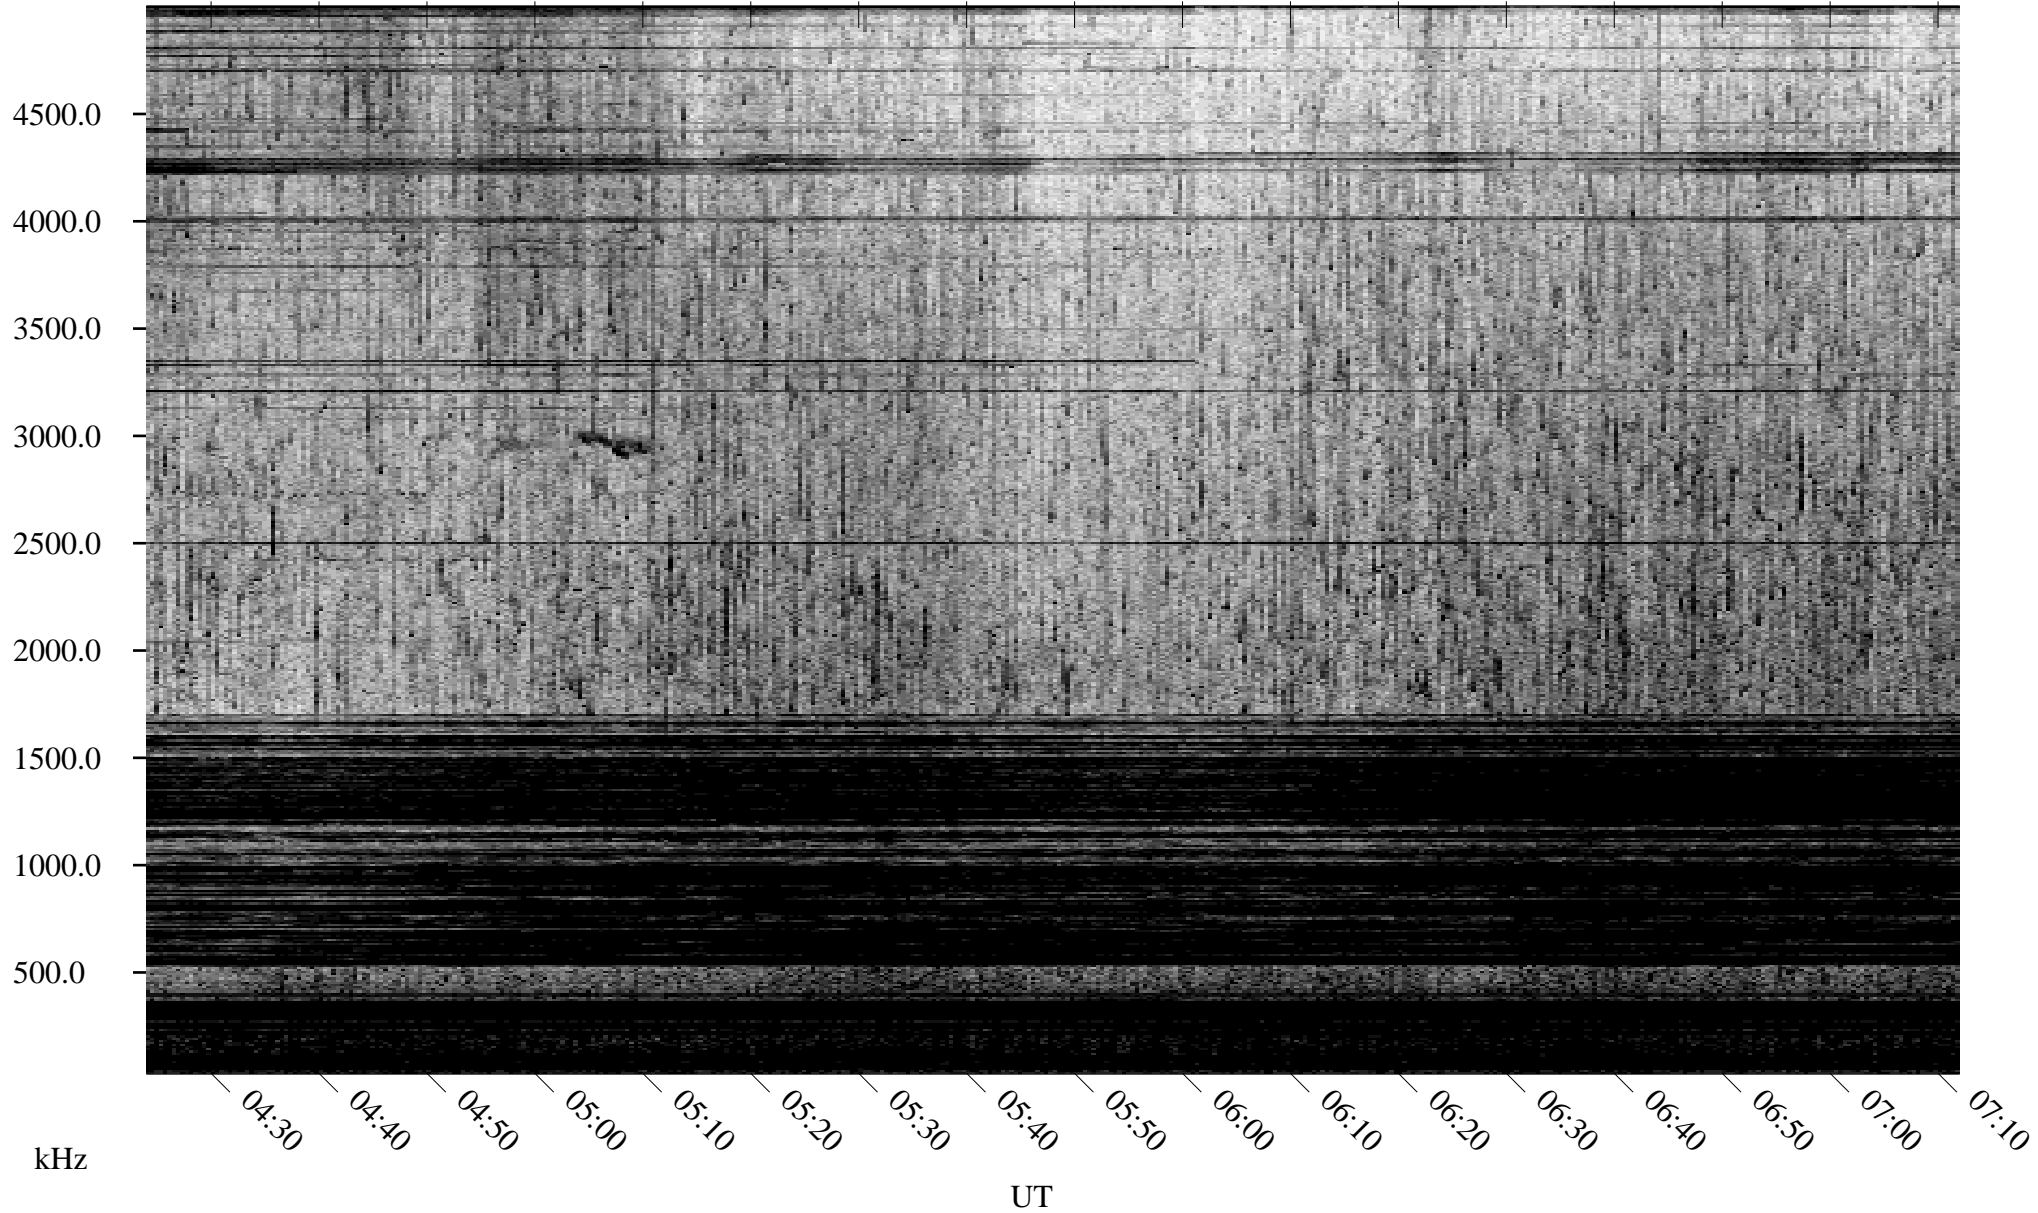

05/20/2004 Churchill, Manitoba

Linear Scale Black = 161 White = 15

ch041411.r00m max_12

Page 1

05/20/2004 Churchill, Manitoba

Linear Scale Black = 161 White = 15

ch041411.r00m max_12

Page 2

05/21/2004 Churchill, Manitoba

Linear Scale Black = 161 White = 15

ch041411.r00m max_12

Page 3

05/21/2004 Churchill, Manitoba

Linear Scale Black = 161 White = 15

ch041411.r00m max_12

Page 4

05/21/2004 Churchill, Manitoba

Linear Scale Black = 161 White = 15

ch041411.r00m max_12

Page 5

05/21/2004 Churchill, Manitoba

Linear Scale Black = 161 White = 15

ch041411.r00m max_12

Page 6

05/21/2004 Churchill, Manitoba

Linear Scale Black = 161 White = 15

ch041411.r00m max_12

Page 7

05/21/2004 Churchill, Manitoba

Linear Scale Black = 161 White = 15

ch041411.r00m max_12