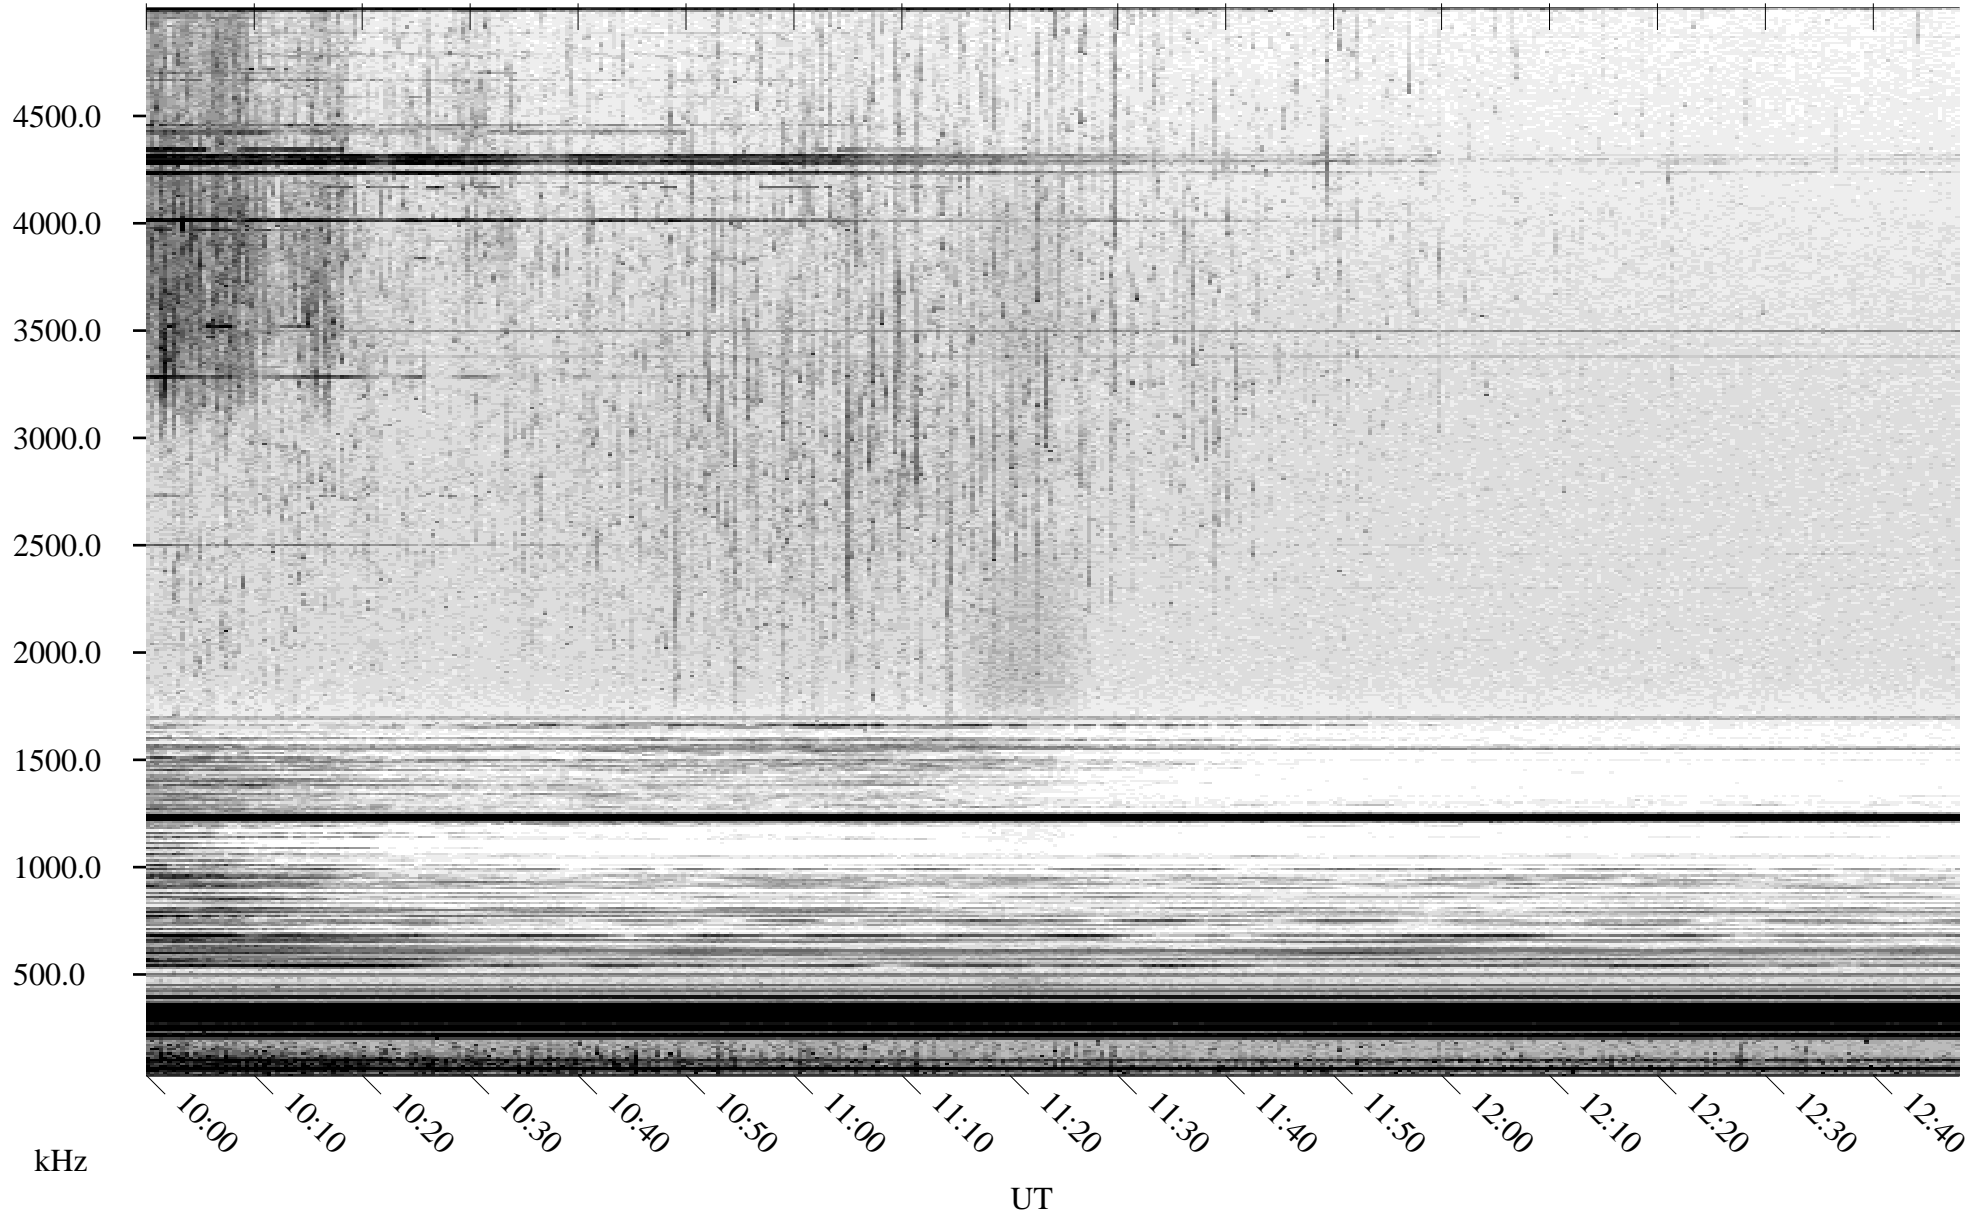

05/20/2004 Churchill, Manitoba

Linear Scale Black = 161 White = 15

ch041411.r00m max_12

Page 1

05/20/2004 Churchill, Manitoba

Linear Scale Black = 161 White = 15

ch041411.r00m max_12

Page 2

05/21/2004 Churchill, Manitoba

Linear Scale Black = 161 White = 15

ch041411.r00m max_12

Page 3

05/21/2004 Churchill, Manitoba

Linear Scale Black = 161 White = 15

ch041411.r00m max_12

Page 4

05/21/2004 Churchill, Manitoba

Linear Scale Black = 161 White = 15

ch041411.r00m max_12

Page 5

05/21/2004 Churchill, Manitoba

Linear Scale Black = 161 White = 15

ch041411.r00m max_12

Page 6

05/21/2004 Churchill, Manitoba

Linear Scale Black = 161 White = 15

ch041411.r00m max_12

Page 7

05/21/2004 Churchill, Manitoba

Linear Scale Black = 161 White = 15

ch041411.r00m max_12