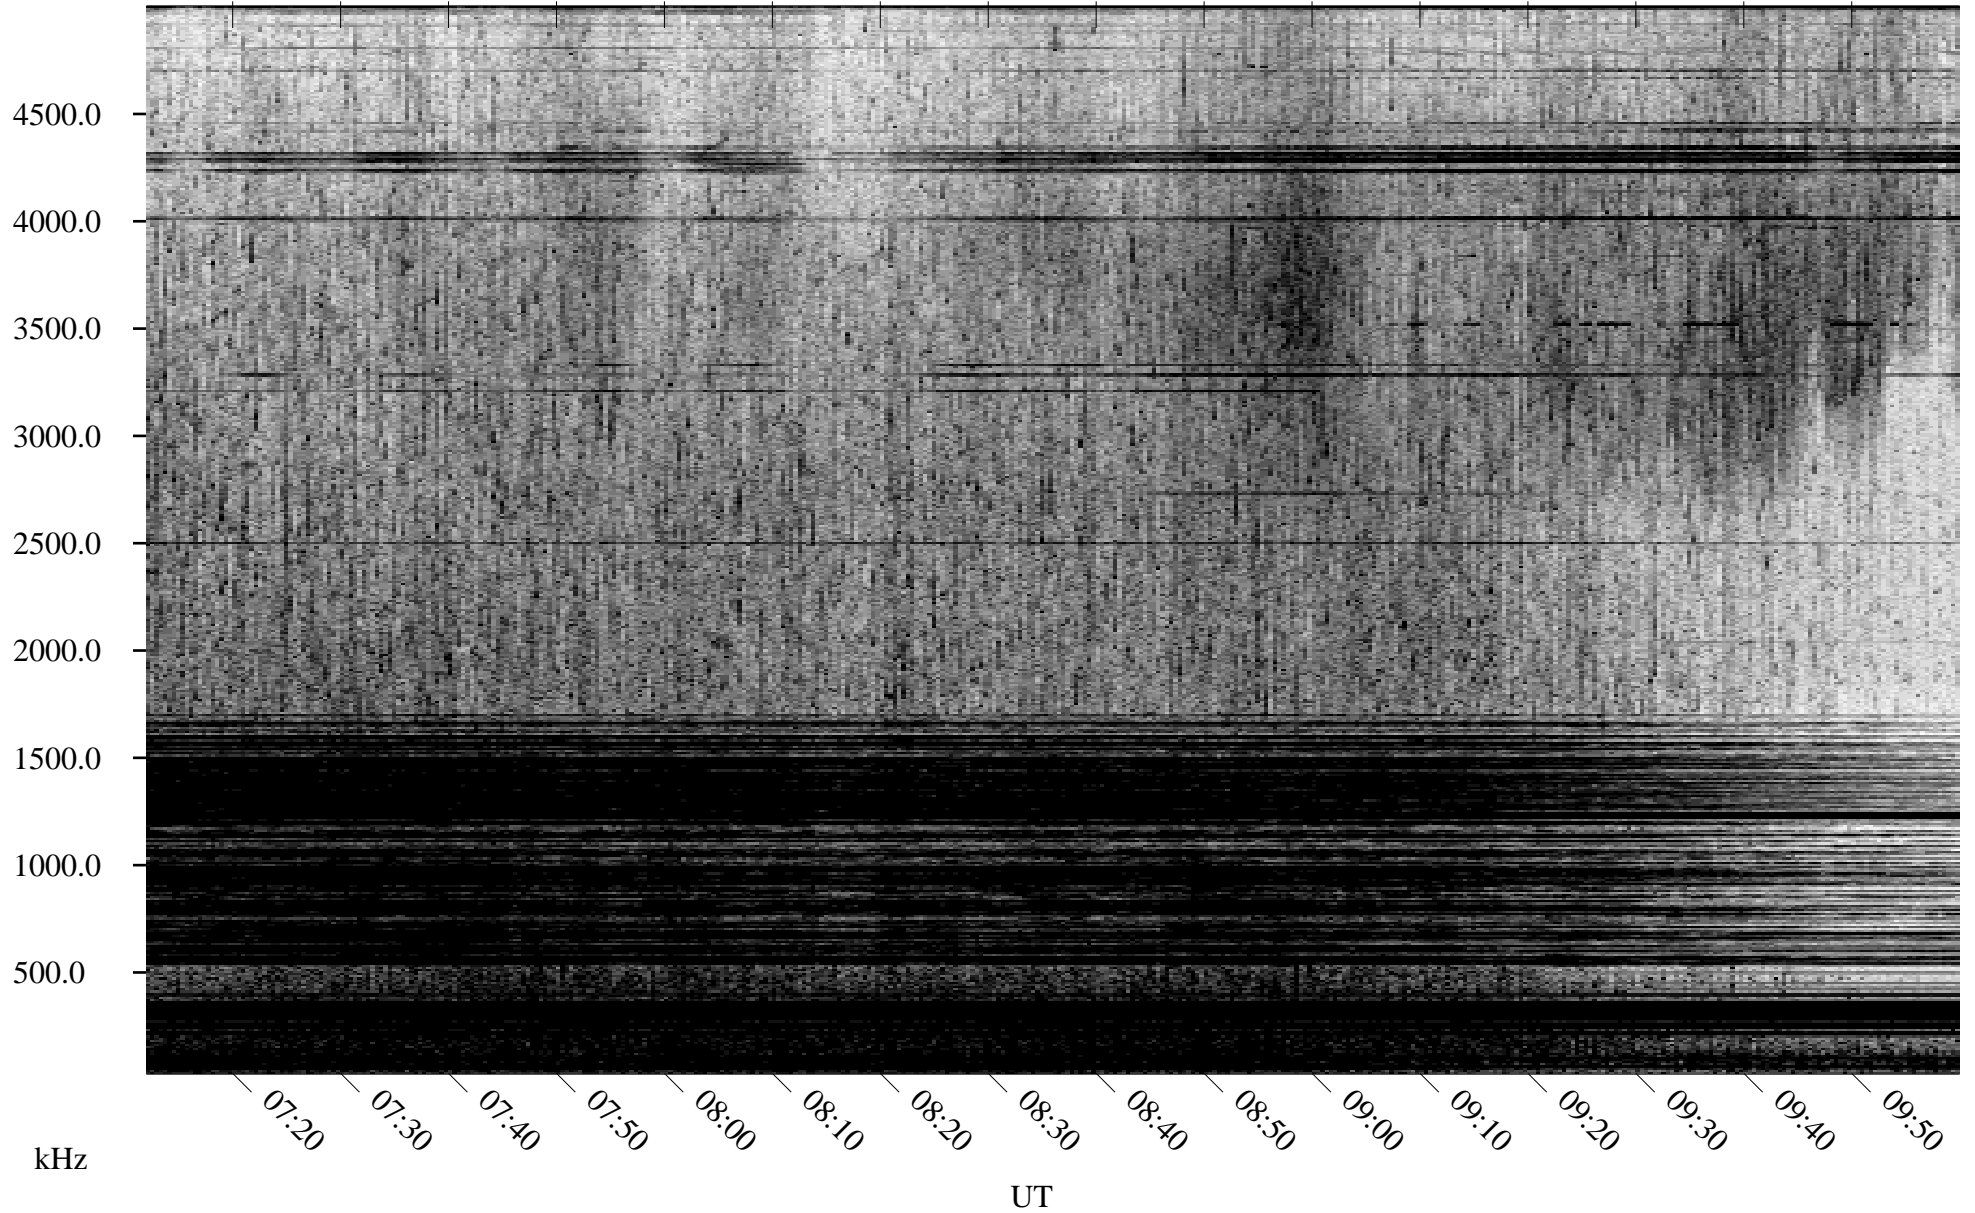

05/20/2004 Churchill, Manitoba

Linear Scale Black = 161 White = 15

ch041411.r00m max_12

Page 1

05/20/2004 Churchill, Manitoba

Linear Scale Black = 161 White = 15

ch041411.r00m max_12

Page 2

05/21/2004 Churchill, Manitoba

Linear Scale Black = 161 White = 15

ch041411.r00m max_12

Page 3

05/21/2004 Churchill, Manitoba

Linear Scale Black = 161 White = 15

ch041411.r00m max_12

Page 4

05/21/2004 Churchill, Manitoba

Linear Scale Black = 161 White = 15

ch041411.r00m max_12

Page 5

05/21/2004 Churchill, Manitoba

Linear Scale Black = 161 White = 15

ch041411.r00m max_12

Page 6

05/21/2004 Churchill, Manitoba

Linear Scale Black = 161 White = 15

ch041411.r00m max_12

Page 7

05/21/2004 Churchill, Manitoba

Linear Scale Black = 161 White = 15

ch041411.r00m max_12