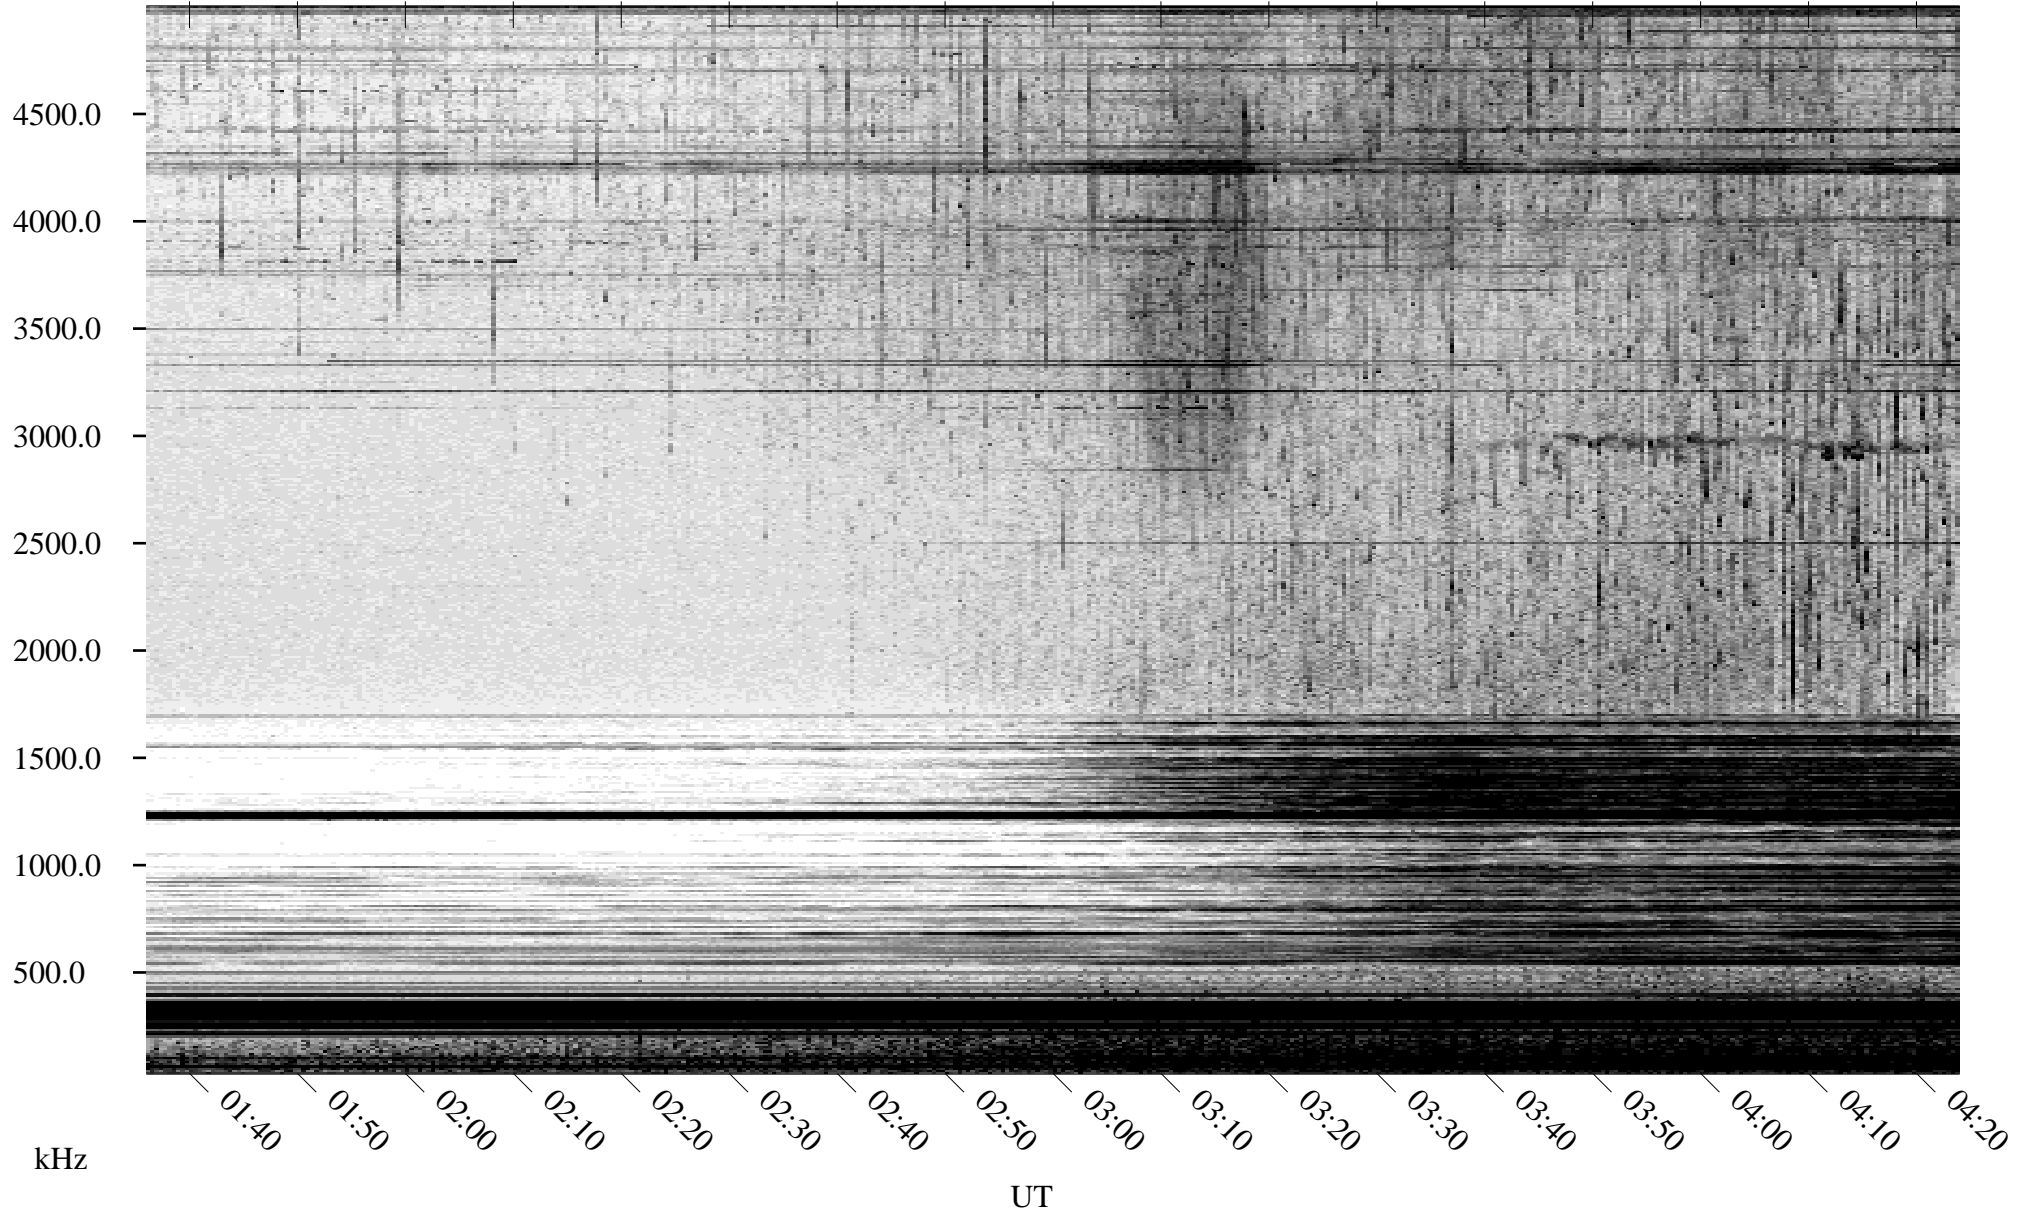

05/20/2004 Churchill, Manitoba

Linear Scale Black = 161 White = 15

ch041411.r00m max_12

Page 1

05/20/2004 Churchill, Manitoba

Linear Scale Black = 161 White = 15

ch041411.r00m max_12

Page 2

05/21/2004 Churchill, Manitoba

Linear Scale Black = 161 White = 15

ch041411.r00m max_12

Page 3

05/21/2004 Churchill, Manitoba

Linear Scale Black = 161 White = 15

ch041411.r00m max_12

Page 4

05/21/2004 Churchill, Manitoba

Linear Scale Black = 161 White = 15

ch041411.r00m max_12

Page 5

05/21/2004 Churchill, Manitoba

Linear Scale Black = 161 White = 15

ch041411.r00m max_12

Page 6

05/21/2004 Churchill, Manitoba

Linear Scale Black = 161 White = 15

ch041411.r00m max_12

Page 7

05/21/2004 Churchill, Manitoba

Linear Scale Black = 161 White = 15

ch041411.r00m max_12