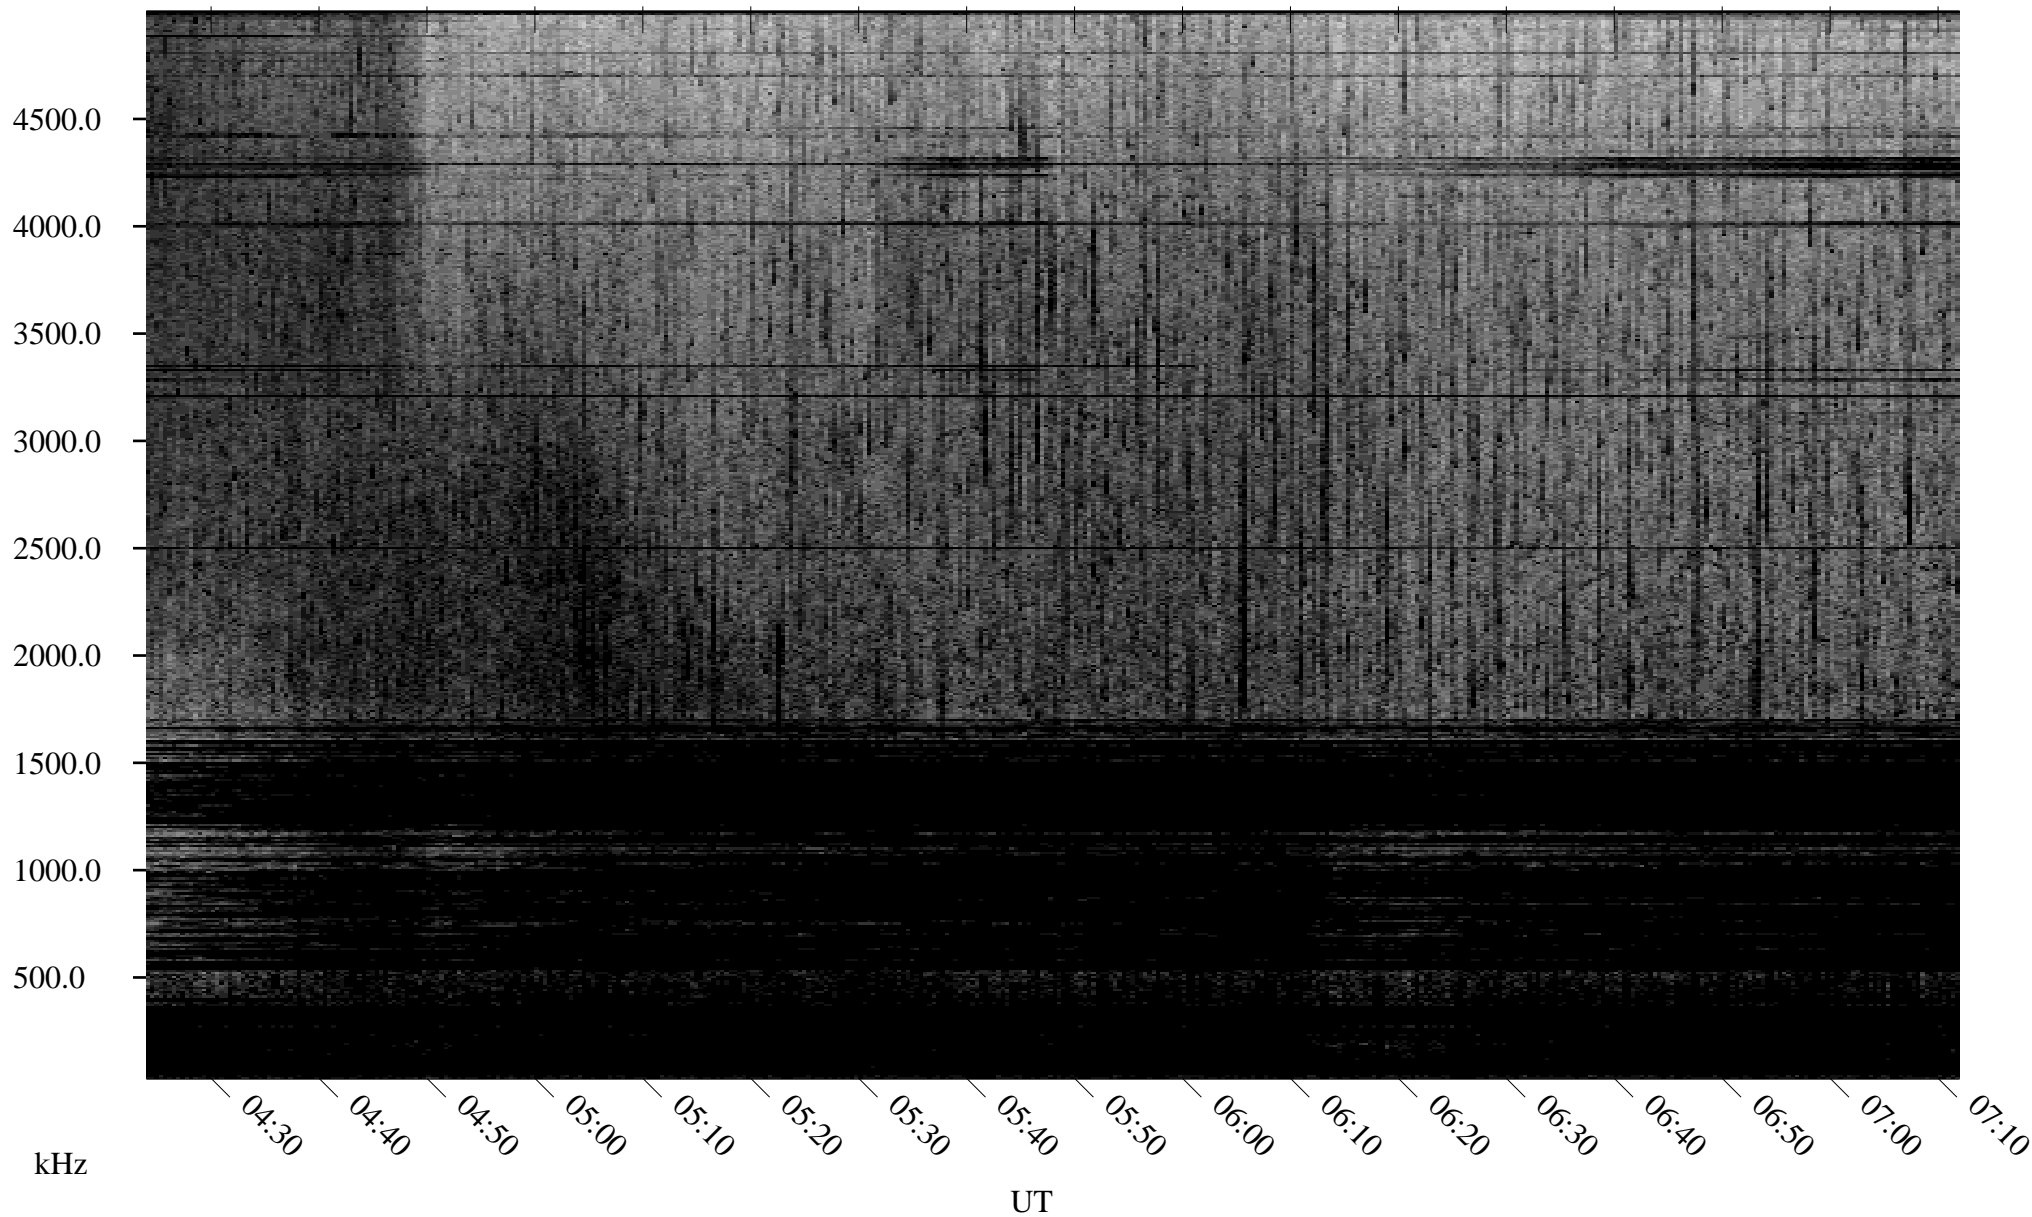

05/21/2004 Churchill, Manitoba

Linear Scale Black = 161 White = 15

ch04142l.r00m max_12

Page 1

05/21/2004 Churchill, Manitoba

Linear Scale Black = 161 White = 15

ch04142l.r00m max_12

Page 2

05/22/2004 Churchill, Manitoba

Linear Scale Black = 161 White = 15

ch04142l.r00m max_12

Page 3

05/22/2004 Churchill, Manitoba

Linear Scale Black = 161 White = 15

ch04142l.r00m max_12

Page 4

05/22/2004 Churchill, Manitoba

Linear Scale Black = 161 White = 15

ch04142l.r00m max_12

Page 5

05/22/2004 Churchill, Manitoba

Linear Scale Black = 161 White = 15

ch04142l.r00m max_12

Page 6

05/22/2004 Churchill, Manitoba

Linear Scale

Black = 161

White = 15

ch04142l.r00m max_12

Page 7

05/22/2004 Churchill, Manitoba

Linear Scale Black = 161 White = 15