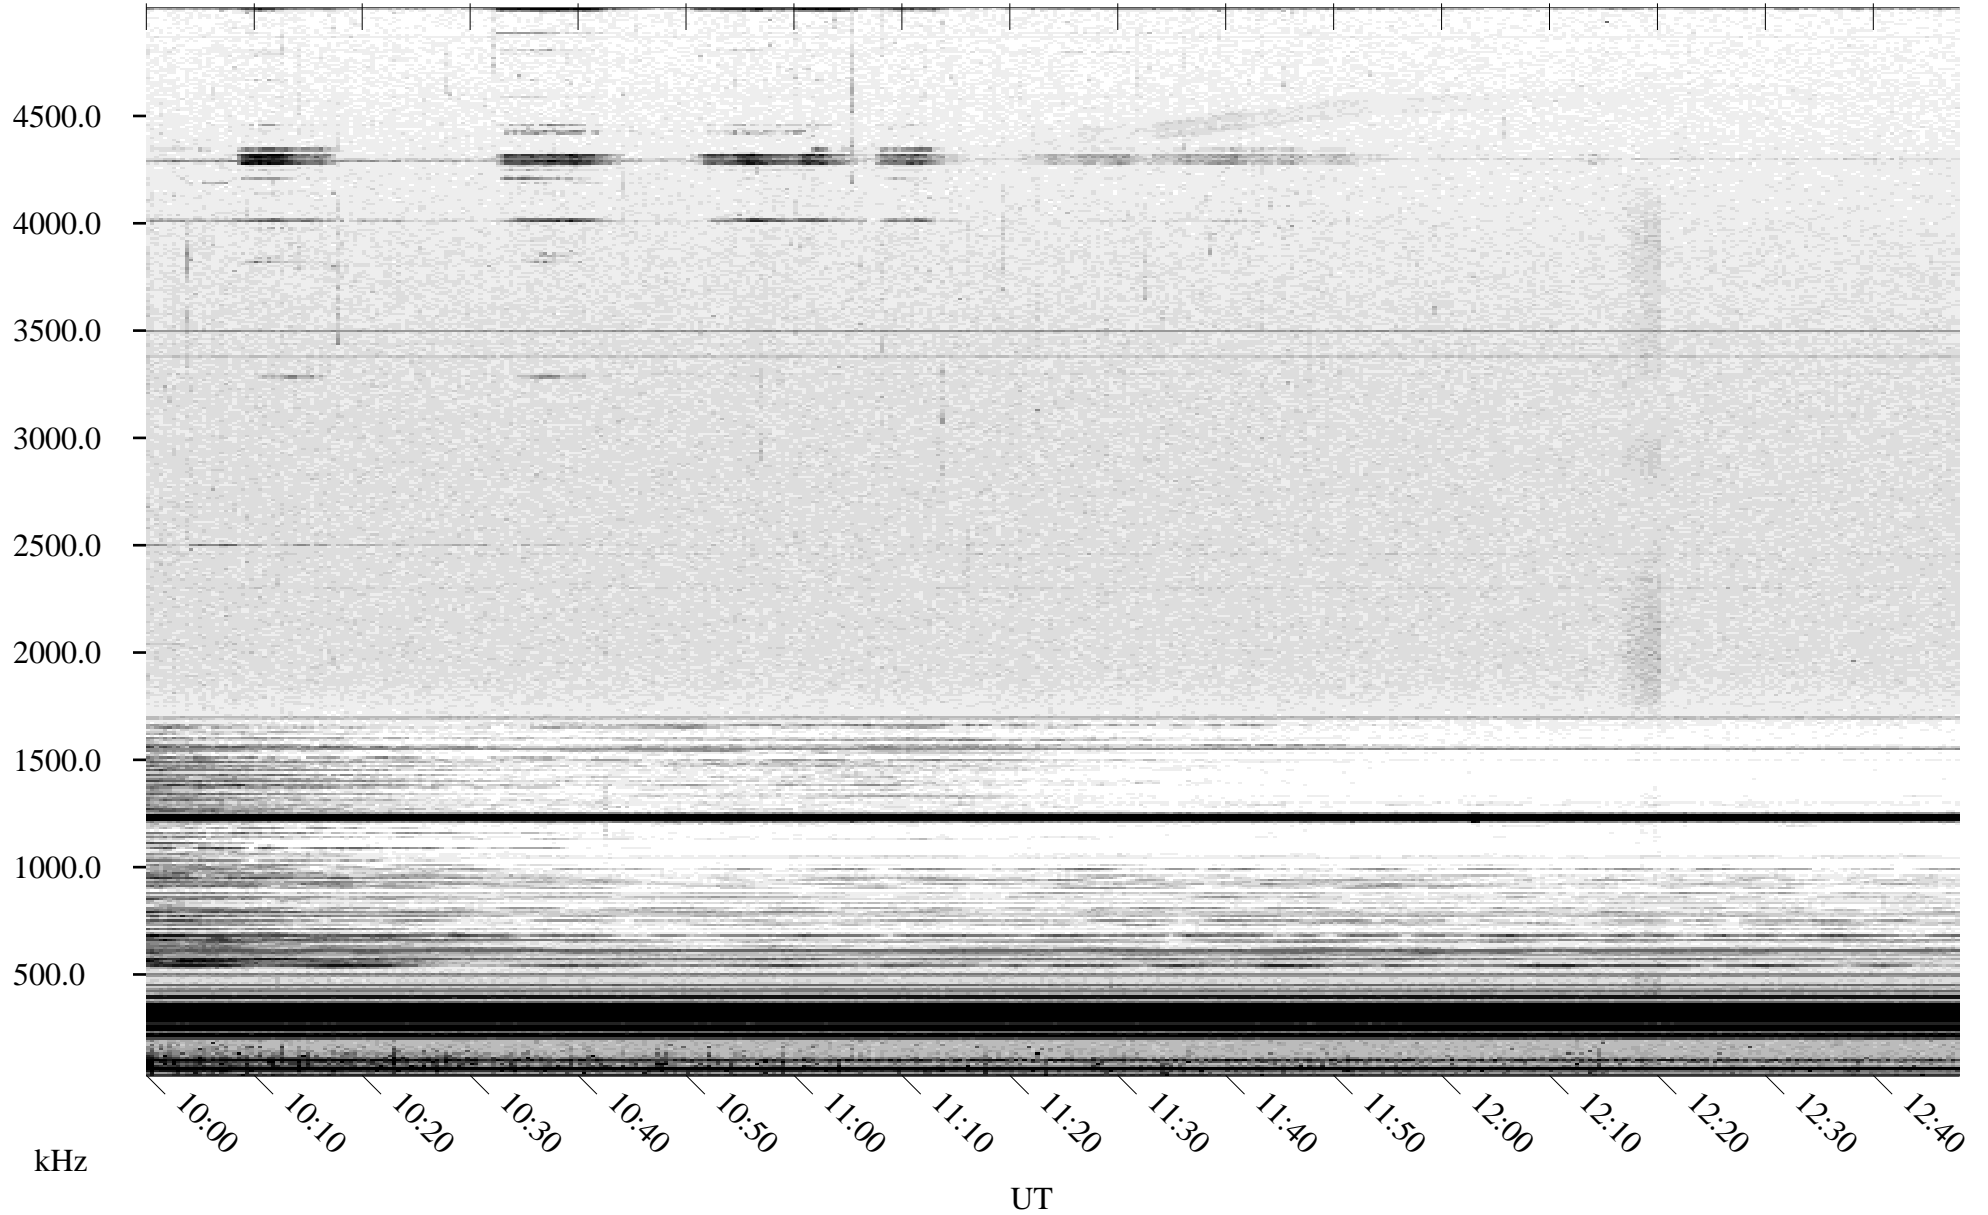

05/21/2004 Churchill, Manitoba

Linear Scale Black = 161 White = 15

ch04142l.r00m max_12

Page 1

05/21/2004 Churchill, Manitoba

Linear Scale Black = 161 White = 15

ch04142l.r00m max_12

Page 2

05/22/2004 Churchill, Manitoba

Linear Scale Black = 161 White = 15

ch04142l.r00m max_12

Page 3

05/22/2004 Churchill, Manitoba

Linear Scale Black = 161 White = 15

ch04142l.r00m max_12

Page 4

05/22/2004 Churchill, Manitoba

Linear Scale Black = 161 White = 15

ch04142l.r00m max_12

Page 5

05/22/2004 Churchill, Manitoba

Linear Scale Black = 161 White = 15

ch04142l.r00m max_12

Page 6

05/22/2004 Churchill, Manitoba

Linear Scale

Black = 161

White = 15

ch04142l.r00m max_12

Page 7

05/22/2004 Churchill, Manitoba

Linear Scale Black = 161 White = 15