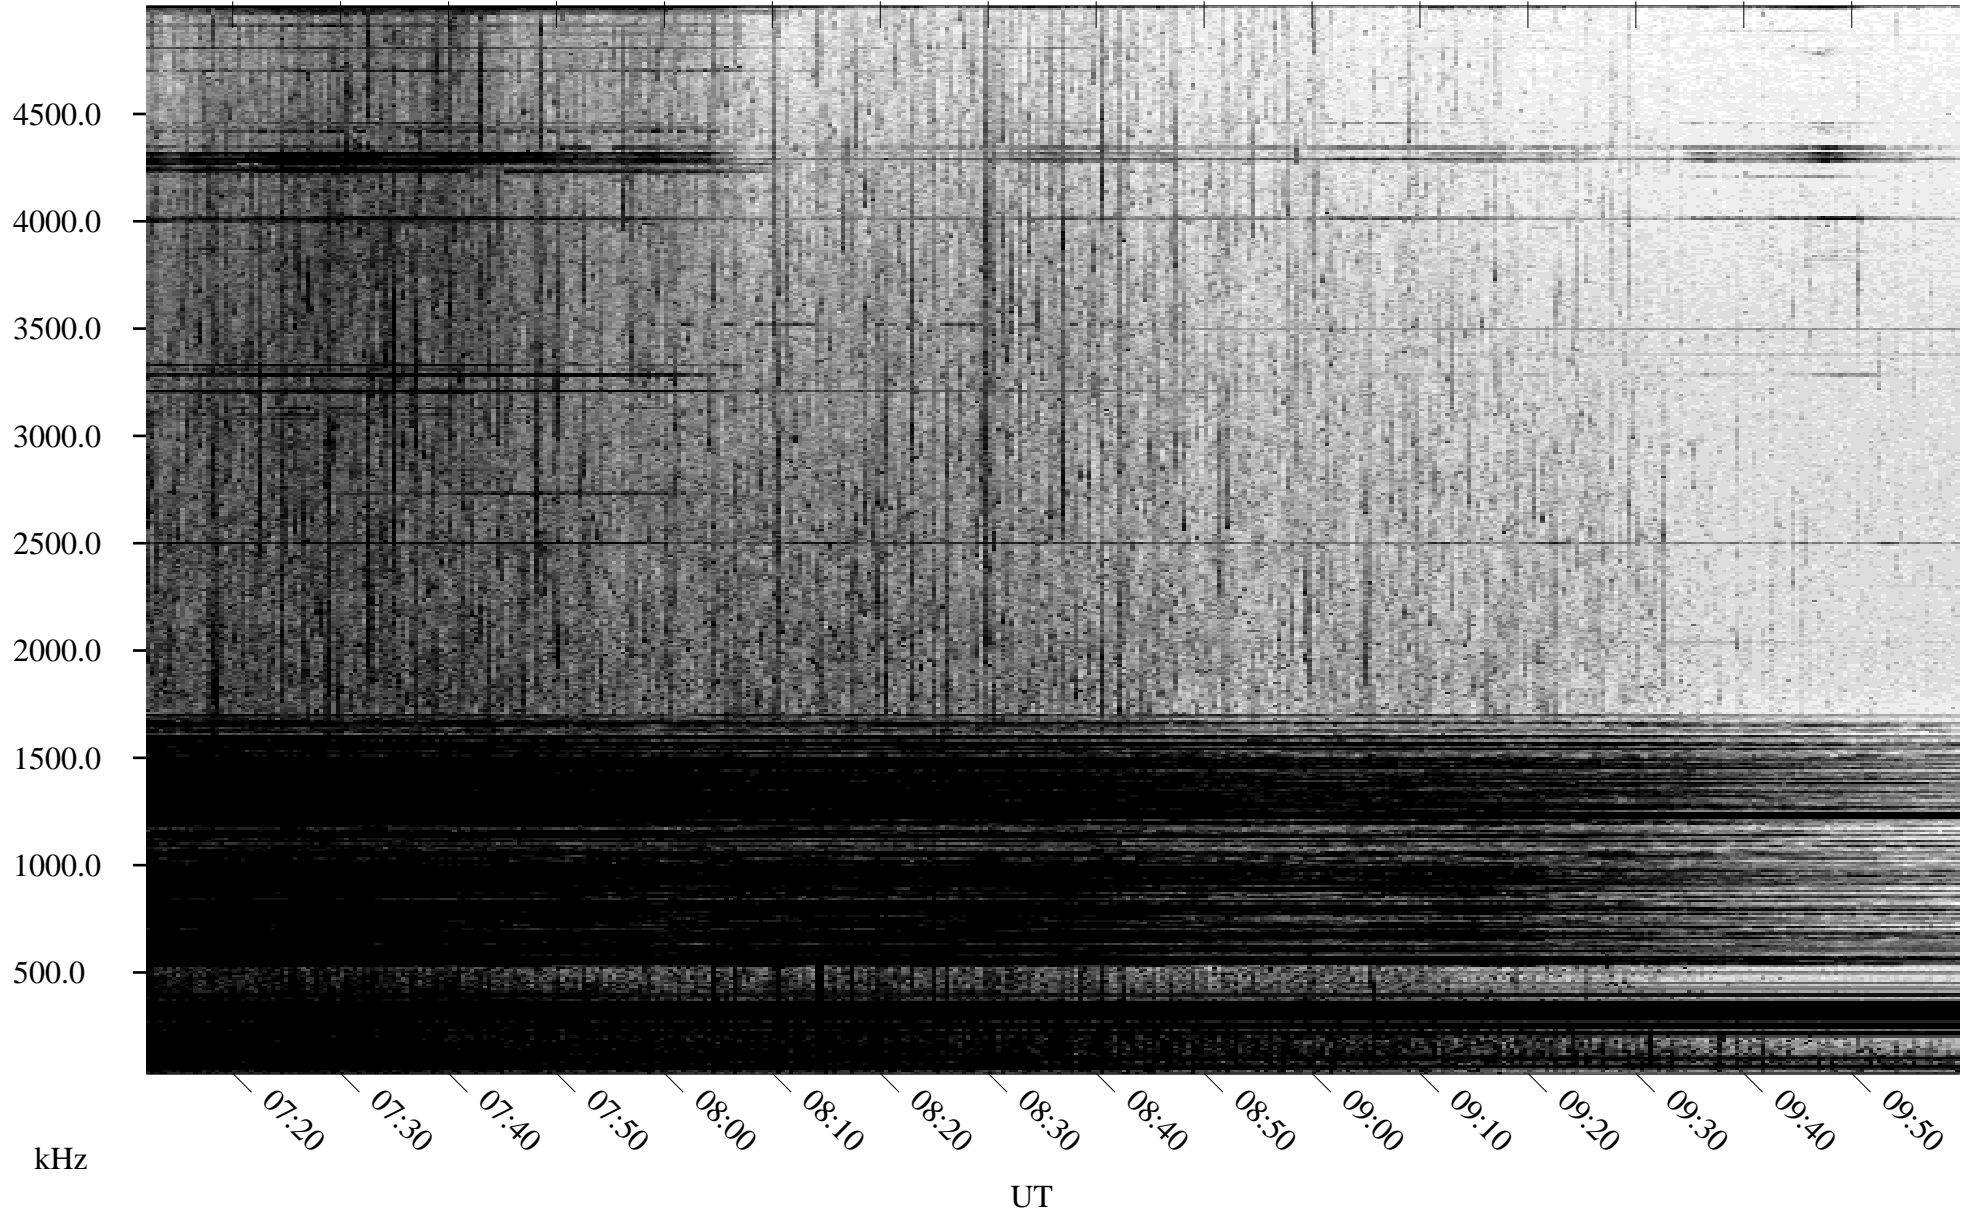

05/21/2004 Churchill, Manitoba

Linear Scale Black = 161 White = 15

ch04142l.r00m max_12

Page 1

05/21/2004 Churchill, Manitoba

Linear Scale Black = 161 White = 15

ch04142l.r00m max_12

Page 2

05/22/2004 Churchill, Manitoba

Linear Scale Black = 161 White = 15

ch04142l.r00m max_12

Page 3

05/22/2004 Churchill, Manitoba

Linear Scale Black = 161 White = 15

ch04142l.r00m max_12

Page 4

05/22/2004 Churchill, Manitoba

Linear Scale Black = 161 White = 15

ch04142l.r00m max_12

Page 5

05/22/2004 Churchill, Manitoba

Linear Scale Black = 161 White = 15

ch04142l.r00m max_12

Page 6

05/22/2004 Churchill, Manitoba

Linear Scale

Black = 161

White = 15

ch04142l.r00m max_12

Page 7

05/22/2004 Churchill, Manitoba

Linear Scale Black = 161 White = 15