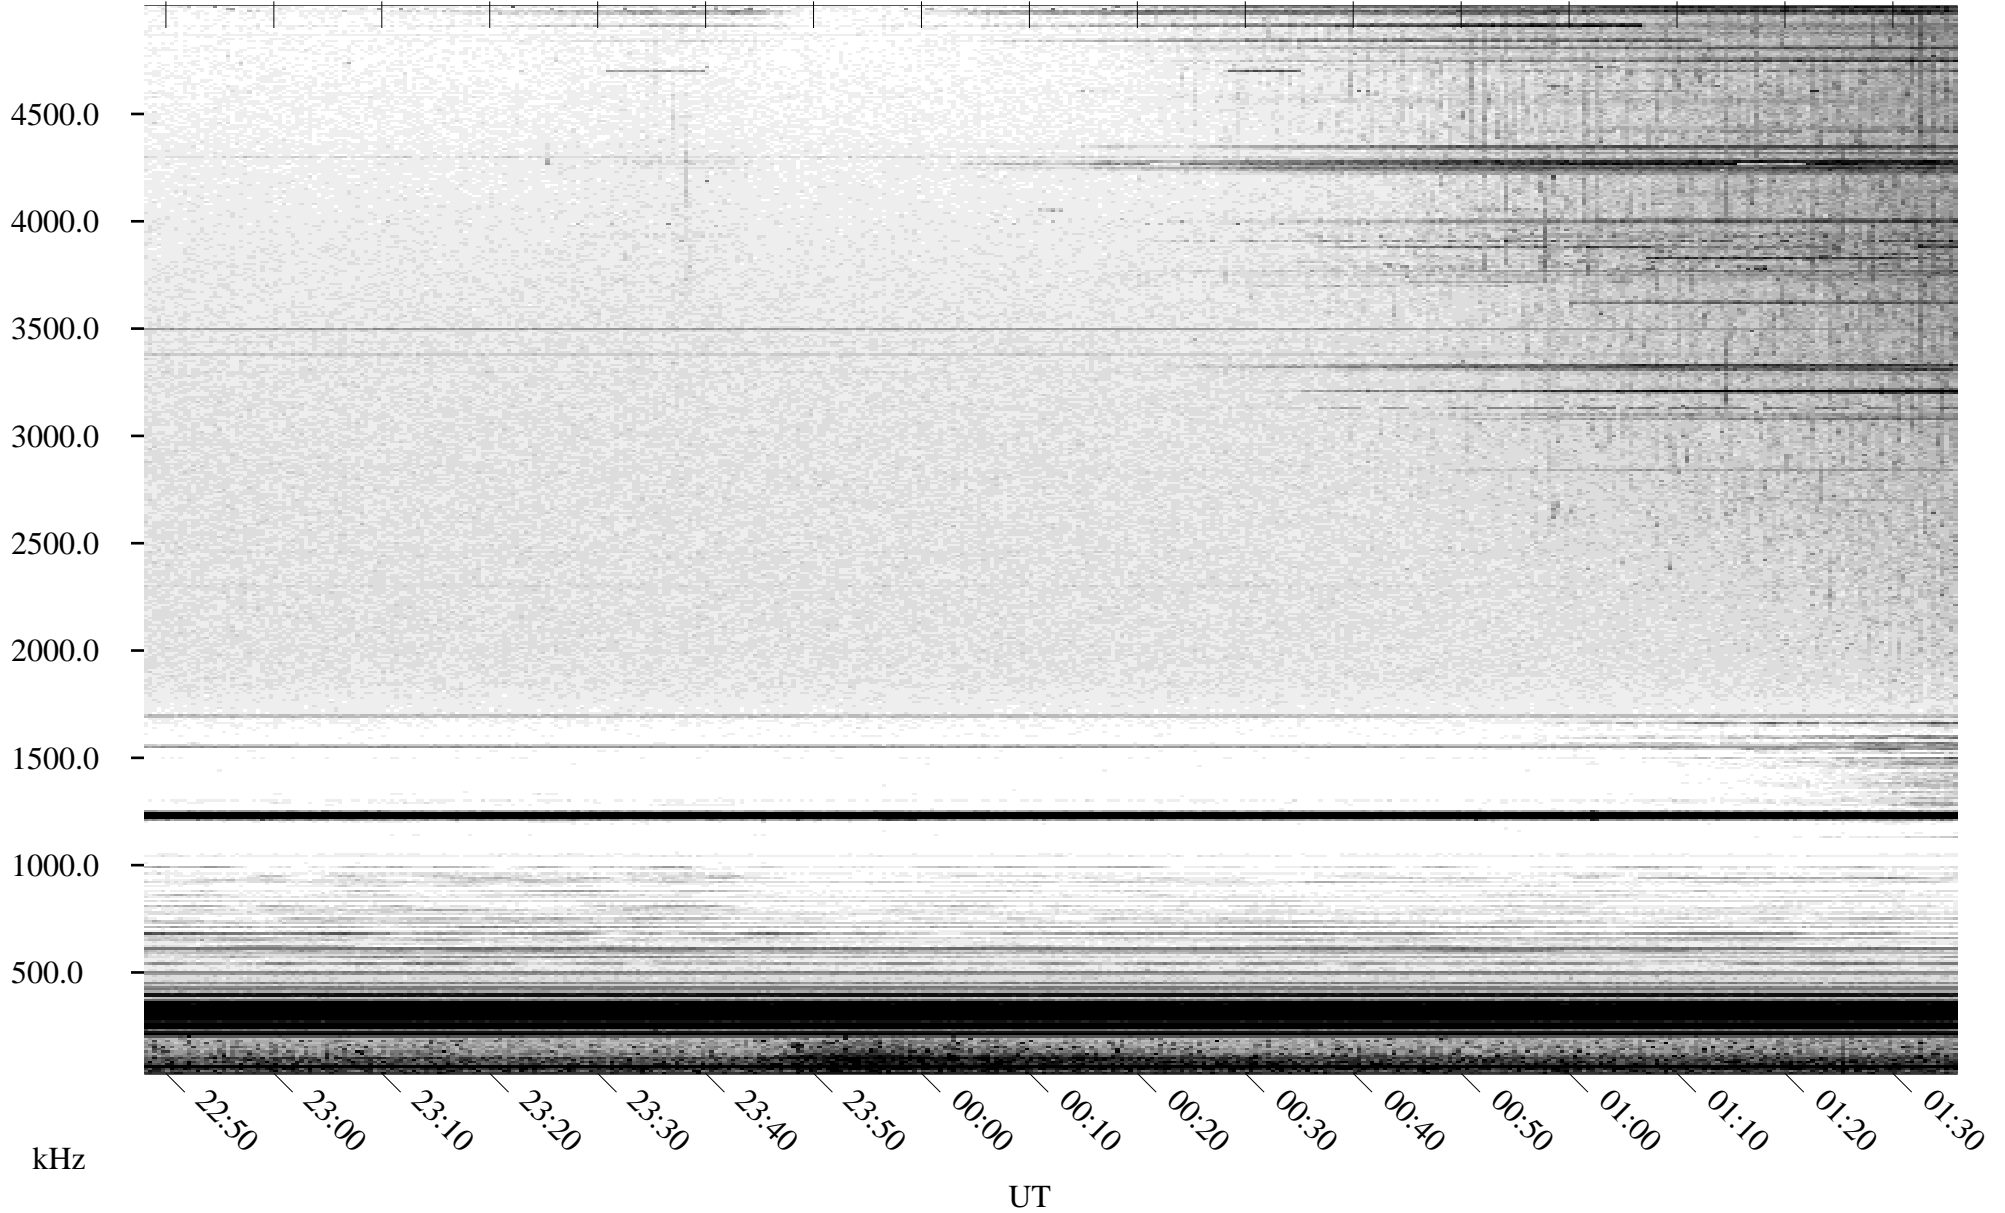

05/21/2004 Churchill, Manitoba

Linear Scale Black = 161 White = 15

ch04142l.r00m max_12

Page 1

05/21/2004 Churchill, Manitoba

Linear Scale Black = 161 White = 15

ch04142l.r00m max_12

Page 2

05/22/2004 Churchill, Manitoba

Linear Scale Black = 161 White = 15

ch04142l.r00m max_12

Page 3

05/22/2004 Churchill, Manitoba

Linear Scale Black = 161 White = 15

ch04142l.r00m max_12

Page 4

05/22/2004 Churchill, Manitoba

Linear Scale Black = 161 White = 15

ch04142l.r00m max_12

Page 5

05/22/2004 Churchill, Manitoba

Linear Scale Black = 161 White = 15

ch04142l.r00m max_12

Page 6

05/22/2004 Churchill, Manitoba

Linear Scale

Black = 161

White = 15

ch04142l.r00m max_12

Page 7

05/22/2004 Churchill, Manitoba

Linear Scale Black = 161 White = 15