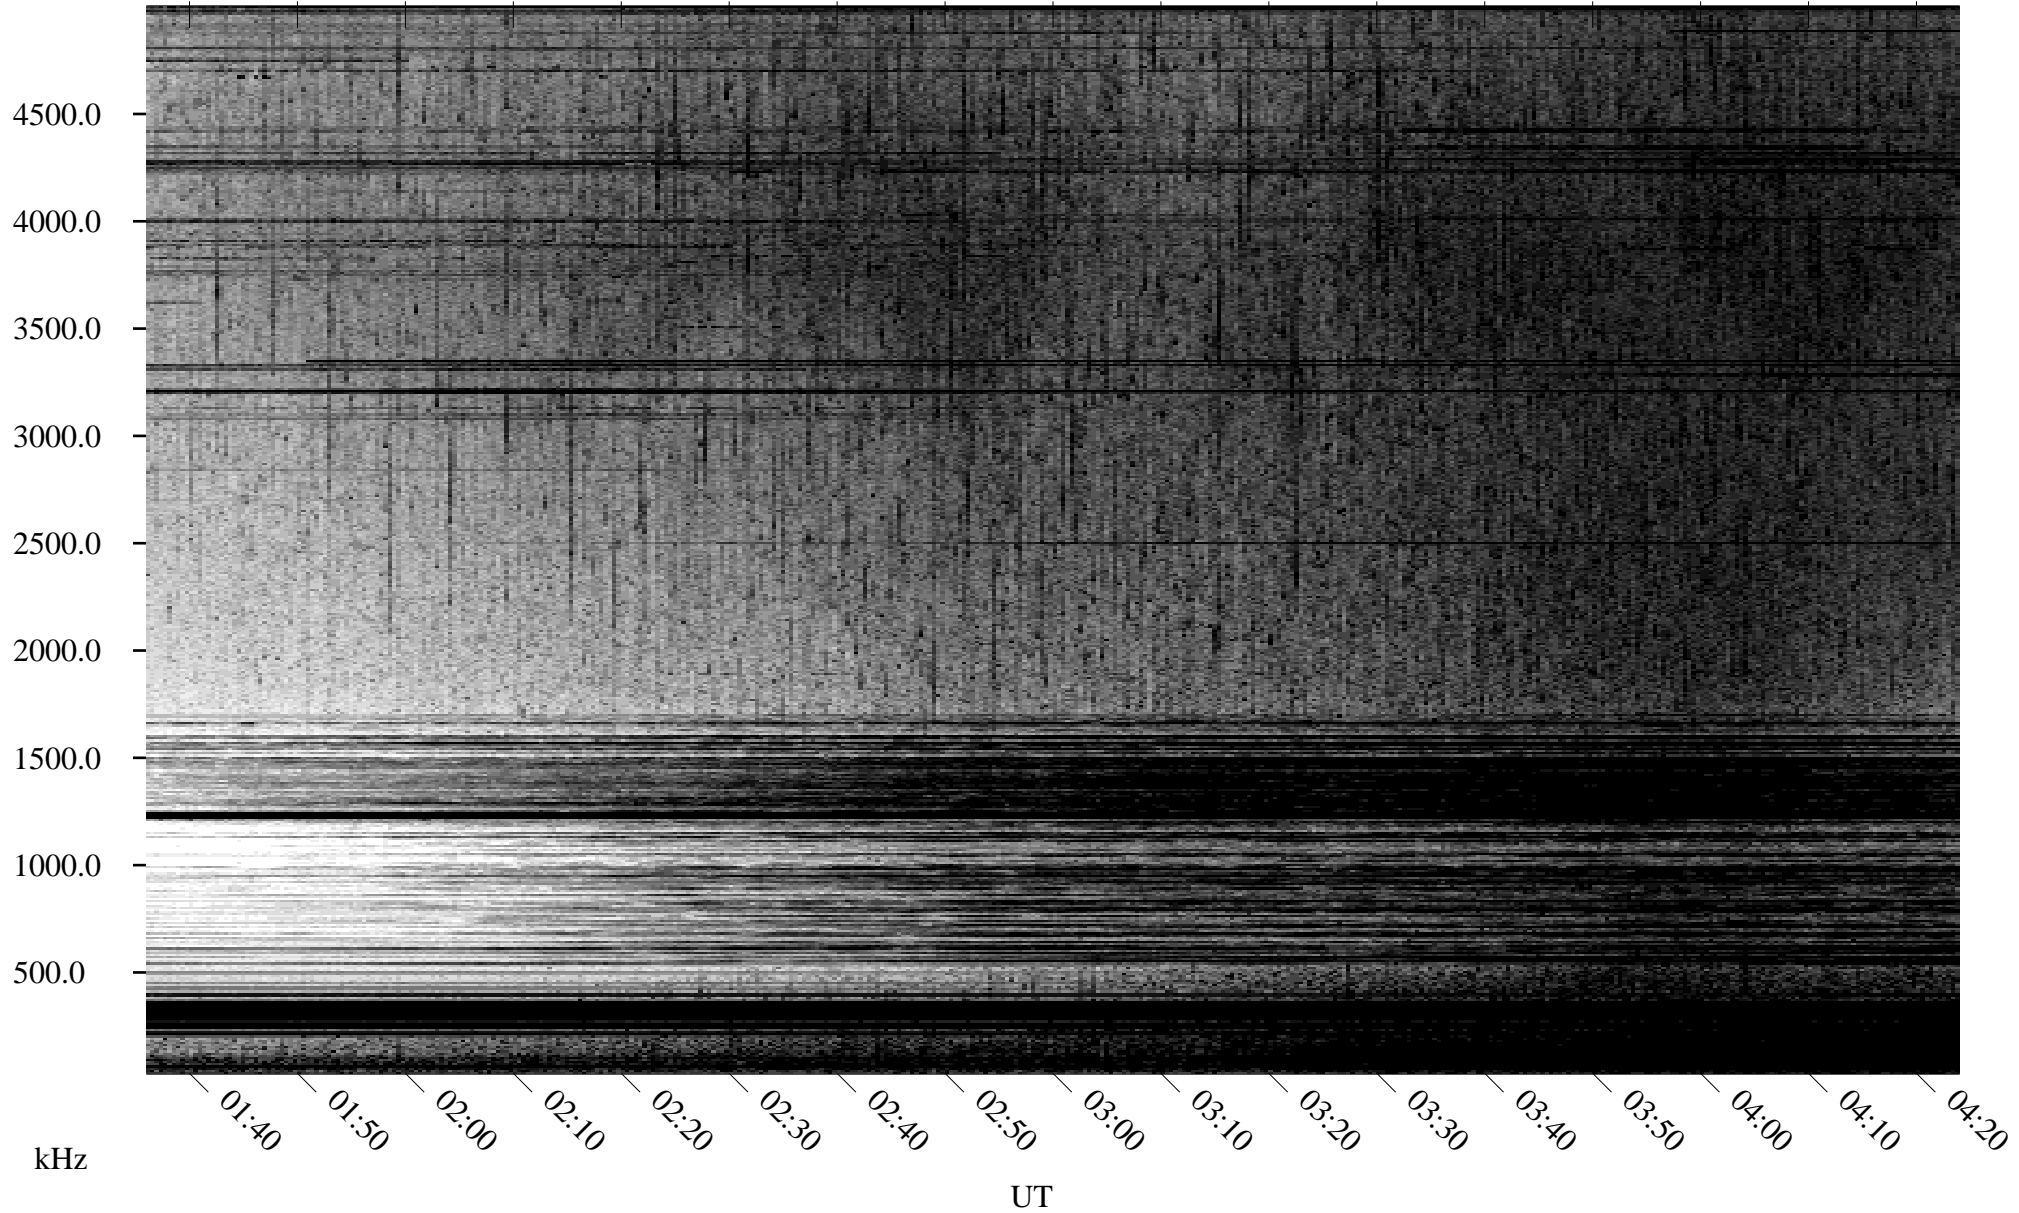

05/21/2004 Churchill, Manitoba

Linear Scale Black = 161 White = 15

ch04142l.r00m max_12

Page 1

05/21/2004 Churchill, Manitoba

Linear Scale Black = 161 White = 15

ch04142l.r00m max_12

Page 2

05/22/2004 Churchill, Manitoba

Linear Scale Black = 161 White = 15

ch04142l.r00m max_12

Page 3

05/22/2004 Churchill, Manitoba

Linear Scale Black = 161 White = 15

ch04142l.r00m max_12

Page 4

05/22/2004 Churchill, Manitoba

Linear Scale Black = 161 White = 15

ch04142l.r00m max_12

Page 5

05/22/2004 Churchill, Manitoba

Linear Scale Black = 161 White = 15

ch04142l.r00m max_12

Page 6

05/22/2004 Churchill, Manitoba

Linear Scale

Black = 161

White = 15

ch04142l.r00m max_12

Page 7

05/22/2004 Churchill, Manitoba

Linear Scale Black = 161 White = 15