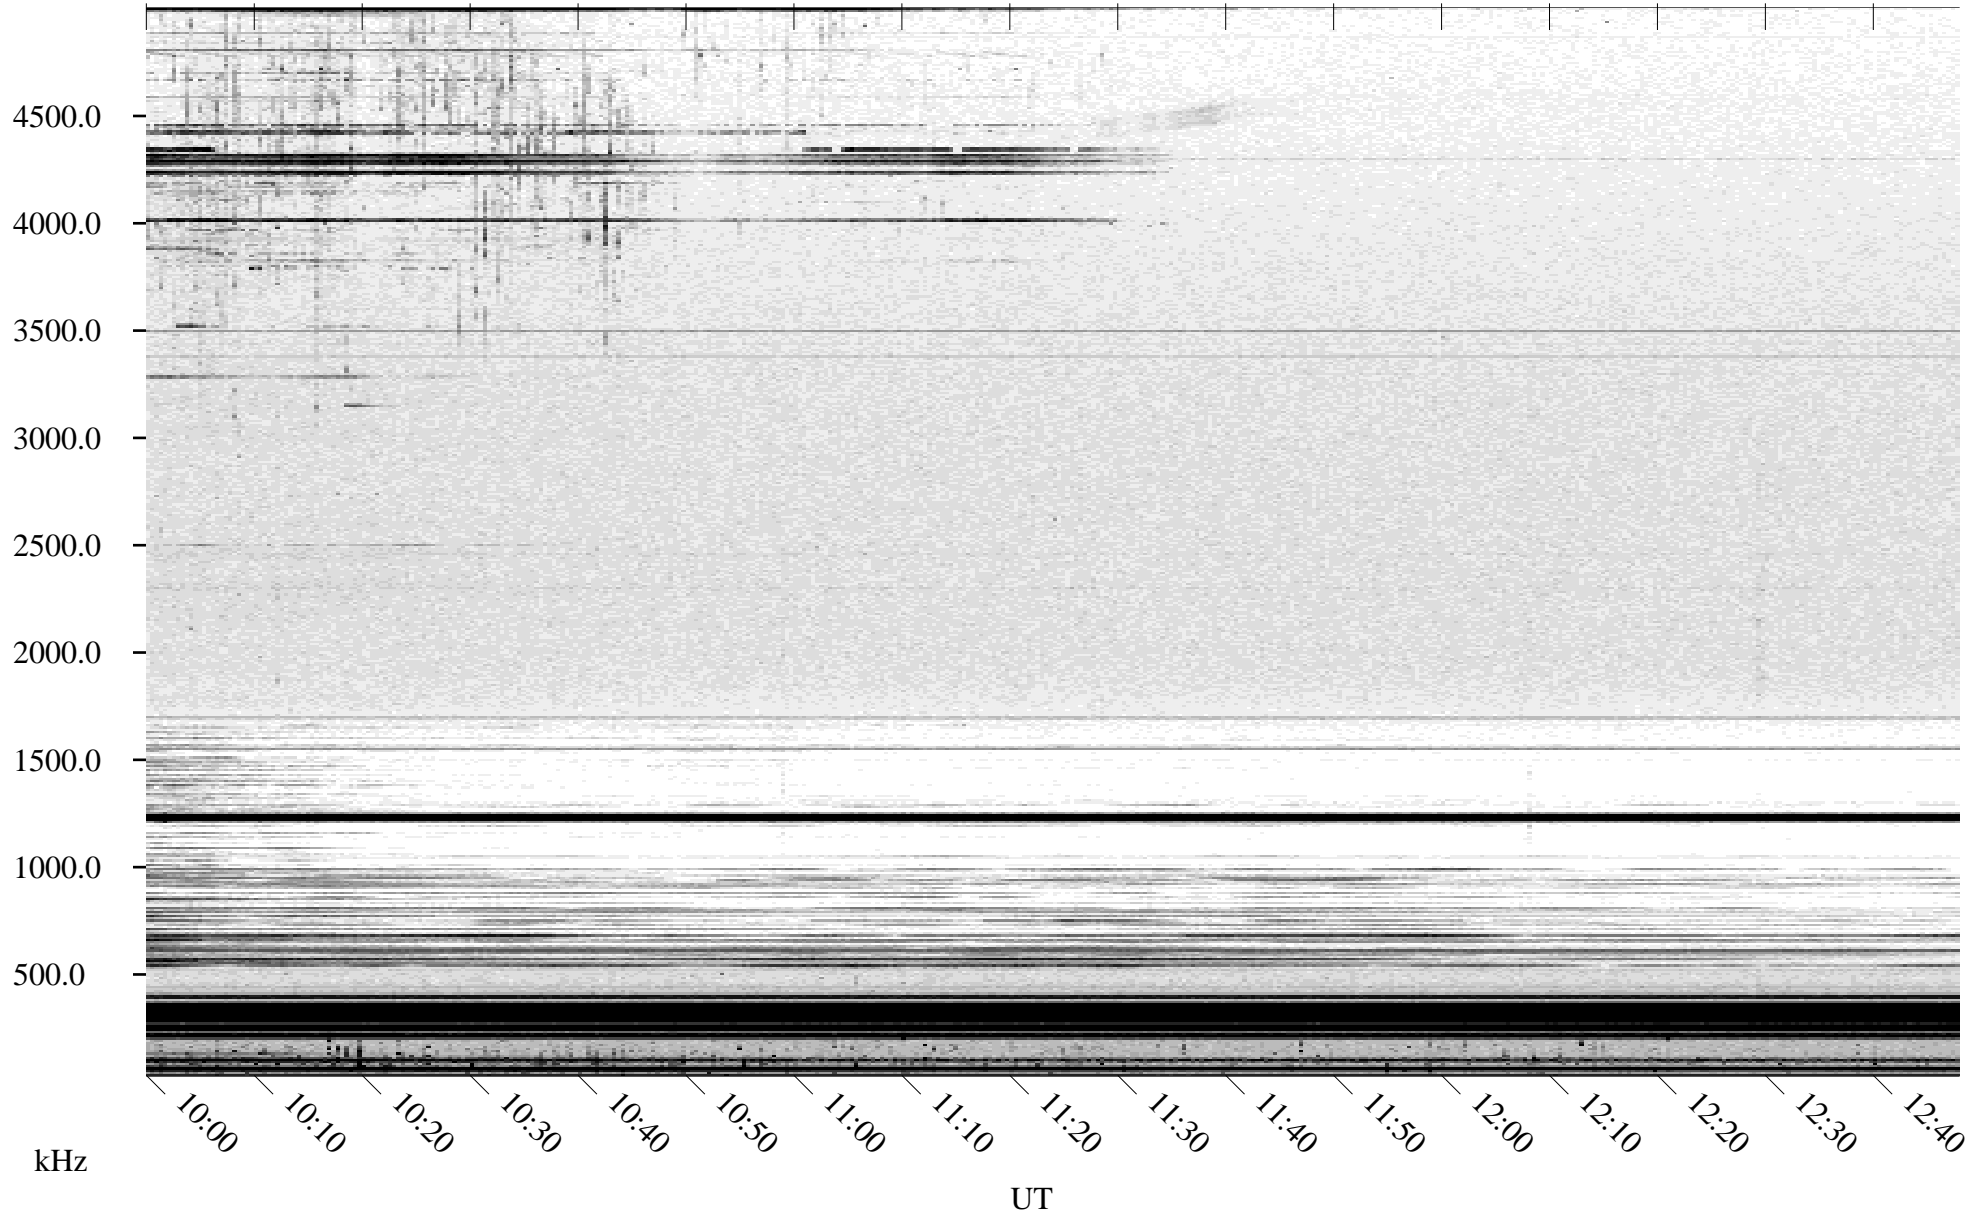

05/23/2004 Churchill, Manitoba

Linear Scale Black = 161 White = 15

ch04144l.r00m max_12

Page 1

05/23/2004 Churchill, Manitoba

Linear Scale Black = 161 White = 15

ch04144l.r00m max_12

Page 2

05/24/2004 Churchill, Manitoba

Linear Scale Black = 161 White = 15

ch04144l.r00m max_12

Page 3

05/24/2004 Churchill, Manitoba

Linear Scale Black = 161 White = 15

ch04144l.r00m max_12

Page 4

05/24/2004 Churchill, Manitoba

Linear Scale Black = 161 White = 15

ch04144l.r00m max_12

Page 5

05/24/2004 Churchill, Manitoba

Linear Scale Black = 161 White = 15

ch04144l.r00m max_12

Page 6

05/24/2004 Churchill, Manitoba

Linear Scale

Black = 161

White = 15

ch04144l.r00m max_12

Page 7

05/24/2004 Churchill, Manitoba

Linear Scale Black = 161 White = 15