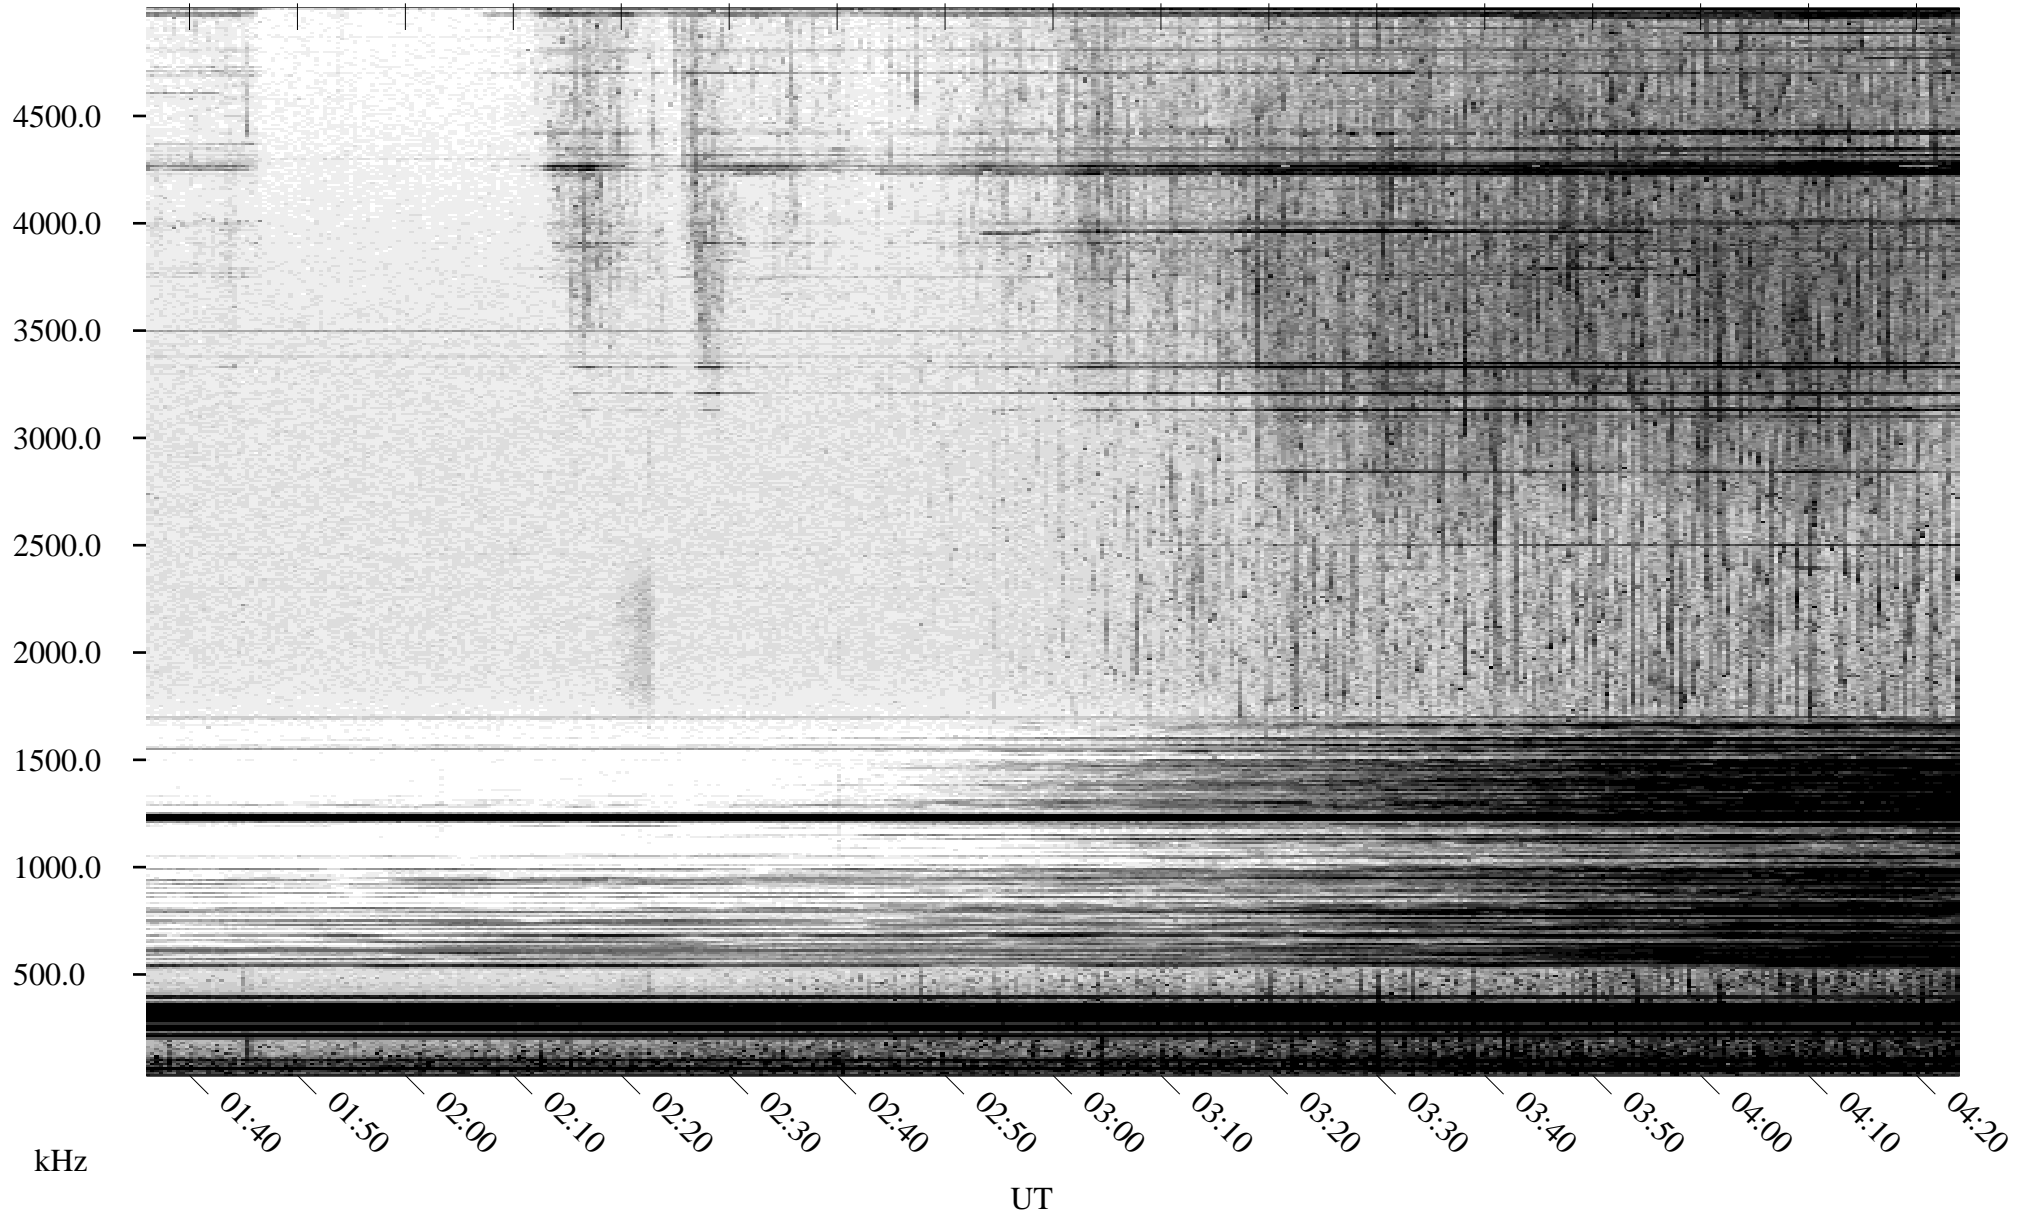

05/23/2004 Churchill, Manitoba

Linear Scale Black = 161 White = 15

ch04144l.r00m max_12

Page 1

05/23/2004 Churchill, Manitoba

Linear Scale Black = 161 White = 15

ch04144l.r00m max_12

Page 2

05/24/2004 Churchill, Manitoba

Linear Scale Black = 161 White = 15

ch04144l.r00m max_12

Page 3

05/24/2004 Churchill, Manitoba

Linear Scale Black = 161 White = 15

ch04144l.r00m max_12

Page 4

05/24/2004 Churchill, Manitoba

Linear Scale Black = 161 White = 15

ch04144l.r00m max_12

Page 5

05/24/2004 Churchill, Manitoba

Linear Scale Black = 161 White = 15

ch04144l.r00m max_12

Page 6

05/24/2004 Churchill, Manitoba

Linear Scale

Black = 161

White = 15

ch04144l.r00m max_12

Page 7

05/24/2004 Churchill, Manitoba

Linear Scale Black = 161 White = 15