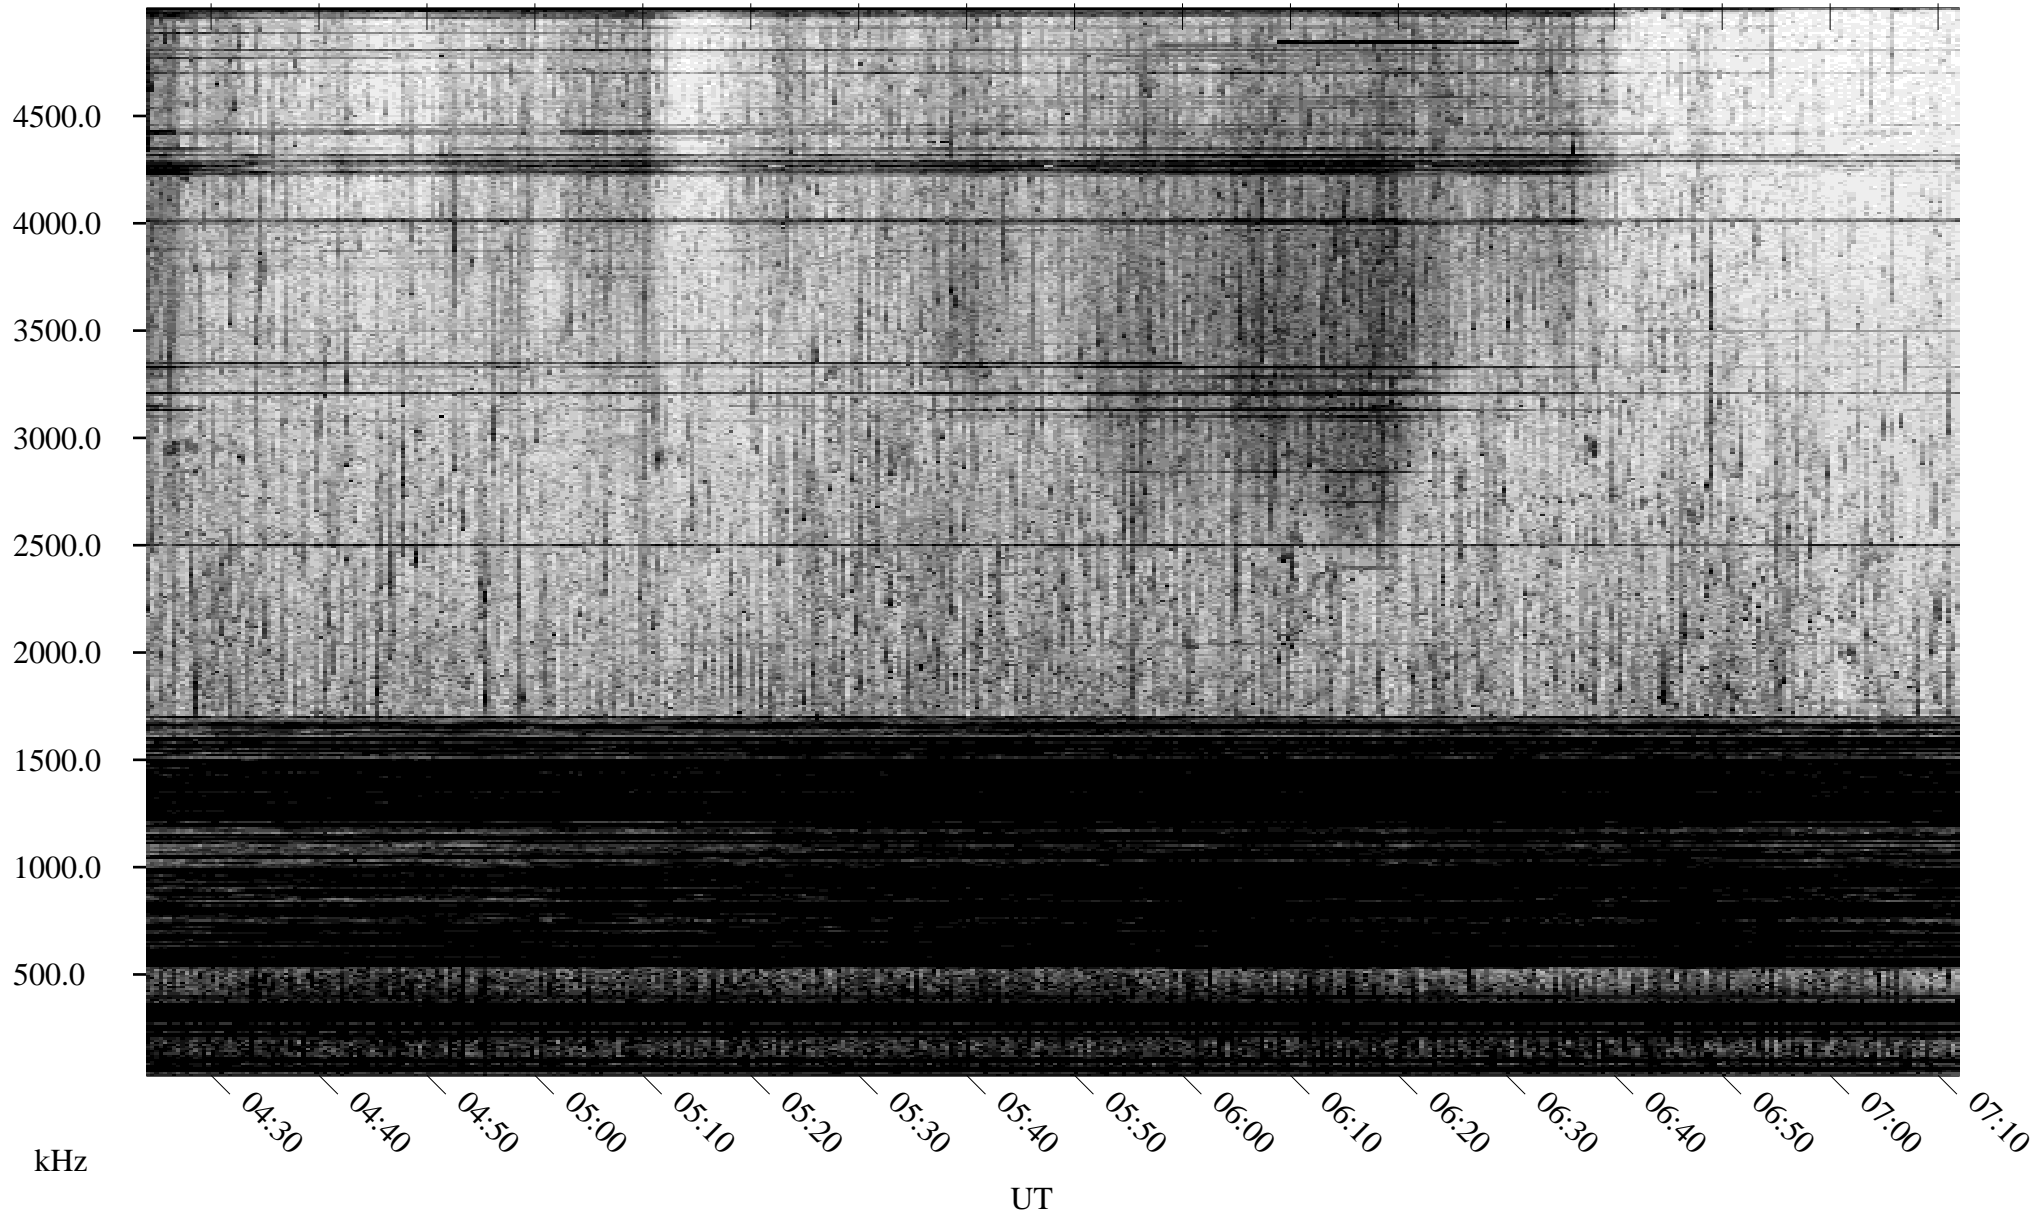

05/23/2004 Churchill, Manitoba

Linear Scale Black = 161 White = 15

ch04144l.r00m max_12

Page 1

05/23/2004 Churchill, Manitoba

Linear Scale Black = 161 White = 15

ch04144l.r00m max_12

Page 2

05/24/2004 Churchill, Manitoba

Linear Scale Black = 161 White = 15

ch04144l.r00m max_12

Page 3

05/24/2004 Churchill, Manitoba

Linear Scale Black = 161 White = 15

ch04144l.r00m max_12

Page 4

05/24/2004 Churchill, Manitoba

Linear Scale Black = 161 White = 15

ch04144l.r00m max_12

Page 5

05/24/2004 Churchill, Manitoba

Linear Scale Black = 161 White = 15

ch04144l.r00m max_12

Page 6

05/24/2004 Churchill, Manitoba

Linear Scale

Black = 161

White = 15

ch04144l.r00m max_12

Page 7

05/24/2004 Churchill, Manitoba

Linear Scale Black = 161 White = 15