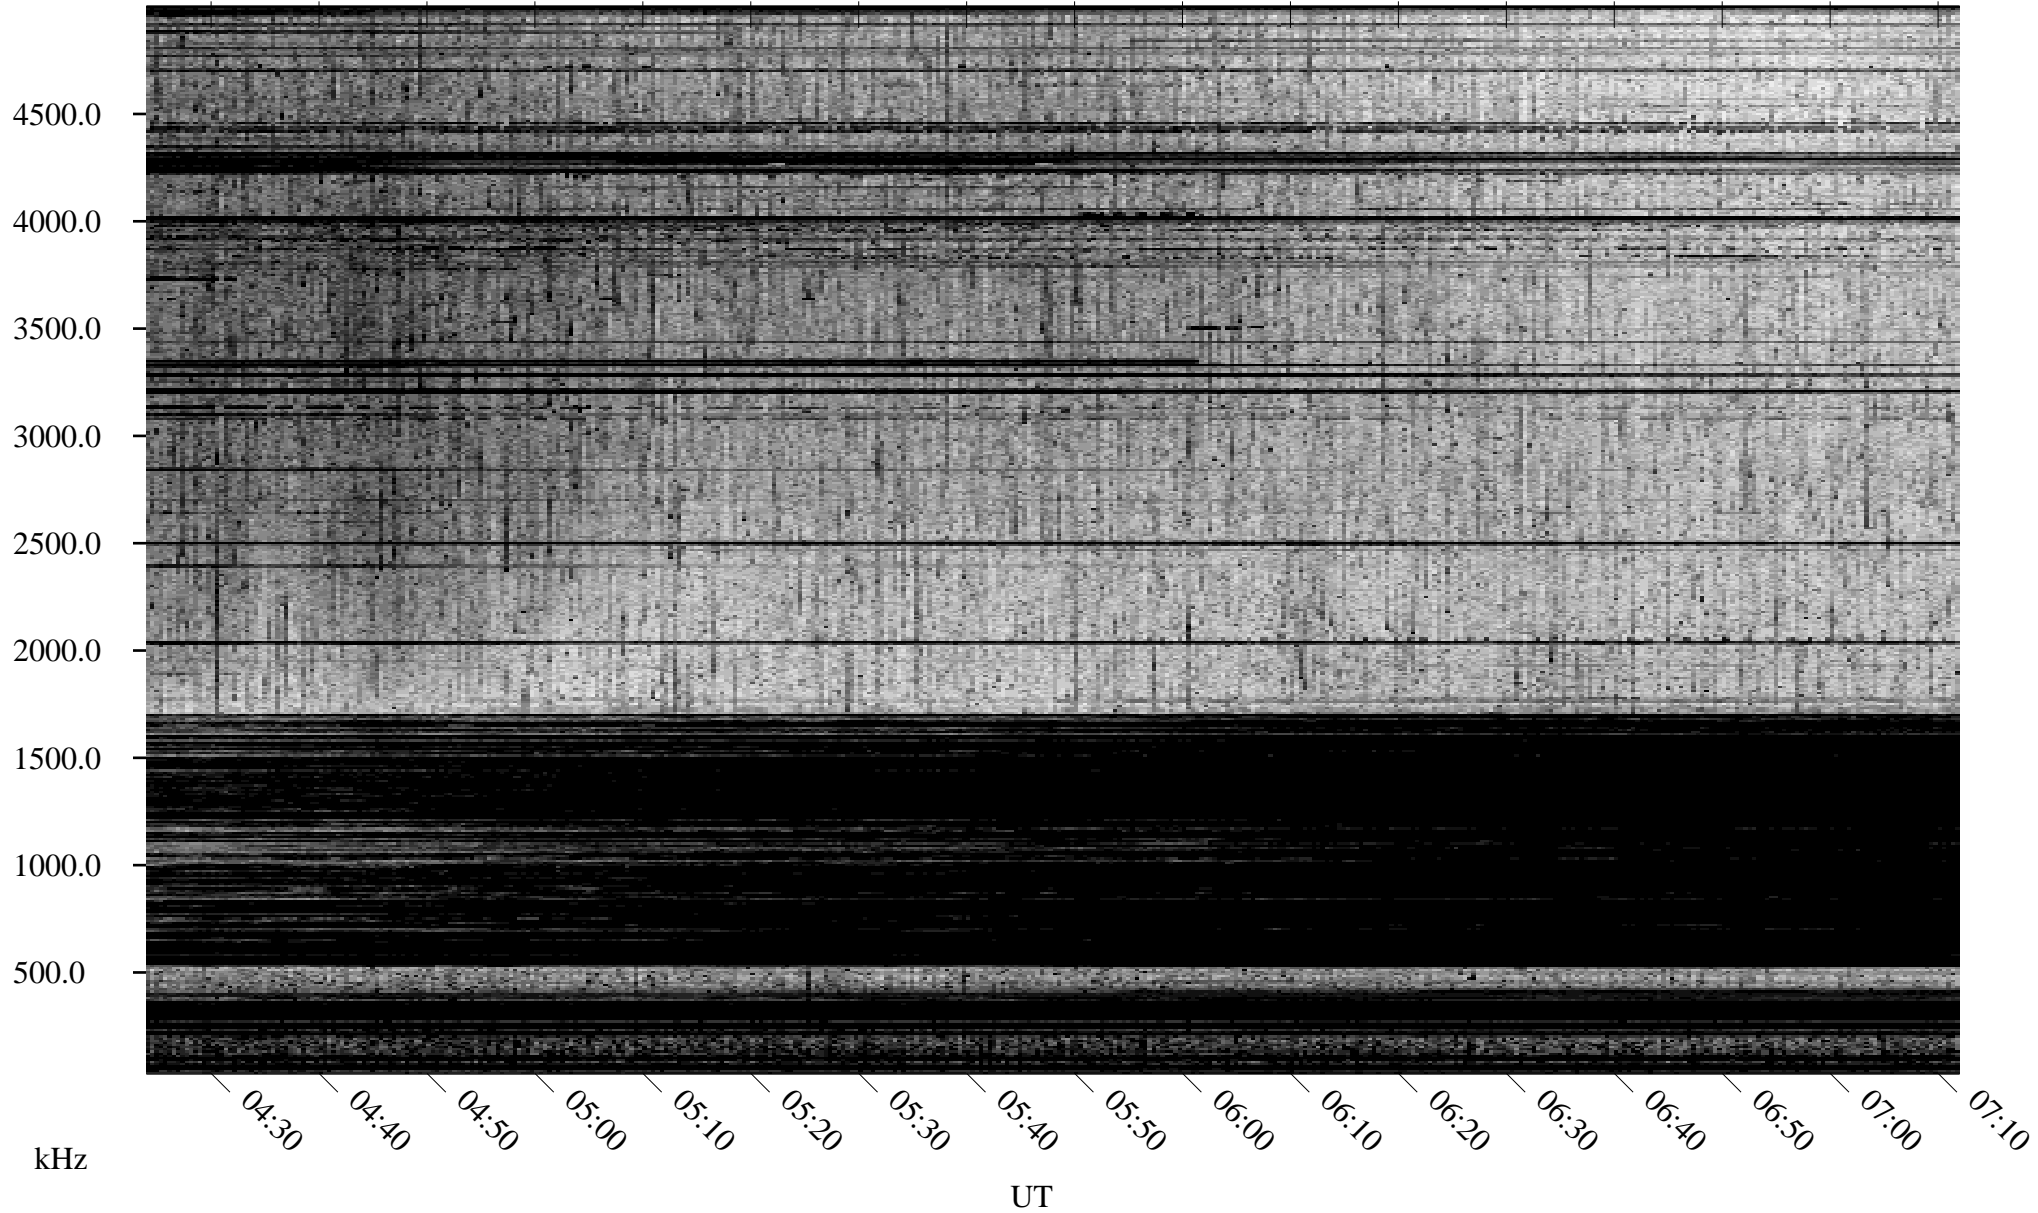

05/25/2004 Churchill, Manitoba

Linear Scale Black = 161 White = 15

ch04146l.r00m max_12

Page 1

05/25/2004 Churchill, Manitoba

Linear Scale Black = 161 White = 15

ch04146l.r00m max_12

Page 2

05/26/2004 Churchill, Manitoba

Linear Scale Black = 161 White = 15

ch04146l.r00m max_12

Page 3

05/26/2004 Churchill, Manitoba

Linear Scale Black = 161 White = 15

ch04146l.r00m max_12

Page 4

05/26/2004 Churchill, Manitoba

Linear Scale Black = 161 White = 15

ch04146l.r00m max_12

Page 5

05/26/2004 Churchill, Manitoba

Linear Scale Black = 161 White = 15

ch04146l.r00m max_12

Page 6

05/26/2004 Churchill, Manitoba

Linear Scale Black = 161 White = 15

ch04146l.r00m max_12

Page 7

05/26/2004 Churchill, Manitoba

Linear Scale Black = 161 White = 15

ch04146l.r00m max_12