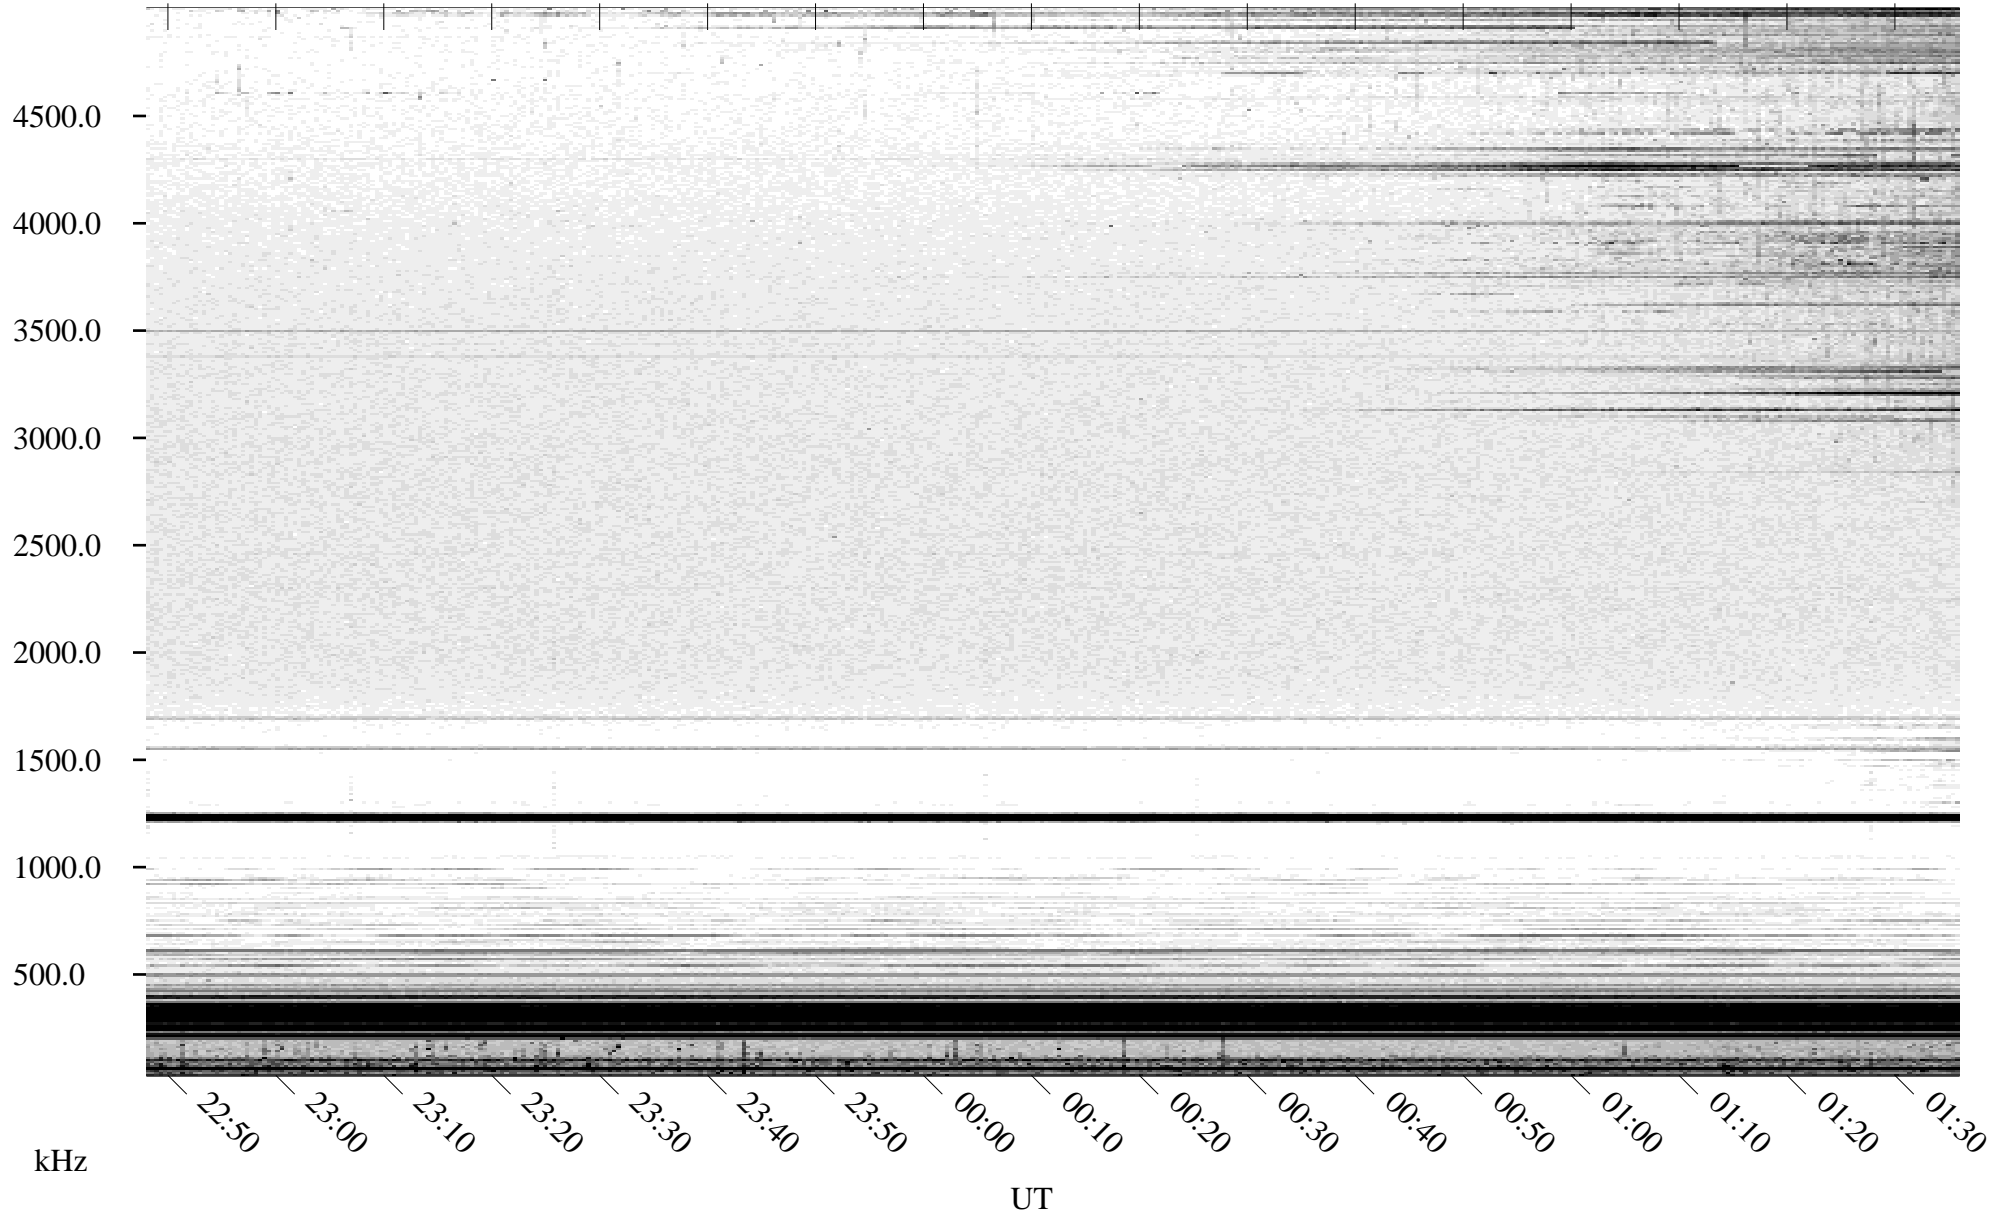

05/25/2004 Churchill, Manitoba

Linear Scale Black = 161 White = 15

ch04146l.r00m max_12

Page 1

05/25/2004 Churchill, Manitoba

Linear Scale Black = 161 White = 15

ch04146l.r00m max_12

Page 2

05/26/2004 Churchill, Manitoba

Linear Scale Black = 161 White = 15

ch04146l.r00m max_12

Page 3

05/26/2004 Churchill, Manitoba

Linear Scale Black = 161 White = 15

ch04146l.r00m max_12

Page 4

05/26/2004 Churchill, Manitoba

Linear Scale Black = 161 White = 15

ch04146l.r00m max_12

Page 5

05/26/2004 Churchill, Manitoba

Linear Scale Black = 161 White = 15

ch04146l.r00m max_12

Page 6

05/26/2004 Churchill, Manitoba

Linear Scale Black = 161 White = 15

ch04146l.r00m max_12

Page 7

05/26/2004 Churchill, Manitoba

Linear Scale Black = 161 White = 15

ch04146l.r00m max_12