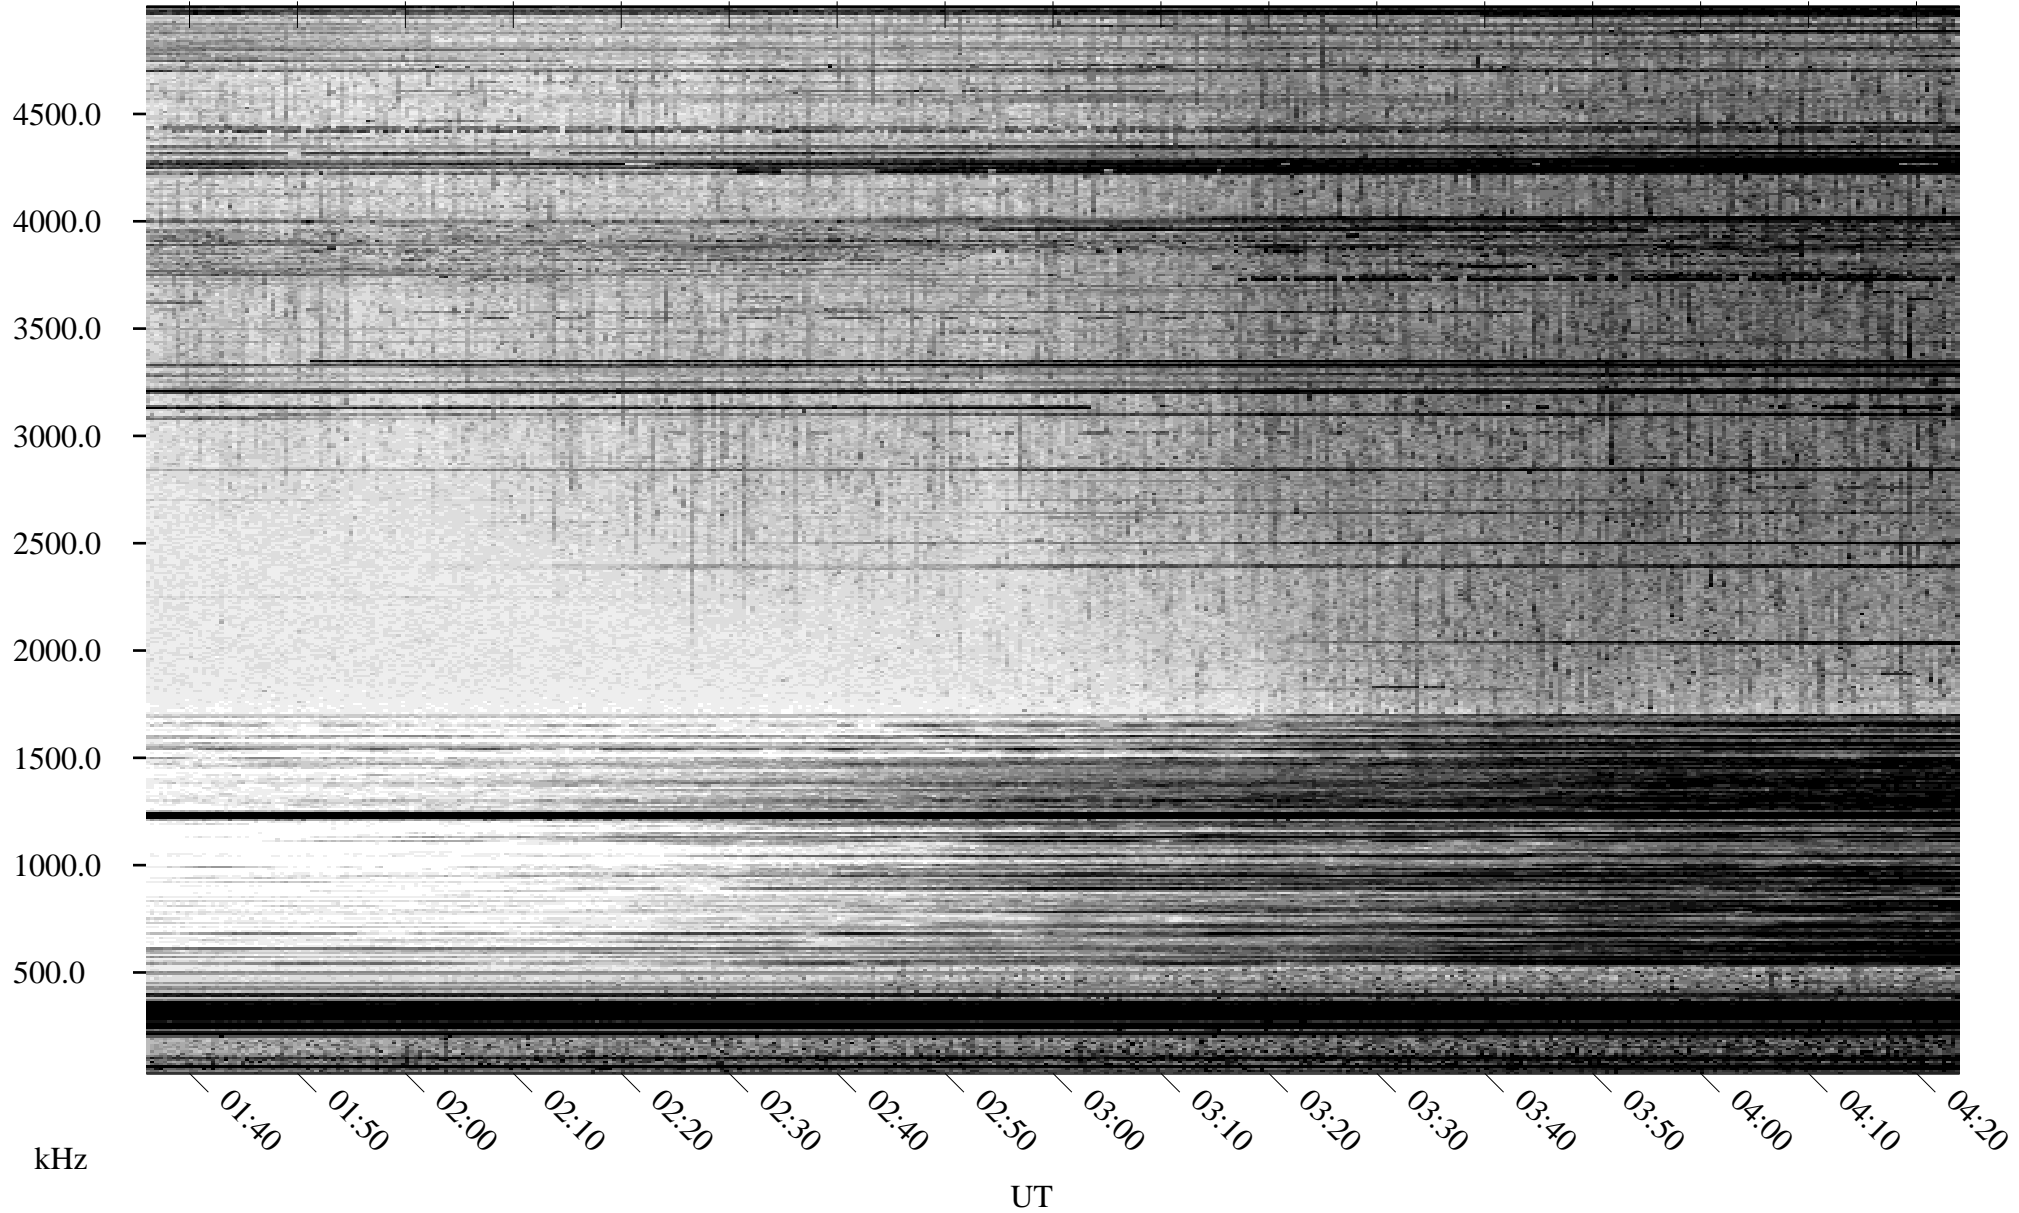

05/25/2004 Churchill, Manitoba

Linear Scale Black = 161 White = 15

ch04146l.r00m max_12

Page 1

05/25/2004 Churchill, Manitoba

Linear Scale Black = 161 White = 15

ch04146l.r00m max_12

Page 2

05/26/2004 Churchill, Manitoba

Linear Scale Black = 161 White = 15

ch04146l.r00m max_12

Page 3

05/26/2004 Churchill, Manitoba

Linear Scale Black = 161 White = 15

ch04146l.r00m max_12

Page 4

05/26/2004 Churchill, Manitoba

Linear Scale Black = 161 White = 15

ch04146l.r00m max_12

Page 5

05/26/2004 Churchill, Manitoba

Linear Scale Black = 161 White = 15

ch04146l.r00m max_12

Page 6

05/26/2004 Churchill, Manitoba

Linear Scale Black = 161 White = 15

ch04146l.r00m max_12

Page 7

05/26/2004 Churchill, Manitoba

Linear Scale Black = 161 White = 15

ch04146l.r00m max_12