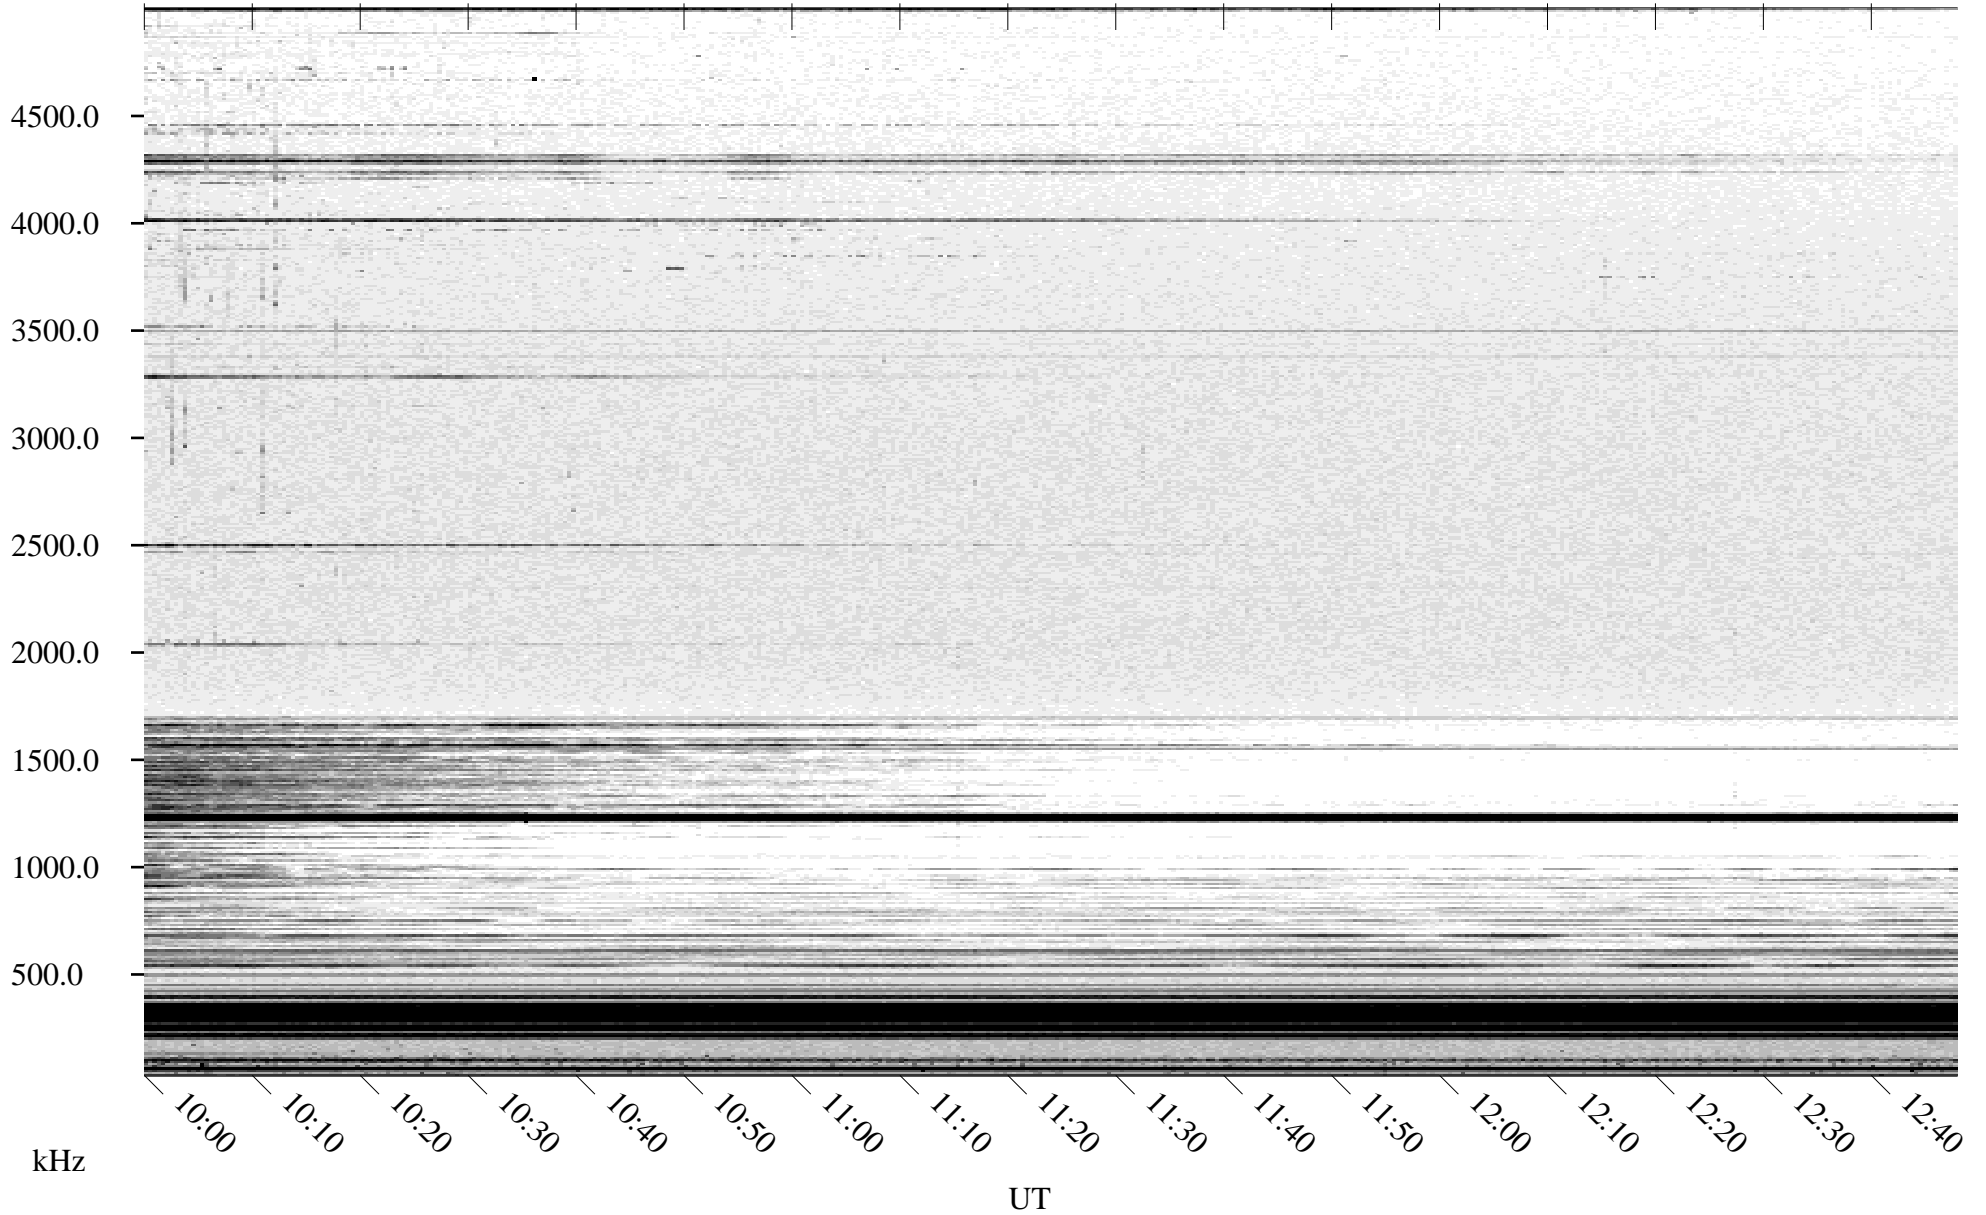

05/25/2004 Churchill, Manitoba

Linear Scale Black = 161 White = 15

ch04146l.r00m max_12

Page 1

05/25/2004 Churchill, Manitoba

Linear Scale Black = 161 White = 15

ch04146l.r00m max_12

Page 2

05/26/2004 Churchill, Manitoba

Linear Scale Black = 161 White = 15

ch04146l.r00m max_12

Page 3

05/26/2004 Churchill, Manitoba

Linear Scale Black = 161 White = 15

ch04146l.r00m max_12

Page 4

05/26/2004 Churchill, Manitoba

Linear Scale Black = 161 White = 15

ch04146l.r00m max_12

Page 5

05/26/2004 Churchill, Manitoba

Linear Scale Black = 161 White = 15

ch04146l.r00m max_12

Page 6

05/26/2004 Churchill, Manitoba

Linear Scale Black = 161 White = 15

ch04146l.r00m max_12

Page 7

05/26/2004 Churchill, Manitoba

Linear Scale Black = 161 White = 15

ch04146l.r00m max_12