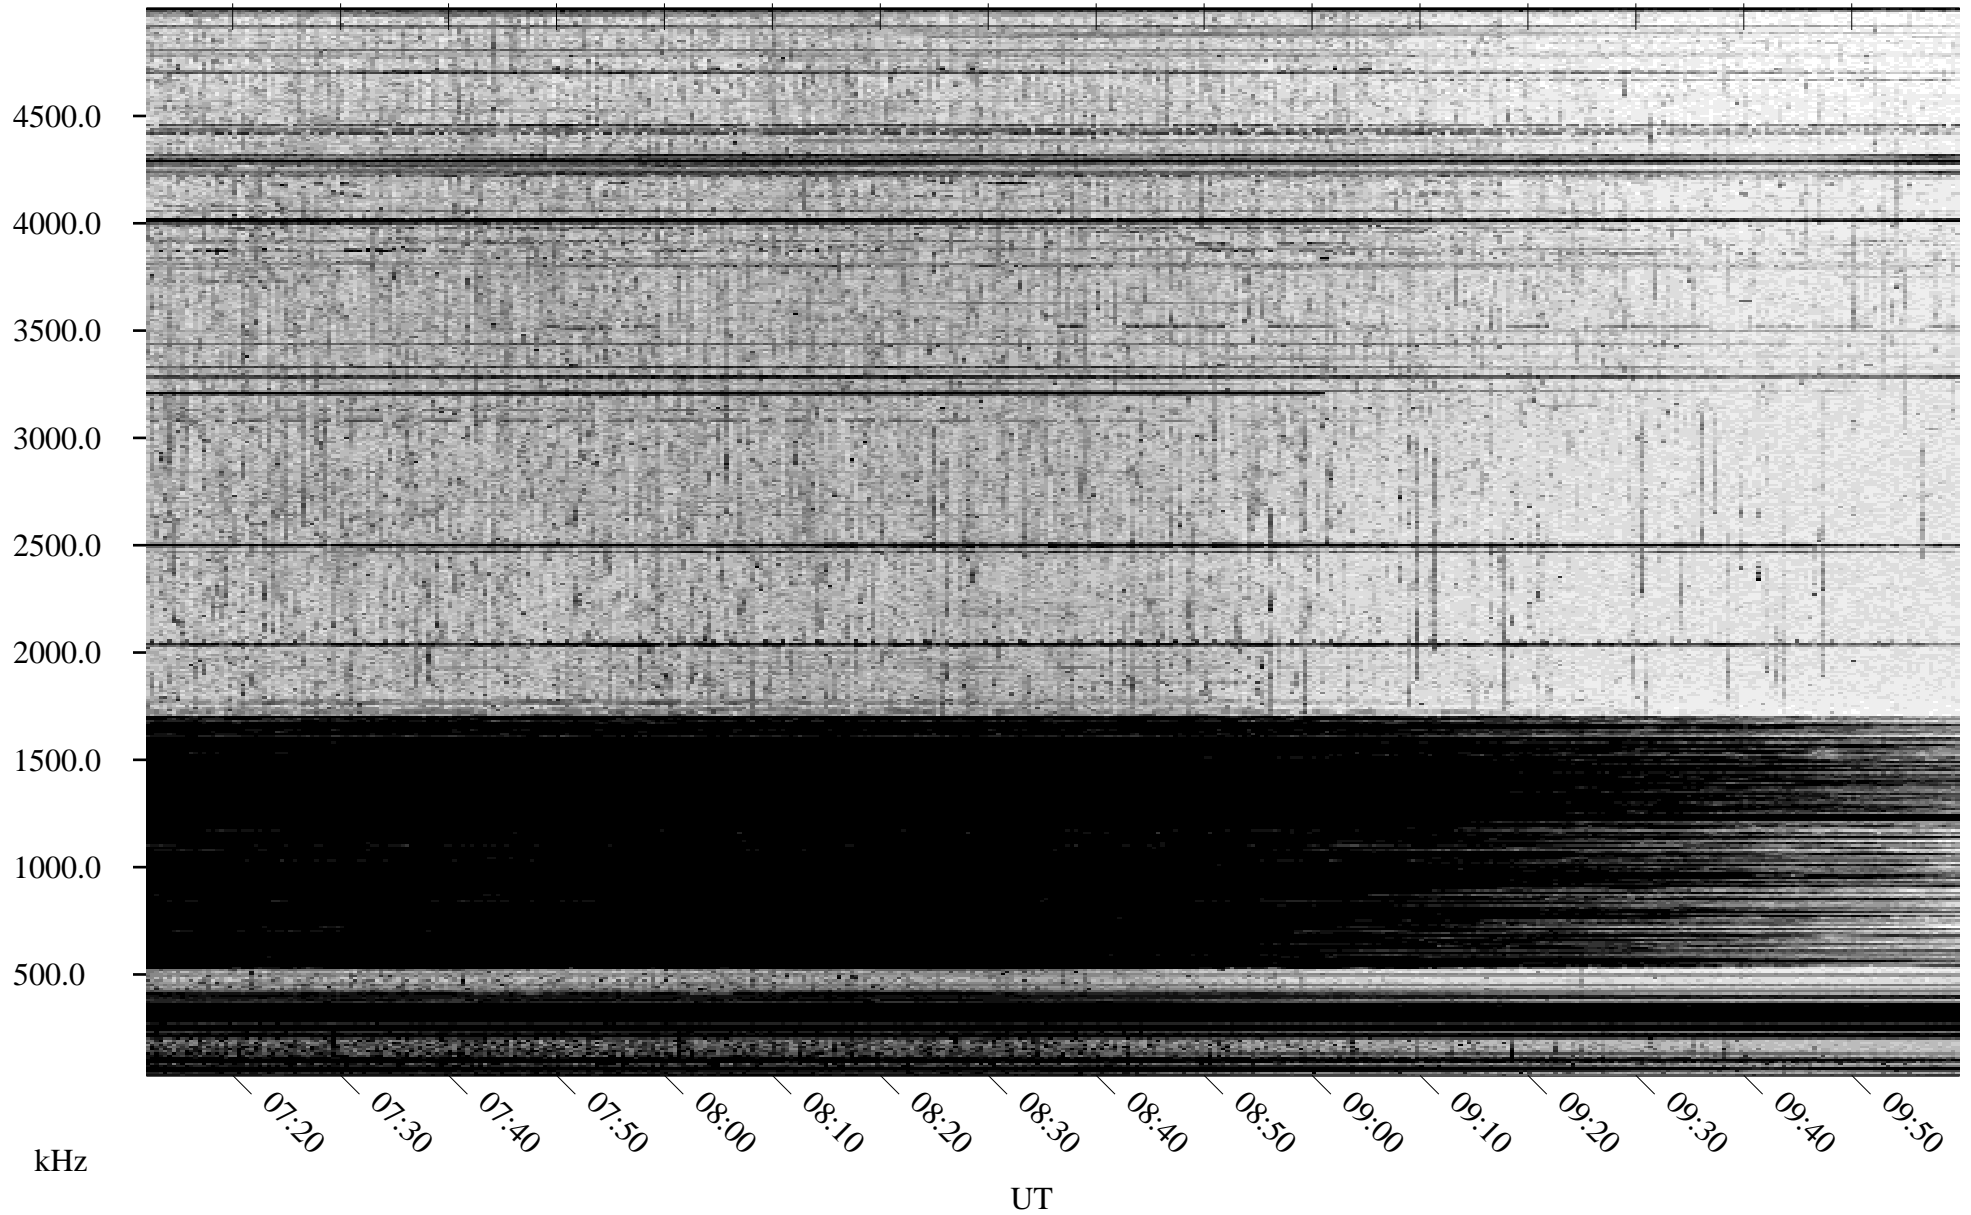

05/25/2004 Churchill, Manitoba

Linear Scale Black = 161 White = 15

ch04146l.r00m max_12

Page 1

05/25/2004 Churchill, Manitoba

Linear Scale Black = 161 White = 15

ch04146l.r00m max_12

Page 2

05/26/2004 Churchill, Manitoba

Linear Scale Black = 161 White = 15

ch04146l.r00m max_12

Page 3

05/26/2004 Churchill, Manitoba

Linear Scale Black = 161 White = 15

ch04146l.r00m max_12

Page 4

05/26/2004 Churchill, Manitoba

Linear Scale Black = 161 White = 15

ch04146l.r00m max_12

Page 5

05/26/2004 Churchill, Manitoba

Linear Scale Black = 161 White = 15

ch04146l.r00m max_12

Page 6

05/26/2004 Churchill, Manitoba

Linear Scale Black = 161 White = 15

ch04146l.r00m max_12

Page 7

05/26/2004 Churchill, Manitoba

Linear Scale Black = 161 White = 15

ch04146l.r00m max_12