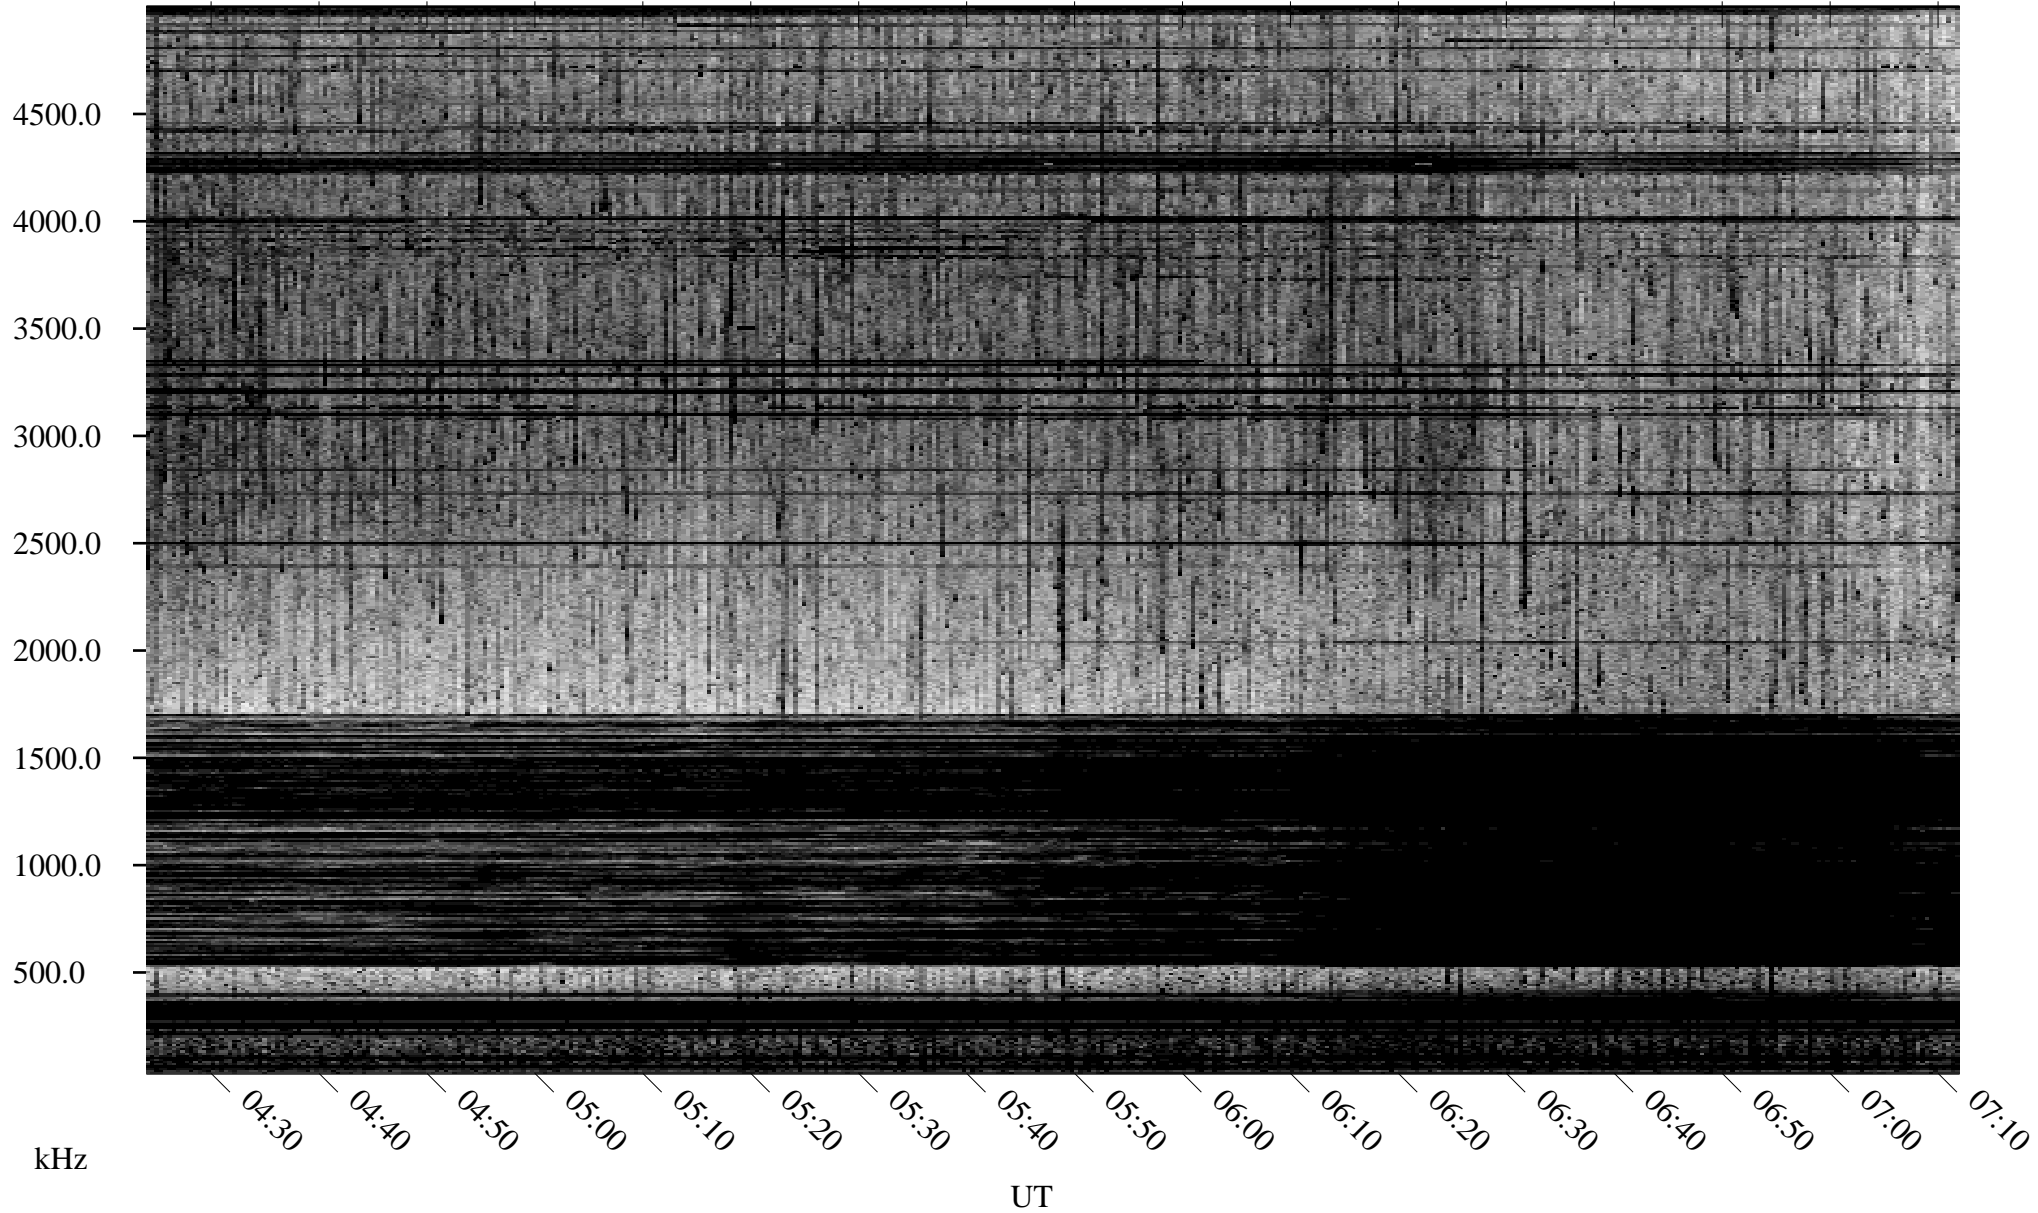

05/26/2004 Churchill, Manitoba

Linear Scale Black = 161 White = 15

ch04147l.r00m max_12

Page 1

05/26/2004 Churchill, Manitoba

Linear Scale Black = 161 White = 15

ch04147l.r00m max_12

Page 2

05/27/2004 Churchill, Manitoba

Linear Scale Black = 161 White = 15

ch04147l.r00m max_12

Page 3

05/27/2004 Churchill, Manitoba

Linear Scale Black = 161 White = 15

ch04147l.r00m max_12

Page 4

05/27/2004 Churchill, Manitoba

Linear Scale Black = 161 White = 15

ch04147l.r00m max_12

Page 5

05/27/2004 Churchill, Manitoba

Linear Scale Black = 161 White = 15

ch04147l.r00m max_12

Page 6

05/27/2004 Churchill, Manitoba

Linear Scale Black = 161 White = 15

ch04147l.r00m max_12

Page 7

05/27/2004 Churchill, Manitoba

Linear Scale Black = 161 White = 15

ch04147l.r00m max_12