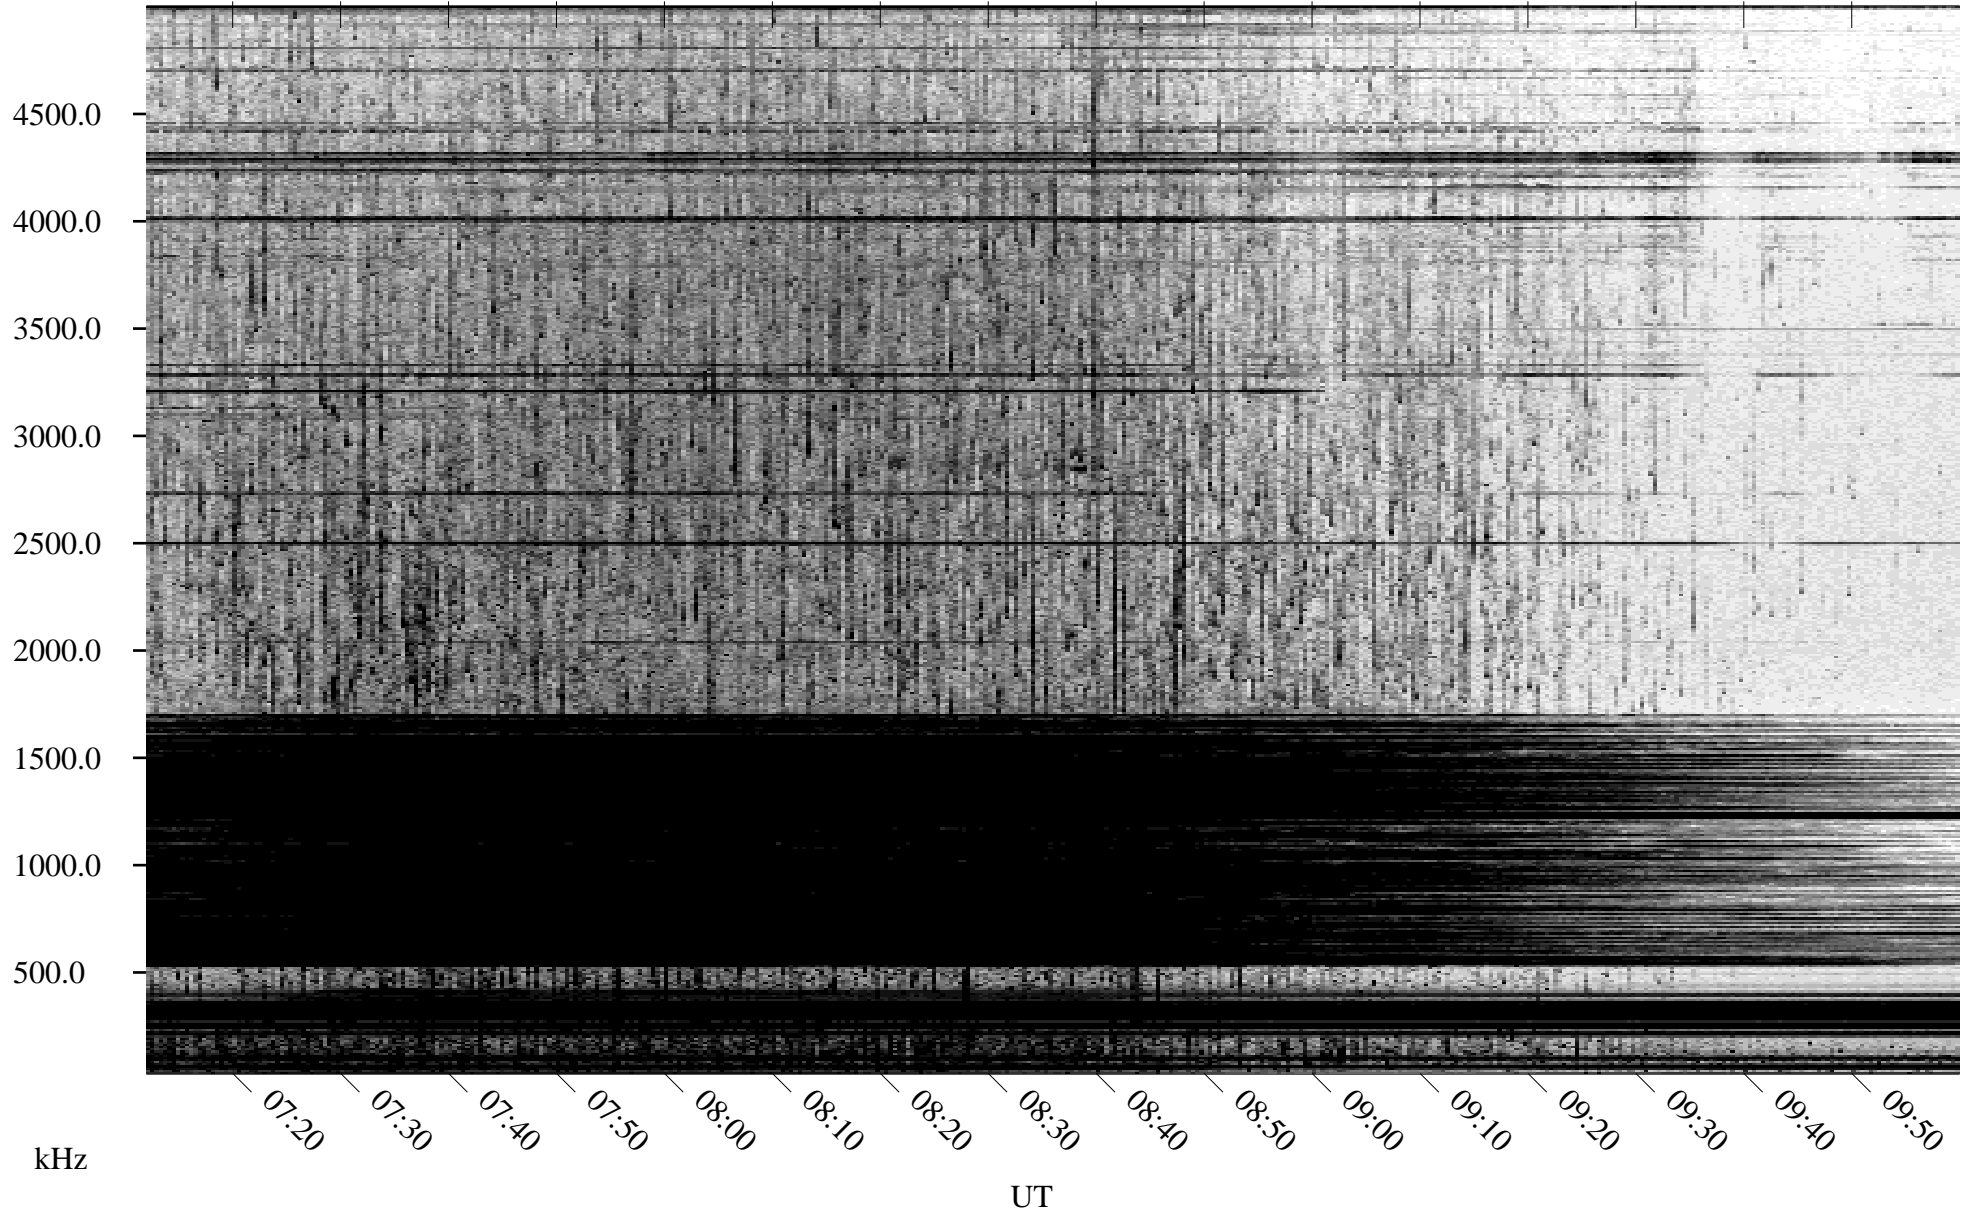

05/26/2004 Churchill, Manitoba

Linear Scale Black = 161 White = 15

ch04147l.r00m max_12

Page 1

05/26/2004 Churchill, Manitoba

Linear Scale Black = 161 White = 15

ch04147l.r00m max_12

Page 2

05/27/2004 Churchill, Manitoba

Linear Scale Black = 161 White = 15

ch04147l.r00m max_12

Page 3

05/27/2004 Churchill, Manitoba

Linear Scale Black = 161 White = 15

ch04147l.r00m max_12

Page 4

05/27/2004 Churchill, Manitoba

Linear Scale Black = 161 White = 15

ch04147l.r00m max_12

Page 5

05/27/2004 Churchill, Manitoba

Linear Scale Black = 161 White = 15

ch04147l.r00m max_12

Page 6

05/27/2004 Churchill, Manitoba

Linear Scale Black = 161 White = 15

ch04147l.r00m max_12

Page 7

05/27/2004 Churchill, Manitoba

Linear Scale Black = 161 White = 15

ch04147l.r00m max_12