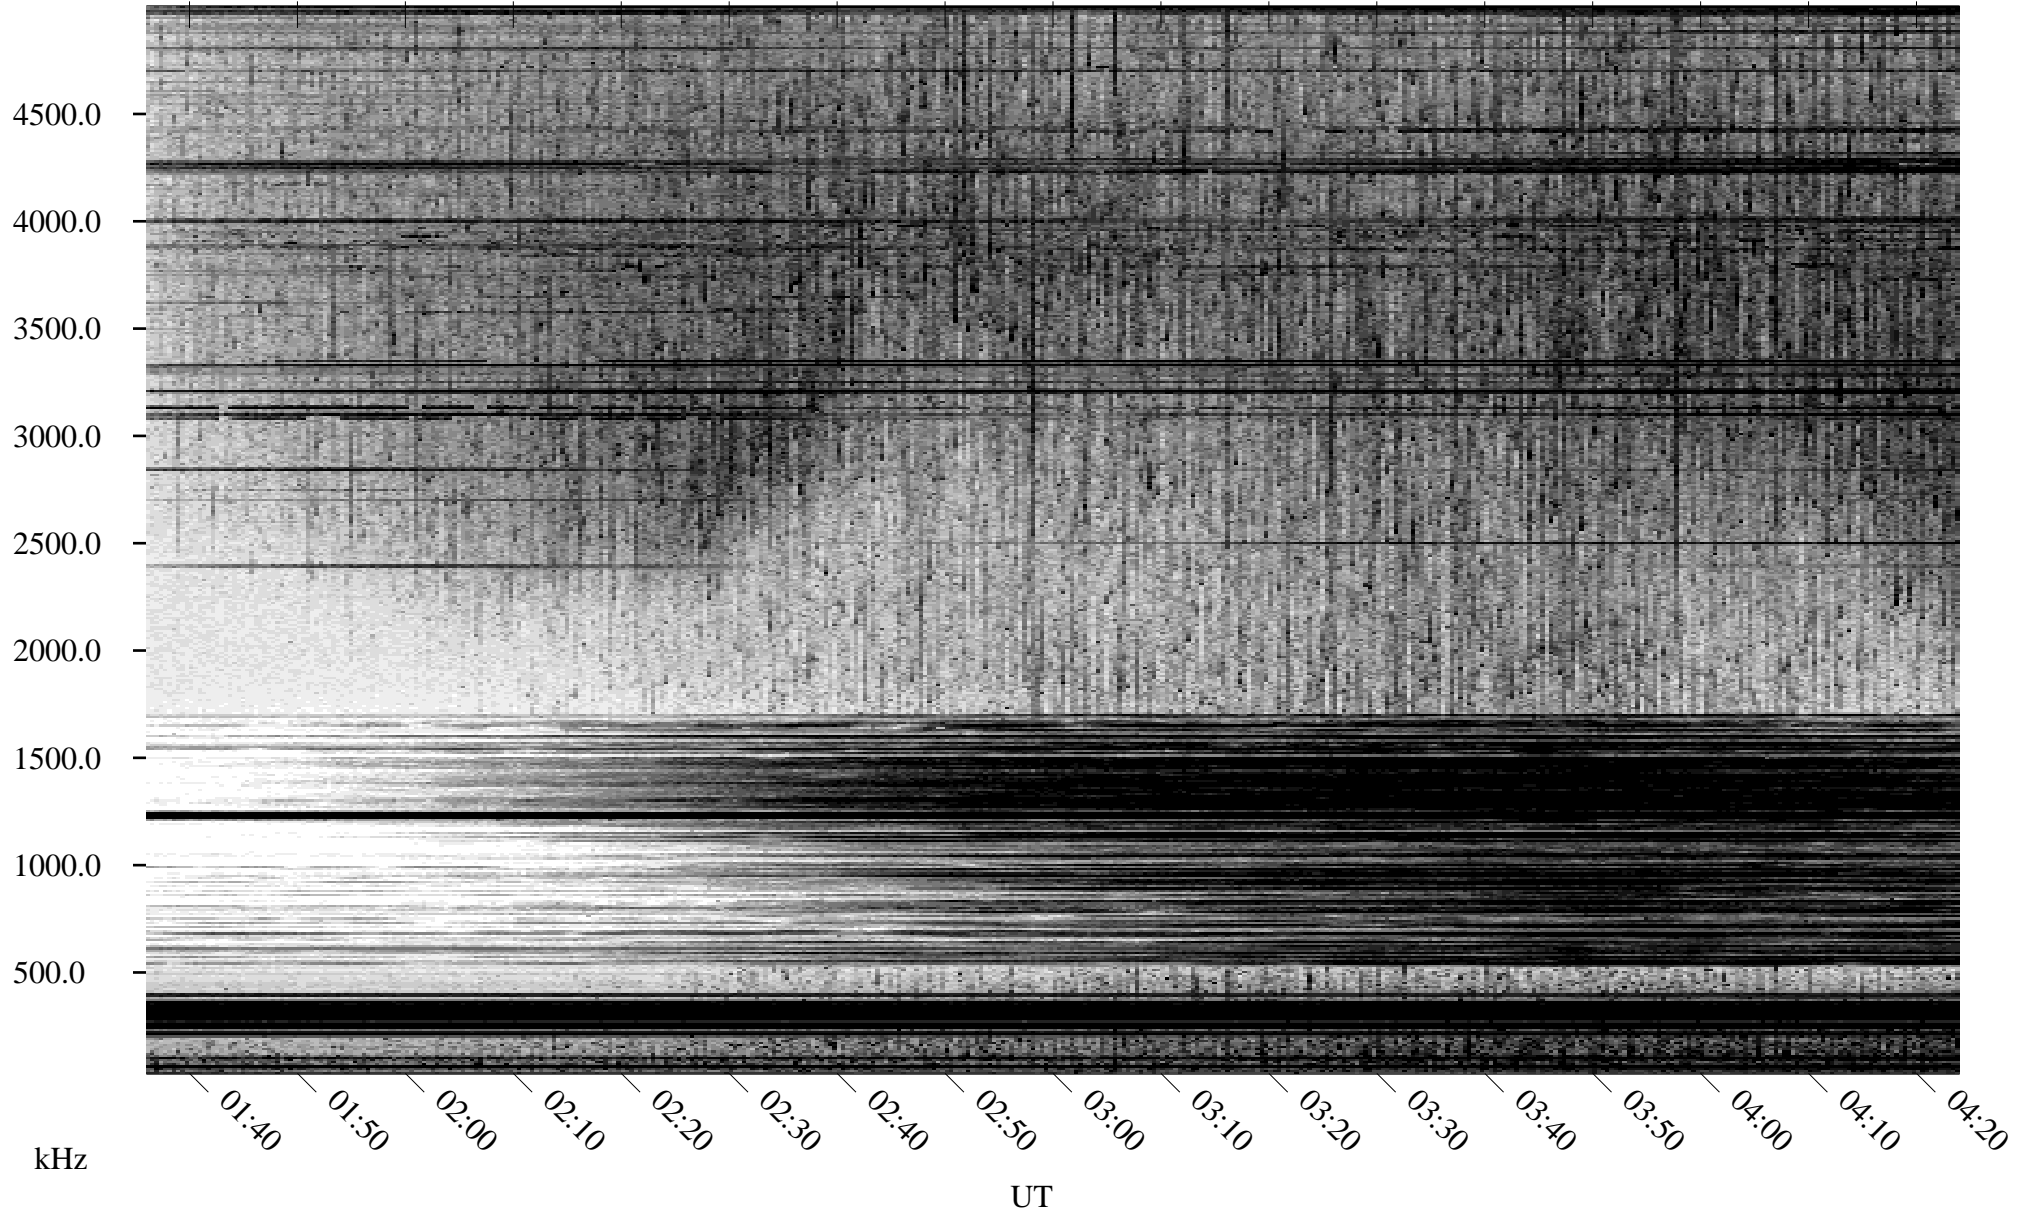

05/26/2004 Churchill, Manitoba

Linear Scale Black = 161 White = 15

ch04147l.r00m max_12

Page 1

05/26/2004 Churchill, Manitoba

Linear Scale Black = 161 White = 15

ch04147l.r00m max_12

Page 2

05/27/2004 Churchill, Manitoba

Linear Scale Black = 161 White = 15

ch04147l.r00m max_12

Page 3

05/27/2004 Churchill, Manitoba

Linear Scale Black = 161 White = 15

ch04147l.r00m max_12

Page 4

05/27/2004 Churchill, Manitoba

Linear Scale Black = 161 White = 15

ch04147l.r00m max_12

Page 5

05/27/2004 Churchill, Manitoba

Linear Scale Black = 161 White = 15

ch04147l.r00m max_12

Page 6

05/27/2004 Churchill, Manitoba

Linear Scale Black = 161 White = 15

ch04147l.r00m max_12

Page 7

05/27/2004 Churchill, Manitoba

Linear Scale Black = 161 White = 15

ch04147l.r00m max_12