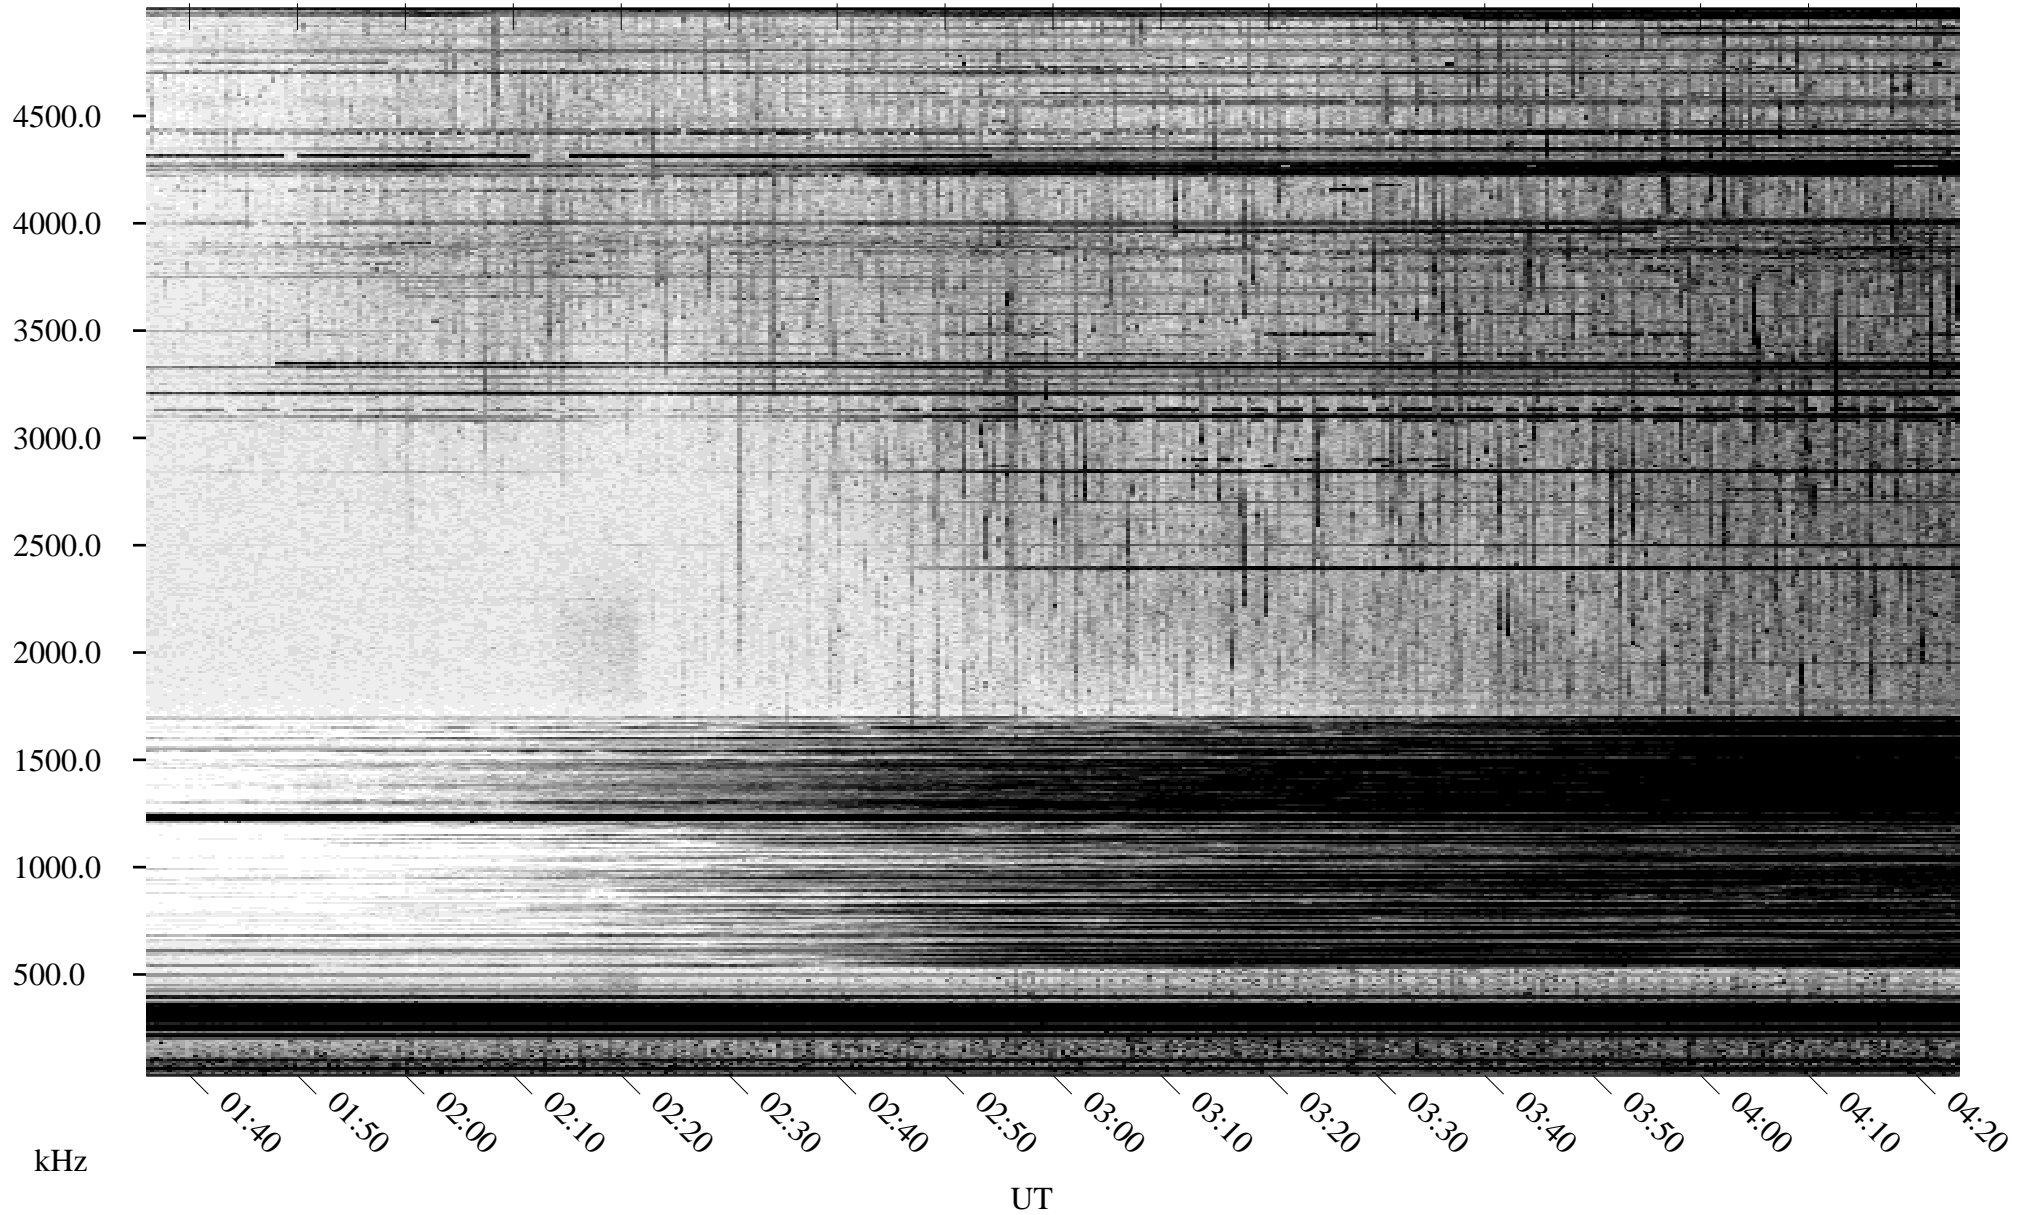

05/27/2004 Churchill, Manitoba

Linear Scale Black = 161 White = 15

ch04148l.r00m max_12

Page 1

05/27/2004 Churchill, Manitoba

Linear Scale Black = 161 White = 15

ch04148l.r00m max_12

Page 2

05/28/2004 Churchill, Manitoba

Linear Scale Black = 161 White = 15

ch04148l.r00m max_12

Page 3

05/28/2004 Churchill, Manitoba

Linear Scale Black = 161 White = 15

ch04148l.r00m max_12

Page 4

05/28/2004 Churchill, Manitoba

Linear Scale Black = 161 White = 15

ch04148l.r00m max_12

Page 5

05/28/2004 Churchill, Manitoba

Linear Scale Black = 161 White = 15

ch04148l.r00m max_12

Page 6

05/28/2004 Churchill, Manitoba

Linear Scale Black = 161 White = 15

ch04148l.r00m max_12

Page 7

05/28/2004 Churchill, Manitoba

Linear Scale

Black = 161

White = 15