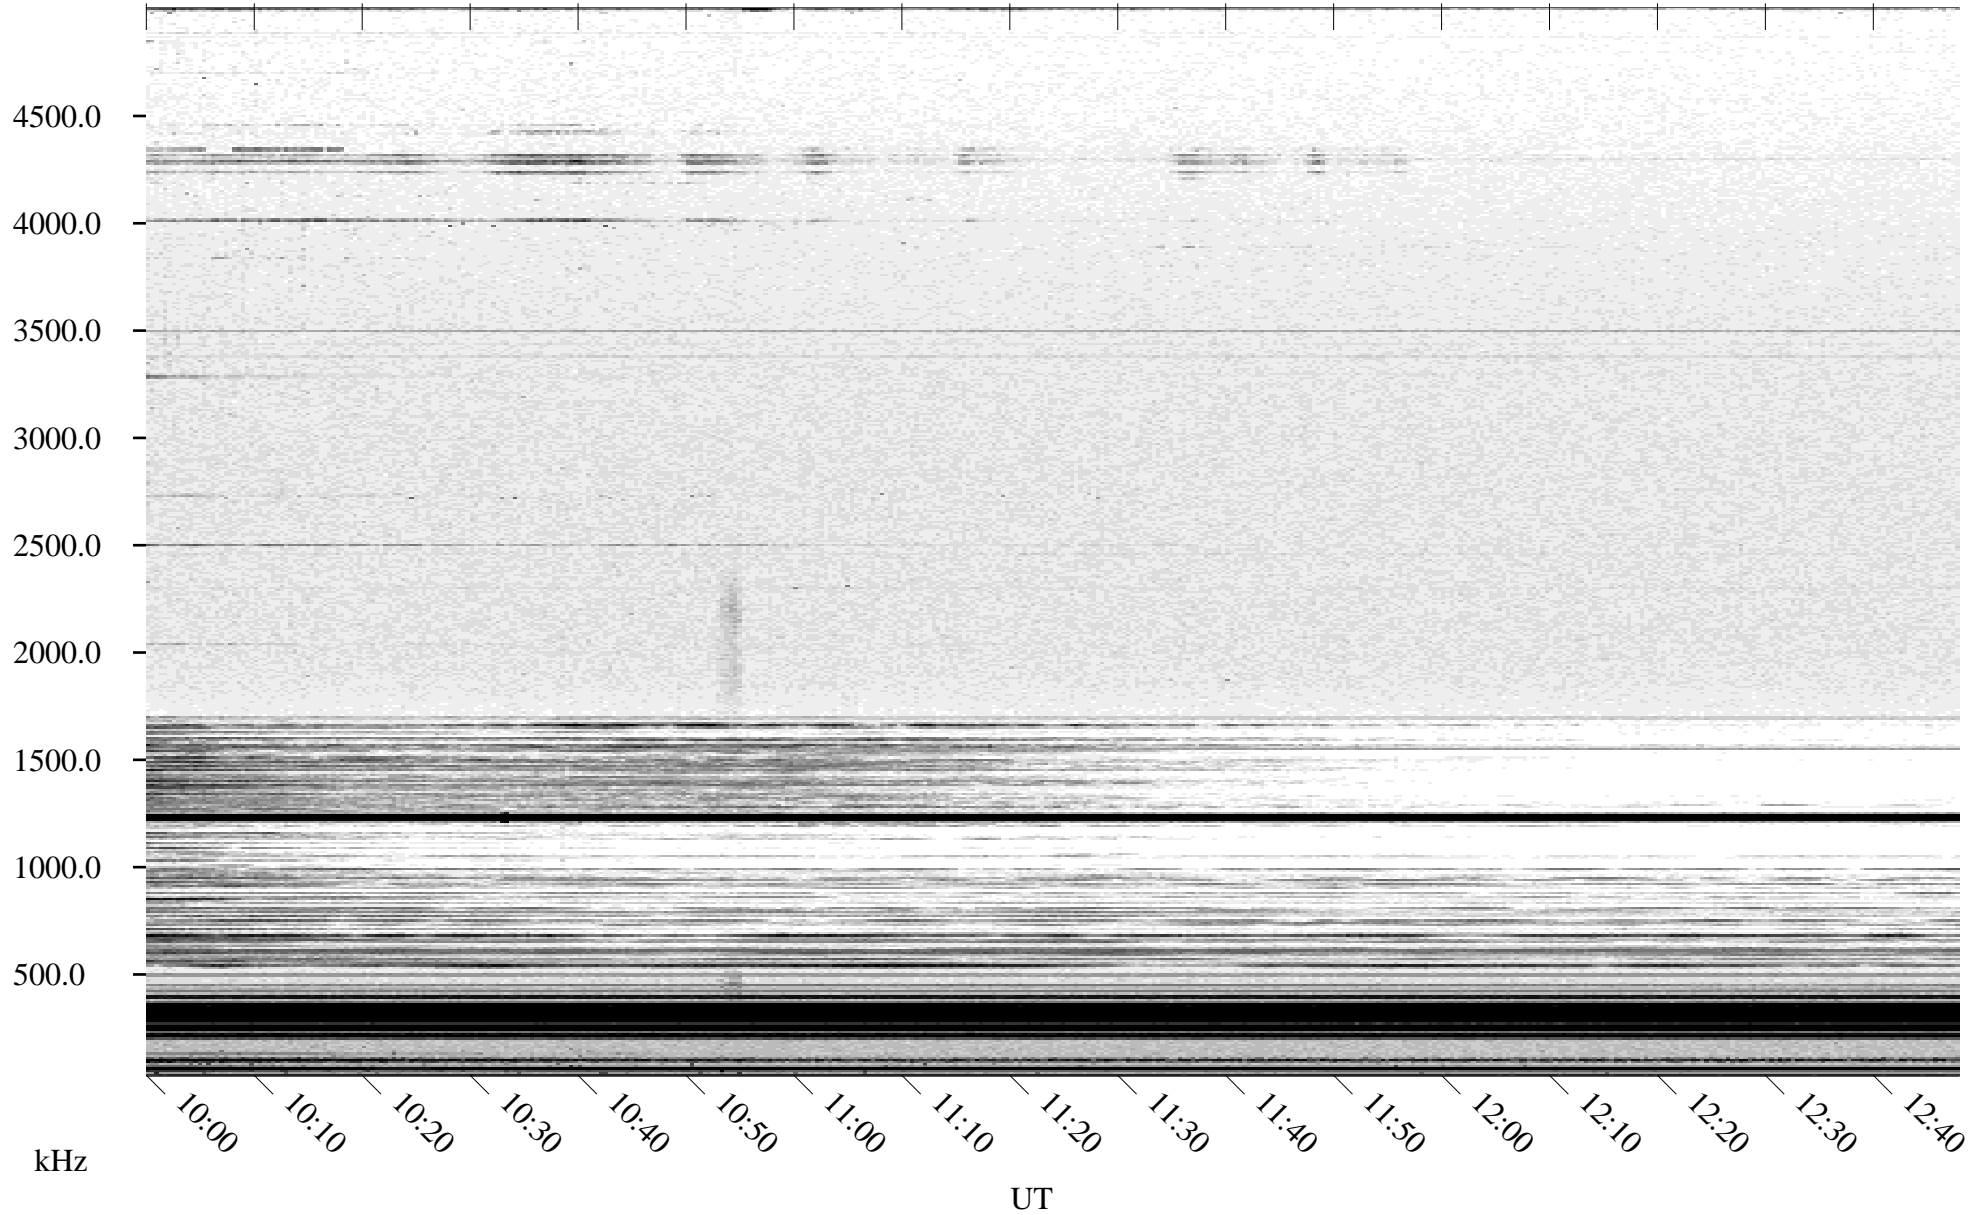

05/27/2004 Churchill, Manitoba

Linear Scale Black = 161 White = 15

ch04148l.r00m max_12

Page 1

05/27/2004 Churchill, Manitoba

Linear Scale Black = 161 White = 15

ch04148l.r00m max_12

Page 2

05/28/2004 Churchill, Manitoba

Linear Scale Black = 161 White = 15

ch04148l.r00m max_12

Page 3

05/28/2004 Churchill, Manitoba

Linear Scale Black = 161 White = 15

ch04148l.r00m max_12

Page 4

05/28/2004 Churchill, Manitoba

Linear Scale Black = 161 White = 15

ch04148l.r00m max_12

Page 5

05/28/2004 Churchill, Manitoba

Linear Scale Black = 161 White = 15

ch04148l.r00m max_12

Page 6

05/28/2004 Churchill, Manitoba

Linear Scale Black = 161 White = 15

ch04148l.r00m max_12

Page 7

05/28/2004 Churchill, Manitoba

Linear Scale

Black = 161

White = 15