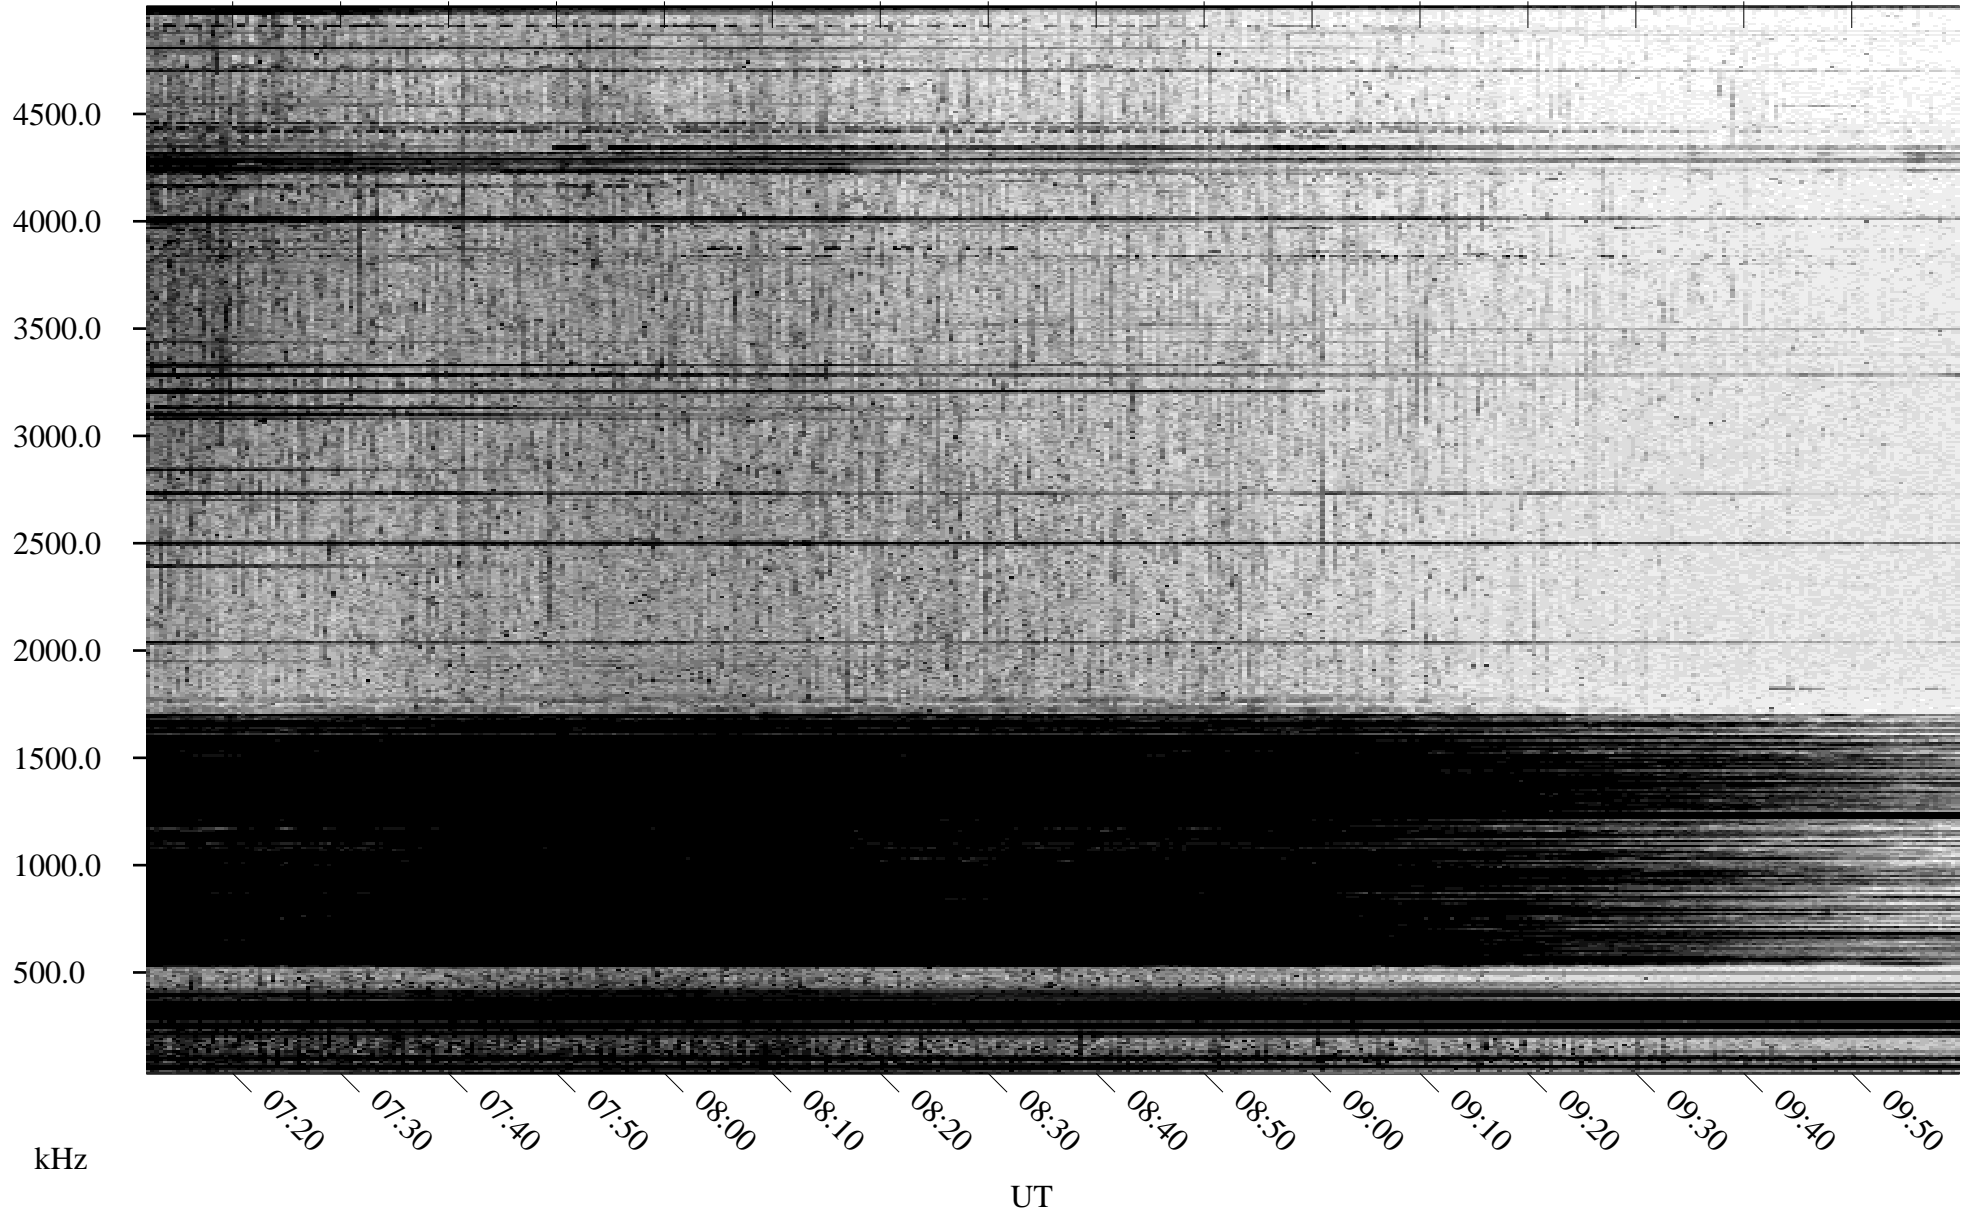

05/27/2004 Churchill, Manitoba

Linear Scale Black = 161 White = 15

ch04148l.r00m max_12

Page 1

05/27/2004 Churchill, Manitoba

Linear Scale Black = 161 White = 15

ch04148l.r00m max_12

Page 2

05/28/2004 Churchill, Manitoba

Linear Scale Black = 161 White = 15

ch04148l.r00m max_12

Page 3

05/28/2004 Churchill, Manitoba

Linear Scale Black = 161 White = 15

ch04148l.r00m max_12

Page 4

05/28/2004 Churchill, Manitoba

Linear Scale Black = 161 White = 15

ch04148l.r00m max_12

Page 5

05/28/2004 Churchill, Manitoba

Linear Scale Black = 161 White = 15

ch04148l.r00m max_12

Page 6

05/28/2004 Churchill, Manitoba

Linear Scale Black = 161 White = 15

ch04148l.r00m max_12

Page 7

05/28/2004 Churchill, Manitoba

Linear Scale

Black = 161

White = 15