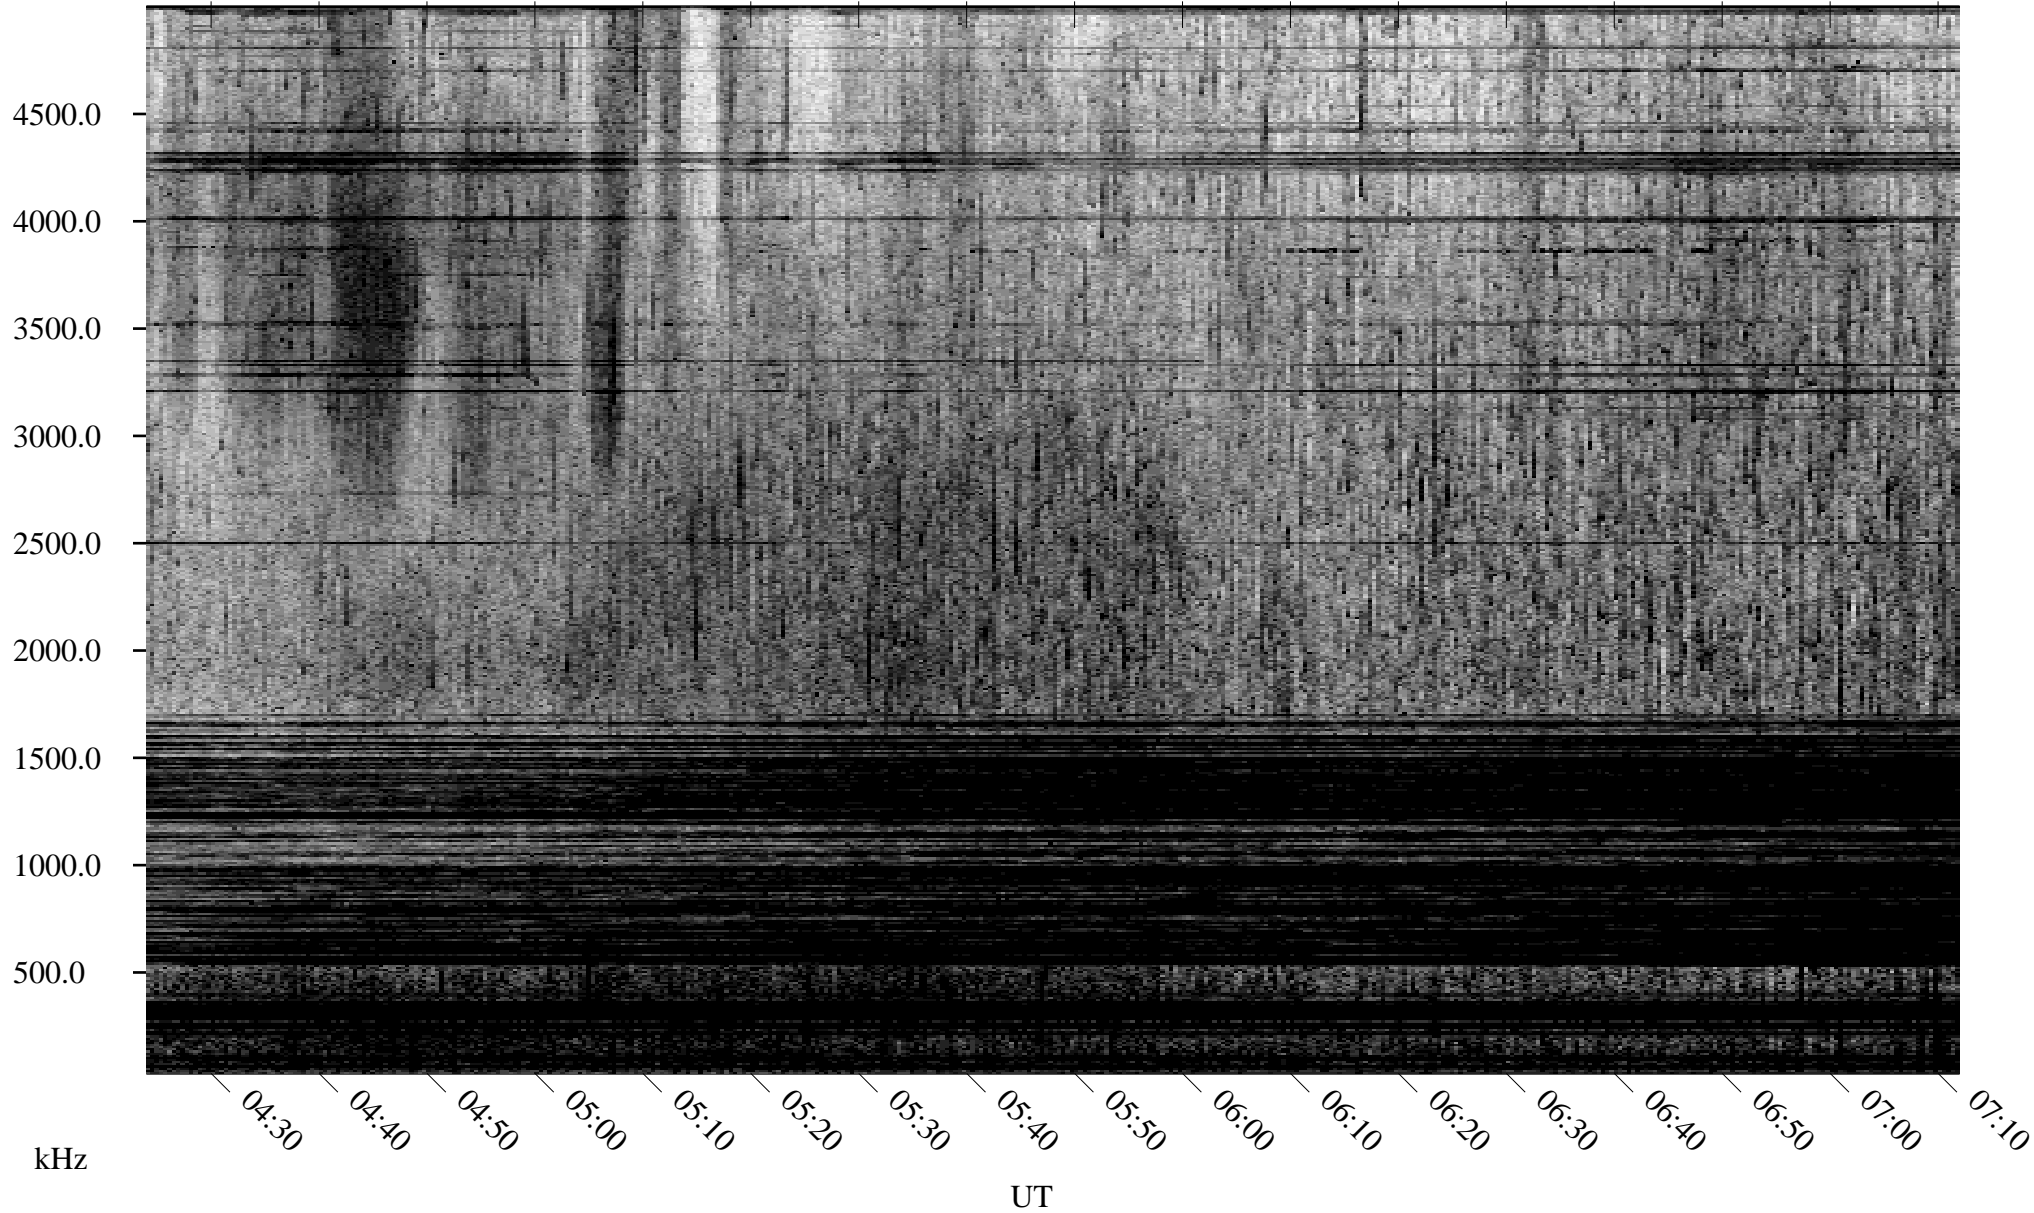

05/28/2004 Churchill, Manitoba

Linear Scale Black = 161 White = 15

ch04149l.r00m max_12

Page 1

05/28/2004 Churchill, Manitoba

Linear Scale Black = 161 White = 15

ch04149l.r00m max_12

Page 2

05/29/2004 Churchill, Manitoba

Linear Scale Black = 161 White = 15

ch04149l.r00m max_12

Page 3

05/29/2004 Churchill, Manitoba

Linear Scale Black = 161 White = 15

ch04149l.r00m max_12

Page 4

05/29/2004 Churchill, Manitoba

Linear Scale Black = 161 White = 15

ch04149l.r00m max_12

Page 5

05/29/2004 Churchill, Manitoba

Linear Scale Black = 161 White = 15

ch04149l.r00m max_12

Page 6

05/29/2004 Churchill, Manitoba

Linear Scale Black = 161 White = 15

ch04149l.r00m max_12

Page 7

05/29/2004 Churchill, Manitoba

Linear Scale Black = 161 White = 15

ch04149l.r00m max_12