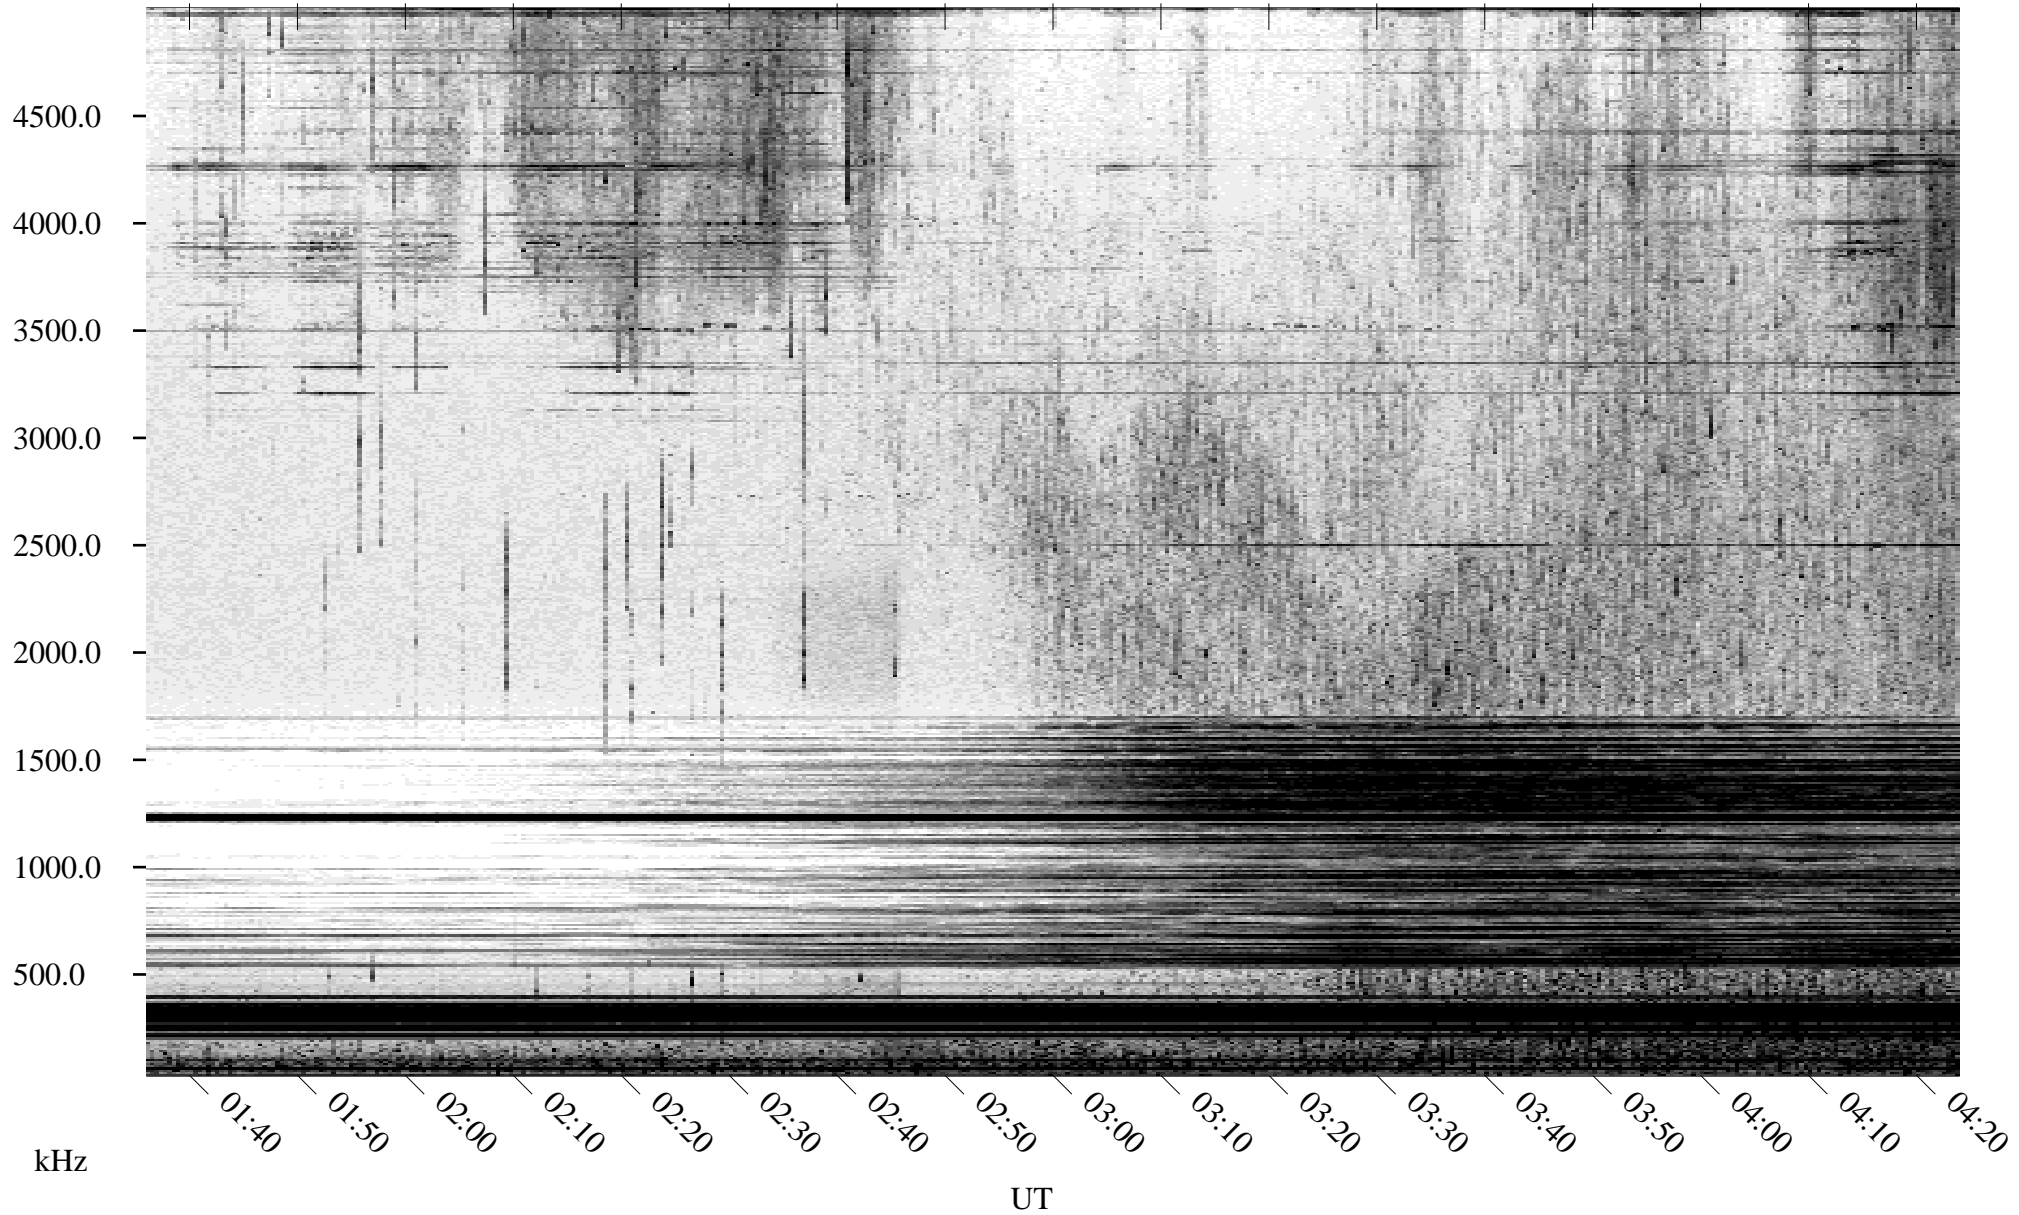

05/28/2004 Churchill, Manitoba

Linear Scale Black = 161 White = 15

ch04149l.r00m max_12

Page 1

05/28/2004 Churchill, Manitoba

Linear Scale Black = 161 White = 15

ch04149l.r00m max_12

Page 2

05/29/2004 Churchill, Manitoba

Linear Scale Black = 161 White = 15

ch04149l.r00m max_12

Page 3

05/29/2004 Churchill, Manitoba

Linear Scale Black = 161 White = 15

ch04149l.r00m max_12

Page 4

05/29/2004 Churchill, Manitoba

Linear Scale Black = 161 White = 15

ch04149l.r00m max_12

Page 5

05/29/2004 Churchill, Manitoba

Linear Scale Black = 161 White = 15

ch04149l.r00m max_12

Page 6

05/29/2004 Churchill, Manitoba

Linear Scale Black = 161 White = 15

ch04149l.r00m max_12

Page 7

05/29/2004 Churchill, Manitoba

Linear Scale Black = 161 White = 15

ch04149l.r00m max_12