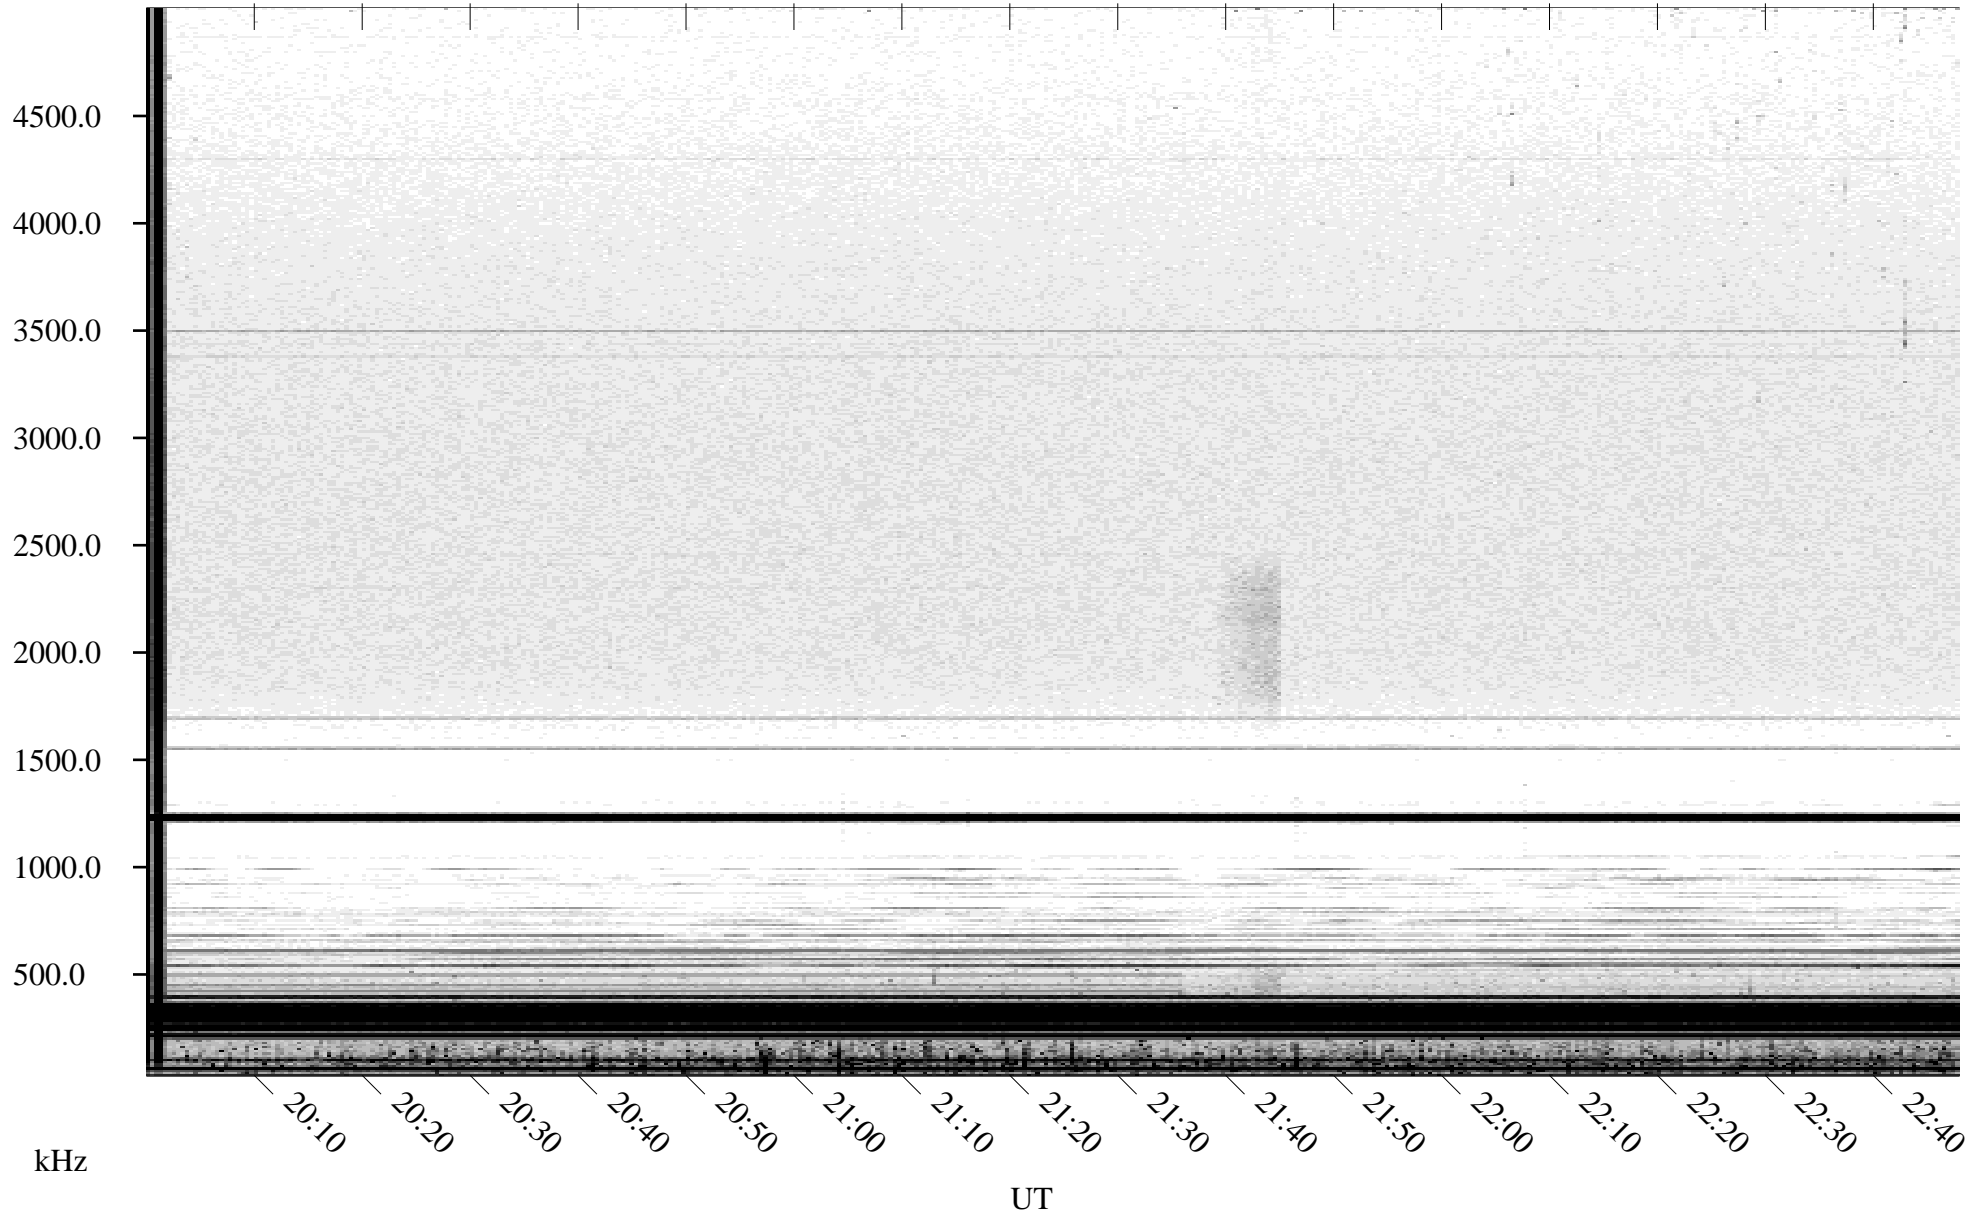

05/28/2004 Churchill, Manitoba

Linear Scale Black = 161 White = 15

ch04149l.r00m max_12

Page 1

05/28/2004 Churchill, Manitoba

Linear Scale Black = 161 White = 15

ch04149l.r00m max_12

Page 2

05/29/2004 Churchill, Manitoba

Linear Scale Black = 161 White = 15

ch04149l.r00m max_12

Page 3

05/29/2004 Churchill, Manitoba

Linear Scale Black = 161 White = 15

ch04149l.r00m max_12

Page 4

05/29/2004 Churchill, Manitoba

Linear Scale Black = 161 White = 15

ch04149l.r00m max_12

Page 5

05/29/2004 Churchill, Manitoba

Linear Scale Black = 161 White = 15

ch04149l.r00m max_12

Page 6

05/29/2004 Churchill, Manitoba

Linear Scale Black = 161 White = 15

ch04149l.r00m max_12

Page 7

05/29/2004 Churchill, Manitoba

Linear Scale Black = 161 White = 15

ch04149l.r00m max_12