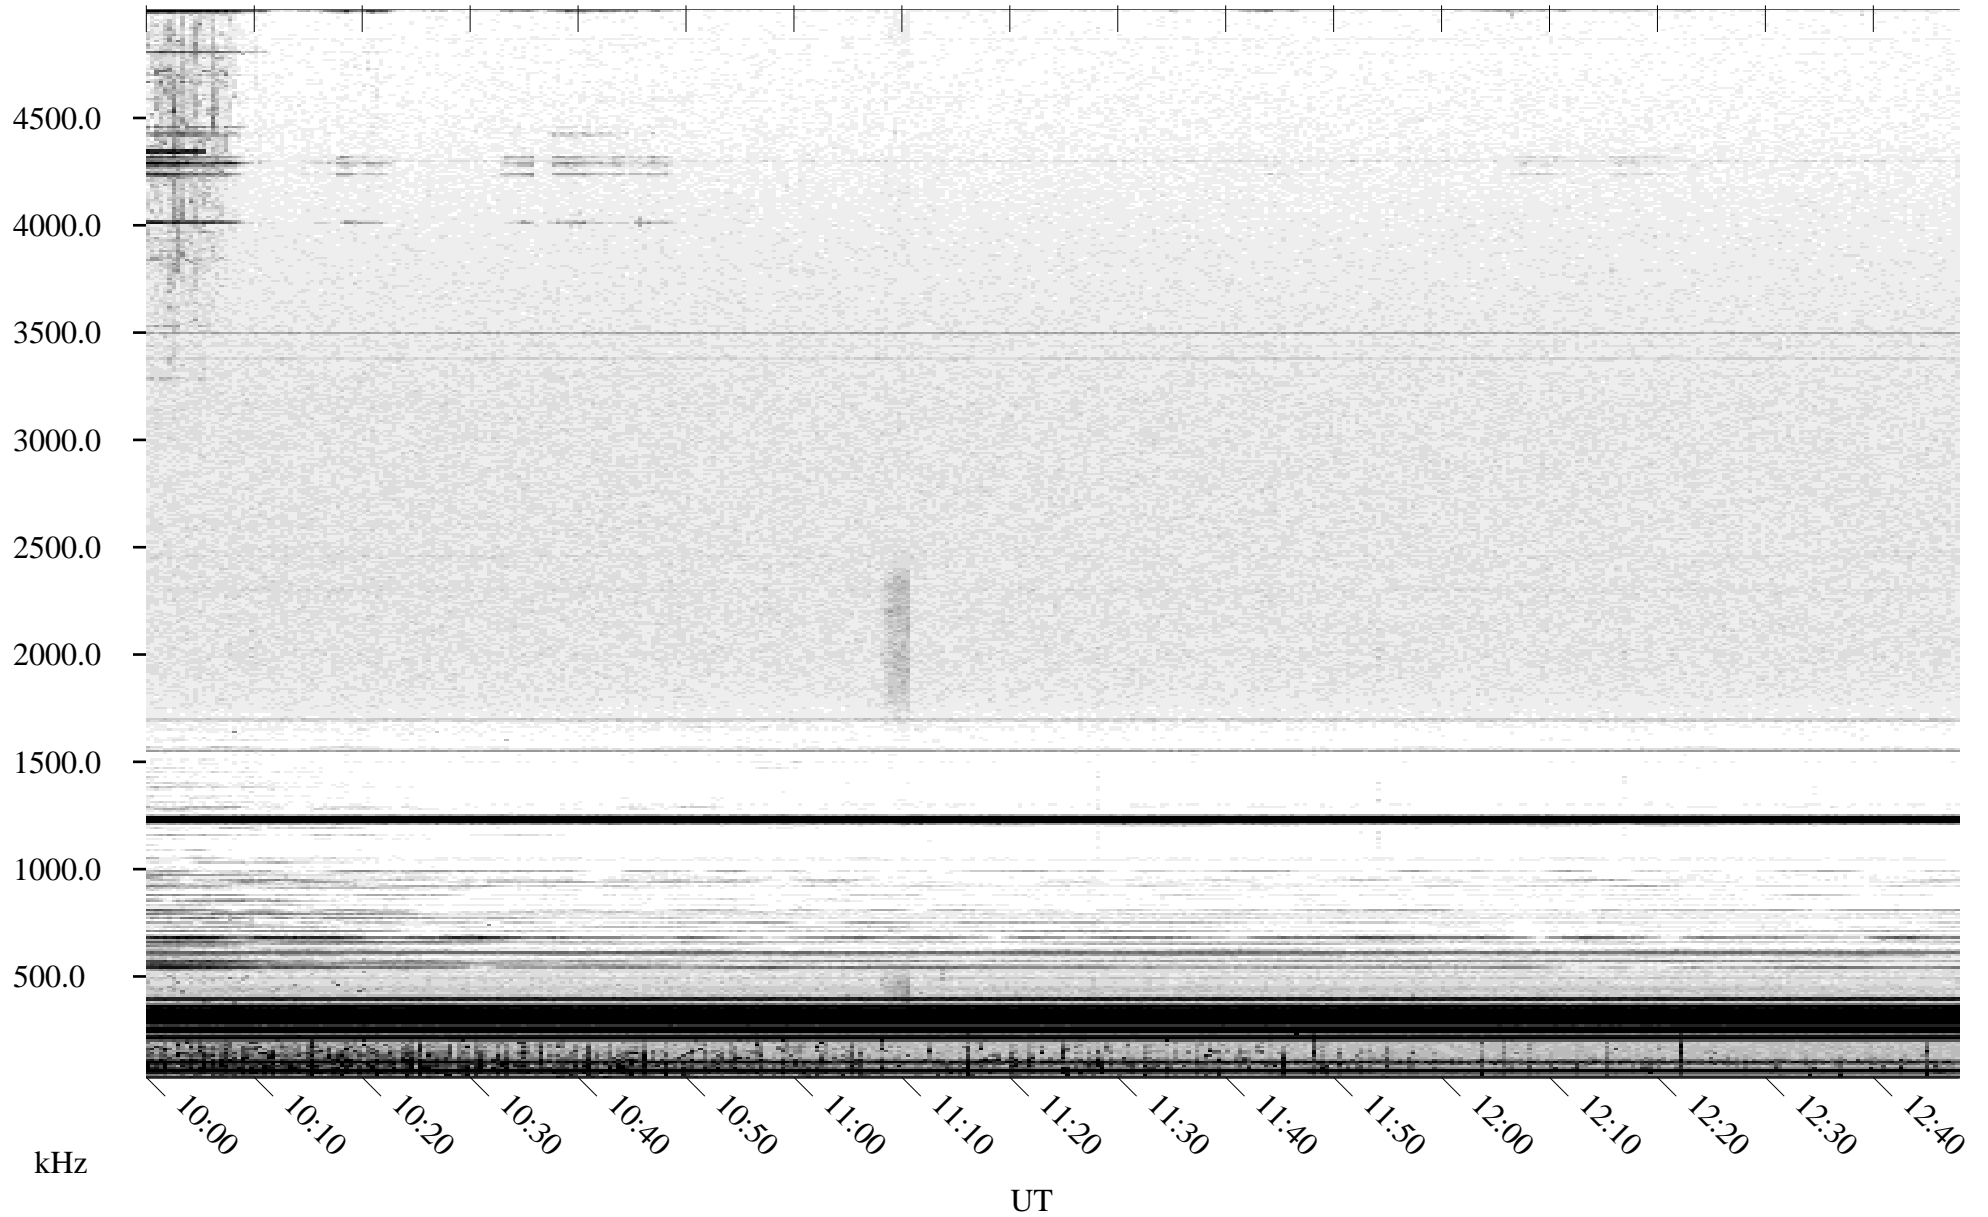

05/28/2004 Churchill, Manitoba

Linear Scale Black = 161 White = 15

ch04149l.r00m max_12

Page 1

05/28/2004 Churchill, Manitoba

Linear Scale Black = 161 White = 15

ch04149l.r00m max_12

Page 2

05/29/2004 Churchill, Manitoba

Linear Scale Black = 161 White = 15

ch04149l.r00m max_12

Page 3

05/29/2004 Churchill, Manitoba

Linear Scale Black = 161 White = 15

ch04149l.r00m max_12

Page 4

05/29/2004 Churchill, Manitoba

Linear Scale Black = 161 White = 15

ch04149l.r00m max_12

Page 5

05/29/2004 Churchill, Manitoba

Linear Scale Black = 161 White = 15

ch04149l.r00m max_12

Page 6

05/29/2004 Churchill, Manitoba

Linear Scale Black = 161 White = 15

ch04149l.r00m max_12

Page 7

05/29/2004 Churchill, Manitoba

Linear Scale Black = 161 White = 15

ch04149l.r00m max_12