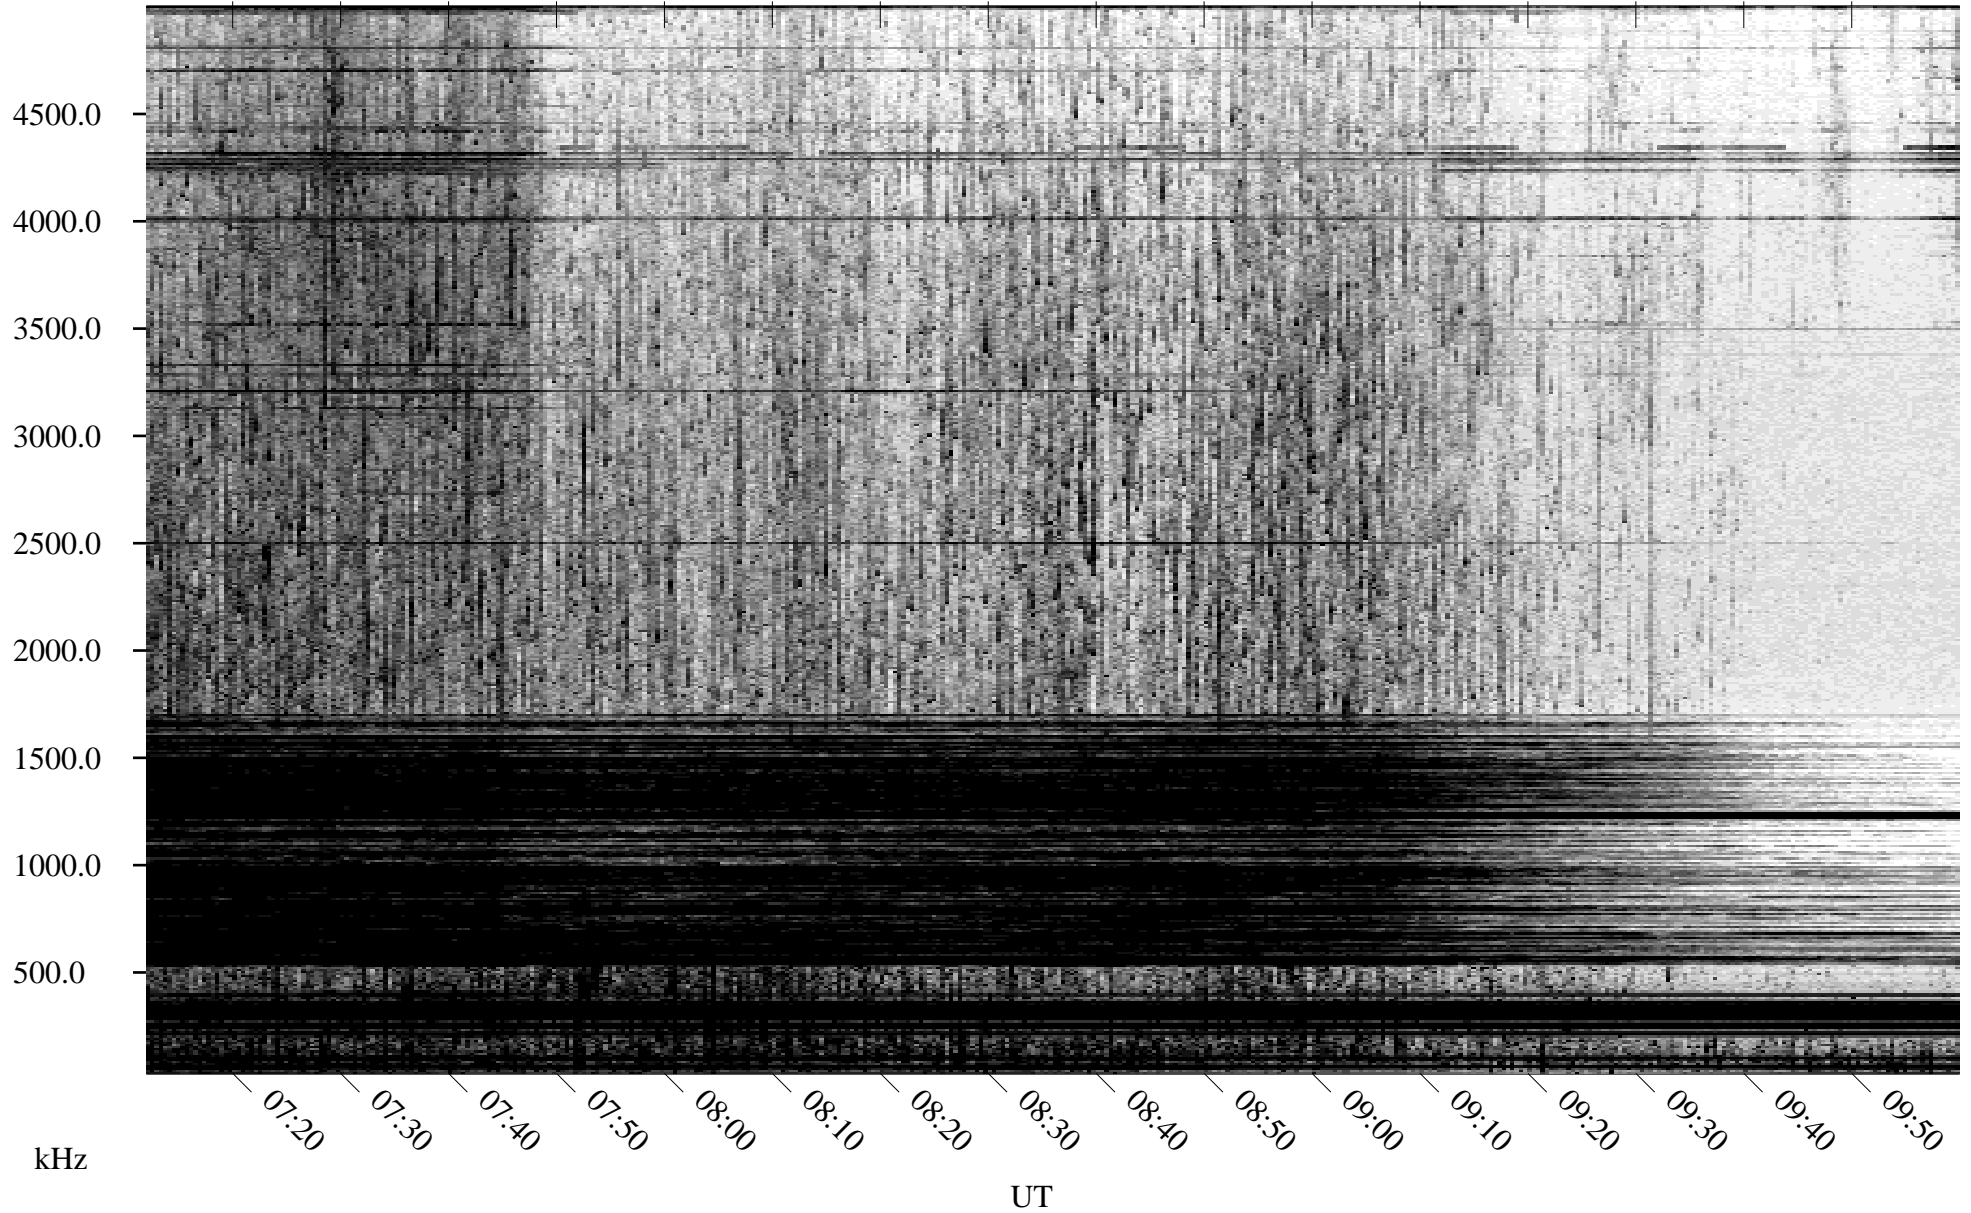

05/28/2004 Churchill, Manitoba

Linear Scale Black = 161 White = 15

ch04149l.r00m max_12

Page 1

05/28/2004 Churchill, Manitoba

Linear Scale Black = 161 White = 15

ch04149l.r00m max_12

Page 2

05/29/2004 Churchill, Manitoba

Linear Scale Black = 161 White = 15

ch04149l.r00m max_12

Page 3

05/29/2004 Churchill, Manitoba

Linear Scale Black = 161 White = 15

ch04149l.r00m max_12

Page 4

05/29/2004 Churchill, Manitoba

Linear Scale Black = 161 White = 15

ch04149l.r00m max_12

Page 5

05/29/2004 Churchill, Manitoba

Linear Scale Black = 161 White = 15

ch04149l.r00m max_12

Page 6

05/29/2004 Churchill, Manitoba

Linear Scale Black = 161 White = 15

ch04149l.r00m max_12

Page 7

05/29/2004 Churchill, Manitoba

Linear Scale Black = 161 White = 15

ch04149l.r00m max_12