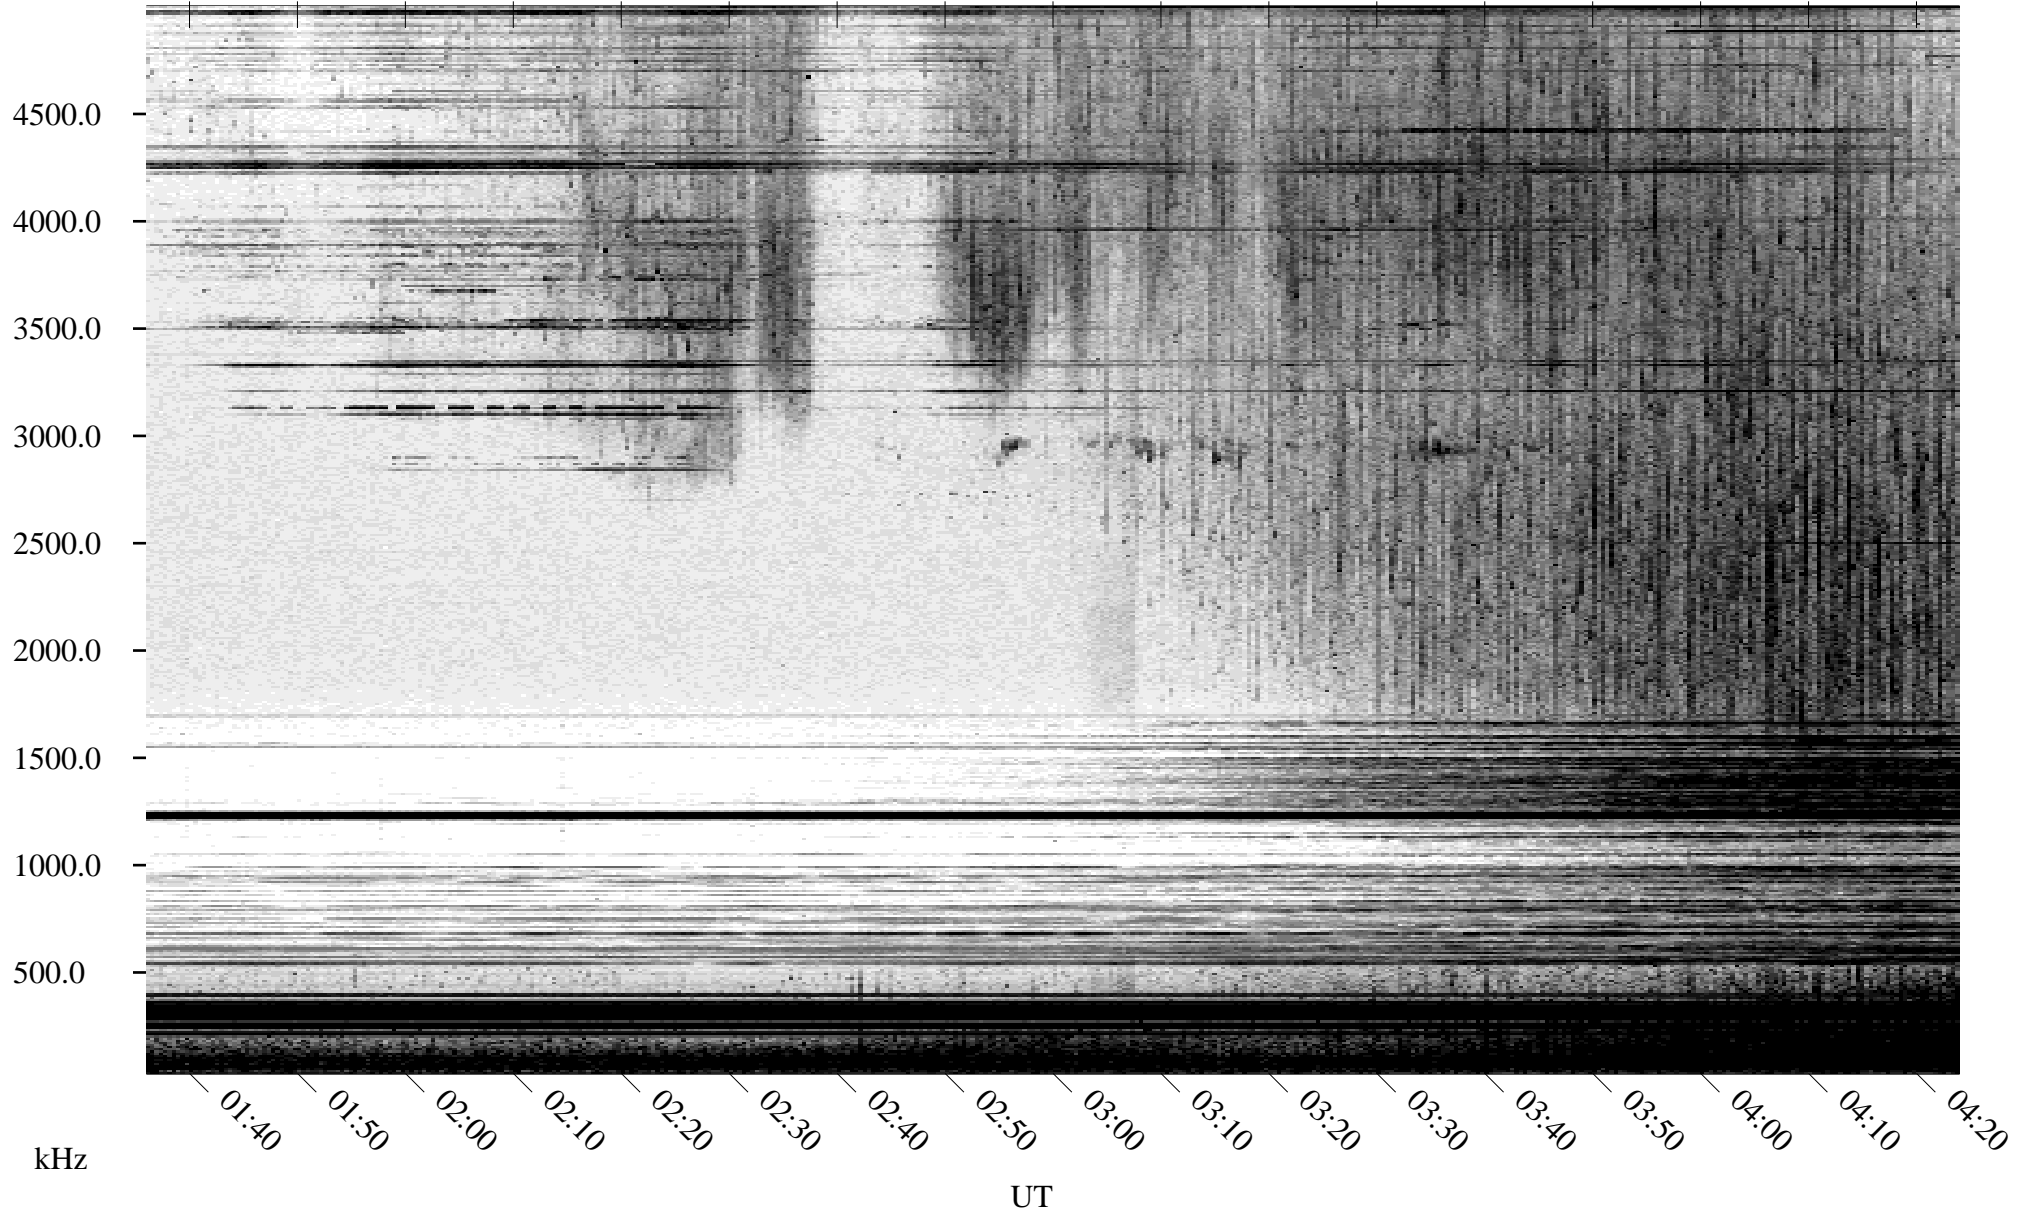

# 05/29/2004 Churchill, Manitoba

Linear Scale    Black = 161    White = 15

ch04150l.r00m max\_12

Page 1

# 05/29/2004 Churchill, Manitoba

Linear Scale    Black = 161    White = 15

ch04150l.r00m max\_12

Page 2

# 05/30/2004 Churchill, Manitoba

Linear Scale    Black = 161    White = 15

ch04150l.r00m max\_12

Page 3

# 05/30/2004 Churchill, Manitoba

Linear Scale    Black = 161    White = 15

ch04150l.r00m max\_12

Page 4