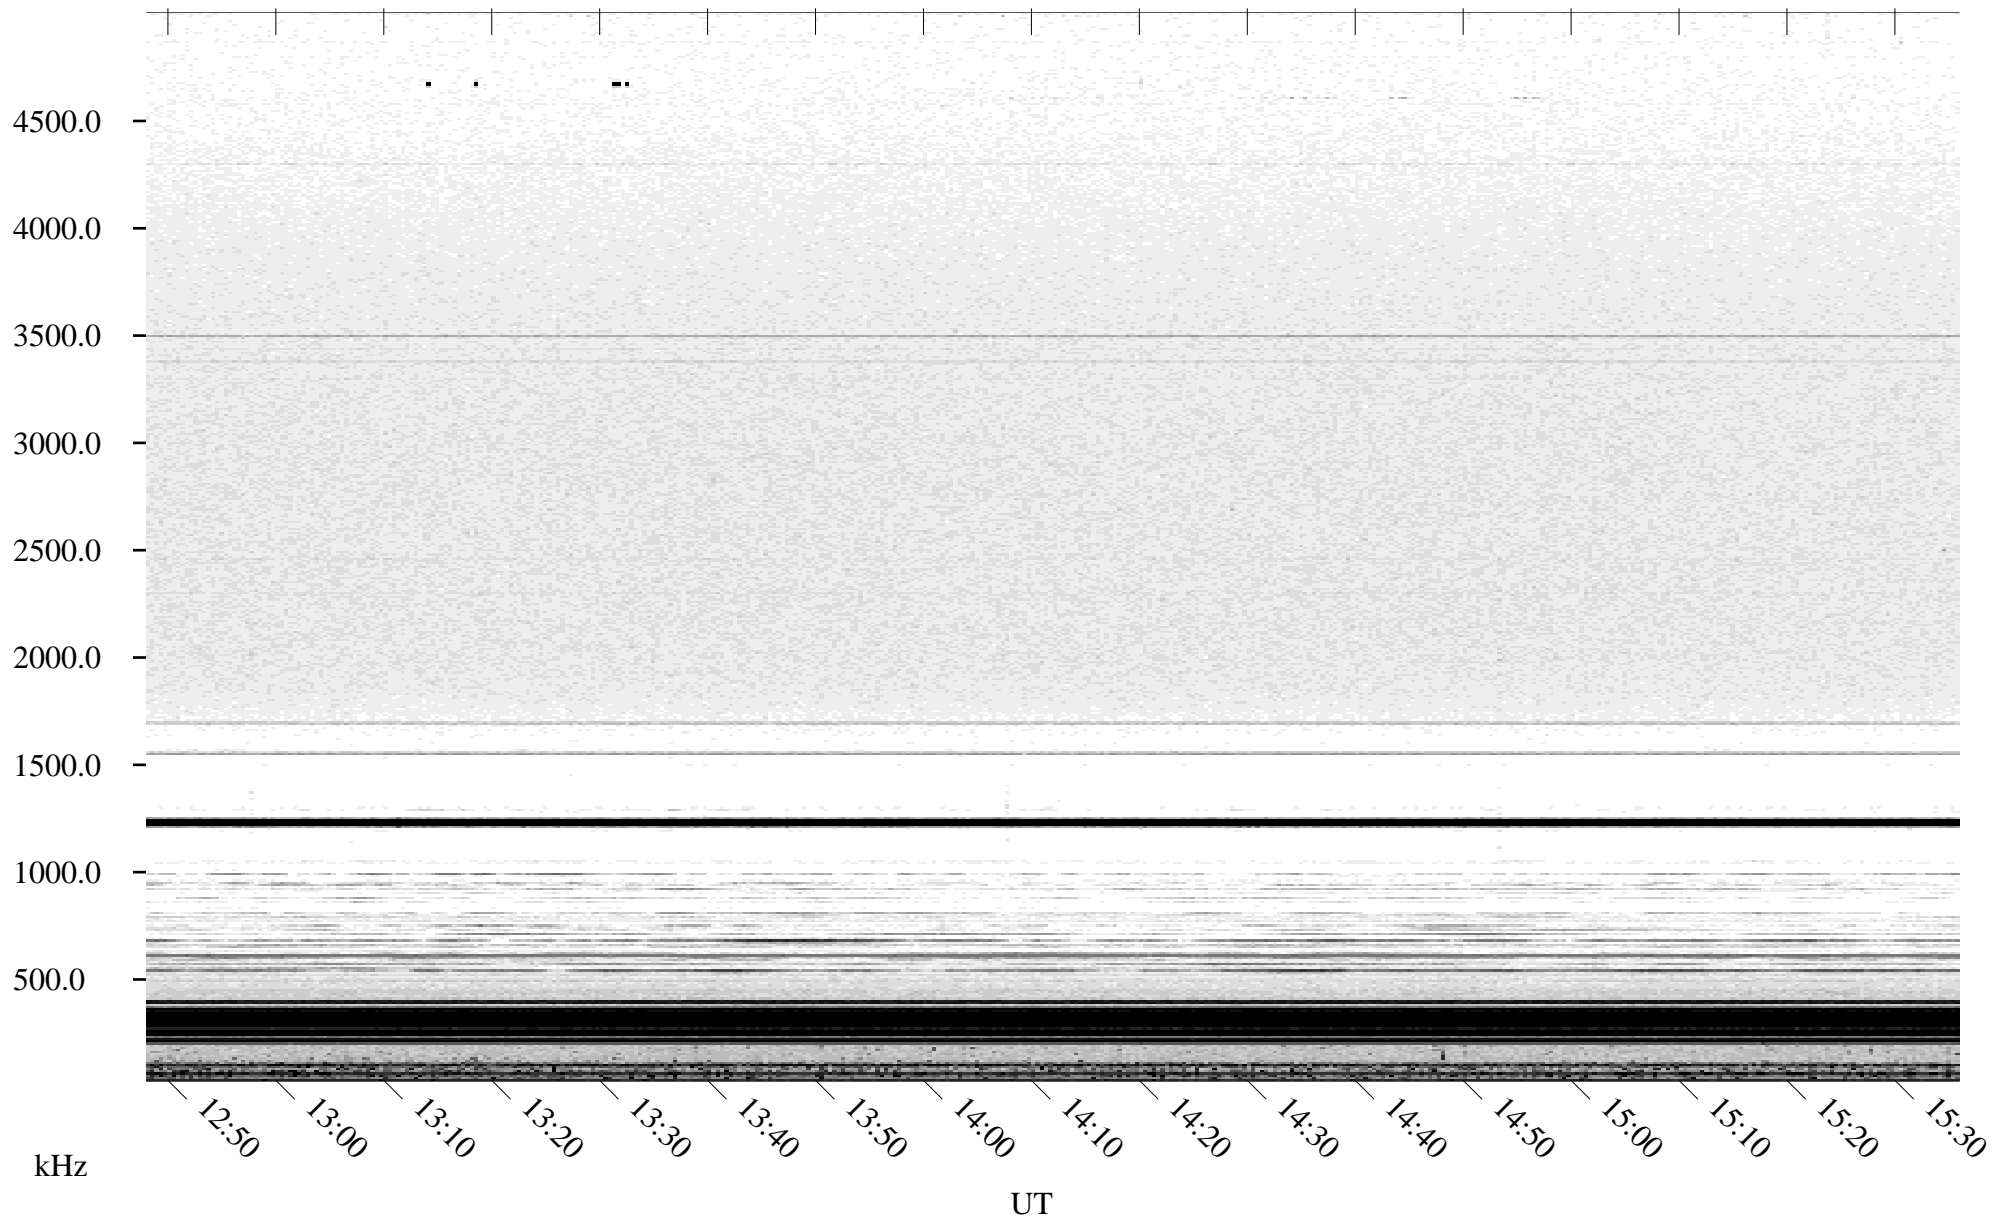

# 05/30/2004 Churchill, Manitoba

Linear Scale    Black = 161    White = 15

ch04150l.r00m max\_12

Page 6

# 05/30/2004 Churchill, Manitoba

Linear Scale

Black = 161

White = 15

ch04150l.r00m max\_12

Page 7

# 05/30/2004 Churchill, Manitoba

Linear Scale    Black = 161    White = 15

ch04150l.r00m max\_12