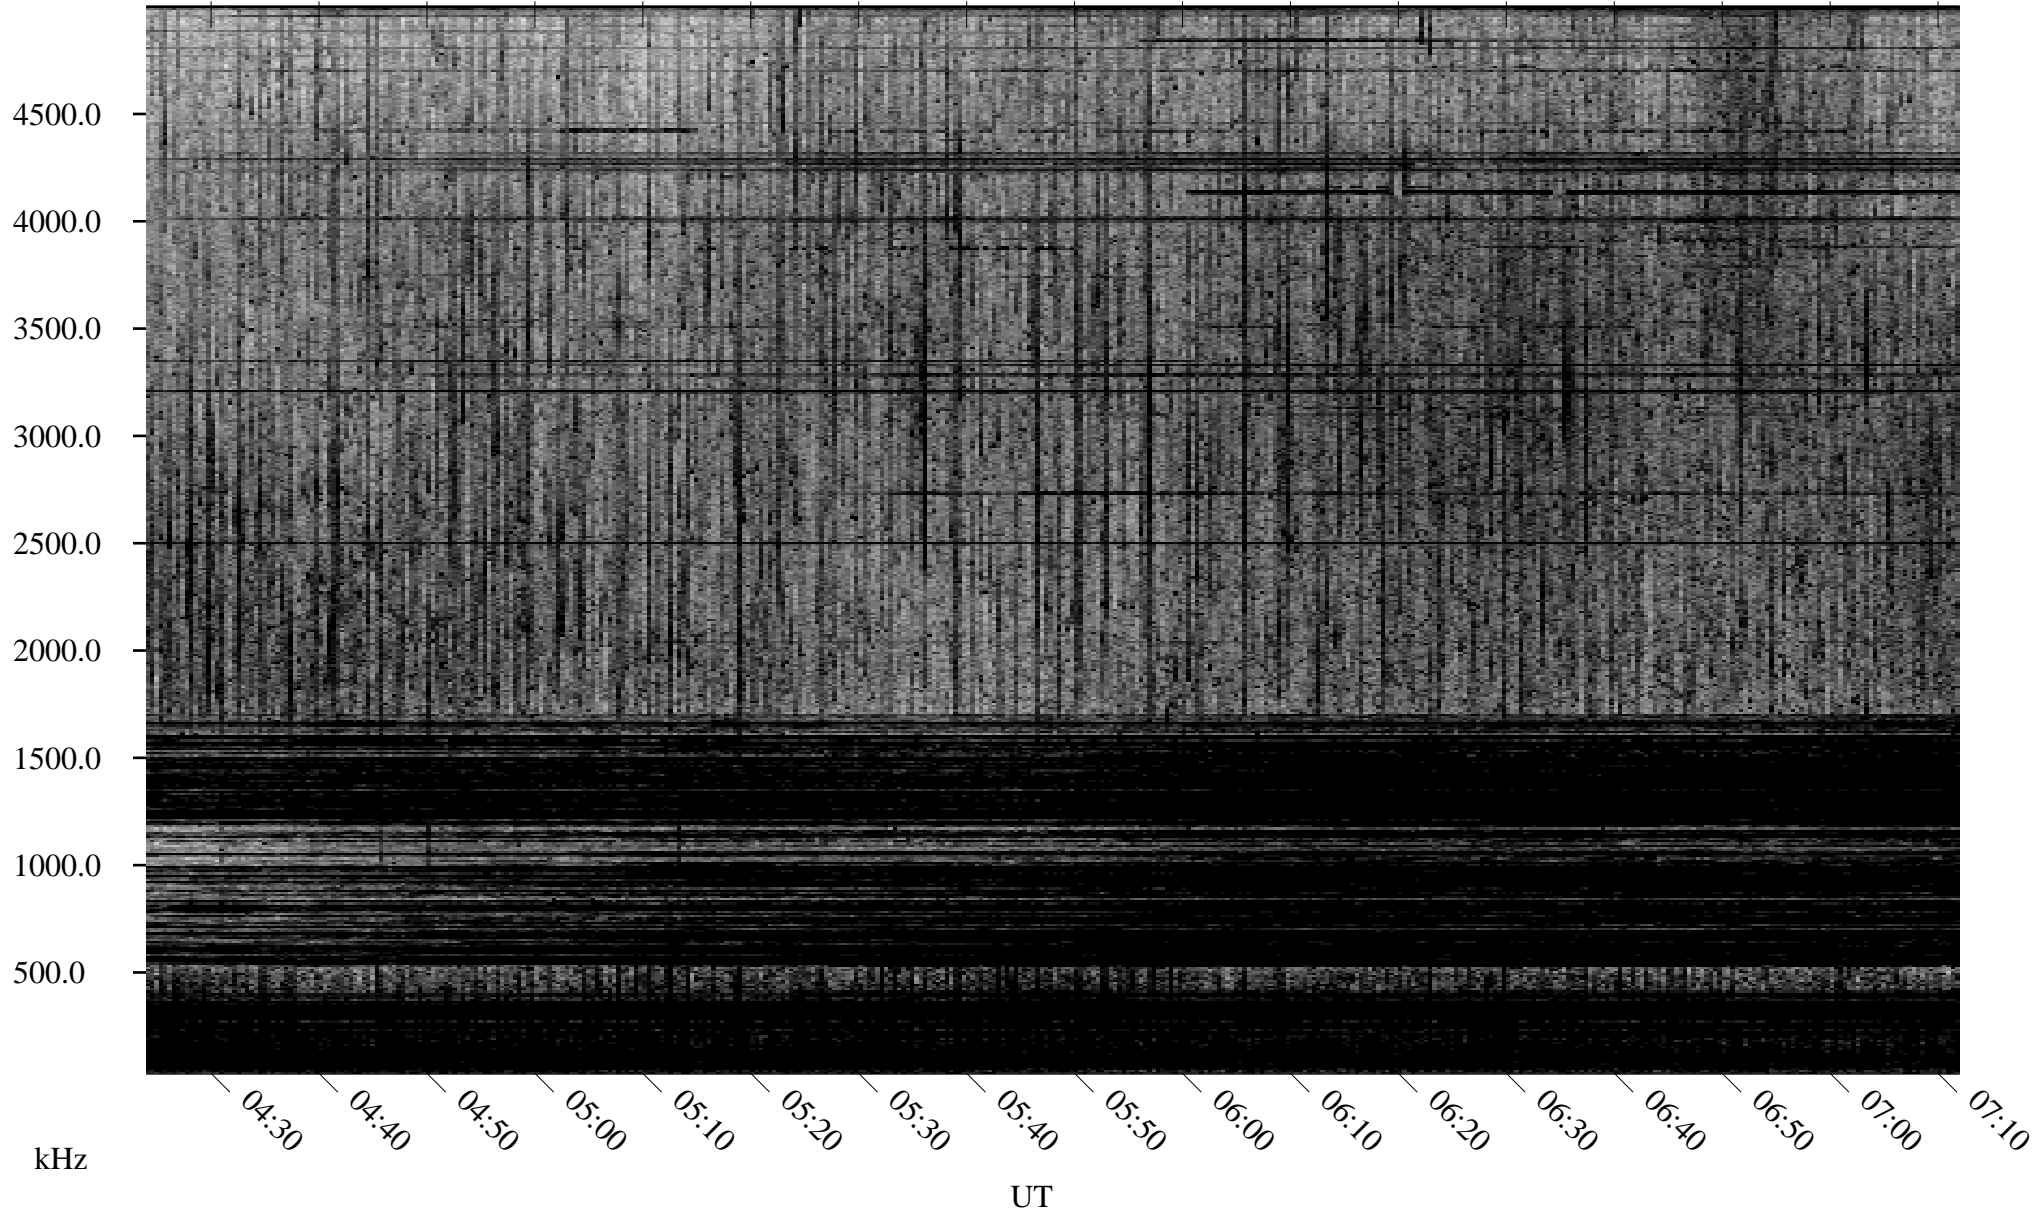

# 05/29/2004 Churchill, Manitoba

Linear Scale    Black = 161    White = 15

ch04150l.r00m max\_12

Page 1

# 05/29/2004 Churchill, Manitoba

Linear Scale    Black = 161    White = 15

ch04150l.r00m max\_12

Page 2

# 05/30/2004 Churchill, Manitoba

Linear Scale    Black = 161    White = 15

ch04150l.r00m max\_12

Page 3

# 05/30/2004 Churchill, Manitoba

Linear Scale    Black = 161    White = 15

ch04150l.r00m max\_12

Page 4