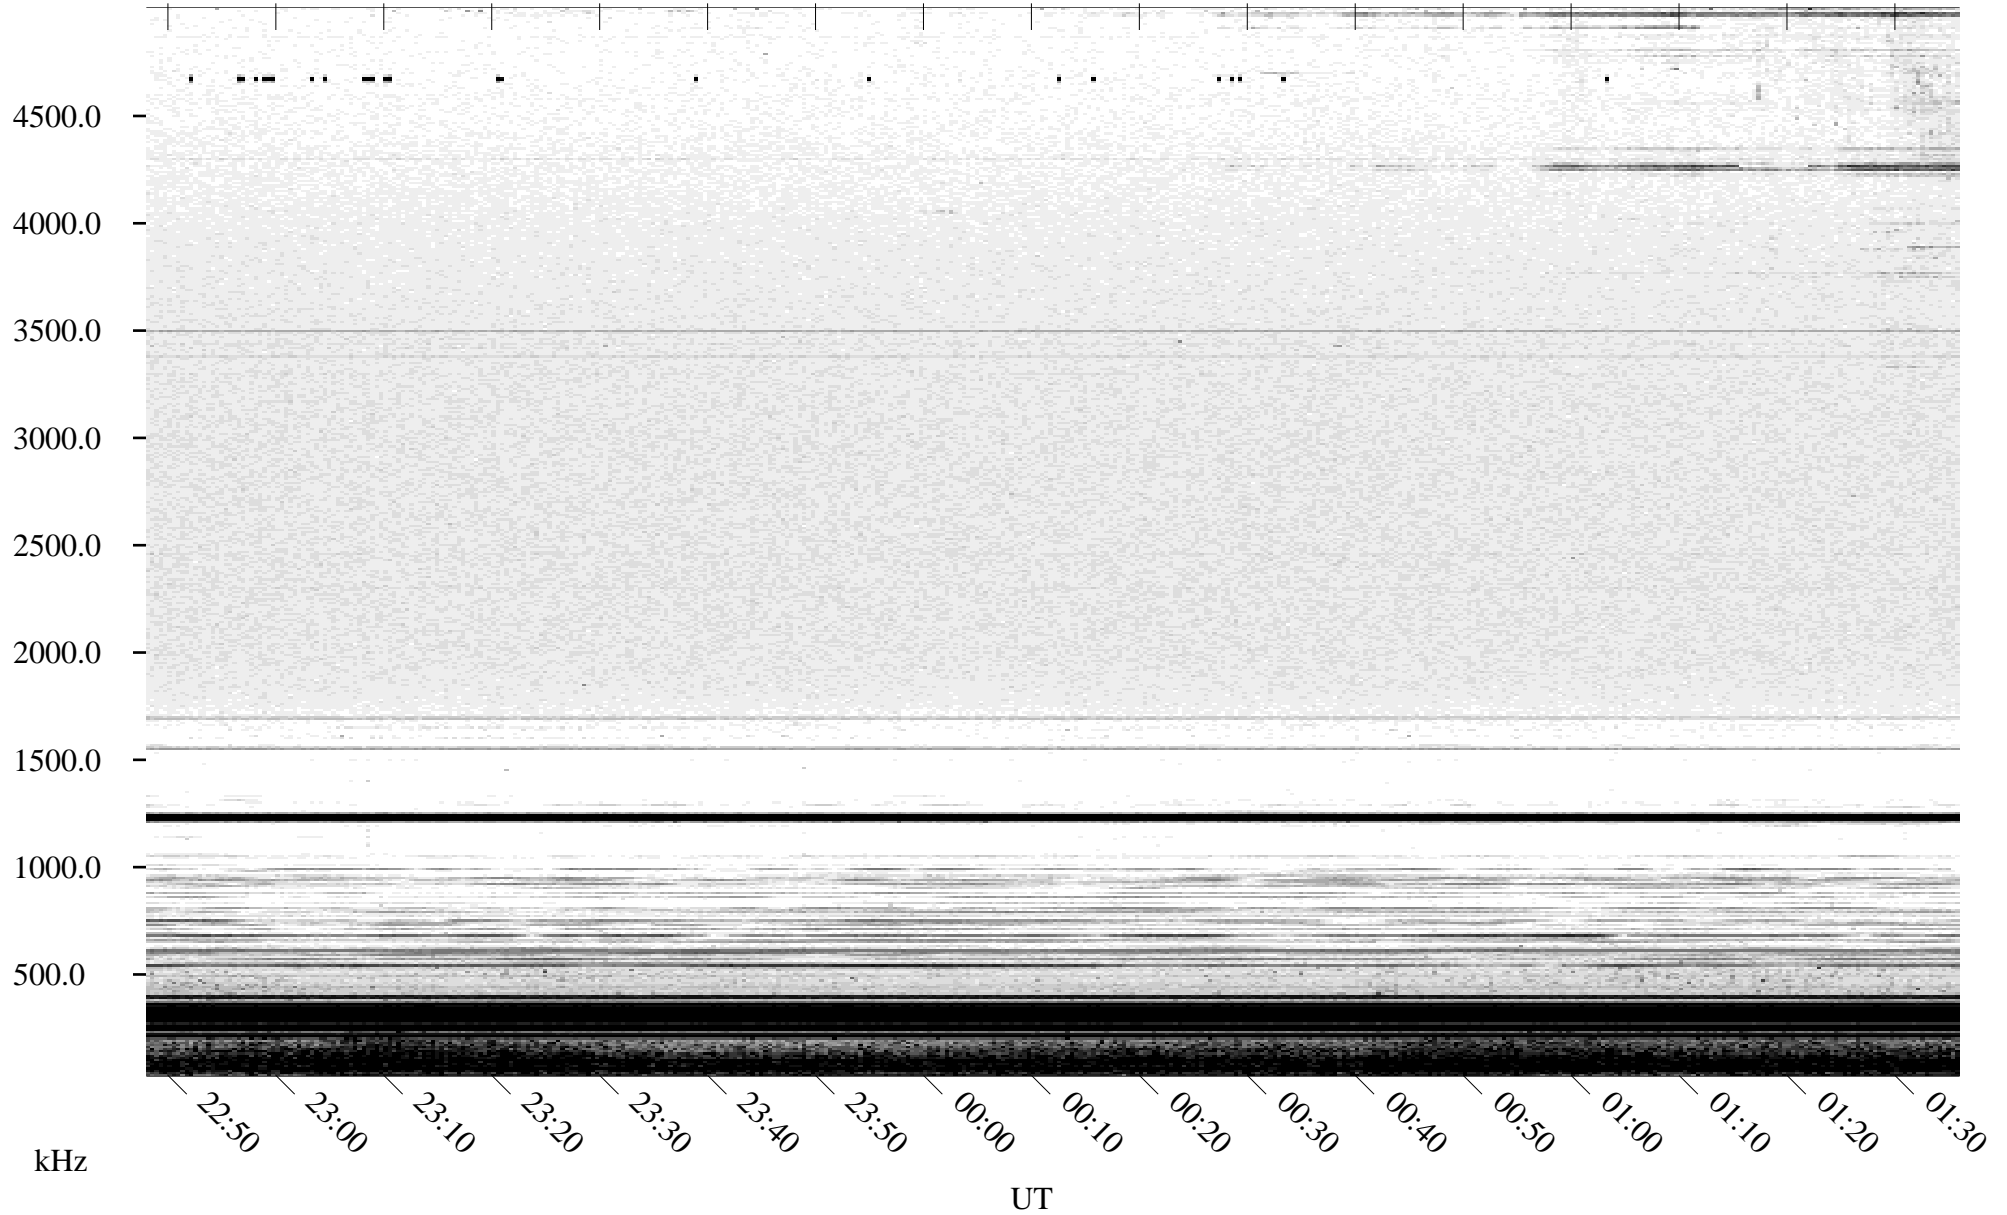

# 05/29/2004 Churchill, Manitoba

Linear Scale    Black = 161    White = 15

ch04150l.r00m max\_12

Page 1

# 05/29/2004 Churchill, Manitoba

Linear Scale    Black = 161    White = 15

ch04150l.r00m max\_12

Page 2

# 05/30/2004 Churchill, Manitoba

Linear Scale    Black = 161    White = 15

ch04150l.r00m max\_12

Page 3

# 05/30/2004 Churchill, Manitoba

Linear Scale    Black = 161    White = 15

ch04150l.r00m max\_12

Page 4