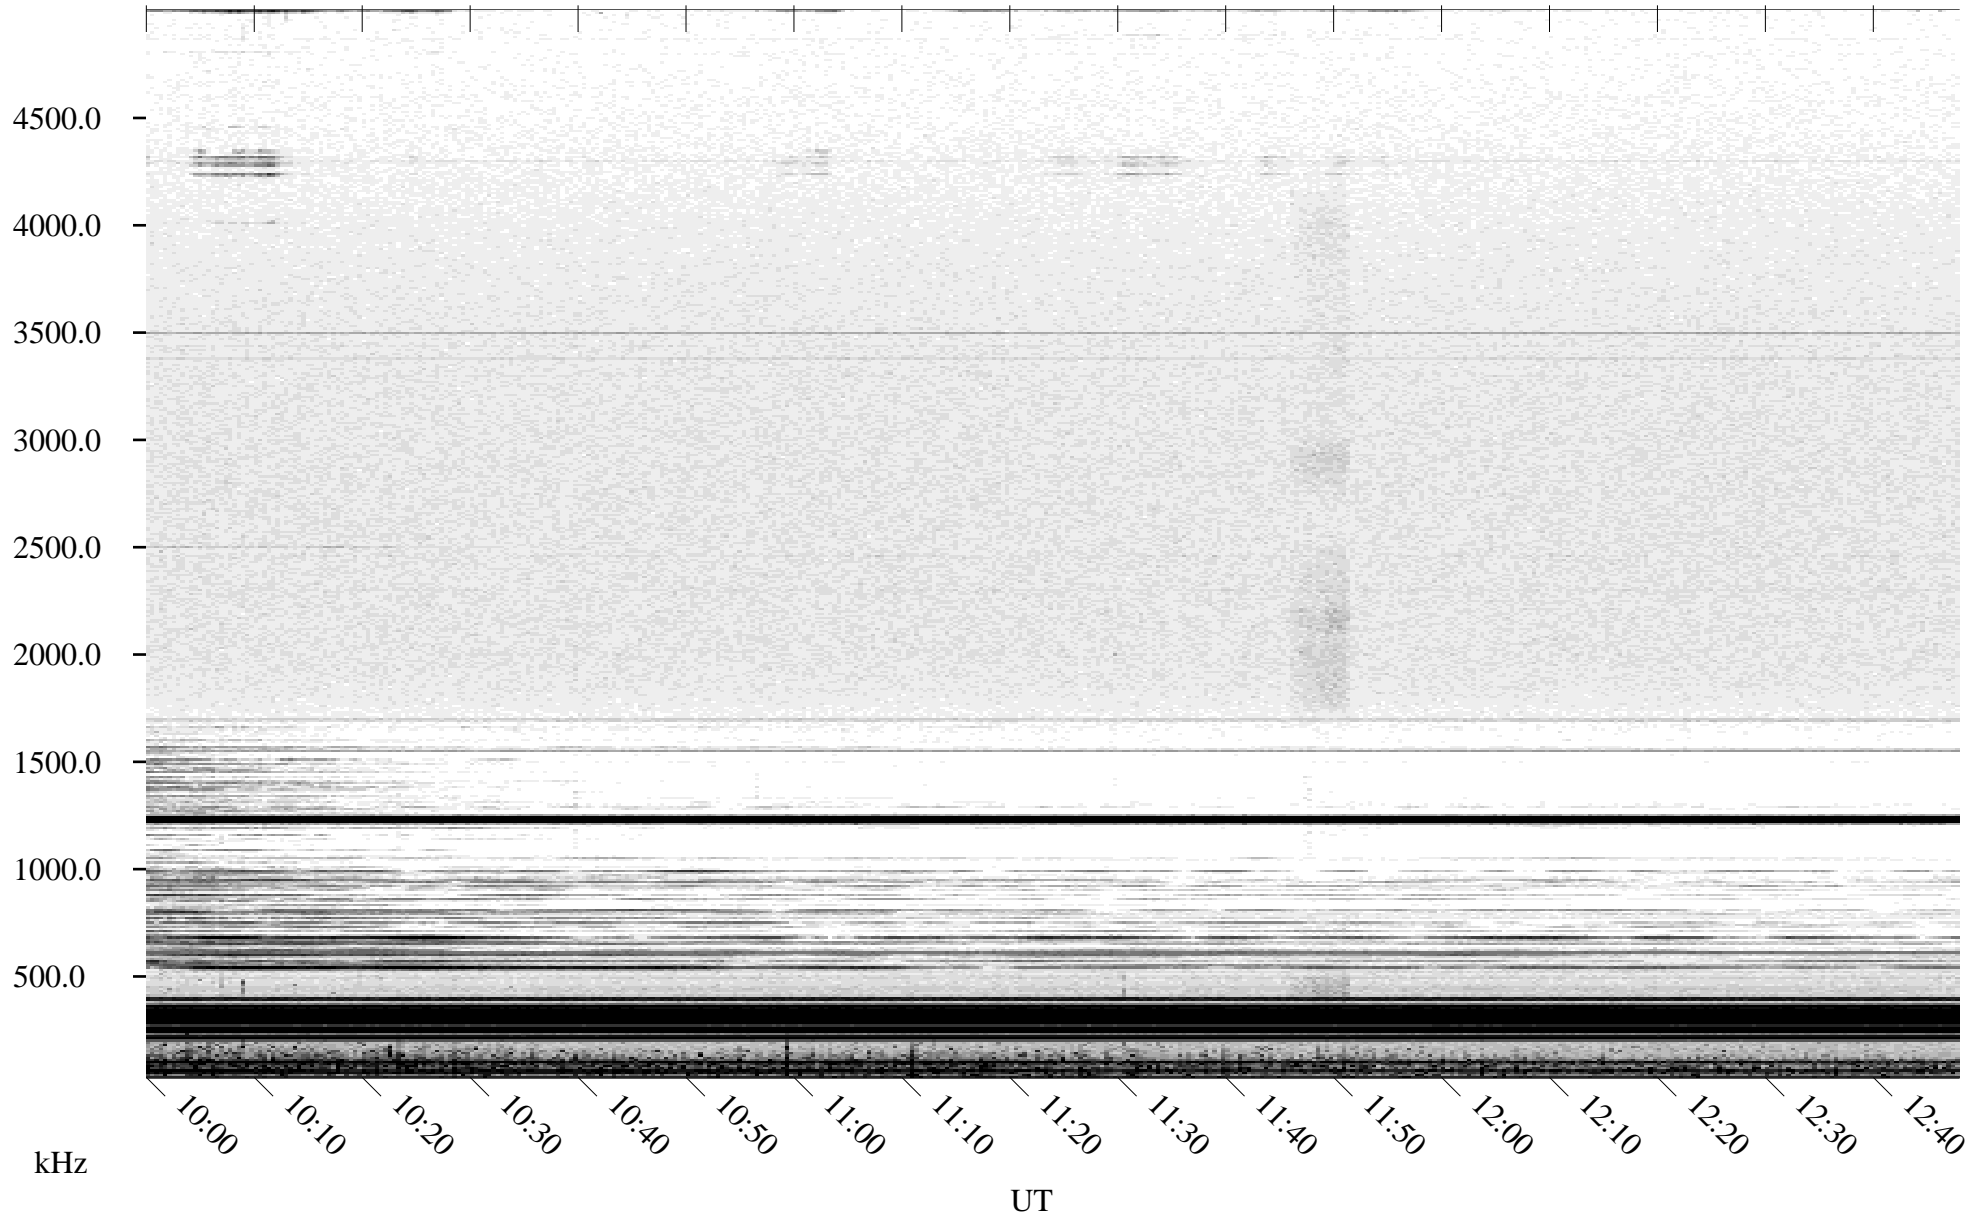

# 05/30/2004 Churchill, Manitoba

Linear Scale    Black = 161    White = 15

ch04150l.r00m max\_12

Page 5

# 05/30/2004 Churchill, Manitoba

Linear Scale    Black = 161    White = 15

ch04150l.r00m max\_12

Page 6

# 05/30/2004 Churchill, Manitoba

Linear Scale

Black = 161

White = 15

ch04150l.r00m max\_12

Page 7

# 05/30/2004 Churchill, Manitoba

Linear Scale    Black = 161    White = 15

ch04150l.r00m max\_12