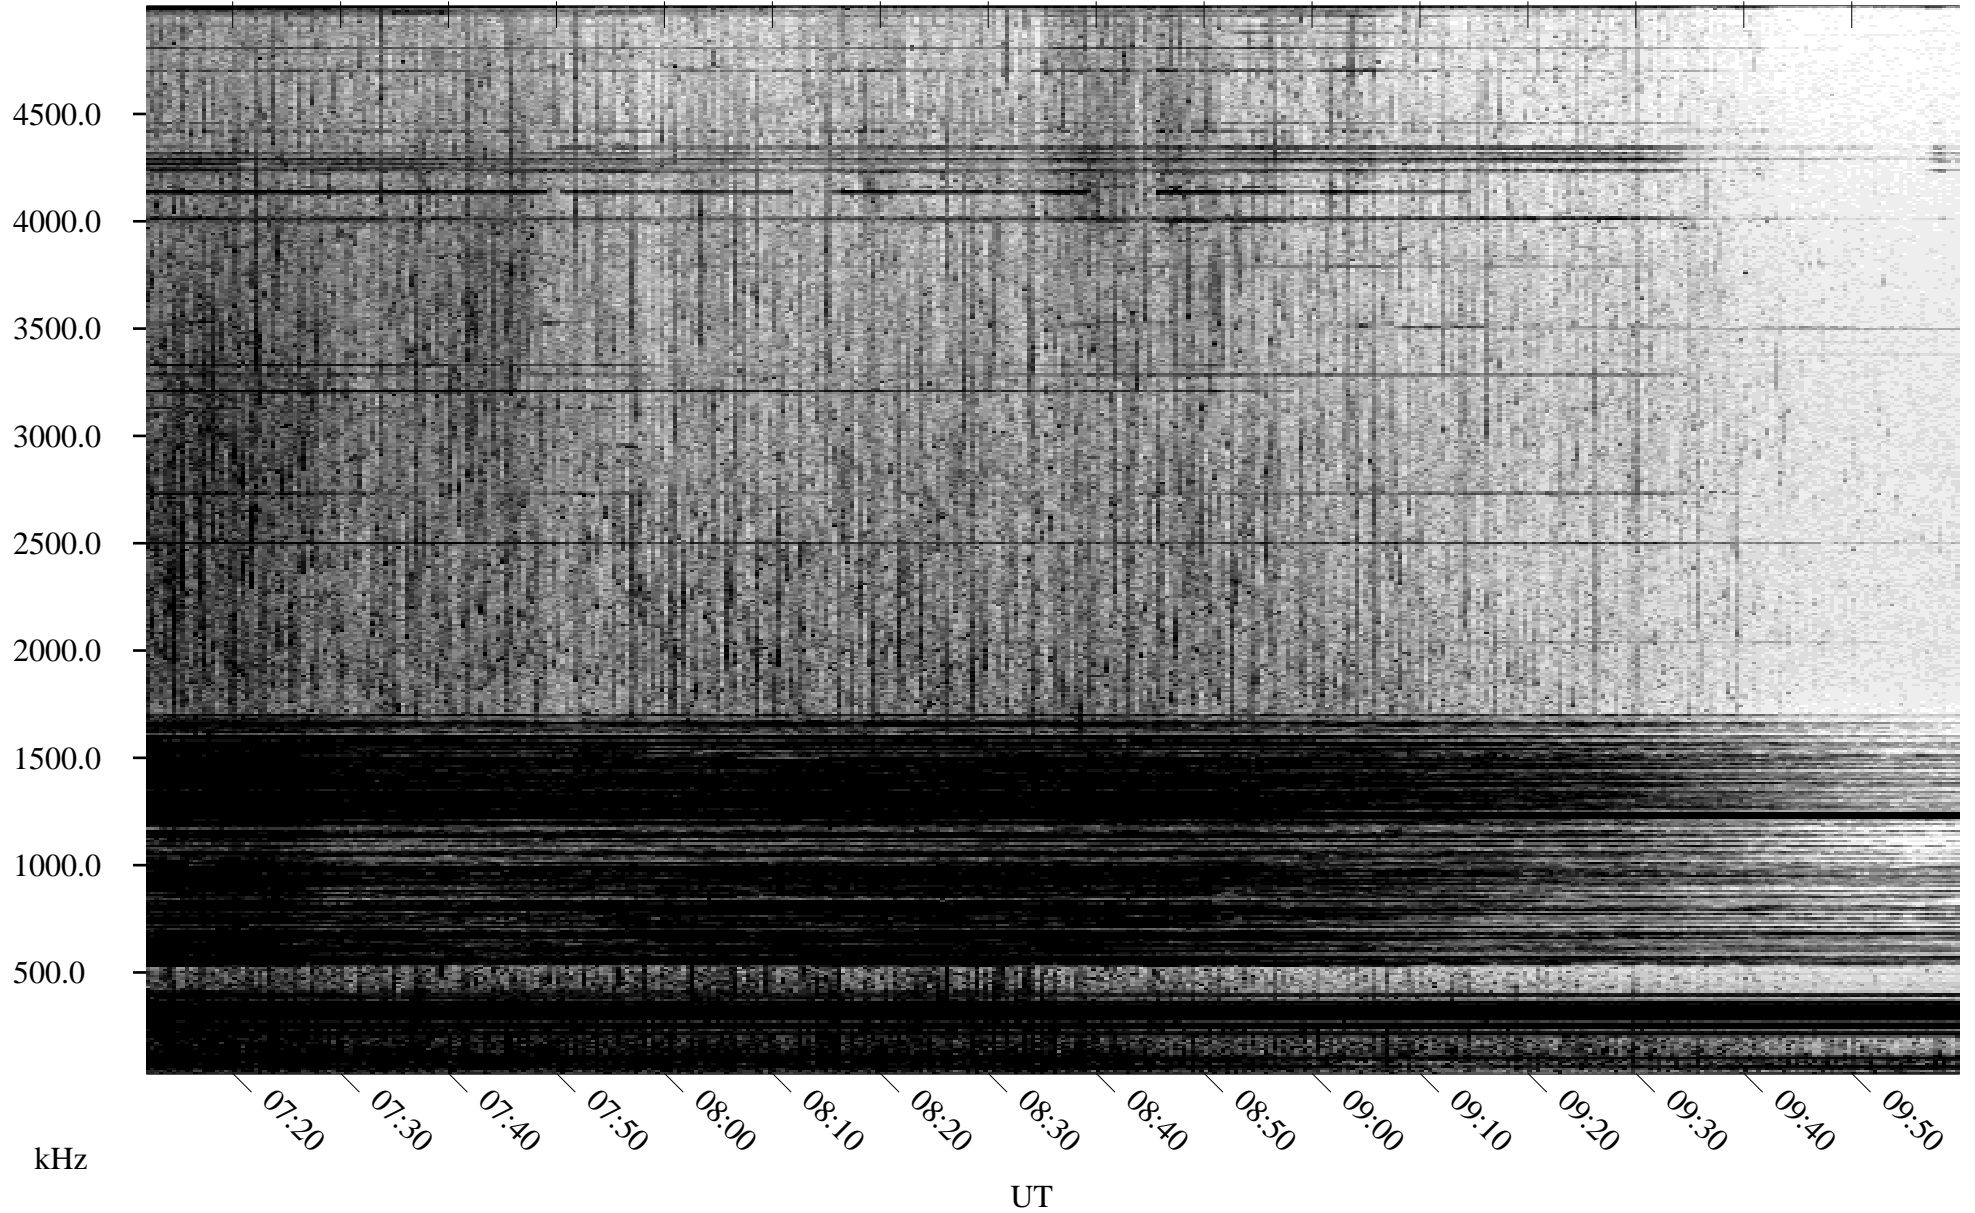

# 05/29/2004 Churchill, Manitoba

Linear Scale    Black = 161    White = 15

ch04150l.r00m max\_12

Page 1

# 05/30/2004 Churchill, Manitoba

Linear Scale    Black = 161    White = 15

ch04150l.r00m max\_12

Page 4

# 05/30/2004 Churchill, Manitoba

Linear Scale    Black = 161    White = 15

ch04150l.r00m max\_12

Page 5