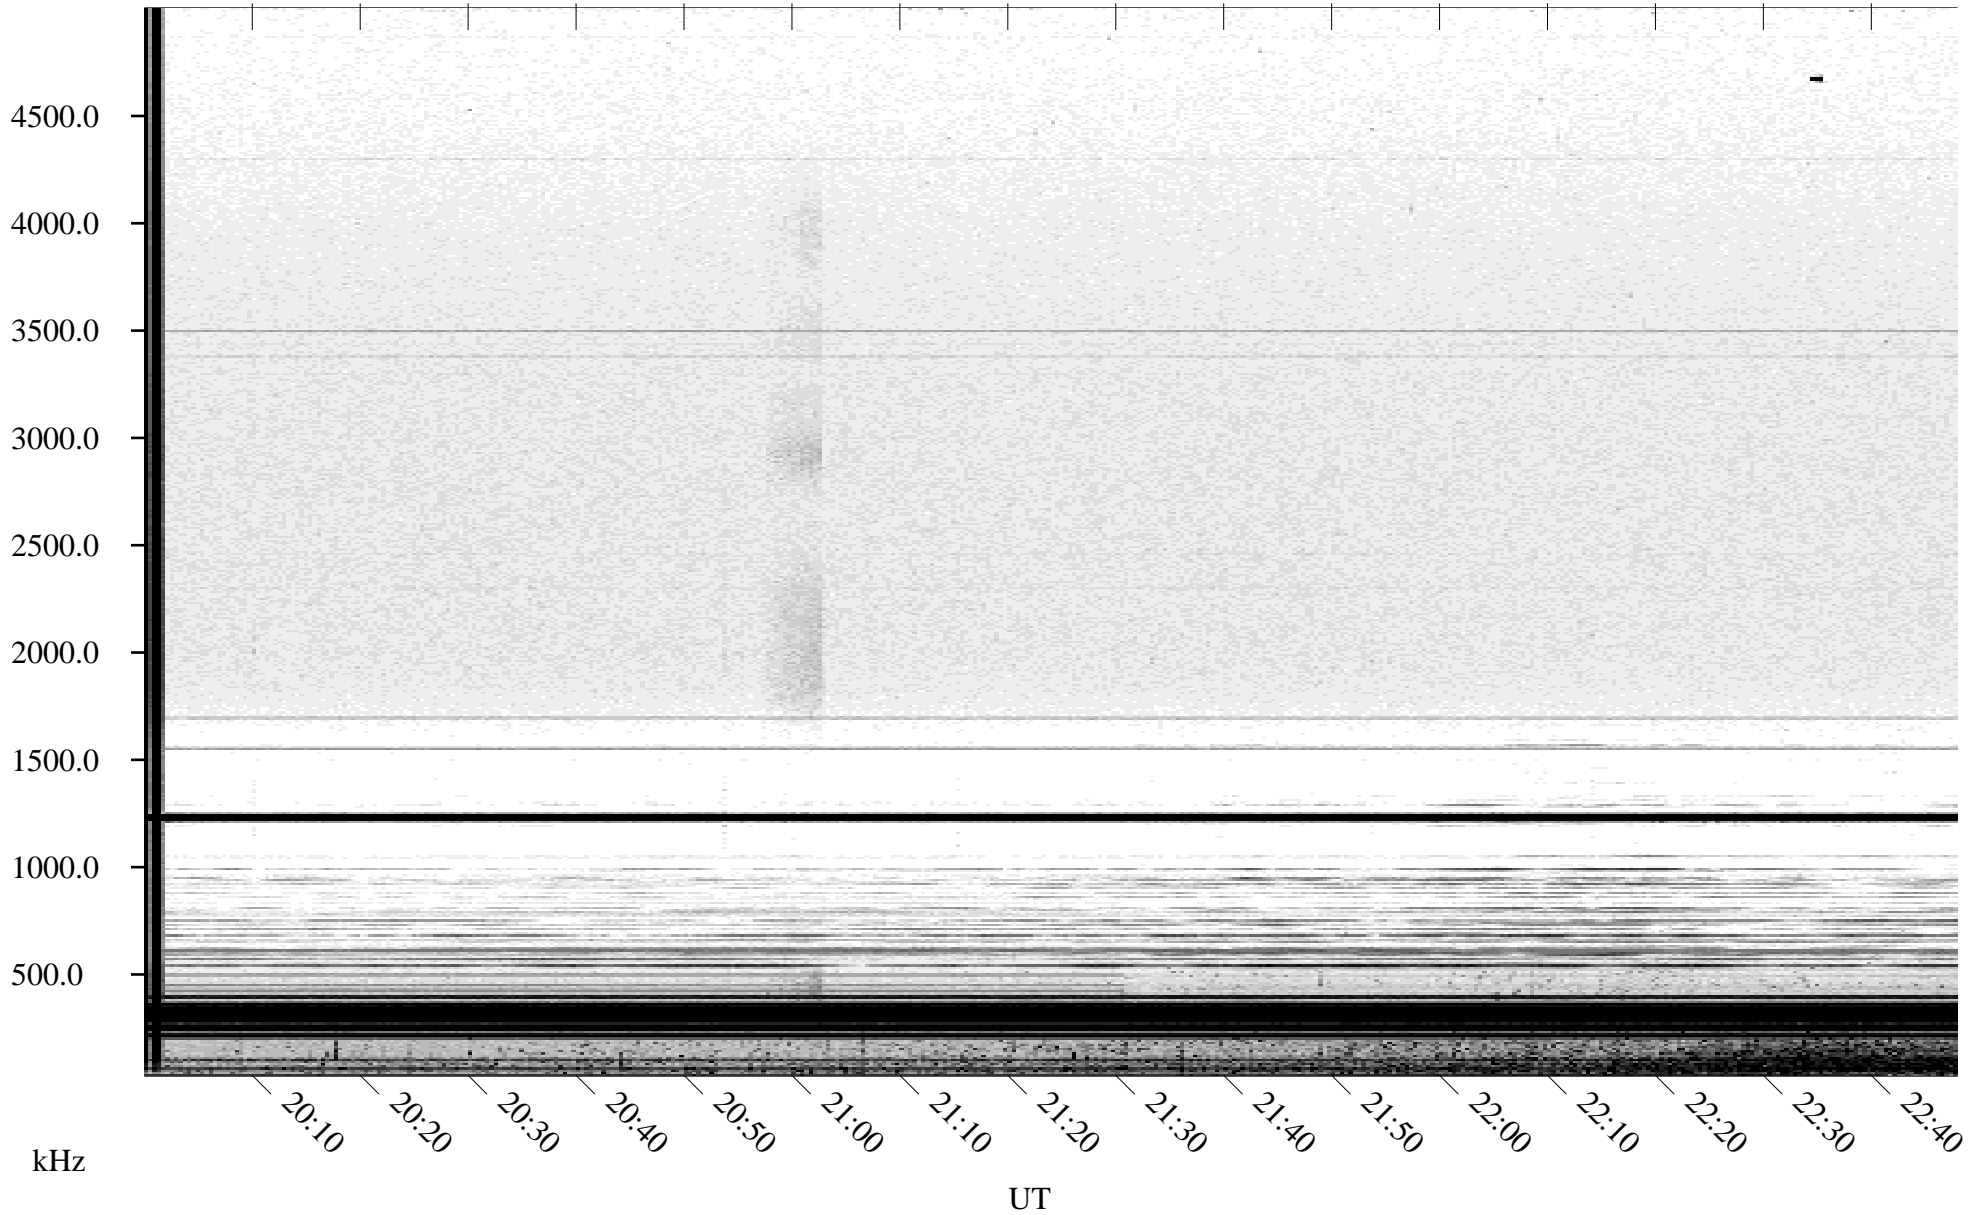

# 05/29/2004 Churchill, Manitoba

Linear Scale    Black = 161    White = 15

ch04150l.r00m max\_12

Page 1

# 05/29/2004 Churchill, Manitoba

Linear Scale    Black = 161    White = 15

ch04150l.r00m max\_12

Page 2

# 05/30/2004 Churchill, Manitoba

Linear Scale    Black = 161    White = 15

ch04150l.r00m max\_12

Page 3

# 05/30/2004 Churchill, Manitoba

Linear Scale    Black = 161    White = 15

ch04150l.r00m max\_12

Page 4