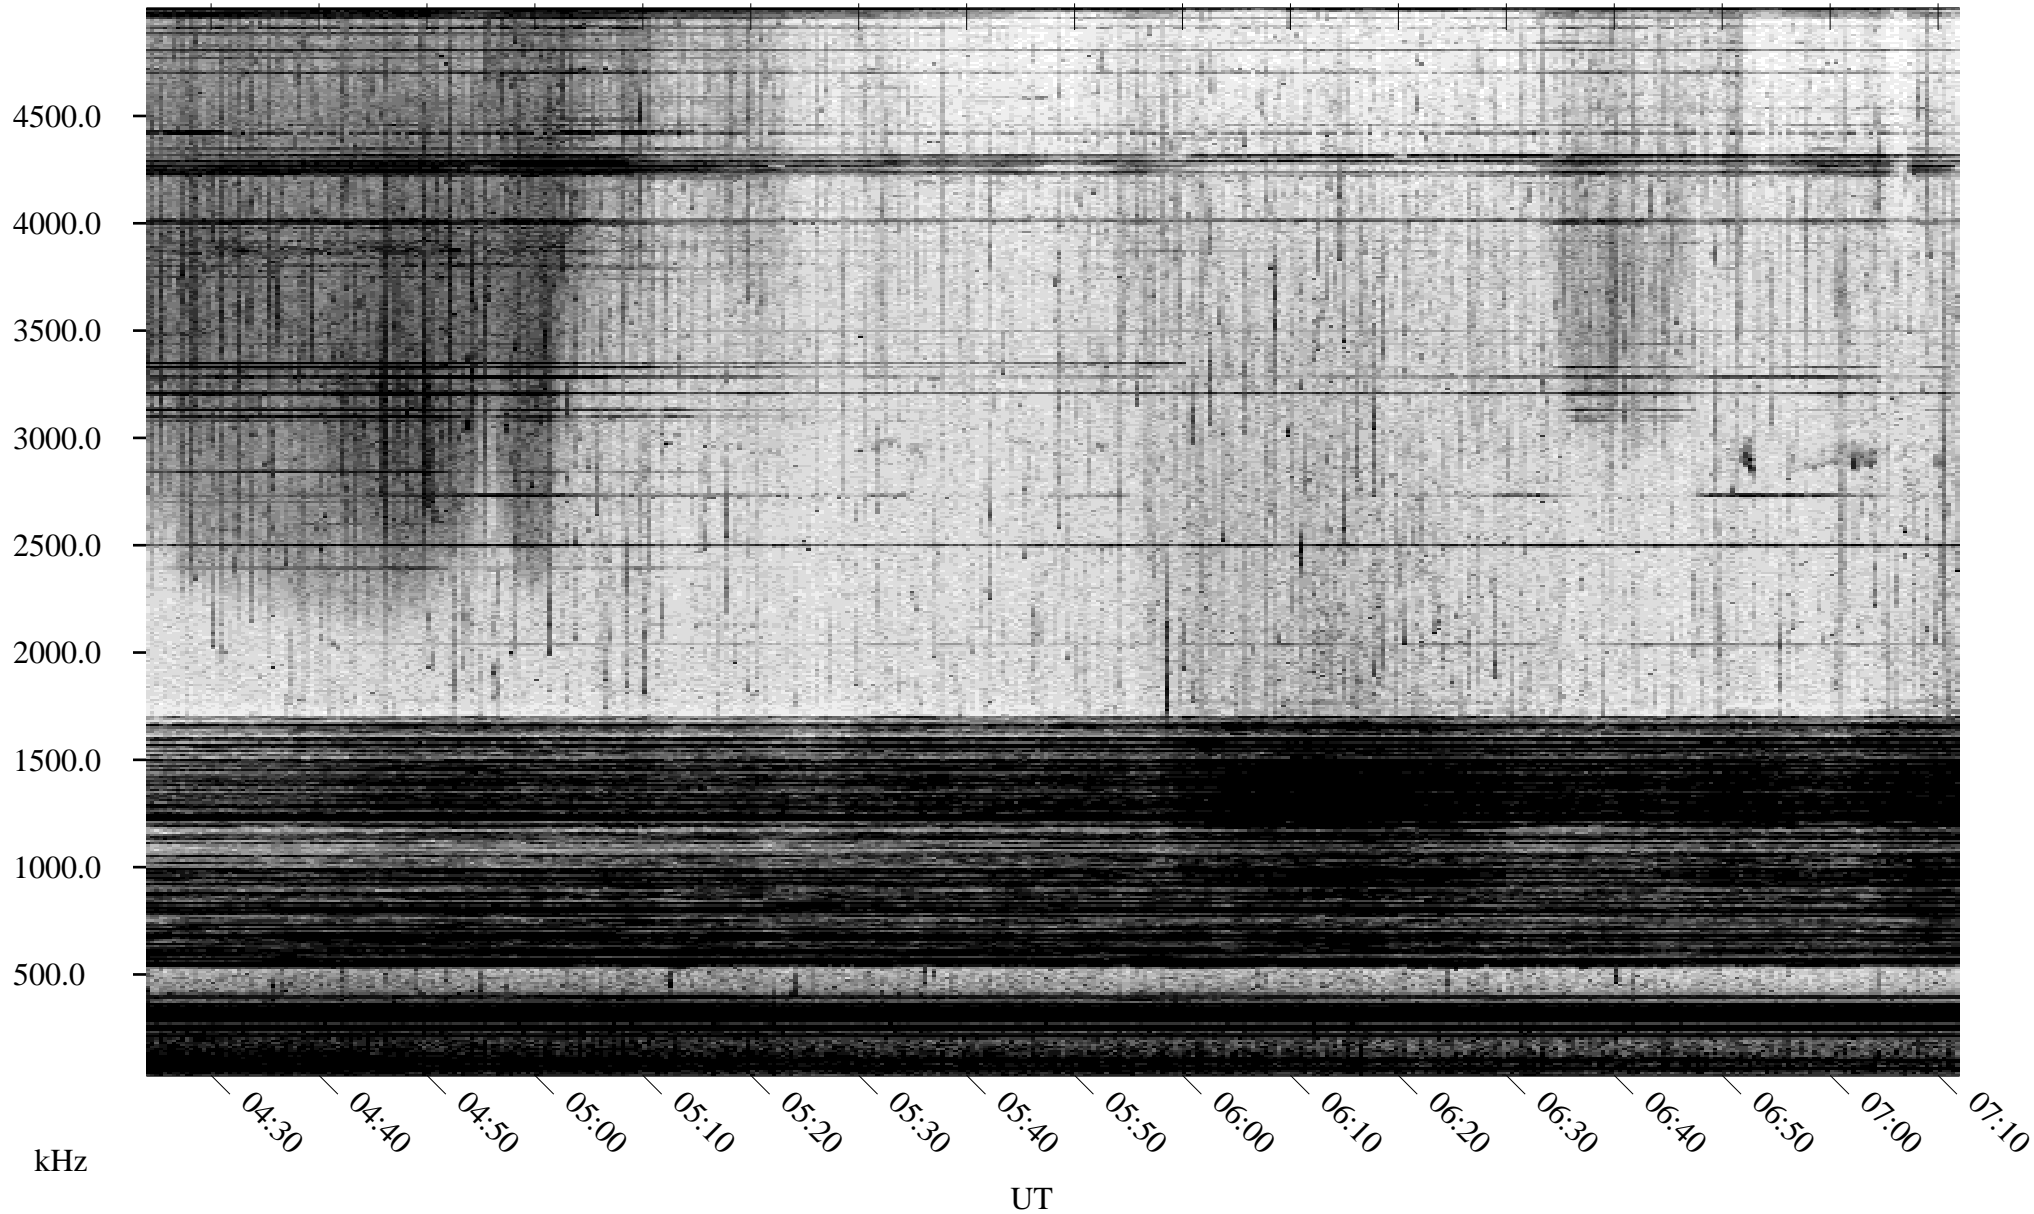

# 05/30/2004 Churchill, Manitoba

Linear Scale    Black = 161    White = 15

ch041511.r00m max\_12

Page 1

# 05/30/2004 Churchill, Manitoba

Linear Scale

Black = 161

White = 15

ch041511.r00m max\_12

Page 2

# 05/31/2004 Churchill, Manitoba

Linear Scale    Black = 161    White = 15

ch041511.r00m max\_12

Page 3

# 05/31/2004 Churchill, Manitoba

Linear Scale    Black = 161    White = 15

ch041511.r00m max\_12

Page 4