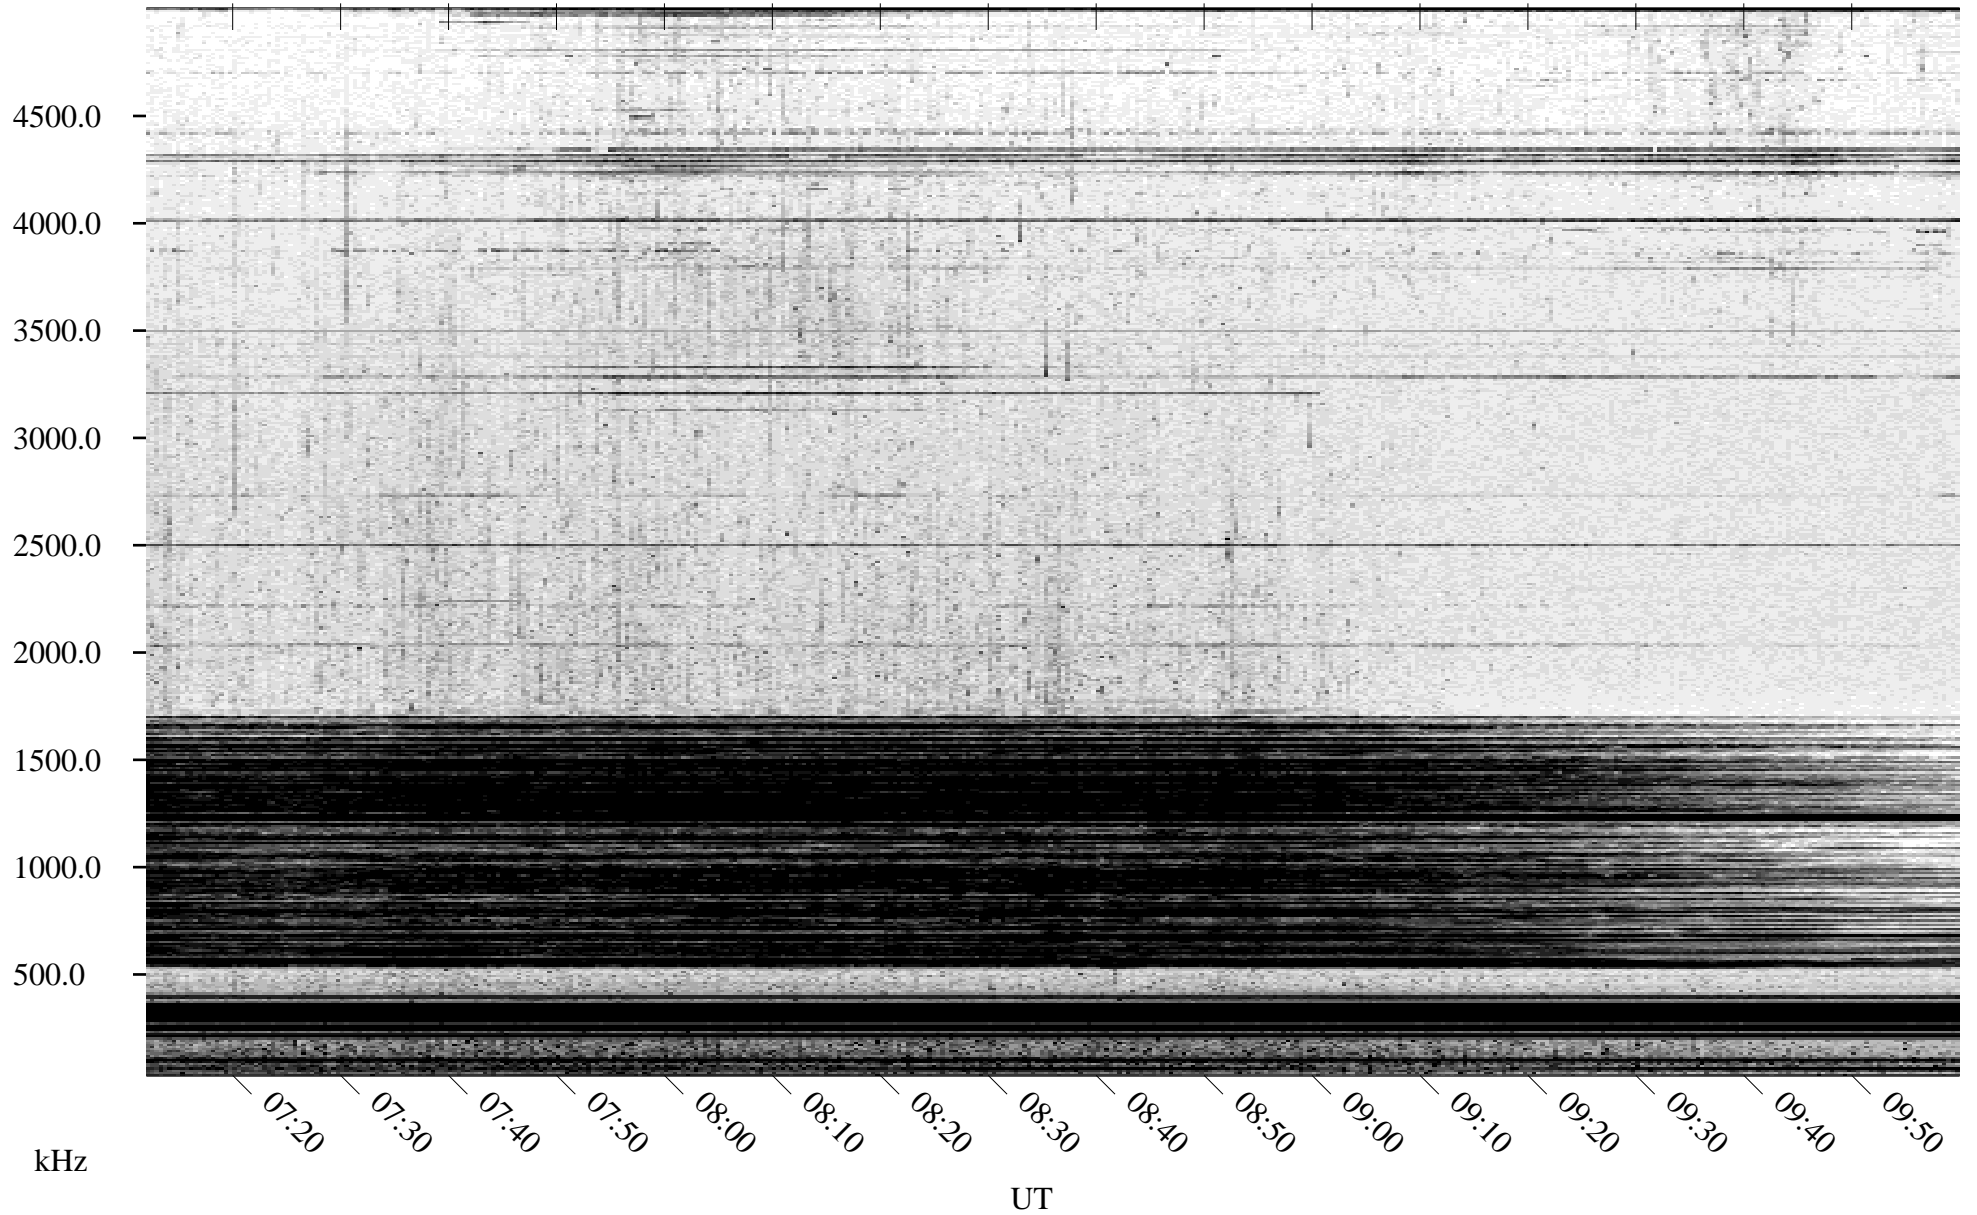

# 06/03/2004 Churchill, Manitoba

Linear Scale    Black = 161    White = 15

ch04154l.r00m max\_12

Page 3

# 06/03/2004 Churchill, Manitoba

Linear Scale    Black = 161    White = 15

ch04154l.r00m max\_12

Page 4

# 06/03/2004 Churchill, Manitoba

Linear Scale    Black = 161    White = 15

ch04154l.r00m max\_12

Page 5

# 06/03/2004 Churchill, Manitoba

Linear Scale    Black = 161    White = 15

ch04154l.r00m max\_12

Page 6