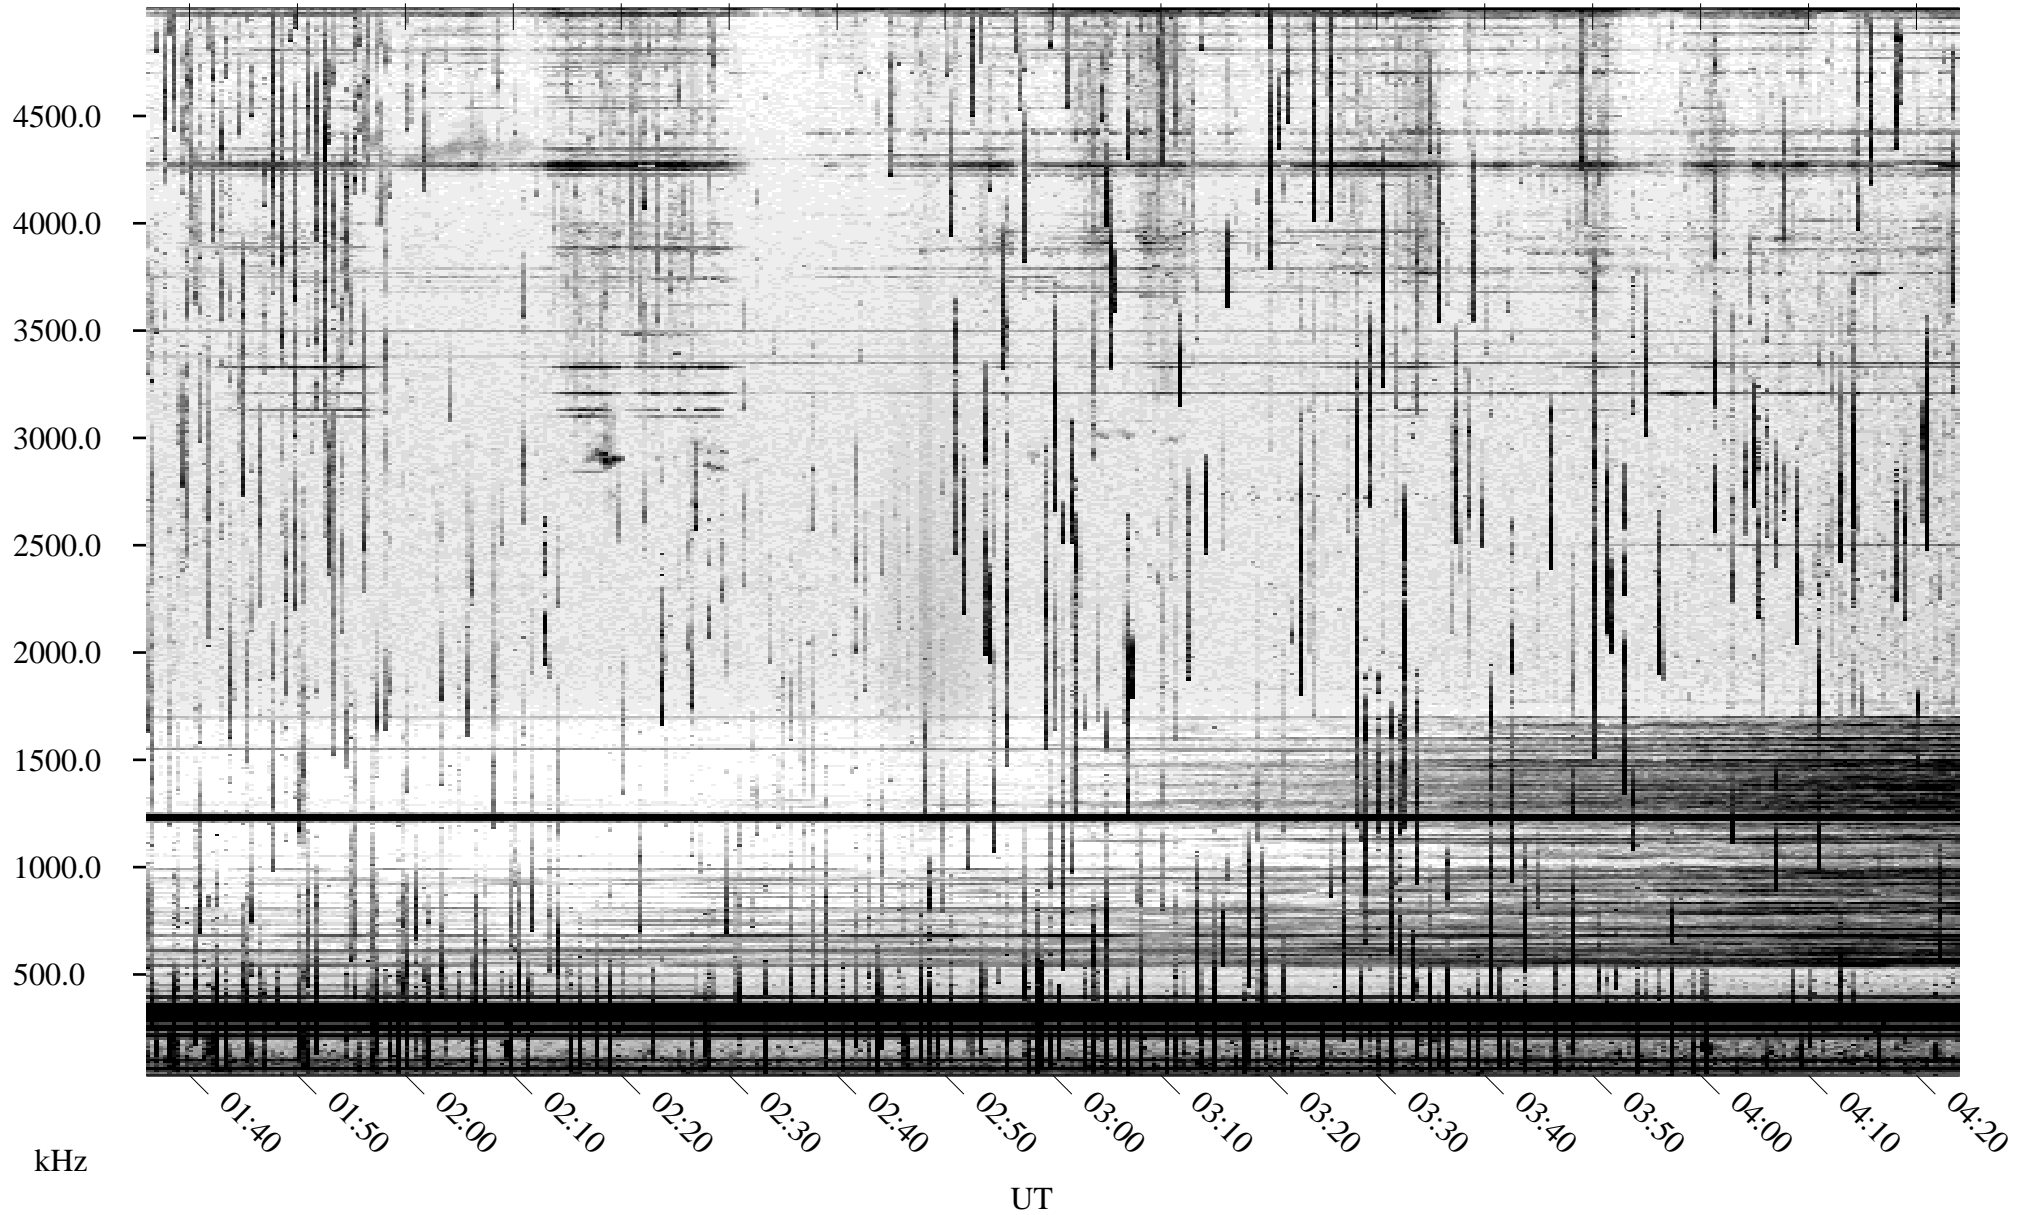

06/03/2004 Churchill, Manitoba

Linear Scale Black = 161 White = 15

ch04155l.r02m max_12

Page 1

06/03/2004 Churchill, Manitoba

Linear Scale Black = 161 White = 15

ch04155l.r02m max_12

Page 2

06/04/2004 Churchill, Manitoba

Linear Scale Black = 161 White = 15

ch041551.r02m max_12

Page 3

06/04/2004 Churchill, Manitoba

Linear Scale Black = 161 White = 15

ch041551.r02m max_12

Page 4

06/04/2004 Churchill, Manitoba

Linear Scale Black = 161 White = 15

ch04155l.r02m max_12

Page 5

06/04/2004 Churchill, Manitoba

Linear Scale Black = 161 White = 15

ch04155l.r02m max_12

Page 6

06/04/2004 Churchill, Manitoba

Linear Scale Black = 161 White = 15

ch041551.r02m max_12

Page 7

06/04/2004 Churchill, Manitoba

Linear Scale Black = 161 White = 15

ch041551.r02m max_12