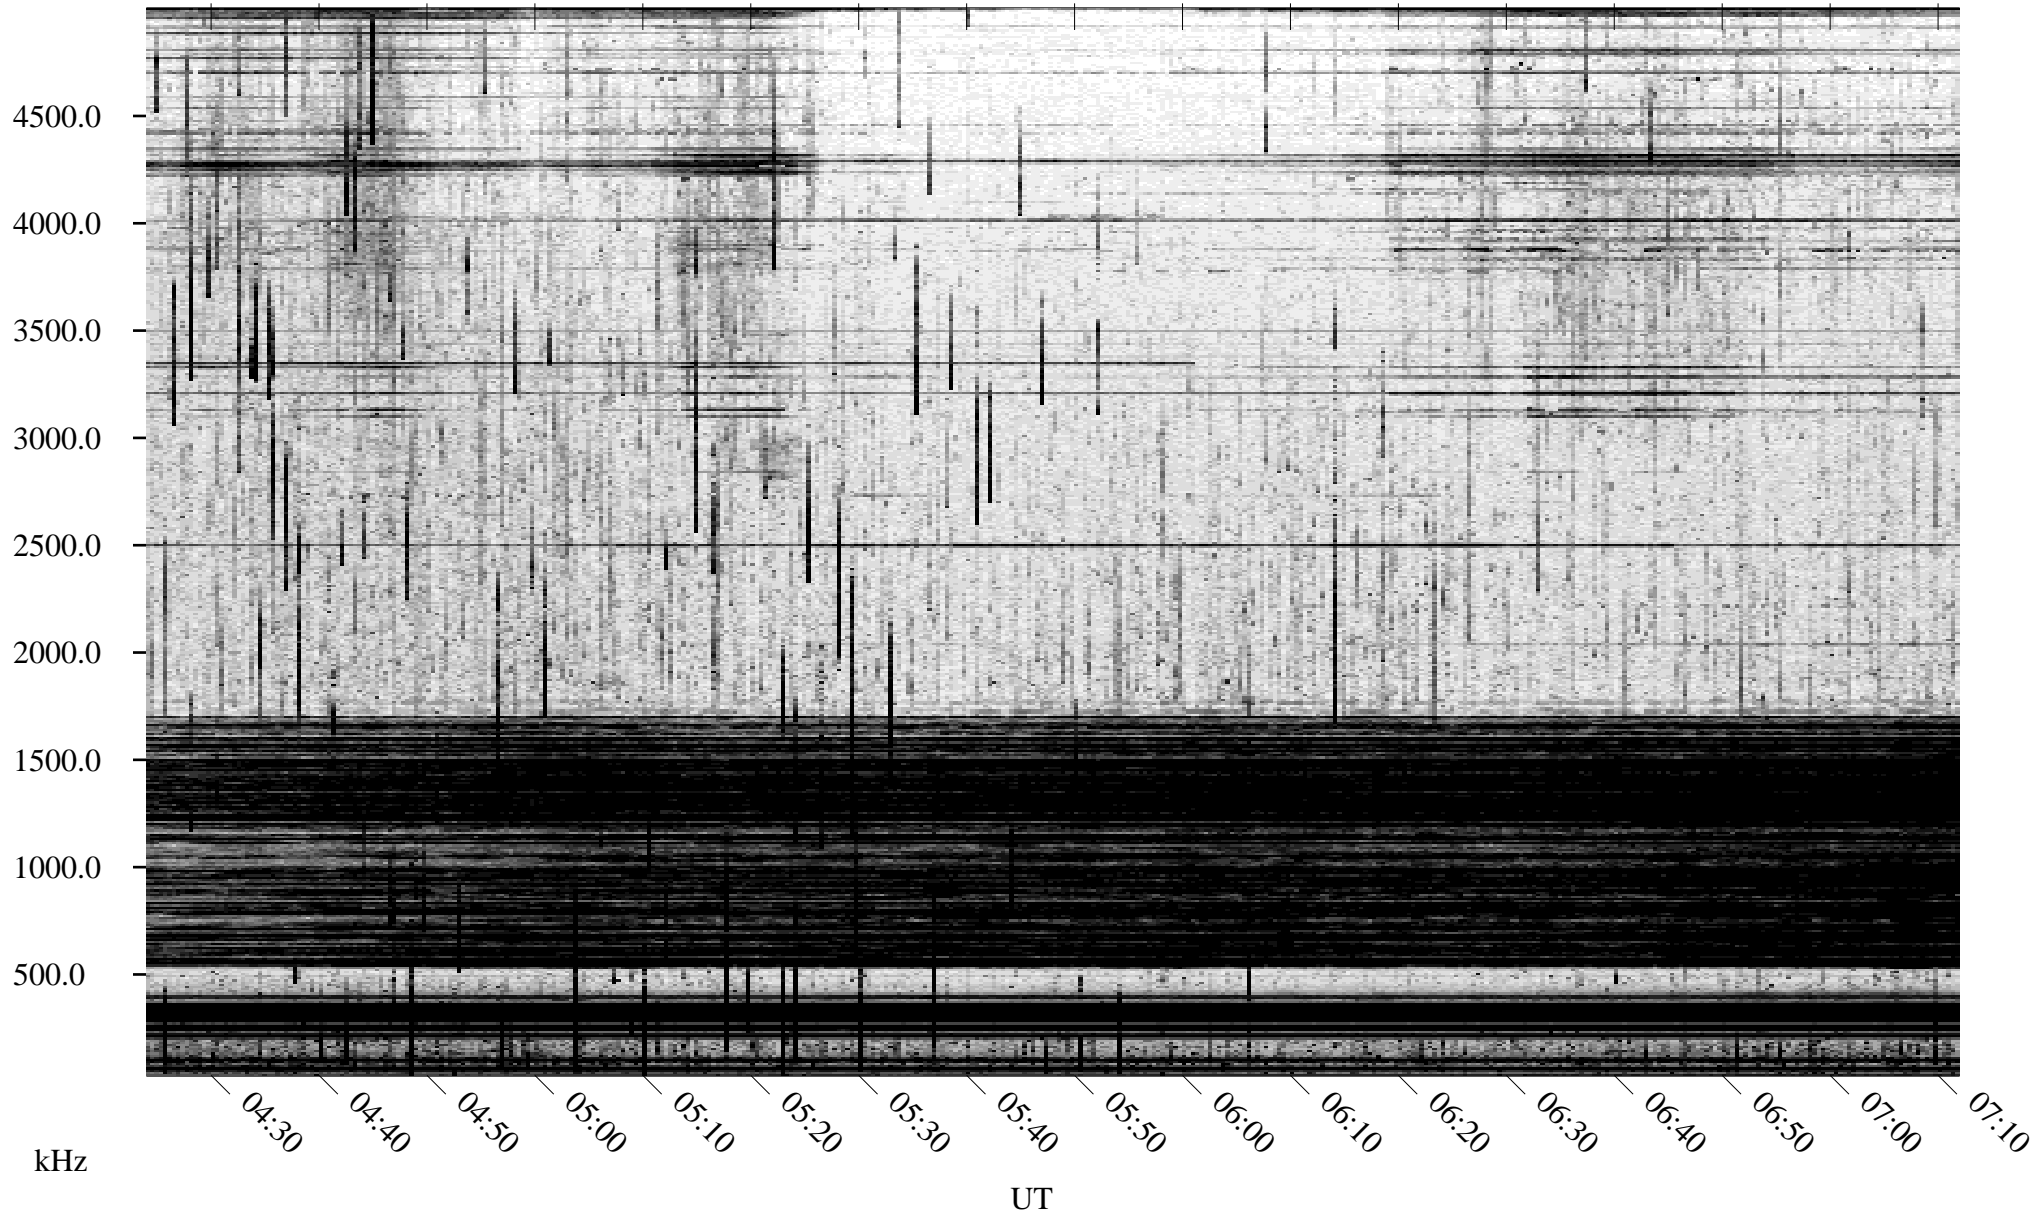

06/03/2004 Churchill, Manitoba

Linear Scale Black = 161 White = 15

ch04155l.r02m max_12

Page 1

06/03/2004 Churchill, Manitoba

Linear Scale Black = 161 White = 15

ch04155l.r02m max_12

Page 2

06/04/2004 Churchill, Manitoba

Linear Scale Black = 161 White = 15

ch041551.r02m max_12

Page 3

06/04/2004 Churchill, Manitoba

Linear Scale Black = 161 White = 15

ch041551.r02m max_12

Page 4

06/04/2004 Churchill, Manitoba

Linear Scale Black = 161 White = 15

ch04155l.r02m max_12

Page 5

06/04/2004 Churchill, Manitoba

Linear Scale Black = 161 White = 15

ch04155l.r02m max_12

Page 6

06/04/2004 Churchill, Manitoba

Linear Scale Black = 161 White = 15

ch041551.r02m max_12

Page 7

06/04/2004 Churchill, Manitoba

Linear Scale Black = 161 White = 15

ch041551.r02m max_12