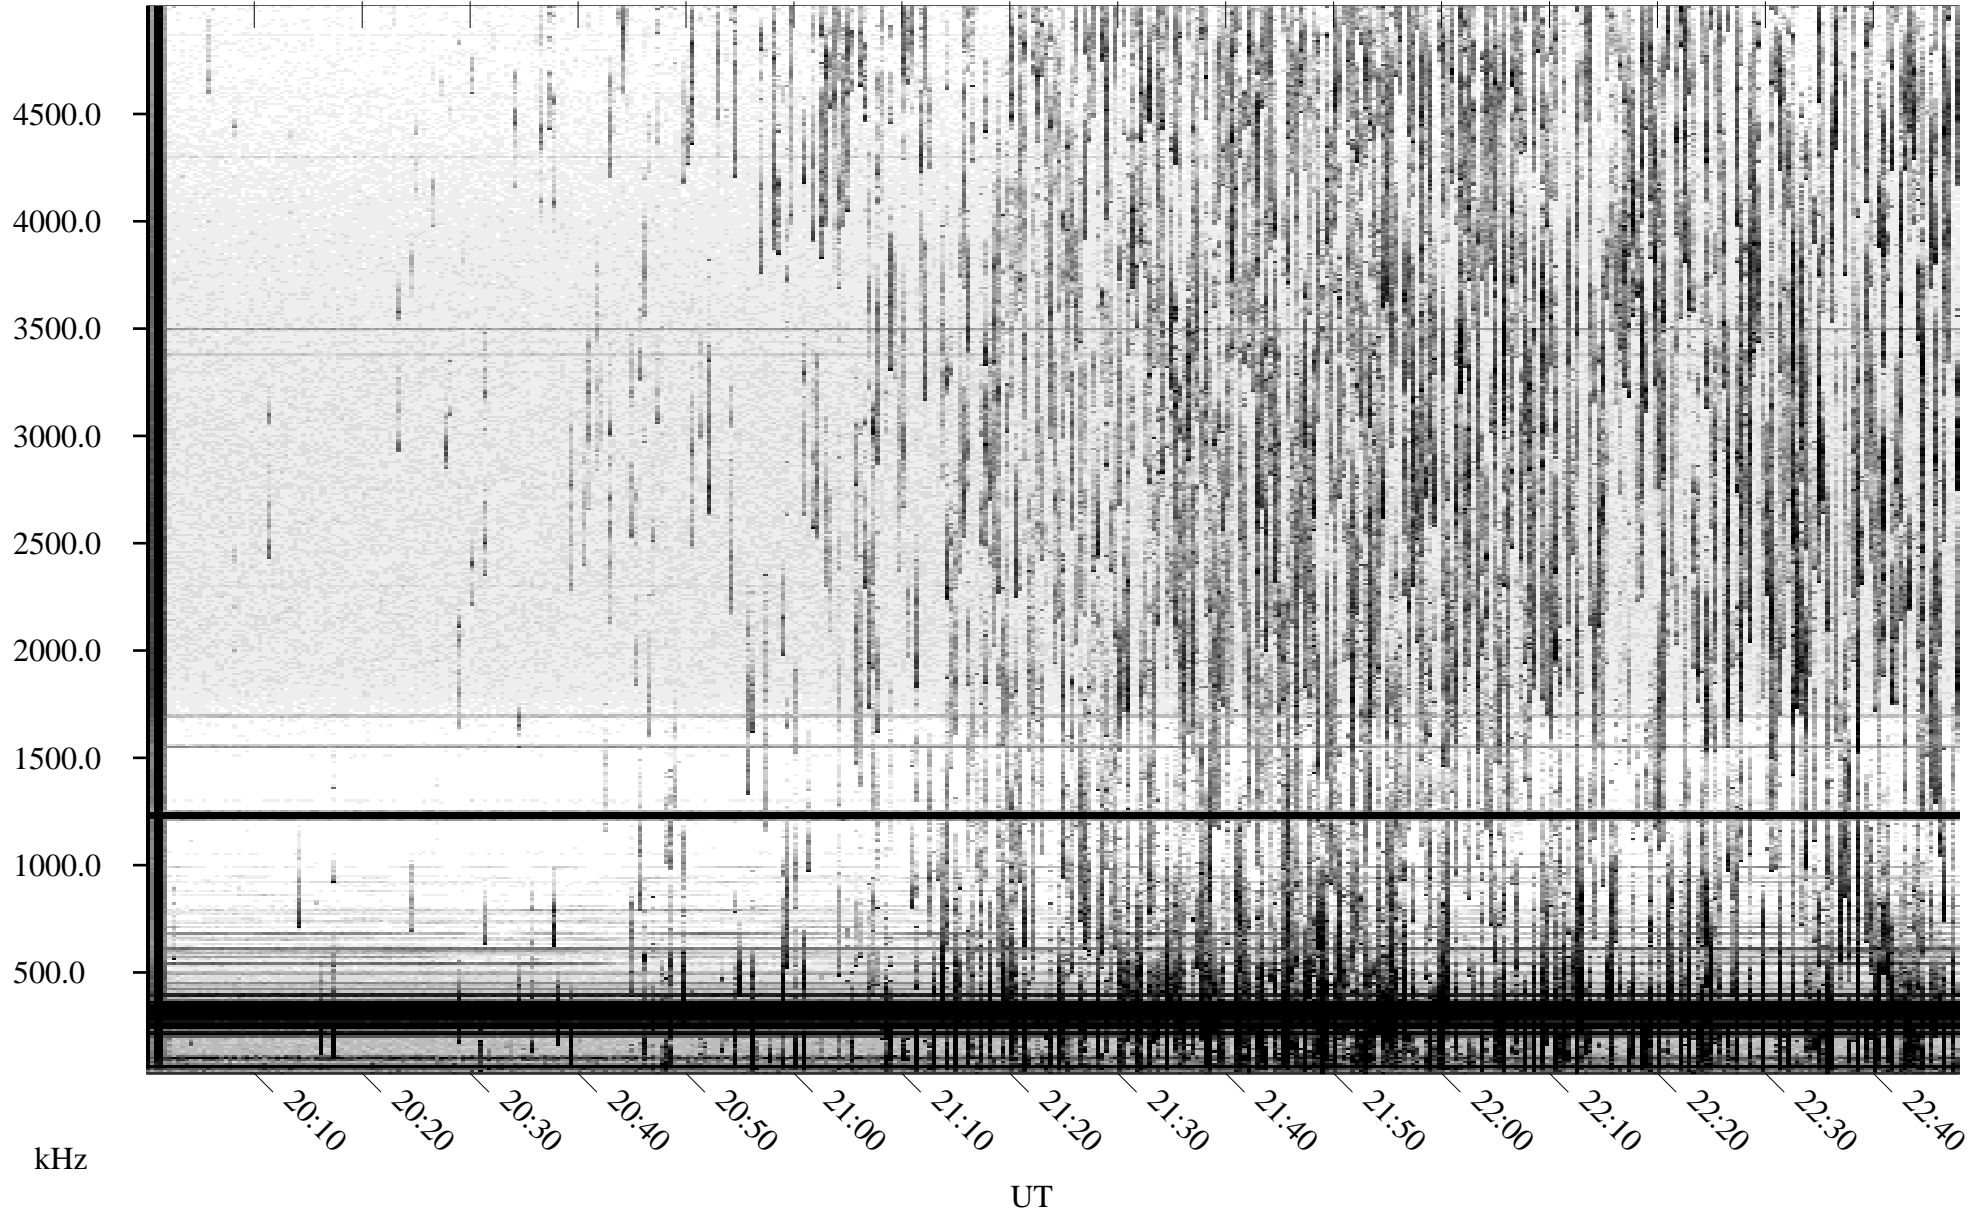

06/03/2004 Churchill, Manitoba

Linear Scale Black = 161 White = 15

ch04155l.r02m max_12

Page 1

06/03/2004 Churchill, Manitoba

Linear Scale Black = 161 White = 15

ch04155l.r02m max_12

Page 2

06/04/2004 Churchill, Manitoba

Linear Scale Black = 161 White = 15

ch041551.r02m max_12

Page 3

06/04/2004 Churchill, Manitoba

Linear Scale Black = 161 White = 15

ch041551.r02m max_12

Page 4

06/04/2004 Churchill, Manitoba

Linear Scale Black = 161 White = 15

ch04155l.r02m max_12

Page 5

06/04/2004 Churchill, Manitoba

Linear Scale Black = 161 White = 15

ch04155l.r02m max_12

Page 6

06/04/2004 Churchill, Manitoba

Linear Scale Black = 161 White = 15

ch041551.r02m max_12

Page 7

06/04/2004 Churchill, Manitoba

Linear Scale Black = 161 White = 15

ch041551.r02m max_12