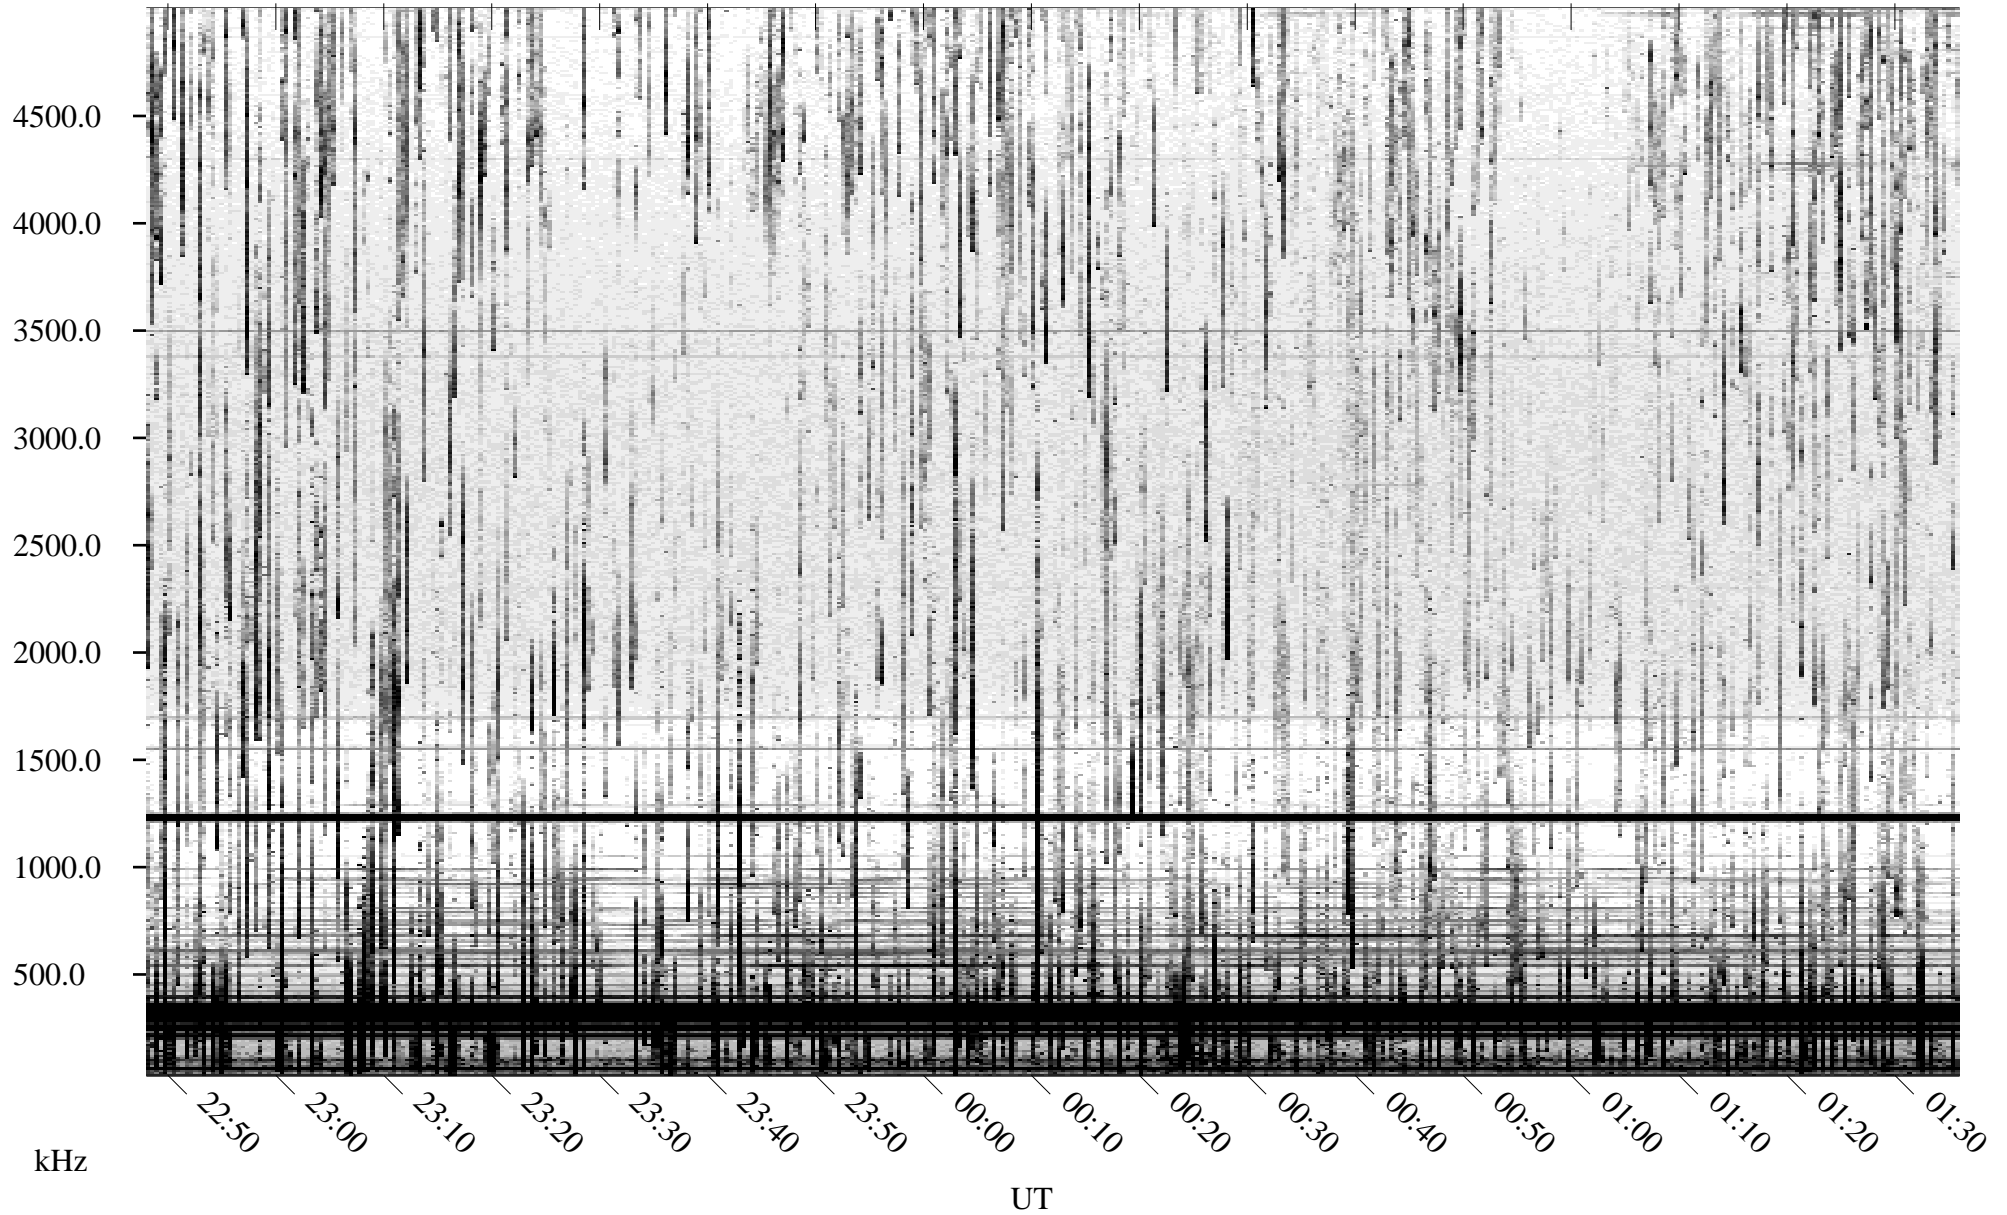

06/03/2004 Churchill, Manitoba

Linear Scale Black = 161 White = 15

ch04155l.r02m max_12

Page 1

06/03/2004 Churchill, Manitoba

Linear Scale Black = 161 White = 15

ch04155l.r02m max_12

Page 2

06/04/2004 Churchill, Manitoba

Linear Scale Black = 161 White = 15

ch041551.r02m max_12

Page 3

06/04/2004 Churchill, Manitoba

Linear Scale Black = 161 White = 15

ch041551.r02m max_12

Page 4

06/04/2004 Churchill, Manitoba

Linear Scale Black = 161 White = 15

ch04155l.r02m max_12

Page 5

06/04/2004 Churchill, Manitoba

Linear Scale Black = 161 White = 15

ch04155l.r02m max_12

Page 6

06/04/2004 Churchill, Manitoba

Linear Scale Black = 161 White = 15

ch041551.r02m max_12

Page 7

06/04/2004 Churchill, Manitoba

Linear Scale Black = 161 White = 15

ch041551.r02m max_12