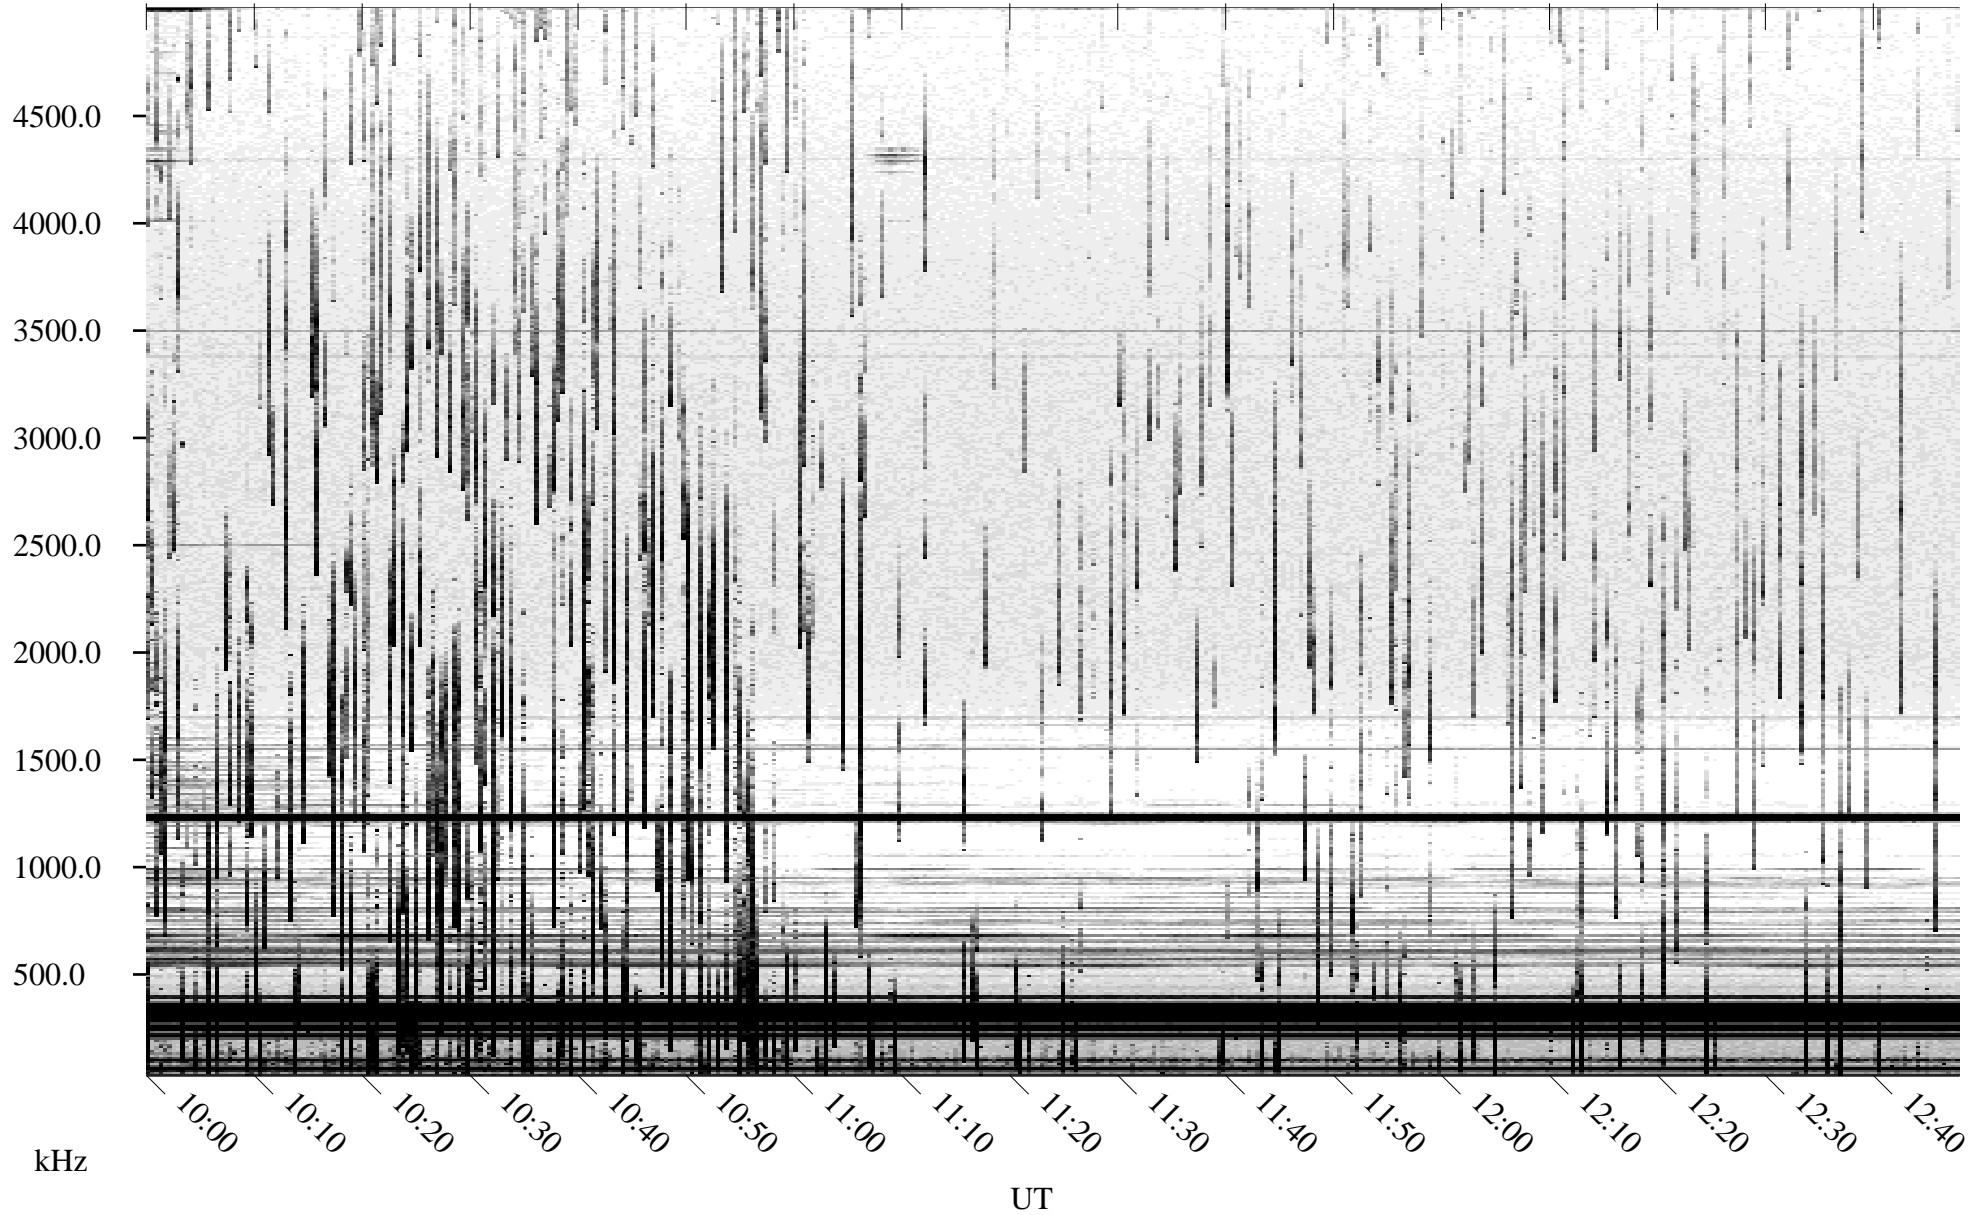

06/03/2004 Churchill, Manitoba

Linear Scale Black = 161 White = 15

ch04155l.r02m max_12

Page 1

06/03/2004 Churchill, Manitoba

Linear Scale Black = 161 White = 15

ch04155l.r02m max_12

Page 2

06/04/2004 Churchill, Manitoba

Linear Scale Black = 161 White = 15

ch041551.r02m max_12

Page 3

06/04/2004 Churchill, Manitoba

Linear Scale Black = 161 White = 15

ch041551.r02m max_12

Page 4

06/04/2004 Churchill, Manitoba

Linear Scale Black = 161 White = 15

ch04155l.r02m max_12

Page 5

06/04/2004 Churchill, Manitoba

Linear Scale Black = 161 White = 15

ch04155l.r02m max_12

Page 6

06/04/2004 Churchill, Manitoba

Linear Scale Black = 161 White = 15

ch041551.r02m max_12

Page 7

06/04/2004 Churchill, Manitoba

Linear Scale Black = 161 White = 15

ch041551.r02m max_12