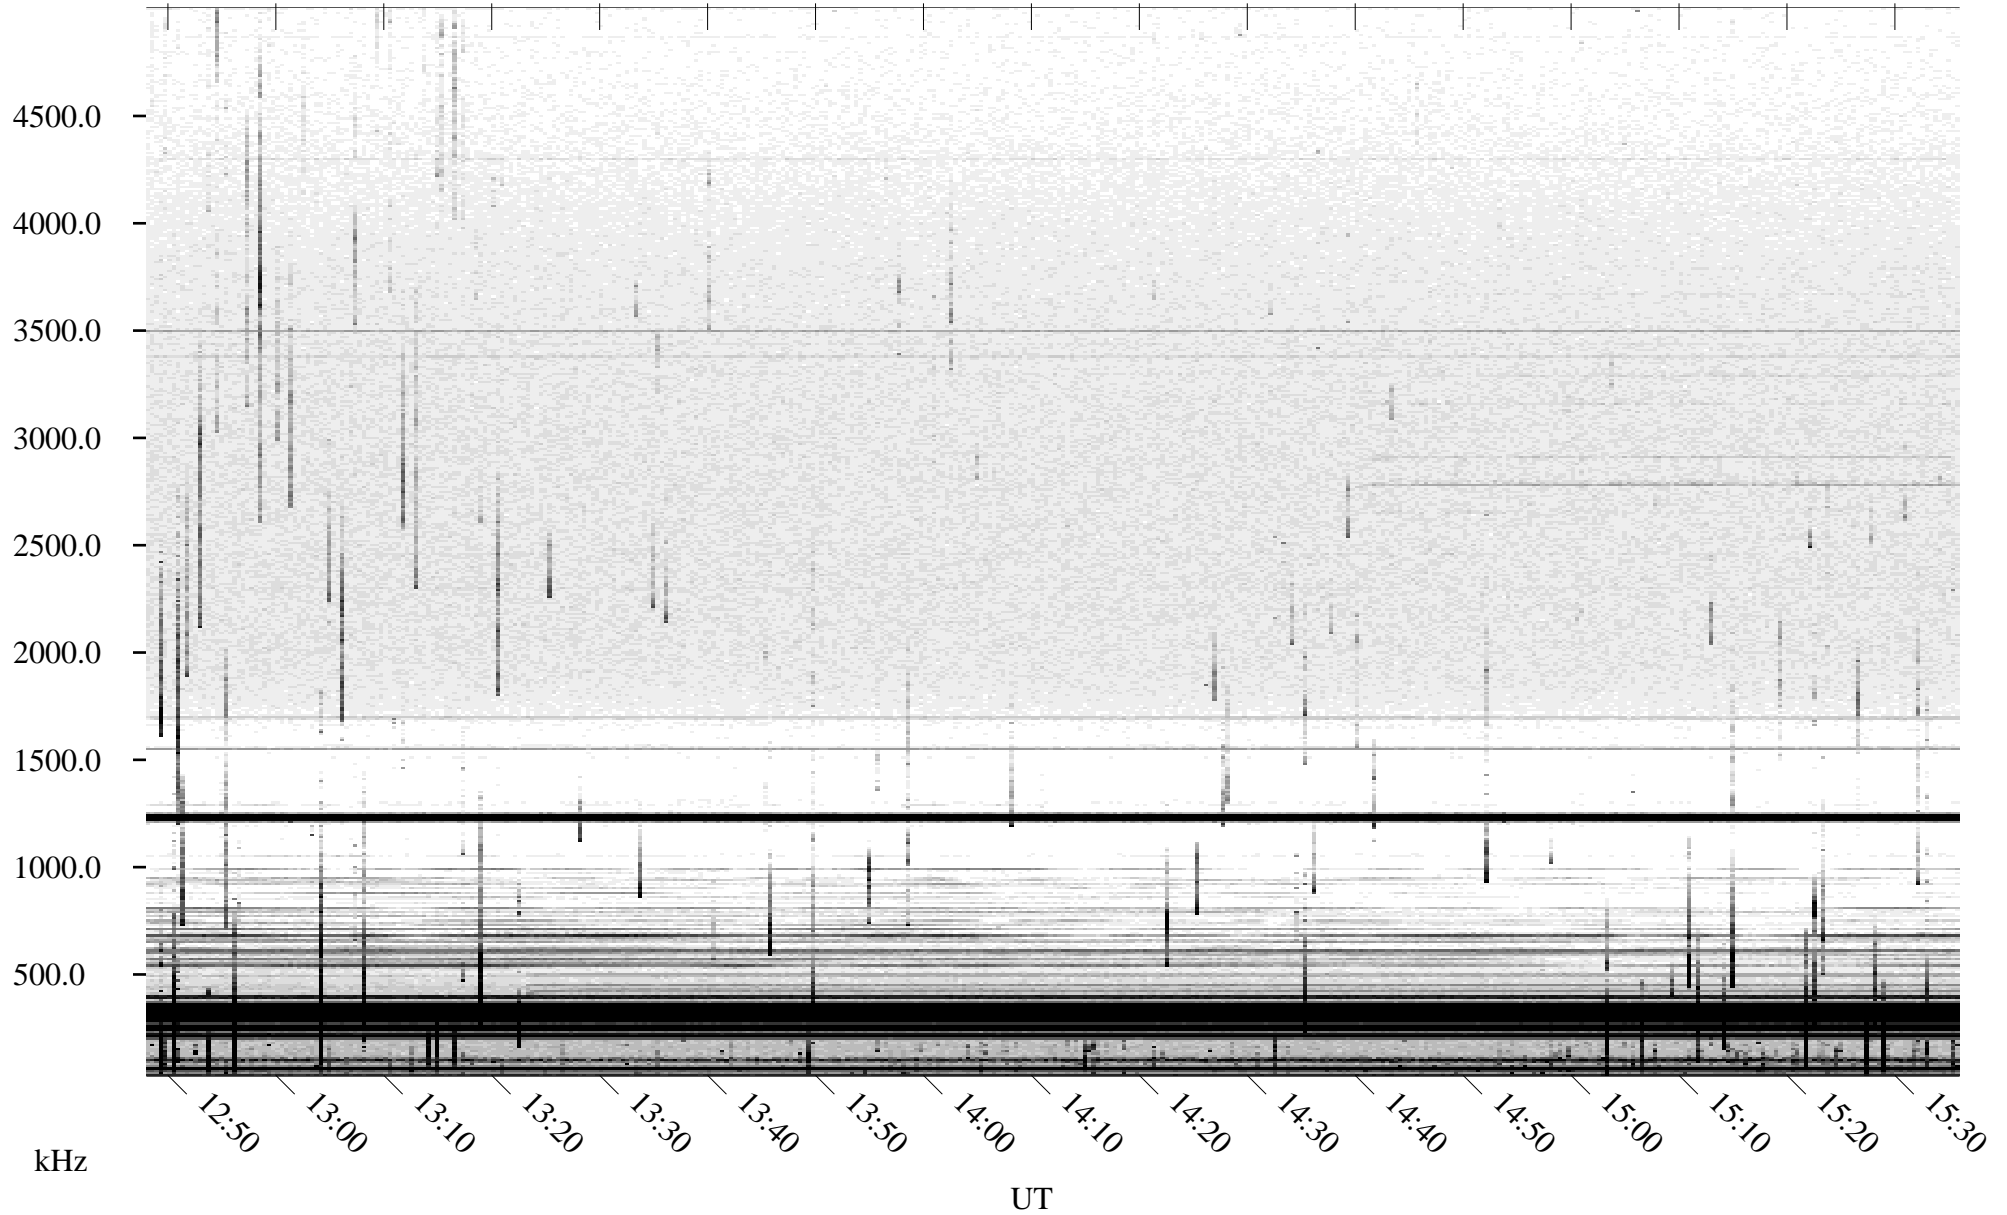

06/03/2004 Churchill, Manitoba

Linear Scale Black = 161 White = 15

ch04155l.r02m max_12

Page 1

06/03/2004 Churchill, Manitoba

Linear Scale Black = 161 White = 15

ch04155l.r02m max_12

Page 2

06/04/2004 Churchill, Manitoba

Linear Scale Black = 161 White = 15

ch041551.r02m max_12

Page 3

06/04/2004 Churchill, Manitoba

Linear Scale Black = 161 White = 15

ch041551.r02m max_12

Page 4

06/04/2004 Churchill, Manitoba

Linear Scale Black = 161 White = 15

ch04155l.r02m max_12

Page 5

06/04/2004 Churchill, Manitoba

Linear Scale Black = 161 White = 15

ch04155l.r02m max_12

Page 6

06/04/2004 Churchill, Manitoba

Linear Scale Black = 161 White = 15

ch041551.r02m max_12

Page 7

06/04/2004 Churchill, Manitoba

Linear Scale Black = 161 White = 15

ch041551.r02m max_12