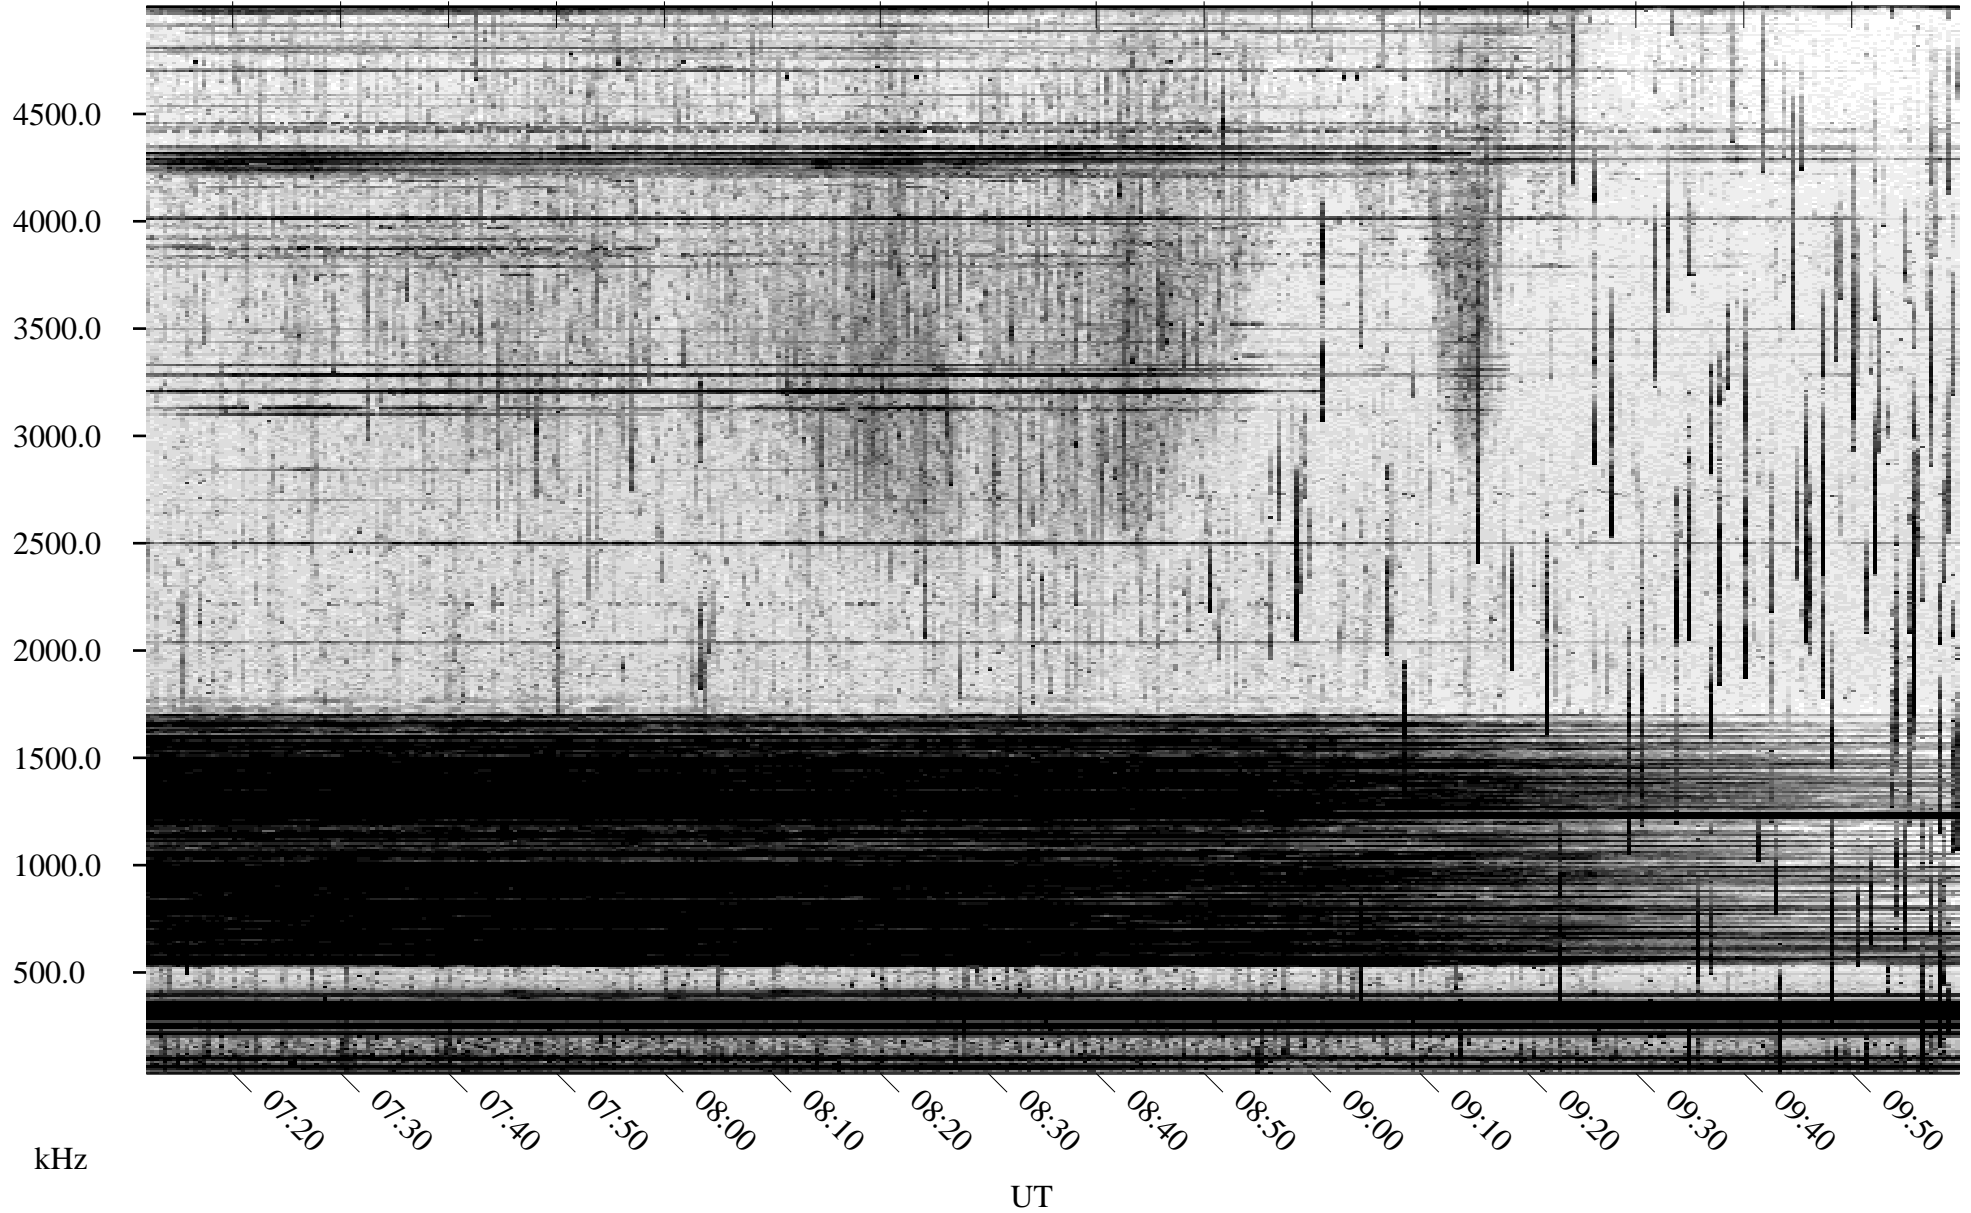

06/03/2004 Churchill, Manitoba

Linear Scale Black = 161 White = 15

ch04155l.r02m max_12

Page 1

06/03/2004 Churchill, Manitoba

Linear Scale Black = 161 White = 15

ch04155l.r02m max_12

Page 2

06/04/2004 Churchill, Manitoba

Linear Scale Black = 161 White = 15

ch041551.r02m max_12

Page 3

06/04/2004 Churchill, Manitoba

Linear Scale Black = 161 White = 15

ch041551.r02m max_12

Page 4

06/04/2004 Churchill, Manitoba

Linear Scale Black = 161 White = 15

ch04155l.r02m max_12

Page 5

06/04/2004 Churchill, Manitoba

Linear Scale Black = 161 White = 15

ch04155l.r02m max_12

Page 6

06/04/2004 Churchill, Manitoba

Linear Scale Black = 161 White = 15

ch041551.r02m max_12

Page 7

06/04/2004 Churchill, Manitoba

Linear Scale Black = 161 White = 15

ch041551.r02m max_12