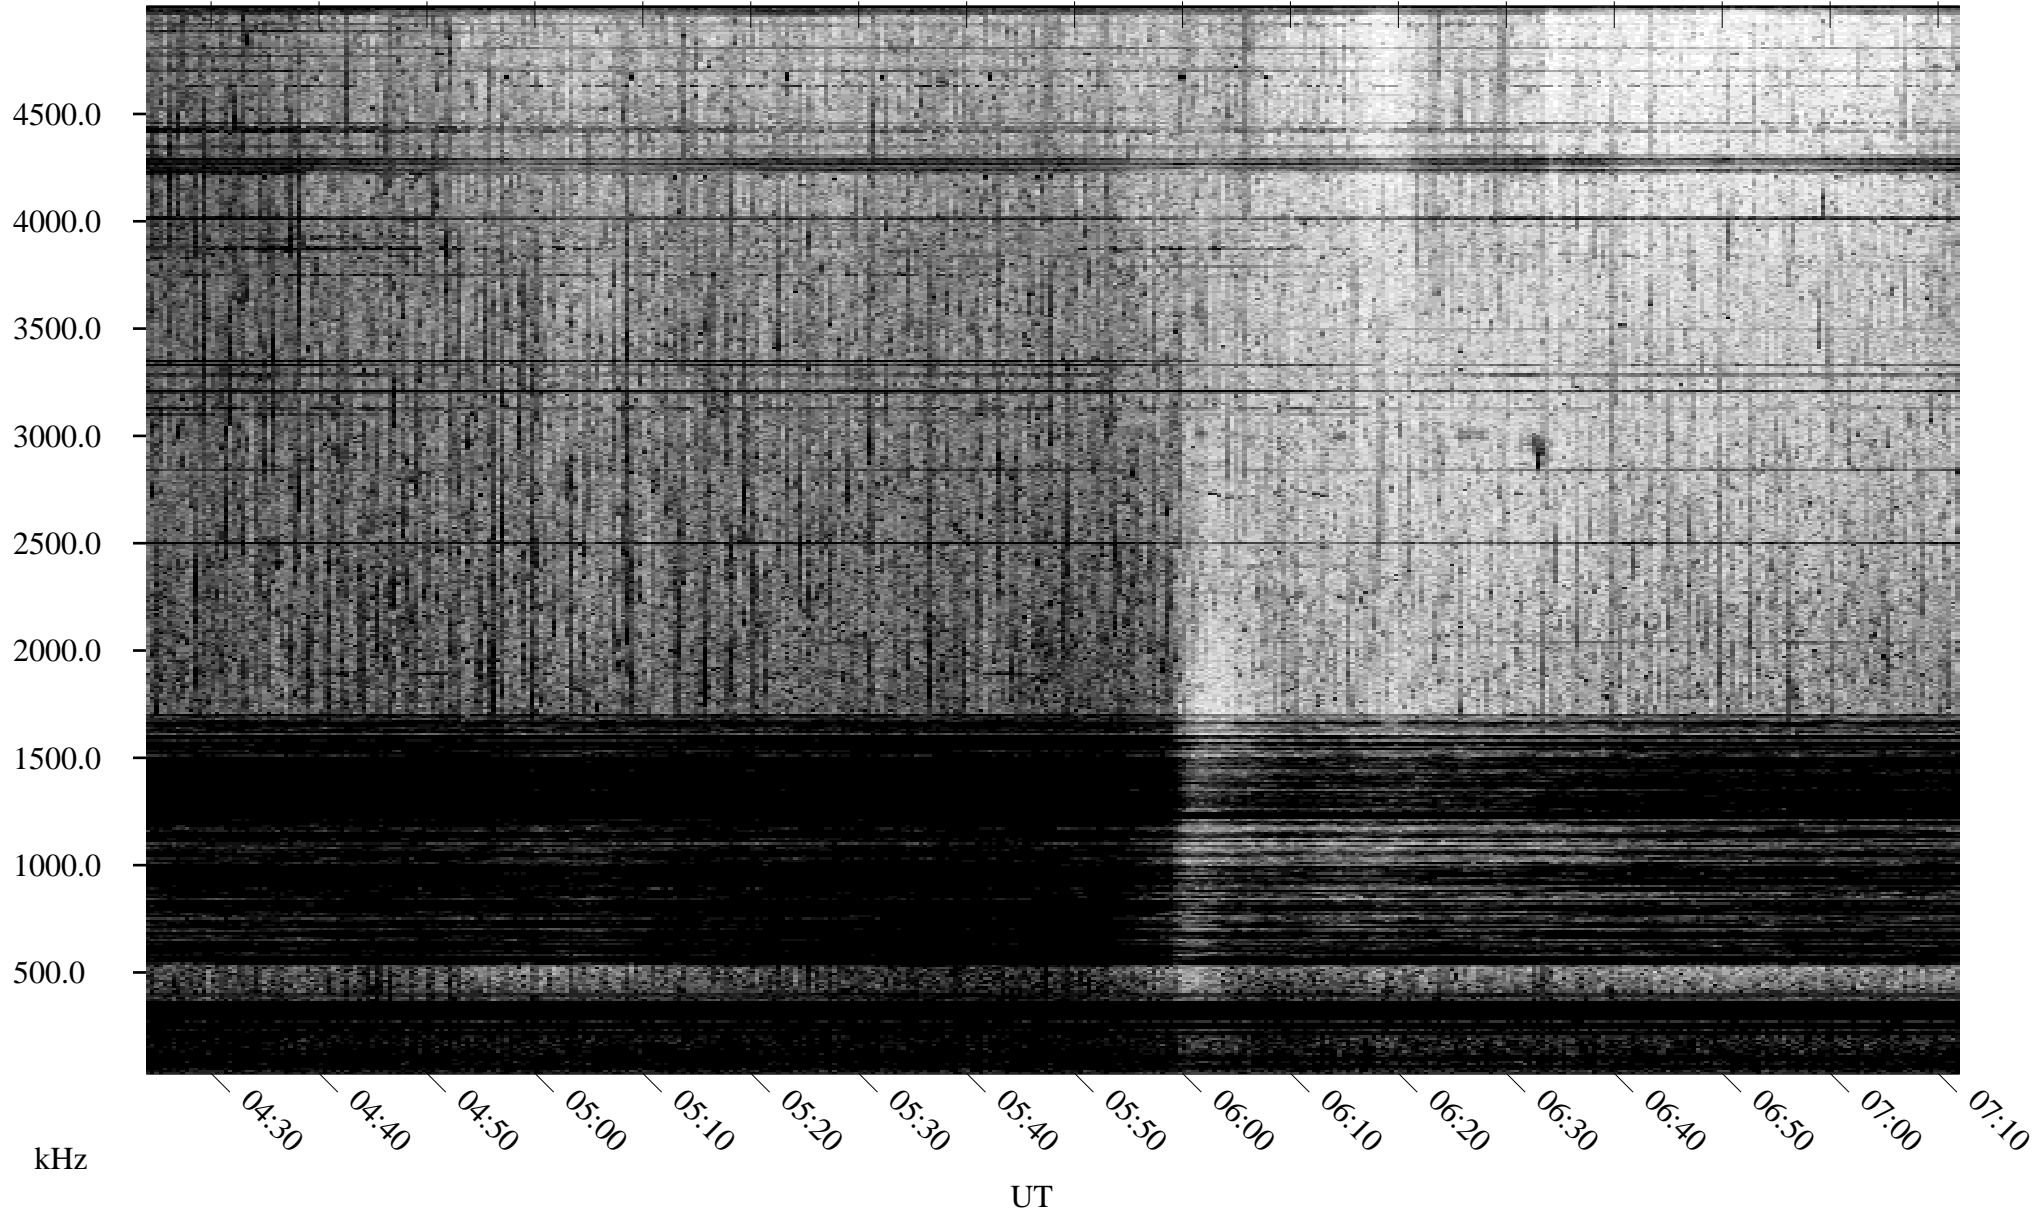

06/11/2004 Churchill, Manitoba

Linear Scale Black = 161 White = 15

ch04163l.r00m max_12

Page 1

06/11/2004 Churchill, Manitoba

Linear Scale Black = 161 White = 15

ch04163l.r00m max_12

Page 2

06/12/2004 Churchill, Manitoba

Linear Scale Black = 161 White = 15

ch04163l.r00m max_12

Page 3

06/12/2004 Churchill, Manitoba

Linear Scale Black = 161 White = 15

ch04163l.r00m max_12

Page 4

06/12/2004 Churchill, Manitoba

Linear Scale Black = 161 White = 15

ch04163l.r00m max_12

Page 5

06/12/2004 Churchill, Manitoba

Linear Scale Black = 161 White = 15

ch04163l.r00m max_12

Page 6

06/12/2004 Churchill, Manitoba

Linear Scale Black = 161 White = 15

ch04163l.r00m max_12

Page 7

06/12/2004 Churchill, Manitoba

Linear Scale Black = 161 White = 15

ch04163l.r00m max_12

Page 8