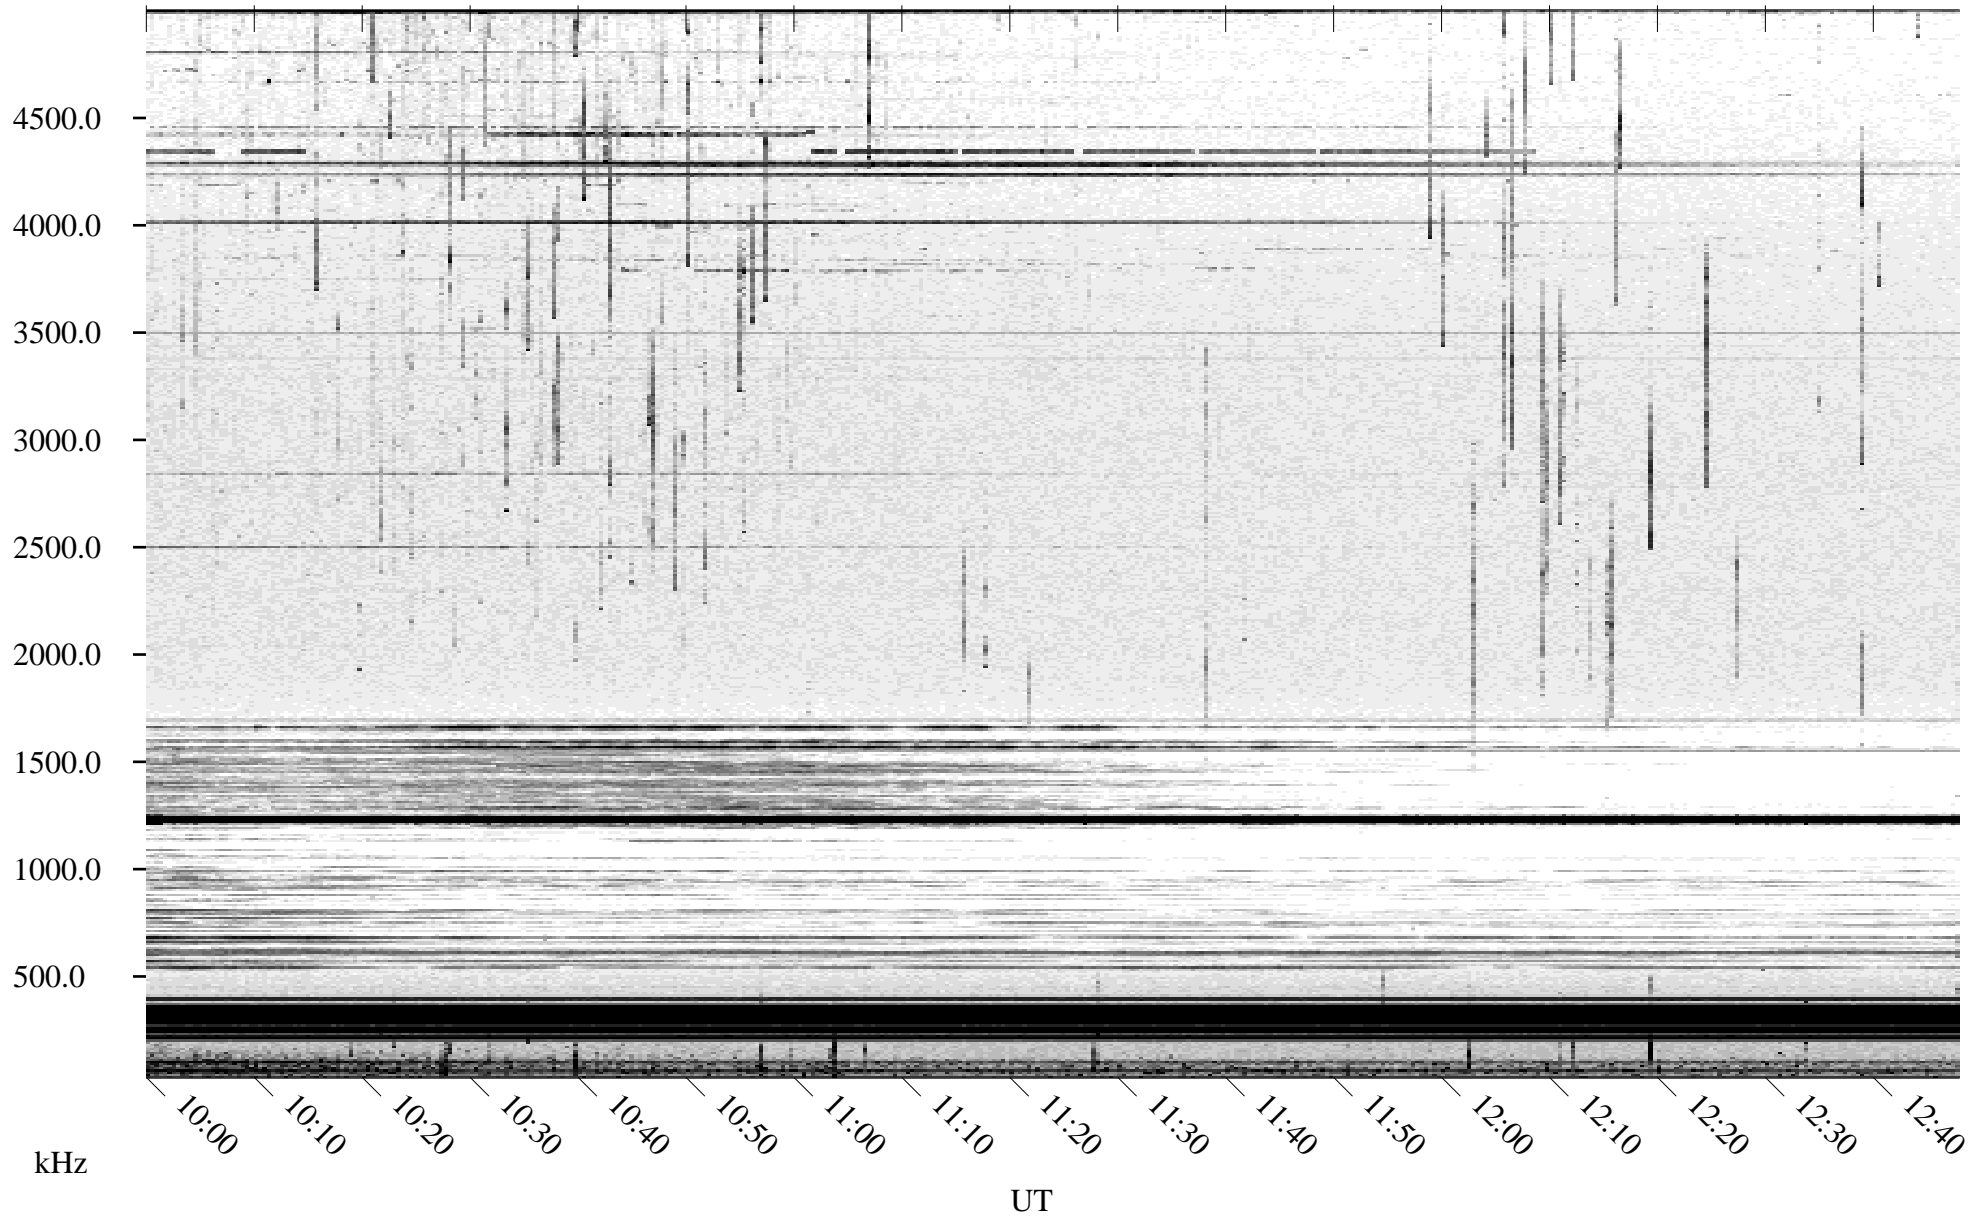

06/11/2004 Churchill, Manitoba

Linear Scale Black = 161 White = 15

ch04163l.r00m max_12

Page 1

06/11/2004 Churchill, Manitoba

Linear Scale Black = 161 White = 15

ch04163l.r00m max_12

Page 2

06/12/2004 Churchill, Manitoba

Linear Scale Black = 161 White = 15

ch04163l.r00m max_12

Page 3

06/12/2004 Churchill, Manitoba

Linear Scale Black = 161 White = 15

ch04163l.r00m max_12

Page 4

06/12/2004 Churchill, Manitoba

Linear Scale Black = 161 White = 15

ch04163l.r00m max_12

Page 5

06/12/2004 Churchill, Manitoba

Linear Scale Black = 161 White = 15

ch04163l.r00m max_12

Page 6

06/12/2004 Churchill, Manitoba

Linear Scale Black = 161 White = 15

ch04163l.r00m max_12

Page 7

06/12/2004 Churchill, Manitoba

Linear Scale Black = 161 White = 15

ch04163l.r00m max_12

Page 8