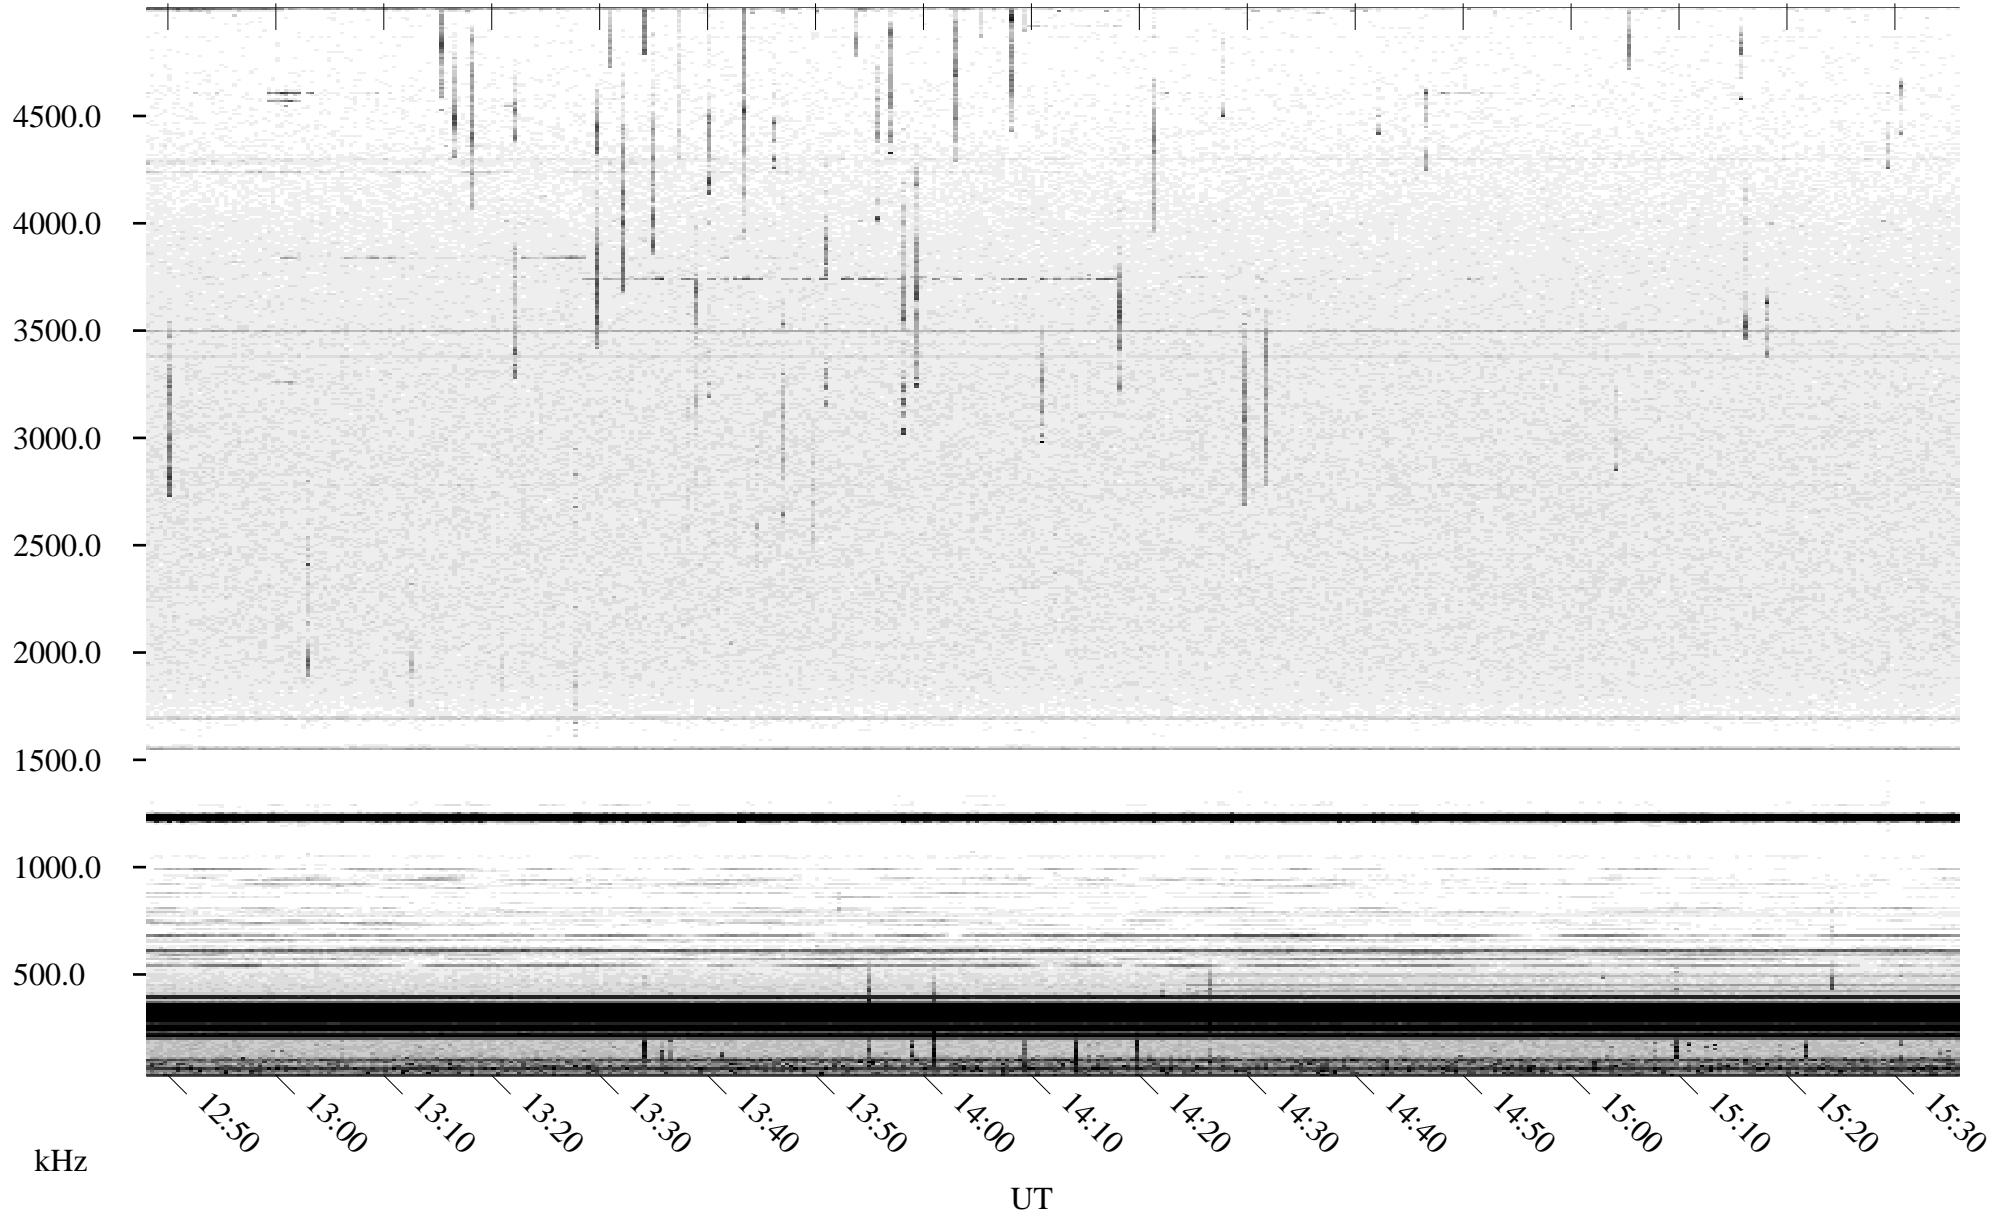

06/11/2004 Churchill, Manitoba

Linear Scale Black = 161 White = 15

ch04163l.r00m max_12

Page 1

06/11/2004 Churchill, Manitoba

Linear Scale Black = 161 White = 15

ch04163l.r00m max_12

Page 2

06/12/2004 Churchill, Manitoba

Linear Scale Black = 161 White = 15

ch04163l.r00m max_12

Page 3

06/12/2004 Churchill, Manitoba

Linear Scale Black = 161 White = 15

ch04163l.r00m max_12

Page 4

06/12/2004 Churchill, Manitoba

Linear Scale Black = 161 White = 15

ch04163l.r00m max_12

Page 5

06/12/2004 Churchill, Manitoba

Linear Scale Black = 161 White = 15

ch04163l.r00m max_12

Page 6

06/12/2004 Churchill, Manitoba

Linear Scale Black = 161 White = 15

ch04163l.r00m max_12

Page 7

06/12/2004 Churchill, Manitoba

Linear Scale Black = 161 White = 15

ch04163l.r00m max_12

Page 8