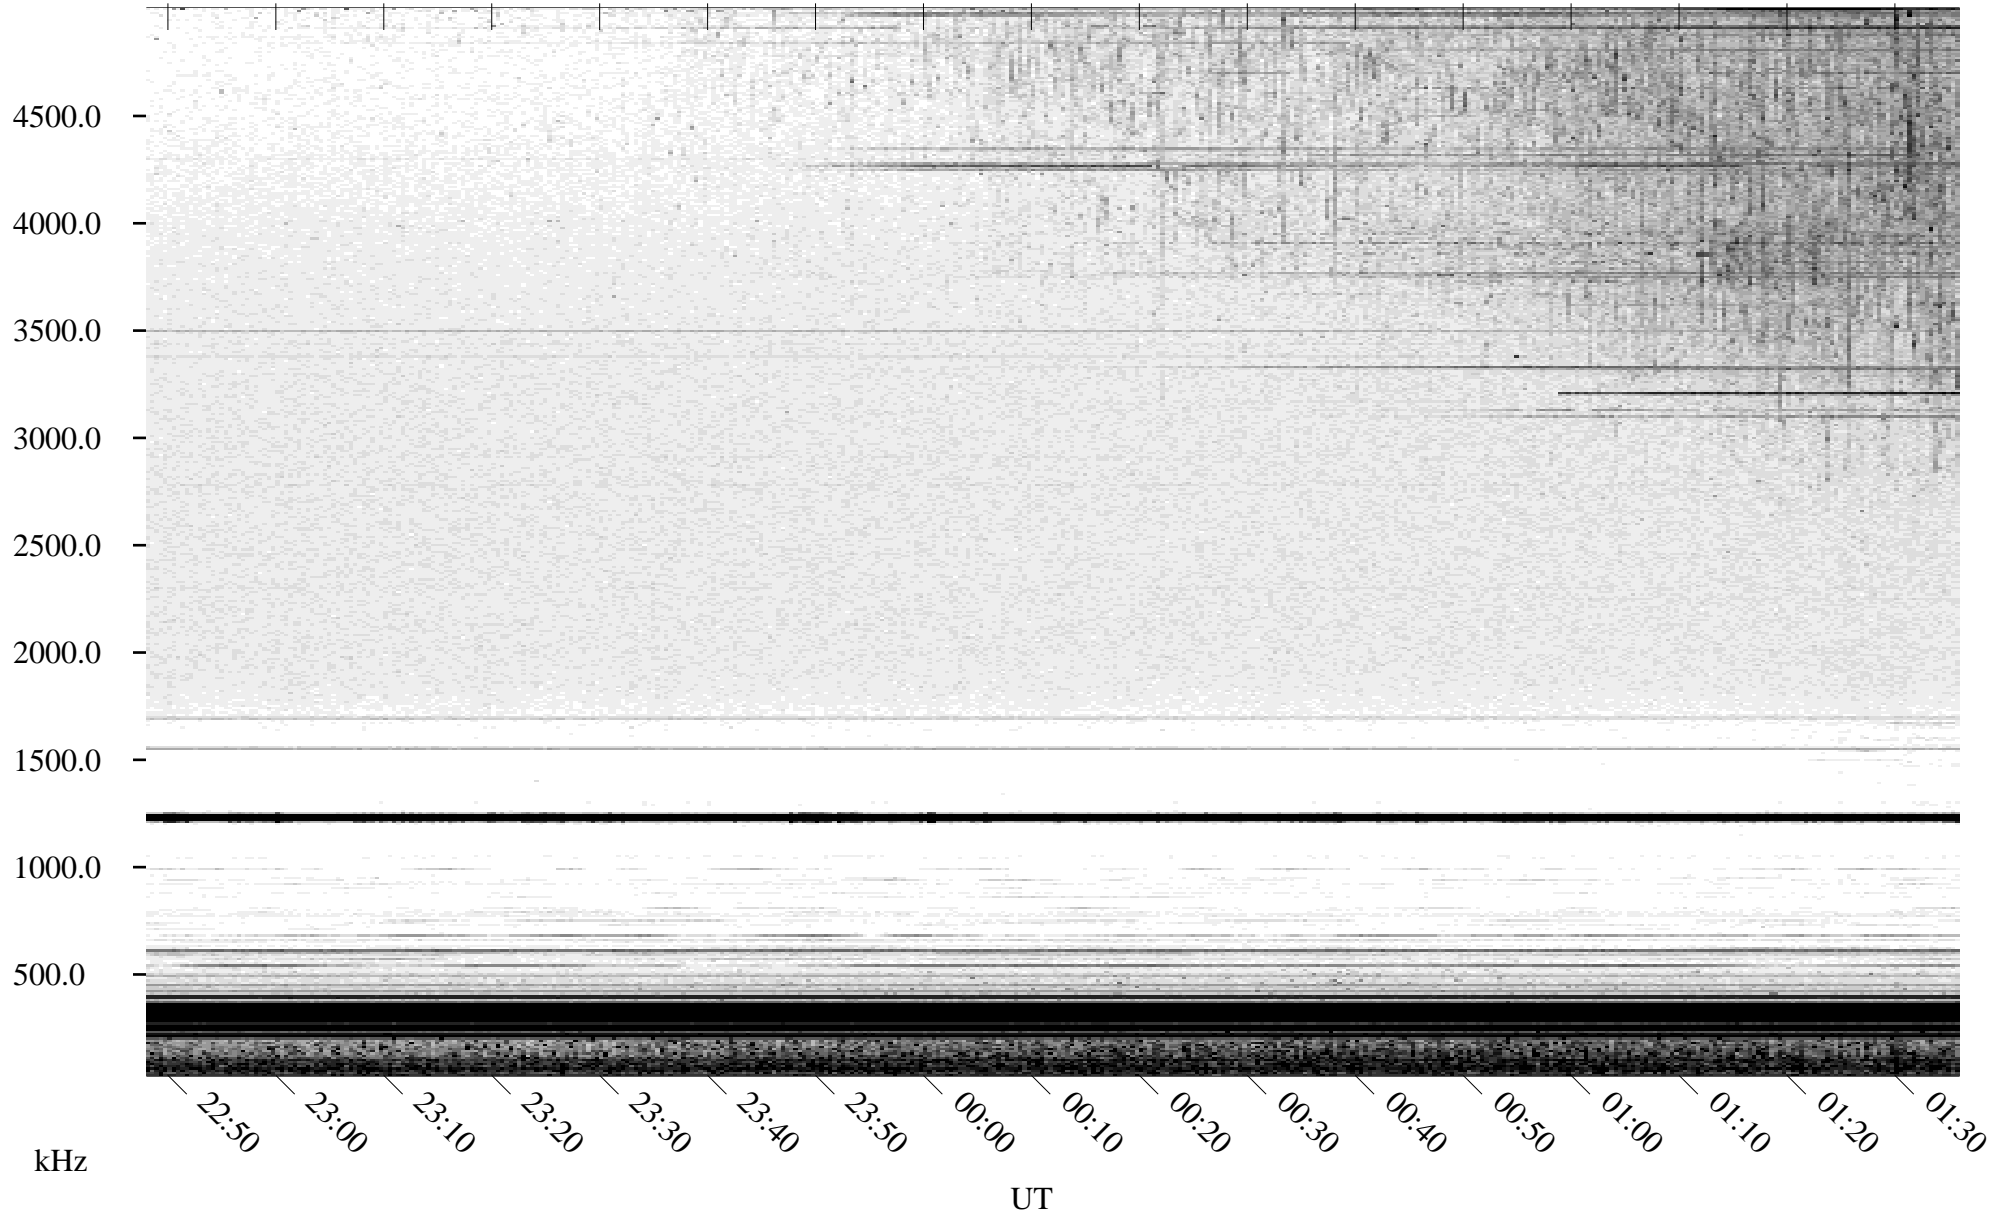

06/11/2004 Churchill, Manitoba

Linear Scale Black = 161 White = 15

ch04163l.r00m max_12

Page 1

06/11/2004 Churchill, Manitoba

Linear Scale Black = 161 White = 15

ch04163l.r00m max_12

Page 2

06/12/2004 Churchill, Manitoba

Linear Scale Black = 161 White = 15

ch04163l.r00m max_12

Page 3

06/12/2004 Churchill, Manitoba

Linear Scale Black = 161 White = 15

ch04163l.r00m max_12

Page 4

06/12/2004 Churchill, Manitoba

Linear Scale Black = 161 White = 15

ch04163l.r00m max_12

Page 5

06/12/2004 Churchill, Manitoba

Linear Scale Black = 161 White = 15

ch04163l.r00m max_12

Page 6

06/12/2004 Churchill, Manitoba

Linear Scale Black = 161 White = 15

ch04163l.r00m max_12

Page 7

06/12/2004 Churchill, Manitoba

Linear Scale Black = 161 White = 15

ch04163l.r00m max_12

Page 8