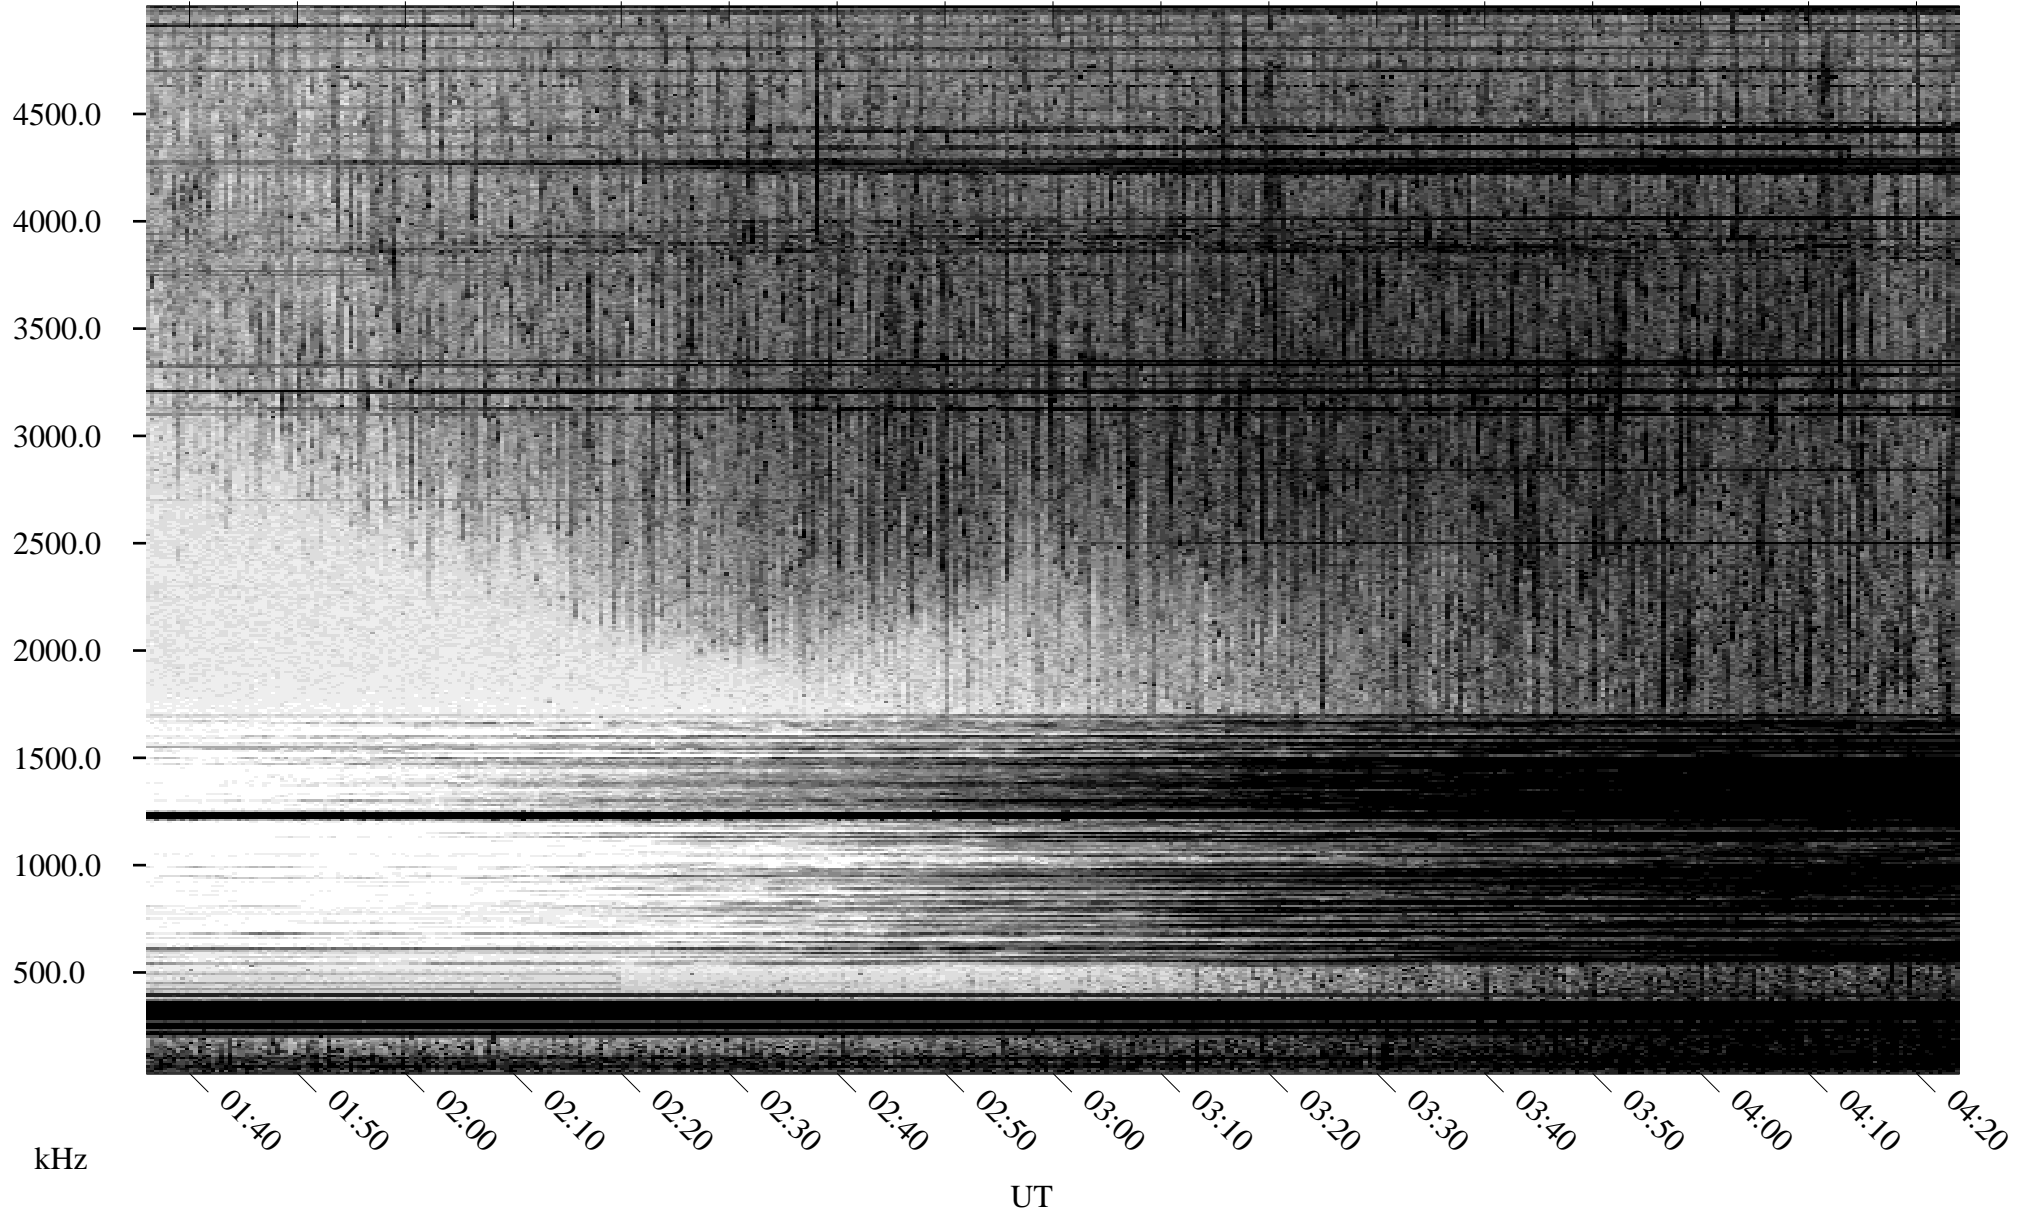

06/11/2004 Churchill, Manitoba

Linear Scale Black = 161 White = 15

ch04163l.r00m max_12

Page 1

06/11/2004 Churchill, Manitoba

Linear Scale Black = 161 White = 15

ch04163l.r00m max_12

Page 2

06/12/2004 Churchill, Manitoba

Linear Scale Black = 161 White = 15

ch04163l.r00m max_12

Page 3

06/12/2004 Churchill, Manitoba

Linear Scale Black = 161 White = 15

ch04163l.r00m max_12

Page 4

06/12/2004 Churchill, Manitoba

Linear Scale Black = 161 White = 15

ch04163l.r00m max_12

Page 5

06/12/2004 Churchill, Manitoba

Linear Scale Black = 161 White = 15

ch04163l.r00m max_12

Page 6

06/12/2004 Churchill, Manitoba

Linear Scale Black = 161 White = 15

ch04163l.r00m max_12

Page 7

06/12/2004 Churchill, Manitoba

Linear Scale Black = 161 White = 15

ch04163l.r00m max_12

Page 8