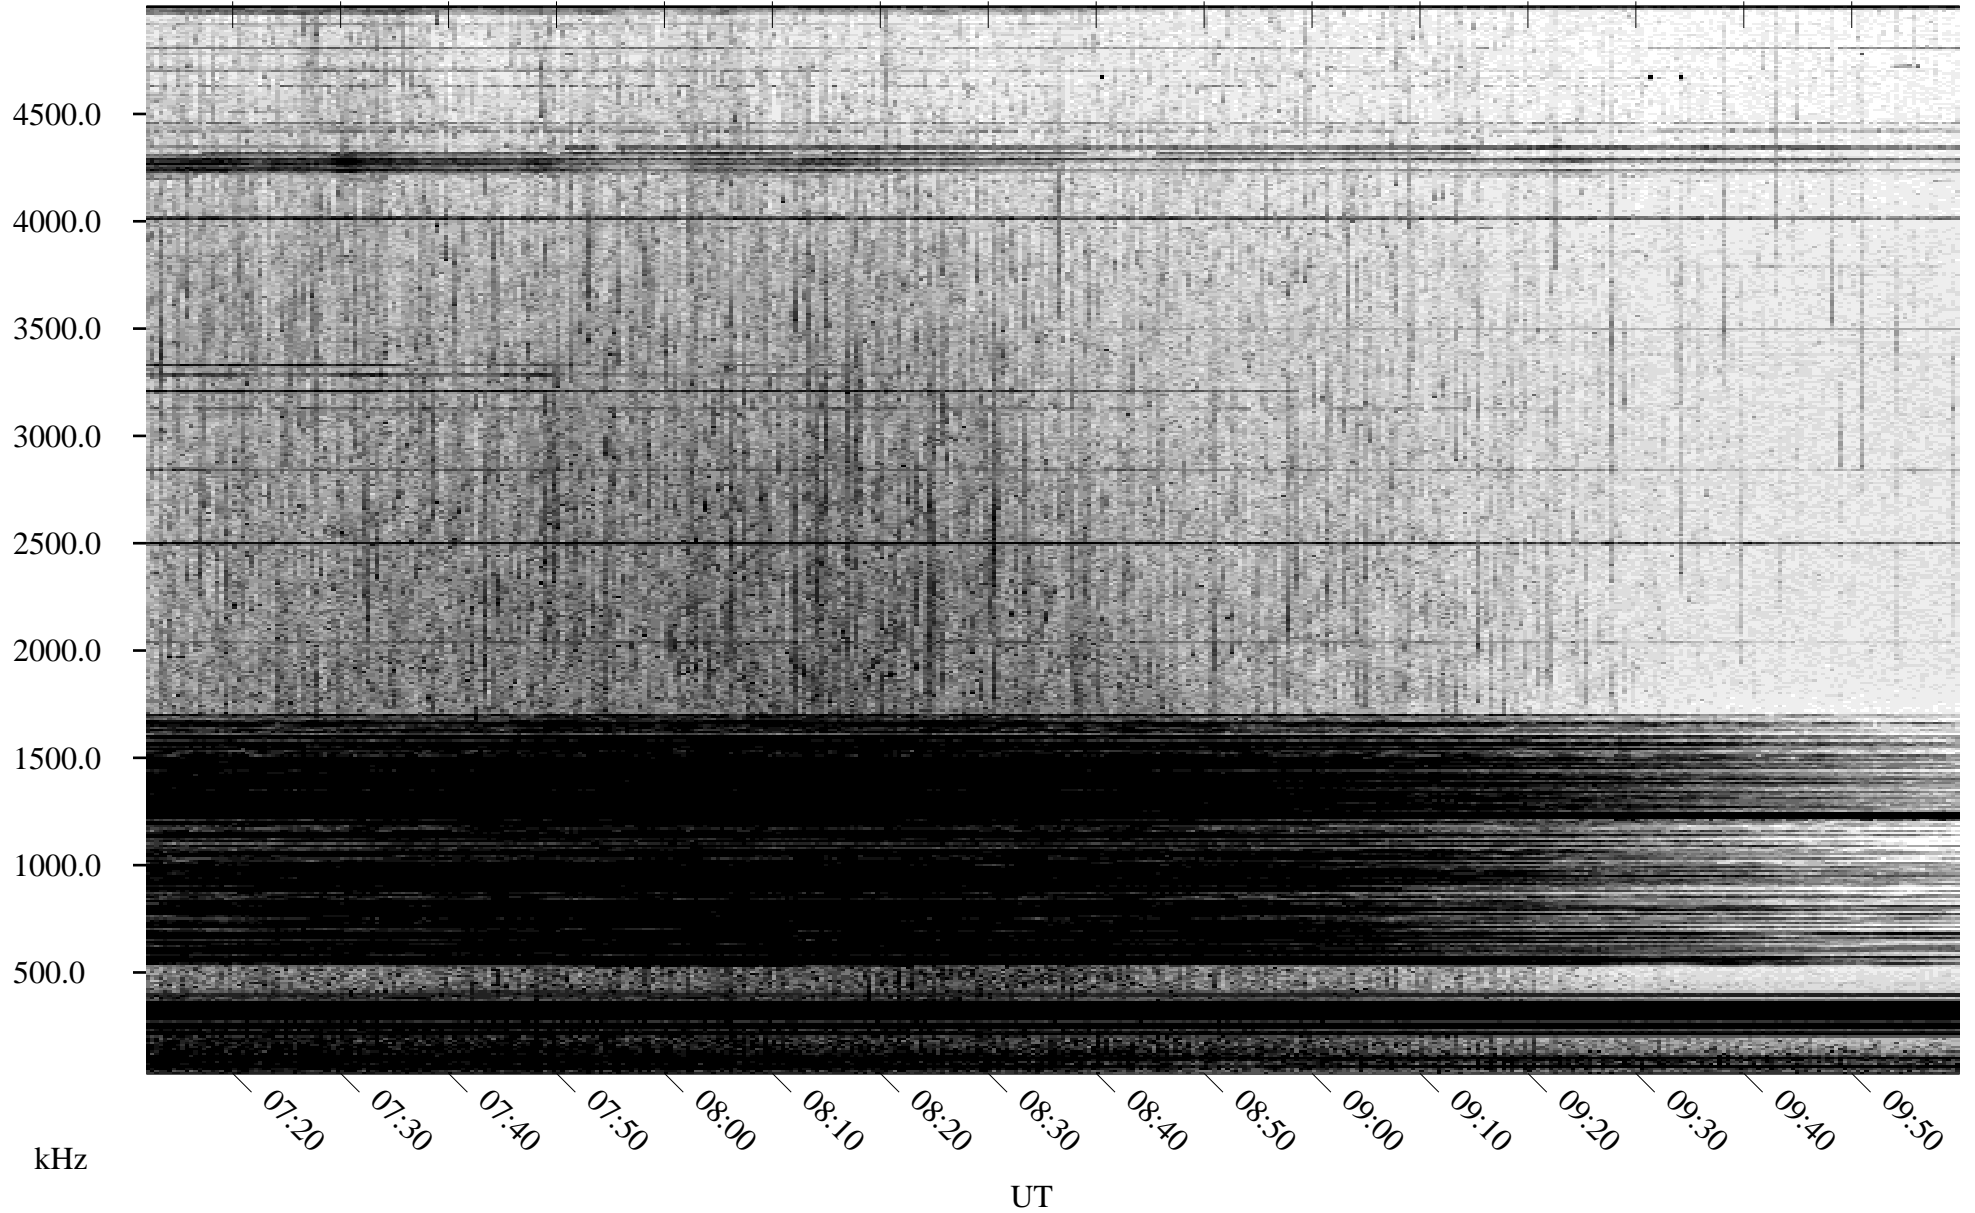

06/11/2004 Churchill, Manitoba

Linear Scale Black = 161 White = 15

ch04163l.r00m max_12

Page 1

06/11/2004 Churchill, Manitoba

Linear Scale Black = 161 White = 15

ch04163l.r00m max_12

Page 2

06/12/2004 Churchill, Manitoba

Linear Scale Black = 161 White = 15

ch04163l.r00m max_12

Page 3

06/12/2004 Churchill, Manitoba

Linear Scale Black = 161 White = 15

ch04163l.r00m max_12

Page 4

06/12/2004 Churchill, Manitoba

Linear Scale Black = 161 White = 15

ch04163l.r00m max_12

Page 5

06/12/2004 Churchill, Manitoba

Linear Scale Black = 161 White = 15

ch04163l.r00m max_12

Page 6

06/12/2004 Churchill, Manitoba

Linear Scale Black = 161 White = 15

ch04163l.r00m max_12

Page 7

06/12/2004 Churchill, Manitoba

Linear Scale Black = 161 White = 15

ch04163l.r00m max_12

Page 8