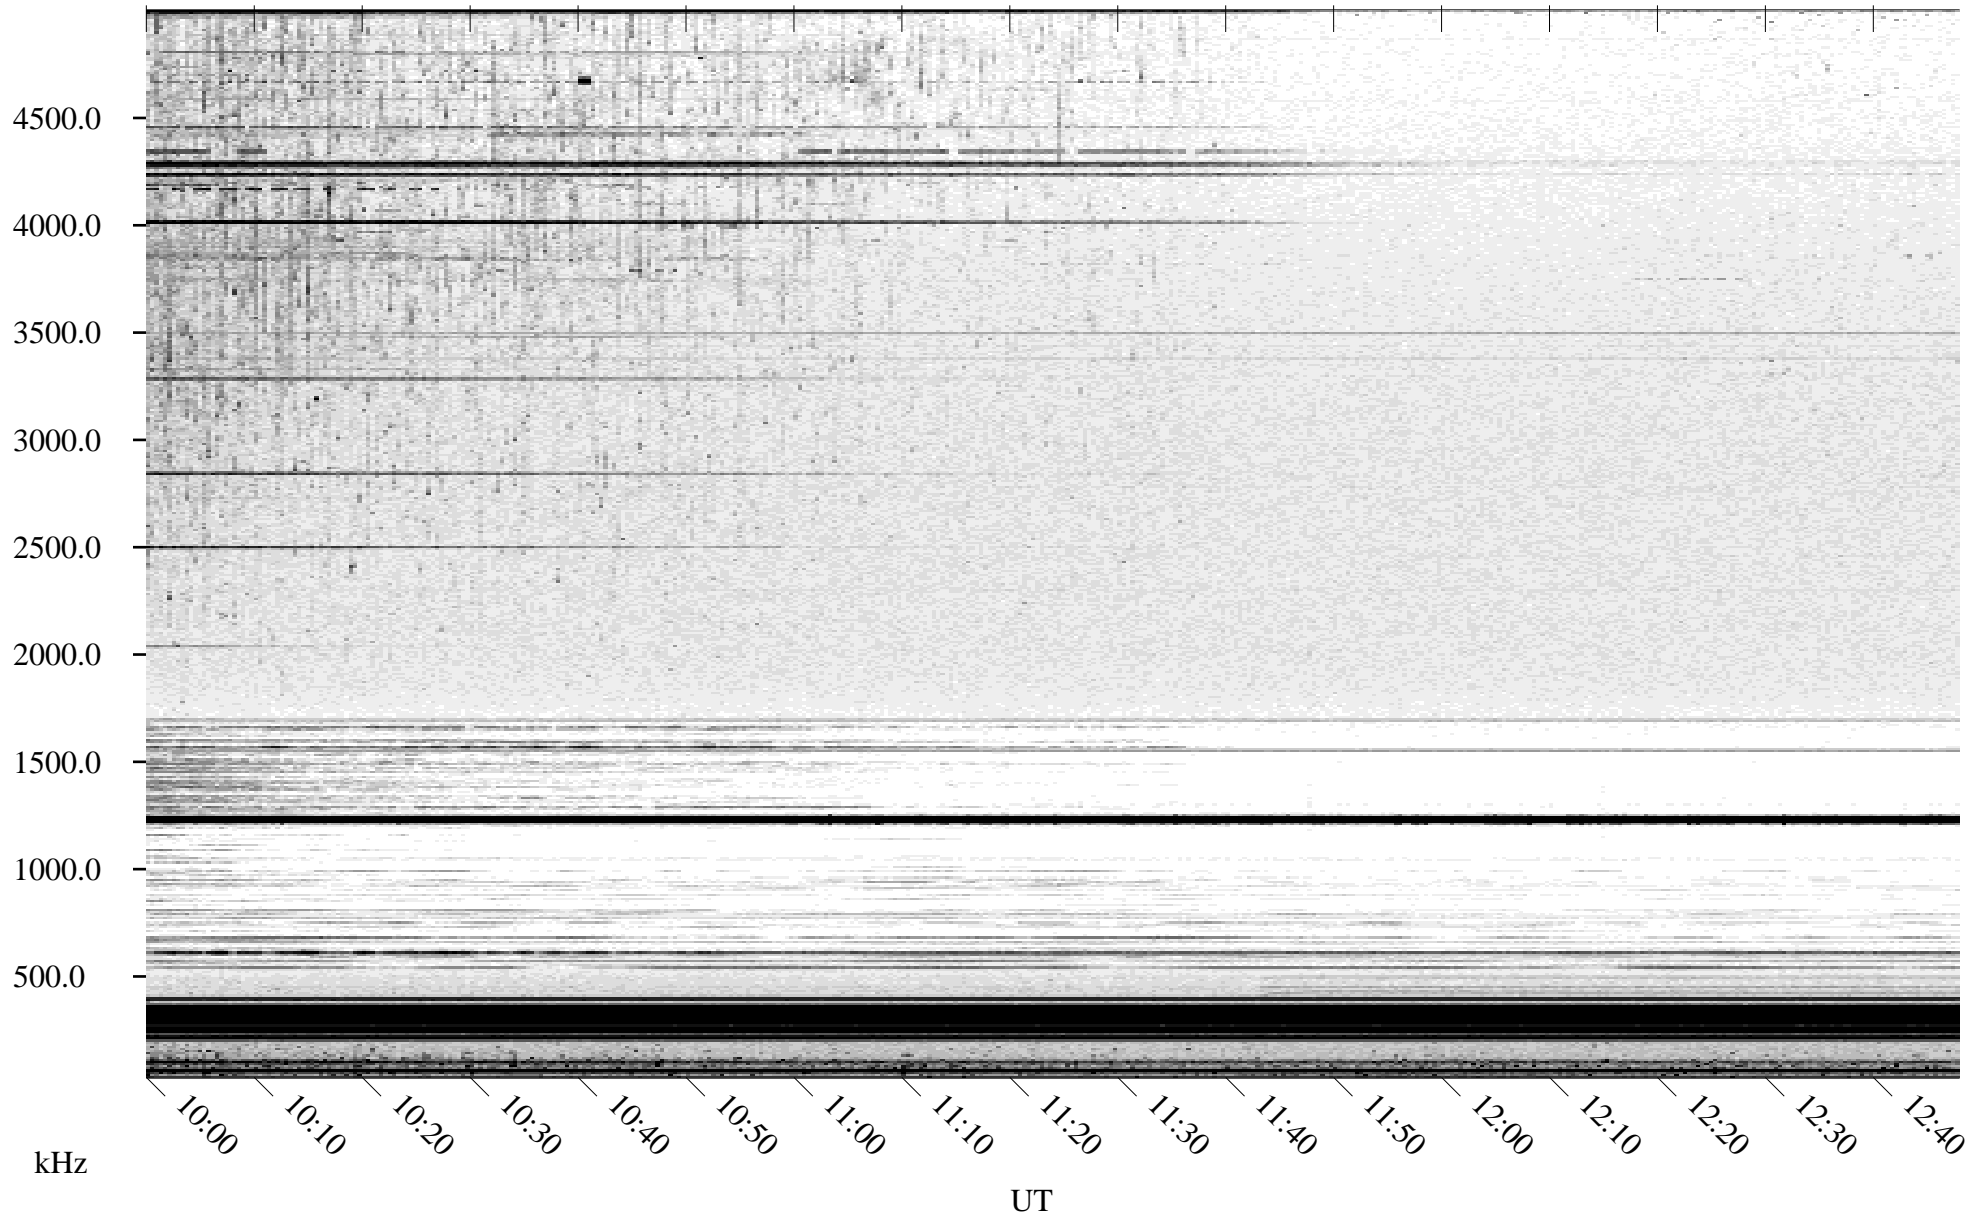

06/12/2004 Churchill, Manitoba

Linear Scale Black = 161 White = 15

ch04164l.r00m max_12

Page 1

06/12/2004 Churchill, Manitoba

Linear Scale Black = 161 White = 15

ch04164l.r00m max_12

Page 2

06/13/2004 Churchill, Manitoba

Linear Scale Black = 161 White = 15

ch04164l.r00m max_12

Page 3

06/13/2004 Churchill, Manitoba

Linear Scale Black = 161 White = 15

ch04164l.r00m max_12

Page 4

06/13/2004 Churchill, Manitoba

Linear Scale Black = 161 White = 15

ch04164l.r00m max_12

Page 5

06/13/2004 Churchill, Manitoba

Linear Scale Black = 161 White = 15

ch04164l.r00m max_12

Page 6

06/13/2004 Churchill, Manitoba

Linear Scale Black = 161 White = 15

ch04164l.r00m max_12

Page 7

06/13/2004 Churchill, Manitoba

Linear Scale Black = 161 White = 15

ch04164l.r00m max_12