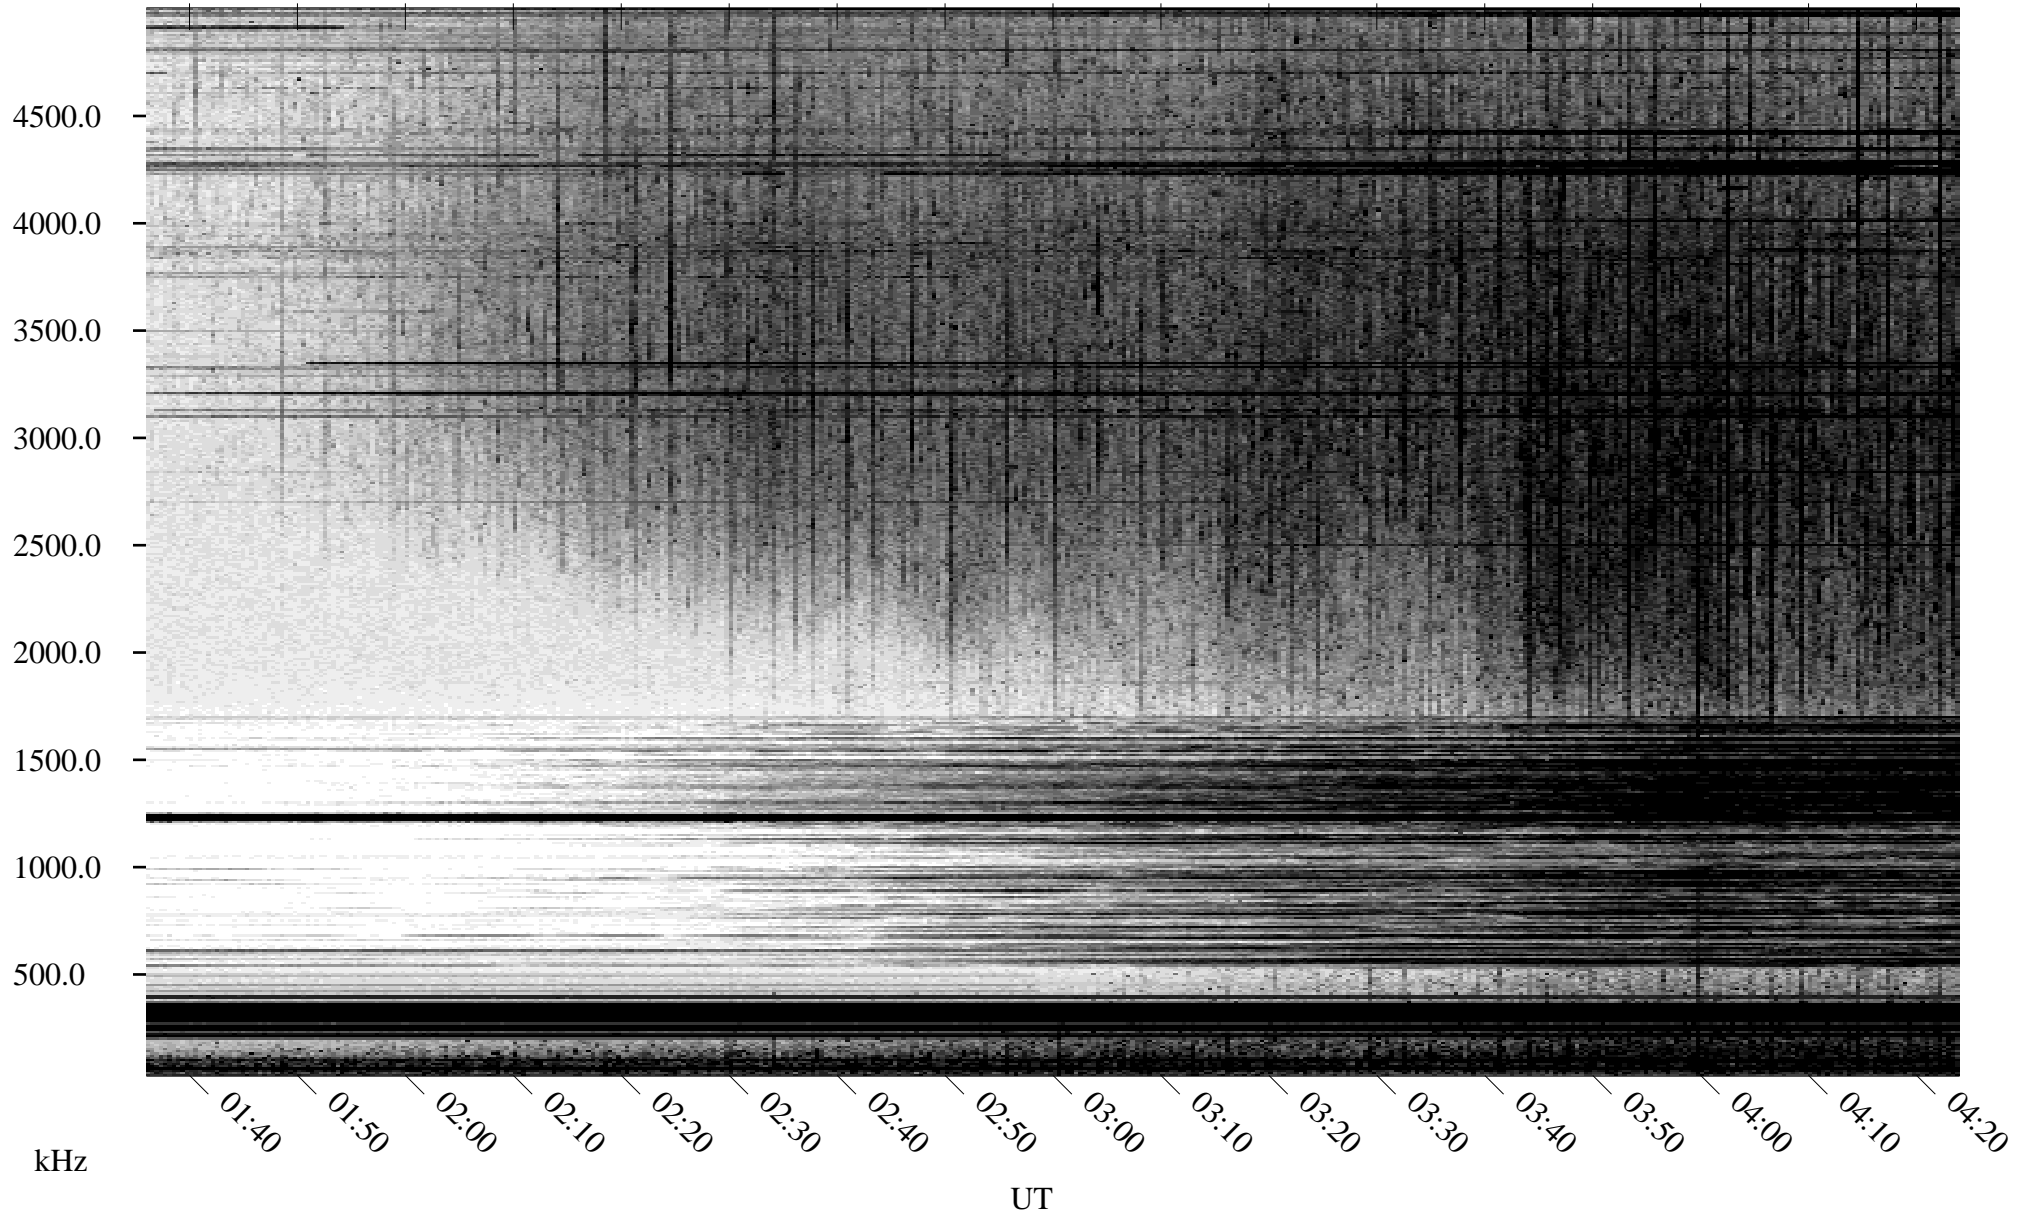

06/12/2004 Churchill, Manitoba

Linear Scale Black = 161 White = 15

ch04164l.r00m max_12

Page 1

06/12/2004 Churchill, Manitoba

Linear Scale Black = 161 White = 15

ch04164l.r00m max_12

Page 2

06/13/2004 Churchill, Manitoba

Linear Scale Black = 161 White = 15

ch04164l.r00m max_12

Page 3

06/13/2004 Churchill, Manitoba

Linear Scale Black = 161 White = 15

ch04164l.r00m max_12

Page 4

06/13/2004 Churchill, Manitoba

Linear Scale Black = 161 White = 15

ch04164l.r00m max_12

Page 5

06/13/2004 Churchill, Manitoba

Linear Scale Black = 161 White = 15

ch04164l.r00m max_12

Page 6

06/13/2004 Churchill, Manitoba

Linear Scale Black = 161 White = 15

ch04164l.r00m max_12

Page 7

06/13/2004 Churchill, Manitoba

Linear Scale Black = 161 White = 15

ch04164l.r00m max_12