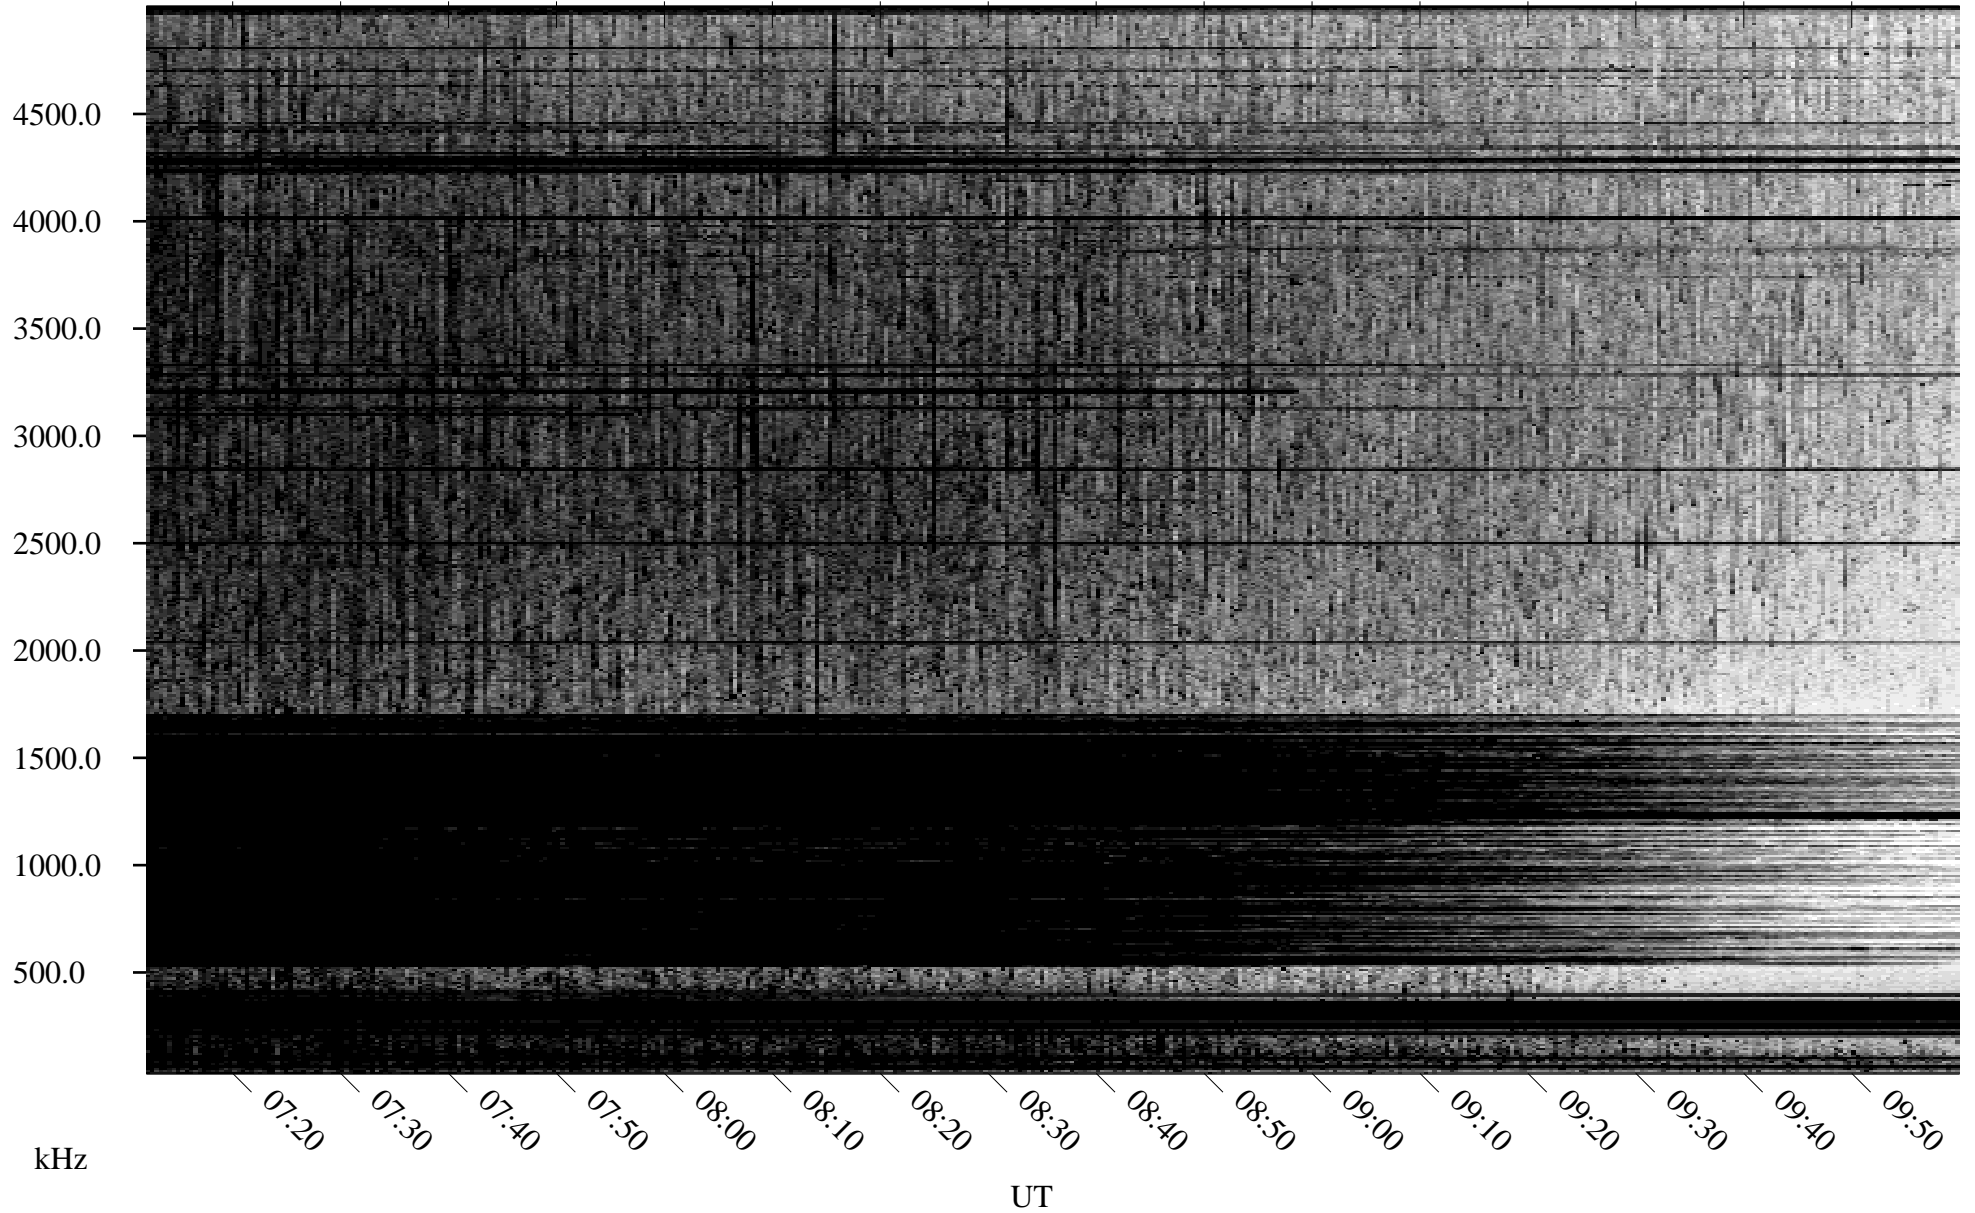

06/12/2004 Churchill, Manitoba

Linear Scale Black = 161 White = 15

ch04164l.r00m max_12

Page 1

06/12/2004 Churchill, Manitoba

Linear Scale Black = 161 White = 15

ch04164l.r00m max_12

Page 2

06/13/2004 Churchill, Manitoba

Linear Scale Black = 161 White = 15

ch04164l.r00m max_12

Page 3

06/13/2004 Churchill, Manitoba

Linear Scale Black = 161 White = 15

ch04164l.r00m max_12

Page 4

06/13/2004 Churchill, Manitoba

Linear Scale Black = 161 White = 15

ch04164l.r00m max_12

Page 5

06/13/2004 Churchill, Manitoba

Linear Scale Black = 161 White = 15

ch04164l.r00m max_12

Page 6

06/13/2004 Churchill, Manitoba

Linear Scale Black = 161 White = 15

ch04164l.r00m max_12

Page 7

06/13/2004 Churchill, Manitoba

Linear Scale Black = 161 White = 15

ch04164l.r00m max_12