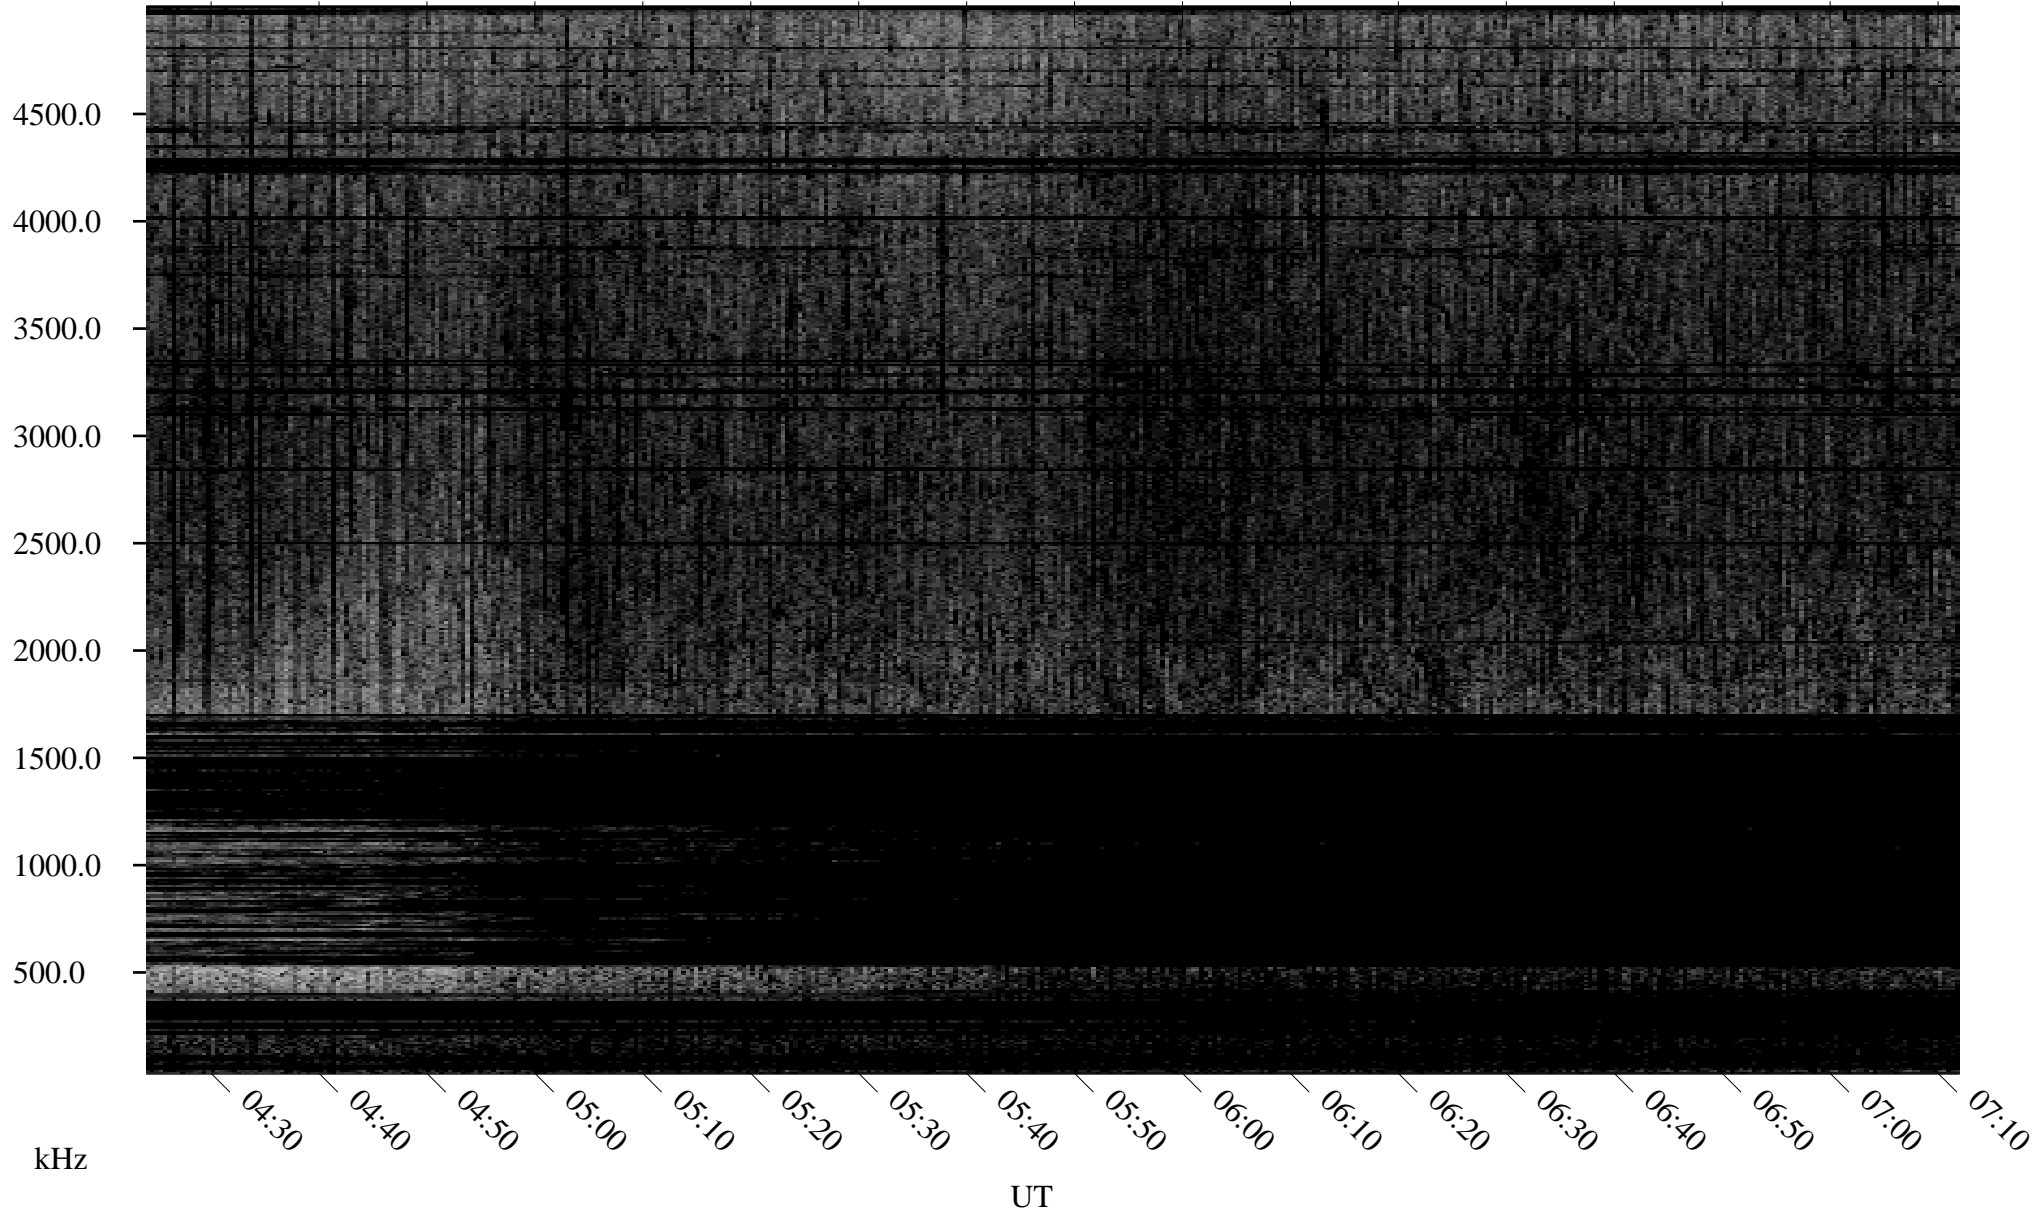

06/12/2004 Churchill, Manitoba

Linear Scale Black = 161 White = 15

ch04164l.r00m max_12

Page 1

06/12/2004 Churchill, Manitoba

Linear Scale Black = 161 White = 15

ch04164l.r00m max_12

Page 2

06/13/2004 Churchill, Manitoba

Linear Scale Black = 161 White = 15

ch04164l.r00m max_12

Page 3

06/13/2004 Churchill, Manitoba

Linear Scale Black = 161 White = 15

ch04164l.r00m max_12

Page 4

06/13/2004 Churchill, Manitoba

Linear Scale Black = 161 White = 15

ch04164l.r00m max_12

Page 5

06/13/2004 Churchill, Manitoba

Linear Scale Black = 161 White = 15

ch04164l.r00m max_12

Page 6

06/13/2004 Churchill, Manitoba

Linear Scale Black = 161 White = 15

ch04164l.r00m max_12

Page 7

06/13/2004 Churchill, Manitoba

Linear Scale Black = 161 White = 15

ch04164l.r00m max_12