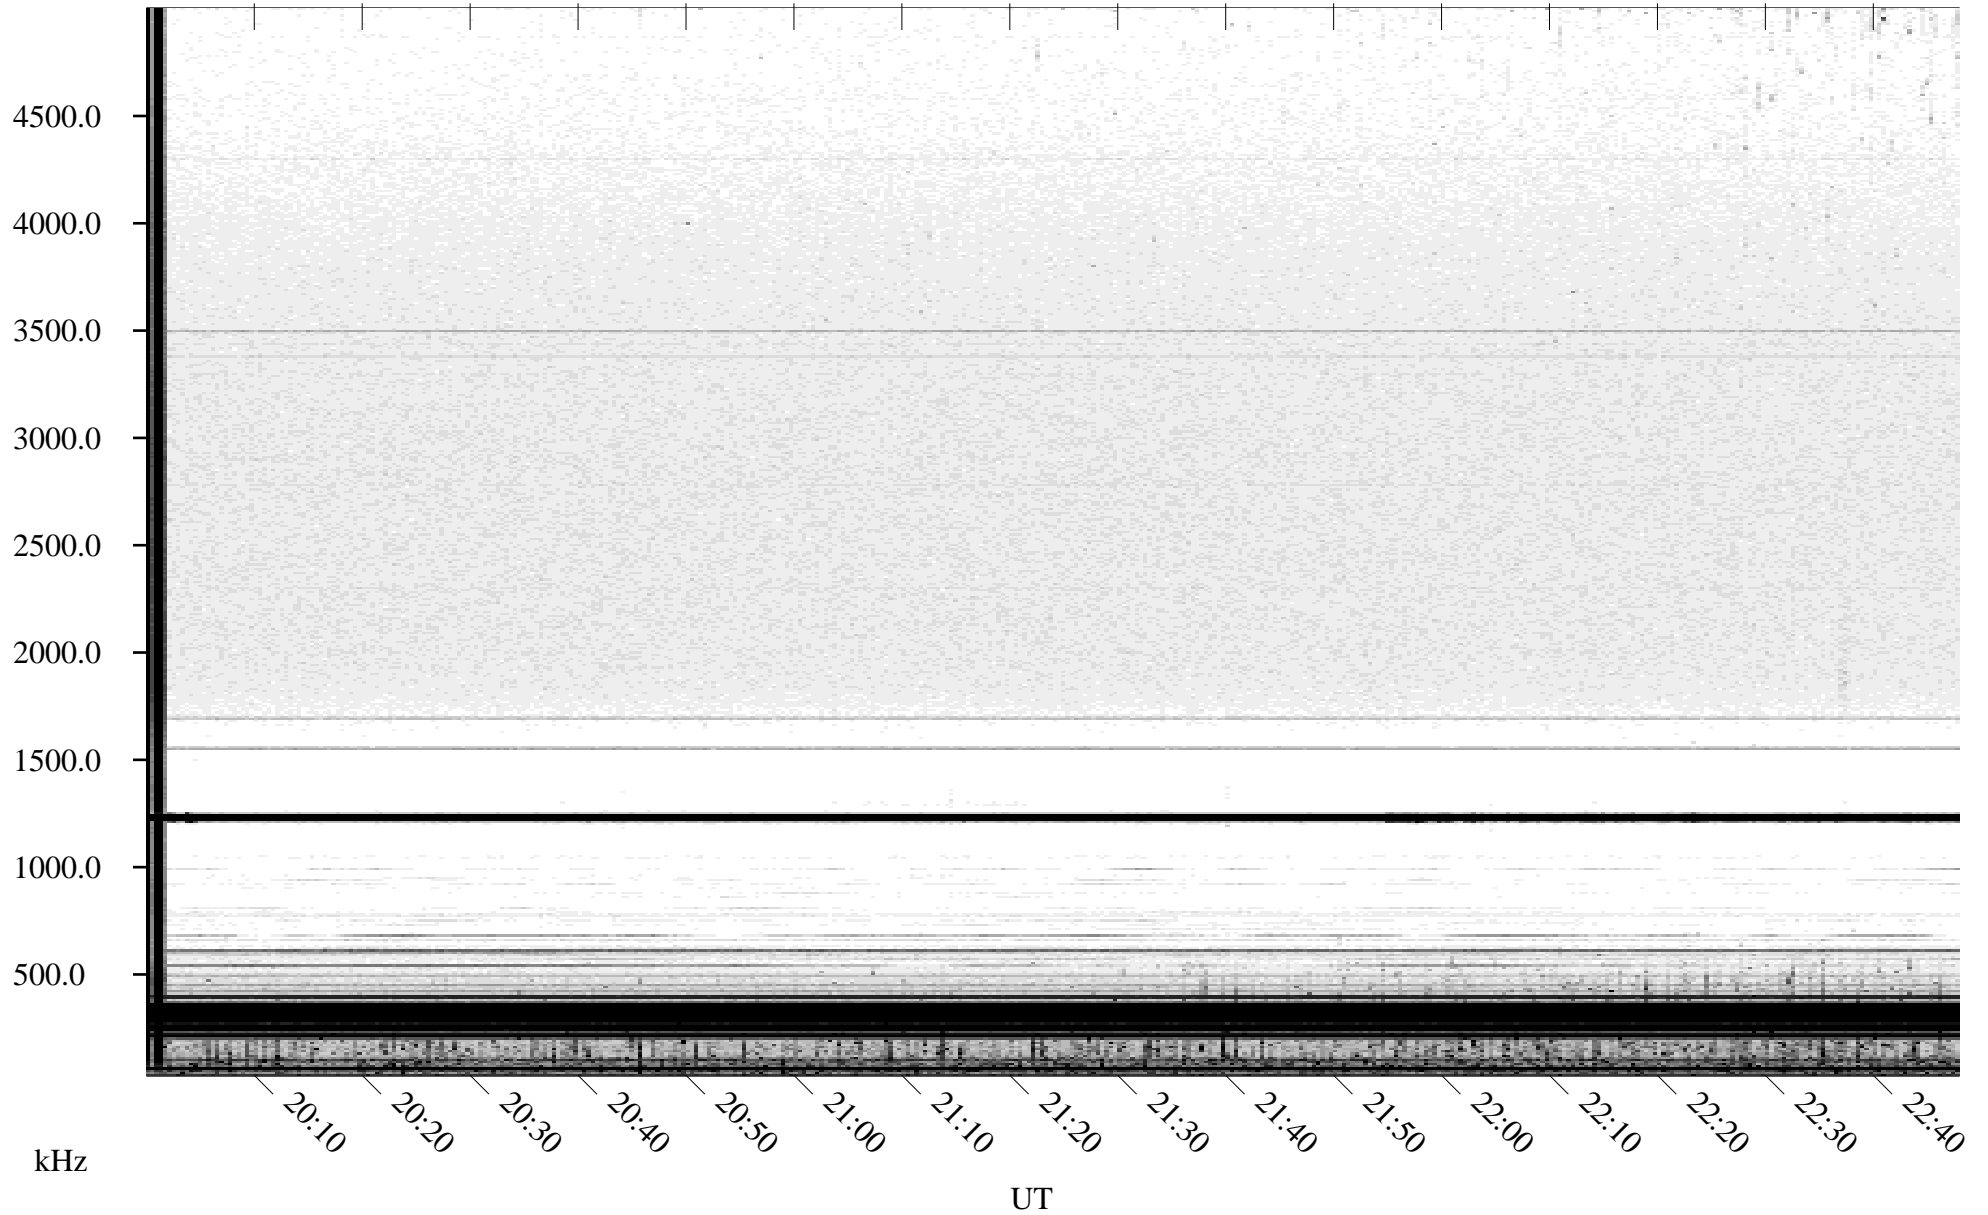

06/13/2004 Churchill, Manitoba

Linear Scale Black = 161 White = 15

ch04165l.r00m max_12

Page 1

06/13/2004 Churchill, Manitoba

Linear Scale Black = 161 White = 15

ch04165l.r00m max_12

Page 2

06/14/2004 Churchill, Manitoba

Linear Scale Black = 161 White = 15

ch04165l.r00m max_12

Page 3

06/14/2004 Churchill, Manitoba

Linear Scale Black = 161 White = 15

ch04165l.r00m max_12

Page 4

06/14/2004 Churchill, Manitoba

Linear Scale Black = 161 White = 15

ch04165l.r00m max_12

Page 5

06/14/2004 Churchill, Manitoba

Linear Scale Black = 161 White = 15

ch04165l.r00m max_12

Page 6

06/14/2004 Churchill, Manitoba

Linear Scale Black = 161 White = 15

ch04165l.r00m max_12

Page 7

06/14/2004 Churchill, Manitoba

Linear Scale Black = 161 White = 15

ch04165l.r00m max_12

Page 8