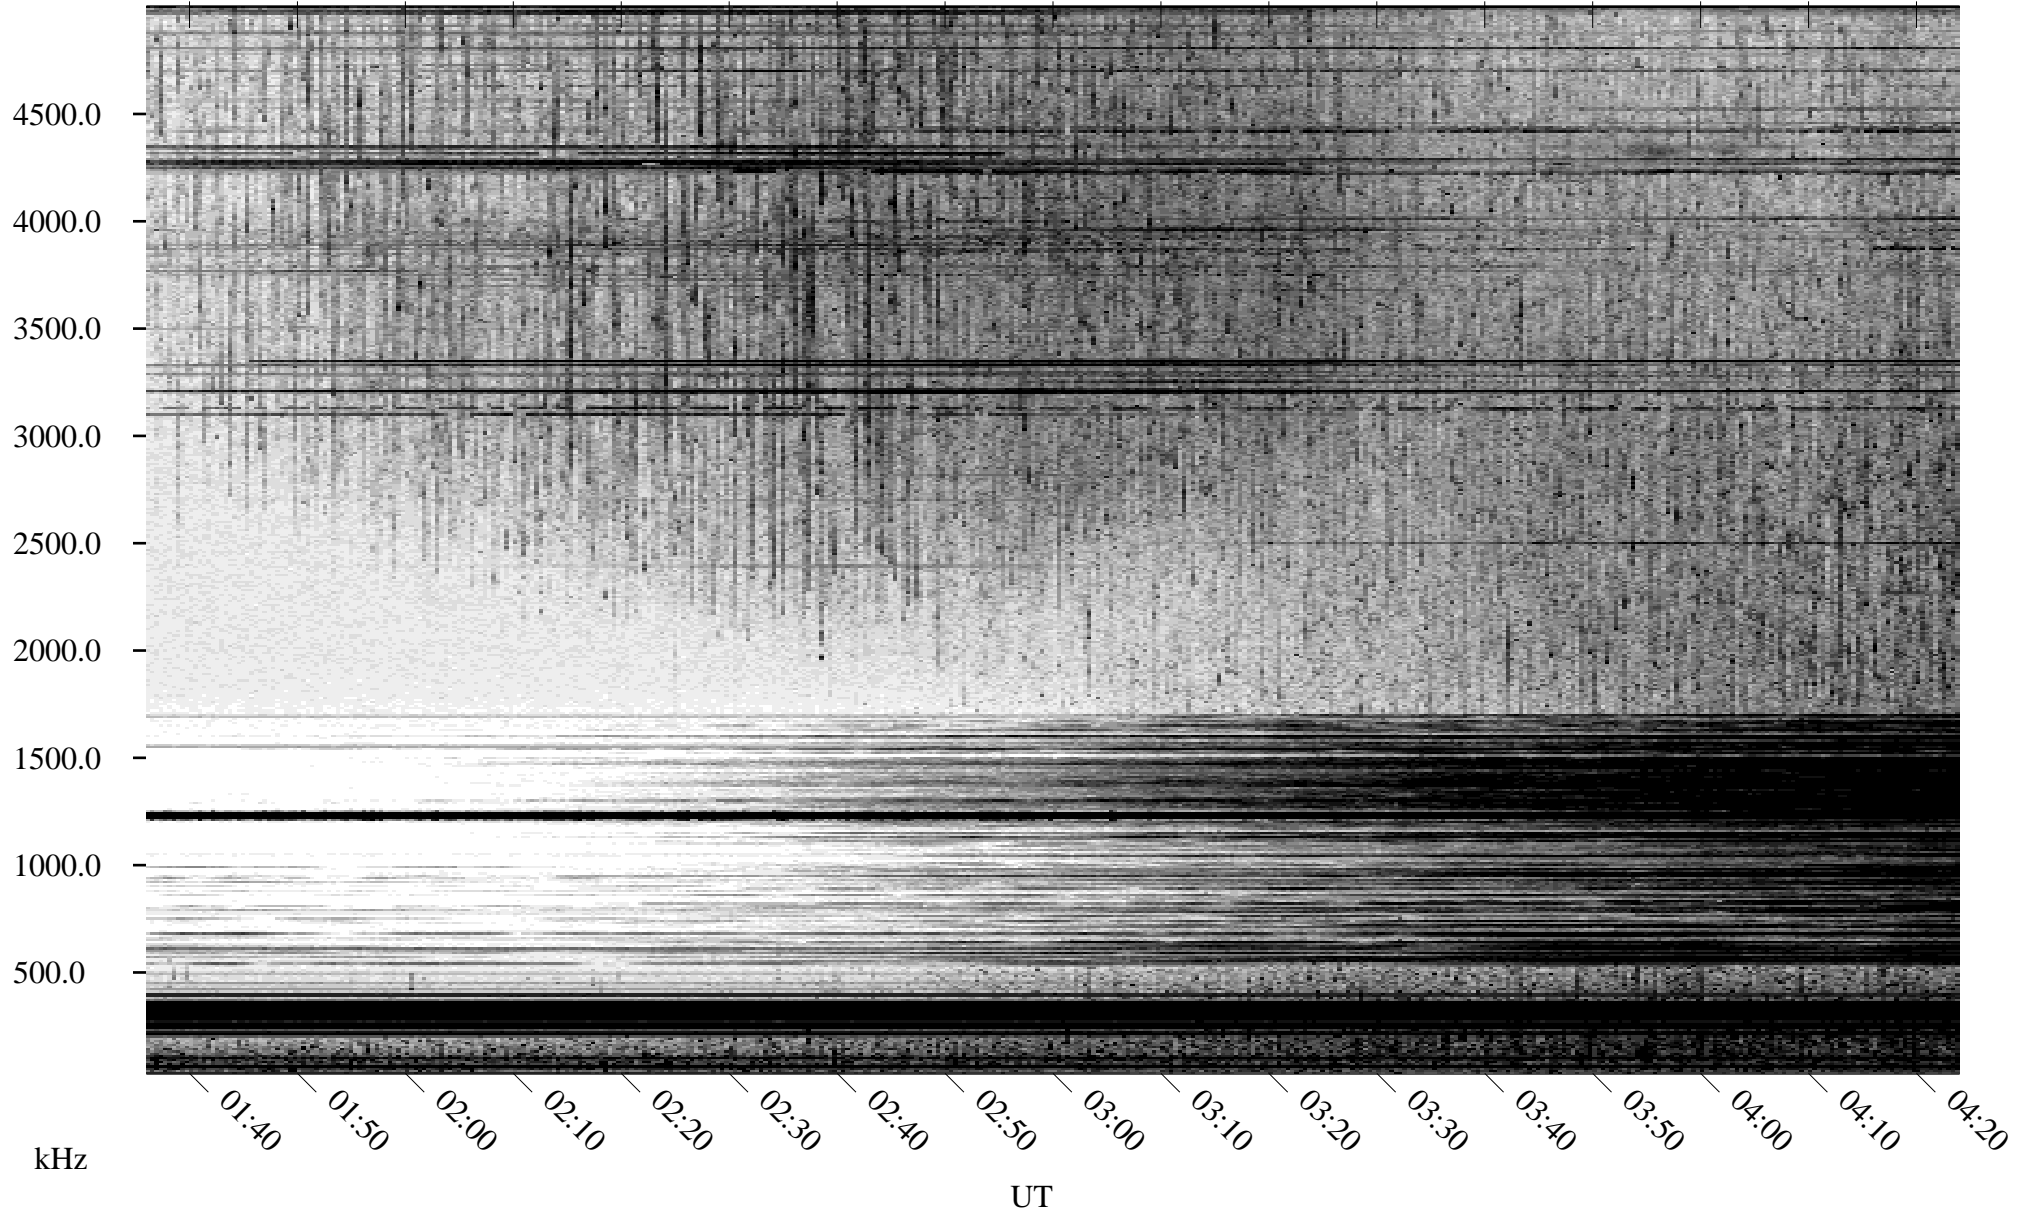

06/13/2004 Churchill, Manitoba

Linear Scale Black = 161 White = 15

ch04165l.r00m max_12

Page 1

06/13/2004 Churchill, Manitoba

Linear Scale Black = 161 White = 15

ch04165l.r00m max_12

Page 2

06/14/2004 Churchill, Manitoba

Linear Scale Black = 161 White = 15

ch04165l.r00m max_12

Page 3

06/14/2004 Churchill, Manitoba

Linear Scale Black = 161 White = 15

ch04165l.r00m max_12

Page 4

06/14/2004 Churchill, Manitoba

Linear Scale Black = 161 White = 15

ch04165l.r00m max_12

Page 5

06/14/2004 Churchill, Manitoba

Linear Scale Black = 161 White = 15

ch04165l.r00m max_12

Page 6

06/14/2004 Churchill, Manitoba

Linear Scale Black = 161 White = 15

ch04165l.r00m max_12

Page 7

06/14/2004 Churchill, Manitoba

Linear Scale Black = 161 White = 15

ch04165l.r00m max_12

Page 8