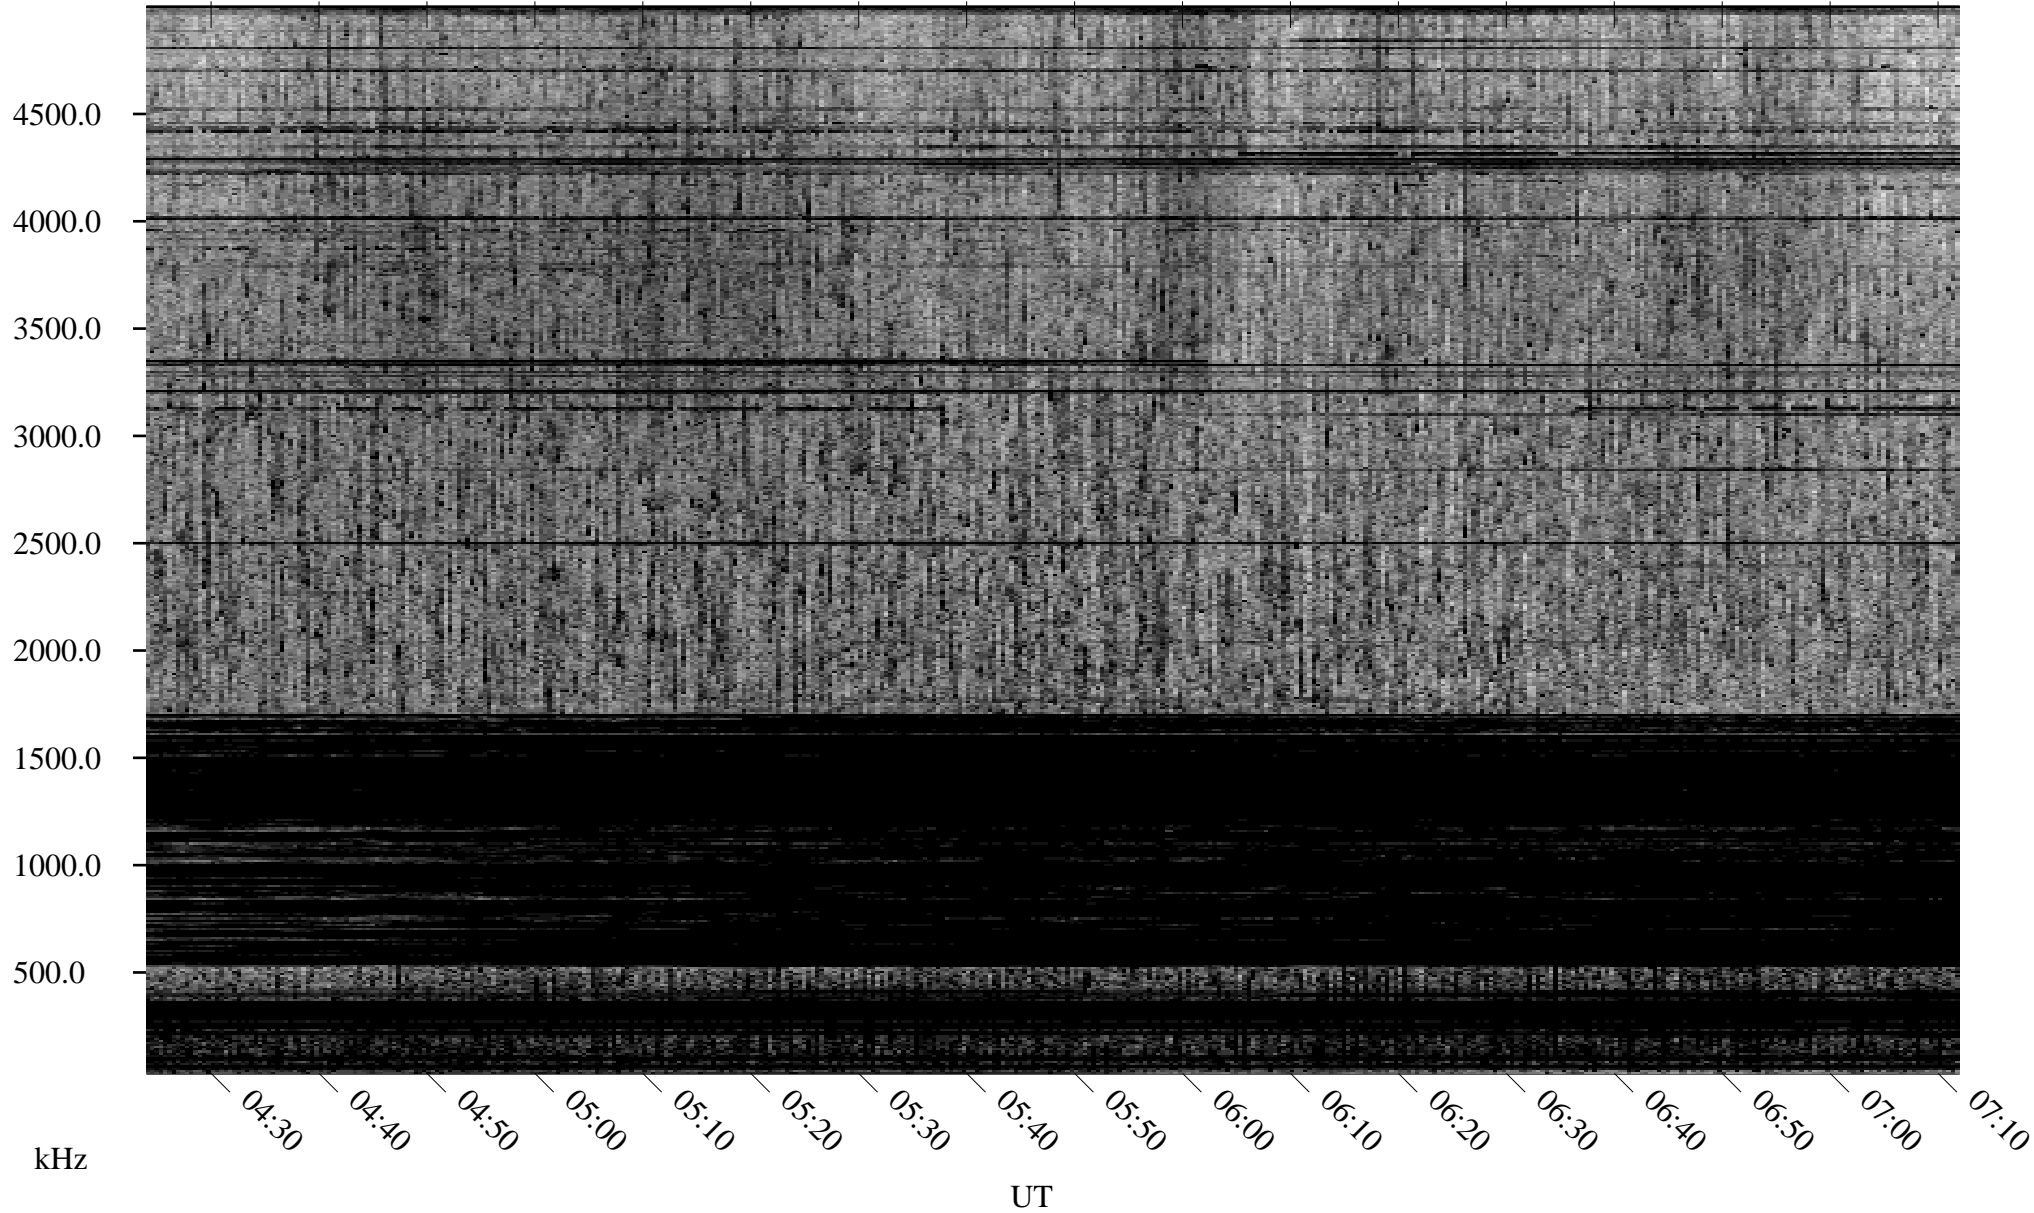

06/13/2004 Churchill, Manitoba

Linear Scale Black = 161 White = 15

ch04165l.r00m max_12

Page 1

06/13/2004 Churchill, Manitoba

Linear Scale Black = 161 White = 15

ch04165l.r00m max_12

Page 2

06/14/2004 Churchill, Manitoba

Linear Scale Black = 161 White = 15

ch04165l.r00m max_12

Page 3

06/14/2004 Churchill, Manitoba

Linear Scale Black = 161 White = 15

ch04165l.r00m max_12

Page 4

06/14/2004 Churchill, Manitoba

Linear Scale Black = 161 White = 15

ch04165l.r00m max_12

Page 5

06/14/2004 Churchill, Manitoba

Linear Scale Black = 161 White = 15

ch04165l.r00m max_12

Page 6

06/14/2004 Churchill, Manitoba

Linear Scale Black = 161 White = 15

ch04165l.r00m max_12

Page 7

06/14/2004 Churchill, Manitoba

Linear Scale Black = 161 White = 15

ch04165l.r00m max_12

Page 8