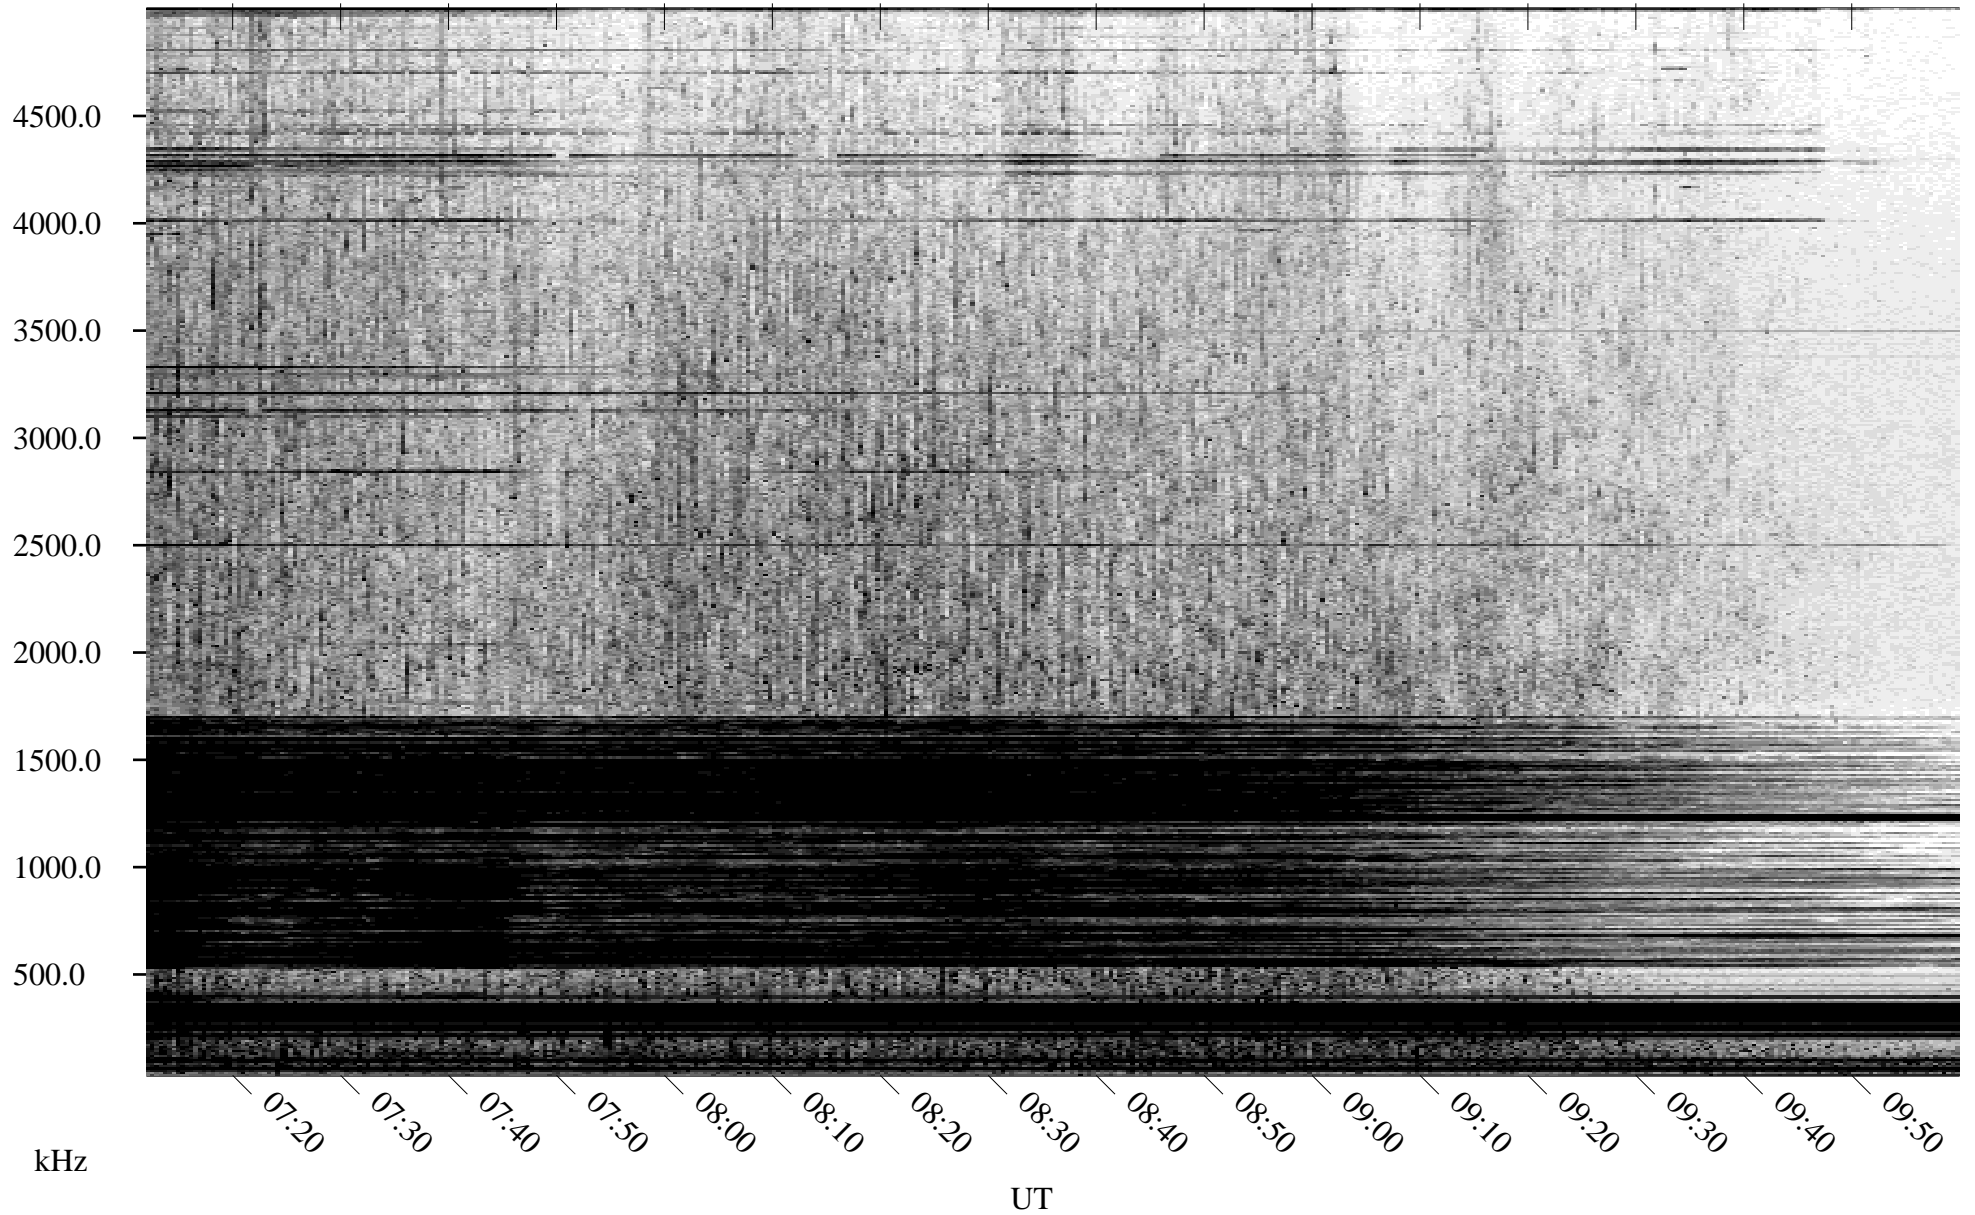

06/13/2004 Churchill, Manitoba

Linear Scale Black = 161 White = 15

ch04165l.r00m max_12

Page 1

06/13/2004 Churchill, Manitoba

Linear Scale Black = 161 White = 15

ch04165l.r00m max_12

Page 2

06/14/2004 Churchill, Manitoba

Linear Scale Black = 161 White = 15

ch04165l.r00m max_12

Page 3

06/14/2004 Churchill, Manitoba

Linear Scale Black = 161 White = 15

ch04165l.r00m max_12

Page 4

06/14/2004 Churchill, Manitoba

Linear Scale Black = 161 White = 15

ch04165l.r00m max_12

Page 5

06/14/2004 Churchill, Manitoba

Linear Scale Black = 161 White = 15

ch04165l.r00m max_12

Page 6

06/14/2004 Churchill, Manitoba

Linear Scale Black = 161 White = 15

ch04165l.r00m max_12

Page 7

06/14/2004 Churchill, Manitoba

Linear Scale Black = 161 White = 15

ch04165l.r00m max_12

Page 8