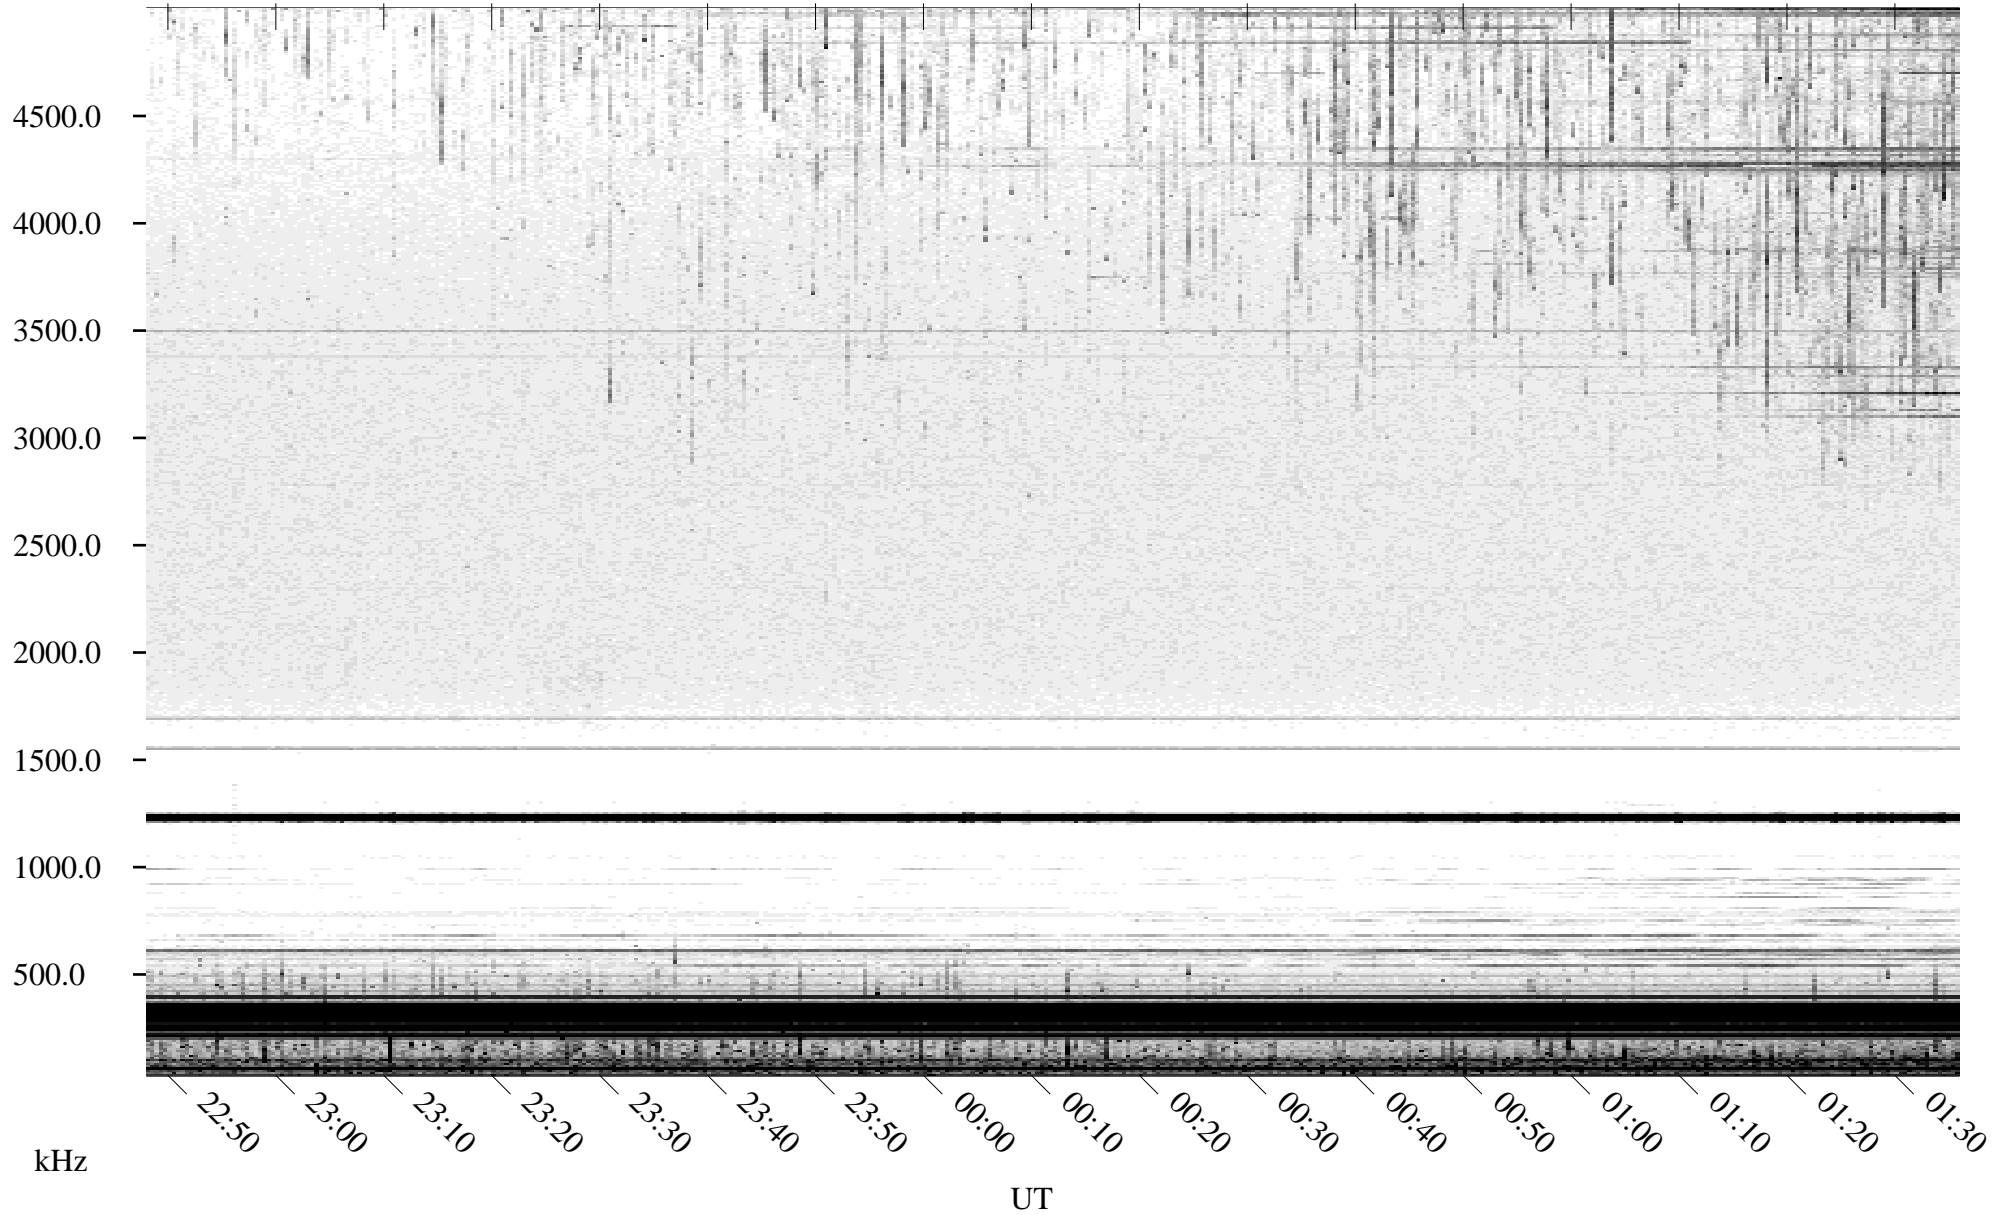

06/13/2004 Churchill, Manitoba

Linear Scale Black = 161 White = 15

ch04165l.r00m max_12

Page 1

06/13/2004 Churchill, Manitoba

Linear Scale Black = 161 White = 15

ch04165l.r00m max_12

Page 2

06/14/2004 Churchill, Manitoba

Linear Scale Black = 161 White = 15

ch04165l.r00m max_12

Page 3

06/14/2004 Churchill, Manitoba

Linear Scale Black = 161 White = 15

ch04165l.r00m max_12

Page 4

06/14/2004 Churchill, Manitoba

Linear Scale Black = 161 White = 15

ch04165l.r00m max_12

Page 5

06/14/2004 Churchill, Manitoba

Linear Scale Black = 161 White = 15

ch04165l.r00m max_12

Page 6

06/14/2004 Churchill, Manitoba

Linear Scale Black = 161 White = 15

ch04165l.r00m max_12

Page 7

06/14/2004 Churchill, Manitoba

Linear Scale Black = 161 White = 15

ch04165l.r00m max_12

Page 8