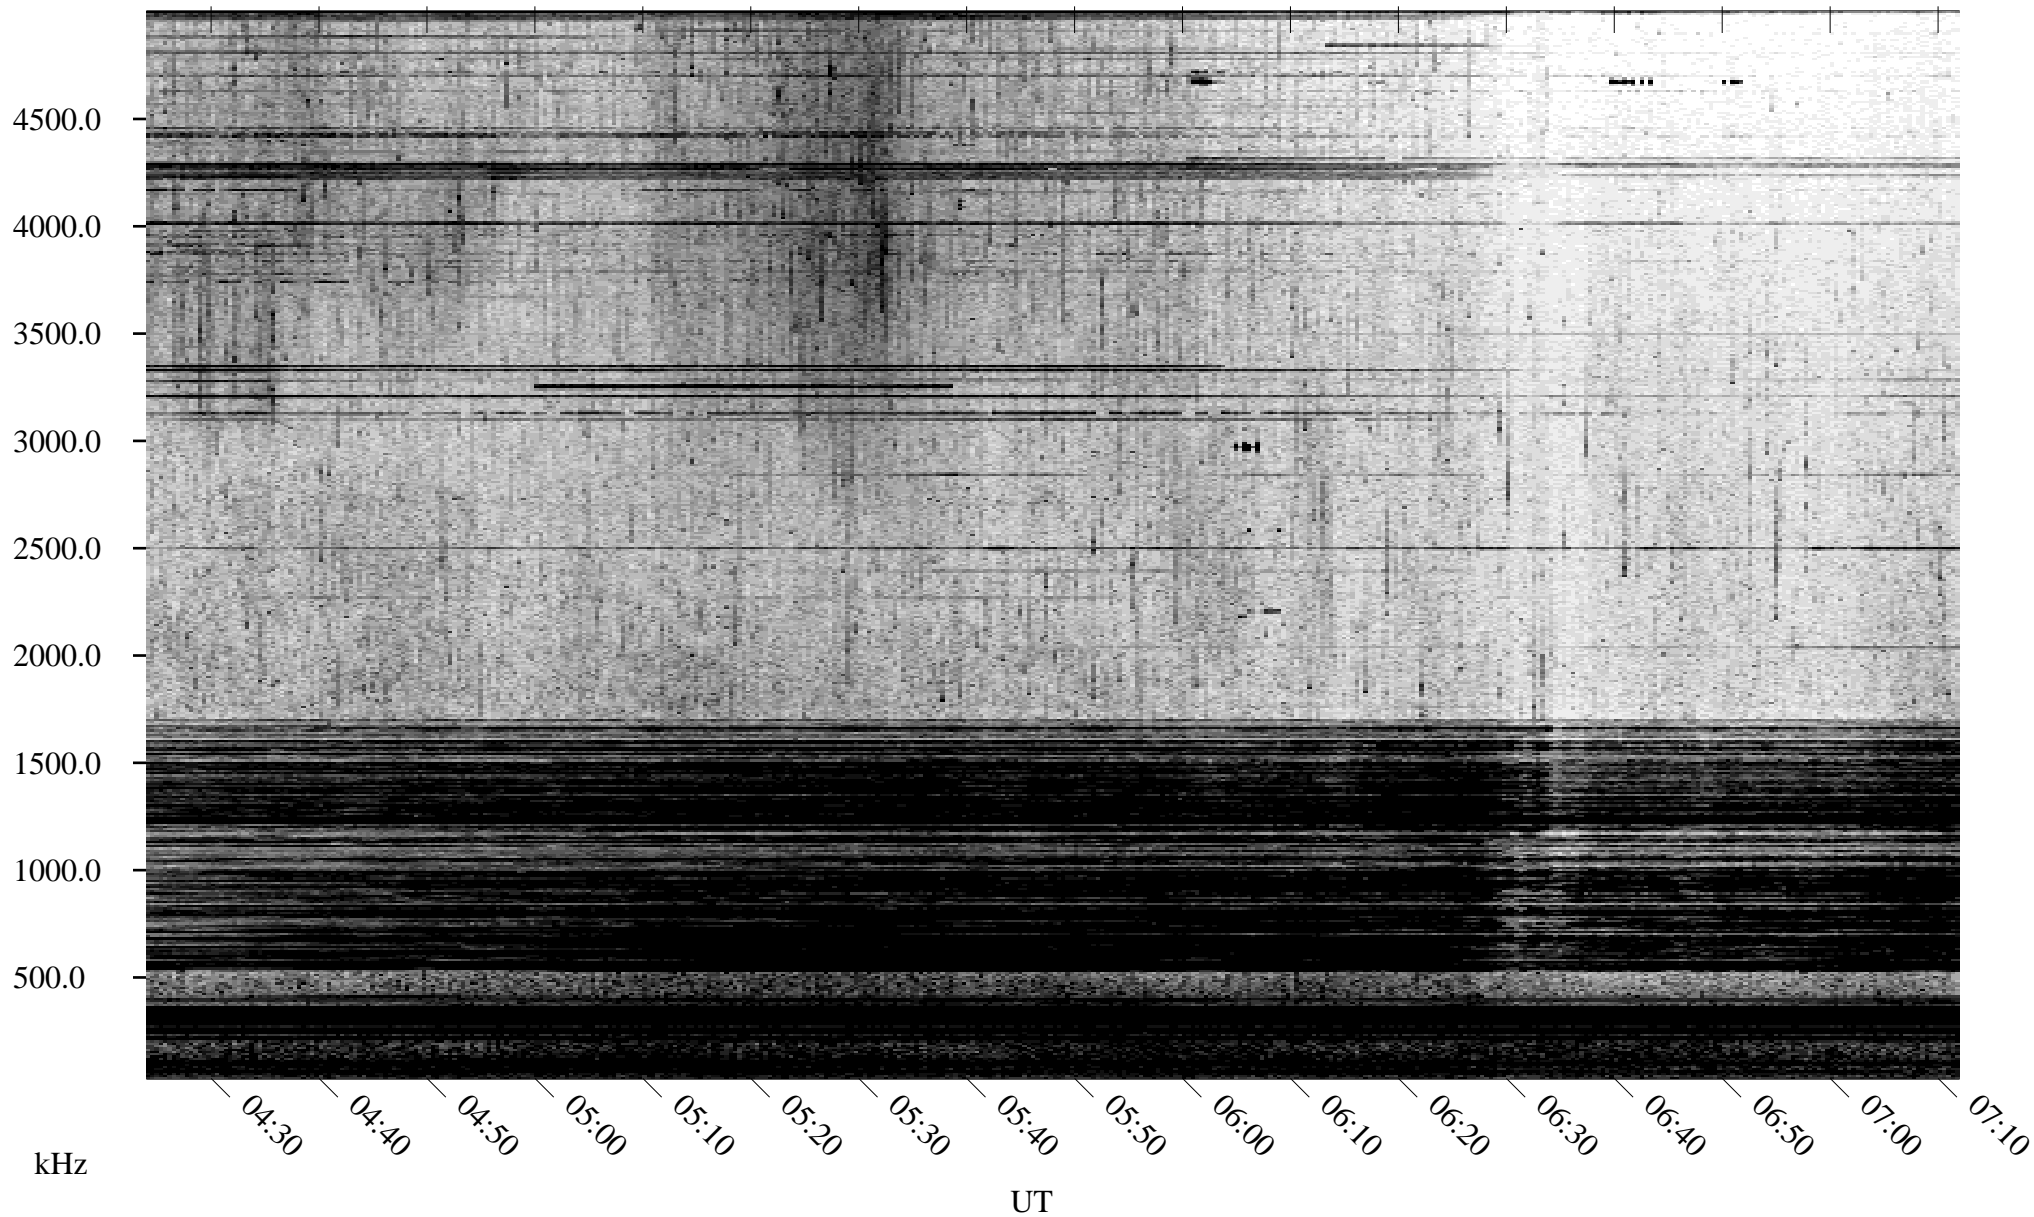

06/14/2004 Churchill, Manitoba

Linear Scale Black = 161 White = 15

ch04166l.r00m max_12

Page 1

06/14/2004 Churchill, Manitoba

Linear Scale Black = 161 White = 15

ch04166l.r00m max_12

Page 2

06/15/2004 Churchill, Manitoba

Linear Scale Black = 161 White = 15

ch04166l.r00m max_12

Page 3

06/15/2004 Churchill, Manitoba

Linear Scale Black = 161 White = 15

ch04166l.r00m max_12

Page 4

06/15/2004 Churchill, Manitoba

Linear Scale Black = 161 White = 15

ch04166l.r00m max_12

Page 5

06/15/2004 Churchill, Manitoba

Linear Scale Black = 161 White = 15

ch04166l.r00m max_12

Page 6

06/15/2004 Churchill, Manitoba

Linear Scale Black = 161 White = 15

ch04166l.r00m max_12

Page 7

06/15/2004 Churchill, Manitoba

Linear Scale Black = 161 White = 15

ch04166l.r00m max_12

Page 8