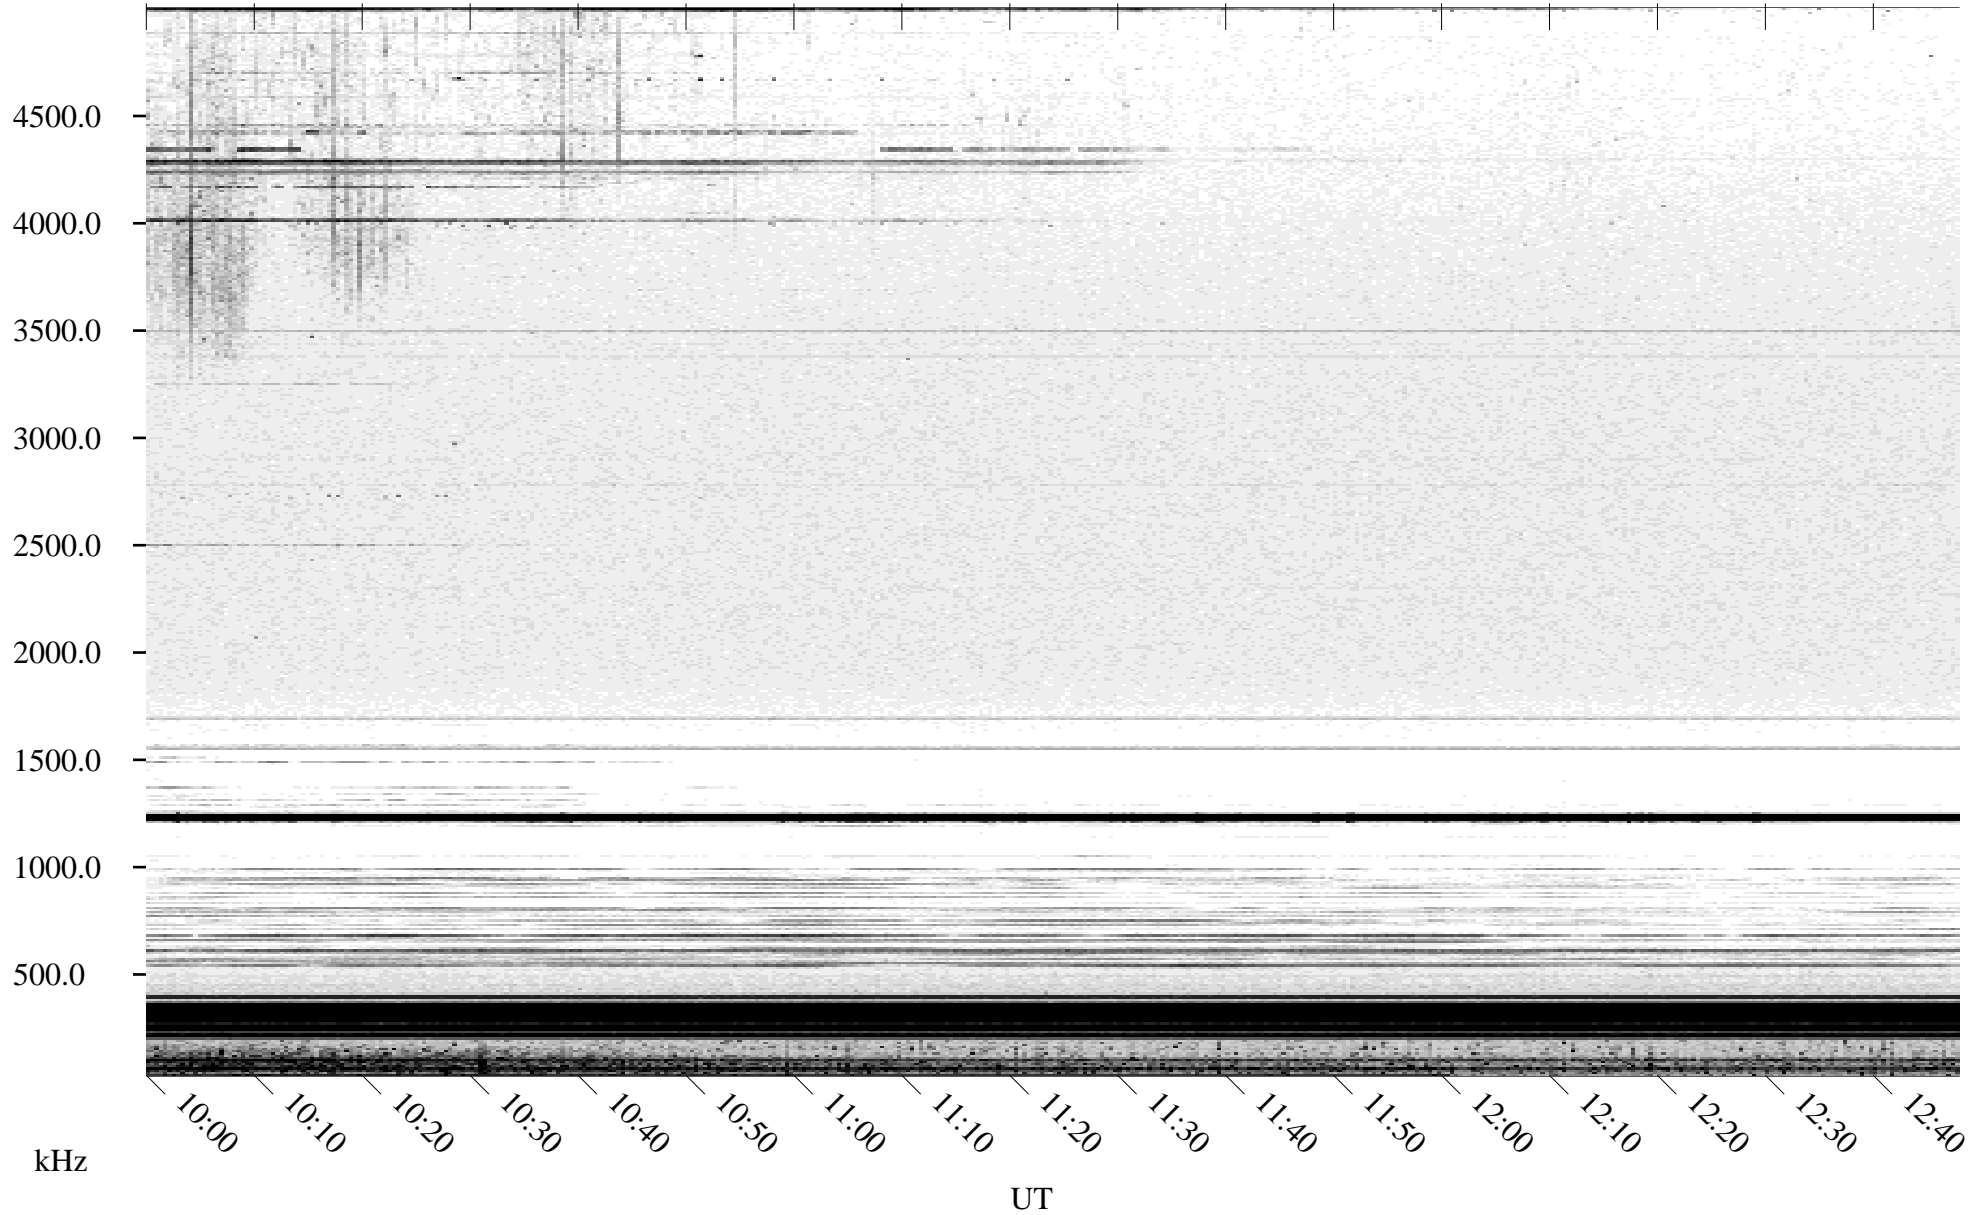

06/14/2004 Churchill, Manitoba

Linear Scale Black = 161 White = 15

ch04166l.r00m max_12

Page 1

06/14/2004 Churchill, Manitoba

Linear Scale Black = 161 White = 15

ch04166l.r00m max_12

Page 2

06/15/2004 Churchill, Manitoba

Linear Scale Black = 161 White = 15

ch04166l.r00m max_12

Page 3

06/15/2004 Churchill, Manitoba

Linear Scale Black = 161 White = 15

ch04166l.r00m max_12

Page 4

06/15/2004 Churchill, Manitoba

Linear Scale Black = 161 White = 15

ch04166l.r00m max_12

Page 5

06/15/2004 Churchill, Manitoba

Linear Scale Black = 161 White = 15

ch04166l.r00m max_12

Page 6

06/15/2004 Churchill, Manitoba

Linear Scale Black = 161 White = 15

ch04166l.r00m max_12

Page 7

06/15/2004 Churchill, Manitoba

Linear Scale Black = 161 White = 15

ch04166l.r00m max_12

Page 8