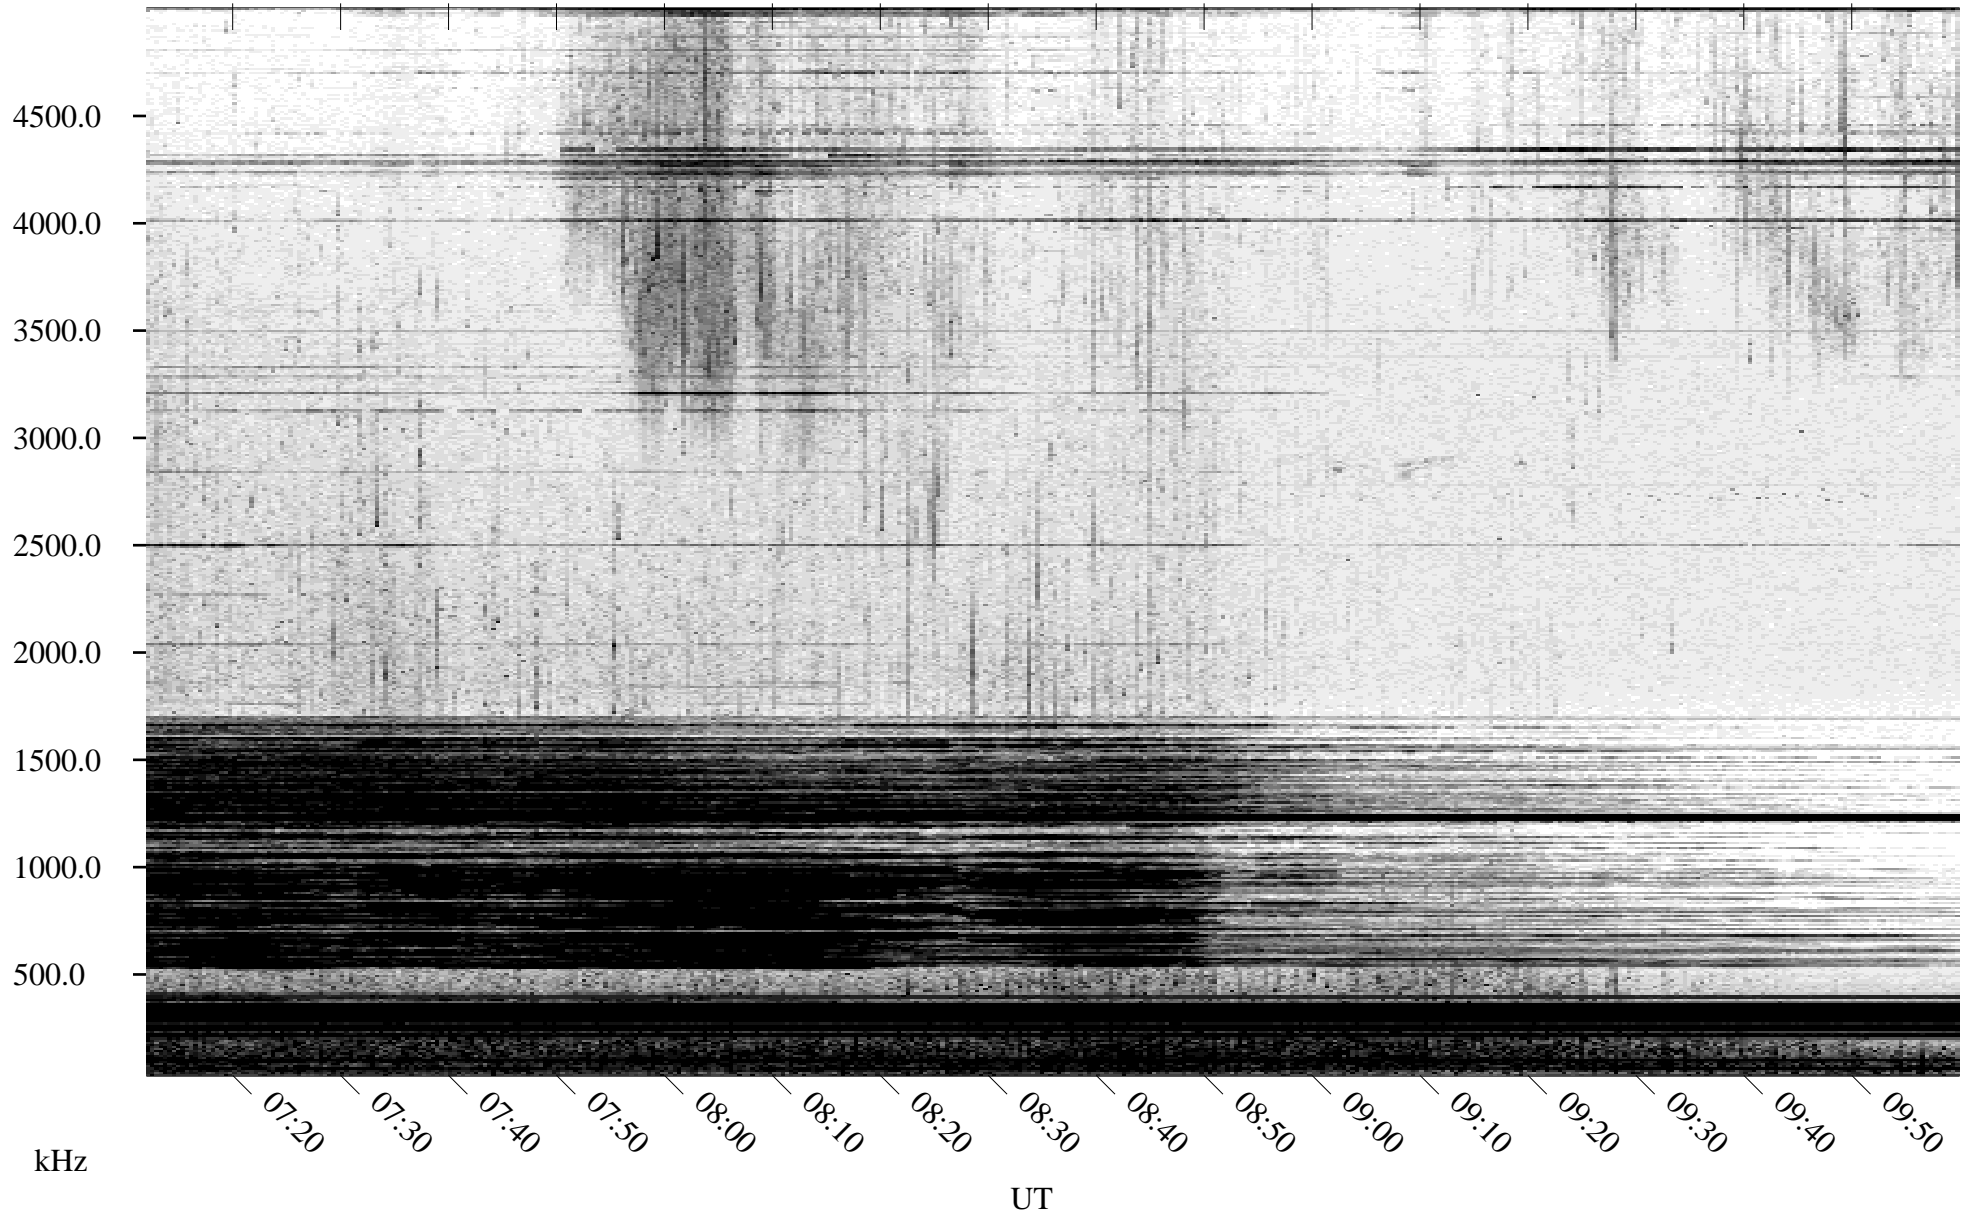

06/14/2004 Churchill, Manitoba

Linear Scale Black = 161 White = 15

ch04166l.r00m max_12

Page 1

06/14/2004 Churchill, Manitoba

Linear Scale Black = 161 White = 15

ch04166l.r00m max_12

Page 2

06/15/2004 Churchill, Manitoba

Linear Scale Black = 161 White = 15

ch04166l.r00m max_12

Page 3

06/15/2004 Churchill, Manitoba

Linear Scale Black = 161 White = 15

ch04166l.r00m max_12

Page 4

06/15/2004 Churchill, Manitoba

Linear Scale Black = 161 White = 15

ch04166l.r00m max_12

Page 5

06/15/2004 Churchill, Manitoba

Linear Scale Black = 161 White = 15

ch04166l.r00m max_12

Page 6

06/15/2004 Churchill, Manitoba

Linear Scale Black = 161 White = 15

ch04166l.r00m max_12

Page 7

06/15/2004 Churchill, Manitoba

Linear Scale Black = 161 White = 15

ch04166l.r00m max_12

Page 8