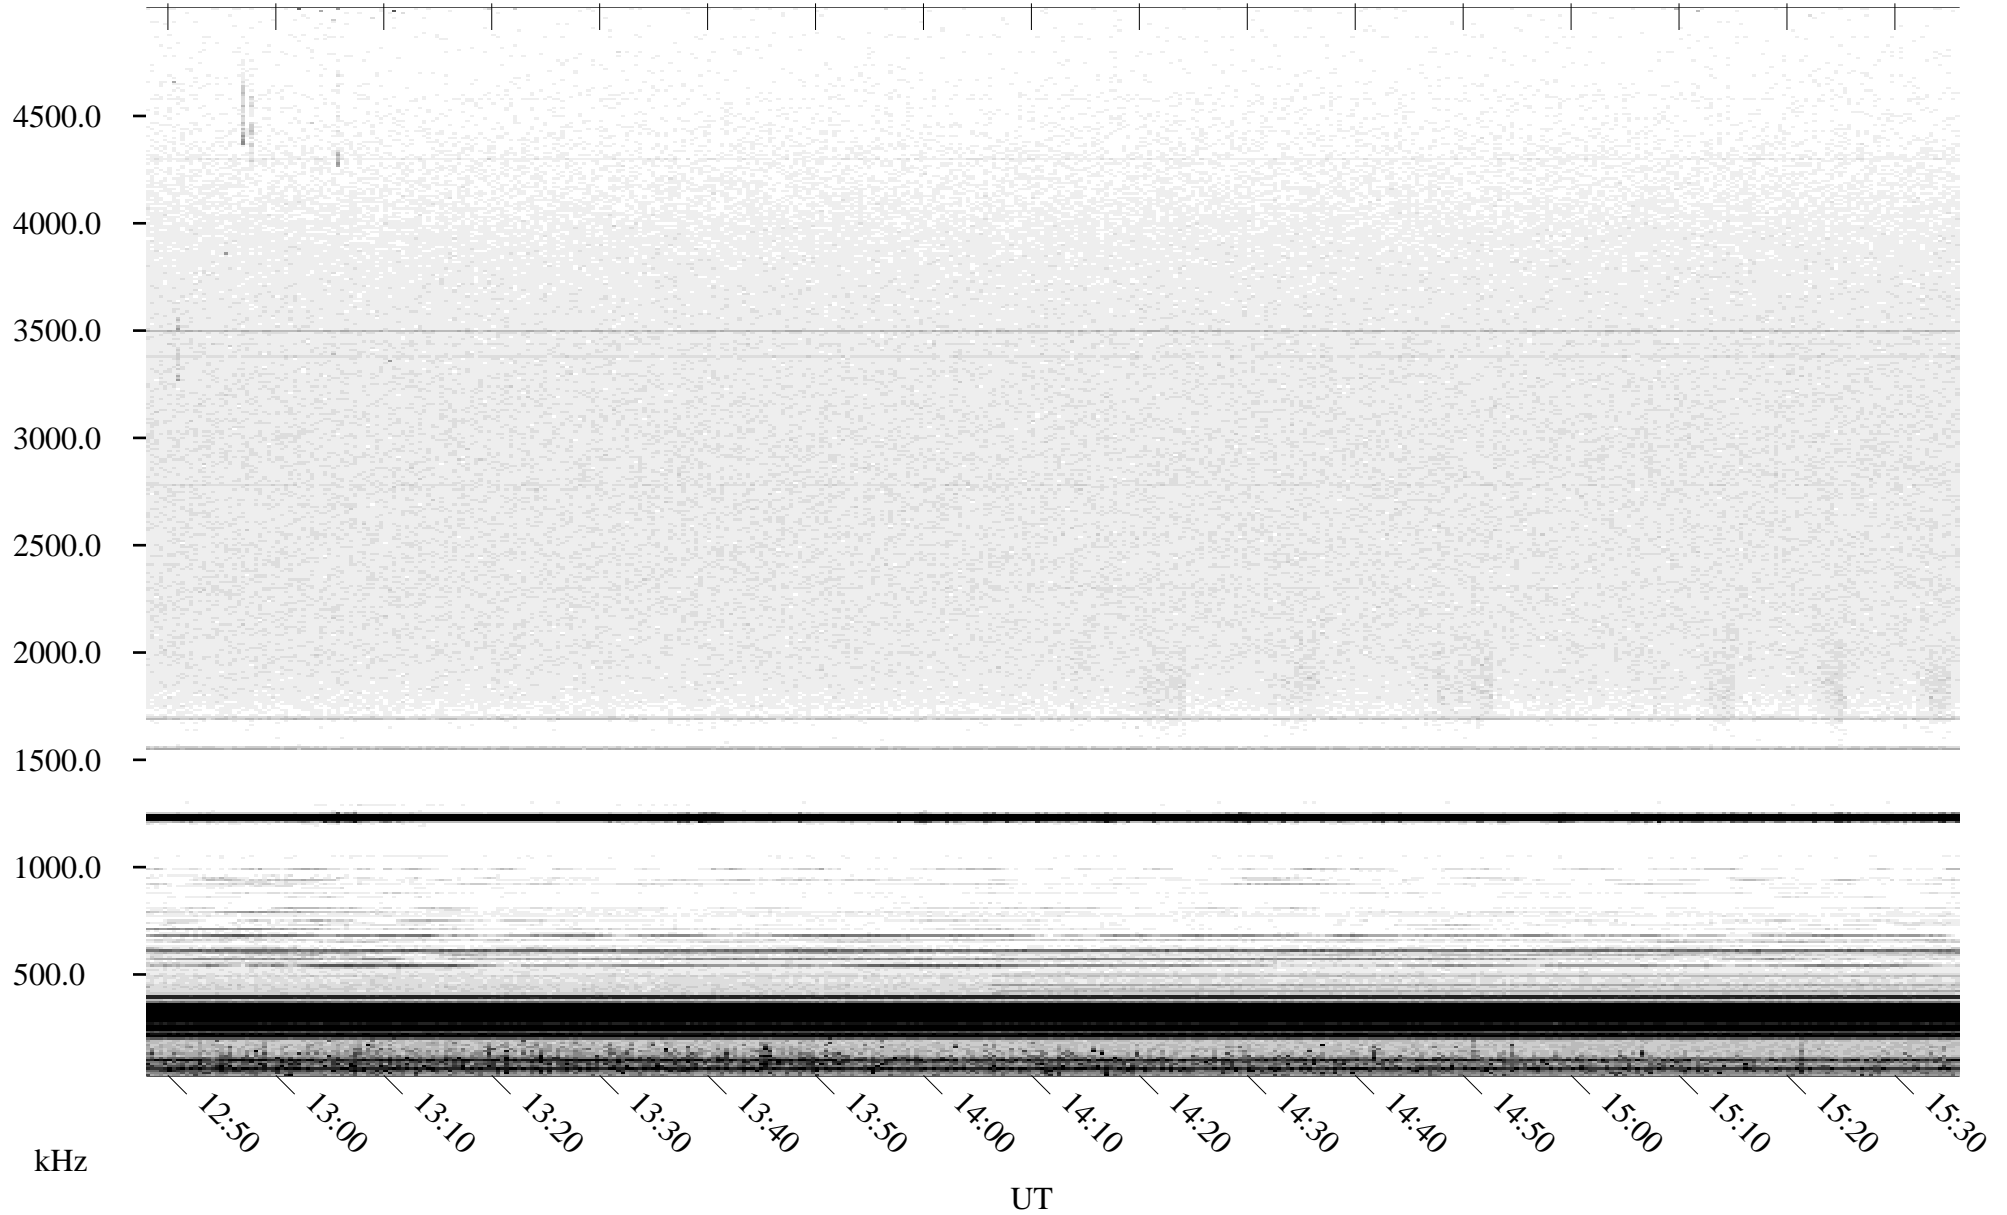

06/14/2004 Churchill, Manitoba

Linear Scale Black = 161 White = 15

ch04166l.r00m max_12

Page 1

06/14/2004 Churchill, Manitoba

Linear Scale Black = 161 White = 15

ch04166l.r00m max_12

Page 2

06/15/2004 Churchill, Manitoba

Linear Scale Black = 161 White = 15

ch04166l.r00m max_12

Page 3

06/15/2004 Churchill, Manitoba

Linear Scale Black = 161 White = 15

ch04166l.r00m max_12

Page 4

06/15/2004 Churchill, Manitoba

Linear Scale Black = 161 White = 15

ch04166l.r00m max_12

Page 5

06/15/2004 Churchill, Manitoba

Linear Scale Black = 161 White = 15

ch04166l.r00m max_12

Page 6

06/15/2004 Churchill, Manitoba

Linear Scale Black = 161 White = 15

ch04166l.r00m max_12

Page 7

06/15/2004 Churchill, Manitoba

Linear Scale Black = 161 White = 15

ch04166l.r00m max_12

Page 8