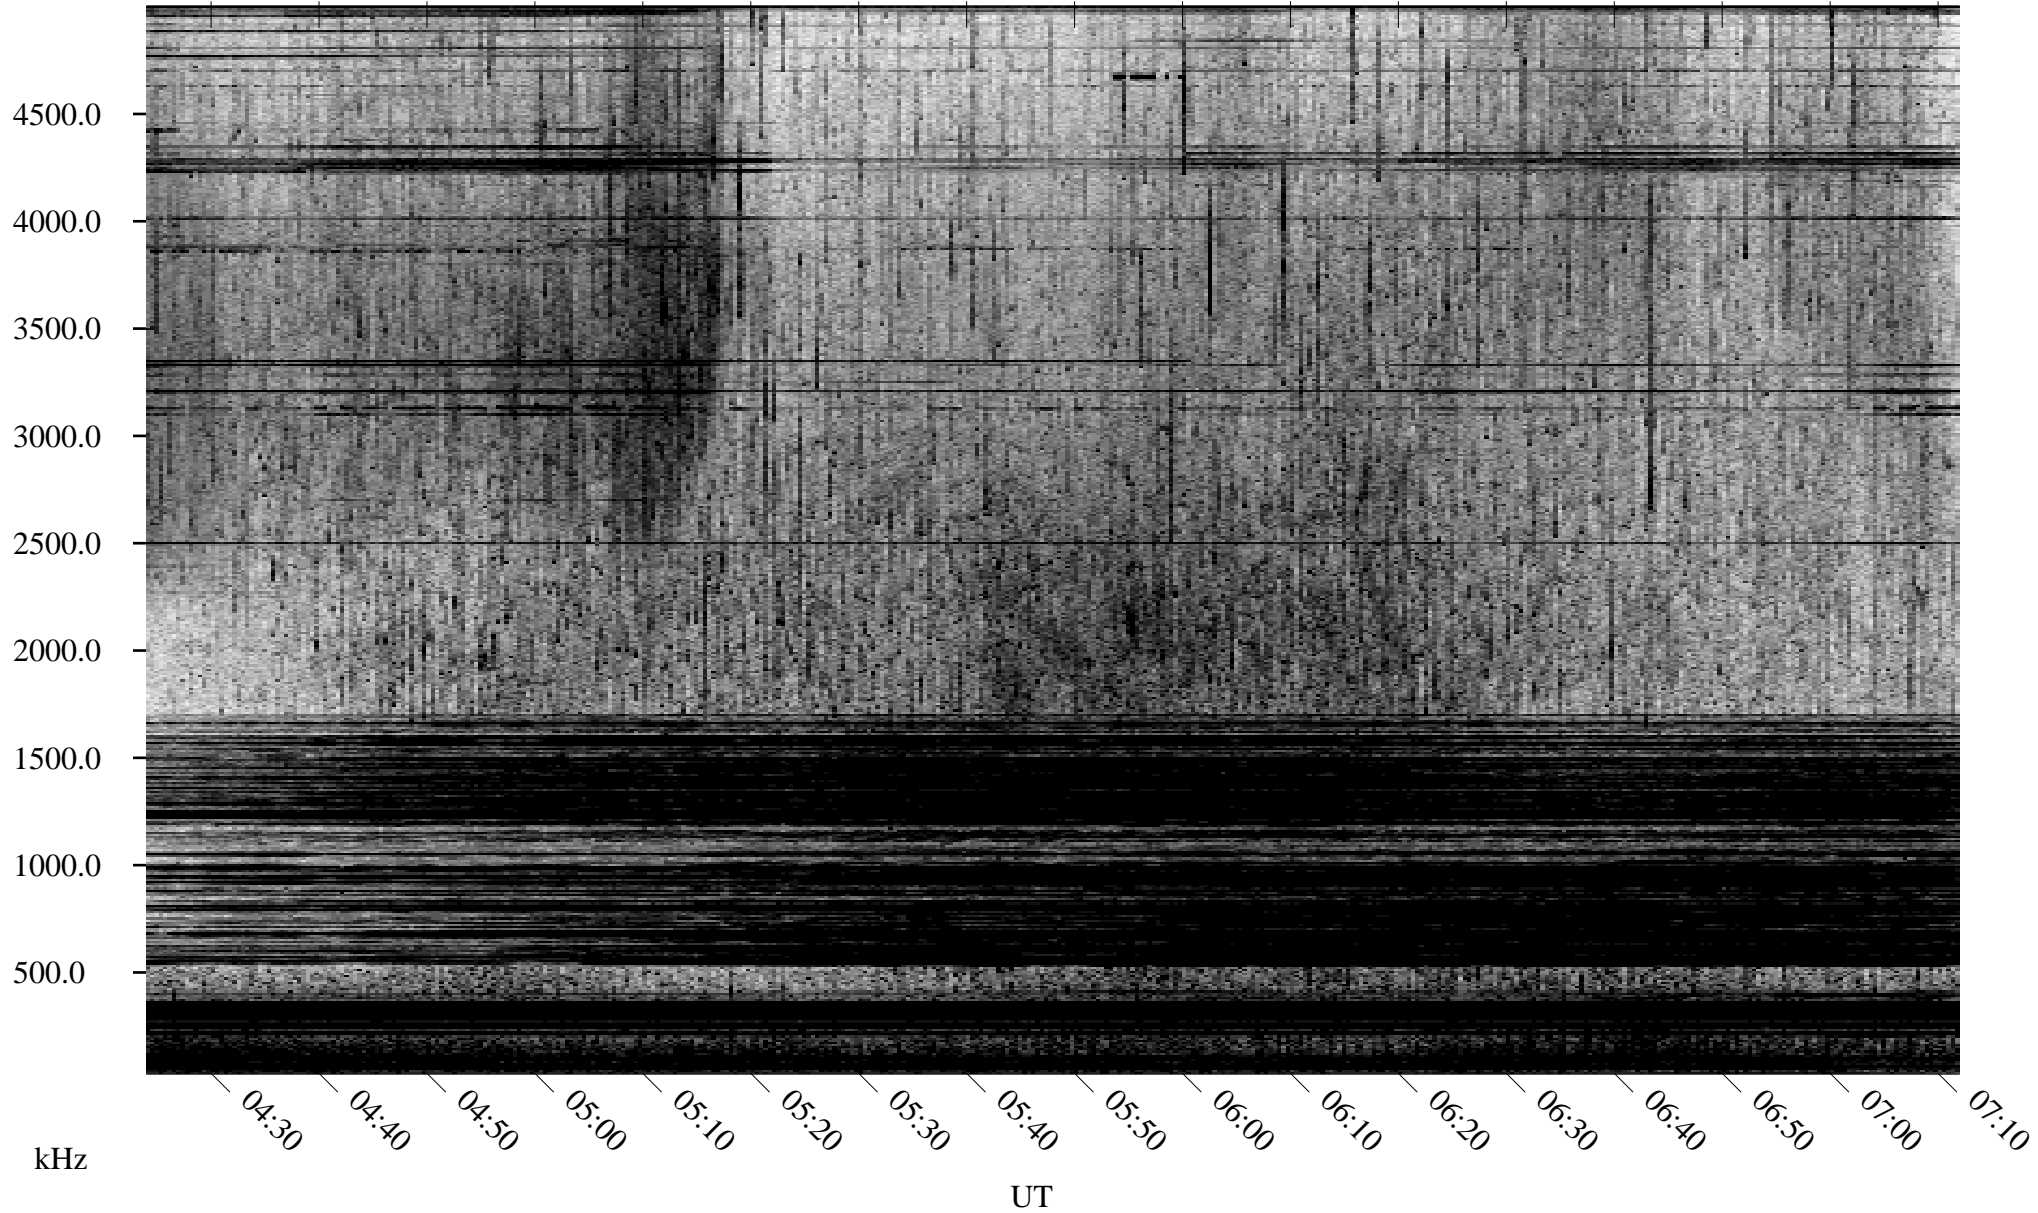

06/15/2004 Churchill, Manitoba

Linear Scale Black = 161 White = 15

ch04167l.r00m max_12

Page 1

06/15/2004 Churchill, Manitoba

Linear Scale Black = 161 White = 15

ch04167l.r00m max_12

Page 2

06/16/2004 Churchill, Manitoba

Linear Scale Black = 161 White = 15

ch04167l.r00m max_12

Page 3

06/16/2004 Churchill, Manitoba

Linear Scale Black = 161 White = 15

ch04167l.r00m max_12

Page 4

06/16/2004 Churchill, Manitoba

Linear Scale Black = 161 White = 15

ch04167l.r00m max_12

Page 5

06/16/2004 Churchill, Manitoba

Linear Scale Black = 161 White = 15

ch04167l.r00m max_12

Page 6

06/16/2004 Churchill, Manitoba

Linear Scale Black = 161 White = 15

ch04167l.r00m max_12

Page 7

06/16/2004 Churchill, Manitoba

Linear Scale Black = 161 White = 15

ch04167l.r00m max_12

Page 8