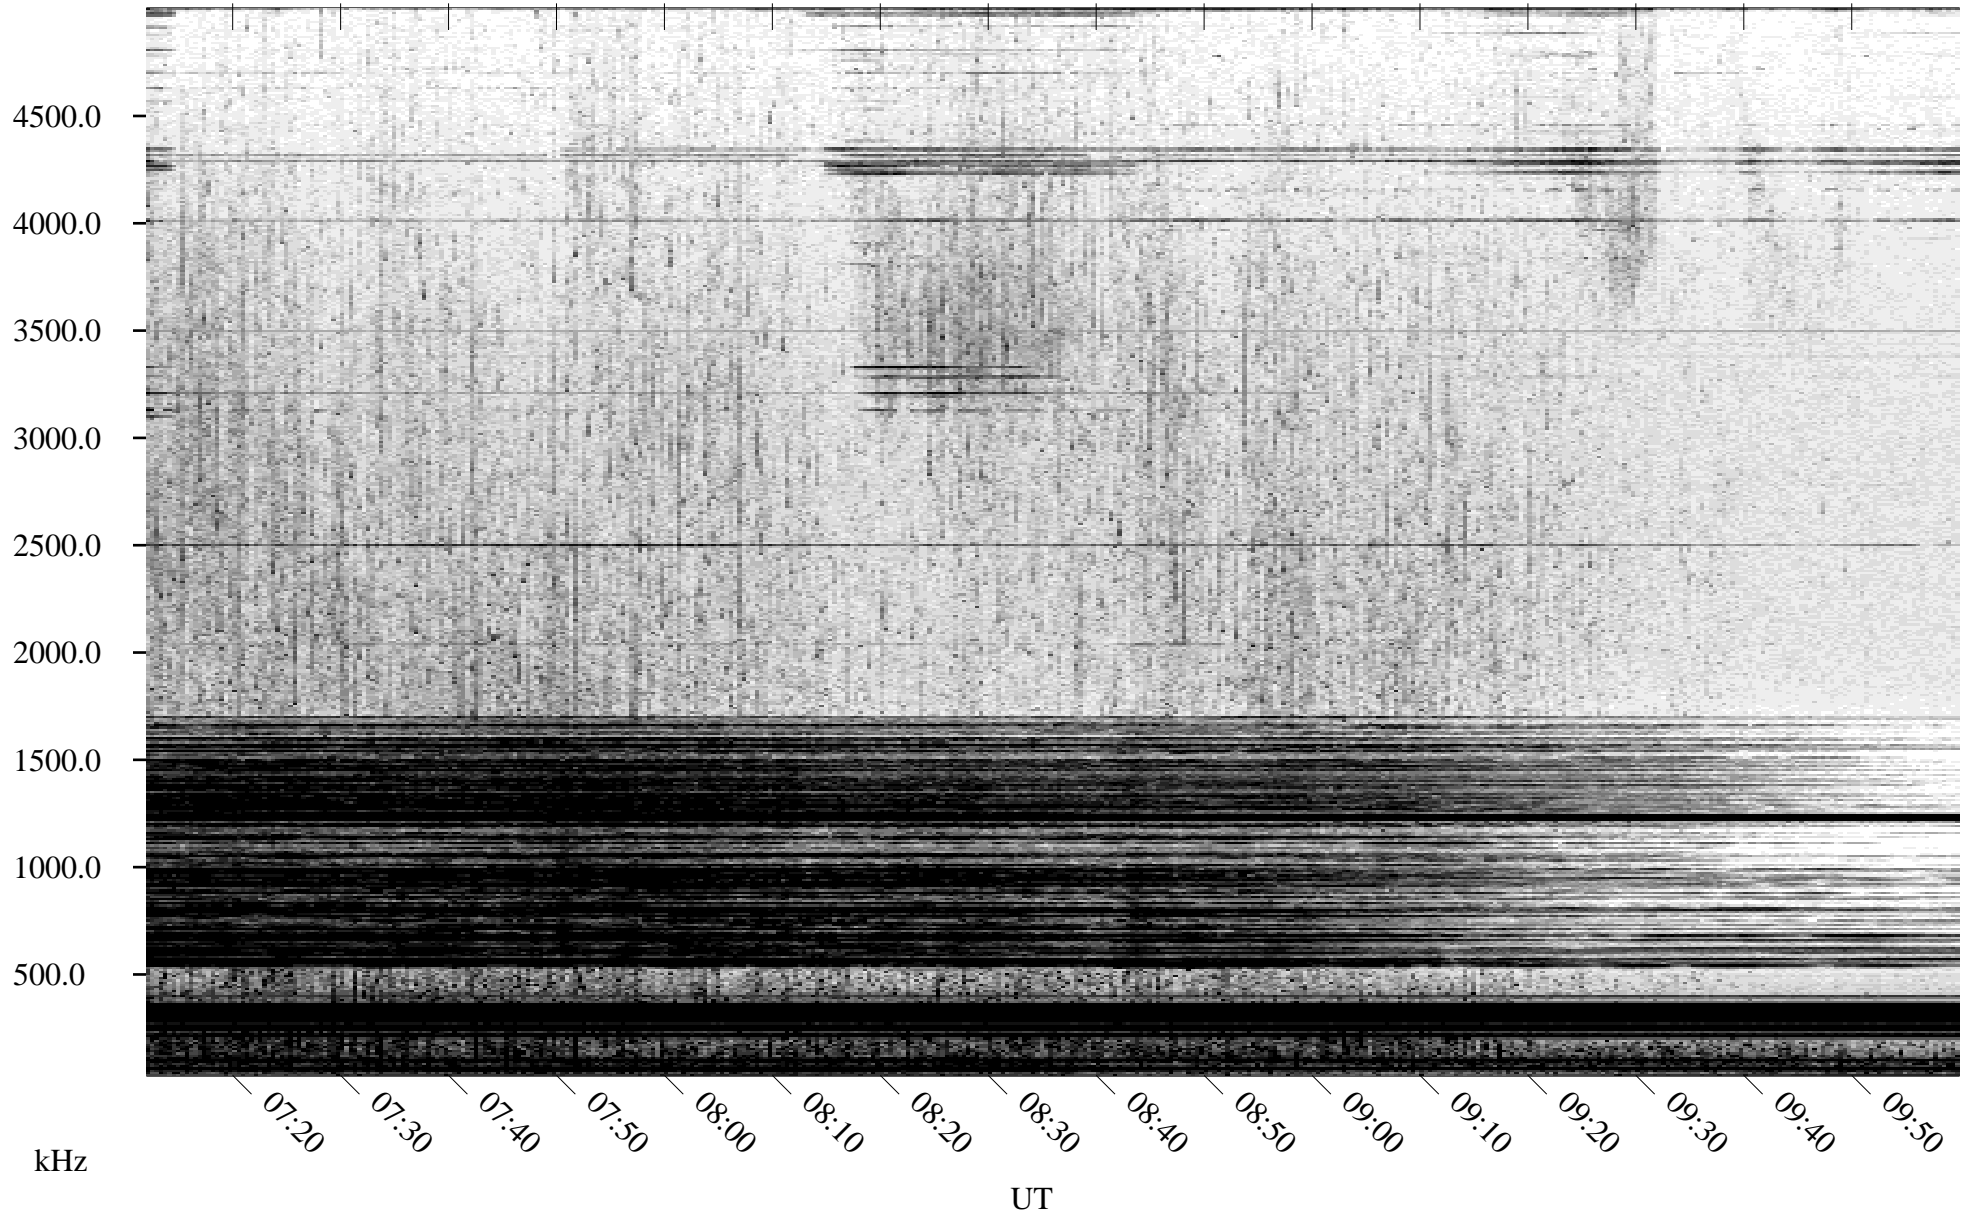

06/15/2004 Churchill, Manitoba

Linear Scale Black = 161 White = 15

ch04167l.r00m max_12

Page 1

06/15/2004 Churchill, Manitoba

Linear Scale Black = 161 White = 15

ch04167l.r00m max_12

Page 2

06/16/2004 Churchill, Manitoba

Linear Scale Black = 161 White = 15

ch04167l.r00m max_12

Page 3

06/16/2004 Churchill, Manitoba

Linear Scale Black = 161 White = 15

ch04167l.r00m max_12

Page 4

06/16/2004 Churchill, Manitoba

Linear Scale Black = 161 White = 15

ch04167l.r00m max_12

Page 5

06/16/2004 Churchill, Manitoba

Linear Scale Black = 161 White = 15

ch04167l.r00m max_12

Page 6

06/16/2004 Churchill, Manitoba

Linear Scale Black = 161 White = 15

ch04167l.r00m max_12

Page 7

06/16/2004 Churchill, Manitoba

Linear Scale Black = 161 White = 15

ch04167l.r00m max_12

Page 8