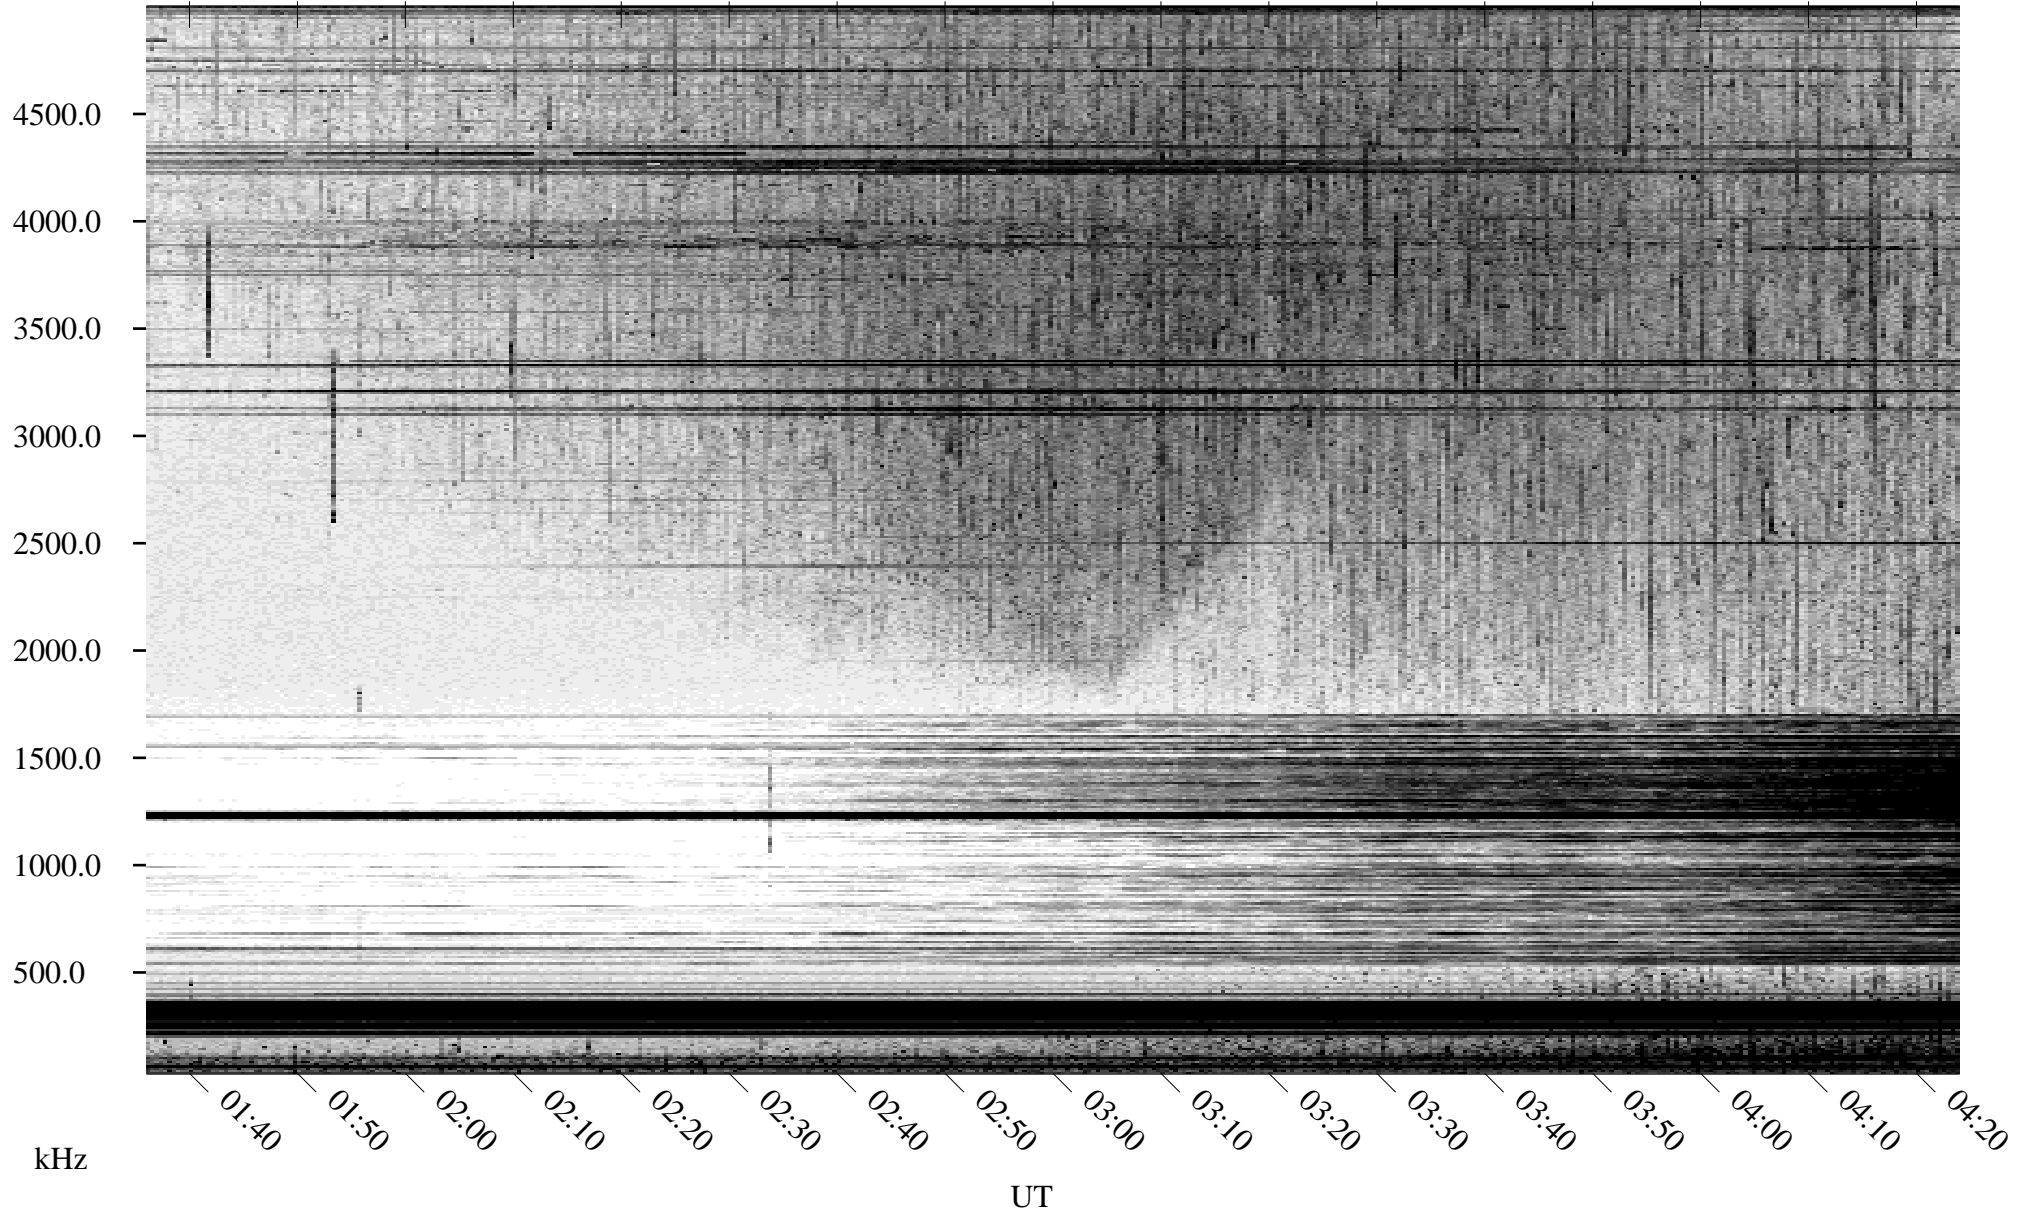

06/16/2004 Churchill, Manitoba

Linear Scale Black = 161 White = 15

ch04168l.r00m max_12

Page 1

06/16/2004 Churchill, Manitoba

Linear Scale Black = 161 White = 15

ch04168l.r00m max_12

Page 2

06/17/2004 Churchill, Manitoba

Linear Scale Black = 161 White = 15

ch04168l.r00m max_12

Page 3

06/17/2004 Churchill, Manitoba

Linear Scale Black = 161 White = 15

ch04168l.r00m max_12

Page 4

06/17/2004 Churchill, Manitoba

Linear Scale Black = 161 White = 15

ch04168l.r00m max_12

Page 5

06/17/2004 Churchill, Manitoba

Linear Scale Black = 161 White = 15

ch04168l.r00m max_12

Page 6

06/17/2004 Churchill, Manitoba

Linear Scale Black = 161 White = 15

ch04168l.r00m max_12

Page 7

06/17/2004 Churchill, Manitoba

Linear Scale Black = 161 White = 15

ch04168l.r00m max_12