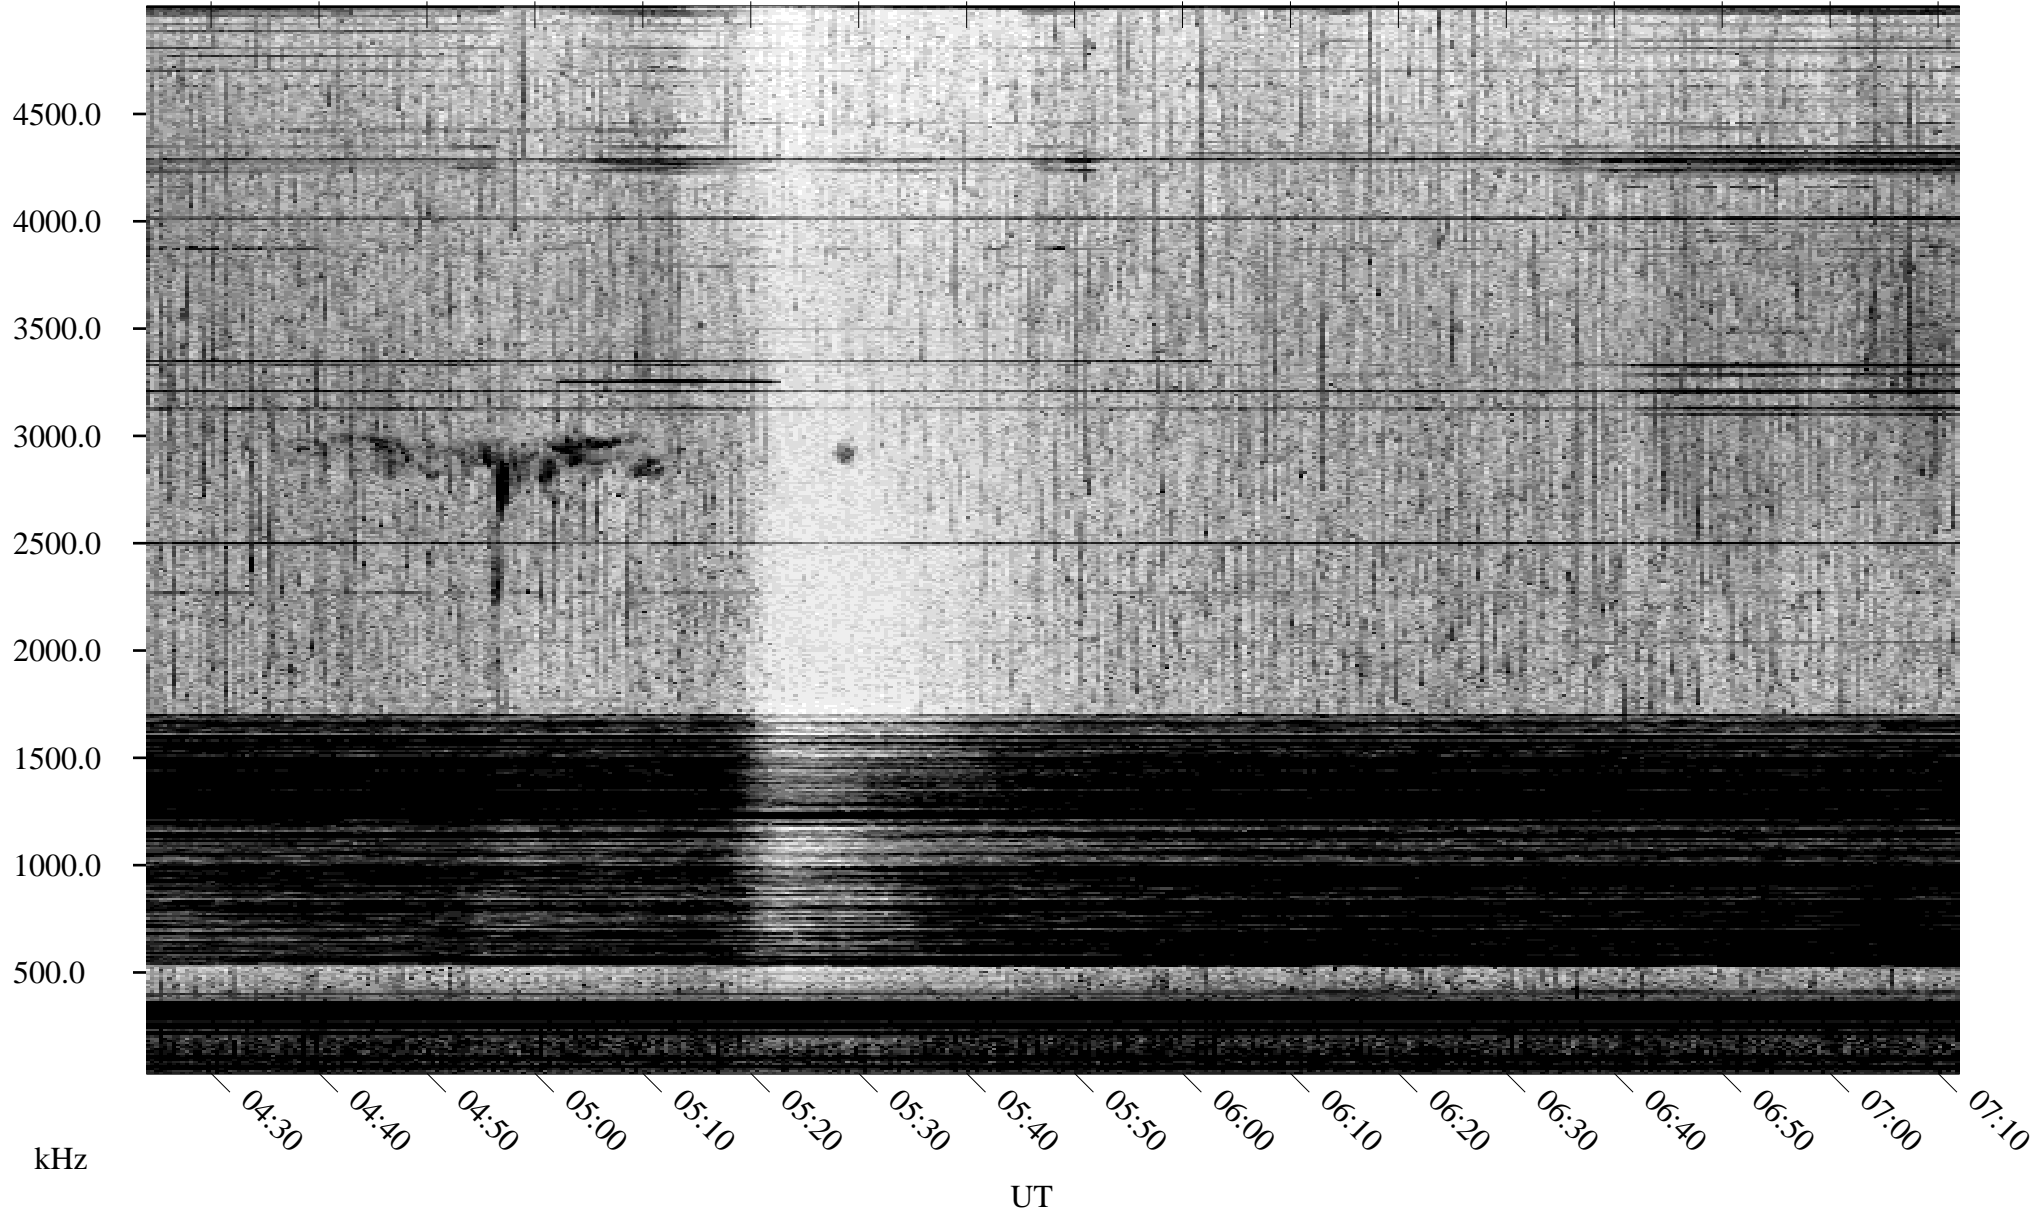

06/16/2004 Churchill, Manitoba

Linear Scale Black = 161 White = 15

ch04168l.r00m max_12

Page 1

06/16/2004 Churchill, Manitoba

Linear Scale Black = 161 White = 15

ch04168l.r00m max_12

Page 2

06/17/2004 Churchill, Manitoba

Linear Scale Black = 161 White = 15

ch04168l.r00m max_12

Page 3

06/17/2004 Churchill, Manitoba

Linear Scale Black = 161 White = 15

ch04168l.r00m max_12

Page 4

06/17/2004 Churchill, Manitoba

Linear Scale Black = 161 White = 15

ch04168l.r00m max_12

Page 5

06/17/2004 Churchill, Manitoba

Linear Scale Black = 161 White = 15

ch04168l.r00m max_12

Page 6

06/17/2004 Churchill, Manitoba

Linear Scale Black = 161 White = 15

ch04168l.r00m max_12

Page 7

06/17/2004 Churchill, Manitoba

Linear Scale Black = 161 White = 15

ch04168l.r00m max_12