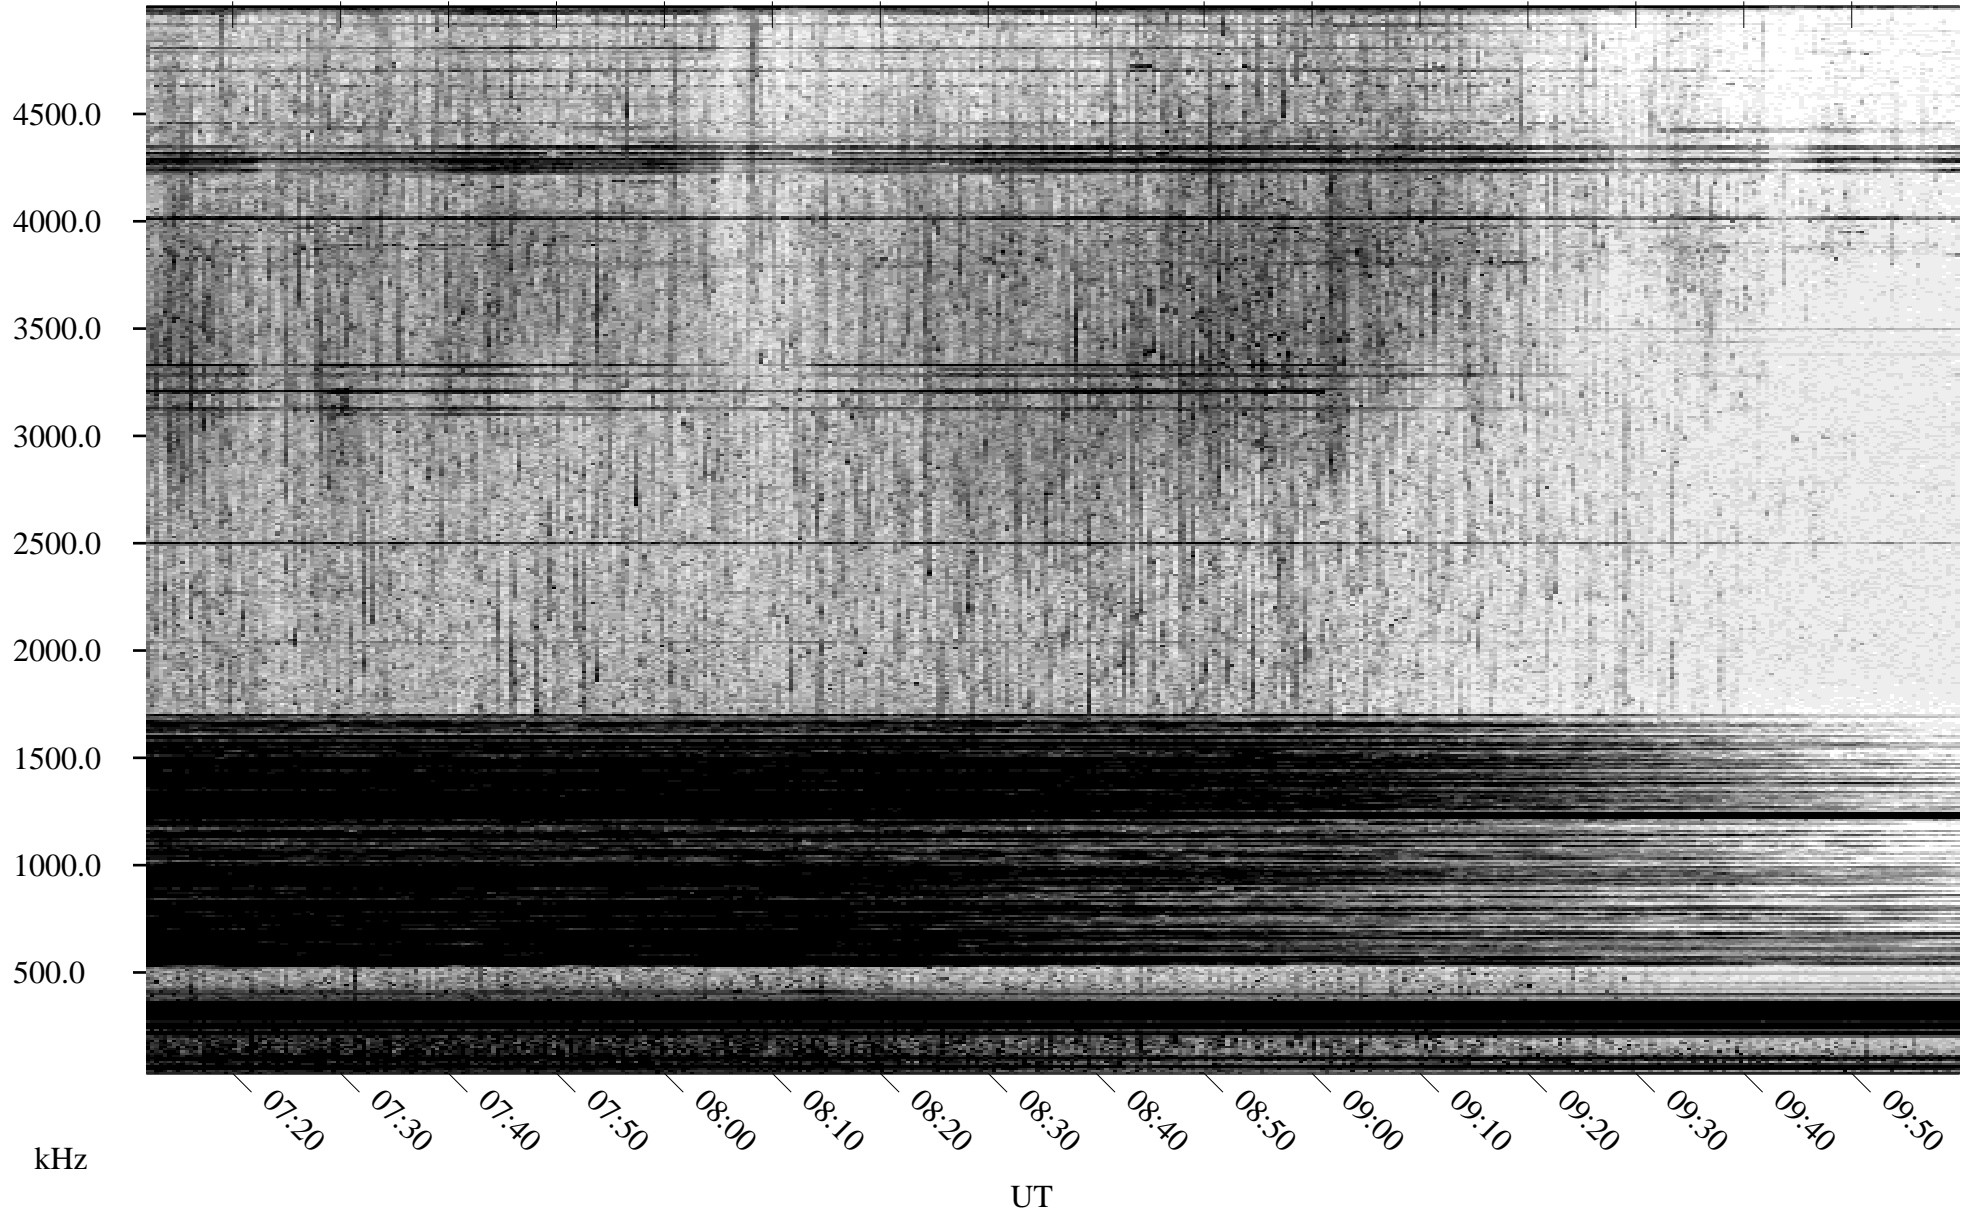

06/16/2004 Churchill, Manitoba

Linear Scale Black = 161 White = 15

ch04168l.r00m max_12

Page 1

06/16/2004 Churchill, Manitoba

Linear Scale Black = 161 White = 15

ch04168l.r00m max_12

Page 2

06/17/2004 Churchill, Manitoba

Linear Scale Black = 161 White = 15

ch04168l.r00m max_12

Page 3

06/17/2004 Churchill, Manitoba

Linear Scale Black = 161 White = 15

ch04168l.r00m max_12

Page 4

06/17/2004 Churchill, Manitoba

Linear Scale Black = 161 White = 15

ch04168l.r00m max_12

Page 5

06/17/2004 Churchill, Manitoba

Linear Scale Black = 161 White = 15

ch04168l.r00m max_12

Page 6

06/17/2004 Churchill, Manitoba

Linear Scale Black = 161 White = 15

ch04168l.r00m max_12

Page 7

06/17/2004 Churchill, Manitoba

Linear Scale Black = 161 White = 15

ch04168l.r00m max_12