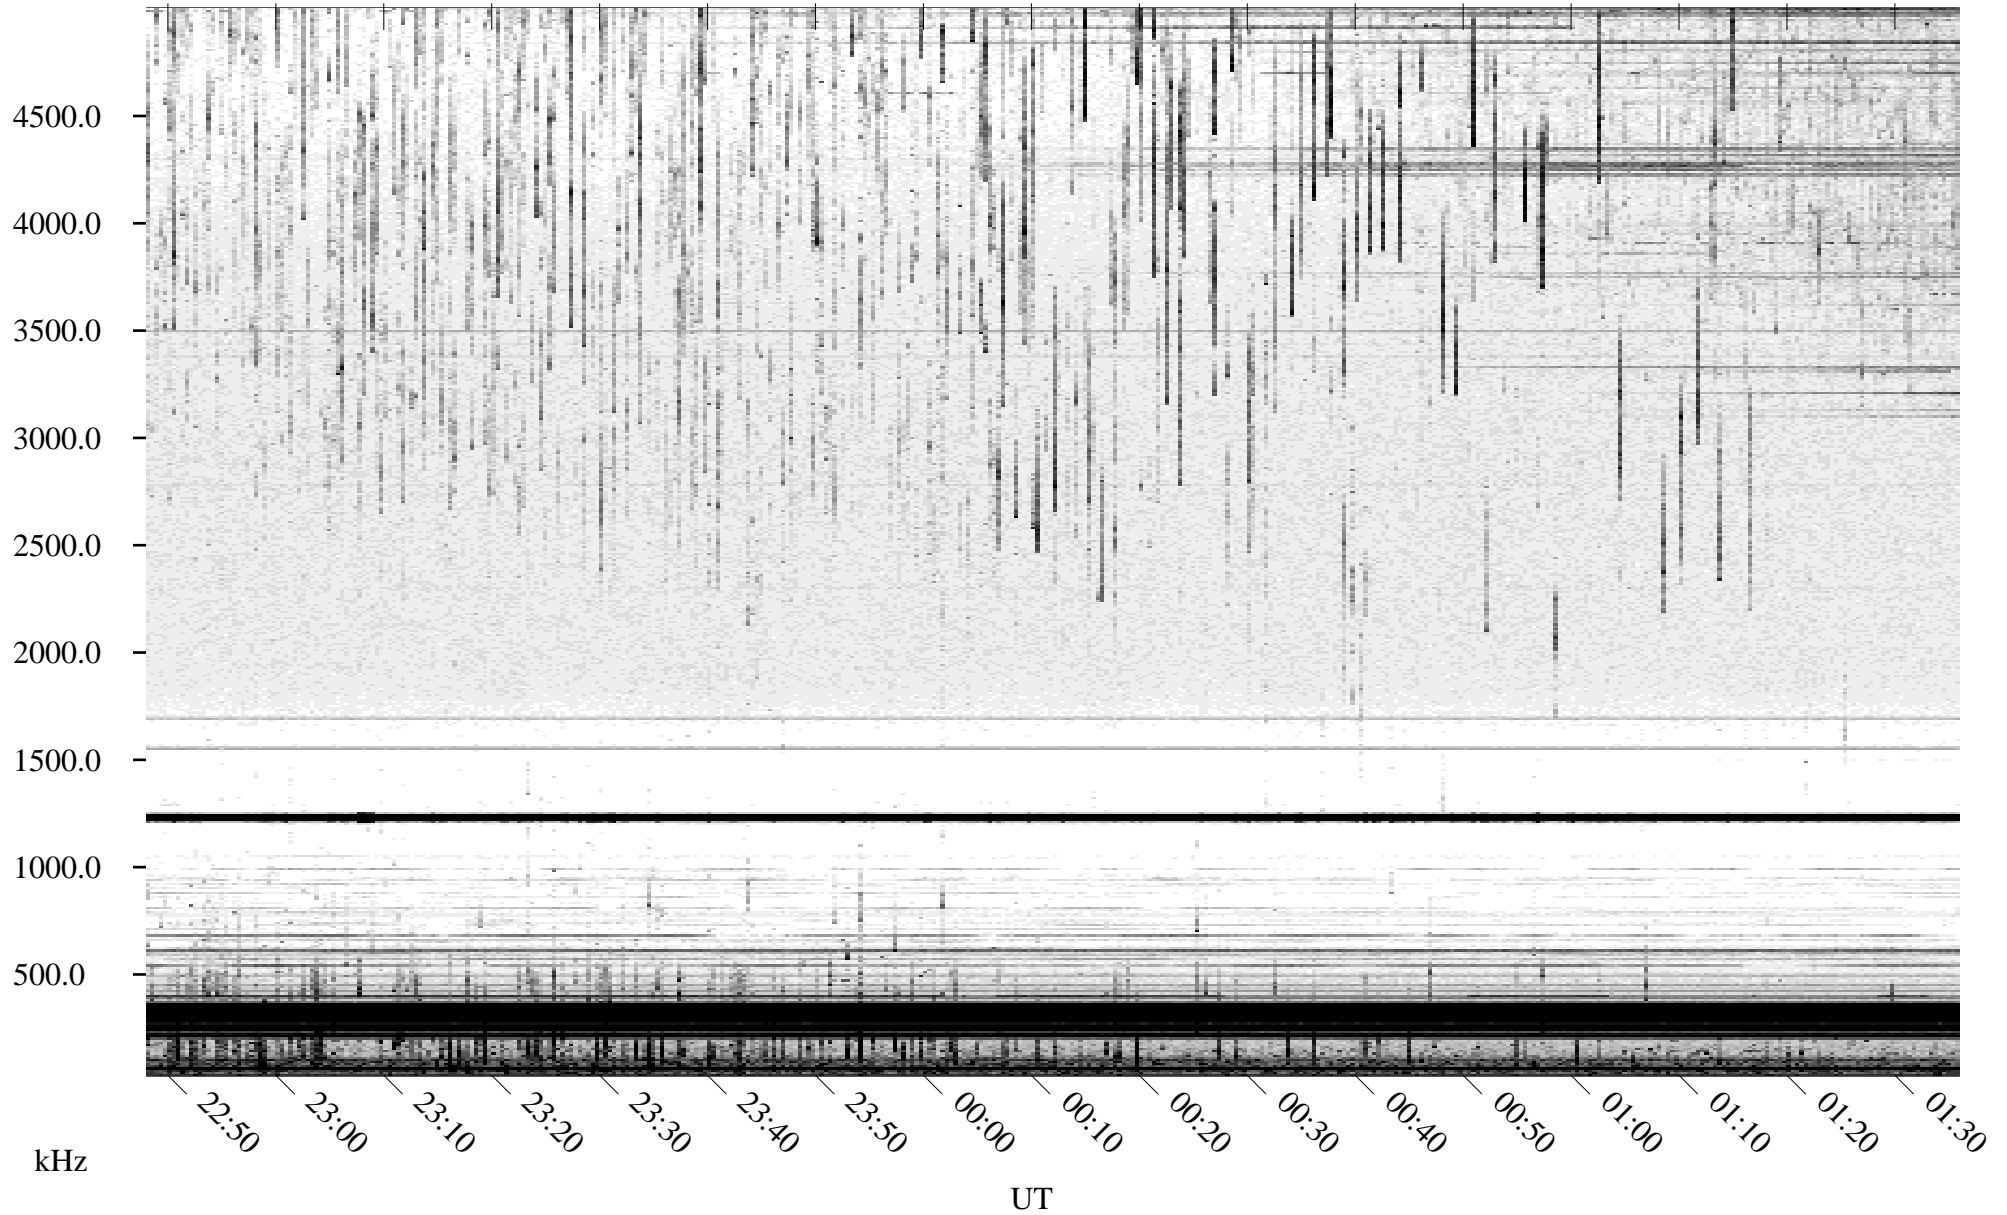

06/16/2004 Churchill, Manitoba

Linear Scale Black = 161 White = 15

ch04168l.r00m max_12

Page 1

06/16/2004 Churchill, Manitoba

Linear Scale Black = 161 White = 15

ch04168l.r00m max_12

Page 2

06/17/2004 Churchill, Manitoba

Linear Scale Black = 161 White = 15

ch04168l.r00m max_12

Page 3

06/17/2004 Churchill, Manitoba

Linear Scale Black = 161 White = 15

ch04168l.r00m max_12

Page 4

06/17/2004 Churchill, Manitoba

Linear Scale Black = 161 White = 15

ch04168l.r00m max_12

Page 5

06/17/2004 Churchill, Manitoba

Linear Scale Black = 161 White = 15

ch04168l.r00m max_12

Page 6

06/17/2004 Churchill, Manitoba

Linear Scale Black = 161 White = 15

ch04168l.r00m max_12

Page 7

06/17/2004 Churchill, Manitoba

Linear Scale Black = 161 White = 15

ch04168l.r00m max_12