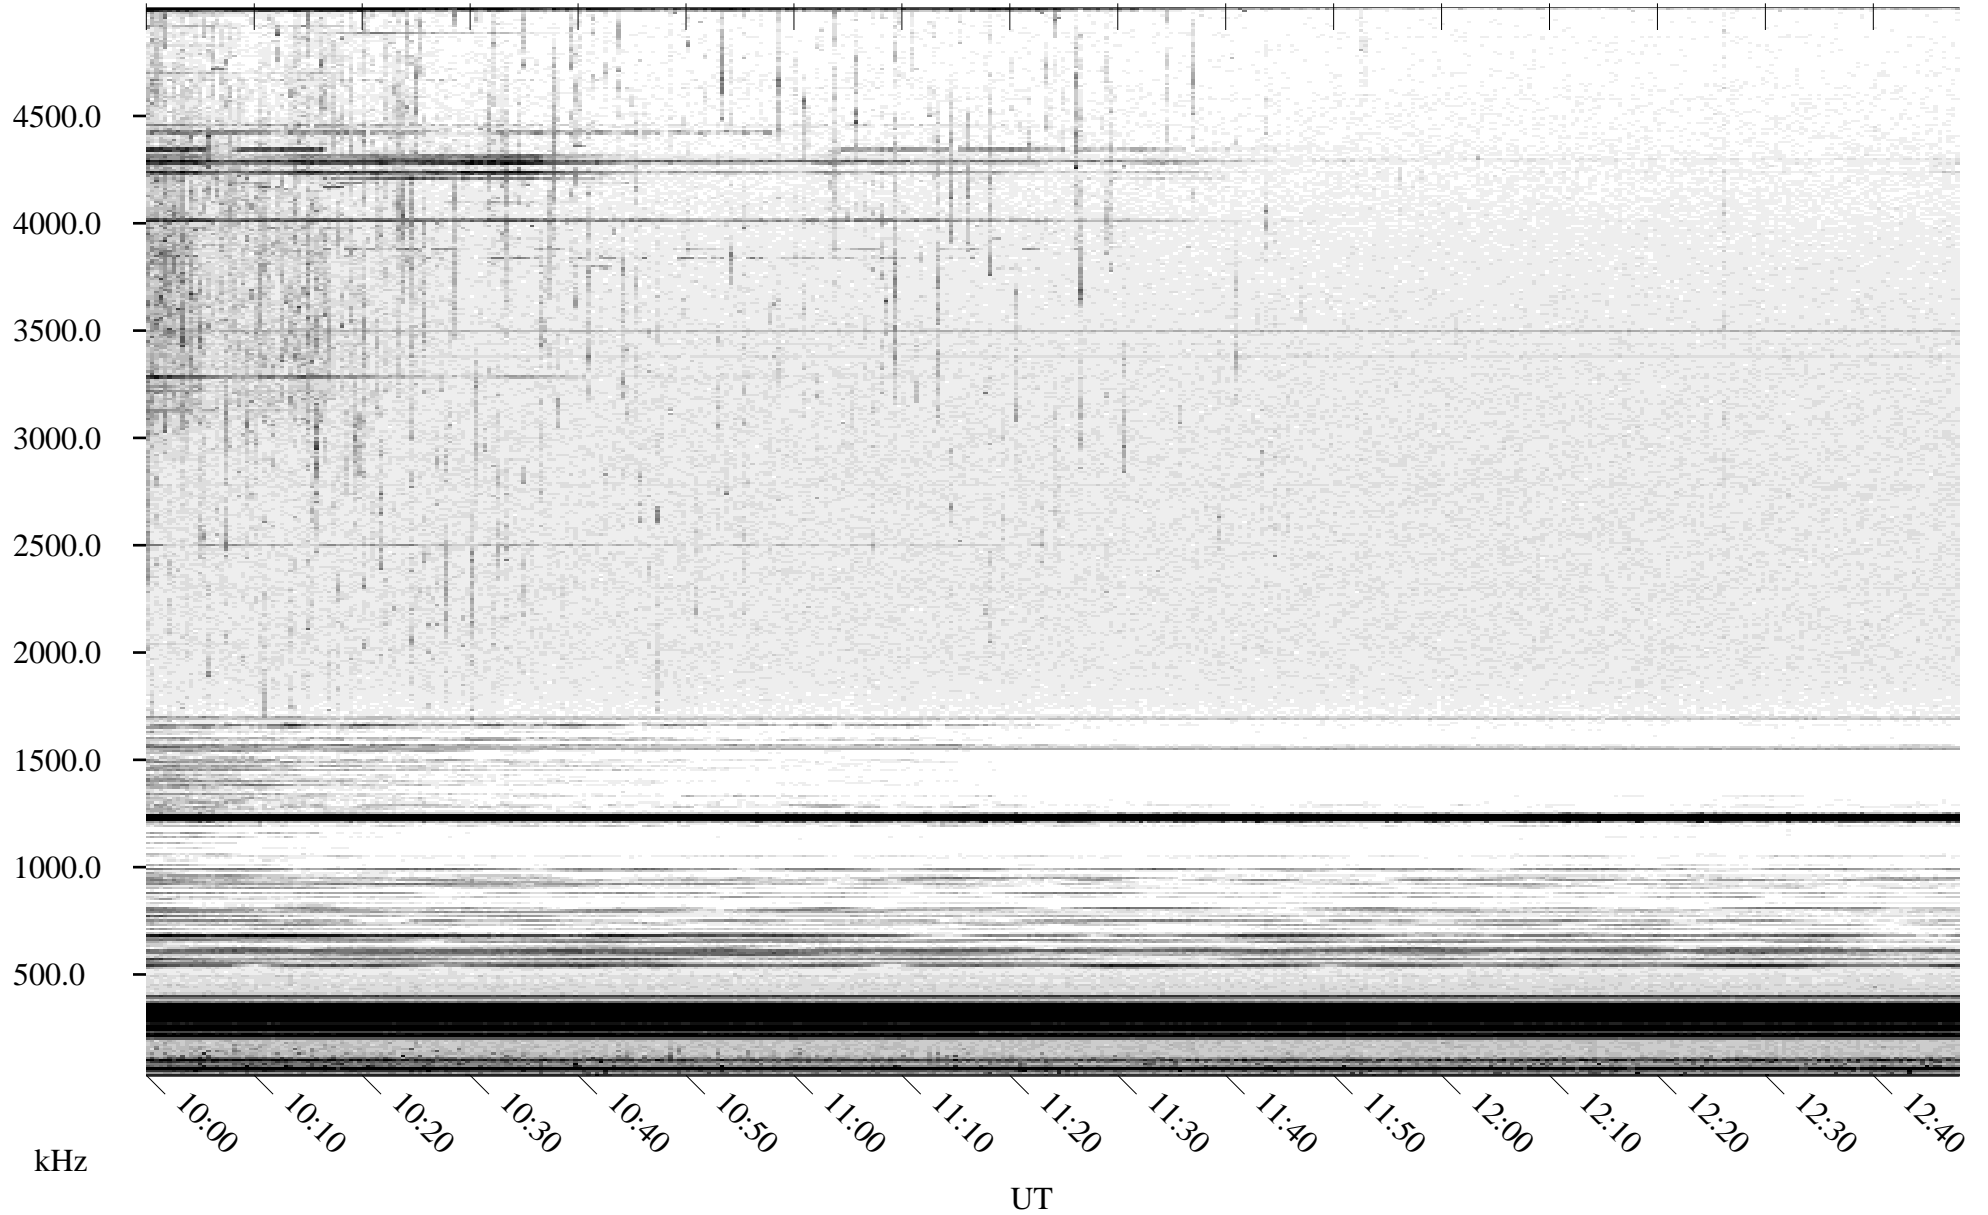

06/18/2004 Churchill, Manitoba

Linear Scale Black = 161 White = 15

ch04170l.r02m max_12

Page 1

06/18/2004 Churchill, Manitoba

Linear Scale Black = 161 White = 15

ch04170l.r02m max_12

Page 2

06/19/2004 Churchill, Manitoba

Linear Scale Black = 161 White = 15

ch04170l.r02m max_12

Page 3

06/19/2004 Churchill, Manitoba

Linear Scale Black = 161 White = 15

ch04170l.r02m max_12

Page 4

06/19/2004 Churchill, Manitoba

Linear Scale Black = 161 White = 15

ch04170l.r02m max_12

Page 5

06/19/2004 Churchill, Manitoba

Linear Scale Black = 161 White = 15

ch04170l.r02m max_12

Page 6

06/19/2004 Churchill, Manitoba

Linear Scale Black = 161 White = 15

ch04170l.r02m max_12

Page 7

06/19/2004 Churchill, Manitoba

Linear Scale

Black = 161

White = 15