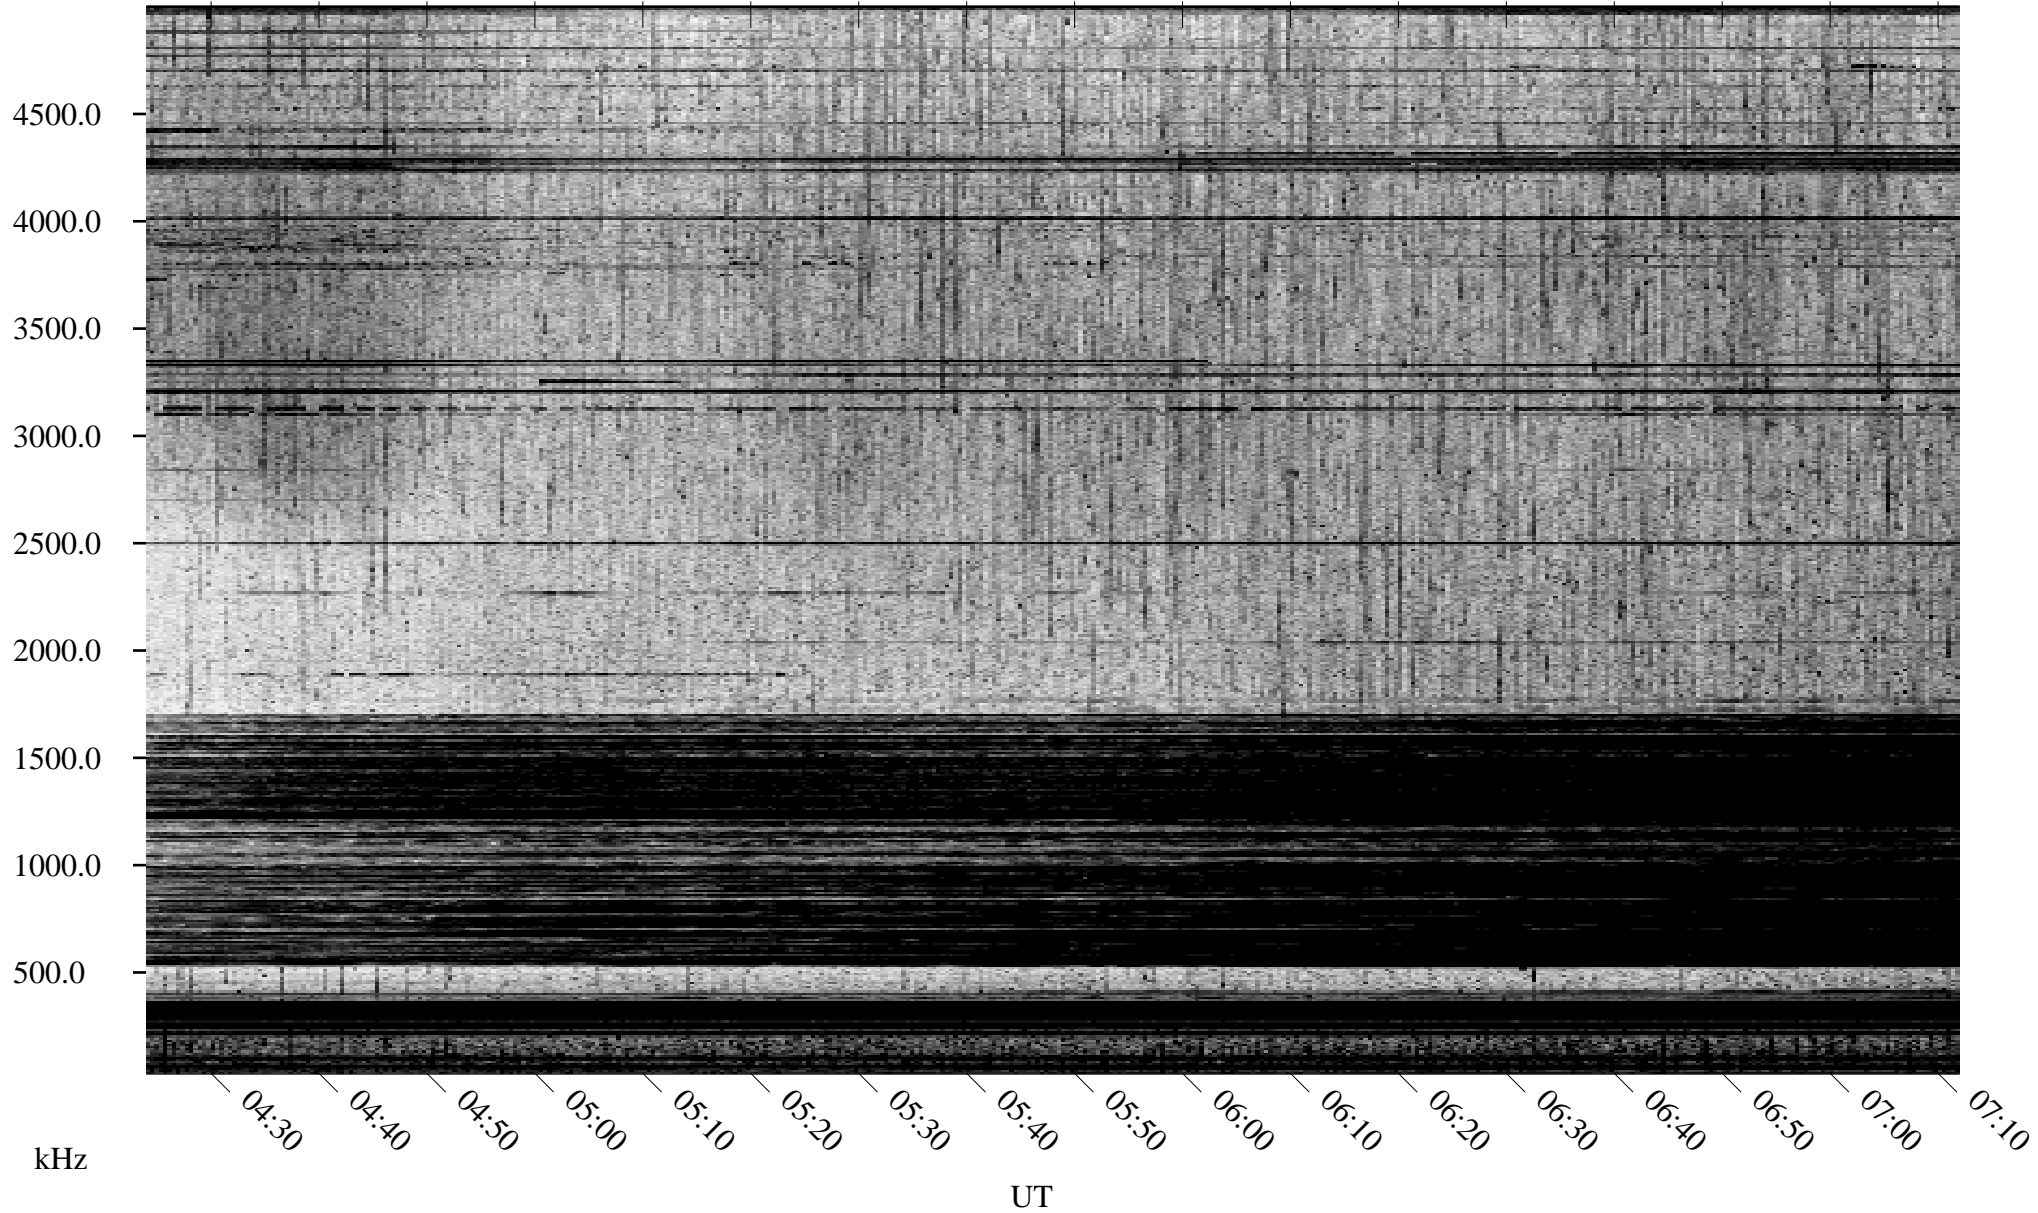

06/18/2004 Churchill, Manitoba

Linear Scale Black = 161 White = 15

ch04170l.r02m max_12

Page 1

06/18/2004 Churchill, Manitoba

Linear Scale Black = 161 White = 15

ch04170l.r02m max_12

Page 2

06/19/2004 Churchill, Manitoba

Linear Scale Black = 161 White = 15

ch04170l.r02m max_12

Page 3

06/19/2004 Churchill, Manitoba

Linear Scale Black = 161 White = 15

ch04170l.r02m max_12

Page 4

06/19/2004 Churchill, Manitoba

Linear Scale Black = 161 White = 15

ch04170l.r02m max_12

Page 5

06/19/2004 Churchill, Manitoba

Linear Scale Black = 161 White = 15

ch04170l.r02m max_12

Page 6

06/19/2004 Churchill, Manitoba

Linear Scale Black = 161 White = 15

ch04170l.r02m max_12

Page 7

06/19/2004 Churchill, Manitoba

Linear Scale

Black = 161

White = 15