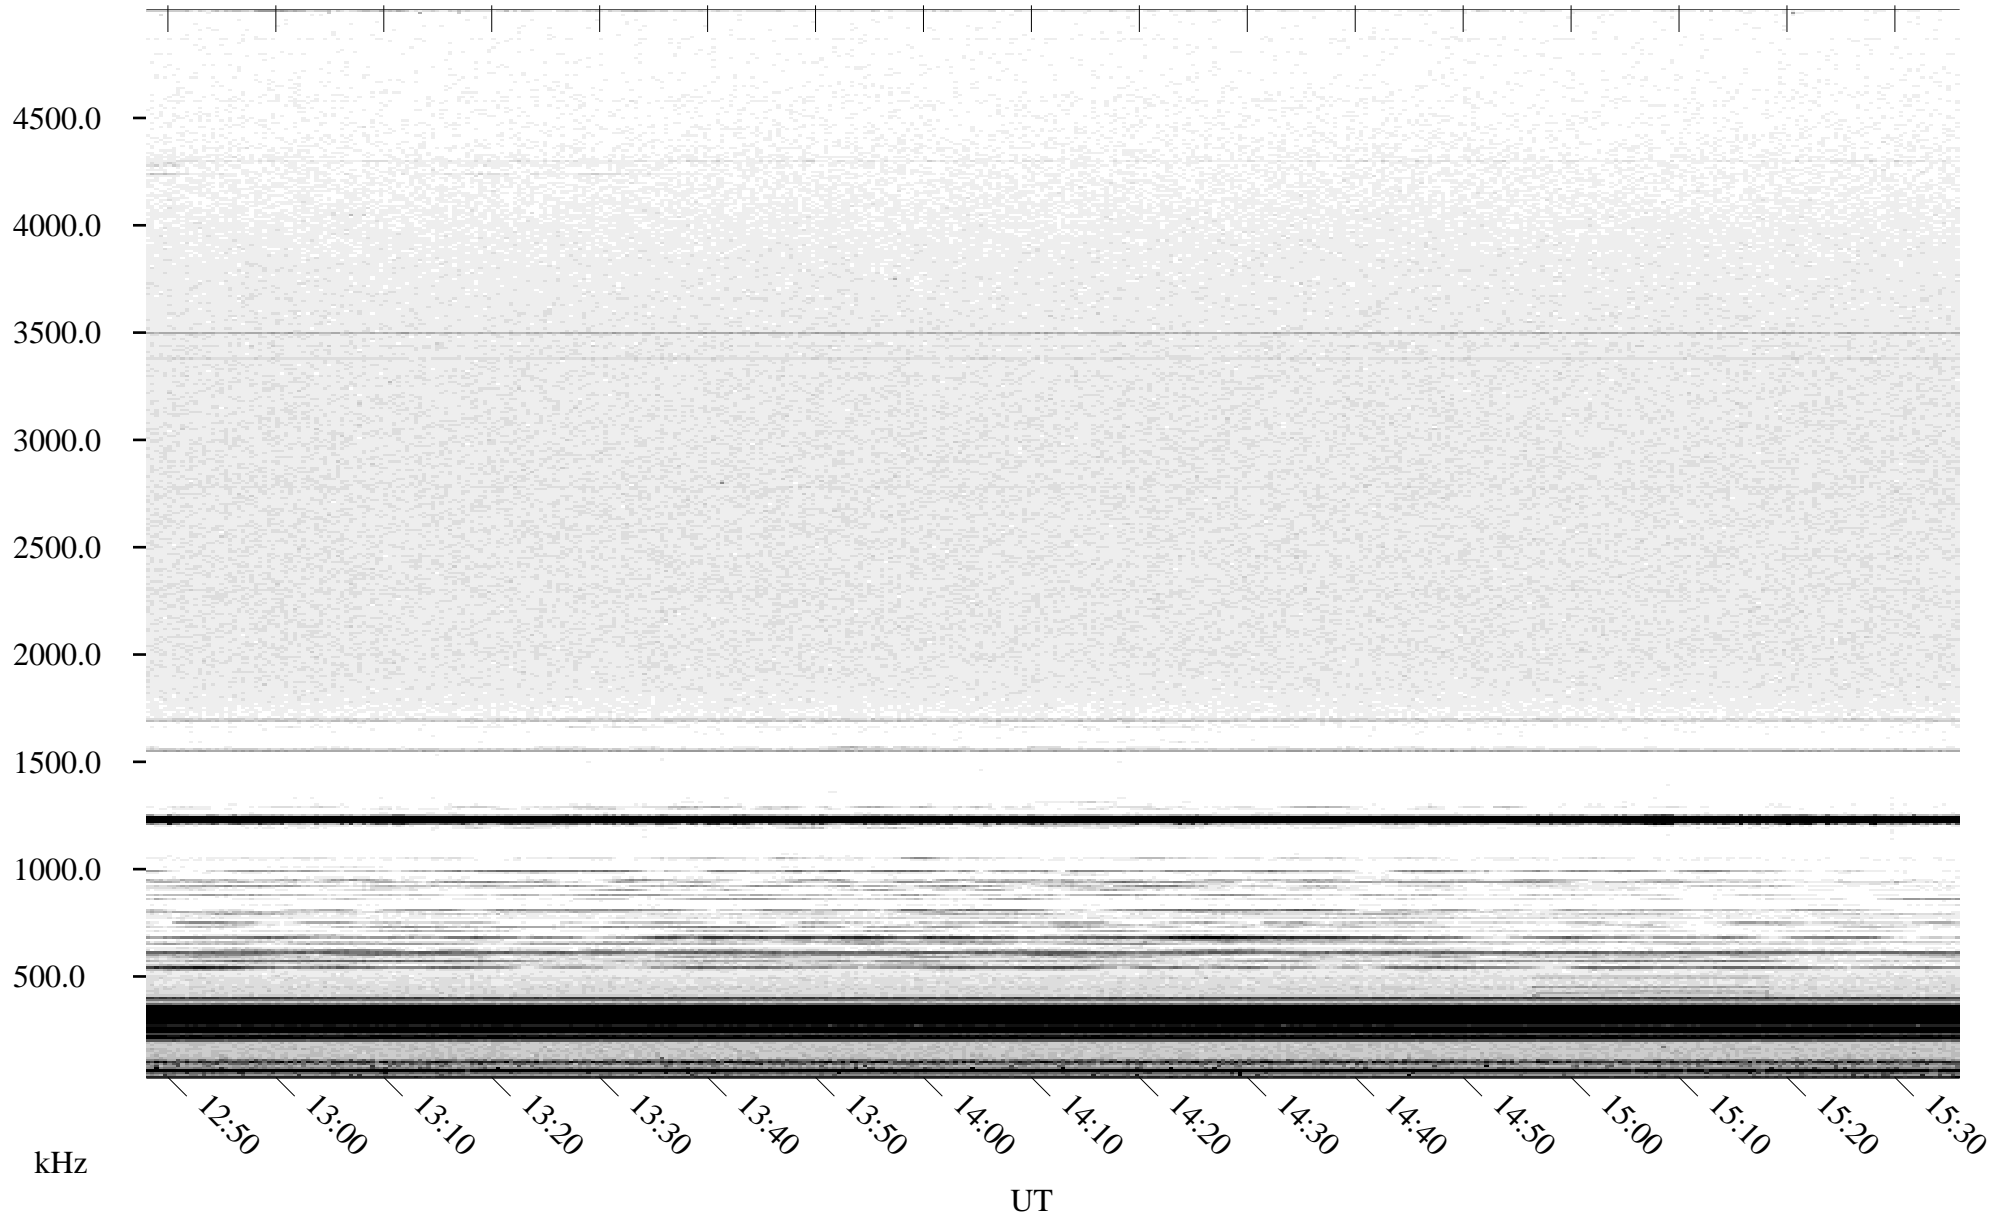

06/18/2004 Churchill, Manitoba

Linear Scale Black = 161 White = 15

ch04170l.r02m max_12

Page 1

06/18/2004 Churchill, Manitoba

Linear Scale Black = 161 White = 15

ch04170l.r02m max_12

Page 2

06/19/2004 Churchill, Manitoba

Linear Scale Black = 161 White = 15

ch04170l.r02m max_12

Page 3

06/19/2004 Churchill, Manitoba

Linear Scale Black = 161 White = 15

ch04170l.r02m max_12

Page 4

06/19/2004 Churchill, Manitoba

Linear Scale Black = 161 White = 15

ch04170l.r02m max_12

Page 5

06/19/2004 Churchill, Manitoba

Linear Scale Black = 161 White = 15

ch04170l.r02m max_12

Page 6

06/19/2004 Churchill, Manitoba

Linear Scale Black = 161 White = 15

ch04170l.r02m max_12

Page 7

06/19/2004 Churchill, Manitoba

Linear Scale

Black = 161

White = 15