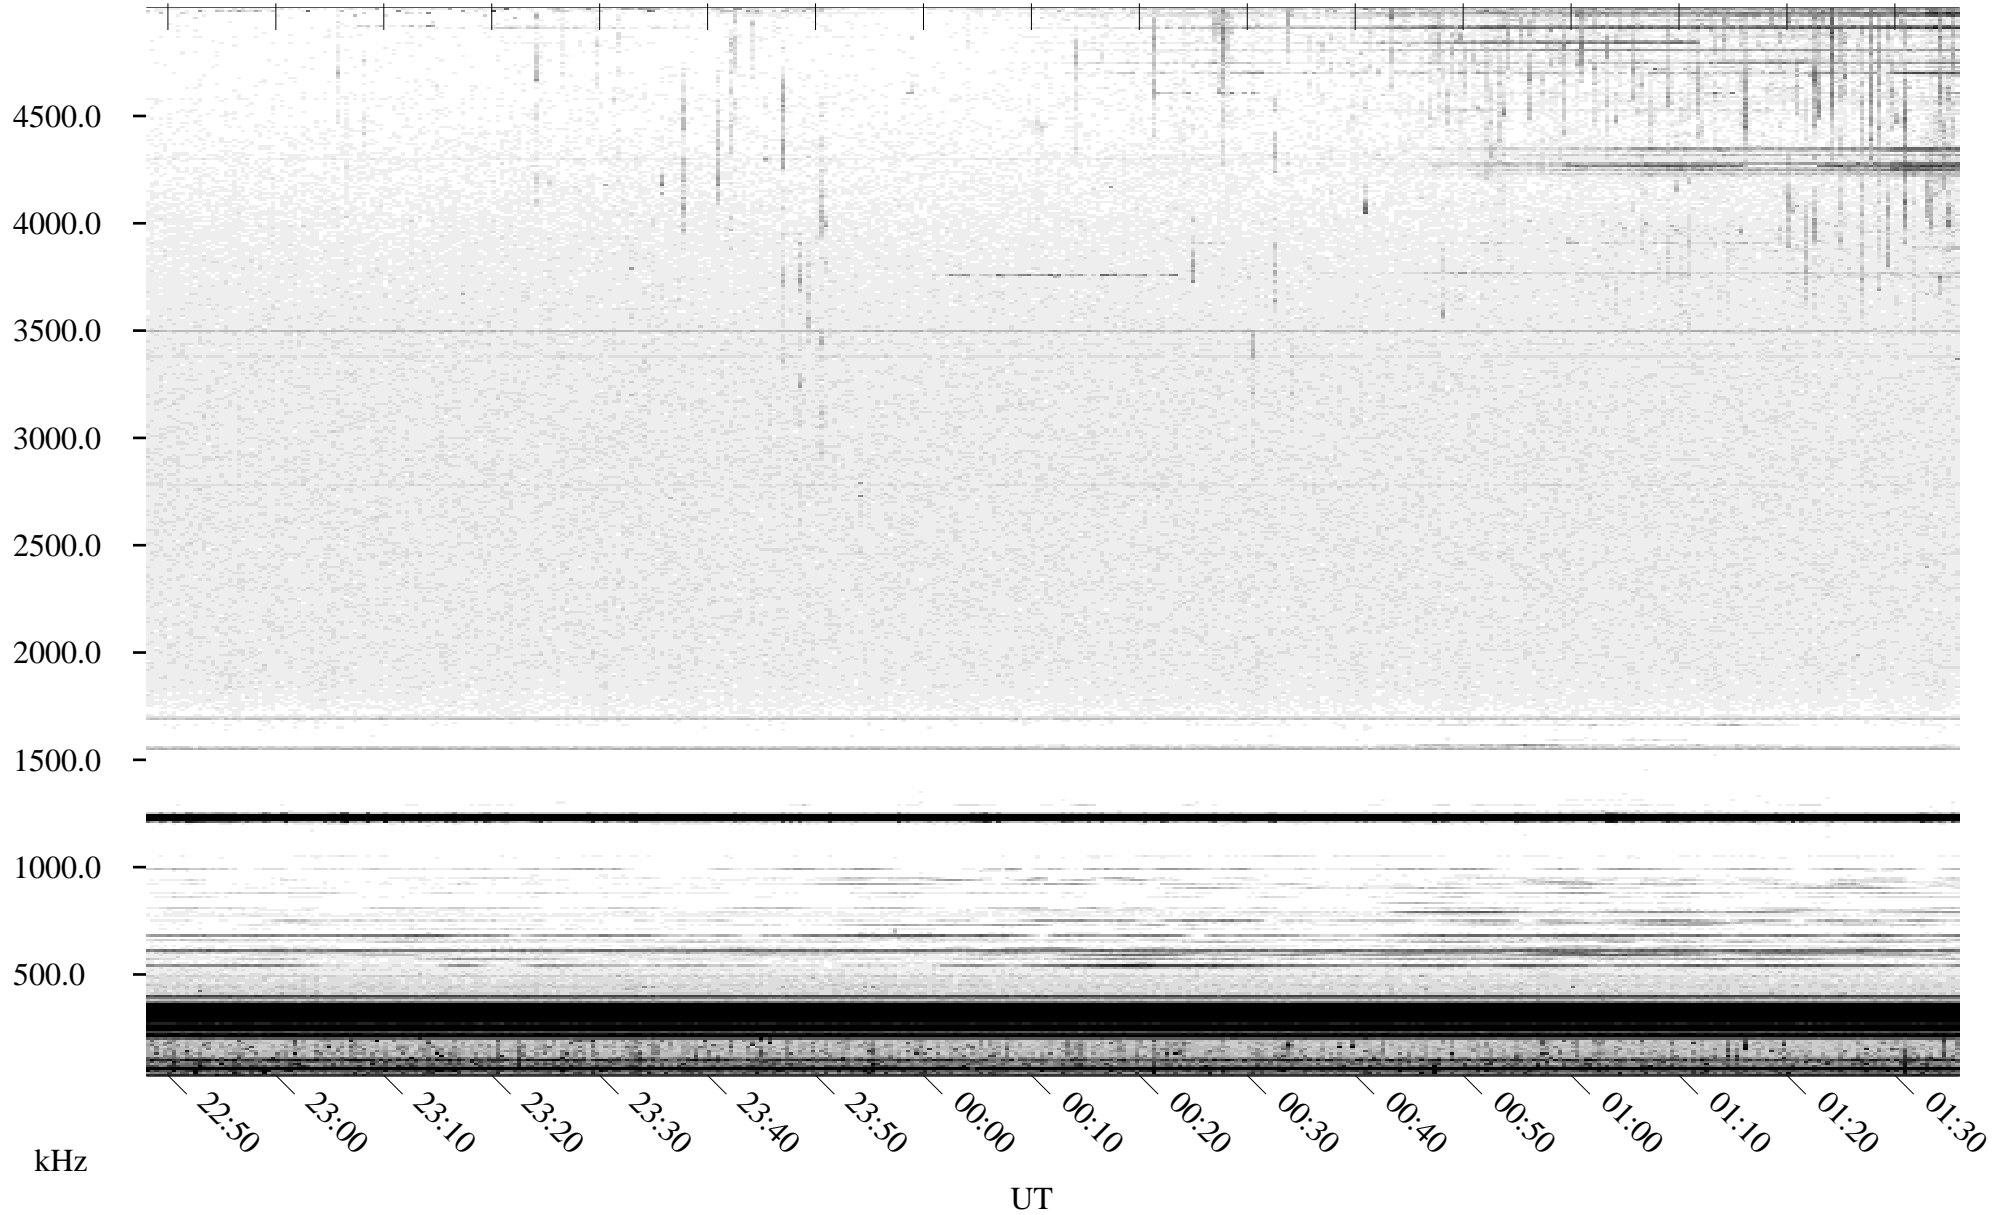

06/18/2004 Churchill, Manitoba

Linear Scale Black = 161 White = 15

ch04170l.r02m max_12

Page 1

06/18/2004 Churchill, Manitoba

Linear Scale Black = 161 White = 15

ch04170l.r02m max_12

Page 2

06/19/2004 Churchill, Manitoba

Linear Scale Black = 161 White = 15

ch04170l.r02m max_12

Page 3

06/19/2004 Churchill, Manitoba

Linear Scale Black = 161 White = 15

ch04170l.r02m max_12

Page 4

06/19/2004 Churchill, Manitoba

Linear Scale Black = 161 White = 15

ch04170l.r02m max_12

Page 5

06/19/2004 Churchill, Manitoba

Linear Scale Black = 161 White = 15

ch04170l.r02m max_12

Page 6

06/19/2004 Churchill, Manitoba

Linear Scale Black = 161 White = 15

ch04170l.r02m max_12

Page 7

06/19/2004 Churchill, Manitoba

Linear Scale

Black = 161

White = 15