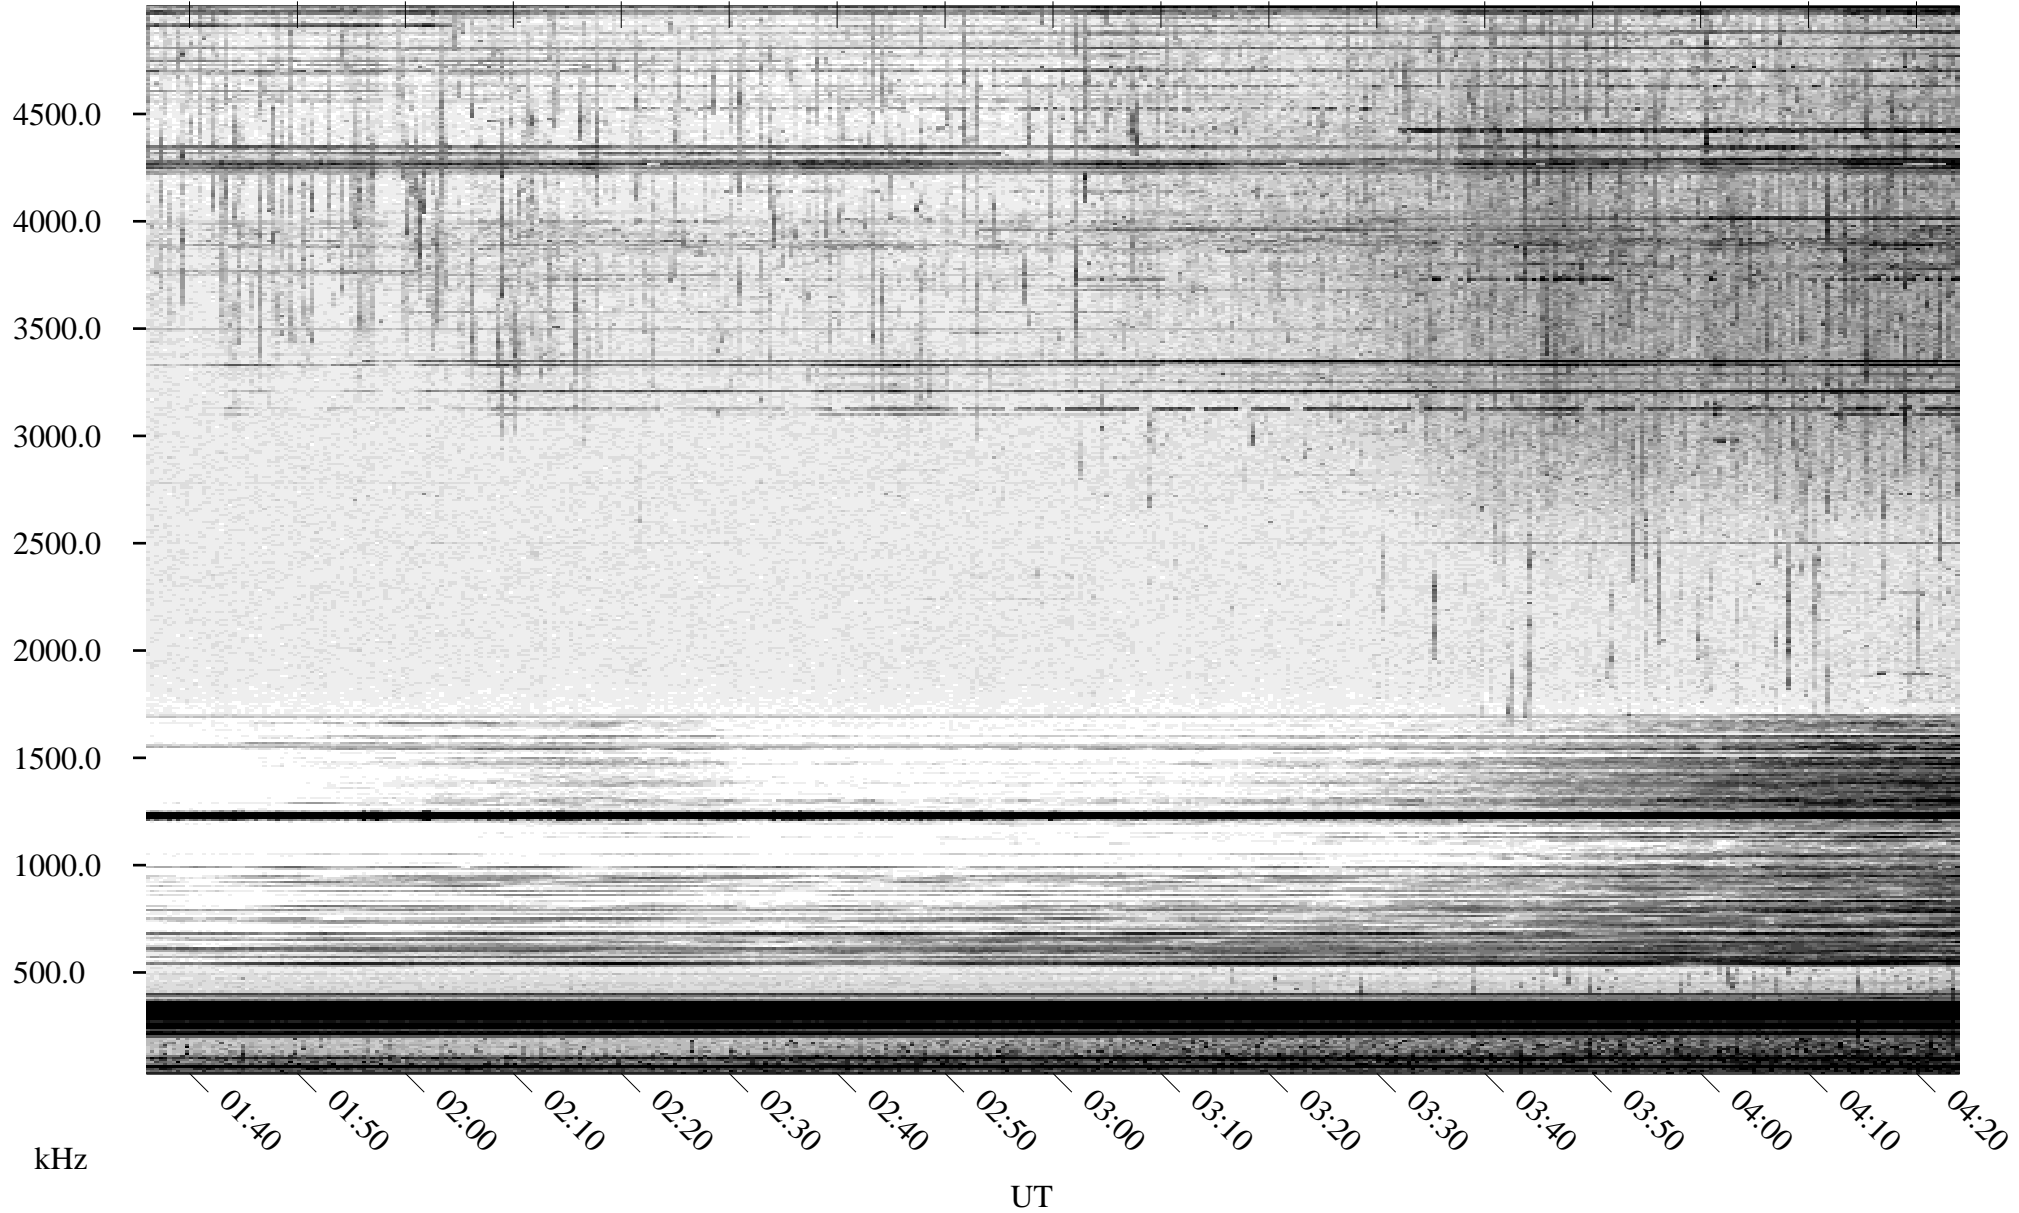

06/18/2004 Churchill, Manitoba

Linear Scale Black = 161 White = 15

ch04170l.r02m max_12

Page 1

06/18/2004 Churchill, Manitoba

Linear Scale Black = 161 White = 15

ch04170l.r02m max_12

Page 2

06/19/2004 Churchill, Manitoba

Linear Scale Black = 161 White = 15

ch04170l.r02m max_12

Page 3

06/19/2004 Churchill, Manitoba

Linear Scale Black = 161 White = 15

ch04170l.r02m max_12

Page 4

06/19/2004 Churchill, Manitoba

Linear Scale Black = 161 White = 15

ch04170l.r02m max_12

Page 5

06/19/2004 Churchill, Manitoba

Linear Scale Black = 161 White = 15

ch04170l.r02m max_12

Page 6

06/19/2004 Churchill, Manitoba

Linear Scale Black = 161 White = 15

ch04170l.r02m max_12

Page 7

06/19/2004 Churchill, Manitoba

Linear Scale

Black = 161

White = 15