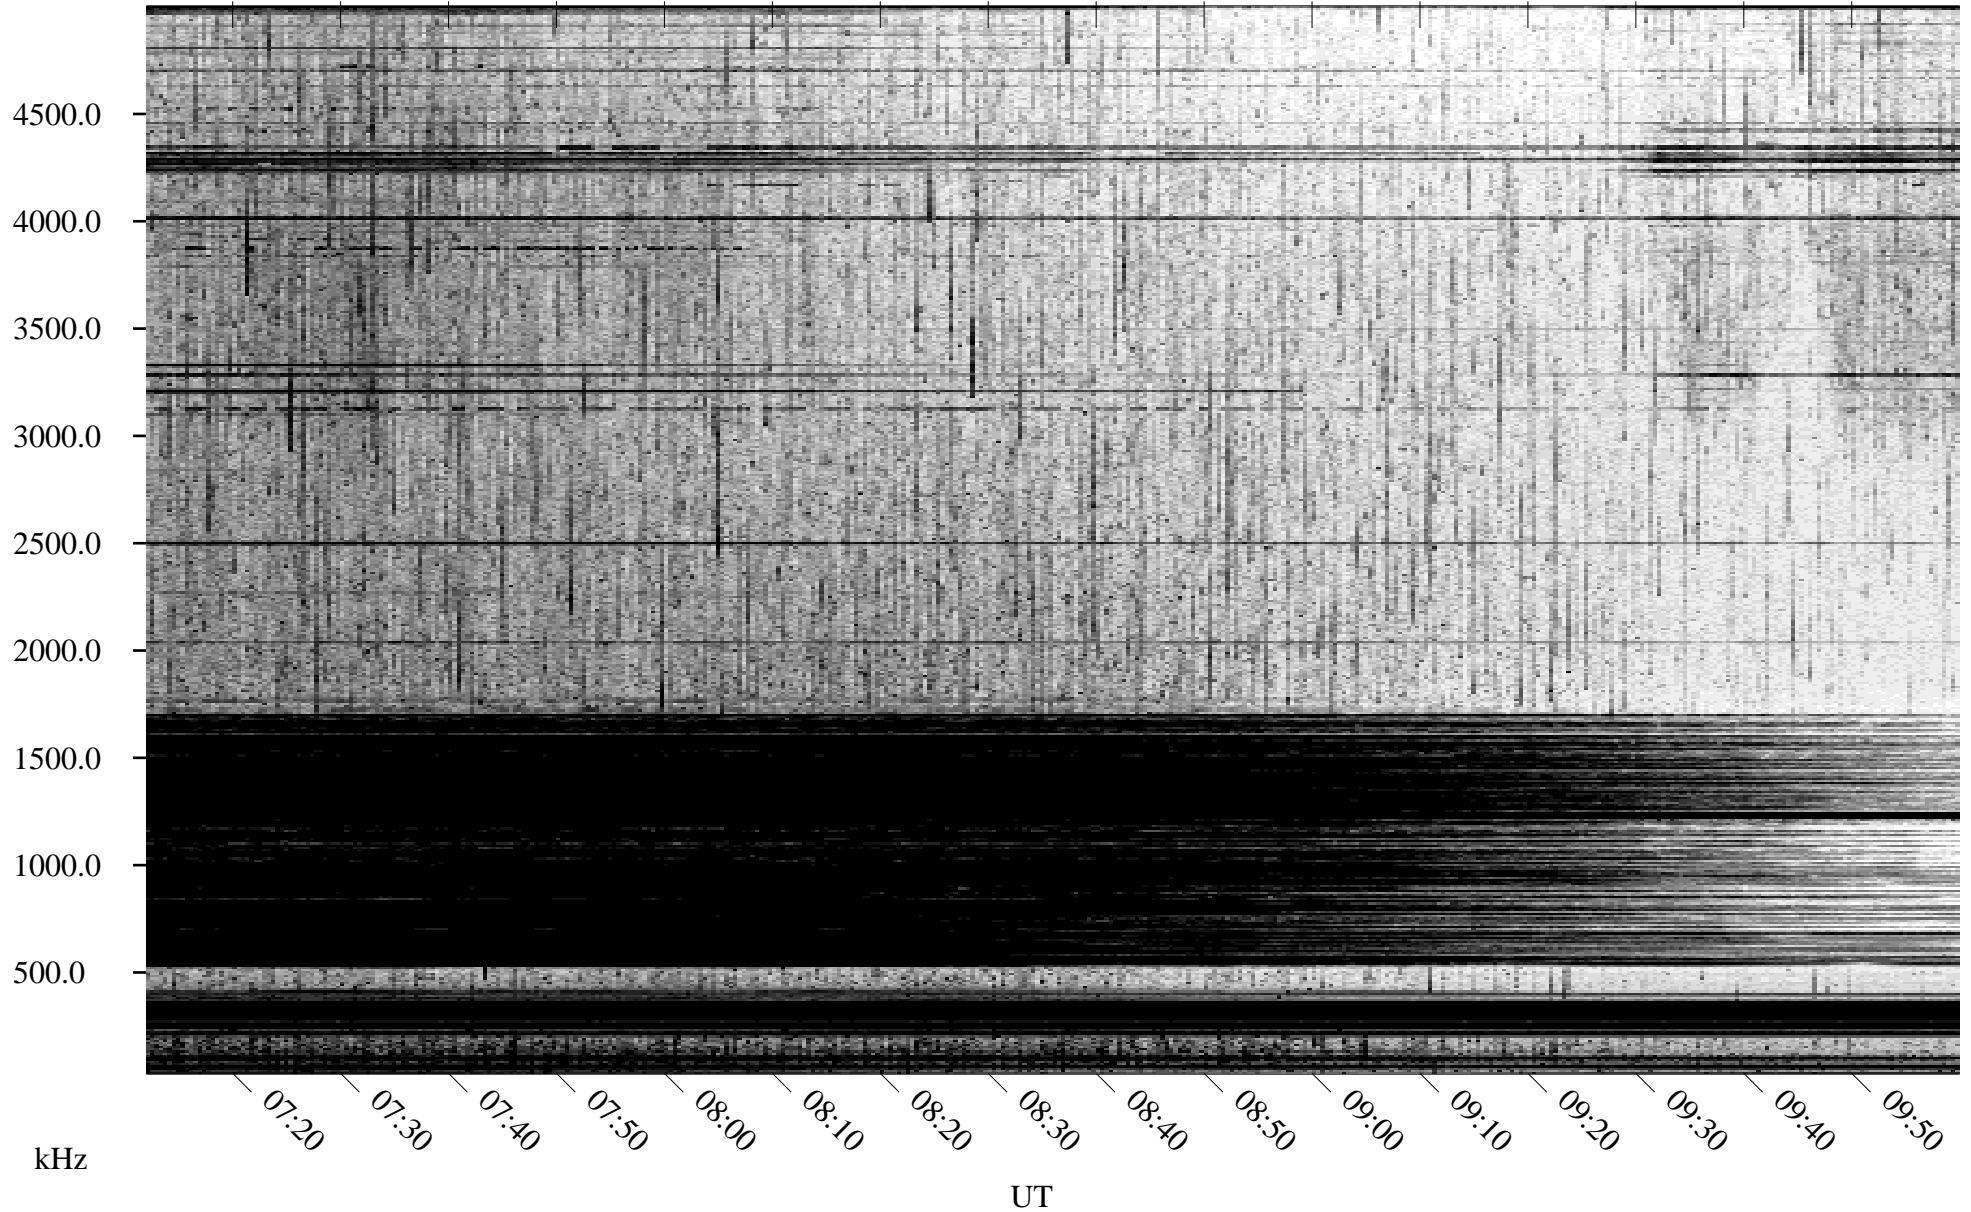

06/18/2004 Churchill, Manitoba

Linear Scale Black = 161 White = 15

ch04170l.r02m max_12

Page 1

06/18/2004 Churchill, Manitoba

Linear Scale Black = 161 White = 15

ch04170l.r02m max_12

Page 2

06/19/2004 Churchill, Manitoba

Linear Scale Black = 161 White = 15

ch04170l.r02m max_12

Page 3

06/19/2004 Churchill, Manitoba

Linear Scale Black = 161 White = 15

ch04170l.r02m max_12

Page 4

06/19/2004 Churchill, Manitoba

Linear Scale Black = 161 White = 15

ch04170l.r02m max_12

Page 5

06/19/2004 Churchill, Manitoba

Linear Scale Black = 161 White = 15

ch04170l.r02m max_12

Page 6

06/19/2004 Churchill, Manitoba

Linear Scale Black = 161 White = 15

ch04170l.r02m max_12

Page 7

06/19/2004 Churchill, Manitoba

Linear Scale

Black = 161

White = 15