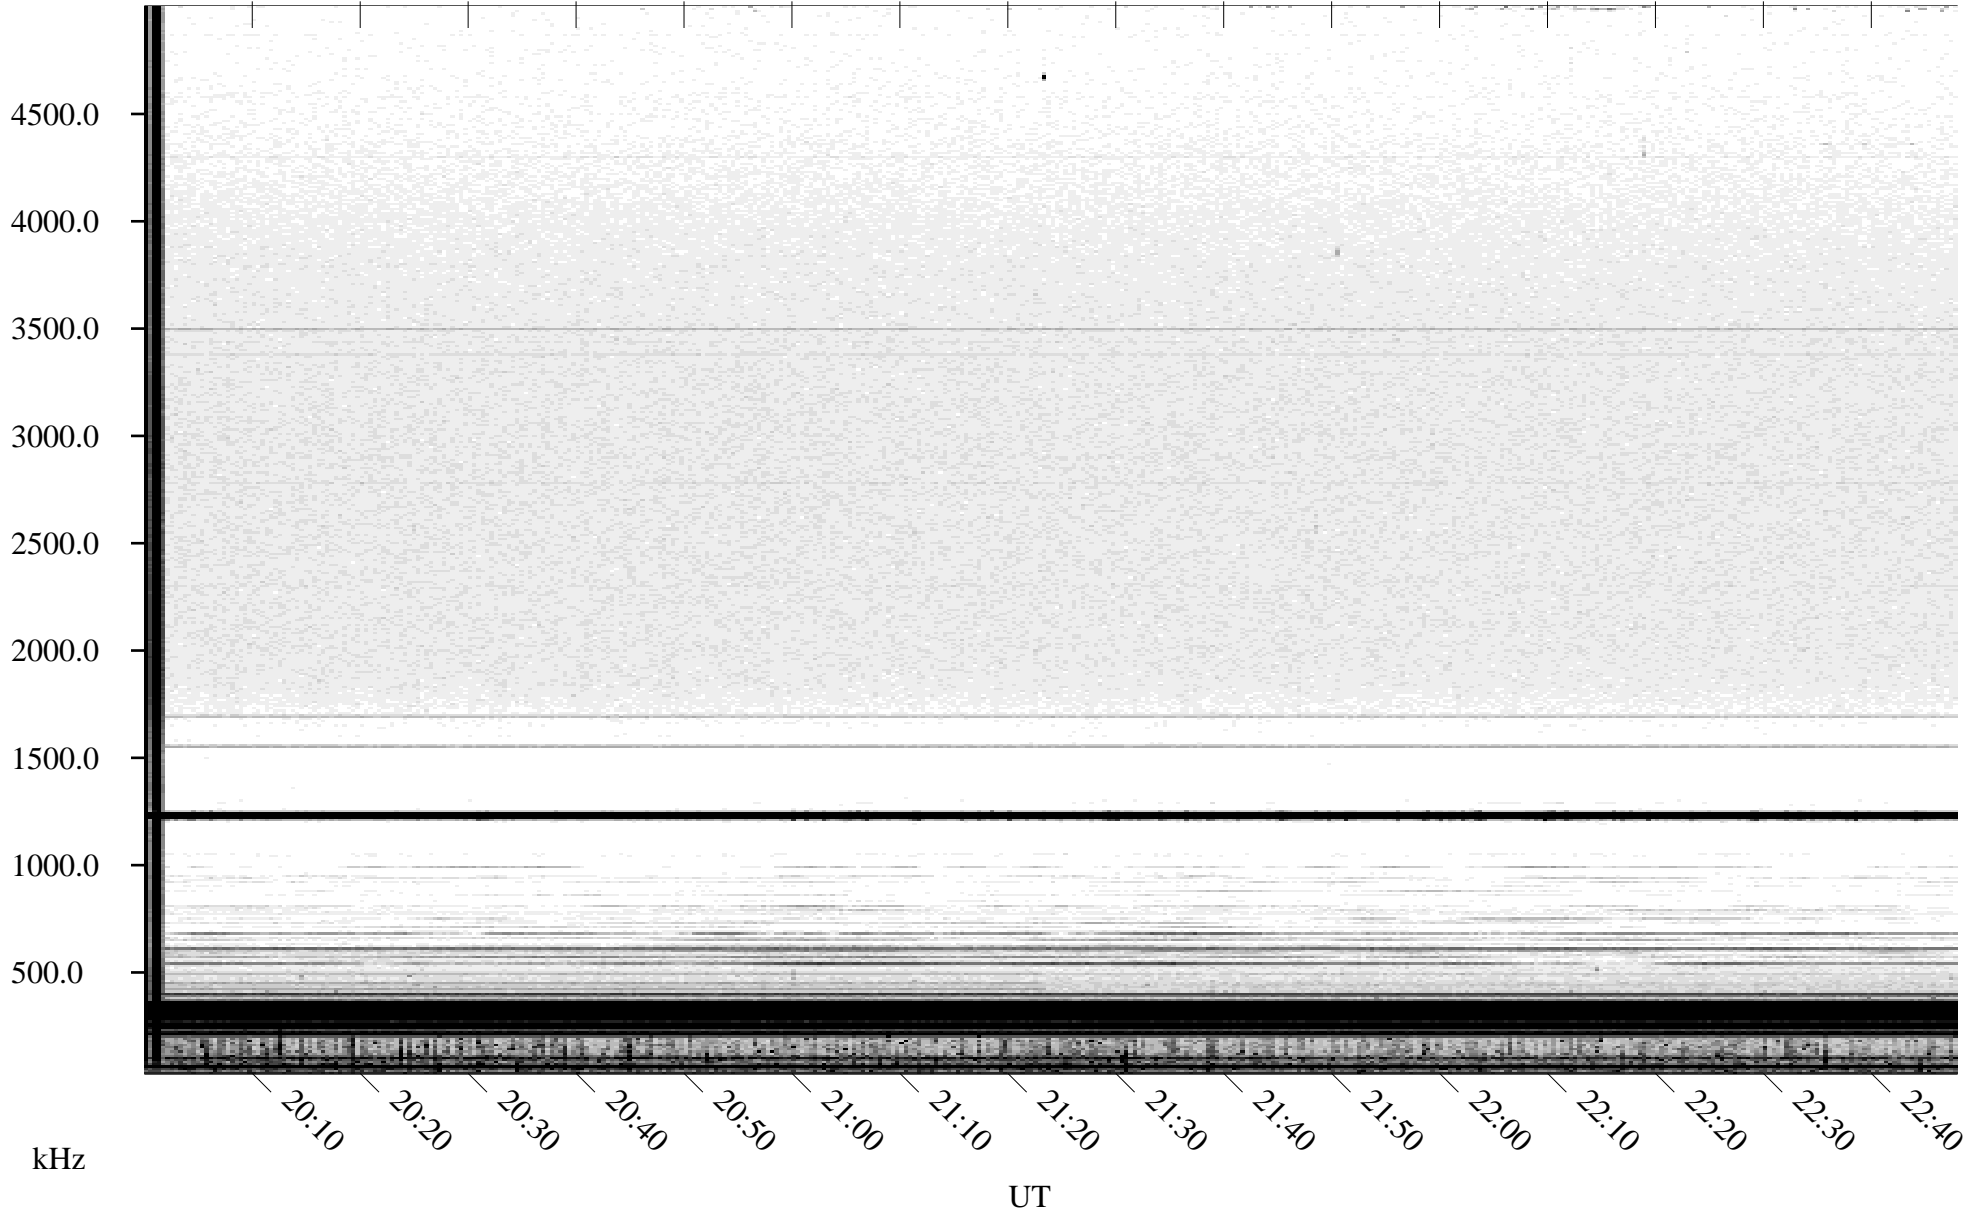

06/18/2004 Churchill, Manitoba

Linear Scale Black = 161 White = 15

ch04170l.r02m max_12

Page 1

06/18/2004 Churchill, Manitoba

Linear Scale Black = 161 White = 15

ch04170l.r02m max_12

Page 2

06/19/2004 Churchill, Manitoba

Linear Scale Black = 161 White = 15

ch04170l.r02m max_12

Page 3

06/19/2004 Churchill, Manitoba

Linear Scale Black = 161 White = 15

ch04170l.r02m max_12

Page 4

06/19/2004 Churchill, Manitoba

Linear Scale Black = 161 White = 15

ch04170l.r02m max_12

Page 5

06/19/2004 Churchill, Manitoba

Linear Scale Black = 161 White = 15

ch04170l.r02m max_12

Page 6

06/19/2004 Churchill, Manitoba

Linear Scale Black = 161 White = 15

ch04170l.r02m max_12

Page 7

06/19/2004 Churchill, Manitoba

Linear Scale

Black = 161

White = 15