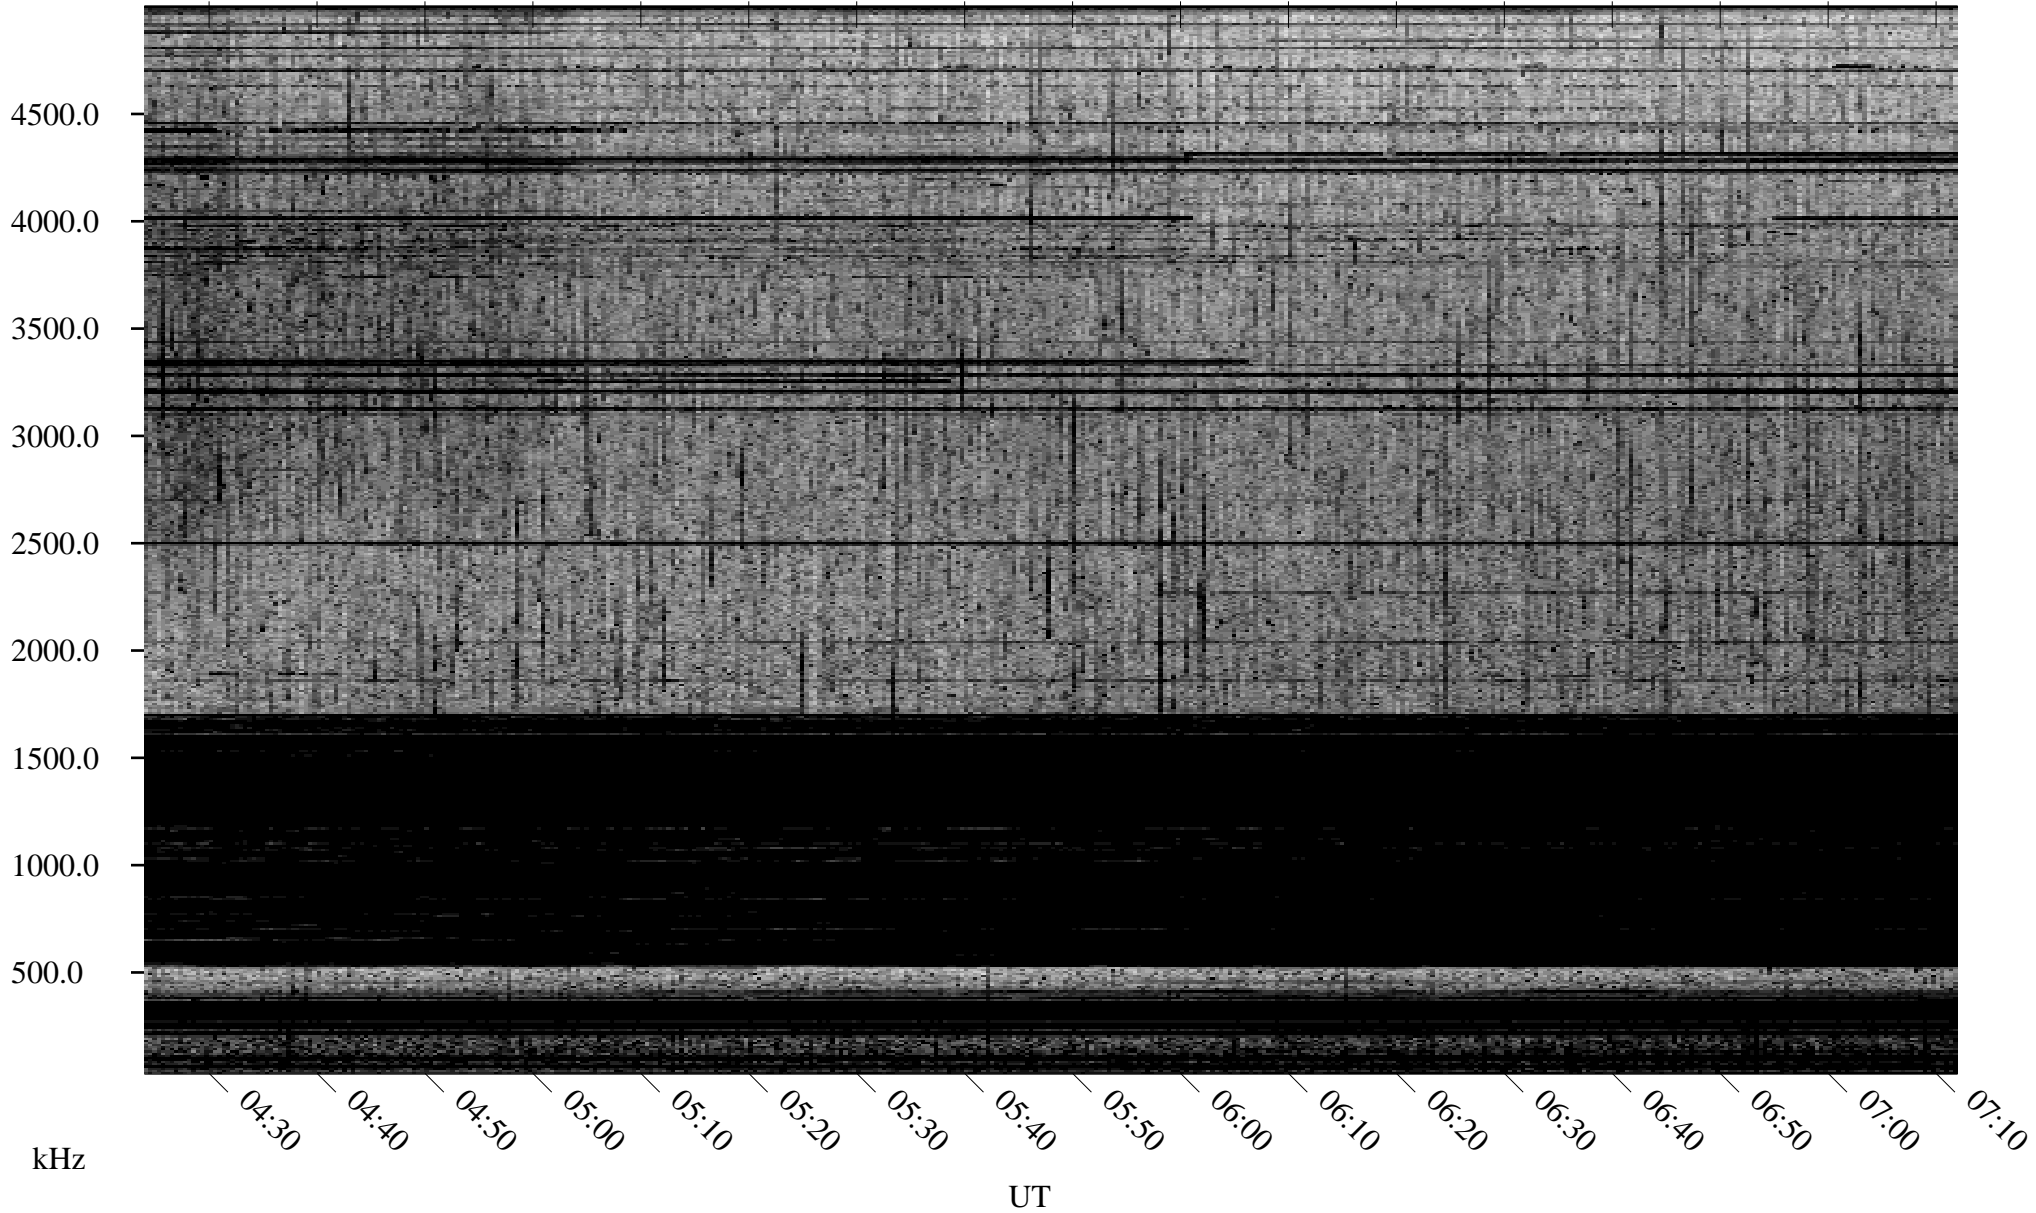

06/19/2004 Churchill, Manitoba

Linear Scale Black = 161 White = 15

ch041711.r00m max_12

Page 1

06/19/2004 Churchill, Manitoba

Linear Scale Black = 161 White = 15

ch041711.r00m max_12

Page 2

06/20/2004 Churchill, Manitoba

Linear Scale Black = 161 White = 15

ch041711.r00m max_12

Page 3

06/20/2004 Churchill, Manitoba

Linear Scale Black = 161 White = 15

ch041711.r00m max_12

Page 4

06/20/2004 Churchill, Manitoba

Linear Scale Black = 161 White = 15

ch041711.r00m max_12

Page 5

06/20/2004 Churchill, Manitoba

Linear Scale Black = 161 White = 15

ch041711.r00m max_12

Page 6

06/20/2004 Churchill, Manitoba

Linear Scale Black = 161 White = 15

ch041711.r00m max_12

Page 7

06/20/2004 Churchill, Manitoba

Linear Scale Black = 161 White = 15

ch041711.r00m max_12