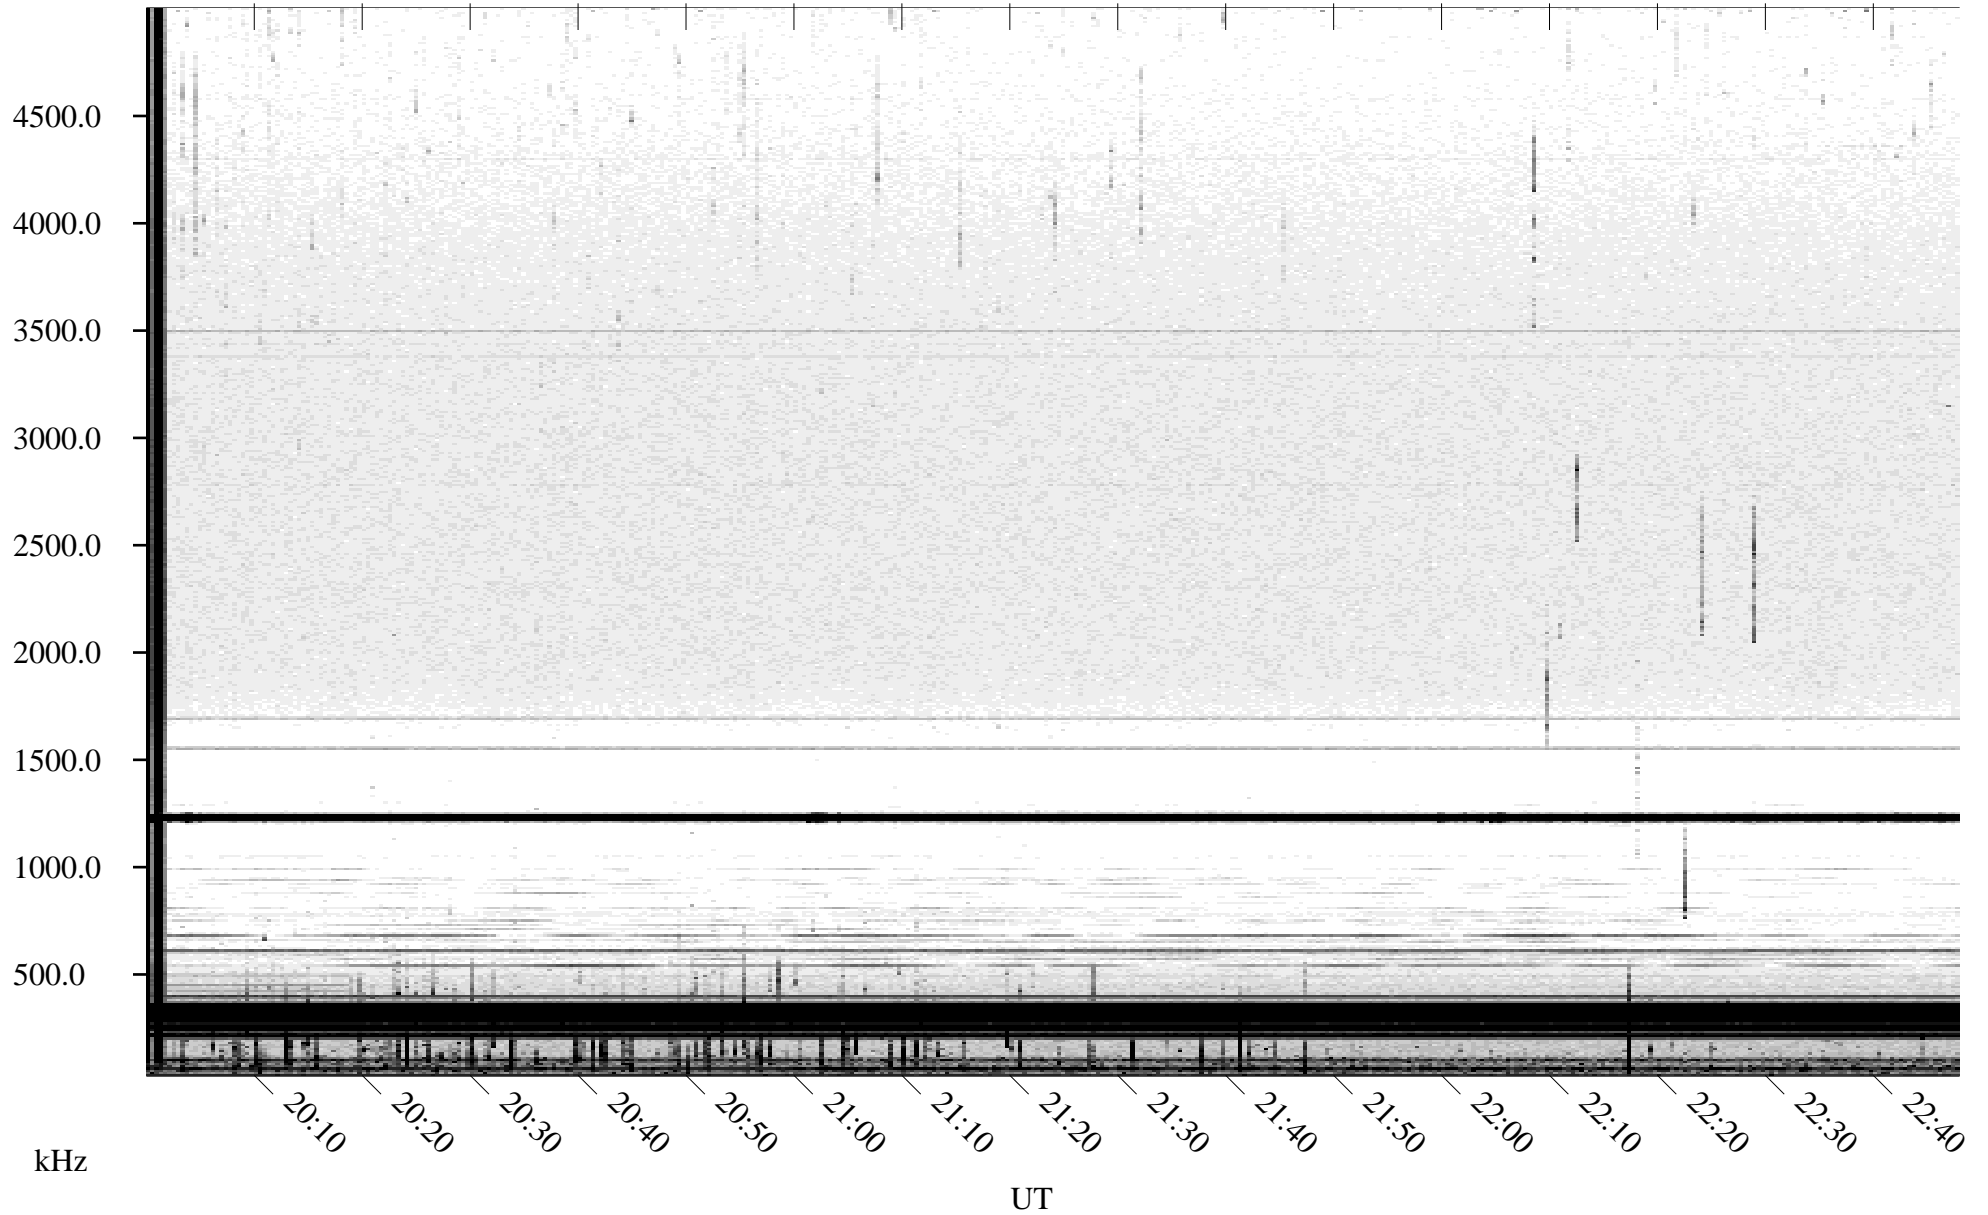

06/19/2004 Churchill, Manitoba

Linear Scale Black = 161 White = 15

ch041711.r00m max_12

Page 1

06/19/2004 Churchill, Manitoba

Linear Scale Black = 161 White = 15

ch041711.r00m max_12

Page 2

06/20/2004 Churchill, Manitoba

Linear Scale Black = 161 White = 15

ch041711.r00m max_12

Page 3

06/20/2004 Churchill, Manitoba

Linear Scale Black = 161 White = 15

ch041711.r00m max_12

Page 4

06/20/2004 Churchill, Manitoba

Linear Scale Black = 161 White = 15

ch041711.r00m max_12

Page 5

06/20/2004 Churchill, Manitoba

Linear Scale Black = 161 White = 15

ch041711.r00m max_12

Page 6

06/20/2004 Churchill, Manitoba

Linear Scale Black = 161 White = 15

ch041711.r00m max_12

Page 7

06/20/2004 Churchill, Manitoba

Linear Scale Black = 161 White = 15

ch041711.r00m max_12