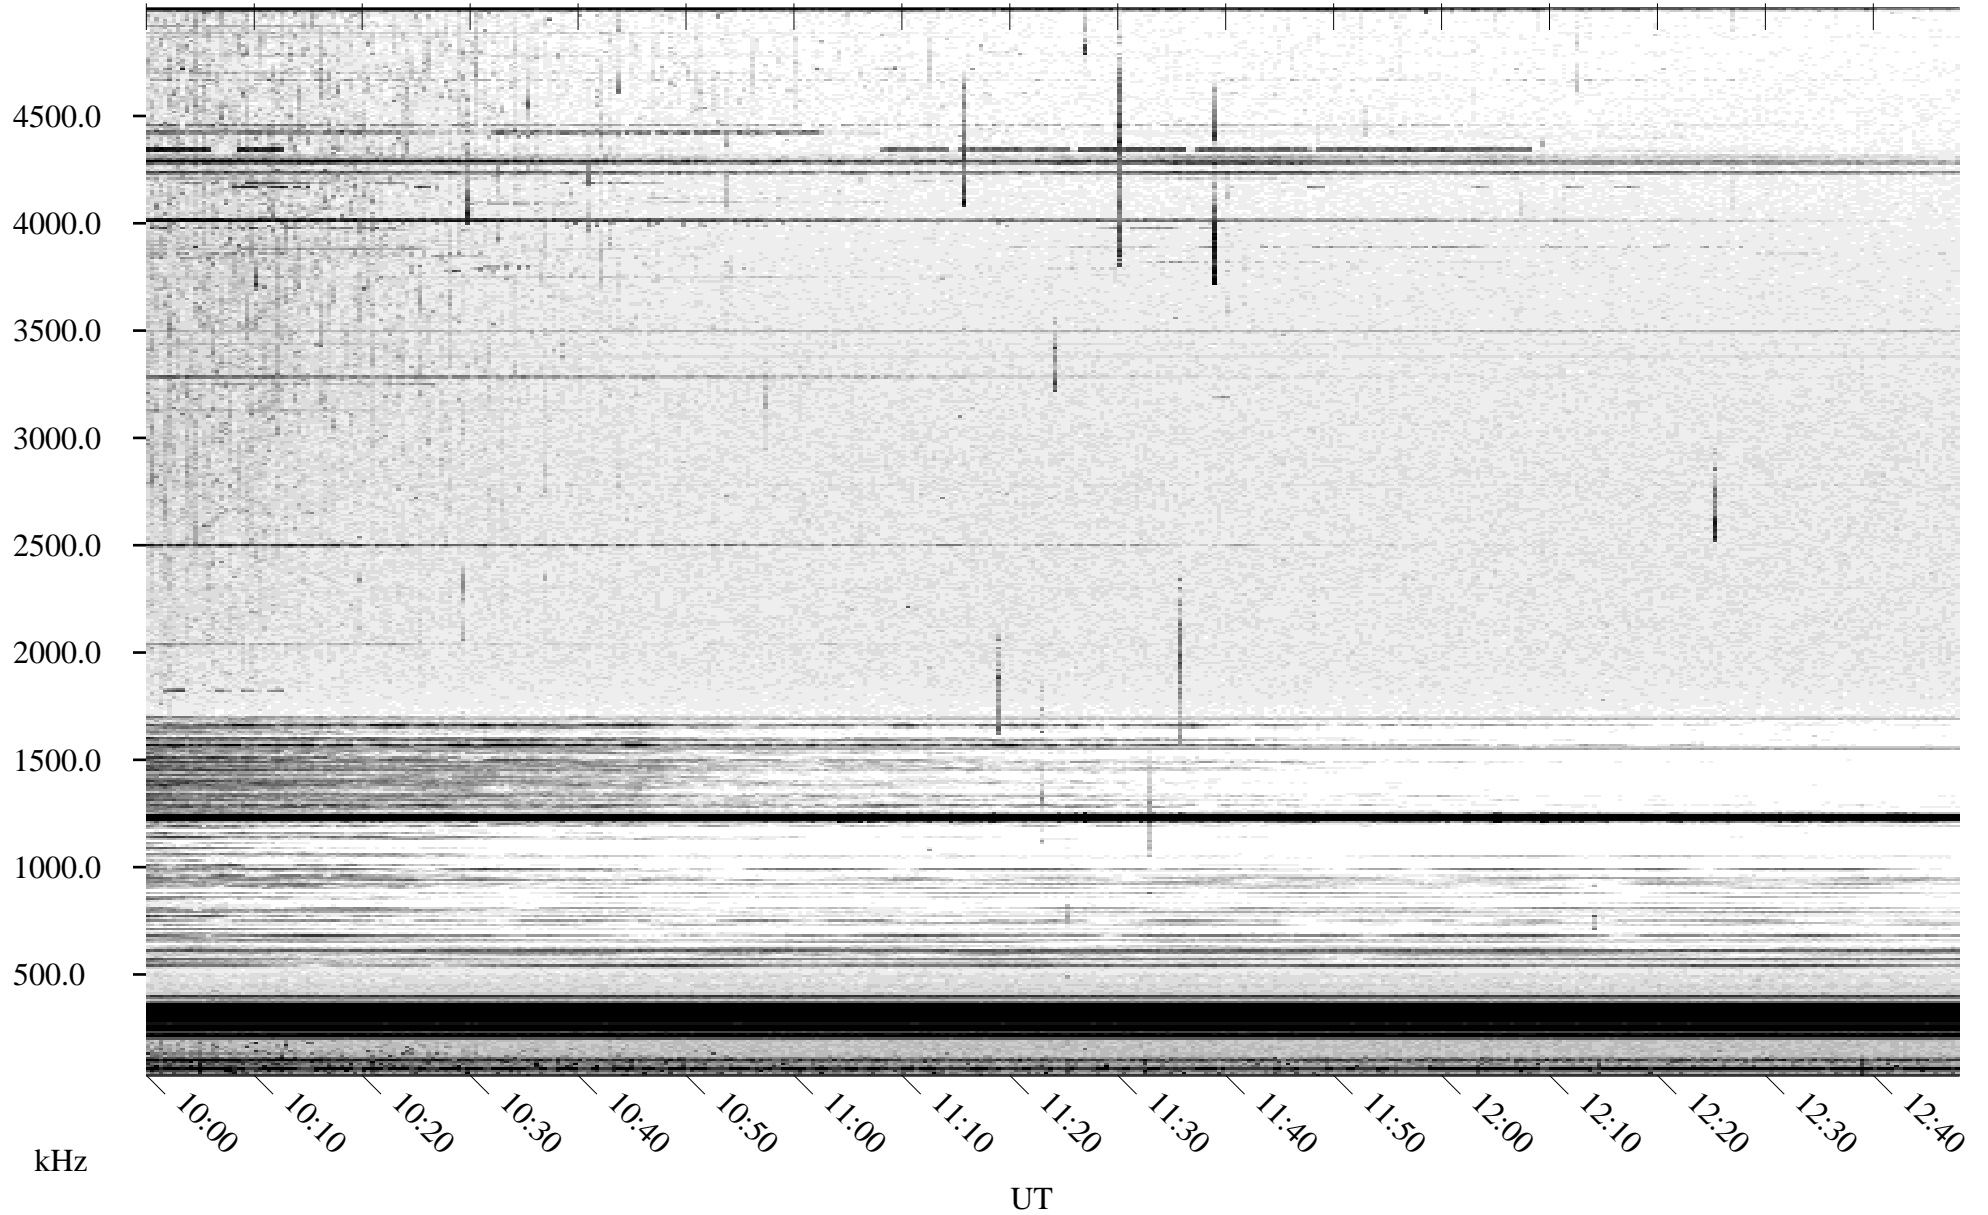

06/19/2004 Churchill, Manitoba

Linear Scale Black = 161 White = 15

ch041711.r00m max_12

Page 1

06/19/2004 Churchill, Manitoba

Linear Scale Black = 161 White = 15

ch041711.r00m max_12

Page 2

06/20/2004 Churchill, Manitoba

Linear Scale Black = 161 White = 15

ch041711.r00m max_12

Page 3

06/20/2004 Churchill, Manitoba

Linear Scale Black = 161 White = 15

ch041711.r00m max_12

Page 4

06/20/2004 Churchill, Manitoba

Linear Scale Black = 161 White = 15

ch041711.r00m max_12

Page 5

06/20/2004 Churchill, Manitoba

Linear Scale Black = 161 White = 15

ch041711.r00m max_12

Page 6

06/20/2004 Churchill, Manitoba

Linear Scale Black = 161 White = 15

ch041711.r00m max_12

Page 7

06/20/2004 Churchill, Manitoba

Linear Scale Black = 161 White = 15

ch041711.r00m max_12