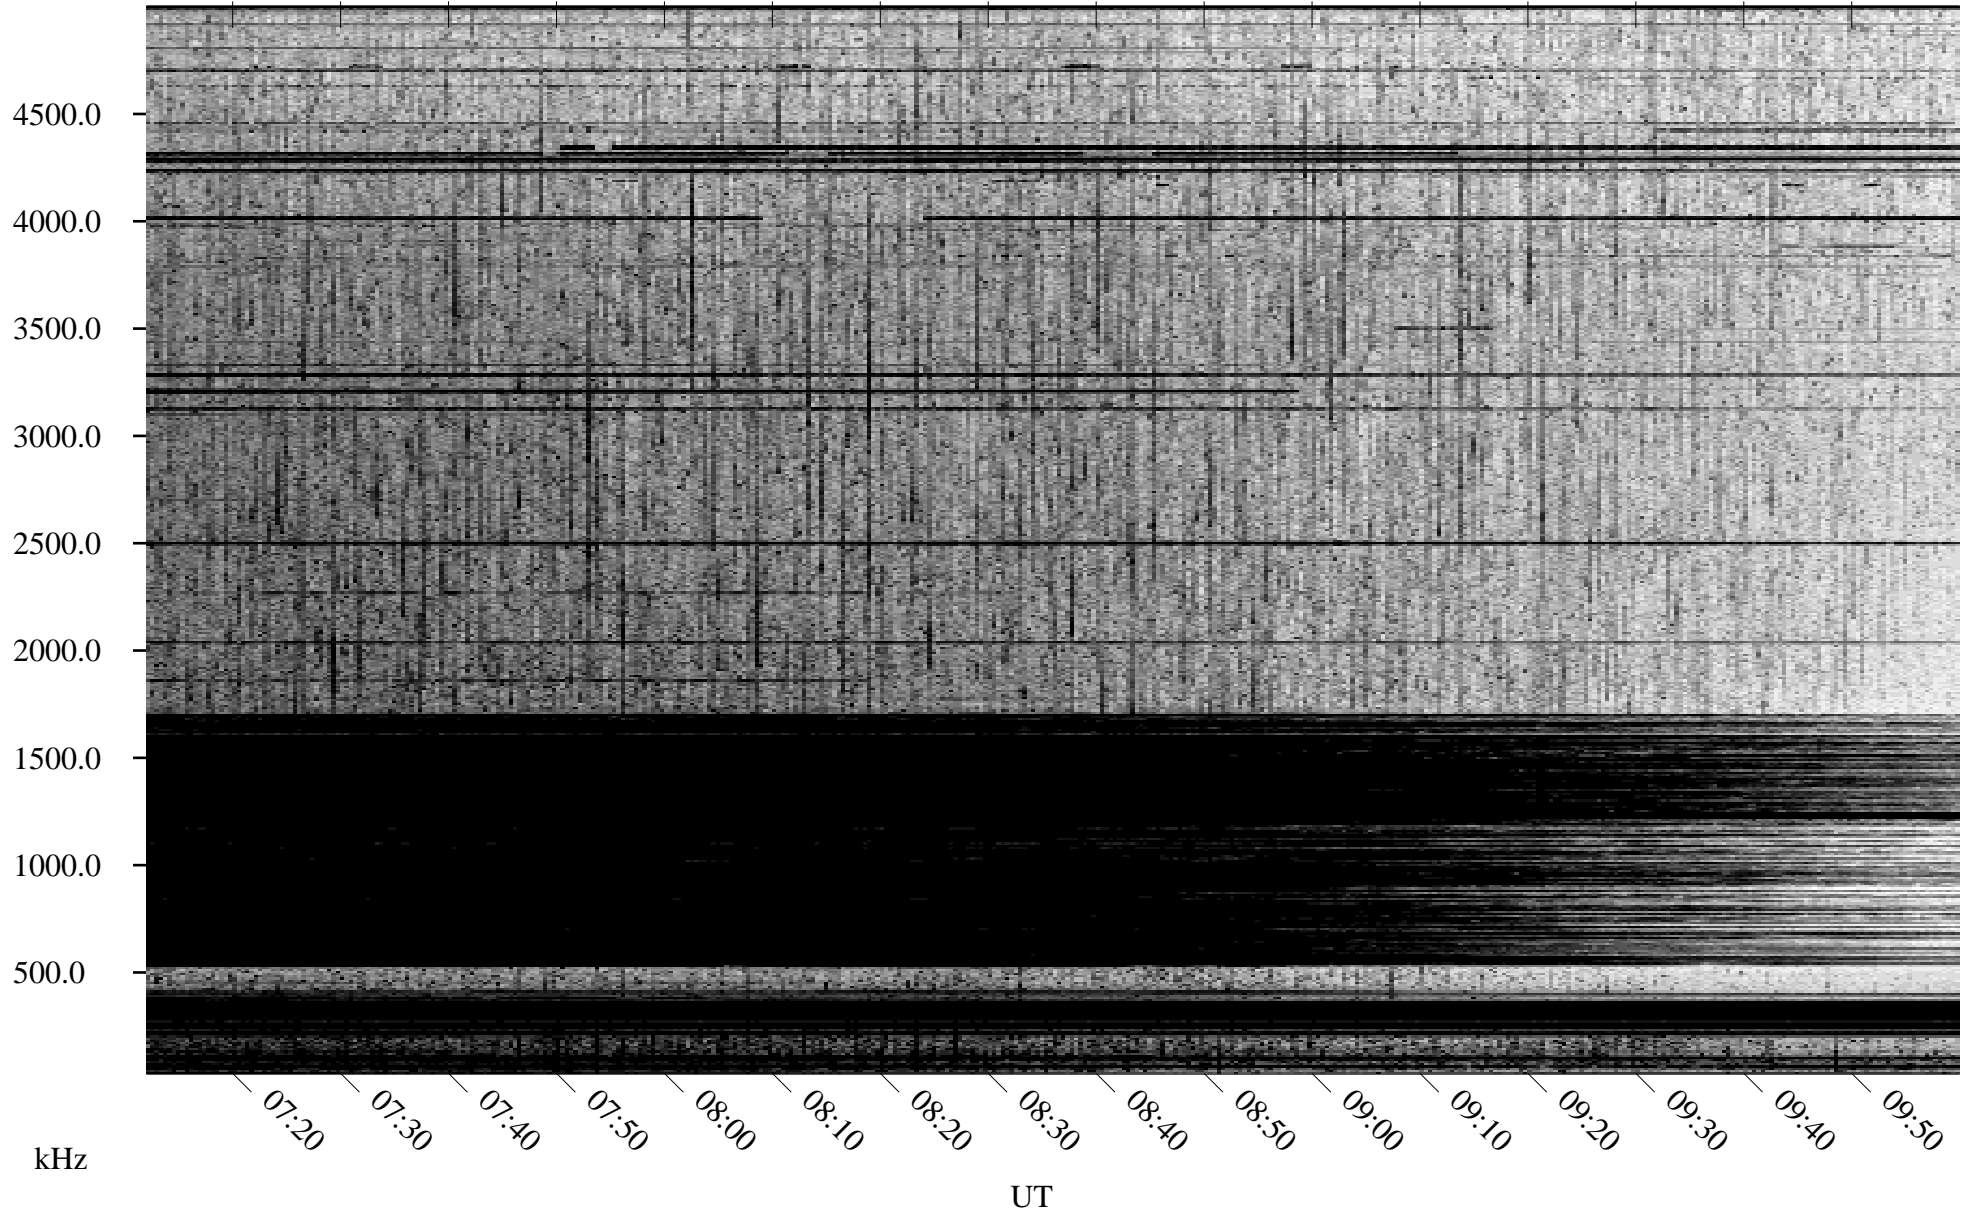

06/19/2004 Churchill, Manitoba

Linear Scale Black = 161 White = 15

ch041711.r00m max_12

Page 1

06/19/2004 Churchill, Manitoba

Linear Scale Black = 161 White = 15

ch041711.r00m max_12

Page 2

06/20/2004 Churchill, Manitoba

Linear Scale Black = 161 White = 15

ch041711.r00m max_12

Page 3

06/20/2004 Churchill, Manitoba

Linear Scale Black = 161 White = 15

ch041711.r00m max_12

Page 4

06/20/2004 Churchill, Manitoba

Linear Scale Black = 161 White = 15

ch041711.r00m max_12

Page 5

06/20/2004 Churchill, Manitoba

Linear Scale Black = 161 White = 15

ch041711.r00m max_12

Page 6

06/20/2004 Churchill, Manitoba

Linear Scale Black = 161 White = 15

ch041711.r00m max_12

Page 7

06/20/2004 Churchill, Manitoba

Linear Scale Black = 161 White = 15

ch041711.r00m max_12