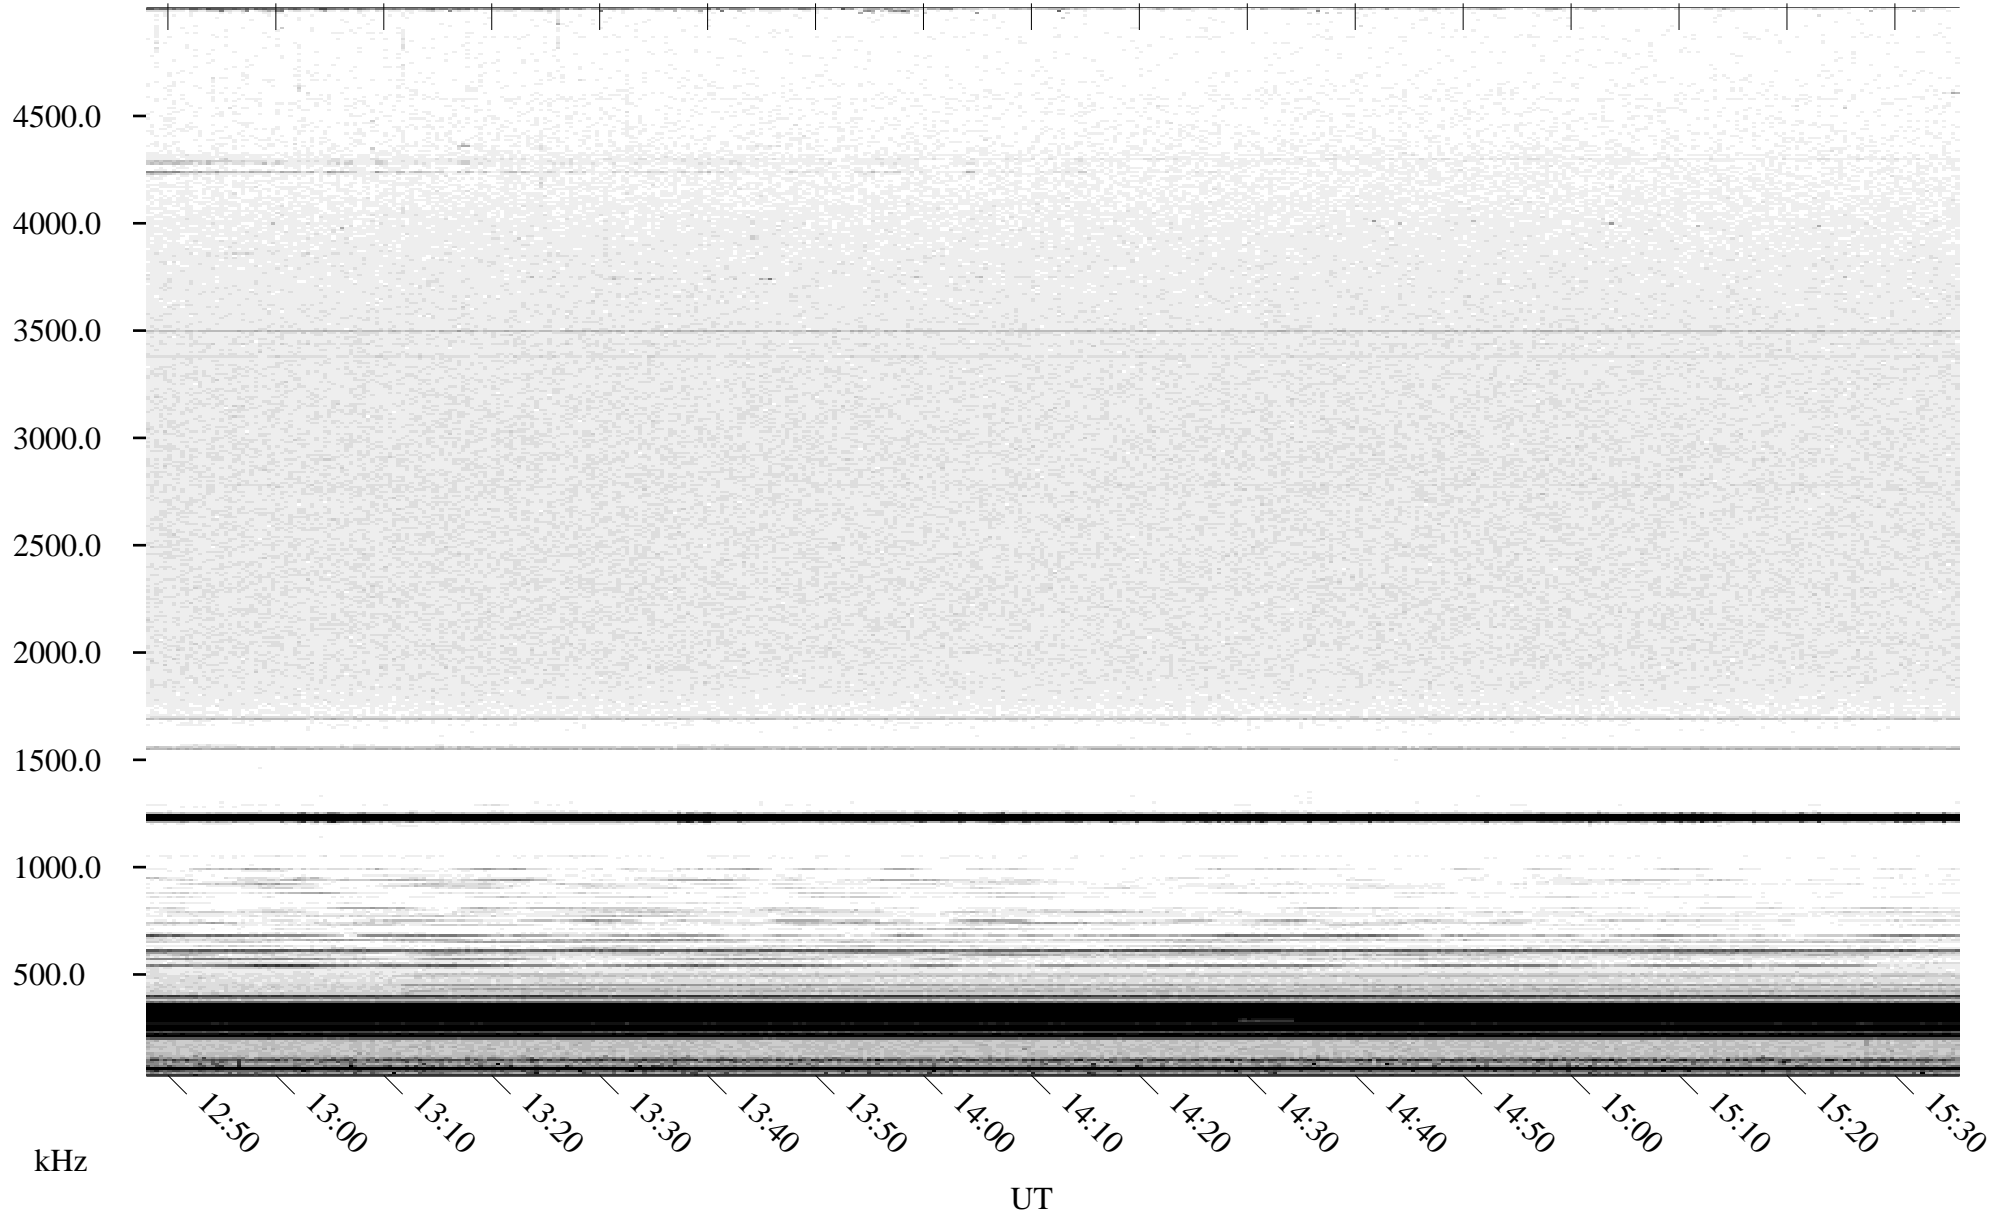

# 06/21/2004 Churchill, Manitoba

Linear Scale    Black = 161    White = 15

ch04172l.r00m max\_12

# 06/21/2004 Churchill, Manitoba

Linear Scale    Black = 161    White = 15

ch04172l.r00m max\_12

Page 6

# 06/21/2004 Churchill, Manitoba

Linear Scale    Black = 161    White = 15

ch04172l.r00m max\_12

Page 7