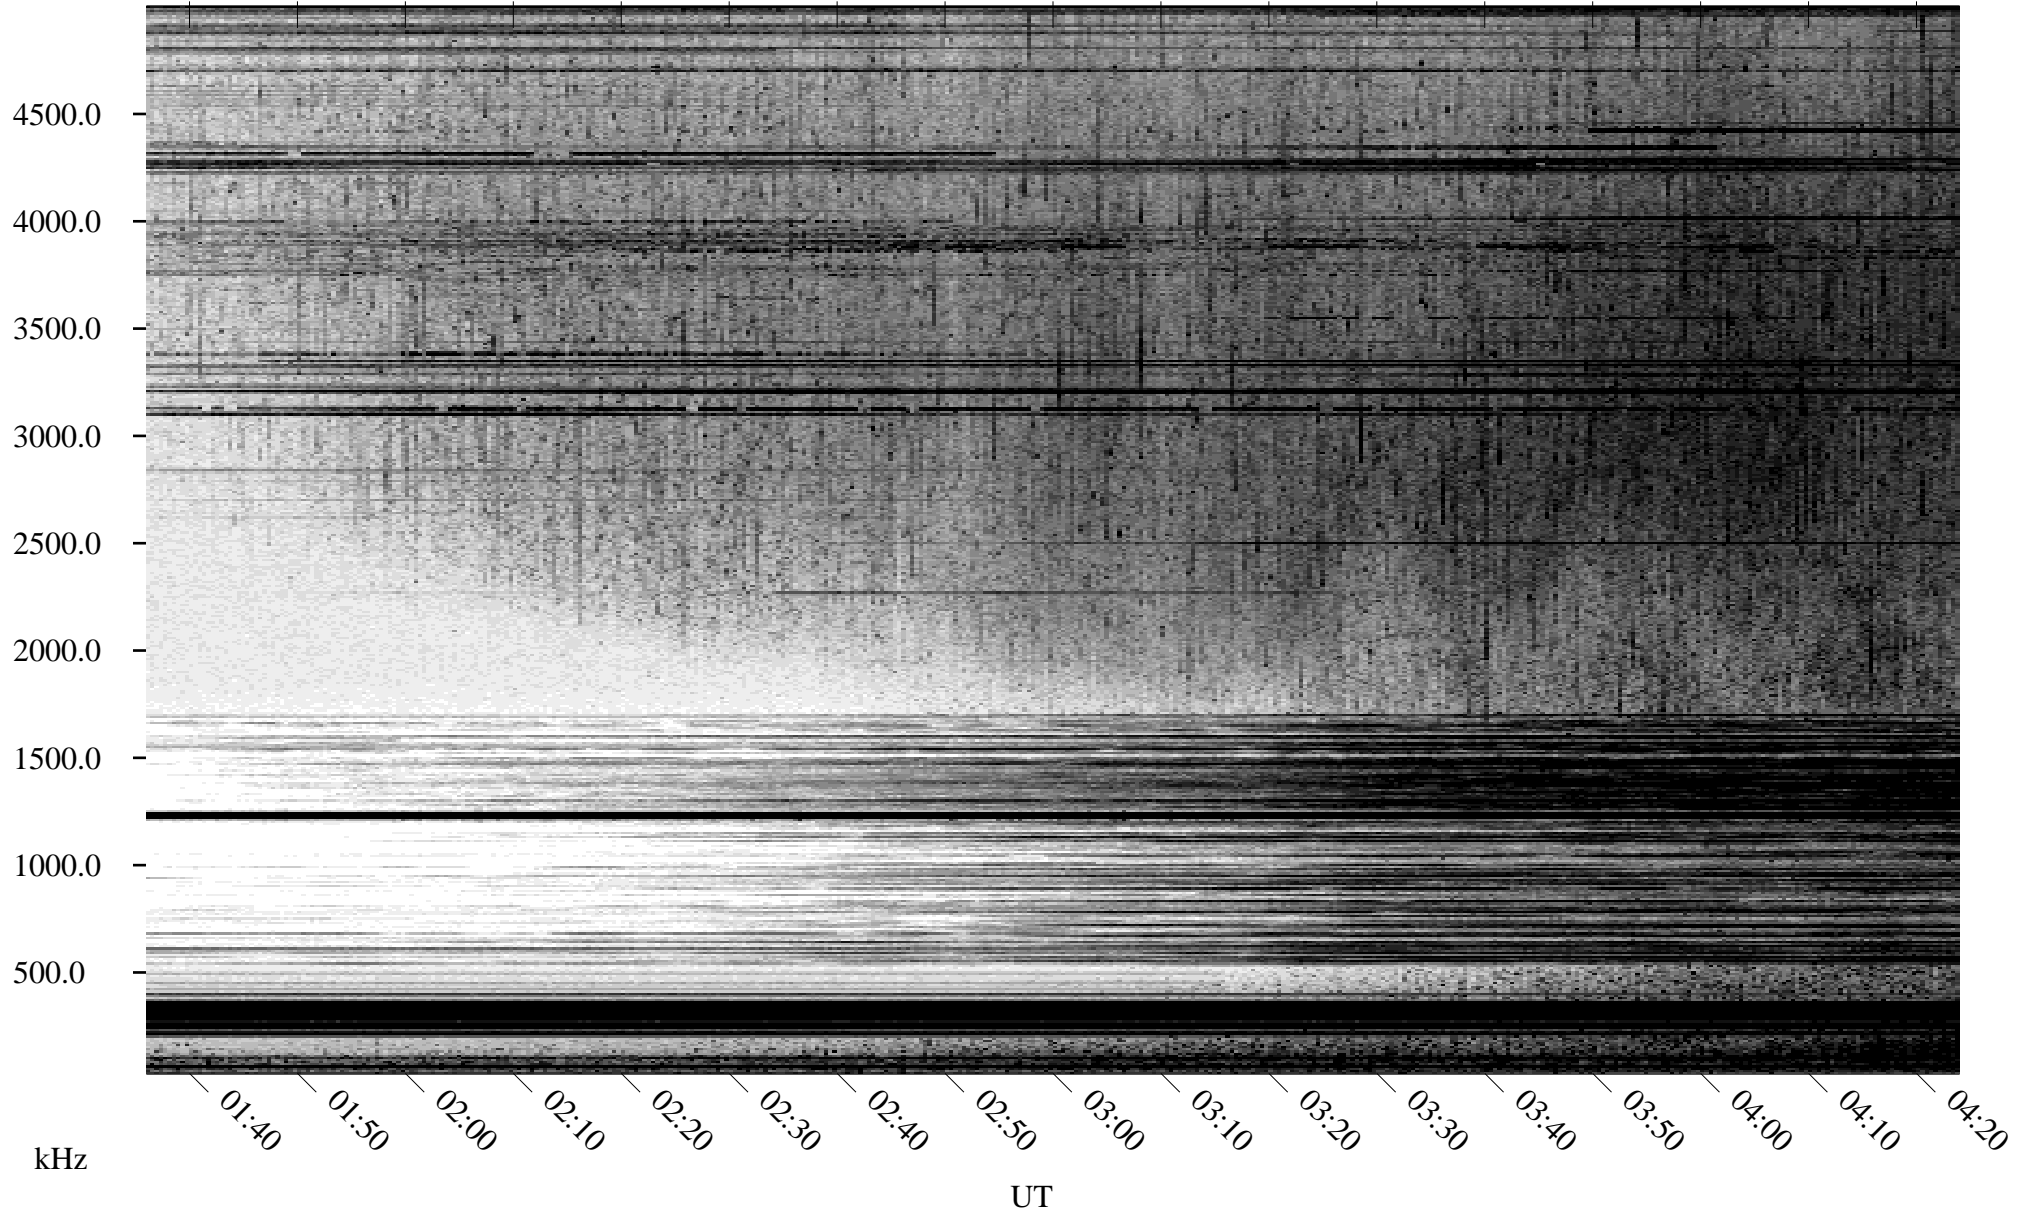

# 06/20/2004 Churchill, Manitoba

Linear Scale    Black = 161    White = 15

ch04172l.r00m max\_12

Page 1

# 06/20/2004 Churchill, Manitoba

Linear Scale    Black = 161    White = 15

ch04172l.r00m max\_12

Page 2

# 06/21/2004 Churchill, Manitoba

Linear Scale    Black = 161    White = 15

ch04172l.r00m max\_12

Page 3

# 06/21/2004 Churchill, Manitoba

Linear Scale    Black = 161    White = 15

ch04172l.r00m max\_12

Page 4