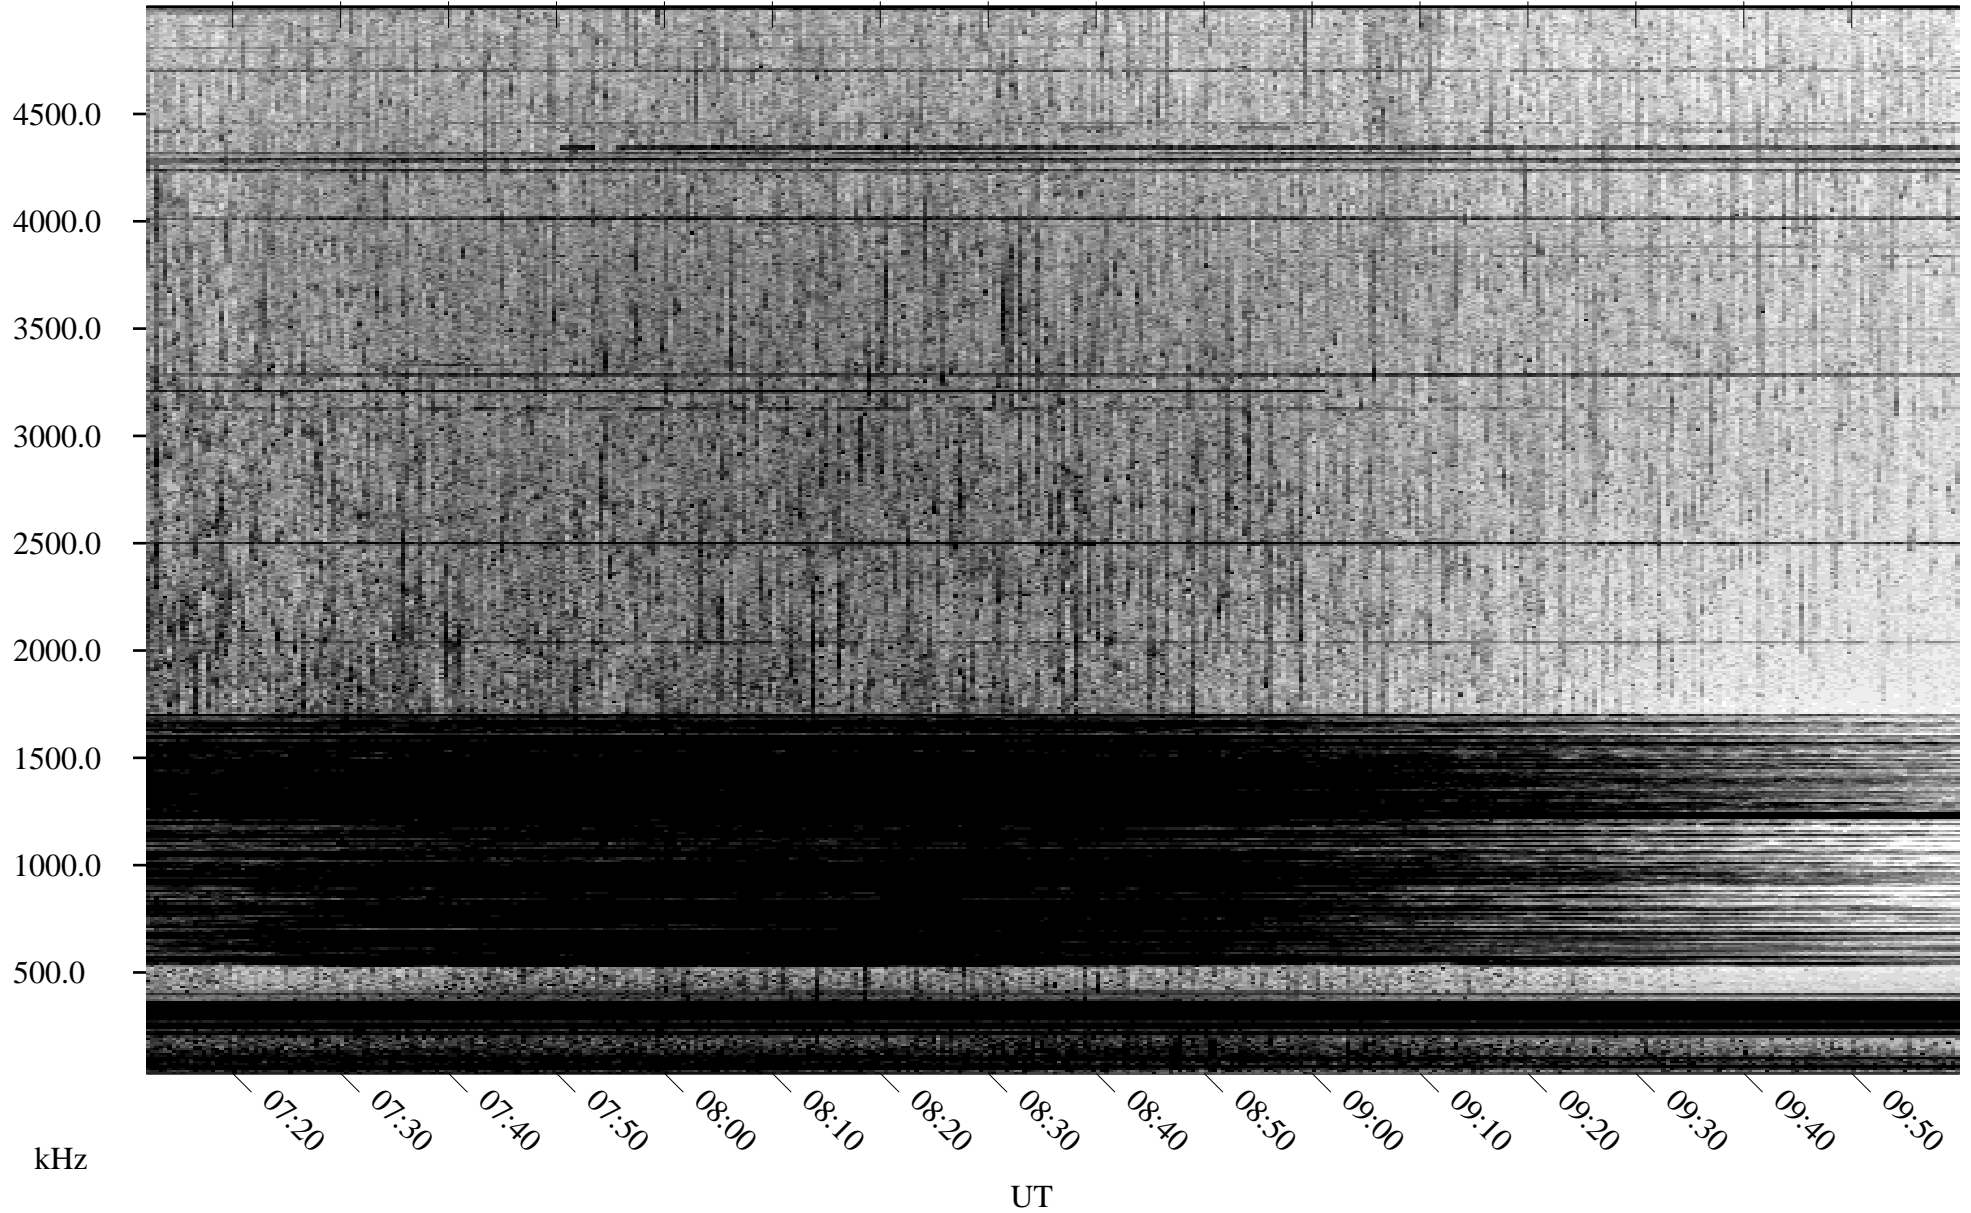

# 06/21/2004 Churchill, Manitoba

Linear Scale    Black = 161    White = 15

ch04172l.r00m max\_12

Page 4

# 06/21/2004 Churchill, Manitoba

Linear Scale    Black = 161    White = 15

ch04172l.r00m max\_12