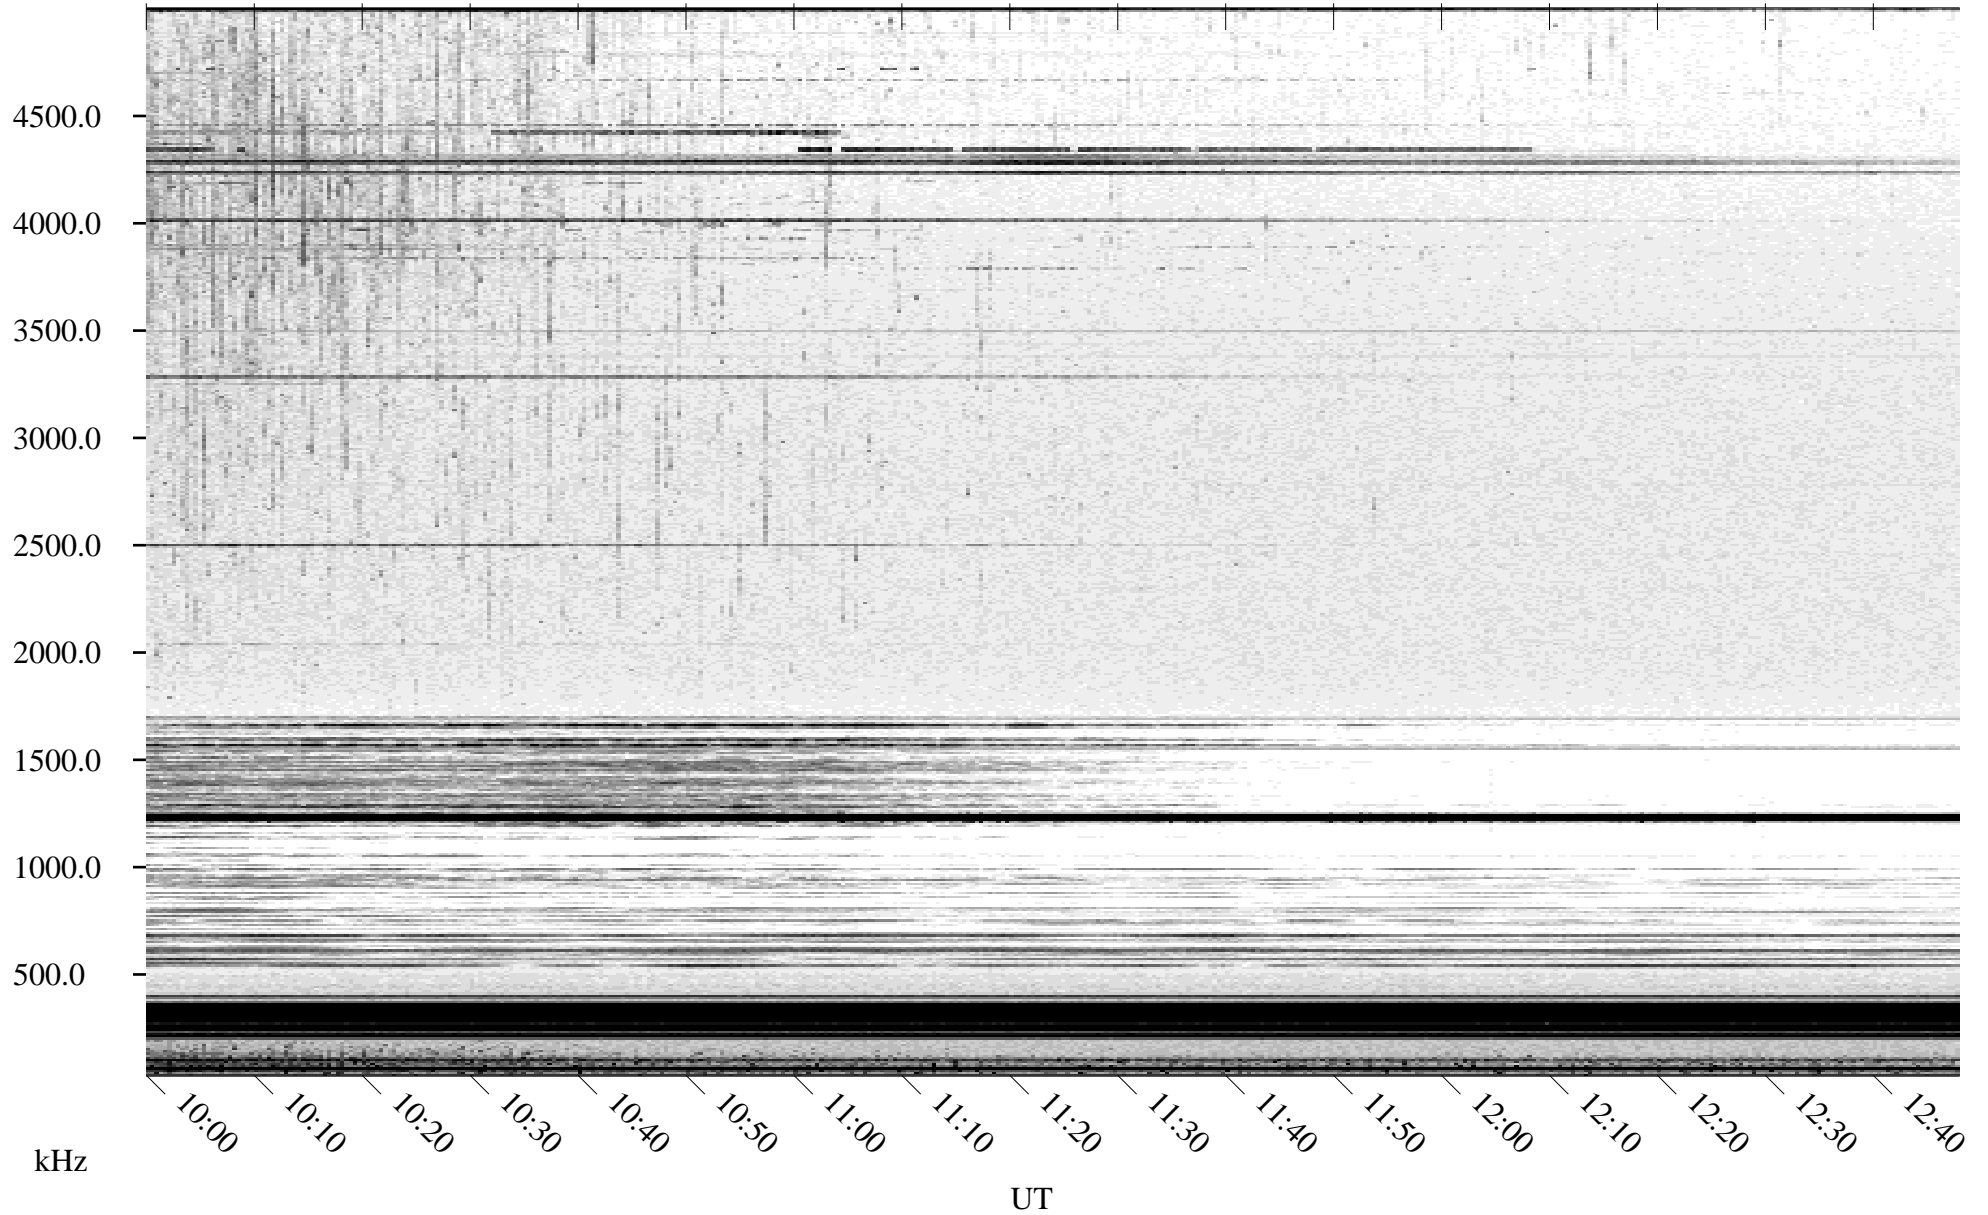

# 06/21/2004 Churchill, Manitoba

Linear Scale    Black = 161    White = 15

ch04172l.r00m max\_12

# 06/21/2004 Churchill, Manitoba

Linear Scale    Black = 161    White = 15

ch04172l.r00m max\_12

Page 6

# 06/21/2004 Churchill, Manitoba

Linear Scale    Black = 161    White = 15

ch04172l.r00m max\_12

Page 7