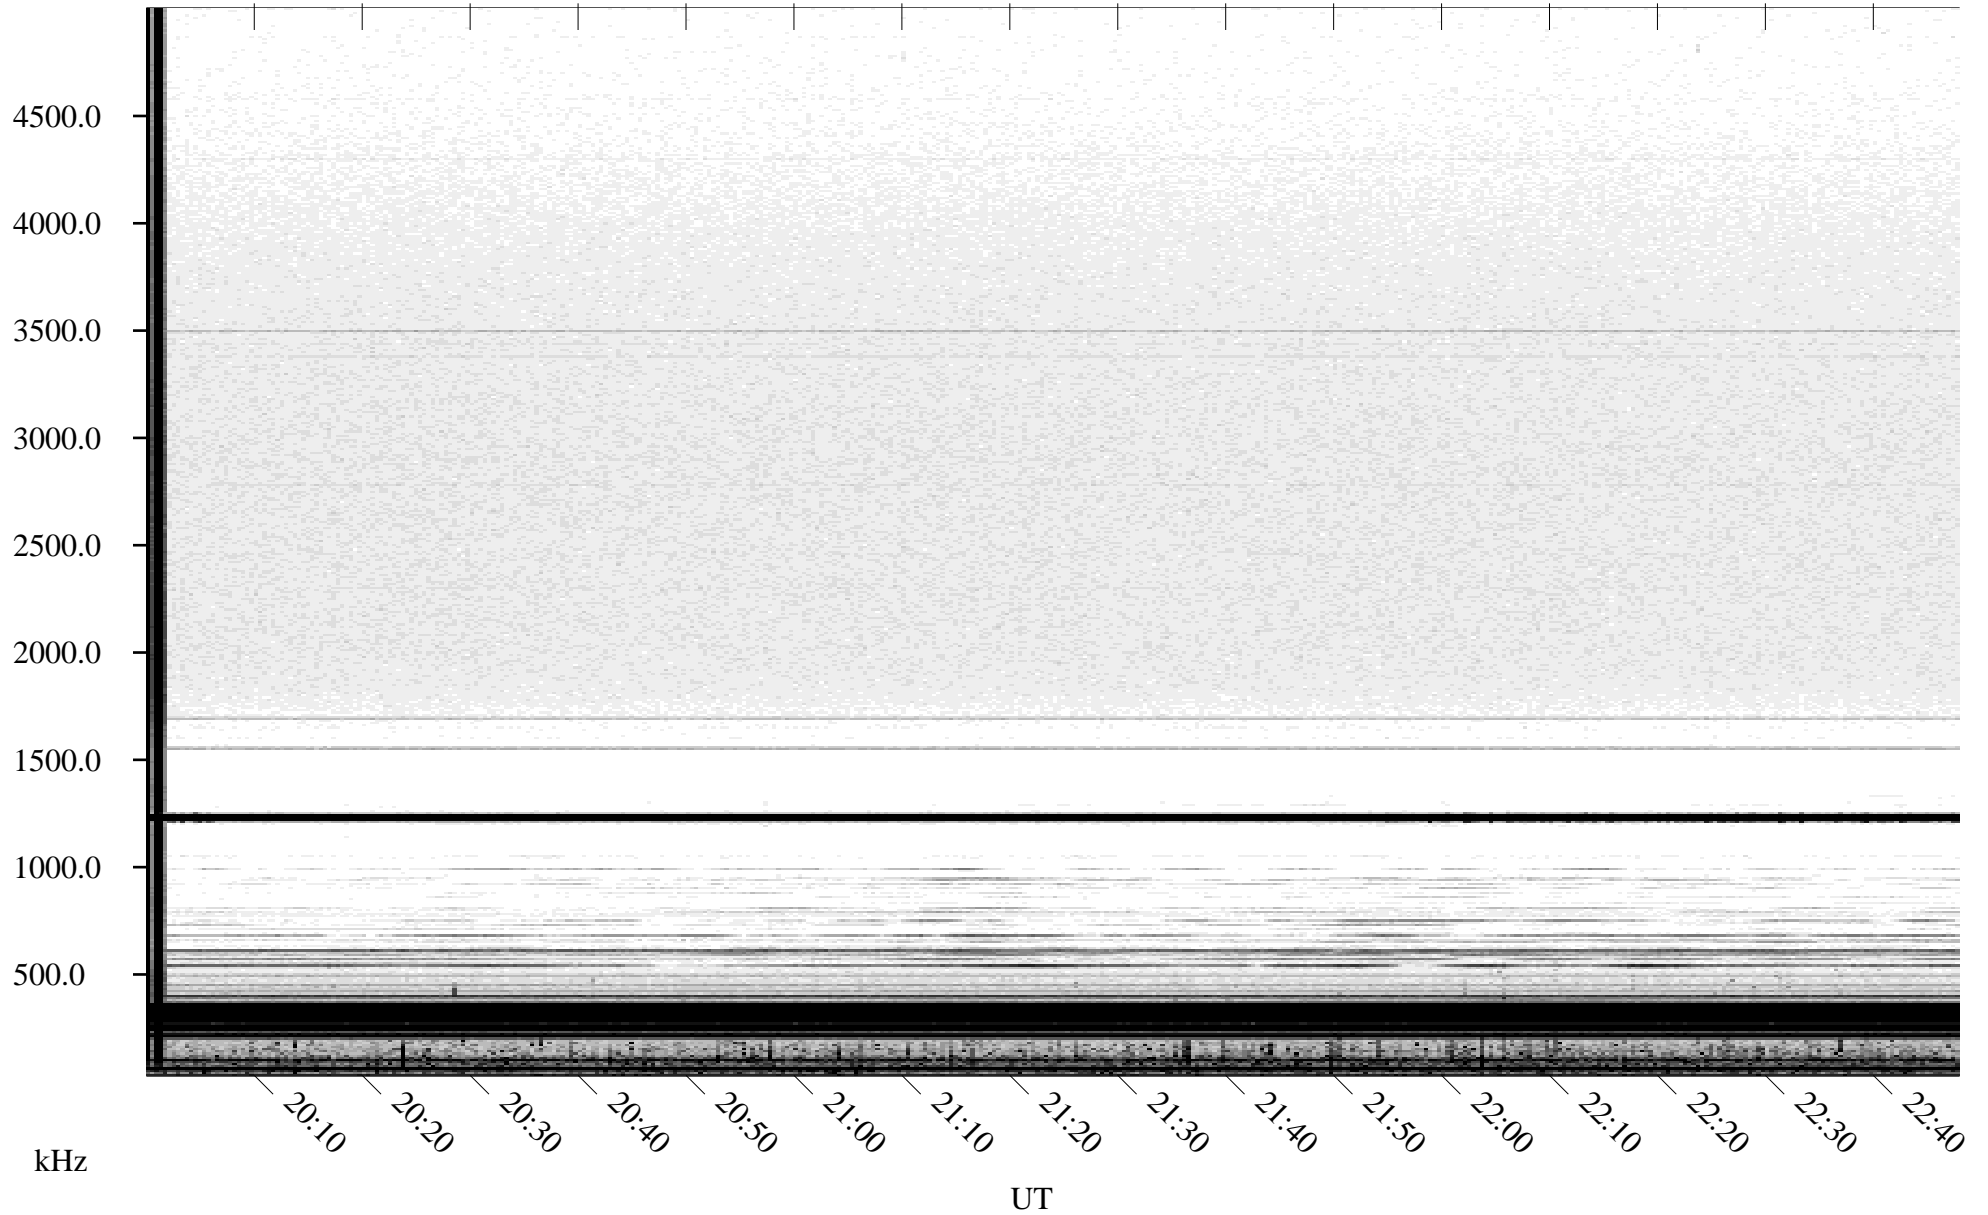

# 06/20/2004 Churchill, Manitoba

Linear Scale    Black = 161    White = 15

ch04172l.r00m max\_12

Page 1

# 06/20/2004 Churchill, Manitoba

Linear Scale    Black = 161    White = 15

ch04172l.r00m max\_12

Page 2

# 06/21/2004 Churchill, Manitoba

Linear Scale    Black = 161    White = 15

ch04172l.r00m max\_12

Page 3

# 06/21/2004 Churchill, Manitoba

Linear Scale    Black = 161    White = 15

ch04172l.r00m max\_12

Page 4