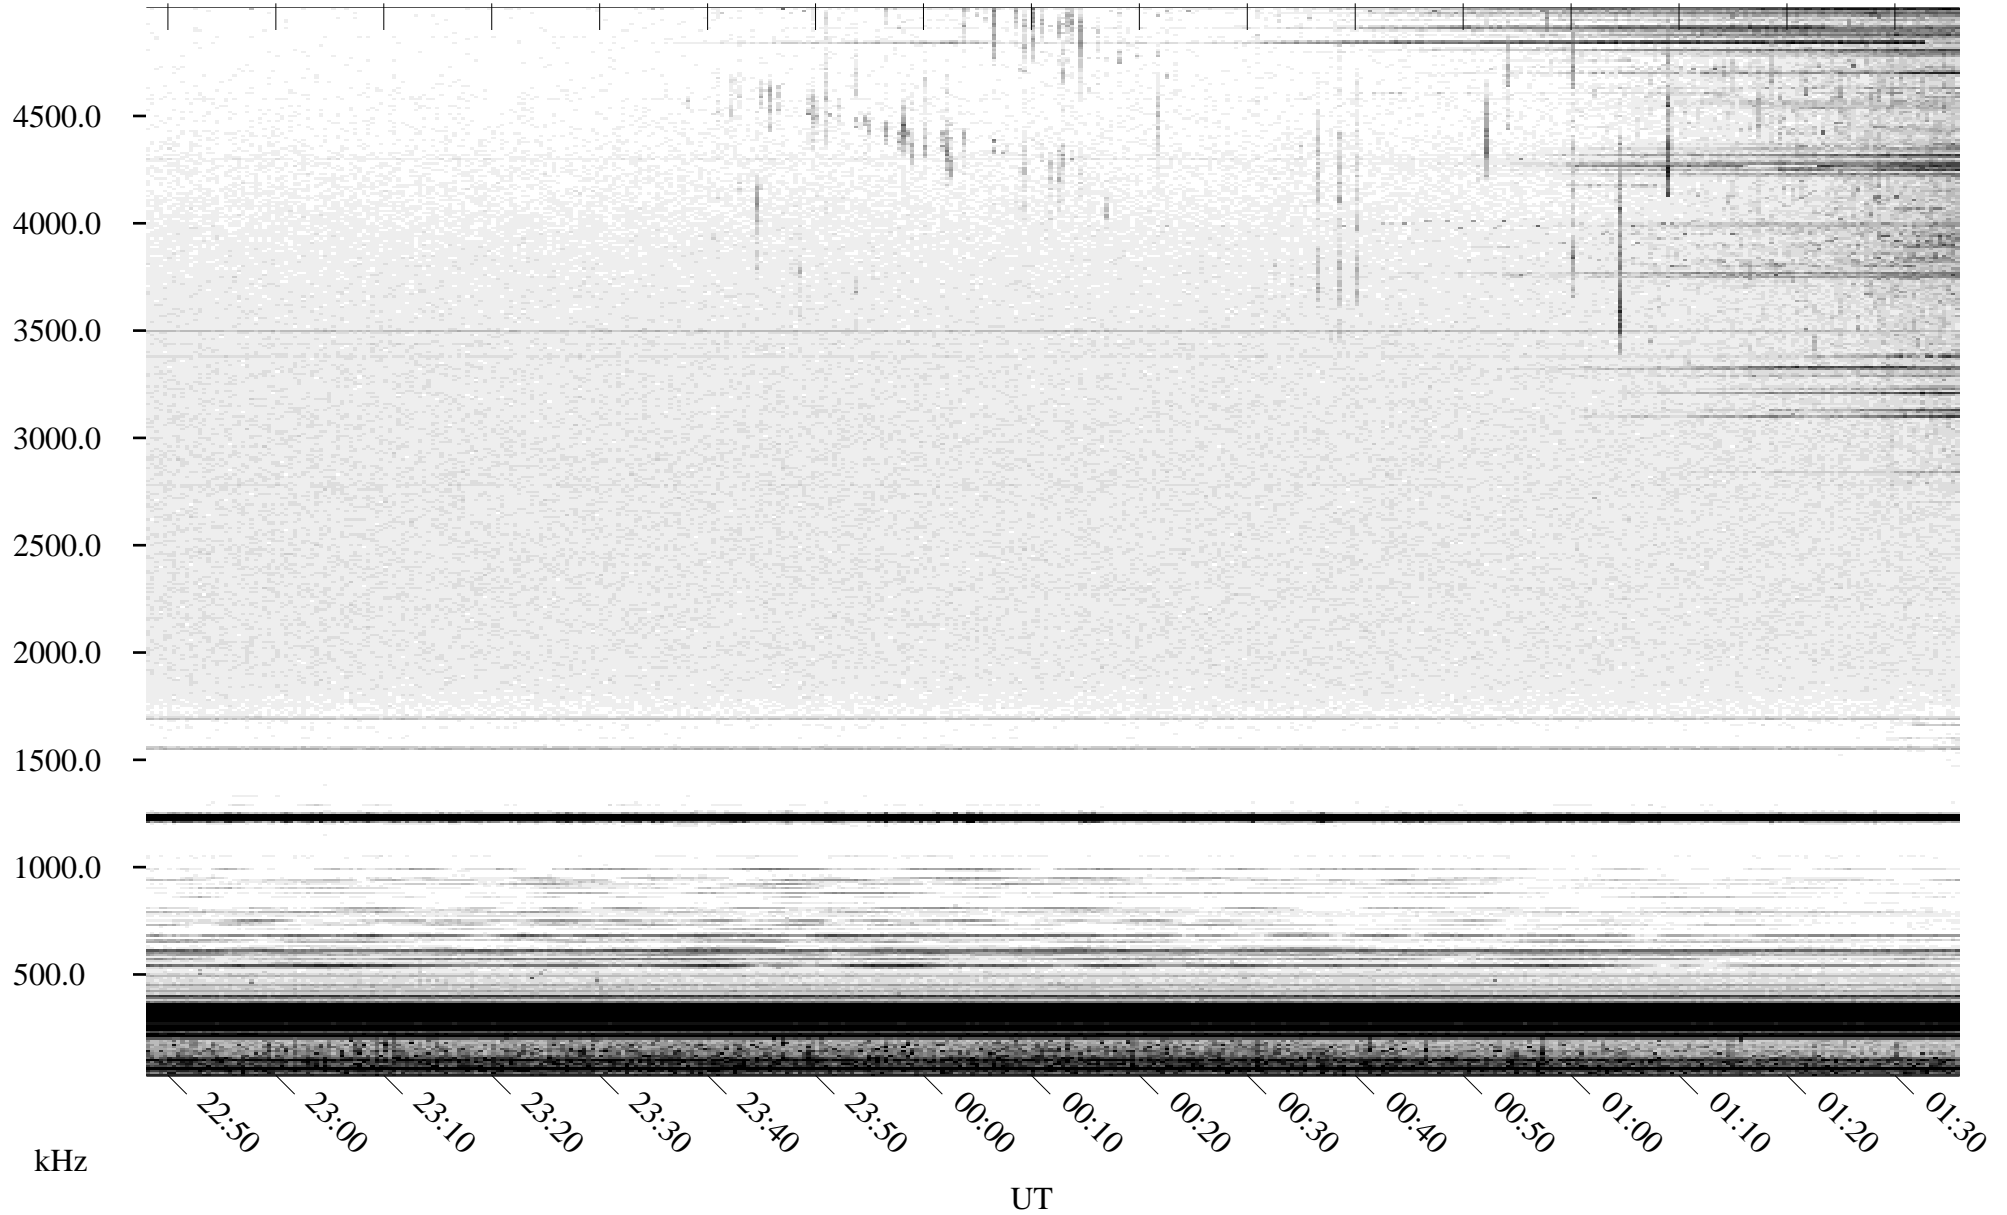

# 06/20/2004 Churchill, Manitoba

Linear Scale    Black = 161    White = 15

ch04172l.r00m max\_12

Page 1

# 06/20/2004 Churchill, Manitoba

Linear Scale    Black = 161    White = 15

ch04172l.r00m max\_12

Page 2

# 06/21/2004 Churchill, Manitoba

Linear Scale    Black = 161    White = 15

ch04172l.r00m max\_12

Page 3

# 06/21/2004 Churchill, Manitoba

Linear Scale    Black = 161    White = 15

ch04172l.r00m max\_12