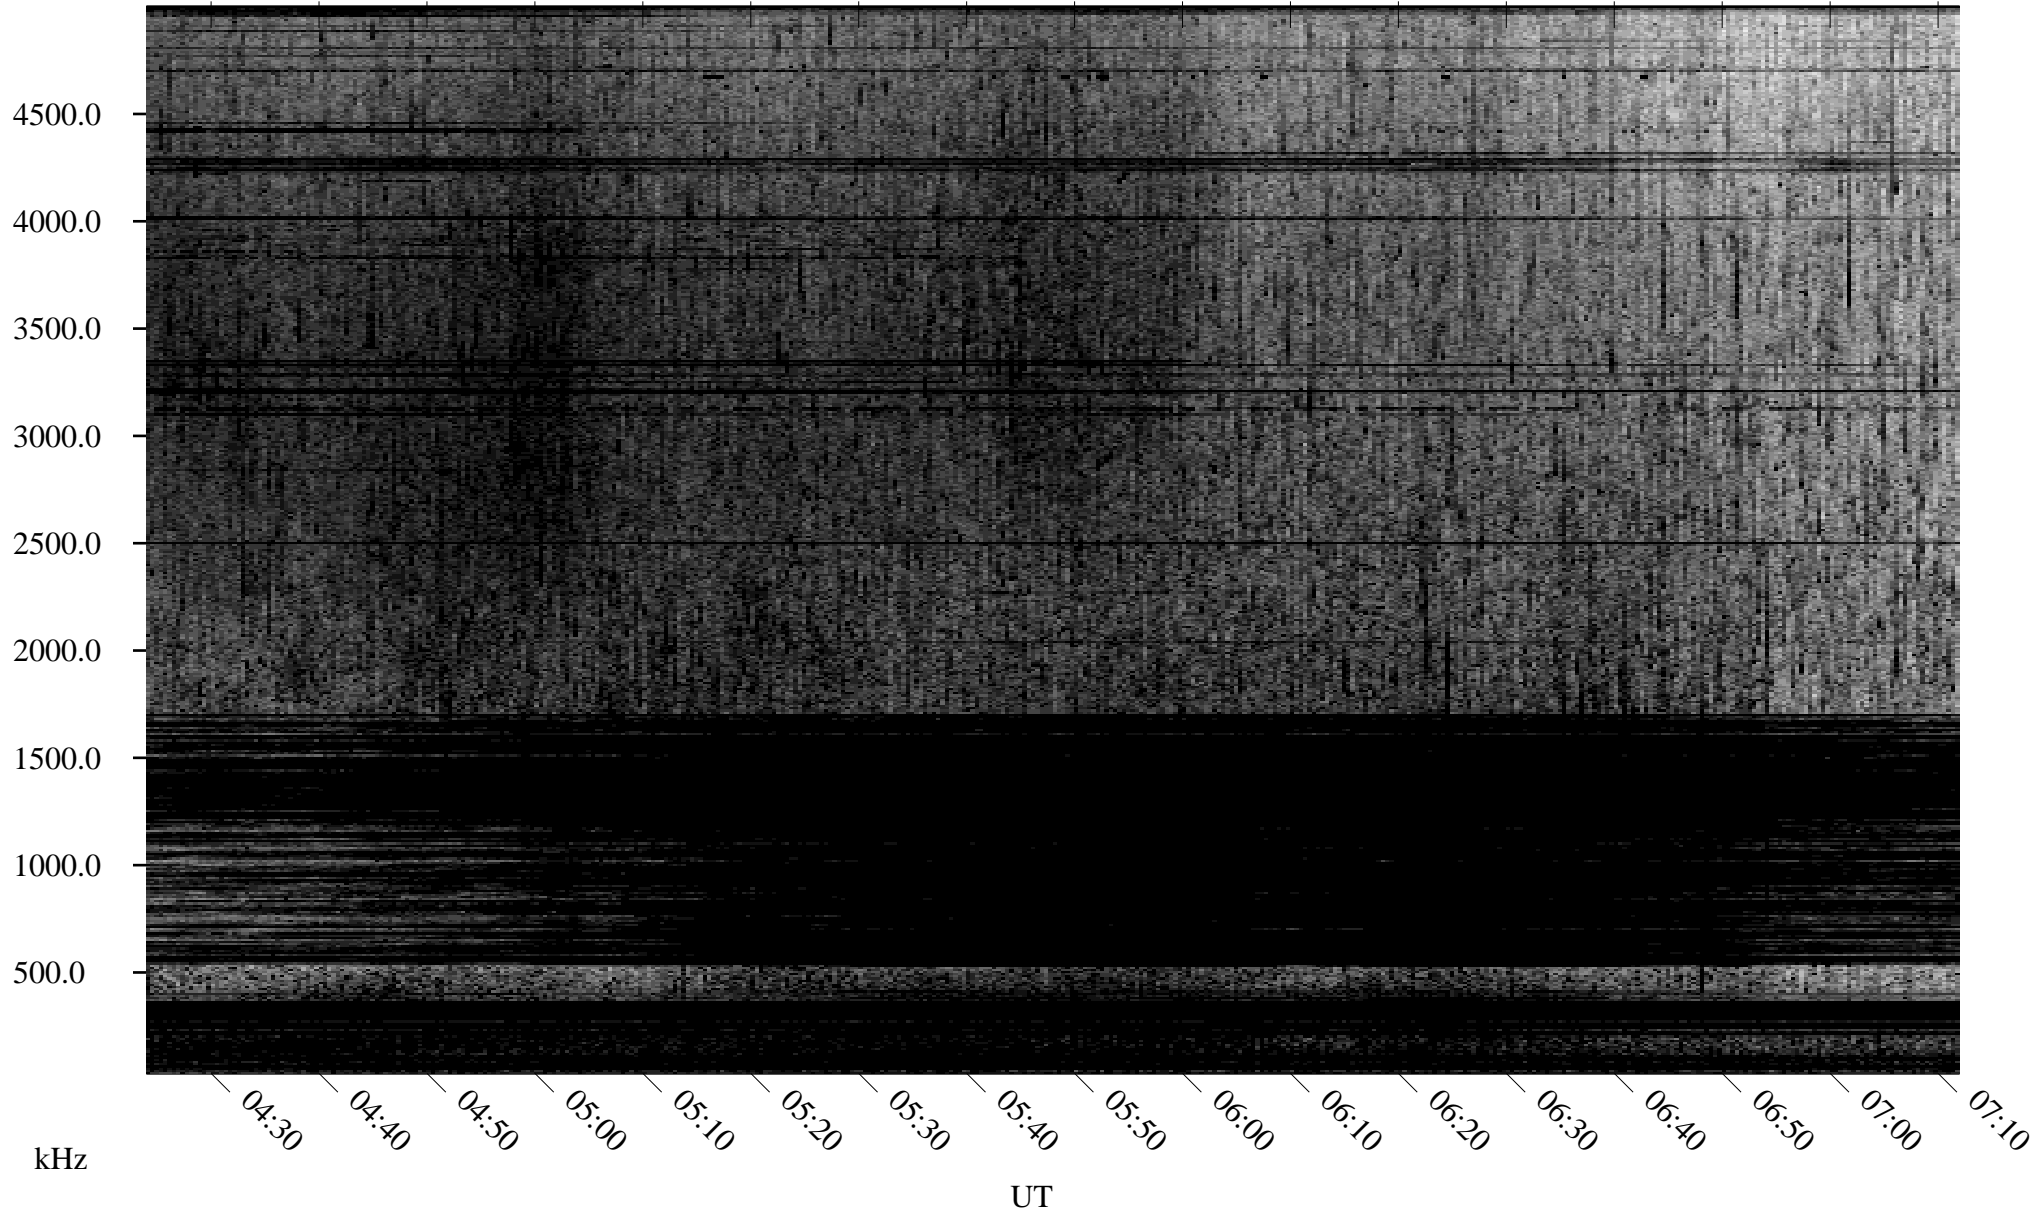

# 06/20/2004 Churchill, Manitoba

Linear Scale    Black = 161    White = 15

ch04172l.r00m max\_12

Page 1

# 06/20/2004 Churchill, Manitoba

Linear Scale    Black = 161    White = 15

ch04172l.r00m max\_12

Page 2

# 06/21/2004 Churchill, Manitoba

Linear Scale    Black = 161    White = 15

ch04172l.r00m max\_12

Page 3

# 06/21/2004 Churchill, Manitoba

Linear Scale    Black = 161    White = 15

ch04172l.r00m max\_12

Page 4