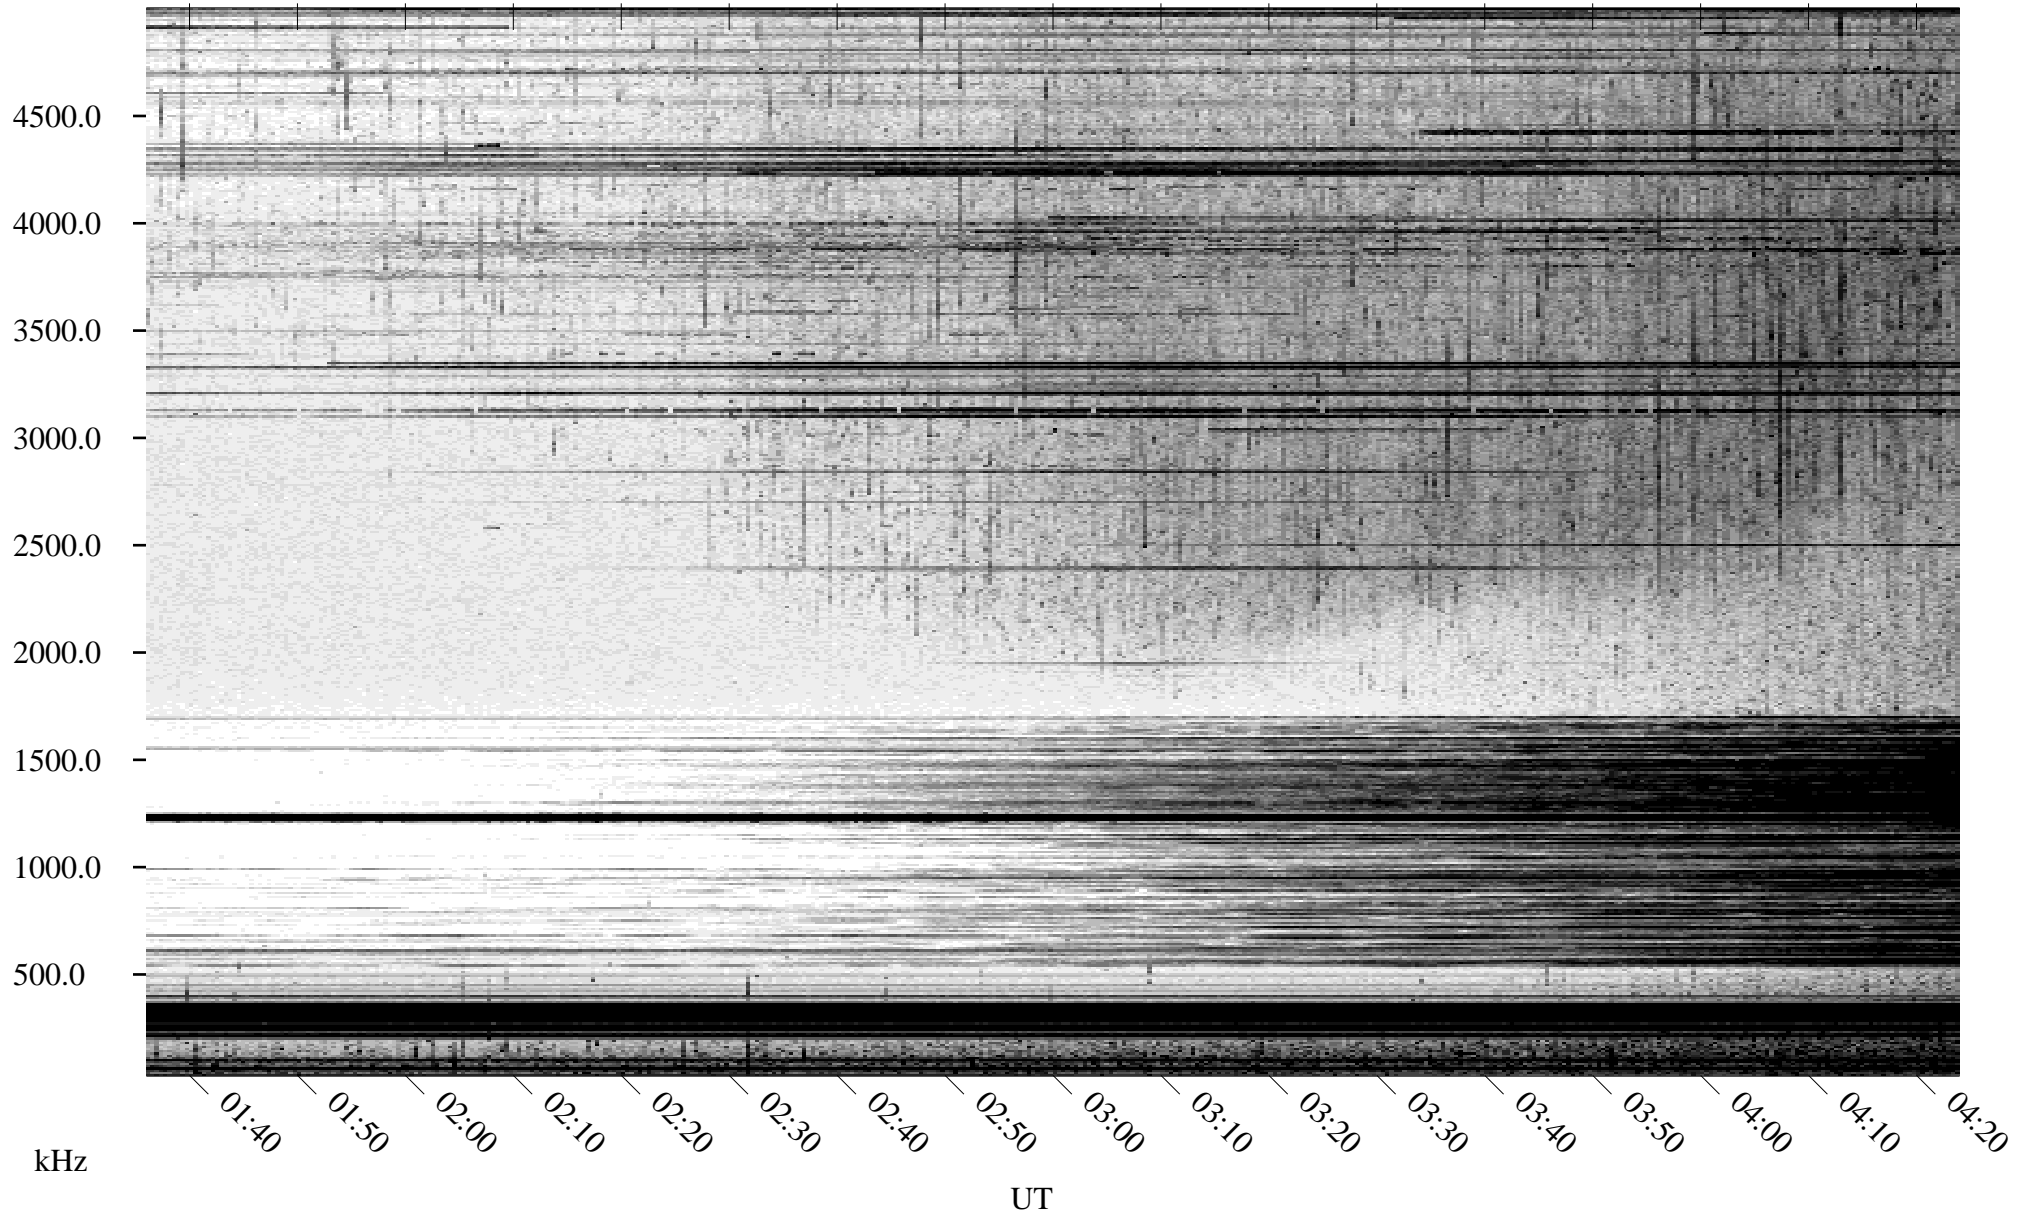

# 06/21/2004 Churchill, Manitoba

Linear Scale    Black = 161    White = 15

ch04173l.r00m max\_12

Page 1

# 06/21/2004 Churchill, Manitoba

Linear Scale    Black = 161    White = 15

ch04173l.r00m max\_12

Page 2

# 06/22/2004 Churchill, Manitoba

Linear Scale    Black = 161    White = 15

ch04173l.r00m max\_12

Page 3

# 06/22/2004 Churchill, Manitoba

Linear Scale    Black = 161    White = 15

ch04173l.r00m max\_12

Page 4