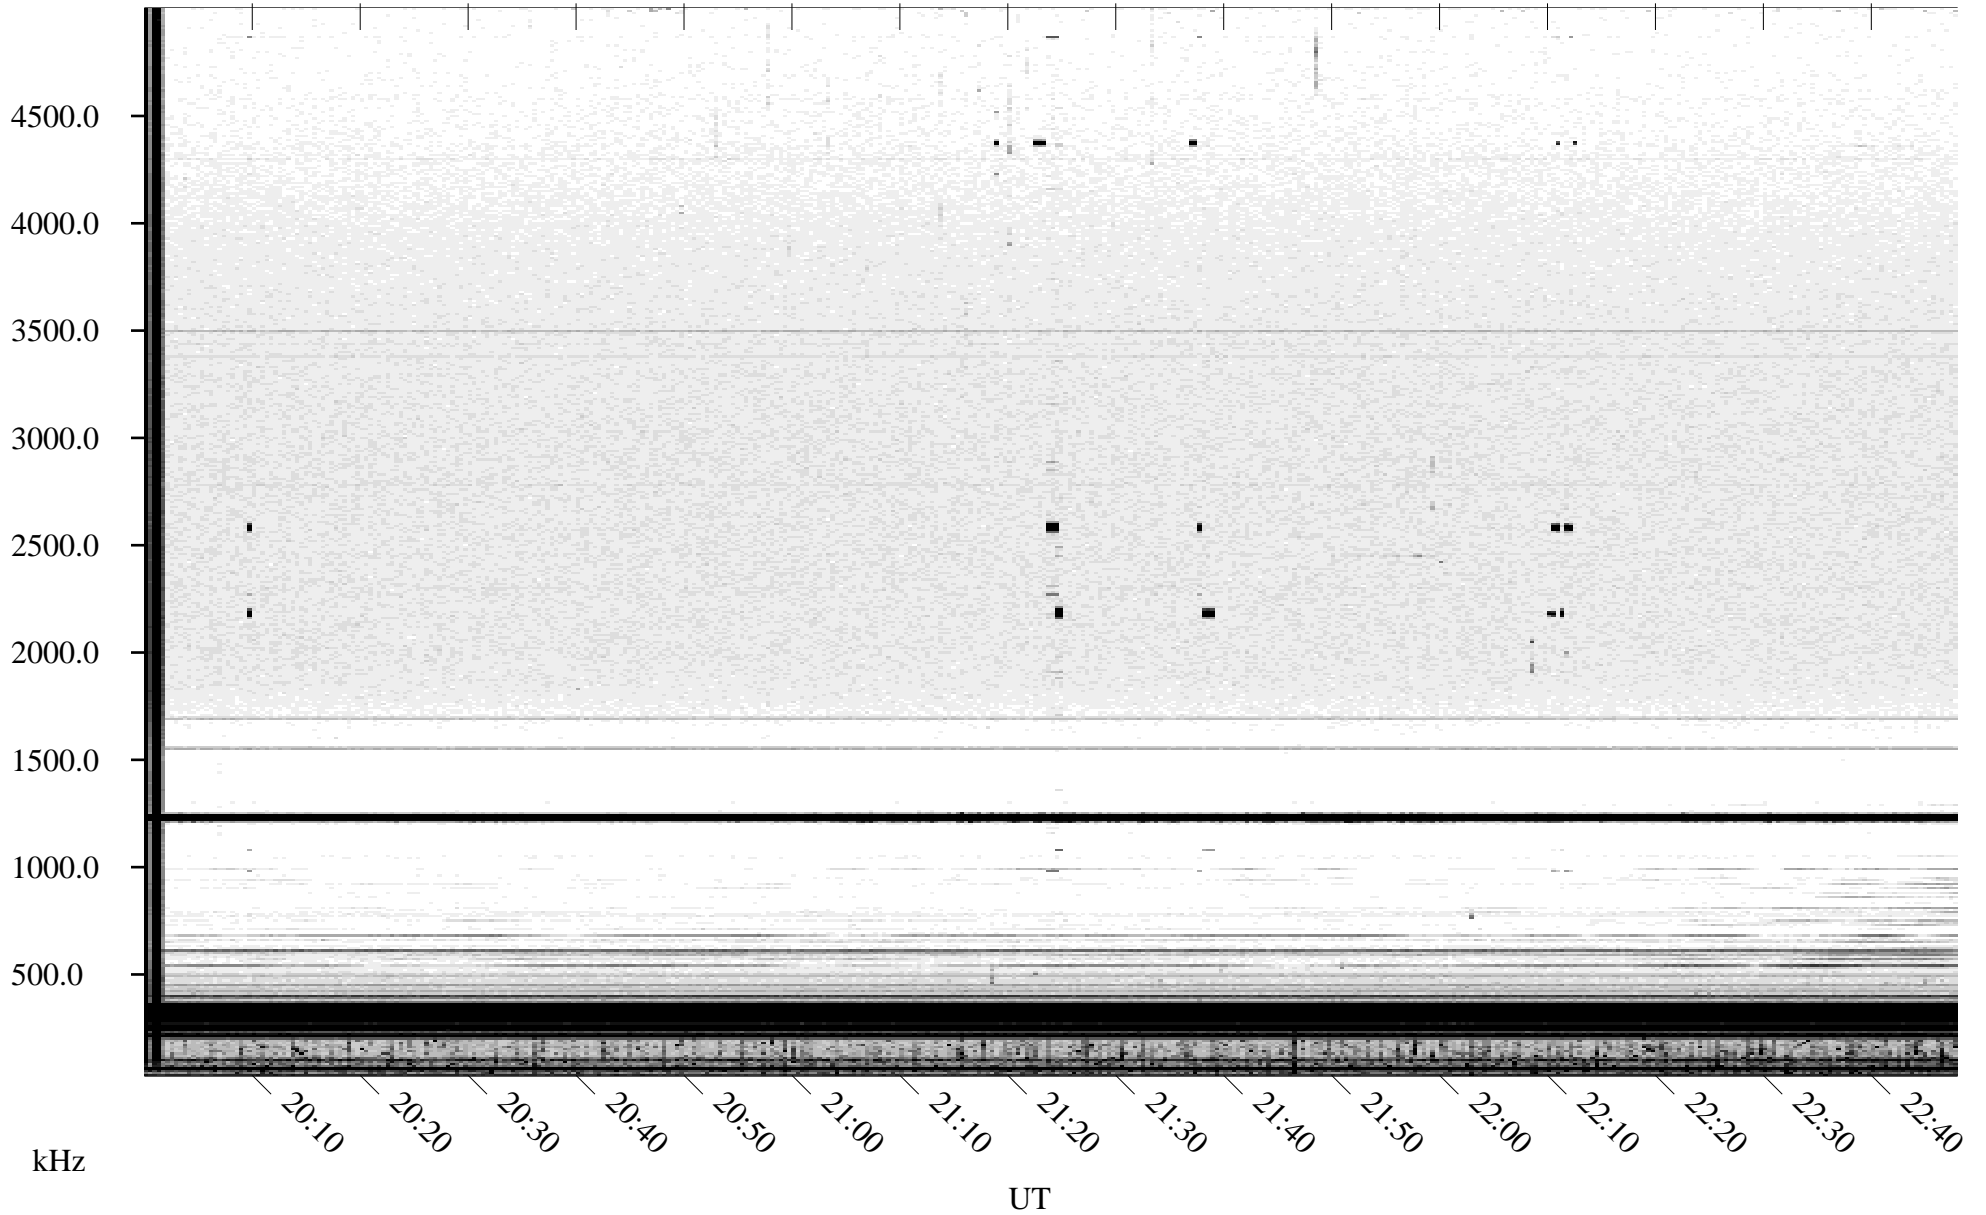

# 06/21/2004 Churchill, Manitoba

Linear Scale    Black = 161    White = 15

ch04173l.r00m max\_12

Page 1

# 06/21/2004 Churchill, Manitoba

Linear Scale    Black = 161    White = 15

ch04173l.r00m max\_12

Page 2

# 06/22/2004 Churchill, Manitoba

Linear Scale    Black = 161    White = 15

ch04173l.r00m max\_12

Page 3

# 06/22/2004 Churchill, Manitoba

Linear Scale    Black = 161    White = 15

ch04173l.r00m max\_12

Page 4