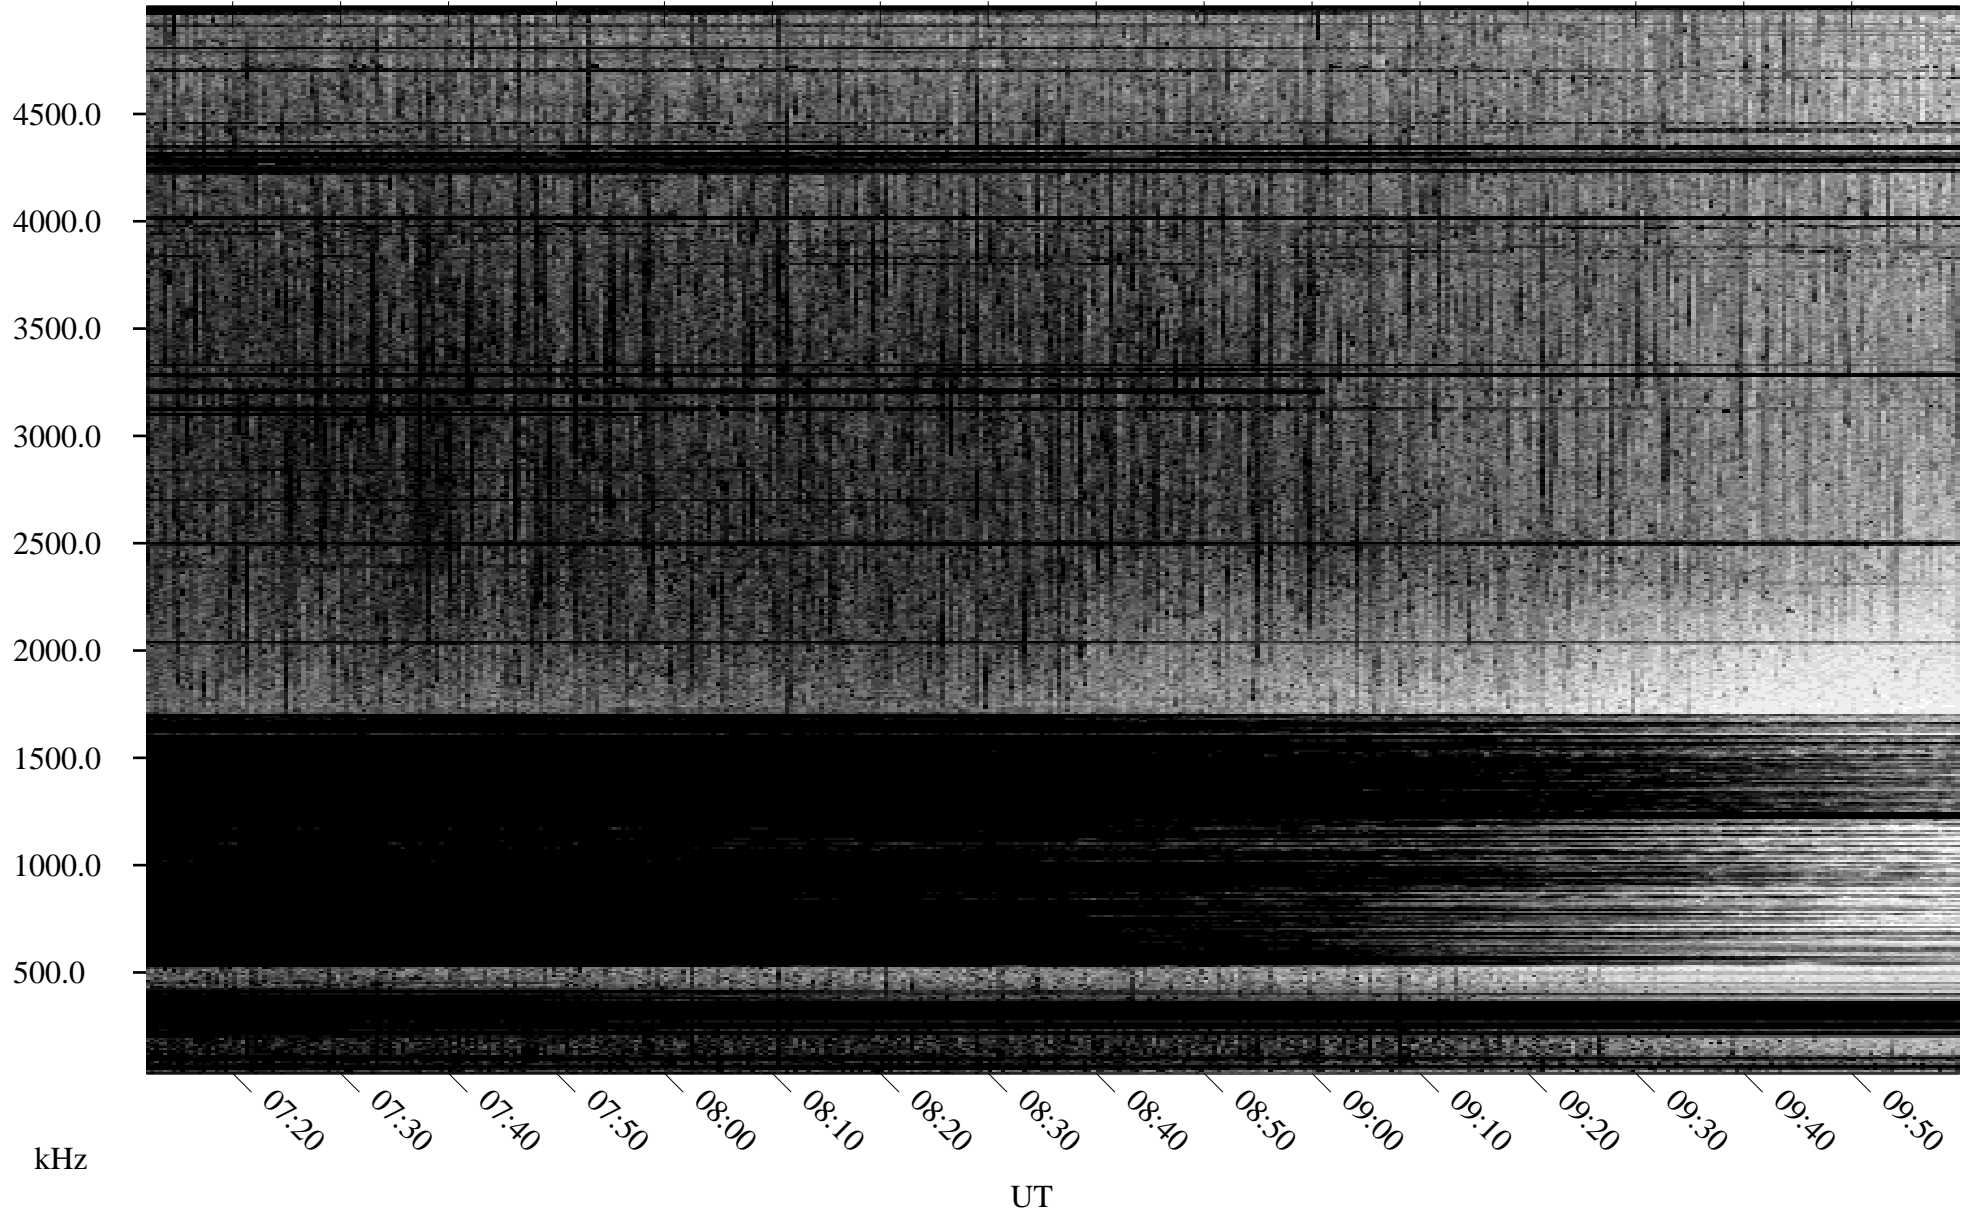

# 06/22/2004 Churchill, Manitoba

Linear Scale    Black = 161    White = 15

ch04173l.r00m max\_12

Page 4

# 06/22/2004 Churchill, Manitoba

Linear Scale    Black = 161    White = 15

ch04173l.r00m max\_12

Page 5

# 06/22/2004 Churchill, Manitoba

Linear Scale    Black = 161    White = 15

ch04173l.r00m max\_12