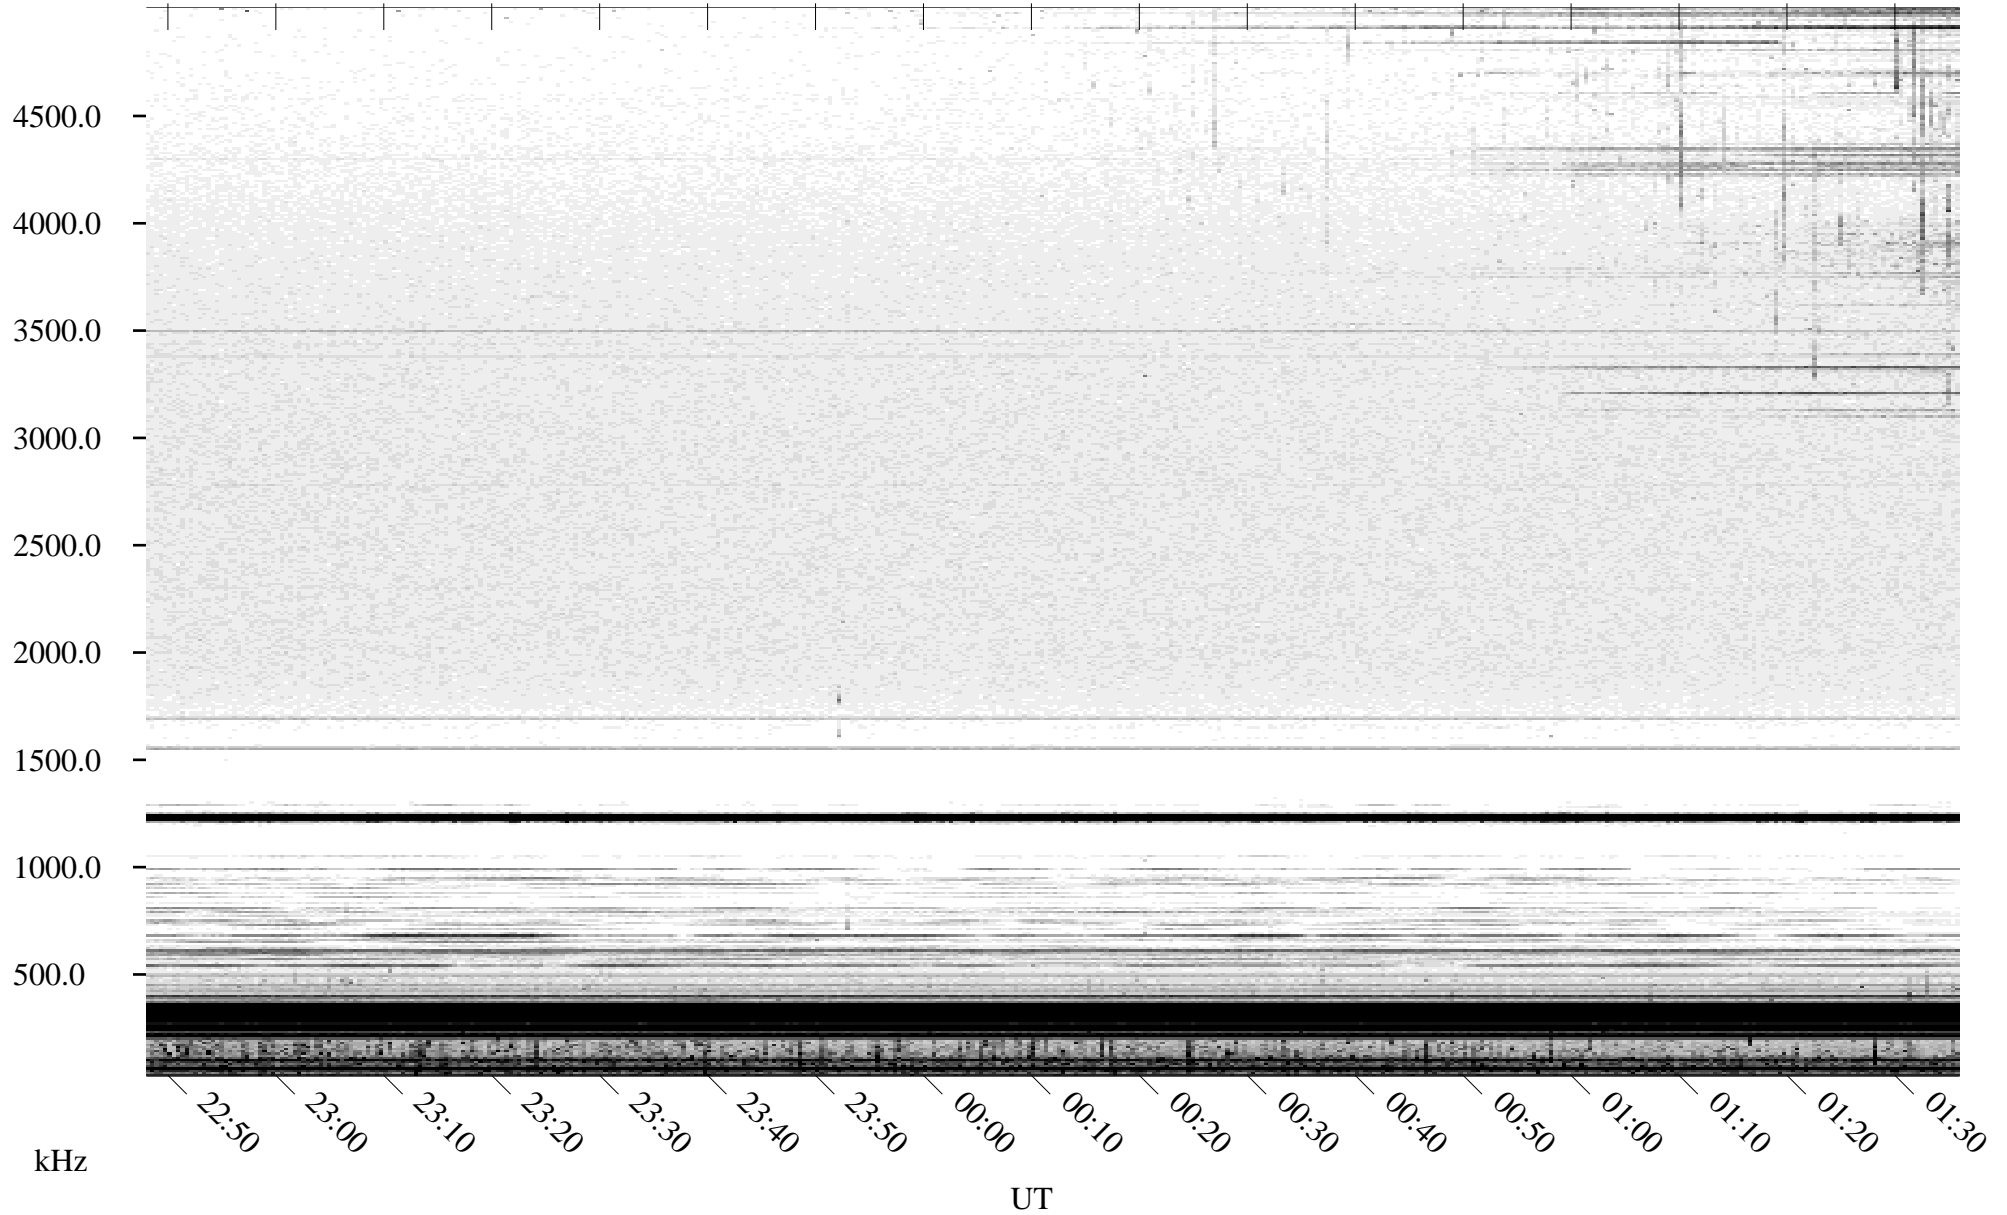

# 06/21/2004 Churchill, Manitoba

Linear Scale    Black = 161    White = 15

ch04173l.r00m max\_12

Page 1

# 06/21/2004 Churchill, Manitoba

Linear Scale    Black = 161    White = 15

ch04173l.r00m max\_12

Page 2

# 06/22/2004 Churchill, Manitoba

Linear Scale    Black = 161    White = 15

ch04173l.r00m max\_12

Page 3

# 06/22/2004 Churchill, Manitoba

Linear Scale    Black = 161    White = 15

ch04173l.r00m max\_12

Page 4