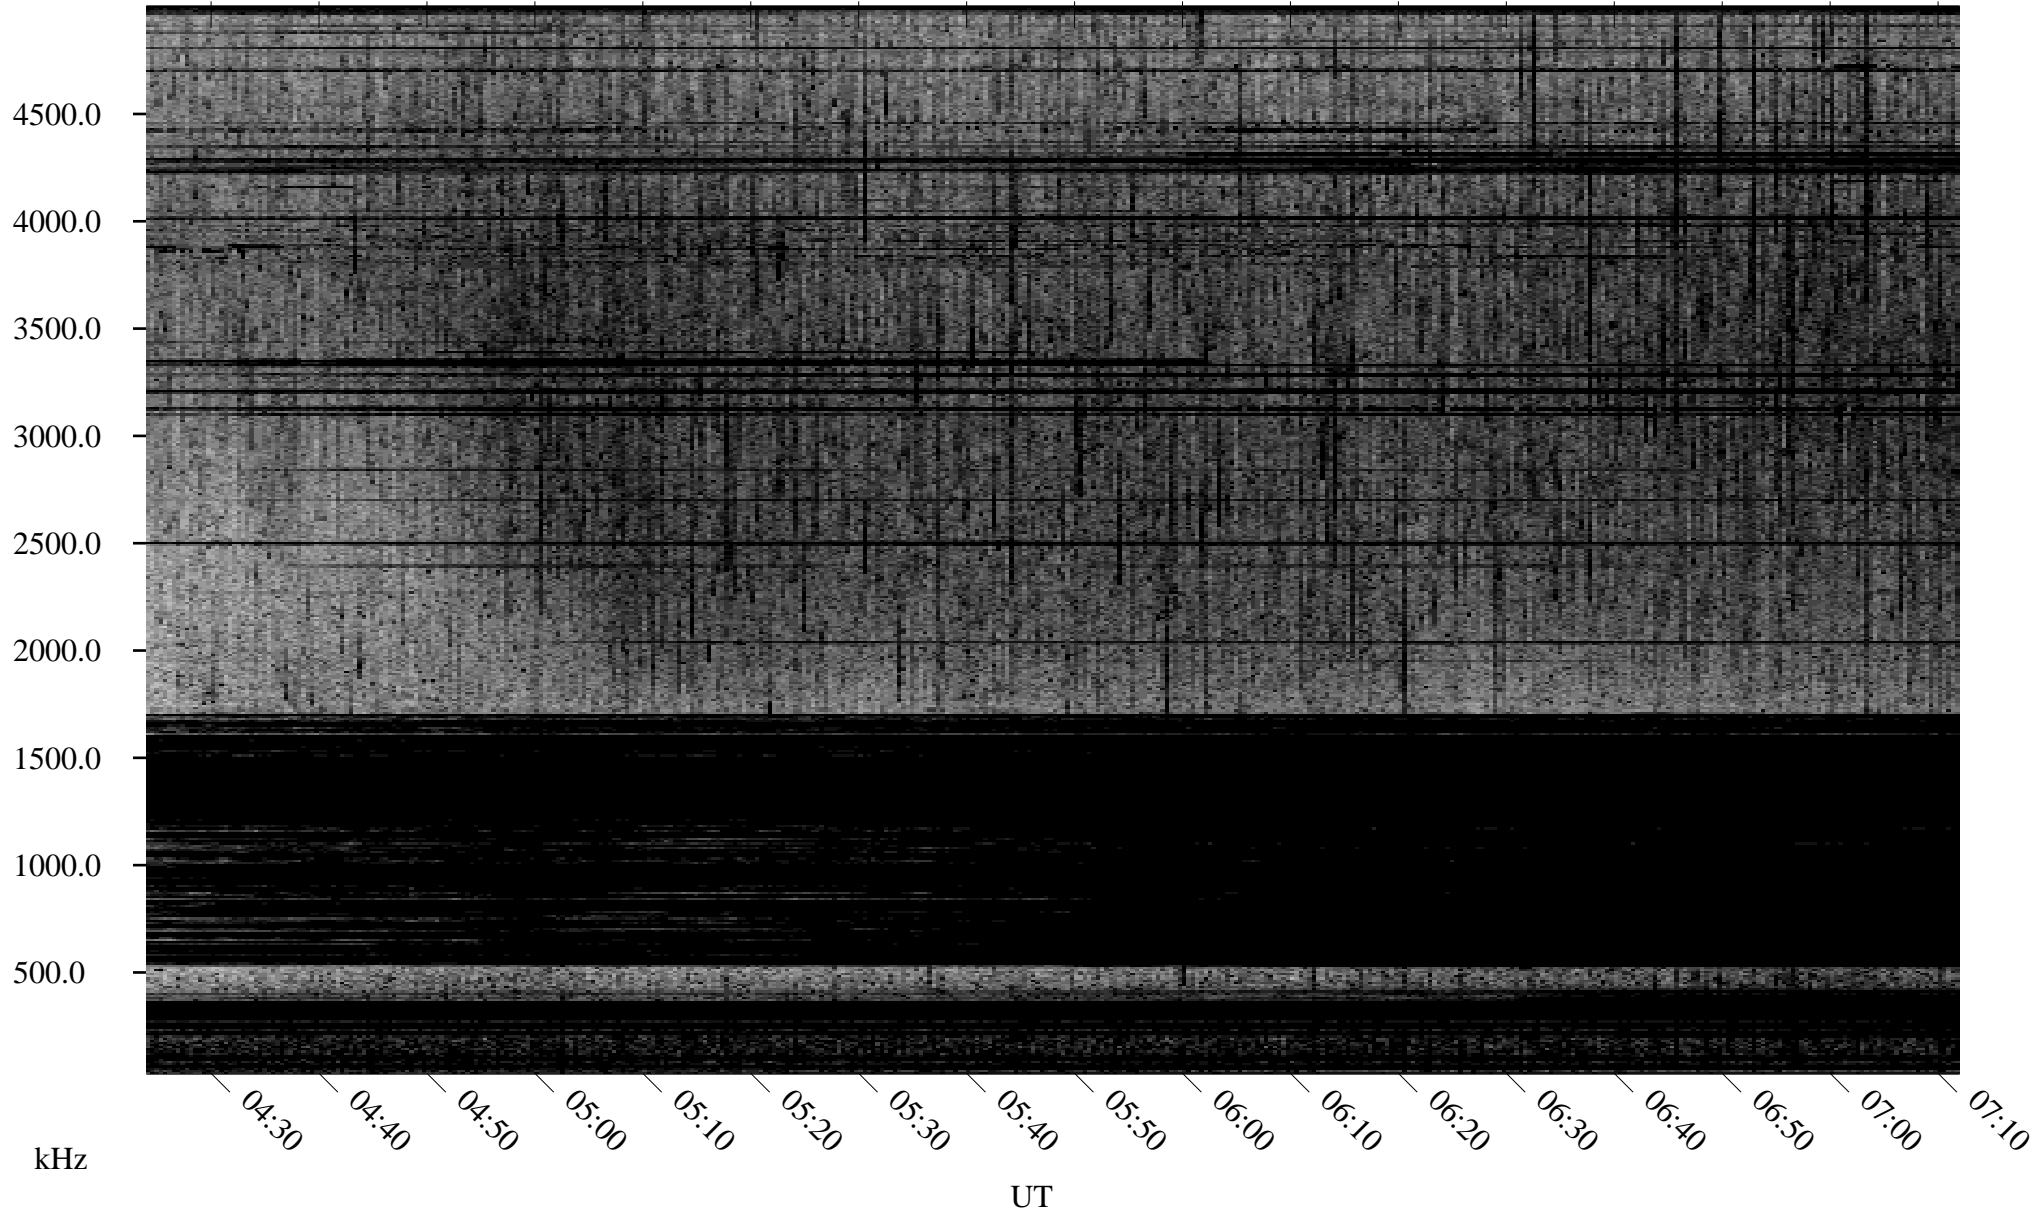

# 06/21/2004 Churchill, Manitoba

Linear Scale    Black = 161    White = 15

ch04173l.r00m max\_12

Page 1

# 06/21/2004 Churchill, Manitoba

Linear Scale    Black = 161    White = 15

ch04173l.r00m max\_12

Page 2

# 06/22/2004 Churchill, Manitoba

Linear Scale    Black = 161    White = 15

ch04173l.r00m max\_12

Page 3

# 06/22/2004 Churchill, Manitoba

Linear Scale    Black = 161    White = 15

ch04173l.r00m max\_12

Page 4