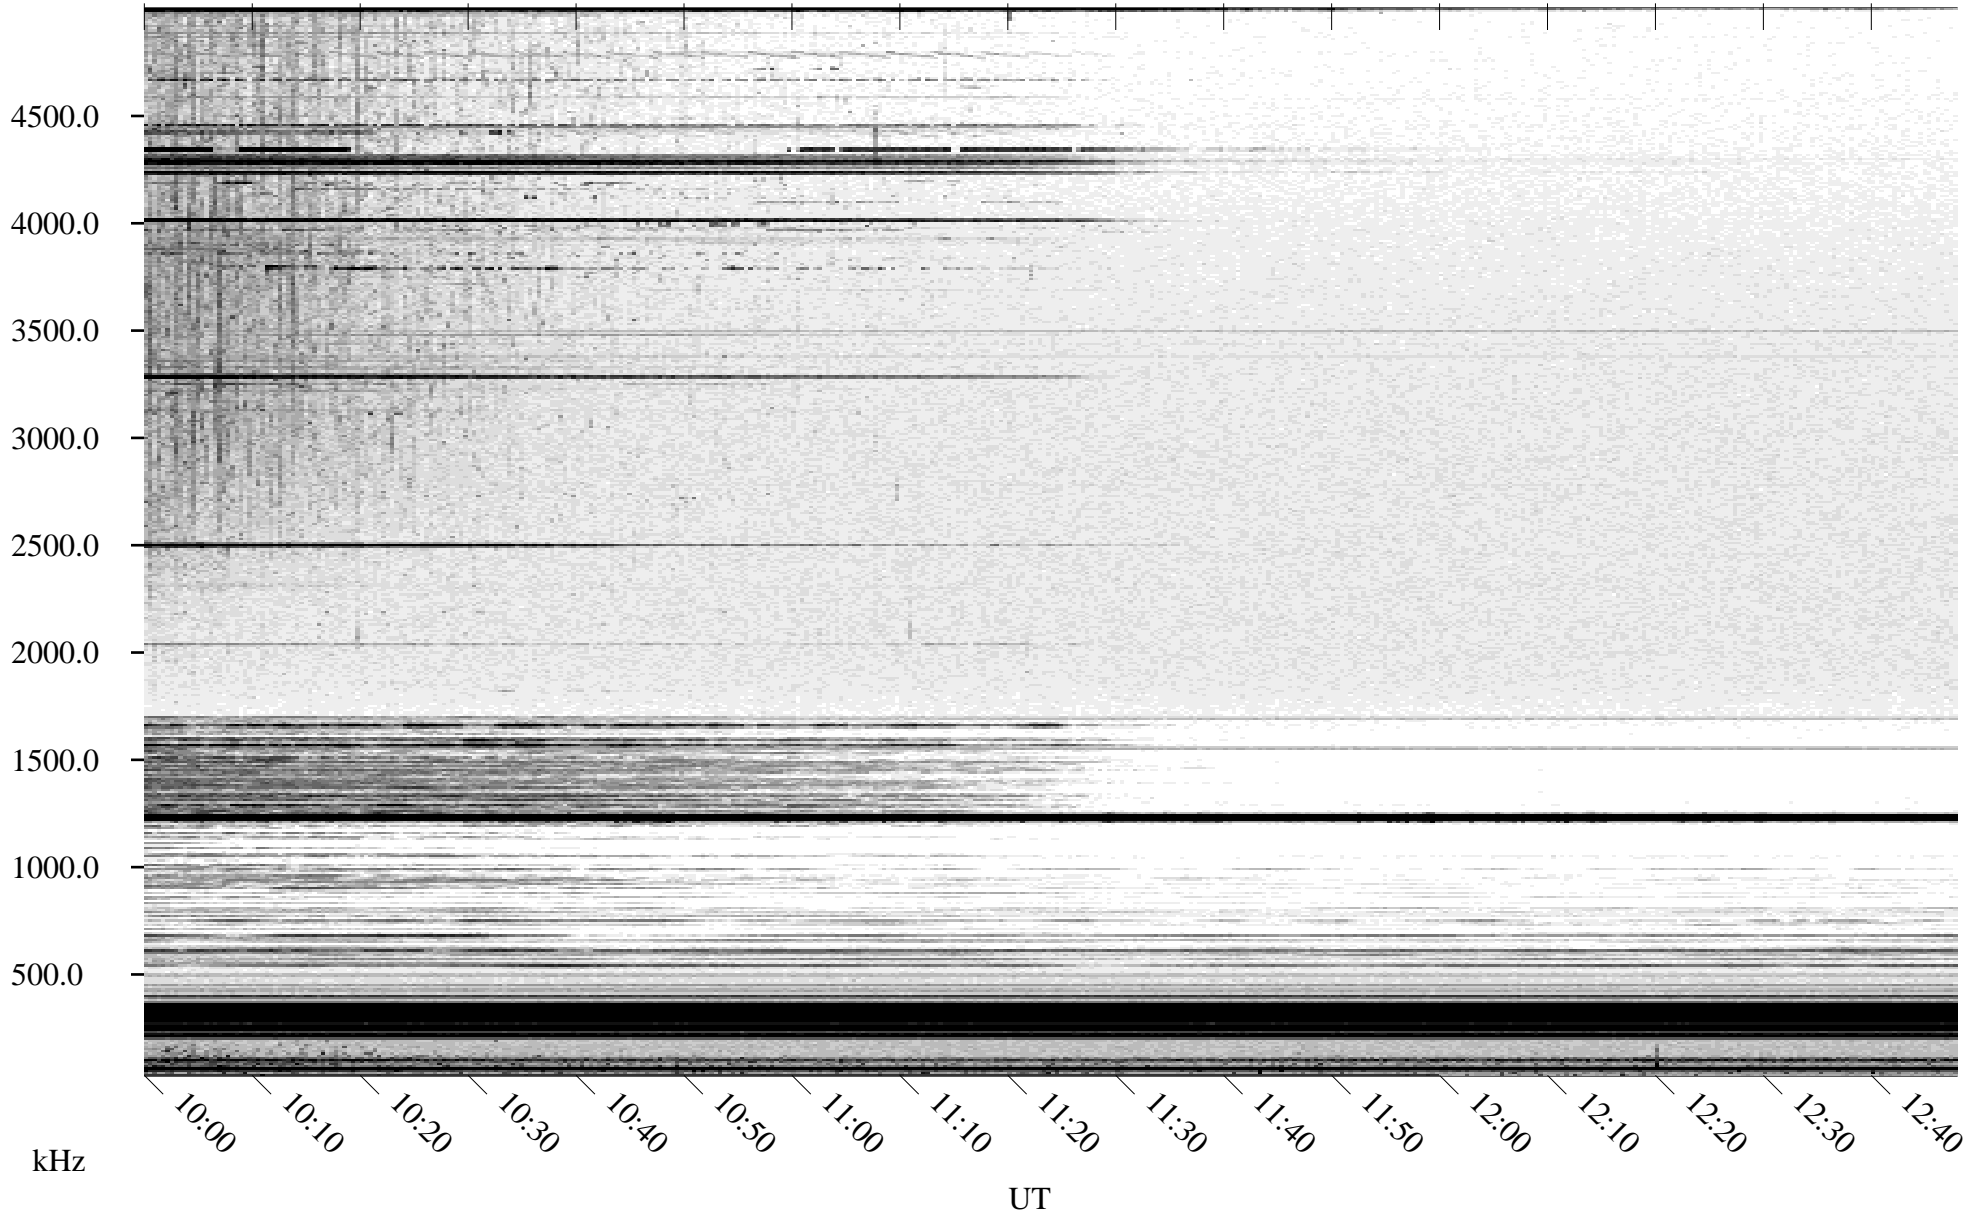

# 06/22/2004 Churchill, Manitoba

Linear Scale    Black = 161    White = 15

ch04173l.r00m max\_12

Page 4

# 06/22/2004 Churchill, Manitoba

Linear Scale    Black = 161    White = 15

ch04173l.r00m max\_12

Page 5

# 06/22/2004 Churchill, Manitoba

Linear Scale    Black = 161    White = 15

ch04173l.r00m max\_12

# 06/22/2004 Churchill, Manitoba

Linear Scale

Black = 161

White = 15

ch04173l.r00m max\_12

Page 7