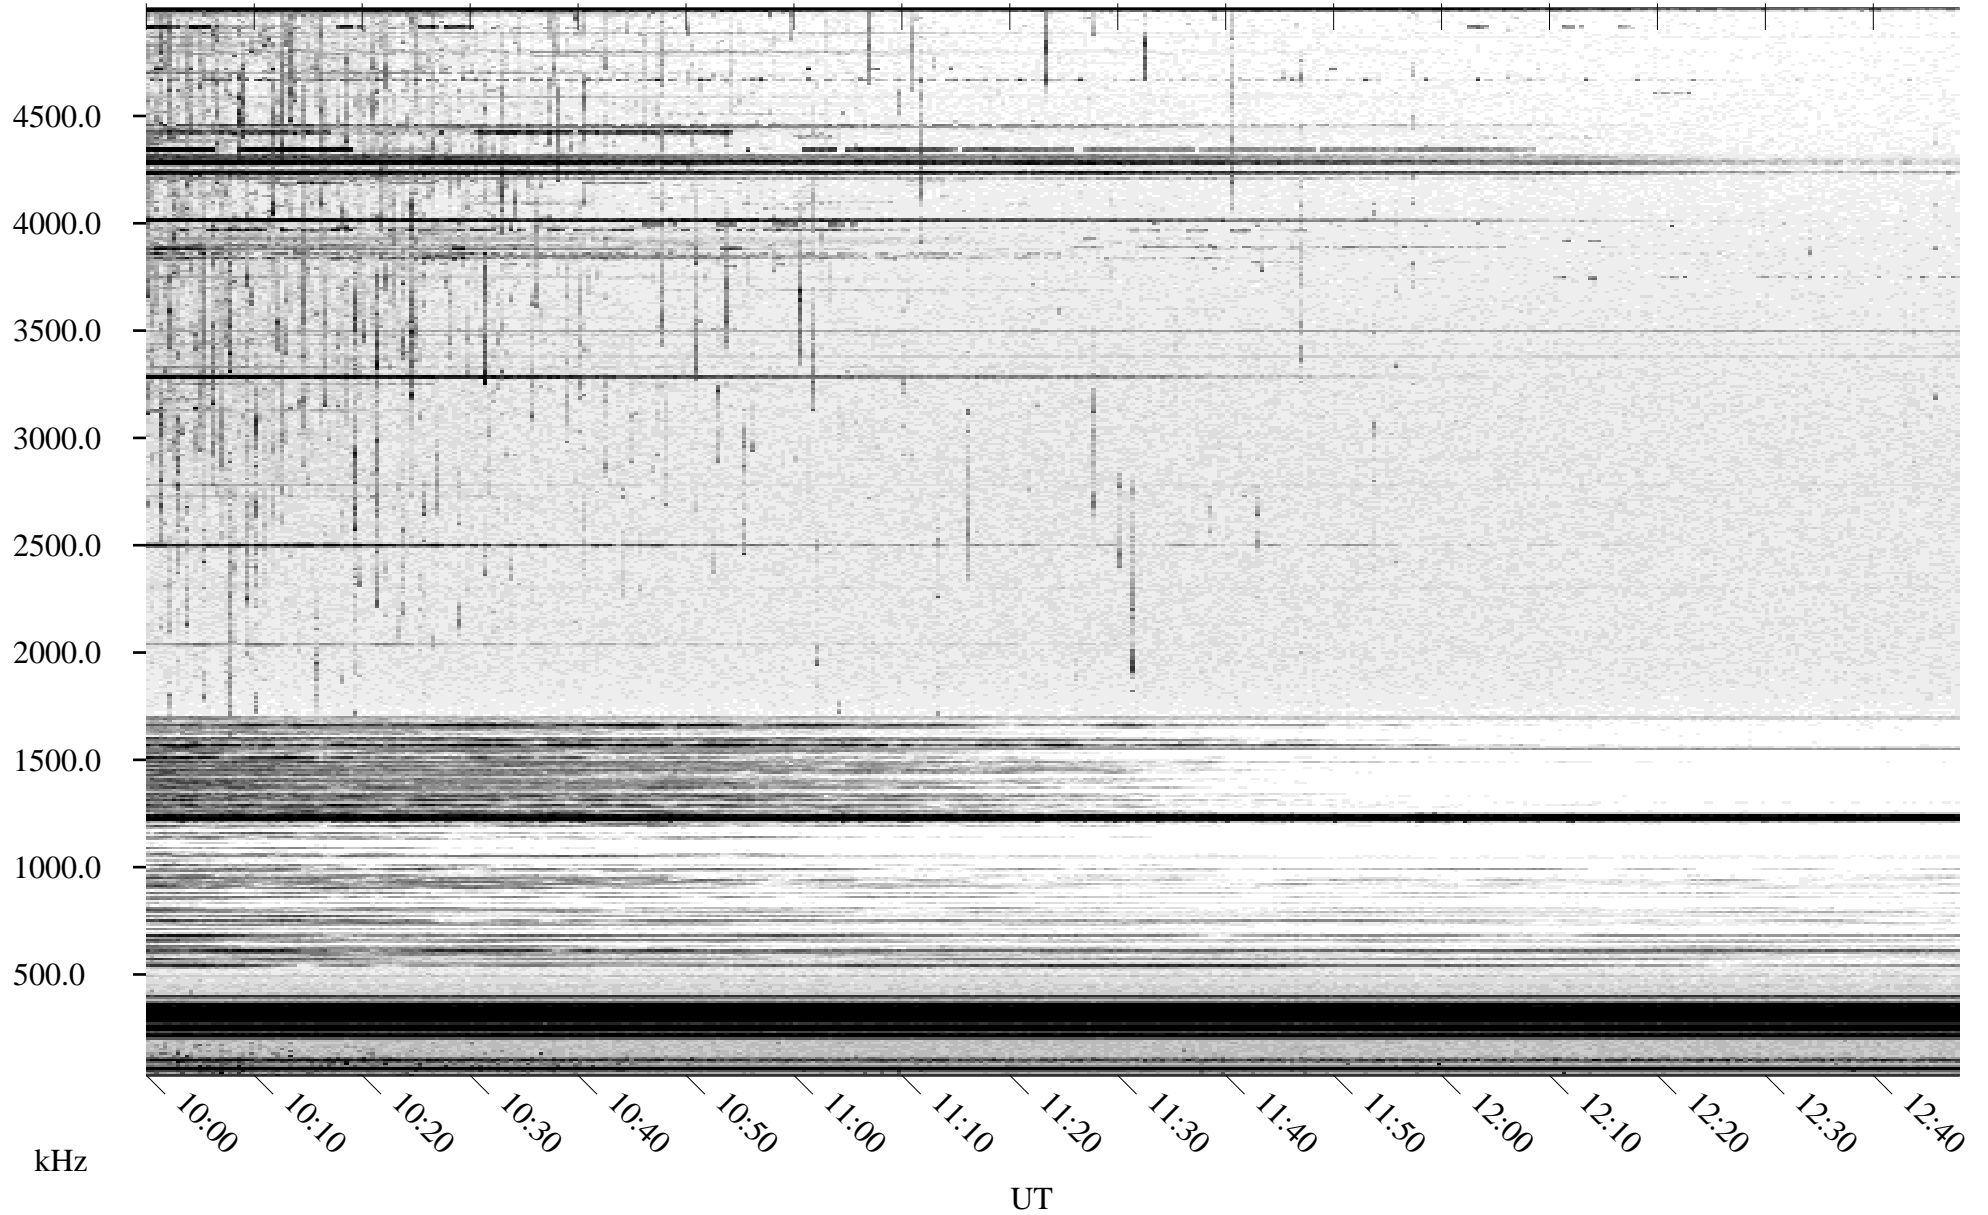

06/22/2004 Churchill, Manitoba

Linear Scale Black = 161 White = 15

ch04174l.r00m max_12

Page 1

06/22/2004 Churchill, Manitoba

Linear Scale Black = 161 White = 15

ch04174l.r00m max_12

06/23/2004 Churchill, Manitoba

Linear Scale Black = 161 White = 15

ch04174l.r00m max_12

Page 3

06/23/2004 Churchill, Manitoba

Linear Scale Black = 161 White = 15

ch04174l.r00m max_12

Page 4

06/23/2004 Churchill, Manitoba

Linear Scale Black = 161 White = 15

ch04174l.r00m max_12

Page 5

06/23/2004 Churchill, Manitoba

Linear Scale Black = 161 White = 15

ch04174l.r00m max_12

Page 6

06/23/2004 Churchill, Manitoba

Linear Scale Black = 161 White = 15

ch04174l.r00m max_12

Page 7

06/23/2004 Churchill, Manitoba

Linear Scale Black = 161 White = 15

ch04174l.r00m max_12