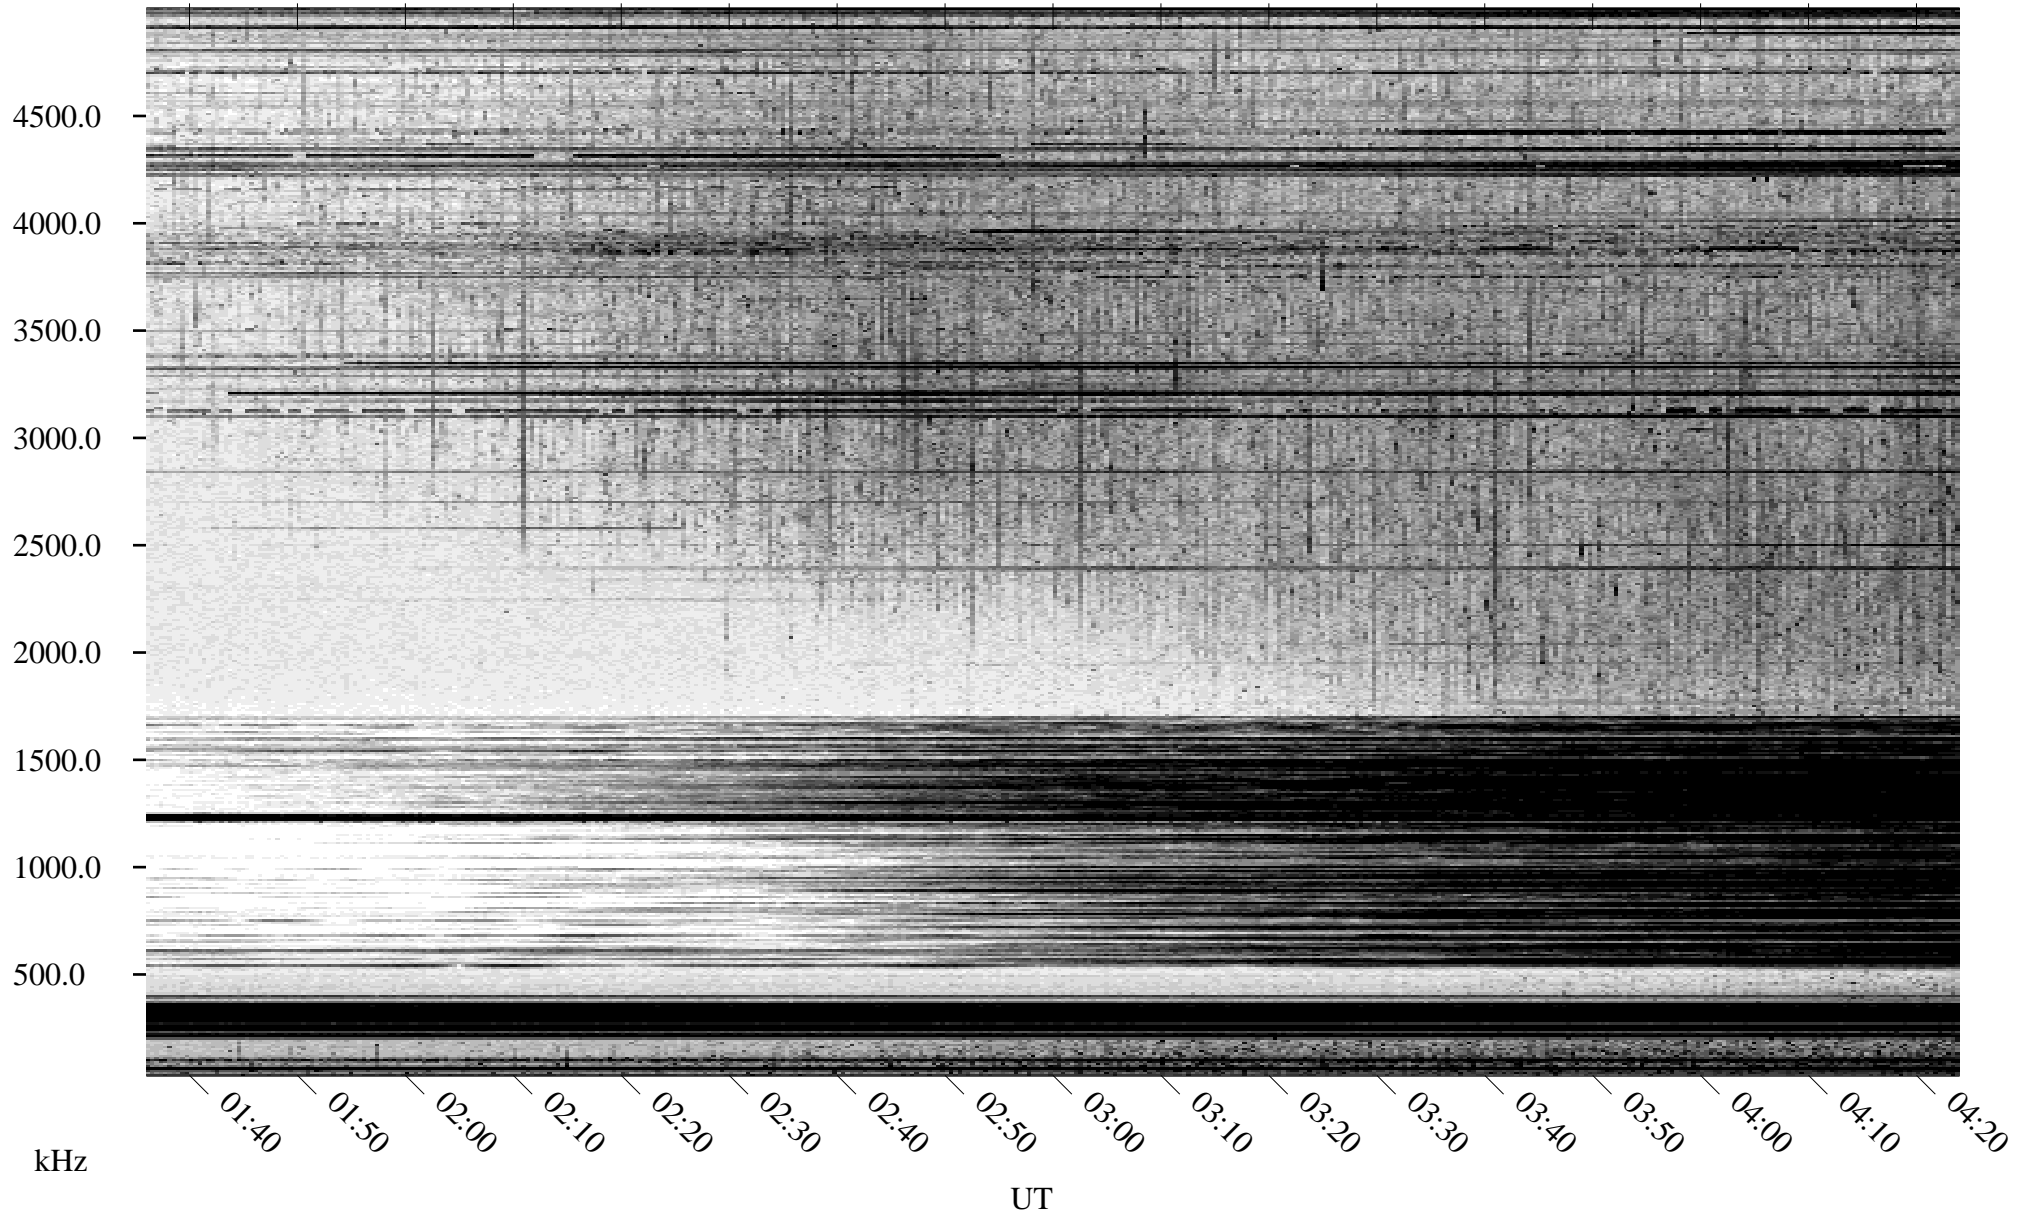

06/22/2004 Churchill, Manitoba

Linear Scale Black = 161 White = 15

ch04174l.r00m max_12

Page 1

06/22/2004 Churchill, Manitoba

Linear Scale Black = 161 White = 15

ch04174l.r00m max_12

06/23/2004 Churchill, Manitoba

Linear Scale Black = 161 White = 15

ch04174l.r00m max_12

Page 3

06/23/2004 Churchill, Manitoba

Linear Scale Black = 161 White = 15

ch04174l.r00m max_12

Page 4

06/23/2004 Churchill, Manitoba

Linear Scale Black = 161 White = 15

ch04174l.r00m max_12

Page 5

06/23/2004 Churchill, Manitoba

Linear Scale Black = 161 White = 15

ch04174l.r00m max_12

Page 6

06/23/2004 Churchill, Manitoba

Linear Scale Black = 161 White = 15

ch04174l.r00m max_12

Page 7

06/23/2004 Churchill, Manitoba

Linear Scale Black = 161 White = 15

ch04174l.r00m max_12