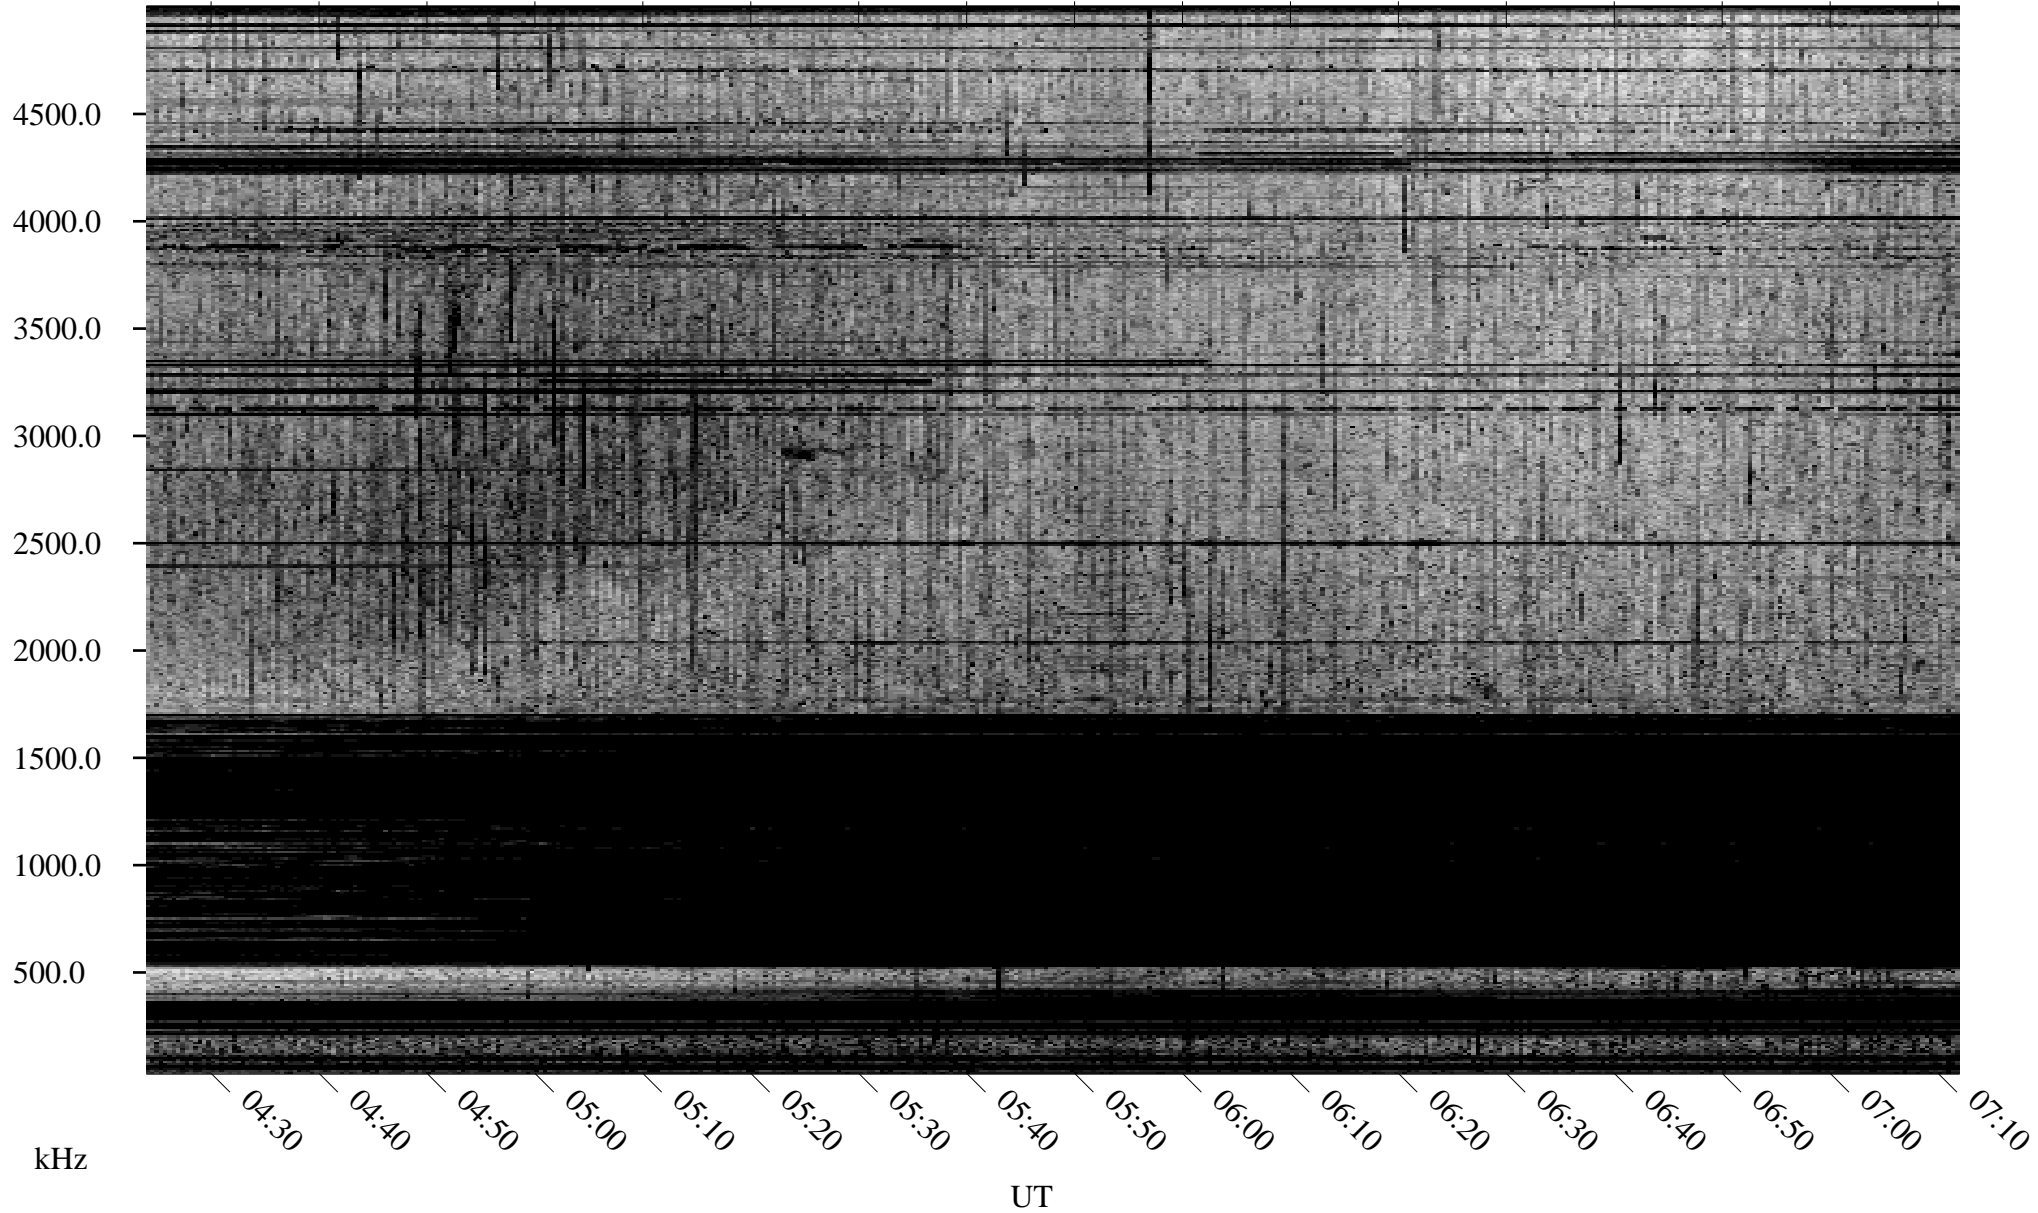

06/22/2004 Churchill, Manitoba

Linear Scale Black = 161 White = 15

ch04174l.r00m max_12

Page 1

06/22/2004 Churchill, Manitoba

Linear Scale Black = 161 White = 15

ch04174l.r00m max_12

06/23/2004 Churchill, Manitoba

Linear Scale Black = 161 White = 15

ch04174l.r00m max_12

Page 3

06/23/2004 Churchill, Manitoba

Linear Scale Black = 161 White = 15

ch04174l.r00m max_12

Page 4

06/23/2004 Churchill, Manitoba

Linear Scale Black = 161 White = 15

ch04174l.r00m max_12

Page 5

06/23/2004 Churchill, Manitoba

Linear Scale Black = 161 White = 15

ch04174l.r00m max_12

Page 6

06/23/2004 Churchill, Manitoba

Linear Scale Black = 161 White = 15

ch04174l.r00m max_12

Page 7

06/23/2004 Churchill, Manitoba

Linear Scale Black = 161 White = 15

ch04174l.r00m max_12