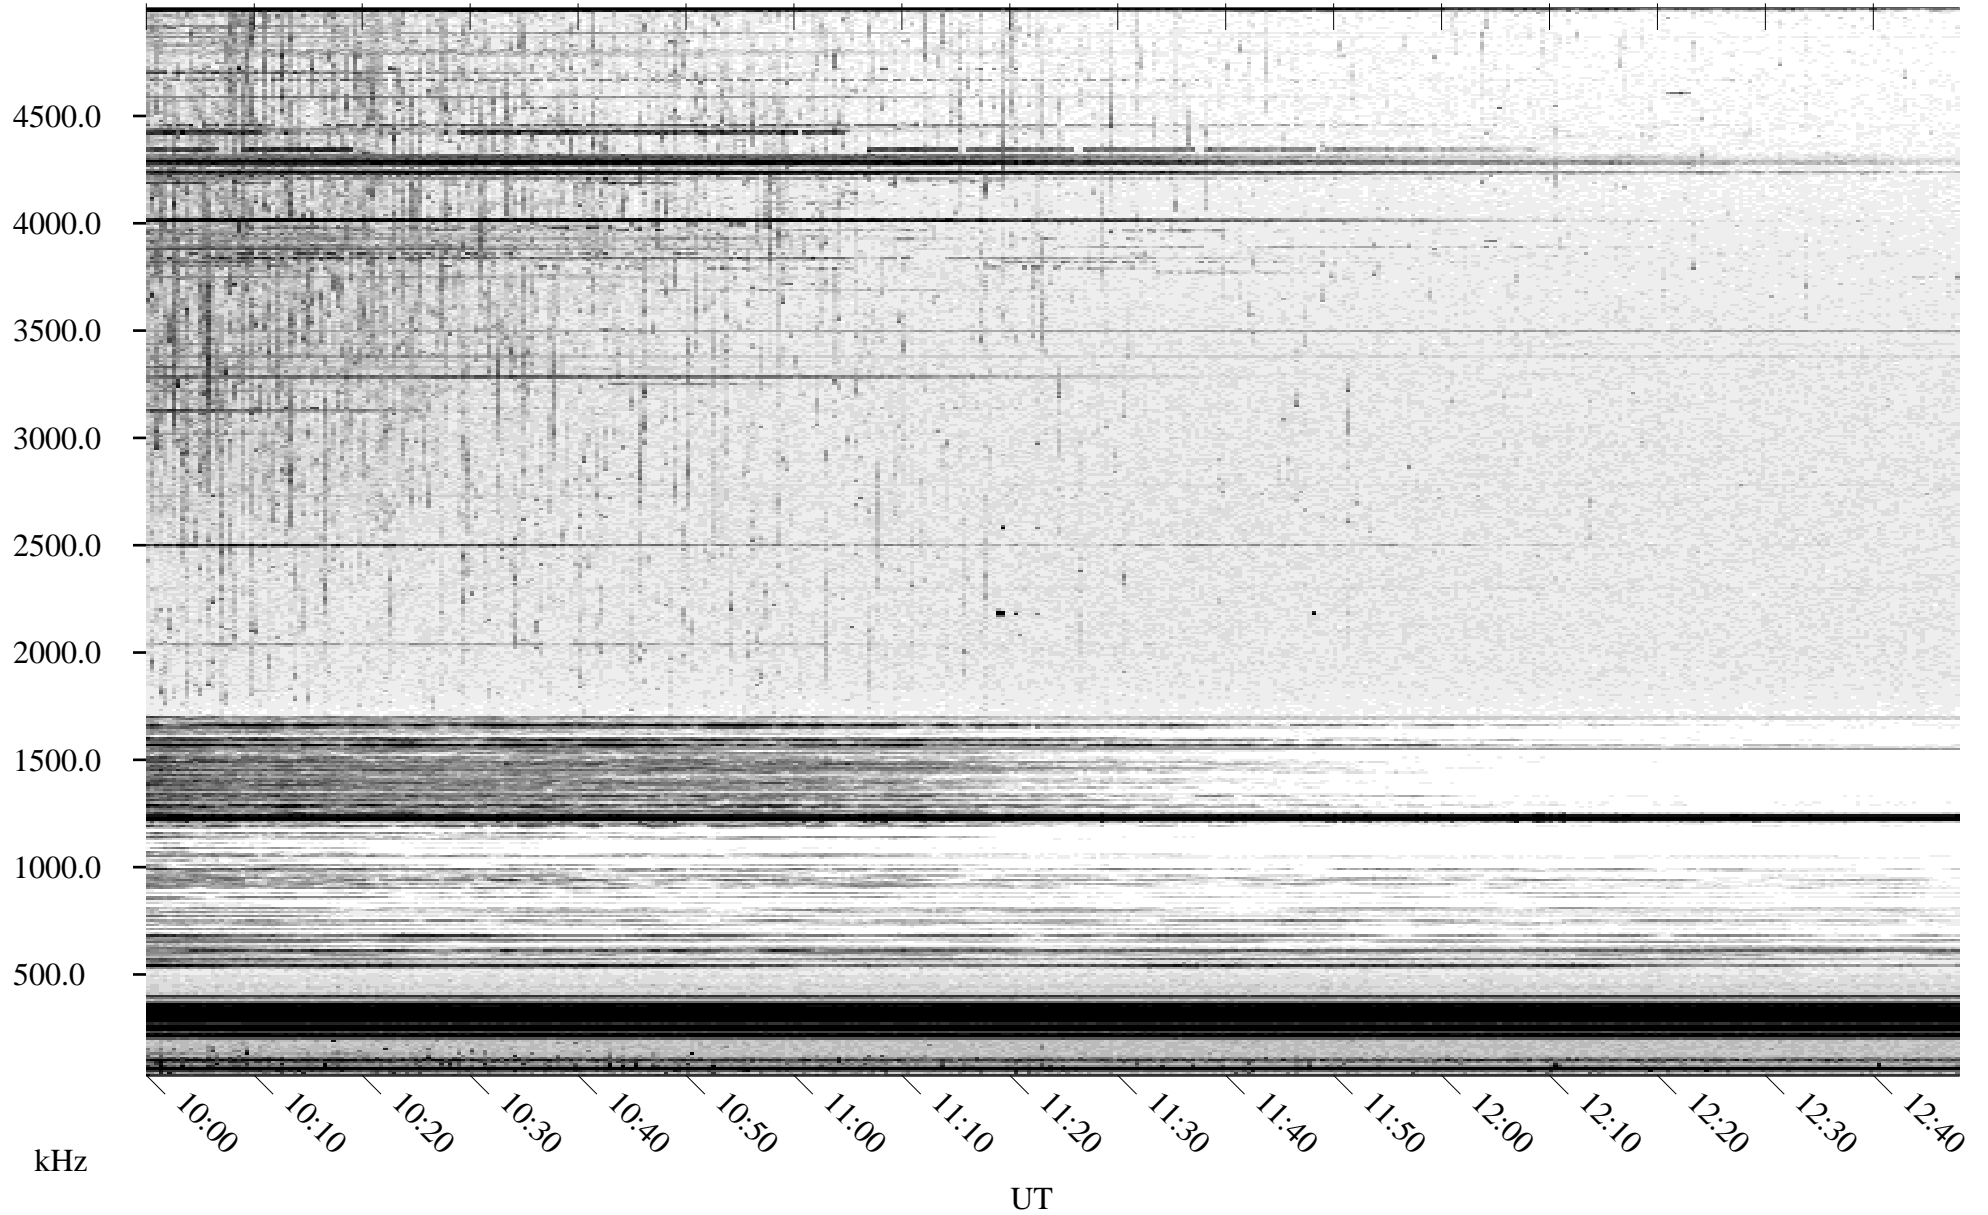

06/23/2004 Churchill, Manitoba

Linear Scale Black = 161 White = 15

ch04175l.r00m max_12

Page 1

06/23/2004 Churchill, Manitoba

Linear Scale Black = 161 White = 15

ch041751.r00m max_12

Page 2

06/24/2004 Churchill, Manitoba

Linear Scale Black = 161 White = 15

ch041751.r00m max_12

Page 3

06/24/2004 Churchill, Manitoba

Linear Scale Black = 161 White = 15

ch041751.r00m max_12

Page 4

06/24/2004 Churchill, Manitoba

Linear Scale Black = 161 White = 15

ch04175l.r00m max_12

Page 5

06/24/2004 Churchill, Manitoba

Linear Scale Black = 161 White = 15

ch04175l.r00m max_12

Page 6

06/24/2004 Churchill, Manitoba

Linear Scale Black = 161 White = 15

ch04175l.r00m max_12

Page 7

06/24/2004 Churchill, Manitoba

Linear Scale Black = 161 White = 15

ch041751.r00m max_12