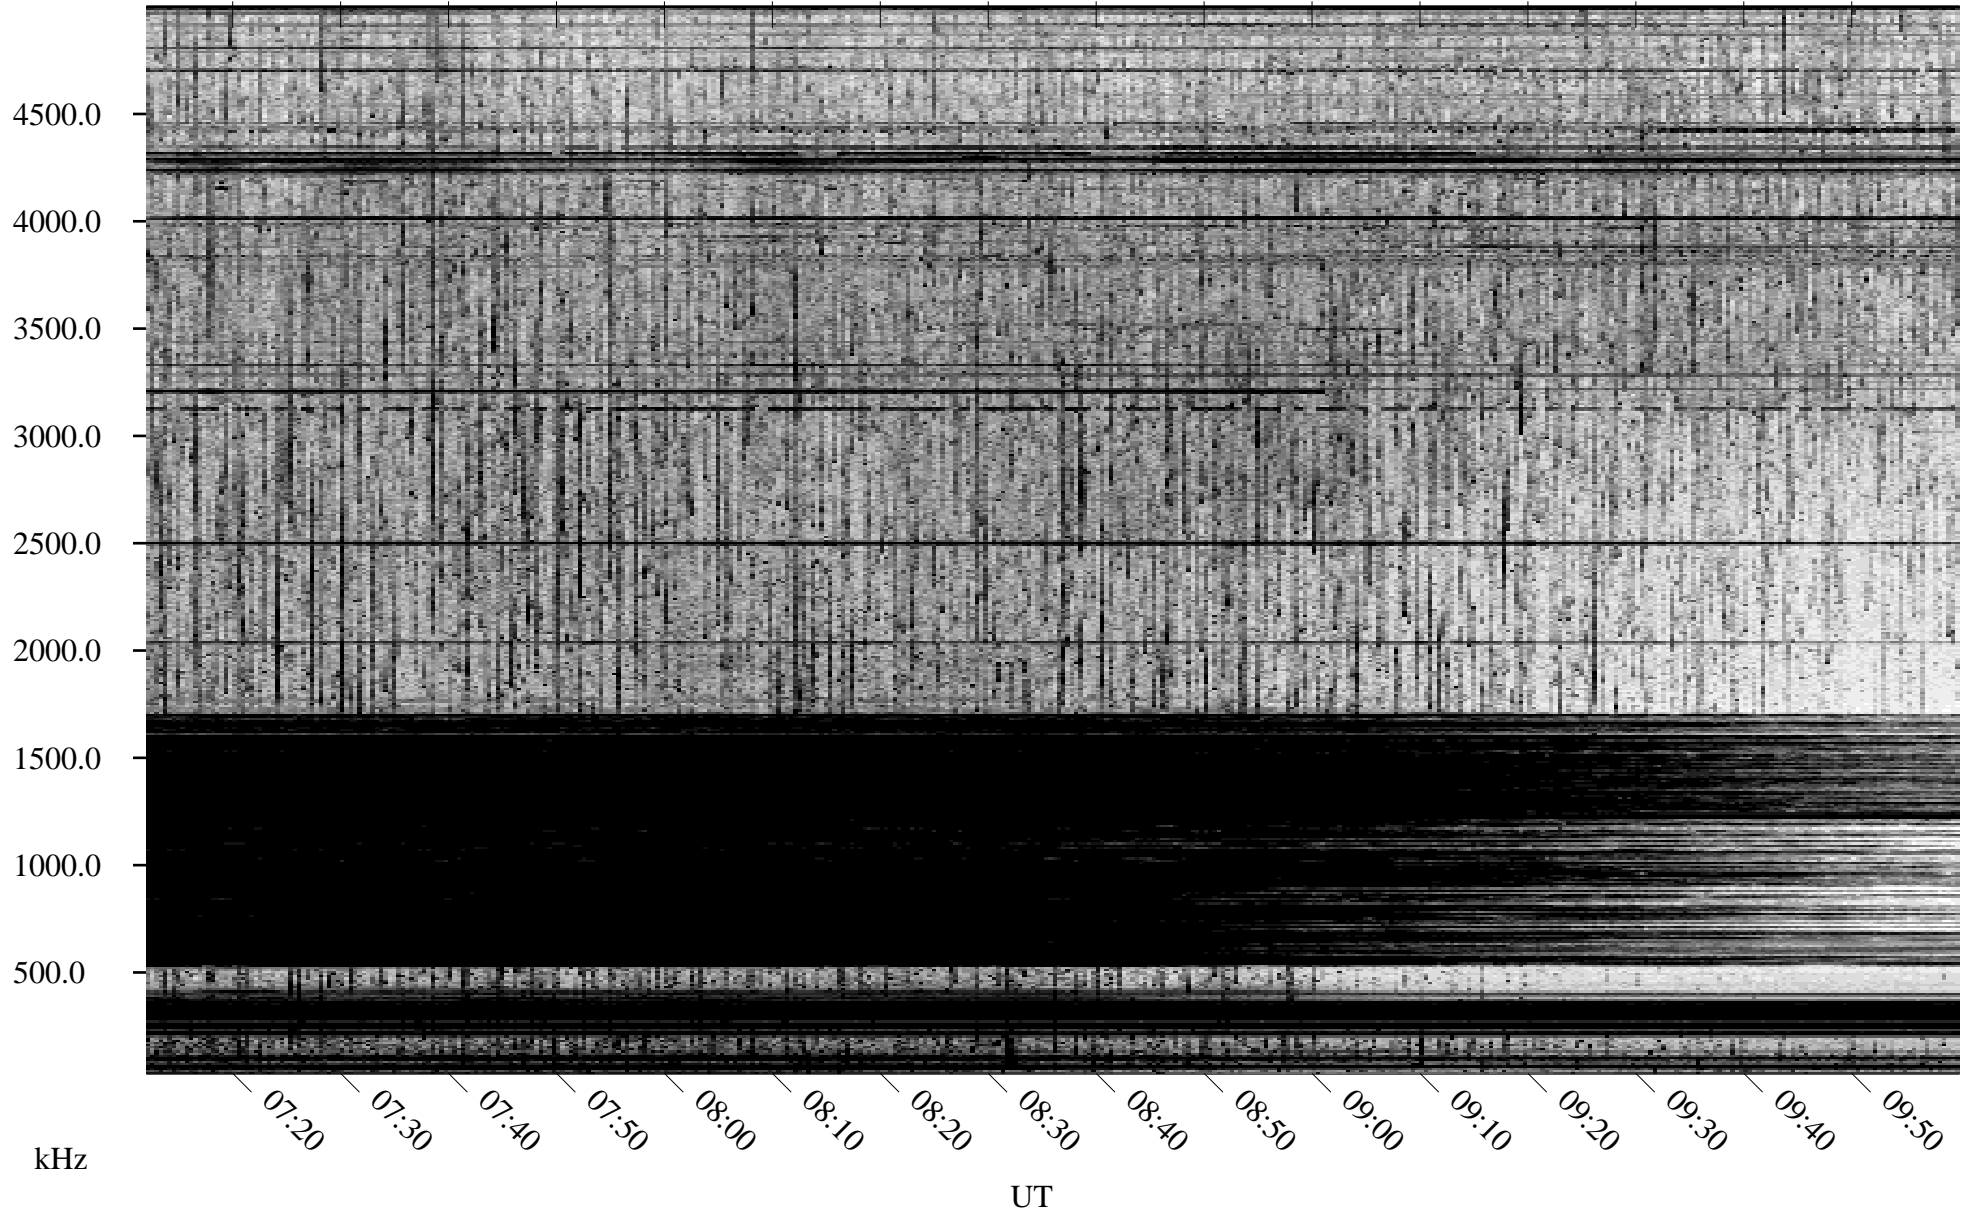

06/23/2004 Churchill, Manitoba

Linear Scale Black = 161 White = 15

ch04175l.r00m max_12

Page 1

06/23/2004 Churchill, Manitoba

Linear Scale Black = 161 White = 15

ch041751.r00m max_12

Page 2

06/24/2004 Churchill, Manitoba

Linear Scale Black = 161 White = 15

ch041751.r00m max_12

Page 3

06/24/2004 Churchill, Manitoba

Linear Scale Black = 161 White = 15

ch041751.r00m max_12

Page 4

06/24/2004 Churchill, Manitoba

Linear Scale Black = 161 White = 15

ch04175l.r00m max_12

Page 5

06/24/2004 Churchill, Manitoba

Linear Scale Black = 161 White = 15

ch04175l.r00m max_12

Page 6

06/24/2004 Churchill, Manitoba

Linear Scale Black = 161 White = 15

ch04175l.r00m max_12

Page 7

06/24/2004 Churchill, Manitoba

Linear Scale Black = 161 White = 15

ch041751.r00m max_12