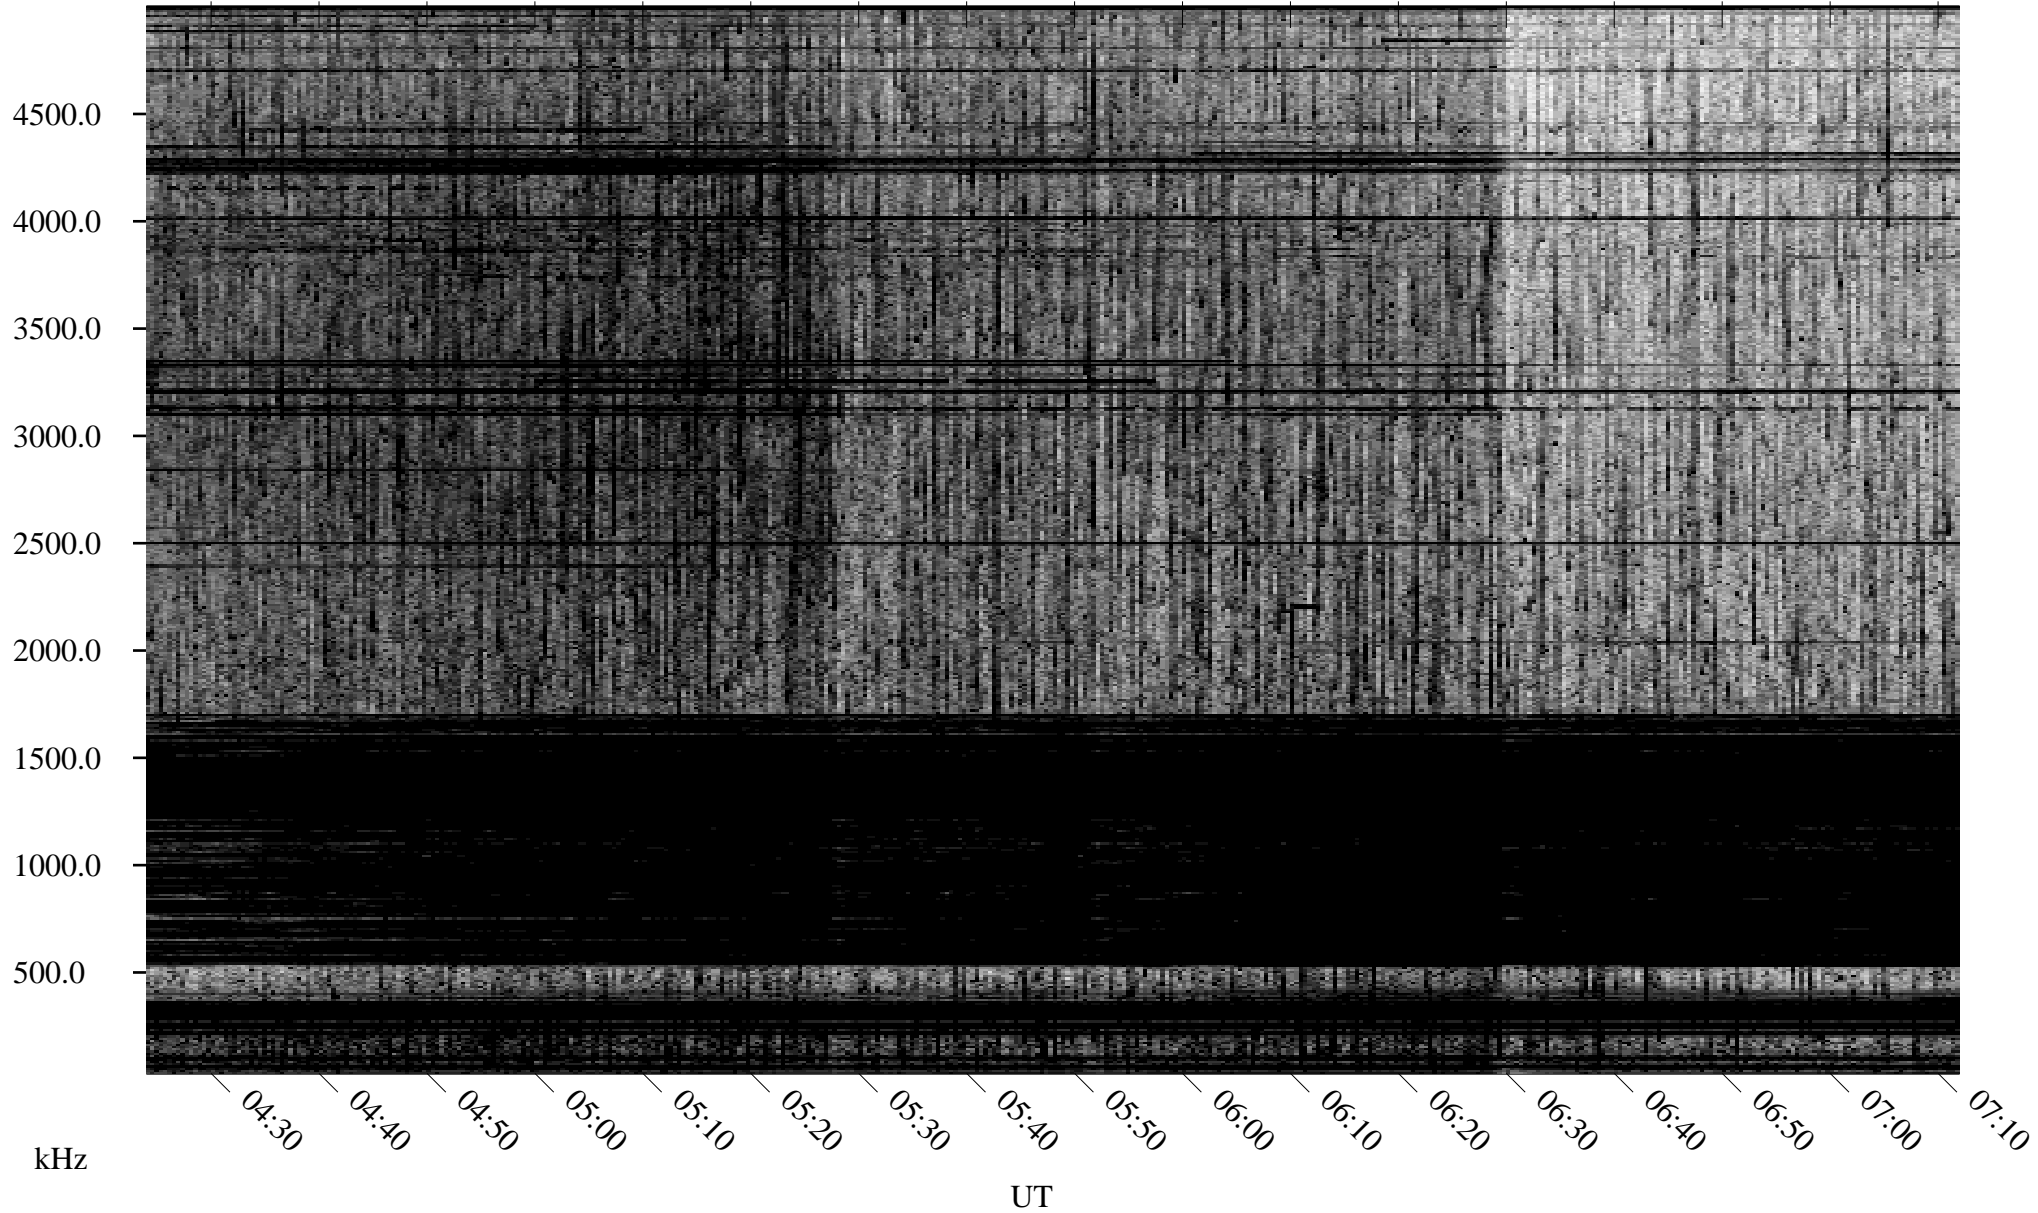

06/23/2004 Churchill, Manitoba

Linear Scale Black = 161 White = 15

ch04175l.r00m max_12

Page 1

06/23/2004 Churchill, Manitoba

Linear Scale Black = 161 White = 15

ch041751.r00m max_12

Page 2

06/24/2004 Churchill, Manitoba

Linear Scale Black = 161 White = 15

ch041751.r00m max_12

Page 3

06/24/2004 Churchill, Manitoba

Linear Scale Black = 161 White = 15

ch041751.r00m max_12

Page 4

06/24/2004 Churchill, Manitoba

Linear Scale Black = 161 White = 15

ch04175l.r00m max_12

Page 5

06/24/2004 Churchill, Manitoba

Linear Scale Black = 161 White = 15

ch04175l.r00m max_12

Page 6

06/24/2004 Churchill, Manitoba

Linear Scale Black = 161 White = 15

ch04175l.r00m max_12

Page 7

06/24/2004 Churchill, Manitoba

Linear Scale Black = 161 White = 15

ch041751.r00m max_12