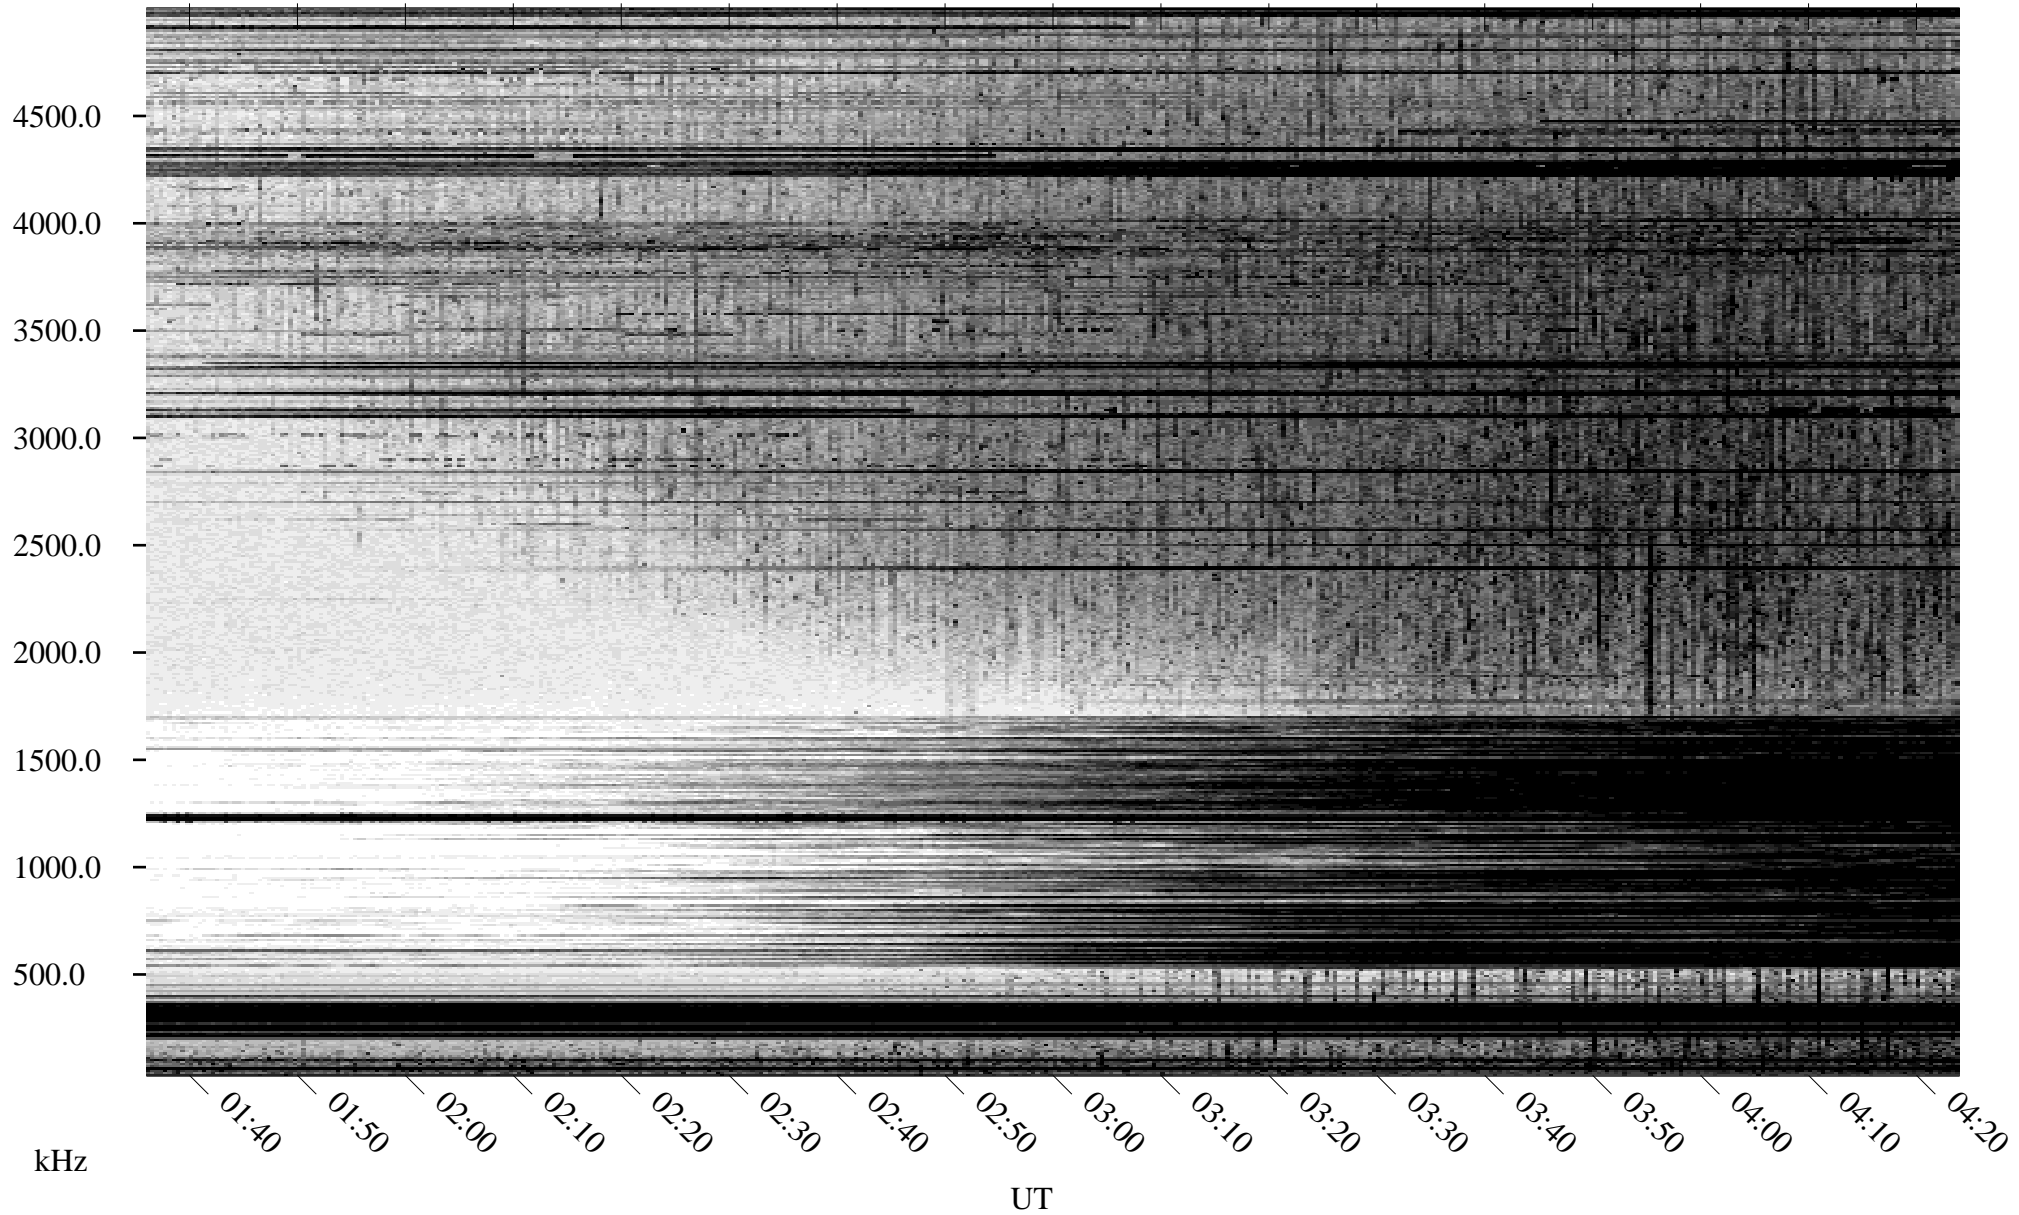

06/24/2004 Churchill, Manitoba

Linear Scale Black = 161 White = 15

ch04176l.r00m max_12

Page 1

06/24/2004 Churchill, Manitoba

Linear Scale Black = 161 White = 15

ch04176l.r00m max_12

Page 2

06/25/2004 Churchill, Manitoba

Linear Scale Black = 161 White = 15

ch04176l.r00m max_12

Page 3

06/25/2004 Churchill, Manitoba

Linear Scale Black = 161 White = 15

ch04176l.r00m max_12

Page 4

06/25/2004 Churchill, Manitoba

Linear Scale Black = 161 White = 15

ch04176l.r00m max_12

Page 5

06/25/2004 Churchill, Manitoba

Linear Scale Black = 161 White = 15

ch04176l.r00m max_12

Page 6

06/25/2004 Churchill, Manitoba

Linear Scale Black = 161 White = 15

ch04176l.r00m max_12

Page 7

06/25/2004 Churchill, Manitoba

Linear Scale Black = 161 White = 15

ch04176l.r00m max_12