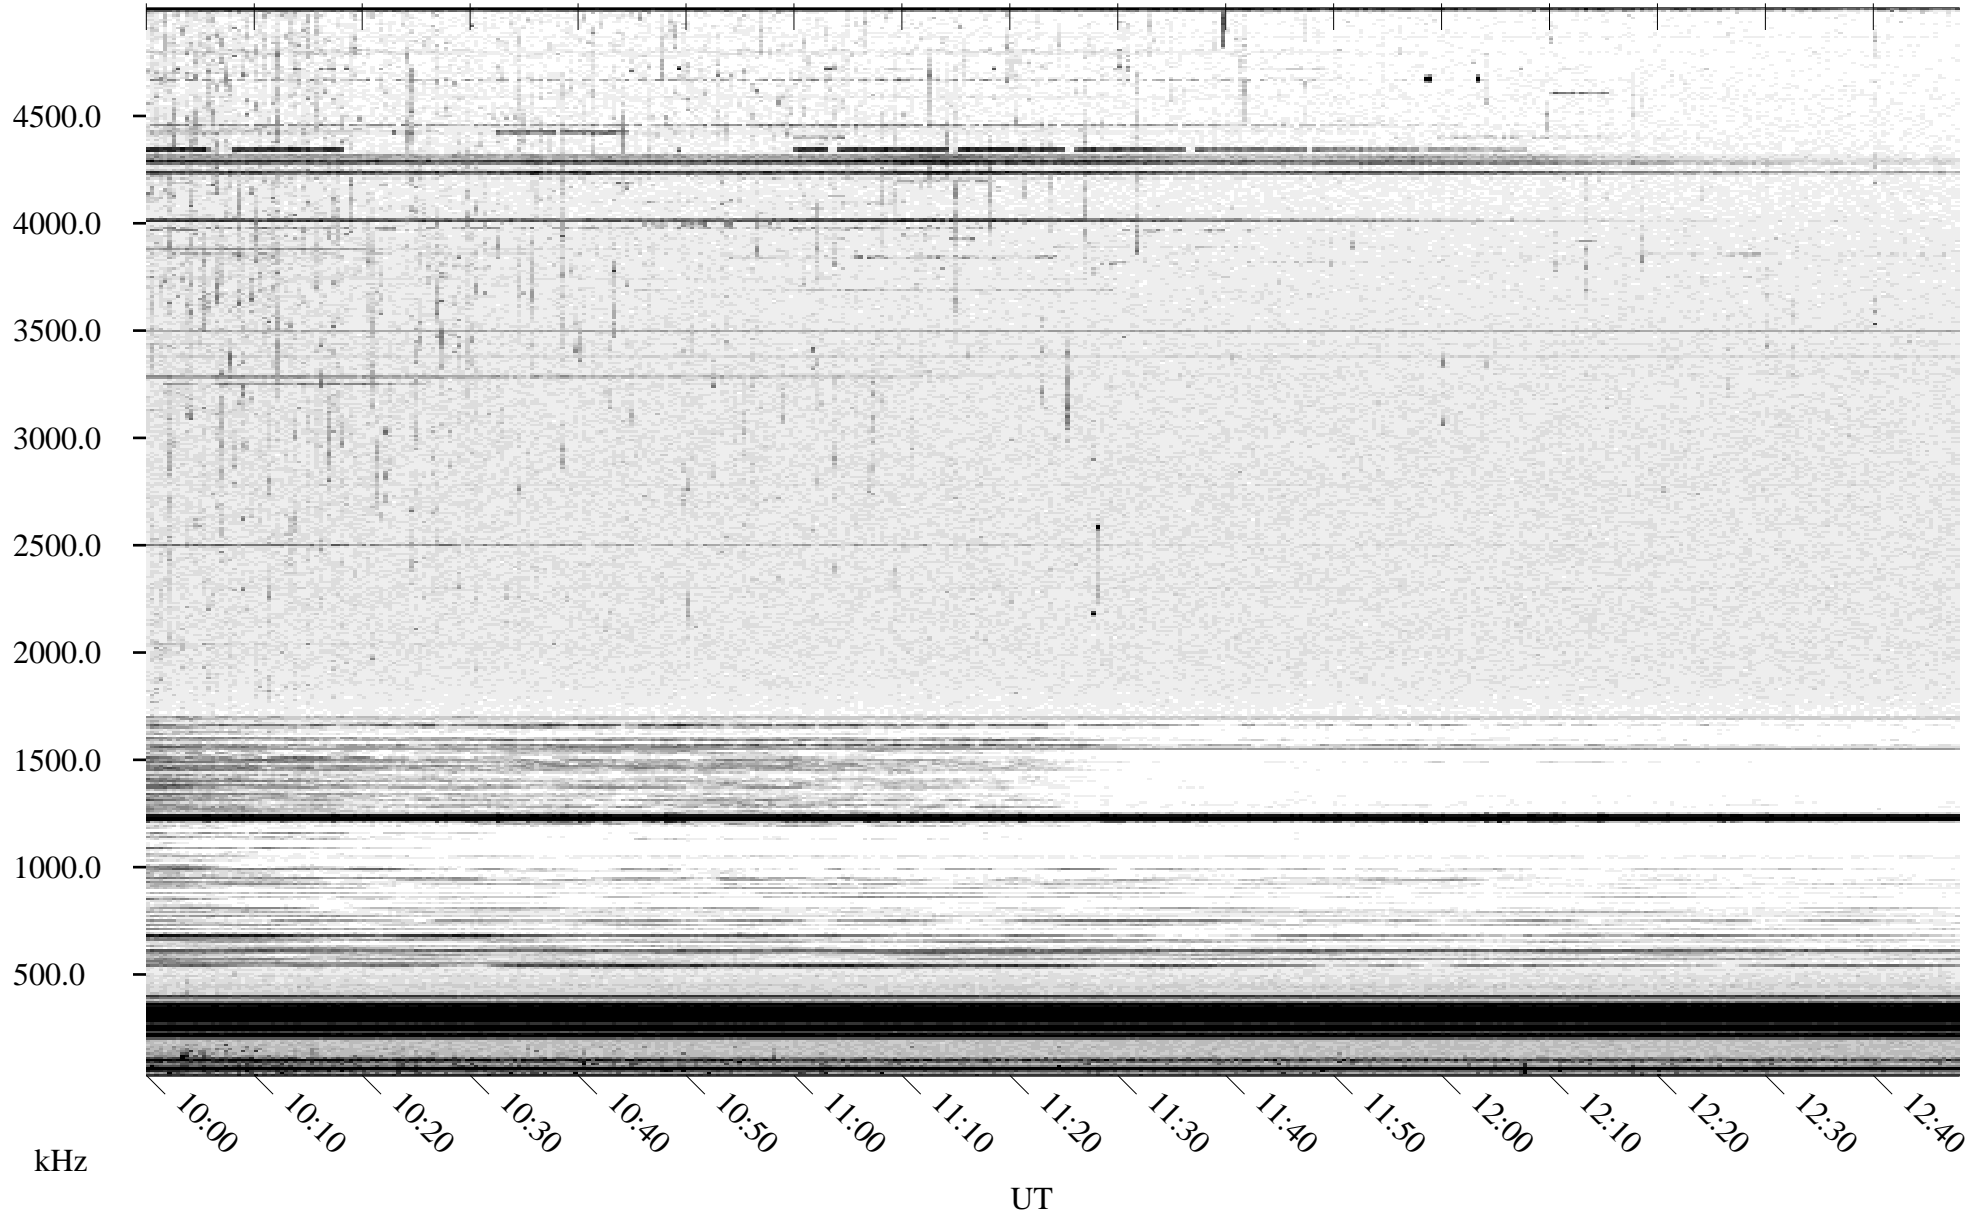

06/24/2004 Churchill, Manitoba

Linear Scale Black = 161 White = 15

ch04176l.r00m max_12

Page 1

06/24/2004 Churchill, Manitoba

Linear Scale Black = 161 White = 15

ch04176l.r00m max_12

Page 2

06/25/2004 Churchill, Manitoba

Linear Scale Black = 161 White = 15

ch04176l.r00m max_12

Page 3

06/25/2004 Churchill, Manitoba

Linear Scale Black = 161 White = 15

ch04176l.r00m max_12

Page 4

06/25/2004 Churchill, Manitoba

Linear Scale Black = 161 White = 15

ch04176l.r00m max_12

Page 5

06/25/2004 Churchill, Manitoba

Linear Scale Black = 161 White = 15

ch04176l.r00m max_12

Page 6

06/25/2004 Churchill, Manitoba

Linear Scale Black = 161 White = 15

ch04176l.r00m max_12

Page 7

06/25/2004 Churchill, Manitoba

Linear Scale Black = 161 White = 15

ch04176l.r00m max_12