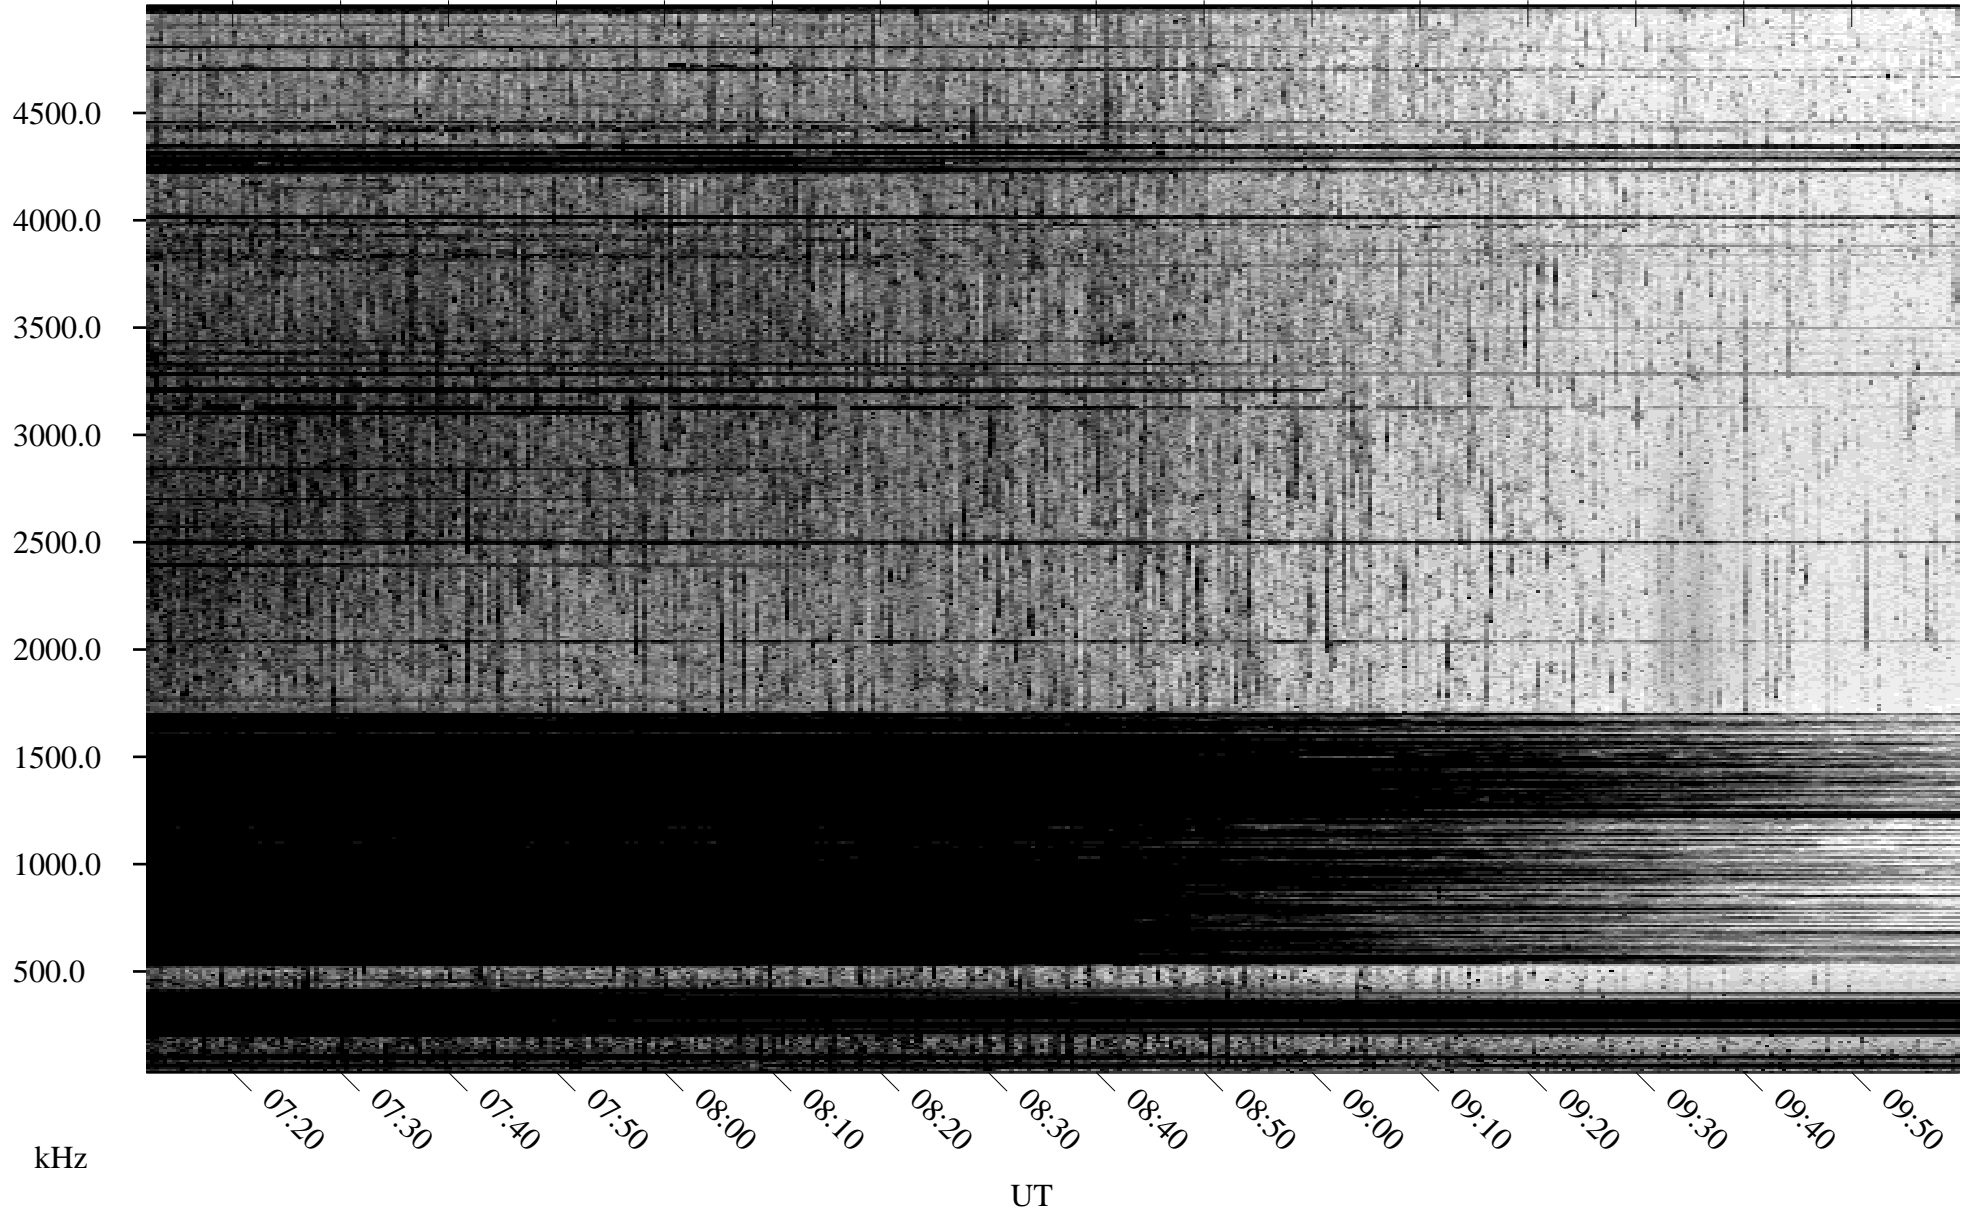

06/24/2004 Churchill, Manitoba

Linear Scale Black = 161 White = 15

ch04176l.r00m max_12

Page 1

06/24/2004 Churchill, Manitoba

Linear Scale Black = 161 White = 15

ch04176l.r00m max_12

Page 2

06/25/2004 Churchill, Manitoba

Linear Scale Black = 161 White = 15

ch04176l.r00m max_12

Page 3

06/25/2004 Churchill, Manitoba

Linear Scale Black = 161 White = 15

ch04176l.r00m max_12

Page 4

06/25/2004 Churchill, Manitoba

Linear Scale Black = 161 White = 15

ch04176l.r00m max_12

Page 5

06/25/2004 Churchill, Manitoba

Linear Scale Black = 161 White = 15

ch04176l.r00m max_12

Page 6

06/25/2004 Churchill, Manitoba

Linear Scale Black = 161 White = 15

ch04176l.r00m max_12

Page 7

06/25/2004 Churchill, Manitoba

Linear Scale Black = 161 White = 15

ch04176l.r00m max_12