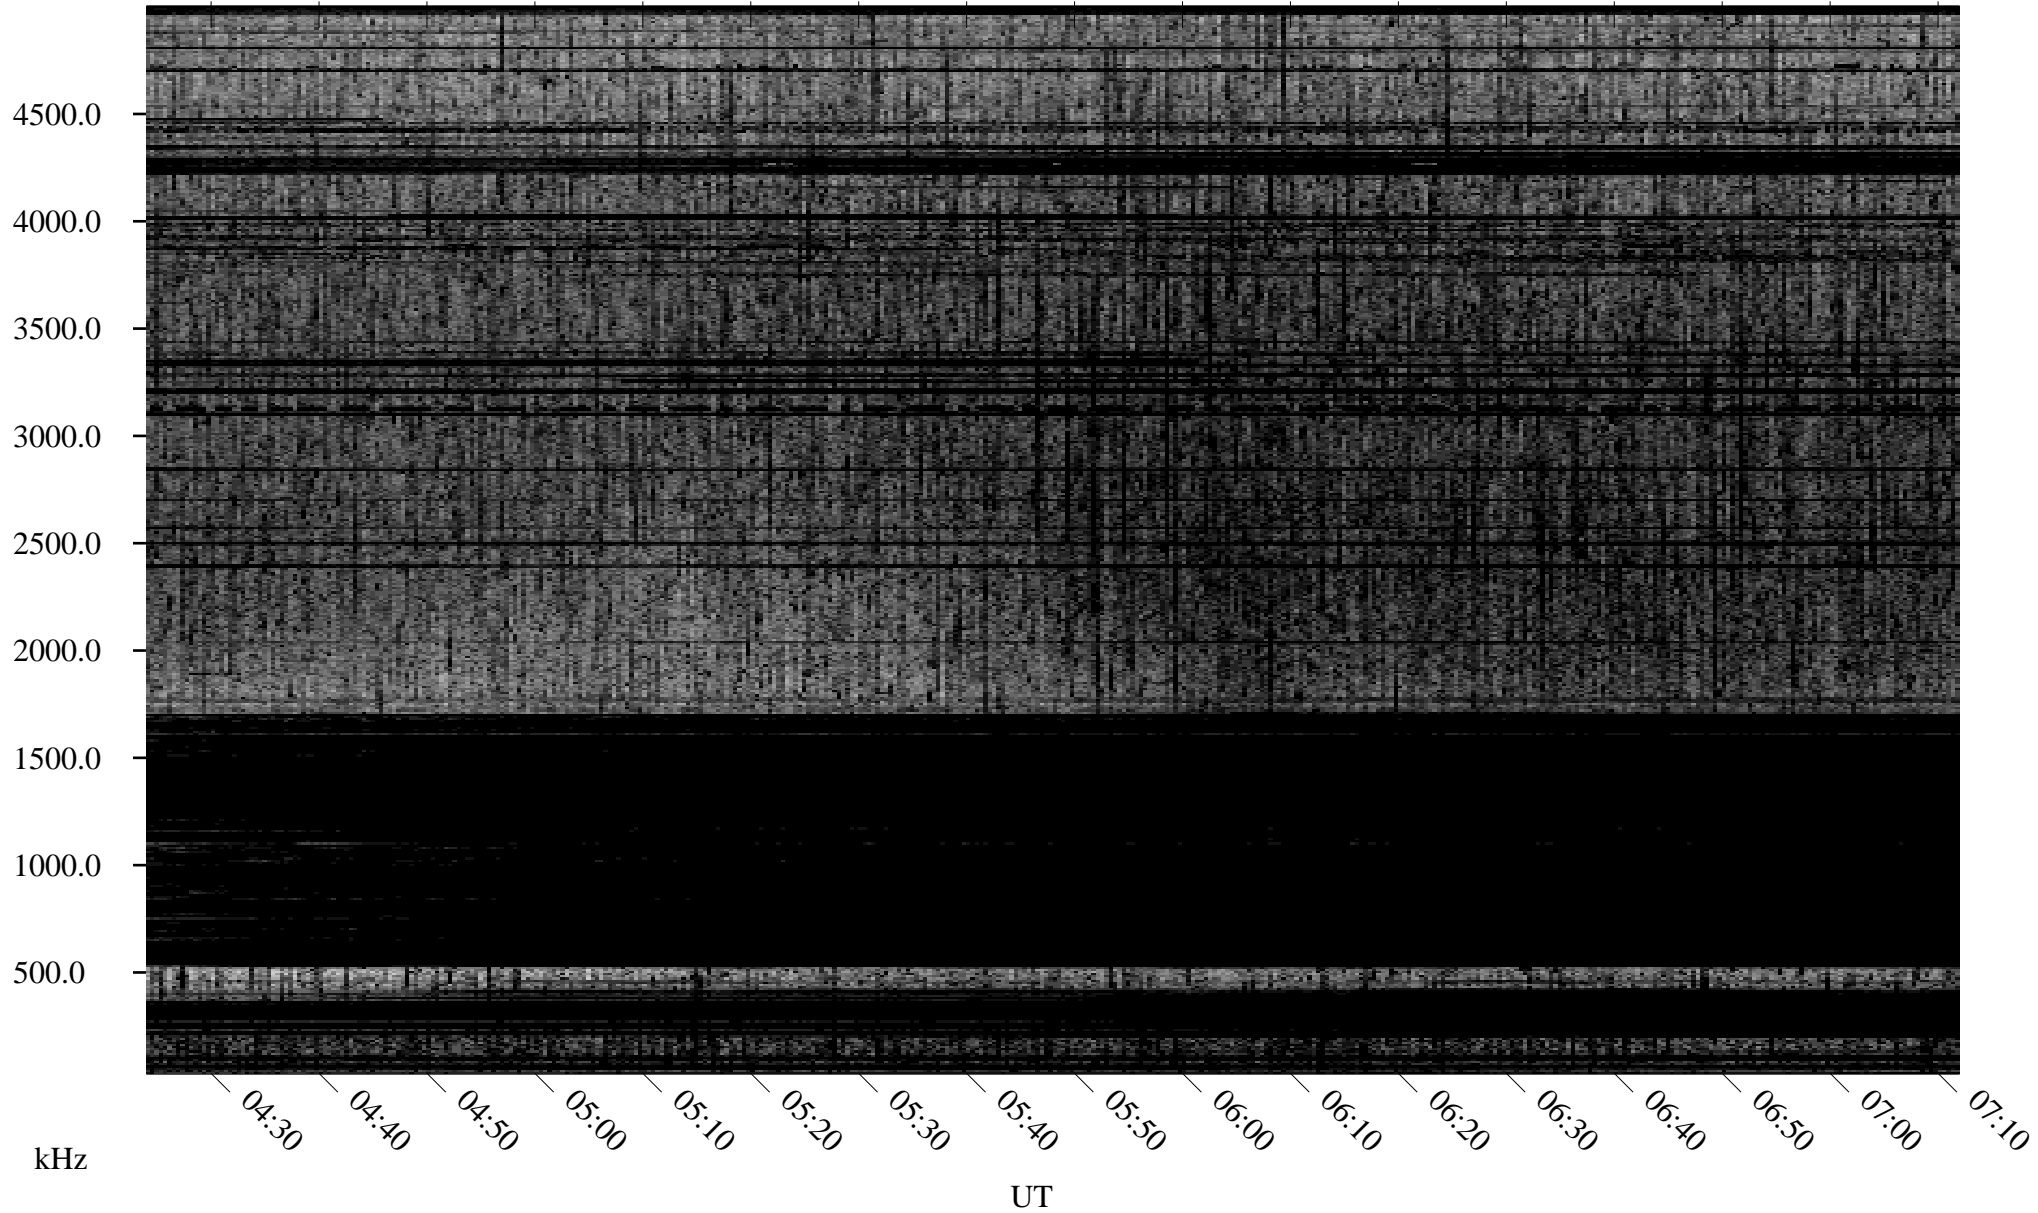

06/24/2004 Churchill, Manitoba

Linear Scale Black = 161 White = 15

ch04176l.r00m max_12

Page 1

06/24/2004 Churchill, Manitoba

Linear Scale Black = 161 White = 15

ch04176l.r00m max_12

Page 2

06/25/2004 Churchill, Manitoba

Linear Scale Black = 161 White = 15

ch04176l.r00m max_12

Page 3

06/25/2004 Churchill, Manitoba

Linear Scale Black = 161 White = 15

ch04176l.r00m max_12

Page 4

06/25/2004 Churchill, Manitoba

Linear Scale Black = 161 White = 15

ch04176l.r00m max_12

Page 5

06/25/2004 Churchill, Manitoba

Linear Scale Black = 161 White = 15

ch04176l.r00m max_12

Page 6

06/25/2004 Churchill, Manitoba

Linear Scale Black = 161 White = 15

ch04176l.r00m max_12

Page 7

06/25/2004 Churchill, Manitoba

Linear Scale Black = 161 White = 15

ch04176l.r00m max_12