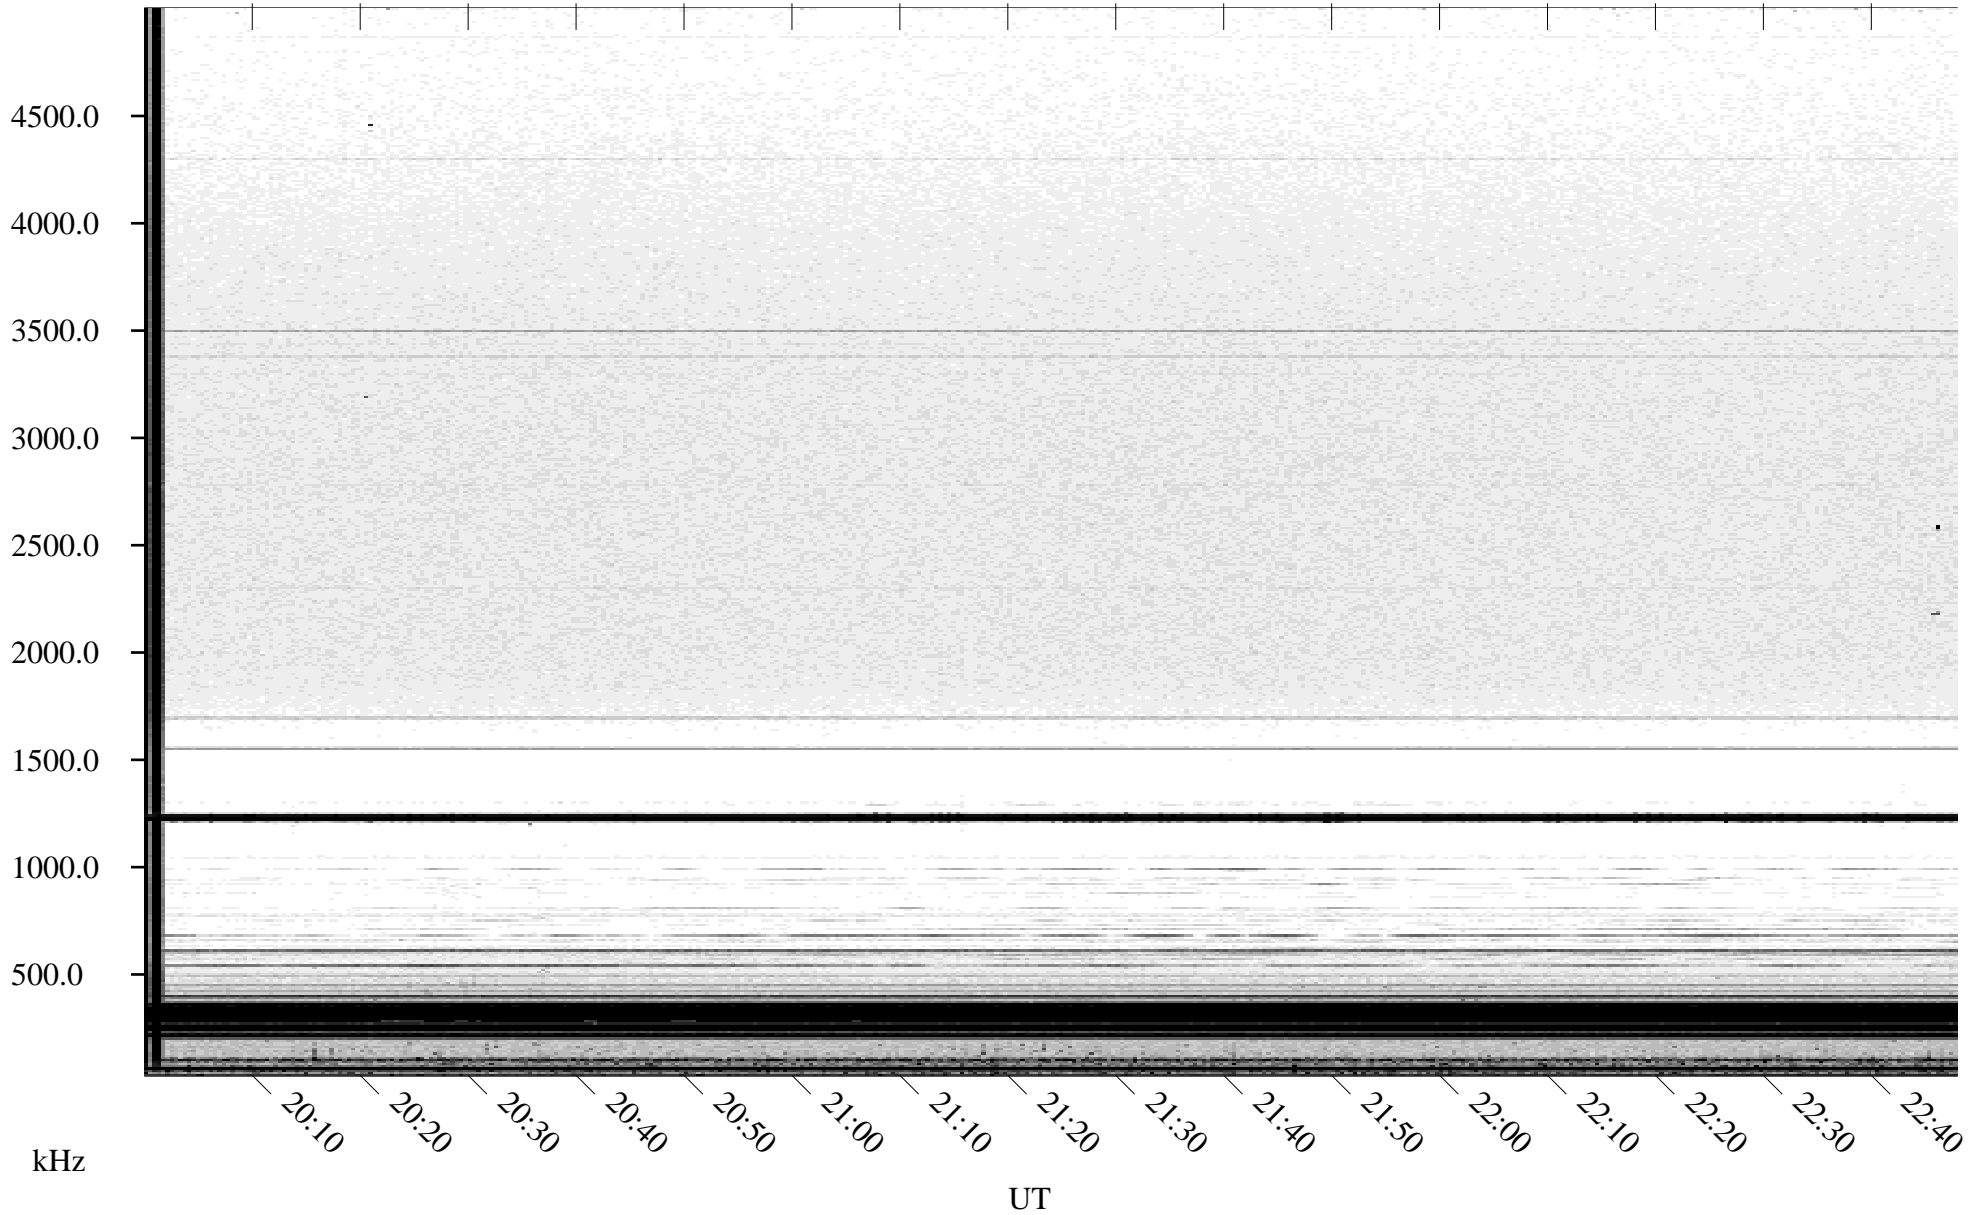

06/24/2004 Churchill, Manitoba

Linear Scale Black = 161 White = 15

ch04176l.r00m max_12

Page 1

06/24/2004 Churchill, Manitoba

Linear Scale Black = 161 White = 15

ch04176l.r00m max_12

Page 2

06/25/2004 Churchill, Manitoba

Linear Scale Black = 161 White = 15

ch04176l.r00m max_12

Page 3

06/25/2004 Churchill, Manitoba

Linear Scale Black = 161 White = 15

ch04176l.r00m max_12

Page 4

06/25/2004 Churchill, Manitoba

Linear Scale Black = 161 White = 15

ch04176l.r00m max_12

Page 5

06/25/2004 Churchill, Manitoba

Linear Scale Black = 161 White = 15

ch04176l.r00m max_12

Page 6

06/25/2004 Churchill, Manitoba

Linear Scale Black = 161 White = 15

ch04176l.r00m max_12

Page 7

06/25/2004 Churchill, Manitoba

Linear Scale Black = 161 White = 15

ch04176l.r00m max_12