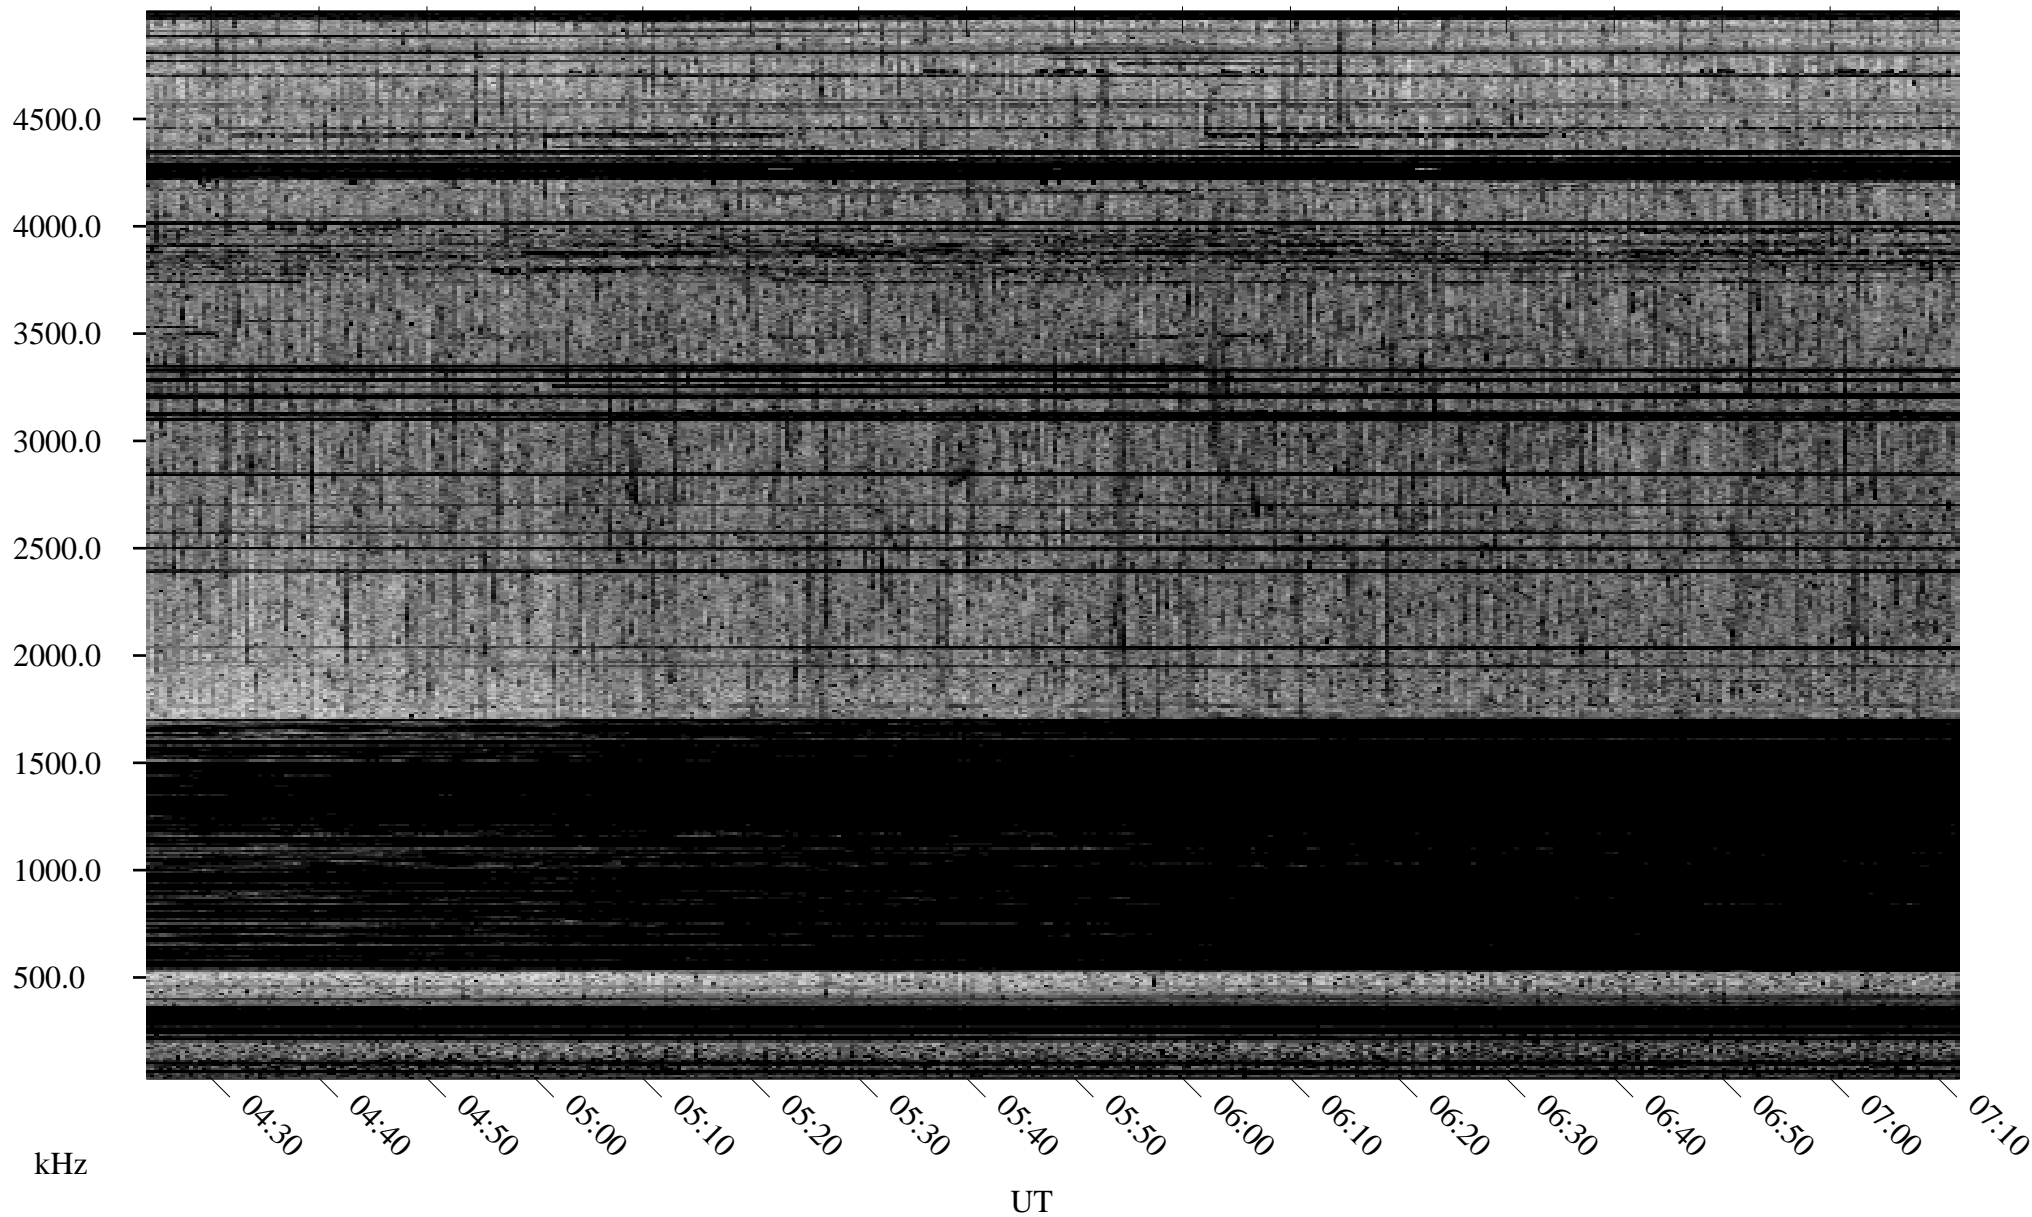

06/25/2004 Churchill, Manitoba

Linear Scale Black = 161 White = 15

ch041771.r00m max_12

Page 1

06/25/2004 Churchill, Manitoba

Linear Scale Black = 161 White = 15

ch041771.r00m max_12

Page 2

06/26/2004 Churchill, Manitoba

Linear Scale Black = 161 White = 15

ch041771.r00m max_12

Page 3

06/26/2004 Churchill, Manitoba

Linear Scale Black = 161 White = 15

ch041771.r00m max_12

Page 4

06/26/2004 Churchill, Manitoba

Linear Scale Black = 161 White = 15

ch041771.r00m max_12

Page 5

06/26/2004 Churchill, Manitoba

Linear Scale Black = 161 White = 15

ch041771l.r00m max_12

Page 6

06/26/2004 Churchill, Manitoba

Linear Scale Black = 161 White = 15

ch041771l.r00m max_12

Page 7

06/26/2004 Churchill, Manitoba

Linear Scale Black = 161 White = 15

ch041771.r00m max_12