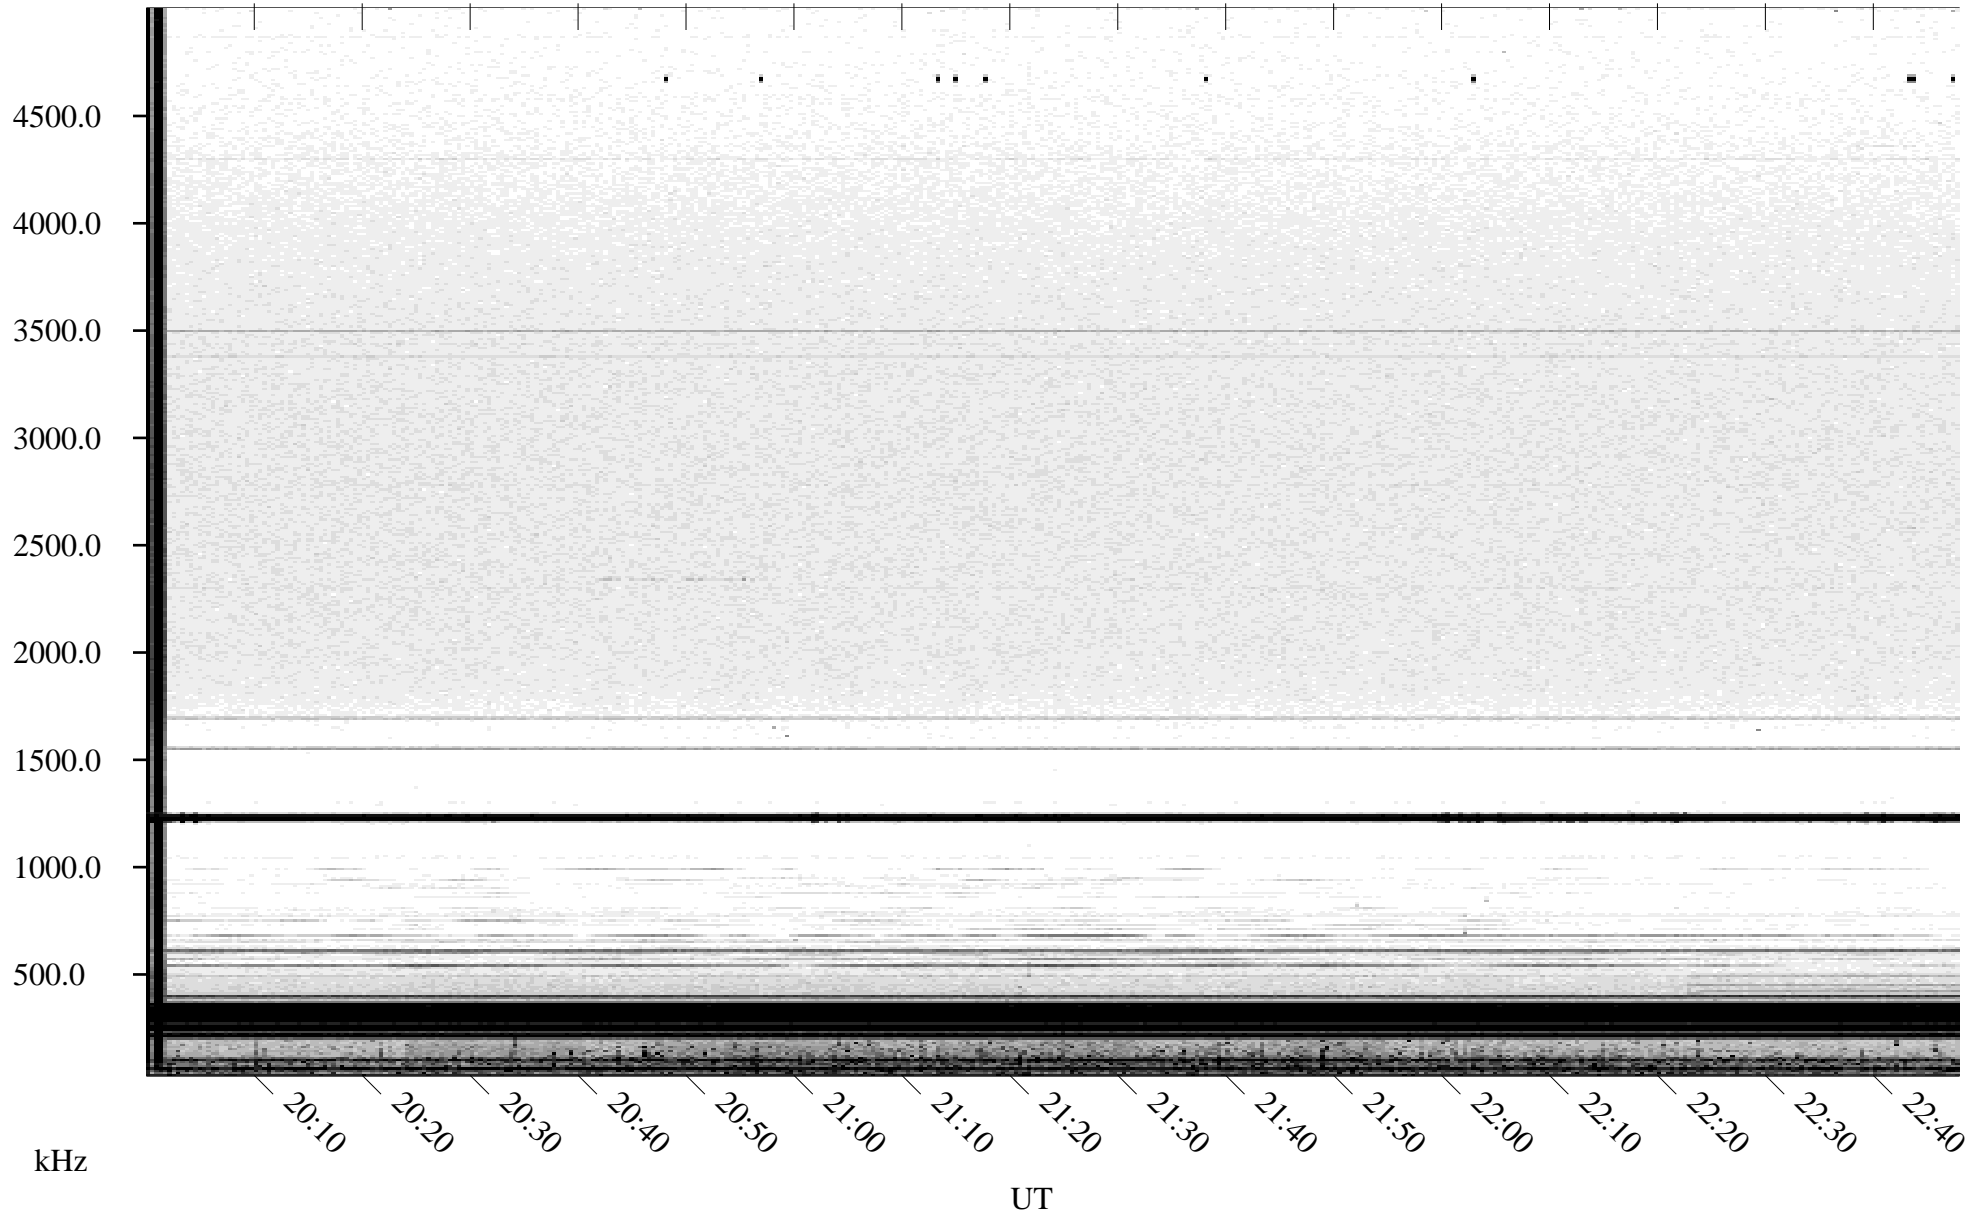

# 06/26/2004 Churchill, Manitoba

Linear Scale    Black = 161    White = 15

ch04178l.r00m max\_12

Page 1

# 06/26/2004 Churchill, Manitoba

Linear Scale    Black = 161    White = 15

ch04178l.r00m max\_12

Page 2

# 06/27/2004 Churchill, Manitoba

Linear Scale    Black = 161    White = 15

ch04178l.r00m max\_12

Page 3

# 06/27/2004 Churchill, Manitoba

Linear Scale    Black = 161    White = 15

ch04178l.r00m max\_12

Page 4