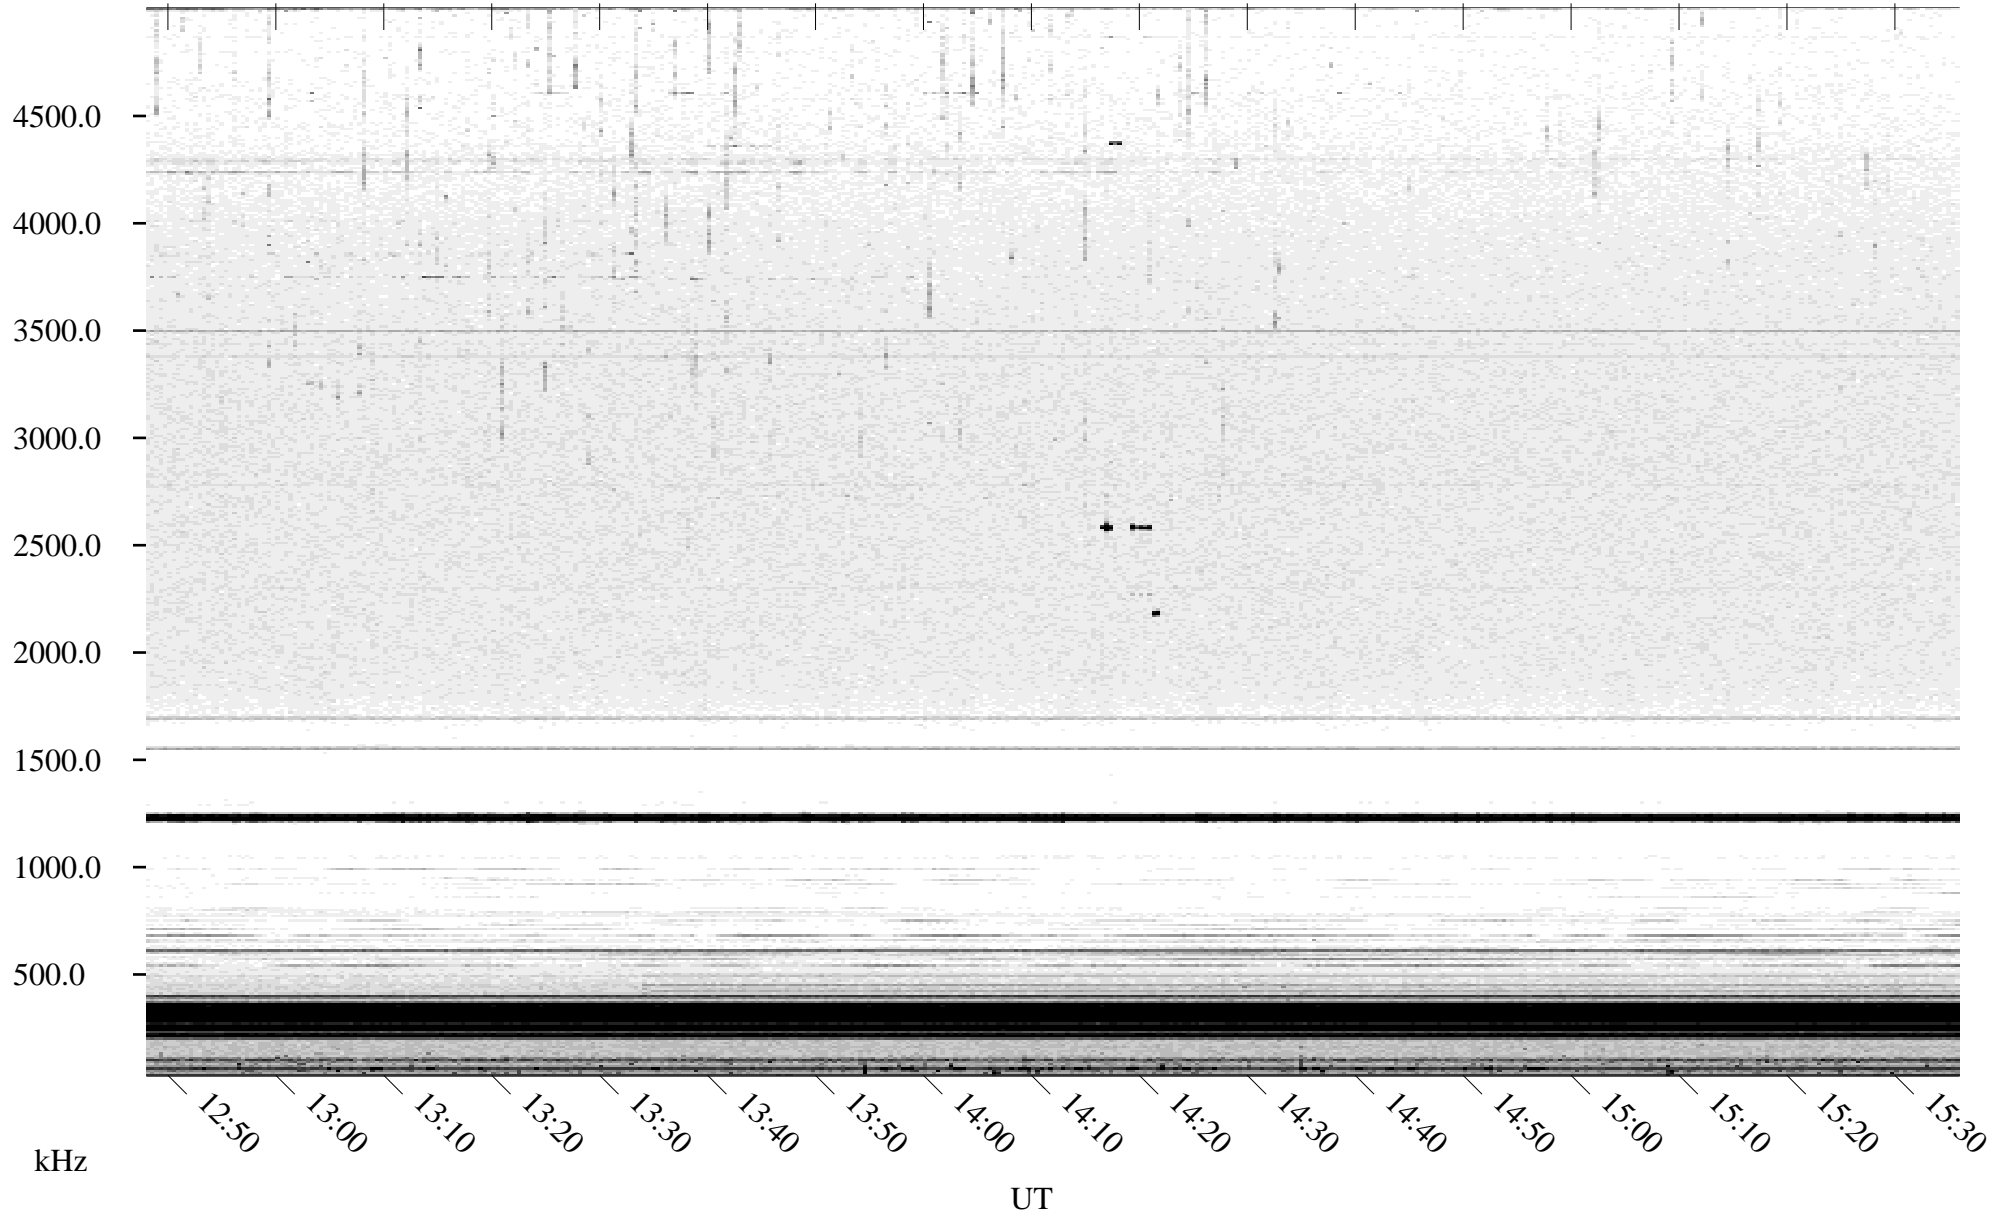

# 06/27/2004 Churchill, Manitoba

Linear Scale    Black = 161    White = 15

ch04178l.r00m max\_12

Page 5

# 06/27/2004 Churchill, Manitoba

Linear Scale    Black = 161    White = 15

ch04178l.r00m max\_12

Page 6

# 06/27/2004 Churchill, Manitoba

Linear Scale    Black = 161    White = 15

ch04178l.r00m max\_12

Page 7

# 06/27/2004 Churchill, Manitoba

Linear Scale

Black = 161

White = 15

ch04178l.r00m max\_12

Page 8