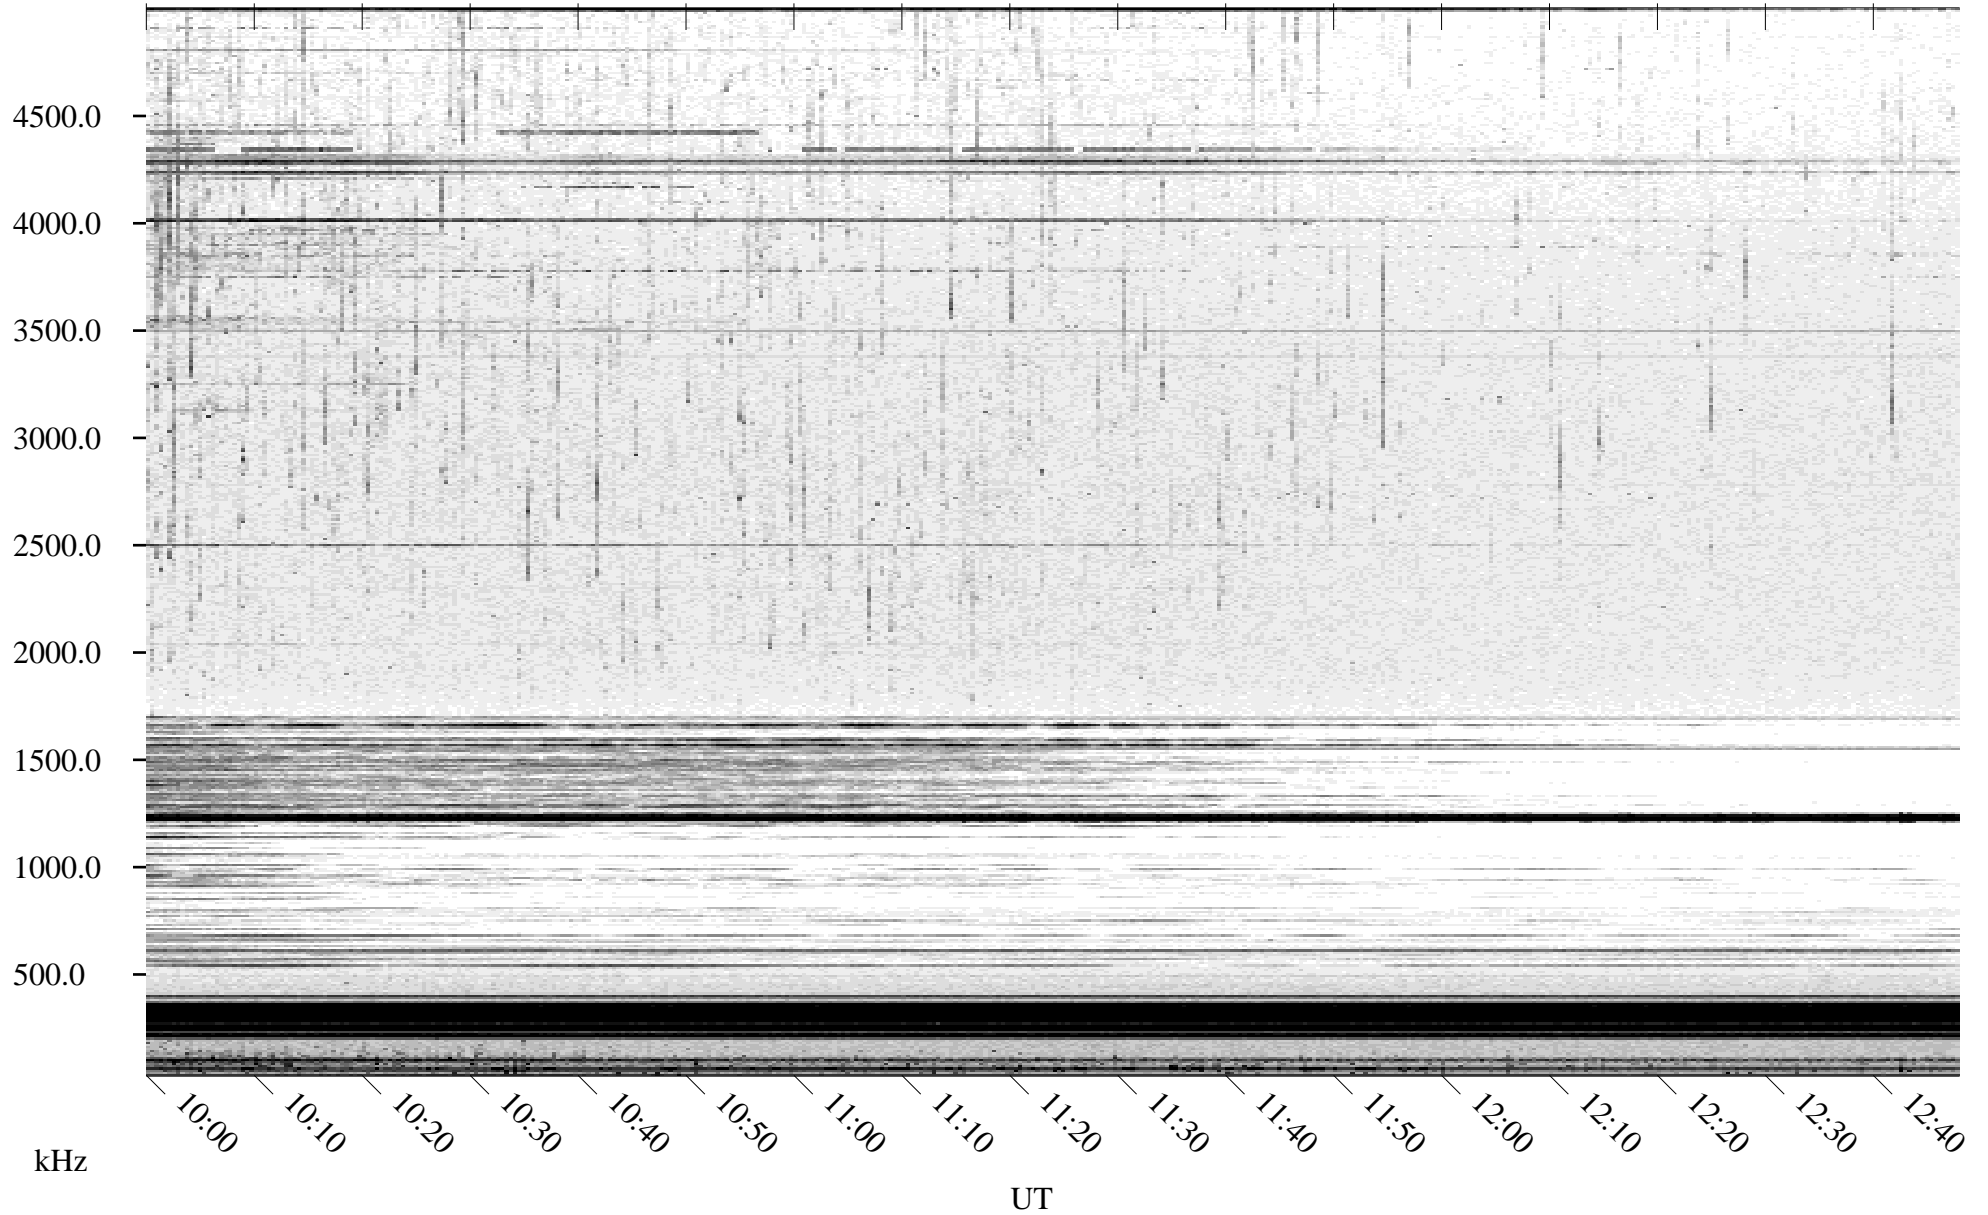

# 06/27/2004 Churchill, Manitoba

Linear Scale    Black = 161    White = 15

ch04178l.r00m max\_12

Page 4

# 06/27/2004 Churchill, Manitoba

Linear Scale    Black = 161    White = 15

ch04178l.r00m max\_12

Page 5

# 06/27/2004 Churchill, Manitoba

Linear Scale    Black = 161    White = 15

ch04178l.r00m max\_12

Page 6

# 06/27/2004 Churchill, Manitoba

Linear Scale    Black = 161    White = 15

ch04178l.r00m max\_12

Page 7