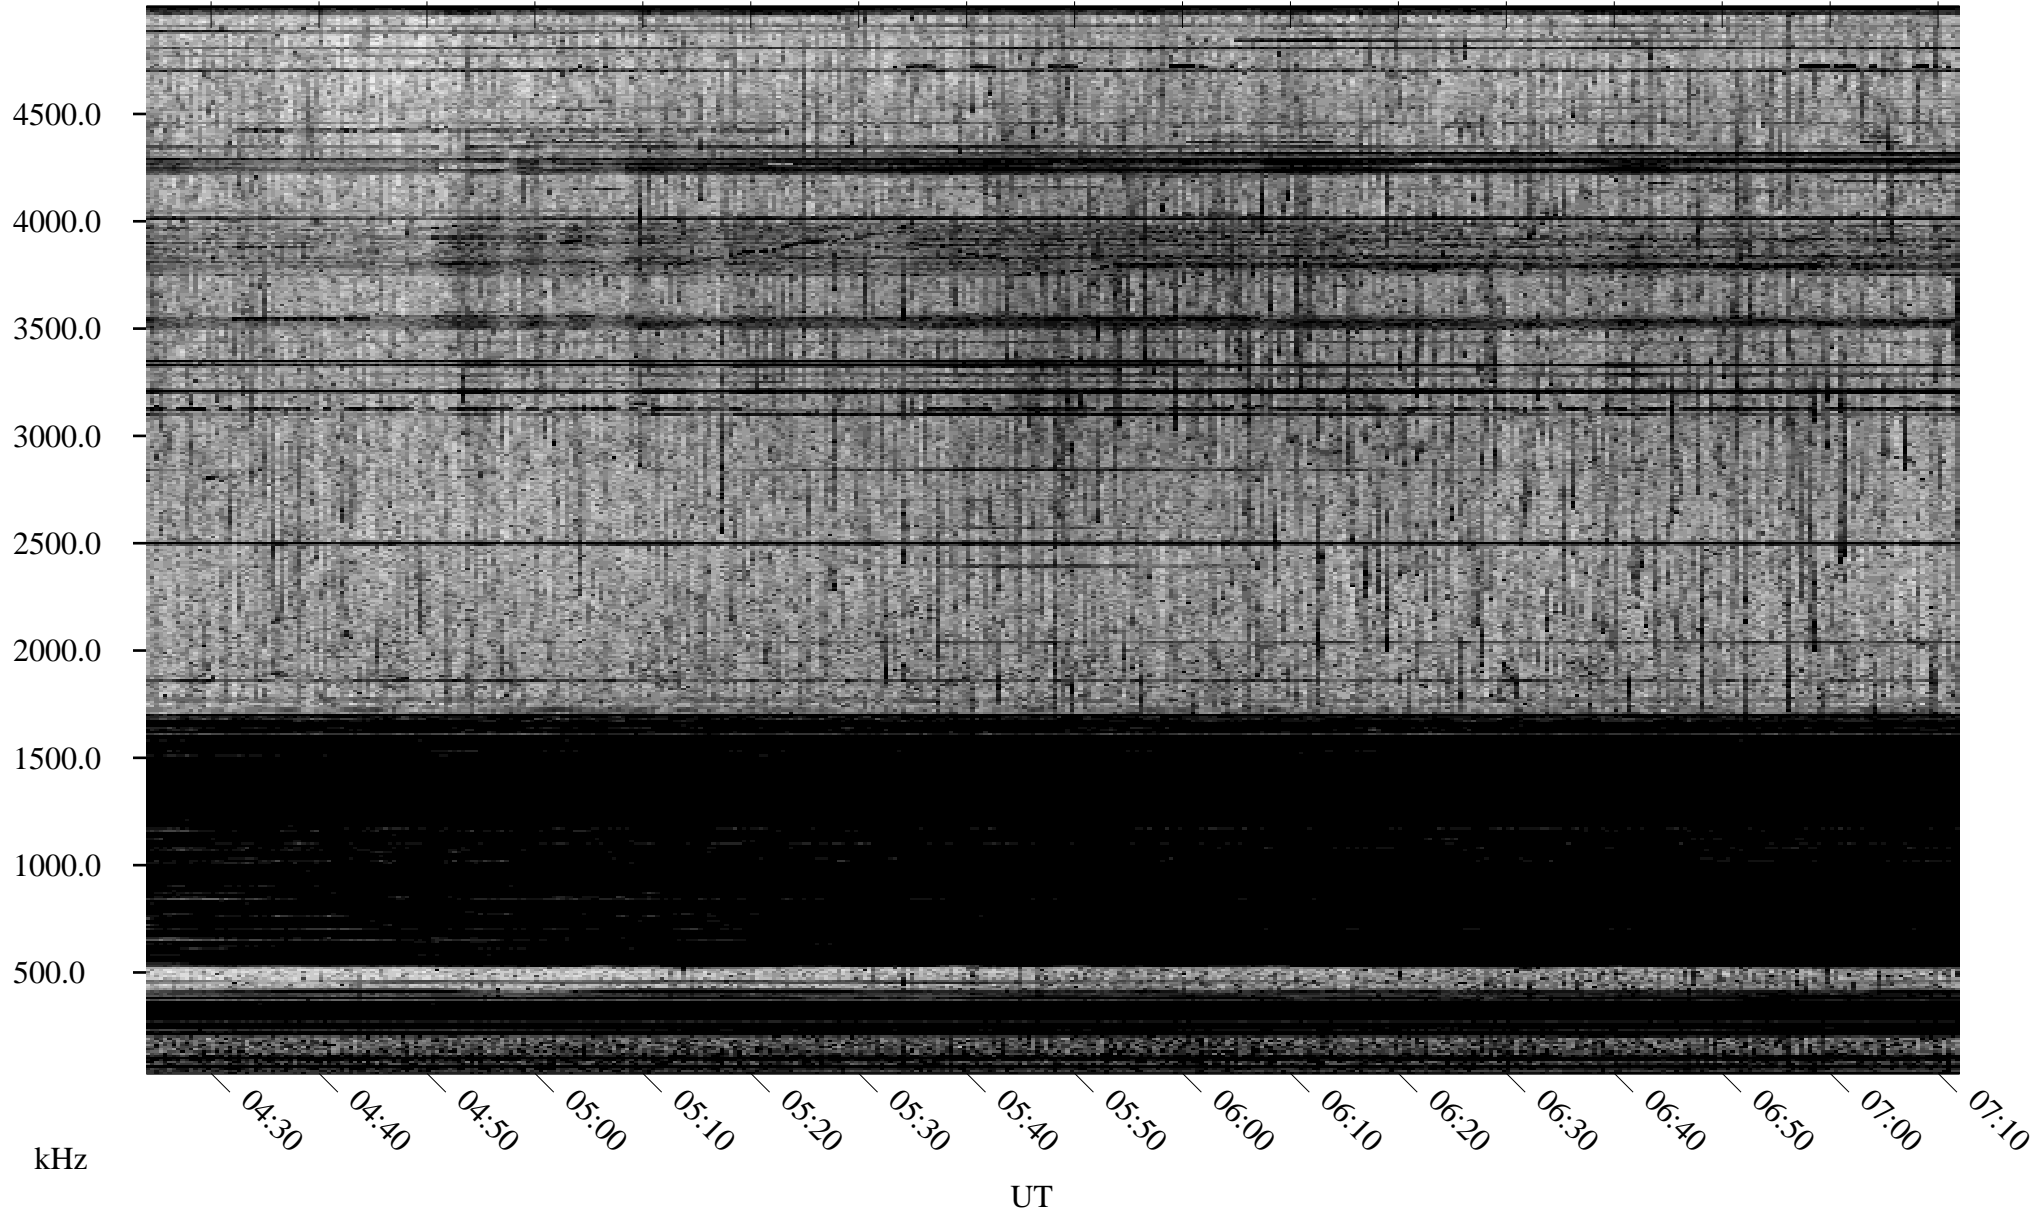

# 06/26/2004 Churchill, Manitoba

Linear Scale    Black = 161    White = 15

ch04178l.r00m max\_12

Page 1

# 06/26/2004 Churchill, Manitoba

Linear Scale    Black = 161    White = 15

ch04178l.r00m max\_12

Page 2

# 06/27/2004 Churchill, Manitoba

Linear Scale    Black = 161    White = 15

ch04178l.r00m max\_12

Page 3

# 06/27/2004 Churchill, Manitoba

Linear Scale    Black = 161    White = 15

ch04178l.r00m max\_12

Page 4