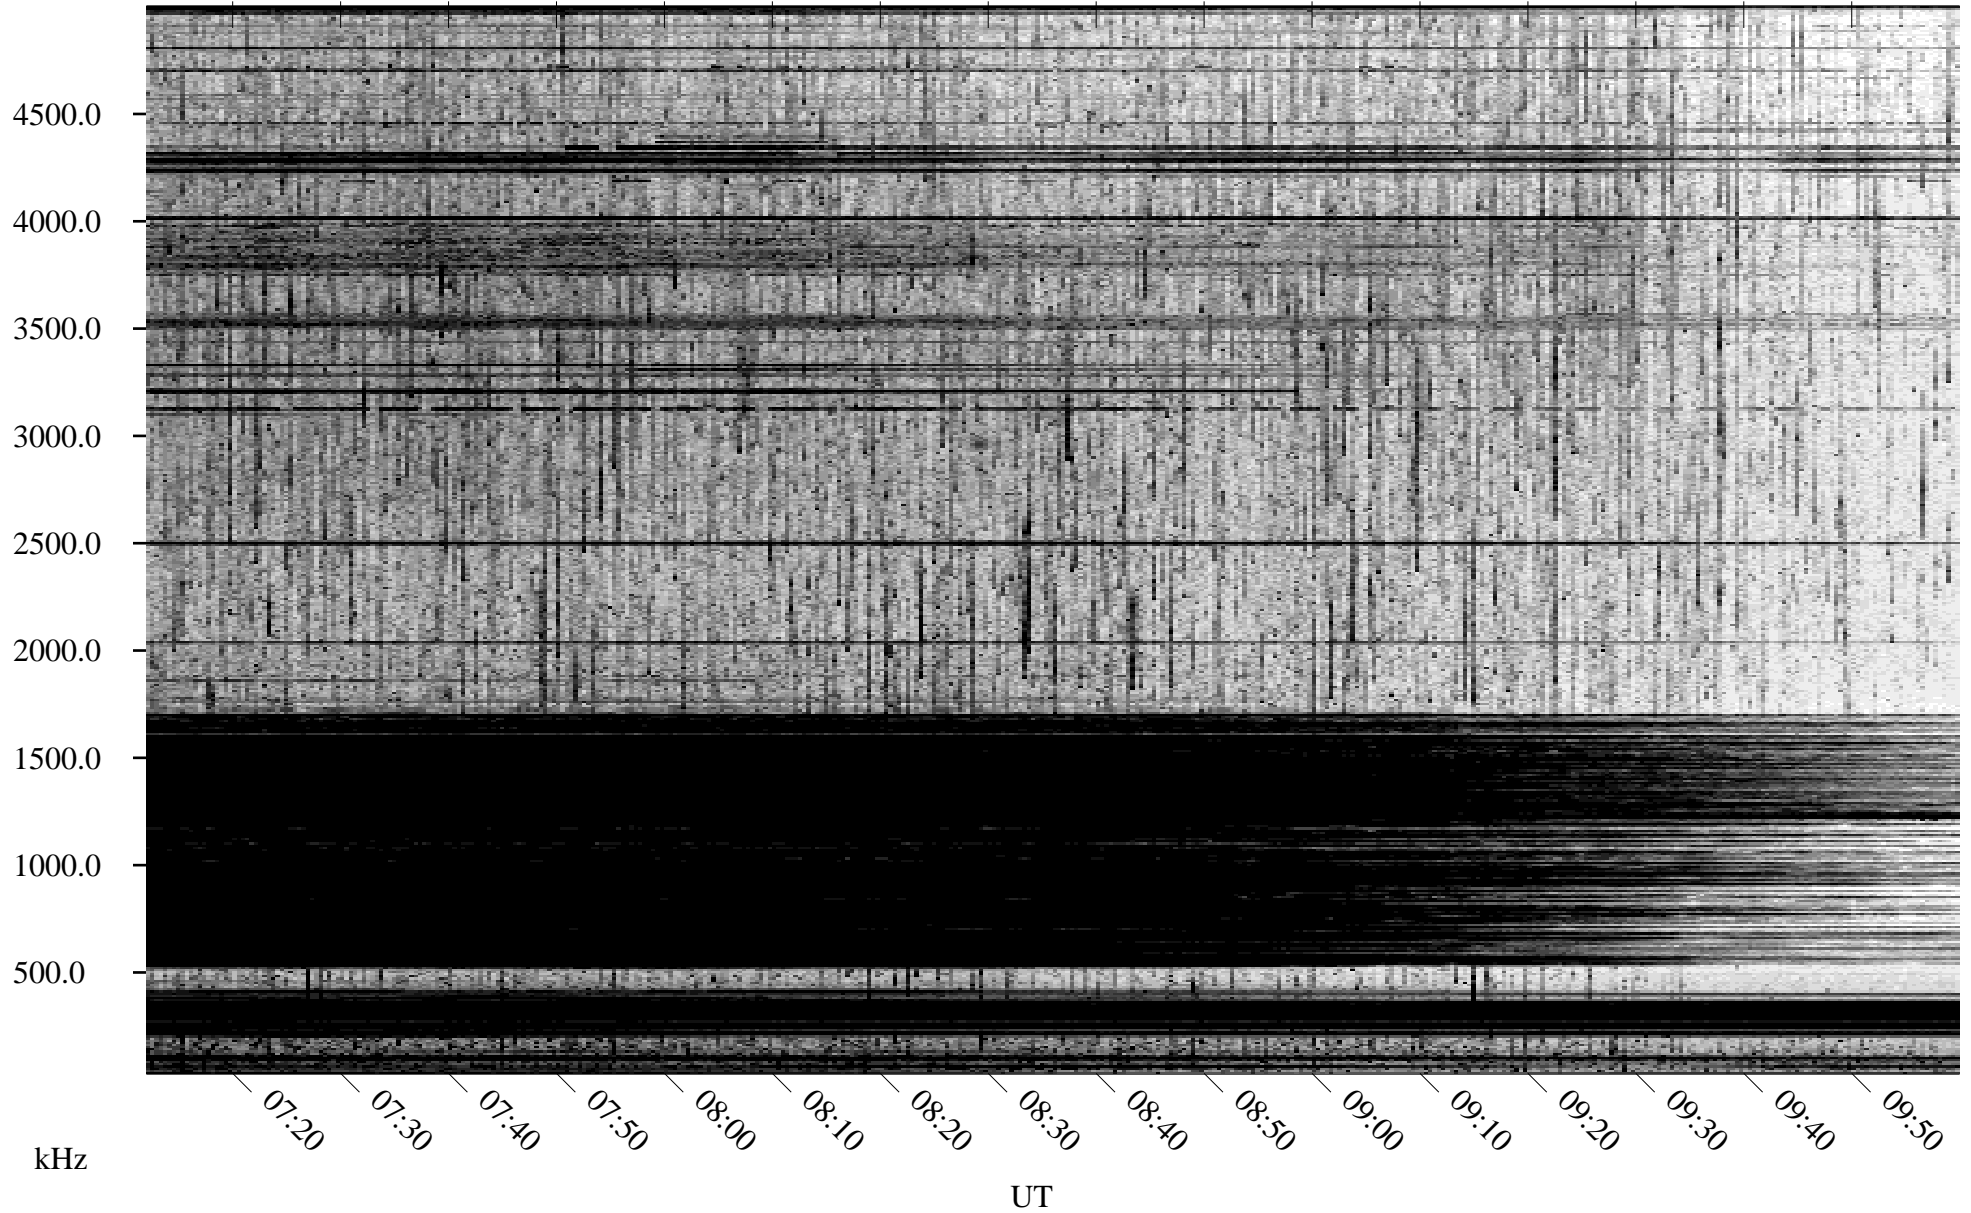

# 06/27/2004 Churchill, Manitoba

Linear Scale    Black = 161    White = 15

ch04178l.r00m max\_12

Page 4

# 06/27/2004 Churchill, Manitoba

Linear Scale    Black = 161    White = 15

ch04178l.r00m max\_12

Page 5