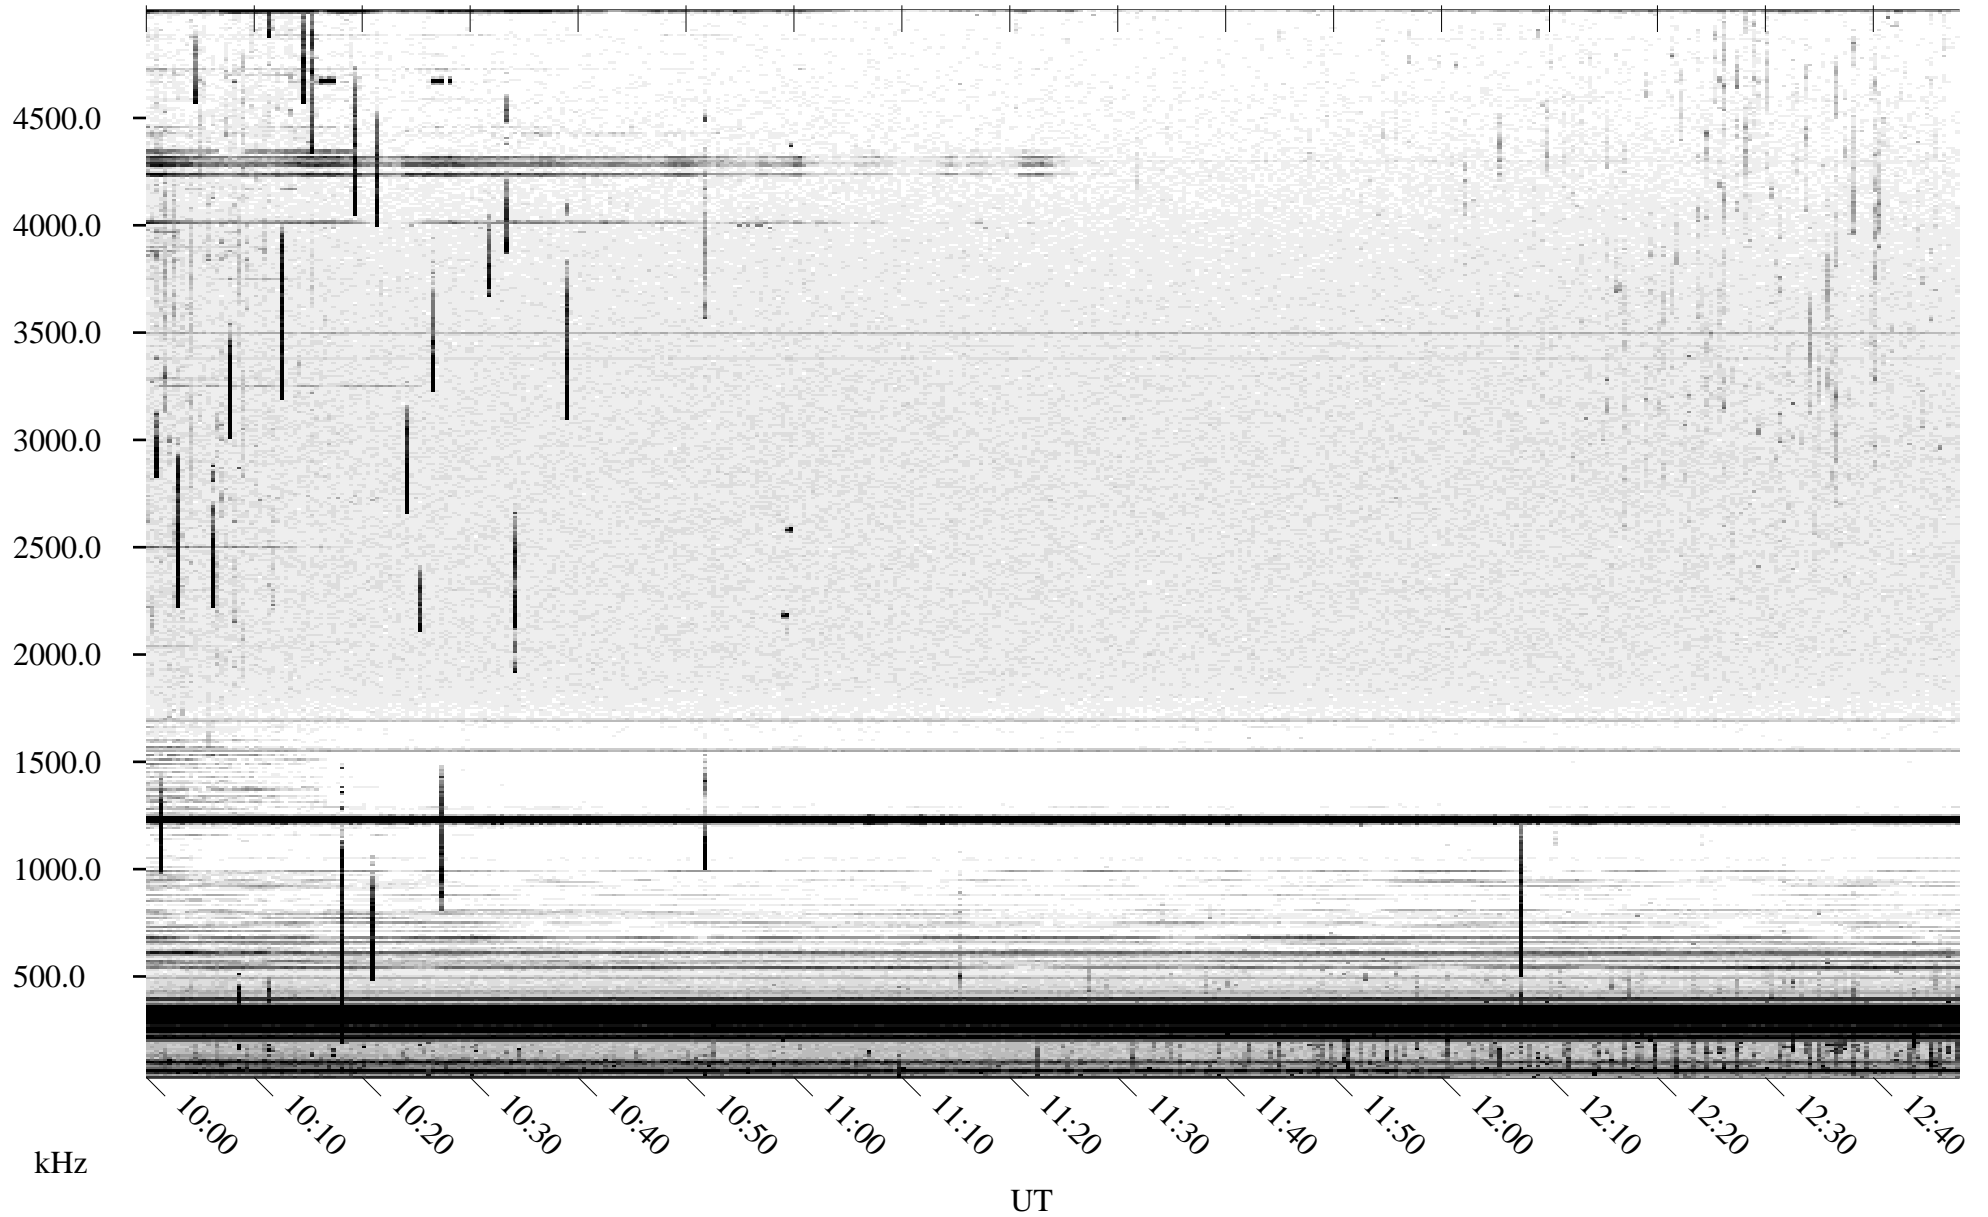

06/28/2004 Churchill, Manitoba

Linear Scale Black = 161 White = 15

ch04180l.r01m max_12

Page 1

06/28/2004 Churchill, Manitoba

Linear Scale Black = 161 White = 15

ch04180l.r01m max_12

Page 2

06/29/2004 Churchill, Manitoba

Linear Scale Black = 161 White = 15

ch04180l.r01m max_12

06/29/2004 Churchill, Manitoba

Linear Scale Black = 161 White = 15

ch04180l.r01m max_12

Page 4

06/29/2004 Churchill, Manitoba

Linear Scale Black = 161 White = 15

ch04180l.r01m max_12

Page 5

06/29/2004 Churchill, Manitoba

Linear Scale Black = 161 White = 15

ch04180l.r01m max_12

Page 6

06/29/2004 Churchill, Manitoba

Linear Scale Black = 161 White = 15

ch04180l.r01m max_12

Page 7

06/29/2004 Churchill, Manitoba

Linear Scale Black = 161 White = 15

ch04180l.r01m max_12

Page 8