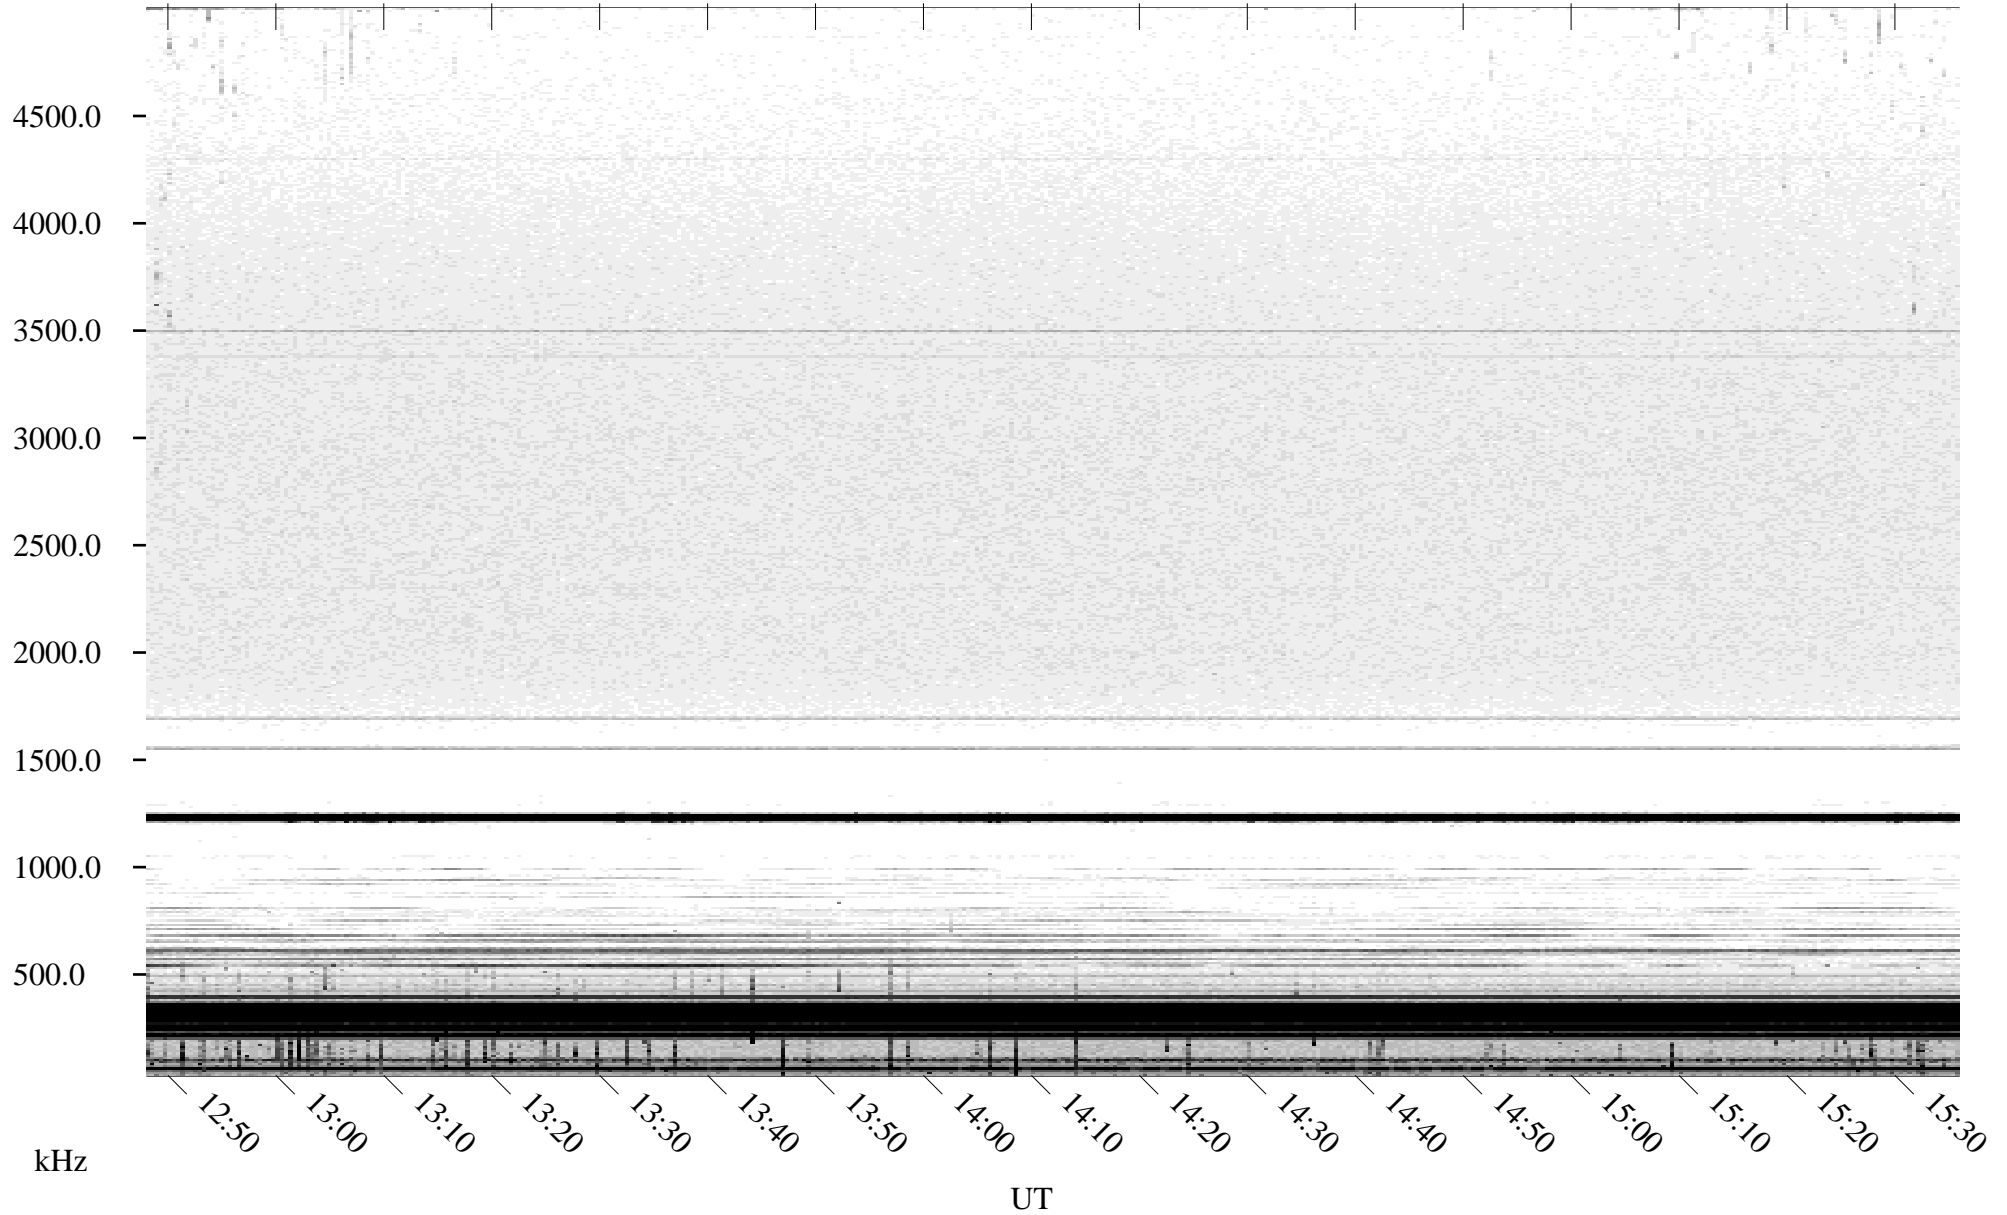

06/28/2004 Churchill, Manitoba

Linear Scale Black = 161 White = 15

ch04180l.r01m max_12

Page 1

06/28/2004 Churchill, Manitoba

Linear Scale Black = 161 White = 15

ch04180l.r01m max_12

Page 2

06/29/2004 Churchill, Manitoba

Linear Scale Black = 161 White = 15

ch04180l.r01m max_12

06/29/2004 Churchill, Manitoba

Linear Scale Black = 161 White = 15

ch04180l.r01m max_12

Page 4

06/29/2004 Churchill, Manitoba

Linear Scale Black = 161 White = 15

ch04180l.r01m max_12

Page 5

06/29/2004 Churchill, Manitoba

Linear Scale Black = 161 White = 15

ch04180l.r01m max_12

Page 6

06/29/2004 Churchill, Manitoba

Linear Scale Black = 161 White = 15

ch04180l.r01m max_12

Page 7

06/29/2004 Churchill, Manitoba

Linear Scale Black = 161 White = 15

ch04180l.r01m max_12

Page 8