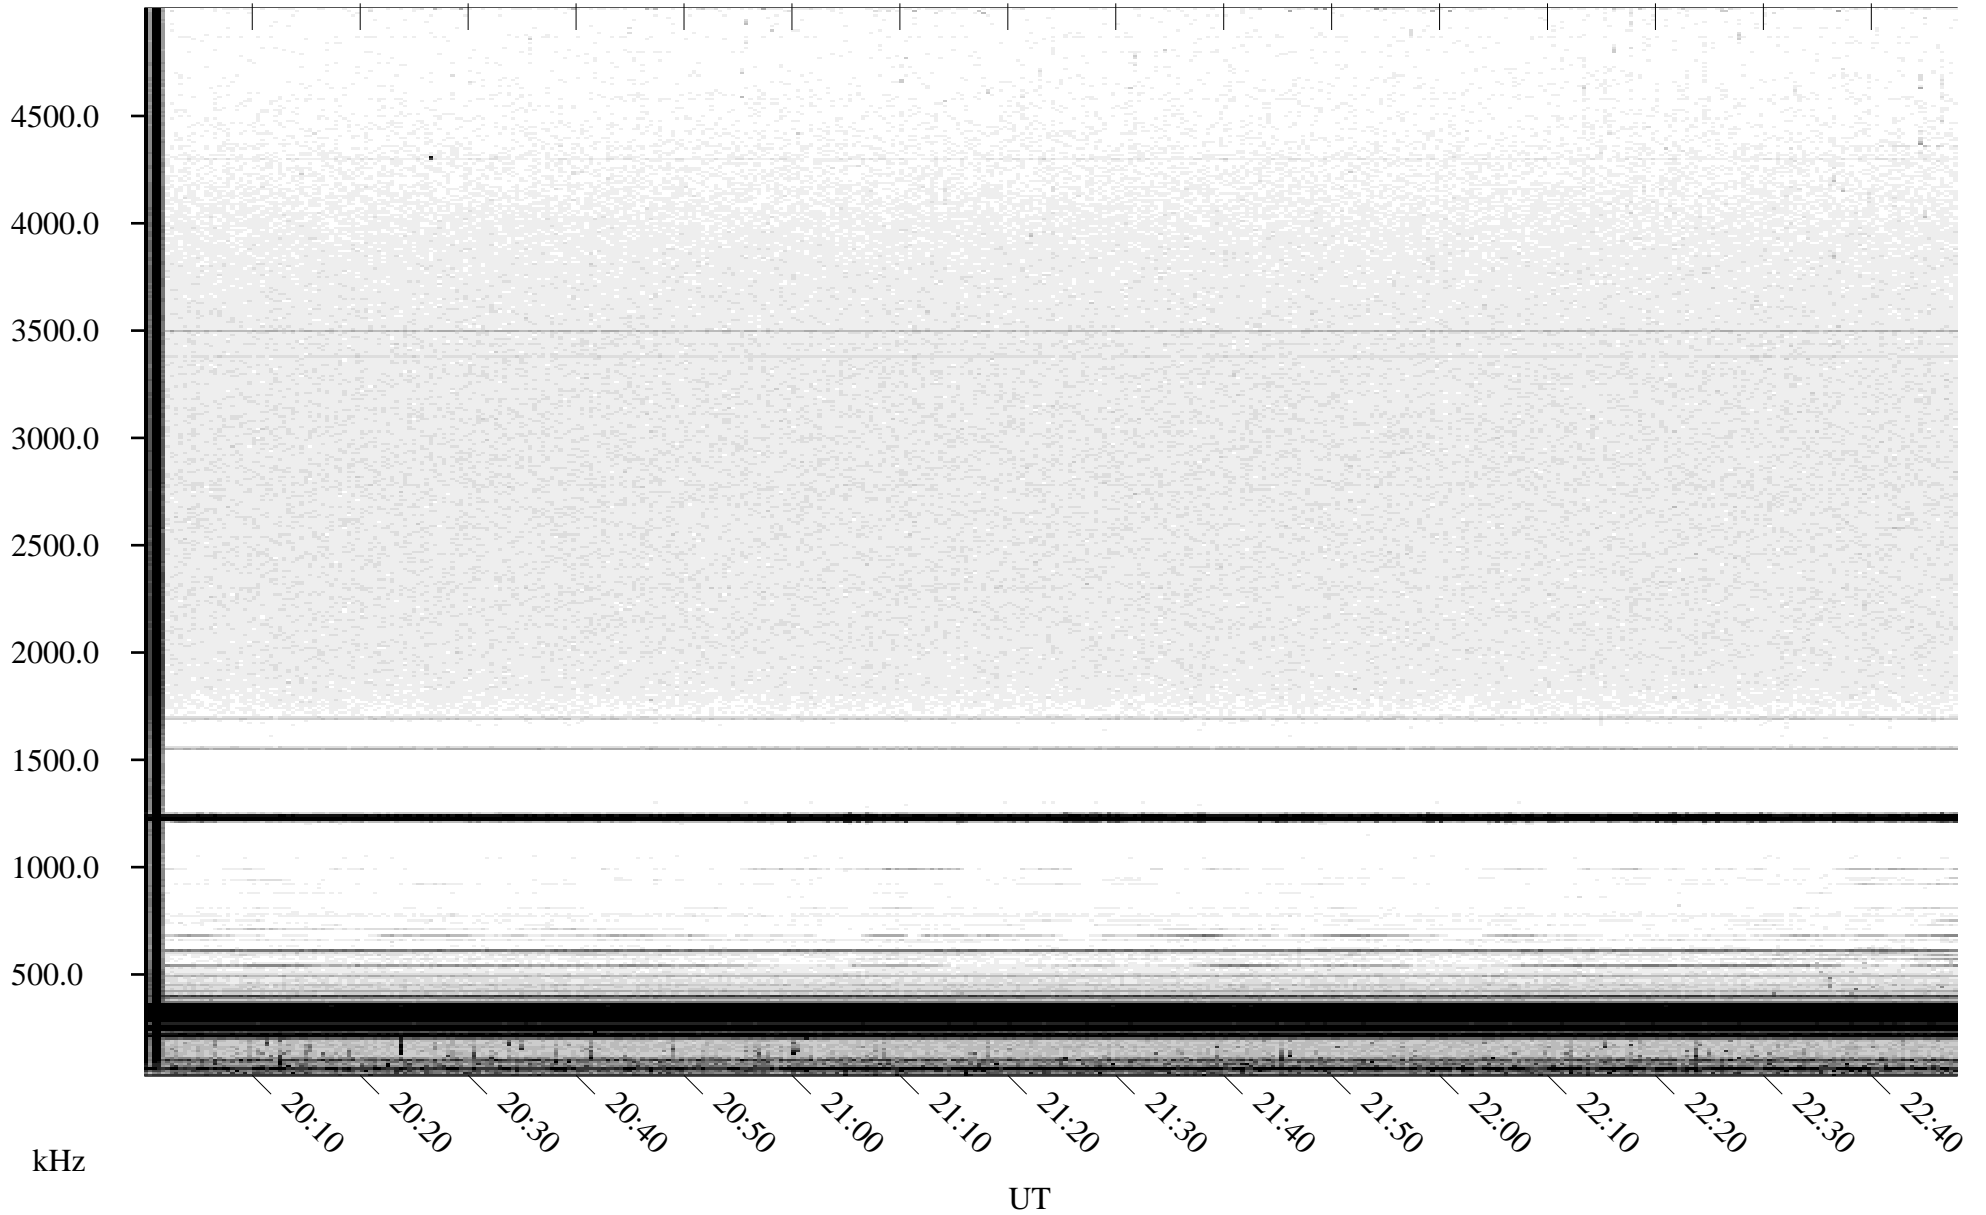

06/28/2004 Churchill, Manitoba

Linear Scale Black = 161 White = 15

ch04180l.r01m max_12

Page 1

06/28/2004 Churchill, Manitoba

Linear Scale Black = 161 White = 15

ch04180l.r01m max_12

Page 2

06/29/2004 Churchill, Manitoba

Linear Scale Black = 161 White = 15

ch04180l.r01m max_12

06/29/2004 Churchill, Manitoba

Linear Scale Black = 161 White = 15

ch04180l.r01m max_12

Page 4

06/29/2004 Churchill, Manitoba

Linear Scale Black = 161 White = 15

ch04180l.r01m max_12

Page 5

06/29/2004 Churchill, Manitoba

Linear Scale Black = 161 White = 15

ch04180l.r01m max_12

Page 6

06/29/2004 Churchill, Manitoba

Linear Scale Black = 161 White = 15

ch04180l.r01m max_12

Page 7

06/29/2004 Churchill, Manitoba

Linear Scale Black = 161 White = 15

ch04180l.r01m max_12

Page 8