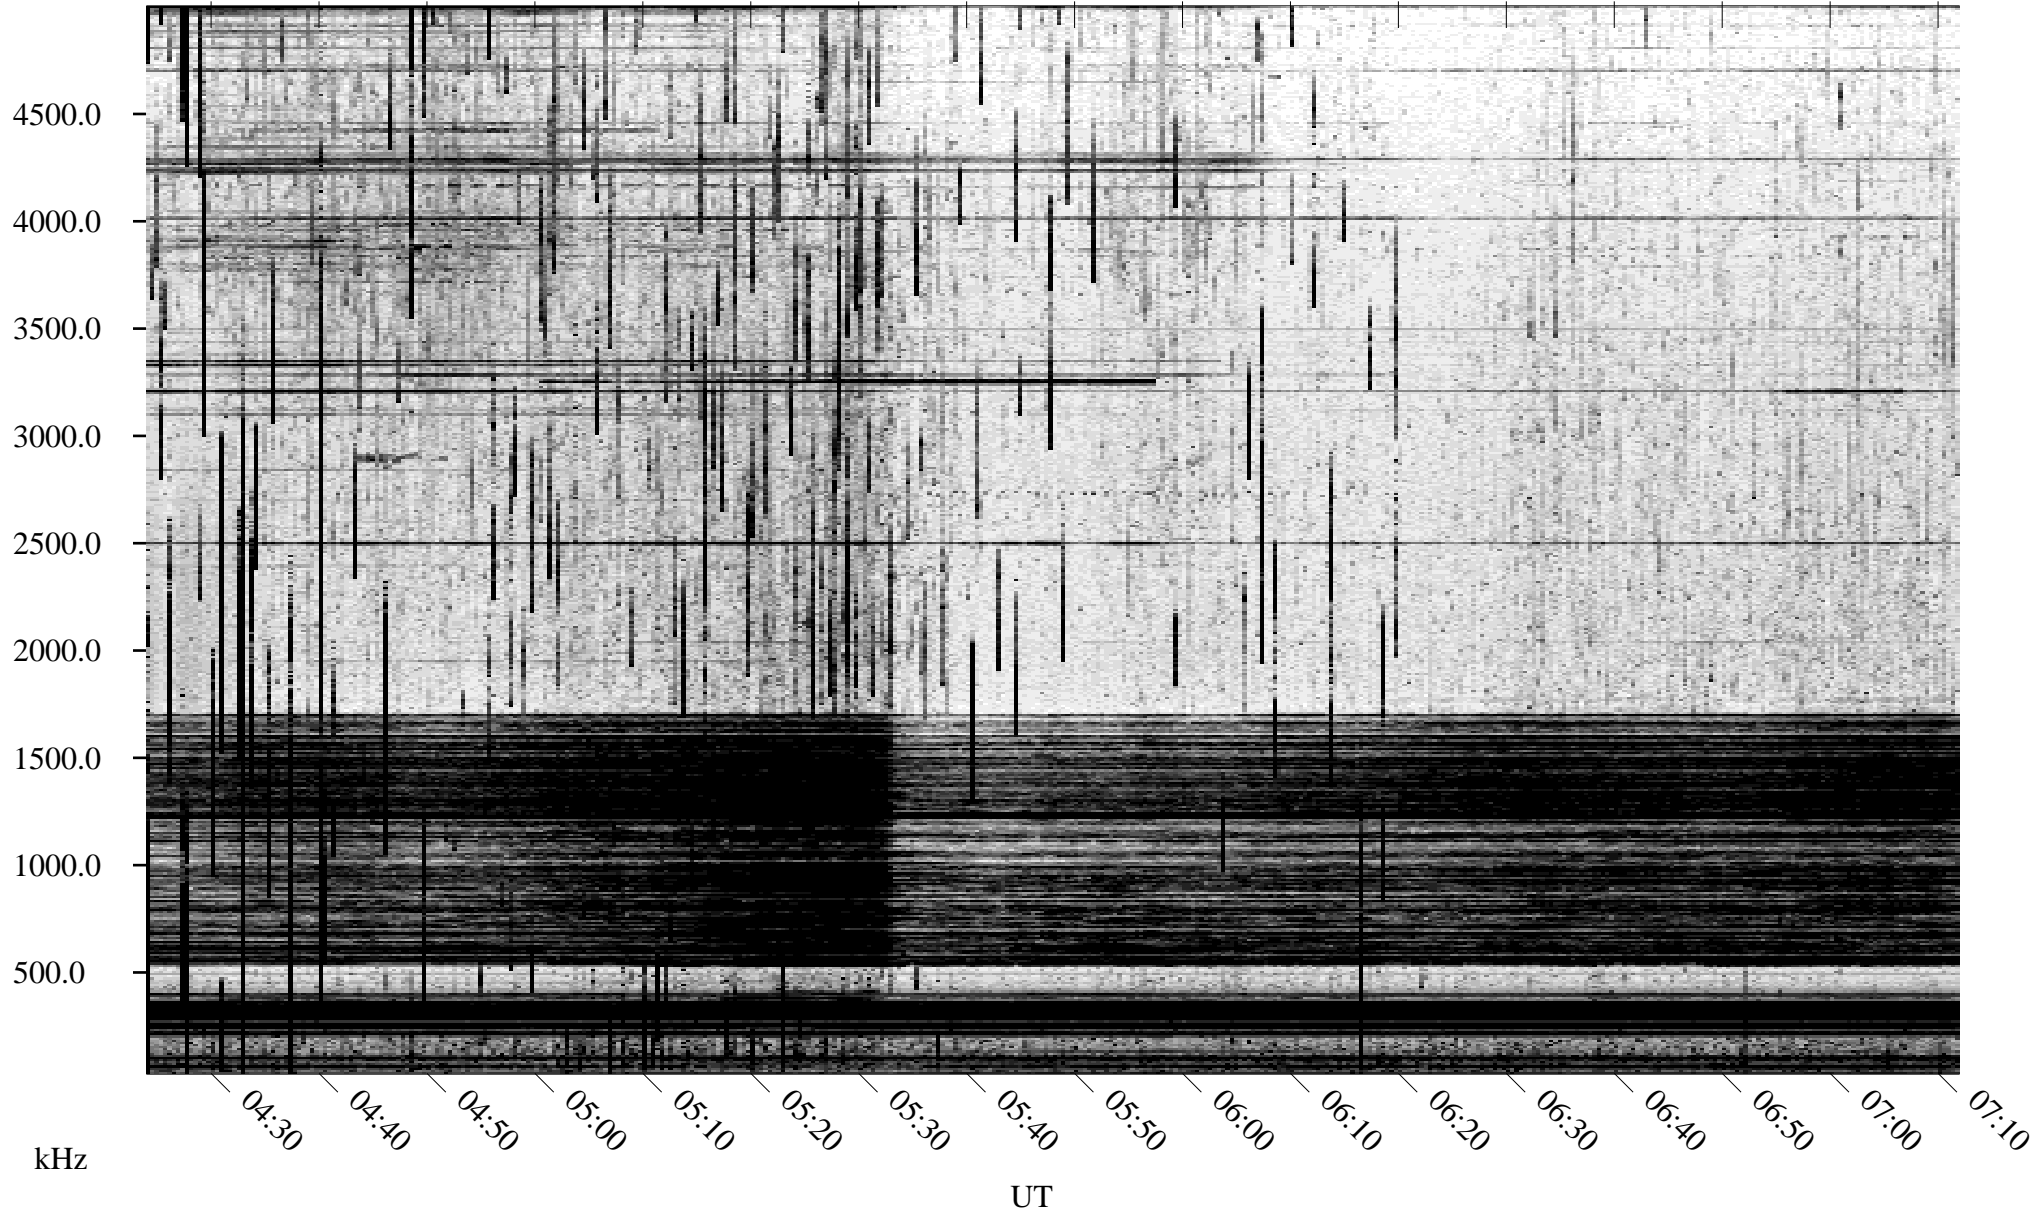

06/28/2004 Churchill, Manitoba

Linear Scale Black = 161 White = 15

ch04180l.r01m max_12

Page 1

06/28/2004 Churchill, Manitoba

Linear Scale Black = 161 White = 15

ch04180l.r01m max_12

Page 2

06/29/2004 Churchill, Manitoba

Linear Scale Black = 161 White = 15

ch04180l.r01m max_12

06/29/2004 Churchill, Manitoba

Linear Scale Black = 161 White = 15

ch04180l.r01m max_12

Page 4

06/29/2004 Churchill, Manitoba

Linear Scale Black = 161 White = 15

ch04180l.r01m max_12

Page 5

06/29/2004 Churchill, Manitoba

Linear Scale Black = 161 White = 15

ch04180l.r01m max_12

Page 6

06/29/2004 Churchill, Manitoba

Linear Scale Black = 161 White = 15

ch04180l.r01m max_12

Page 7

06/29/2004 Churchill, Manitoba

Linear Scale Black = 161 White = 15

ch04180l.r01m max_12

Page 8