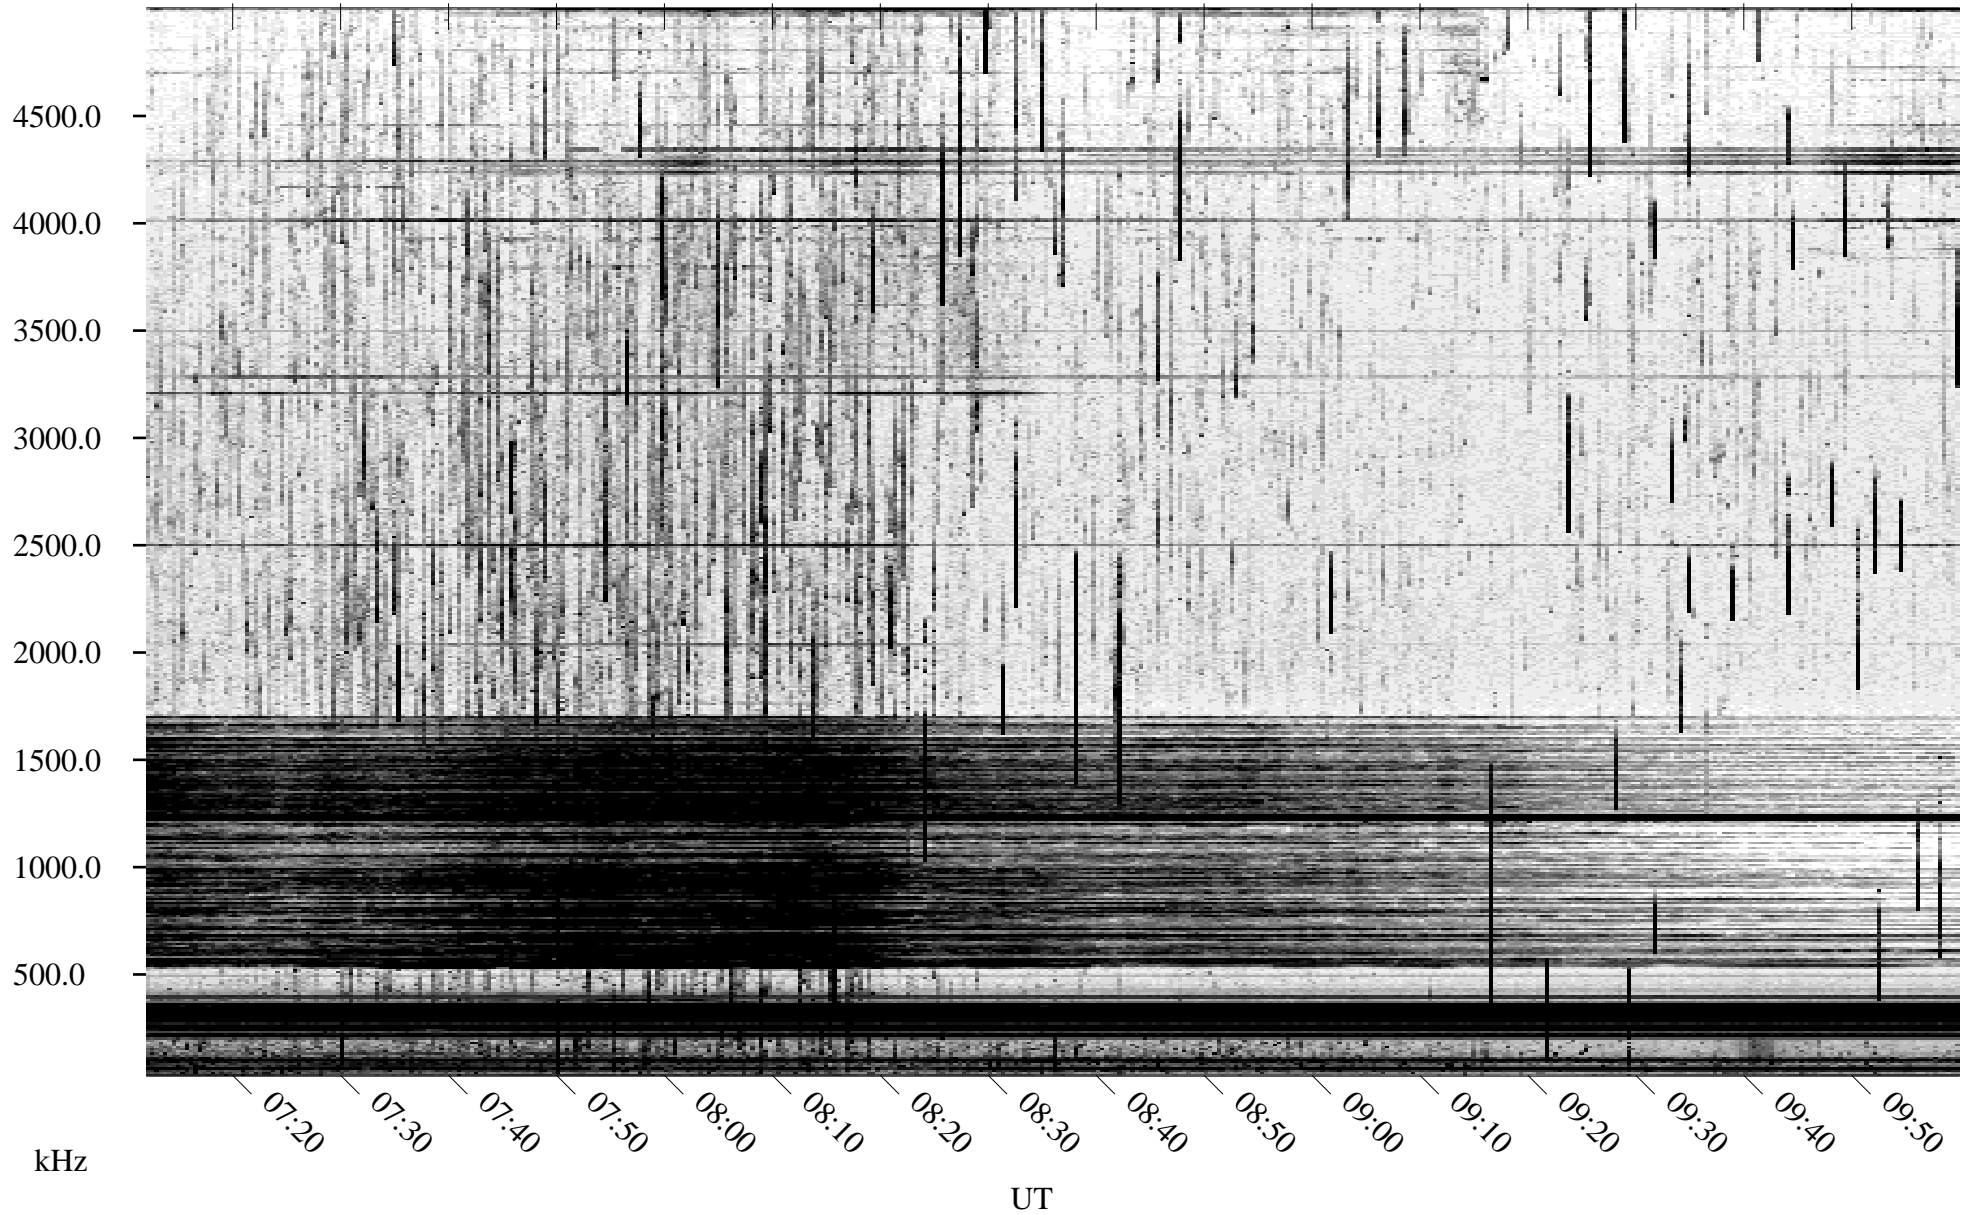

06/28/2004 Churchill, Manitoba

Linear Scale Black = 161 White = 15

ch04180l.r01m max_12

Page 1

06/28/2004 Churchill, Manitoba

Linear Scale Black = 161 White = 15

ch04180l.r01m max_12

Page 2

06/29/2004 Churchill, Manitoba

Linear Scale Black = 161 White = 15

ch04180l.r01m max_12

06/29/2004 Churchill, Manitoba

Linear Scale Black = 161 White = 15

ch04180l.r01m max_12

Page 4

06/29/2004 Churchill, Manitoba

Linear Scale Black = 161 White = 15

ch04180l.r01m max_12

Page 5

06/29/2004 Churchill, Manitoba

Linear Scale Black = 161 White = 15

ch04180l.r01m max_12

Page 6

06/29/2004 Churchill, Manitoba

Linear Scale Black = 161 White = 15

ch04180l.r01m max_12

Page 7

06/29/2004 Churchill, Manitoba

Linear Scale Black = 161 White = 15

ch04180l.r01m max_12

Page 8