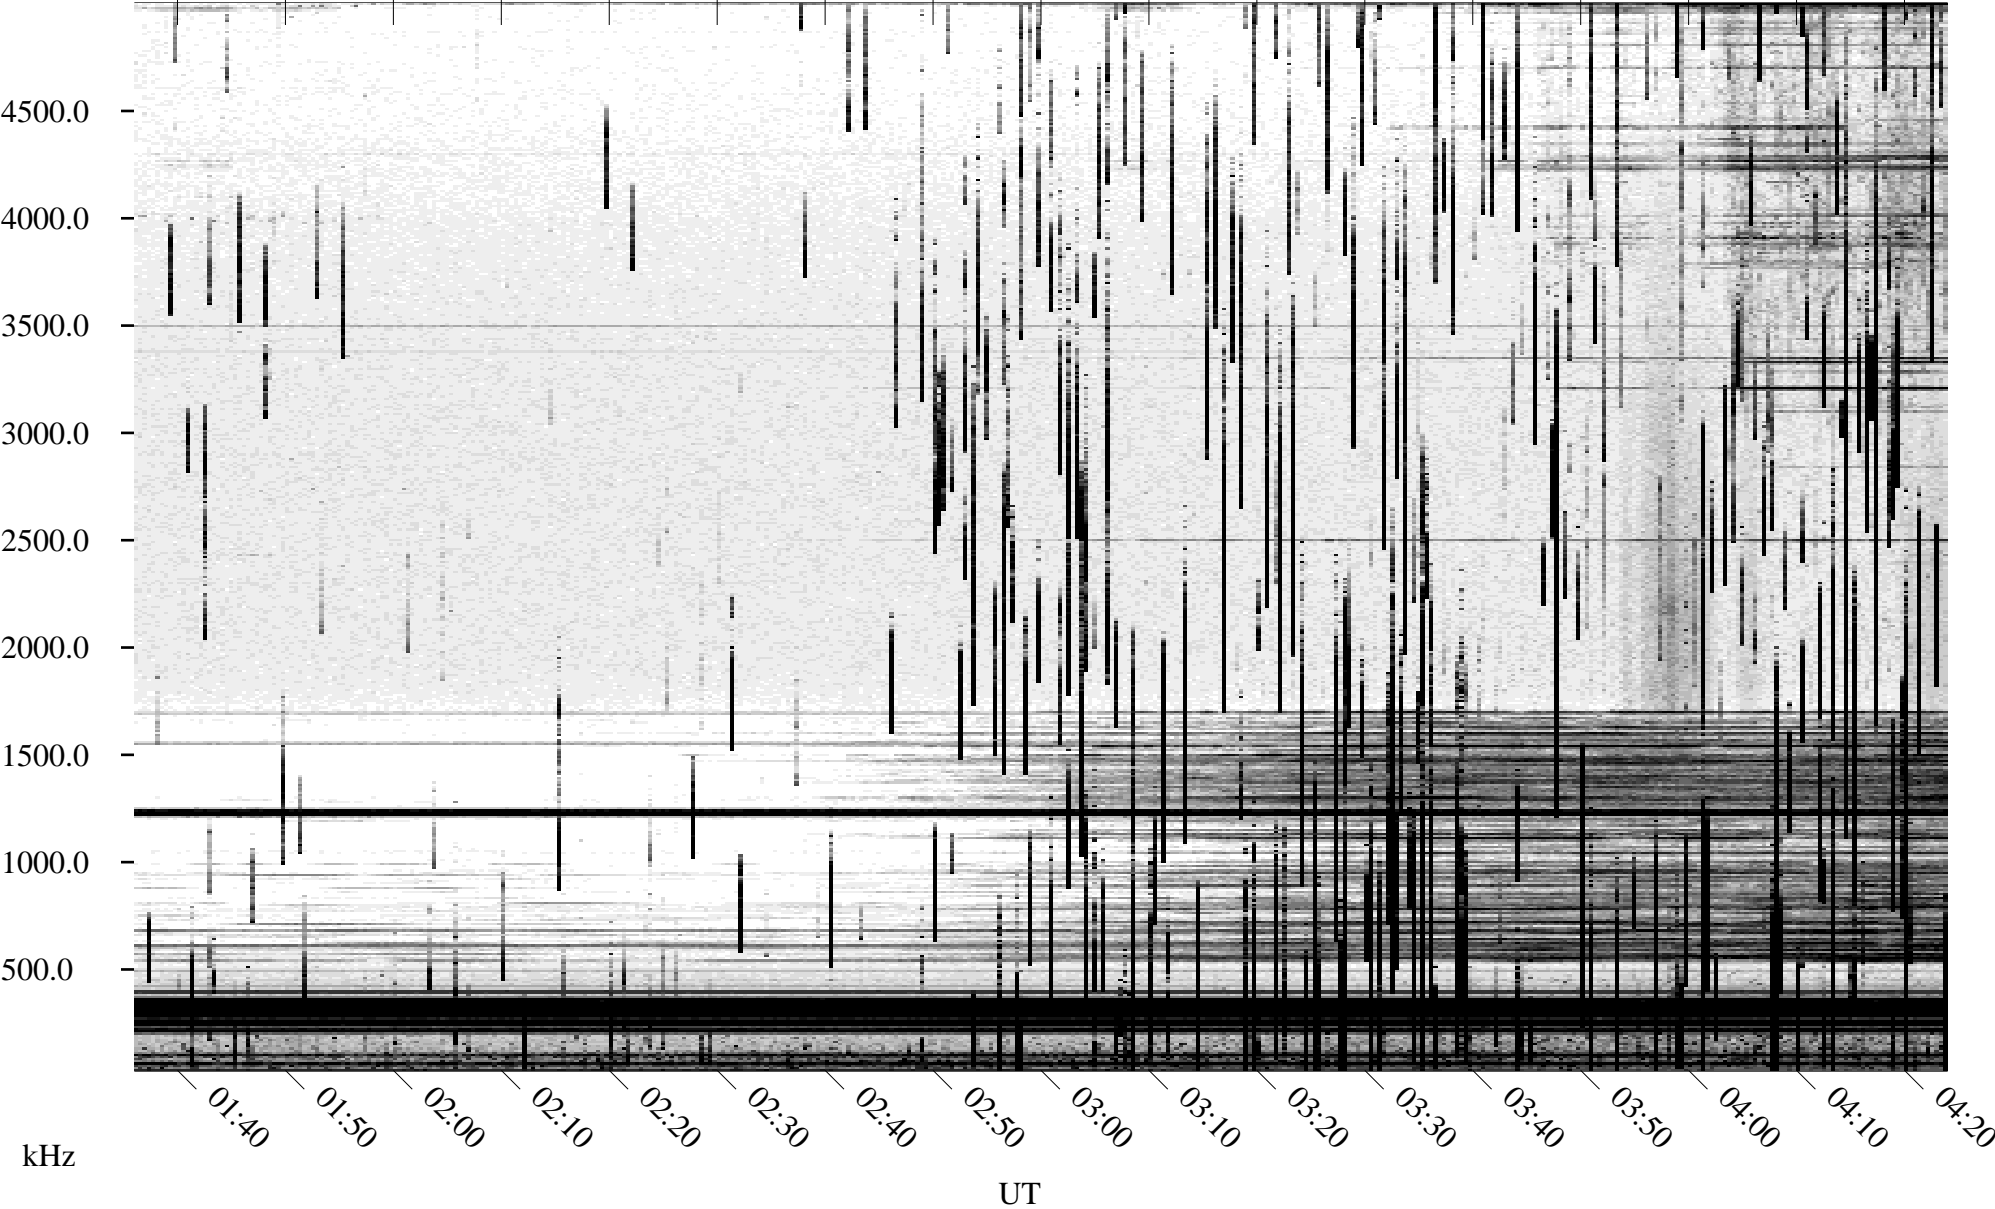

06/28/2004 Churchill, Manitoba

Linear Scale Black = 161 White = 15

ch04180l.r01m max_12

Page 1

06/28/2004 Churchill, Manitoba

Linear Scale Black = 161 White = 15

ch04180l.r01m max_12

Page 2

06/29/2004 Churchill, Manitoba

Linear Scale Black = 161 White = 15

ch04180l.r01m max_12

06/29/2004 Churchill, Manitoba

Linear Scale Black = 161 White = 15

ch04180l.r01m max_12

Page 4

06/29/2004 Churchill, Manitoba

Linear Scale Black = 161 White = 15

ch04180l.r01m max_12

Page 5

06/29/2004 Churchill, Manitoba

Linear Scale Black = 161 White = 15

ch04180l.r01m max_12

Page 6

06/29/2004 Churchill, Manitoba

Linear Scale Black = 161 White = 15

ch04180l.r01m max_12

Page 7

06/29/2004 Churchill, Manitoba

Linear Scale Black = 161 White = 15

ch04180l.r01m max_12

Page 8