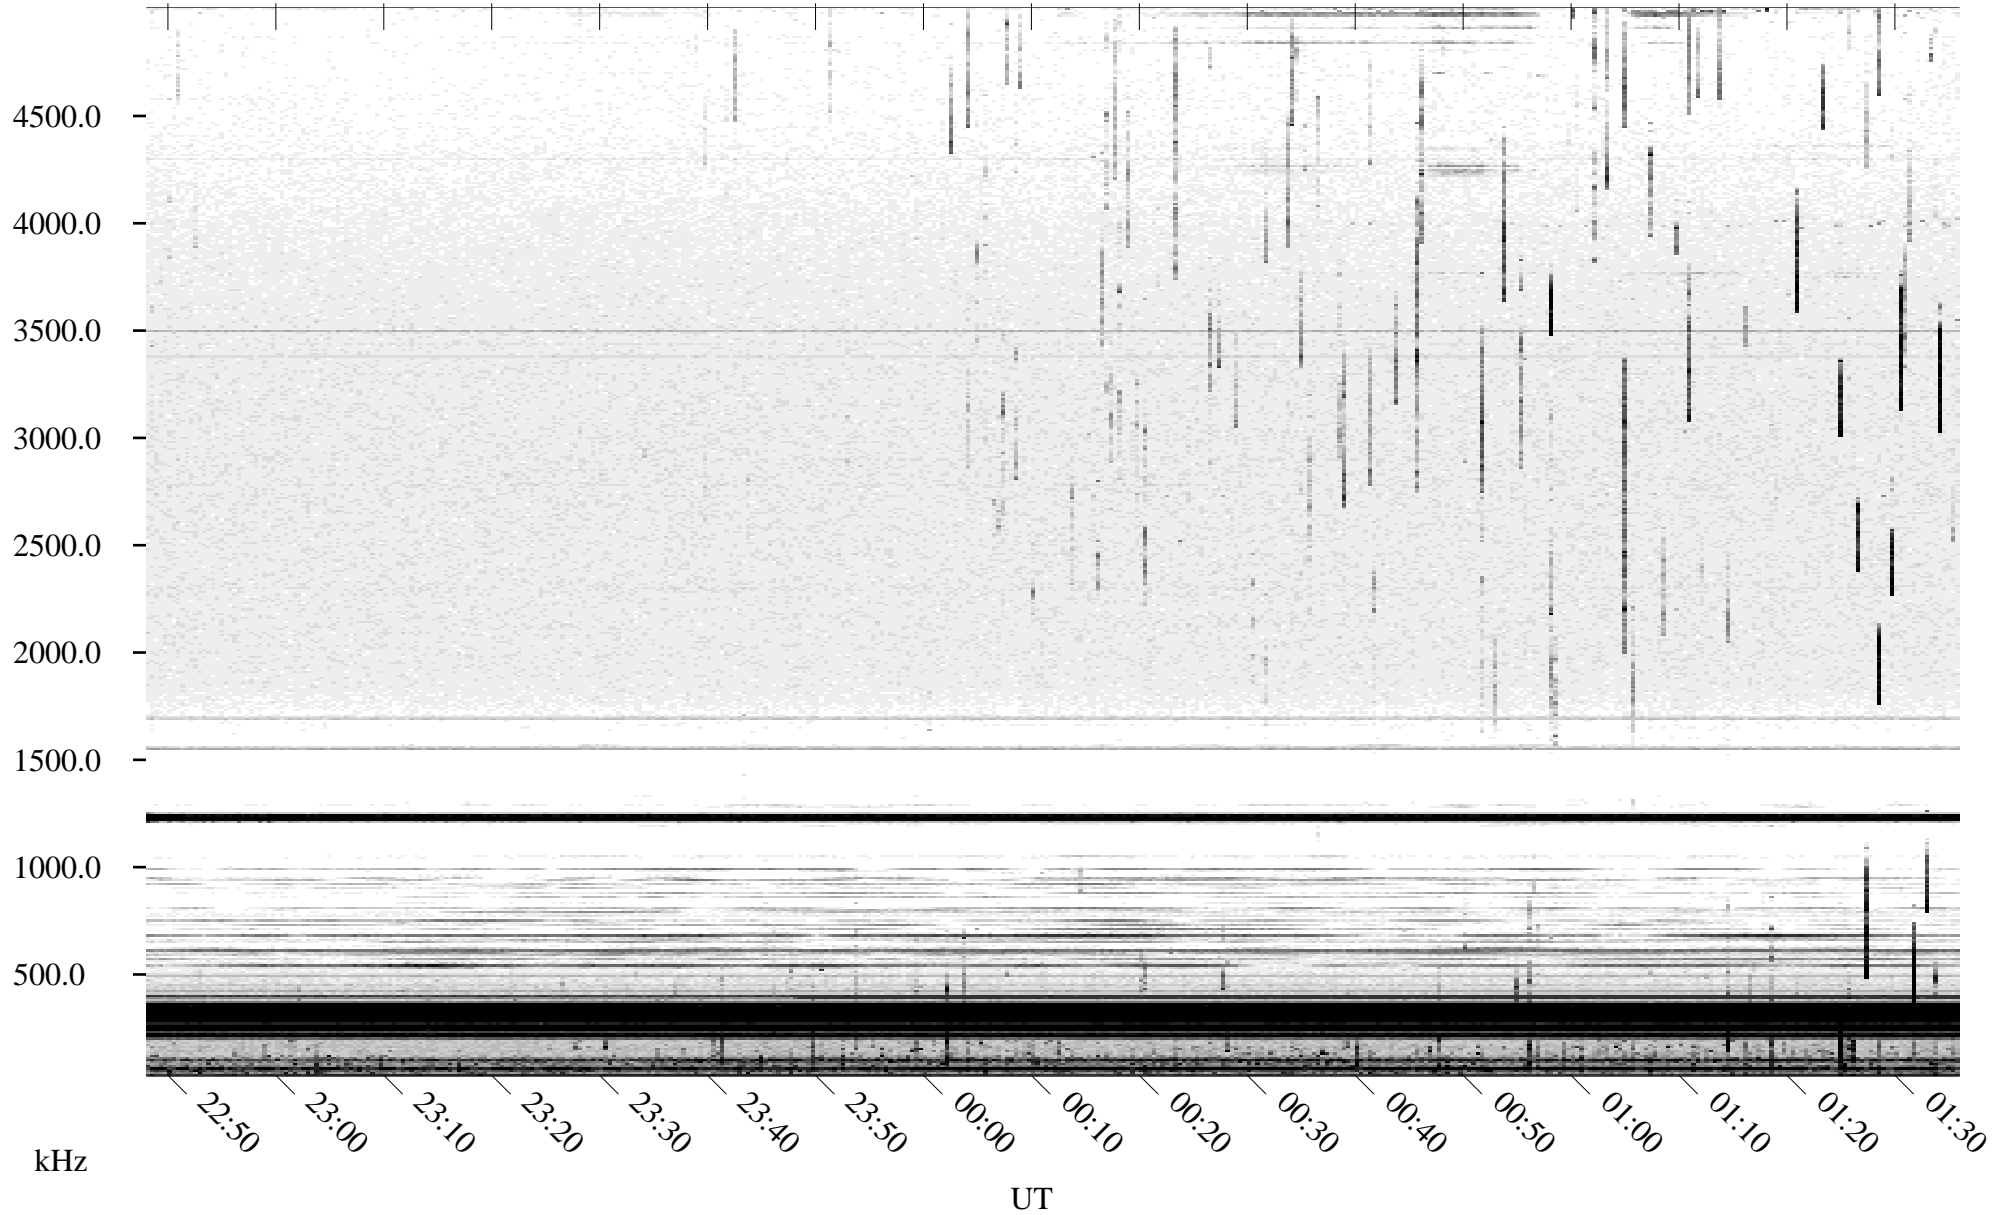

06/28/2004 Churchill, Manitoba

Linear Scale Black = 161 White = 15

ch04180l.r01m max_12

Page 1

06/28/2004 Churchill, Manitoba

Linear Scale Black = 161 White = 15

ch04180l.r01m max_12

Page 2

06/29/2004 Churchill, Manitoba

Linear Scale Black = 161 White = 15

ch04180l.r01m max_12

06/29/2004 Churchill, Manitoba

Linear Scale Black = 161 White = 15

ch04180l.r01m max_12

Page 4

06/29/2004 Churchill, Manitoba

Linear Scale Black = 161 White = 15

ch04180l.r01m max_12

Page 5

06/29/2004 Churchill, Manitoba

Linear Scale Black = 161 White = 15

ch04180l.r01m max_12

Page 6

06/29/2004 Churchill, Manitoba

Linear Scale Black = 161 White = 15

ch04180l.r01m max_12

Page 7

06/29/2004 Churchill, Manitoba

Linear Scale Black = 161 White = 15

ch04180l.r01m max_12

Page 8