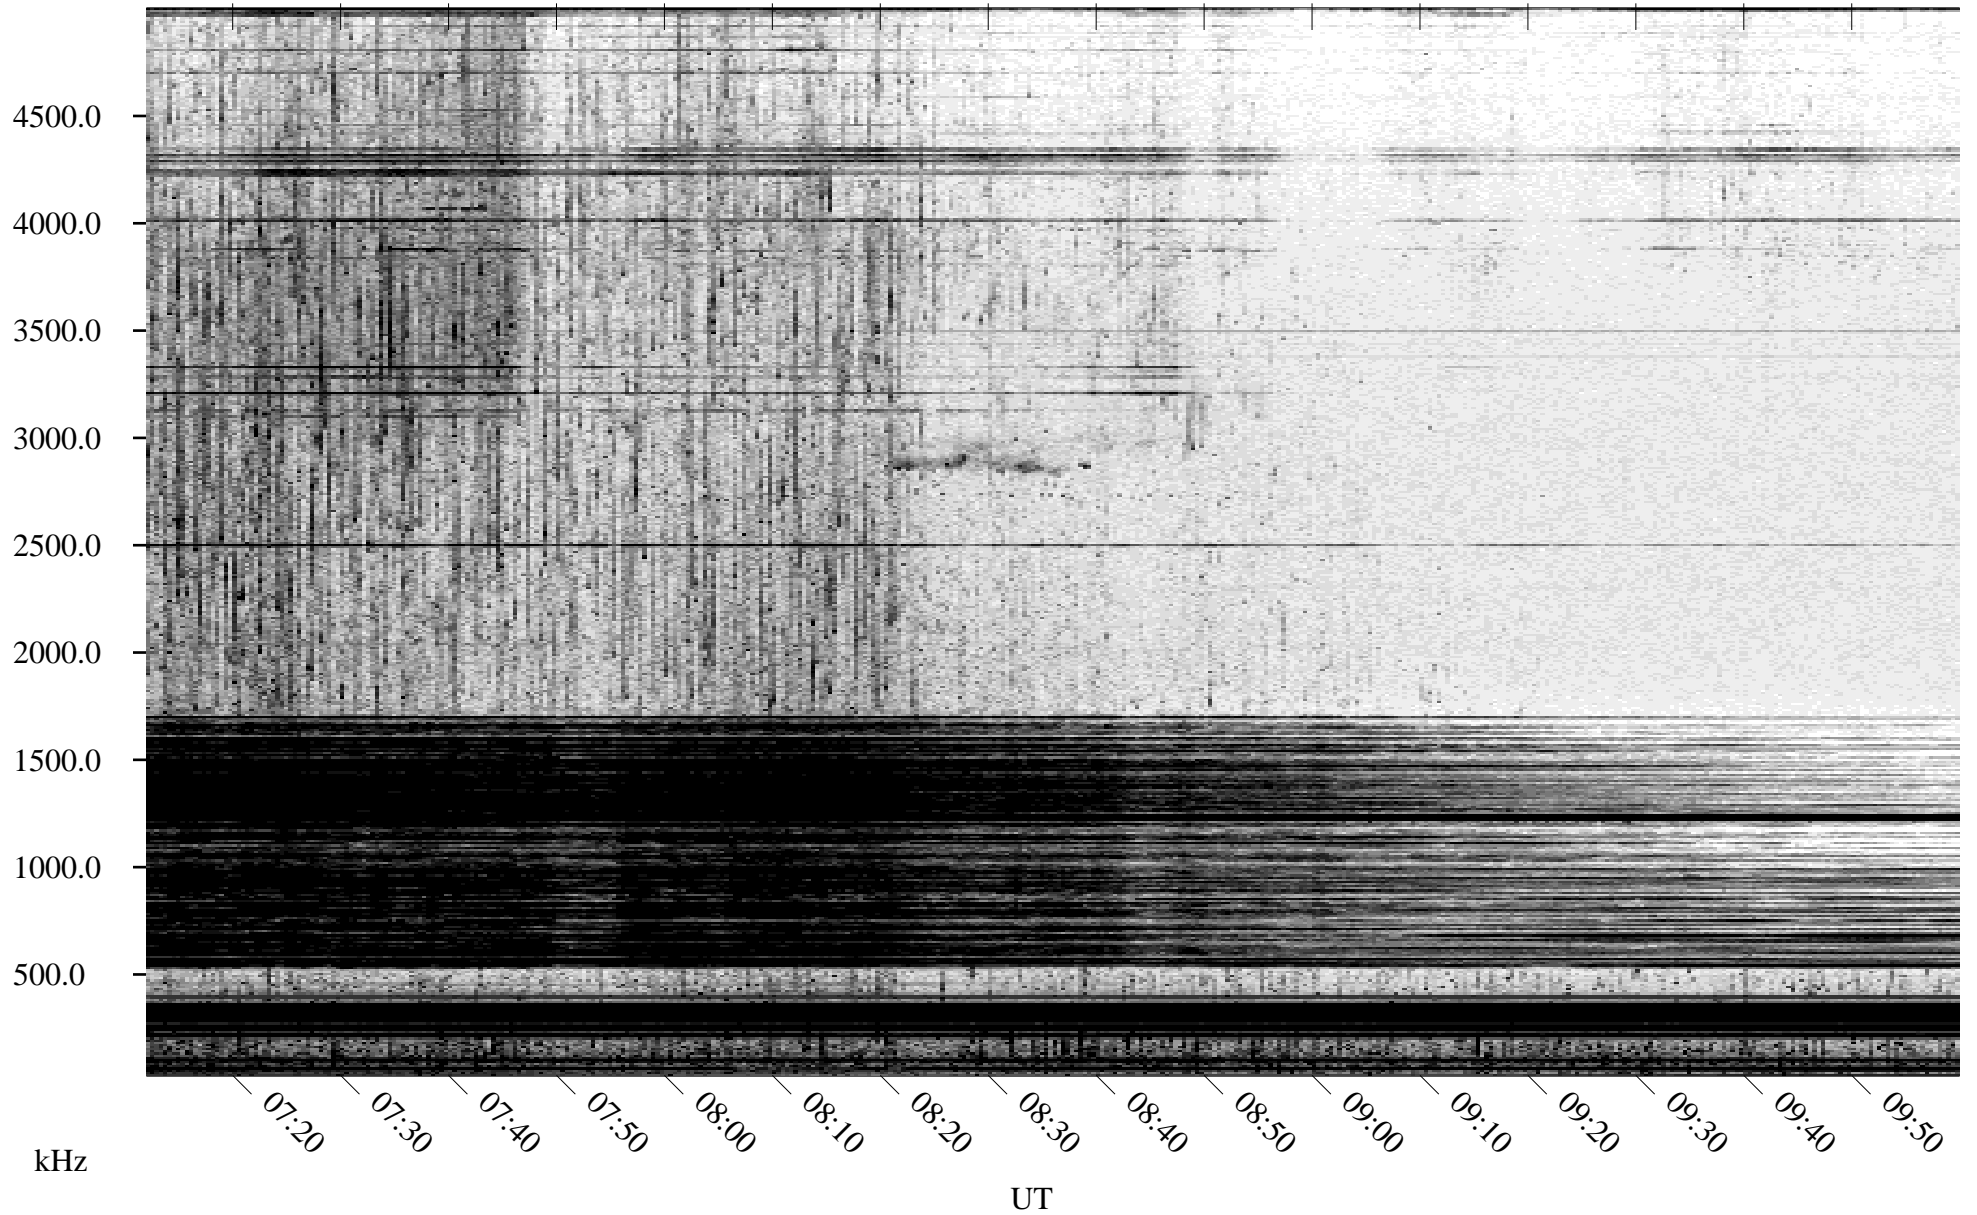

06/29/2004 Churchill, Manitoba

Linear Scale Black = 161 White = 15

ch041811.r00m max_12

Page 1

06/29/2004 Churchill, Manitoba

Linear Scale Black = 161 White = 15

ch041811.r00m max_12

Page 2

06/30/2004 Churchill, Manitoba

Linear Scale Black = 161 White = 15

ch041811.r00m max_12

Page 3

06/30/2004 Churchill, Manitoba

Linear Scale Black = 161 White = 15

ch041811.r00m max_12

Page 4

06/30/2004 Churchill, Manitoba

Linear Scale Black = 161 White = 15

ch041811.r00m max_12

Page 5

06/30/2004 Churchill, Manitoba

Linear Scale Black = 161 White = 15

ch041811.r00m max_12

Page 6

06/30/2004 Churchill, Manitoba

Linear Scale Black = 161 White = 15

ch041811.r00m max_12

Page 7

06/30/2004 Churchill, Manitoba

Linear Scale Black = 161 White = 15

ch041811.r00m max_12