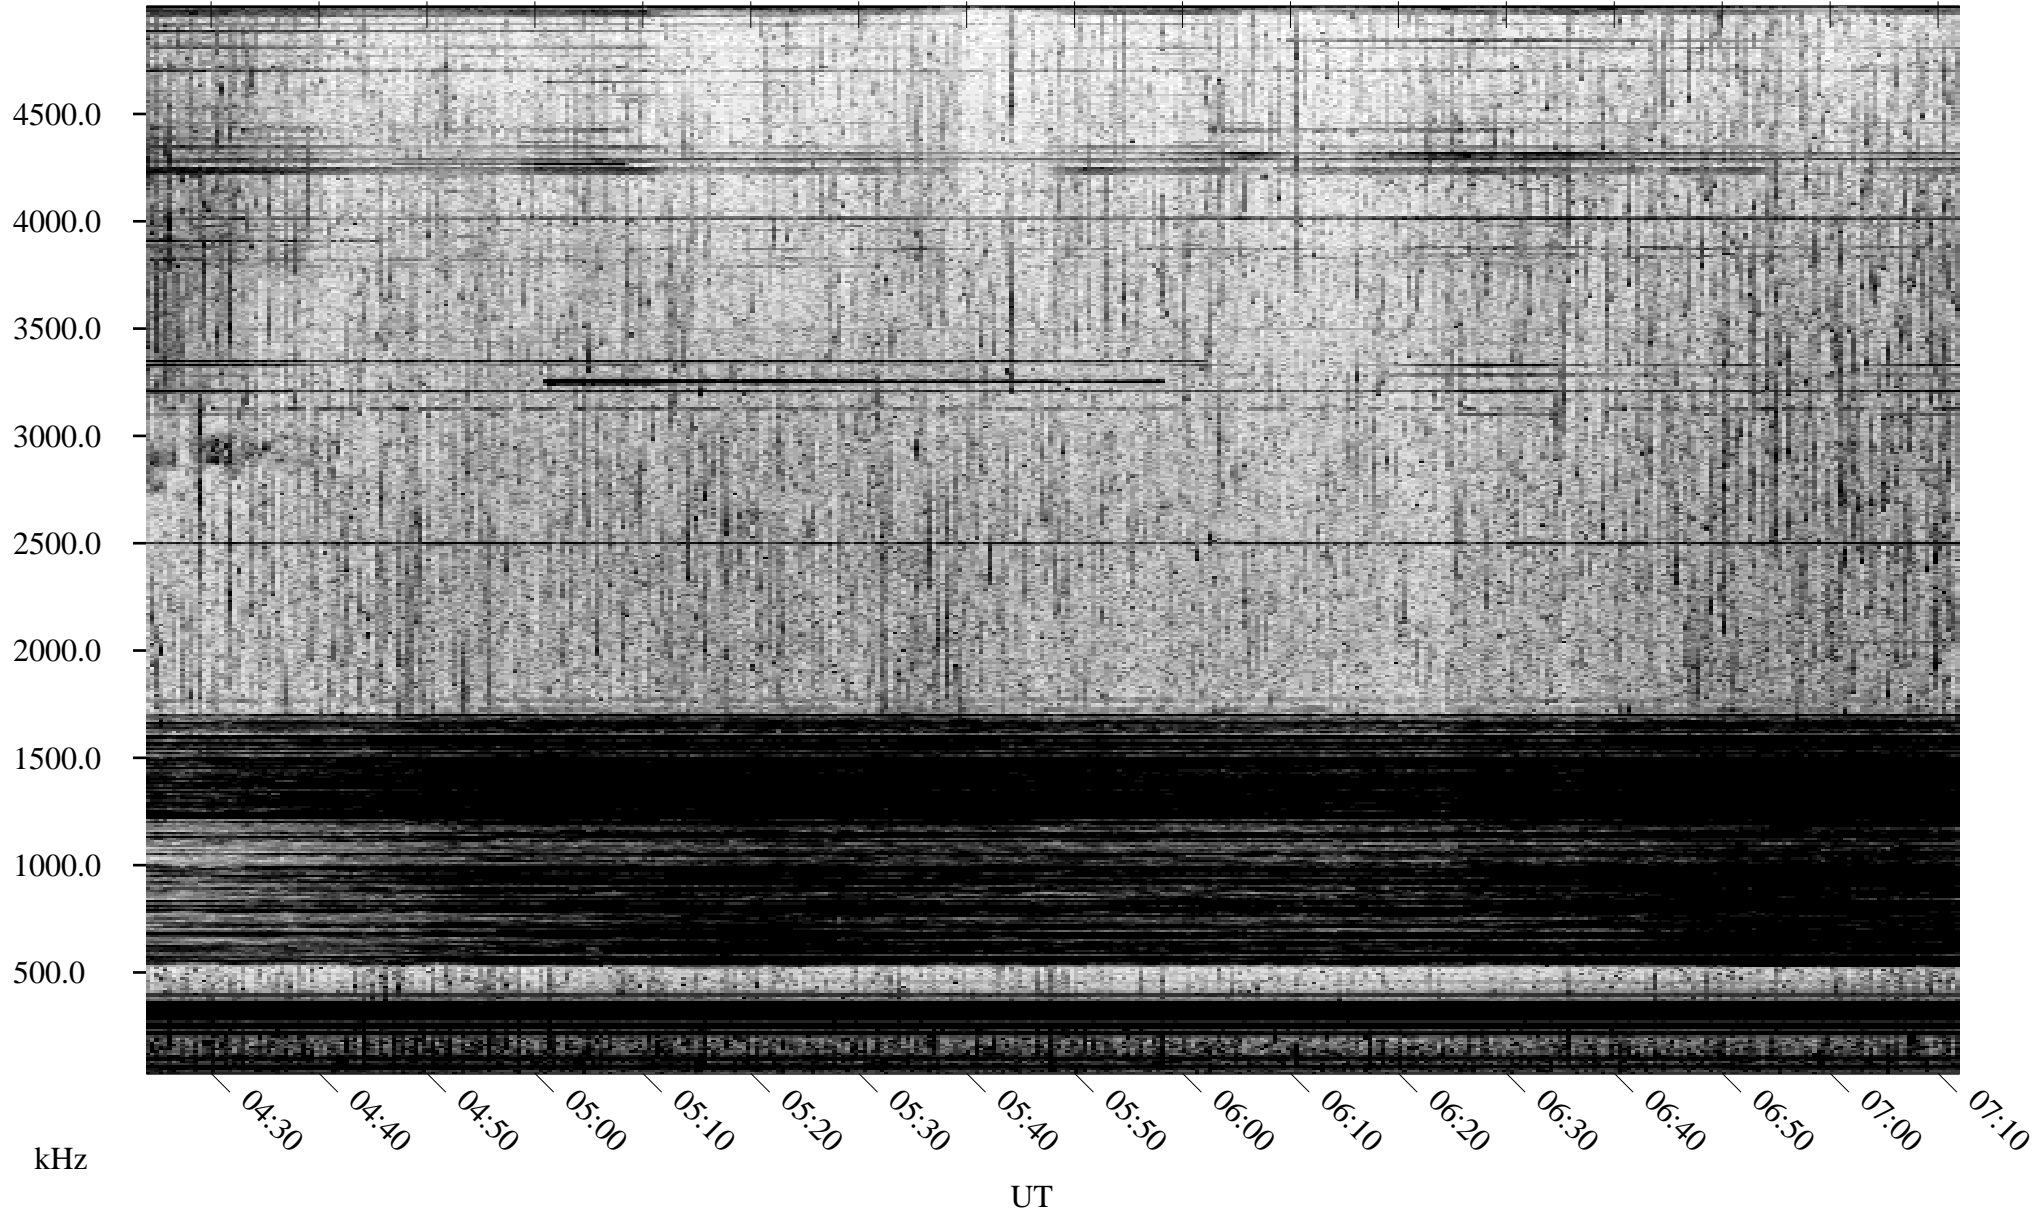

06/29/2004 Churchill, Manitoba

Linear Scale Black = 161 White = 15

ch041811.r00m max_12

Page 1

06/29/2004 Churchill, Manitoba

Linear Scale Black = 161 White = 15

ch041811.r00m max_12

Page 2

06/30/2004 Churchill, Manitoba

Linear Scale Black = 161 White = 15

ch041811.r00m max_12

Page 3

06/30/2004 Churchill, Manitoba

Linear Scale Black = 161 White = 15

ch041811.r00m max_12

Page 4

06/30/2004 Churchill, Manitoba

Linear Scale Black = 161 White = 15

ch041811.r00m max_12

Page 5

06/30/2004 Churchill, Manitoba

Linear Scale Black = 161 White = 15

ch041811.r00m max_12

Page 6

06/30/2004 Churchill, Manitoba

Linear Scale Black = 161 White = 15

ch041811.r00m max_12

Page 7

06/30/2004 Churchill, Manitoba

Linear Scale Black = 161 White = 15

ch041811.r00m max_12