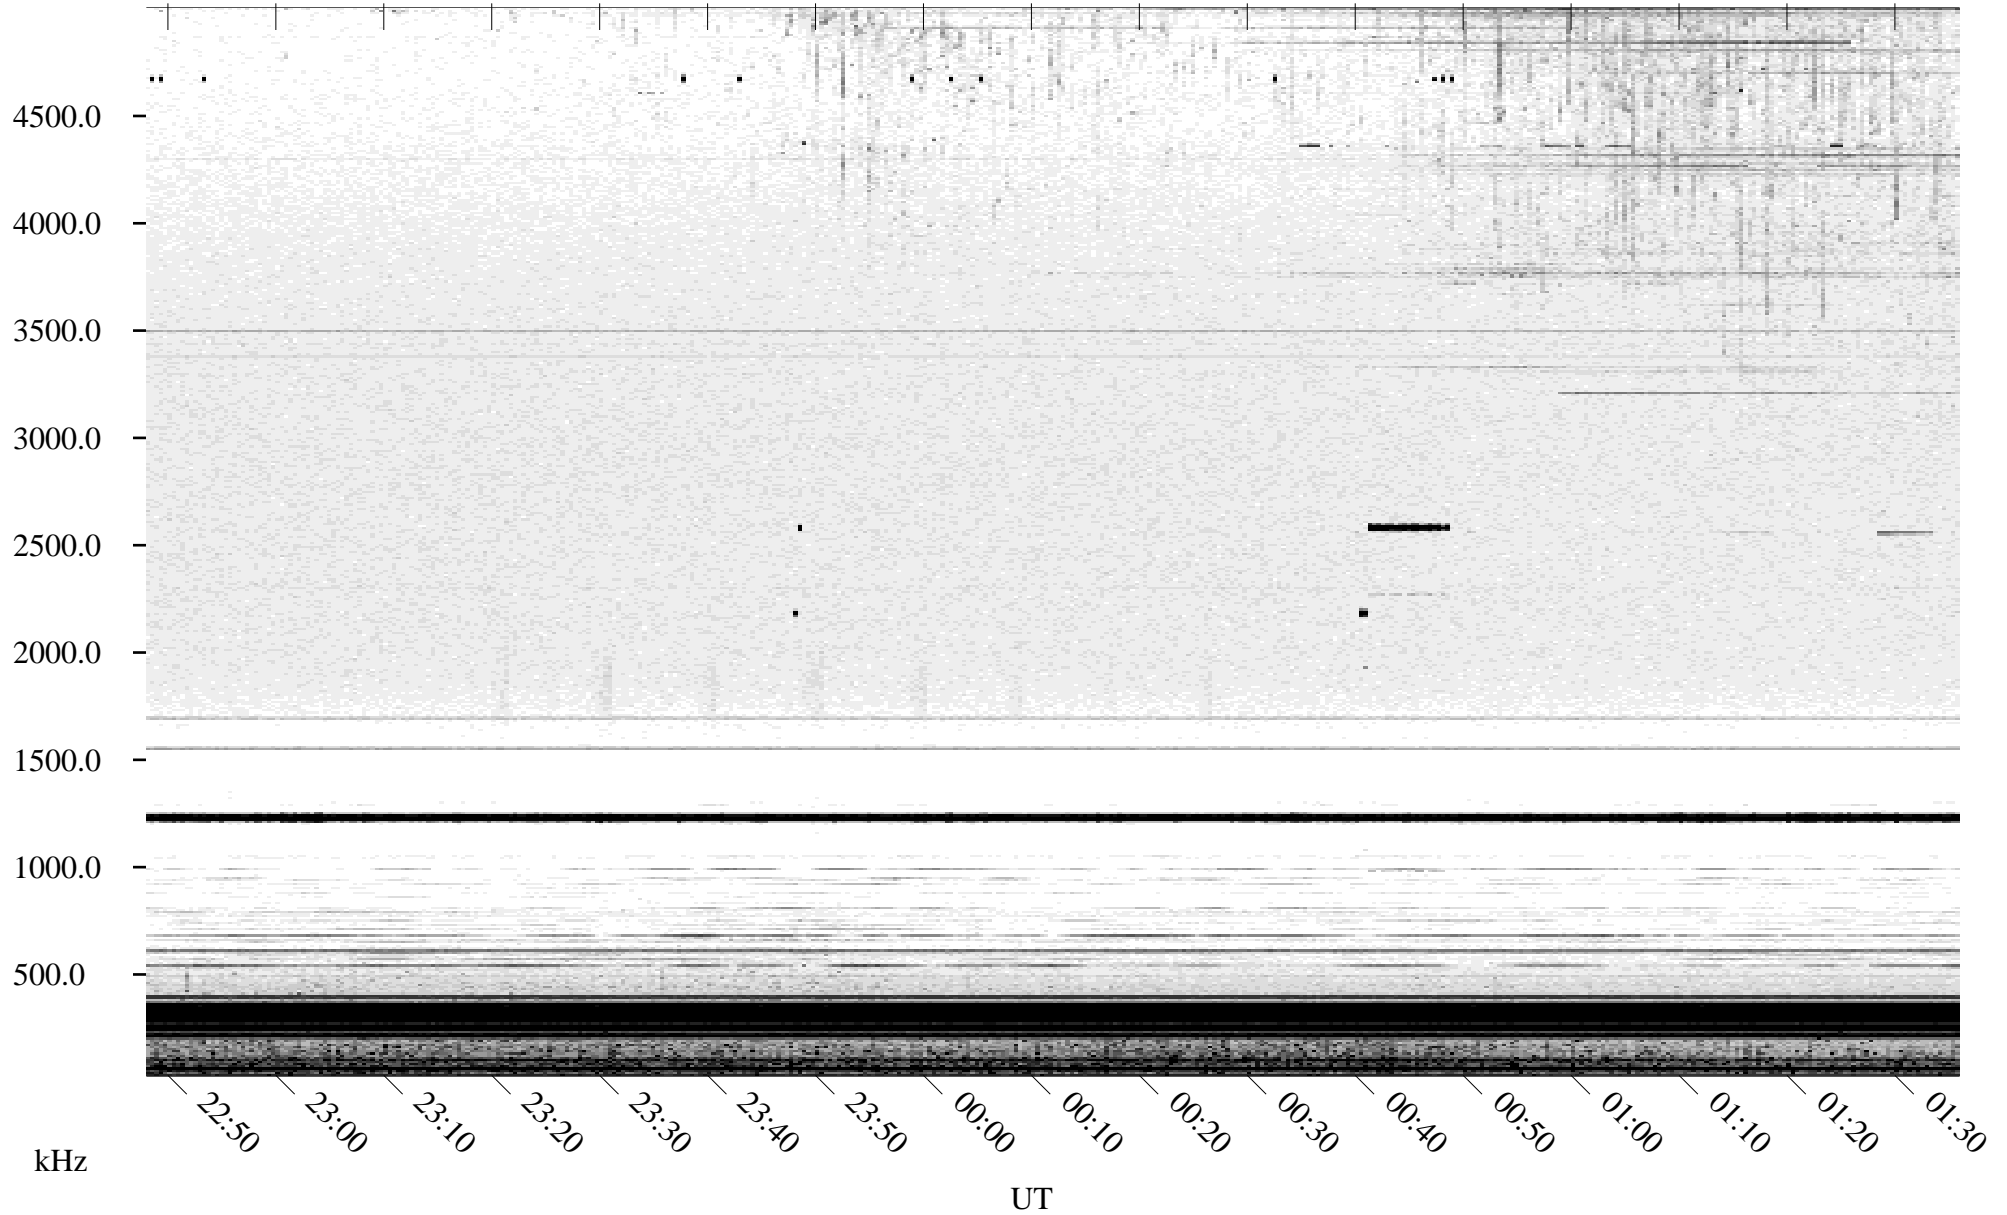

06/30/2004 Churchill, Manitoba

Linear Scale Black = 161 White = 15

ch04182l.r00m max_12

Page 1

06/30/2004 Churchill, Manitoba

Linear Scale Black = 161 White = 15

ch04182l.r00m max_12

Page 2

07/01/2004 Churchill, Manitoba

Linear Scale Black = 161 White = 15

ch04182l.r00m max_12

Page 3

07/01/2004 Churchill, Manitoba

Linear Scale Black = 161 White = 15

ch04182l.r00m max_12

Page 4

07/01/2004 Churchill, Manitoba

Linear Scale Black = 161 White = 15

ch04182l.r00m max_12

Page 5

07/01/2004 Churchill, Manitoba

Linear Scale Black = 161 White = 15

ch04182l.r00m max_12

Page 6

07/01/2004 Churchill, Manitoba

Linear Scale Black = 161 White = 15

ch04182l.r00m max_12