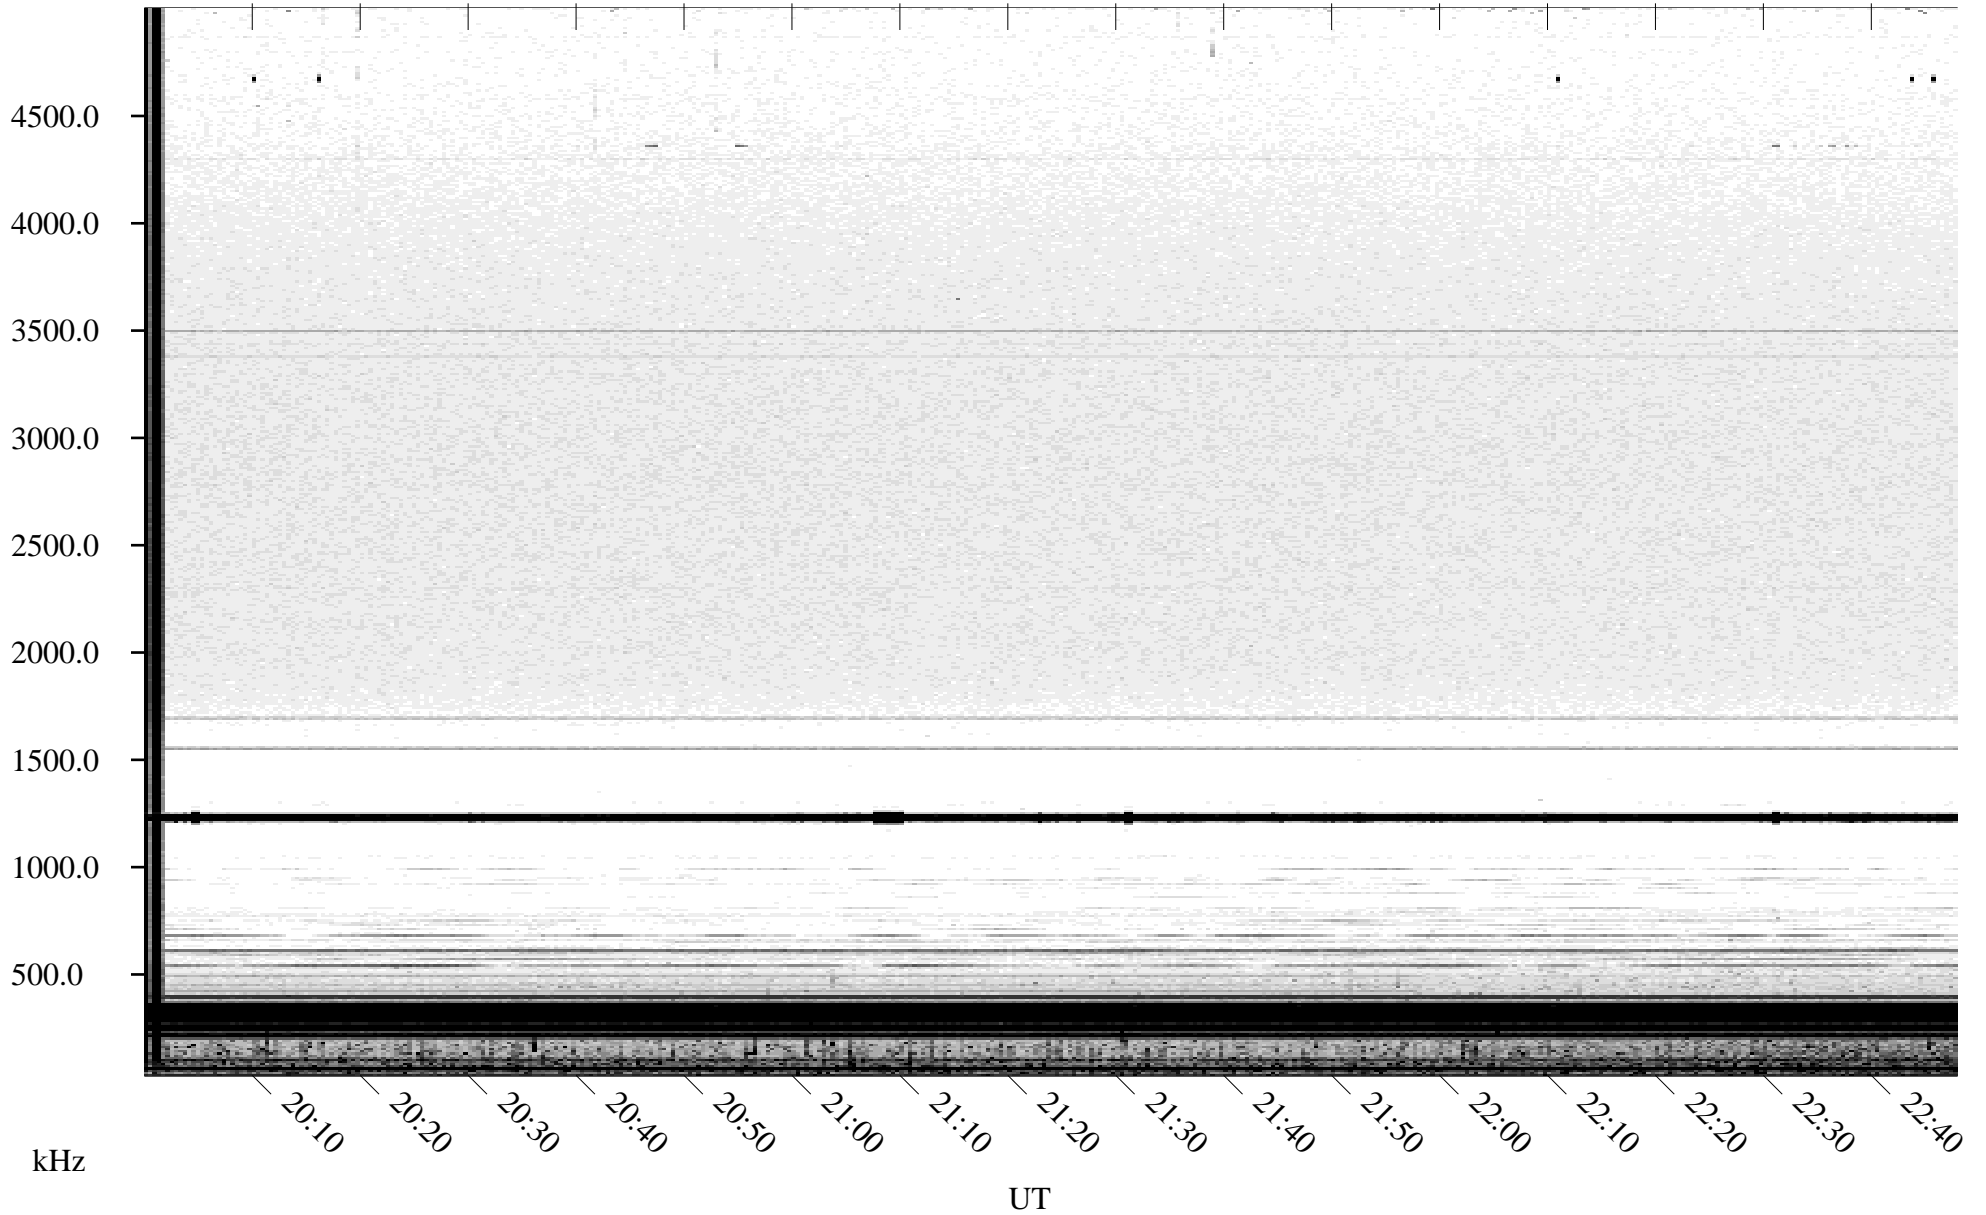

06/30/2004 Churchill, Manitoba

Linear Scale Black = 161 White = 15

ch04182l.r00m max_12

Page 1

06/30/2004 Churchill, Manitoba

Linear Scale Black = 161 White = 15

ch04182l.r00m max_12

Page 2

07/01/2004 Churchill, Manitoba

Linear Scale Black = 161 White = 15

ch04182l.r00m max_12

Page 3

07/01/2004 Churchill, Manitoba

Linear Scale Black = 161 White = 15

ch04182l.r00m max_12

Page 4

07/01/2004 Churchill, Manitoba

Linear Scale Black = 161 White = 15

ch04182l.r00m max_12

Page 5

07/01/2004 Churchill, Manitoba

Linear Scale Black = 161 White = 15

ch04182l.r00m max_12

Page 6

07/01/2004 Churchill, Manitoba

Linear Scale Black = 161 White = 15

ch04182l.r00m max_12