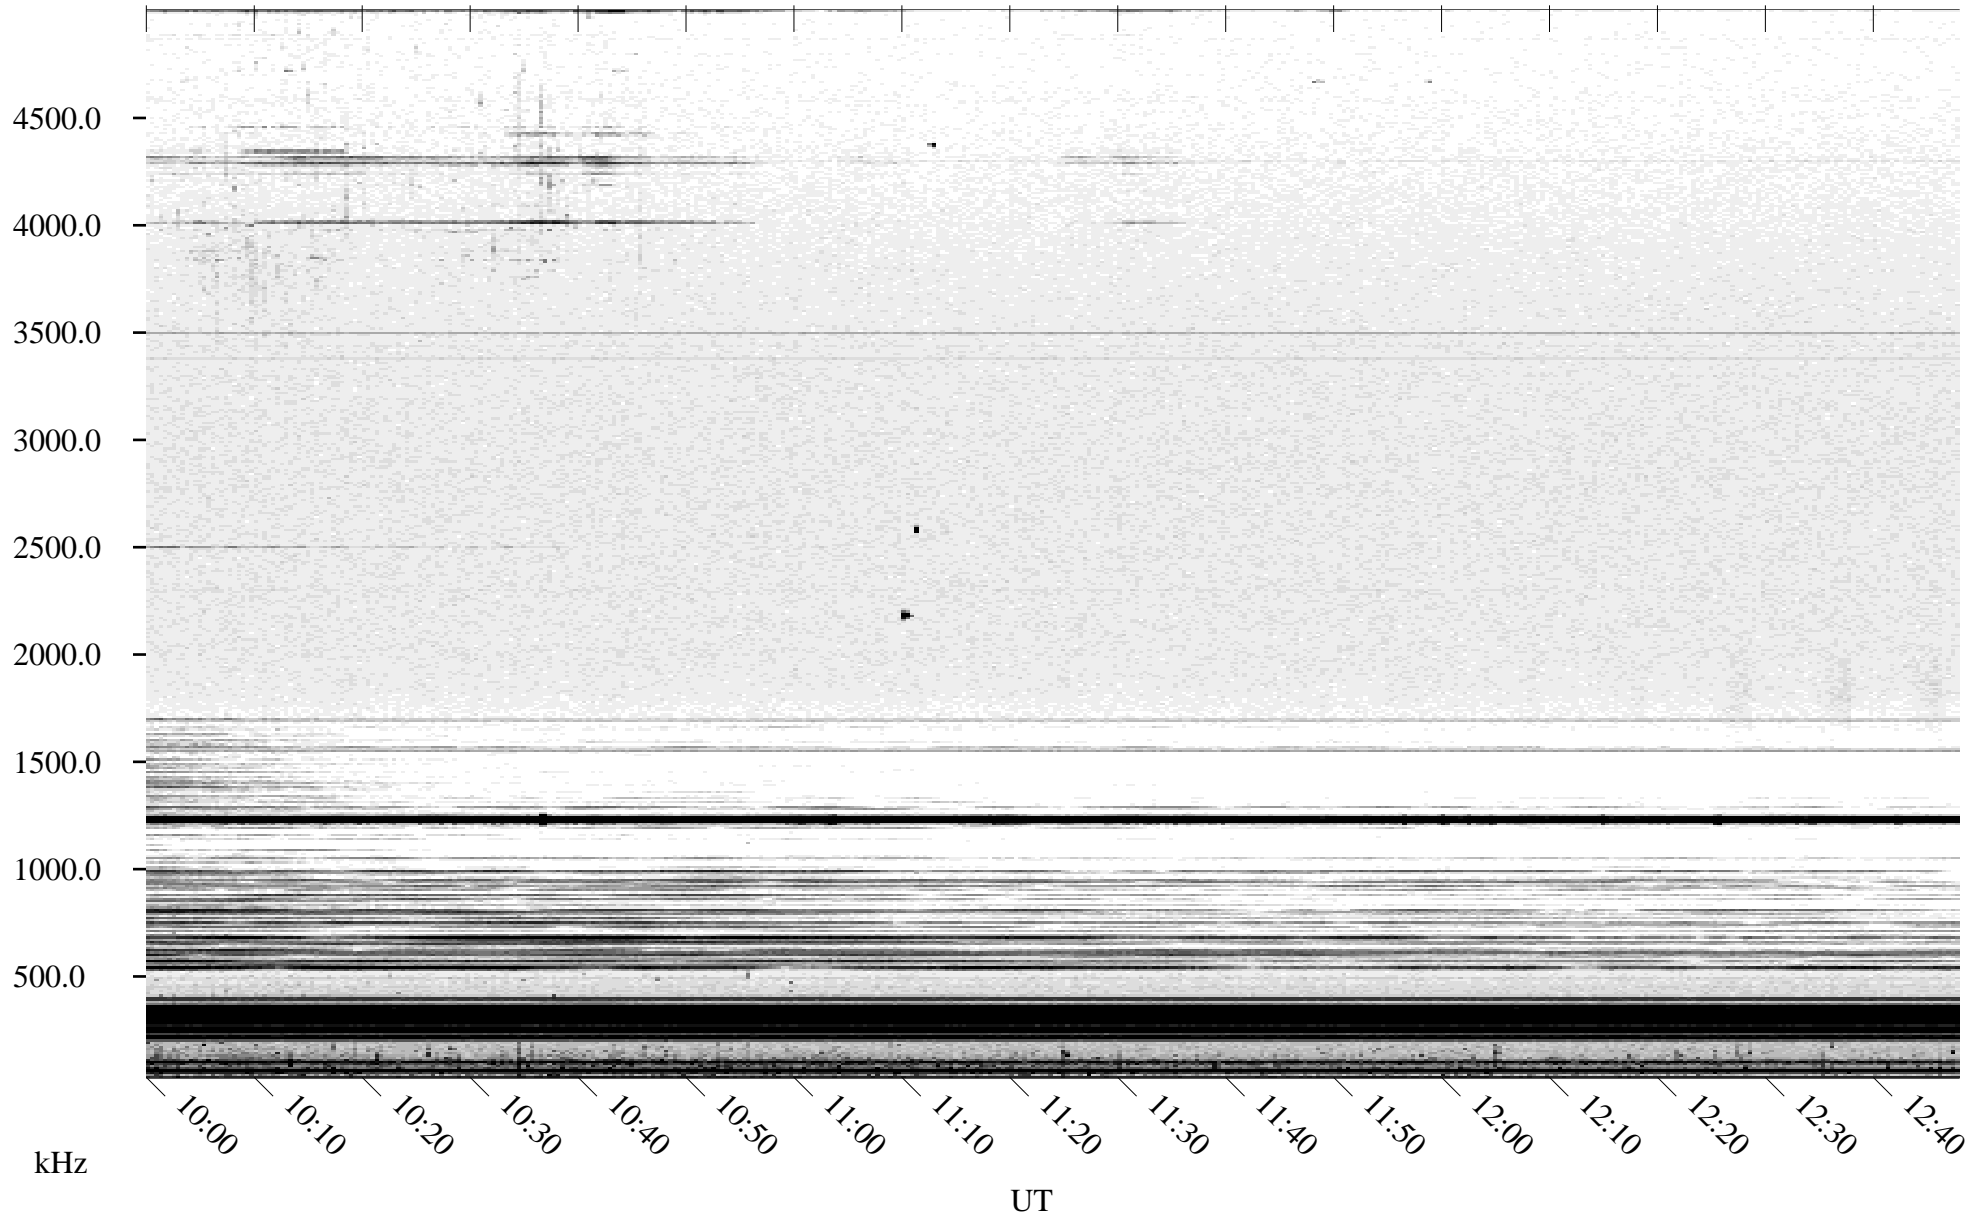

06/30/2004 Churchill, Manitoba

Linear Scale Black = 161 White = 15

ch04182l.r00m max_12

Page 1

06/30/2004 Churchill, Manitoba

Linear Scale Black = 161 White = 15

ch04182l.r00m max_12

Page 2

07/01/2004 Churchill, Manitoba

Linear Scale Black = 161 White = 15

ch04182l.r00m max_12

Page 3

07/01/2004 Churchill, Manitoba

Linear Scale Black = 161 White = 15

ch04182l.r00m max_12

Page 4

07/01/2004 Churchill, Manitoba

Linear Scale Black = 161 White = 15

ch04182l.r00m max_12

Page 5

07/01/2004 Churchill, Manitoba

Linear Scale Black = 161 White = 15

ch04182l.r00m max_12

Page 6

07/01/2004 Churchill, Manitoba

Linear Scale Black = 161 White = 15

ch04182l.r00m max_12