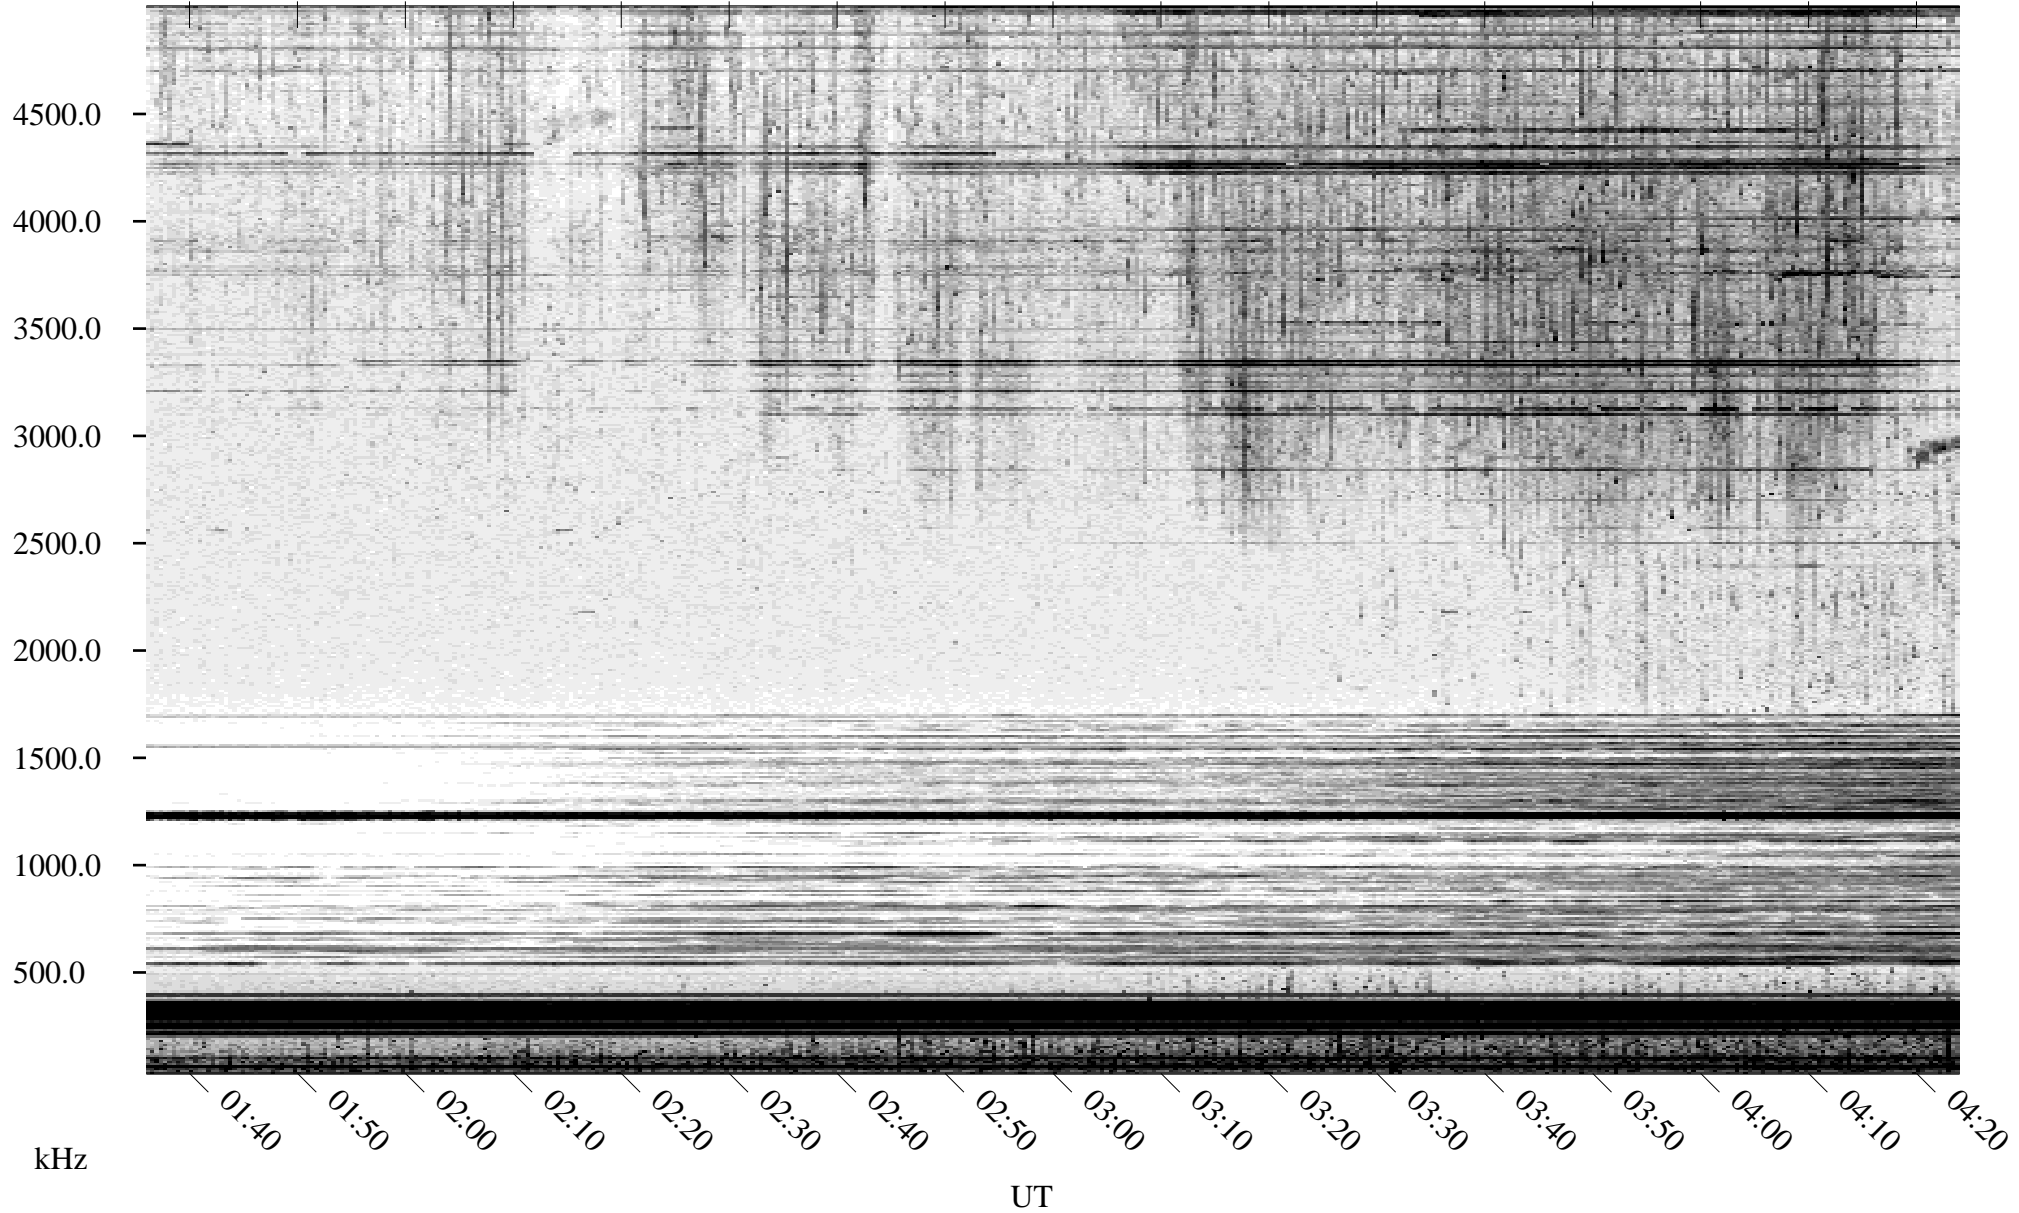

06/30/2004 Churchill, Manitoba

Linear Scale Black = 161 White = 15

ch04182l.r00m max_12

Page 1

06/30/2004 Churchill, Manitoba

Linear Scale Black = 161 White = 15

ch04182l.r00m max_12

Page 2

07/01/2004 Churchill, Manitoba

Linear Scale Black = 161 White = 15

ch04182l.r00m max_12

Page 3

07/01/2004 Churchill, Manitoba

Linear Scale Black = 161 White = 15

ch04182l.r00m max_12

Page 4

07/01/2004 Churchill, Manitoba

Linear Scale Black = 161 White = 15

ch04182l.r00m max_12

Page 5

07/01/2004 Churchill, Manitoba

Linear Scale Black = 161 White = 15

ch04182l.r00m max_12

Page 6

07/01/2004 Churchill, Manitoba

Linear Scale Black = 161 White = 15

ch04182l.r00m max_12