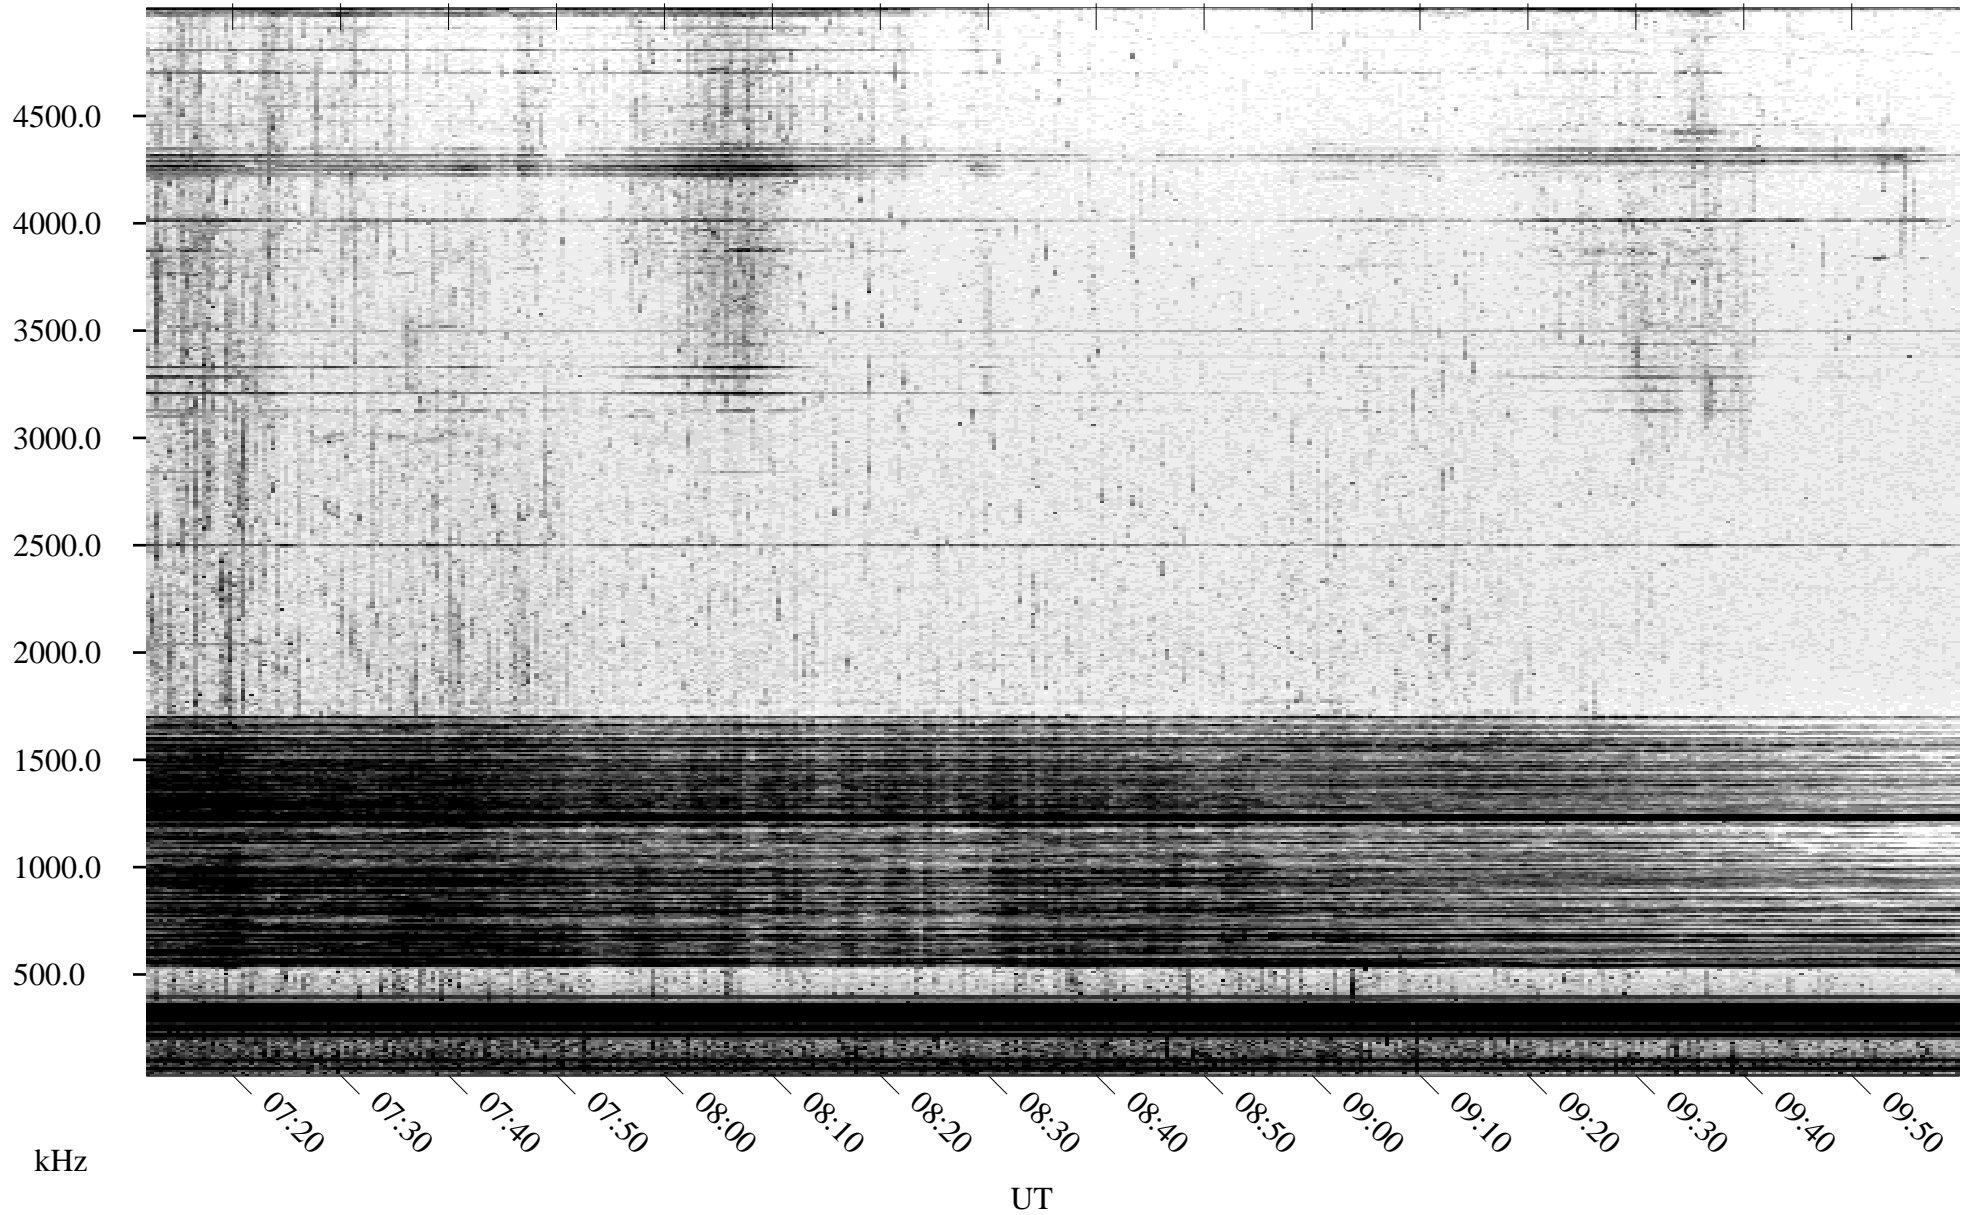

06/30/2004 Churchill, Manitoba

Linear Scale Black = 161 White = 15

ch04182l.r00m max_12

Page 1

06/30/2004 Churchill, Manitoba

Linear Scale Black = 161 White = 15

ch04182l.r00m max_12

Page 2

07/01/2004 Churchill, Manitoba

Linear Scale Black = 161 White = 15

ch04182l.r00m max_12

Page 3

07/01/2004 Churchill, Manitoba

Linear Scale Black = 161 White = 15

ch04182l.r00m max_12

Page 4

07/01/2004 Churchill, Manitoba

Linear Scale Black = 161 White = 15

ch04182l.r00m max_12

Page 5

07/01/2004 Churchill, Manitoba

Linear Scale Black = 161 White = 15

ch04182l.r00m max_12

Page 6

07/01/2004 Churchill, Manitoba

Linear Scale Black = 161 White = 15

ch04182l.r00m max_12