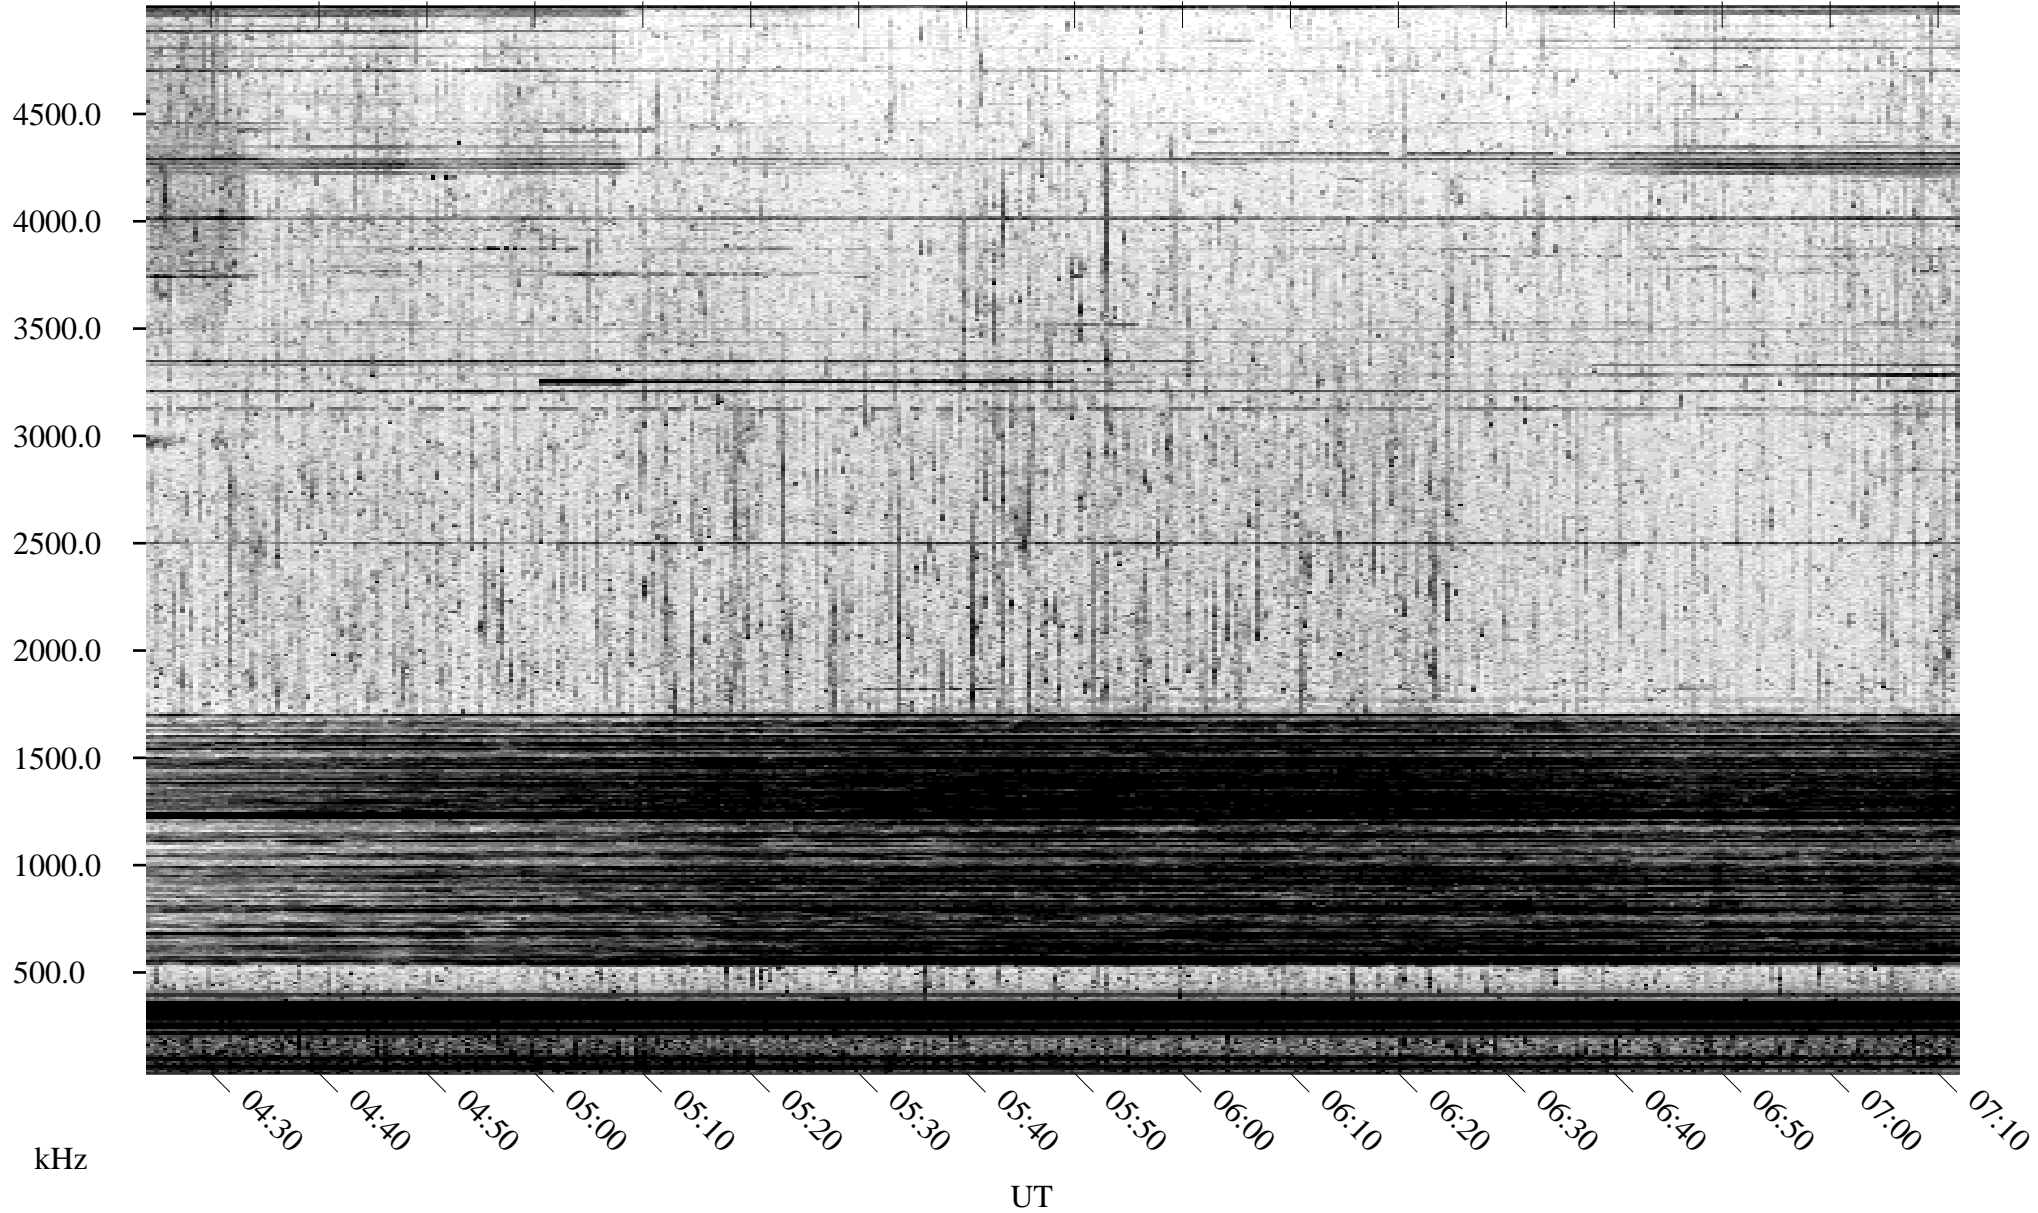

06/30/2004 Churchill, Manitoba

Linear Scale Black = 161 White = 15

ch04182l.r00m max_12

Page 1

06/30/2004 Churchill, Manitoba

Linear Scale Black = 161 White = 15

ch04182l.r00m max_12

Page 2

07/01/2004 Churchill, Manitoba

Linear Scale Black = 161 White = 15

ch04182l.r00m max_12

Page 3

07/01/2004 Churchill, Manitoba

Linear Scale Black = 161 White = 15

ch04182l.r00m max_12

Page 4

07/01/2004 Churchill, Manitoba

Linear Scale Black = 161 White = 15

ch04182l.r00m max_12

Page 5

07/01/2004 Churchill, Manitoba

Linear Scale Black = 161 White = 15

ch04182l.r00m max_12

Page 6

07/01/2004 Churchill, Manitoba

Linear Scale Black = 161 White = 15

ch04182l.r00m max_12