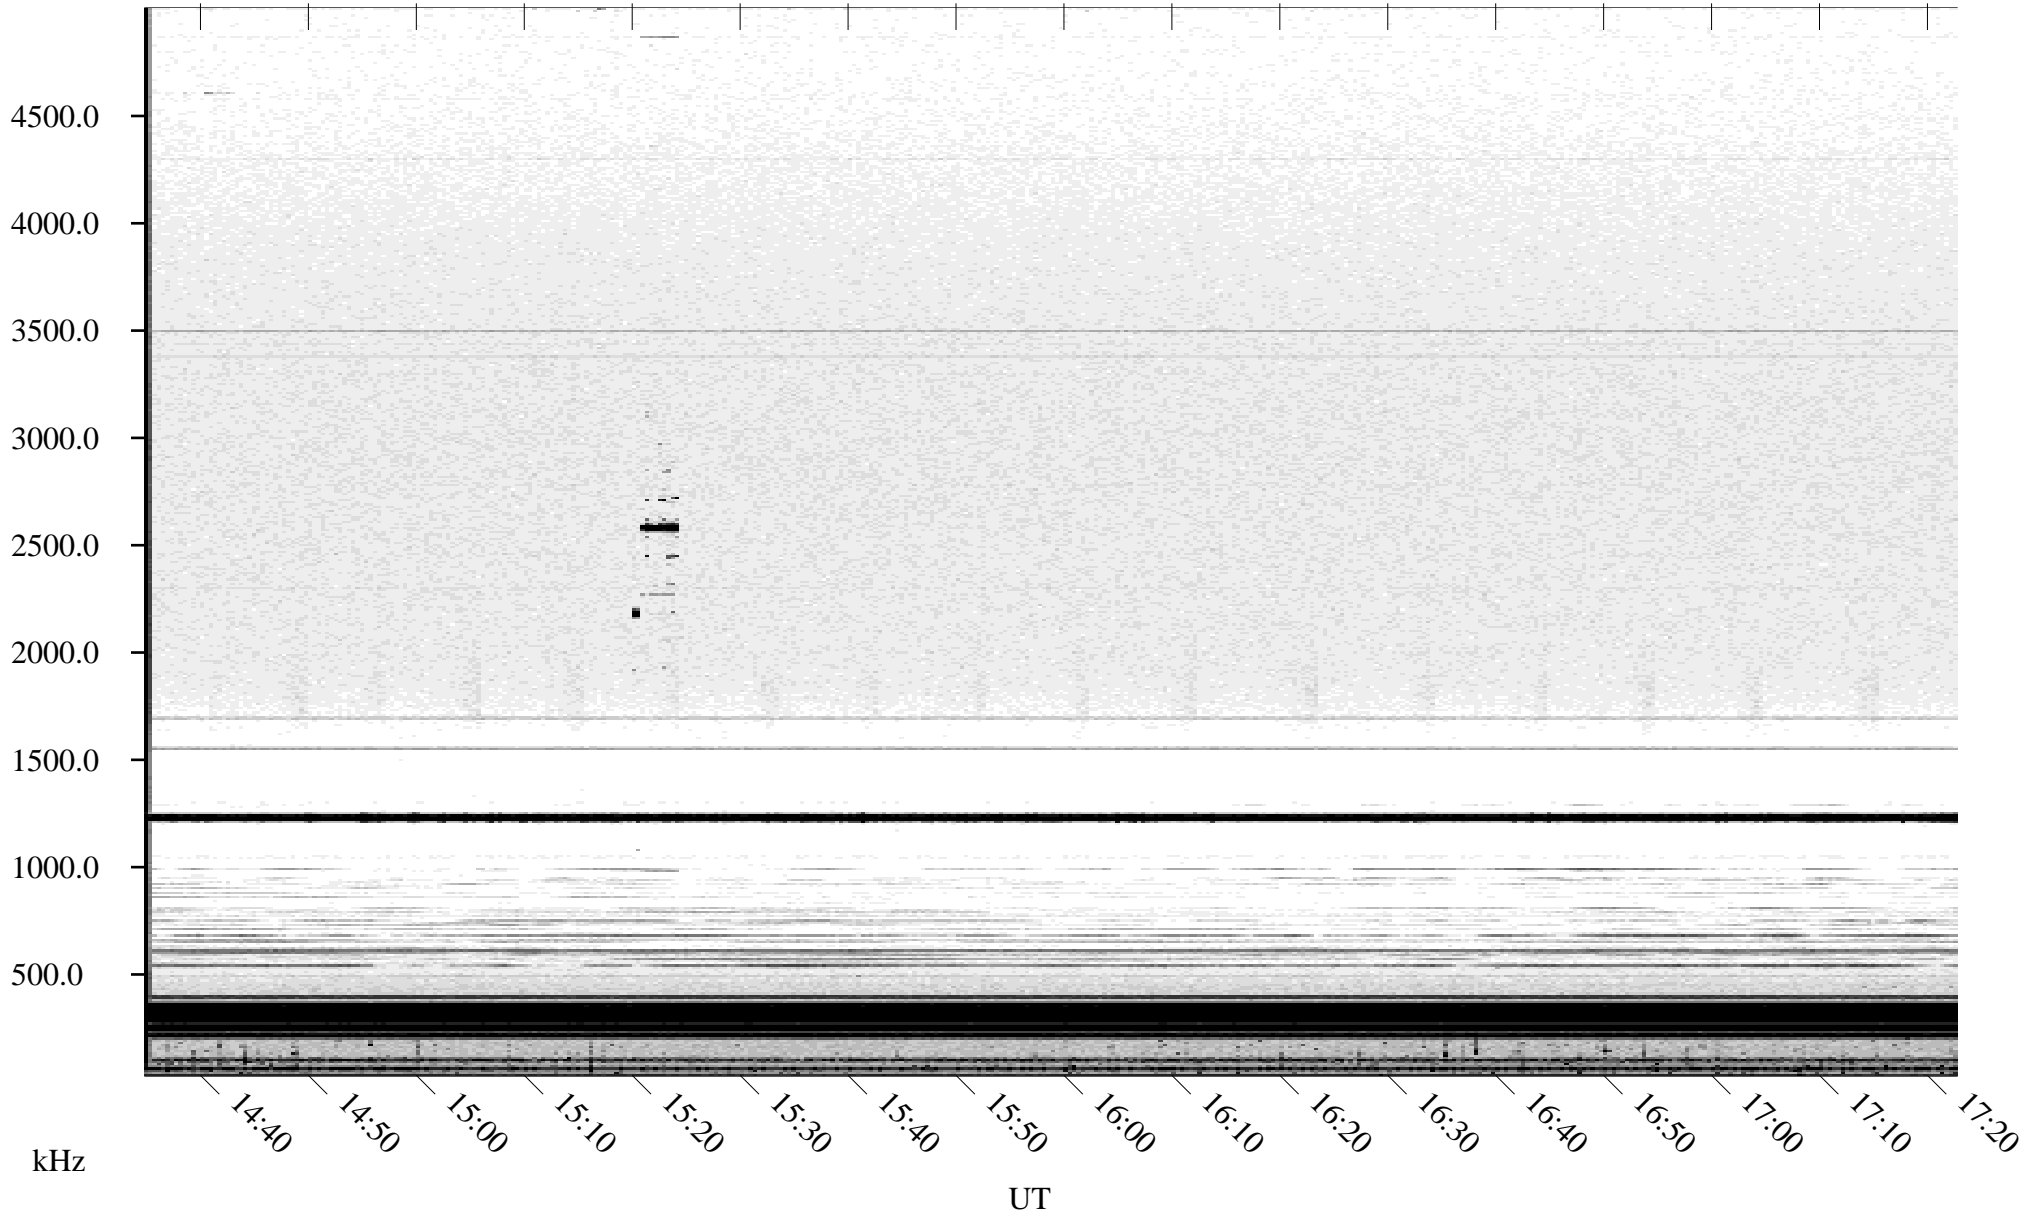

07/01/2004 Churchill, Manitoba

Linear Scale Black = 161 White = 15

ch04183l.r00m max_12

Page 1

07/01/2004 Churchill, Manitoba

Linear Scale Black = 161 White = 15

ch04183l.r00m max_12

Page 2